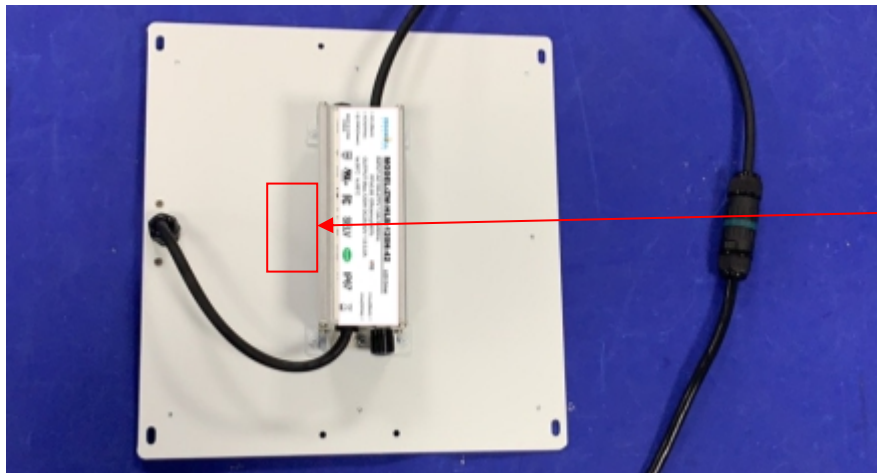

ZEGGWELL L I G H T I N G		CONFORMS TO: CONFORME À: ANSI / UL STD.1598/8800 CERTIFIED TO: CERTIFIÉ À: CSA STD.C22.2 NO.250.0 CAN ICES-005-(B)/ NMB-005-(B) MADE IN CHINA / FABRIQUÉ EN CHINE 03/2021
Model / Modèle : ZF-H-SS-110A1-01 120~277V, 60Hz, 110W FCC ID: 2AVIPZFHSS110A SUITABLE FOR WET LOCATIONS CONVIENT AUX EMPLACEMENTS		

Label location