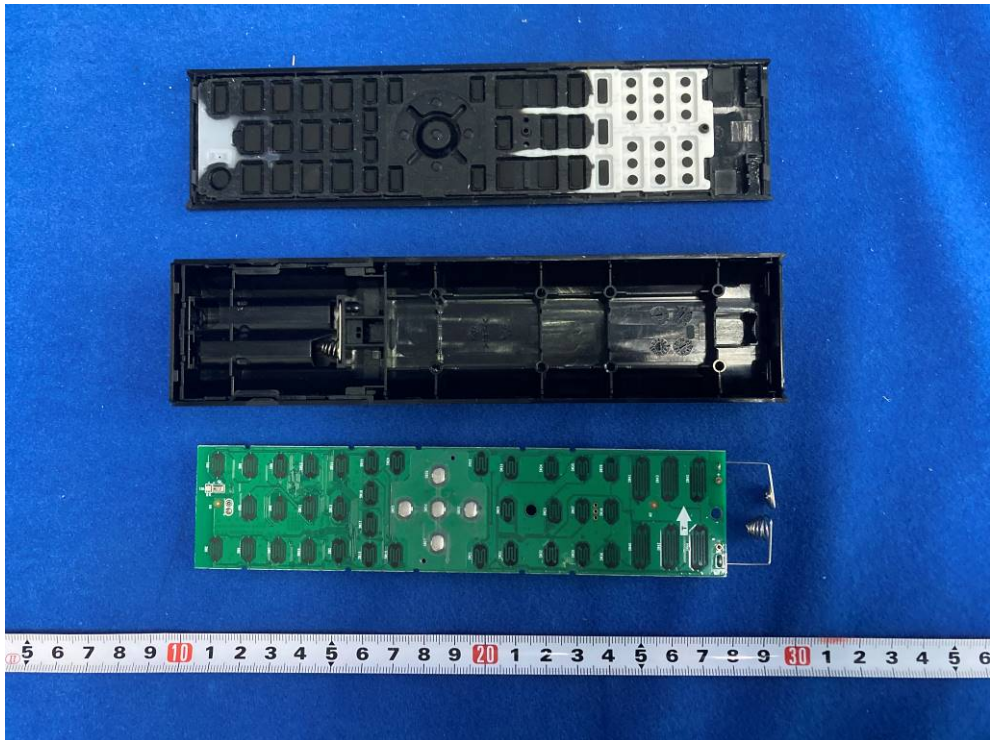

FIGURE 15  
REMOTE CONTROL (ERF3ZB80)  
COVER REMOVE

FIGURE 16  
REMOTE CONTROL (ERF3ZB80)  
MAINBOARD FRONT

FIGURE 17  
REMOTE CONTROL (ERF3ZB80)  
MAINBOARD BACK

FIGURE 18  
REMOTE CONTROL (ERF3ZB80)  
CRYSTAL ON MAIN BOARD

FIGURE 19  
REMOTE CONTROL (ERF3ZB80)  
ANTENNA