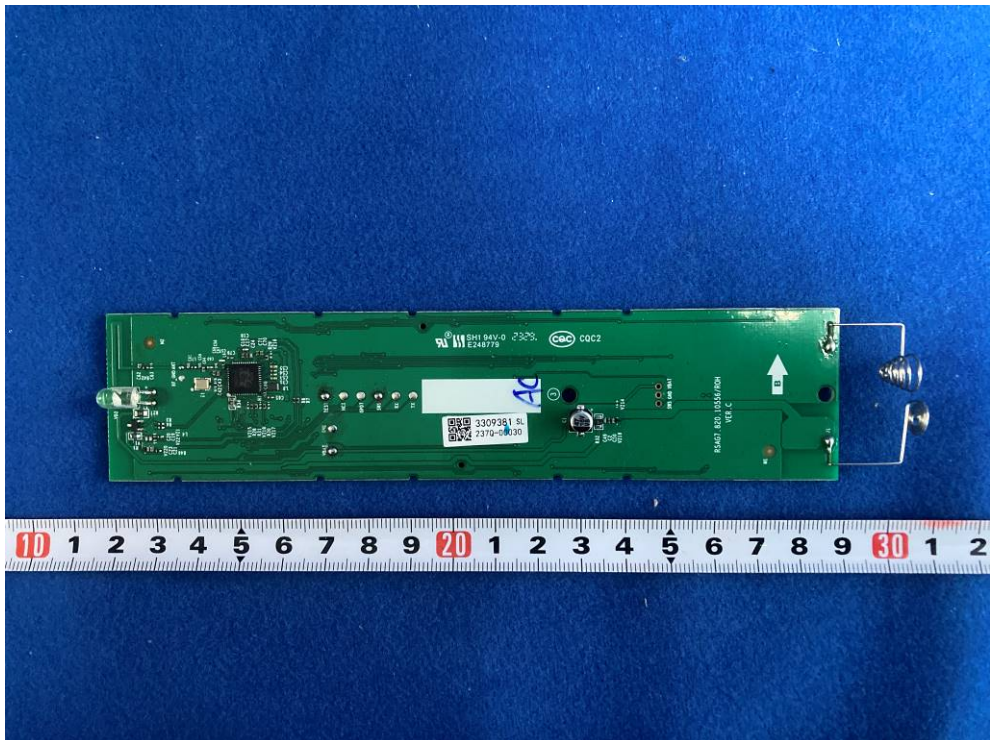

FIGURE 15  
REMOTE CONTROL (ERF3ZB80)  
COVER REMOVE

FIGURE 16  
REMOTE CONTROL (ERF3ZB80)  
MAINBOARD FRONT

FIGURE 17  
REMOTE CONTROL (ERF3ZB80)  
MAINBOARD BACK

FIGURE 18  
REMOTE CONTROL (ERF3ZB80)  
CRYSTAL ON MAIN BOARD

FIGURE 19  
REMOTE CONTROL (ERF3ZB80)  
ANTENNA