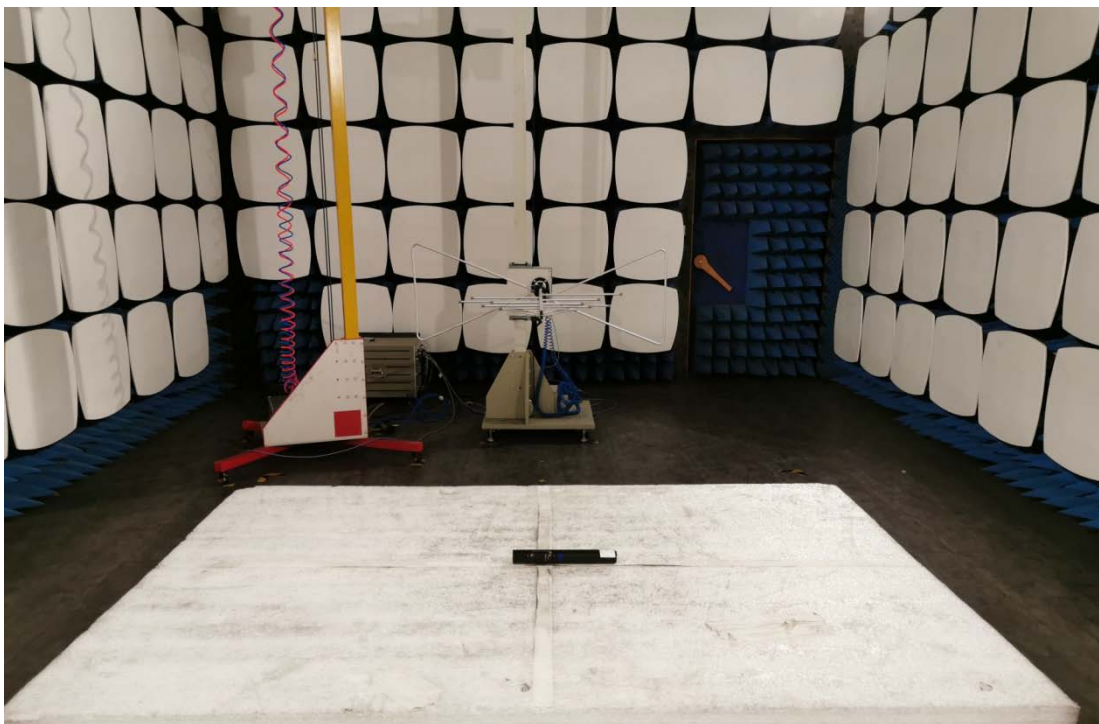

FCC ID:2AVIA-ITFITP007

Test Setup Photos

1. Radiated emission (9KHz-30MHz)

2. Radiated emission (30MHz-1GHz)

### 3. Radiated emission (above 1GHz)

### 4. RF measurement setup

(BT classic)