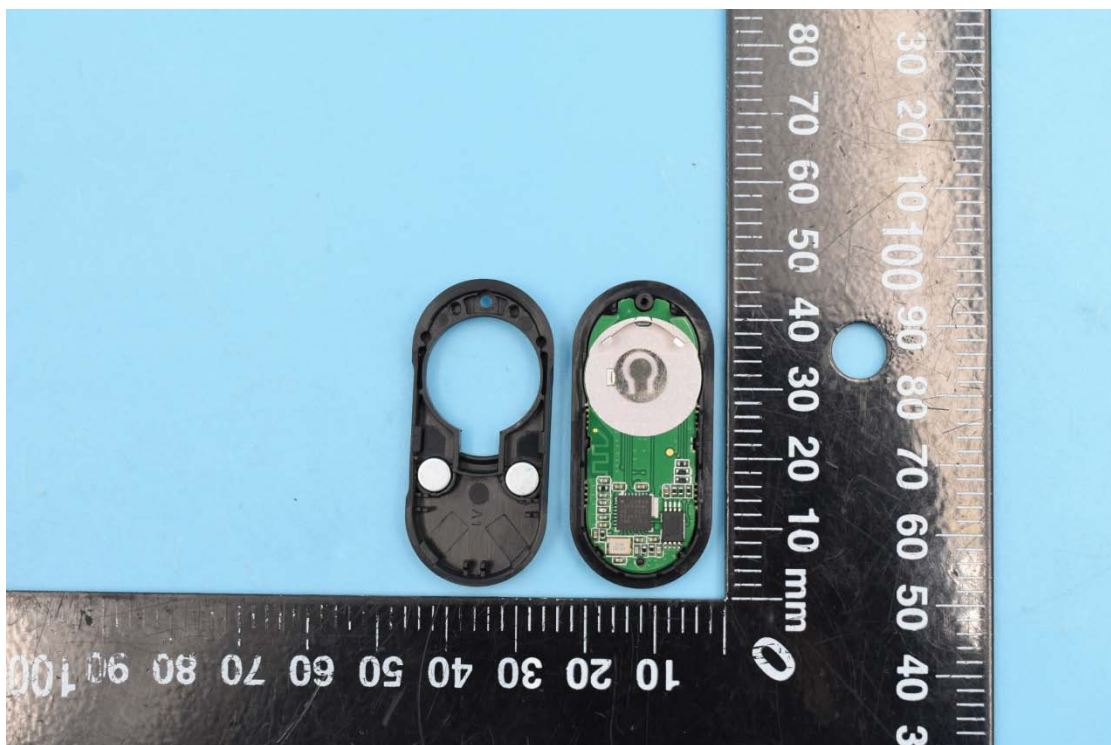

FCC ID:2AVIA-ITFITP007

Internal Photos

1. EUT uncover view

2. Antenna view