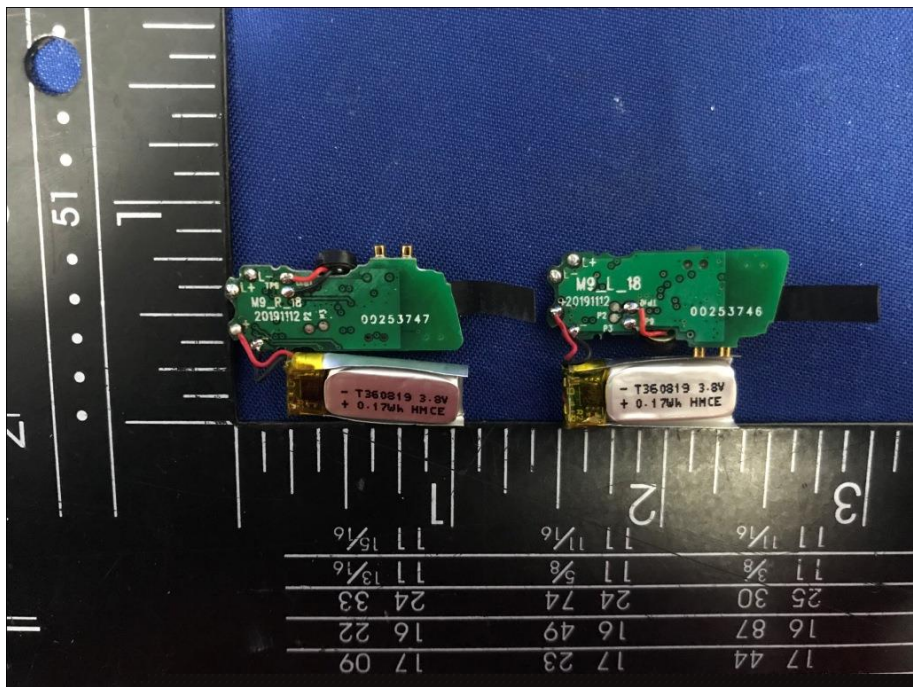

FCC ID:2AVHS-MOTIVE

Antenna

AC6936D4