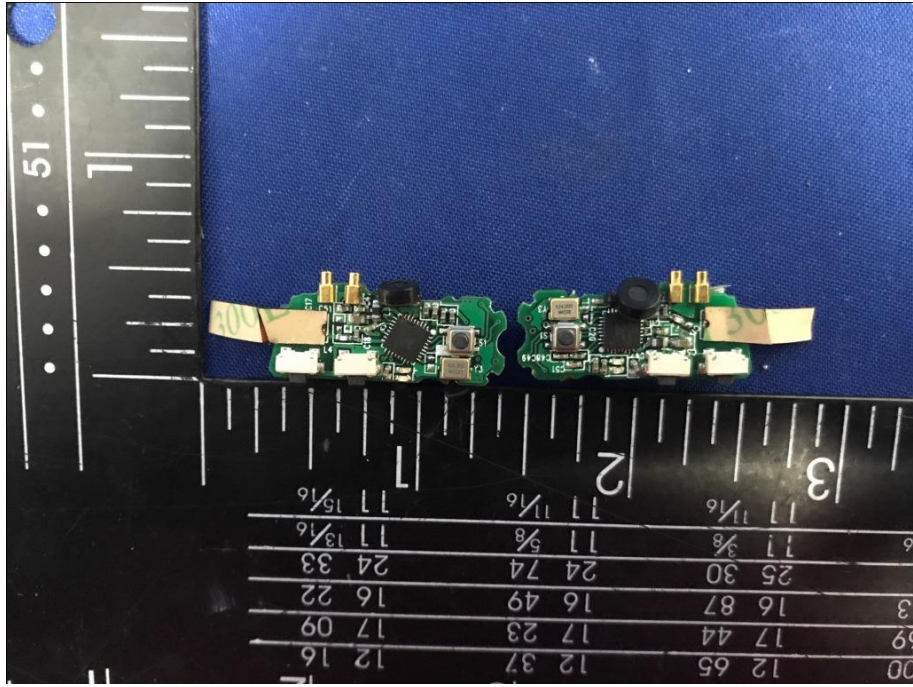

FCC ID:2AVHS-MOTIVE

Antenna

AC6936D4