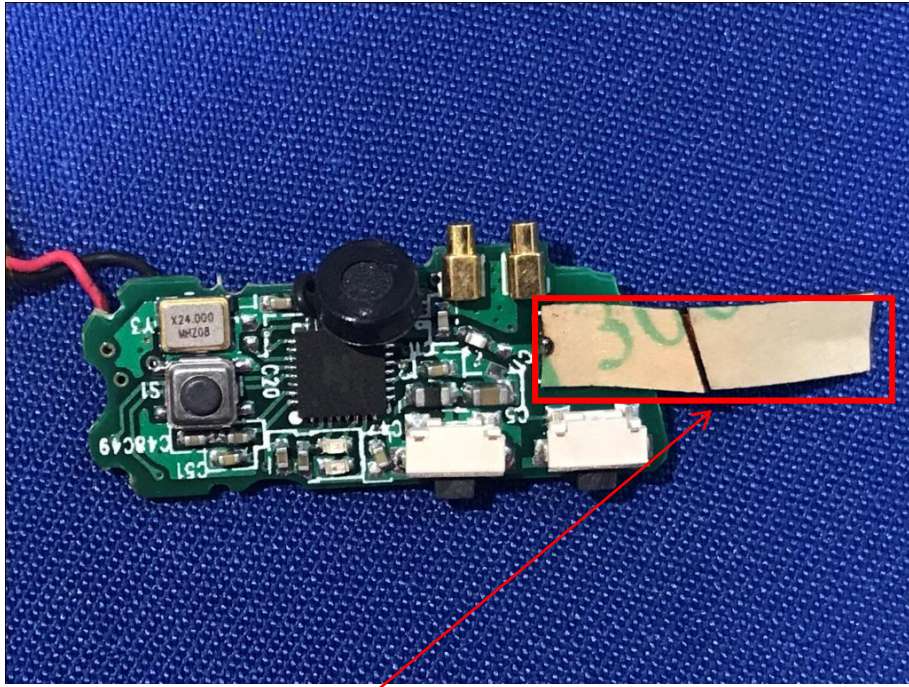

FCC ID:2AVHS-MOTIVE

Antenna

AC6936D4