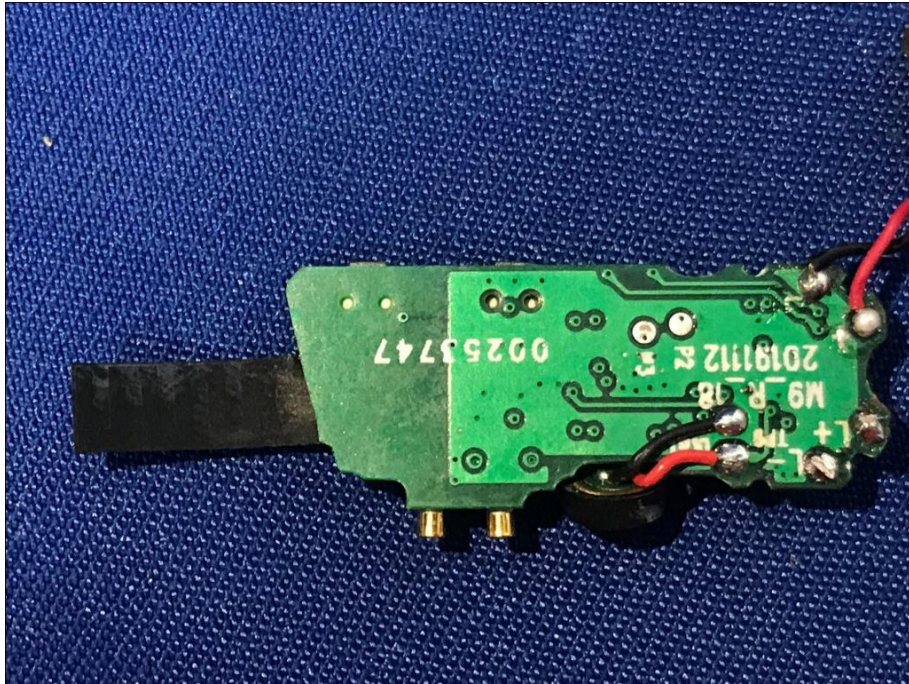

FCC ID:2AVHS-MOTIVE

Antenna

AC6936D4