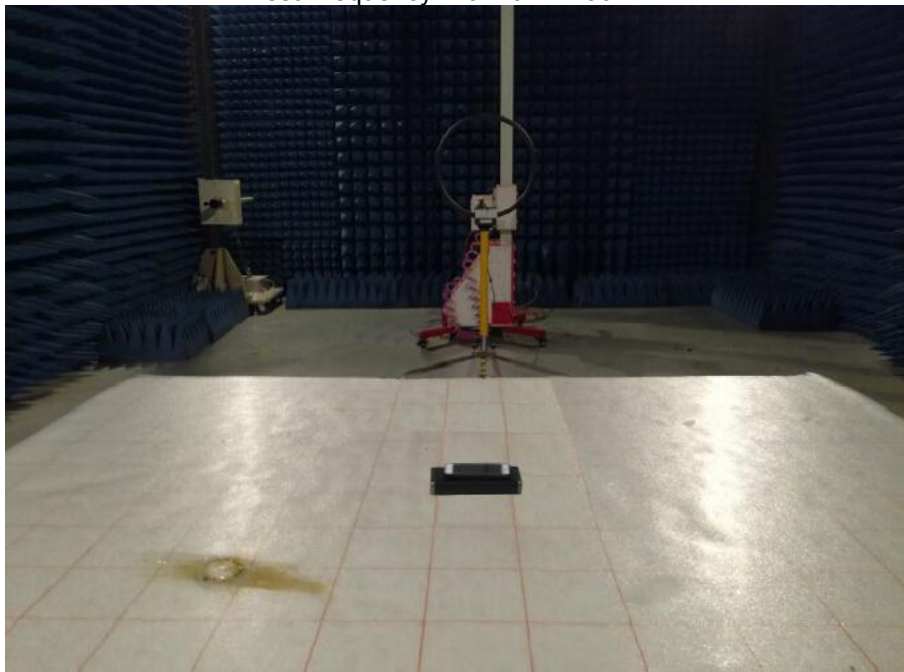

Conducted Emissions

Radiated Spurious Emissions
Test Frequency From 9KHz-30MHz

Test frequency from 30MHz-1000MHz