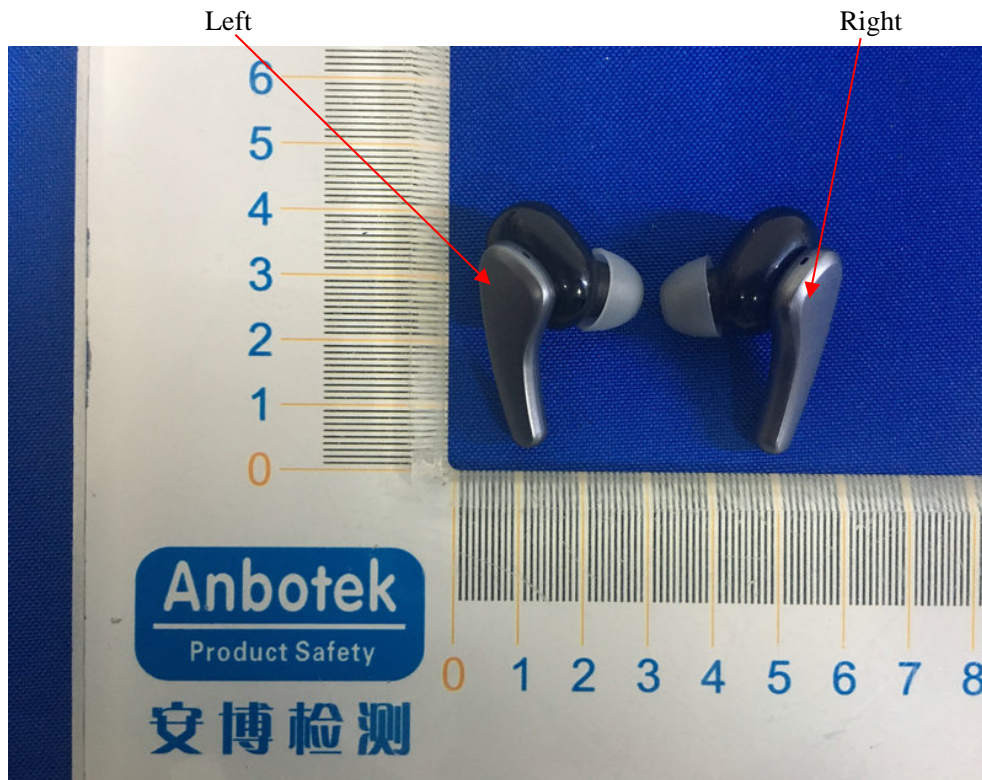

Label Location On EUT

Label

FCC ID: 2AVH7-FREETOMS