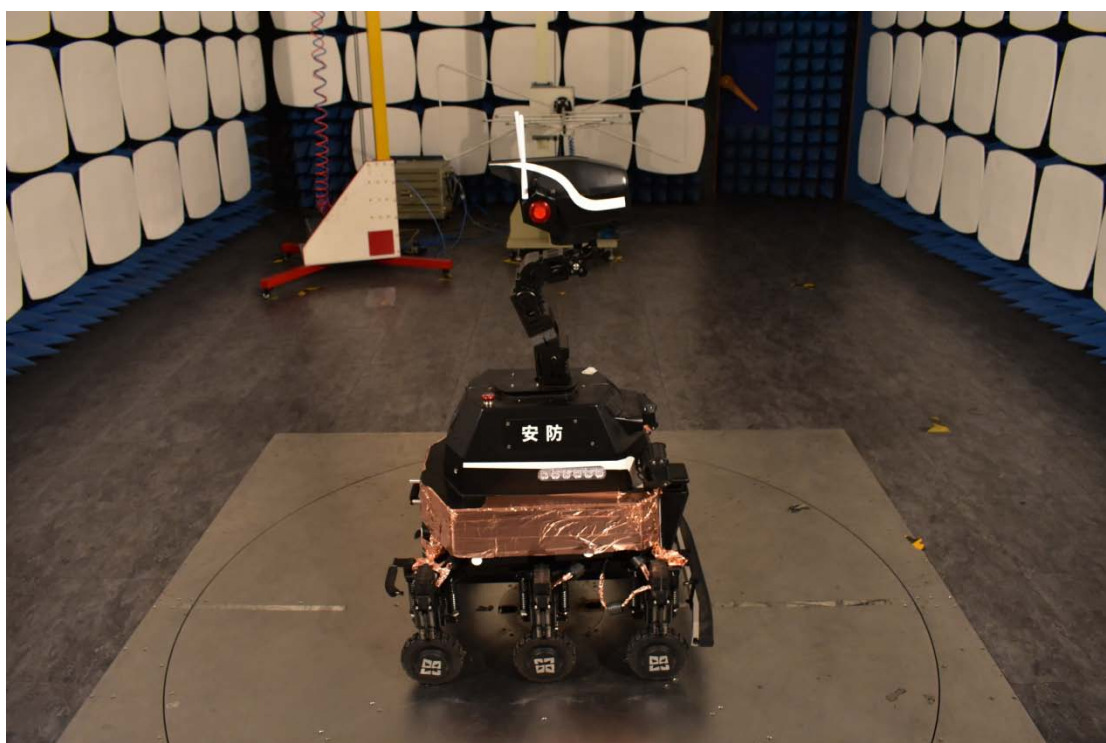

FCC ID:2AVH4DLZYROBOT15422

Test Setup Photos

1. Conducted emission main's port front view

2. Conducted emission main's port side view

3. Radiated emission (9KHz-30MHz)

4. Radiated emission (30MHz-1GHz)

5. Radiated emission (above 1GHz)

6. RF measurement setup

(WIFI 5G)

(DFS)