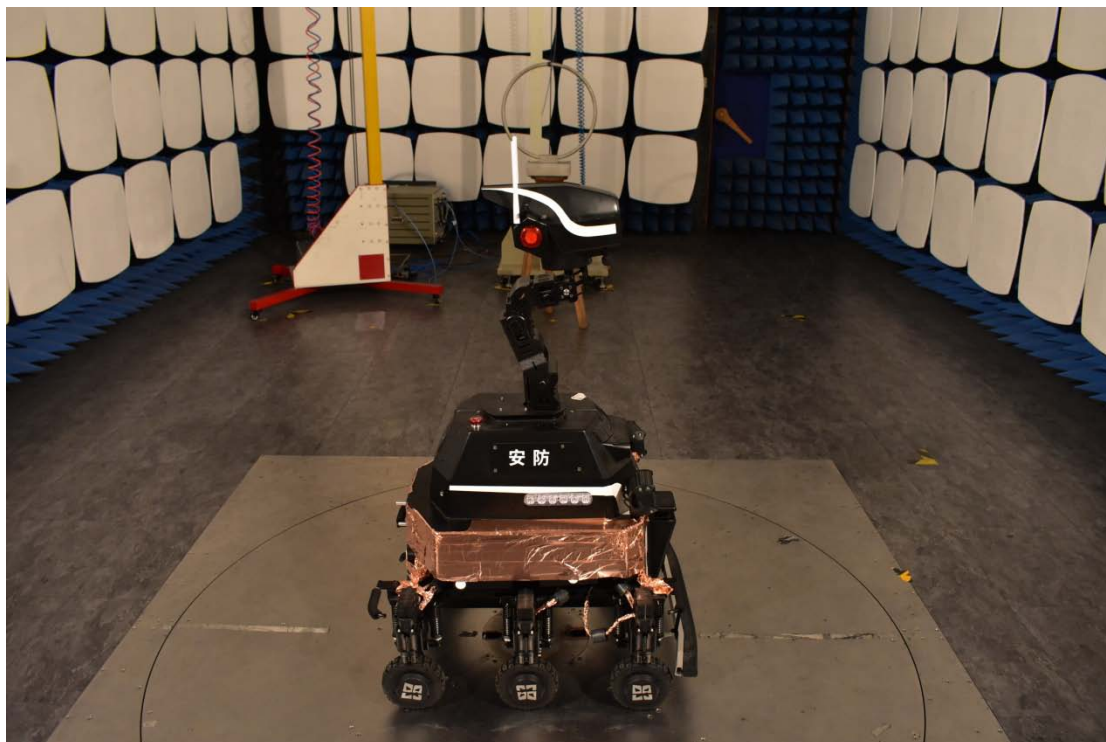

FCC ID:2AVH4DLZYROBOT15422

Test Setup Photos

1. Conducted emission main's port front view

2. Conducted emission main's port side view

3. Radiated emission (9KHz-30MHz)

4. Radiated emission (30MHz-1GHz)

5. Radiated emission (above 1GHz)

6. RF measurement setup

(WIFI 5G)

(DFS)