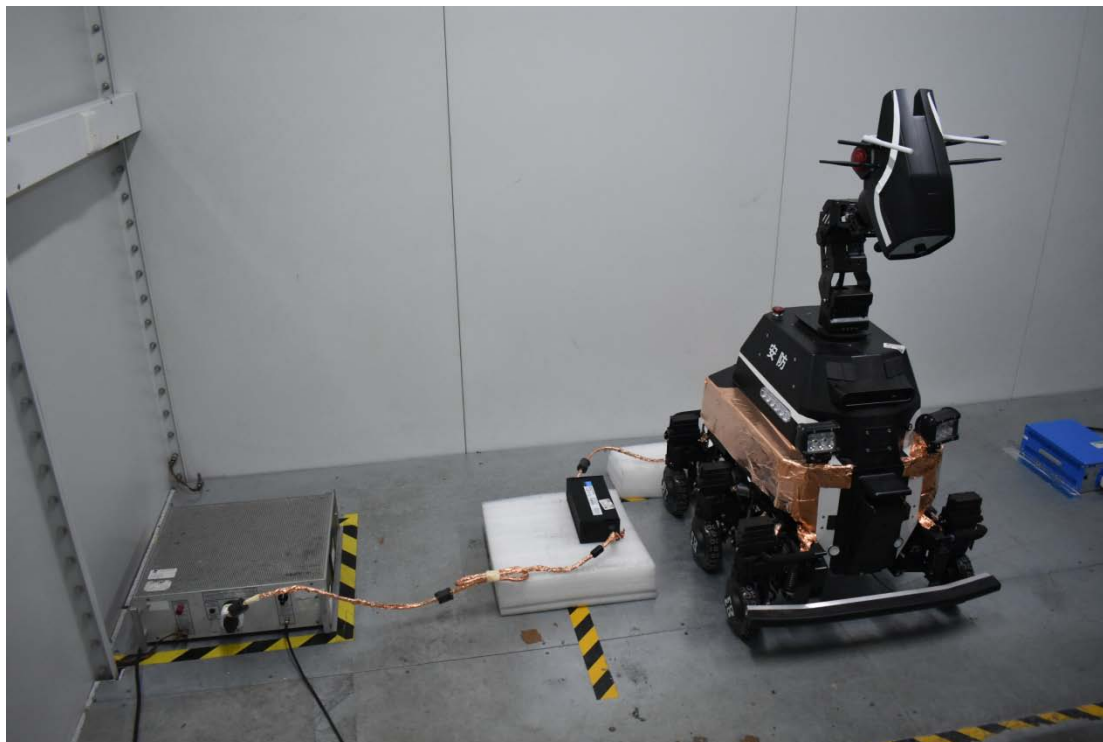

FCC ID:2AVH4DLZYROBOT15422

Test Setup Photos

1. Conducted emission main's port front view

2. Conducted emission main's port side view

3. Radiated emission (9KHz-30MHz)

4. Radiated emission (30MHz-1GHz)

5. Radiated emission (above 1GHz)

6. RF measurement setup

(WIFI 5G)

(DFS)