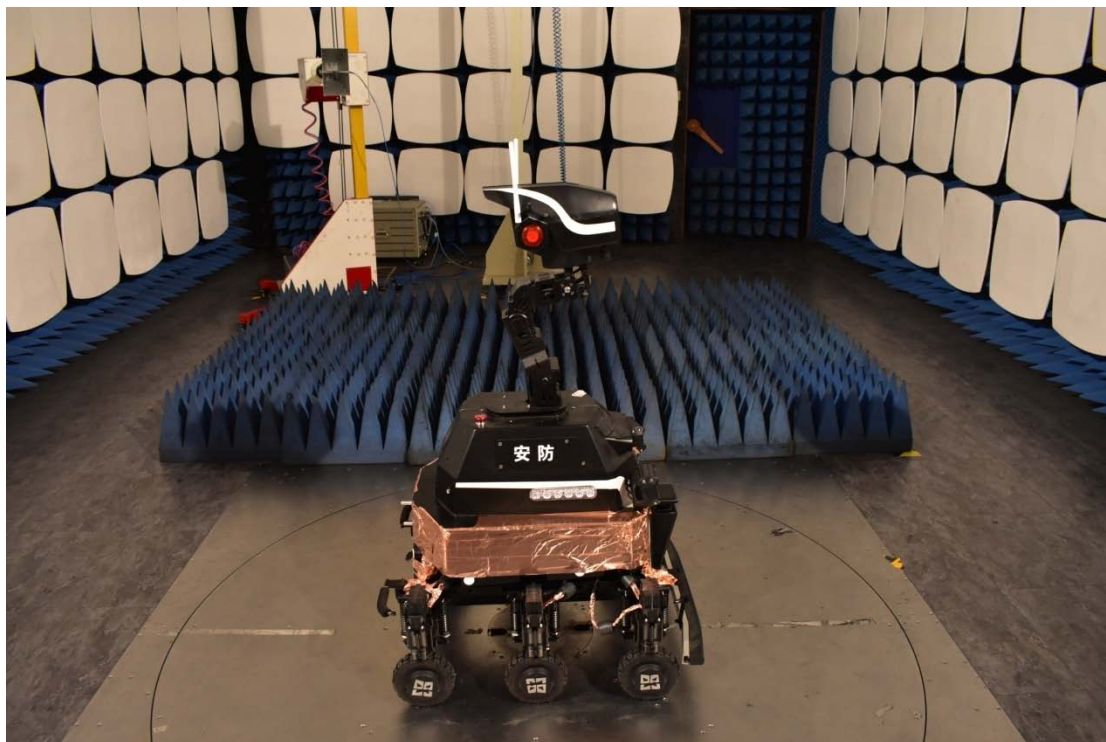

FCC ID:2AVH4DLZYROBOT15422

Test Setup Photos

1. Conducted emission main's port front view

2. Conducted emission main's port side view

3. Radiated emission (9KHz-30MHz)

4. Radiated emission (30MHz-1GHz)

5. Radiated emission (above 1GHz)

6. RF measurement setup

(WIFI 5G)

(DFS)