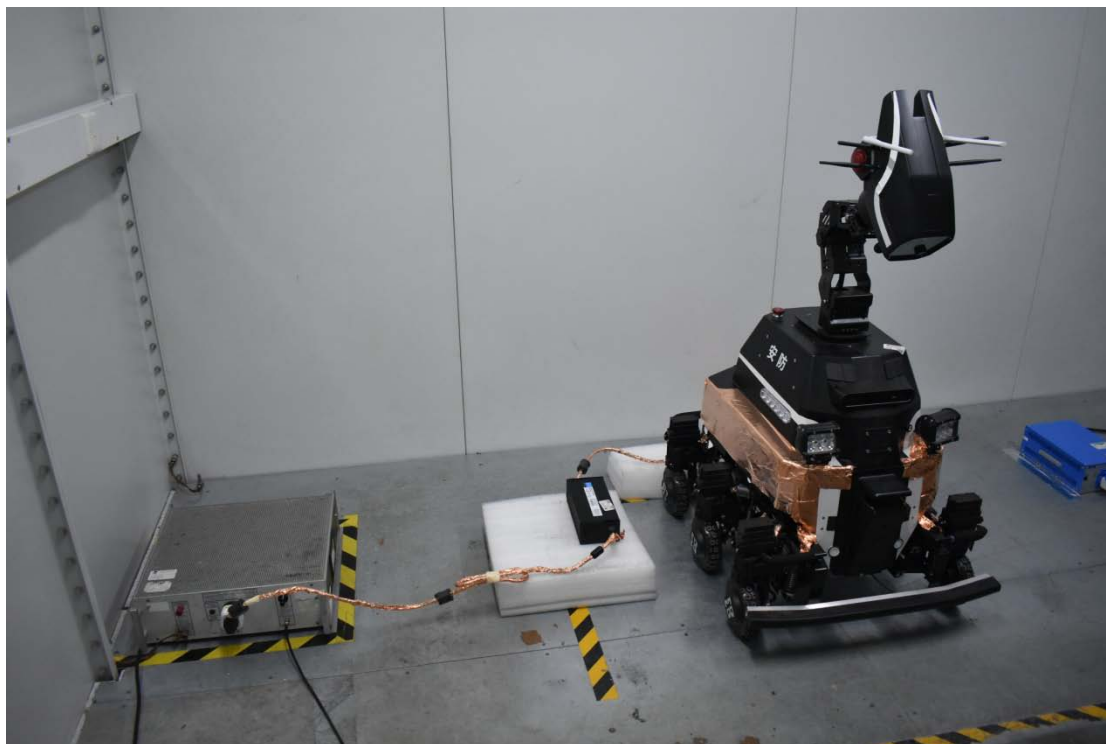

FCC ID:2AVH4DLZYROBOT15422

Test Setup Photos

1. Conducted emission main's port front view

2. Conducted emission main's port side view

3. Radiated emission (9KHz-30MHz)

4. Radiated emission (30MHz-1GHz)

5. Radiated emission (above 1GHz)

6. RF measurement Setup

(WIFI 2.4G)