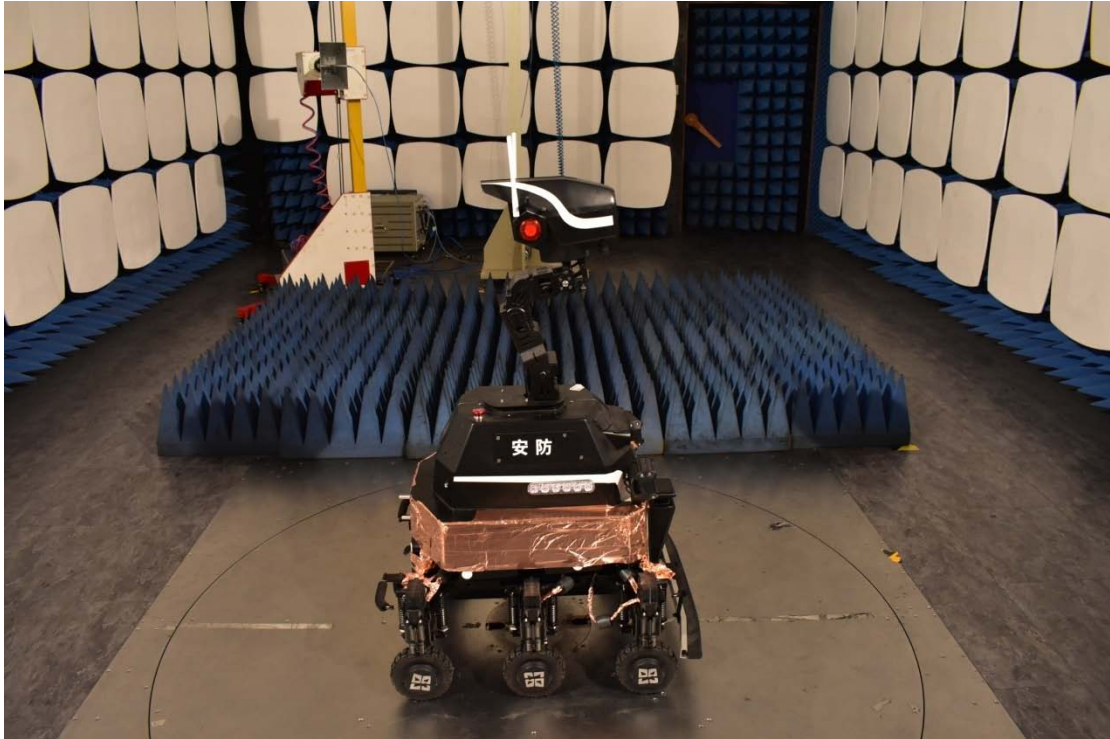

FCC ID:2AVH4DLZYROBOT15422

Test Setup Photos

1. Conducted emission main's port front view

2. Conducted emission main's port side view

3. Radiated emission (9KHz-30MHz)

4. Radiated emission (30MHz-1GHz)

5. Radiated emission (above 1GHz)

6. RF measurement Setup

(WIFI 2.4G)