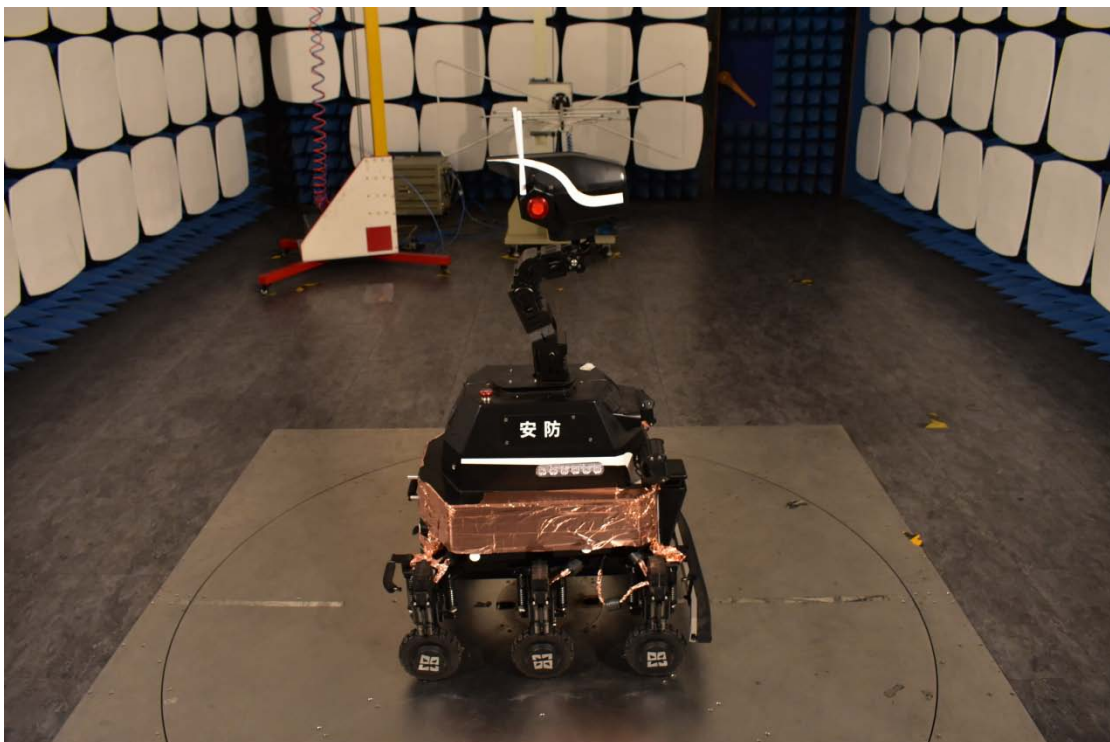

FCC ID:2AVH4DLZYROBOT15422

Test Setup Photos

1. Conducted emission main's port front view

2. Conducted emission main's port side view

3. Radiated emission (9KHz-30MHz)

4. Radiated emission (30MHz-1GHz)

5. Radiated emission (above 1GHz)

6. RF measurement Setup

(WIFI 2.4G)