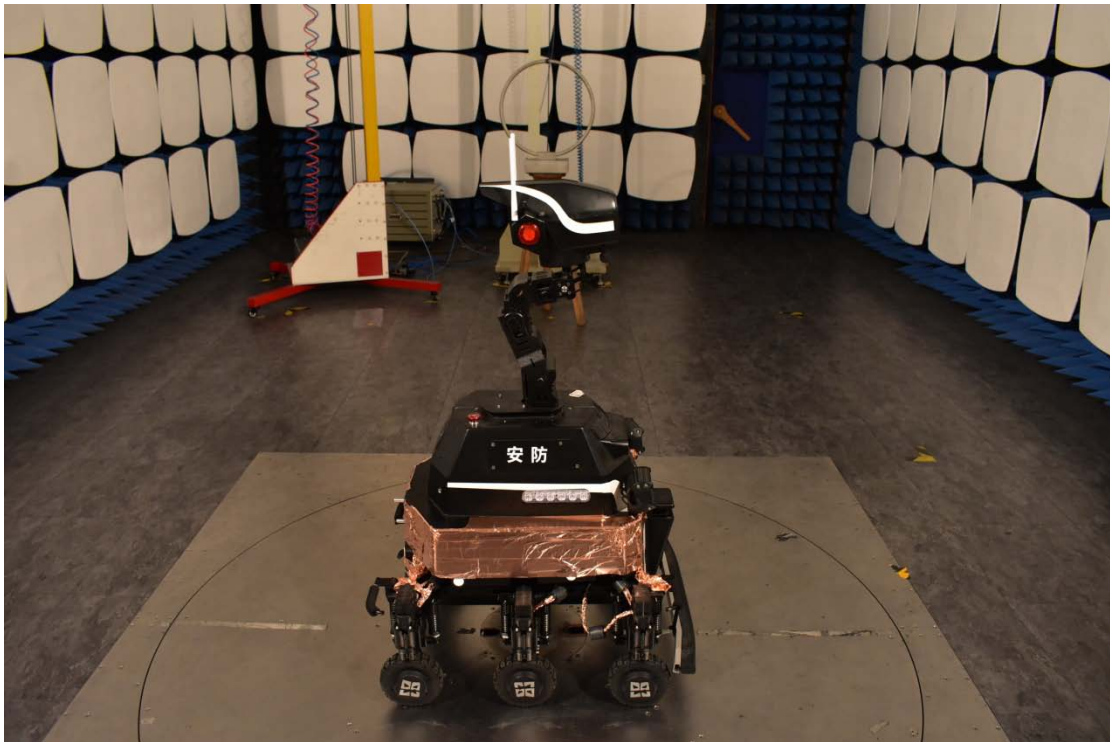

FCC ID:2AVH4DLZYROBOT15422

Test Setup Photos

1. Conducted emission main's port front view

2. Conducted emission main's port side view

3. Radiated emission (9KHz-30MHz)

4. Radiated emission (30MHz-1GHz)

5. Radiated emission (above 1GHz)

6. RF measurement Setup

(WIFI 2.4G)