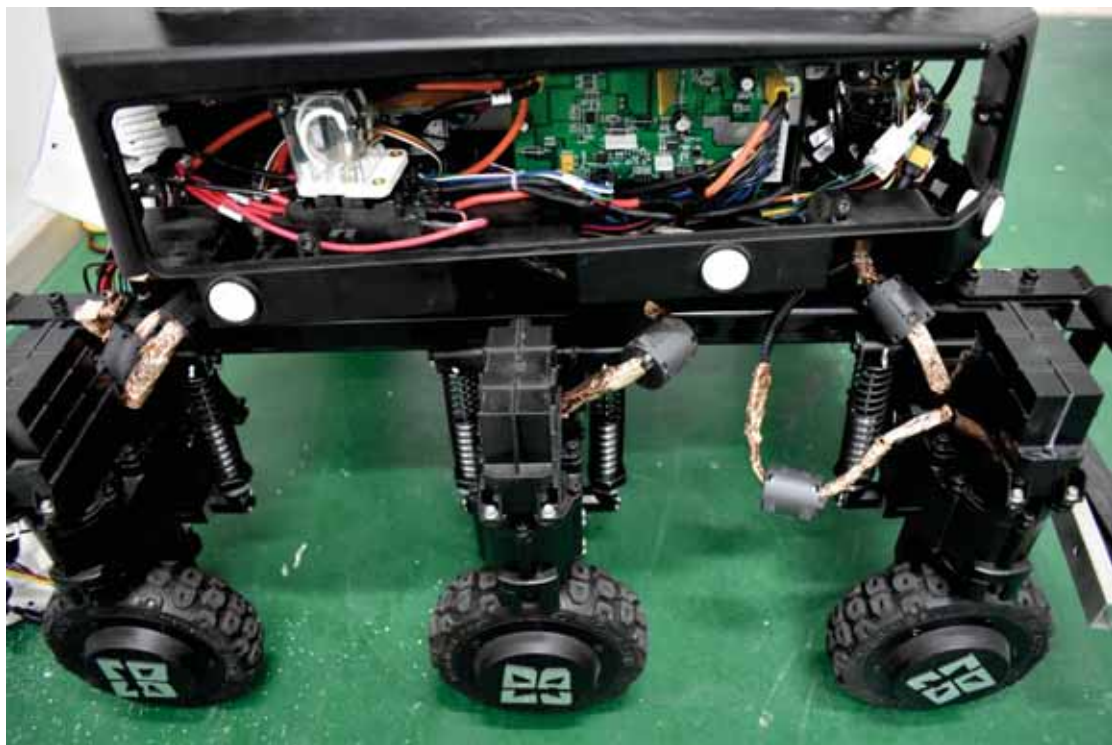

FCC ID:2AVH4DLZYROBOT15422

Internal Photos

1. EUT uncover view

## 2. Antenna view

Note: CDMA and LTE functions have been turned off from the software. Users cannot use this function.