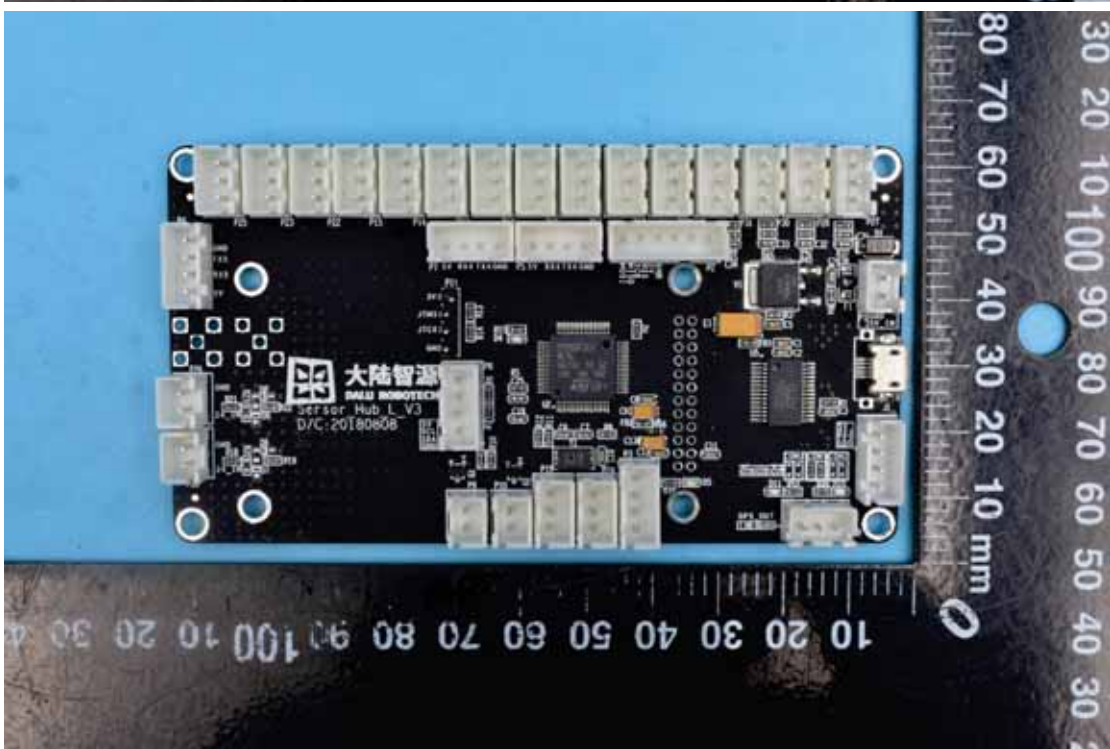

FCC ID:2AVH4DLZYROBOT15422

Internal Photos

1. EUT uncover view

## 2. Antenna view

Note: CDMA and LTE functions have been turned off from the software. Users cannot use this function.