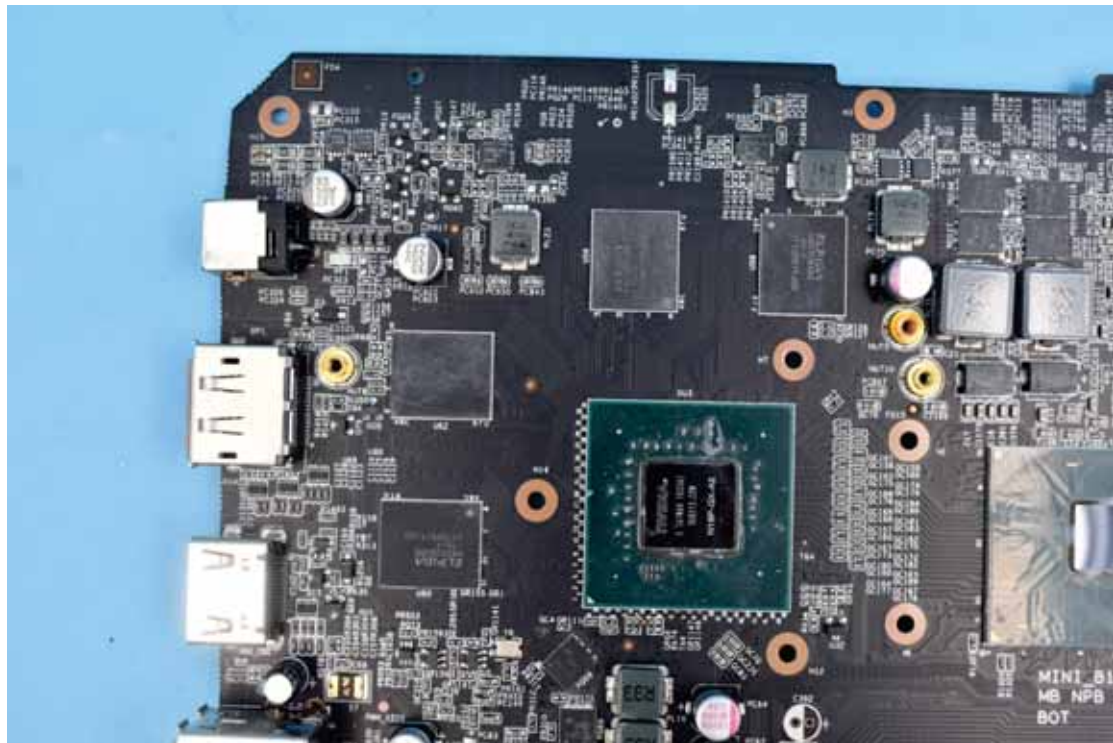

FCC ID:2AVH4DLZYROBOT15422

Internal Photos

1. EUT uncover view

## 2. Antenna view

Note: CDMA and LTE functions have been turned off from the software. Users cannot use this function.