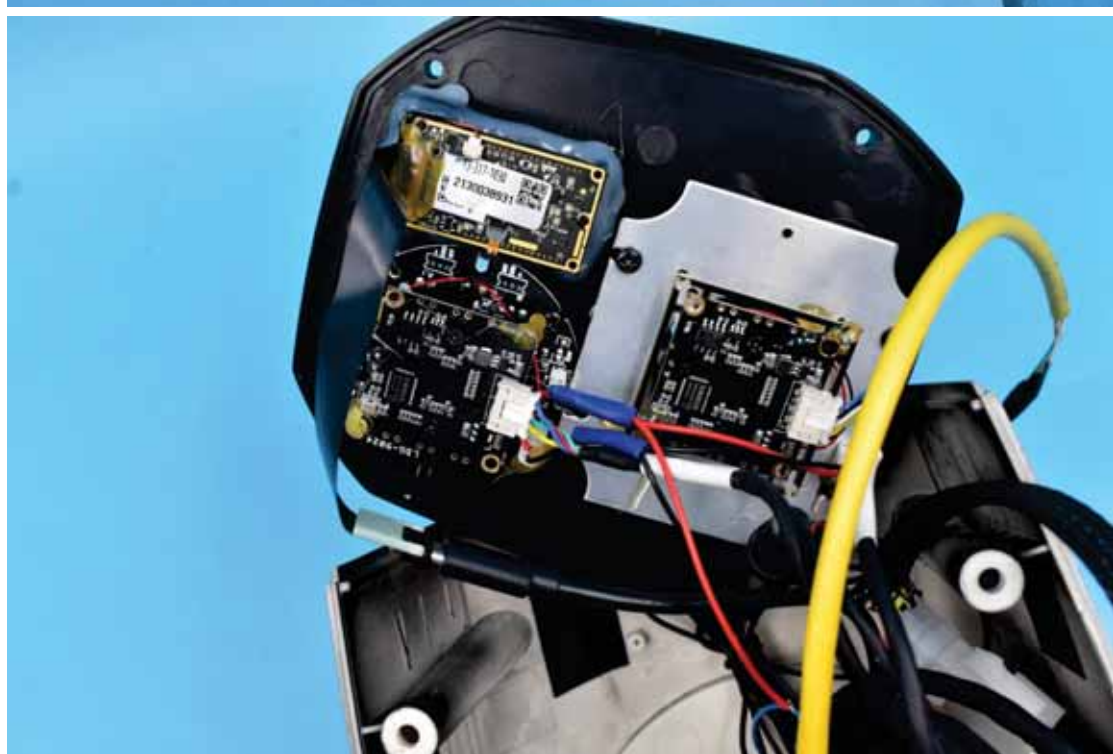

FCC ID:2AVH4DLZYROBOT15422

Internal Photos

1. EUT uncover view

## 2. Antenna view

Note: CDMA and LTE functions have been turned off from the software. Users cannot use this function.