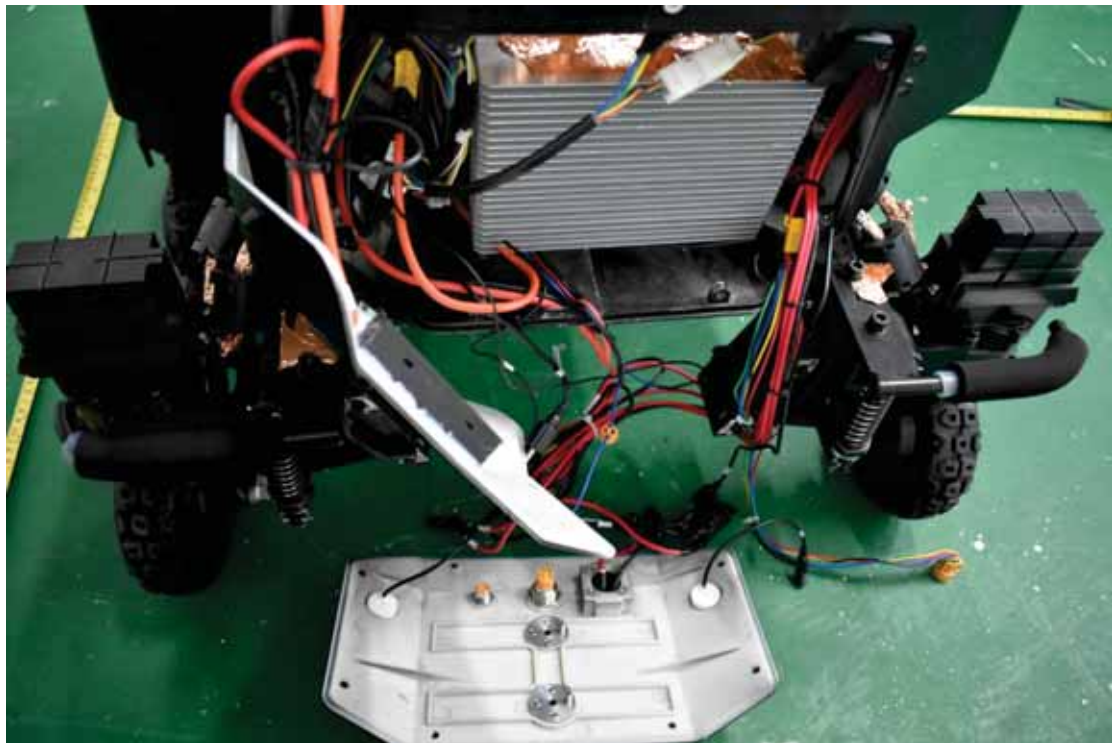

FCC ID:2AVH4DLZYROBOT15422

Internal Photos

1. EUT uncover view

## 2. Antenna view

Note: CDMA and LTE functions have been turned off from the software. Users cannot use this function.