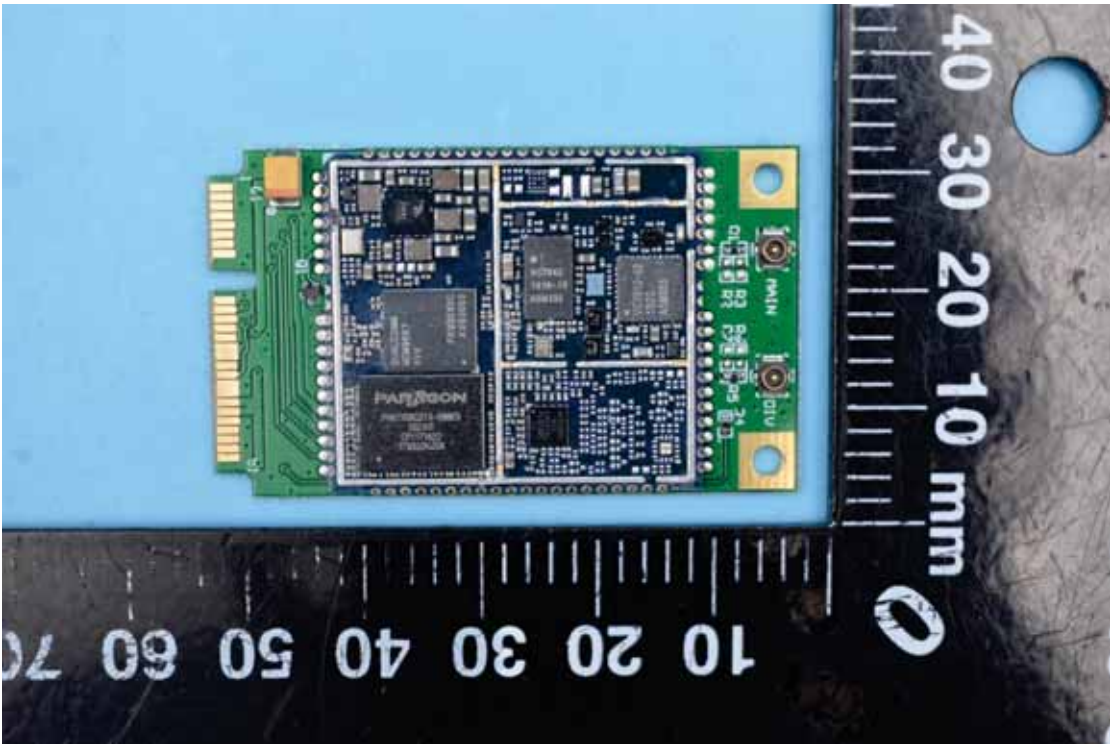

FCC ID:2AVH4DLZYROBOT15422

Internal Photos

1. EUT uncover view

## 2. Antenna view

Note: CDMA and LTE functions have been turned off from the software. Users cannot use this function.