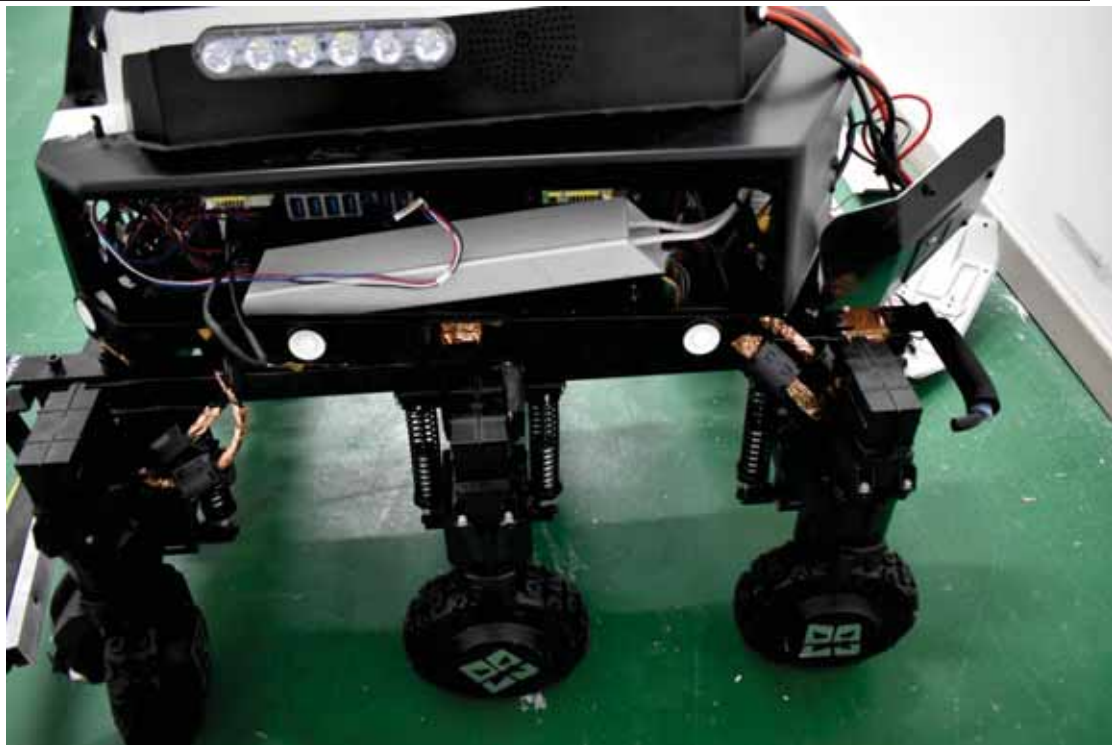

FCC ID:2AVH4DLZYROBOT15422

Internal Photos

1. EUT uncover view

## 2. Antenna view

Note: CDMA and LTE functions have been turned off from the software. Users cannot use this function.