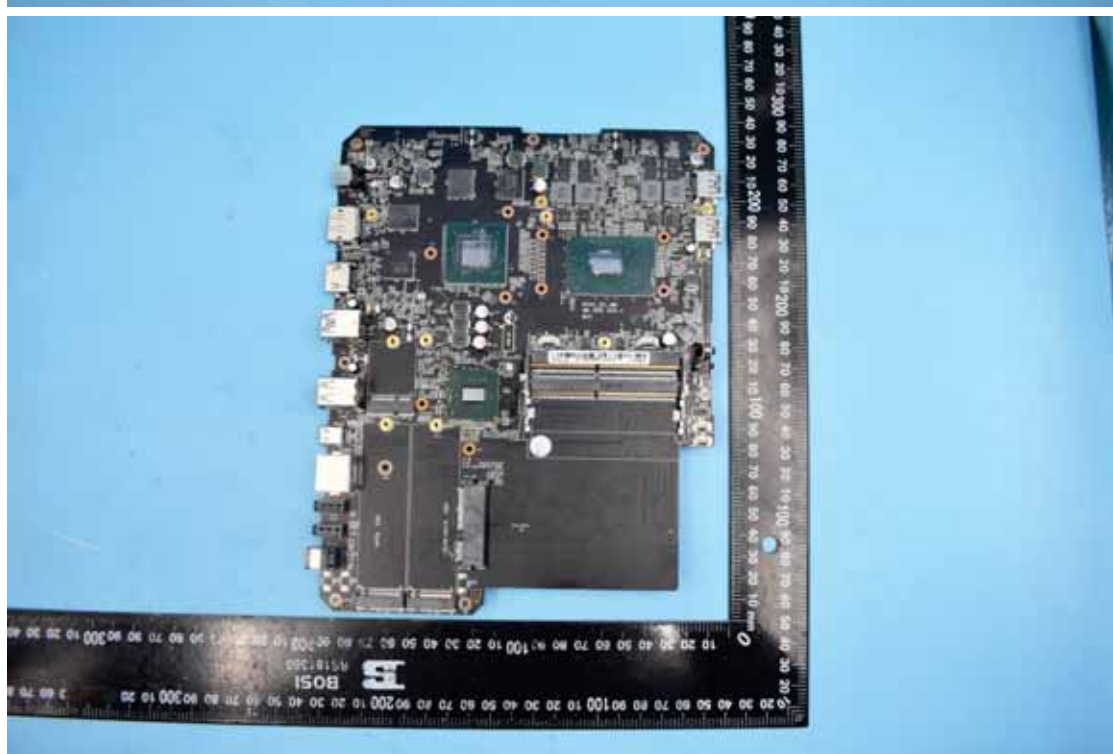

FCC ID:2AVH4DLZYROBOT15422

Internal Photos

1. EUT uncover view

## 2. Antenna view

Note: CDMA and LTE functions have been turned off from the software. Users cannot use this function.