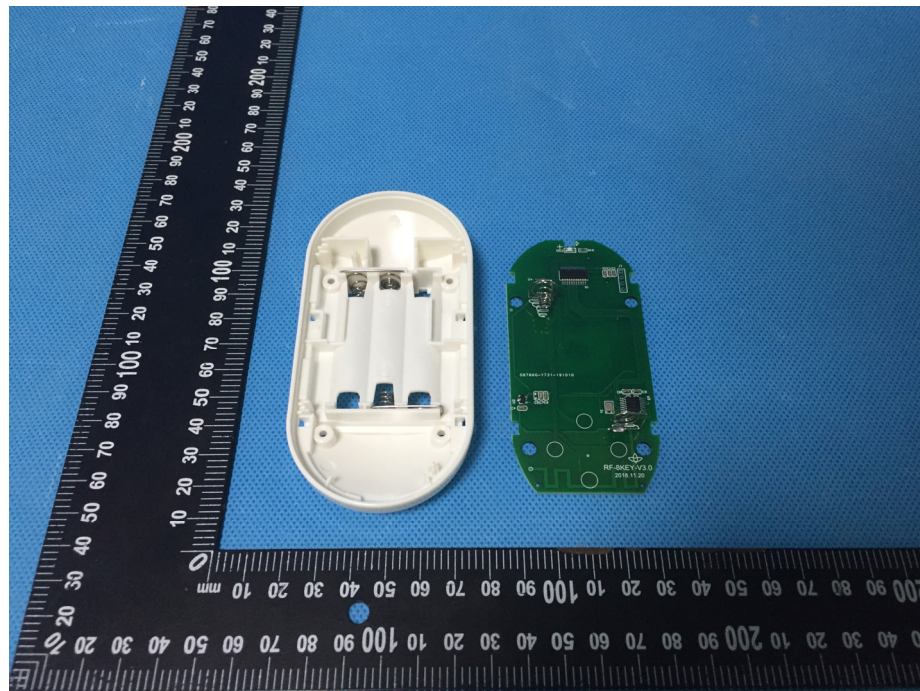

Reference No. : WTS19S10071860W

Model A-500R2 - Internal Photos

ANT

Reference No.: WTS19S10071860W