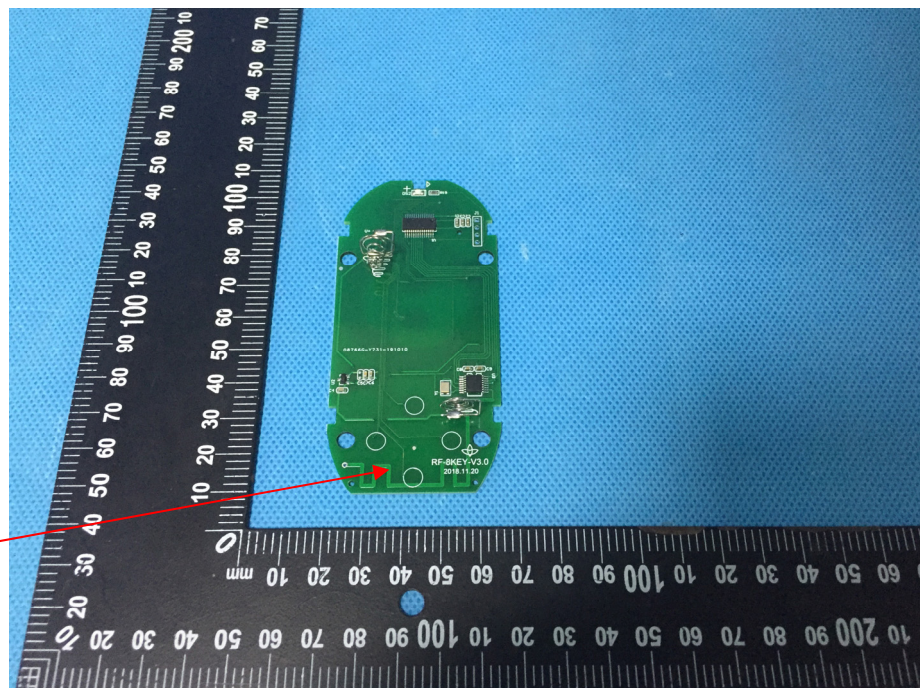

Reference No. : WTS19S10071860W

Model A-500R2 - Internal Photos

ANT

Reference No.: WTS19S10071860W