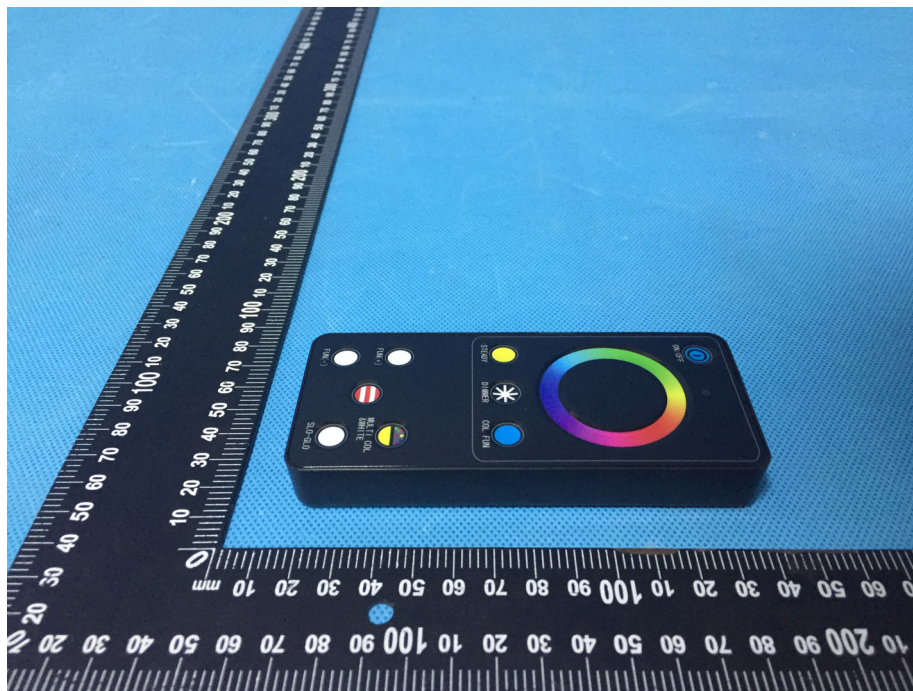

## Photographs - Constructional Details

### Model A-500R1 - External Photos

Reference No.: WTS19S10071859W

Reference No.: WTS19S10071859W

Reference No.: WTS19S10071859W