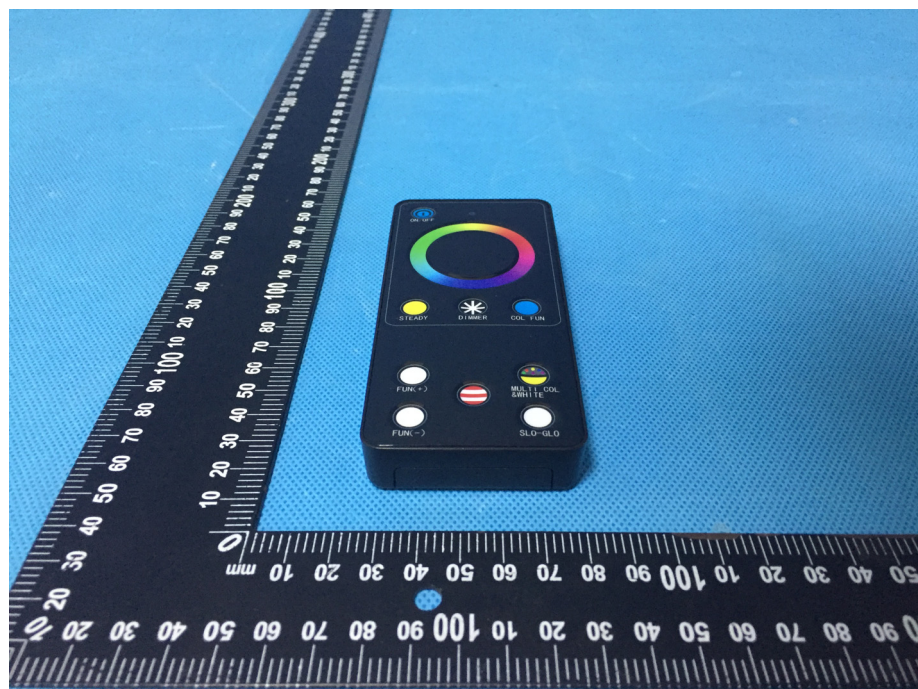

Reference No. : WTS19S10071859W

## Photographs - Constructional Details

### Model A-500R1 - External Photos

Reference No.: WTS19S10071859W

Reference No.: WTS19S10071859W

Reference No.: WTS19S10071859W