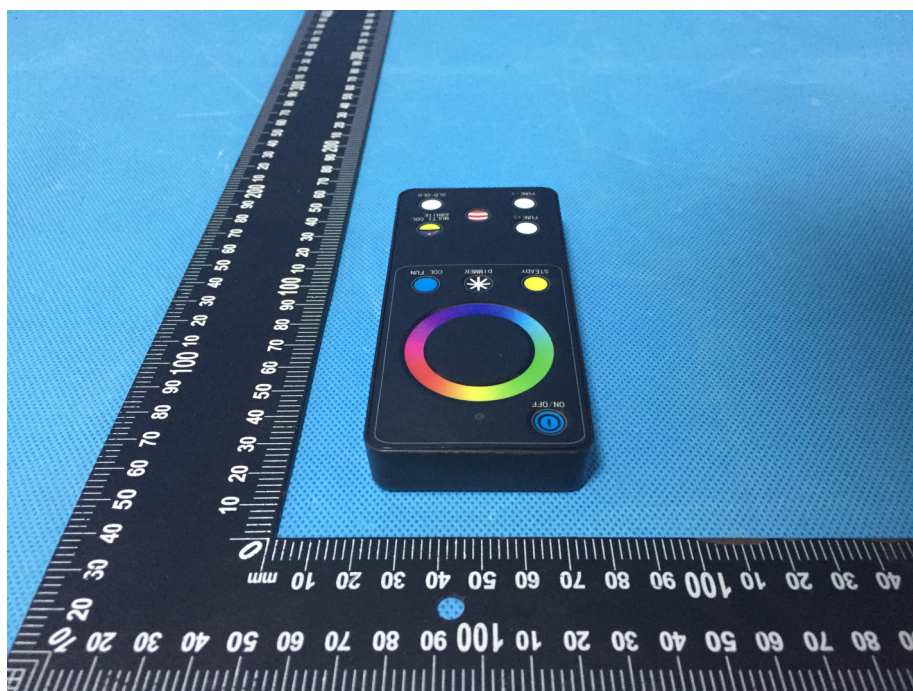

Reference No. : WTS19S10071859W

### Model A-500R1 - External Photos

Reference No.: WTS19S10071859W

Reference No.: WTS19S10071859W

Reference No.: WTS19S10071859W