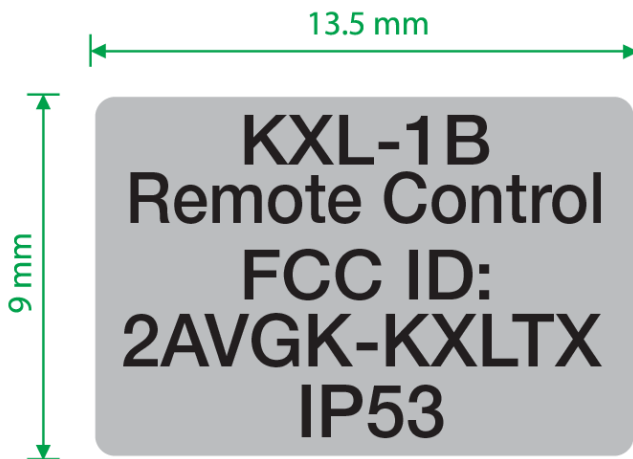

FCC Label and Location

FCC Label and Location

* Label

The device is so small that it is not practicable to place the statement specified under 15.19 statement request and FCC ID can't be on a single line,
This label will be used and also the information required by this paragraph shall be placed in a Prominent location in the User's Manual.