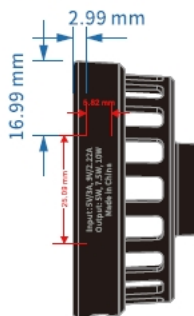

Model:TEC01

FCC ID:2AVG9-TECOX

TEC01下盖顶部 (Top of lower cover)

TEC01下盖底部 (Bottom of lower cover)

注意 TYPE C 口朝下

Note that the TYPE C port
faces down