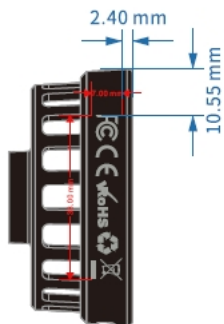

Model:TEC01

FCC ID:2AVG9-TECOX

TEC01下盖顶部 (Top of lower cover)

TEC01下盖底部 (Bottom of lower cover)

注意 TYPE C 口朝下

Note that the TYPE C port
faces down