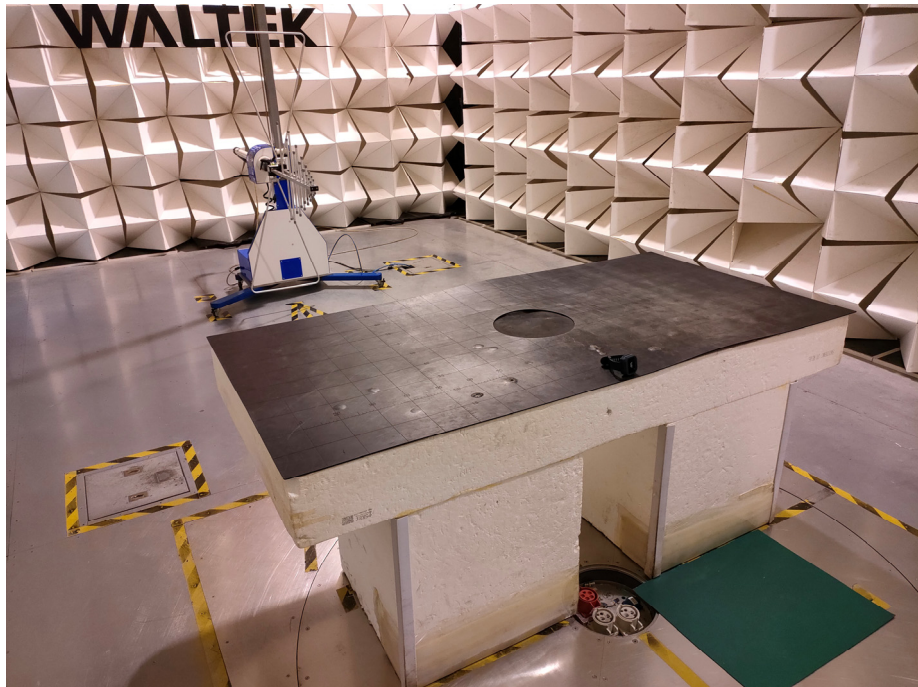

Appendix-RE-23BX-Photos

FCC ID: 2AVFRRE-23BX

1. Test Setup photos Model RE-23BX

1.1 Photograph – Radiated Emissions

For 9kHz-30MHz Test Site 2#

For 30MHz-1000MHz Test Site 2#

Appendix-RE-23BX-Photos
FCC ID: 2AVFRRE-23BX