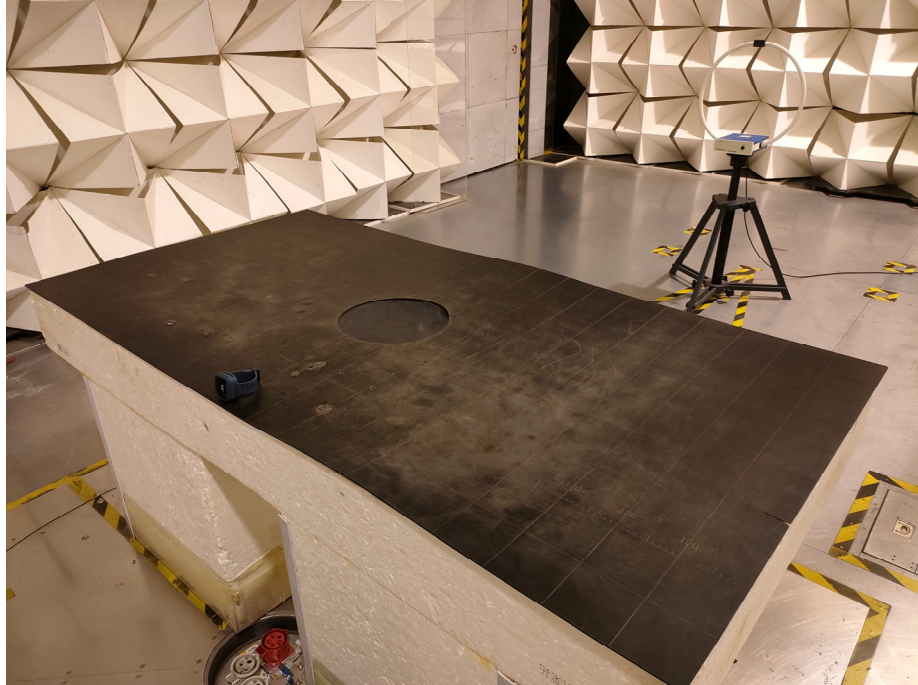

Appendix-RE-23BX-Photos

FCC ID: 2AVFRRE-23BX

1. Test Setup photos Model RE-23BX

1.1 Photograph – Radiated Emissions

For 9kHz-30MHz Test Site 2#

For 30MHz-1000MHz Test Site 2#

Appendix-RE-23BX-Photos
FCC ID: 2AVFRRE-23BX