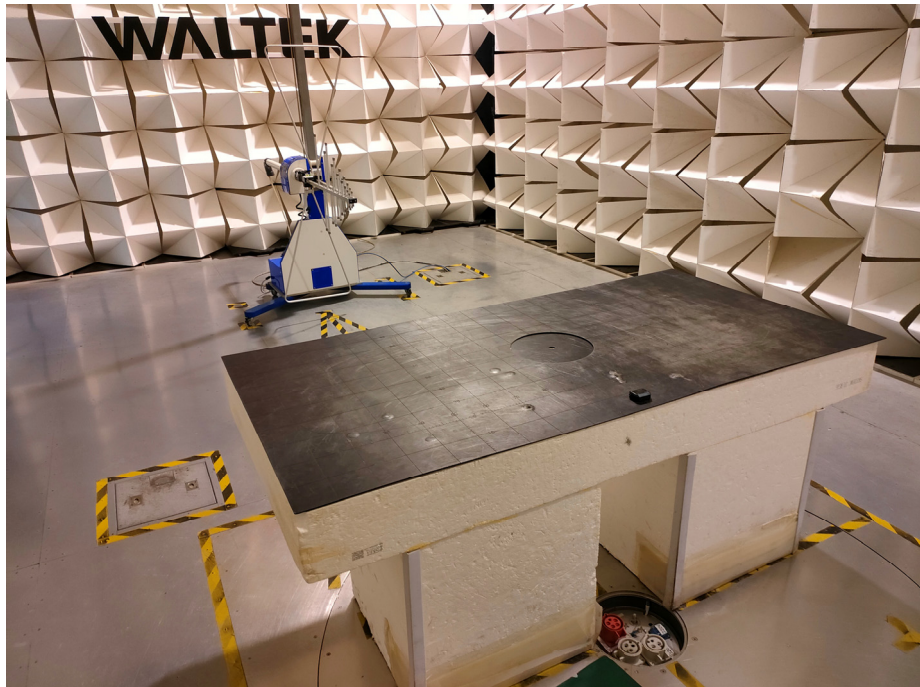

Appendix-RC-23BX-Photos

1. Test Setup photos Model RC-23BX FCC ID: 2AVFRRRC-23BX

1.1 Photograph – Radiated Emissions

For 9kHz-30MHz Test Site 2#

For 30MHz-1000MHz Test Site 2#

Appendix-RC-23BX-Photos

For Above 1GHz Test Site 1#