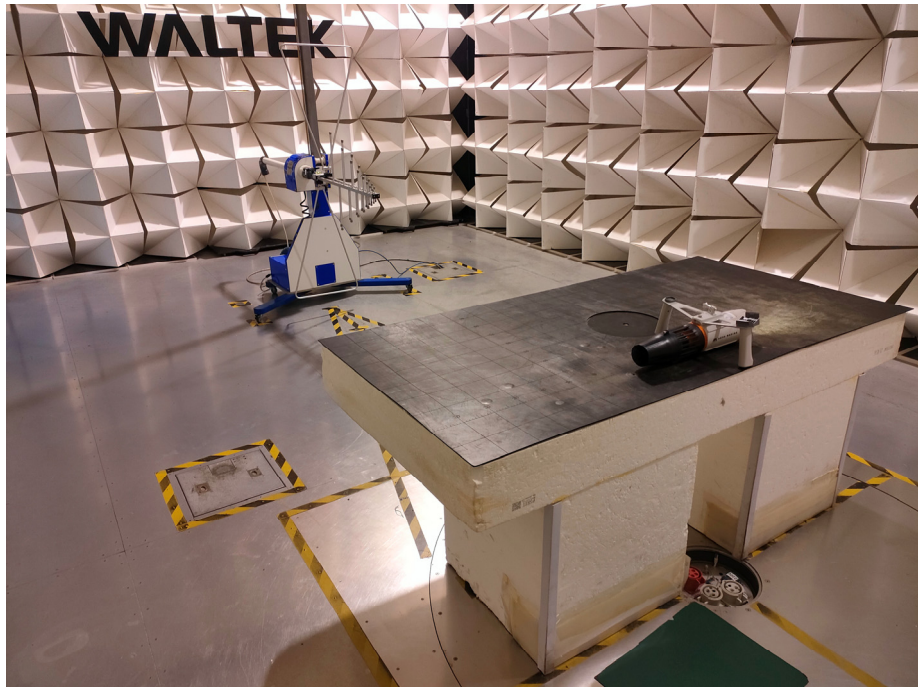

Appendix-PF-240X-Photos

1. Test Setup photos Model PF-240X FCC ID: 2AVFRPF-240X

1.1 Photograph – Radiated Emissions

For 9kHz-30MHz Test Site 2#

For 30MHz-1000MHz Test Site 2#

Appendix-PF-240X-Photos

For Above 1GHz Test Site 1#