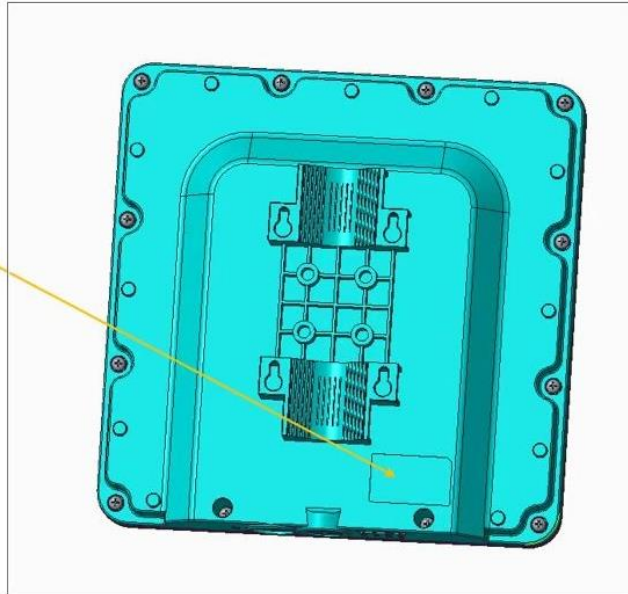

贴label标签

	B48
Model: LCE122A	User Name: admin
Device IP: 192.168.225.1	Password: admin
S/N: 1234567890123456	
	
IMEI: 123456789012	FC
	RoHS
MAC: 123456789012	FCC ID: 2AVFNLCE122A
	
POWER RATING: 24V  0.5A	MADE IN CHINA

Size: 50x30mm

QTY: 1pcs