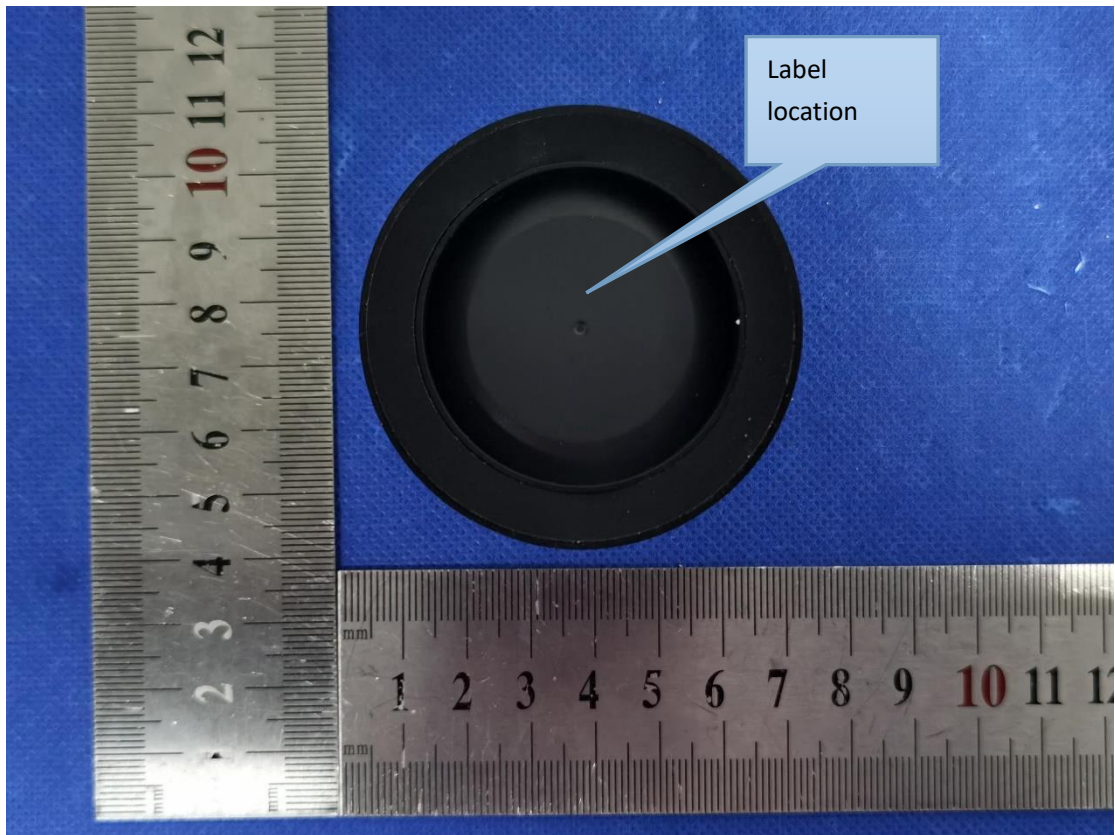

Label & label location

20mm*10mm

FCC ID:2AVFK- T1