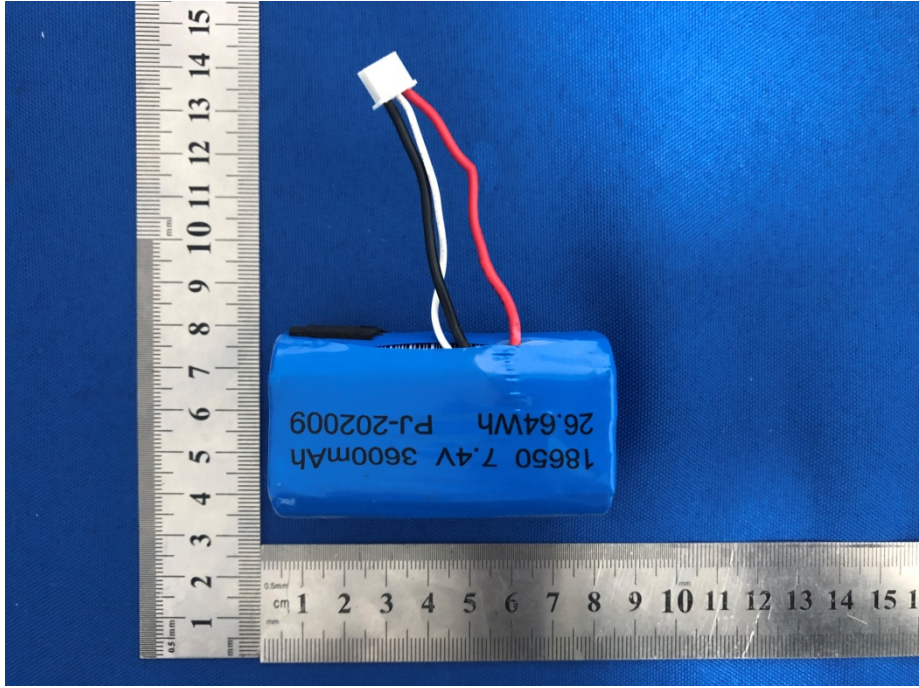

## Internal Photos

18650 7.4V 3600mAh  
26.64Wh PJ-202009