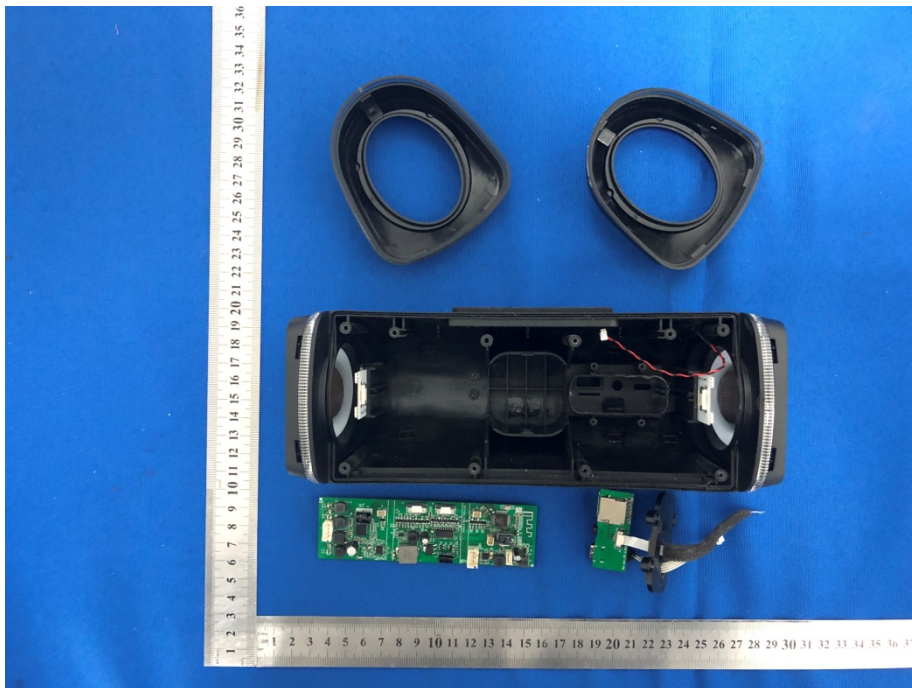

## Internal Photos

18650 7.4V 3600mAh  
26.64Wh PJ-202009