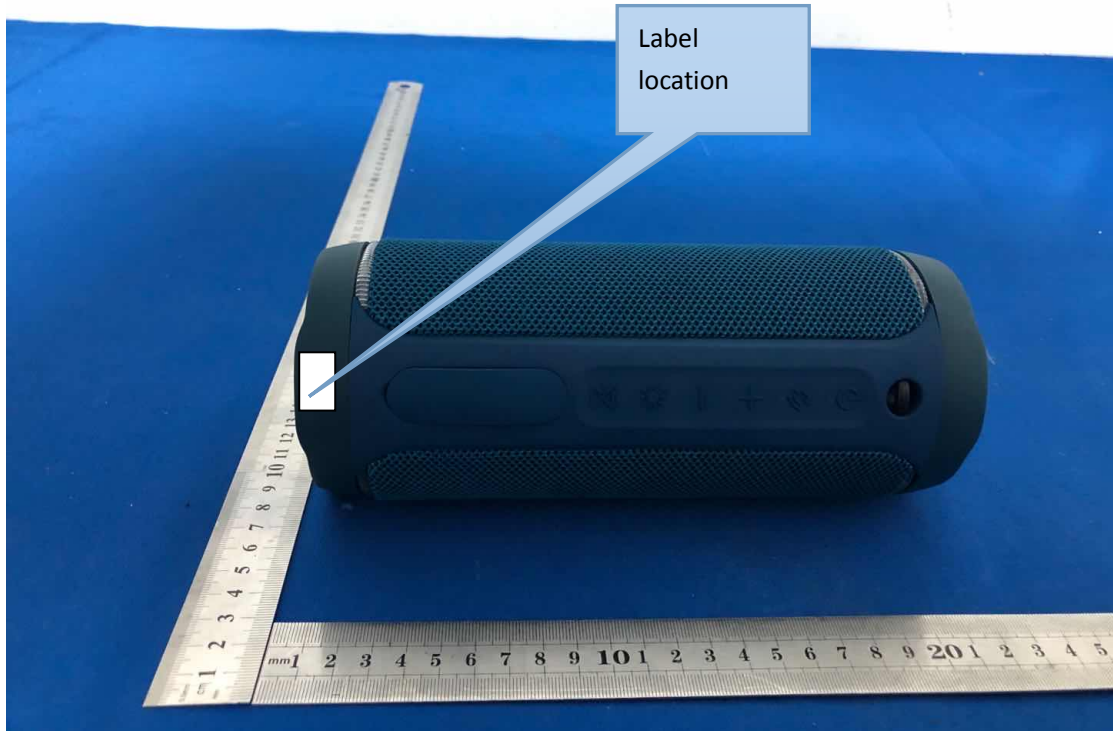

Label & label location

Size:40*20mm

Bluetooth Speaker with LED lights
FCC ID: 2AVFK-M8PRO