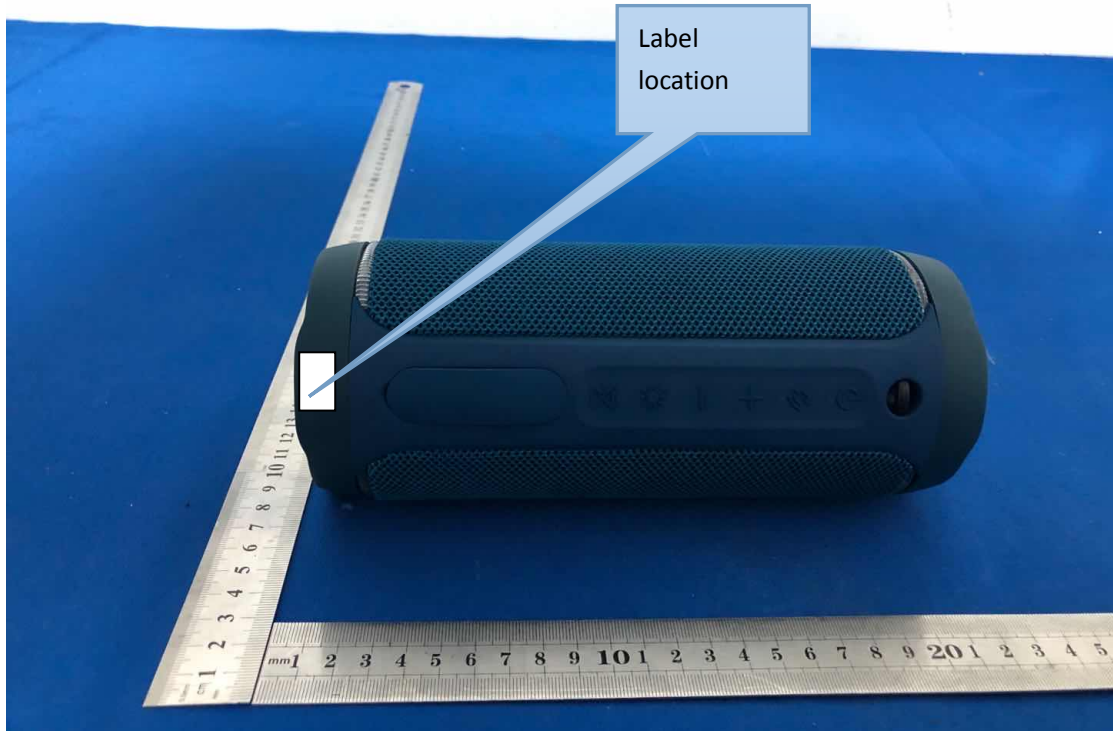

Label & label location

Size:40*20mm

Bluetooth Speaker with LED lights
FCC ID: 2AVFK-M8