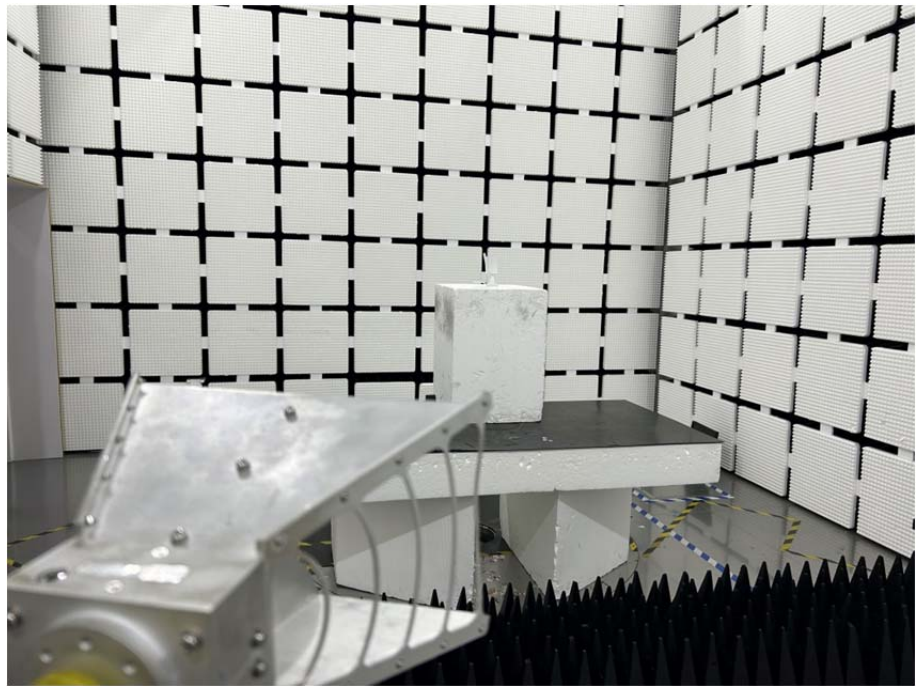

EXHIBIT 4 - TEST SETUP PHOTOGRAPHS

Conducted Emission Test Setup

Radiation Emission Test Setup (Below 30MHz)

Radiation Emission Test Setup (30MHz to 1GHz)

Radiation Emission Test Setup (1GHz to 18GHz)

**Radiation Emission Test
Setup (Above 18GHz)**