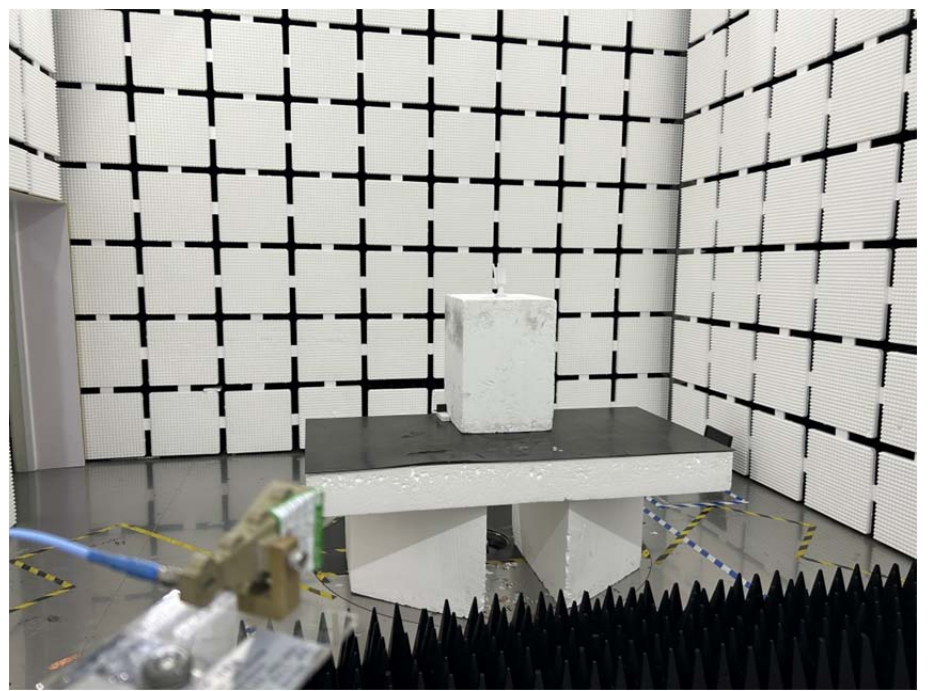

EXHIBIT 4 - TEST SETUP PHOTOGRAPHS

Conducted Emission Test Setup

Radiation Emission Test Setup (Below 30MHz)

Radiation Emission Test Setup (30MHz to 1GHz)

Radiation Emission Test Setup (1GHz to 18GHz)

**Radiation Emission Test
Setup (Above 18GHz)**