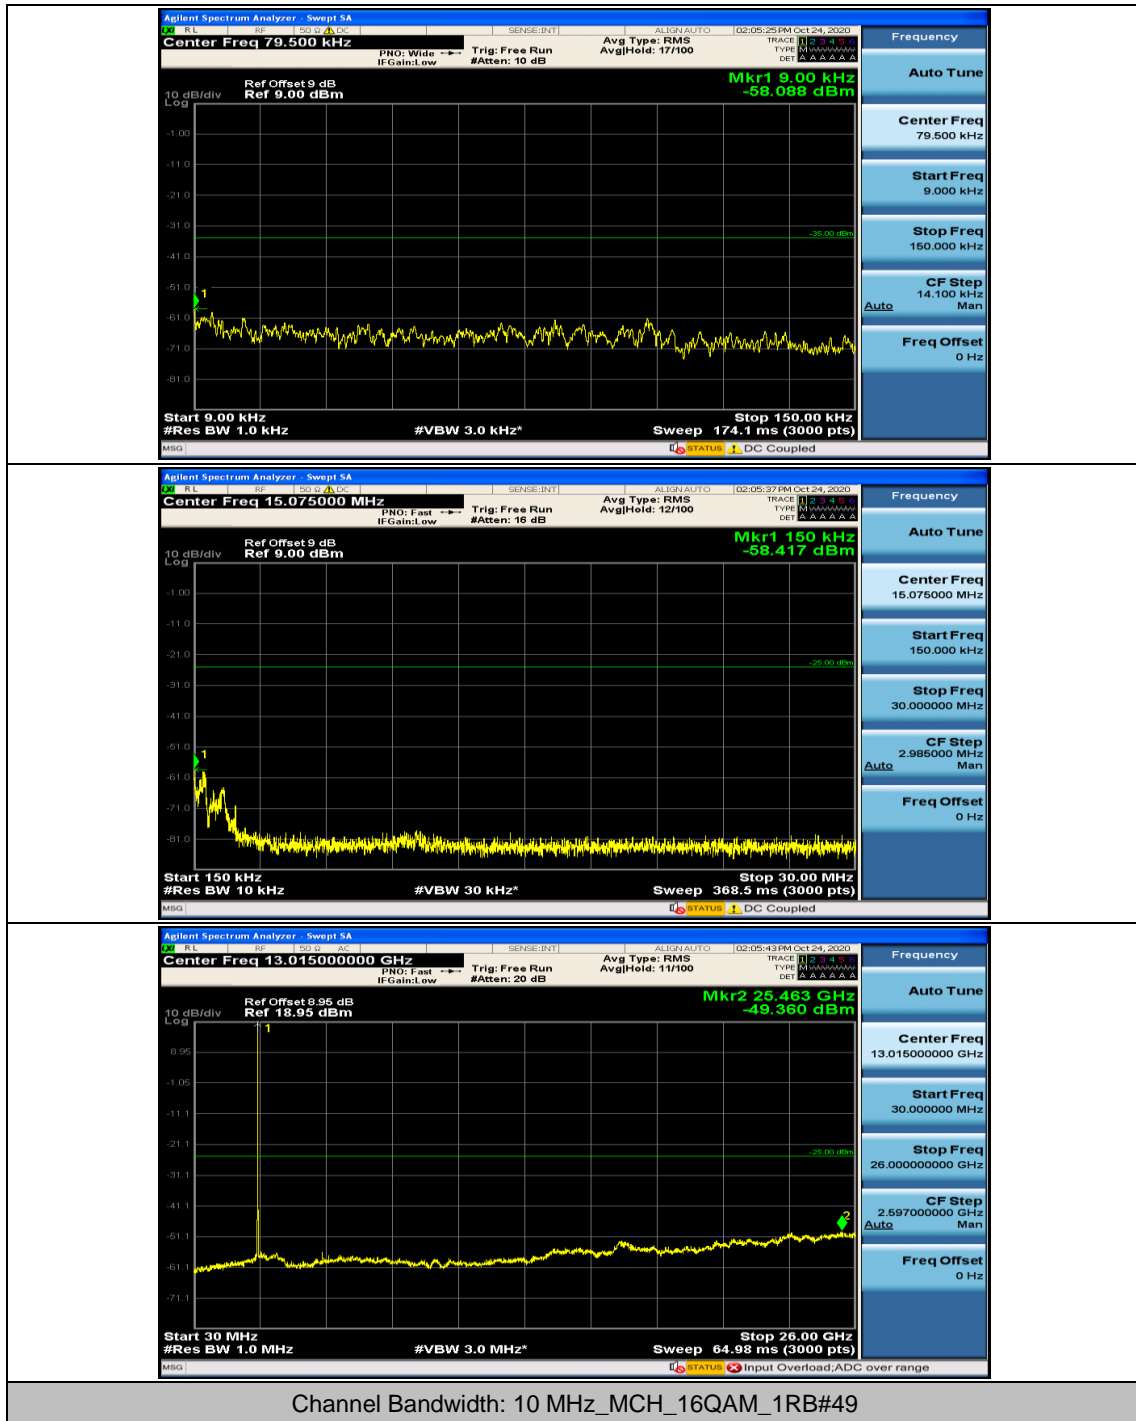

Channel Bandwidth: 10 MHz

Channel Bandwidth: 15 MHz