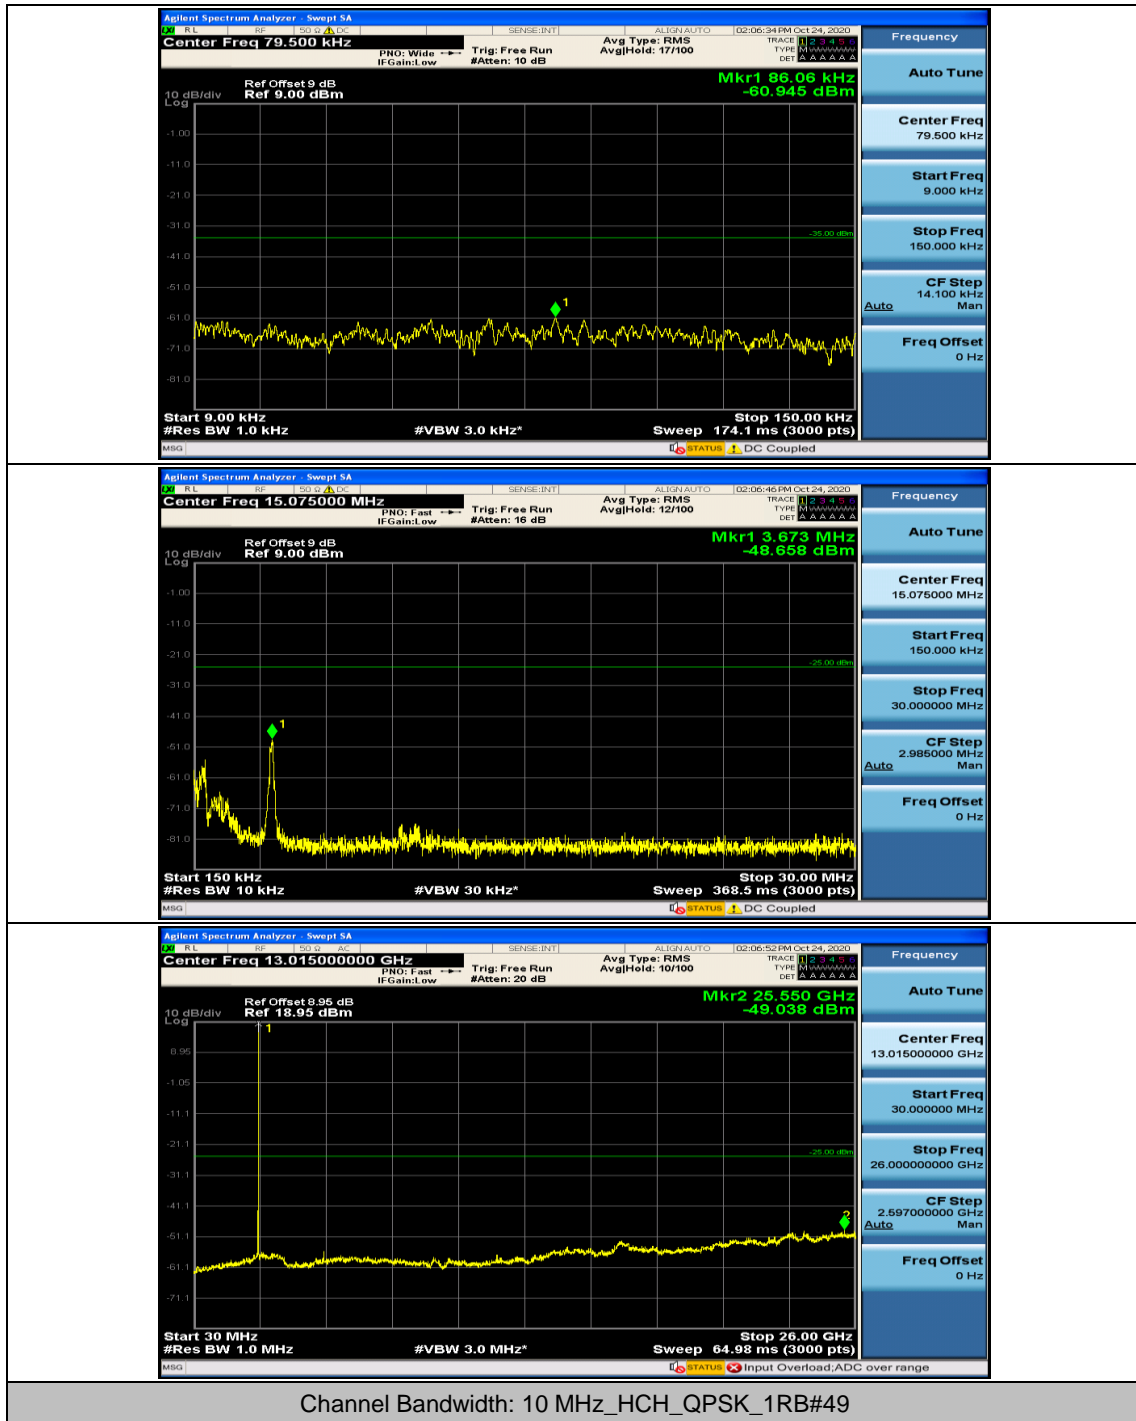

Channel Bandwidth: 10 MHz

Channel Bandwidth: 15 MHz