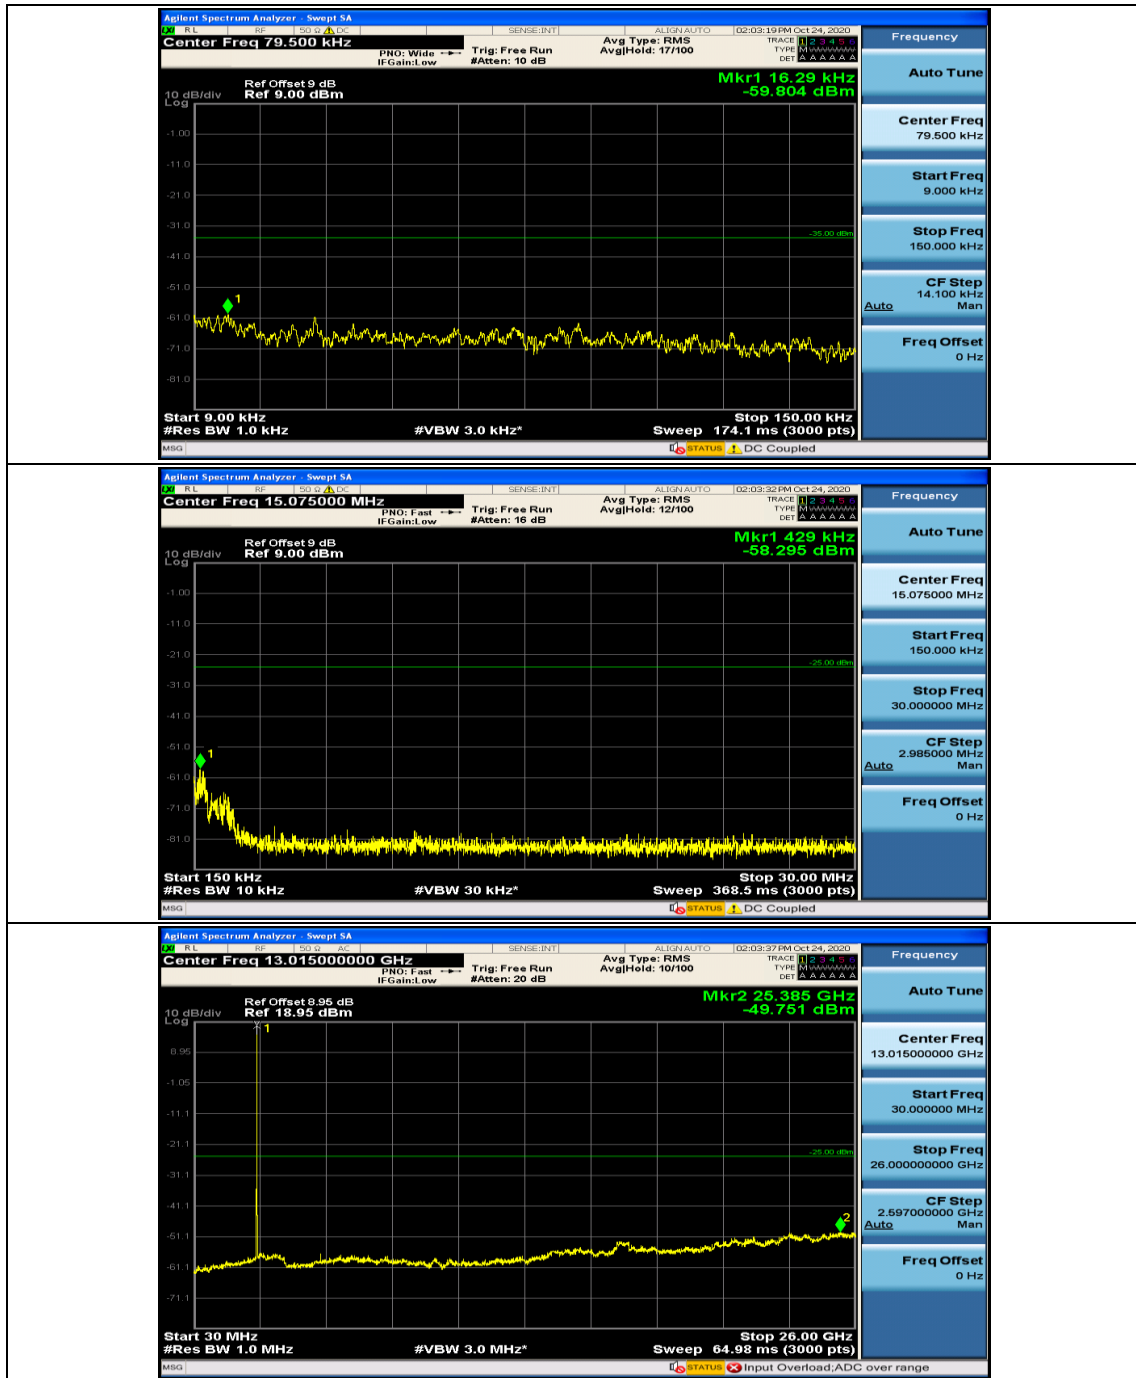

Channel Bandwidth: 10 MHz

Channel Bandwidth: 15 MHz