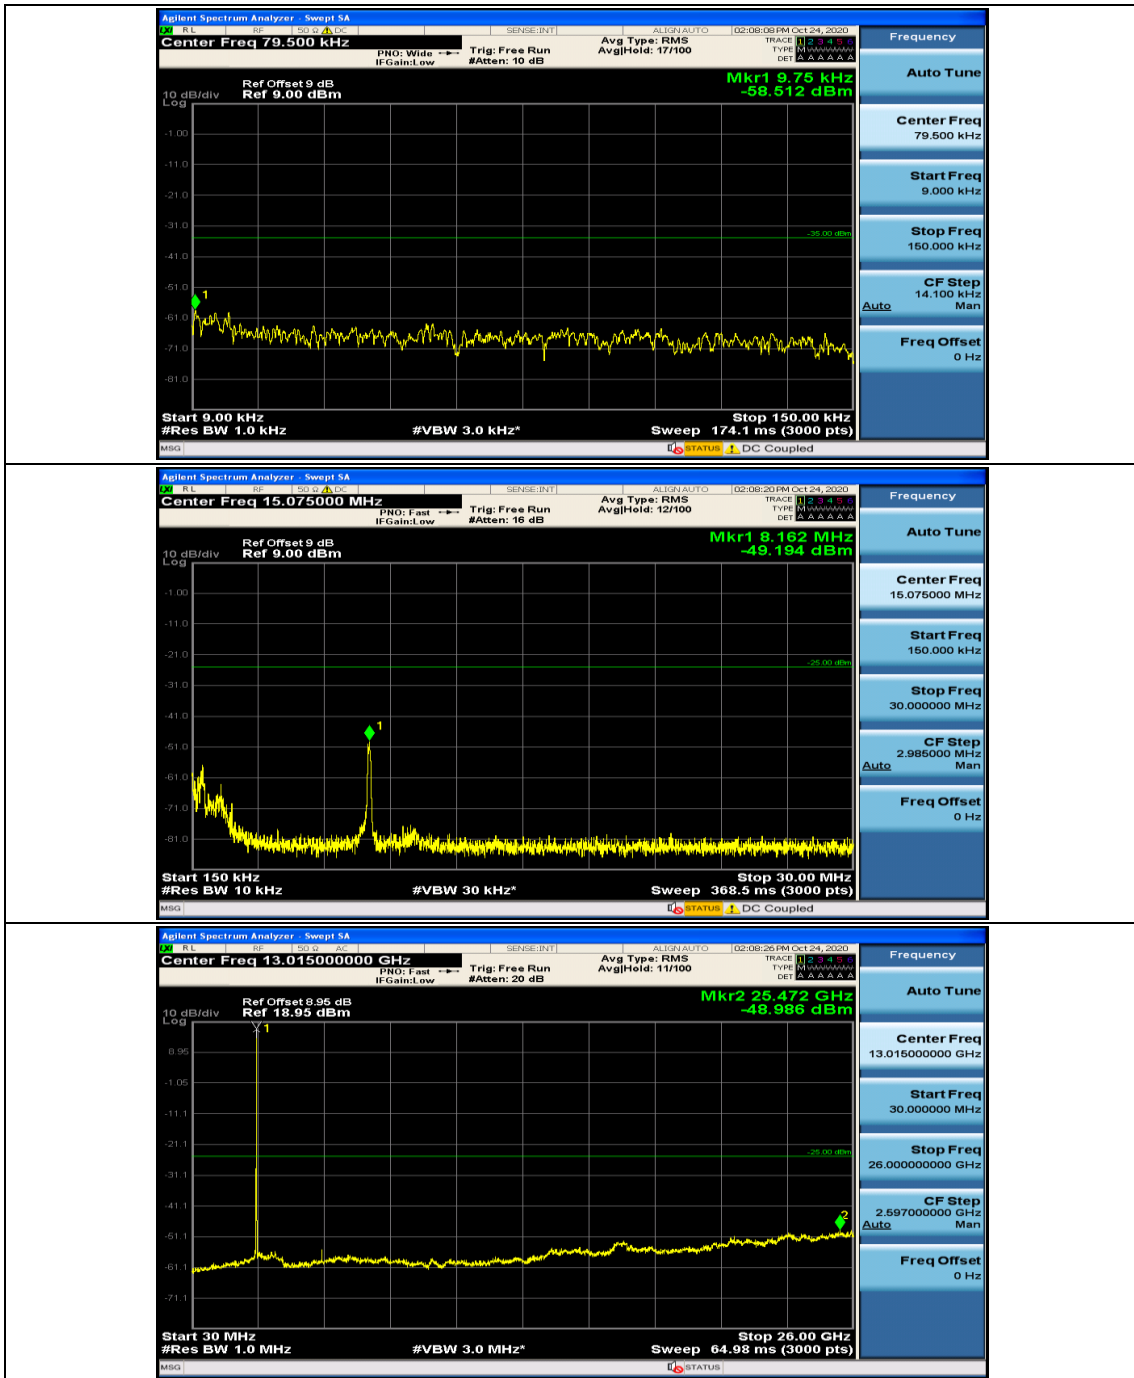

Channel Bandwidth: 10 MHz

Channel Bandwidth: 15 MHz