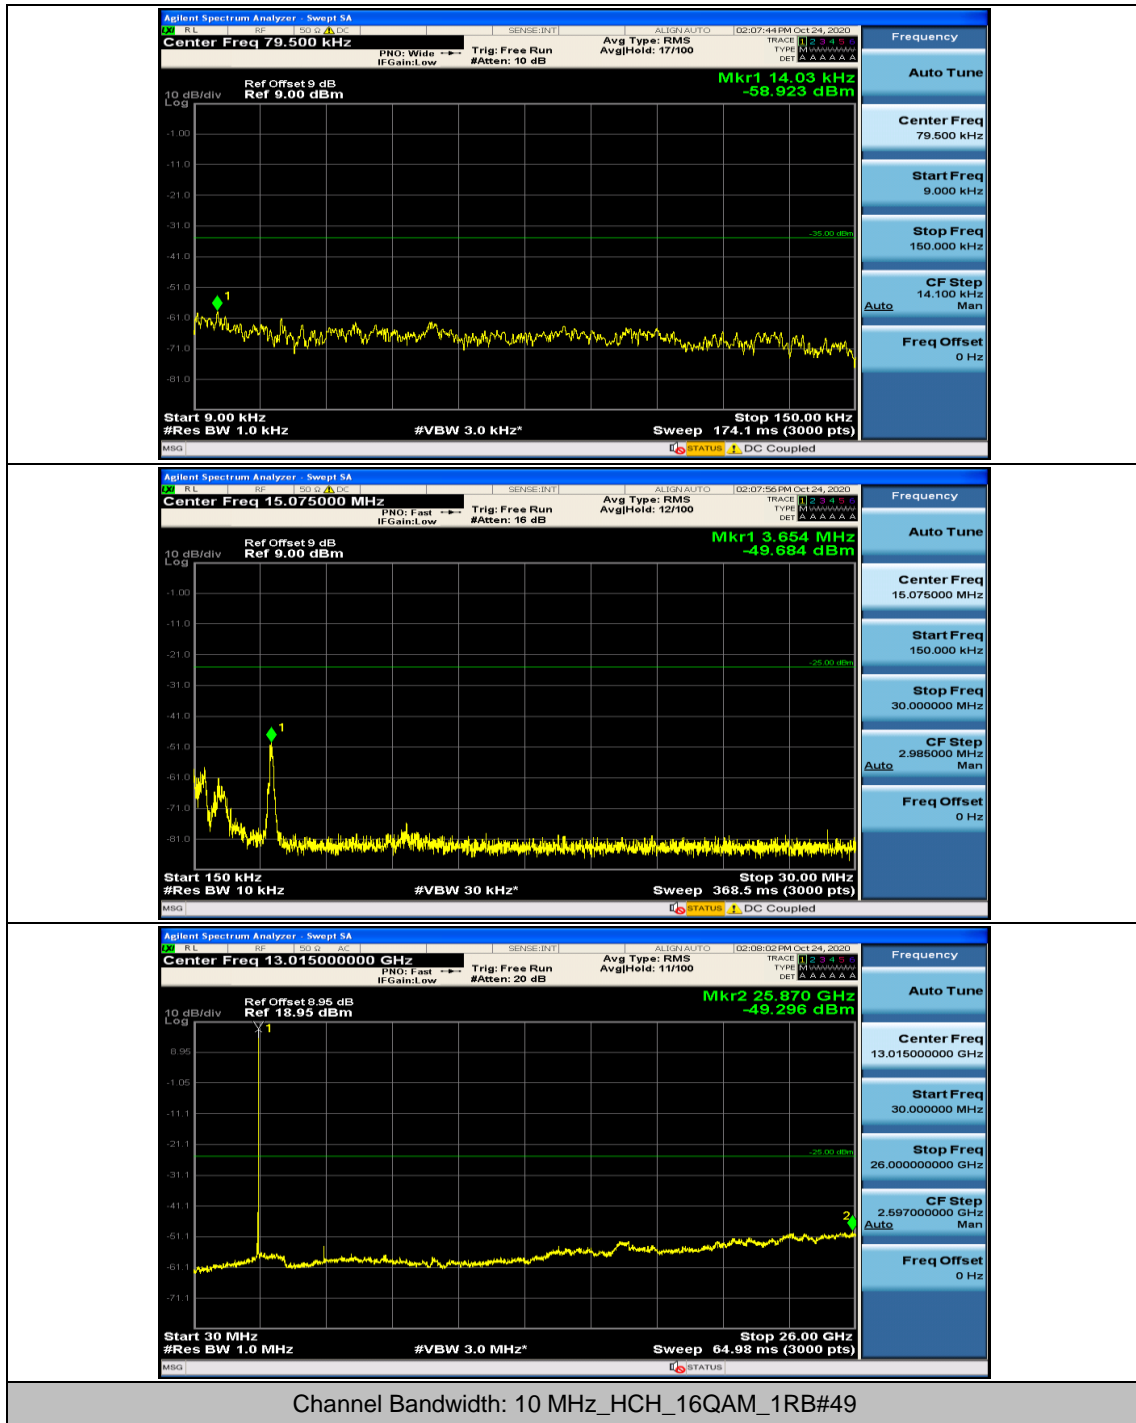

Channel Bandwidth: 10 MHz

Channel Bandwidth: 15 MHz