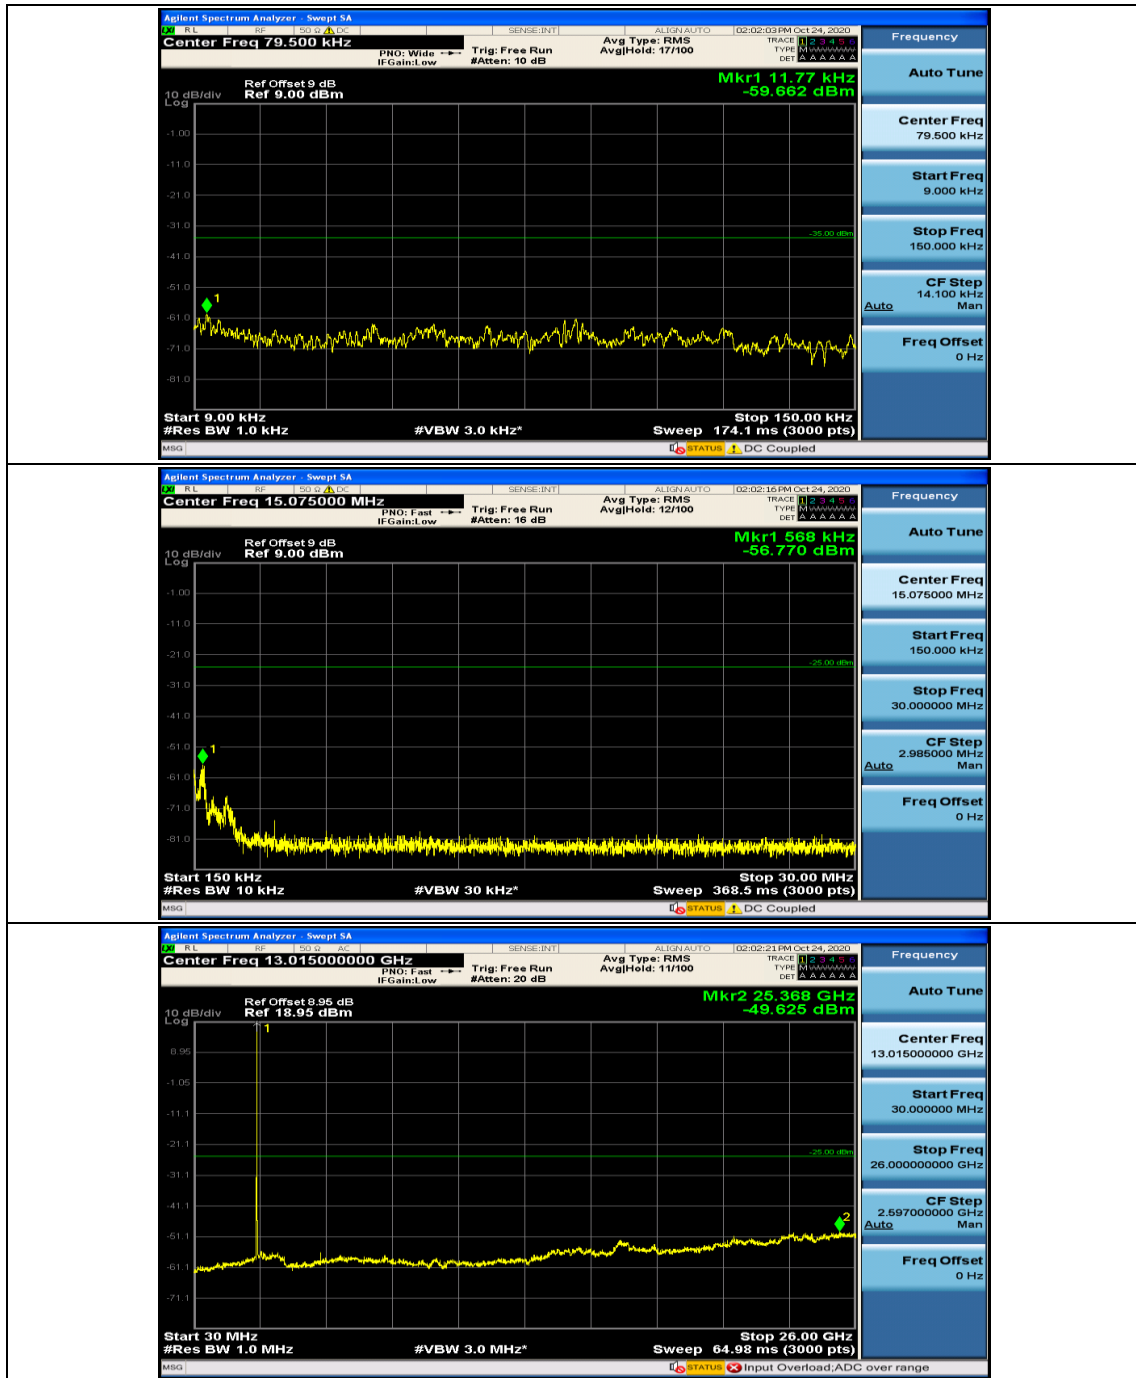

Channel Bandwidth: 10 MHz

Channel Bandwidth: 15 MHz