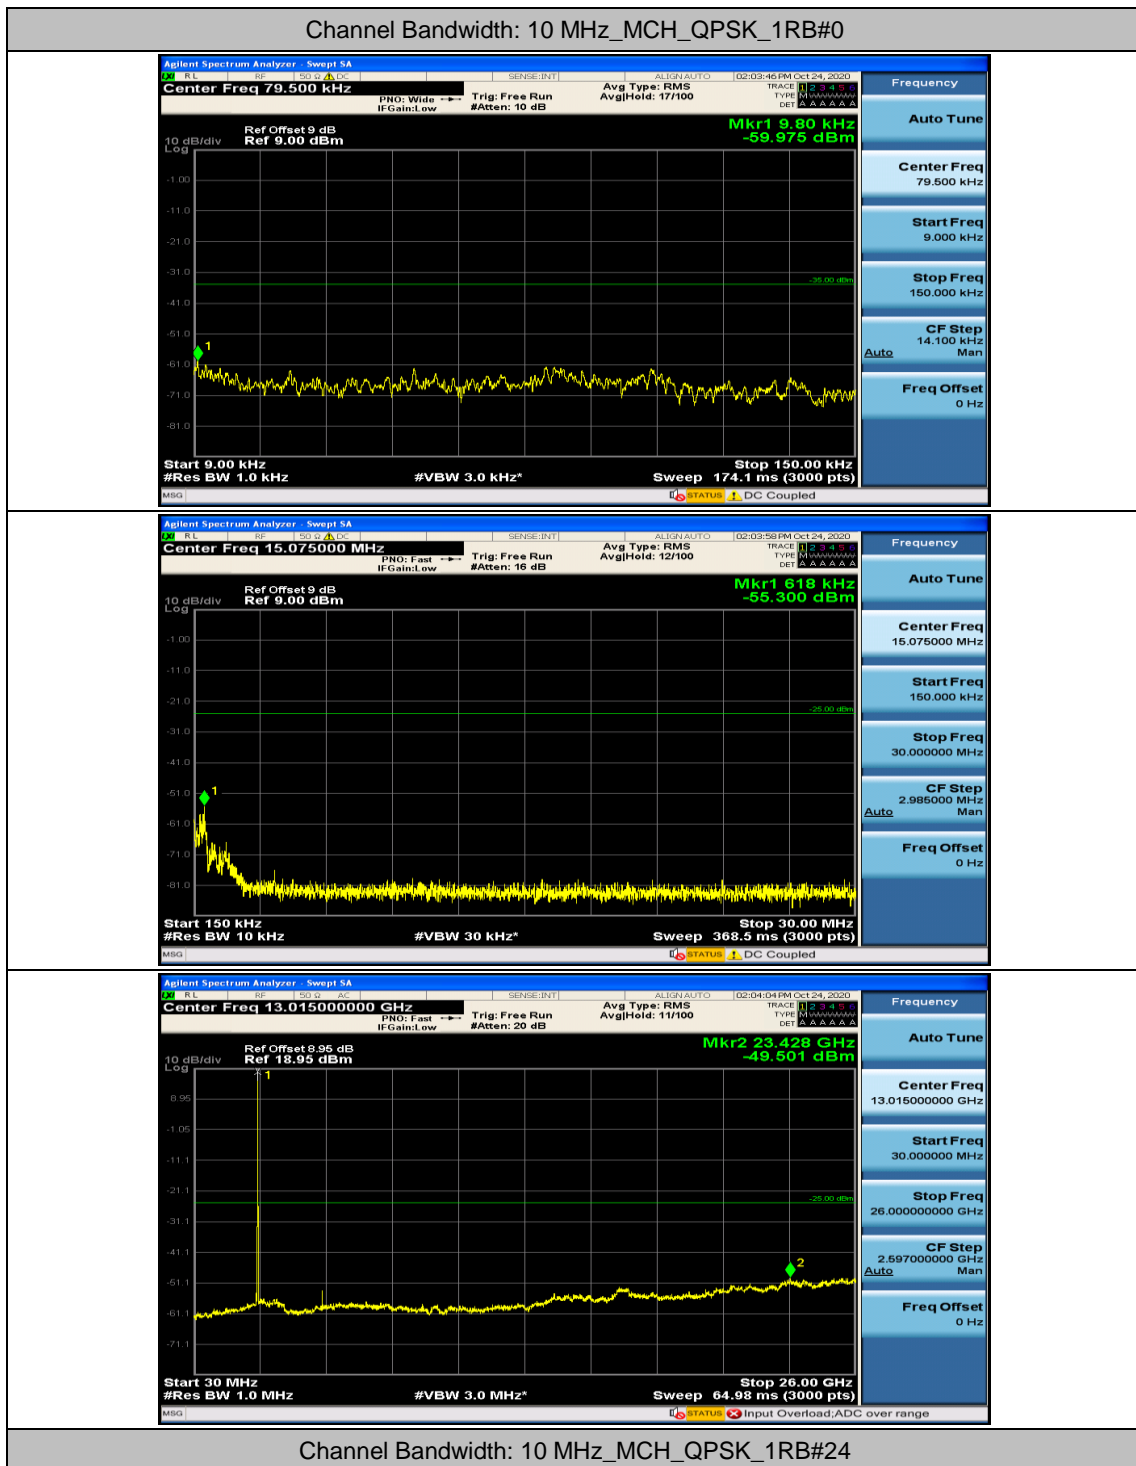

Channel Bandwidth: 10 MHz

Channel Bandwidth: 15 MHz