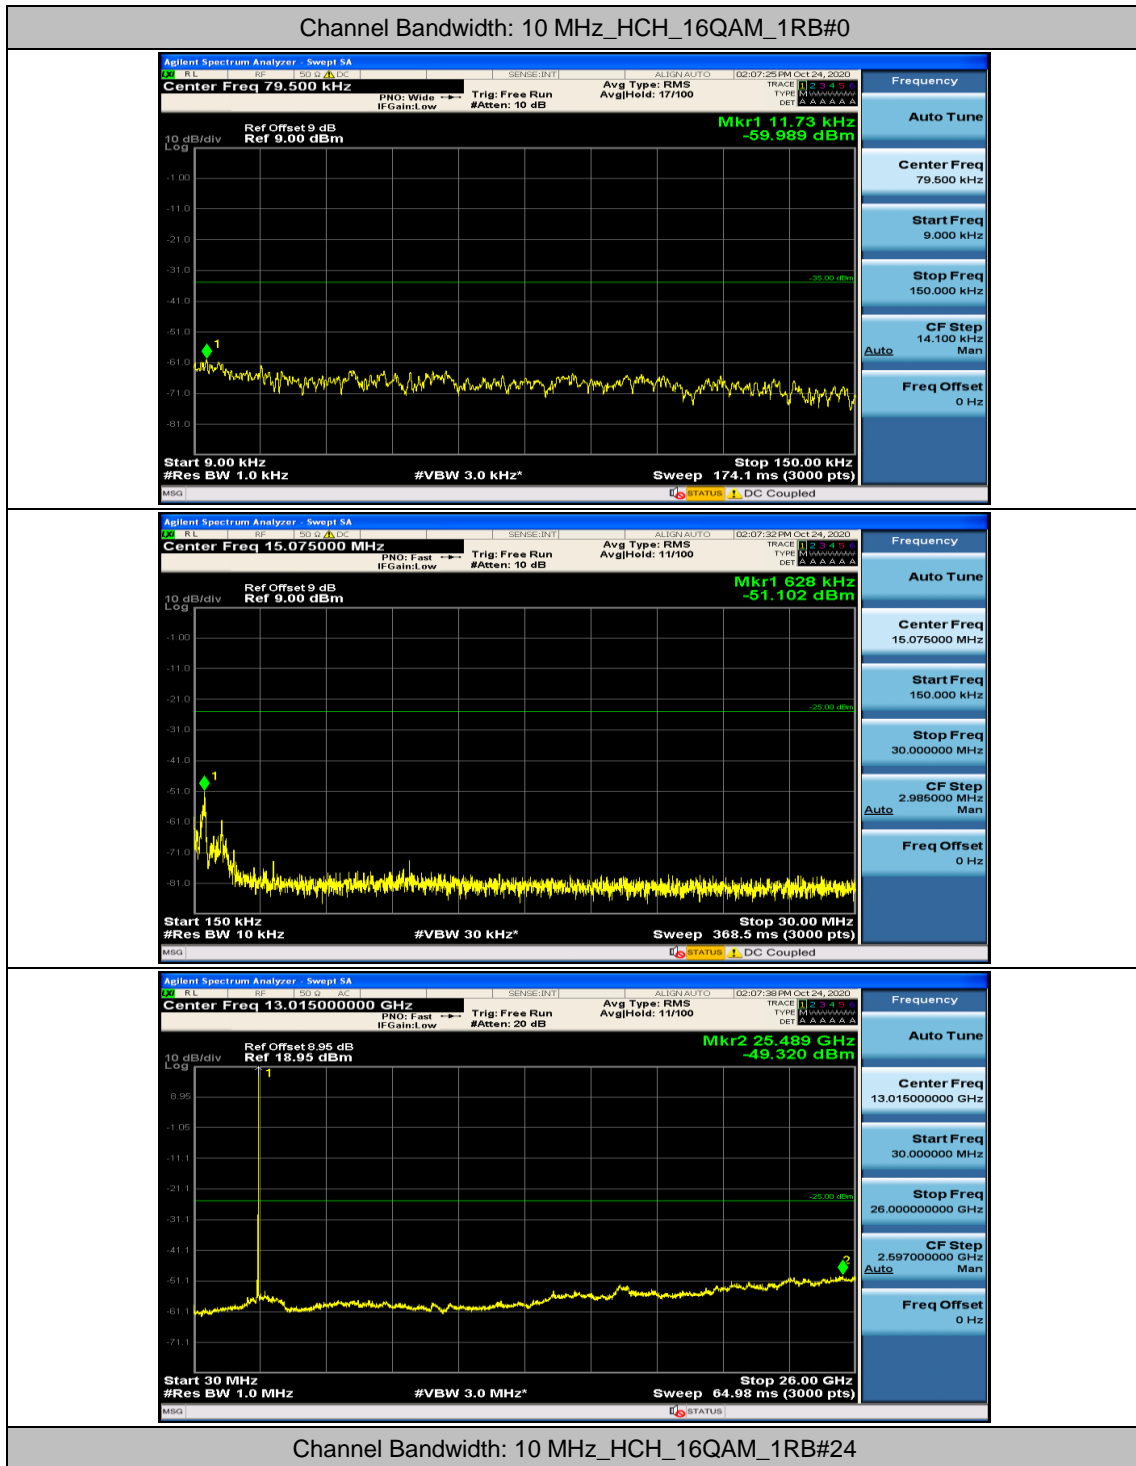

Channel Bandwidth: 10 MHz

Channel Bandwidth: 15 MHz