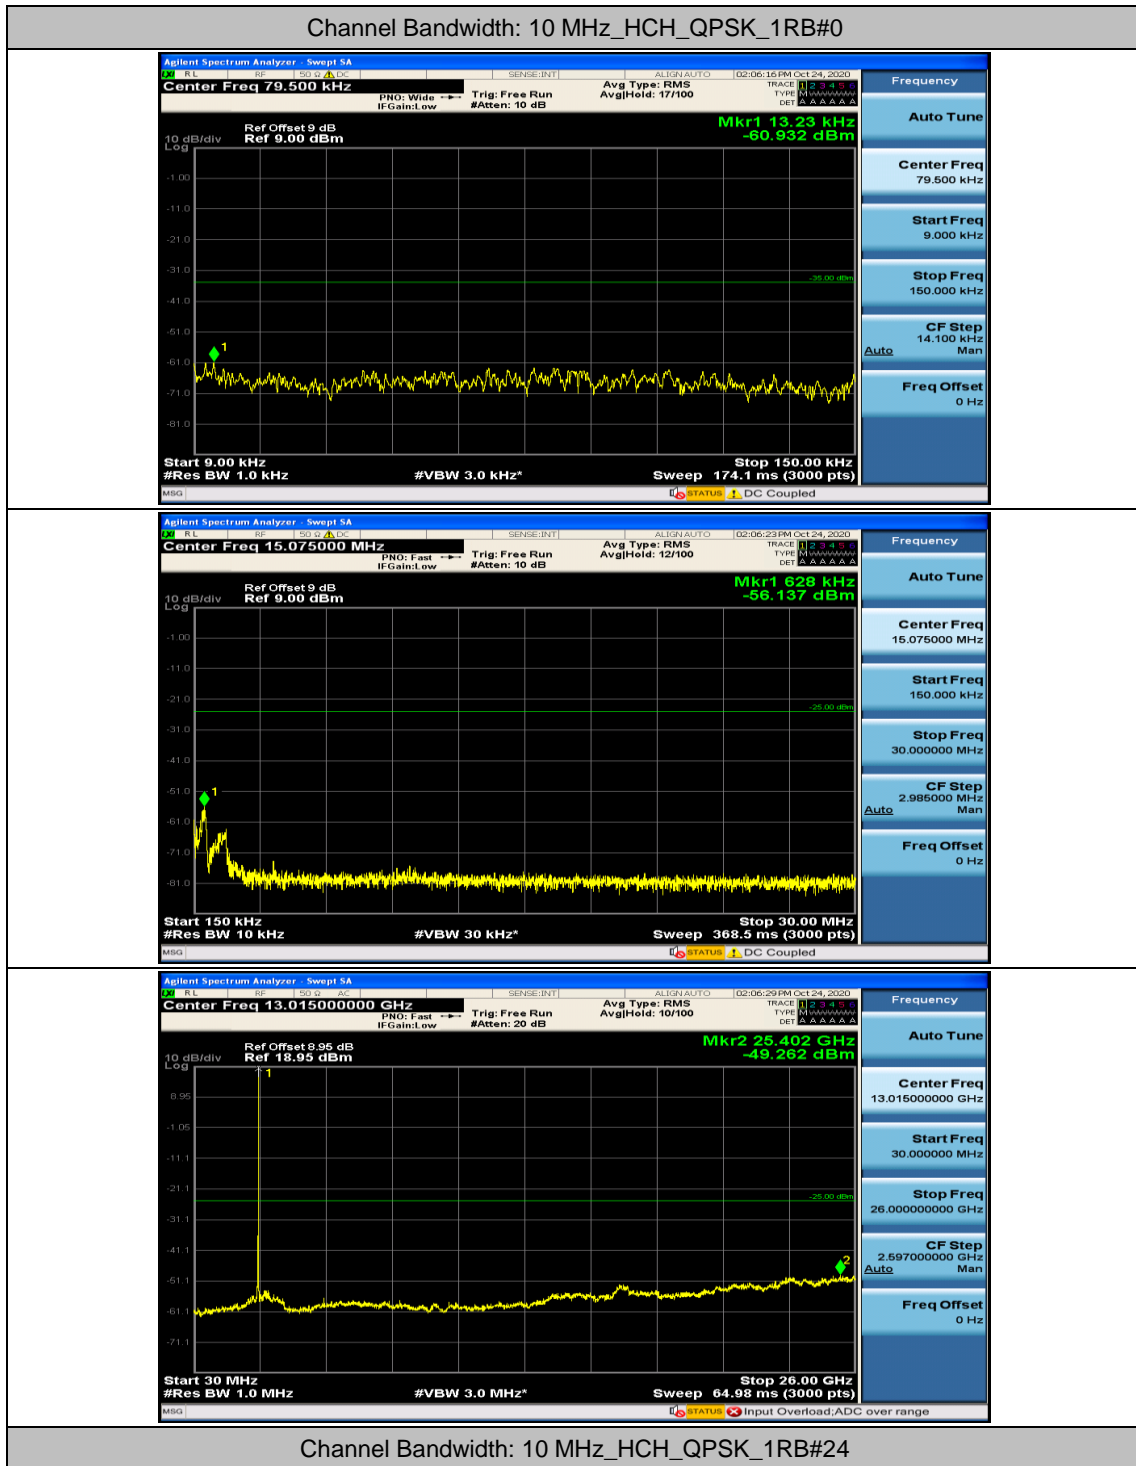

Channel Bandwidth: 10 MHz

Channel Bandwidth: 15 MHz