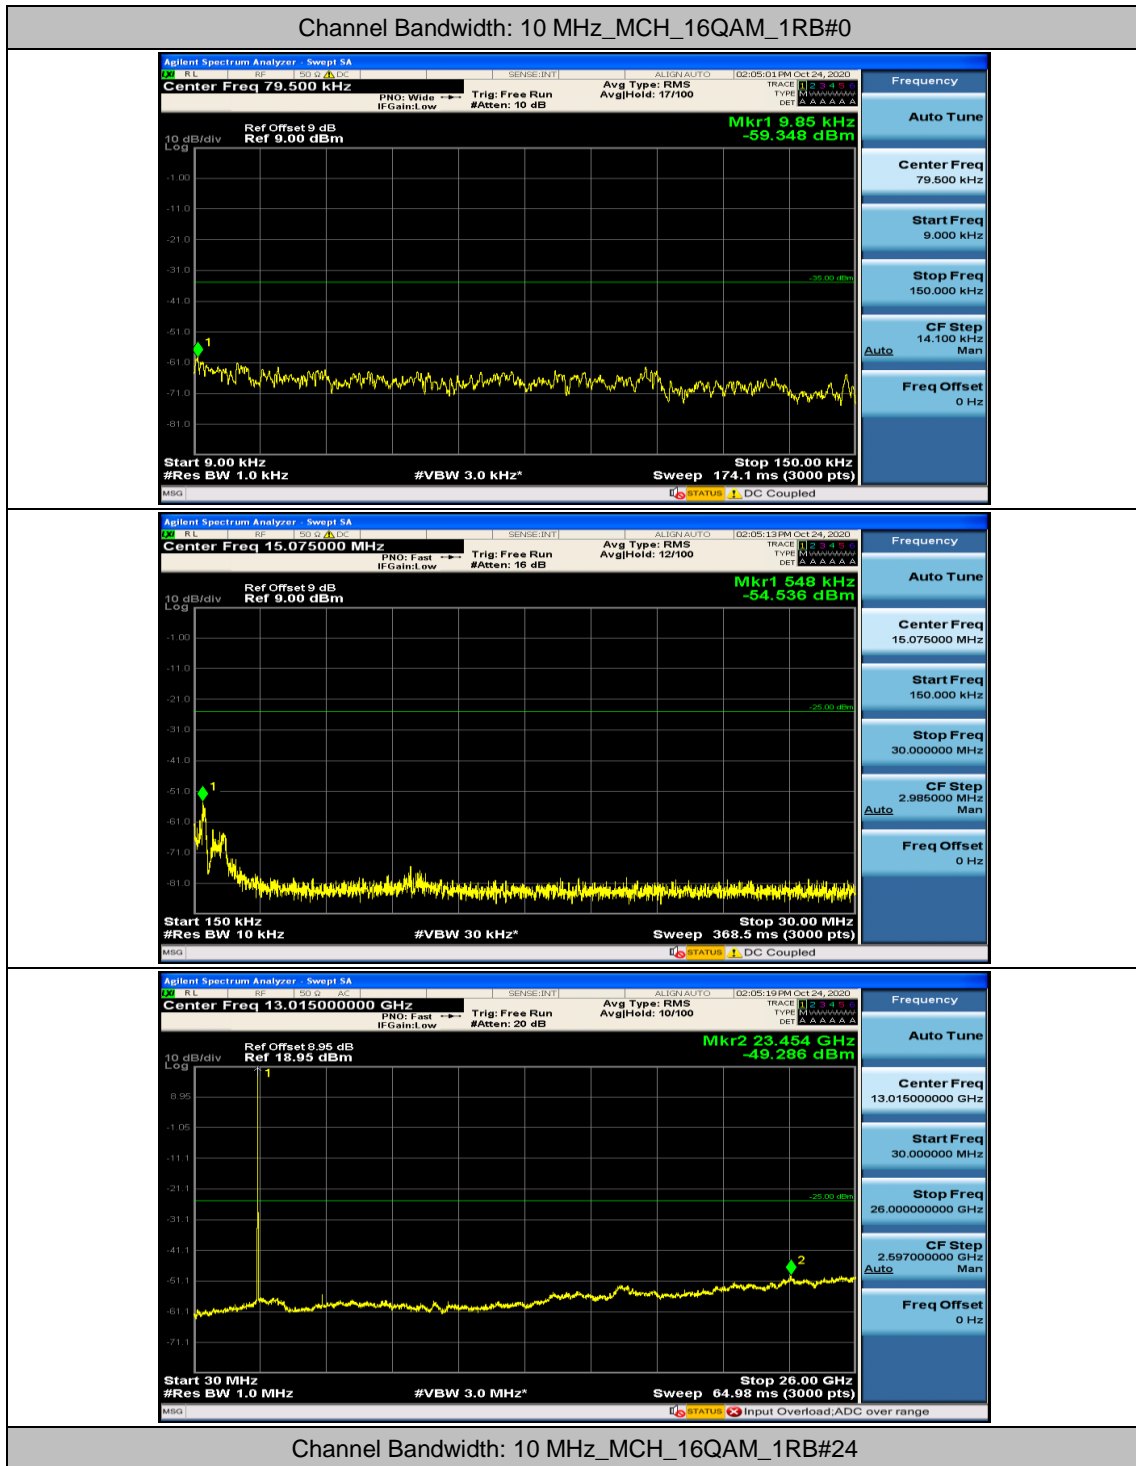

Channel Bandwidth: 10 MHz

Channel Bandwidth: 15 MHz