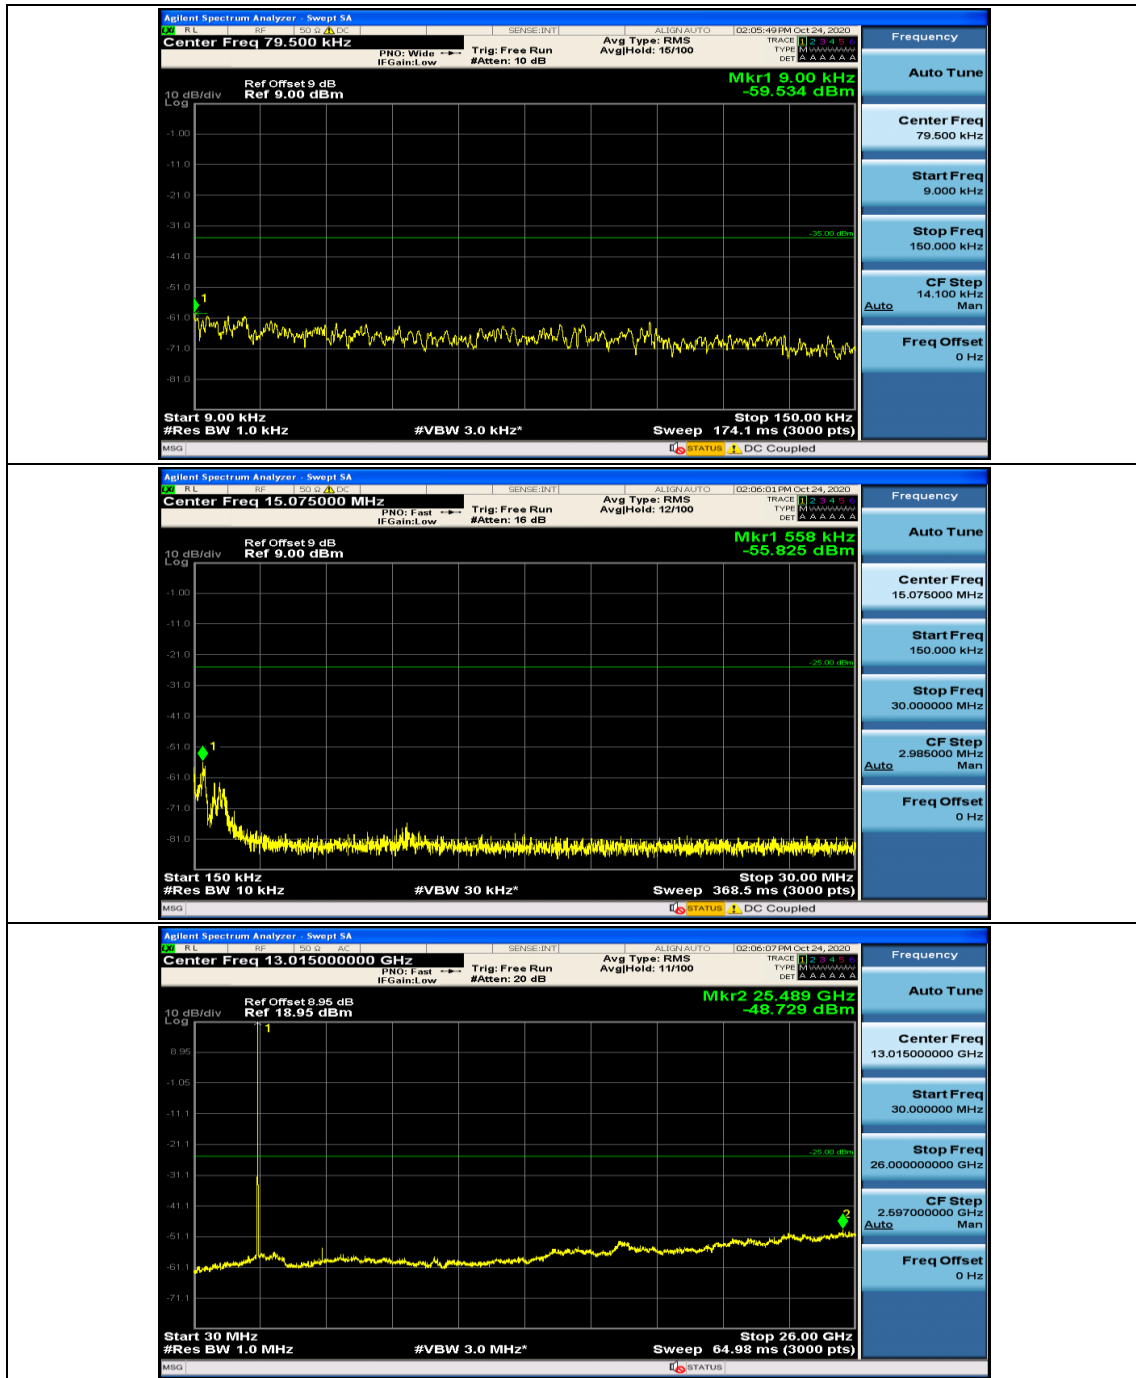

Channel Bandwidth: 10 MHz

Channel Bandwidth: 15 MHz