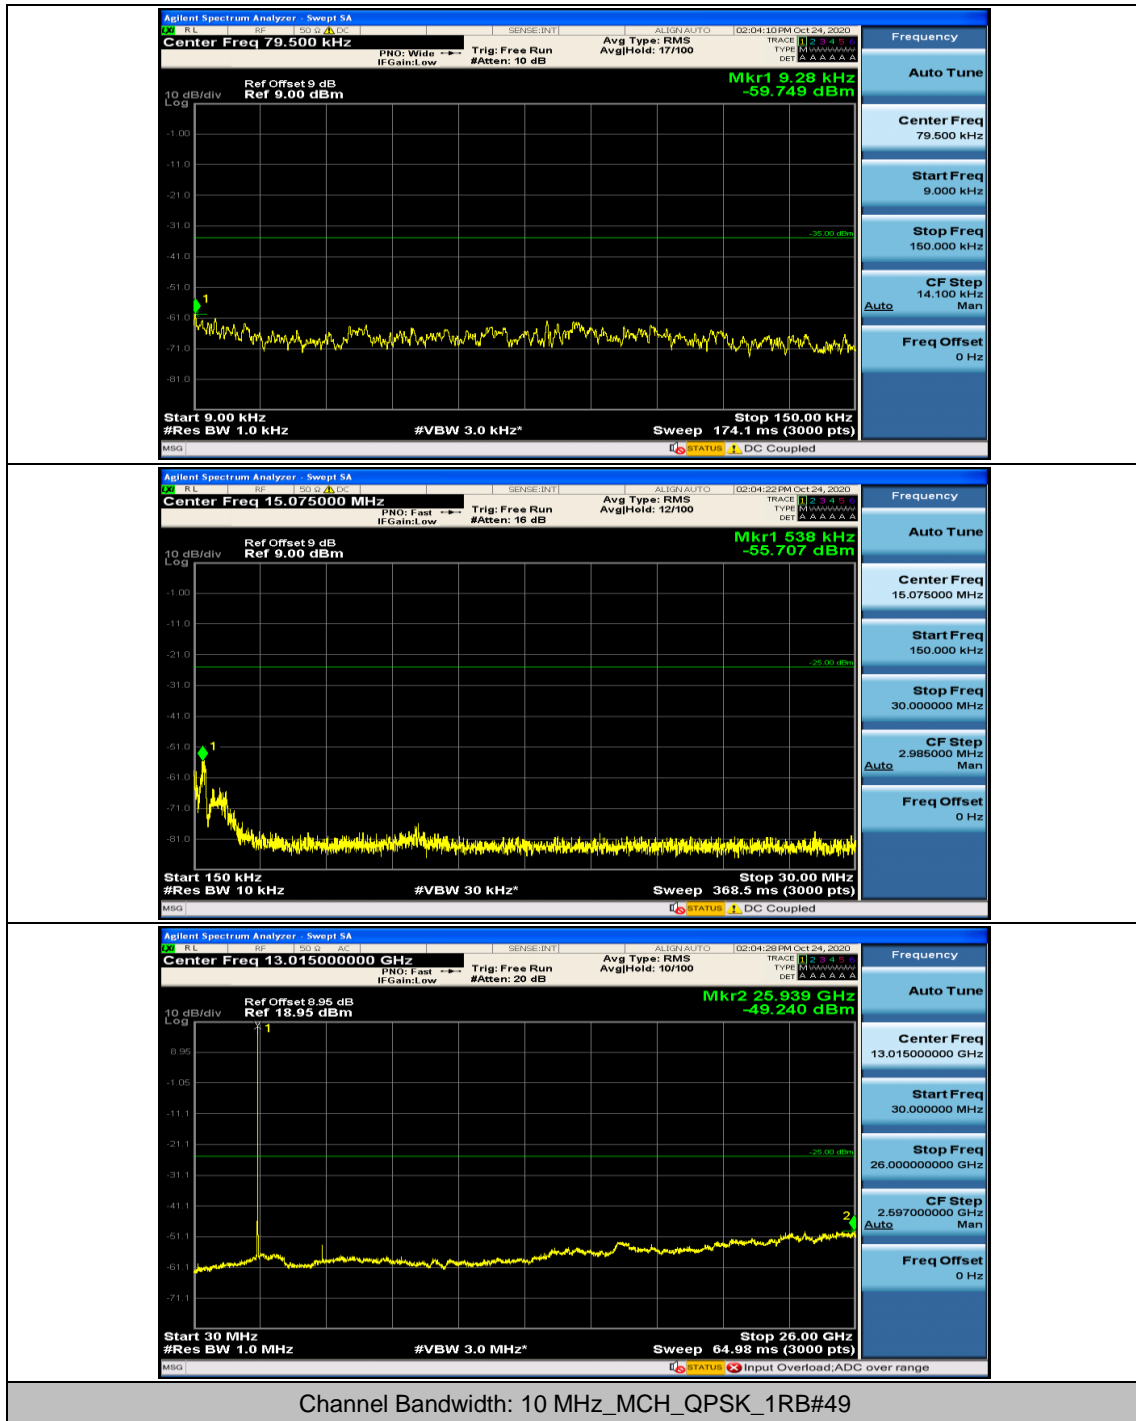

Channel Bandwidth: 10 MHz

Channel Bandwidth: 15 MHz