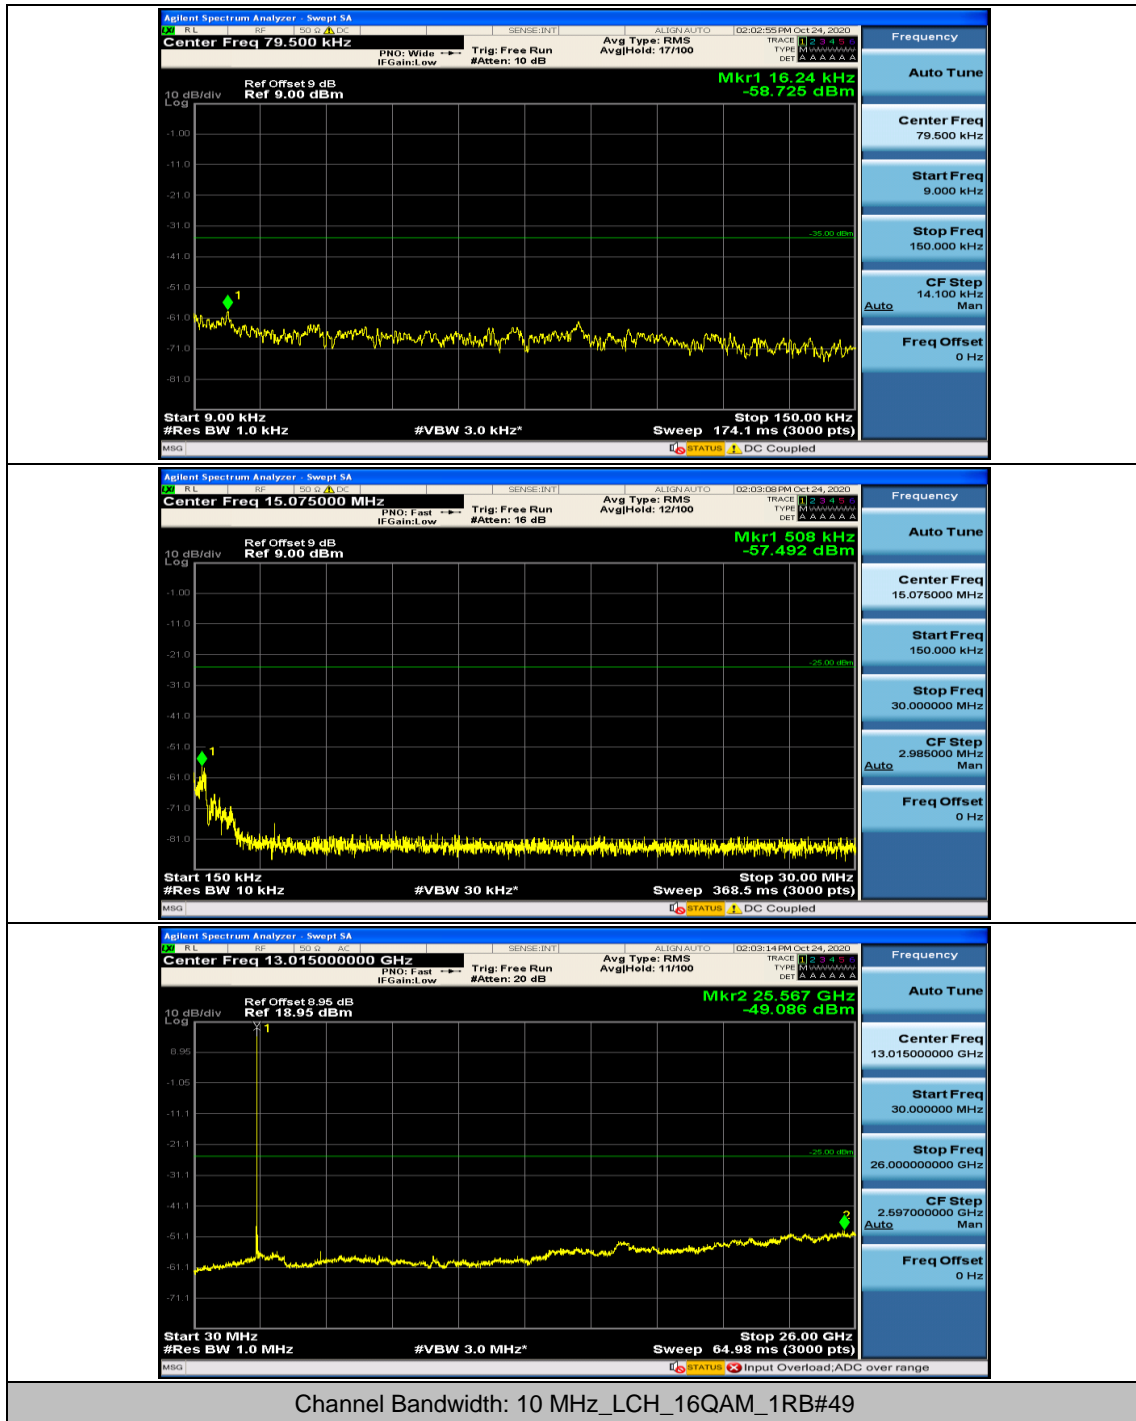

Channel Bandwidth: 10 MHz

Channel Bandwidth: 15 MHz