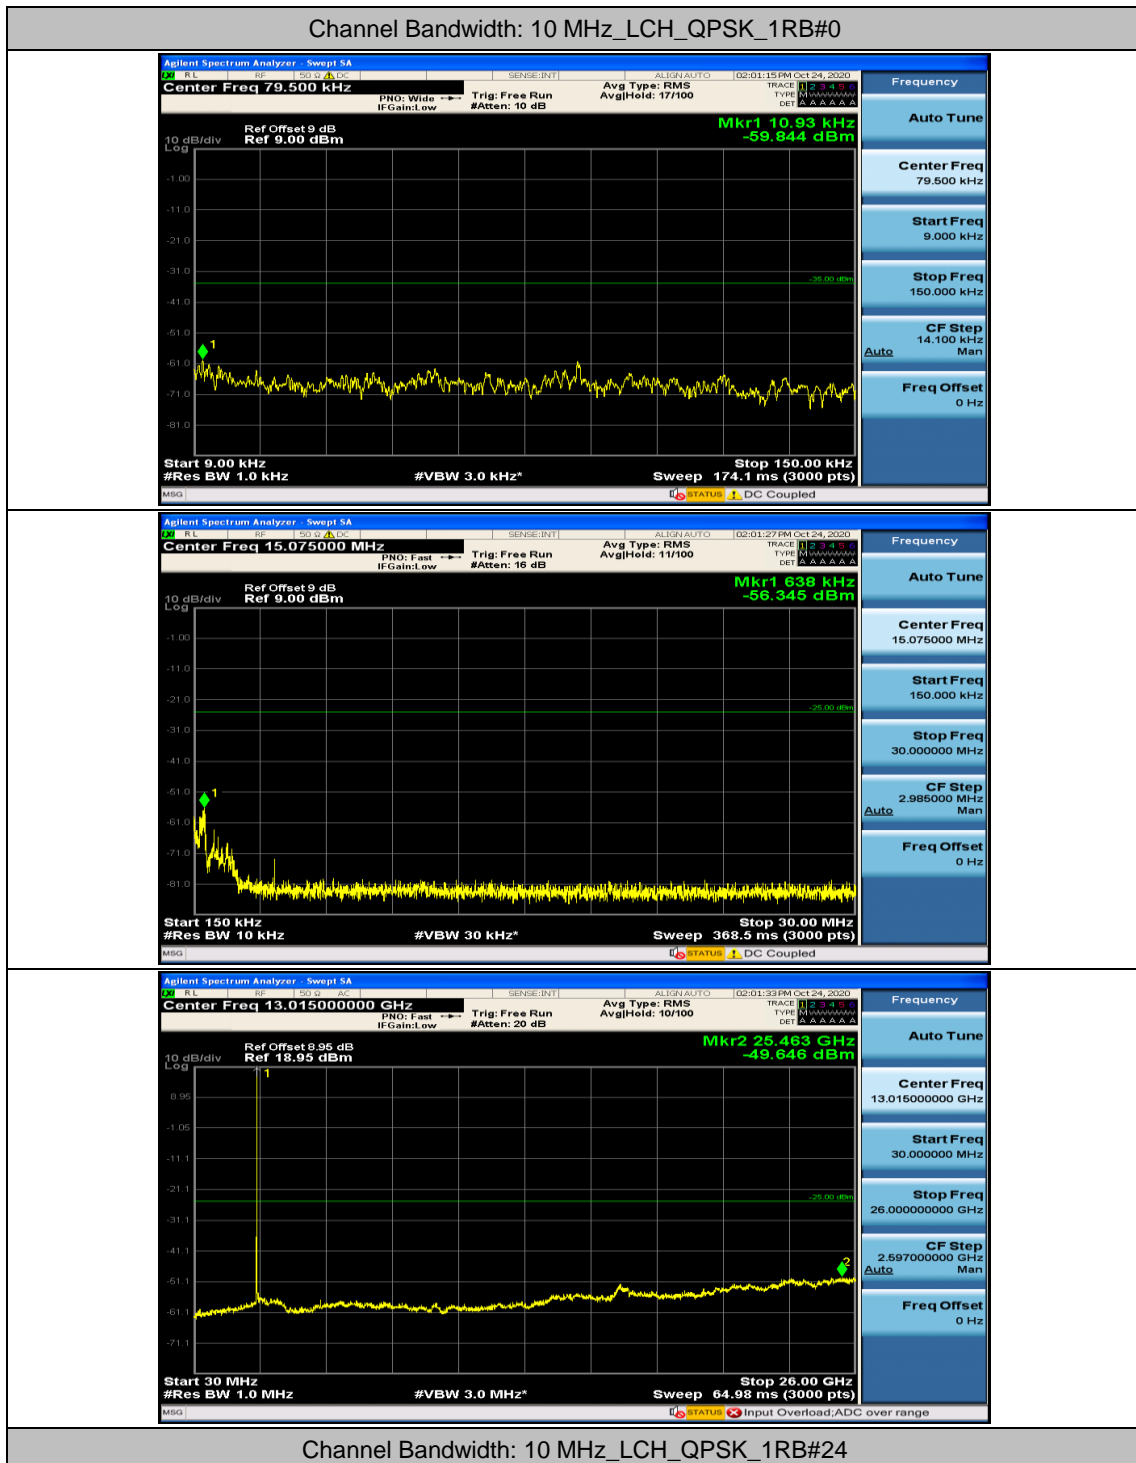

Channel Bandwidth: 10 MHz

Channel Bandwidth: 15 MHz