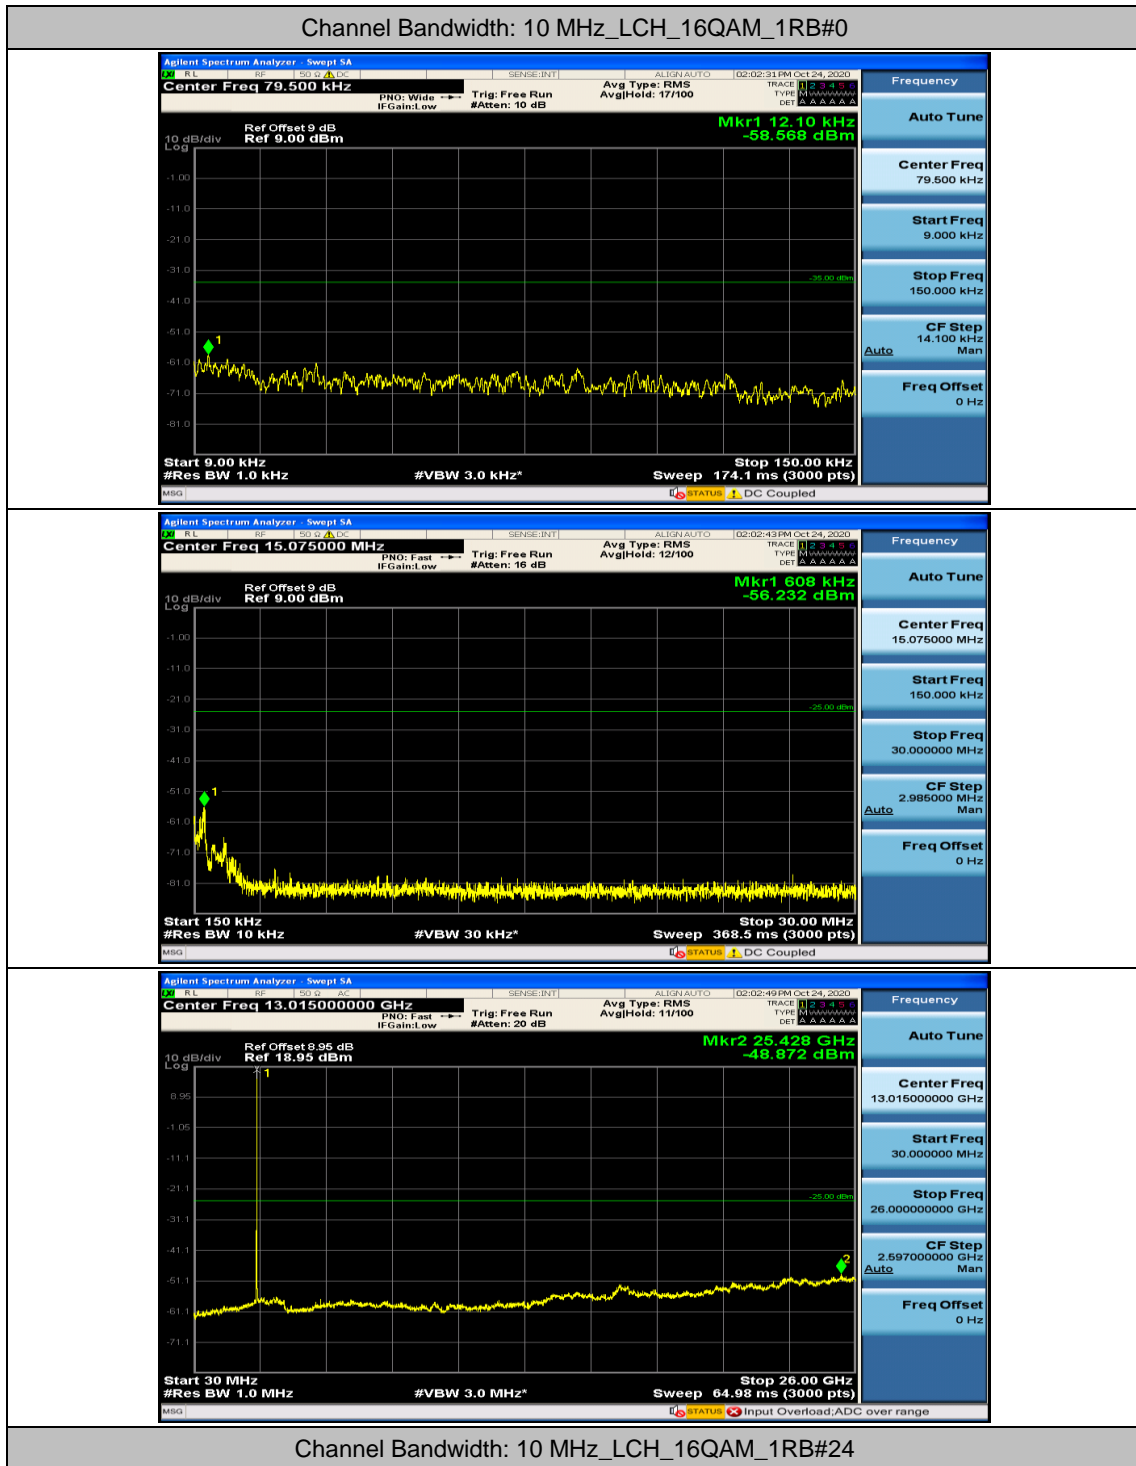

Channel Bandwidth: 10 MHz

Channel Bandwidth: 15 MHz