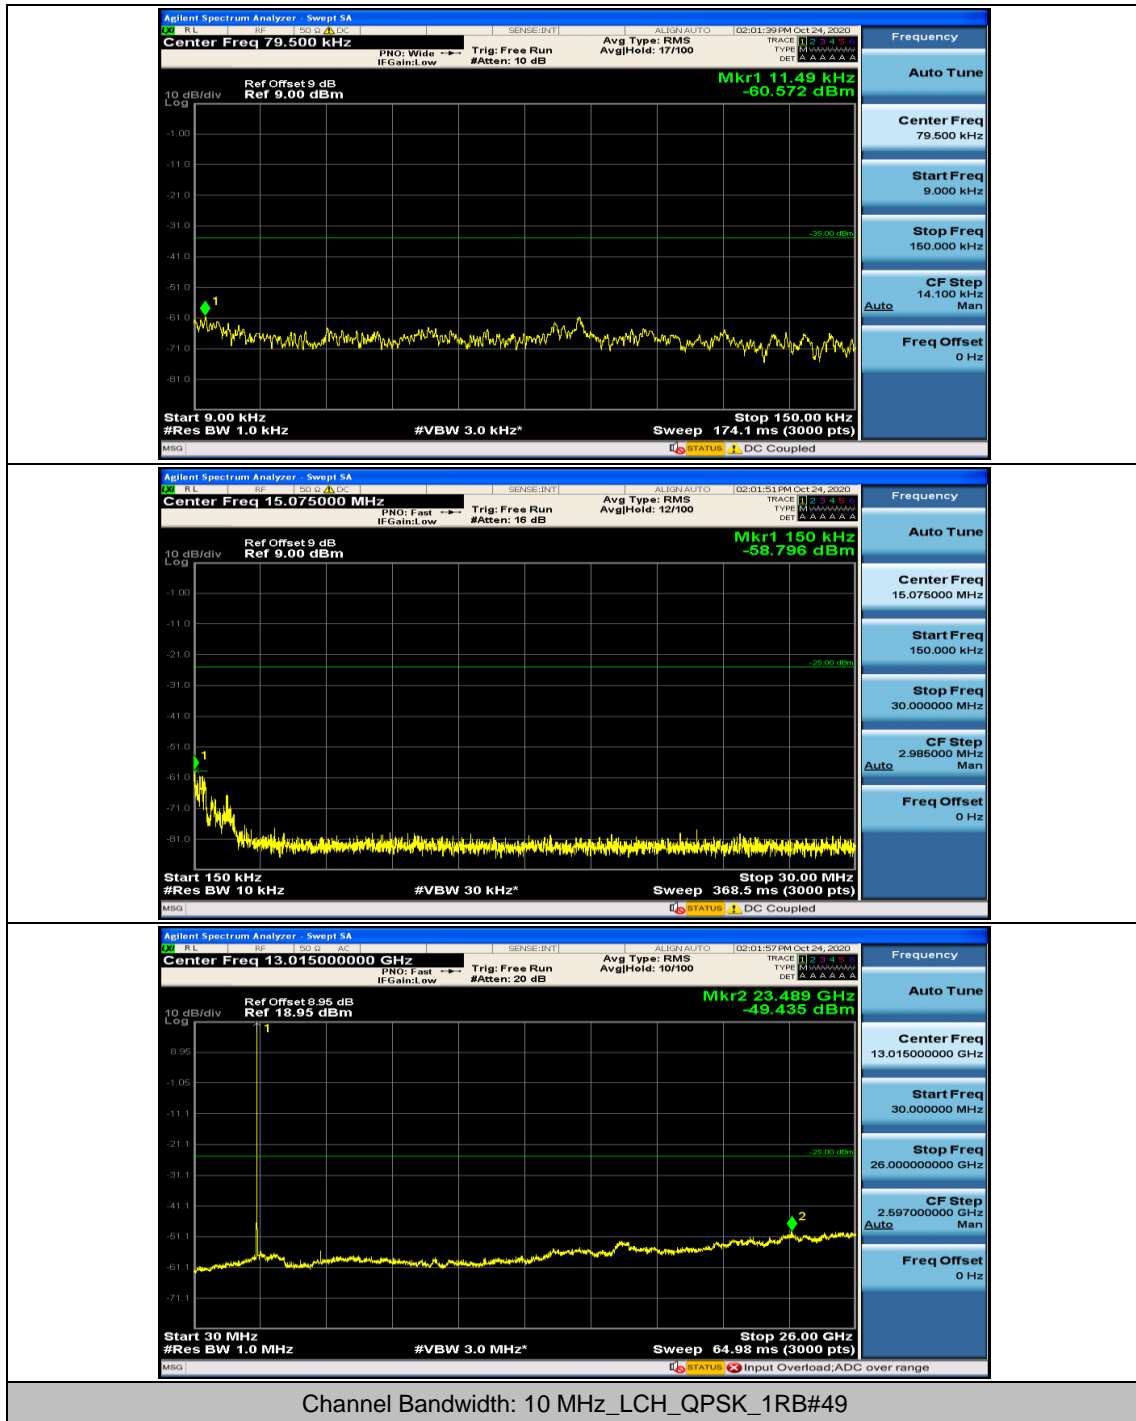

Channel Bandwidth: 10 MHz

Channel Bandwidth: 15 MHz