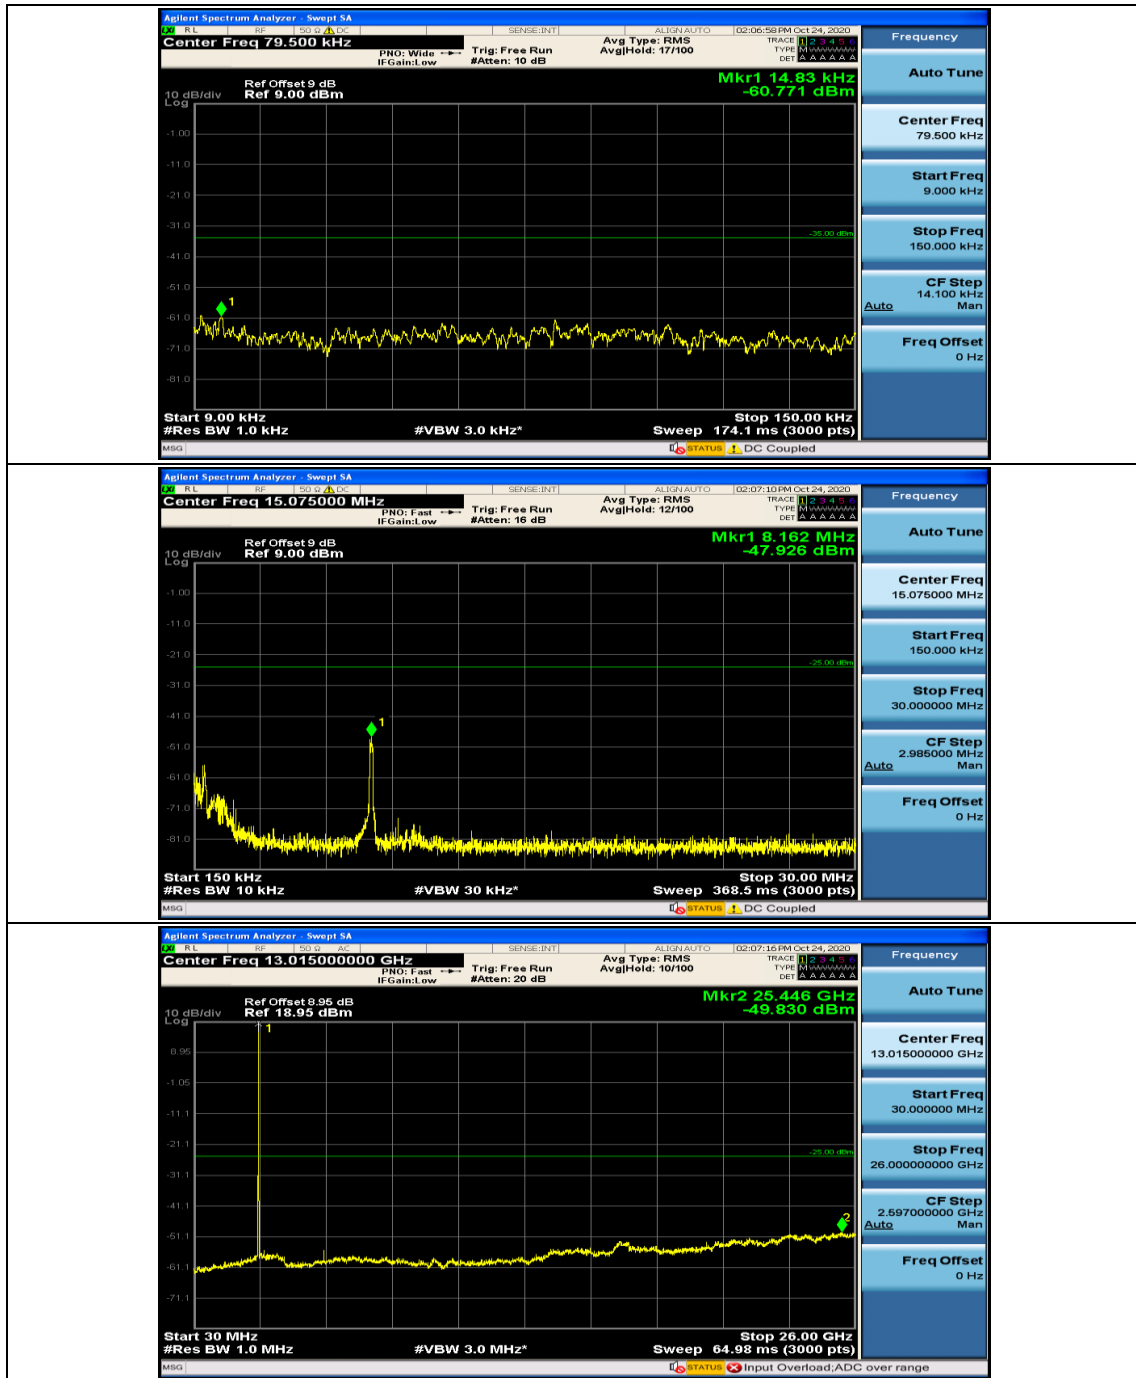

Channel Bandwidth: 10 MHz

Channel Bandwidth: 15 MHz