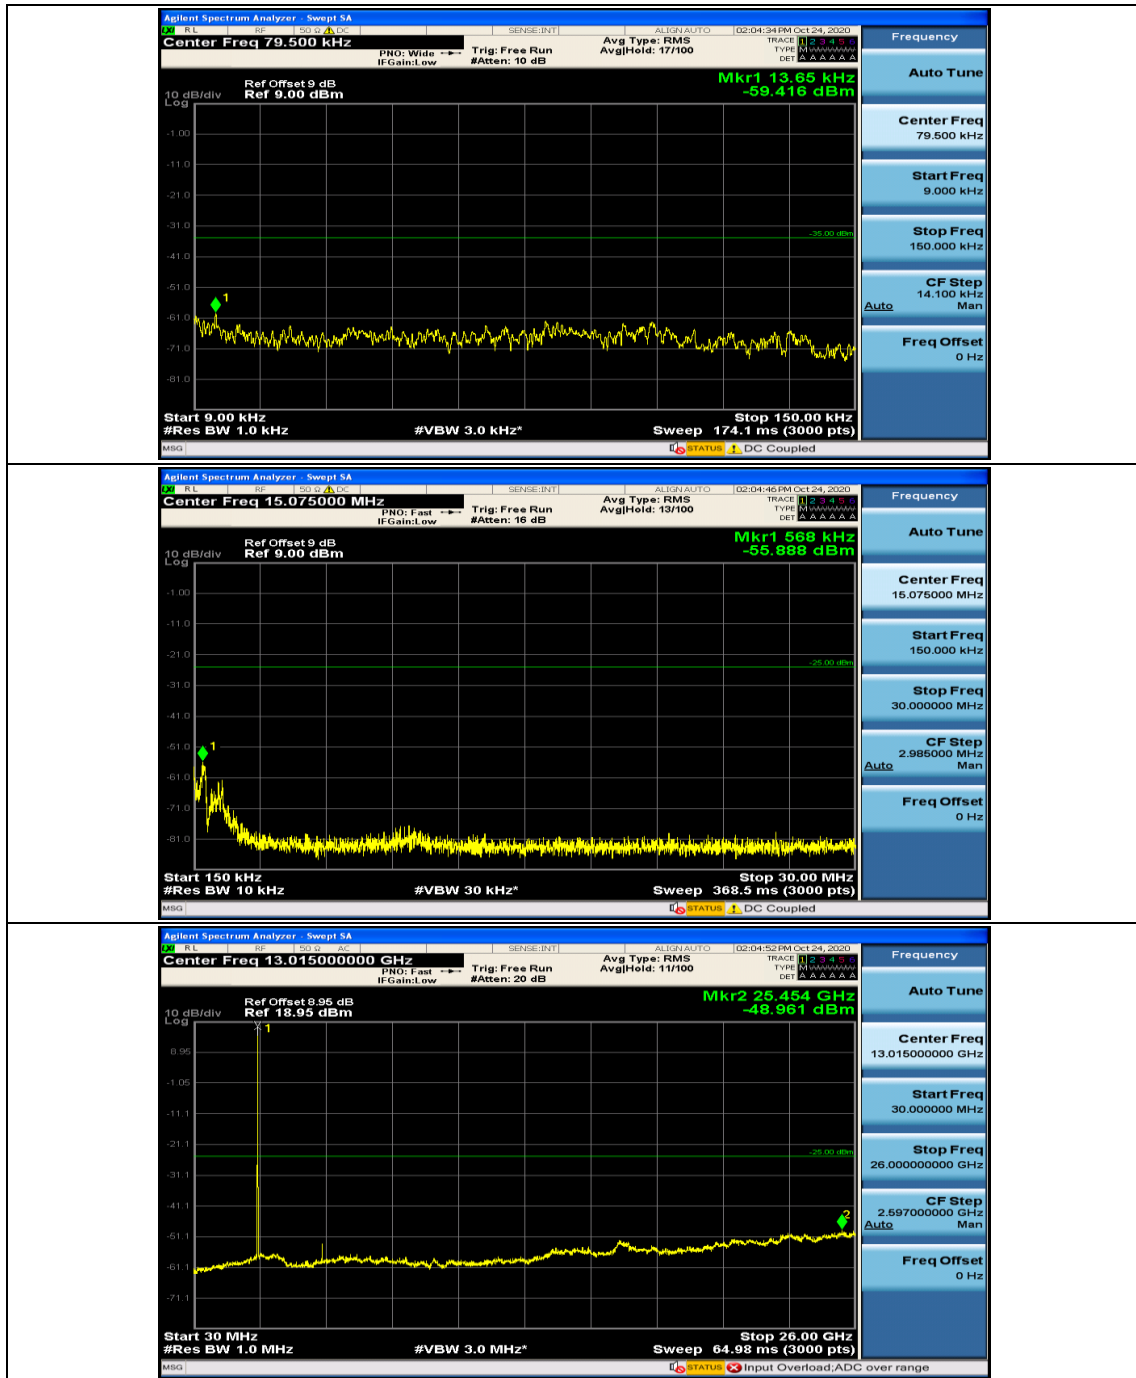

Channel Bandwidth: 10 MHz

Channel Bandwidth: 15 MHz