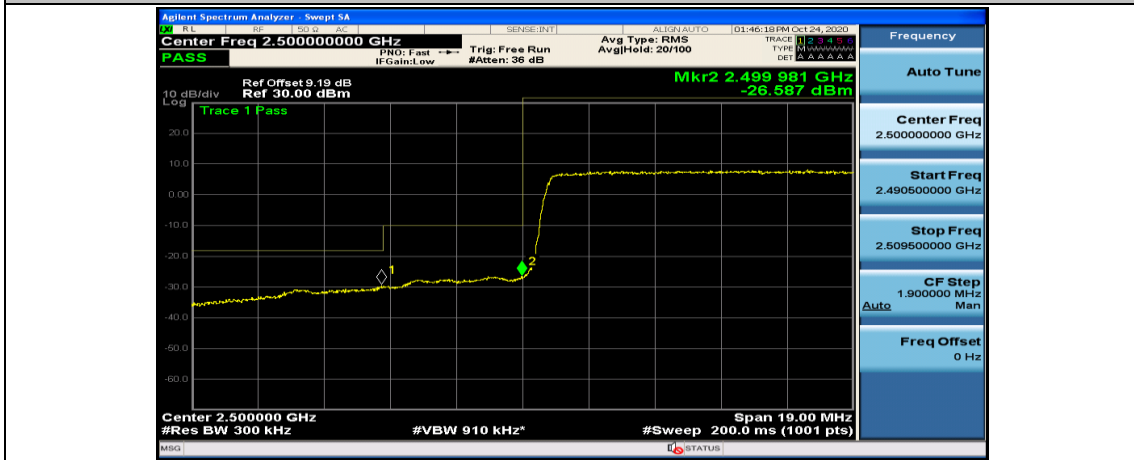

(Channel Bandwidth:15 MHz)_LCH_16QAM_75RB#0

(Channel Bandwidth:15 MHz)_HCH_16QAM_1RB#0

(Channel Bandwidth:15 MHz)_HCH_16QAM_1RB#37

(Channel Bandwidth:15 MHz)_HCH_16QAM_1RB#74

(Channel Bandwidth:15 MHz)_HCH_16QAM_37RB#0

(Channel Bandwidth:15 MHz)_HCH_16QAM_37RB#18

(Channel Bandwidth:15 MHz)_HCH_16QAM_37RB#38

(Channel Bandwidth:15 MHz)_HCH_16QAM_75RB#0

Channel Bandwidth: 20 MHz

(Channel Bandwidth:20 MHz)_LCH_QPSK_50RB#25

(Channel Bandwidth:20 MHz)_LCH_QPSK_50RB#50