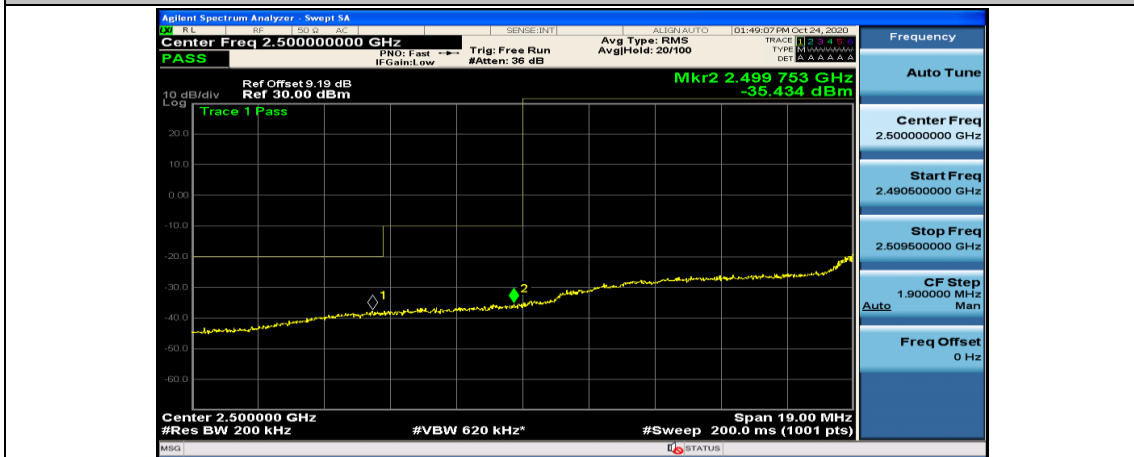

(Channel Bandwidth:15 MHz)_HCH_16QAM_37RB#18

(Channel Bandwidth:15 MHz)_HCH_16QAM_37RB#38

(Channel Bandwidth:15 MHz)_HCH_16QAM_75RB#0

Channel Bandwidth: 20 MHz

(Channel Bandwidth:20 MHz)_LCH_QPSK_50RB#25

(Channel Bandwidth:20 MHz)_LCH_QPSK_50RB#50