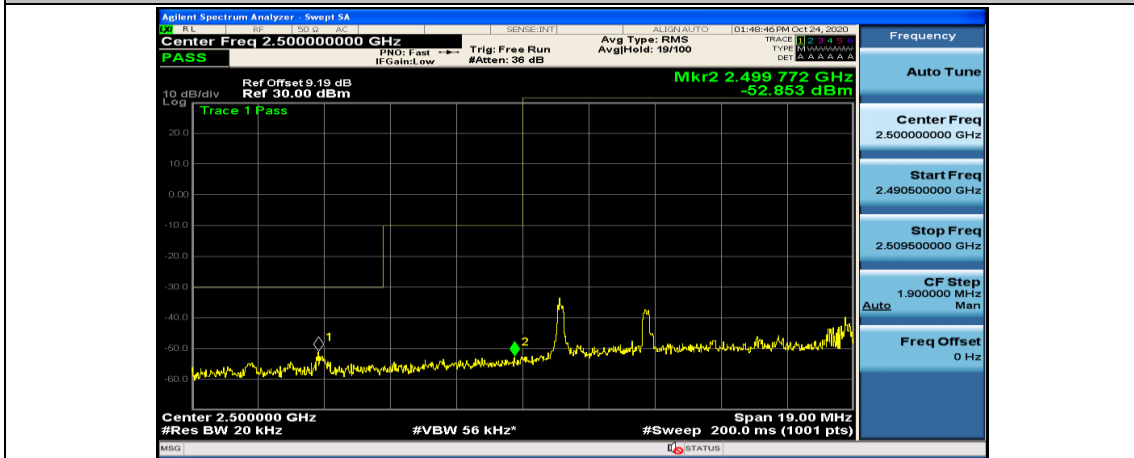

(Channel Bandwidth:20 MHz)_HCH_QPSK_50RB#25

(Channel Bandwidth:20 MHz)_HCH_QPSK_50RB#50

(Channel Bandwidth:20 MHz)_HCH_QPSK_100RB#0

(Channel Bandwidth:20 MHz)_LCH_16QAM_1RB#0

(Channel Bandwidth:20 MHz)_LCH_16QAM_1RB#49

(Channel Bandwidth:20 MHz)_LCH_16QAM_1RB#99

(Channel Bandwidth:20 MHz)_LCH_16QAM_50RB#0

(Channel Bandwidth:20 MHz)_LCH_16QAM_50RB#25

(Channel Bandwidth:20 MHz)_LCH_16QAM_50RB#50

(Channel Bandwidth:20 MHz)_LCH_16QAM_100RB#0