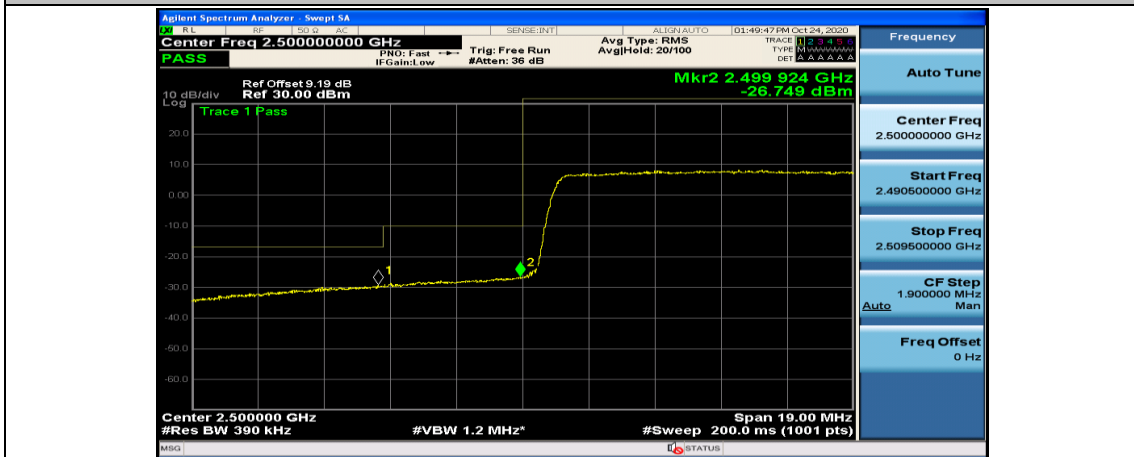

(Channel Bandwidth:20 MHz)_LCH_16QAM_1RB#99

(Channel Bandwidth:20 MHz)_LCH_16QAM_50RB#0

(Channel Bandwidth:20 MHz)_LCH_16QAM_50RB#25

(Channel Bandwidth:20 MHz)_LCH_16QAM_50RB#50

(Channel Bandwidth:20 MHz)_LCH_16QAM_100RB#0