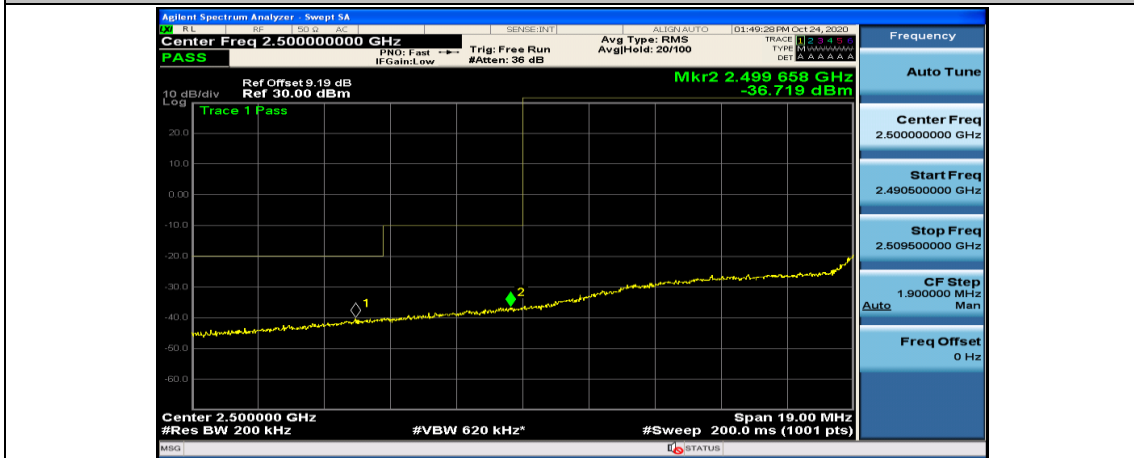

(Channel Bandwidth:20 MHz)_LCH_16QAM_1RB#99

(Channel Bandwidth:20 MHz)_LCH_16QAM_50RB#0

(Channel Bandwidth:20 MHz)_LCH_16QAM_50RB#25

(Channel Bandwidth:20 MHz)_LCH_16QAM_50RB#50

(Channel Bandwidth:20 MHz)_LCH_16QAM_100RB#0