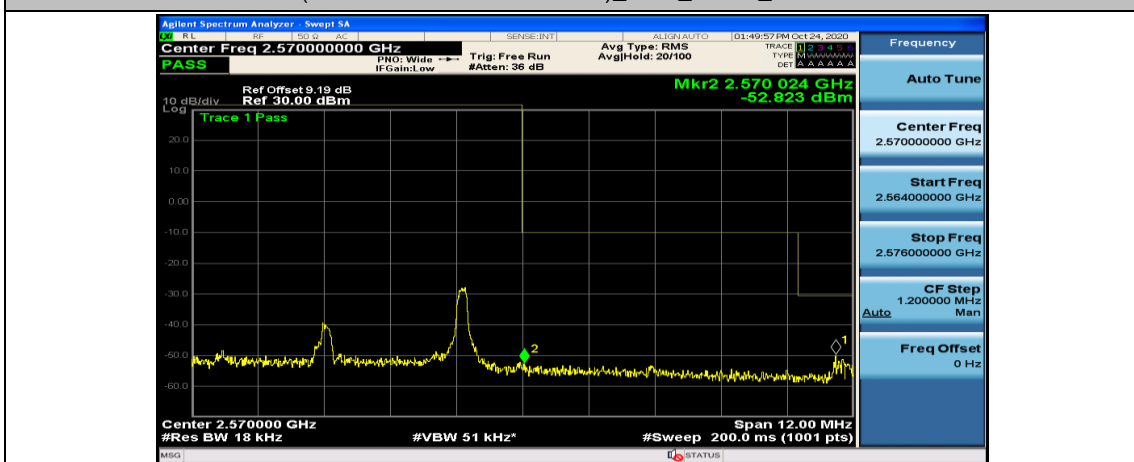

(Channel Bandwidth:15 MHz)_HCH_16QAM_37RB#18

(Channel Bandwidth:15 MHz)_HCH_16QAM_37RB#38

(Channel Bandwidth:15 MHz)_HCH_16QAM_75RB#0

Channel Bandwidth: 20 MHz

(Channel Bandwidth:20 MHz)_LCH_QPSK_50RB#25

(Channel Bandwidth:20 MHz)_LCH_QPSK_50RB#50

(Channel Bandwidth:20 MHz)_LCH_QPSK_100RB#0

(Channel Bandwidth:20 MHz)_HCH_QPSK_1RB#0

(Channel Bandwidth:20 MHz)_HCH_QPSK_1RB#49

(Channel Bandwidth:20 MHz)_HCH_QPSK_1RB#99

(Channel Bandwidth:20 MHz)_HCH_QPSK_50RB#0