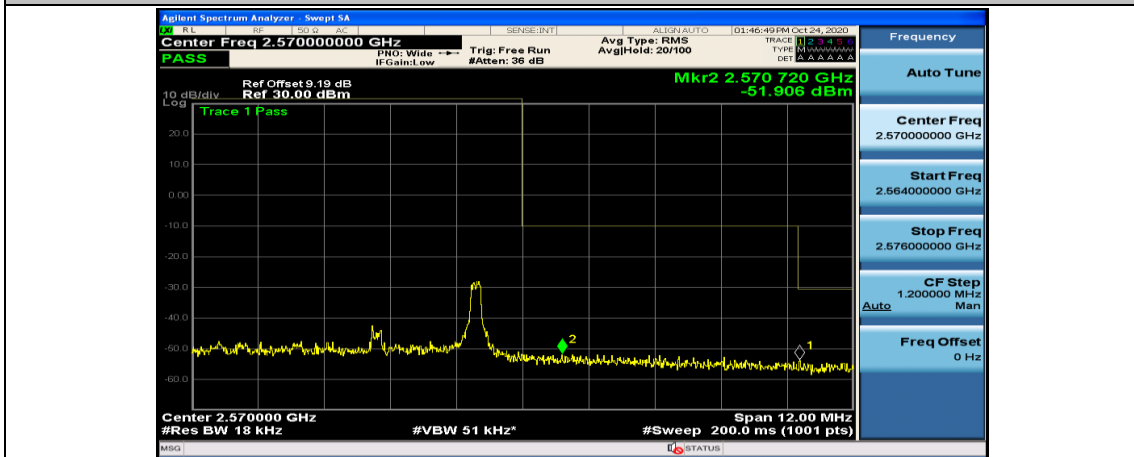

(Channel Bandwidth:15 MHz)_LCH_16QAM_75RB#0

(Channel Bandwidth:15 MHz)_HCH_16QAM_1RB#0

(Channel Bandwidth:15 MHz)_HCH_16QAM_1RB#37

(Channel Bandwidth:15 MHz)_HCH_16QAM_1RB#74

(Channel Bandwidth:15 MHz)_HCH_16QAM_37RB#0

(Channel Bandwidth:15 MHz)_HCH_16QAM_37RB#18

(Channel Bandwidth:15 MHz)_HCH_16QAM_37RB#38

(Channel Bandwidth:15 MHz)_HCH_16QAM_75RB#0

Channel Bandwidth: 20 MHz

(Channel Bandwidth:20 MHz)_LCH_QPSK_50RB#25

(Channel Bandwidth:20 MHz)_LCH_QPSK_50RB#50