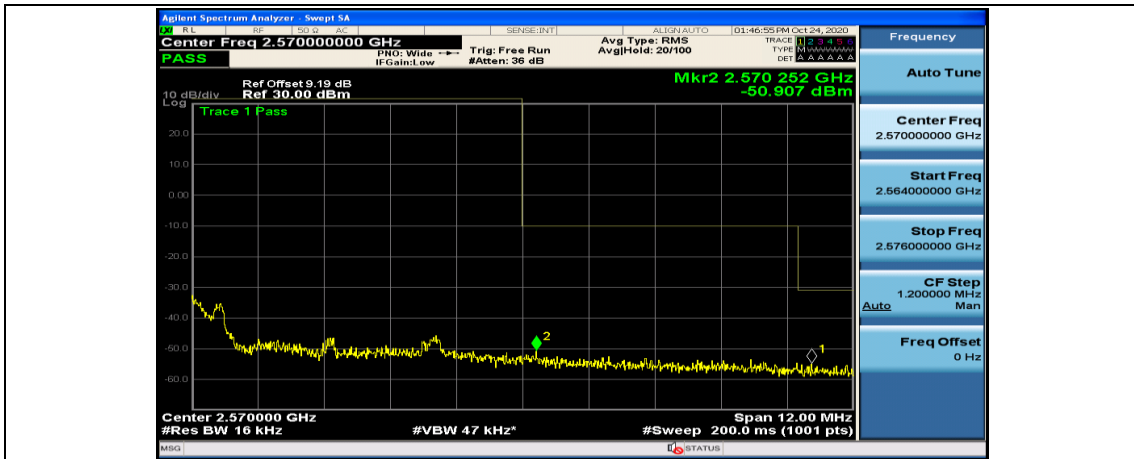

(Channel Bandwidth:15 MHz)_LCH_16QAM_75RB#0

(Channel Bandwidth:15 MHz)_HCH_16QAM_1RB#0

(Channel Bandwidth:15 MHz)_HCH_16QAM_1RB#37

(Channel Bandwidth:15 MHz)_HCH_16QAM_1RB#74

(Channel Bandwidth:15 MHz)_HCH_16QAM_37RB#0

(Channel Bandwidth:15 MHz)_HCH_16QAM_37RB#18

(Channel Bandwidth:15 MHz)_HCH_16QAM_37RB#38

(Channel Bandwidth:15 MHz)_HCH_16QAM_75RB#0

Channel Bandwidth: 20 MHz

(Channel Bandwidth:20 MHz)_LCH_QPSK_50RB#25

(Channel Bandwidth:20 MHz)_LCH_QPSK_50RB#50