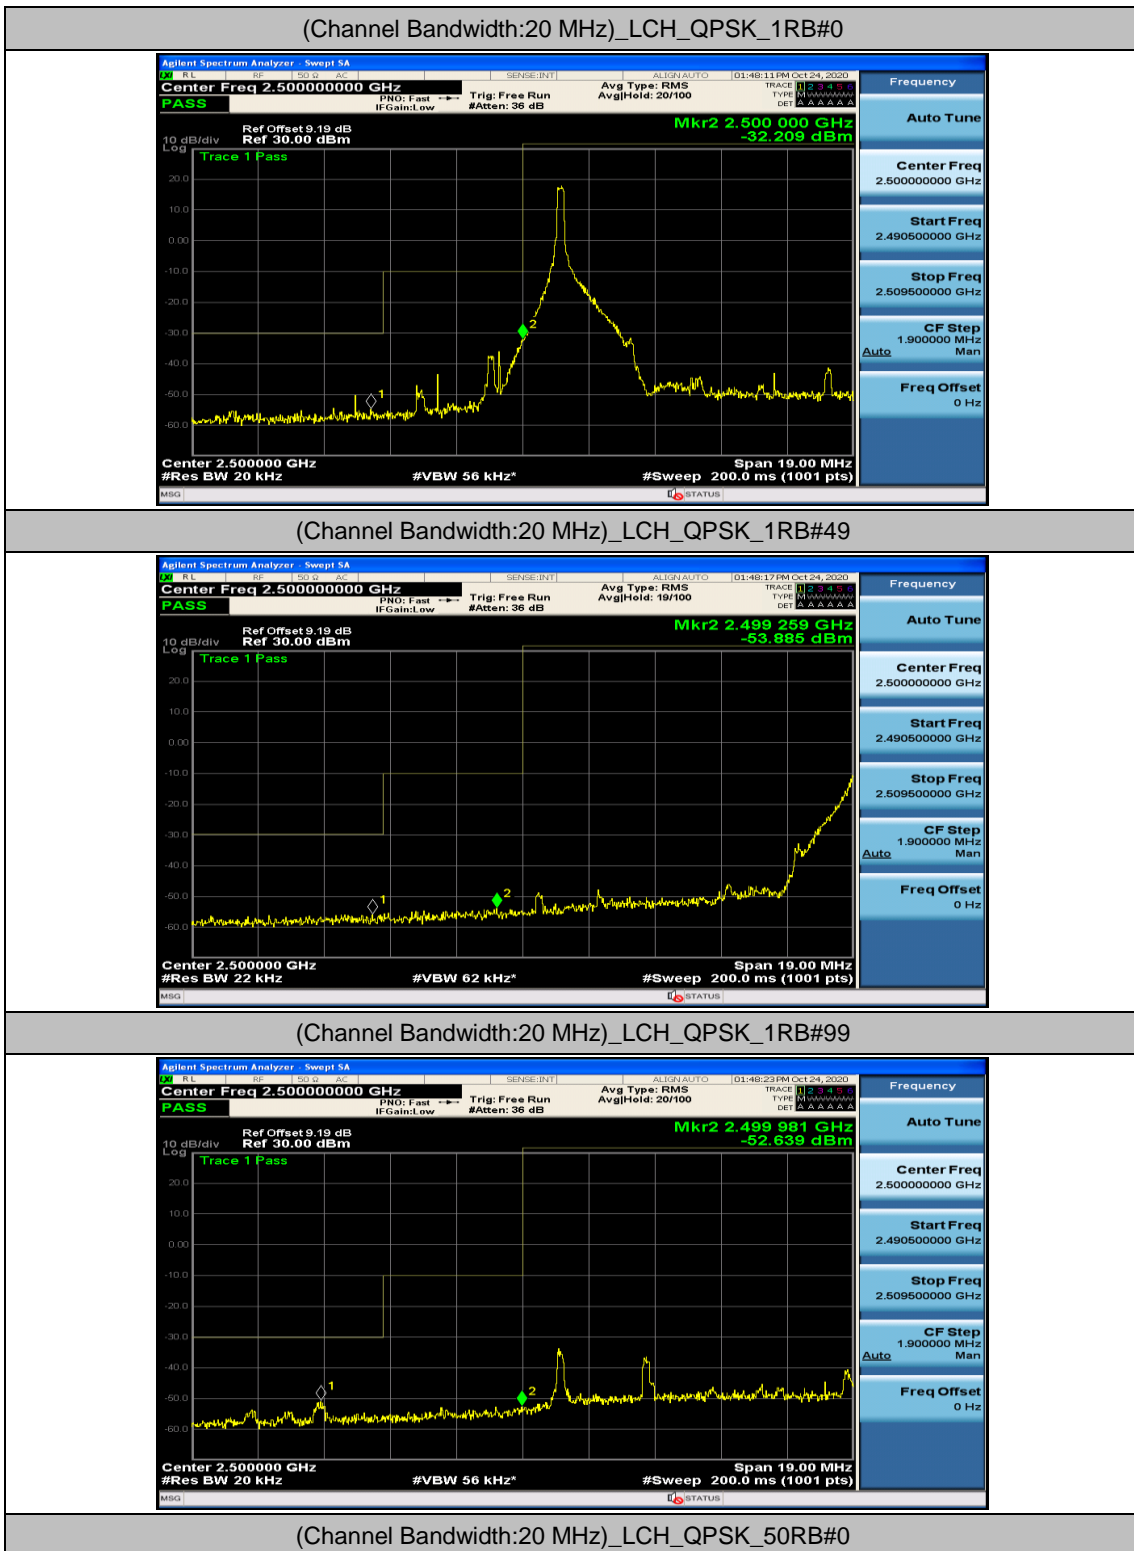

(Channel Bandwidth:15 MHz)_LCH_16QAM_75RB#0

(Channel Bandwidth:15 MHz)_HCH_16QAM_1RB#0

(Channel Bandwidth:15 MHz)_HCH_16QAM_1RB#37

(Channel Bandwidth:15 MHz)_HCH_16QAM_1RB#74

(Channel Bandwidth:15 MHz)_HCH_16QAM_37RB#0

(Channel Bandwidth:15 MHz)_HCH_16QAM_37RB#18

(Channel Bandwidth:15 MHz)_HCH_16QAM_37RB#38

(Channel Bandwidth:15 MHz)_HCH_16QAM_75RB#0

Channel Bandwidth: 20 MHz

(Channel Bandwidth:20 MHz)_LCH_QPSK_50RB#25

(Channel Bandwidth:20 MHz)_LCH_QPSK_50RB#50

(Channel Bandwidth:20 MHz)_LCH_QPSK_100RB#0

(Channel Bandwidth:20 MHz)_HCH_QPSK_1RB#0

(Channel Bandwidth:20 MHz)_HCH_QPSK_1RB#49

(Channel Bandwidth:20 MHz)_HCH_QPSK_1RB#99

(Channel Bandwidth:20 MHz)_HCH_QPSK_50RB#0