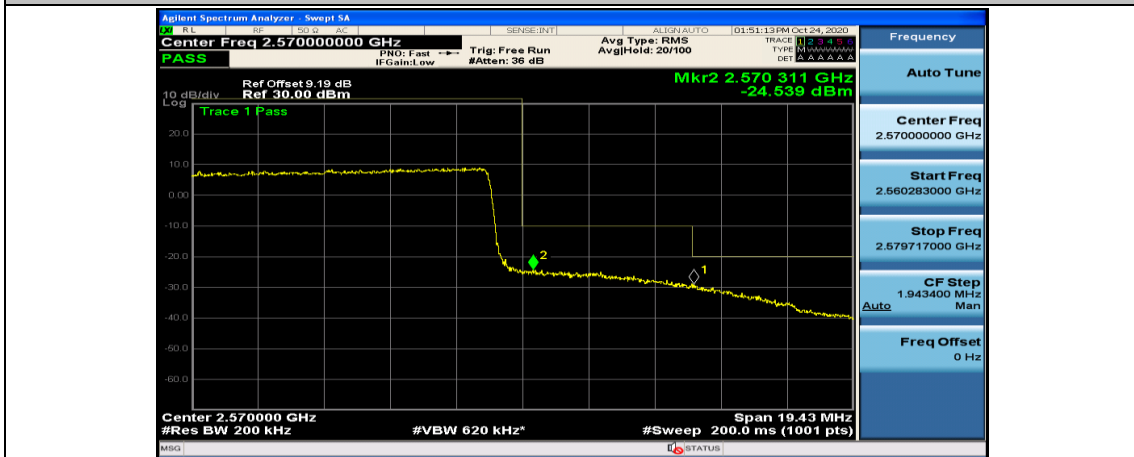

(Channel Bandwidth:20 MHz)_HCH_16QAM_50RB#50