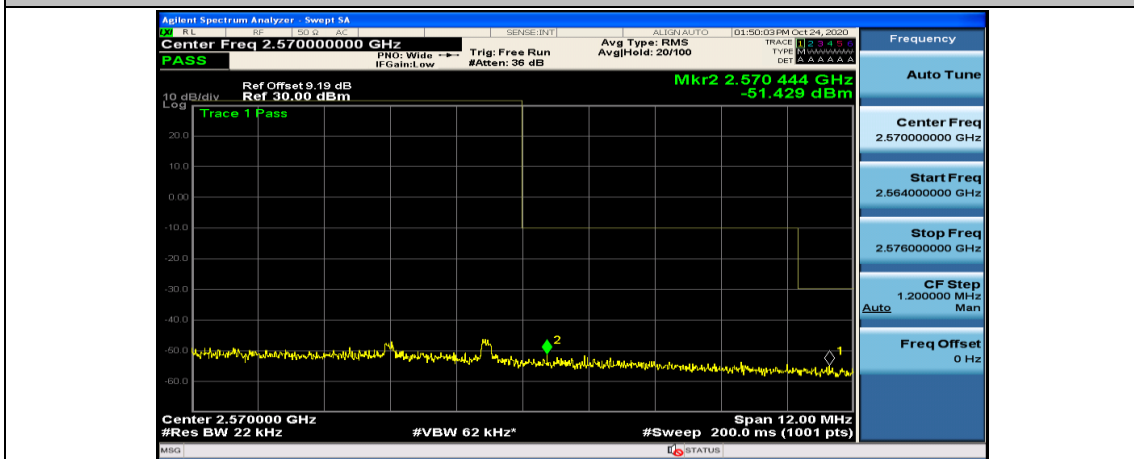

(Channel Bandwidth:15 MHz)_HCH_16QAM_37RB#18

(Channel Bandwidth:15 MHz)_HCH_16QAM_37RB#38

(Channel Bandwidth:15 MHz)_HCH_16QAM_75RB#0

Channel Bandwidth: 20 MHz

(Channel Bandwidth:20 MHz)_LCH_QPSK_50RB#25

(Channel Bandwidth:20 MHz)_LCH_QPSK_50RB#50

(Channel Bandwidth:20 MHz)_LCH_QPSK_100RB#0

(Channel Bandwidth:20 MHz)_HCH_QPSK_1RB#0

(Channel Bandwidth:20 MHz)_HCH_QPSK_1RB#49

(Channel Bandwidth:20 MHz)_HCH_QPSK_1RB#99

(Channel Bandwidth:20 MHz)_HCH_QPSK_50RB#0