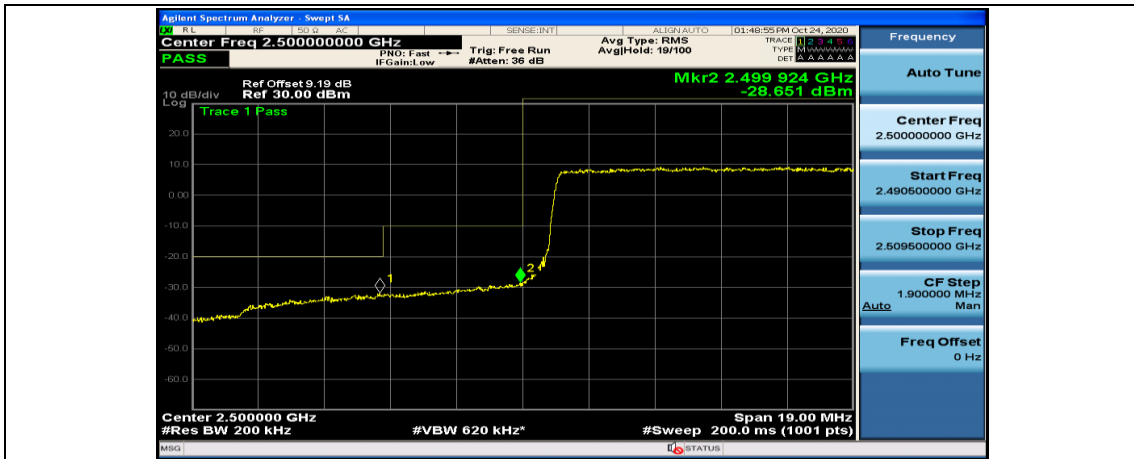

(Channel Bandwidth:15 MHz)_HCH_16QAM_37RB#18

(Channel Bandwidth:15 MHz)_HCH_16QAM_37RB#38

(Channel Bandwidth:15 MHz)_HCH_16QAM_75RB#0

Channel Bandwidth: 20 MHz

(Channel Bandwidth:20 MHz)_LCH_QPSK_50RB#25

(Channel Bandwidth:20 MHz)_LCH_QPSK_50RB#50

(Channel Bandwidth:20 MHz)_LCH_QPSK_100RB#0

(Channel Bandwidth:20 MHz)_HCH_QPSK_1RB#0

(Channel Bandwidth:20 MHz)_HCH_QPSK_1RB#49

(Channel Bandwidth:20 MHz)_HCH_QPSK_1RB#99

(Channel Bandwidth:20 MHz)_HCH_QPSK_50RB#0