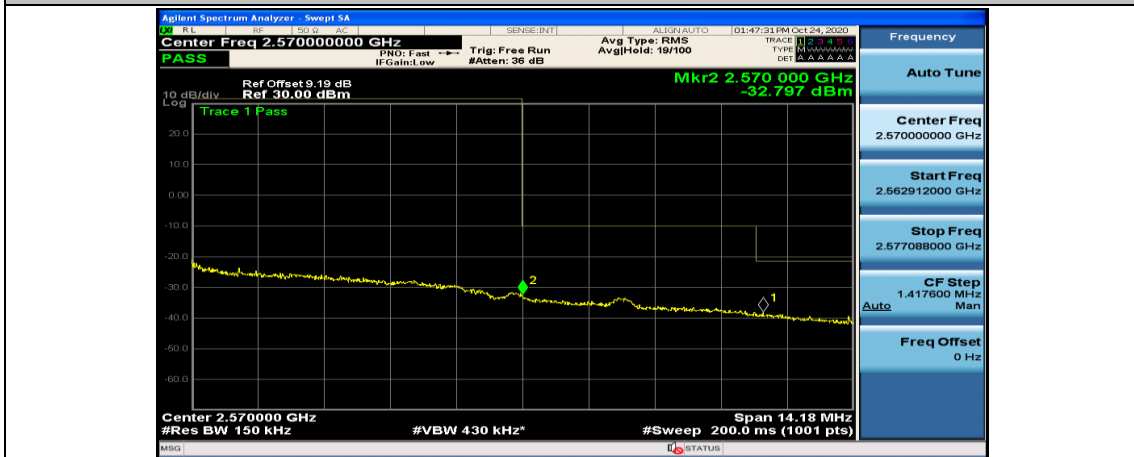

(Channel Bandwidth:15 MHz)_LCH_16QAM_75RB#0

(Channel Bandwidth:15 MHz)_HCH_16QAM_1RB#0

(Channel Bandwidth:15 MHz)_HCH_16QAM_1RB#37

(Channel Bandwidth:15 MHz)_HCH_16QAM_1RB#74

(Channel Bandwidth:15 MHz)_HCH_16QAM_37RB#0

(Channel Bandwidth:15 MHz)_HCH_16QAM_37RB#18

(Channel Bandwidth:15 MHz)_HCH_16QAM_37RB#38

(Channel Bandwidth:15 MHz)_HCH_16QAM_75RB#0

Channel Bandwidth: 20 MHz

(Channel Bandwidth:20 MHz)_LCH_QPSK_50RB#25

(Channel Bandwidth:20 MHz)_LCH_QPSK_50RB#50