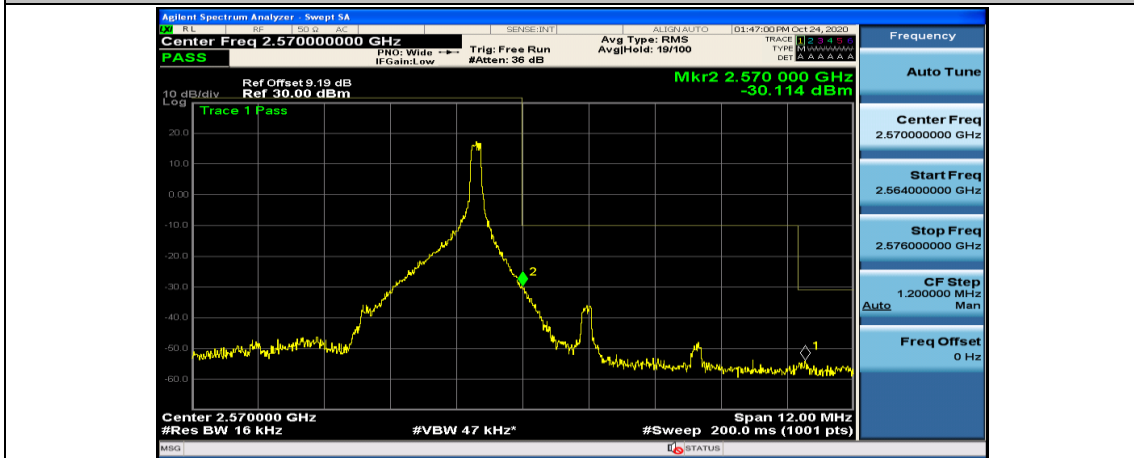

(Channel Bandwidth:15 MHz)_LCH_16QAM_75RB#0

(Channel Bandwidth:15 MHz)_HCH_16QAM_1RB#0

(Channel Bandwidth:15 MHz)_HCH_16QAM_1RB#37

(Channel Bandwidth:15 MHz)_HCH_16QAM_1RB#74

(Channel Bandwidth:15 MHz)_HCH_16QAM_37RB#0

(Channel Bandwidth:15 MHz)_HCH_16QAM_37RB#18

(Channel Bandwidth:15 MHz)_HCH_16QAM_37RB#38

(Channel Bandwidth:15 MHz)_HCH_16QAM_75RB#0

Channel Bandwidth: 20 MHz

(Channel Bandwidth:20 MHz)_LCH_QPSK_50RB#25

(Channel Bandwidth:20 MHz)_LCH_QPSK_50RB#50