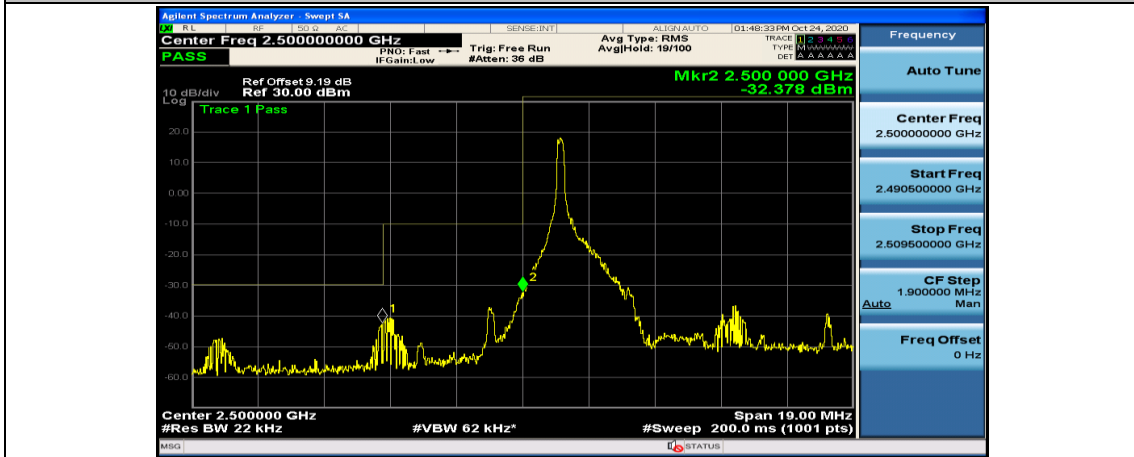

(Channel Bandwidth:20 MHz)_HCH_QPSK_50RB#25

(Channel Bandwidth:20 MHz)_HCH_QPSK_50RB#50

(Channel Bandwidth:20 MHz)_HCH_QPSK_100RB#0

(Channel Bandwidth:20 MHz)_LCH_16QAM_1RB#0

(Channel Bandwidth:20 MHz)_LCH_16QAM_1RB#49