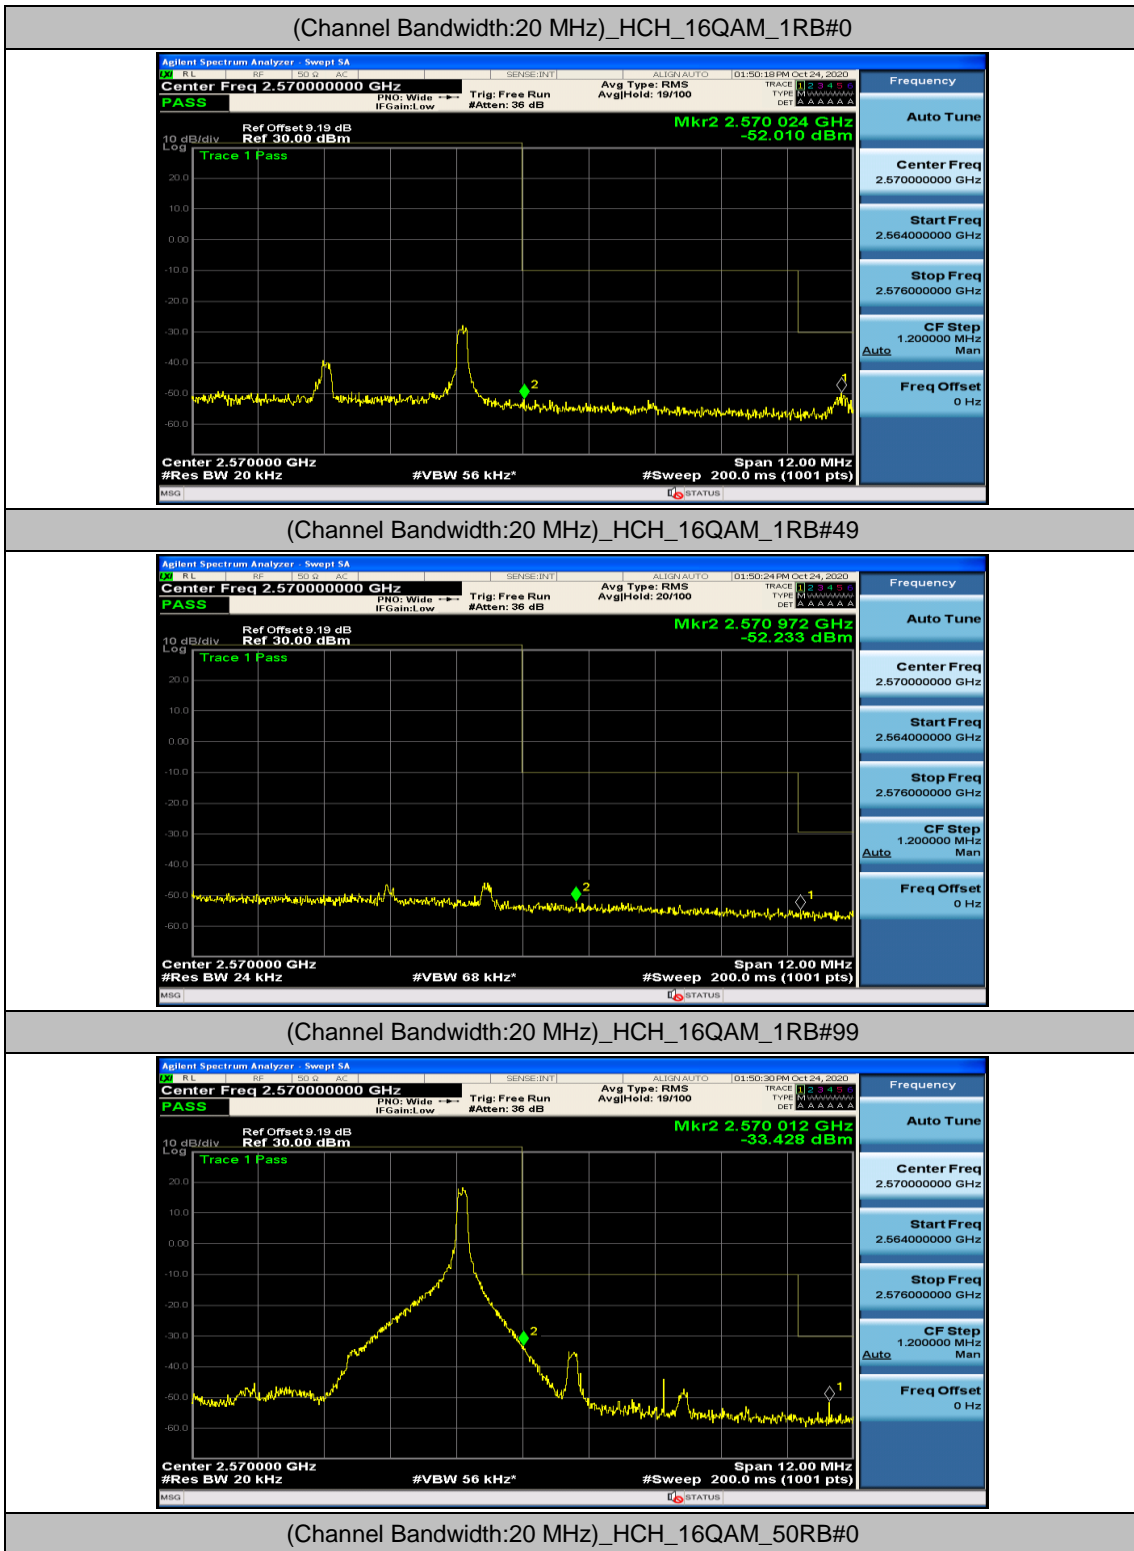

(Channel Bandwidth:20 MHz)_LCH_16QAM_1RB#99

(Channel Bandwidth:20 MHz)_LCH_16QAM_50RB#0

(Channel Bandwidth:20 MHz)_LCH_16QAM_50RB#25

(Channel Bandwidth:20 MHz)_LCH_16QAM_50RB#50

(Channel Bandwidth:20 MHz)_LCH_16QAM_100RB#0

(Channel Bandwidth:20 MHz)_HCH_16QAM_50RB#25

(Channel Bandwidth:20 MHz)_HCH_16QAM_50RB#50

(Channel Bandwidth:20 MHz)_HCH_16QAM_100RB#0

Appendix E: Conducted Spurious Emission

Test Graphs

Channel Bandwidth: 5 MHz