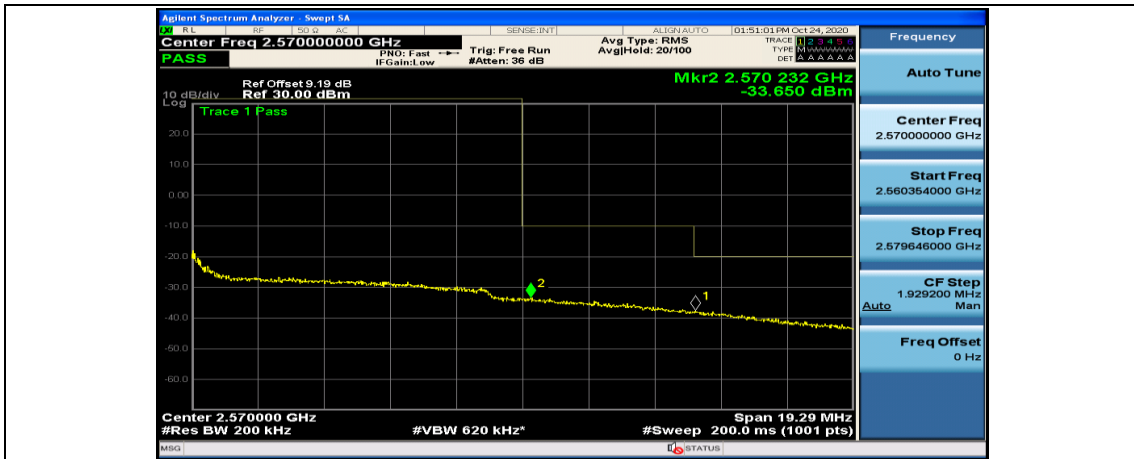

(Channel Bandwidth:20 MHz)_LCH_16QAM_1RB#99

(Channel Bandwidth:20 MHz)_LCH_16QAM_50RB#0

(Channel Bandwidth:20 MHz)_LCH_16QAM_50RB#25

(Channel Bandwidth:20 MHz)_LCH_16QAM_50RB#50

(Channel Bandwidth:20 MHz)_LCH_16QAM_100RB#0