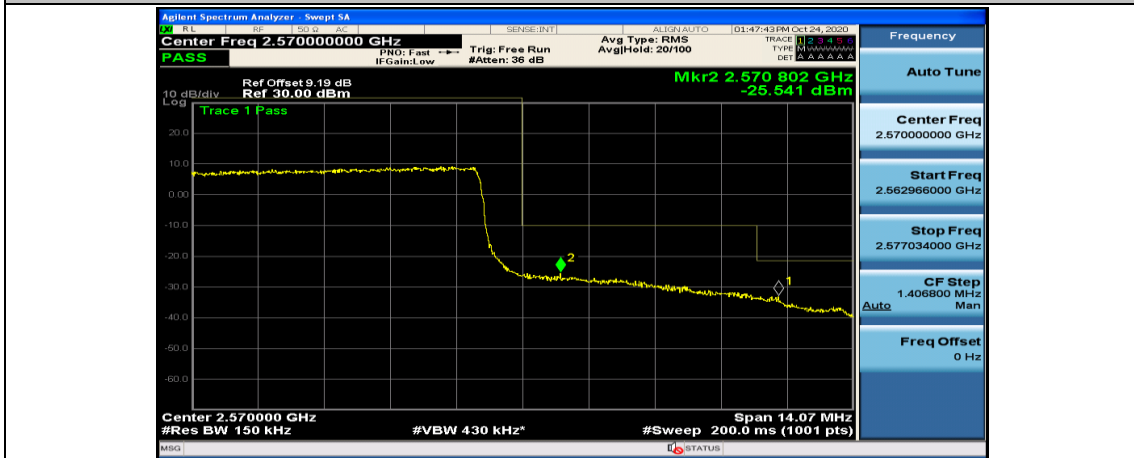

(Channel Bandwidth:15 MHz)_LCH_16QAM_75RB#0

(Channel Bandwidth:15 MHz)_HCH_16QAM_1RB#0

(Channel Bandwidth:15 MHz)_HCH_16QAM_1RB#37

(Channel Bandwidth:15 MHz)_HCH_16QAM_1RB#74

(Channel Bandwidth:15 MHz)_HCH_16QAM_37RB#0

(Channel Bandwidth:15 MHz)_HCH_16QAM_37RB#18

(Channel Bandwidth:15 MHz)_HCH_16QAM_37RB#38

(Channel Bandwidth:15 MHz)_HCH_16QAM_75RB#0

Channel Bandwidth: 20 MHz

(Channel Bandwidth:20 MHz)_LCH_QPSK_50RB#25

(Channel Bandwidth:20 MHz)_LCH_QPSK_50RB#50