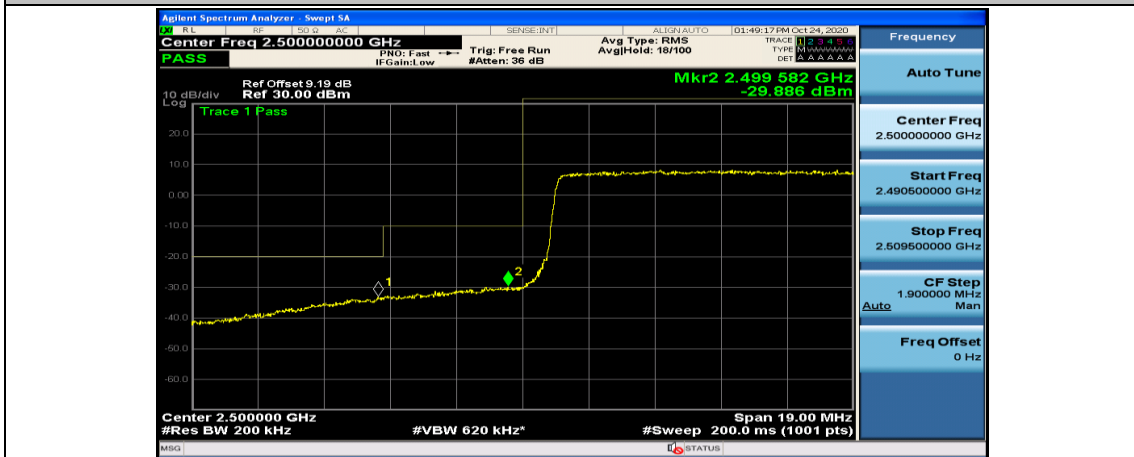

(Channel Bandwidth:20 MHz)_LCH_16QAM_50RB#0