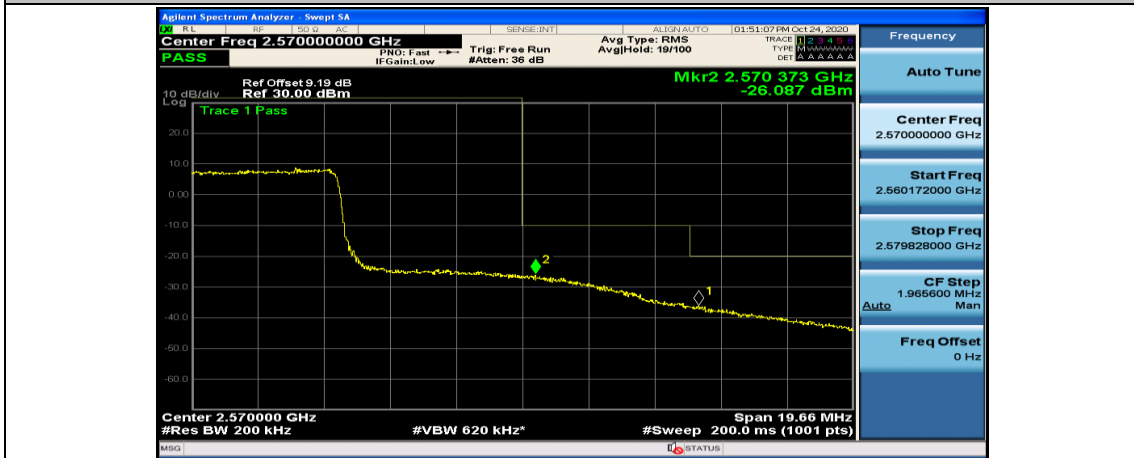

(Channel Bandwidth:20 MHz)_LCH_16QAM_1RB#99

(Channel Bandwidth:20 MHz)_LCH_16QAM_50RB#0

(Channel Bandwidth:20 MHz)_LCH_16QAM_50RB#25

(Channel Bandwidth:20 MHz)_LCH_16QAM_50RB#50

(Channel Bandwidth:20 MHz)_LCH_16QAM_100RB#0

(Channel Bandwidth:20 MHz)_HCH_16QAM_50RB#25

(Channel Bandwidth:20 MHz)_HCH_16QAM_50RB#50

(Channel Bandwidth:20 MHz)_HCH_16QAM_100RB#0

Appendix E: Conducted Spurious Emission

Test Graphs

Channel Bandwidth: 5 MHz