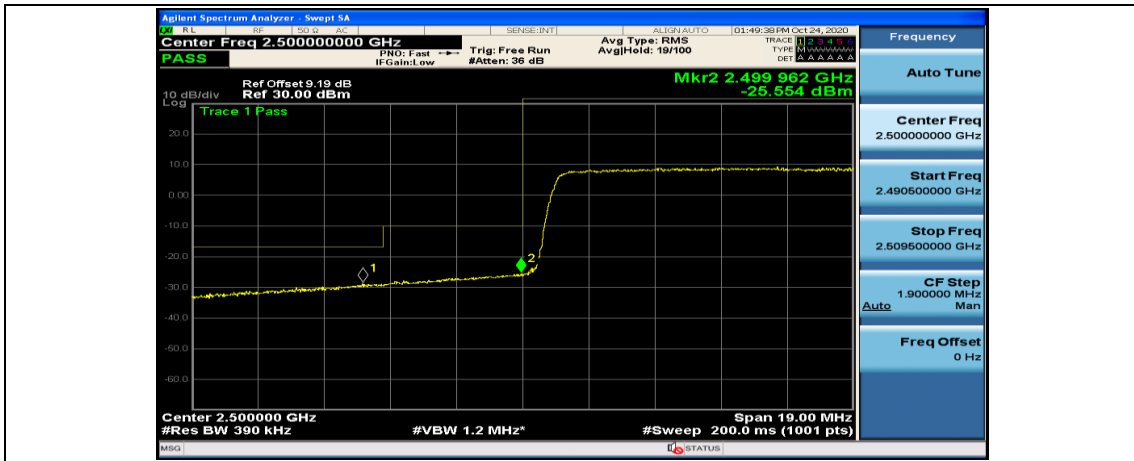

(Channel Bandwidth:15 MHz)_HCH_16QAM_37RB#18

(Channel Bandwidth:15 MHz)_HCH_16QAM_37RB#38

(Channel Bandwidth:15 MHz)_HCH_16QAM_75RB#0

Channel Bandwidth: 20 MHz

(Channel Bandwidth:20 MHz)_LCH_QPSK_50RB#25

(Channel Bandwidth:20 MHz)_LCH_QPSK_50RB#50

(Channel Bandwidth:20 MHz)_LCH_QPSK_100RB#0

(Channel Bandwidth:20 MHz)_HCH_QPSK_1RB#0

(Channel Bandwidth:20 MHz)_HCH_QPSK_1RB#49

(Channel Bandwidth:20 MHz)_HCH_QPSK_1RB#99

(Channel Bandwidth:20 MHz)_HCH_QPSK_50RB#0