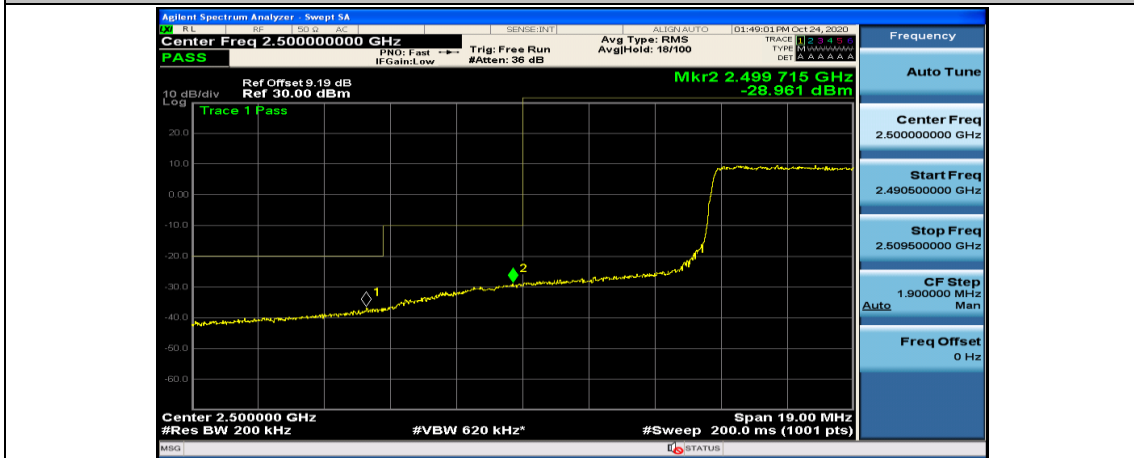

(Channel Bandwidth:15 MHz)_HCH_16QAM_37RB#18

(Channel Bandwidth:15 MHz)_HCH_16QAM_37RB#38

(Channel Bandwidth:15 MHz)_HCH_16QAM_75RB#0

Channel Bandwidth: 20 MHz

(Channel Bandwidth:20 MHz)_LCH_QPSK_50RB#25

(Channel Bandwidth:20 MHz)_LCH_QPSK_50RB#50

(Channel Bandwidth:20 MHz)_LCH_QPSK_100RB#0

(Channel Bandwidth:20 MHz)_HCH_QPSK_1RB#0

(Channel Bandwidth:20 MHz)_HCH_QPSK_1RB#49

(Channel Bandwidth:20 MHz)_HCH_QPSK_1RB#99

(Channel Bandwidth:20 MHz)_HCH_QPSK_50RB#0