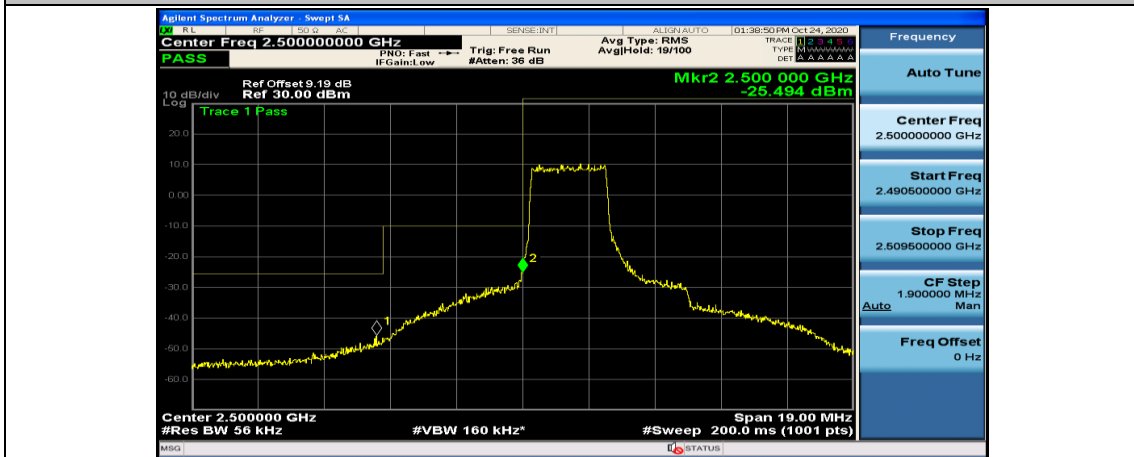

(Channel Bandwidth: 5 MHz)_LCH_16QAM_12RB#0