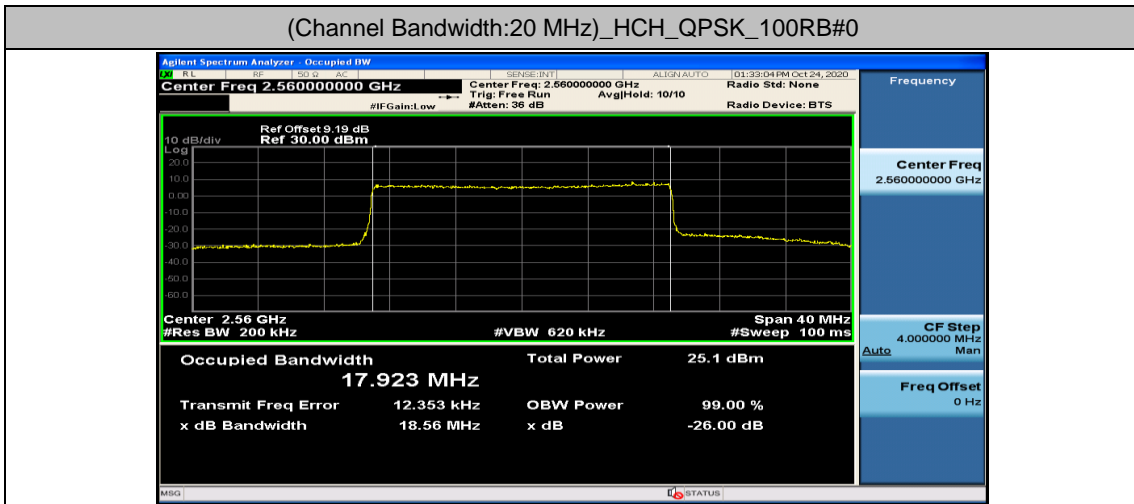

### Channel Bandwidth: 15 MHz

### Channel Bandwidth: 20 MHz

(Channel Bandwidth:20 MHz)\_HCH\_QPSK\_100RB#0

(Channel Bandwidth:20 MHz)\_LCH\_16QAM\_100RB#0

(Channel Bandwidth:20 MHz)\_MCH\_16QAM\_100RB#0