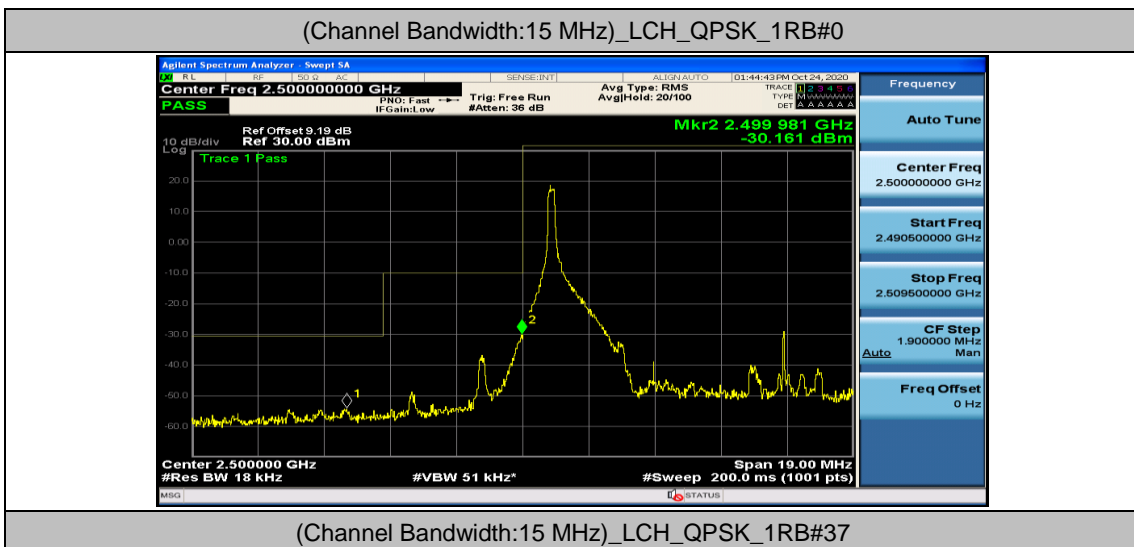

Channel Bandwidth: 15 MHz