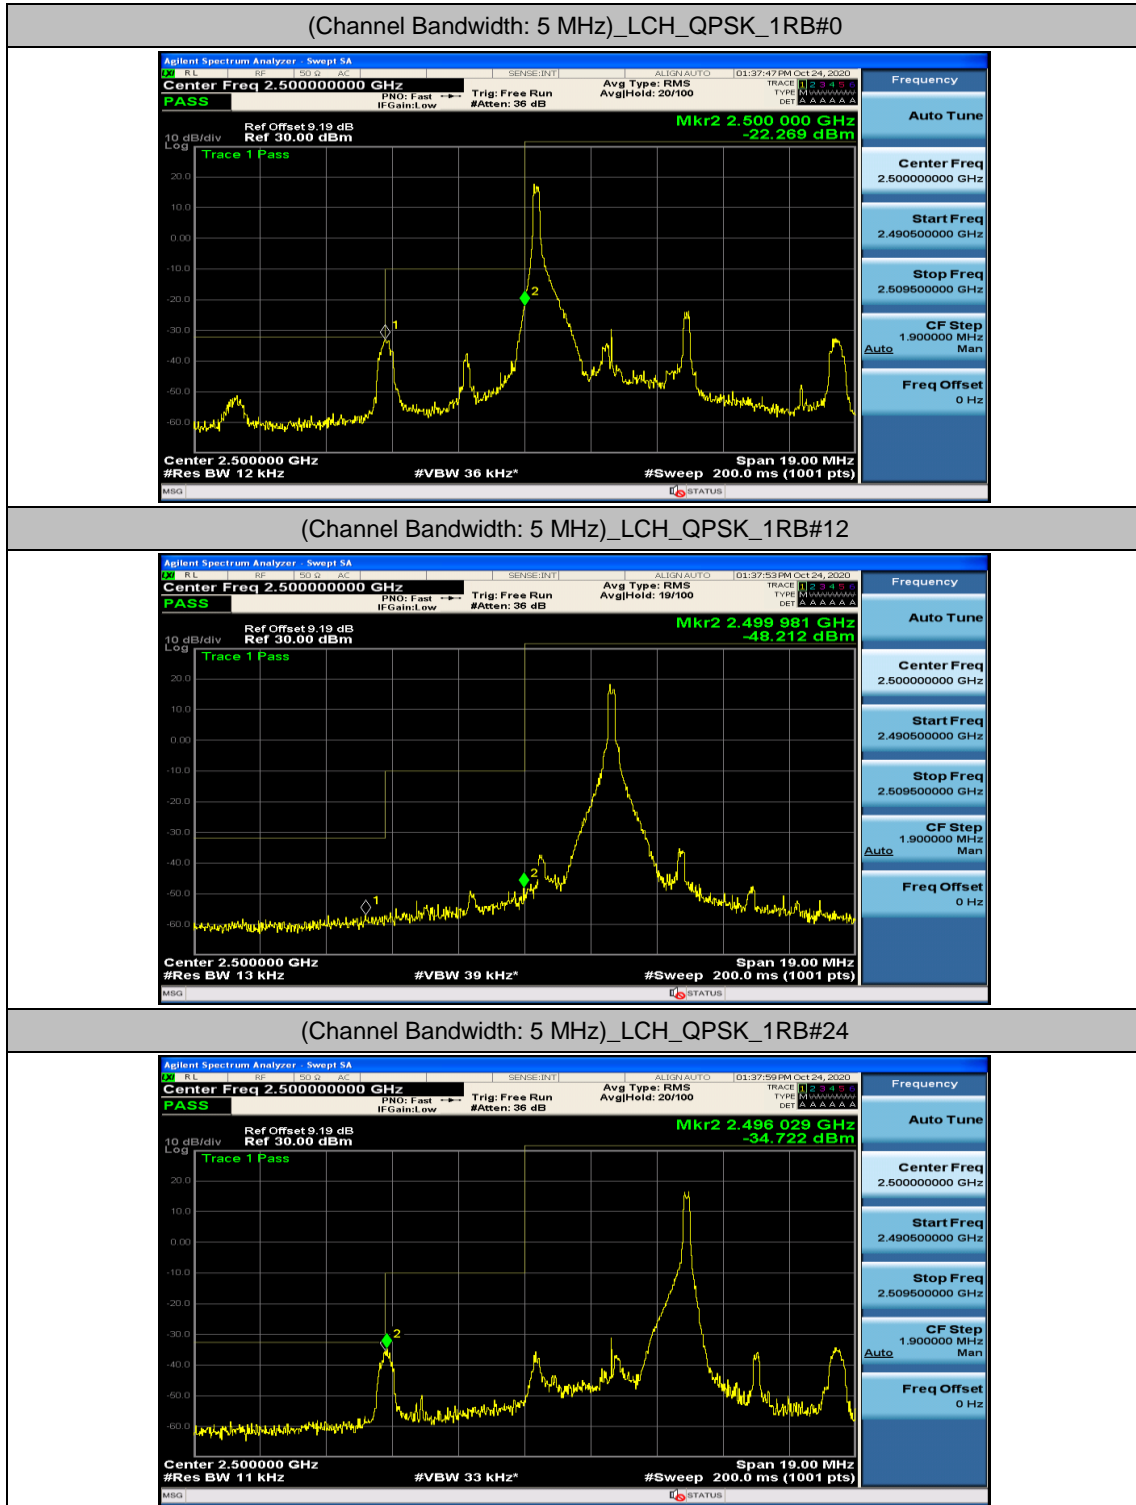

Appendix D: Band Edge

Test Graphs

Channel Bandwidth: 5 MHz