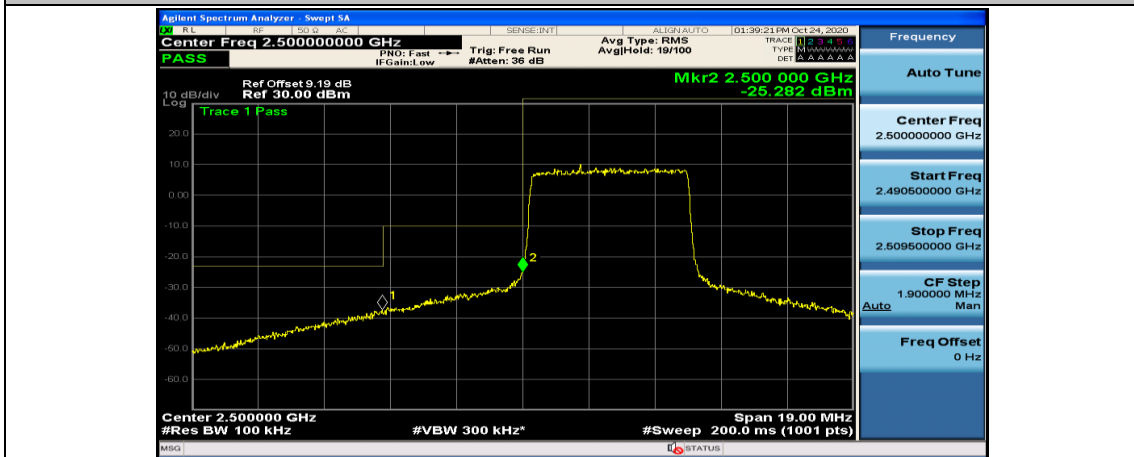

(Channel Bandwidth: 5 MHz)\_LCH\_16QAM\_12RB#0

(Channel Bandwidth: 5 MHz)\_LCH\_16QAM\_12RB#6

(Channel Bandwidth: 5 MHz)\_LCH\_16QAM\_12RB#13

(Channel Bandwidth: 5 MHz)\_LCH\_16QAM\_25RB#0

(Channel Bandwidth: 5 MHz)\_HCH\_16QAM\_12RB#6