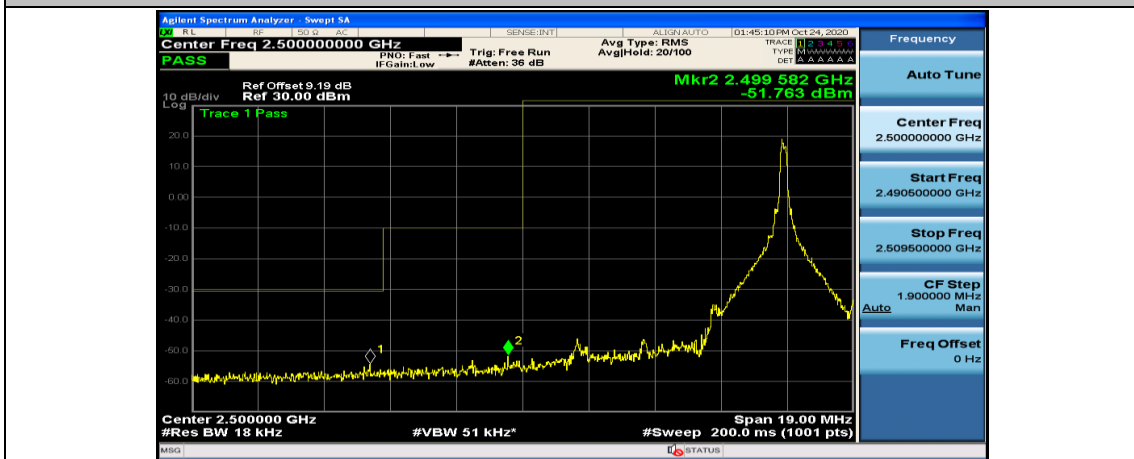

(Channel Bandwidth:15 MHz)_LCH_16QAM_1RB#37