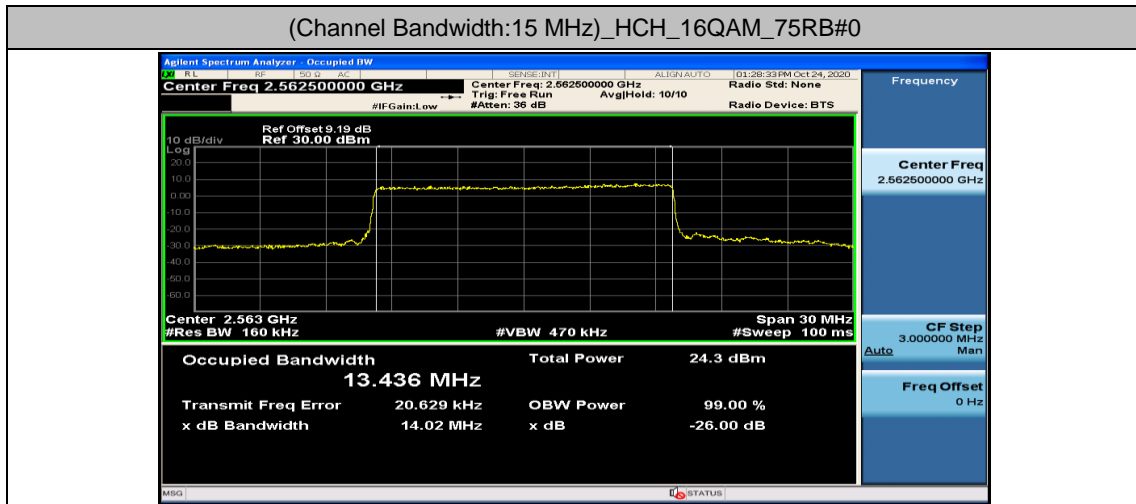

### Channel Bandwidth: 15 MHz

### Channel Bandwidth: 20 MHz

(Channel Bandwidth:20 MHz)\_HCH\_QPSK\_100RB#0

(Channel Bandwidth:20 MHz)\_LCH\_16QAM\_100RB#0

(Channel Bandwidth:20 MHz)\_MCH\_16QAM\_100RB#0