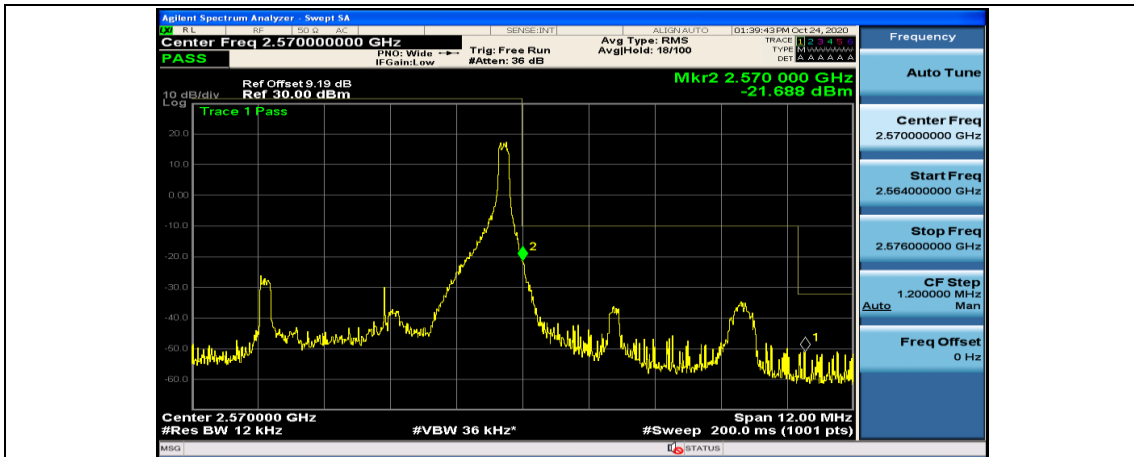

(Channel Bandwidth: 5 MHz)_HCH_QPSK_1RB#24