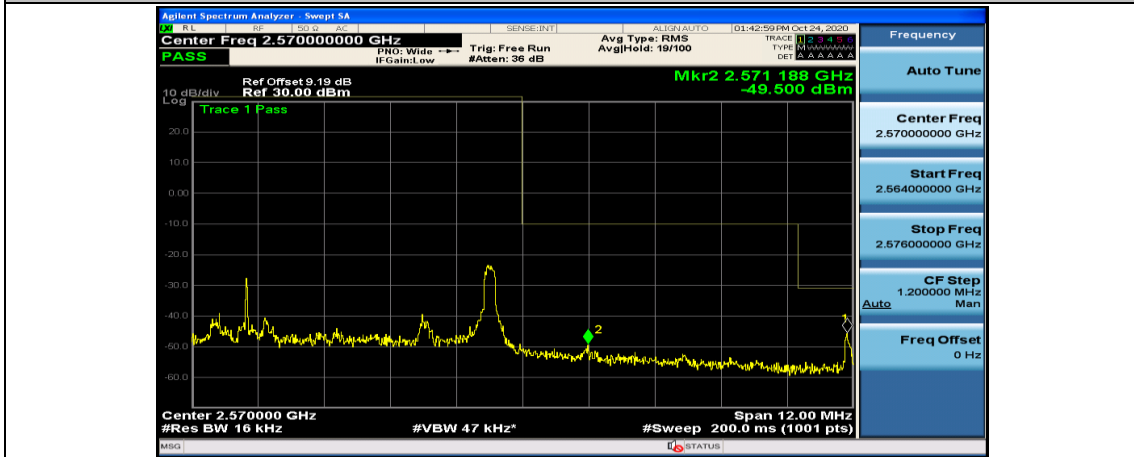

Channel Bandwidth: 10 MHz\_LCH\_QPSK\_25RB#12

Channel Bandwidth: 10 MHz\_LCH\_QPSK\_25RB#25

Channel Bandwidth: 10 MHz\_LCH\_QPSK\_50RB#0

Channel Bandwidth: 10 MHz\_HCH\_QPSK\_1RB#0

Channel Bandwidth: 10 MHz\_HCH\_QPSK\_1RB#24