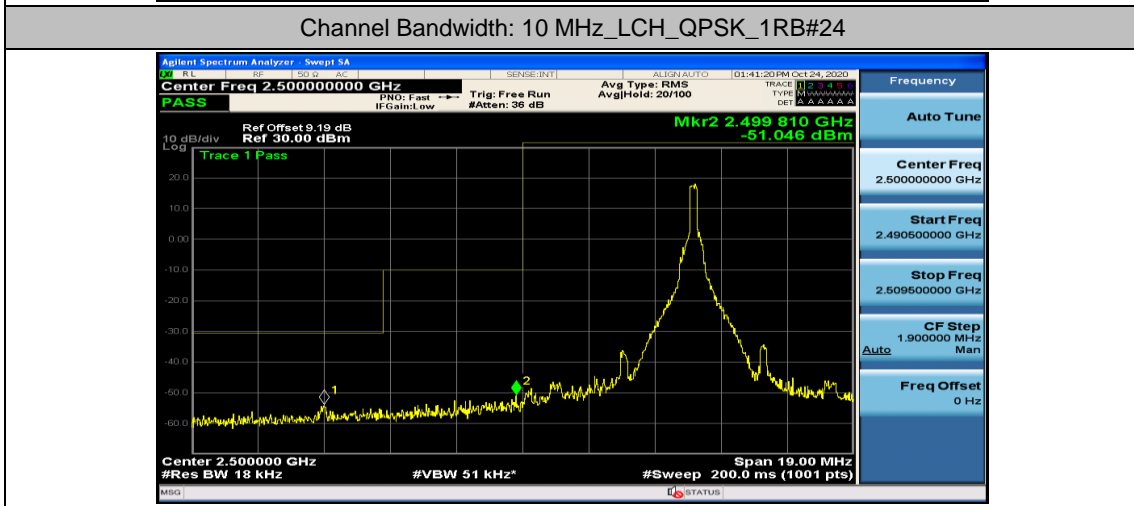

Channel Bandwidth: 10 MHz