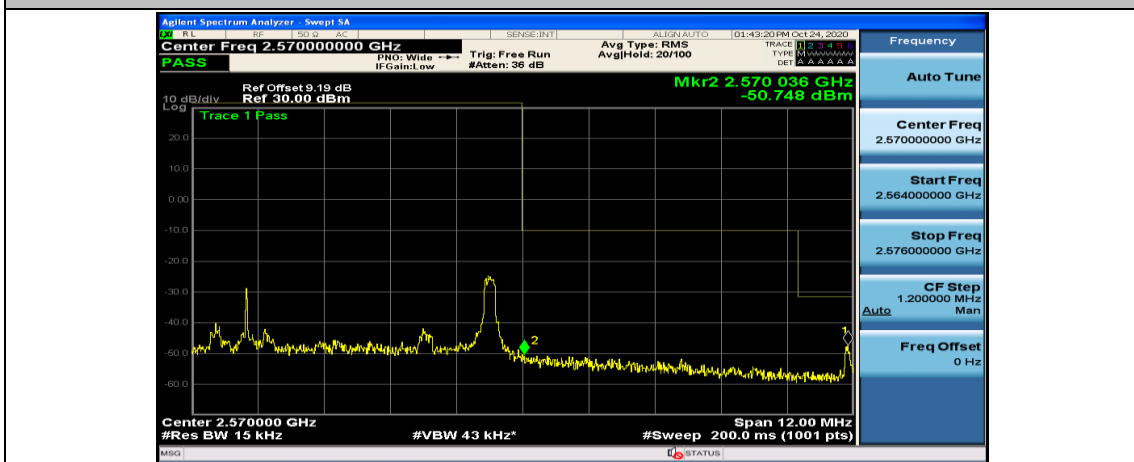

Channel Bandwidth: 10 MHz\_LCH\_16QAM\_25RB#12

Channel Bandwidth: 10 MHz\_LCH\_16QAM\_25RB#25

Channel Bandwidth: 10 MHz\_LCH\_16QAM\_50RB#0

Channel Bandwidth: 10 MHz\_HCH\_16QAM\_1RB#0

Channel Bandwidth: 10 MHz\_HCH\_16QAM\_1RB#24