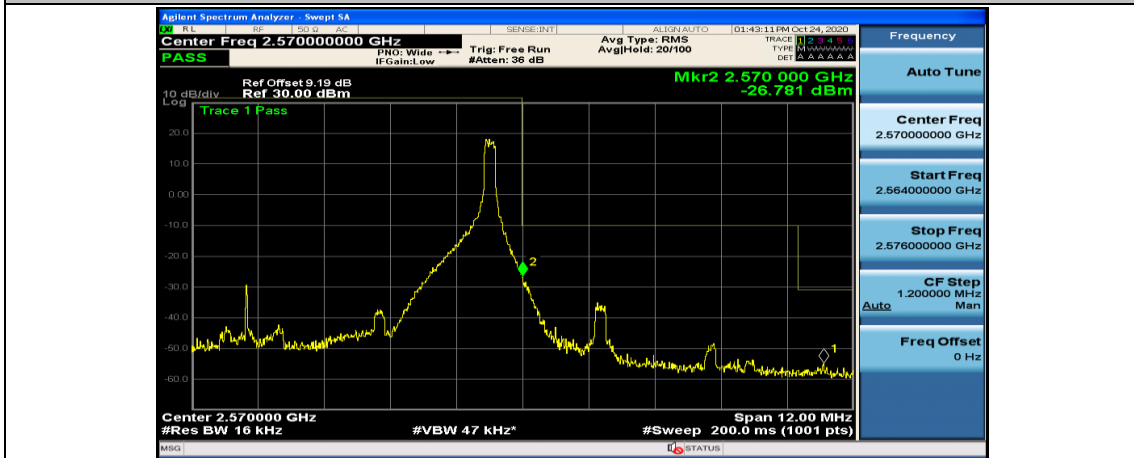

Channel Bandwidth: 10 MHz_HCH_QPSK_1RB#49