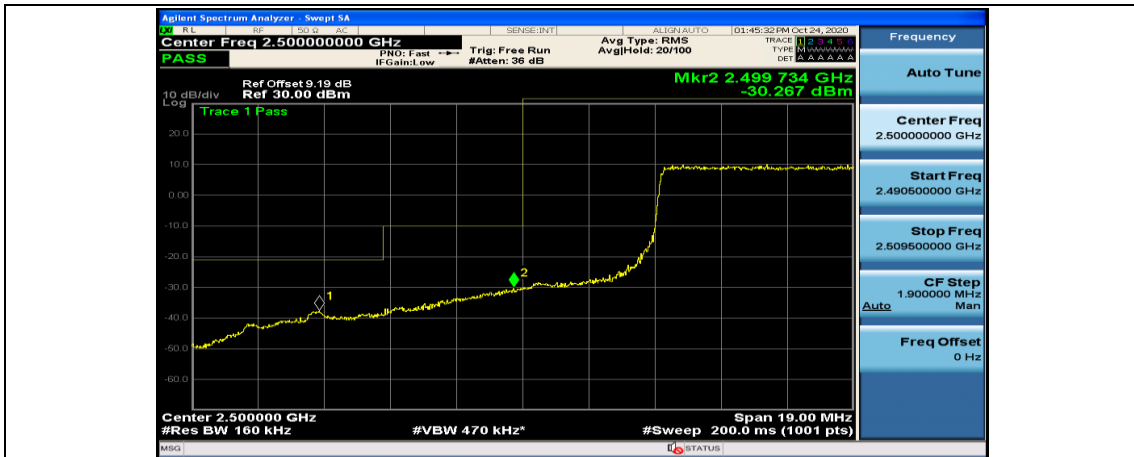

### Channel Bandwidth: 15 MHz

(Channel Bandwidth:15 MHz)\_LCH\_QPSK\_1RB#74

(Channel Bandwidth:15 MHz)\_LCH\_QPSK\_37RB#0

(Channel Bandwidth:15 MHz)\_LCH\_QPSK\_37RB#18

(Channel Bandwidth:15 MHz)\_LCH\_QPSK\_37RB#38