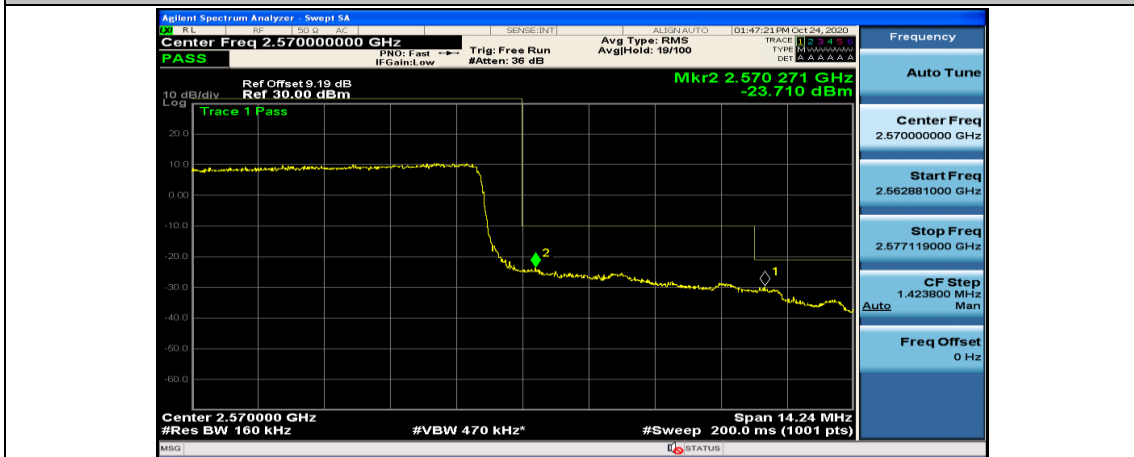

(Channel Bandwidth:15 MHz)\_LCH\_QPSK\_75RB#0

(Channel Bandwidth:15 MHz)\_HCH\_QPSK\_37RB#18

(Channel Bandwidth:15 MHz)\_HCH\_QPSK\_37RB#38

(Channel Bandwidth:15 MHz)\_HCH\_QPSK\_75RB#0

(Channel Bandwidth:15 MHz)\_LCH\_16QAM\_1RB#0