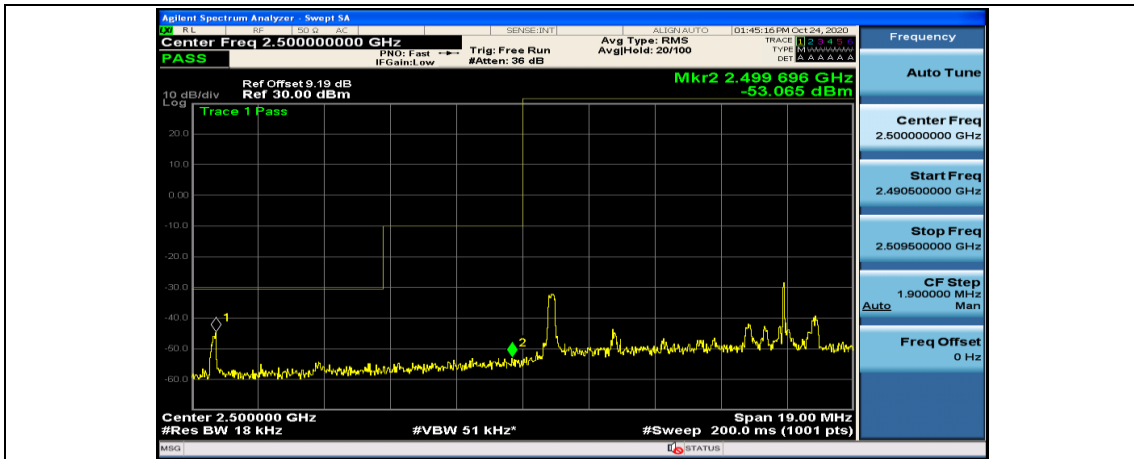

(Channel Bandwidth:15 MHz)_LCH_16QAM_1RB#74