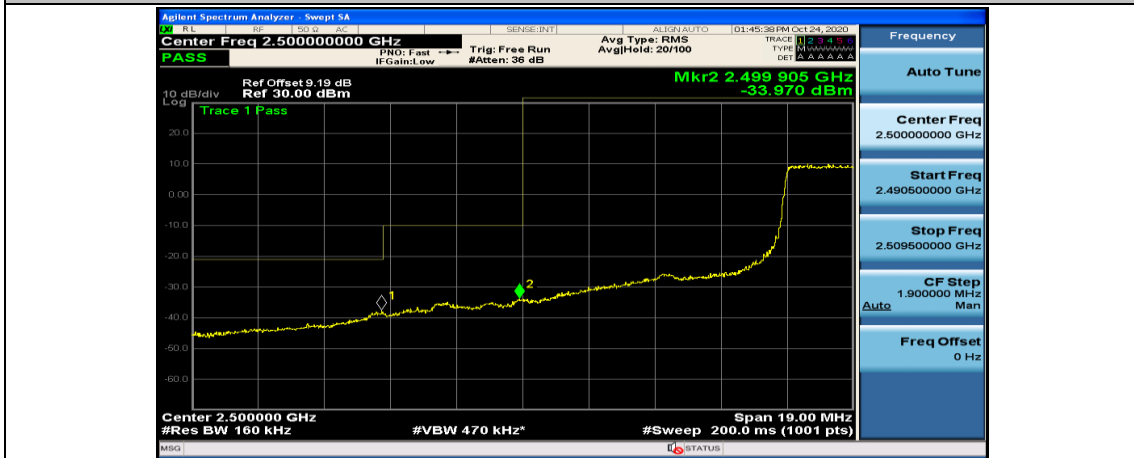

### Channel Bandwidth: 15 MHz

(Channel Bandwidth:15 MHz)\_LCH\_QPSK\_1RB#74

(Channel Bandwidth:15 MHz)\_LCH\_QPSK\_37RB#0

(Channel Bandwidth:15 MHz)\_LCH\_QPSK\_37RB#18

(Channel Bandwidth:15 MHz)\_LCH\_QPSK\_37RB#38