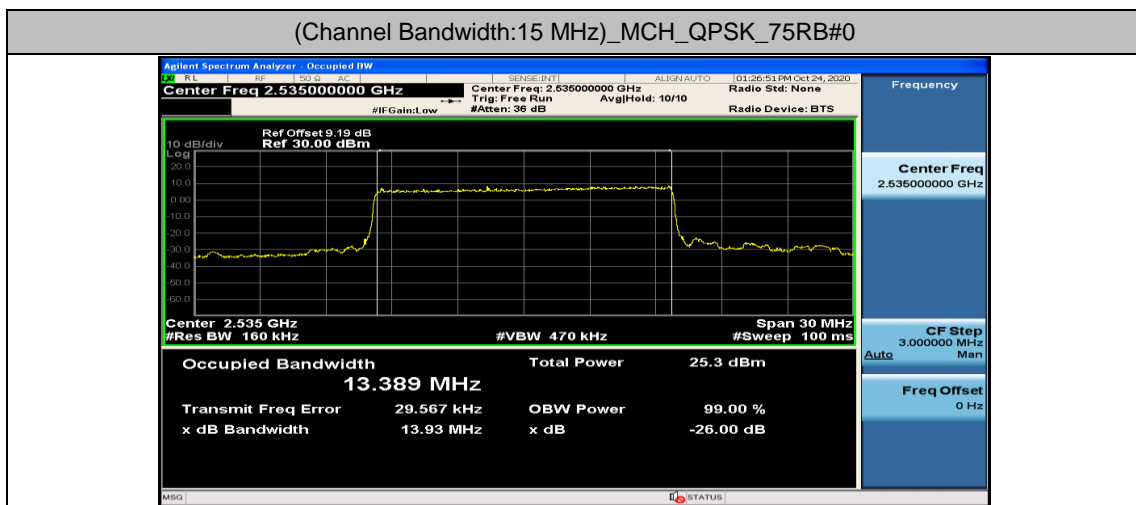

### Channel Bandwidth: 15 MHz

### Channel Bandwidth: 20 MHz

(Channel Bandwidth:20 MHz)\_HCH\_QPSK\_100RB#0

(Channel Bandwidth:20 MHz)\_LCH\_16QAM\_100RB#0

(Channel Bandwidth:20 MHz)\_MCH\_16QAM\_100RB#0