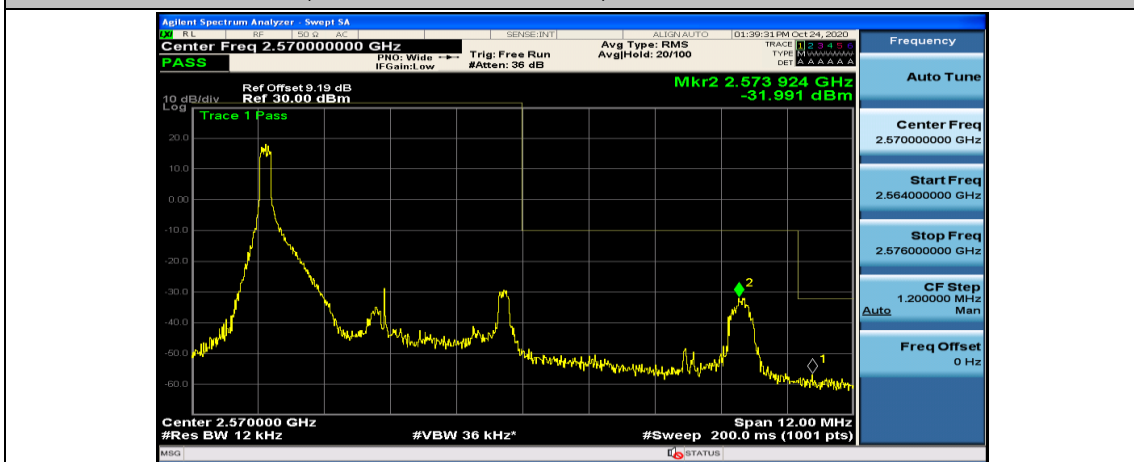

(Channel Bandwidth: 5 MHz)_HCH_QPSK_1RB#0