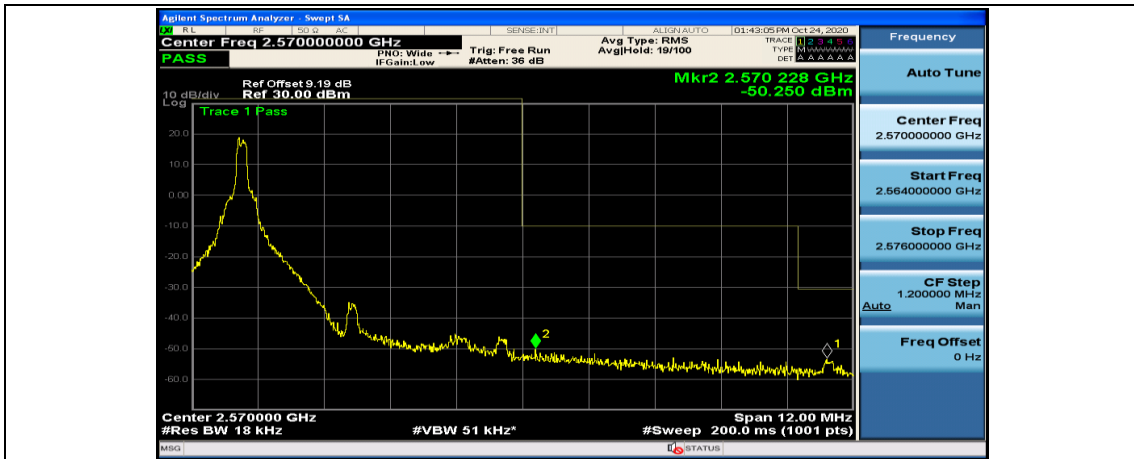

Channel Bandwidth: 10 MHz\_LCH\_QPSK\_25RB#12

Channel Bandwidth: 10 MHz\_LCH\_QPSK\_25RB#25

Channel Bandwidth: 10 MHz\_LCH\_QPSK\_50RB#0

Channel Bandwidth: 10 MHz\_HCH\_QPSK\_1RB#0

Channel Bandwidth: 10 MHz\_HCH\_QPSK\_1RB#24