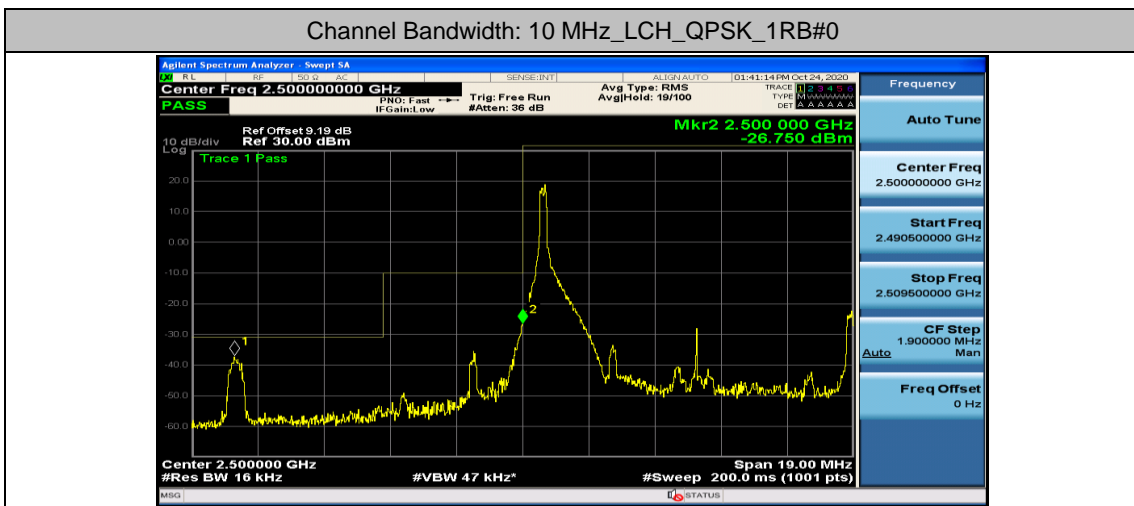

Channel Bandwidth: 10 MHz