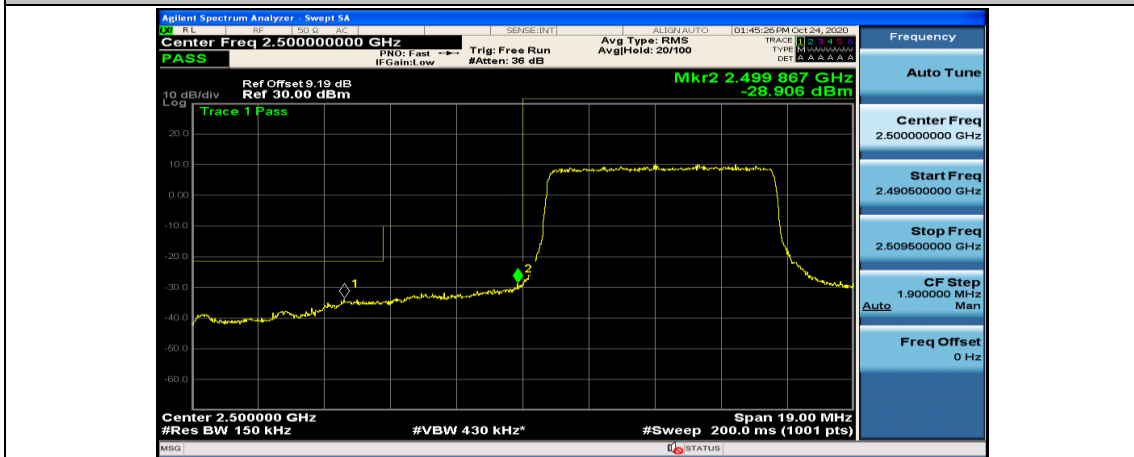

### Channel Bandwidth: 15 MHz

(Channel Bandwidth:15 MHz)\_LCH\_QPSK\_1RB#74

(Channel Bandwidth:15 MHz)\_LCH\_QPSK\_37RB#0

(Channel Bandwidth:15 MHz)\_LCH\_QPSK\_37RB#18

(Channel Bandwidth:15 MHz)\_LCH\_QPSK\_37RB#38