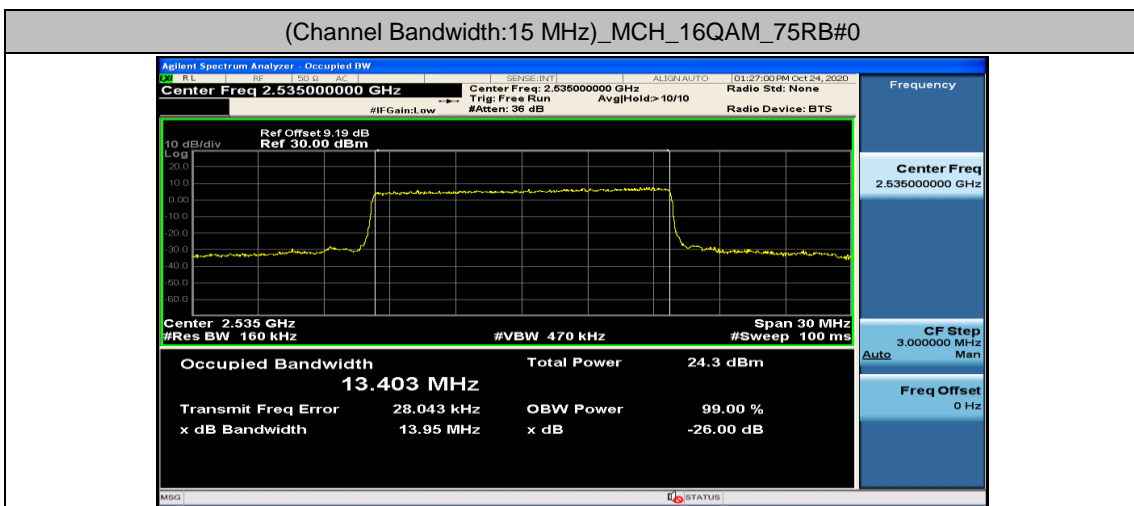

### Channel Bandwidth: 15 MHz

### Channel Bandwidth: 20 MHz

(Channel Bandwidth:20 MHz)\_HCH\_QPSK\_100RB#0

(Channel Bandwidth:20 MHz)\_LCH\_16QAM\_100RB#0

(Channel Bandwidth:20 MHz)\_MCH\_16QAM\_100RB#0