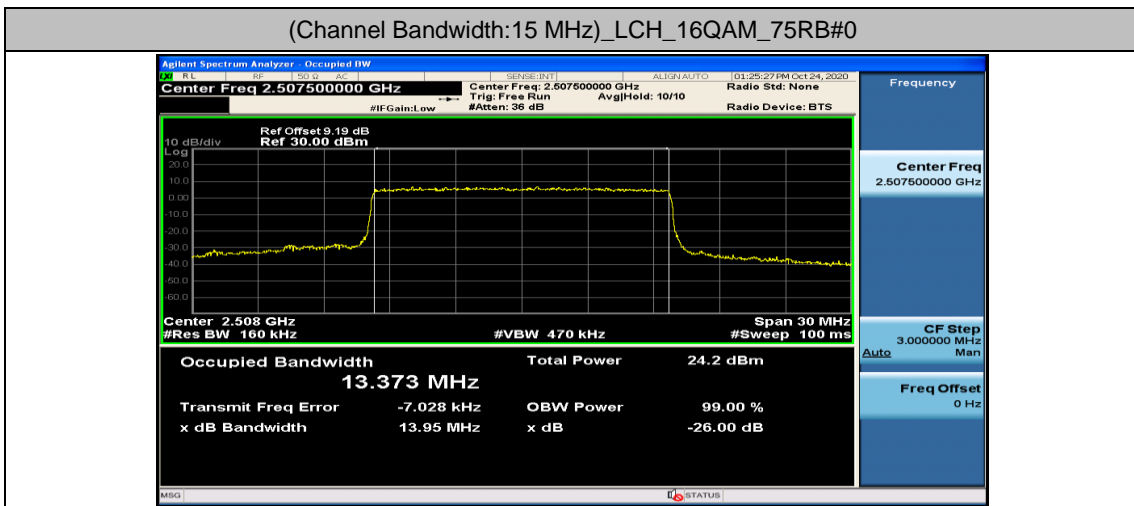

### Channel Bandwidth: 15 MHz

### Channel Bandwidth: 20 MHz

(Channel Bandwidth:20 MHz)\_HCH\_QPSK\_100RB#0

(Channel Bandwidth:20 MHz)\_LCH\_16QAM\_100RB#0

(Channel Bandwidth:20 MHz)\_MCH\_16QAM\_100RB#0