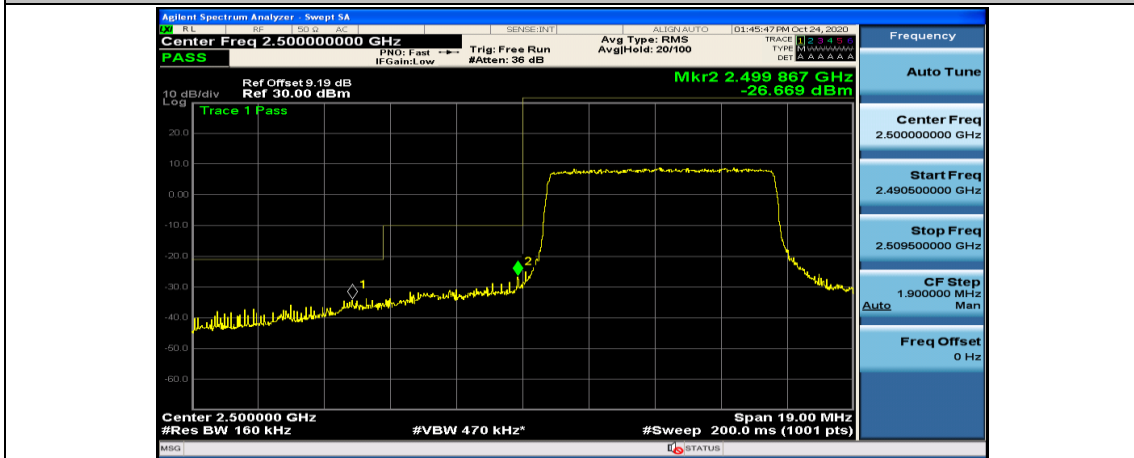

(Channel Bandwidth:15 MHz)_LCH_16QAM_37RB#0