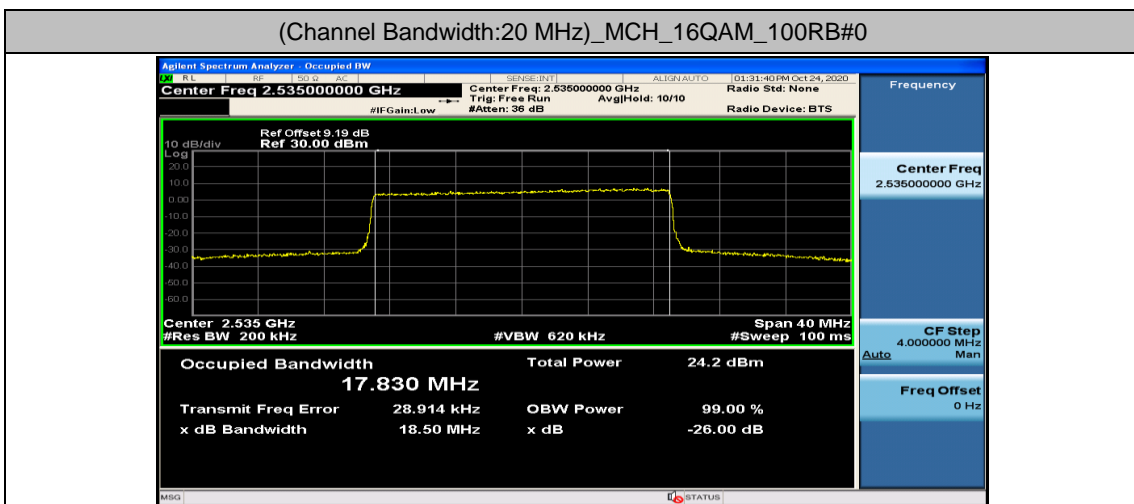

### Channel Bandwidth: 15 MHz

### Channel Bandwidth: 20 MHz

(Channel Bandwidth:20 MHz)\_HCH\_QPSK\_100RB#0

(Channel Bandwidth:20 MHz)\_LCH\_16QAM\_100RB#0

(Channel Bandwidth:20 MHz)\_MCH\_16QAM\_100RB#0