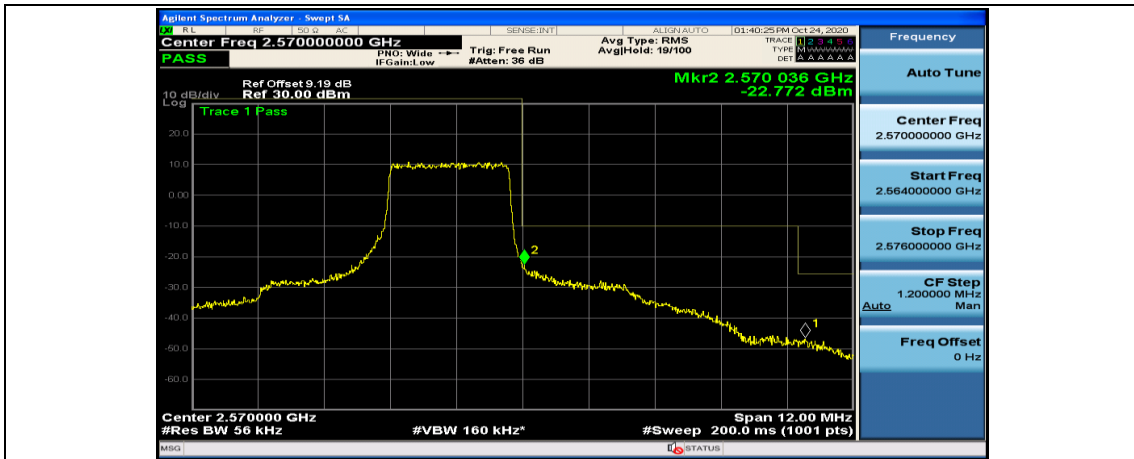

(Channel Bandwidth: 5 MHz)_HCH_QPSK_12RB#13