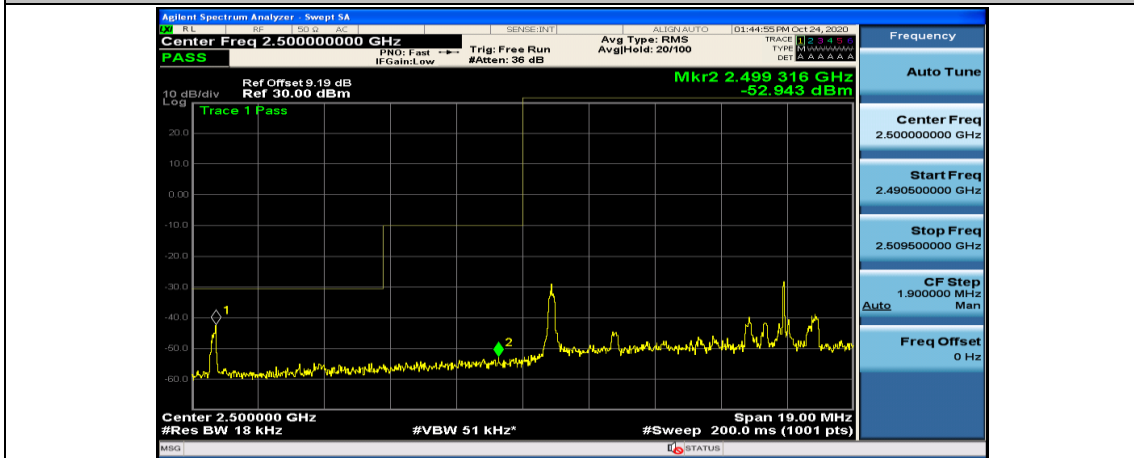

(Channel Bandwidth:15 MHz)_LCH_QPSK_1RB#74