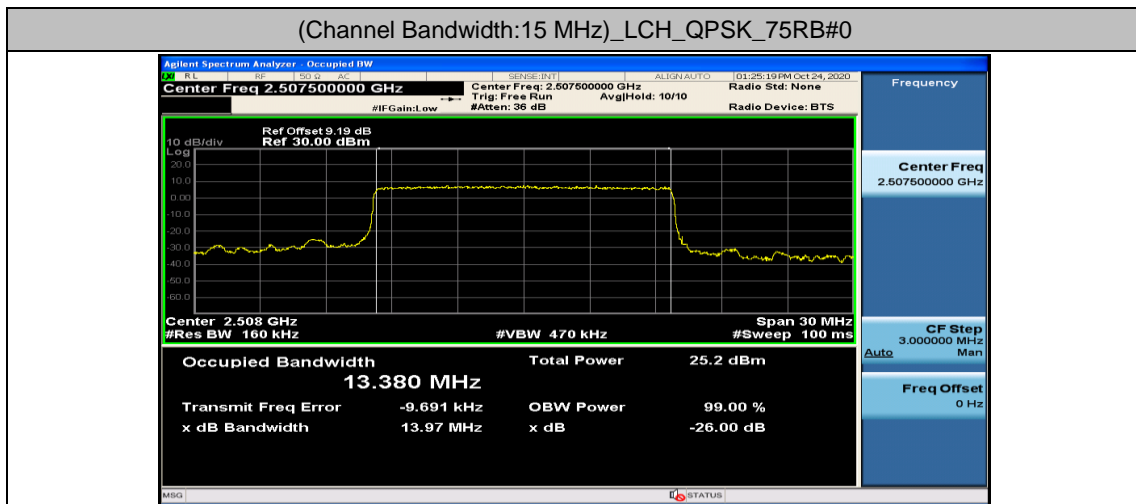

### Channel Bandwidth: 15 MHz

### Channel Bandwidth: 20 MHz

(Channel Bandwidth:20 MHz)\_HCH\_QPSK\_100RB#0

(Channel Bandwidth:20 MHz)\_LCH\_16QAM\_100RB#0

(Channel Bandwidth:20 MHz)\_MCH\_16QAM\_100RB#0