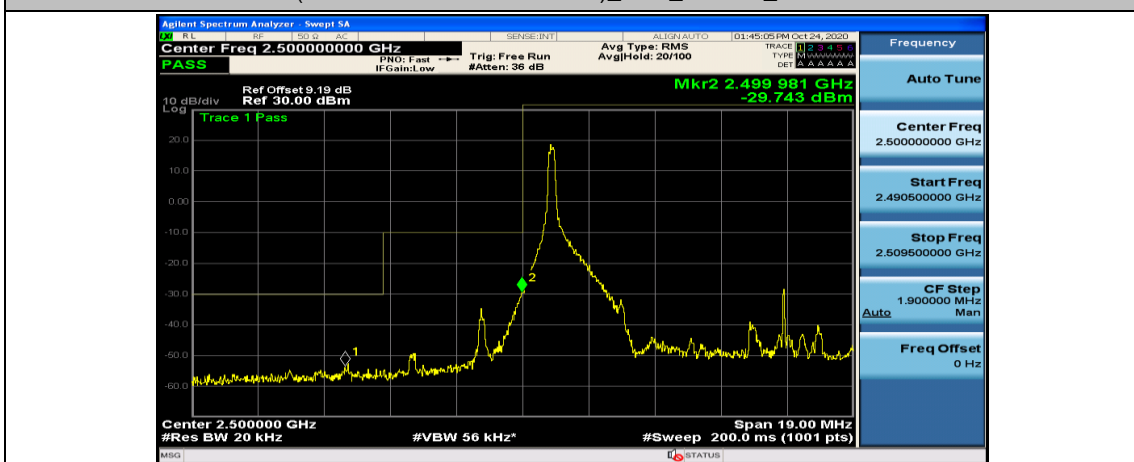

(Channel Bandwidth:15 MHz)\_LCH\_QPSK\_75RB#0

(Channel Bandwidth:15 MHz)\_HCH\_QPSK\_37RB#18

(Channel Bandwidth:15 MHz)\_HCH\_QPSK\_37RB#38

(Channel Bandwidth:15 MHz)\_HCH\_QPSK\_75RB#0

(Channel Bandwidth:15 MHz)\_LCH\_16QAM\_1RB#0