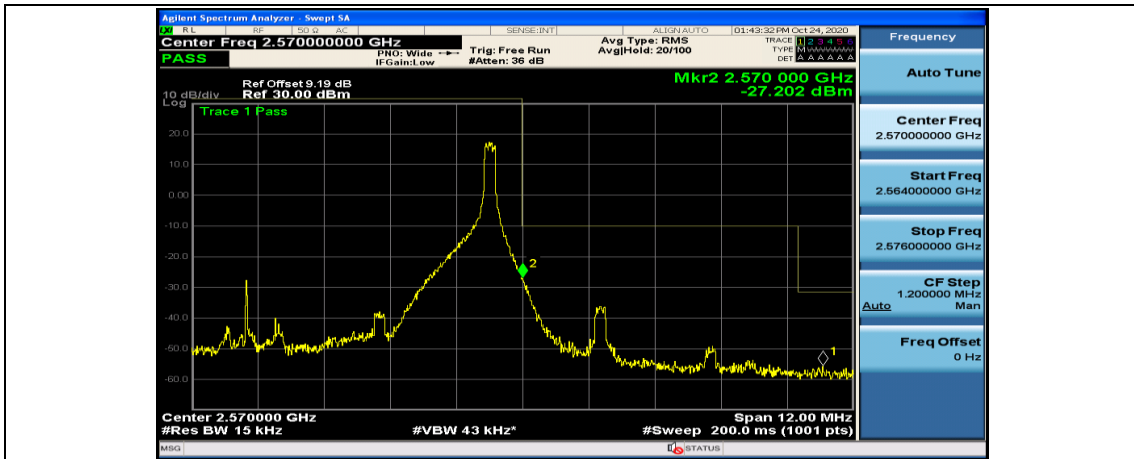

Channel Bandwidth: 10 MHz_HCH_16QAM_1RB#49