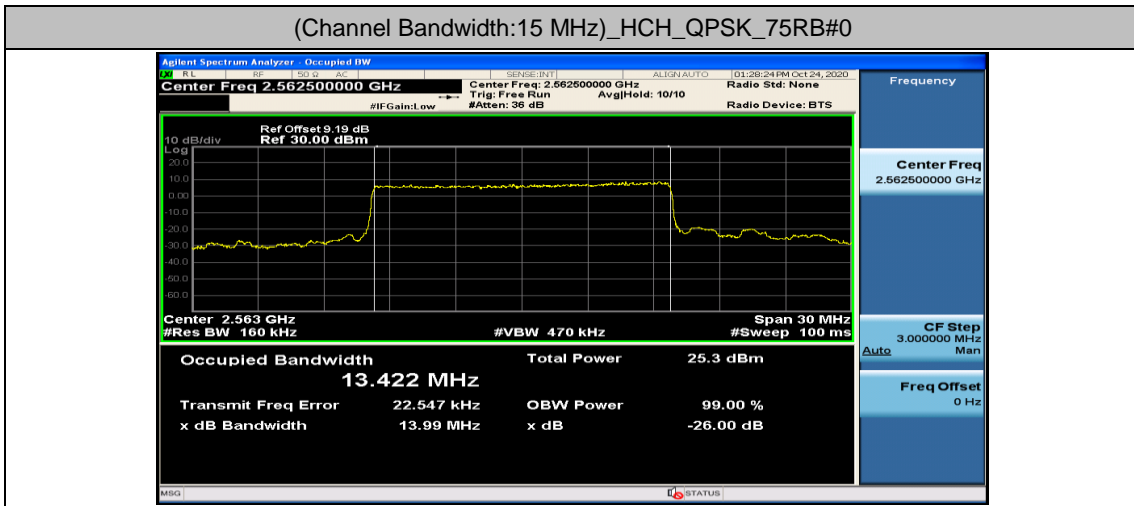

### Channel Bandwidth: 15 MHz

### Channel Bandwidth: 20 MHz

(Channel Bandwidth:20 MHz)\_HCH\_QPSK\_100RB#0

(Channel Bandwidth:20 MHz)\_LCH\_16QAM\_100RB#0

(Channel Bandwidth:20 MHz)\_MCH\_16QAM\_100RB#0