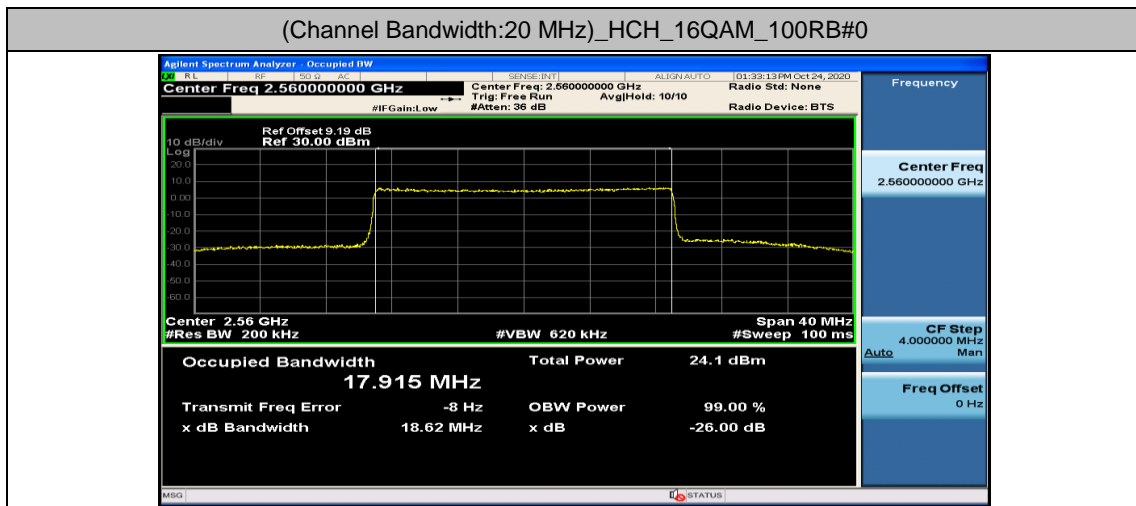

### Channel Bandwidth: 15 MHz

### Channel Bandwidth: 20 MHz

(Channel Bandwidth:20 MHz)\_HCH\_QPSK\_100RB#0

(Channel Bandwidth:20 MHz)\_LCH\_16QAM\_100RB#0

(Channel Bandwidth:20 MHz)\_MCH\_16QAM\_100RB#0

## Appendix D: Band Edge