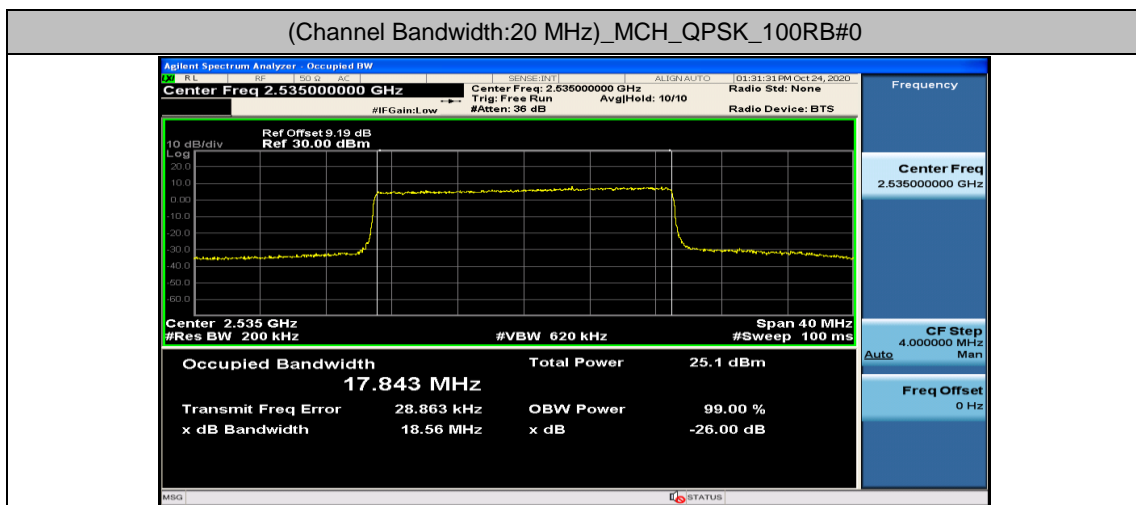

### Channel Bandwidth: 15 MHz

### Channel Bandwidth: 20 MHz

(Channel Bandwidth:20 MHz)\_HCH\_QPSK\_100RB#0

(Channel Bandwidth:20 MHz)\_LCH\_16QAM\_100RB#0

(Channel Bandwidth:20 MHz)\_MCH\_16QAM\_100RB#0