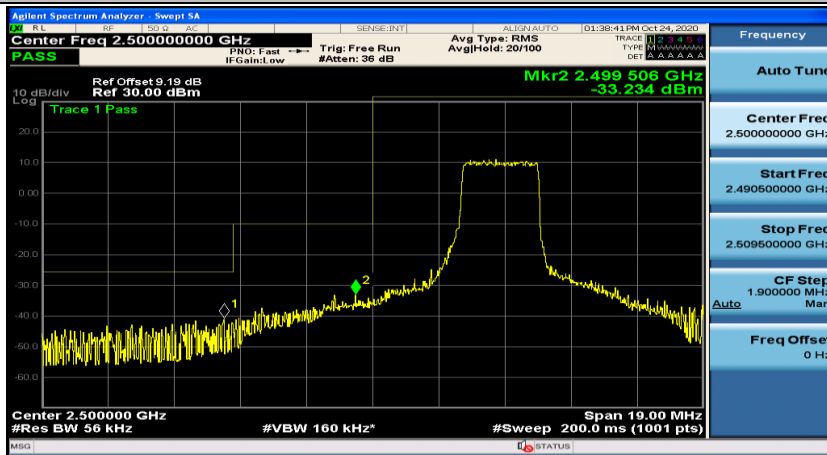

### Test Graphs

#### Channel Bandwidth: 5 MHz

(Channel Bandwidth: 5 MHz)\_LCH\_QPSK\_12RB#0

(Channel Bandwidth: 5 MHz)\_LCH\_QPSK\_12RB#6

(Channel Bandwidth: 5 MHz)\_LCH\_QPSK\_12RB#13

(Channel Bandwidth: 5 MHz)\_LCH\_QPSK\_25RB#0