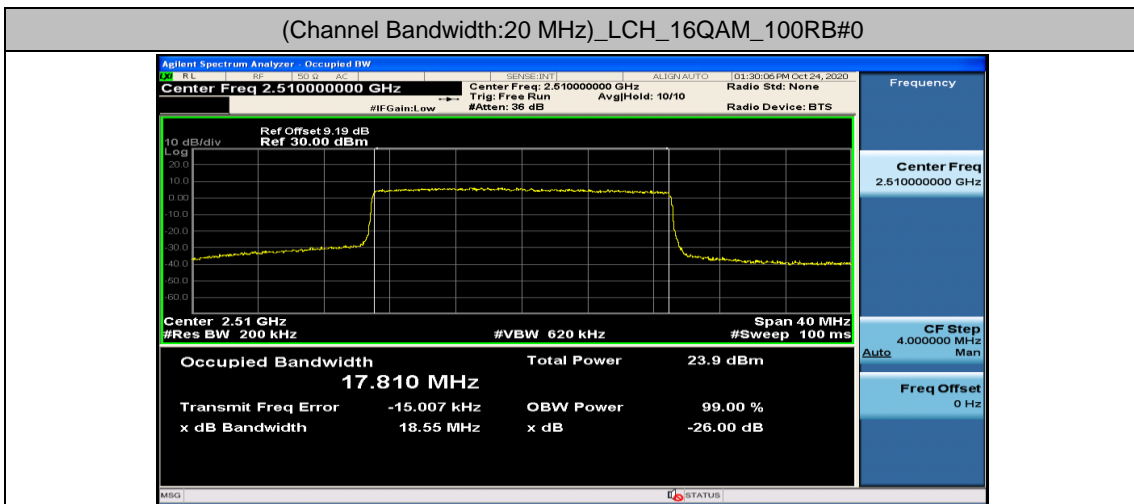

### Channel Bandwidth: 15 MHz

### Channel Bandwidth: 20 MHz

(Channel Bandwidth:20 MHz)\_HCH\_QPSK\_100RB#0

(Channel Bandwidth:20 MHz)\_LCH\_16QAM\_100RB#0

(Channel Bandwidth:20 MHz)\_MCH\_16QAM\_100RB#0