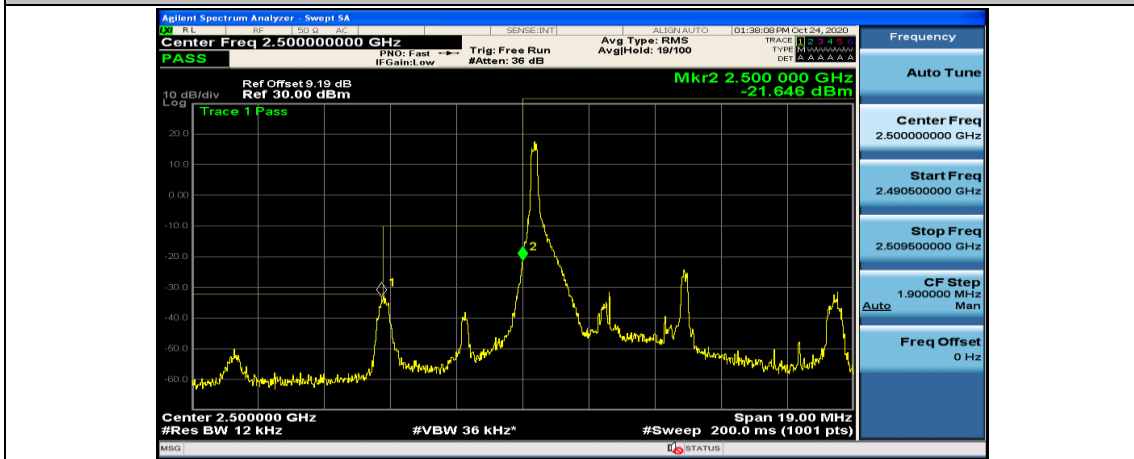

(Channel Bandwidth: 5 MHz)_LCH_16QAM_1RB#0