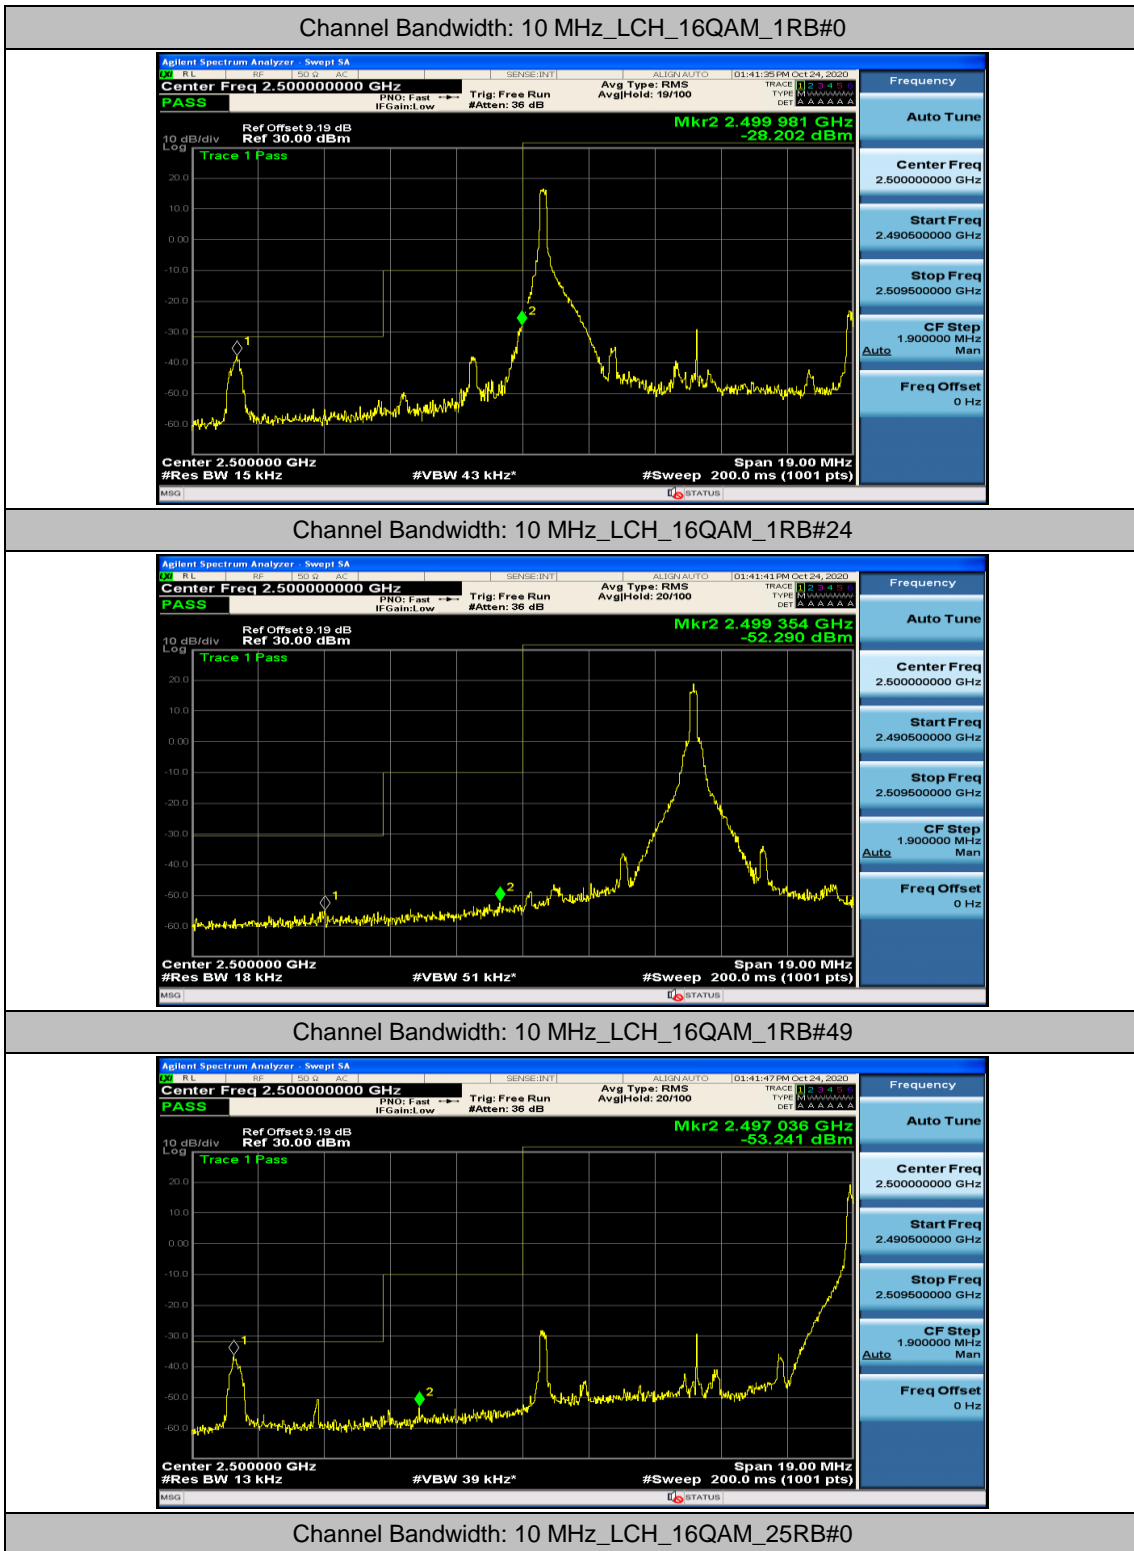

Channel Bandwidth: 10 MHz\_LCH\_QPSK\_25RB#12

Channel Bandwidth: 10 MHz\_LCH\_QPSK\_25RB#25

Channel Bandwidth: 10 MHz\_LCH\_QPSK\_50RB#0

Channel Bandwidth: 10 MHz\_HCH\_QPSK\_1RB#0

Channel Bandwidth: 10 MHz\_HCH\_QPSK\_1RB#24

Channel Bandwidth: 10 MHz\_HCH\_QPSK\_1RB#49

Channel Bandwidth: 10 MHz\_HCH\_QPSK\_25RB#0

Channel Bandwidth: 10 MHz\_HCH\_QPSK\_25RB#12

Channel Bandwidth: 10 MHz\_HCH\_QPSK\_25RB#25

Channel Bandwidth: 10 MHz\_HCH\_QPSK\_50RB#0

Channel Bandwidth: 10 MHz\_LCH\_16QAM\_25RB#12

Channel Bandwidth: 10 MHz\_LCH\_16QAM\_25RB#25

Channel Bandwidth: 10 MHz\_LCH\_16QAM\_50RB#0

Channel Bandwidth: 10 MHz\_HCH\_16QAM\_1RB#0

Channel Bandwidth: 10 MHz\_HCH\_16QAM\_1RB#24