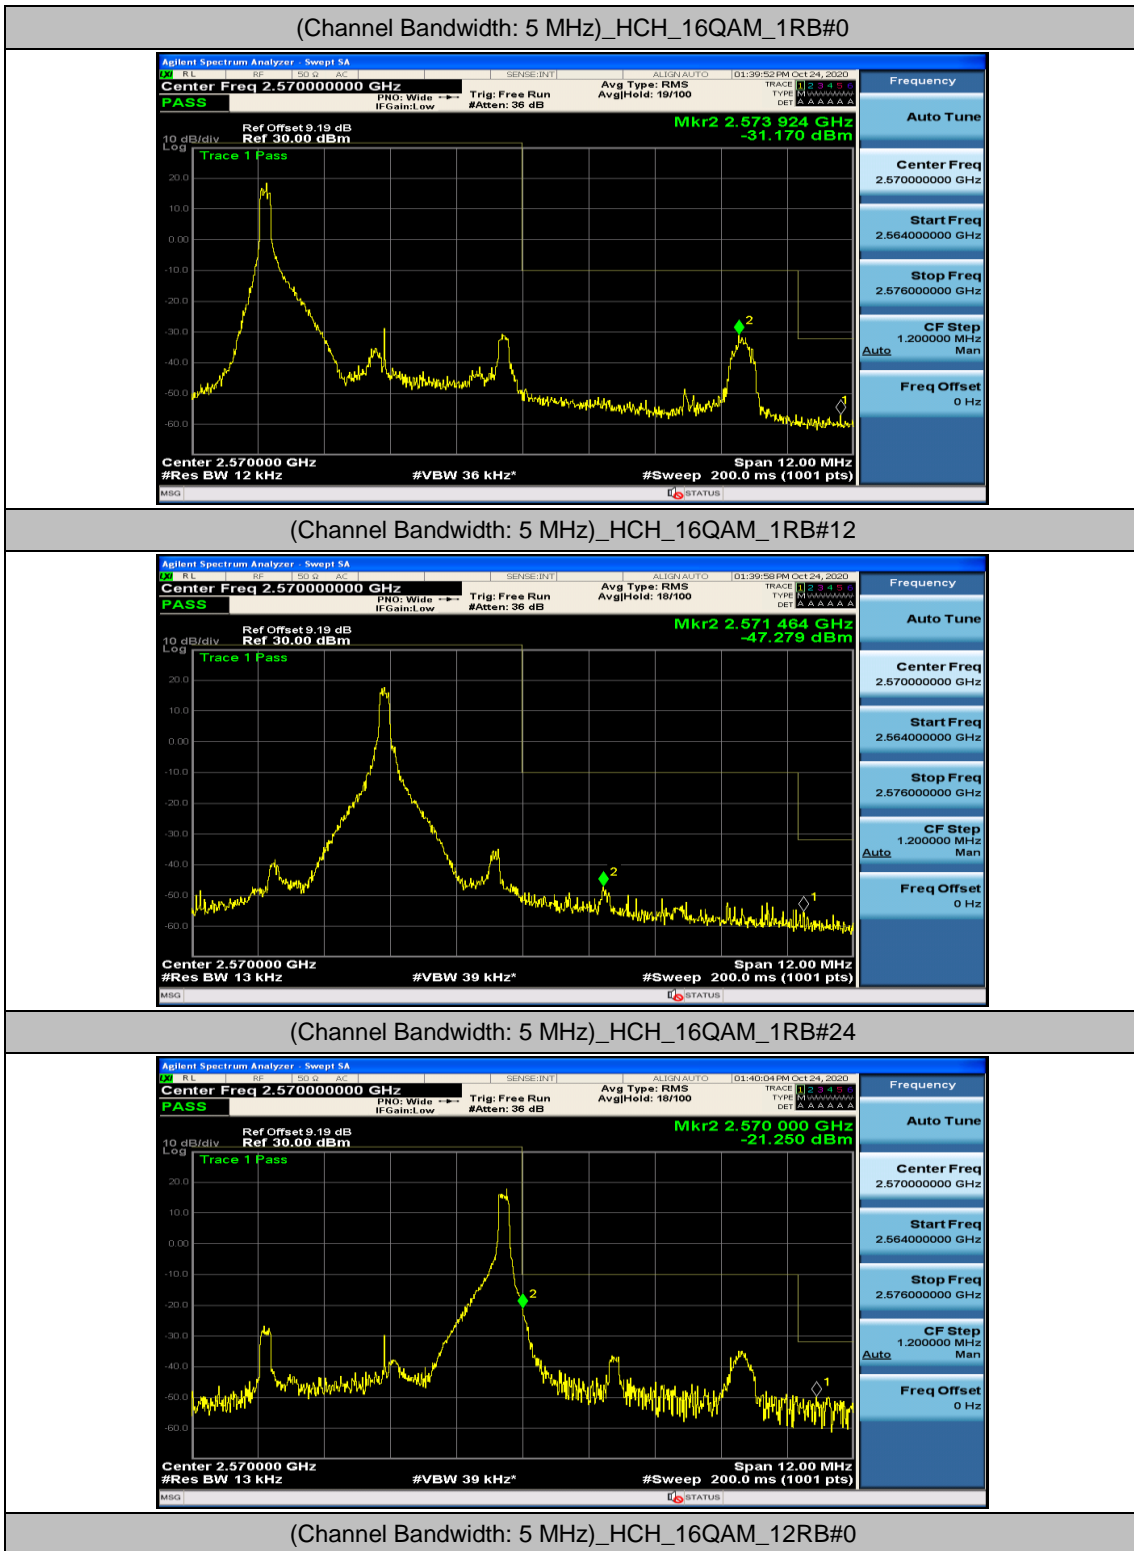

(Channel Bandwidth: 5 MHz)\_HCH\_QPSK\_12RB#13

(Channel Bandwidth: 5 MHz)\_HCH\_QPSK\_25RB#0

(Channel Bandwidth: 5 MHz)\_LCH\_16QAM\_1RB#0

(Channel Bandwidth: 5 MHz)\_LCH\_16QAM\_1RB#12

(Channel Bandwidth: 5 MHz)\_LCH\_16QAM\_1RB#24

(Channel Bandwidth: 5 MHz)\_LCH\_16QAM\_12RB#0

(Channel Bandwidth: 5 MHz)\_LCH\_16QAM\_12RB#6

(Channel Bandwidth: 5 MHz)\_LCH\_16QAM\_12RB#13

(Channel Bandwidth: 5 MHz)\_LCH\_16QAM\_25RB#0

(Channel Bandwidth: 5 MHz)\_HCH\_16QAM\_12RB#6

(Channel Bandwidth: 5 MHz)\_HCH\_16QAM\_12RB#13

(Channel Bandwidth: 5 MHz)\_HCH\_16QAM\_25RB#0

Channel Bandwidth: 10 MHz

Channel Bandwidth: 10 MHz\_LCH\_QPSK\_1RB#49

Channel Bandwidth: 10 MHz\_LCH\_QPSK\_25RB#0