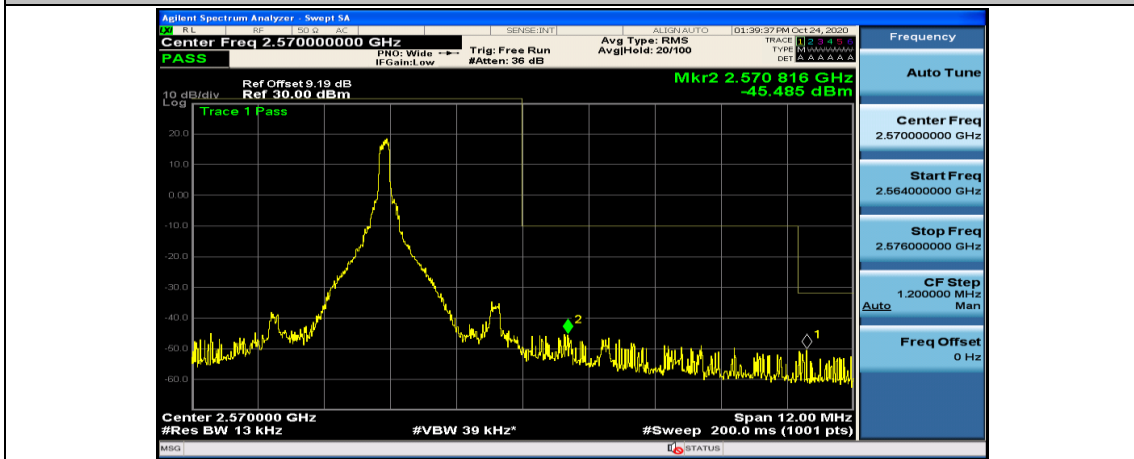

(Channel Bandwidth: 5 MHz)_HCH_QPSK_1RB#12