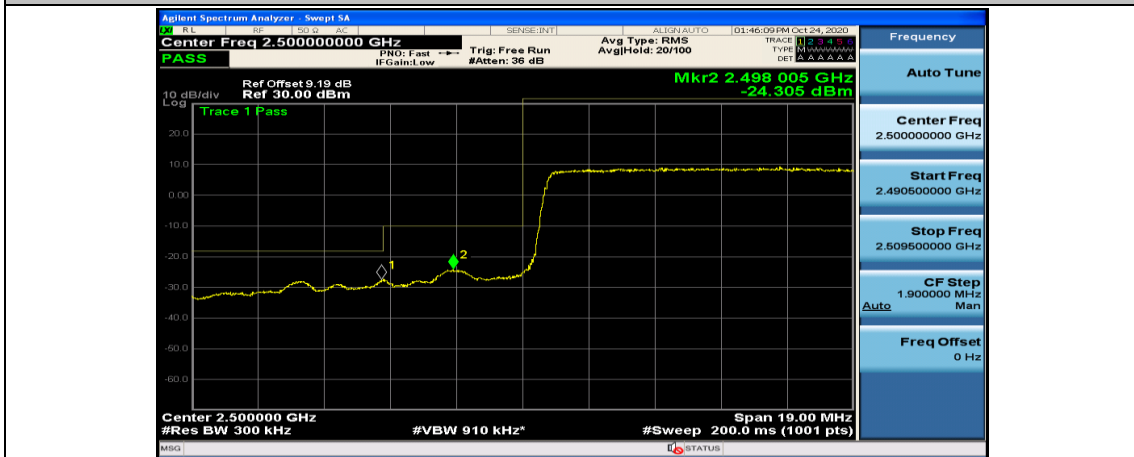

(Channel Bandwidth:15 MHz)_LCH_QPSK_75RB#0