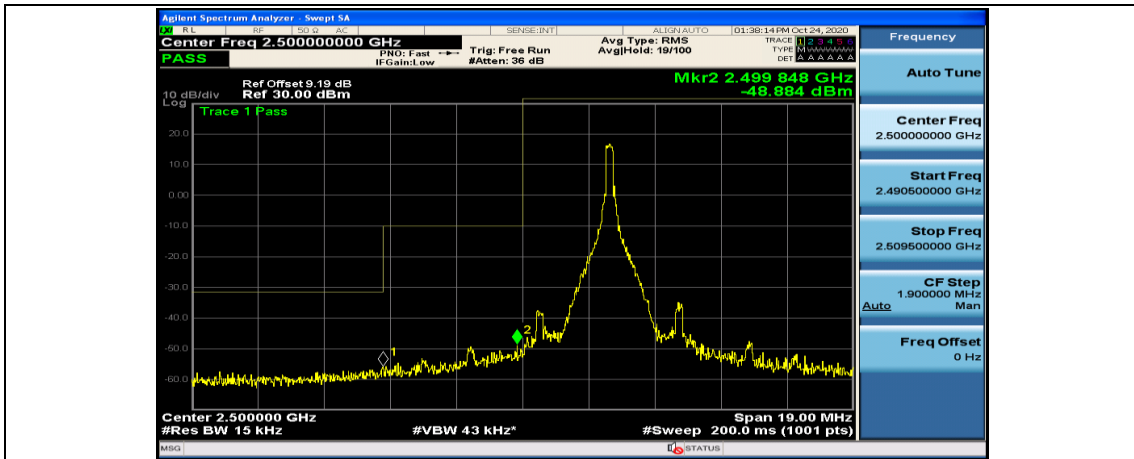

(Channel Bandwidth: 5 MHz)\_HCH\_QPSK\_12RB#13

(Channel Bandwidth: 5 MHz)\_HCH\_QPSK\_25RB#0

(Channel Bandwidth: 5 MHz)\_LCH\_16QAM\_1RB#0

(Channel Bandwidth: 5 MHz)\_LCH\_16QAM\_1RB#12

(Channel Bandwidth: 5 MHz)\_LCH\_16QAM\_1RB#24