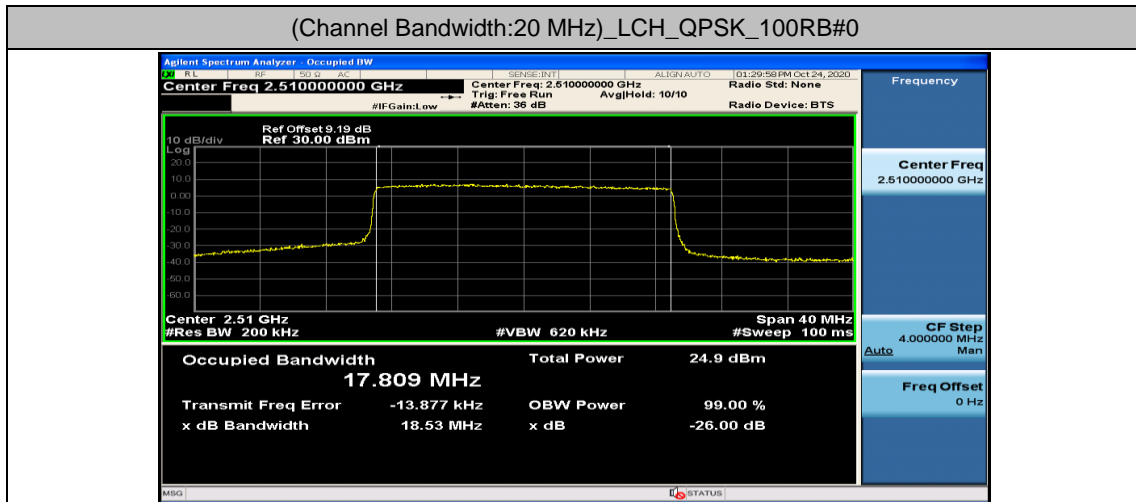

### Channel Bandwidth: 15 MHz

### Channel Bandwidth: 20 MHz

(Channel Bandwidth:20 MHz)\_HCH\_QPSK\_100RB#0

(Channel Bandwidth:20 MHz)\_LCH\_16QAM\_100RB#0

(Channel Bandwidth:20 MHz)\_MCH\_16QAM\_100RB#0