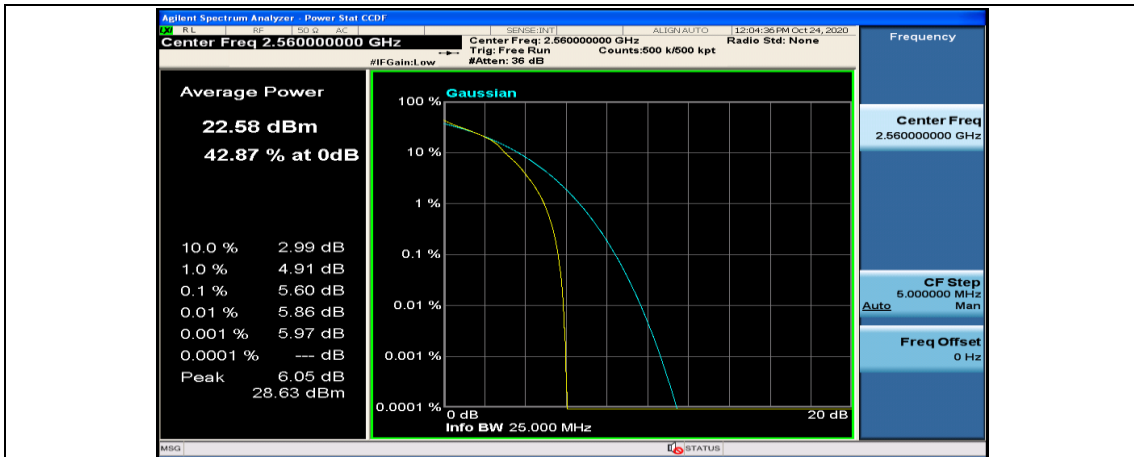

(Channel Bandwidth:20 MHz)_HCH_16QAM_1RB#0

(Channel Bandwidth:20 MHz)_HCH_16QAM_1RB#49

(Channel Bandwidth:20 MHz)_HCH_16QAM_1RB#99

(Channel Bandwidth:20 MHz)_HCH_16QAM_50RB#0

(Channel Bandwidth:20 MHz)_HCH_16QAM_50RB#25