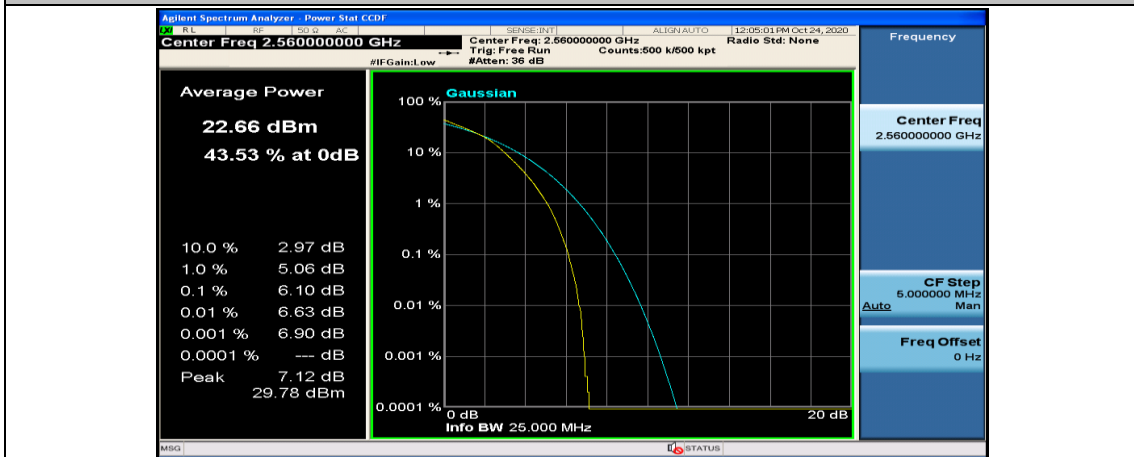

(Channel Bandwidth:20 MHz)_HCH_16QAM_100RB#0