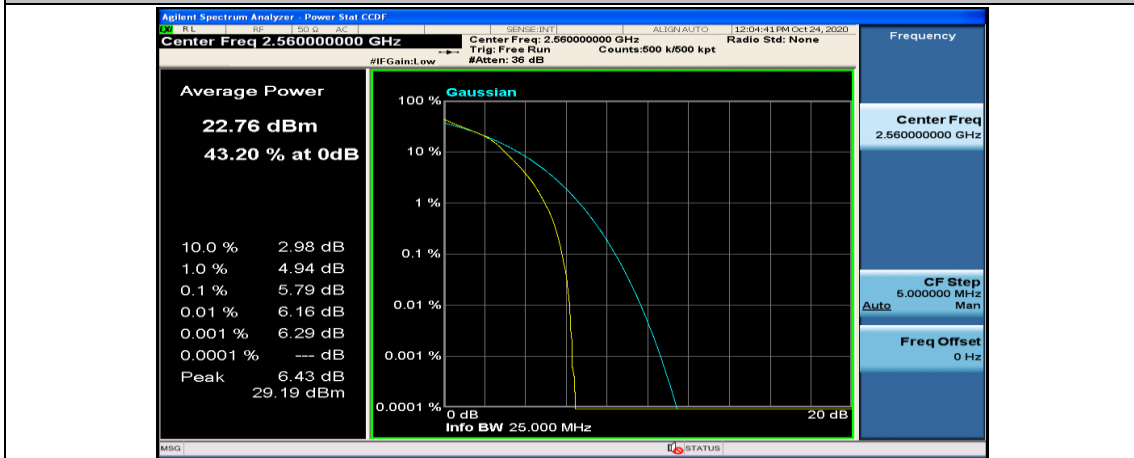

(Channel Bandwidth:20 MHz)_HCH_16QAM_50RB#50