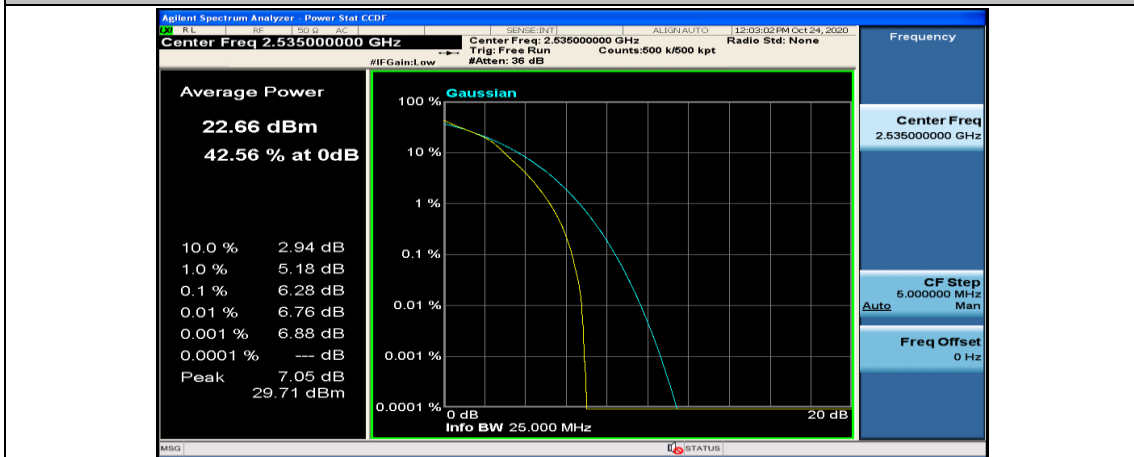

(Channel Bandwidth:20 MHz)_MCH_16QAM_50RB#25