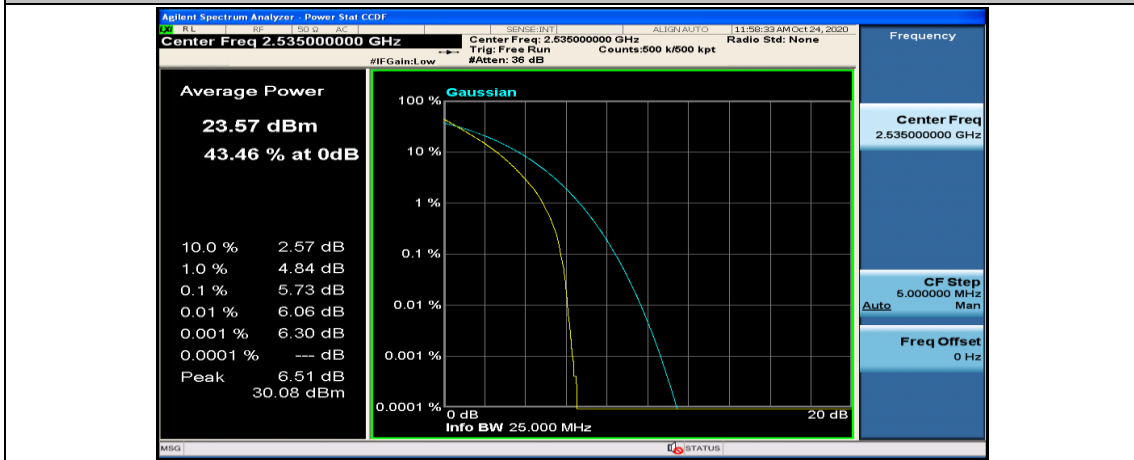

Channel Bandwidth: 15 MHz

(Channel Bandwidth:15 MHz)_LCH_QPSK_37RB#18

(Channel Bandwidth:15 MHz)_LCH_QPSK_37RB#38

(Channel Bandwidth:15 MHz)_LCH_QPSK_75RB#0

(Channel Bandwidth:15 MHz)_MCH_QPSK_1RB#0

(Channel Bandwidth:15 MHz)_MCH_QPSK_1RB#37

(Channel Bandwidth:15 MHz)_MCH_QPSK_1RB#74

(Channel Bandwidth:15 MHz)_MCH_QPSK_37RB#0

(Channel Bandwidth:15 MHz)_MCH_QPSK_37RB#18

(Channel Bandwidth:15 MHz)_MCH_QPSK_37RB#38

(Channel Bandwidth:15 MHz)_MCH_QPSK_75RB#0

(Channel Bandwidth:15 MHz)_HCH_QPSK_1RB#0

(Channel Bandwidth:15 MHz)_HCH_QPSK_1RB#37

(Channel Bandwidth:15 MHz)_HCH_QPSK_1RB#74

(Channel Bandwidth:15 MHz)_HCH_QPSK_37RB#0

(Channel Bandwidth:15 MHz)_HCH_QPSK_37RB#18