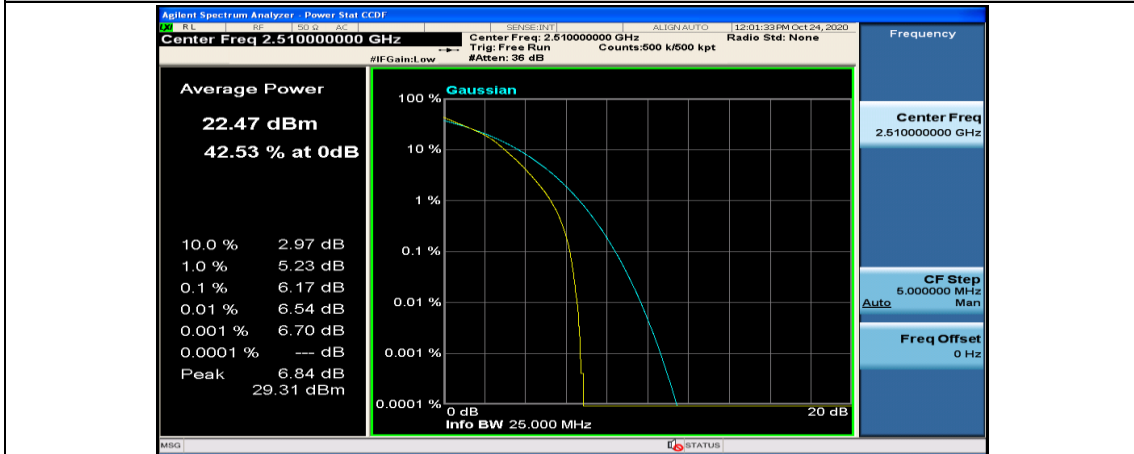

(Channel Bandwidth:20 MHz)_LCH_16QAM_50RB#50