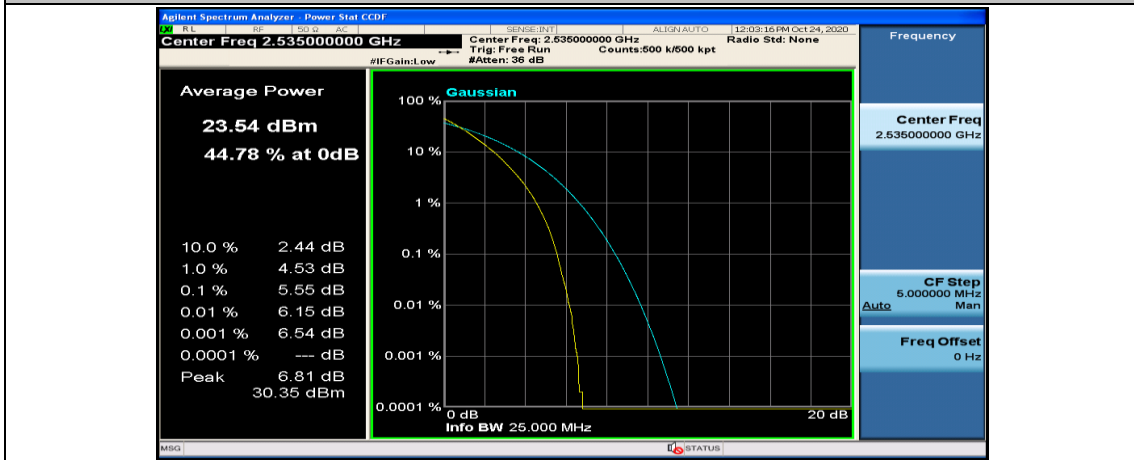

(Channel Bandwidth:20 MHz)_MCH_QPSK_100RB#0