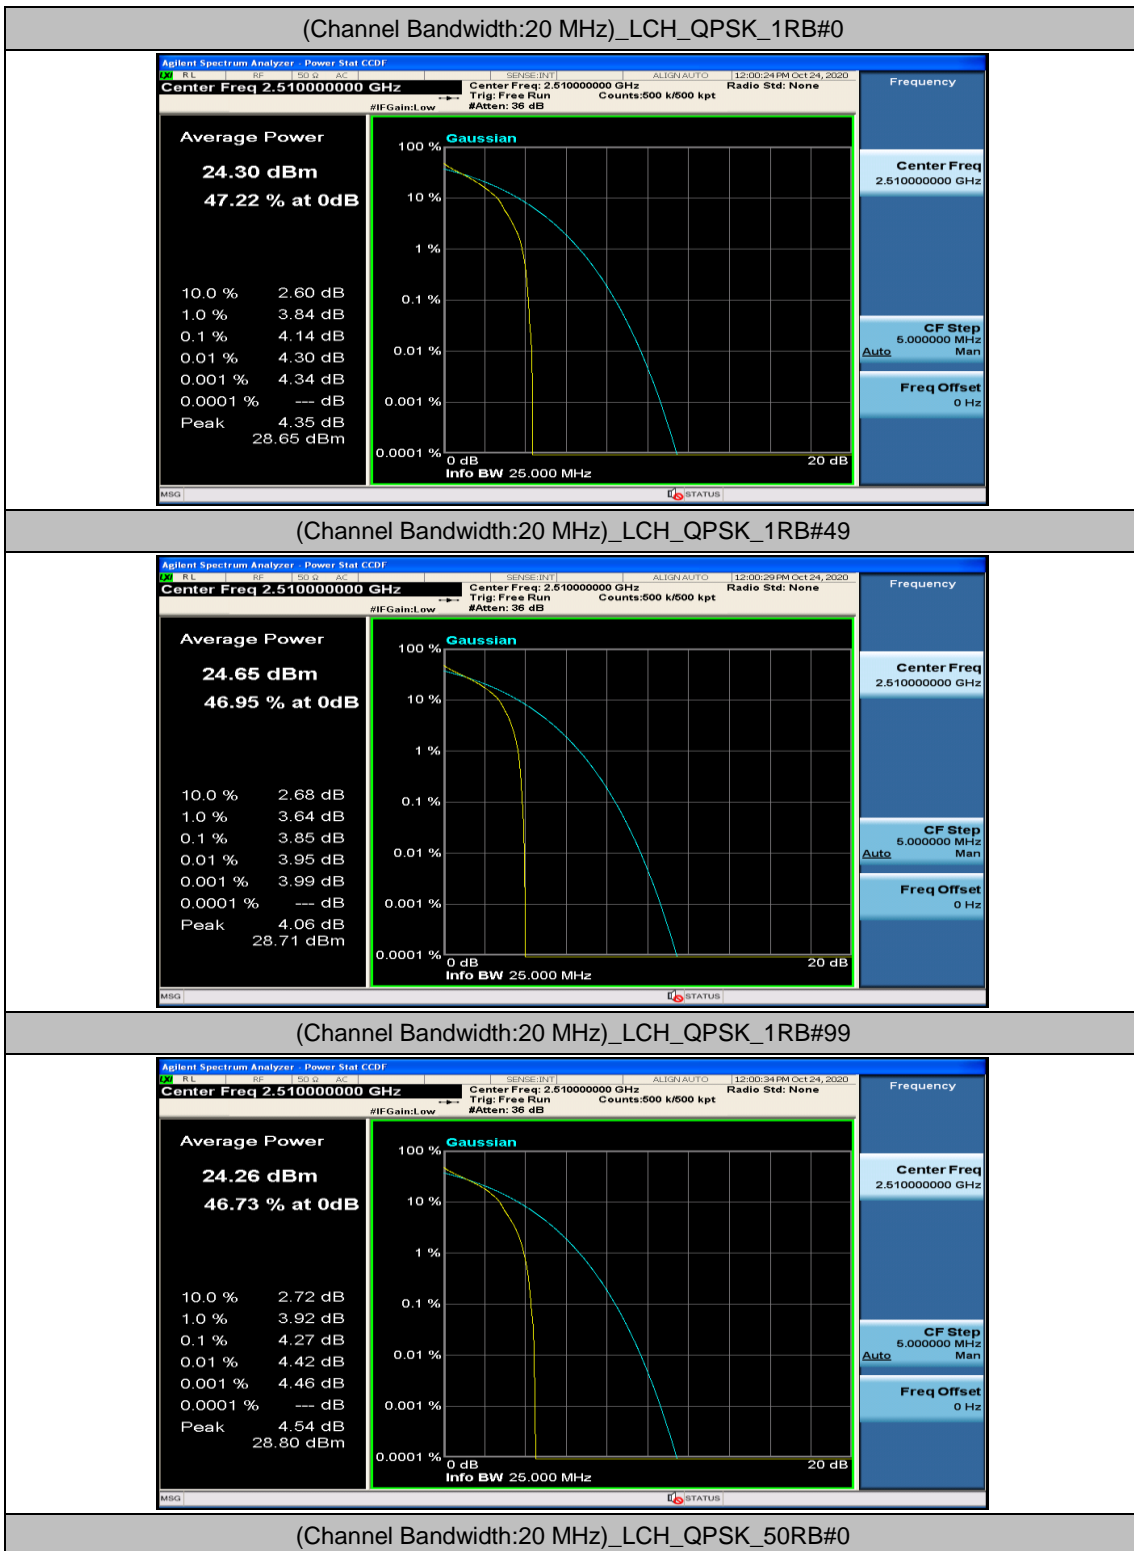

(Channel Bandwidth:15 MHz)_HCH_16QAM_37RB#0

(Channel Bandwidth:15 MHz)_HCH_16QAM_37RB#18

(Channel Bandwidth:15 MHz)_HCH_16QAM_37RB#38

(Channel Bandwidth:15 MHz)_HCH_16QAM_75RB#0

Channel Bandwidth: 20 MHz

(Channel Bandwidth:20 MHz)_MCH_QPSK_1RB#0

(Channel Bandwidth:20 MHz)_MCH_QPSK_1RB#49

(Channel Bandwidth:20 MHz)_MCH_QPSK_1RB#99

(Channel Bandwidth:20 MHz)_MCH_QPSK_50RB#0

(Channel Bandwidth:20 MHz)_MCH_QPSK_50RB#25

(Channel Bandwidth:20 MHz)_MCH_QPSK_50RB#50