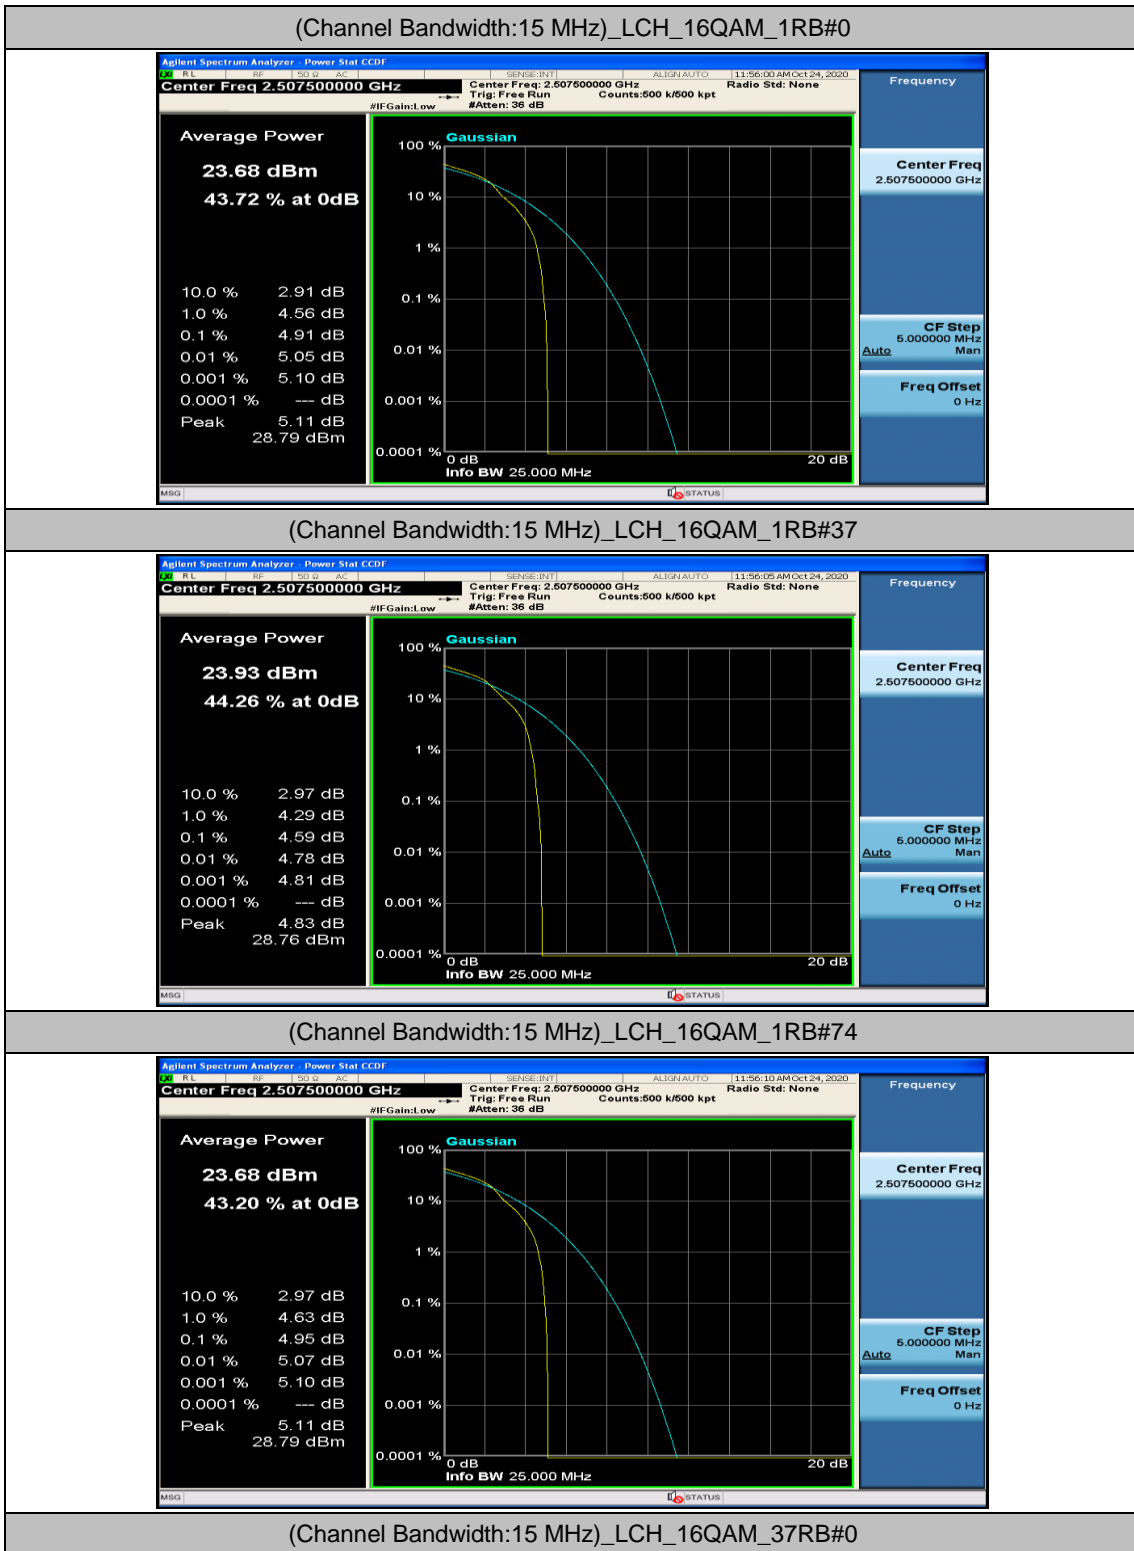

(Channel Bandwidth:15 MHz)_MCH_QPSK_1RB#74

(Channel Bandwidth:15 MHz)_MCH_QPSK_37RB#0

(Channel Bandwidth:15 MHz)_MCH_QPSK_37RB#18

(Channel Bandwidth:15 MHz)_MCH_QPSK_37RB#38

(Channel Bandwidth:15 MHz)_MCH_QPSK_75RB#0

(Channel Bandwidth:15 MHz)_HCH_QPSK_1RB#0

(Channel Bandwidth:15 MHz)_HCH_QPSK_1RB#37

(Channel Bandwidth:15 MHz)_HCH_QPSK_1RB#74

(Channel Bandwidth:15 MHz)_HCH_QPSK_37RB#0

(Channel Bandwidth:15 MHz)_HCH_QPSK_37RB#18

(Channel Bandwidth:15 MHz)_HCH_QPSK_37RB#38

(Channel Bandwidth:15 MHz)_HCH_QPSK_75RB#0

(Channel Bandwidth:15 MHz)_LCH_16QAM_37RB#18

(Channel Bandwidth:15 MHz)_LCH_16QAM_37RB#38

(Channel Bandwidth:15 MHz)_LCH_16QAM_75RB#0