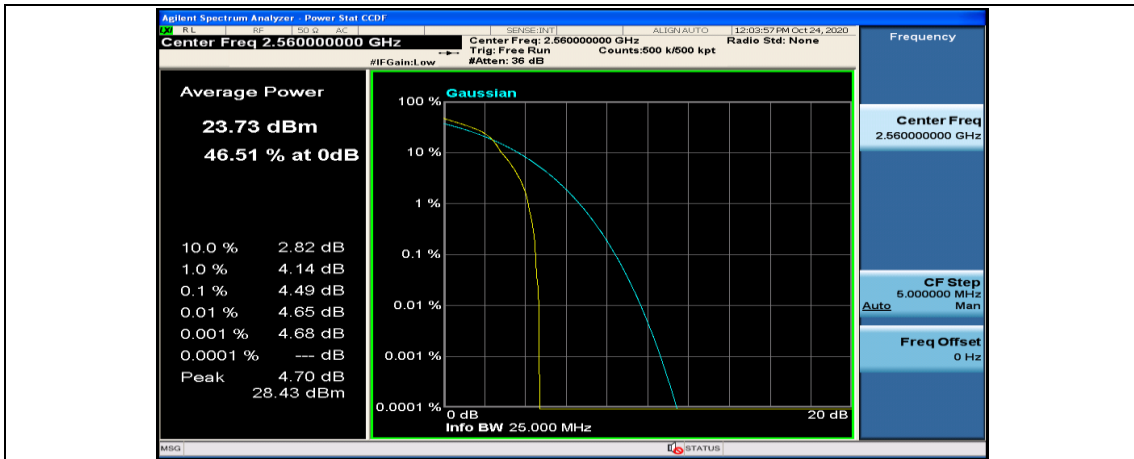

(Channel Bandwidth:20 MHz)_HCH_16QAM_1RB#49