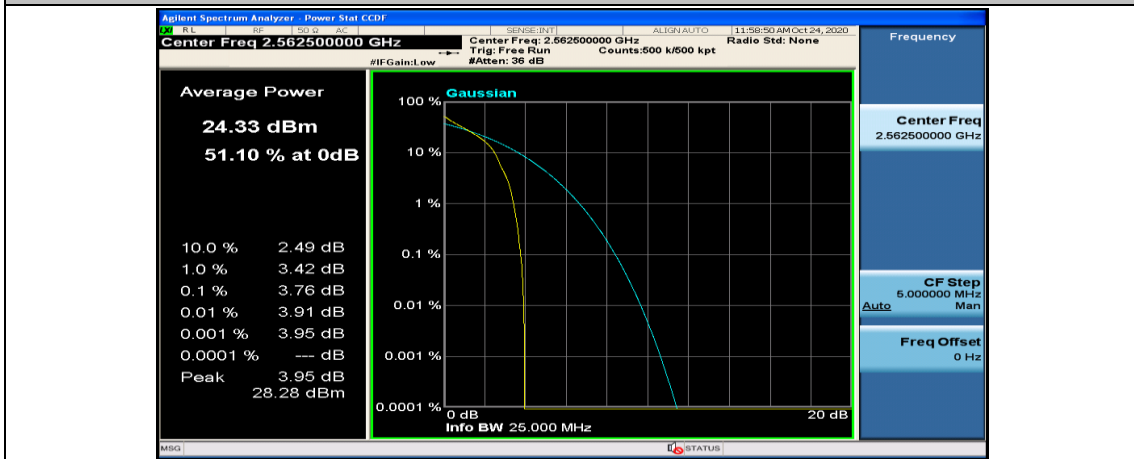

Channel Bandwidth: 15 MHz

(Channel Bandwidth:15 MHz)_LCH_QPSK_37RB#18

(Channel Bandwidth:15 MHz)_LCH_QPSK_37RB#38

(Channel Bandwidth:15 MHz)_LCH_QPSK_75RB#0

(Channel Bandwidth:15 MHz)_MCH_QPSK_1RB#0

(Channel Bandwidth:15 MHz)_MCH_QPSK_1RB#37

(Channel Bandwidth:15 MHz)_MCH_QPSK_1RB#74

(Channel Bandwidth:15 MHz)_MCH_QPSK_37RB#0

(Channel Bandwidth:15 MHz)_MCH_QPSK_37RB#18

(Channel Bandwidth:15 MHz)_MCH_QPSK_37RB#38

(Channel Bandwidth:15 MHz)_MCH_QPSK_75RB#0

(Channel Bandwidth:15 MHz)_HCH_QPSK_1RB#0

(Channel Bandwidth:15 MHz)_HCH_QPSK_1RB#37

(Channel Bandwidth:15 MHz)_HCH_QPSK_1RB#74

(Channel Bandwidth:15 MHz)_HCH_QPSK_37RB#0

(Channel Bandwidth:15 MHz)_HCH_QPSK_37RB#18