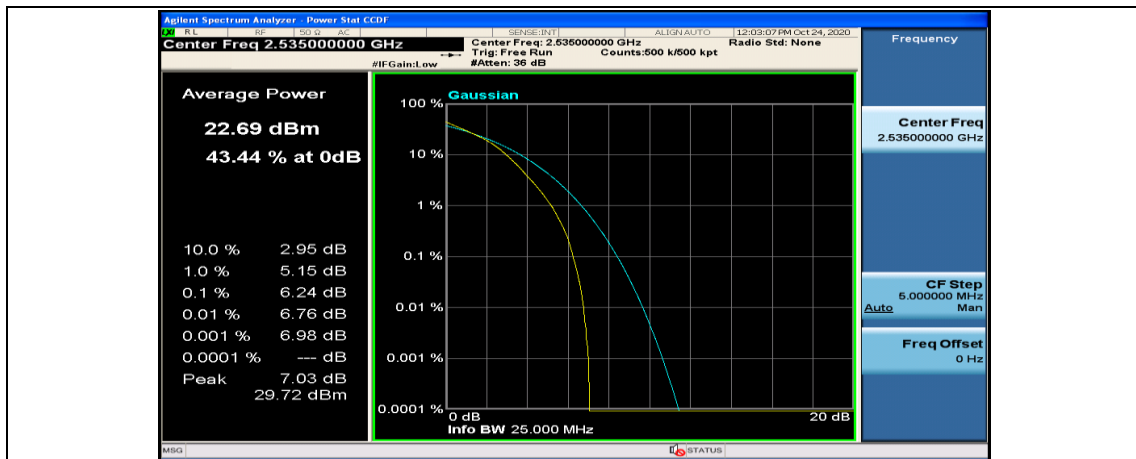

(Channel Bandwidth:20 MHz)_MCH_16QAM_1RB#99

(Channel Bandwidth:20 MHz)_MCH_16QAM_50RB#0

(Channel Bandwidth:20 MHz)_MCH_16QAM_50RB#25

(Channel Bandwidth:20 MHz)_MCH_16QAM_50RB#50

(Channel Bandwidth:20 MHz)_MCH_16QAM_100RB#0