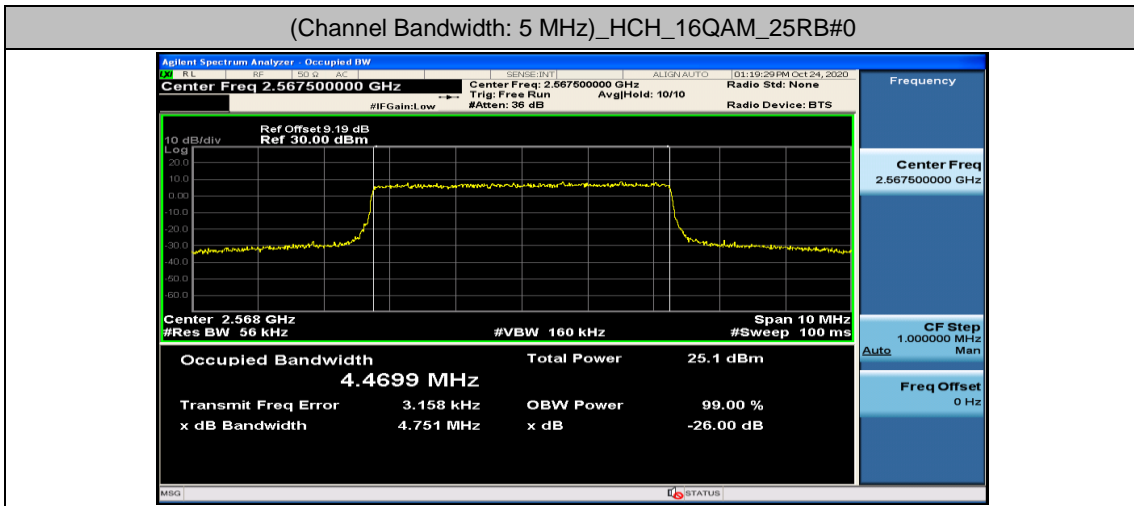

Channel Bandwidth: 20 MHz

Channel Bandwidth: 20 MHz						
Modulation	Channel	RB Configuration		Occupied Bandwidth (MHz)	26dB Bandwidth (MHz)	Verdict
		Size	Offset			
QPSK	LCH	100	0	17.809	18.53	PASS
	MCH	100	0	17.843	18.56	PASS
	HCH	100	0	17.923	18.56	PASS
16QAM	LCH	100	0	17.810	18.55	PASS
	MCH	100	0	17.830	18.50	PASS
	HCH	100	0	17.915	18.62	PASS

Test Graphs

Channel Bandwidth: 5 MHz

Channel Bandwidth: 10 MHz