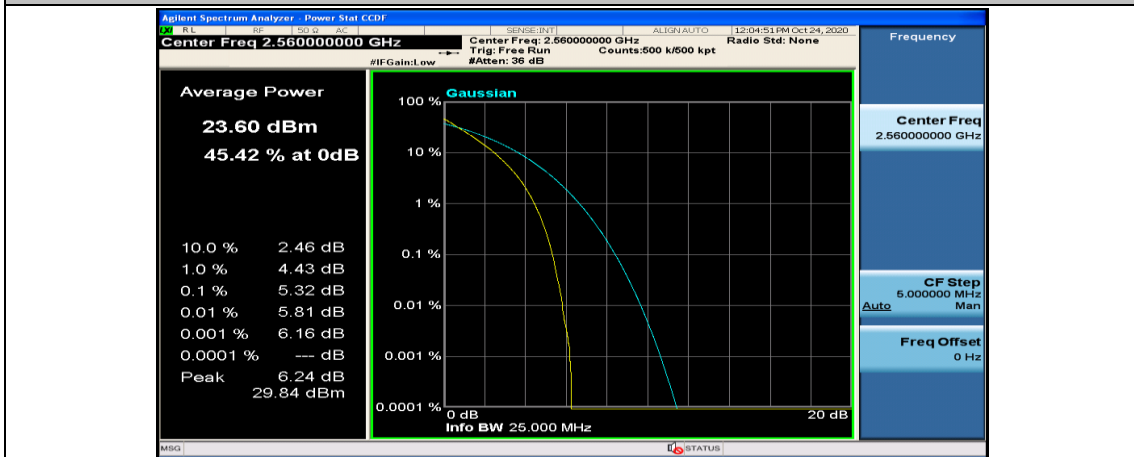

(Channel Bandwidth:20 MHz)_MCH_QPSK_100RB#0

(Channel Bandwidth:20 MHz)_HCH_QPSK_1RB#0

(Channel Bandwidth:20 MHz)_HCH_QPSK_1RB#49

(Channel Bandwidth:20 MHz)_HCH_QPSK_50RB#50

(Channel Bandwidth:20 MHz)_HCH_QPSK_100RB#0