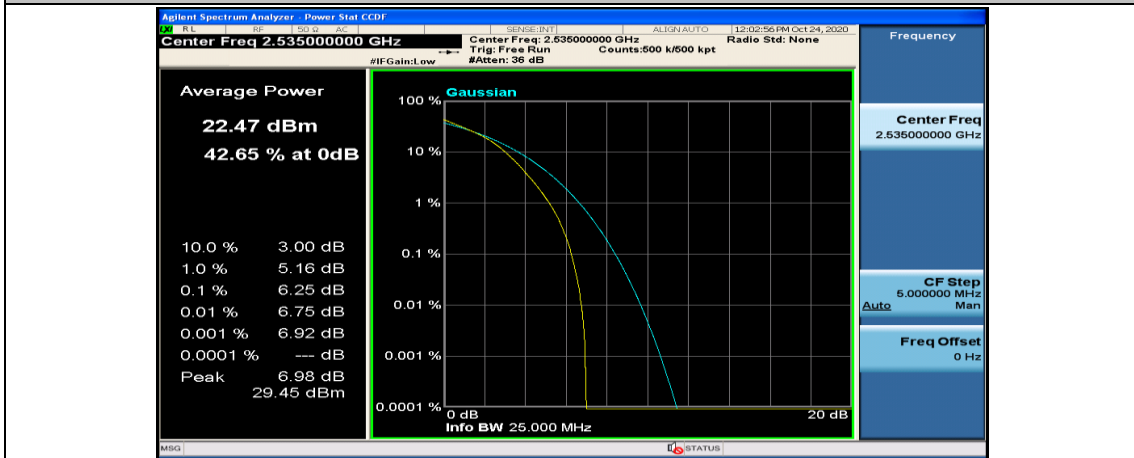

(Channel Bandwidth:20 MHz)_MCH_16QAM_50RB#0