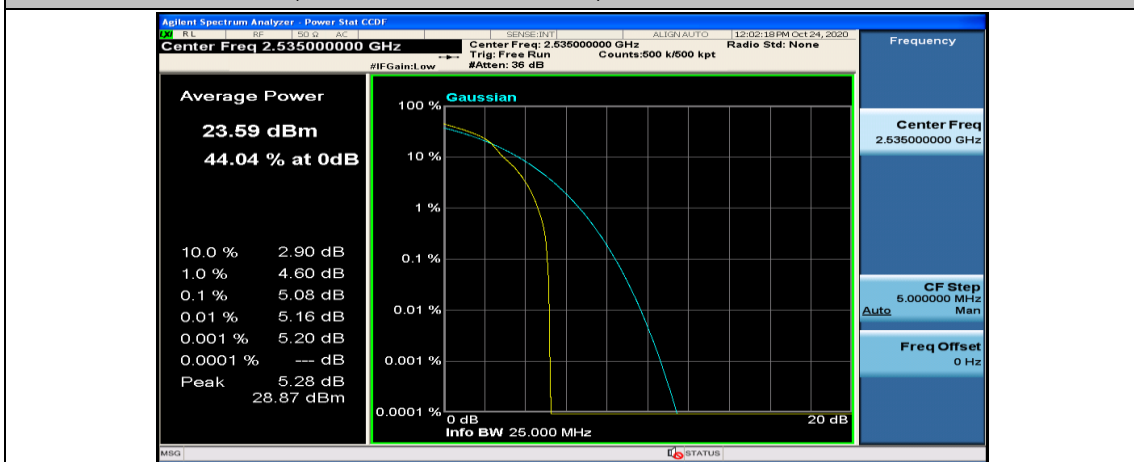

(Channel Bandwidth:20 MHz)_LCH_16QAM_50RB#25

(Channel Bandwidth:20 MHz)_LCH_16QAM_50RB#50

(Channel Bandwidth:20 MHz)_LCH_16QAM_100RB#0

(Channel Bandwidth:20 MHz)_MCH_16QAM_1RB#0

(Channel Bandwidth:20 MHz)_MCH_16QAM_1RB#49