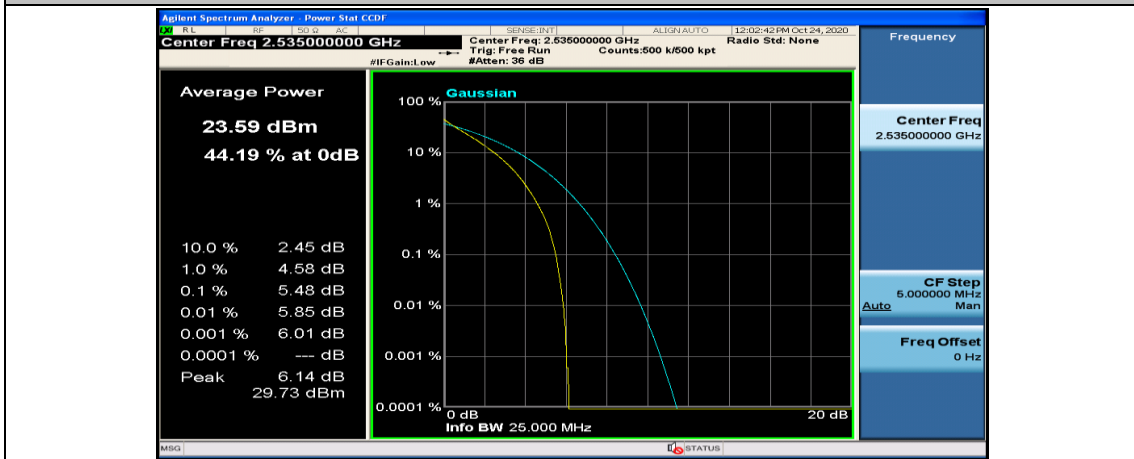

(Channel Bandwidth:20 MHz)_MCH_QPSK_1RB#49

(Channel Bandwidth:20 MHz)_MCH_QPSK_1RB#99

(Channel Bandwidth:20 MHz)_MCH_QPSK_50RB#0

(Channel Bandwidth:20 MHz)_MCH_QPSK_50RB#25

(Channel Bandwidth:20 MHz)_MCH_QPSK_50RB#50