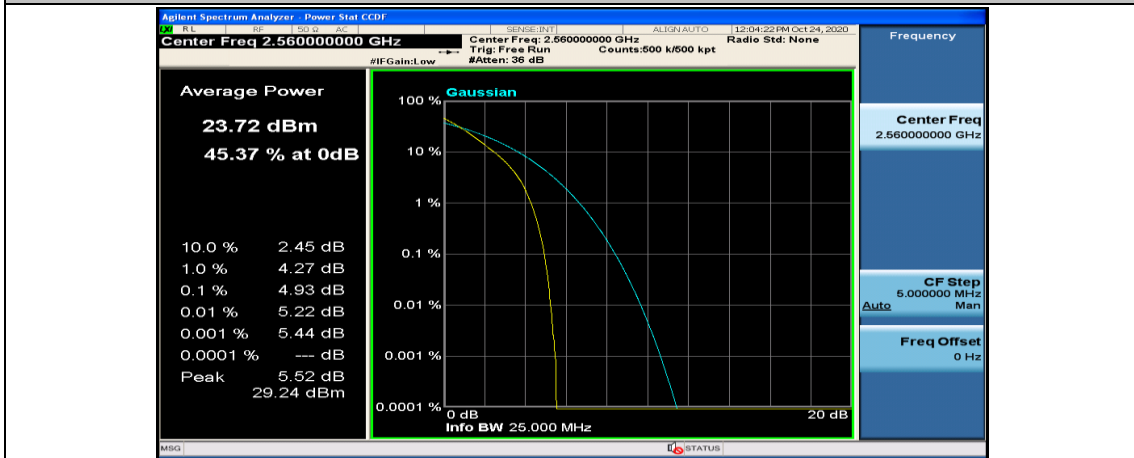

(Channel Bandwidth:20 MHz)_MCH_QPSK_100RB#0

(Channel Bandwidth:20 MHz)_HCH_QPSK_1RB#0

(Channel Bandwidth:20 MHz)_HCH_QPSK_1RB#49

(Channel Bandwidth:20 MHz)_HCH_QPSK_50RB#50

(Channel Bandwidth:20 MHz)_HCH_QPSK_100RB#0