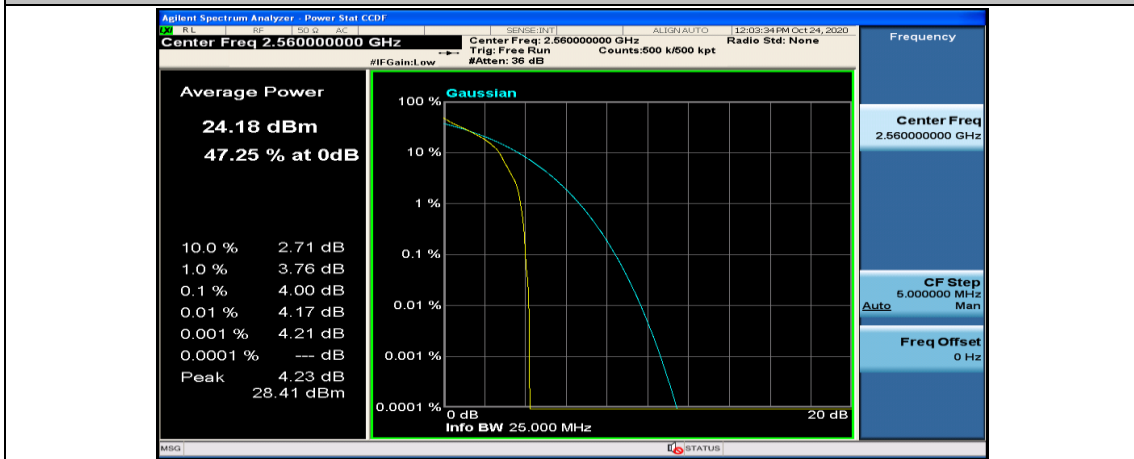

(Channel Bandwidth:20 MHz)_HCH_QPSK_1RB#0