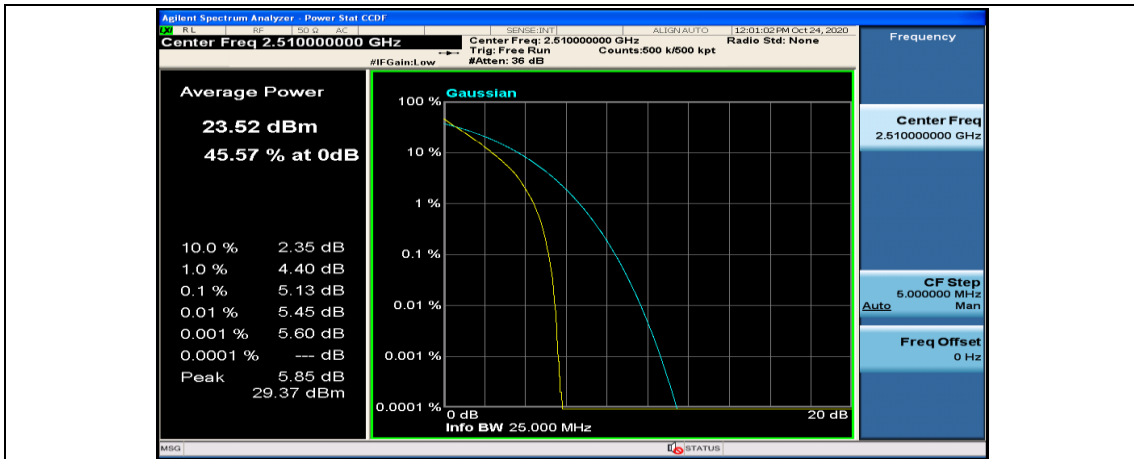

(Channel Bandwidth:15 MHz)_HCH_16QAM_37RB#0

(Channel Bandwidth:15 MHz)_HCH_16QAM_37RB#18

(Channel Bandwidth:15 MHz)_HCH_16QAM_37RB#38

(Channel Bandwidth:15 MHz)_HCH_16QAM_75RB#0

Channel Bandwidth: 20 MHz

(Channel Bandwidth:20 MHz)_MCH_QPSK_1RB#0