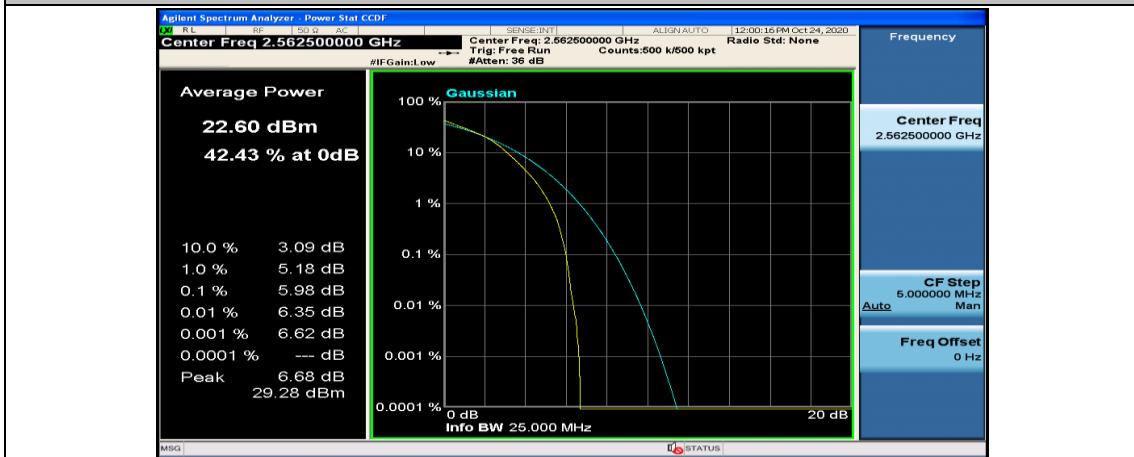

(Channel Bandwidth:15 MHz)_HCH_16QAM_37RB#0

(Channel Bandwidth:15 MHz)_HCH_16QAM_37RB#18

(Channel Bandwidth:15 MHz)_HCH_16QAM_37RB#38

(Channel Bandwidth:15 MHz)_HCH_16QAM_75RB#0

Channel Bandwidth: 20 MHz

(Channel Bandwidth:20 MHz)_MCH_QPSK_1RB#0