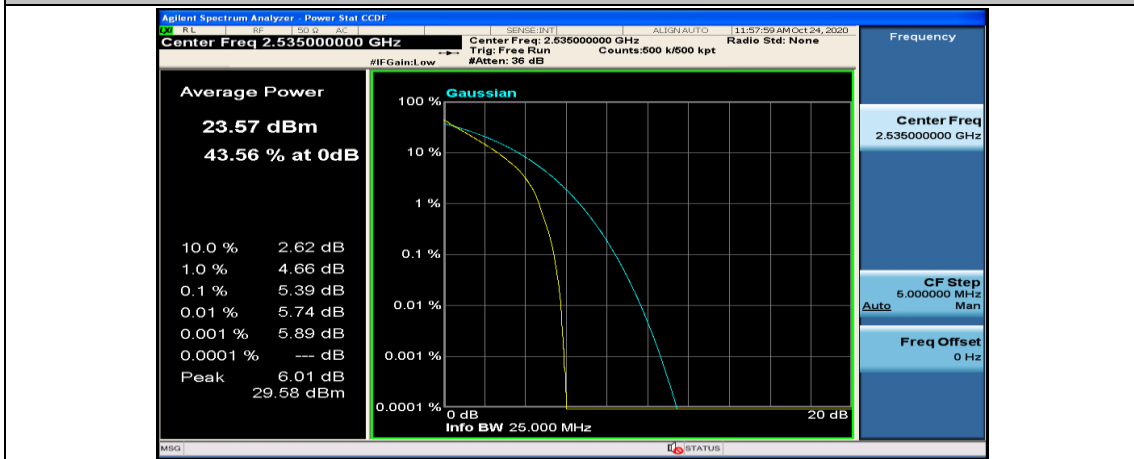

Channel Bandwidth: 15 MHz

(Channel Bandwidth:15 MHz)_LCH_QPSK_37RB#18

(Channel Bandwidth:15 MHz)_LCH_QPSK_37RB#38

(Channel Bandwidth:15 MHz)_LCH_QPSK_75RB#0

(Channel Bandwidth:15 MHz)_MCH_QPSK_1RB#0

(Channel Bandwidth:15 MHz)_MCH_QPSK_1RB#37

(Channel Bandwidth:15 MHz)_MCH_QPSK_1RB#74

(Channel Bandwidth:15 MHz)_MCH_QPSK_37RB#0

(Channel Bandwidth:15 MHz)_MCH_QPSK_37RB#18

(Channel Bandwidth:15 MHz)_MCH_QPSK_37RB#38

(Channel Bandwidth:15 MHz)_MCH_QPSK_75RB#0