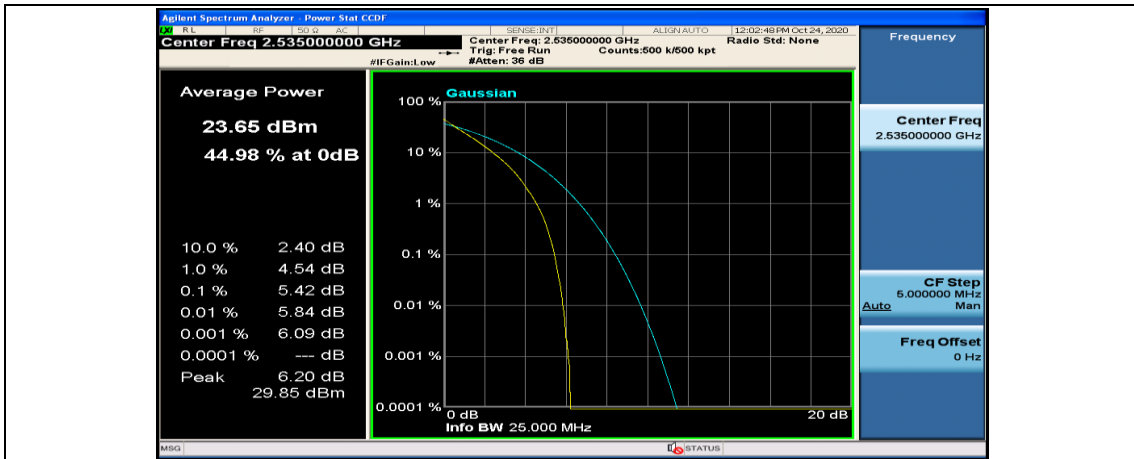

(Channel Bandwidth:20 MHz)_MCH_QPSK_1RB#49

(Channel Bandwidth:20 MHz)_MCH_QPSK_1RB#99

(Channel Bandwidth:20 MHz)_MCH_QPSK_50RB#0

(Channel Bandwidth:20 MHz)_MCH_QPSK_50RB#25

(Channel Bandwidth:20 MHz)_MCH_QPSK_50RB#50