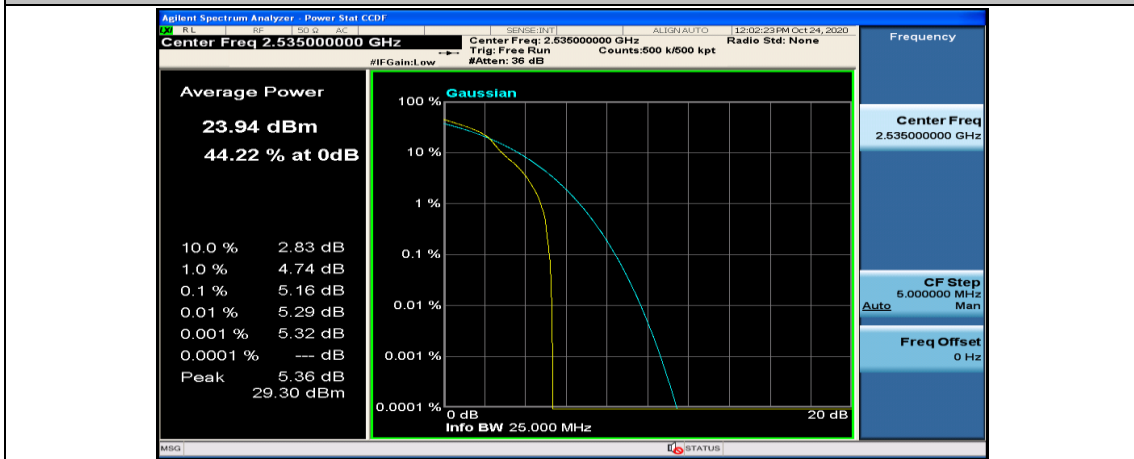

(Channel Bandwidth:20 MHz)_LCH_16QAM_50RB#25

(Channel Bandwidth:20 MHz)_LCH_16QAM_50RB#50

(Channel Bandwidth:20 MHz)_LCH_16QAM_100RB#0

(Channel Bandwidth:20 MHz)_MCH_16QAM_1RB#0

(Channel Bandwidth:20 MHz)_MCH_16QAM_1RB#49