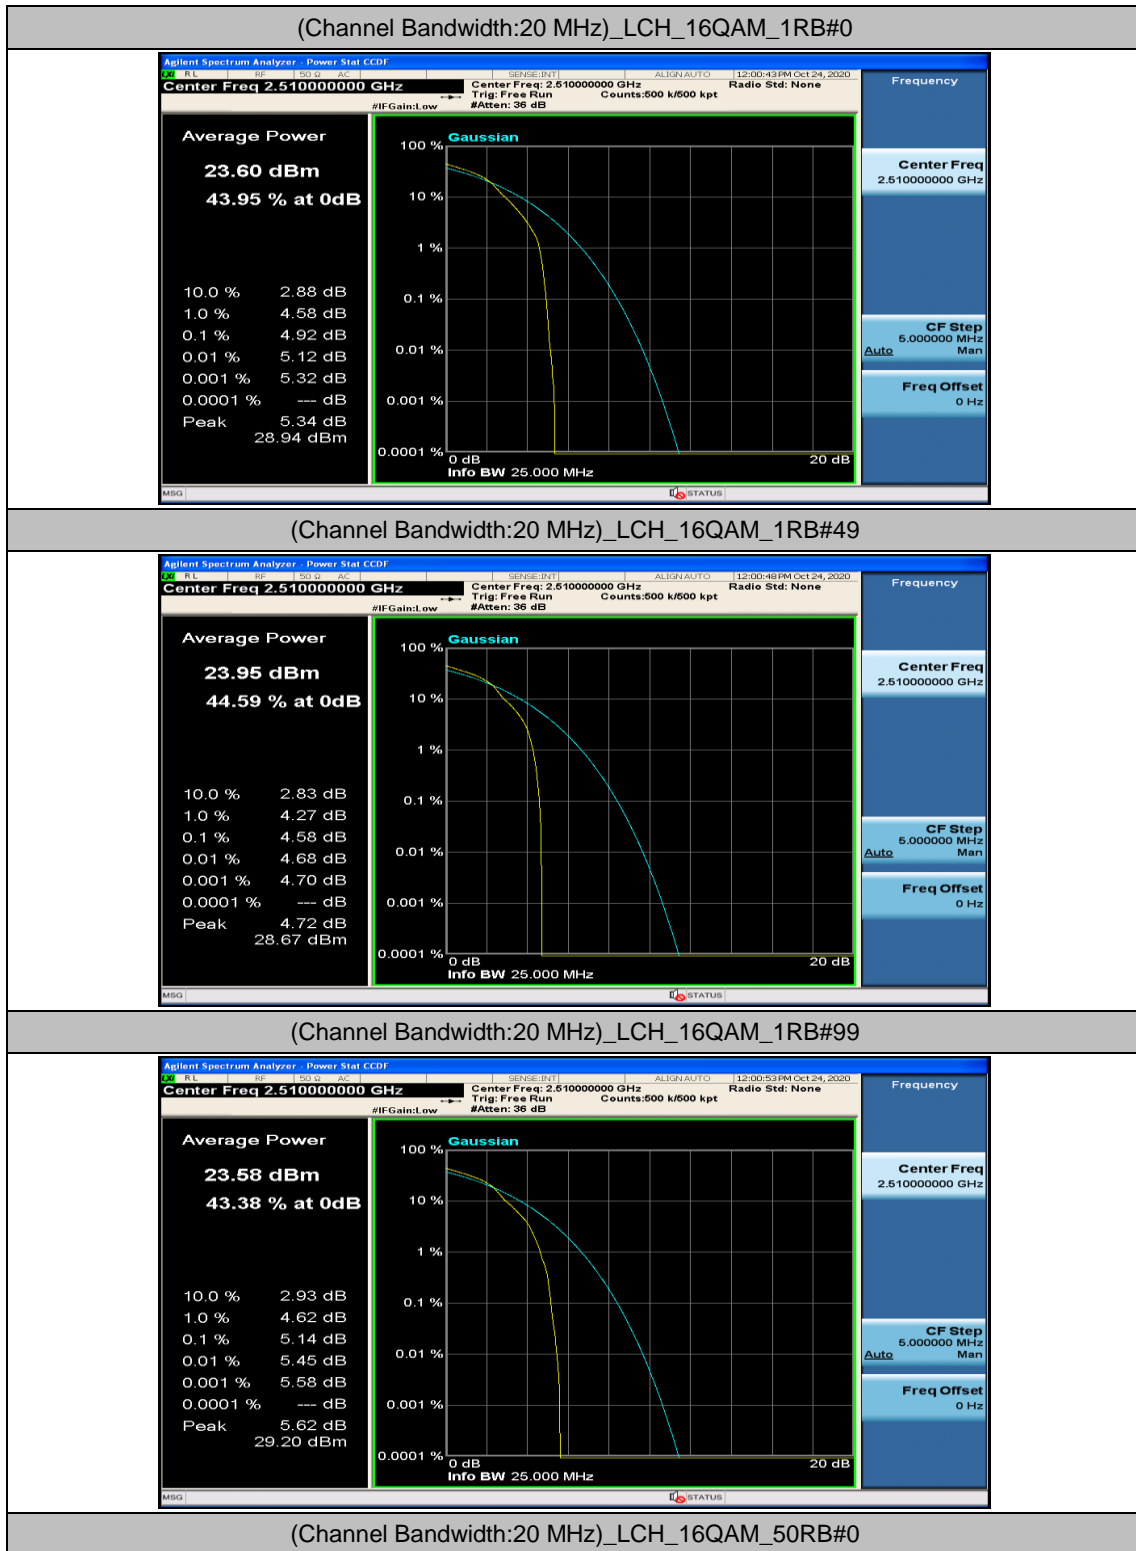

(Channel Bandwidth:20 MHz)_MCH_QPSK_100RB#0

(Channel Bandwidth:20 MHz)_HCH_QPSK_1RB#0

(Channel Bandwidth:20 MHz)_HCH_QPSK_1RB#49

(Channel Bandwidth:20 MHz)_HCH_QPSK_50RB#50

(Channel Bandwidth:20 MHz)_HCH_QPSK_100RB#0

(Channel Bandwidth:20 MHz)_LCH_16QAM_50RB#25

(Channel Bandwidth:20 MHz)_LCH_16QAM_50RB#50

(Channel Bandwidth:20 MHz)_LCH_16QAM_100RB#0

(Channel Bandwidth:20 MHz)_MCH_16QAM_1RB#0

(Channel Bandwidth:20 MHz)_MCH_16QAM_1RB#49