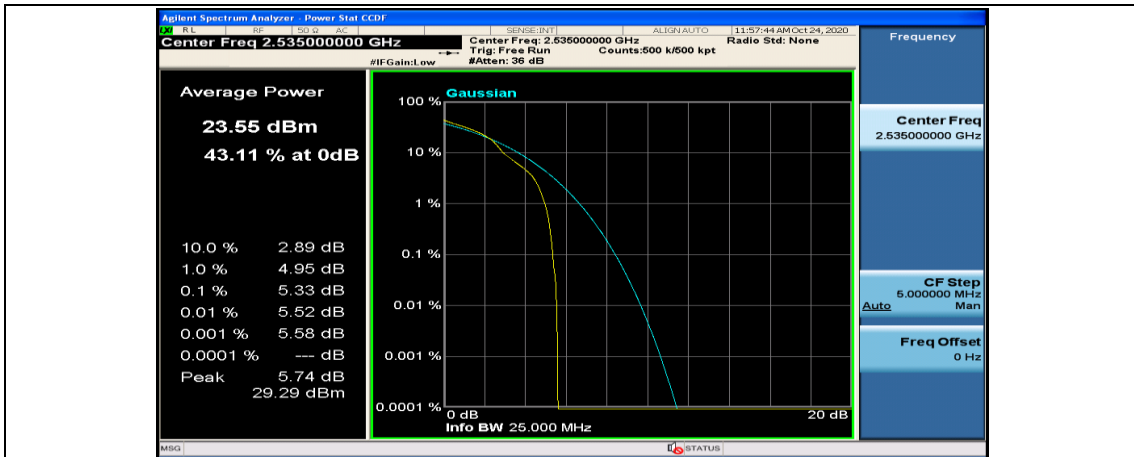

(Channel Bandwidth:15 MHz)_MCH_16QAM_1RB#74