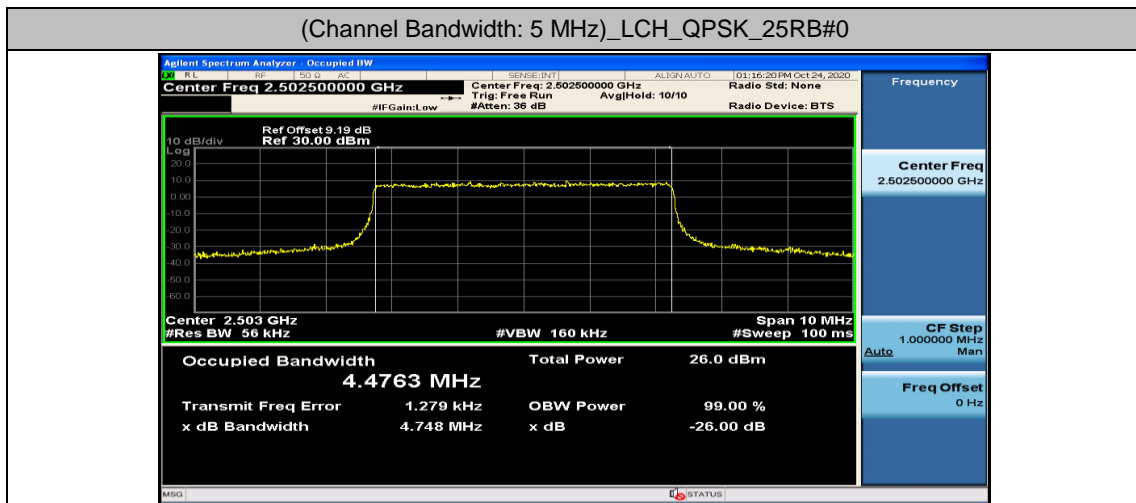

Channel Bandwidth: 20 MHz

Channel Bandwidth: 20 MHz						
Modulation	Channel	RB Configuration		Occupied Bandwidth (MHz)	26dB Bandwidth (MHz)	Verdict
		Size	Offset			
QPSK	LCH	100	0	17.809	18.53	PASS
	MCH	100	0	17.843	18.56	PASS
	HCH	100	0	17.923	18.56	PASS
16QAM	LCH	100	0	17.810	18.55	PASS
	MCH	100	0	17.830	18.50	PASS
	HCH	100	0	17.915	18.62	PASS

Test Graphs

Channel Bandwidth: 5 MHz