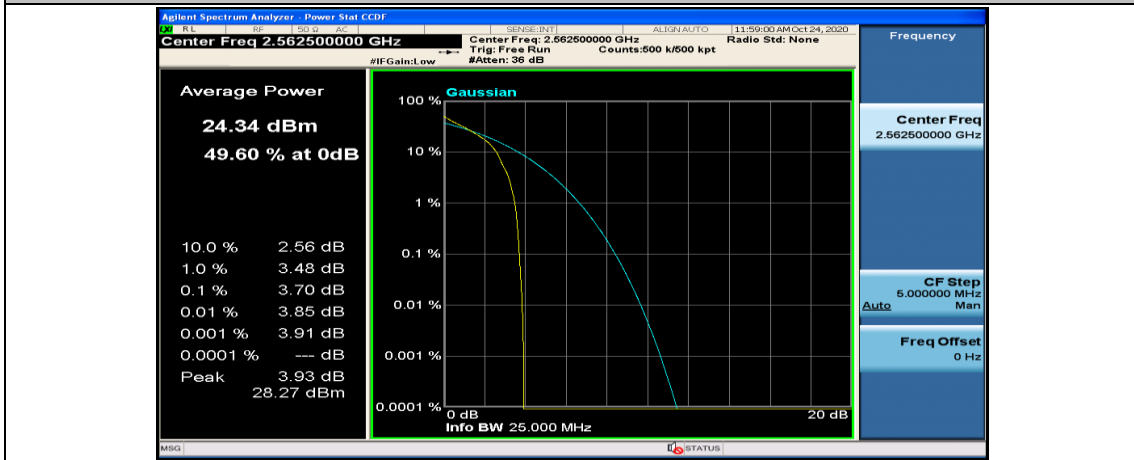

Channel Bandwidth: 15 MHz

(Channel Bandwidth:15 MHz)_LCH_QPSK_37RB#18

(Channel Bandwidth:15 MHz)_LCH_QPSK_37RB#38

(Channel Bandwidth:15 MHz)_LCH_QPSK_75RB#0

(Channel Bandwidth:15 MHz)_MCH_QPSK_1RB#0

(Channel Bandwidth:15 MHz)_MCH_QPSK_1RB#37

(Channel Bandwidth:15 MHz)_MCH_QPSK_1RB#74

(Channel Bandwidth:15 MHz)_MCH_QPSK_37RB#0

(Channel Bandwidth:15 MHz)_MCH_QPSK_37RB#18

(Channel Bandwidth:15 MHz)_MCH_QPSK_37RB#38

(Channel Bandwidth:15 MHz)_MCH_QPSK_75RB#0

(Channel Bandwidth:15 MHz)_HCH_QPSK_1RB#0

(Channel Bandwidth:15 MHz)_HCH_QPSK_1RB#37

(Channel Bandwidth:15 MHz)_HCH_QPSK_1RB#74

(Channel Bandwidth:15 MHz)_HCH_QPSK_37RB#0

(Channel Bandwidth:15 MHz)_HCH_QPSK_37RB#18