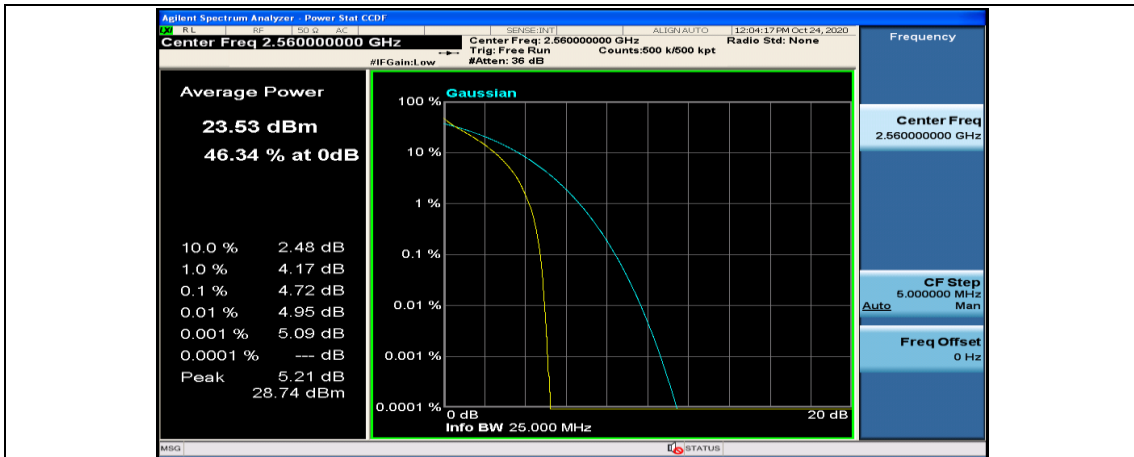

(Channel Bandwidth:20 MHz)_MCH_QPSK_100RB#0

(Channel Bandwidth:20 MHz)_HCH_QPSK_1RB#0

(Channel Bandwidth:20 MHz)_HCH_QPSK_1RB#49

(Channel Bandwidth:20 MHz)_HCH_QPSK_50RB#50

(Channel Bandwidth:20 MHz)_HCH_QPSK_100RB#0