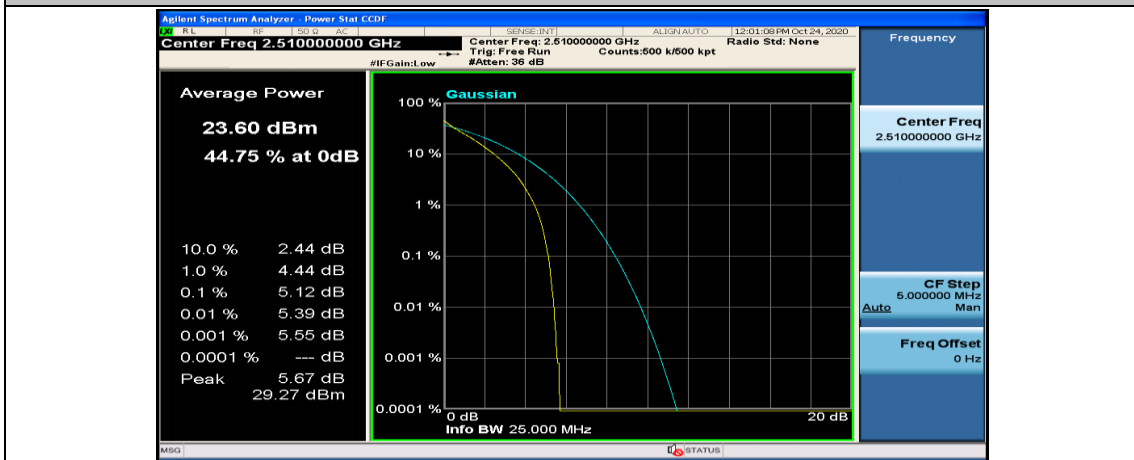

(Channel Bandwidth:15 MHz)_HCH_16QAM_37RB#0

(Channel Bandwidth:15 MHz)_HCH_16QAM_37RB#18

(Channel Bandwidth:15 MHz)_HCH_16QAM_37RB#38

(Channel Bandwidth:15 MHz)_HCH_16QAM_75RB#0

Channel Bandwidth: 20 MHz

(Channel Bandwidth:20 MHz)_MCH_QPSK_1RB#0