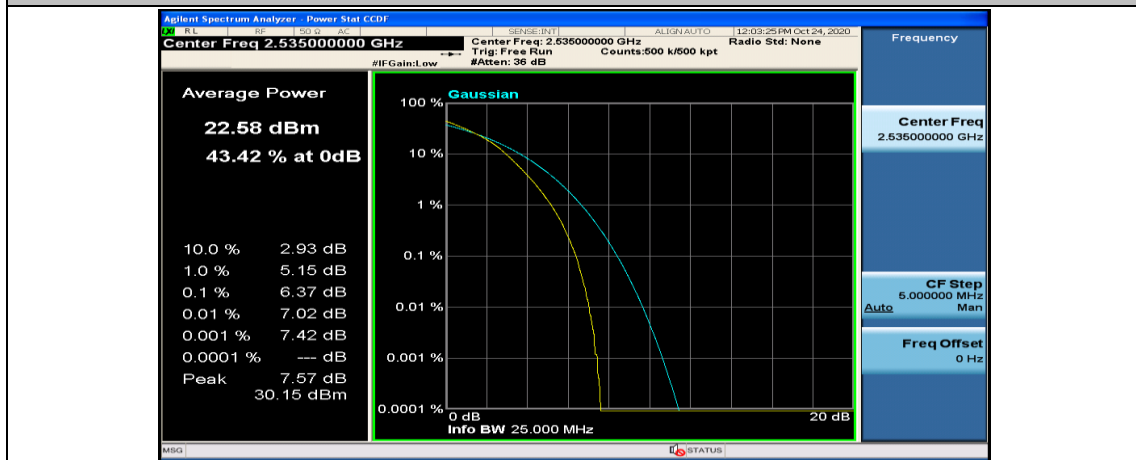

(Channel Bandwidth:20 MHz)_MCH_16QAM_1RB#99

(Channel Bandwidth:20 MHz)_MCH_16QAM_50RB#0

(Channel Bandwidth:20 MHz)_MCH_16QAM_50RB#25

(Channel Bandwidth:20 MHz)_MCH_16QAM_50RB#50

(Channel Bandwidth:20 MHz)_MCH_16QAM_100RB#0