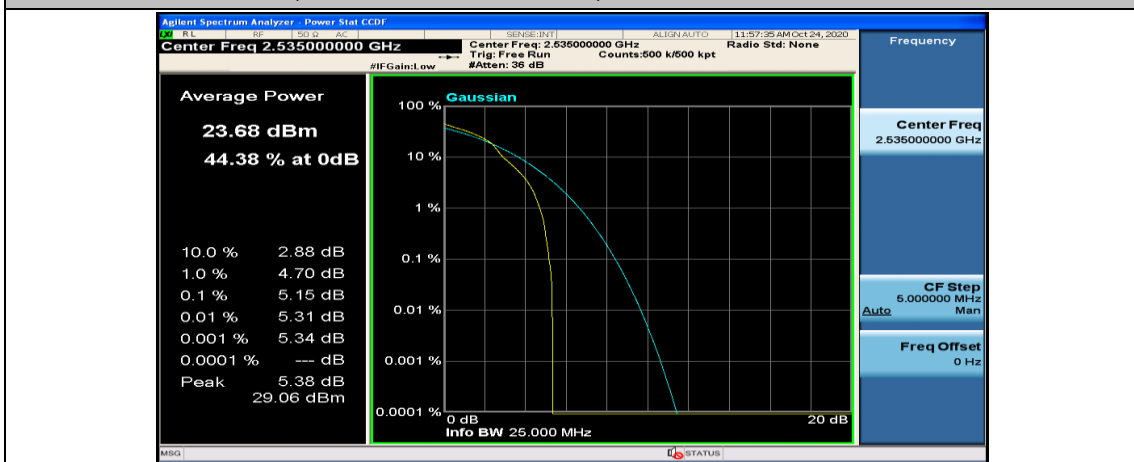

(Channel Bandwidth:15 MHz)_MCH_16QAM_1RB#0