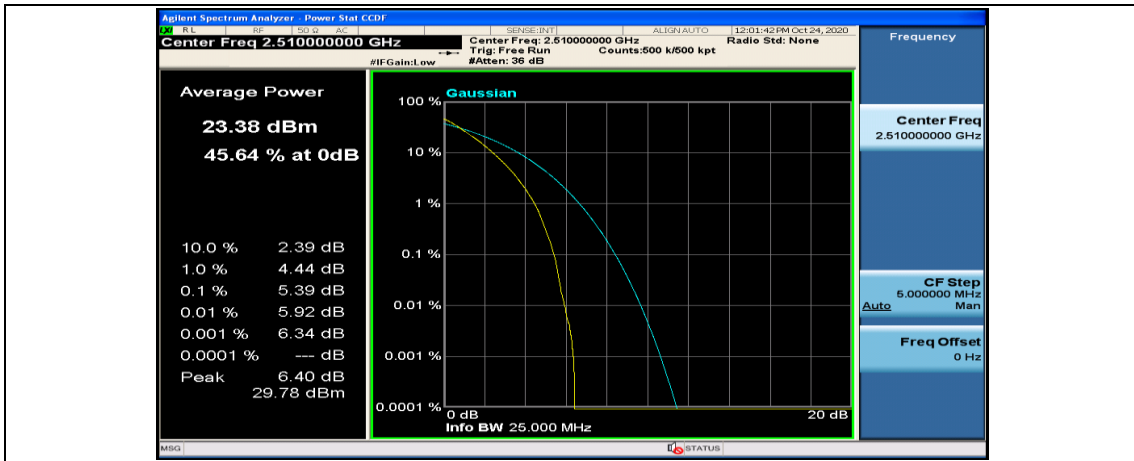

(Channel Bandwidth:15 MHz)_HCH_16QAM_37RB#0

(Channel Bandwidth:15 MHz)_HCH_16QAM_37RB#18

(Channel Bandwidth:15 MHz)_HCH_16QAM_37RB#38

(Channel Bandwidth:15 MHz)_HCH_16QAM_75RB#0

Channel Bandwidth: 20 MHz

(Channel Bandwidth:20 MHz)_MCH_QPSK_1RB#0