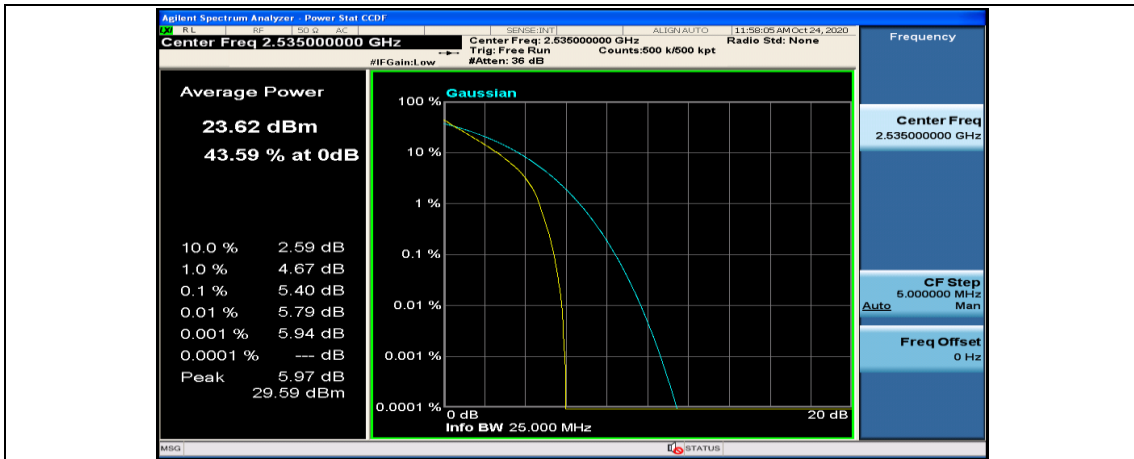

Channel Bandwidth: 15 MHz

(Channel Bandwidth:15 MHz)_LCH_QPSK_37RB#18

(Channel Bandwidth:15 MHz)_LCH_QPSK_37RB#38

(Channel Bandwidth:15 MHz)_LCH_QPSK_75RB#0

(Channel Bandwidth:15 MHz)_MCH_QPSK_1RB#0

(Channel Bandwidth:15 MHz)_MCH_QPSK_1RB#37

(Channel Bandwidth:15 MHz)_MCH_QPSK_1RB#74

(Channel Bandwidth:15 MHz)_MCH_QPSK_37RB#0

(Channel Bandwidth:15 MHz)_MCH_QPSK_37RB#18

(Channel Bandwidth:15 MHz)_MCH_QPSK_37RB#38

(Channel Bandwidth:15 MHz)_MCH_QPSK_75RB#0

(Channel Bandwidth:15 MHz)_HCH_QPSK_1RB#0

(Channel Bandwidth:15 MHz)_HCH_QPSK_1RB#37

(Channel Bandwidth:15 MHz)_HCH_QPSK_1RB#74

(Channel Bandwidth:15 MHz)_HCH_QPSK_37RB#0

(Channel Bandwidth:15 MHz)_HCH_QPSK_37RB#18