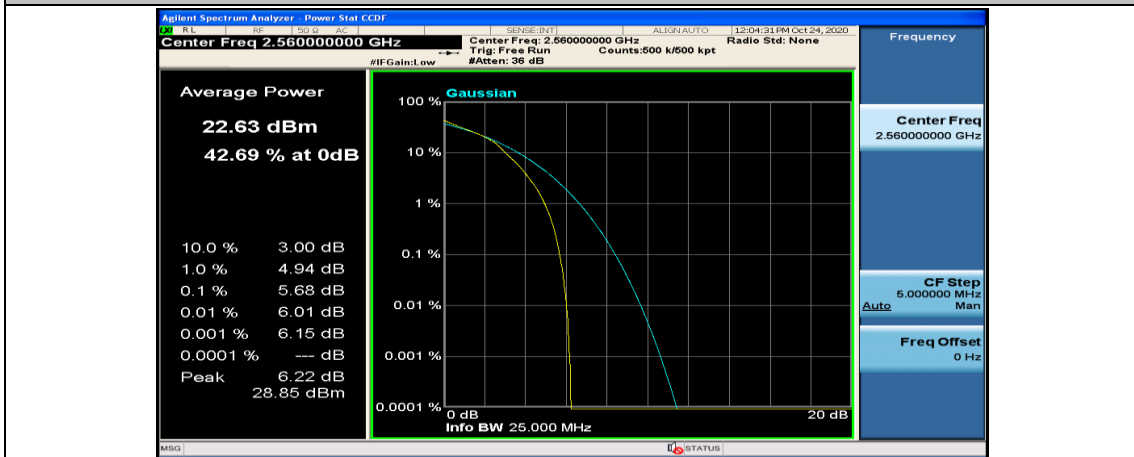

(Channel Bandwidth:20 MHz)_HCH_16QAM_1RB#0

(Channel Bandwidth:20 MHz)_HCH_16QAM_1RB#49

(Channel Bandwidth:20 MHz)_HCH_16QAM_1RB#99

(Channel Bandwidth:20 MHz)_HCH_16QAM_50RB#0

(Channel Bandwidth:20 MHz)_HCH_16QAM_50RB#25