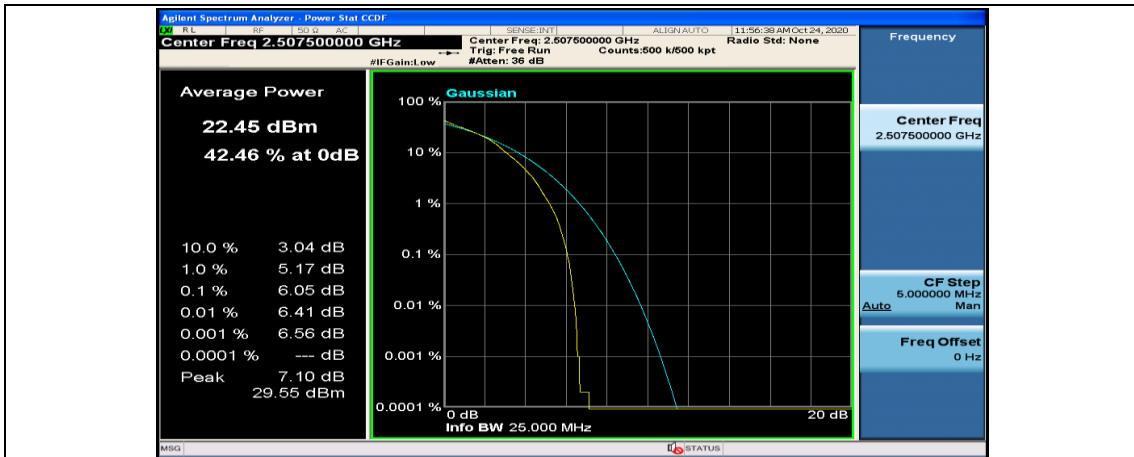

(Channel Bandwidth:15 MHz)_HCH_QPSK_1RB#0

(Channel Bandwidth:15 MHz)_HCH_QPSK_1RB#37

(Channel Bandwidth:15 MHz)_HCH_QPSK_1RB#74

(Channel Bandwidth:15 MHz)_HCH_QPSK_37RB#0

(Channel Bandwidth:15 MHz)_HCH_QPSK_37RB#18

(Channel Bandwidth:15 MHz)_HCH_QPSK_37RB#38

(Channel Bandwidth:15 MHz)_HCH_QPSK_75RB#0

(Channel Bandwidth:15 MHz)_LCH_16QAM_37RB#18

(Channel Bandwidth:15 MHz)_LCH_16QAM_37RB#38

(Channel Bandwidth:15 MHz)_LCH_16QAM_75RB#0