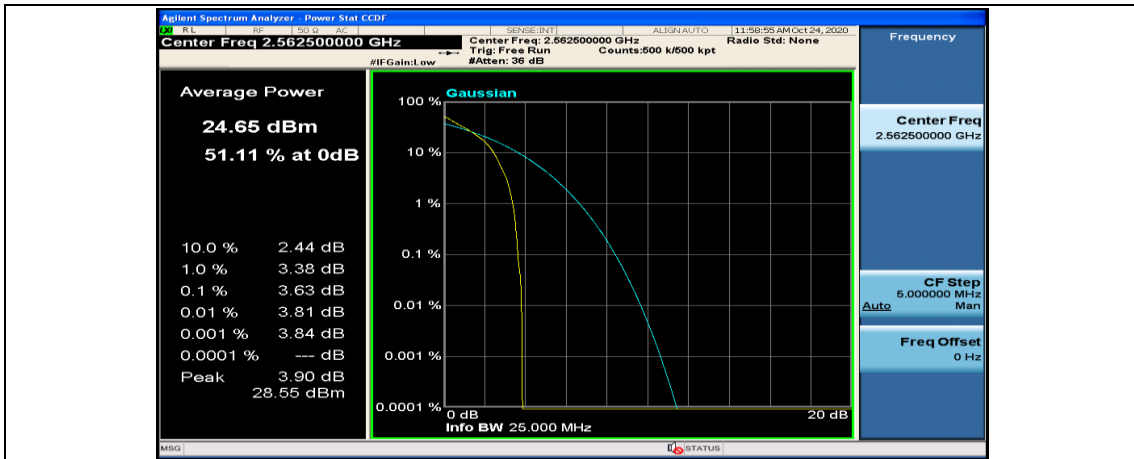

Channel Bandwidth: 15 MHz

(Channel Bandwidth:15 MHz)_LCH_QPSK_37RB#18

(Channel Bandwidth:15 MHz)_LCH_QPSK_37RB#38

(Channel Bandwidth:15 MHz)_LCH_QPSK_75RB#0

(Channel Bandwidth:15 MHz)_MCH_QPSK_1RB#0

(Channel Bandwidth:15 MHz)_MCH_QPSK_1RB#37

(Channel Bandwidth:15 MHz)_MCH_QPSK_1RB#74

(Channel Bandwidth:15 MHz)_MCH_QPSK_37RB#0

(Channel Bandwidth:15 MHz)_MCH_QPSK_37RB#18

(Channel Bandwidth:15 MHz)_MCH_QPSK_37RB#38

(Channel Bandwidth:15 MHz)_MCH_QPSK_75RB#0

(Channel Bandwidth:15 MHz)_HCH_QPSK_1RB#0

(Channel Bandwidth:15 MHz)_HCH_QPSK_1RB#37

(Channel Bandwidth:15 MHz)_HCH_QPSK_1RB#74

(Channel Bandwidth:15 MHz)_HCH_QPSK_37RB#0

(Channel Bandwidth:15 MHz)_HCH_QPSK_37RB#18