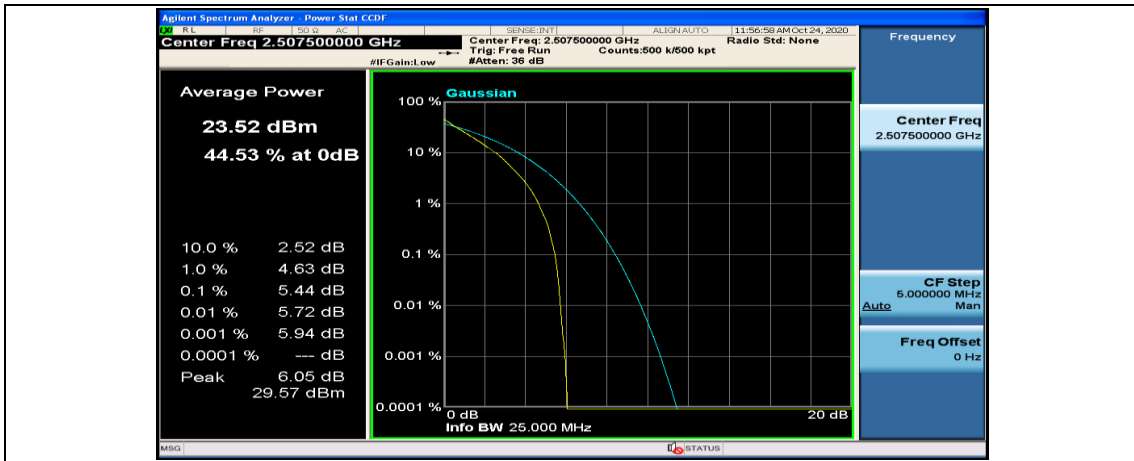

Channel Bandwidth: 15 MHz

(Channel Bandwidth:15 MHz)_LCH_QPSK_37RB#18

(Channel Bandwidth:15 MHz)_LCH_QPSK_37RB#38

(Channel Bandwidth:15 MHz)_LCH_QPSK_75RB#0

(Channel Bandwidth:15 MHz)_MCH_QPSK_1RB#0

(Channel Bandwidth:15 MHz)_MCH_QPSK_1RB#37

(Channel Bandwidth:15 MHz)_MCH_QPSK_1RB#74

(Channel Bandwidth:15 MHz)_MCH_QPSK_37RB#0

(Channel Bandwidth:15 MHz)_MCH_QPSK_37RB#18

(Channel Bandwidth:15 MHz)_MCH_QPSK_37RB#38

(Channel Bandwidth:15 MHz)_MCH_QPSK_75RB#0