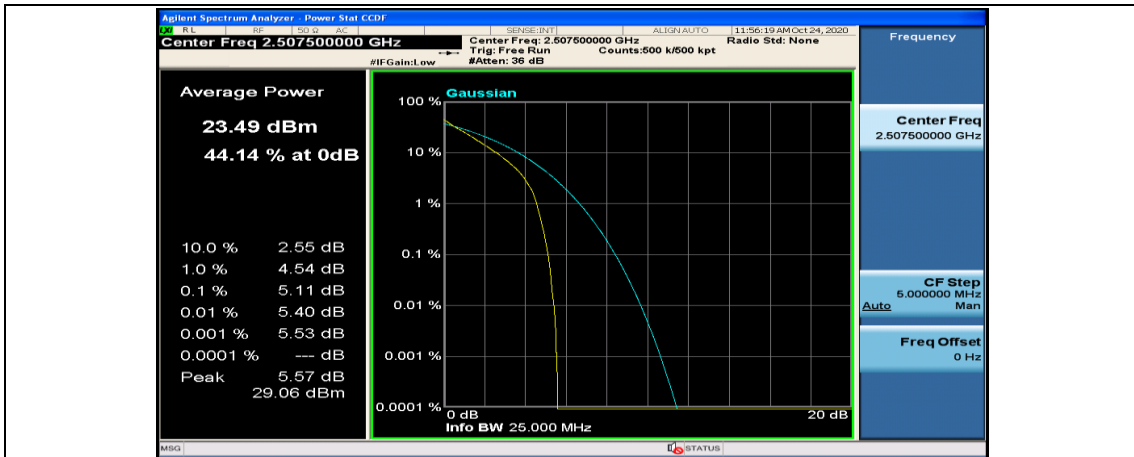

Channel Bandwidth: 15 MHz

(Channel Bandwidth:15 MHz)_LCH_QPSK_37RB#18

(Channel Bandwidth:15 MHz)_LCH_QPSK_37RB#38

(Channel Bandwidth:15 MHz)_LCH_QPSK_75RB#0

(Channel Bandwidth:15 MHz)_MCH_QPSK_1RB#0

(Channel Bandwidth:15 MHz)_MCH_QPSK_1RB#37

(Channel Bandwidth:15 MHz)_MCH_QPSK_1RB#74

(Channel Bandwidth:15 MHz)_MCH_QPSK_37RB#0

(Channel Bandwidth:15 MHz)_MCH_QPSK_37RB#18

(Channel Bandwidth:15 MHz)_MCH_QPSK_37RB#38

(Channel Bandwidth:15 MHz)_MCH_QPSK_75RB#0