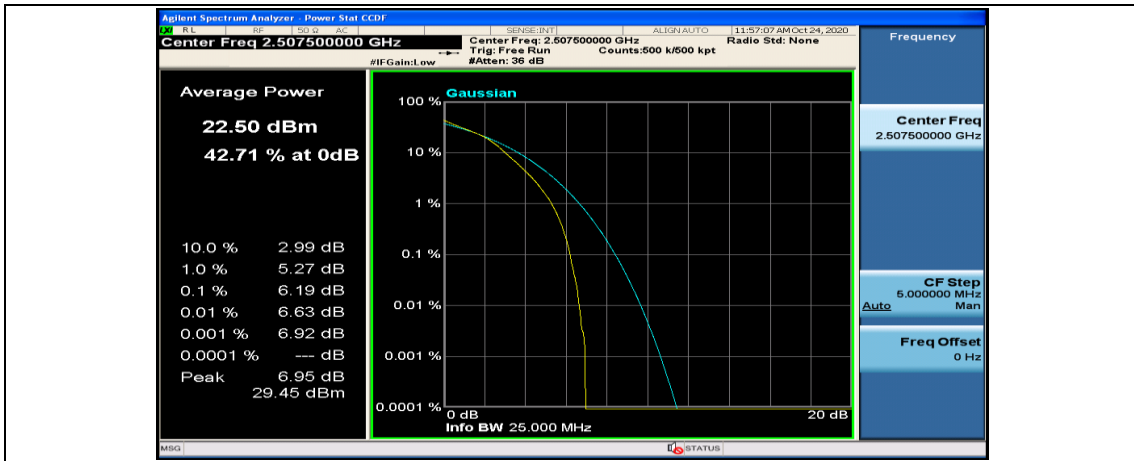

(Channel Bandwidth:15 MHz)_HCH_QPSK_37RB#38

(Channel Bandwidth:15 MHz)_HCH_QPSK_75RB#0

(Channel Bandwidth:15 MHz)_LCH_16QAM_37RB#18

(Channel Bandwidth:15 MHz)_LCH_16QAM_37RB#38

(Channel Bandwidth:15 MHz)_LCH_16QAM_75RB#0