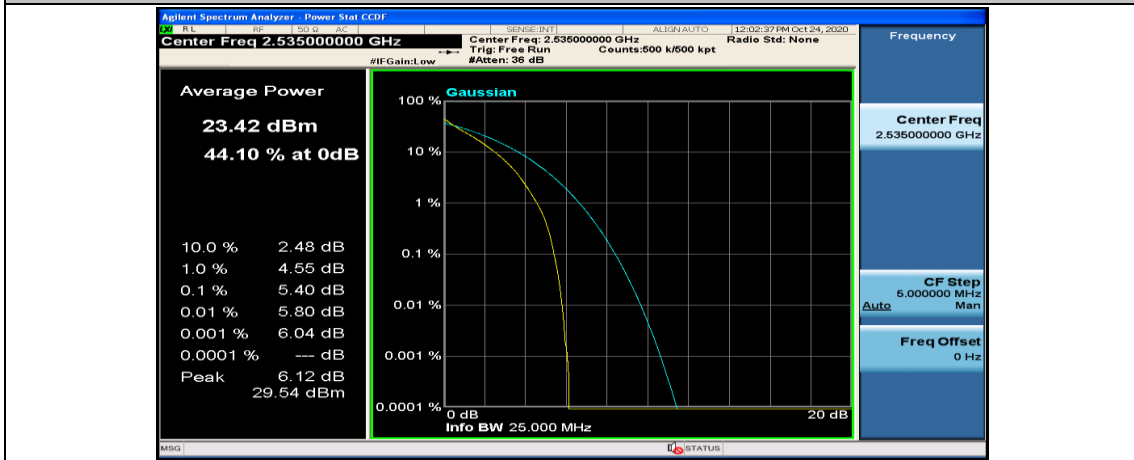

(Channel Bandwidth:20 MHz)_MCH_QPSK_50RB#0