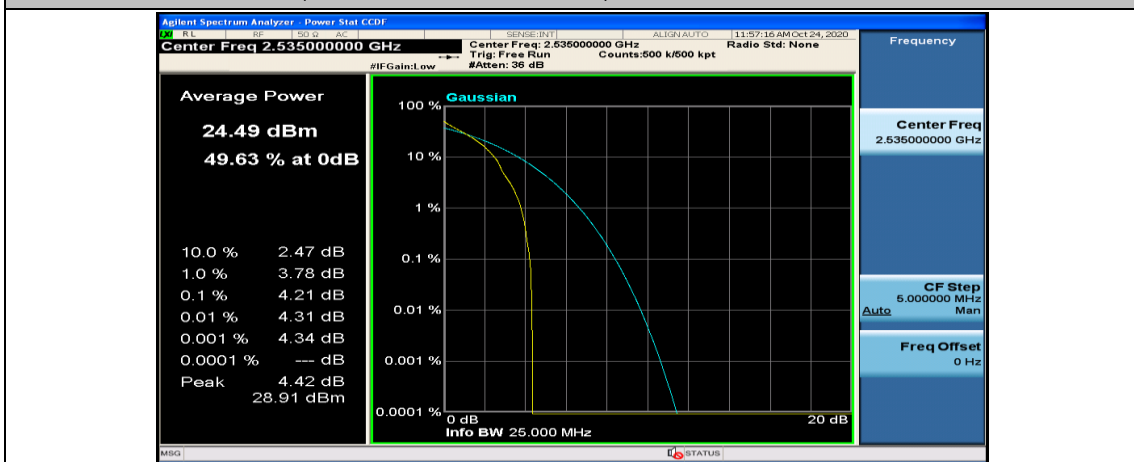

Channel Bandwidth: 15 MHz

(Channel Bandwidth:15 MHz)_LCH_QPSK_37RB#18

(Channel Bandwidth:15 MHz)_LCH_QPSK_37RB#38

(Channel Bandwidth:15 MHz)_LCH_QPSK_75RB#0

(Channel Bandwidth:15 MHz)_MCH_QPSK_1RB#0

(Channel Bandwidth:15 MHz)_MCH_QPSK_1RB#37

(Channel Bandwidth:15 MHz)_MCH_QPSK_1RB#74

(Channel Bandwidth:15 MHz)_MCH_QPSK_37RB#0

(Channel Bandwidth:15 MHz)_MCH_QPSK_37RB#18

(Channel Bandwidth:15 MHz)_MCH_QPSK_37RB#38

(Channel Bandwidth:15 MHz)_MCH_QPSK_75RB#0