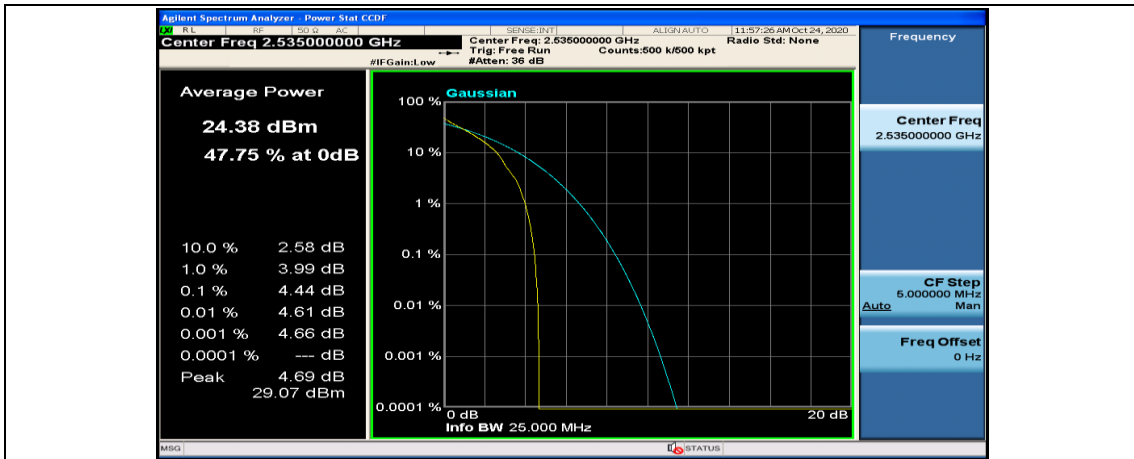

Channel Bandwidth: 15 MHz

(Channel Bandwidth:15 MHz)_LCH_QPSK_37RB#18

(Channel Bandwidth:15 MHz)_LCH_QPSK_37RB#38

(Channel Bandwidth:15 MHz)_LCH_QPSK_75RB#0

(Channel Bandwidth:15 MHz)_MCH_QPSK_1RB#0

(Channel Bandwidth:15 MHz)_MCH_QPSK_1RB#37

(Channel Bandwidth:15 MHz)_MCH_QPSK_1RB#74

(Channel Bandwidth:15 MHz)_MCH_QPSK_37RB#0

(Channel Bandwidth:15 MHz)_MCH_QPSK_37RB#18

(Channel Bandwidth:15 MHz)_MCH_QPSK_37RB#38

(Channel Bandwidth:15 MHz)_MCH_QPSK_75RB#0