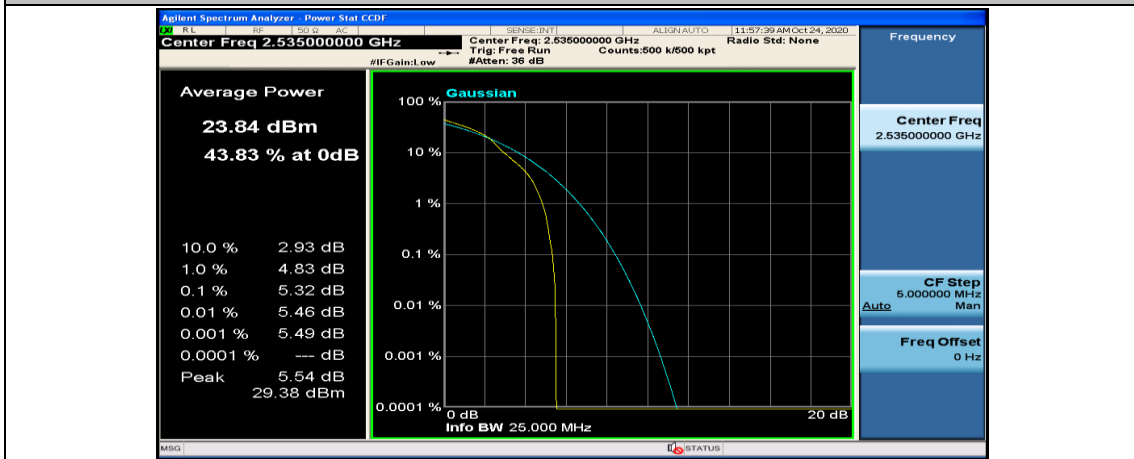

(Channel Bandwidth:15 MHz)_MCH_16QAM_1RB#37