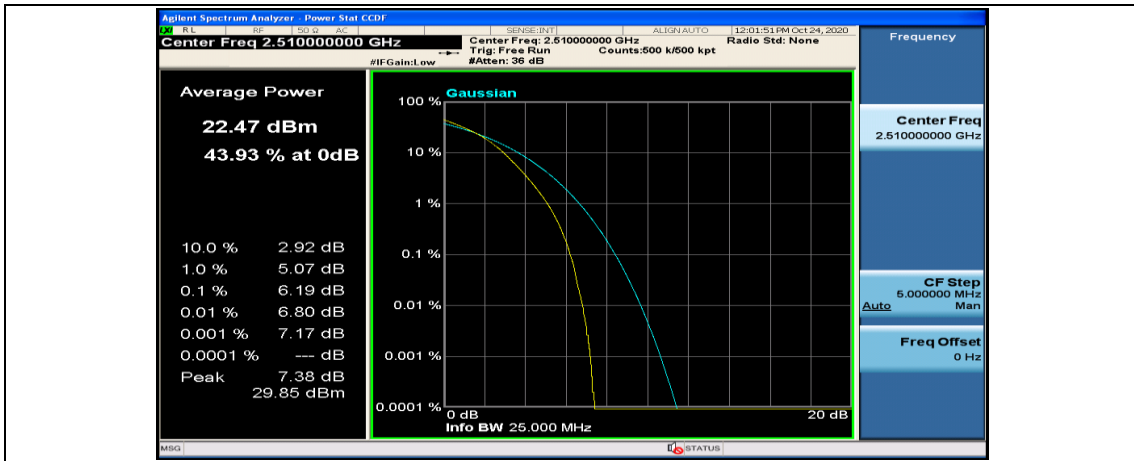

(Channel Bandwidth:20 MHz)_LCH_16QAM_100RB#0