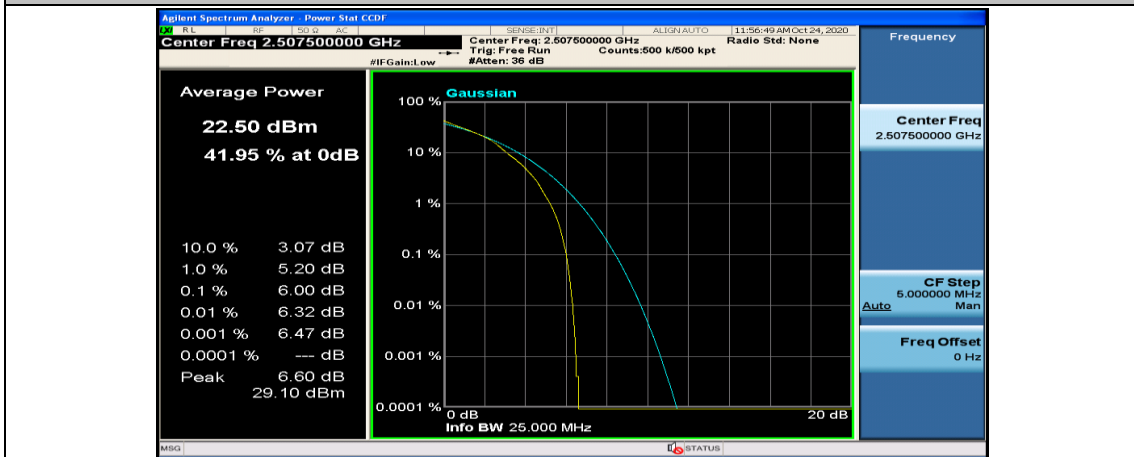

(Channel Bandwidth:15 MHz)_HCH_QPSK_37RB#38

(Channel Bandwidth:15 MHz)_HCH_QPSK_75RB#0

(Channel Bandwidth:15 MHz)_LCH_16QAM_37RB#18

(Channel Bandwidth:15 MHz)_LCH_16QAM_37RB#38

(Channel Bandwidth:15 MHz)_LCH_16QAM_75RB#0