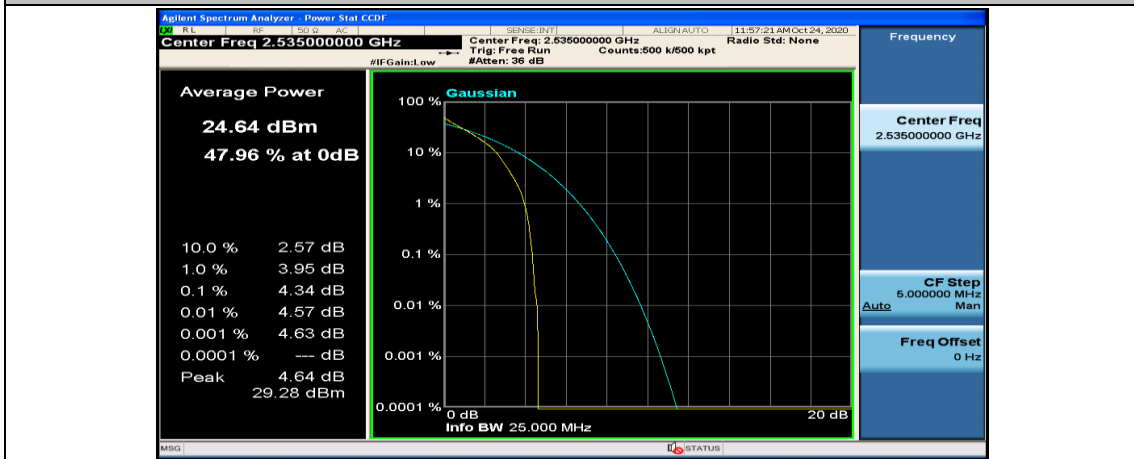

Channel Bandwidth: 15 MHz

(Channel Bandwidth:15 MHz)_LCH_QPSK_37RB#18

(Channel Bandwidth:15 MHz)_LCH_QPSK_37RB#38

(Channel Bandwidth:15 MHz)_LCH_QPSK_75RB#0

(Channel Bandwidth:15 MHz)_MCH_QPSK_1RB#0

(Channel Bandwidth:15 MHz)_MCH_QPSK_1RB#37

(Channel Bandwidth:15 MHz)_MCH_QPSK_1RB#74

(Channel Bandwidth:15 MHz)_MCH_QPSK_37RB#0

(Channel Bandwidth:15 MHz)_MCH_QPSK_37RB#18

(Channel Bandwidth:15 MHz)_MCH_QPSK_37RB#38

(Channel Bandwidth:15 MHz)_MCH_QPSK_75RB#0