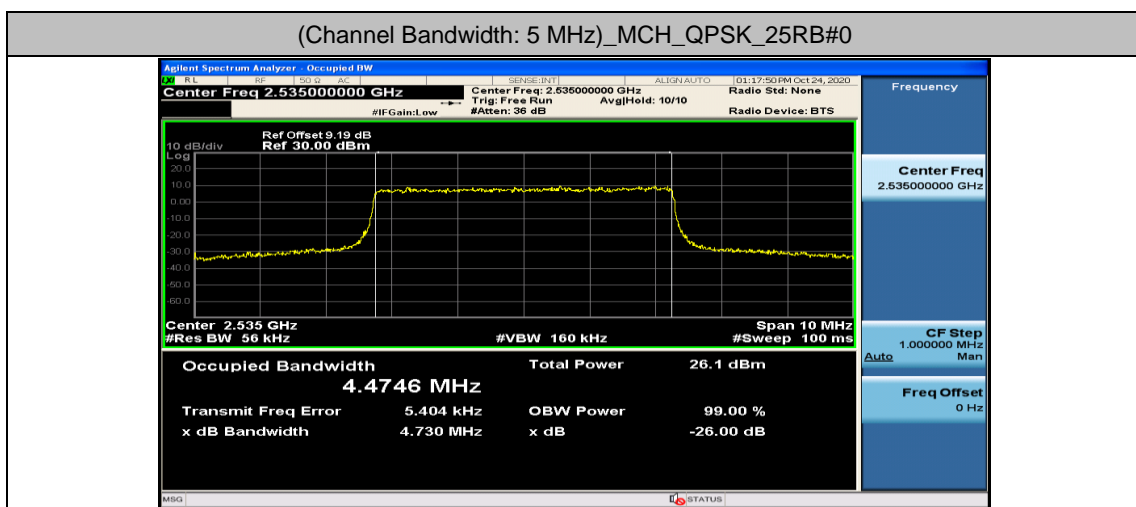

Channel Bandwidth: 20 MHz

Channel Bandwidth: 20 MHz						
Modulation	Channel	RB Configuration		Occupied Bandwidth (MHz)	26dB Bandwidth (MHz)	Verdict
		Size	Offset			
QPSK	LCH	100	0	17.809	18.53	PASS
	MCH	100	0	17.843	18.56	PASS
	HCH	100	0	17.923	18.56	PASS
16QAM	LCH	100	0	17.810	18.55	PASS
	MCH	100	0	17.830	18.50	PASS
	HCH	100	0	17.915	18.62	PASS

Test Graphs

Channel Bandwidth: 5 MHz