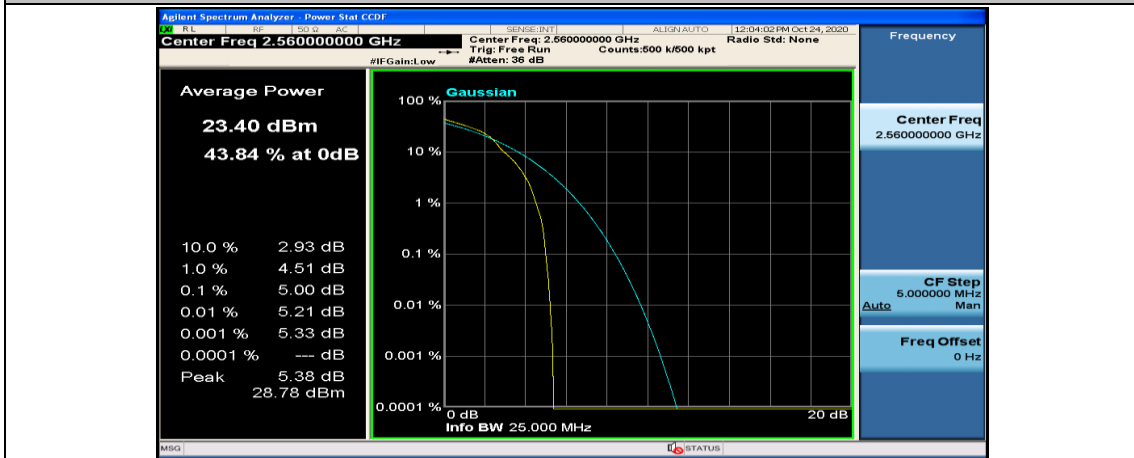

(Channel Bandwidth:20 MHz)_HCH_16QAM_1RB#99