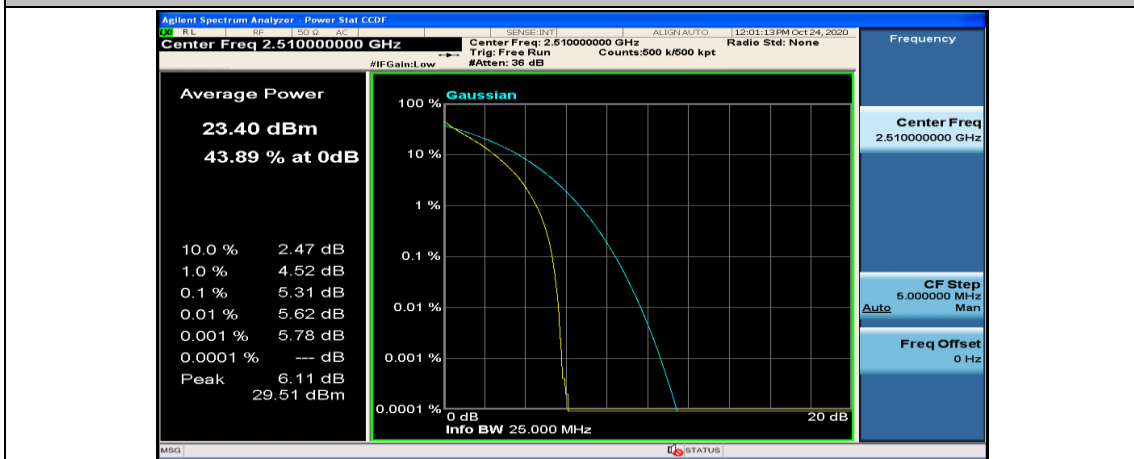

(Channel Bandwidth:15 MHz)_HCH_16QAM_37RB#0

(Channel Bandwidth:15 MHz)_HCH_16QAM_37RB#18

(Channel Bandwidth:15 MHz)_HCH_16QAM_37RB#38

(Channel Bandwidth:15 MHz)_HCH_16QAM_75RB#0

Channel Bandwidth: 20 MHz

(Channel Bandwidth:20 MHz)_MCH_QPSK_1RB#0