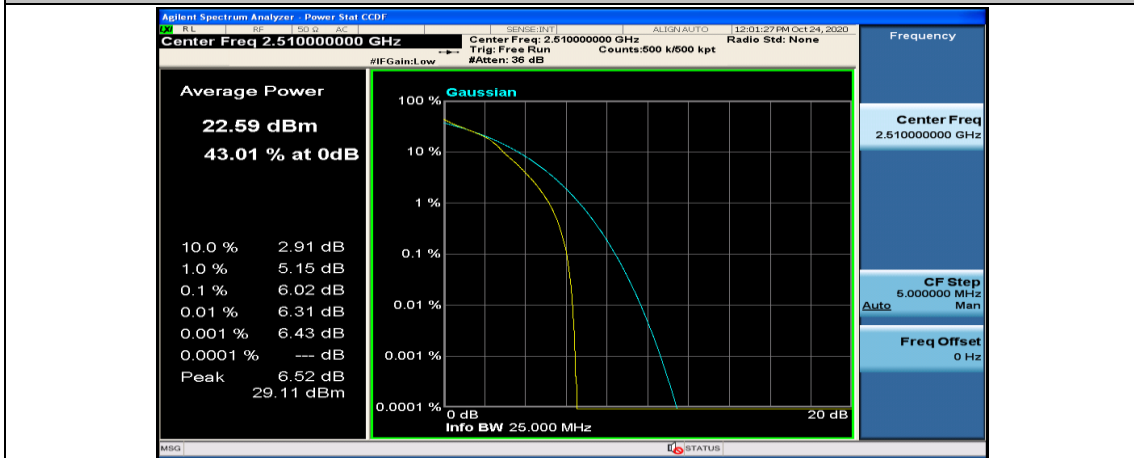

(Channel Bandwidth:20 MHz)_LCH_16QAM_50RB#25