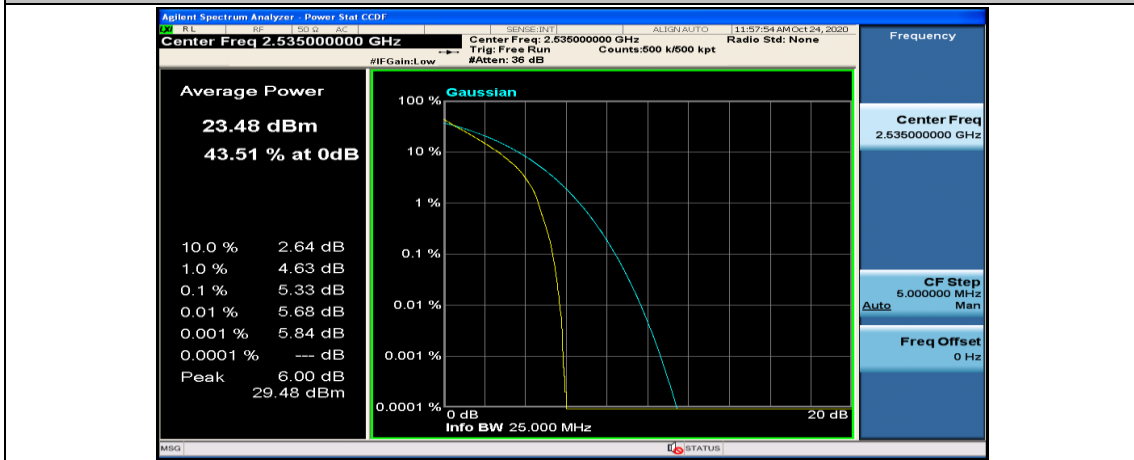

Channel Bandwidth: 15 MHz

(Channel Bandwidth:15 MHz)_LCH_QPSK_37RB#18

(Channel Bandwidth:15 MHz)_LCH_QPSK_37RB#38

(Channel Bandwidth:15 MHz)_LCH_QPSK_75RB#0

(Channel Bandwidth:15 MHz)_MCH_QPSK_1RB#0

(Channel Bandwidth:15 MHz)_MCH_QPSK_1RB#37

(Channel Bandwidth:15 MHz)_MCH_QPSK_1RB#74

(Channel Bandwidth:15 MHz)_MCH_QPSK_37RB#0

(Channel Bandwidth:15 MHz)_MCH_QPSK_37RB#18

(Channel Bandwidth:15 MHz)_MCH_QPSK_37RB#38

(Channel Bandwidth:15 MHz)_MCH_QPSK_75RB#0