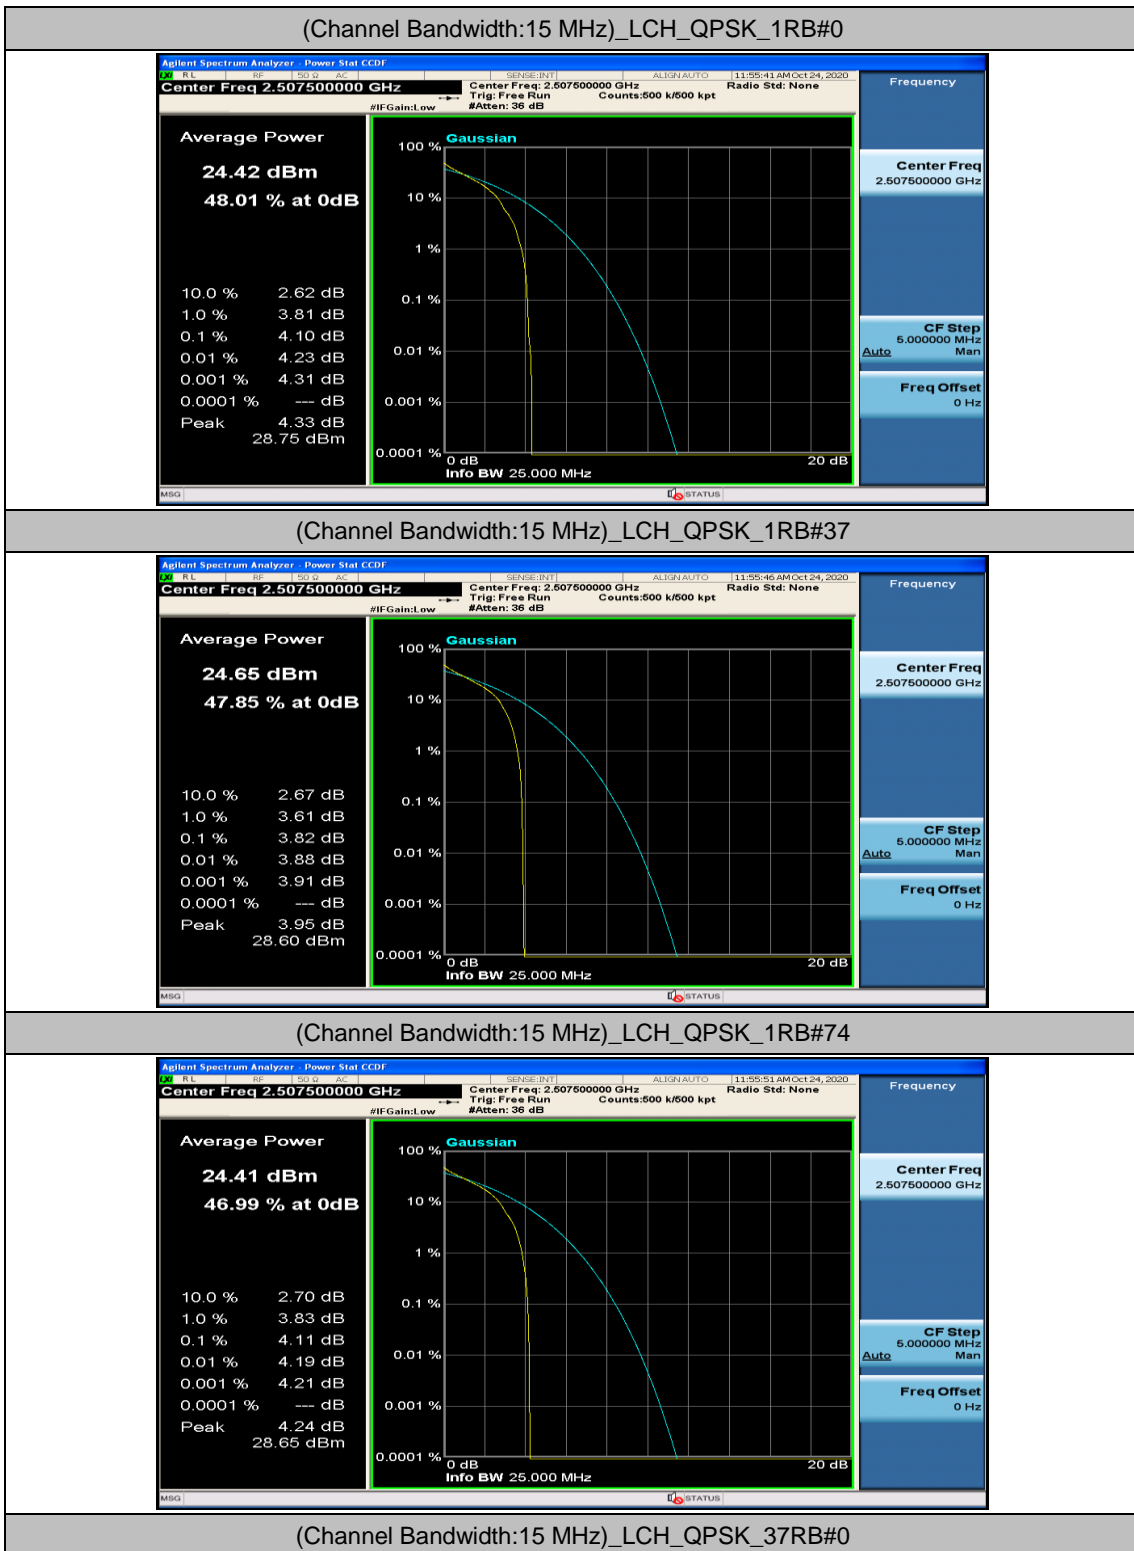

Channel Bandwidth: 15 MHz

(Channel Bandwidth:15 MHz)_LCH_QPSK_37RB#18

(Channel Bandwidth:15 MHz)_LCH_QPSK_37RB#38

(Channel Bandwidth:15 MHz)_LCH_QPSK_75RB#0

(Channel Bandwidth:15 MHz)_MCH_QPSK_1RB#0

(Channel Bandwidth:15 MHz)_MCH_QPSK_1RB#37

(Channel Bandwidth:15 MHz)_MCH_QPSK_1RB#74

(Channel Bandwidth:15 MHz)_MCH_QPSK_37RB#0

(Channel Bandwidth:15 MHz)_MCH_QPSK_37RB#18

(Channel Bandwidth:15 MHz)_MCH_QPSK_37RB#38

(Channel Bandwidth:15 MHz)_MCH_QPSK_75RB#0