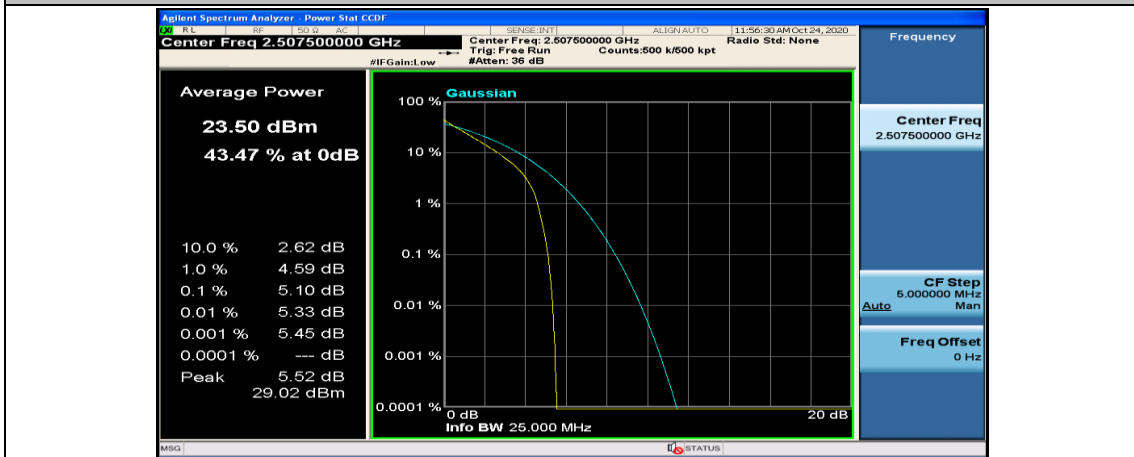

Channel Bandwidth: 15 MHz

(Channel Bandwidth:15 MHz)_LCH_QPSK_37RB#18

(Channel Bandwidth:15 MHz)_LCH_QPSK_37RB#38

(Channel Bandwidth:15 MHz)_LCH_QPSK_75RB#0

(Channel Bandwidth:15 MHz)_MCH_QPSK_1RB#0

(Channel Bandwidth:15 MHz)_MCH_QPSK_1RB#37

(Channel Bandwidth:15 MHz)_MCH_QPSK_1RB#74

(Channel Bandwidth:15 MHz)_MCH_QPSK_37RB#0

(Channel Bandwidth:15 MHz)_MCH_QPSK_37RB#18

(Channel Bandwidth:15 MHz)_MCH_QPSK_37RB#38

(Channel Bandwidth:15 MHz)_MCH_QPSK_75RB#0