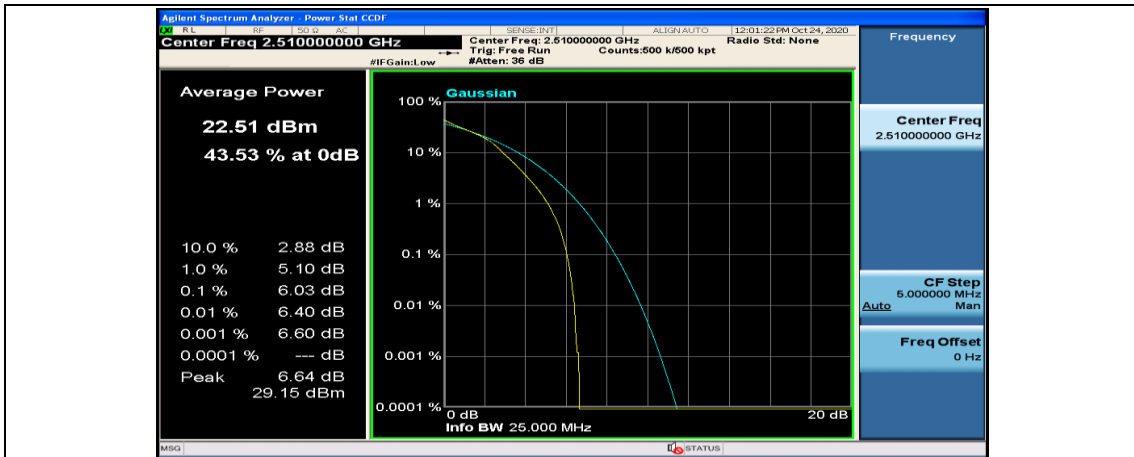

(Channel Bandwidth:20 MHz)_MCH_QPSK_100RB#0

(Channel Bandwidth:20 MHz)_HCH_QPSK_1RB#0

(Channel Bandwidth:20 MHz)_HCH_QPSK_1RB#49

(Channel Bandwidth:20 MHz)_HCH_QPSK_50RB#50

(Channel Bandwidth:20 MHz)_HCH_QPSK_100RB#0