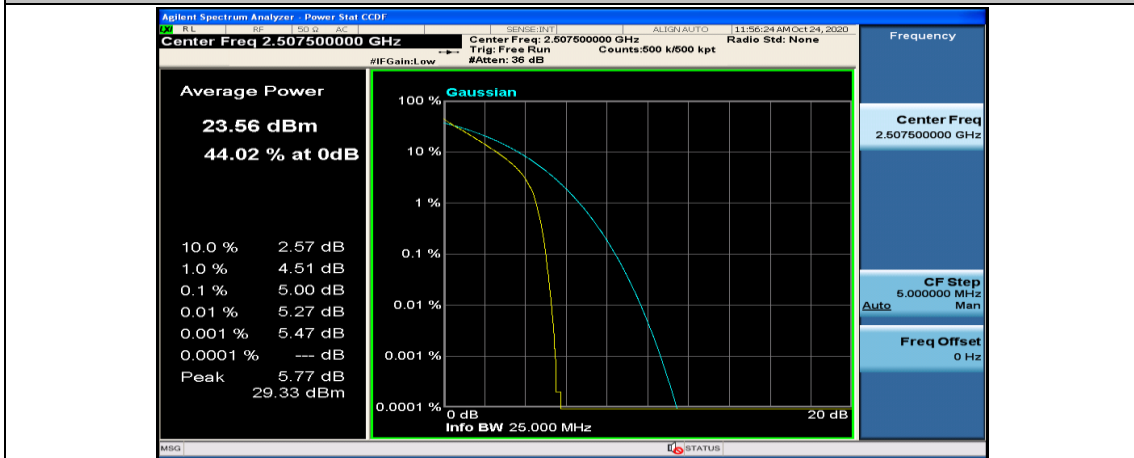

Channel Bandwidth: 15 MHz

(Channel Bandwidth:15 MHz)_LCH_QPSK_37RB#18

(Channel Bandwidth:15 MHz)_LCH_QPSK_37RB#38

(Channel Bandwidth:15 MHz)_LCH_QPSK_75RB#0

(Channel Bandwidth:15 MHz)_MCH_QPSK_1RB#0

(Channel Bandwidth:15 MHz)_MCH_QPSK_1RB#37

(Channel Bandwidth:15 MHz)_MCH_QPSK_1RB#74

(Channel Bandwidth:15 MHz)_MCH_QPSK_37RB#0

(Channel Bandwidth:15 MHz)_MCH_QPSK_37RB#18

(Channel Bandwidth:15 MHz)_MCH_QPSK_37RB#38

(Channel Bandwidth:15 MHz)_MCH_QPSK_75RB#0