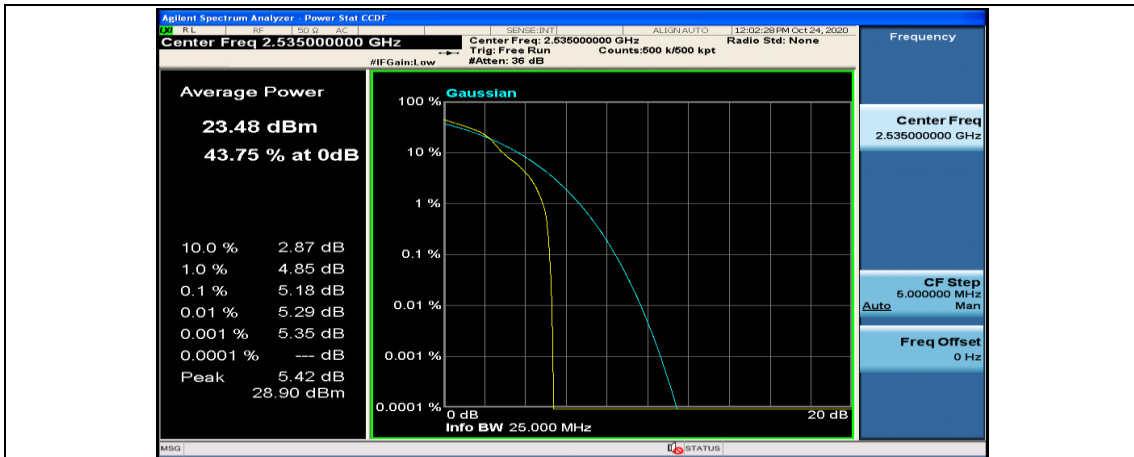

(Channel Bandwidth:20 MHz)_MCH_16QAM_1RB#99