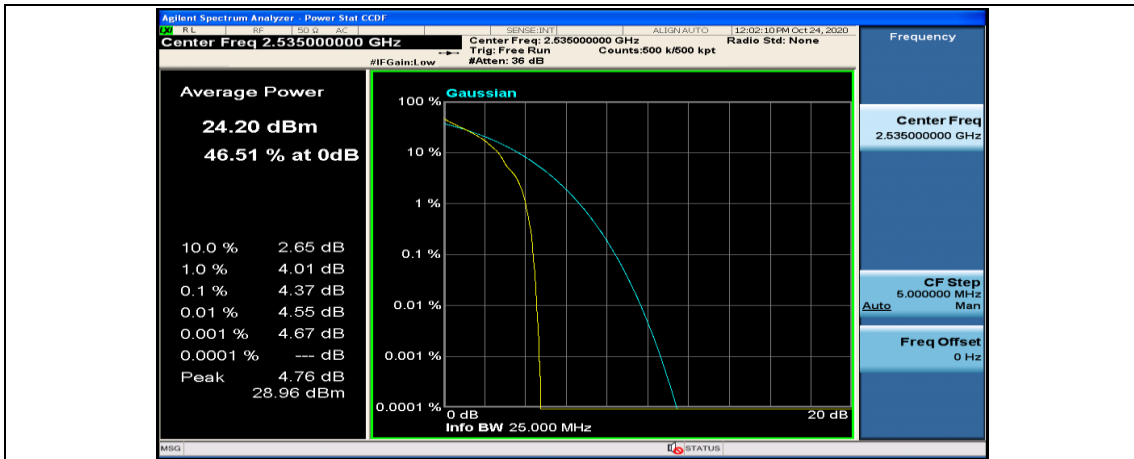

(Channel Bandwidth:20 MHz)_MCH_QPSK_1RB#99