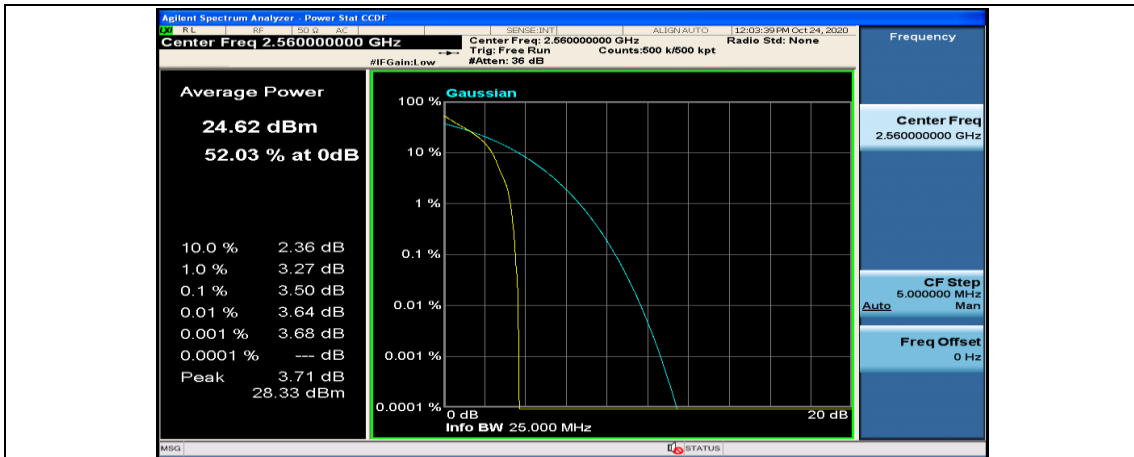

(Channel Bandwidth:20 MHz)_HCH_QPSK_1RB#49