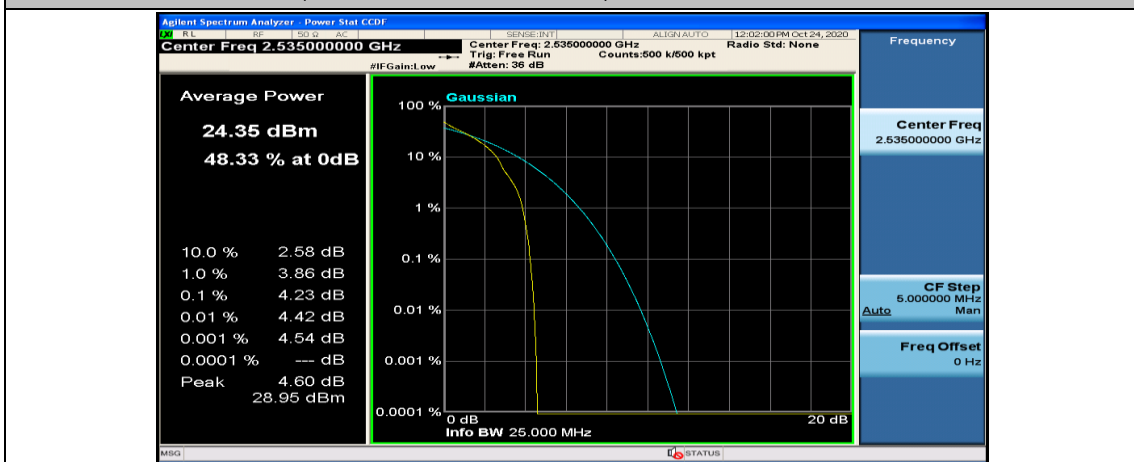

(Channel Bandwidth:15 MHz)_HCH_16QAM_37RB#0

(Channel Bandwidth:15 MHz)_HCH_16QAM_37RB#18

(Channel Bandwidth:15 MHz)_HCH_16QAM_37RB#38

(Channel Bandwidth:15 MHz)_HCH_16QAM_75RB#0

Channel Bandwidth: 20 MHz

(Channel Bandwidth:20 MHz)_MCH_QPSK_1RB#0