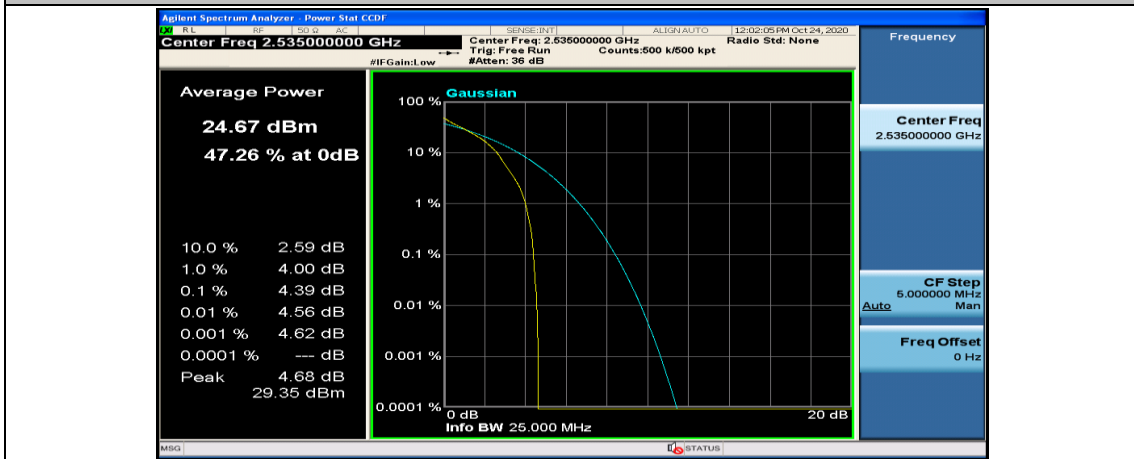

(Channel Bandwidth:20 MHz)_MCH_QPSK_1RB#49