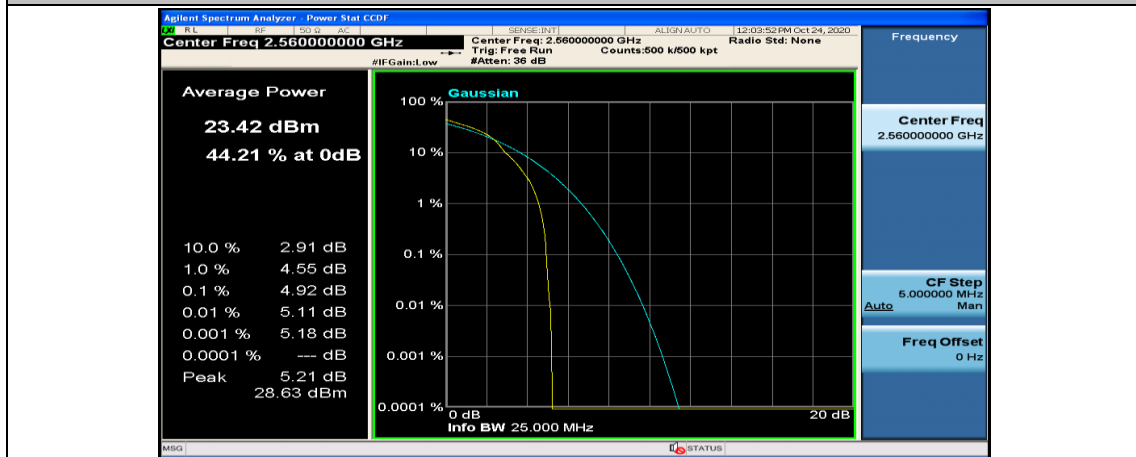

(Channel Bandwidth:20 MHz)_HCH_16QAM_1RB#0