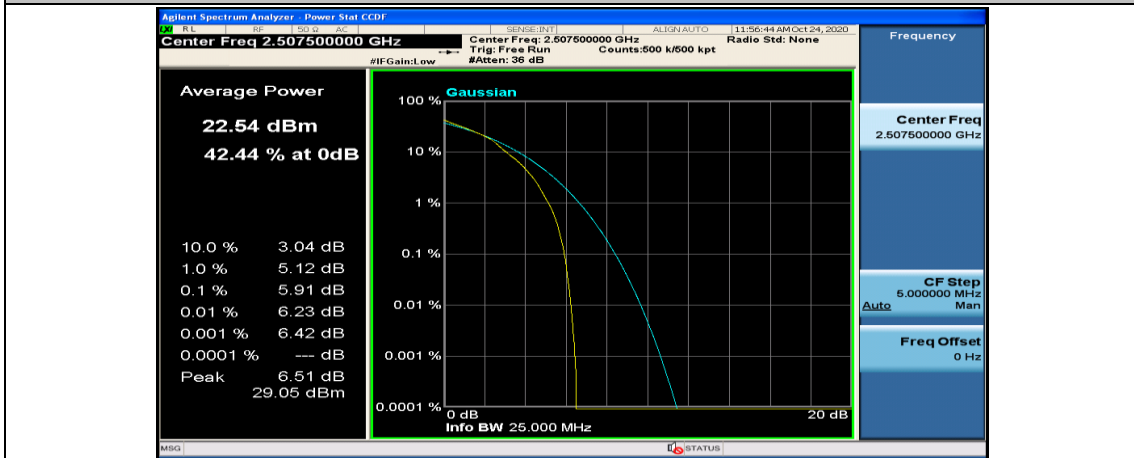

(Channel Bandwidth:15 MHz)_HCH_QPSK_37RB#38

(Channel Bandwidth:15 MHz)_HCH_QPSK_75RB#0

(Channel Bandwidth:15 MHz)_LCH_16QAM_37RB#18

(Channel Bandwidth:15 MHz)_LCH_16QAM_37RB#38

(Channel Bandwidth:15 MHz)_LCH_16QAM_75RB#0