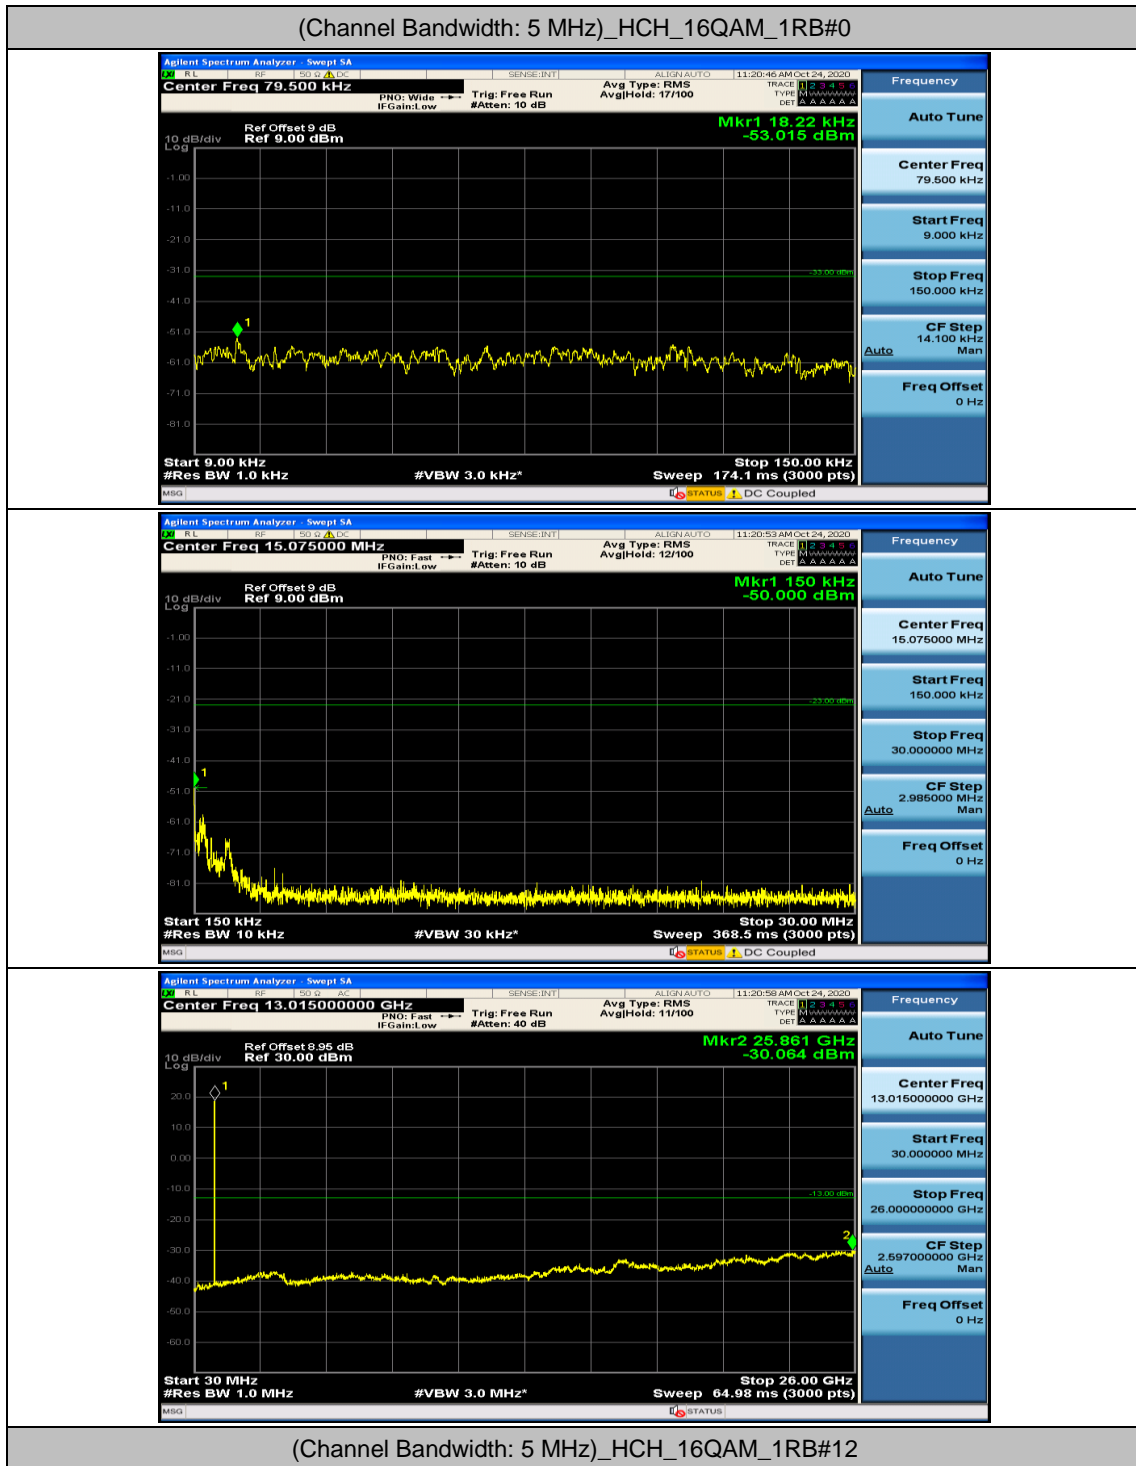

Channel Bandwidth: 5 MHz

Channel Bandwidth: 10 MHz