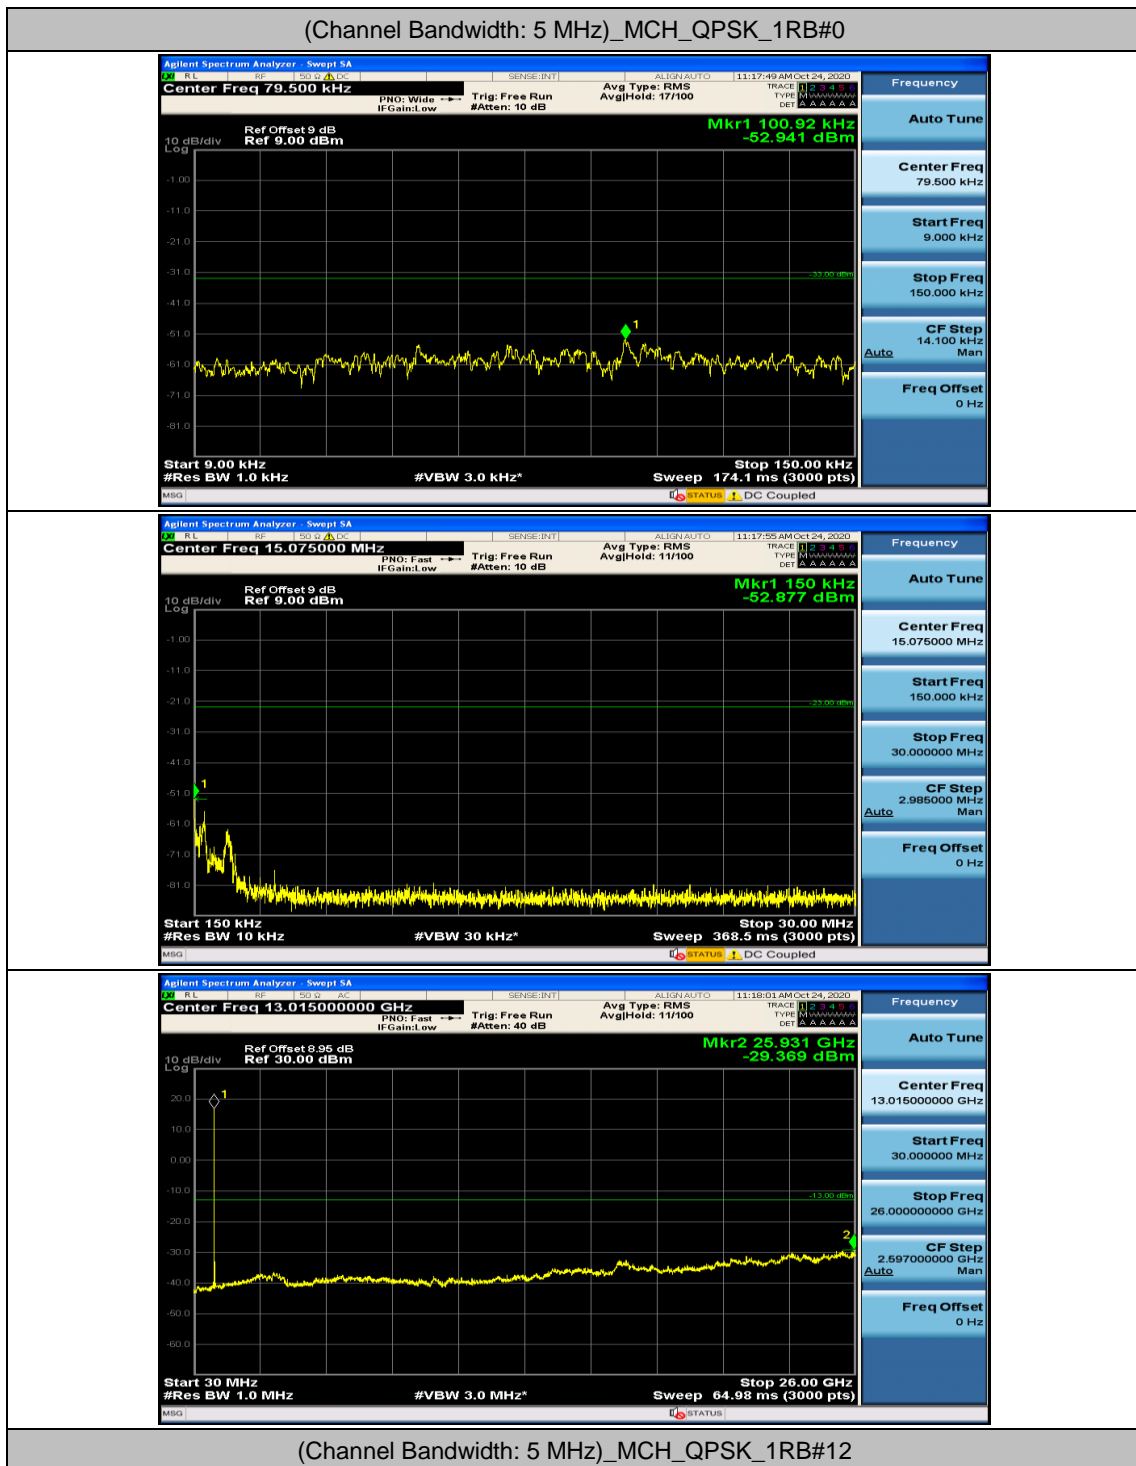

Channel Bandwidth: 5 MHz

Channel Bandwidth: 10 MHz