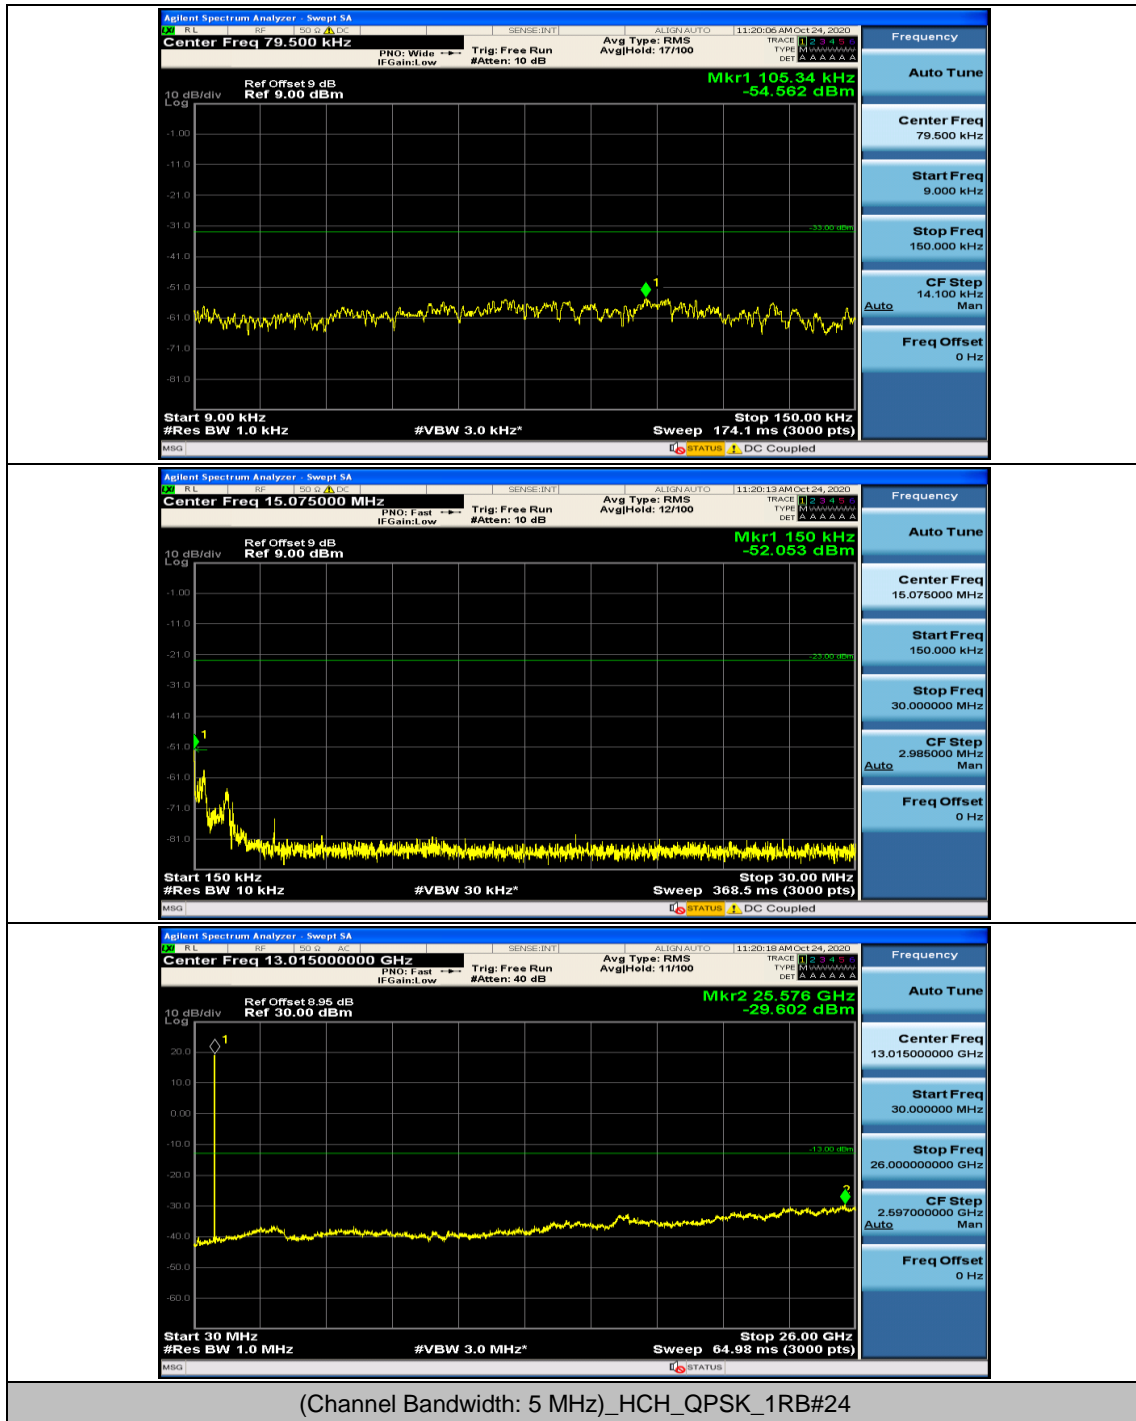

Channel Bandwidth: 5 MHz

Channel Bandwidth: 10 MHz