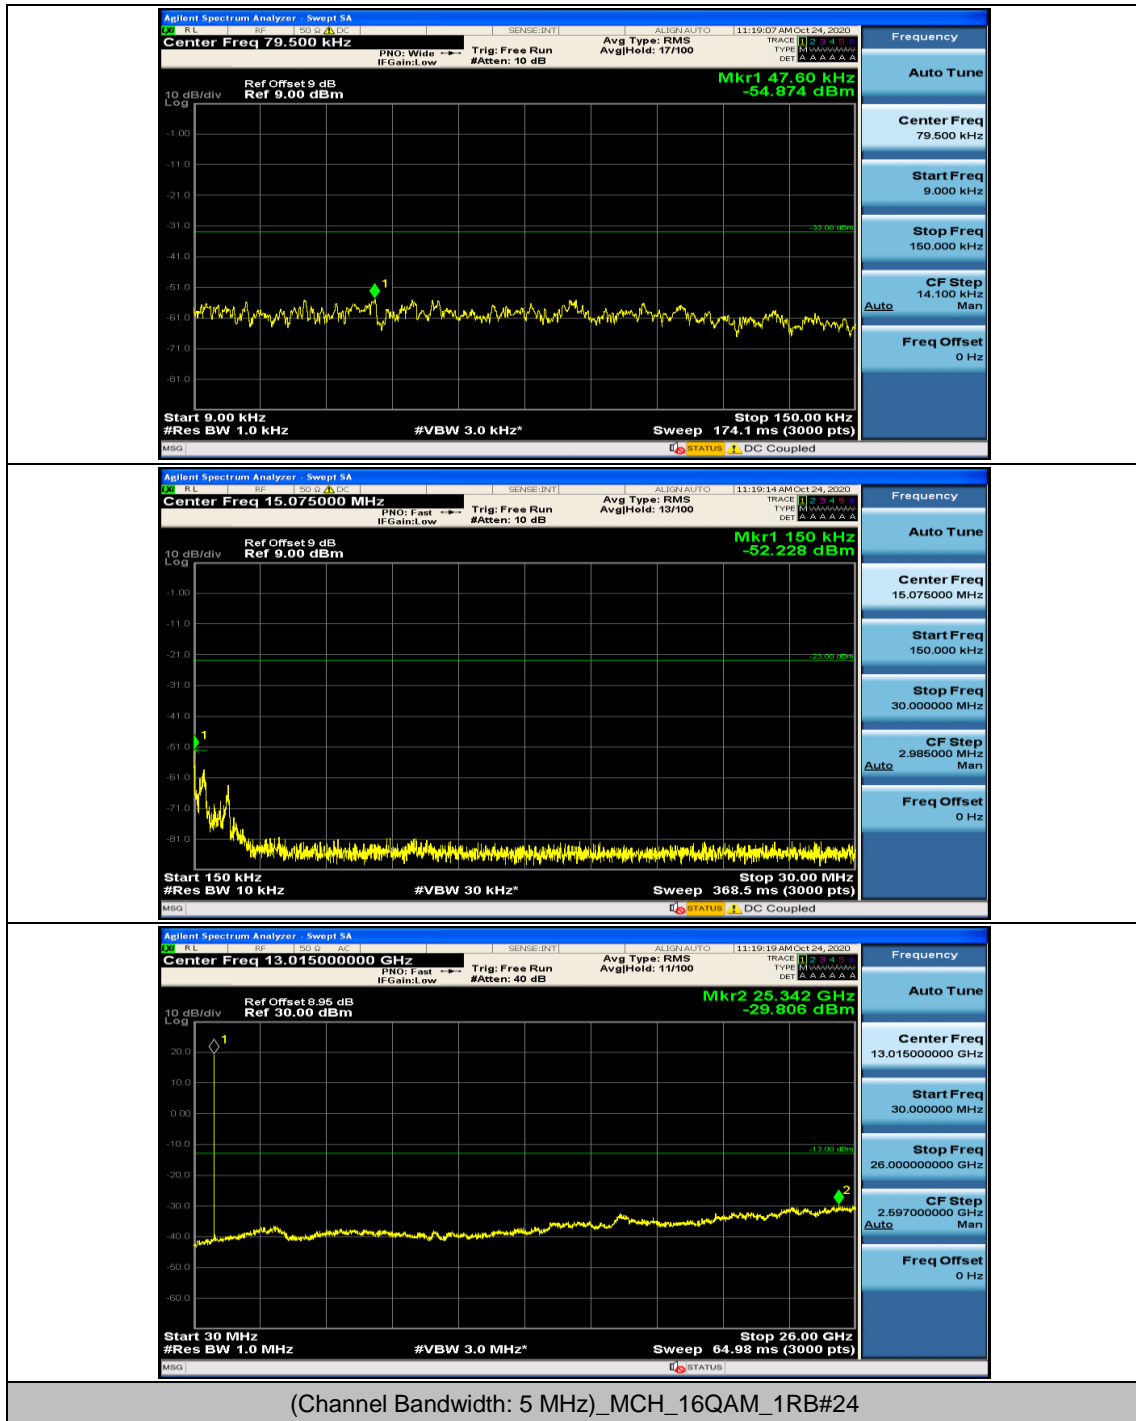

Channel Bandwidth: 5 MHz

Channel Bandwidth: 10 MHz