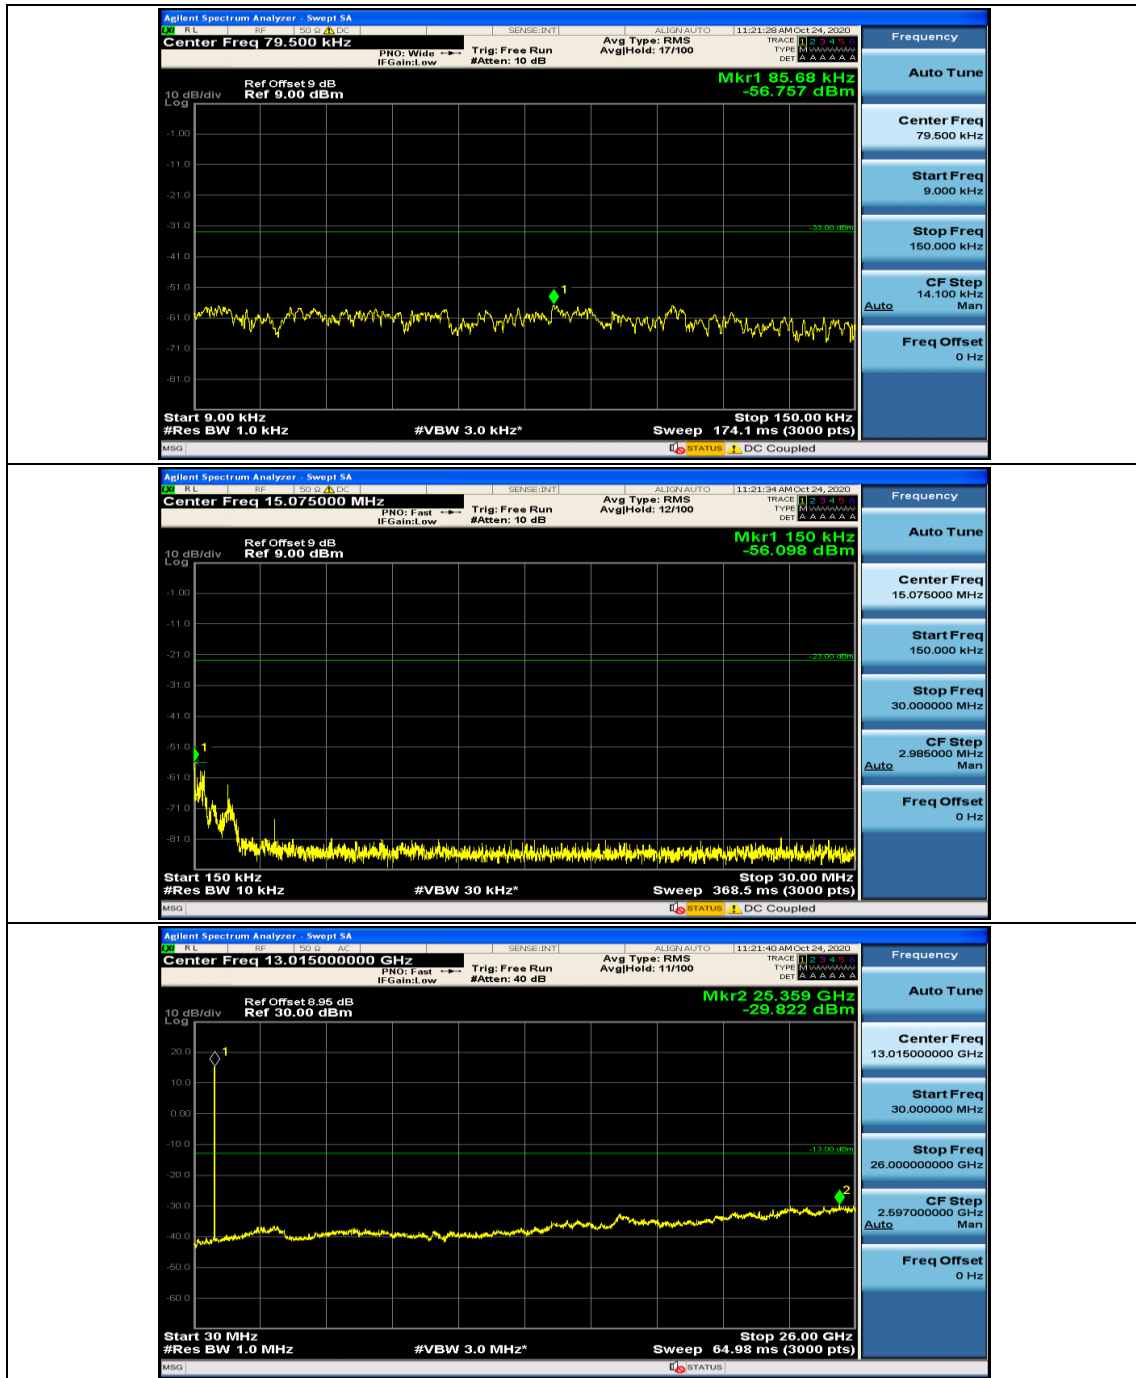

Channel Bandwidth: 5 MHz

Channel Bandwidth: 10 MHz