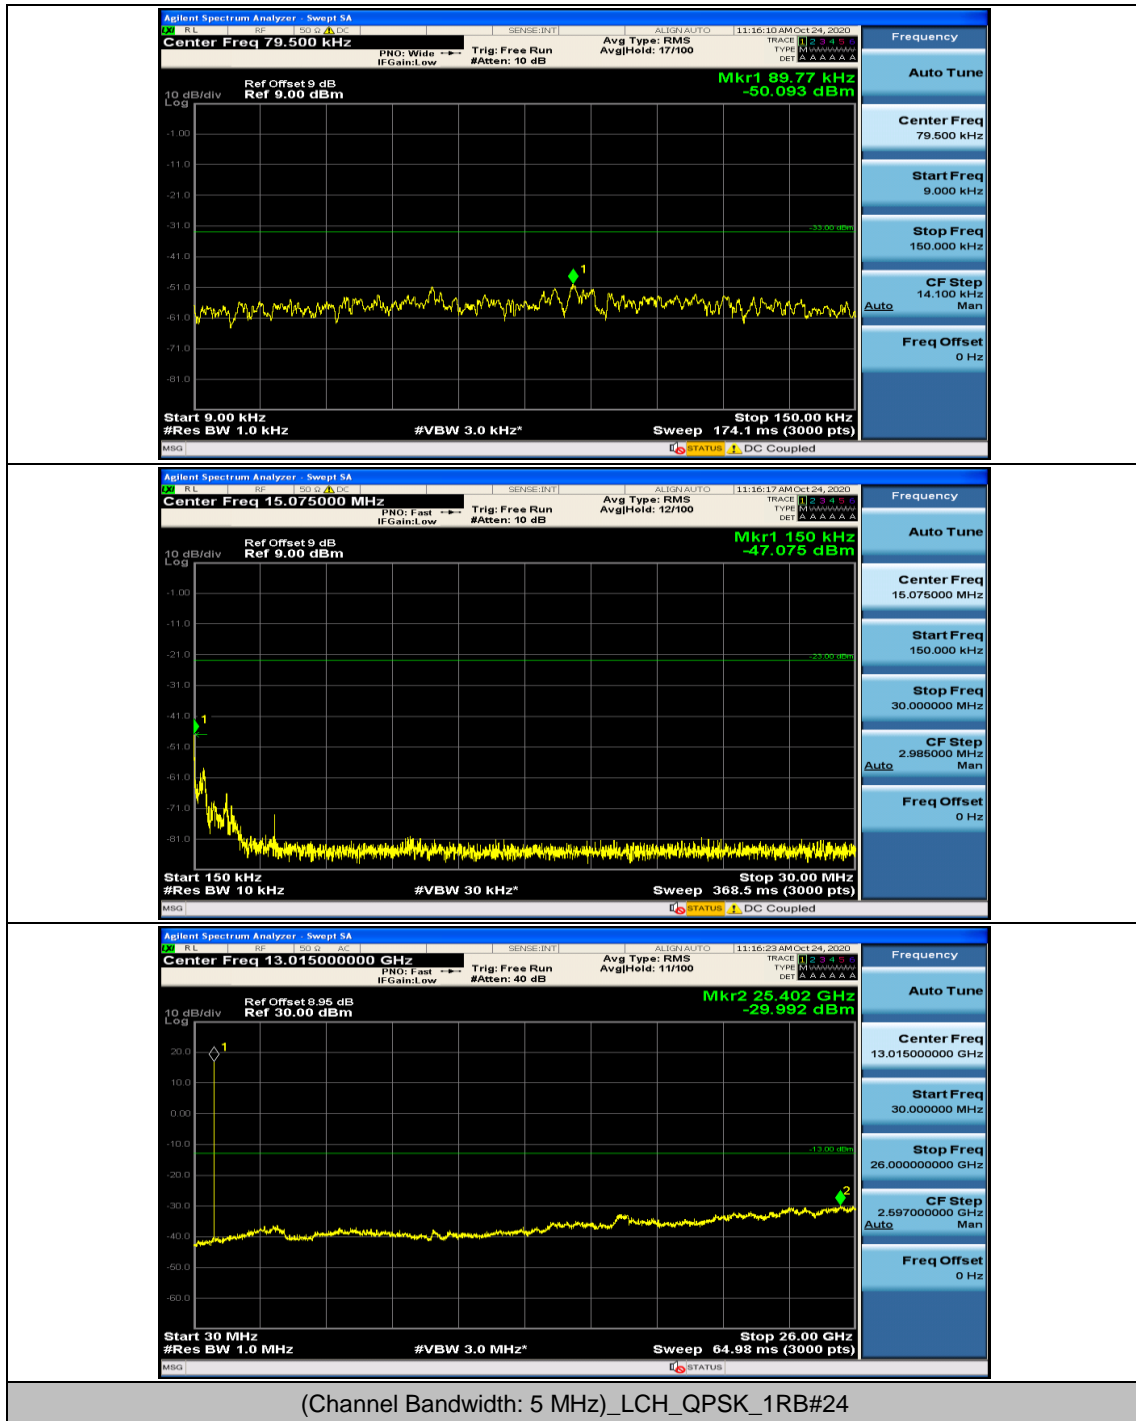

Channel Bandwidth: 5 MHz

Channel Bandwidth: 10 MHz