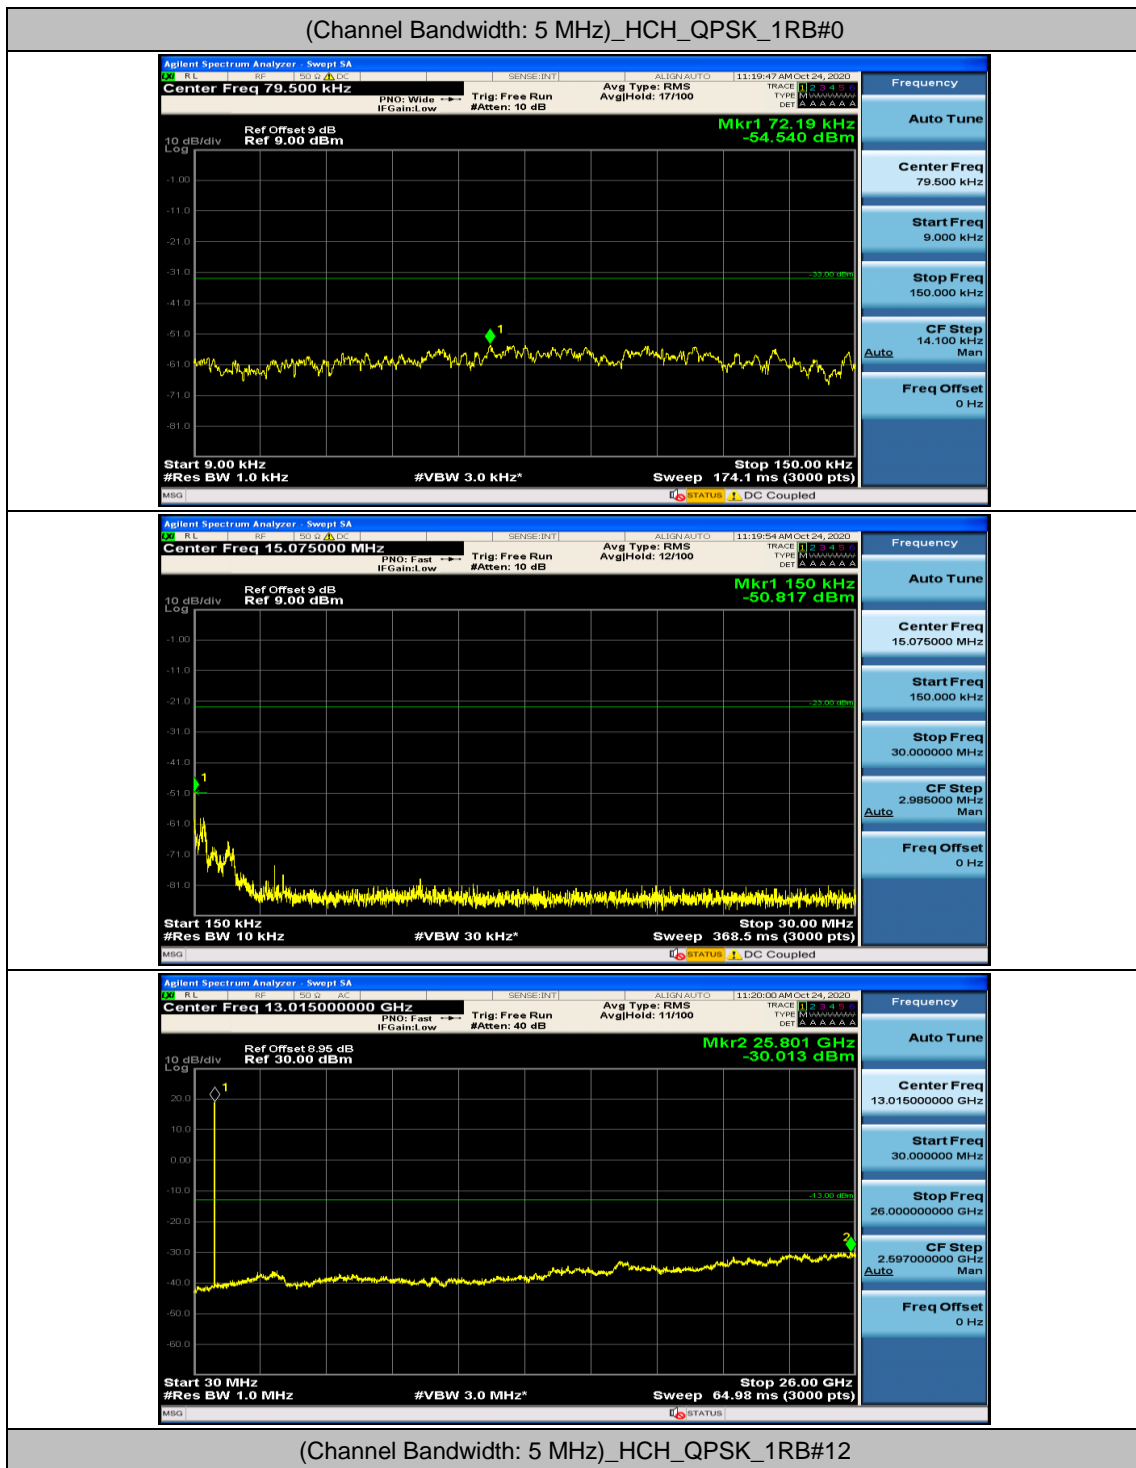

Channel Bandwidth: 5 MHz

Channel Bandwidth: 10 MHz