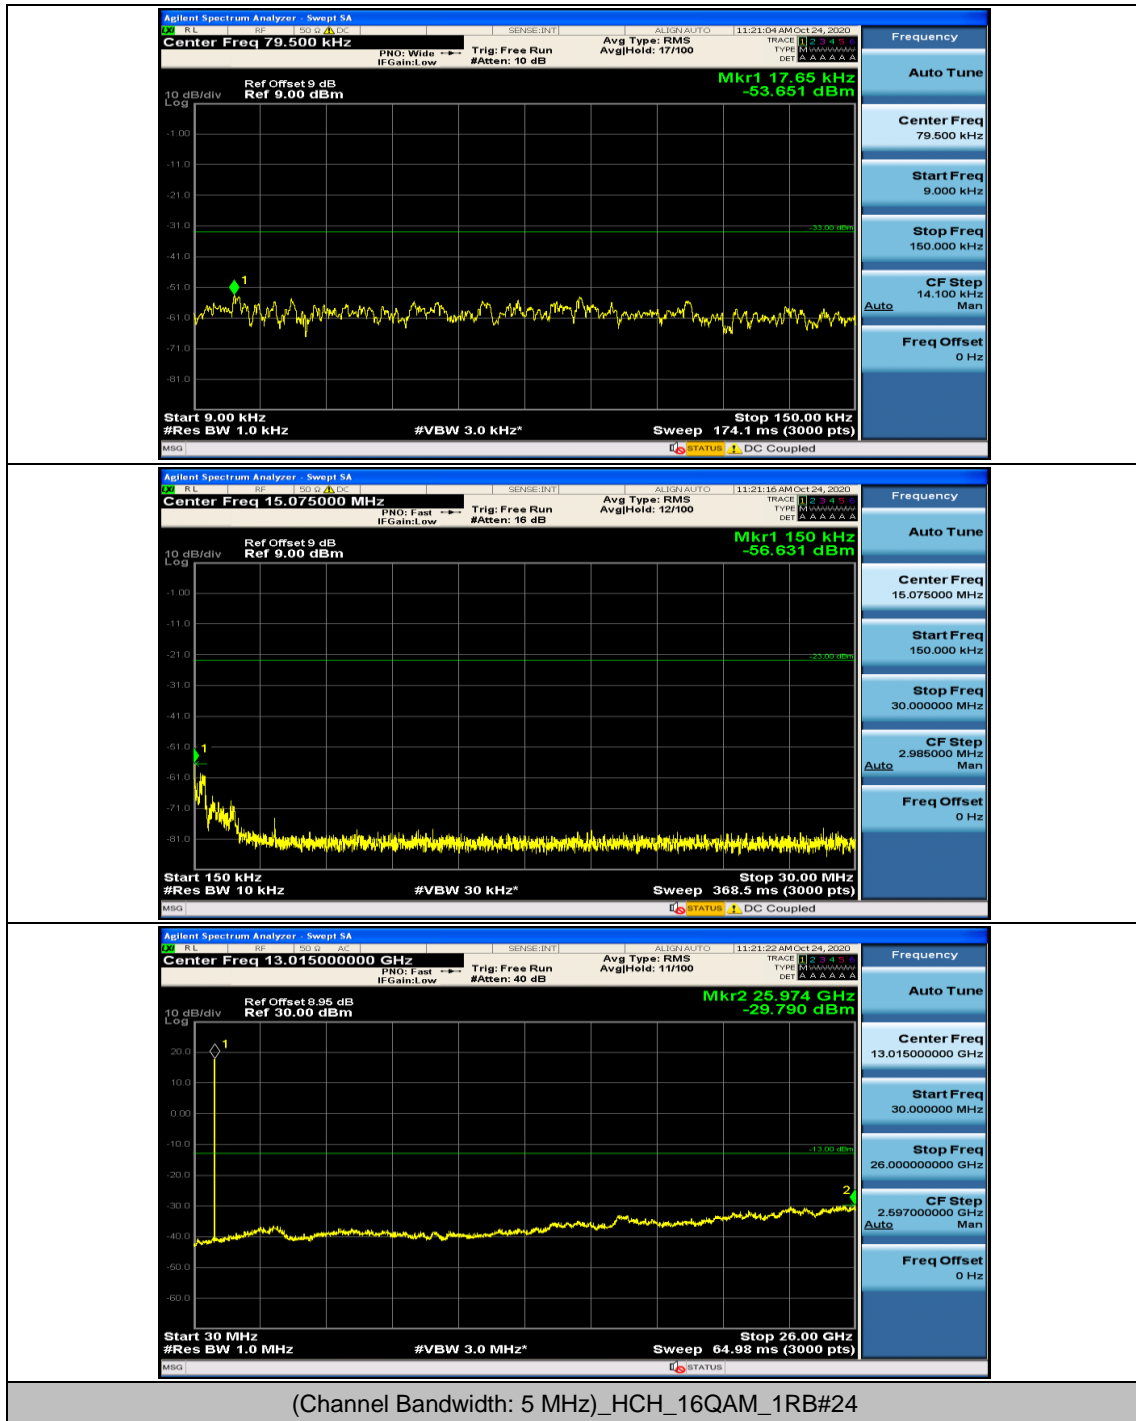

Channel Bandwidth: 5 MHz

Channel Bandwidth: 10 MHz