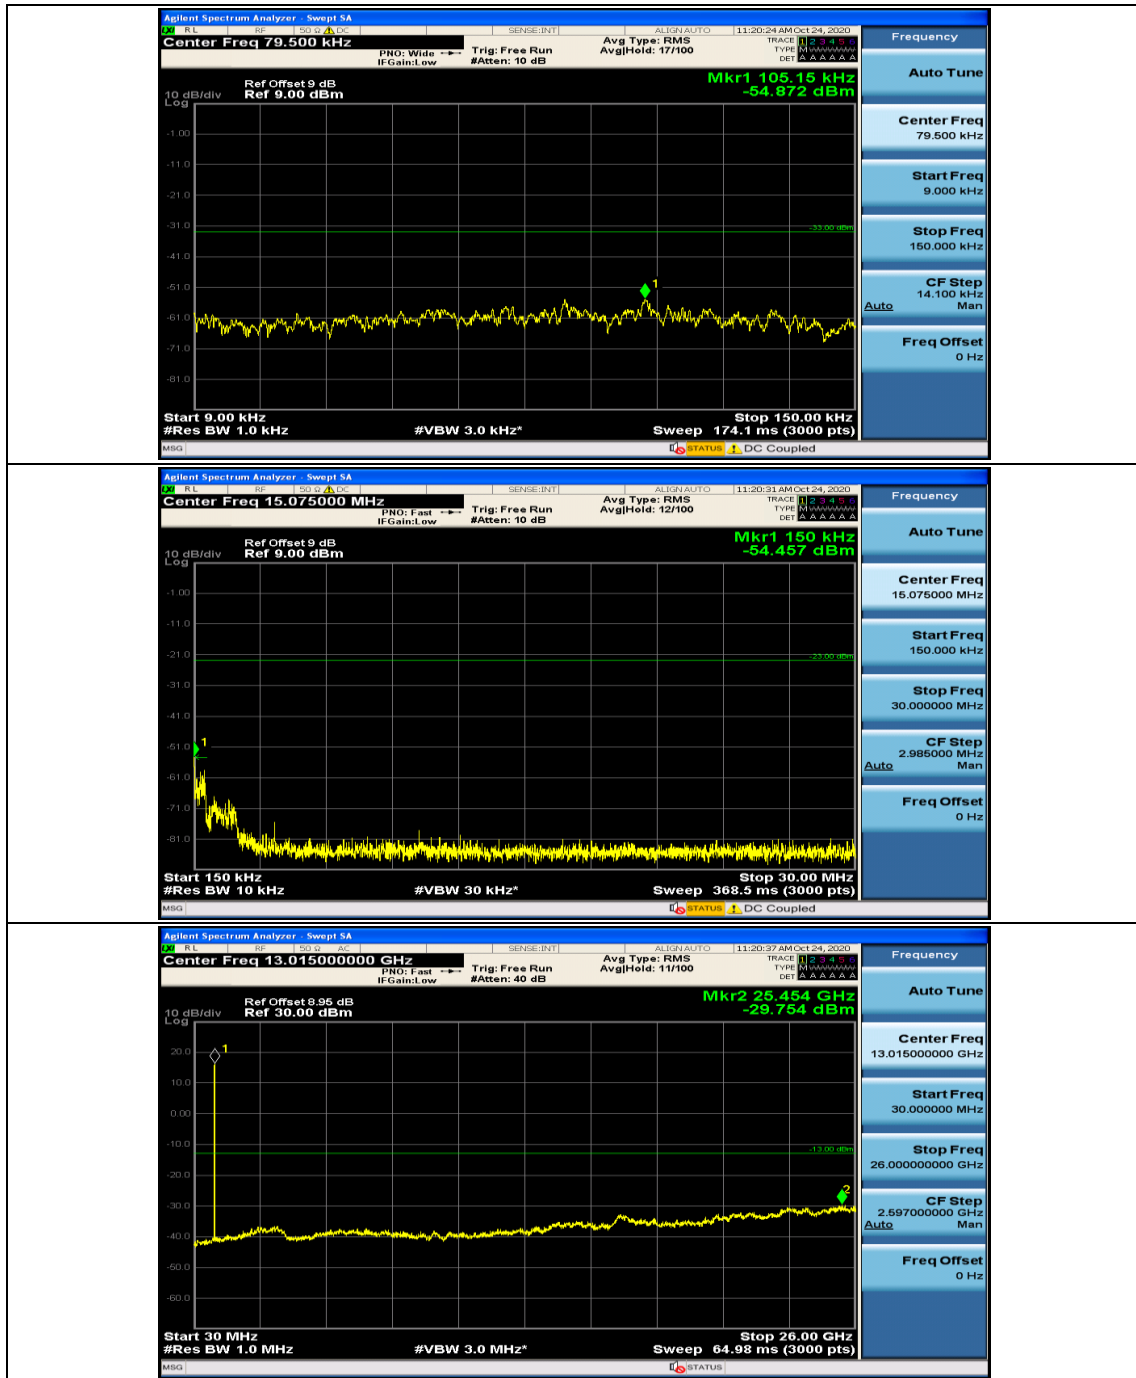

Channel Bandwidth: 5 MHz

Channel Bandwidth: 10 MHz