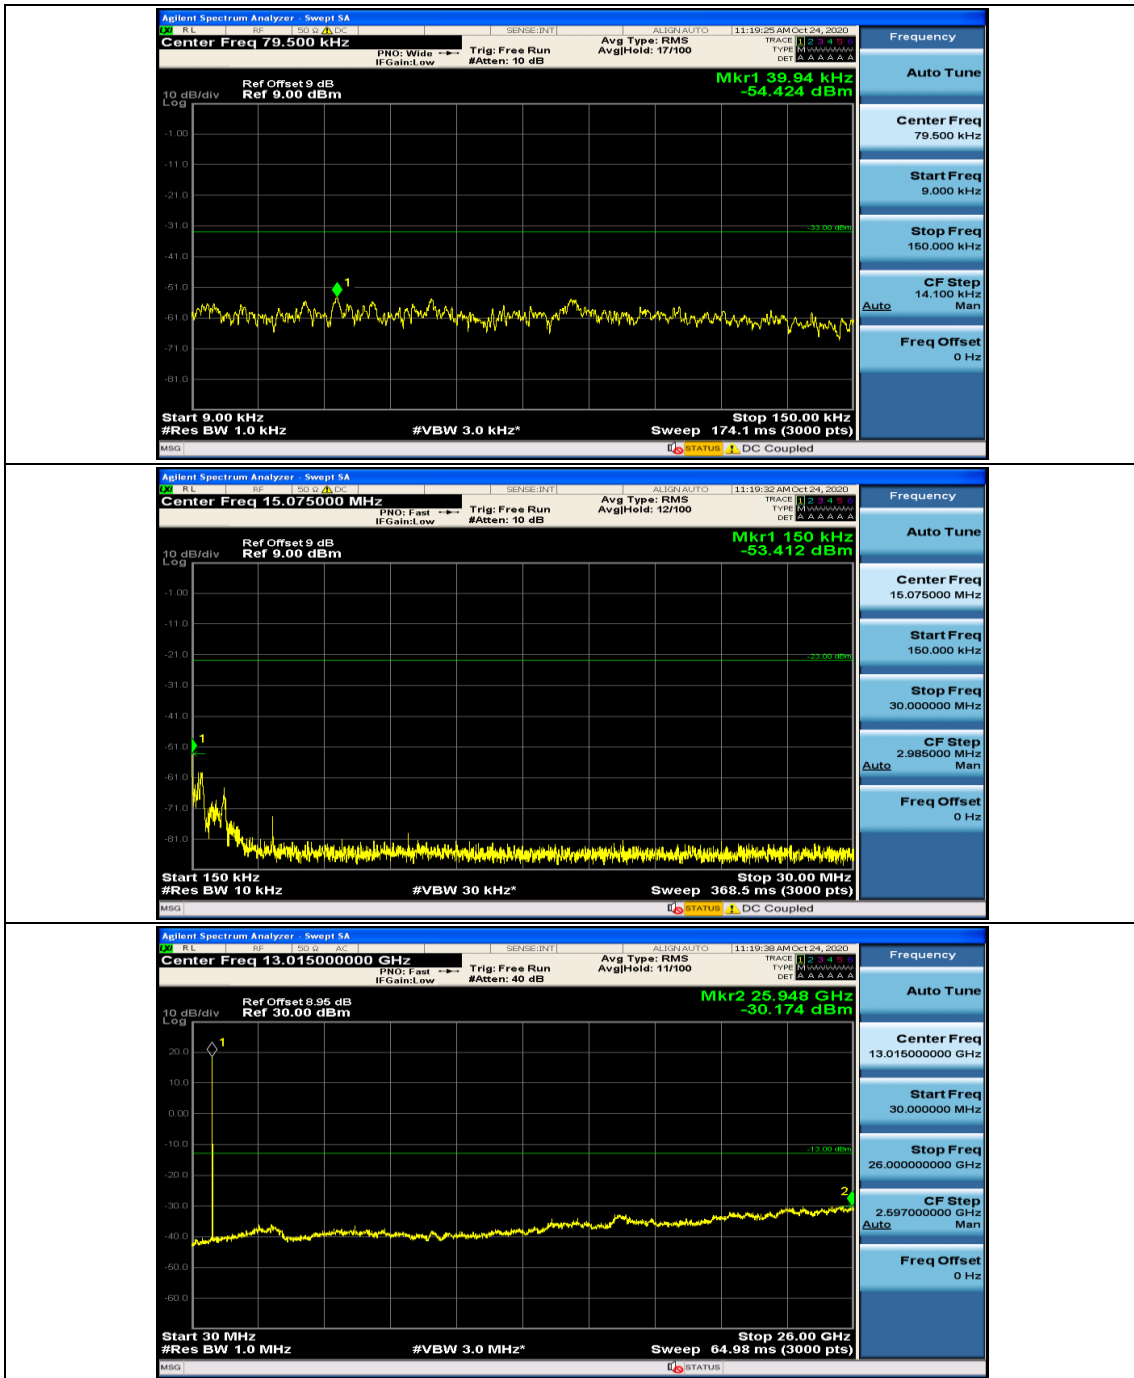

Channel Bandwidth: 5 MHz

Channel Bandwidth: 10 MHz