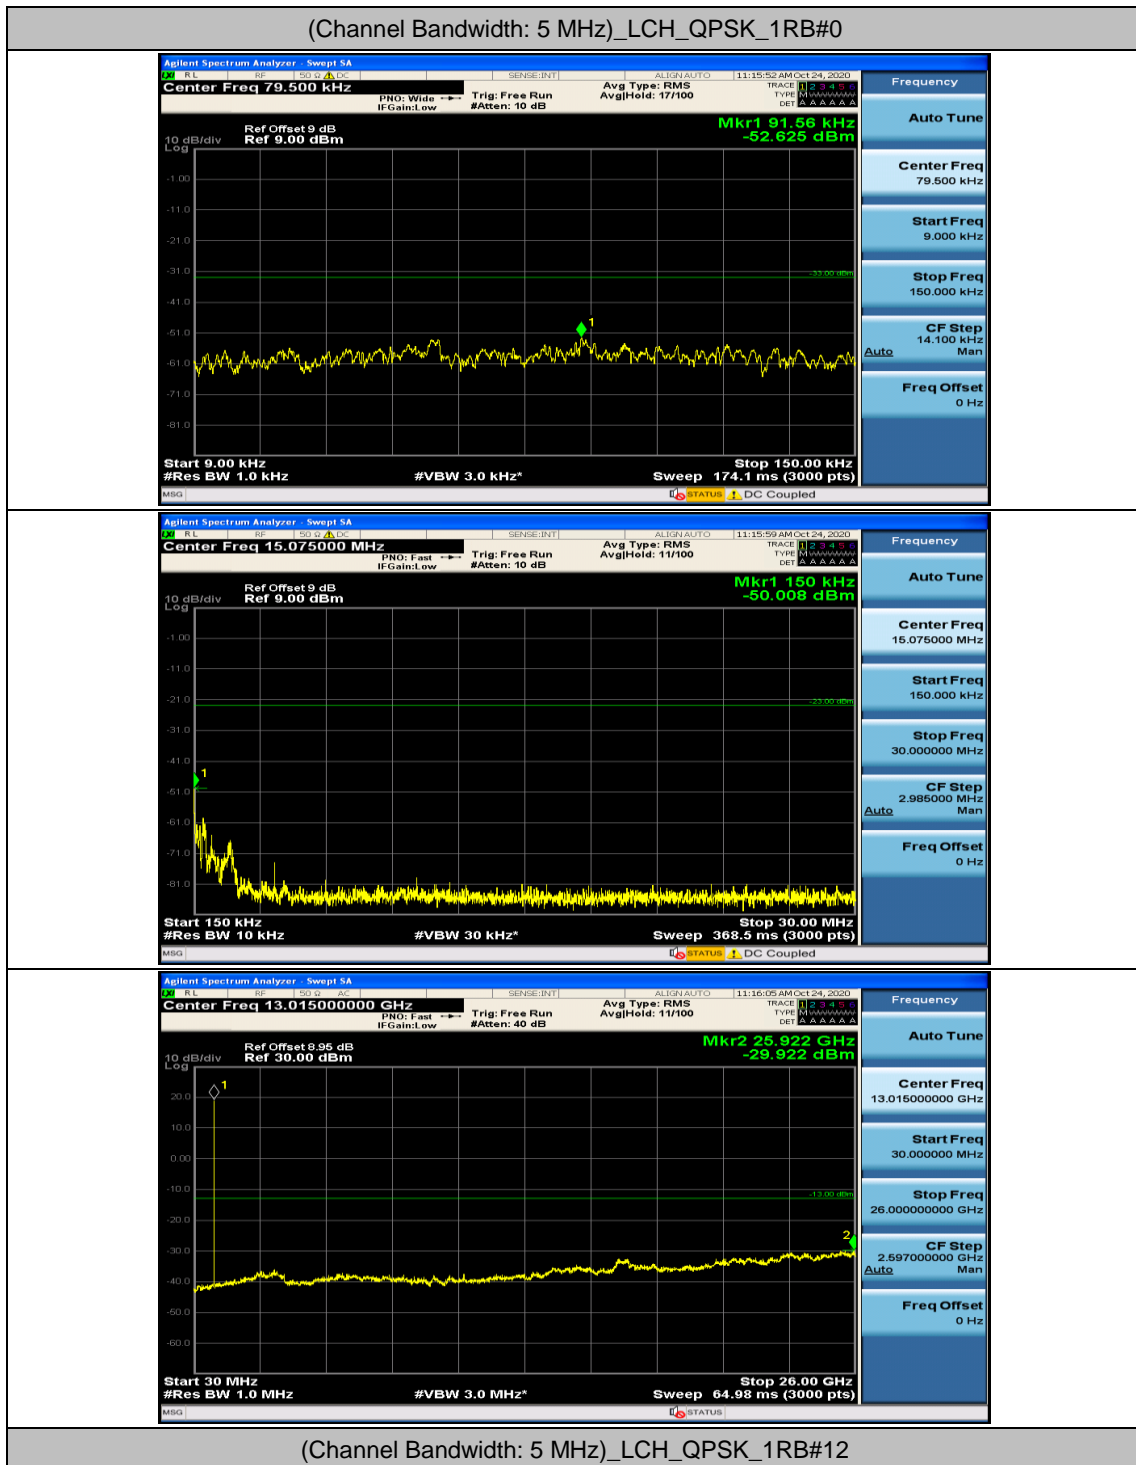

Channel Bandwidth: 5 MHz

Channel Bandwidth: 10 MHz