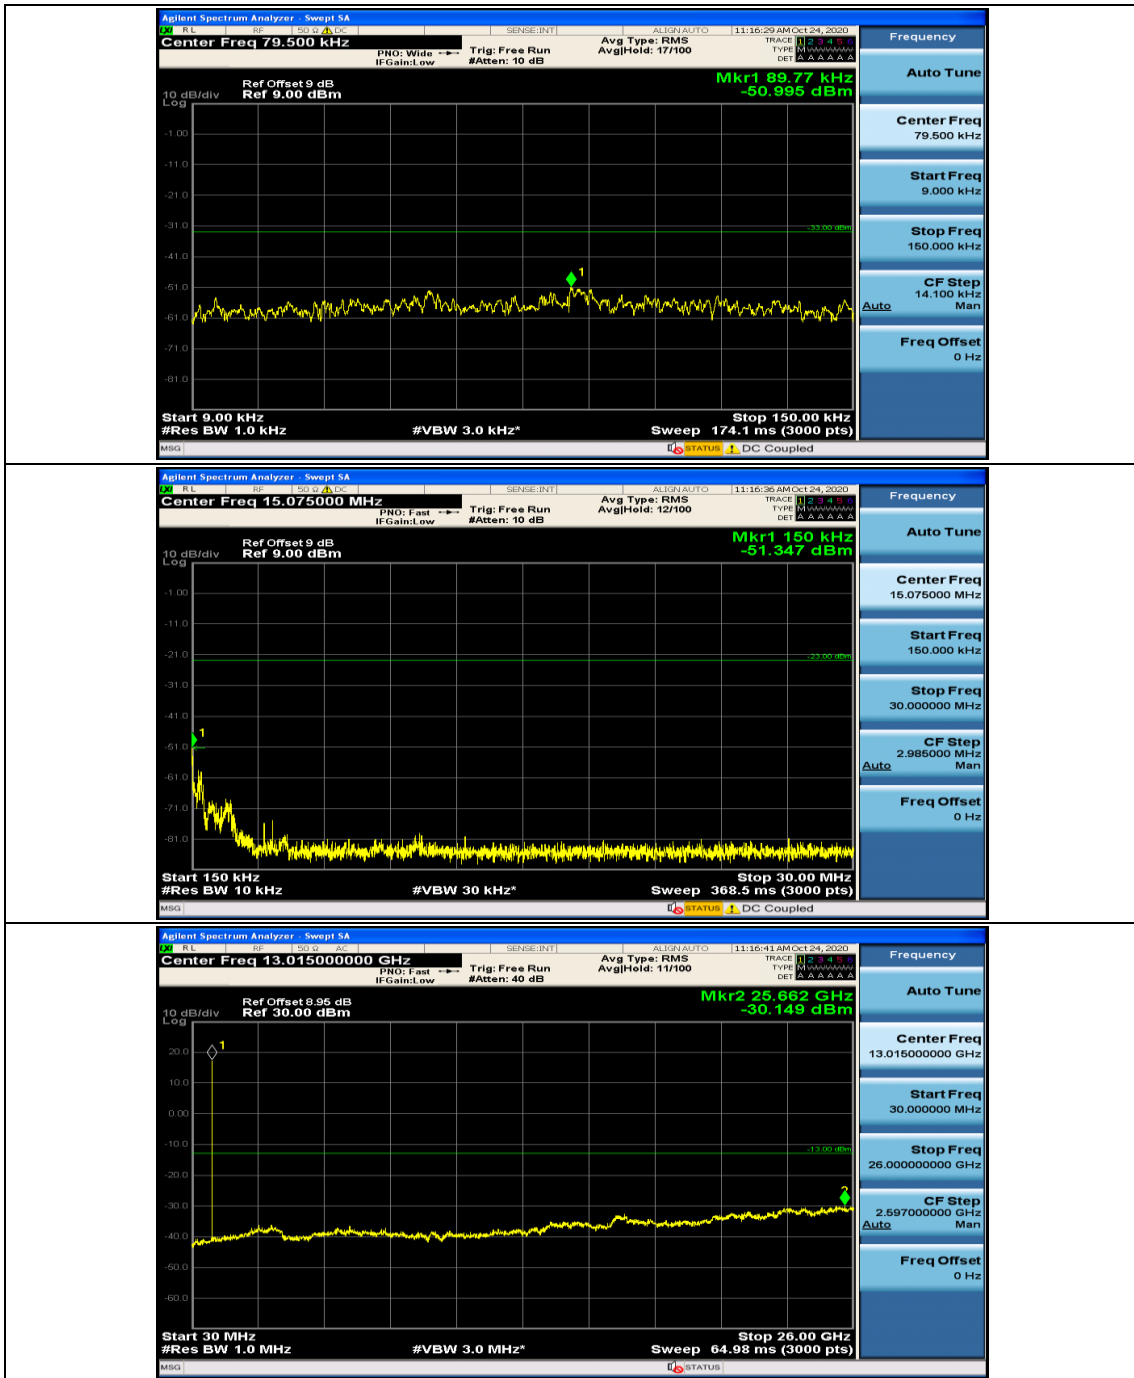

Channel Bandwidth: 5 MHz

Channel Bandwidth: 10 MHz