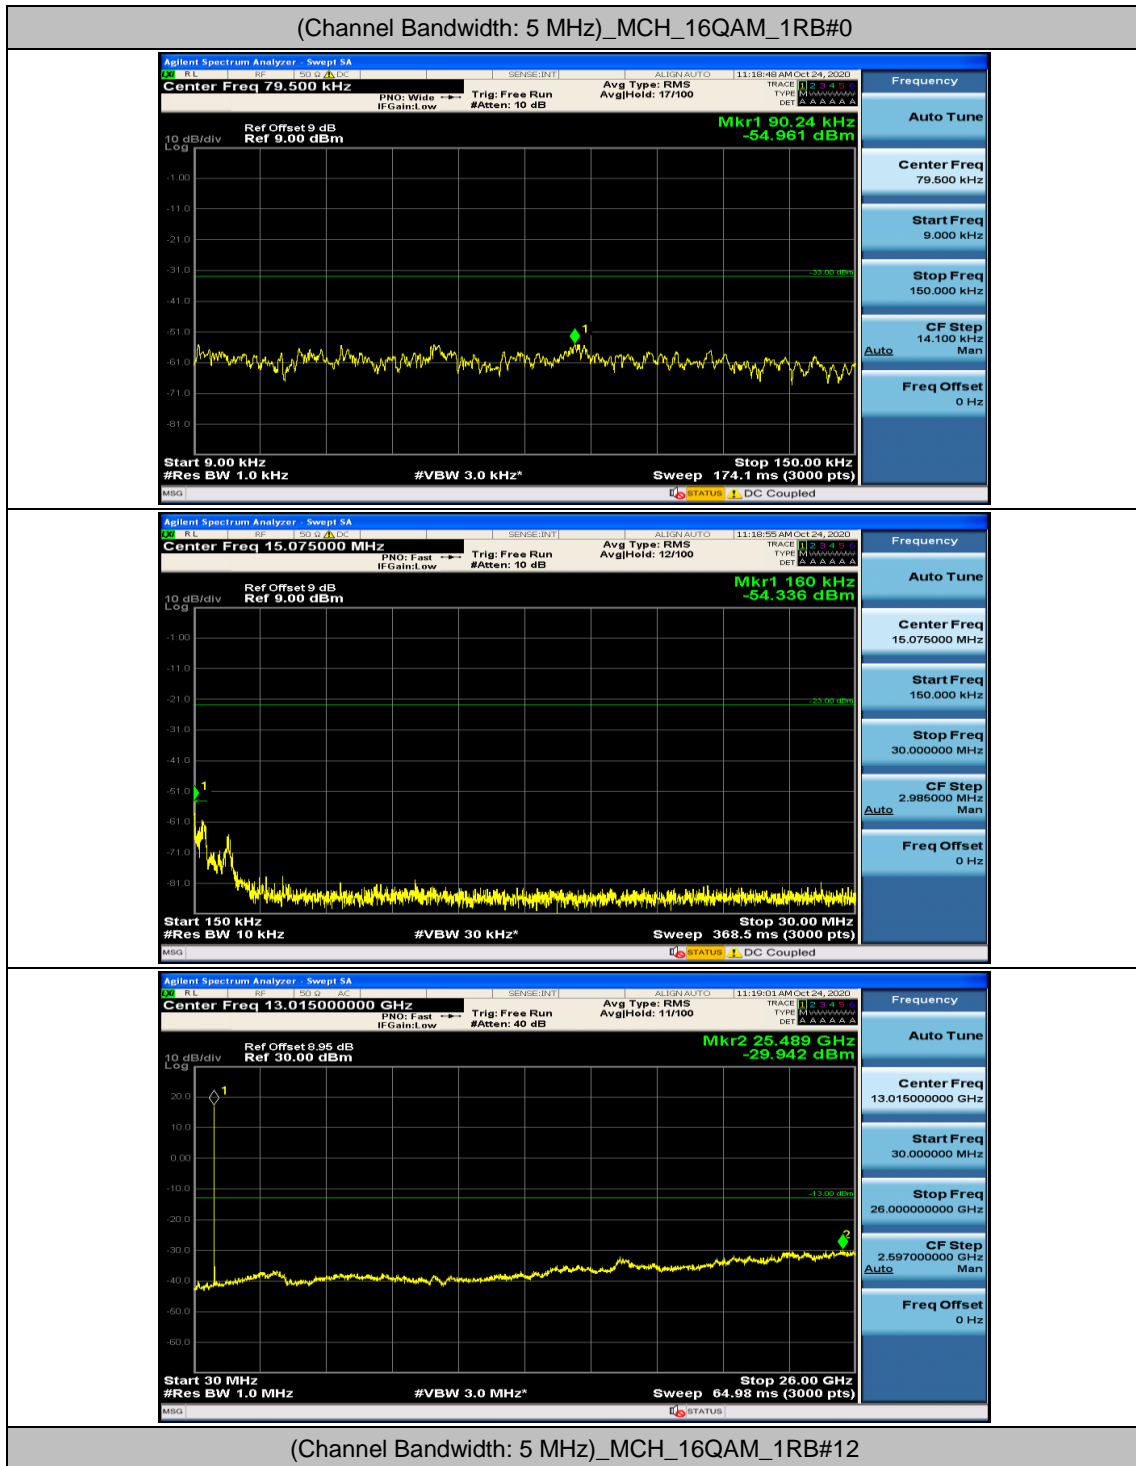

Channel Bandwidth: 5 MHz

Channel Bandwidth: 10 MHz