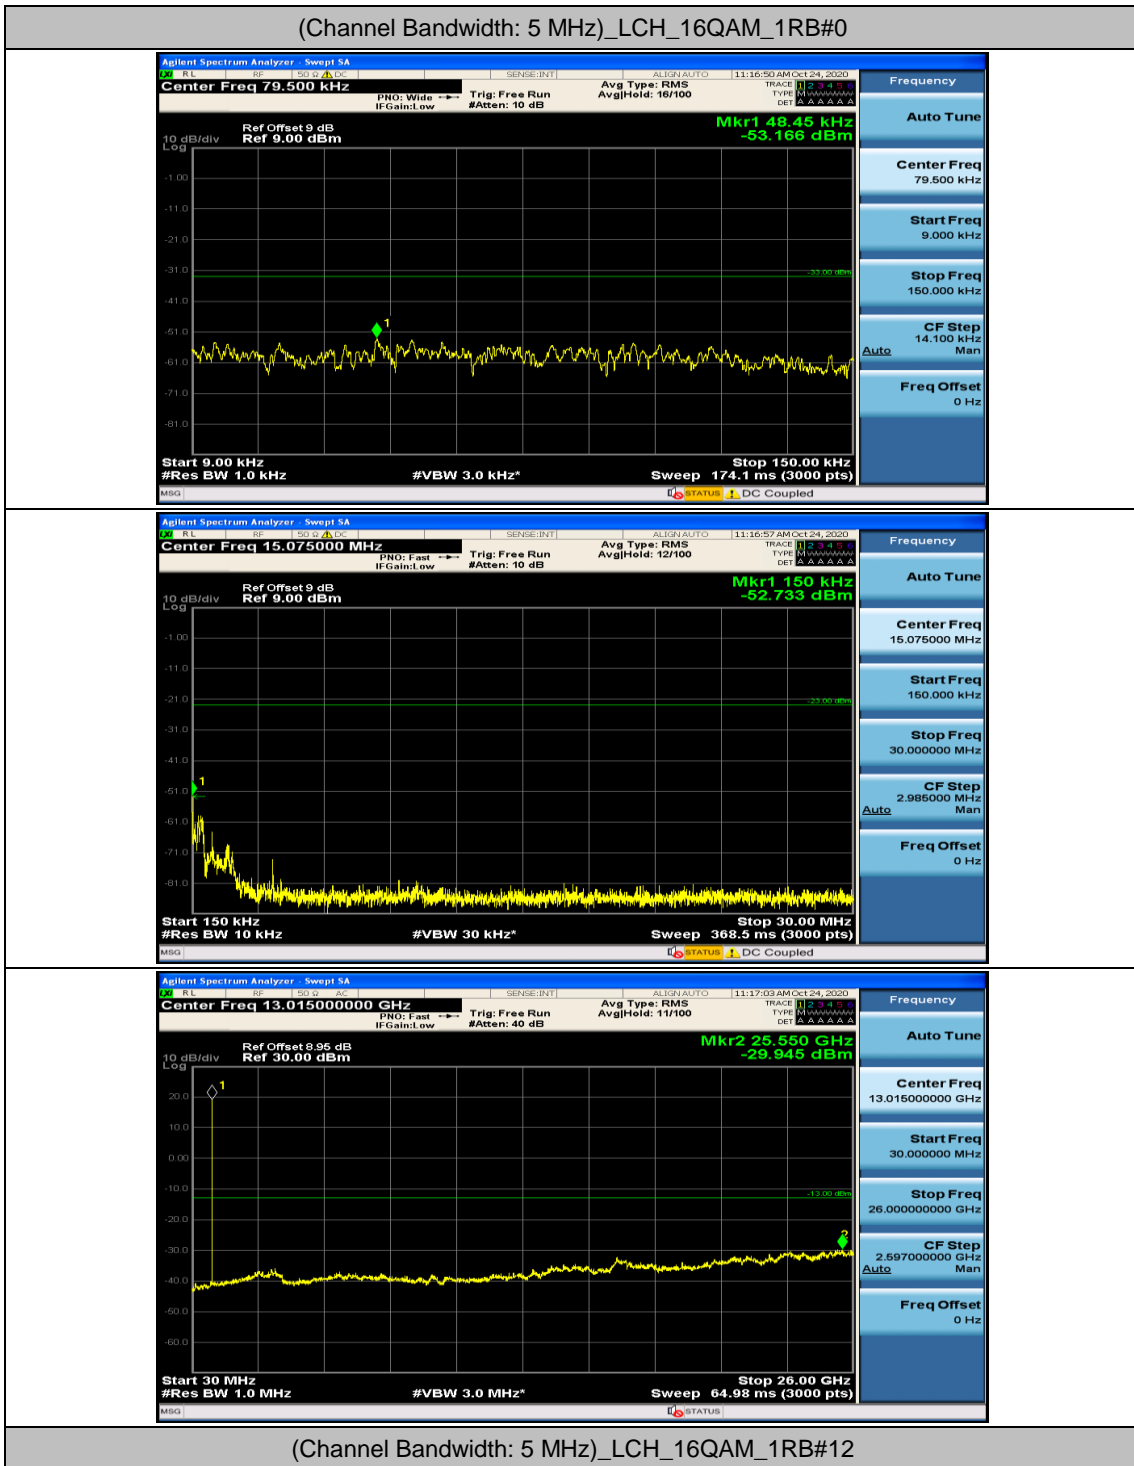

Channel Bandwidth: 5 MHz

Channel Bandwidth: 10 MHz