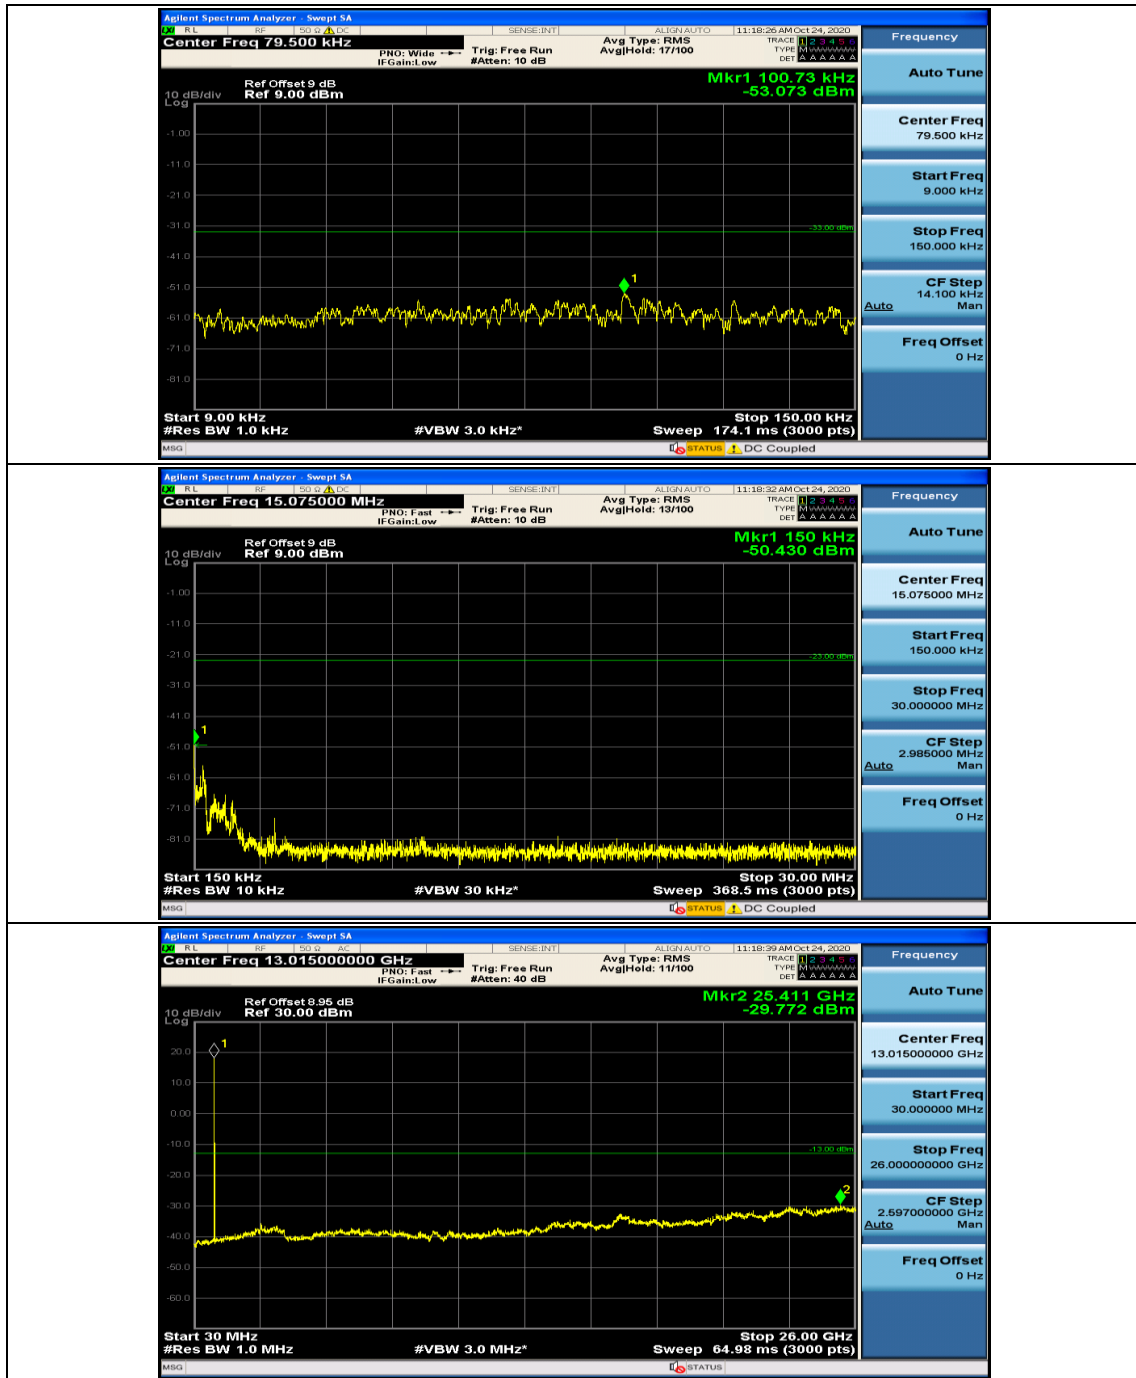

Channel Bandwidth: 5 MHz

Channel Bandwidth: 10 MHz