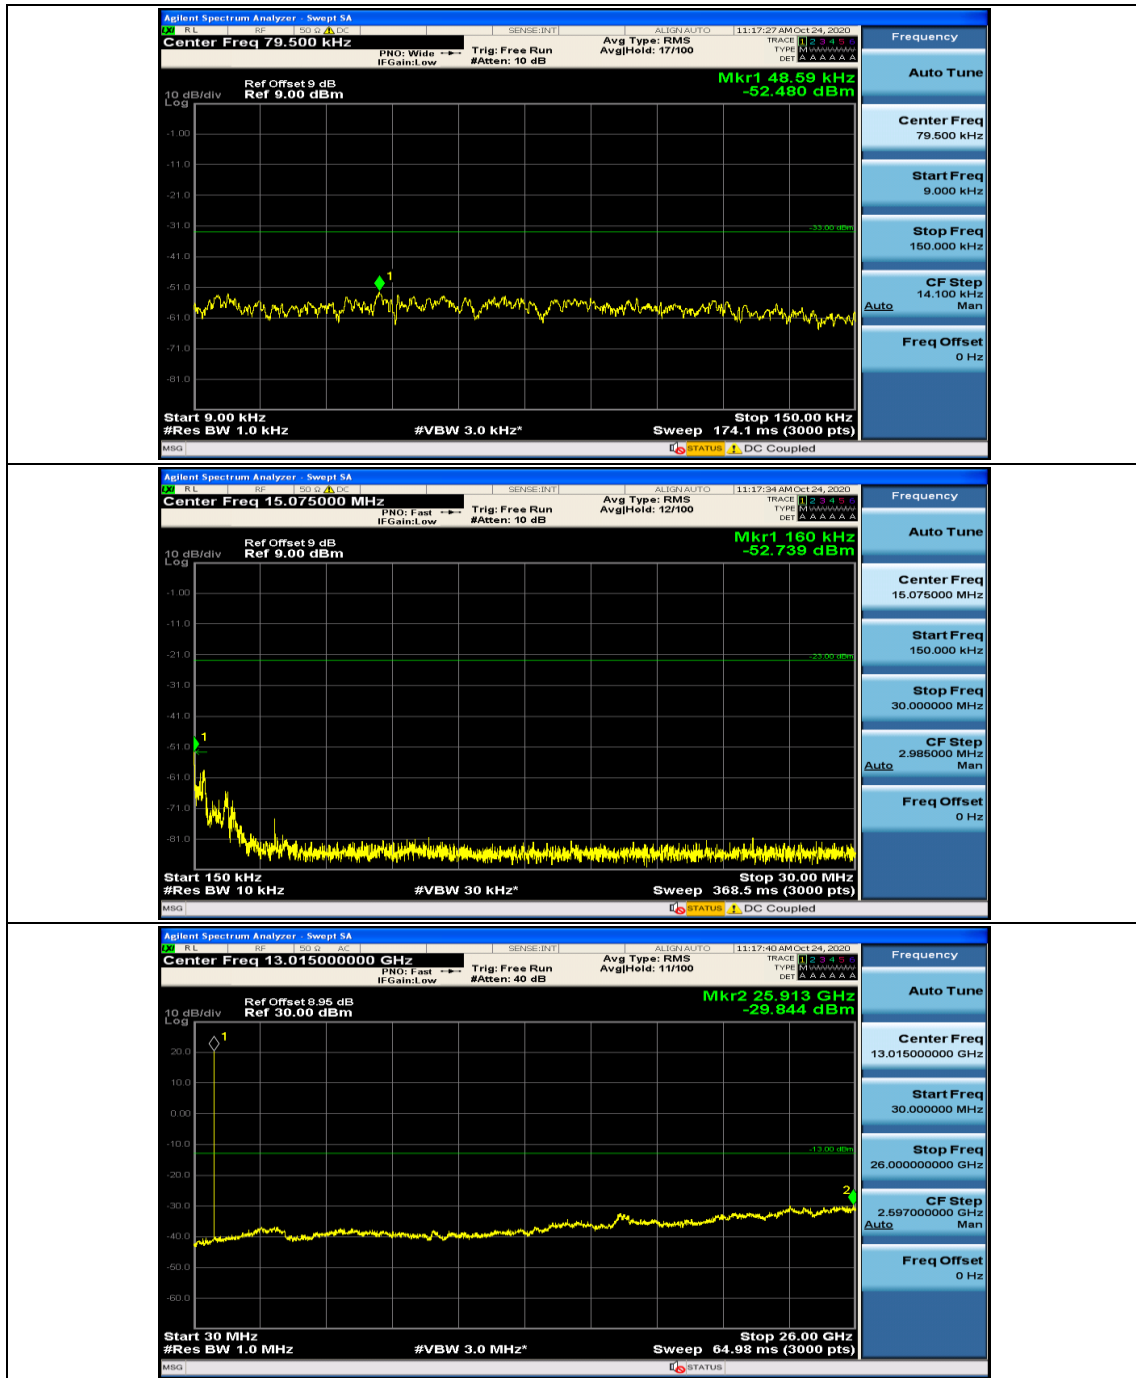

Channel Bandwidth: 5 MHz

Channel Bandwidth: 10 MHz