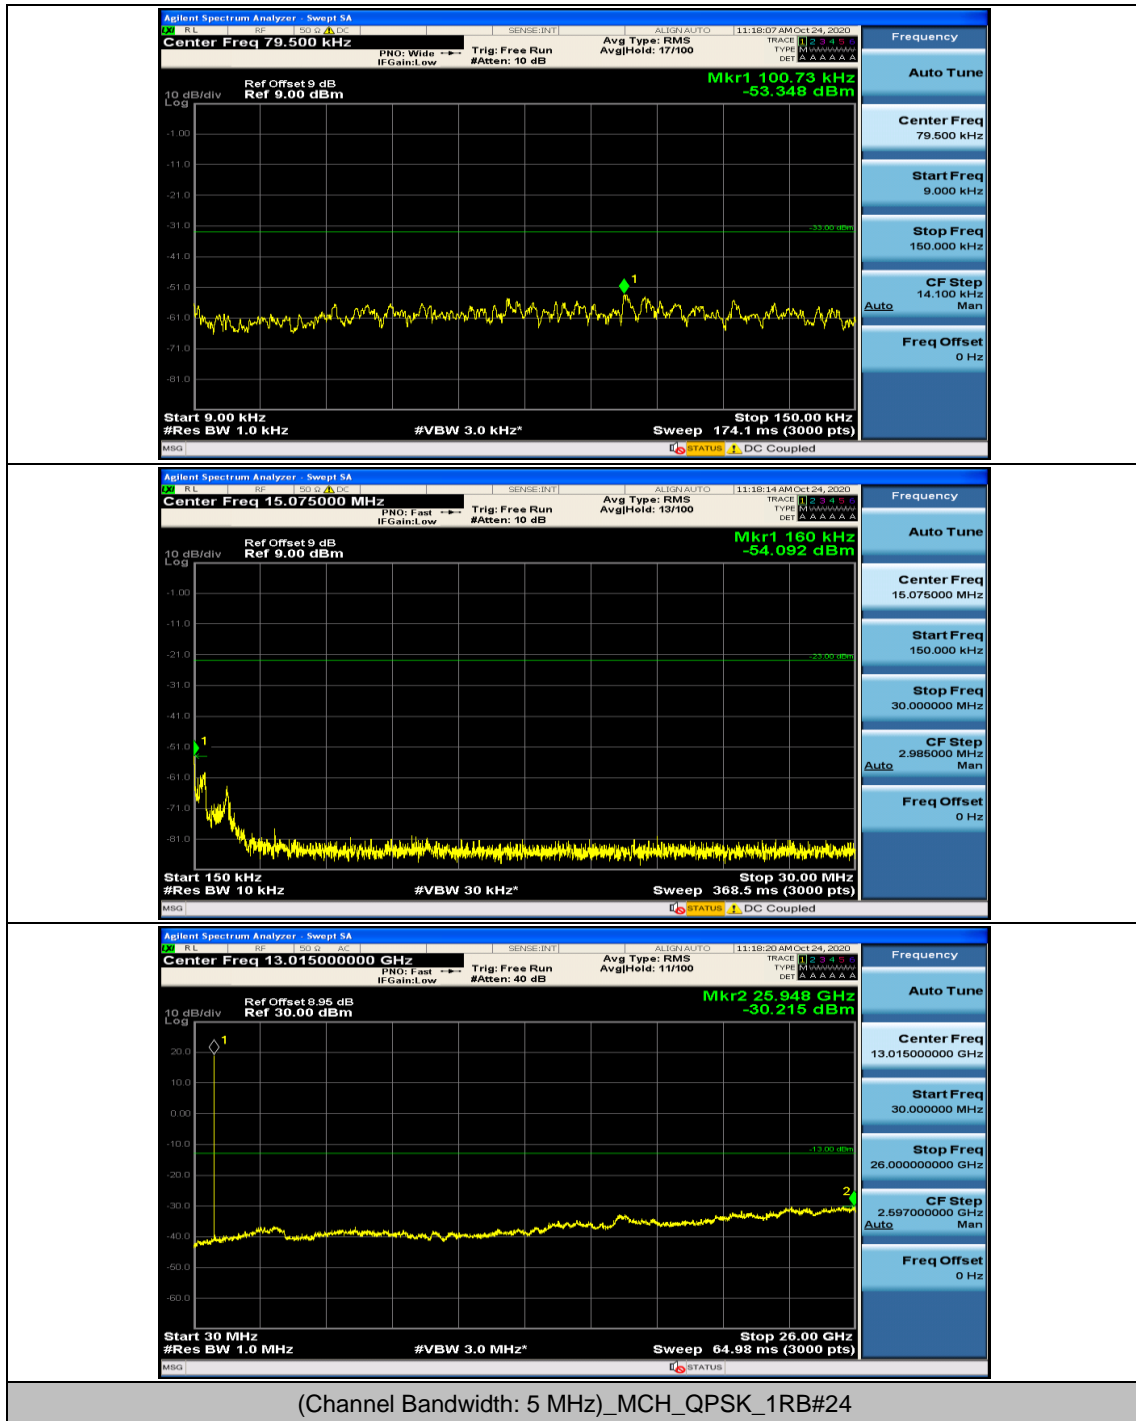

Channel Bandwidth: 5 MHz

Channel Bandwidth: 10 MHz