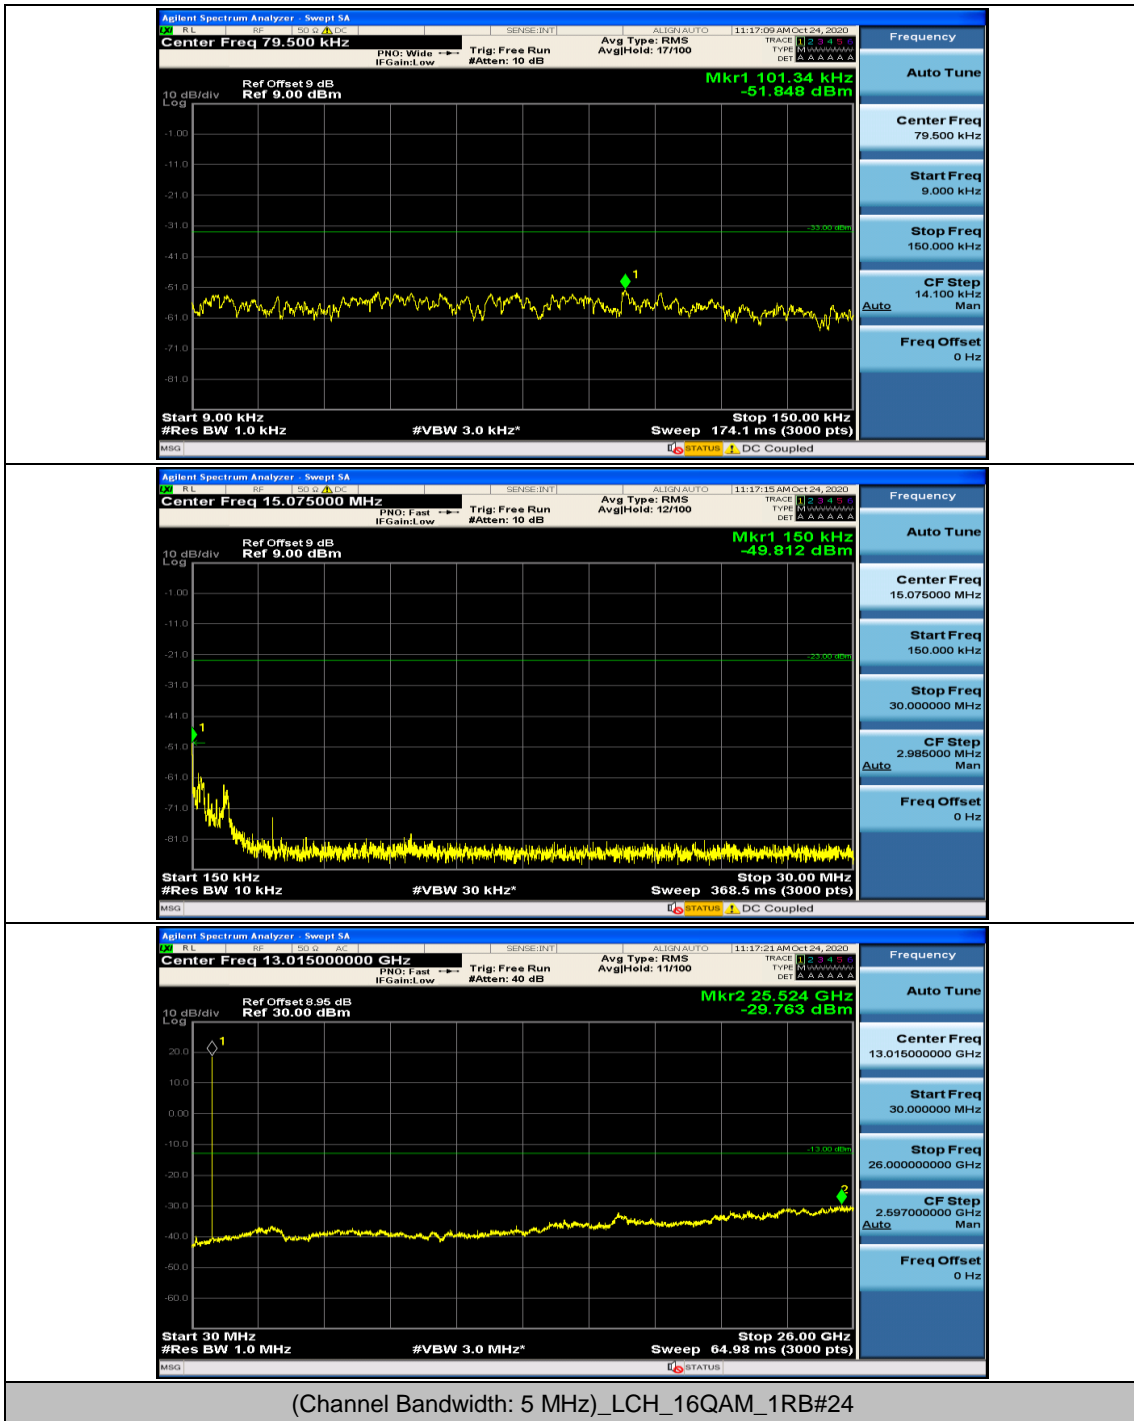

Channel Bandwidth: 5 MHz

Channel Bandwidth: 10 MHz