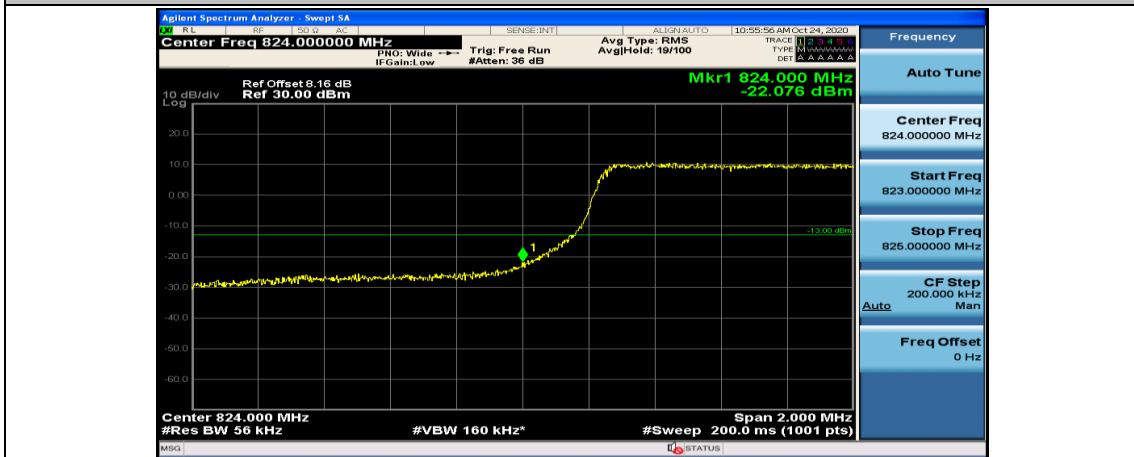

(Channel Bandwidth: 3 MHz)_HCH_16QAM_15RB#0

Channel Bandwidth: 5 MHz

(Channel Bandwidth: 5 MHz)_LCH_QPSK_1RB#12

(Channel Bandwidth: 5 MHz)_LCH_QPSK_1RB#24

(Channel Bandwidth: 5 MHz)_LCH_QPSK_12RB#0

(Channel Bandwidth: 5 MHz)_LCH_QPSK_12RB#6