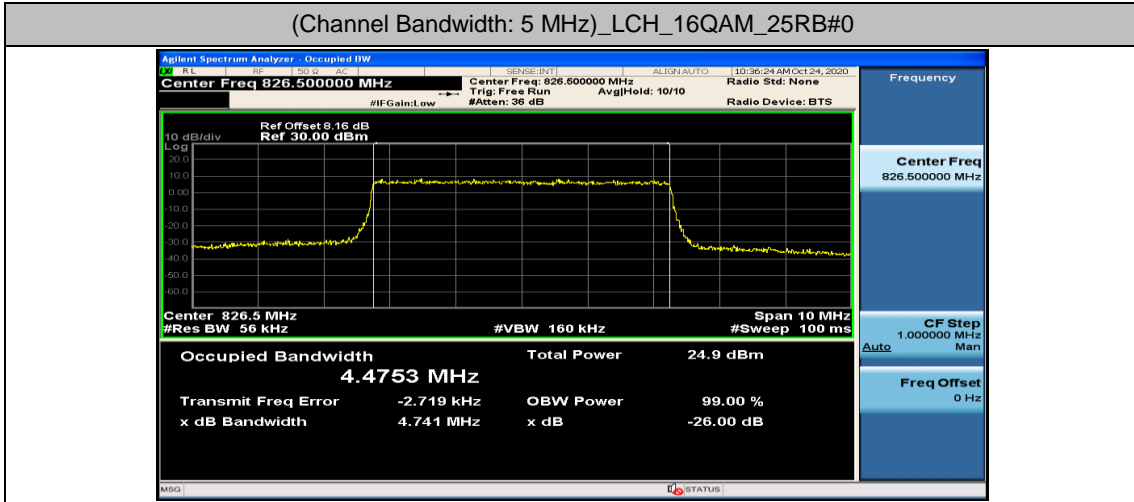

Channel Bandwidth: 3 MHz

(Channel Bandwidth: 3 MHz)_LCH_16QAM_15RB#0

(Channel Bandwidth: 3 MHz)_MCH_16QAM_15RB#0

(Channel Bandwidth: 3 MHz)_HCH_16QAM_15RB#0

Channel Bandwidth: 5 MHz

(Channel Bandwidth: 5 MHz)_LCH_16QAM_25RB#0