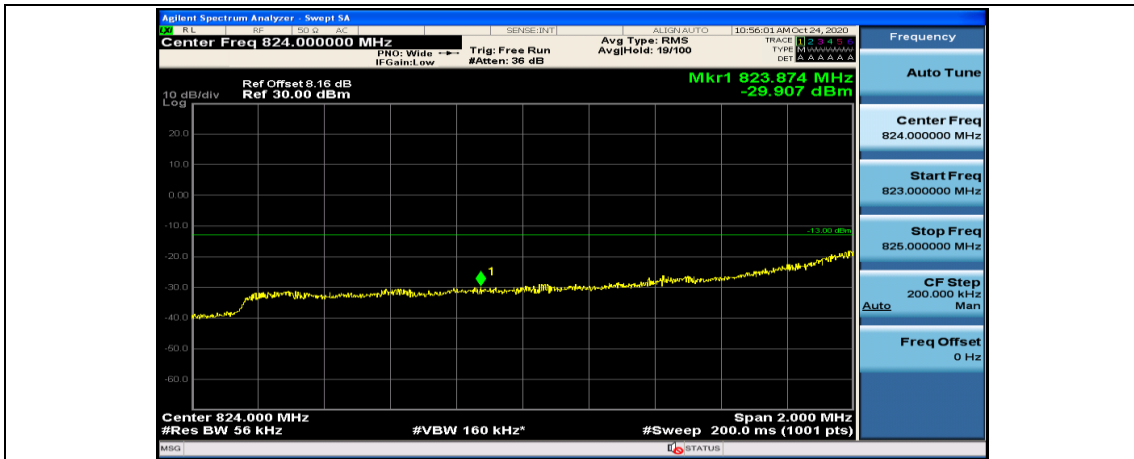

(Channel Bandwidth: 3 MHz)_HCH_16QAM_15RB#0

Channel Bandwidth: 5 MHz

(Channel Bandwidth: 5 MHz)_LCH_QPSK_1RB#12

(Channel Bandwidth: 5 MHz)_LCH_QPSK_1RB#24

(Channel Bandwidth: 5 MHz)_LCH_QPSK_12RB#0

(Channel Bandwidth: 5 MHz)_LCH_QPSK_12RB#6