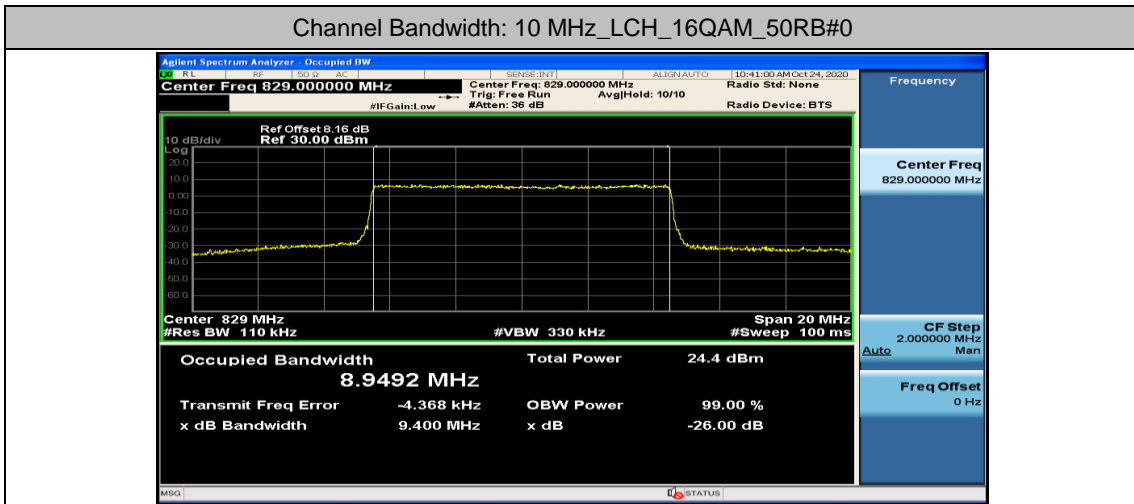

(Channel Bandwidth: 5 MHz)_MCH_16QAM_25RB#0

(Channel Bandwidth: 5 MHz)_HCH_16QAM_25RB#0

Channel Bandwidth: 10 MHz

Appendix D: Band Edge

Test Graphs

Channel Bandwidth: 1.4 MHz

(Channel Bandwidth: 1.4 MHz)_HCH_QPSK_1RB#0

(Channel Bandwidth: 1.4 MHz)_HCH_QPSK_1RB#3

(Channel Bandwidth: 1.4 MHz)_HCH_QPSK_1RB#5

(Channel Bandwidth: 1.4 MHz)_HCH_QPSK_3RB#0

(Channel Bandwidth: 1.4 MHz)_HCH_QPSK_3RB#2

(Channel Bandwidth: 1.4 MHz)_HCH_QPSK_3RB#3