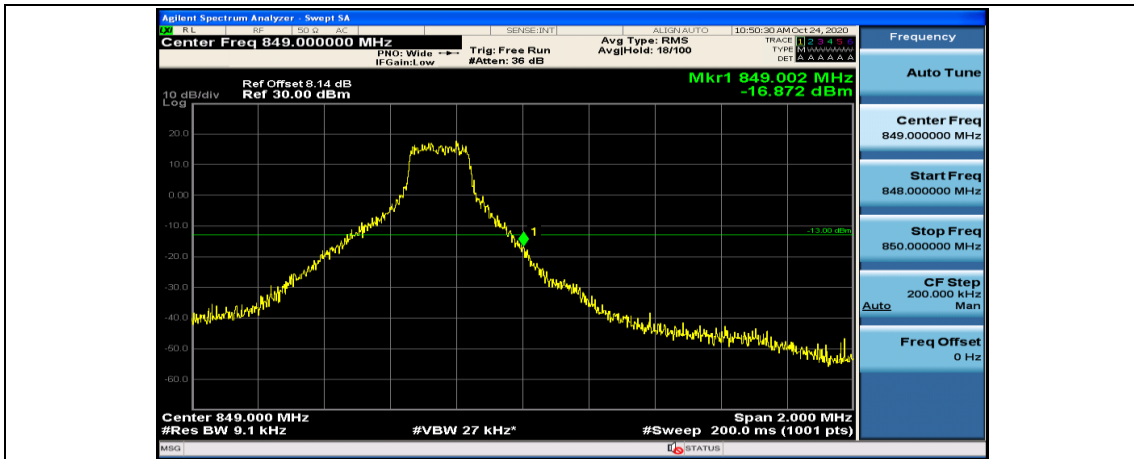

(Channel Bandwidth: 1.4 MHz)_HCH_QPSK_1RB#5