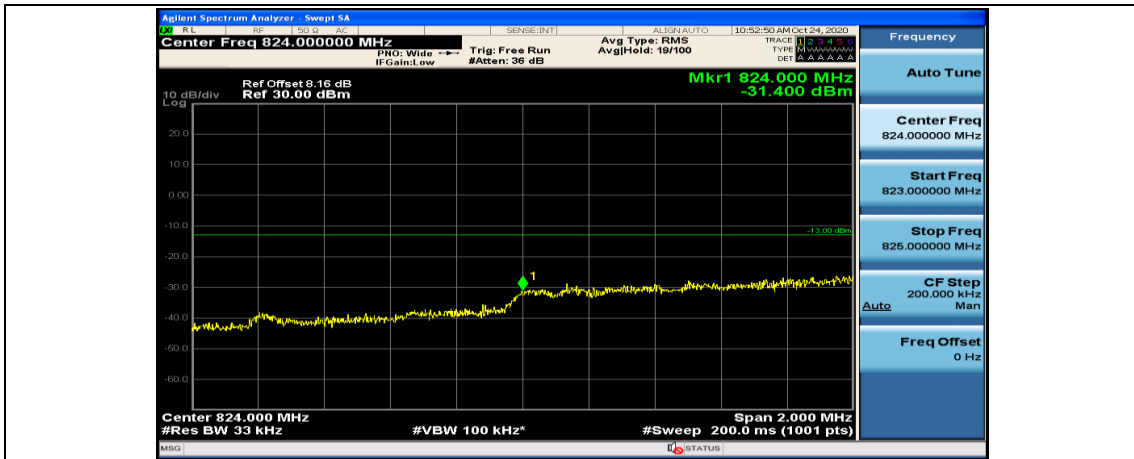

Channel Bandwidth: 3 MHz

(Channel Bandwidth: 3 MHz)_LCH_QPSK_1RB#14

(Channel Bandwidth: 3 MHz)_LCH_QPSK_8RB#0

(Channel Bandwidth: 3 MHz)_LCH_QPSK_8RB#4

(Channel Bandwidth: 3 MHz)_LCH_QPSK_8RB#7

(Channel Bandwidth: 3 MHz)_LCH_QPSK_15RB#0