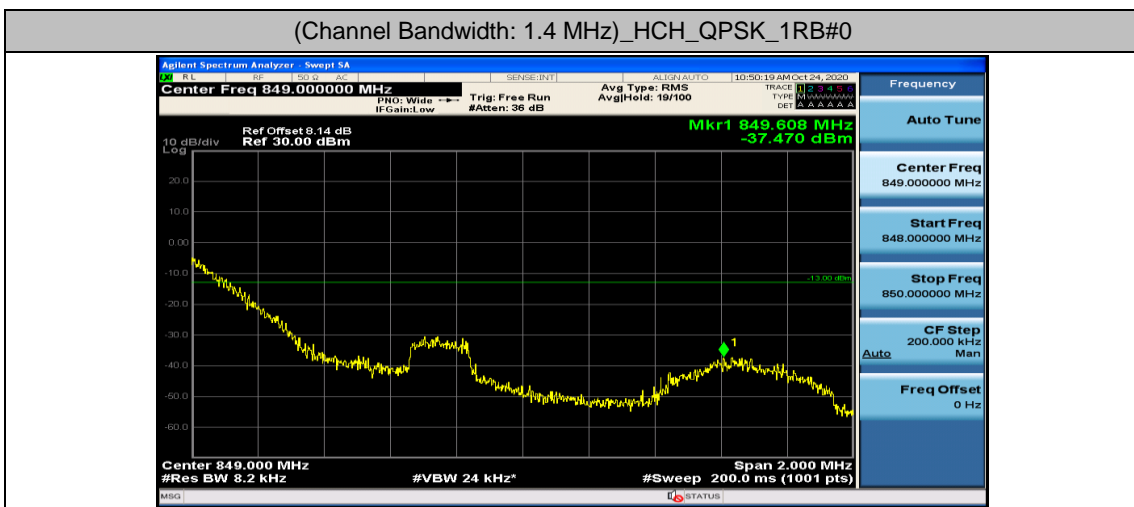

(Channel Bandwidth: 5 MHz)_MCH_16QAM_25RB#0

(Channel Bandwidth: 5 MHz)_HCH_16QAM_25RB#0

Channel Bandwidth: 10 MHz

Appendix D: Band Edge

Test Graphs

Channel Bandwidth: 1.4 MHz

(Channel Bandwidth: 1.4 MHz)_HCH_QPSK_1RB#0

(Channel Bandwidth: 1.4 MHz)_HCH_QPSK_1RB#3

(Channel Bandwidth: 1.4 MHz)_HCH_QPSK_1RB#5

(Channel Bandwidth: 1.4 MHz)_HCH_QPSK_3RB#0

(Channel Bandwidth: 1.4 MHz)_HCH_QPSK_3RB#2

(Channel Bandwidth: 1.4 MHz)_HCH_QPSK_3RB#3