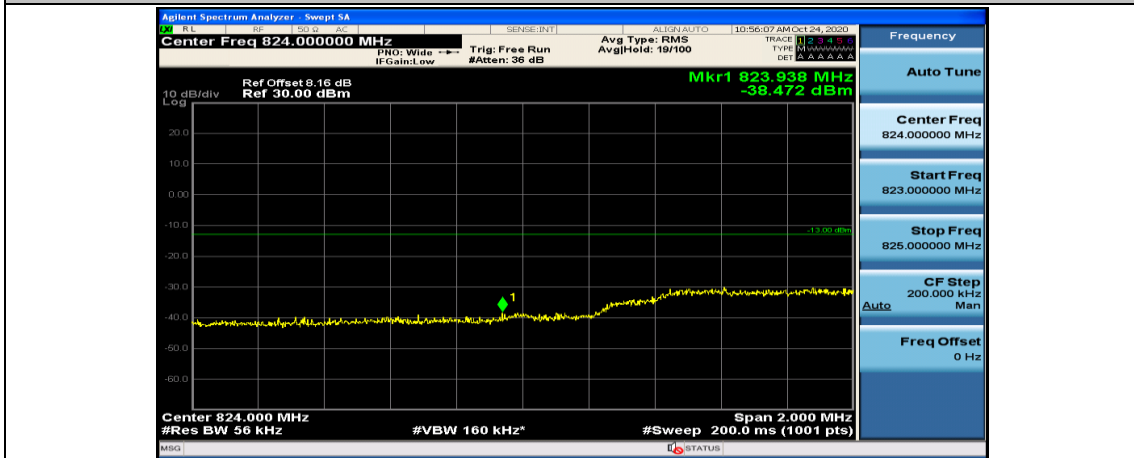

(Channel Bandwidth: 5 MHz)_LCH_QPSK_25RB#0