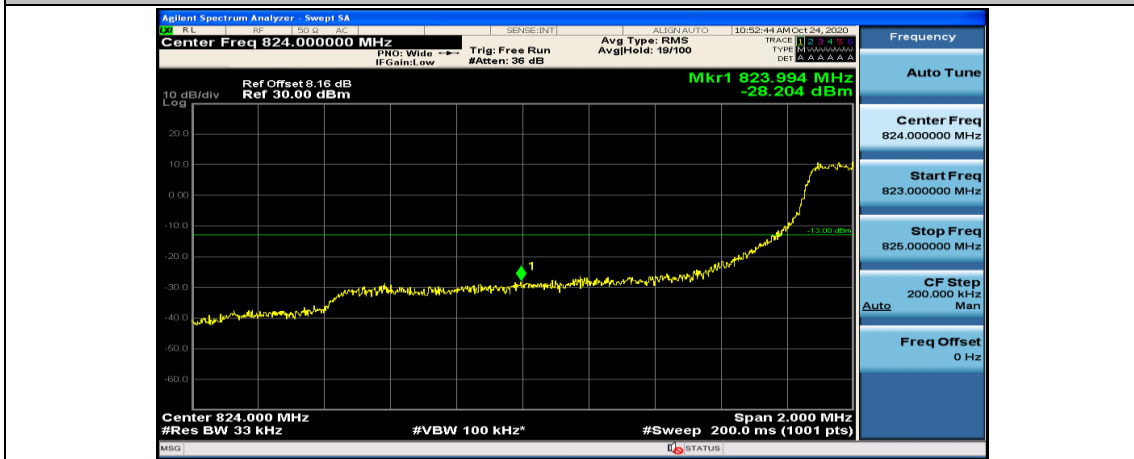

Channel Bandwidth: 3 MHz

(Channel Bandwidth: 3 MHz)_LCH_QPSK_1RB#14

(Channel Bandwidth: 3 MHz)_LCH_QPSK_8RB#0

(Channel Bandwidth: 3 MHz)_LCH_QPSK_8RB#4

(Channel Bandwidth: 3 MHz)_LCH_QPSK_8RB#7

(Channel Bandwidth: 3 MHz)_LCH_QPSK_15RB#0