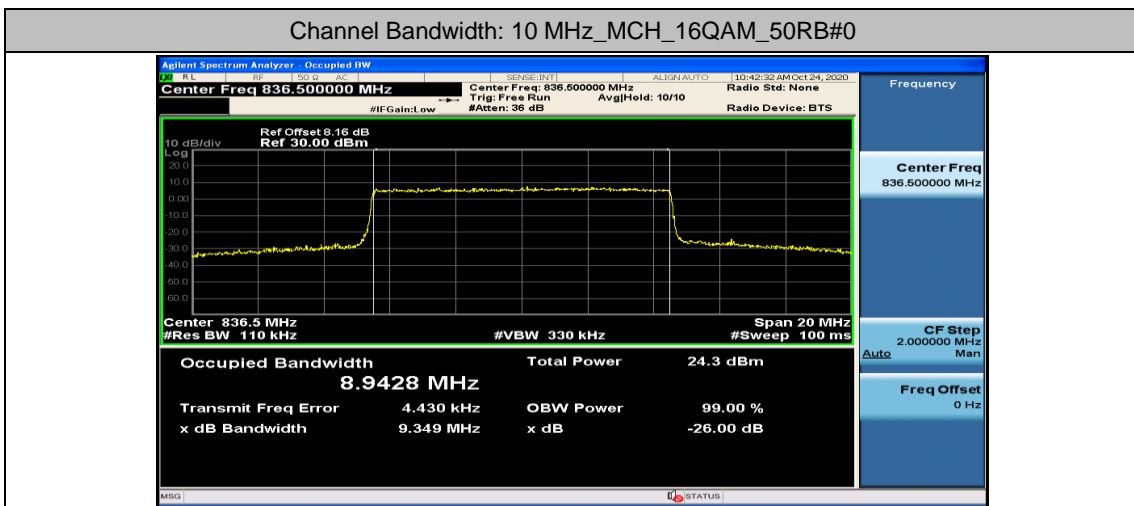

(Channel Bandwidth: 5 MHz)_MCH_16QAM_25RB#0

(Channel Bandwidth: 5 MHz)_HCH_16QAM_25RB#0

Channel Bandwidth: 10 MHz

Appendix D: Band Edge

Test Graphs

Channel Bandwidth: 1.4 MHz

(Channel Bandwidth: 1.4 MHz)_HCH_QPSK_1RB#0

(Channel Bandwidth: 1.4 MHz)_HCH_QPSK_1RB#3

(Channel Bandwidth: 1.4 MHz)_HCH_QPSK_1RB#5

(Channel Bandwidth: 1.4 MHz)_HCH_QPSK_3RB#0

(Channel Bandwidth: 1.4 MHz)_HCH_QPSK_3RB#2

(Channel Bandwidth: 1.4 MHz)_HCH_QPSK_3RB#3