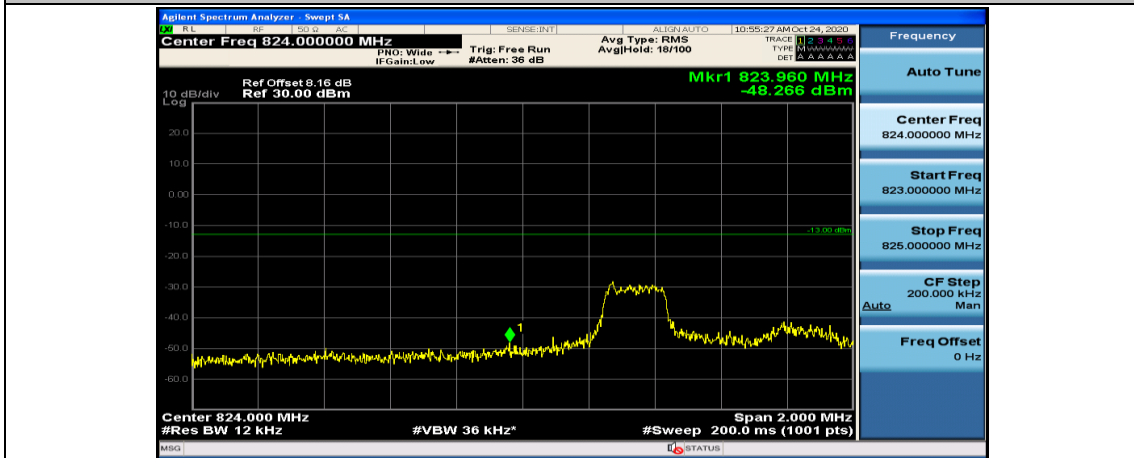

(Channel Bandwidth: 3 MHz)_HCH_16QAM_15RB#0

Channel Bandwidth: 5 MHz

(Channel Bandwidth: 5 MHz)_LCH_QPSK_1RB#12

(Channel Bandwidth: 5 MHz)_LCH_QPSK_1RB#24

(Channel Bandwidth: 5 MHz)_LCH_QPSK_12RB#0

(Channel Bandwidth: 5 MHz)_LCH_QPSK_12RB#6