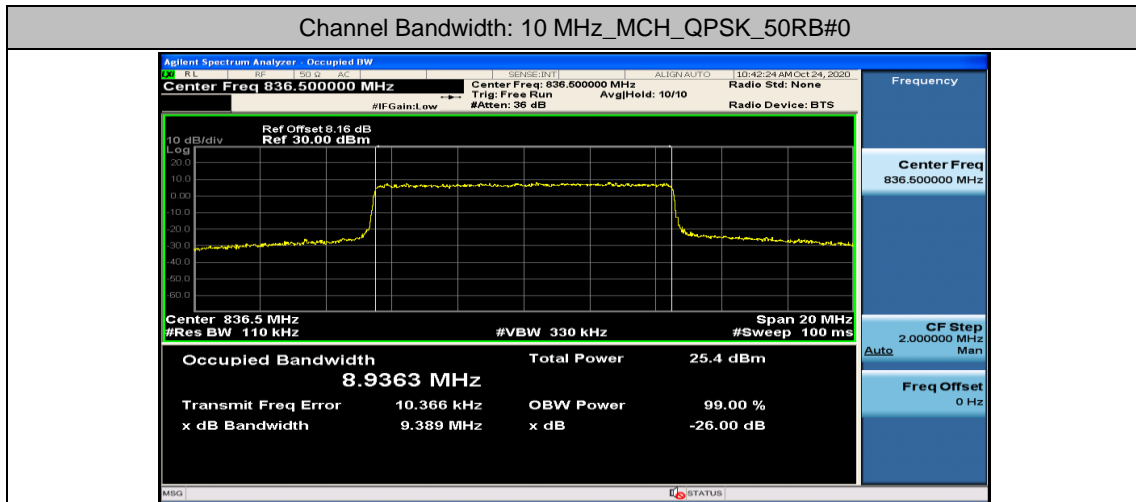

Channel Bandwidth: 10 MHz