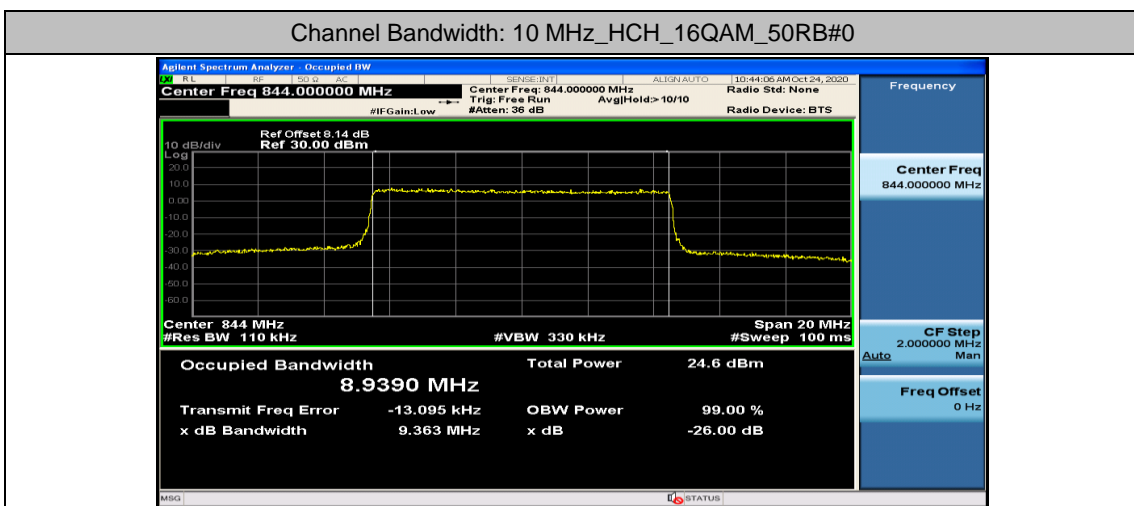

(Channel Bandwidth: 5 MHz)_MCH_16QAM_25RB#0

(Channel Bandwidth: 5 MHz)_HCH_16QAM_25RB#0

Channel Bandwidth: 10 MHz

Appendix D: Band Edge

Test Graphs

Channel Bandwidth: 1.4 MHz

(Channel Bandwidth: 1.4 MHz)_HCH_QPSK_1RB#0