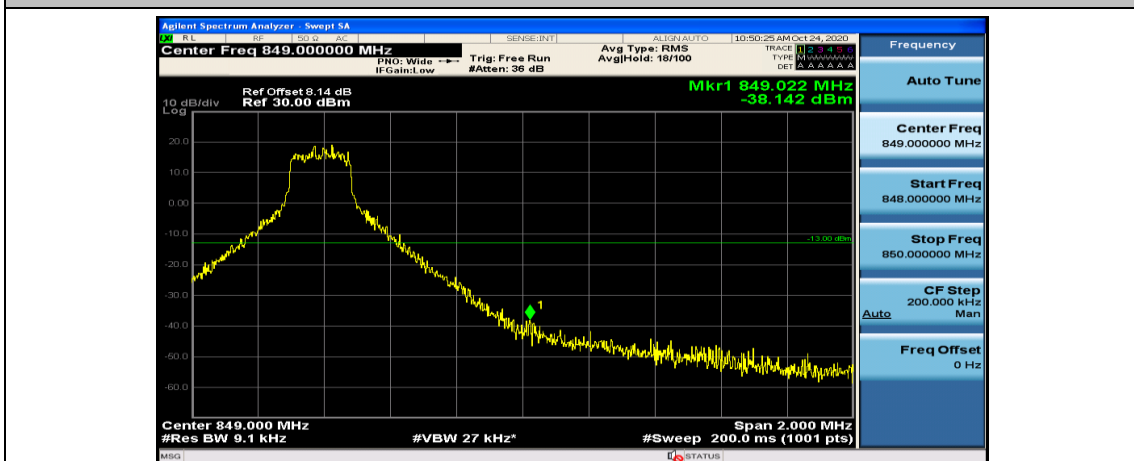

(Channel Bandwidth: 1.4 MHz)_HCH_QPSK_1RB#3