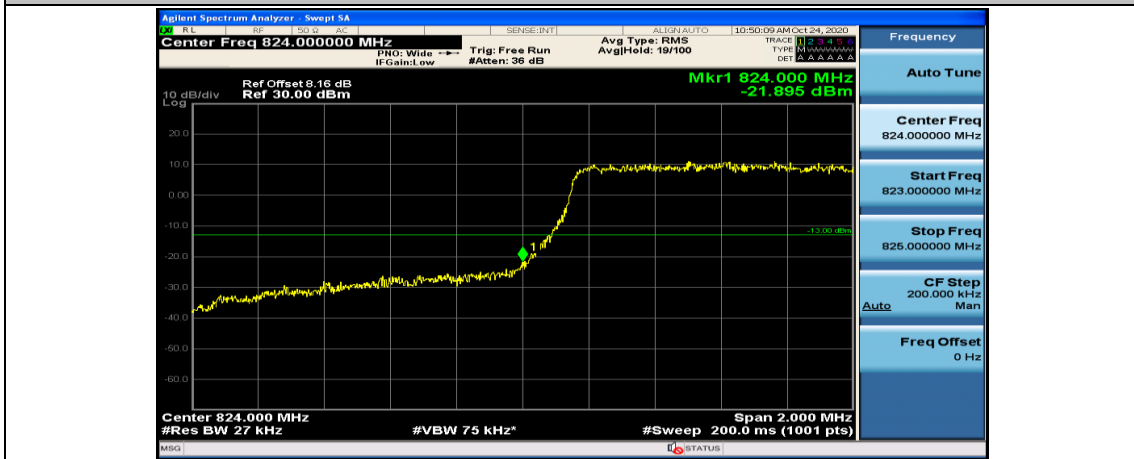

(Channel Bandwidth: 1.4 MHz)_HCH_QPSK_6RB#0

(Channel Bandwidth: 1.4 MHz)_LCH_16QAM_1RB#0

(Channel Bandwidth: 1.4 MHz)_LCH_16QAM_1RB#3

(Channel Bandwidth: 1.4 MHz)_LCH_16QAM_1RB#5

(Channel Bandwidth: 1.4 MHz)_LCH_16QAM_3RB#0

(Channel Bandwidth: 1.4 MHz)_LCH_16QAM_3RB#2

(Channel Bandwidth: 1.4 MHz)_LCH_16QAM_3RB#3

(Channel Bandwidth: 1.4 MHz)_LCH_16QAM_6RB#0

(Channel Bandwidth: 1.4 MHz)_HCH_16QAM_1RB#0

(Channel Bandwidth: 1.4 MHz)_HCH_16QAM_1RB#3