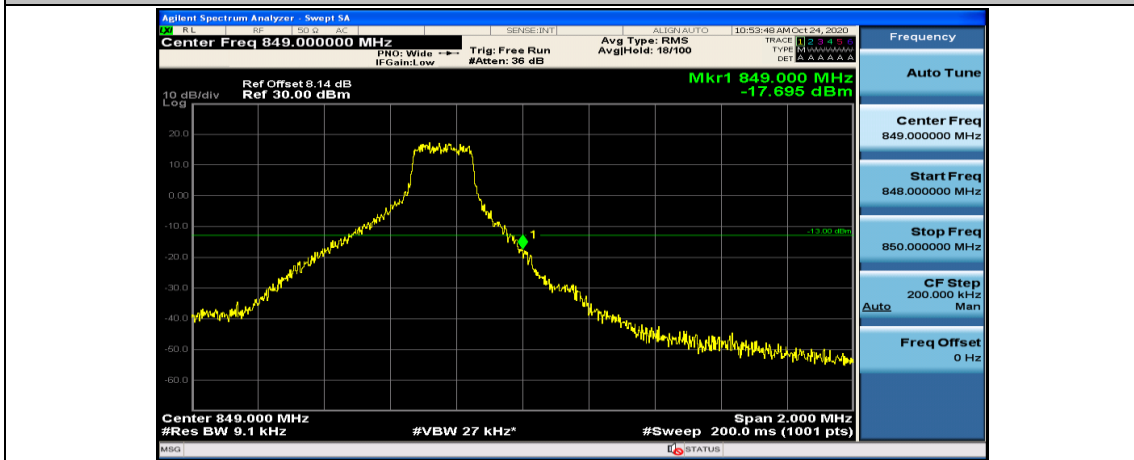

(Channel Bandwidth: 3 MHz)_HCH_QPSK_1RB#14