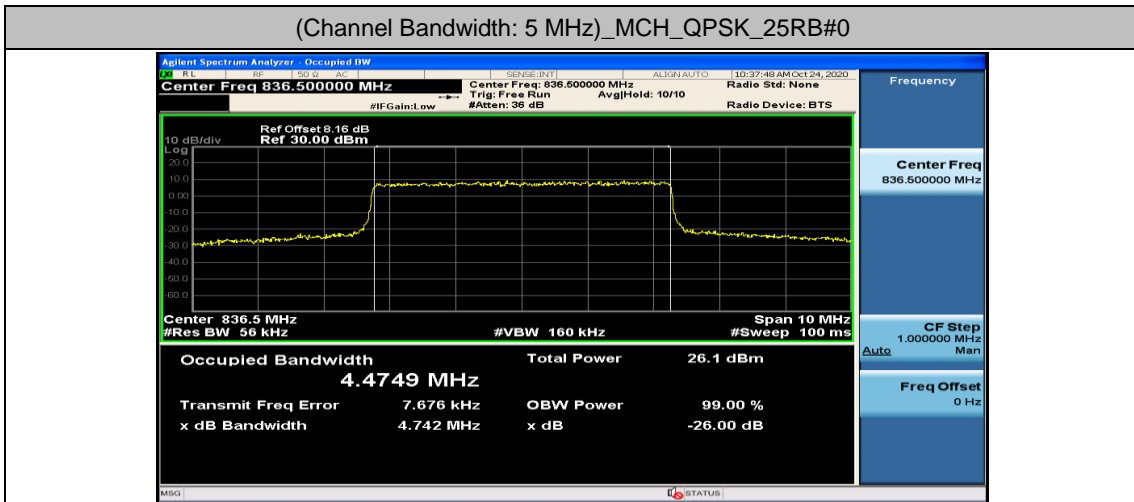

Channel Bandwidth: 3 MHz

(Channel Bandwidth: 3 MHz)_LCH_16QAM_15RB#0

(Channel Bandwidth: 3 MHz)_MCH_16QAM_15RB#0

(Channel Bandwidth: 3 MHz)_HCH_16QAM_15RB#0

Channel Bandwidth: 5 MHz

(Channel Bandwidth: 5 MHz)_LCH_16QAM_25RB#0