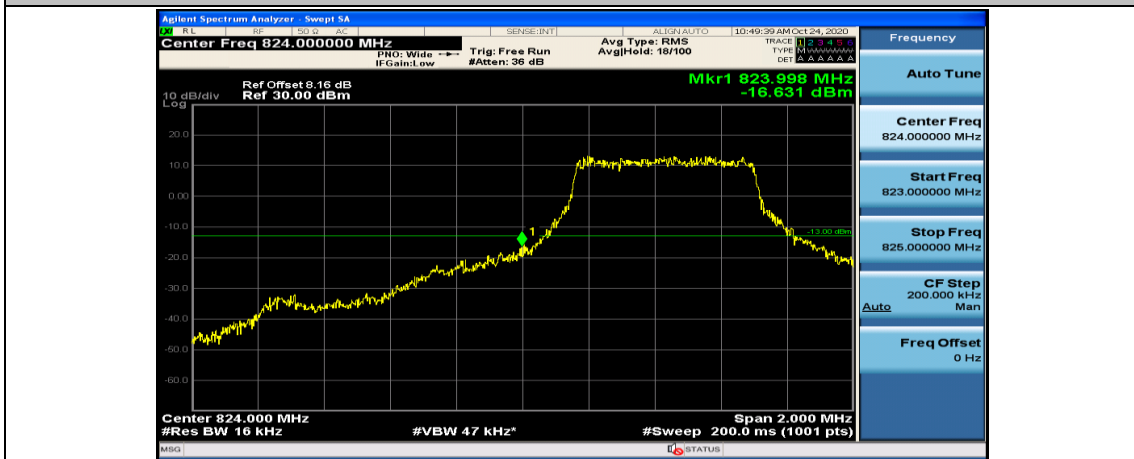

(Channel Bandwidth: 1.4 MHz)_HCH_QPSK_6RB#0

(Channel Bandwidth: 1.4 MHz)_LCH_16QAM_1RB#0

(Channel Bandwidth: 1.4 MHz)_LCH_16QAM_1RB#3

(Channel Bandwidth: 1.4 MHz)_LCH_16QAM_1RB#5

(Channel Bandwidth: 1.4 MHz)_LCH_16QAM_3RB#0

(Channel Bandwidth: 1.4 MHz)_LCH_16QAM_3RB#2

(Channel Bandwidth: 1.4 MHz)_LCH_16QAM_3RB#3

(Channel Bandwidth: 1.4 MHz)_LCH_16QAM_6RB#0

(Channel Bandwidth: 1.4 MHz)_HCH_16QAM_1RB#0

(Channel Bandwidth: 1.4 MHz)_HCH_16QAM_1RB#3