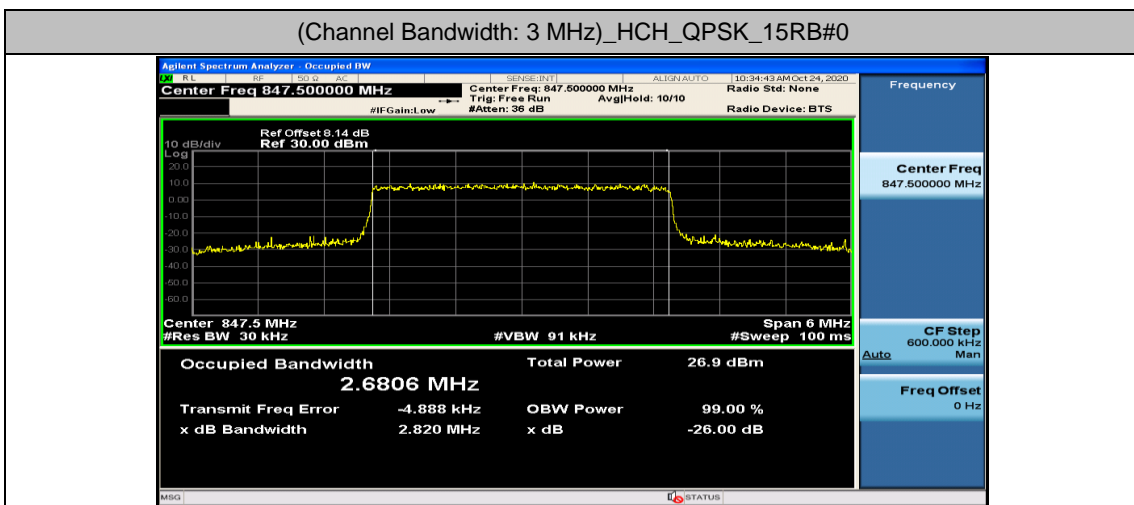

Channel Bandwidth: 3 MHz

(Channel Bandwidth: 3 MHz)_LCH_16QAM_15RB#0

(Channel Bandwidth: 3 MHz)_MCH_16QAM_15RB#0

(Channel Bandwidth: 3 MHz)_HCH_16QAM_15RB#0

Channel Bandwidth: 5 MHz

(Channel Bandwidth: 5 MHz)_LCH_16QAM_25RB#0