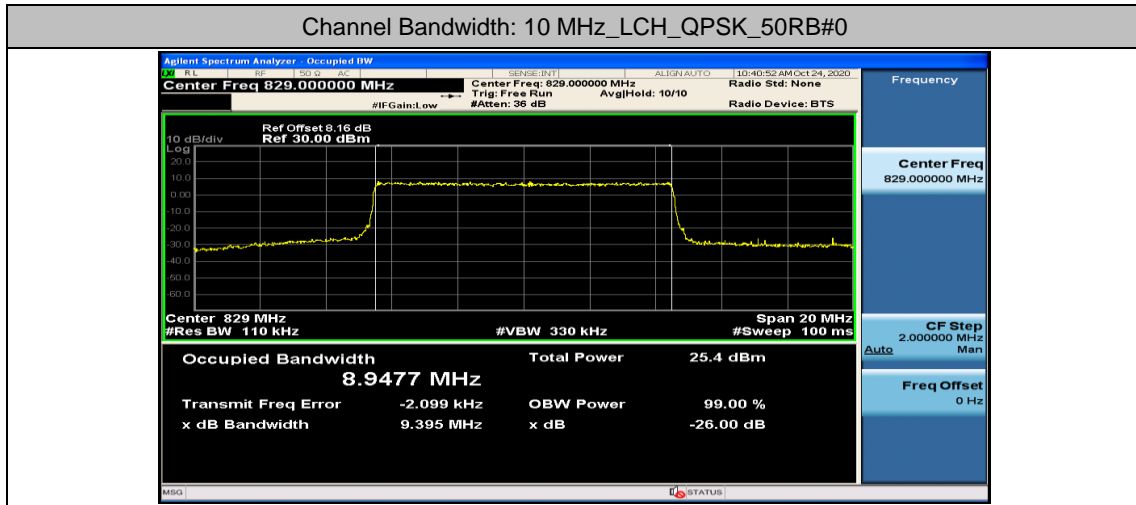

Channel Bandwidth: 10 MHz