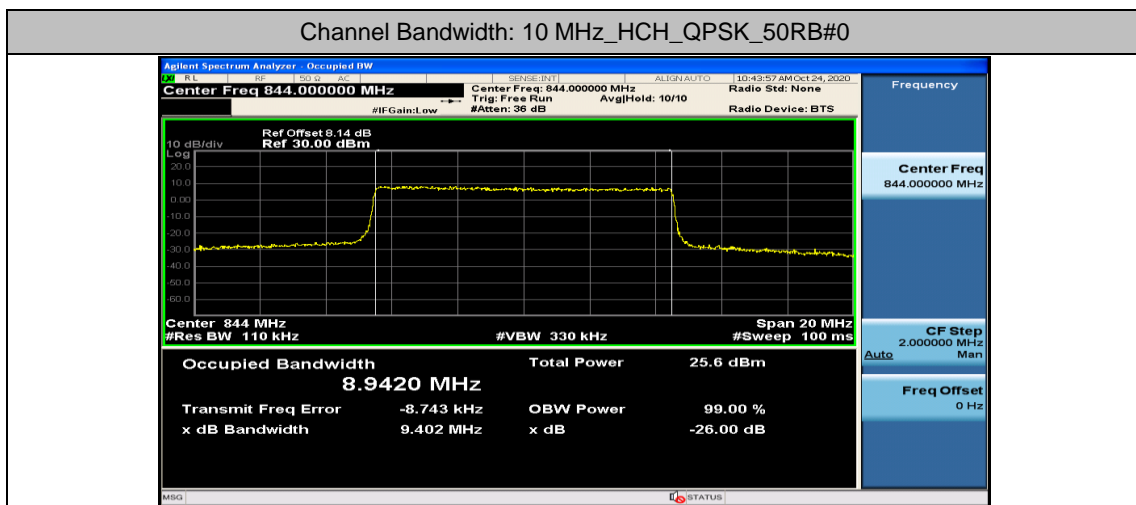

Channel Bandwidth: 10 MHz