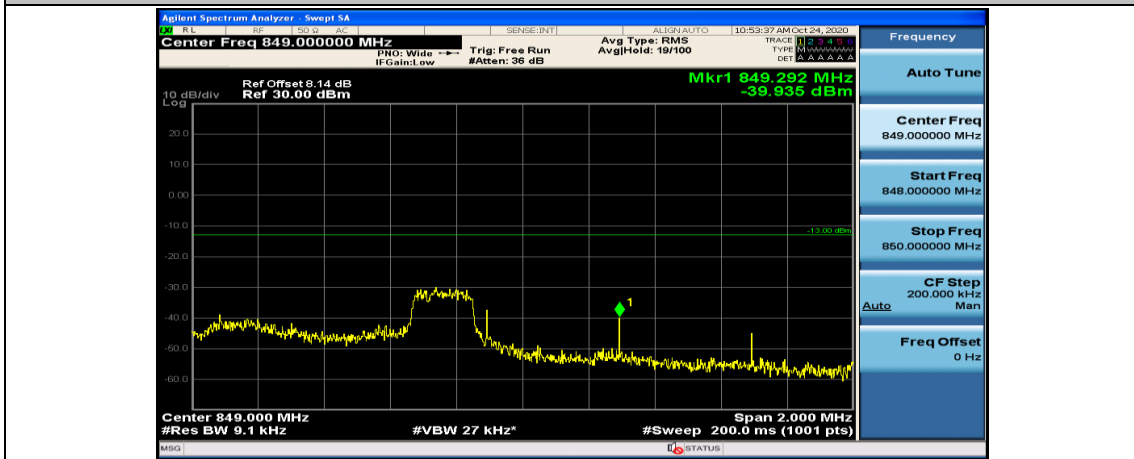

(Channel Bandwidth: 3 MHz)_HCH_QPSK_1RB#0