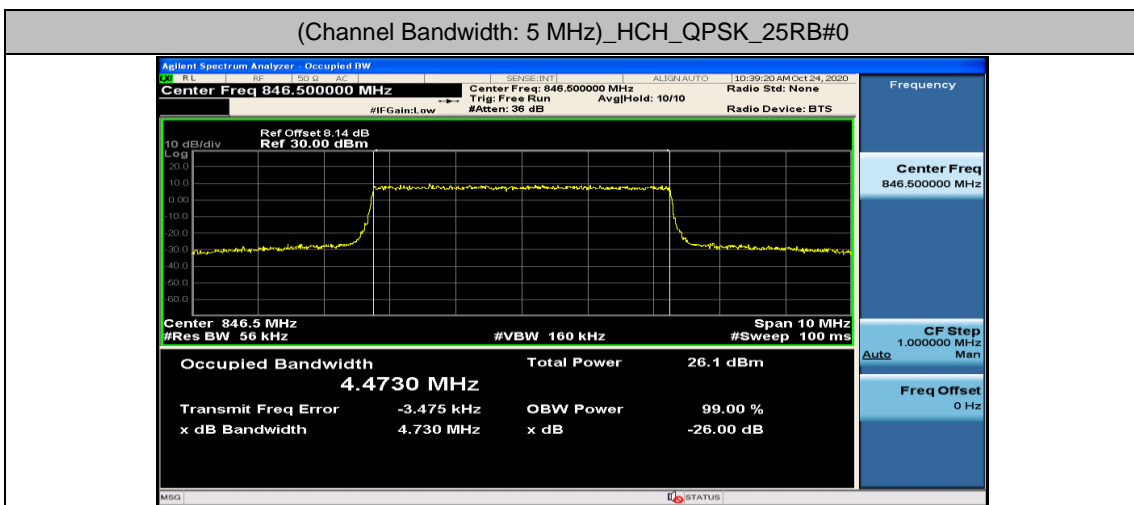

Channel Bandwidth: 3 MHz

(Channel Bandwidth: 3 MHz)_LCH_16QAM_15RB#0

(Channel Bandwidth: 3 MHz)_MCH_16QAM_15RB#0

(Channel Bandwidth: 3 MHz)_HCH_16QAM_15RB#0

Channel Bandwidth: 5 MHz

(Channel Bandwidth: 5 MHz)_LCH_16QAM_25RB#0