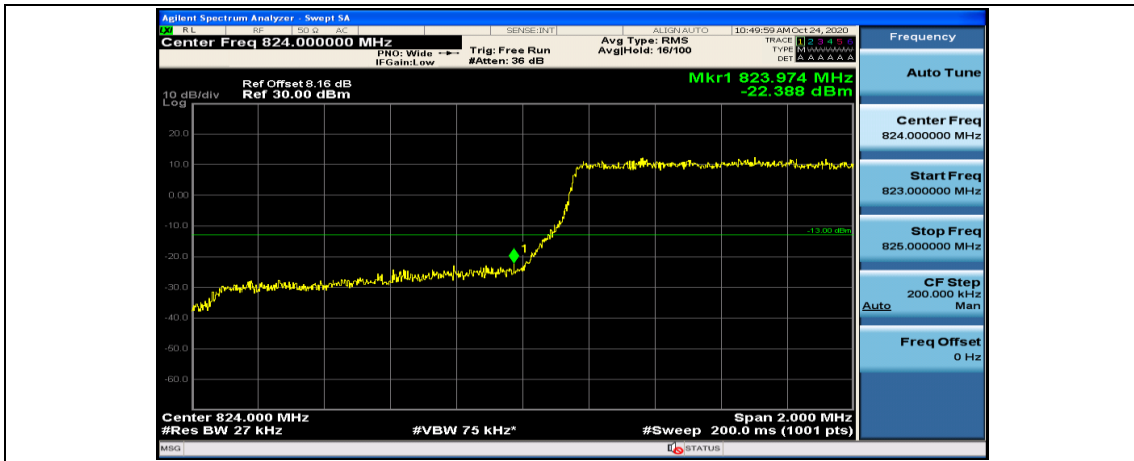

(Channel Bandwidth: 5 MHz)_MCH_16QAM_25RB#0

(Channel Bandwidth: 5 MHz)_HCH_16QAM_25RB#0

Channel Bandwidth: 10 MHz

Appendix D: Band Edge

Test Graphs

Channel Bandwidth: 1.4 MHz

(Channel Bandwidth: 1.4 MHz)_HCH_QPSK_1RB#0