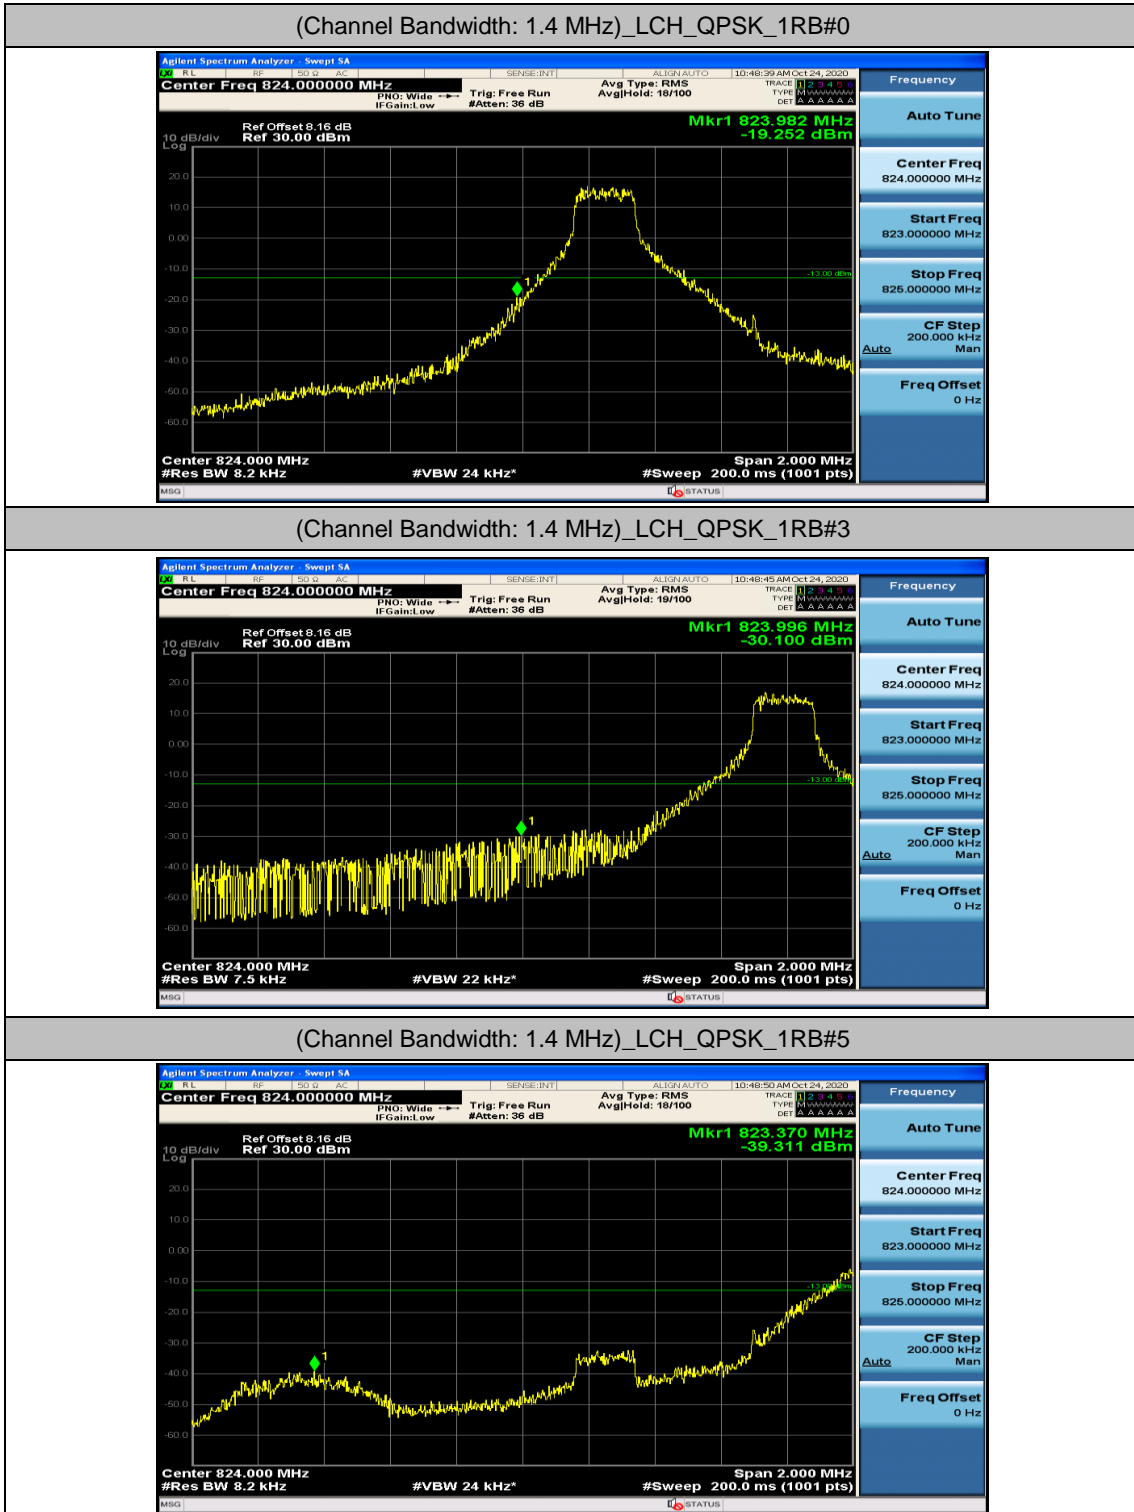

(Channel Bandwidth: 5 MHz)_MCH_16QAM_25RB#0

(Channel Bandwidth: 5 MHz)_HCH_16QAM_25RB#0

Channel Bandwidth: 10 MHz

Appendix D: Band Edge

Test Graphs

Channel Bandwidth: 1.4 MHz

(Channel Bandwidth: 1.4 MHz)_HCH_QPSK_1RB#0

(Channel Bandwidth: 1.4 MHz)_HCH_QPSK_1RB#3

(Channel Bandwidth: 1.4 MHz)_HCH_QPSK_1RB#5

(Channel Bandwidth: 1.4 MHz)_HCH_QPSK_3RB#0

(Channel Bandwidth: 1.4 MHz)_HCH_QPSK_3RB#2

(Channel Bandwidth: 1.4 MHz)_HCH_QPSK_3RB#3