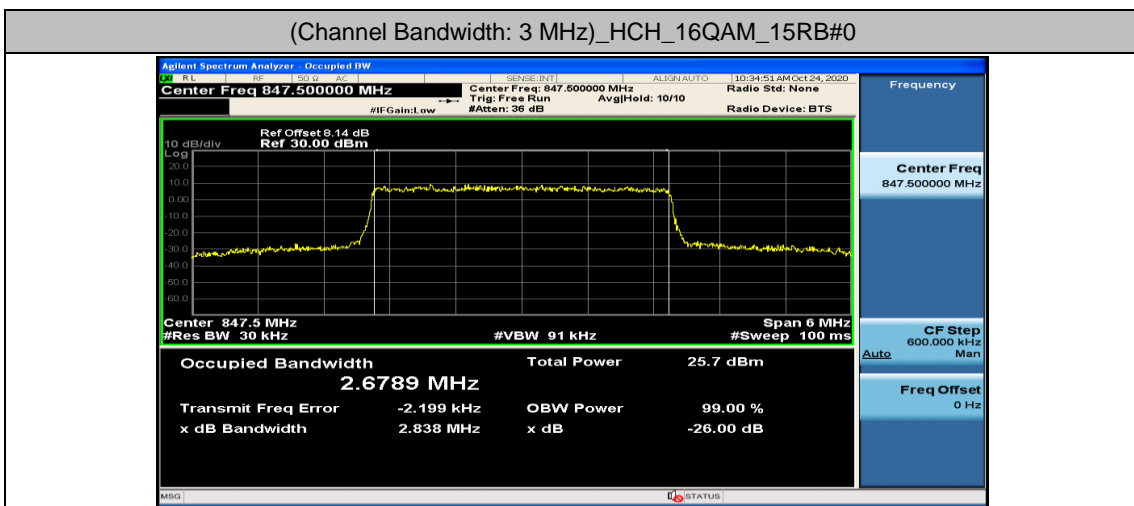

Channel Bandwidth: 3 MHz

(Channel Bandwidth: 3 MHz)_LCH_16QAM_15RB#0

(Channel Bandwidth: 3 MHz)_MCH_16QAM_15RB#0

(Channel Bandwidth: 3 MHz)_HCH_16QAM_15RB#0

Channel Bandwidth: 5 MHz

(Channel Bandwidth: 5 MHz)_LCH_16QAM_25RB#0

(Channel Bandwidth: 5 MHz)_MCH_16QAM_25RB#0

(Channel Bandwidth: 5 MHz)_HCH_16QAM_25RB#0

Channel Bandwidth: 10 MHz

Appendix D: Band Edge

Test Graphs

Channel Bandwidth: 1.4 MHz

(Channel Bandwidth: 1.4 MHz)_HCH_QPSK_1RB#0