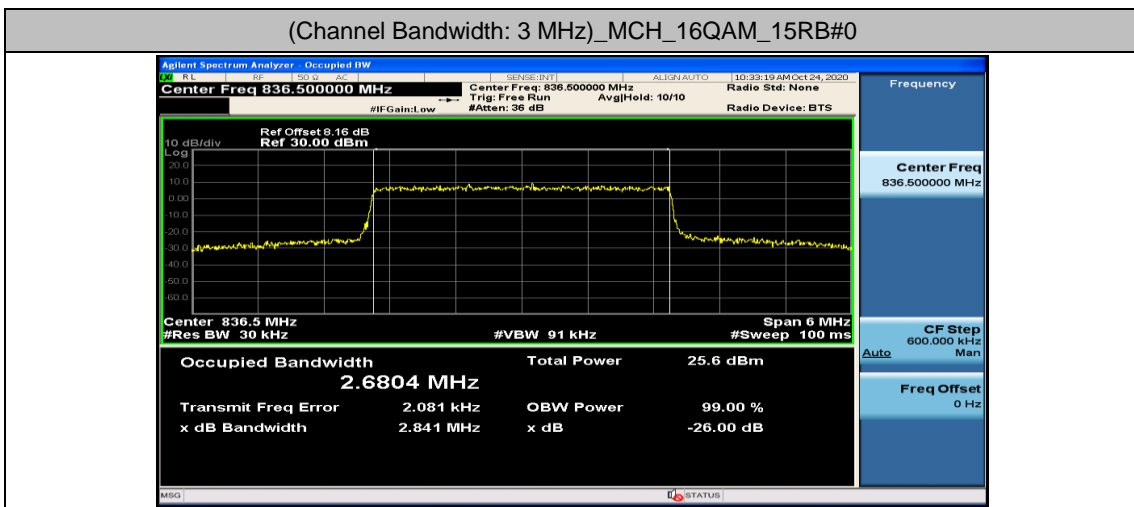

Channel Bandwidth: 3 MHz

(Channel Bandwidth: 3 MHz)_LCH_16QAM_15RB#0

(Channel Bandwidth: 3 MHz)_MCH_16QAM_15RB#0

(Channel Bandwidth: 3 MHz)_HCH_16QAM_15RB#0

Channel Bandwidth: 5 MHz

(Channel Bandwidth: 5 MHz)_LCH_16QAM_25RB#0