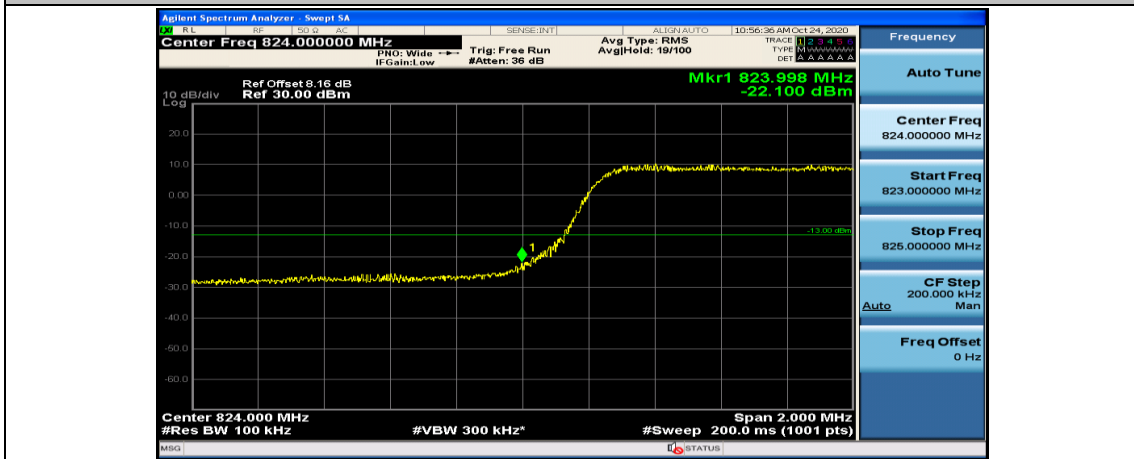

(Channel Bandwidth: 5 MHz)_HCH_QPSK_1RB#0