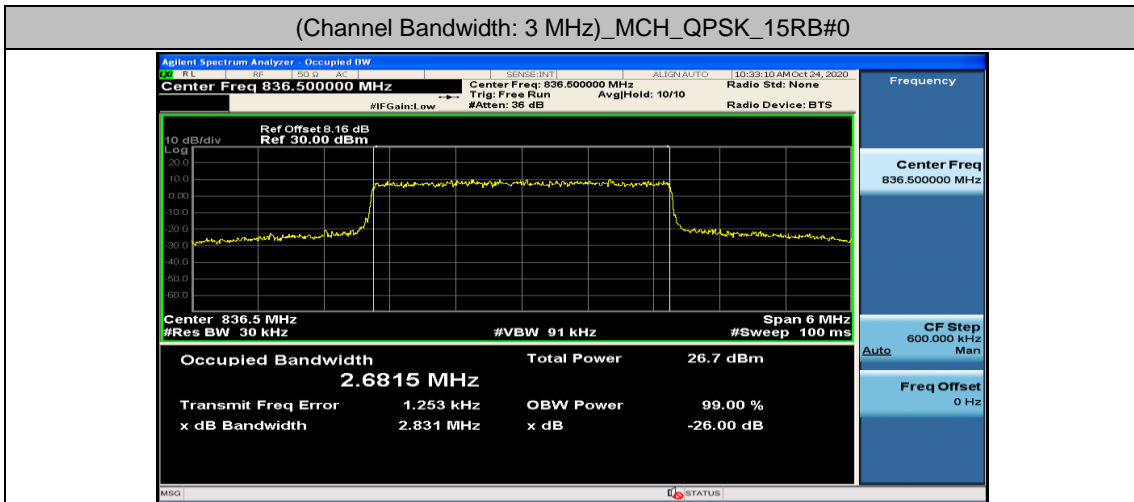

Channel Bandwidth: 3 MHz

(Channel Bandwidth: 3 MHz)_LCH_16QAM_15RB#0

(Channel Bandwidth: 3 MHz)_MCH_16QAM_15RB#0

(Channel Bandwidth: 3 MHz)_HCH_16QAM_15RB#0

Channel Bandwidth: 5 MHz

(Channel Bandwidth: 5 MHz)_LCH_16QAM_25RB#0