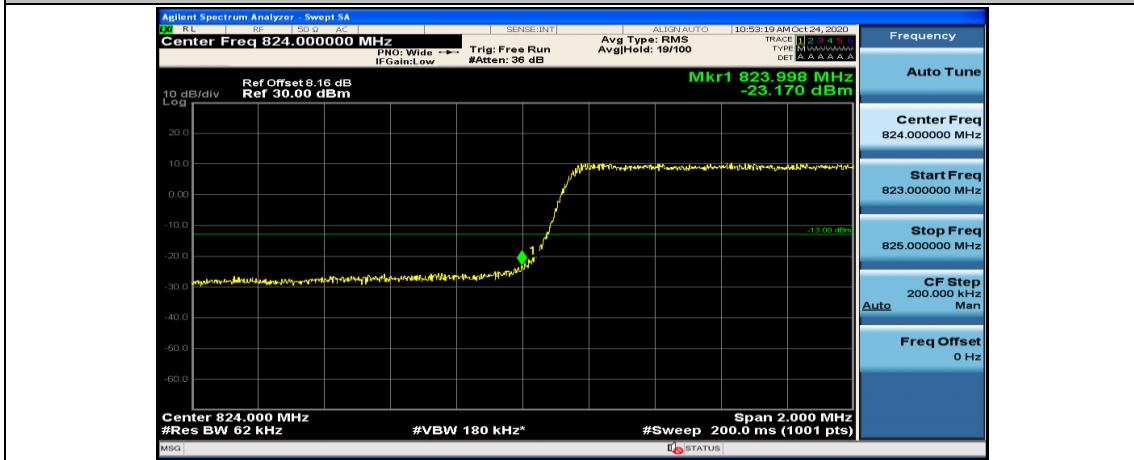

Channel Bandwidth: 3 MHz

(Channel Bandwidth: 3 MHz)_LCH_QPSK_1RB#14

(Channel Bandwidth: 3 MHz)_LCH_QPSK_8RB#0

(Channel Bandwidth: 3 MHz)_LCH_QPSK_8RB#4

(Channel Bandwidth: 3 MHz)_LCH_QPSK_8RB#7

(Channel Bandwidth: 3 MHz)_LCH_QPSK_15RB#0