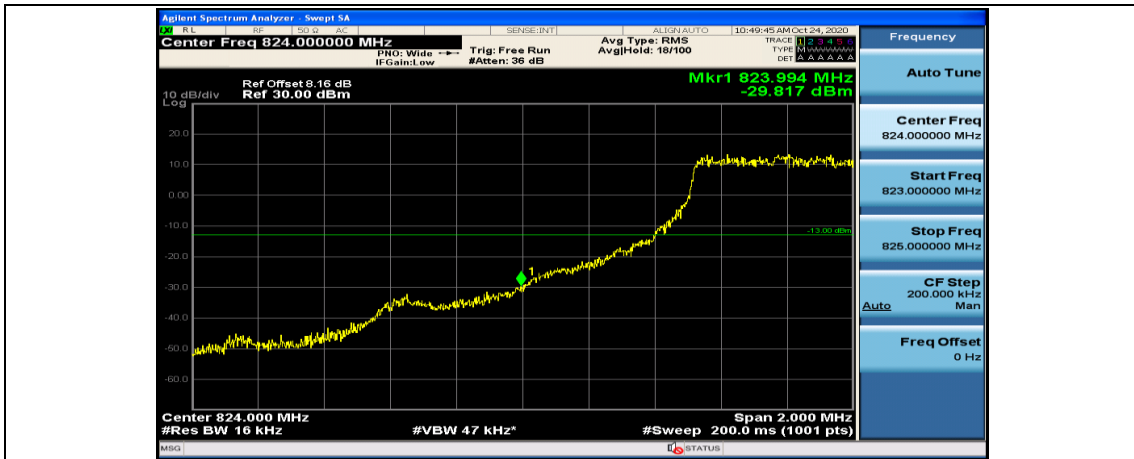

(Channel Bandwidth: 1.4 MHz)_HCH_QPSK_6RB#0

(Channel Bandwidth: 1.4 MHz)_LCH_16QAM_1RB#0

(Channel Bandwidth: 1.4 MHz)_LCH_16QAM_1RB#3

(Channel Bandwidth: 1.4 MHz)_LCH_16QAM_1RB#5

(Channel Bandwidth: 1.4 MHz)_LCH_16QAM_3RB#0

(Channel Bandwidth: 1.4 MHz)_LCH_16QAM_3RB#2

(Channel Bandwidth: 1.4 MHz)_LCH_16QAM_3RB#3

(Channel Bandwidth: 1.4 MHz)_LCH_16QAM_6RB#0

(Channel Bandwidth: 1.4 MHz)_HCH_16QAM_1RB#0

(Channel Bandwidth: 1.4 MHz)_HCH_16QAM_1RB#3