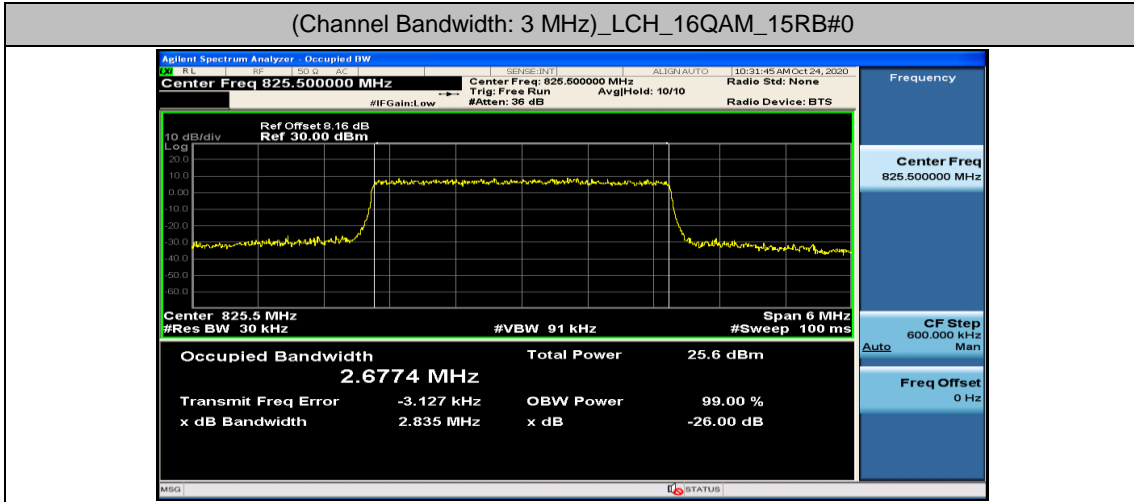

Channel Bandwidth: 3 MHz

(Channel Bandwidth: 3 MHz)_LCH_16QAM_15RB#0

(Channel Bandwidth: 3 MHz)_MCH_16QAM_15RB#0

(Channel Bandwidth: 3 MHz)_HCH_16QAM_15RB#0

Channel Bandwidth: 5 MHz

(Channel Bandwidth: 5 MHz)_LCH_16QAM_25RB#0