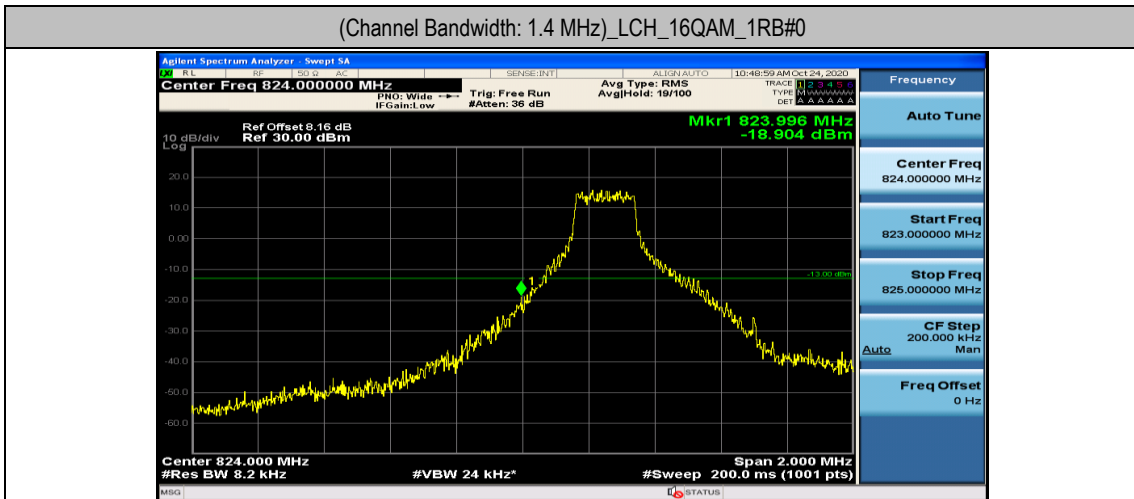

(Channel Bandwidth: 1.4 MHz)_HCH_QPSK_1RB#3

(Channel Bandwidth: 1.4 MHz)_HCH_QPSK_1RB#5

(Channel Bandwidth: 1.4 MHz)_HCH_QPSK_3RB#0

(Channel Bandwidth: 1.4 MHz)_HCH_QPSK_3RB#2

(Channel Bandwidth: 1.4 MHz)_HCH_QPSK_3RB#3

(Channel Bandwidth: 1.4 MHz)_HCH_QPSK_6RB#0

(Channel Bandwidth: 1.4 MHz)_LCH_16QAM_1RB#0

(Channel Bandwidth: 1.4 MHz)_LCH_16QAM_1RB#3

(Channel Bandwidth: 1.4 MHz)_LCH_16QAM_1RB#5

(Channel Bandwidth: 1.4 MHz)_LCH_16QAM_3RB#0