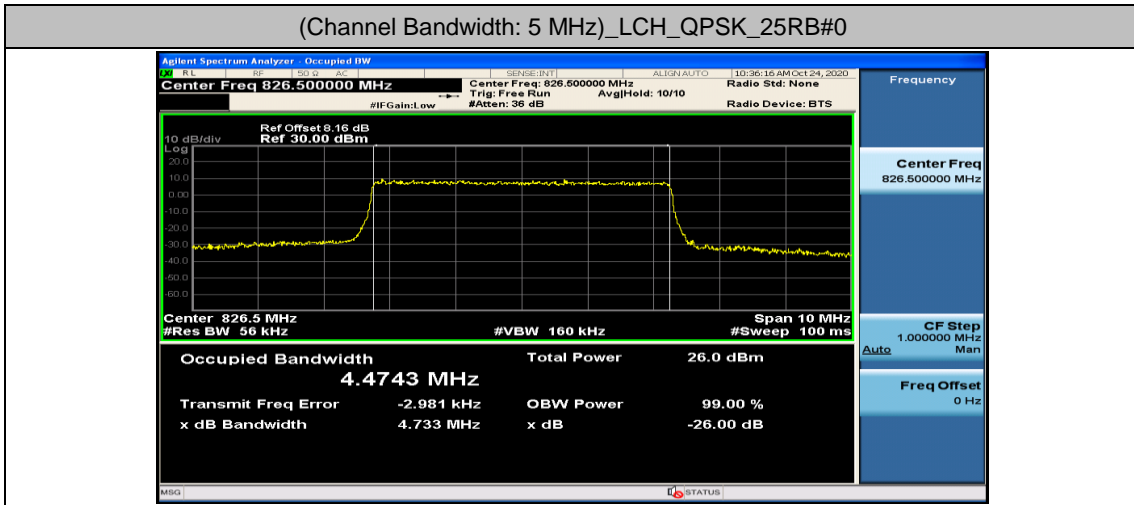

Channel Bandwidth: 3 MHz

(Channel Bandwidth: 3 MHz)_LCH_16QAM_15RB#0

(Channel Bandwidth: 3 MHz)_MCH_16QAM_15RB#0

(Channel Bandwidth: 3 MHz)_HCH_16QAM_15RB#0

Channel Bandwidth: 5 MHz

(Channel Bandwidth: 5 MHz)_LCH_16QAM_25RB#0