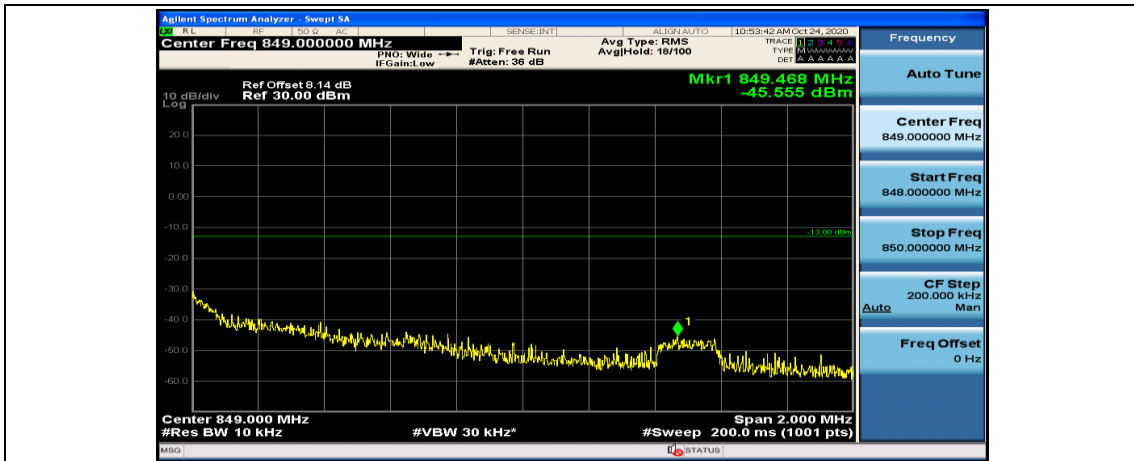

(Channel Bandwidth: 3 MHz)_HCH_QPSK_1RB#7