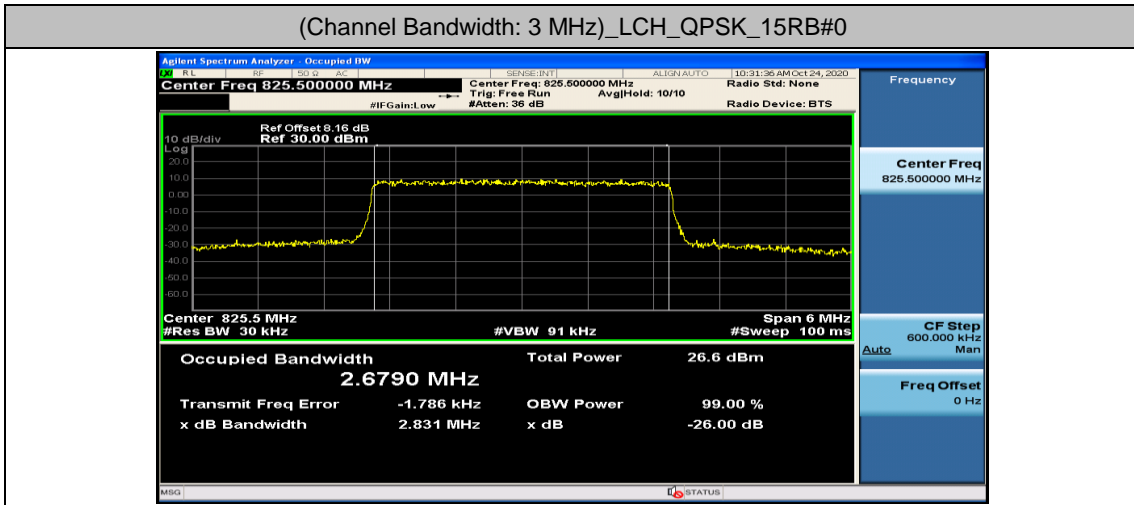

Channel Bandwidth: 3 MHz

(Channel Bandwidth: 3 MHz)_LCH_16QAM_15RB#0

(Channel Bandwidth: 3 MHz)_MCH_16QAM_15RB#0

(Channel Bandwidth: 3 MHz)_HCH_16QAM_15RB#0

Channel Bandwidth: 5 MHz

(Channel Bandwidth: 5 MHz)_LCH_16QAM_25RB#0