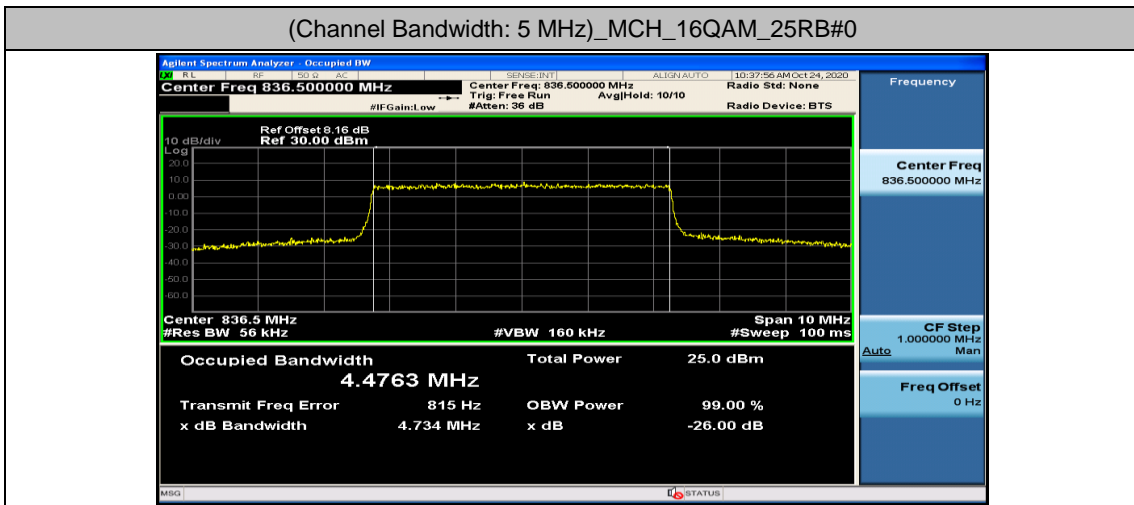

(Channel Bandwidth: 5 MHz)_HCH_16QAM_25RB#0