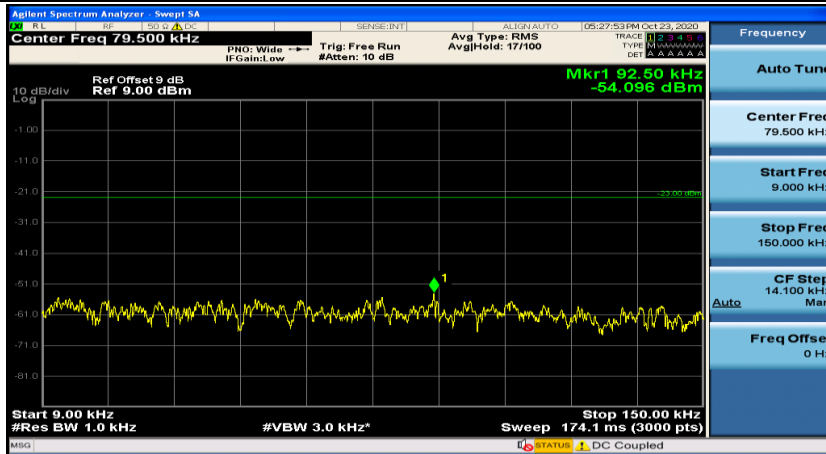

Channel Bandwidth: 15 MHz

(Channel Bandwidth:15 MHz)_MCH_16QAM_1RB#0

(Channel Bandwidth:15 MHz)_MCH_16QAM_1RB#37

Channel Bandwidth: 20 MHz