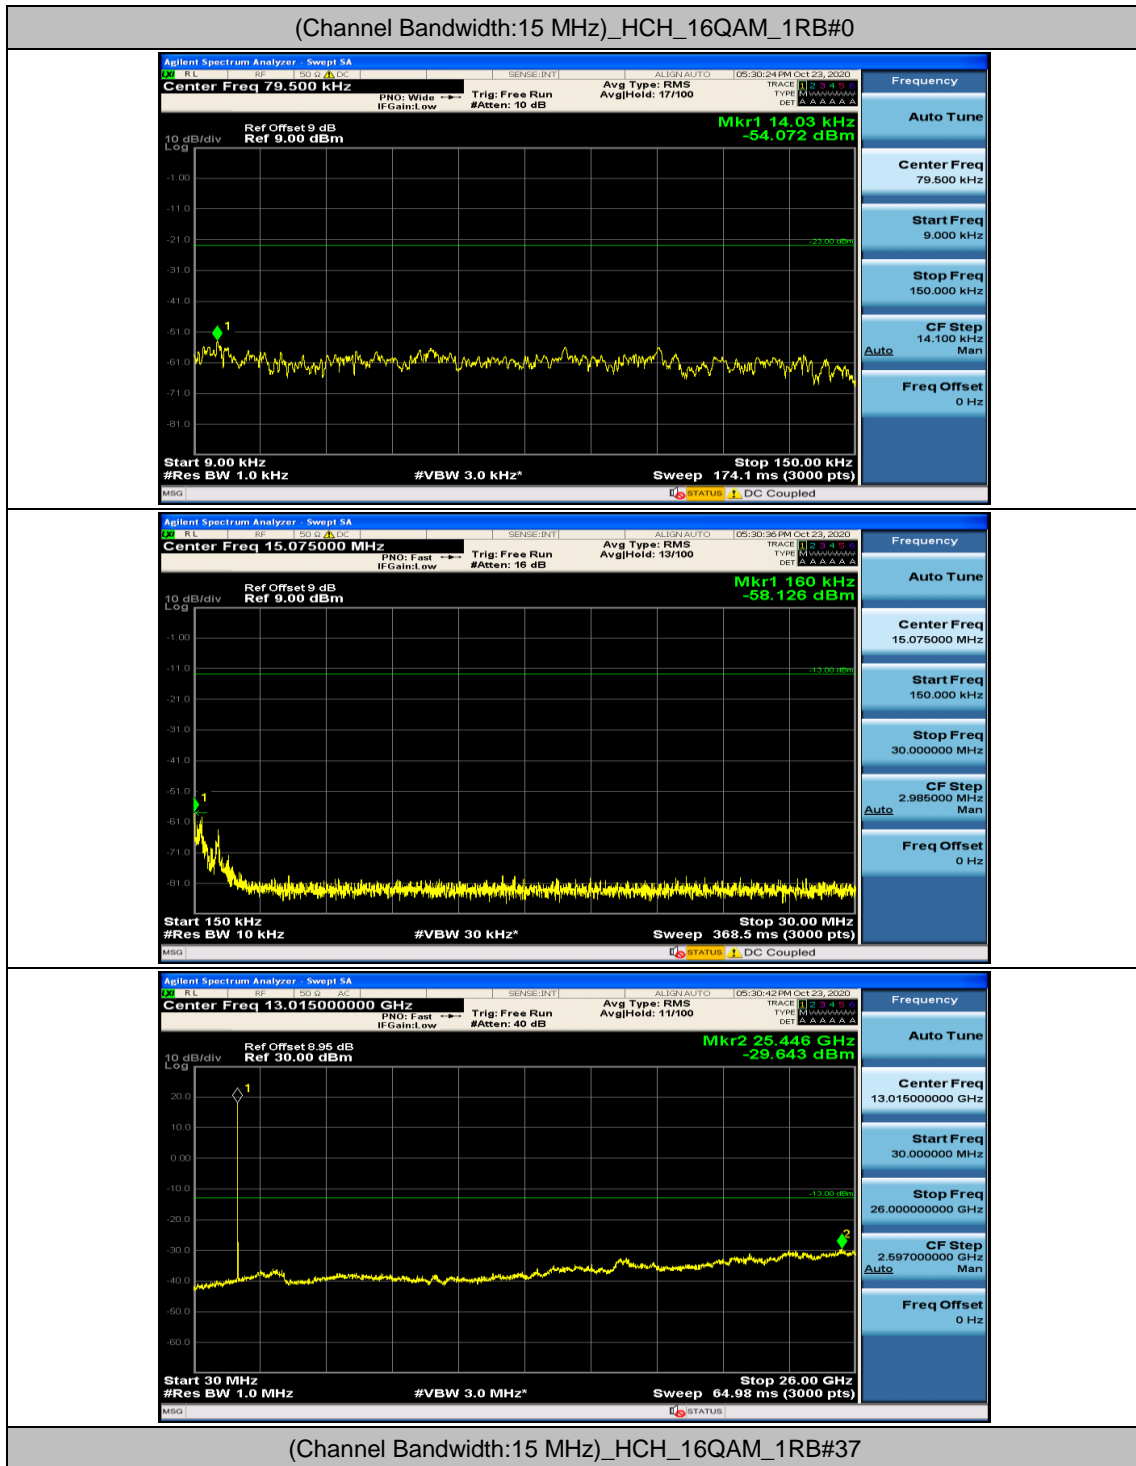

Channel Bandwidth: 15 MHz

(Channel Bandwidth:15 MHz)_MCH_16QAM_1RB#0

(Channel Bandwidth:15 MHz)_MCH_16QAM_1RB#37

Channel Bandwidth: 20 MHz