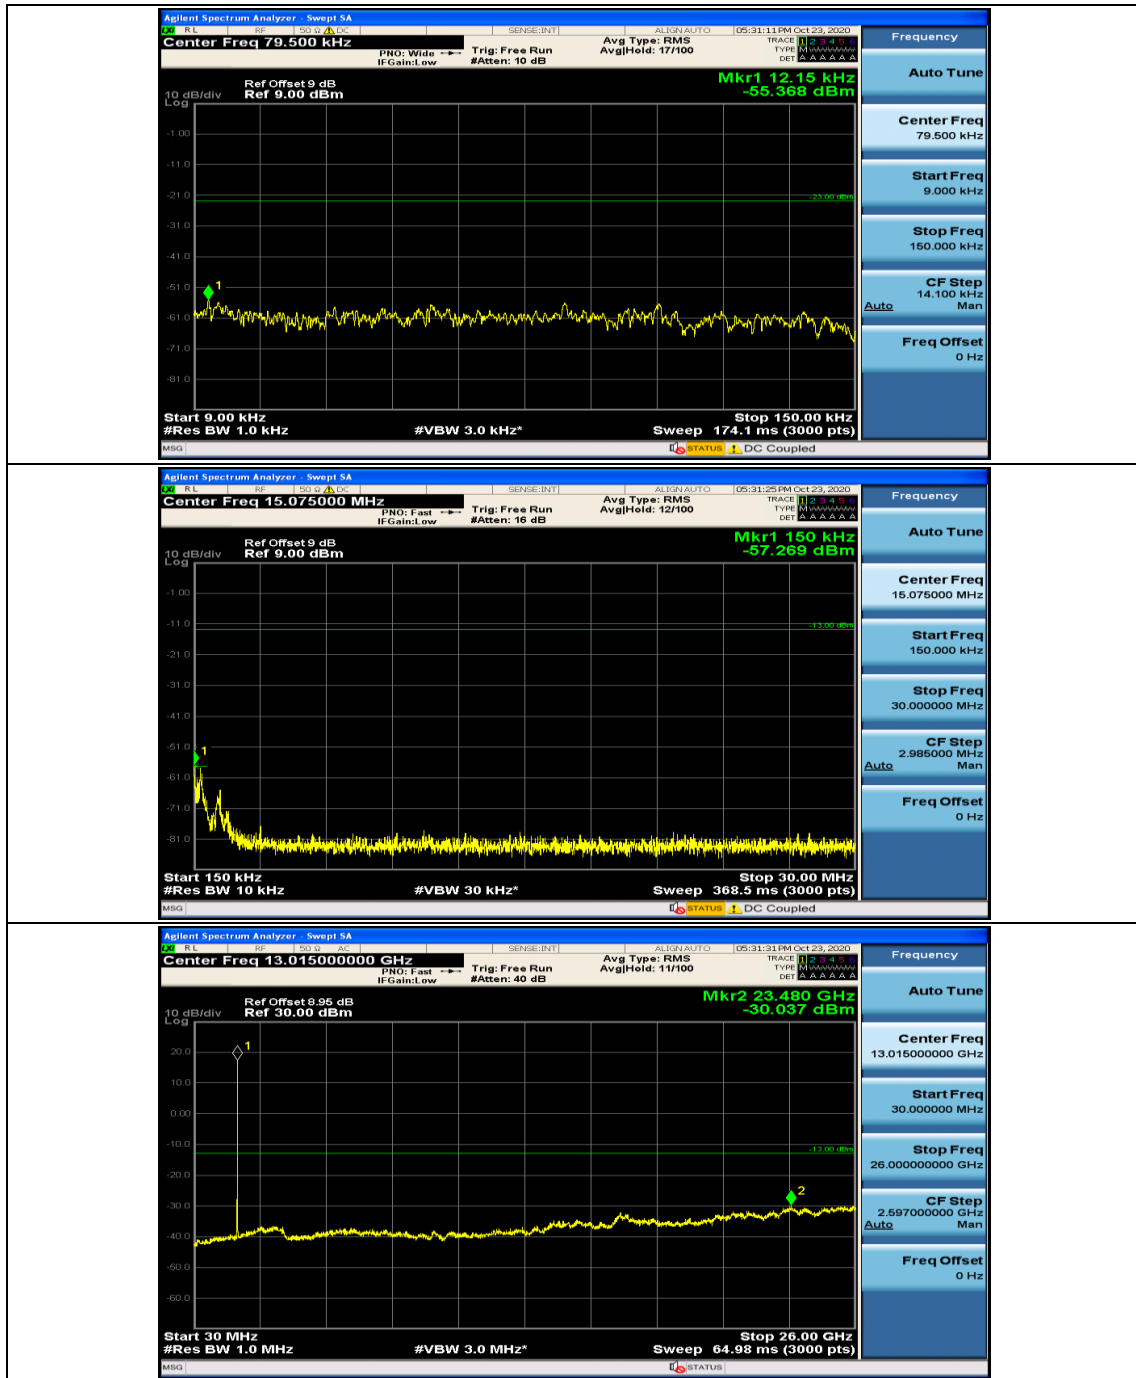

Channel Bandwidth: 15 MHz

(Channel Bandwidth:15 MHz)_MCH_16QAM_1RB#0

(Channel Bandwidth:15 MHz)_MCH_16QAM_1RB#37

Channel Bandwidth: 20 MHz