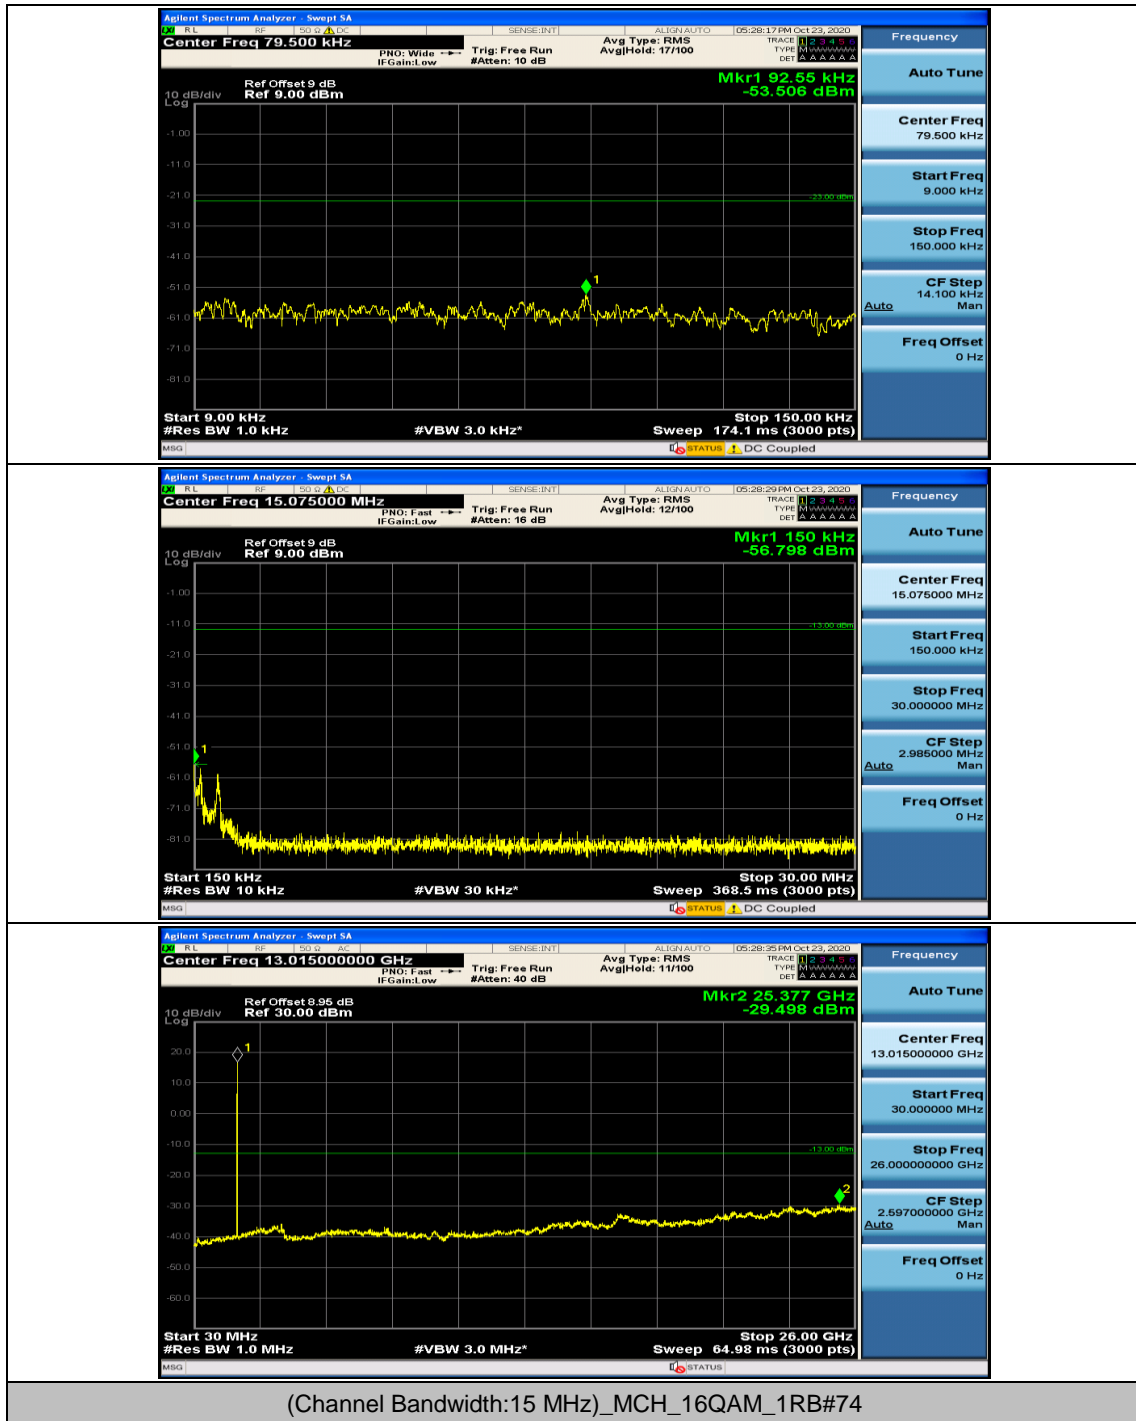

Channel Bandwidth: 15 MHz

(Channel Bandwidth:15 MHz)_MCH_16QAM_1RB#0

(Channel Bandwidth:15 MHz)_MCH_16QAM_1RB#37

Channel Bandwidth: 20 MHz