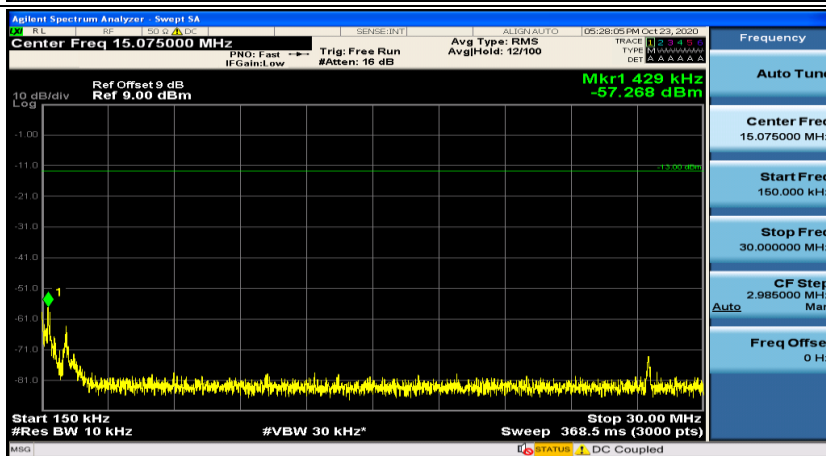

Channel Bandwidth: 15 MHz

(Channel Bandwidth:15 MHz)_MCH_16QAM_1RB#0

(Channel Bandwidth:15 MHz)_MCH_16QAM_1RB#37

Channel Bandwidth: 20 MHz