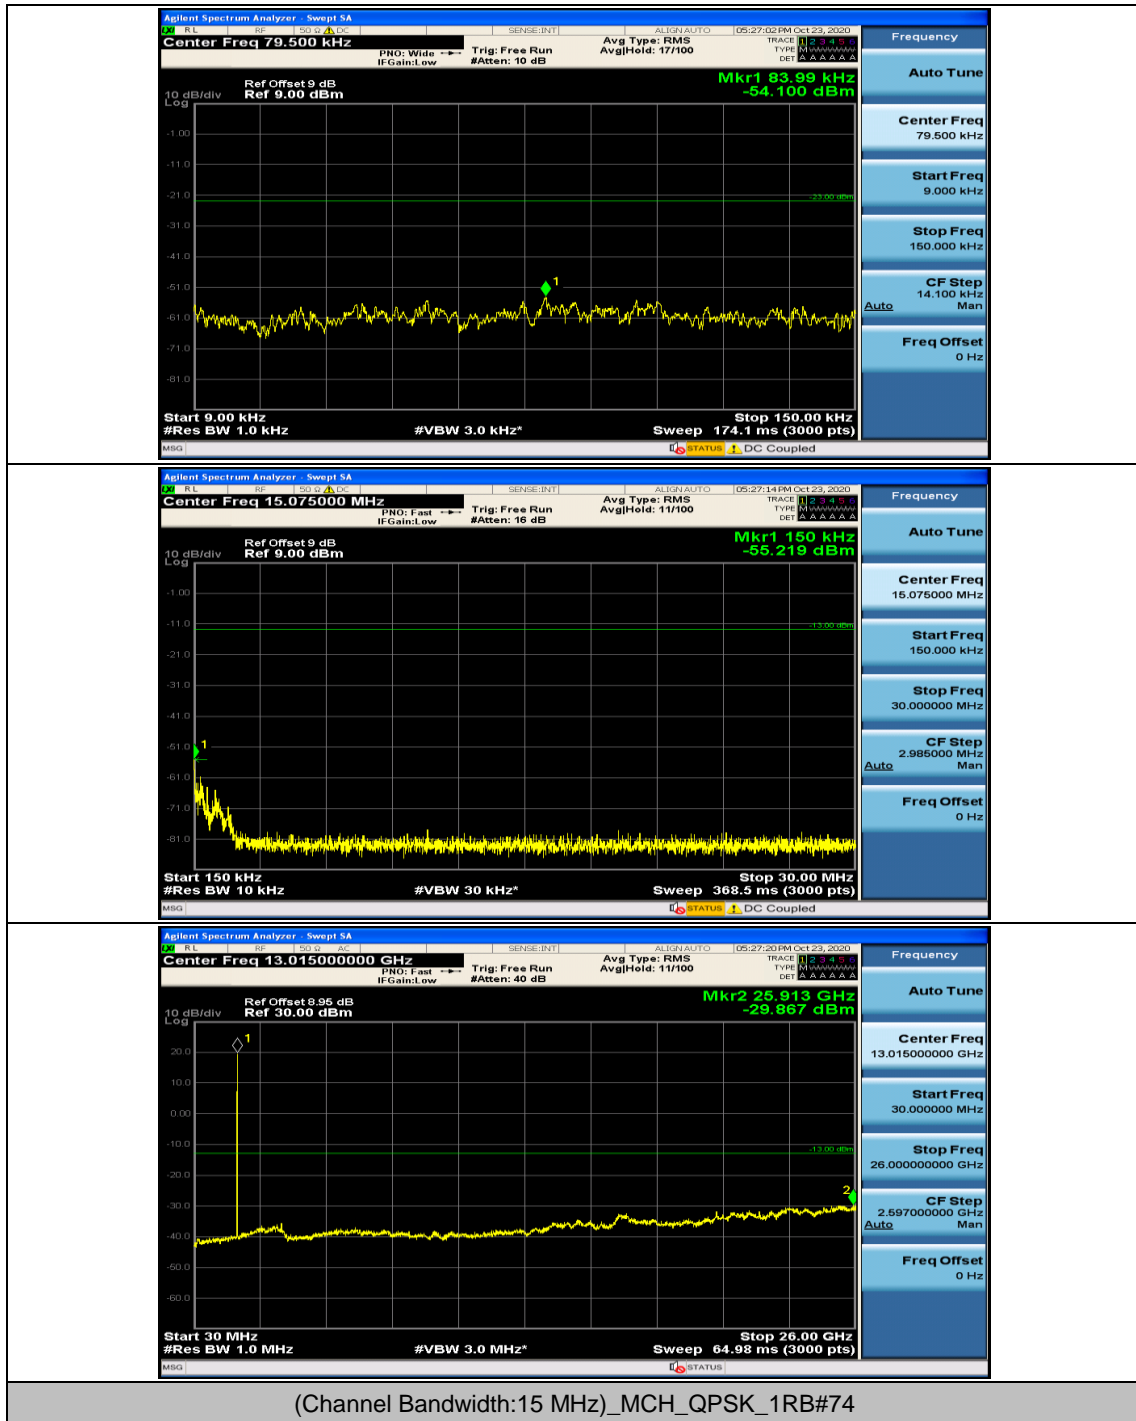

Channel Bandwidth: 15 MHz

(Channel Bandwidth:15 MHz)_MCH_16QAM_1RB#0

(Channel Bandwidth:15 MHz)_MCH_16QAM_1RB#37

Channel Bandwidth: 20 MHz