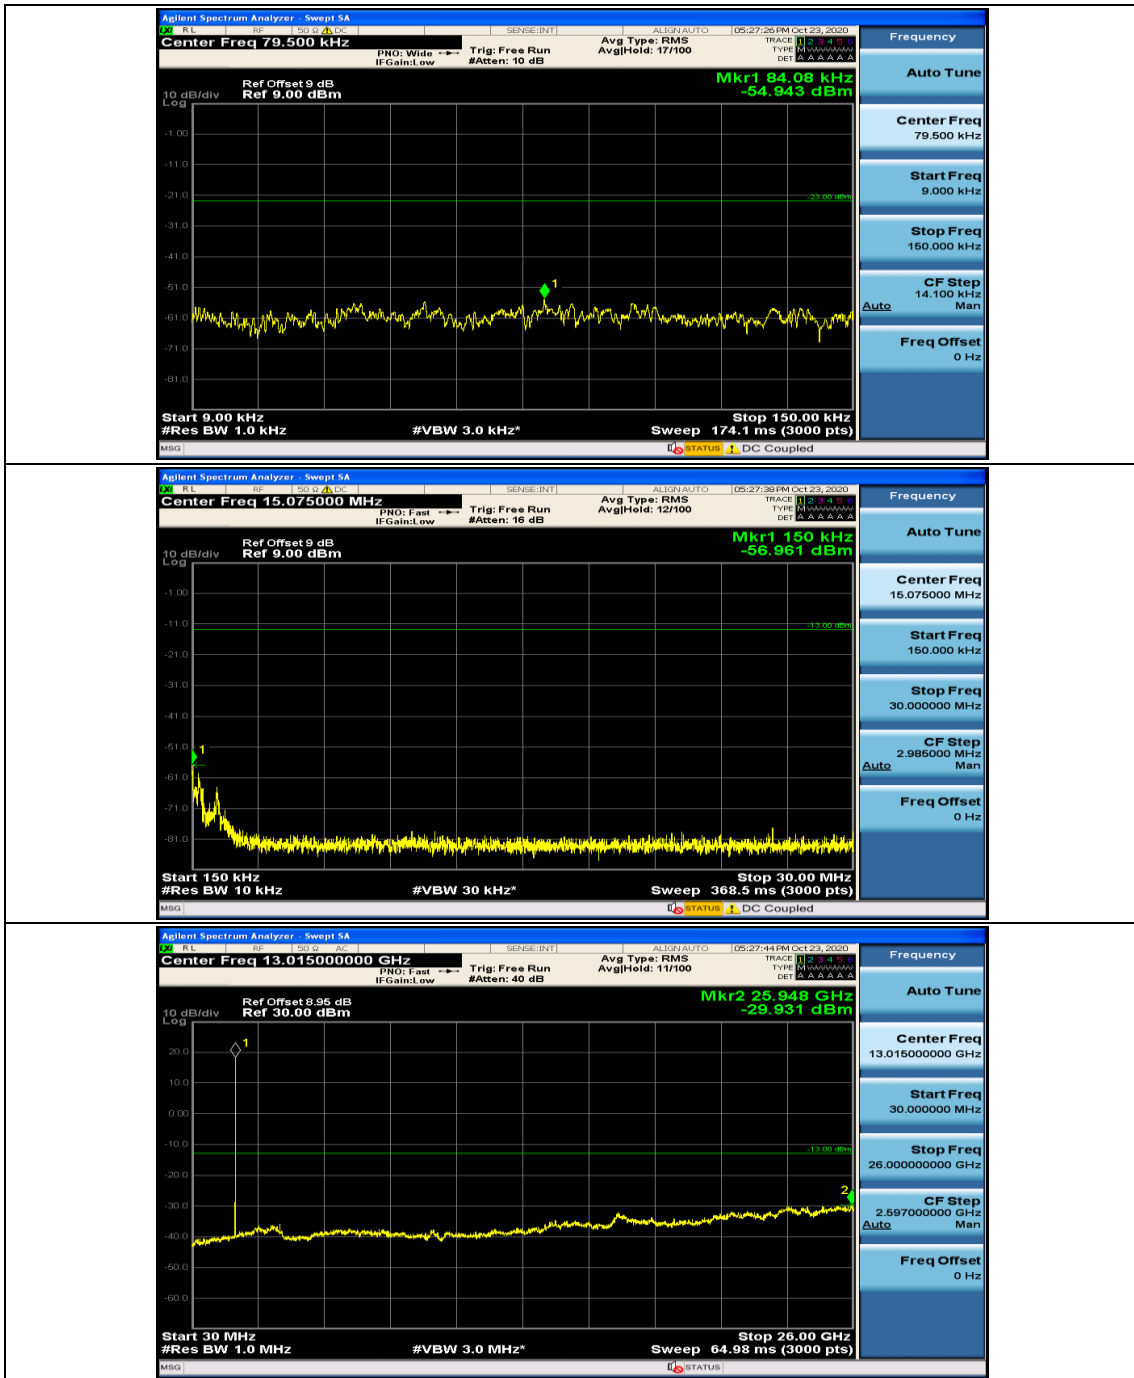

Channel Bandwidth: 15 MHz

(Channel Bandwidth:15 MHz)_MCH_16QAM_1RB#0

(Channel Bandwidth:15 MHz)_MCH_16QAM_1RB#37

Channel Bandwidth: 20 MHz