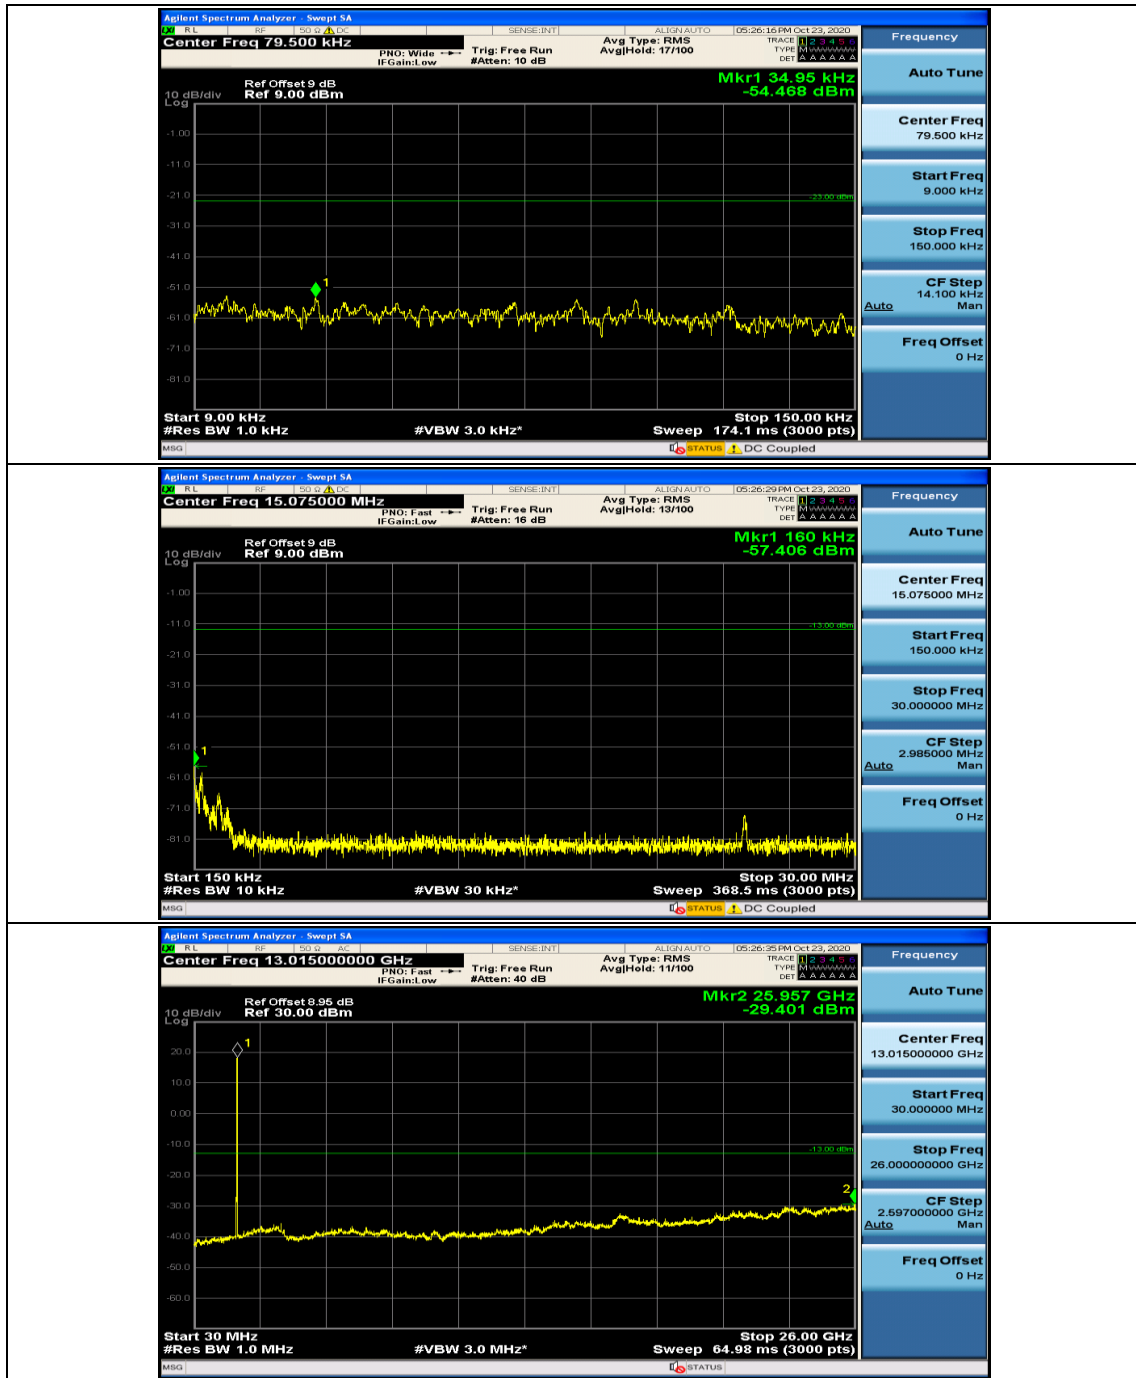

Channel Bandwidth: 15 MHz

(Channel Bandwidth:15 MHz)_MCH_16QAM_1RB#0

(Channel Bandwidth:15 MHz)_MCH_16QAM_1RB#37

Channel Bandwidth: 20 MHz