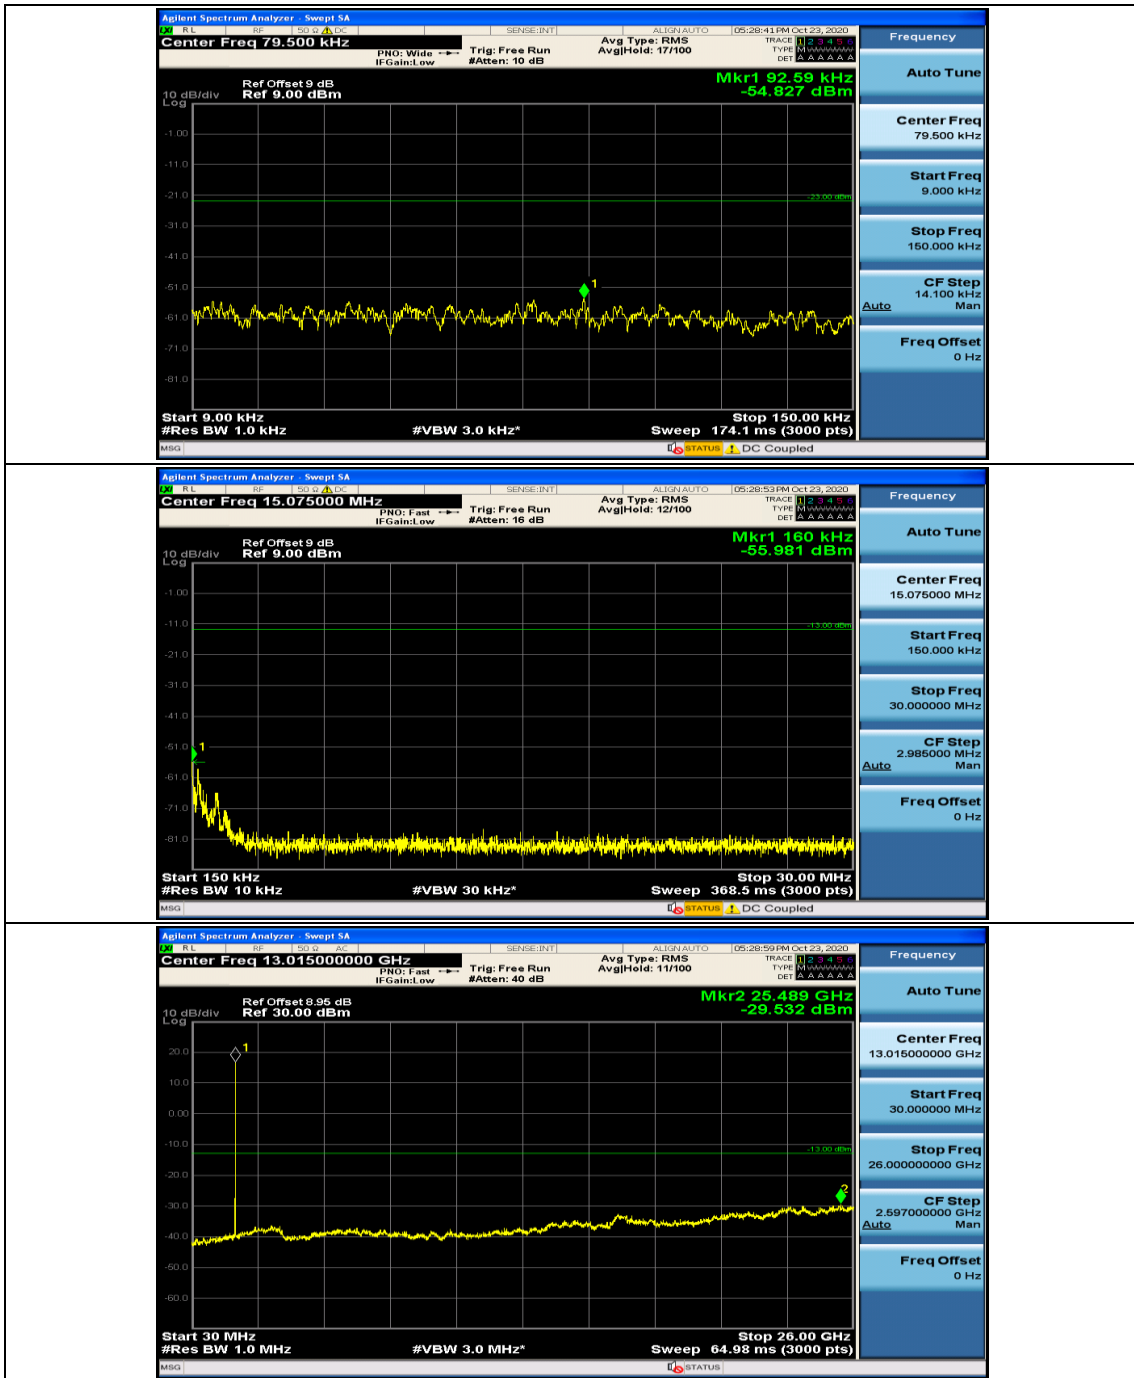

Channel Bandwidth: 15 MHz

(Channel Bandwidth:15 MHz)_MCH_16QAM_1RB#0

(Channel Bandwidth:15 MHz)_MCH_16QAM_1RB#37

Channel Bandwidth: 20 MHz