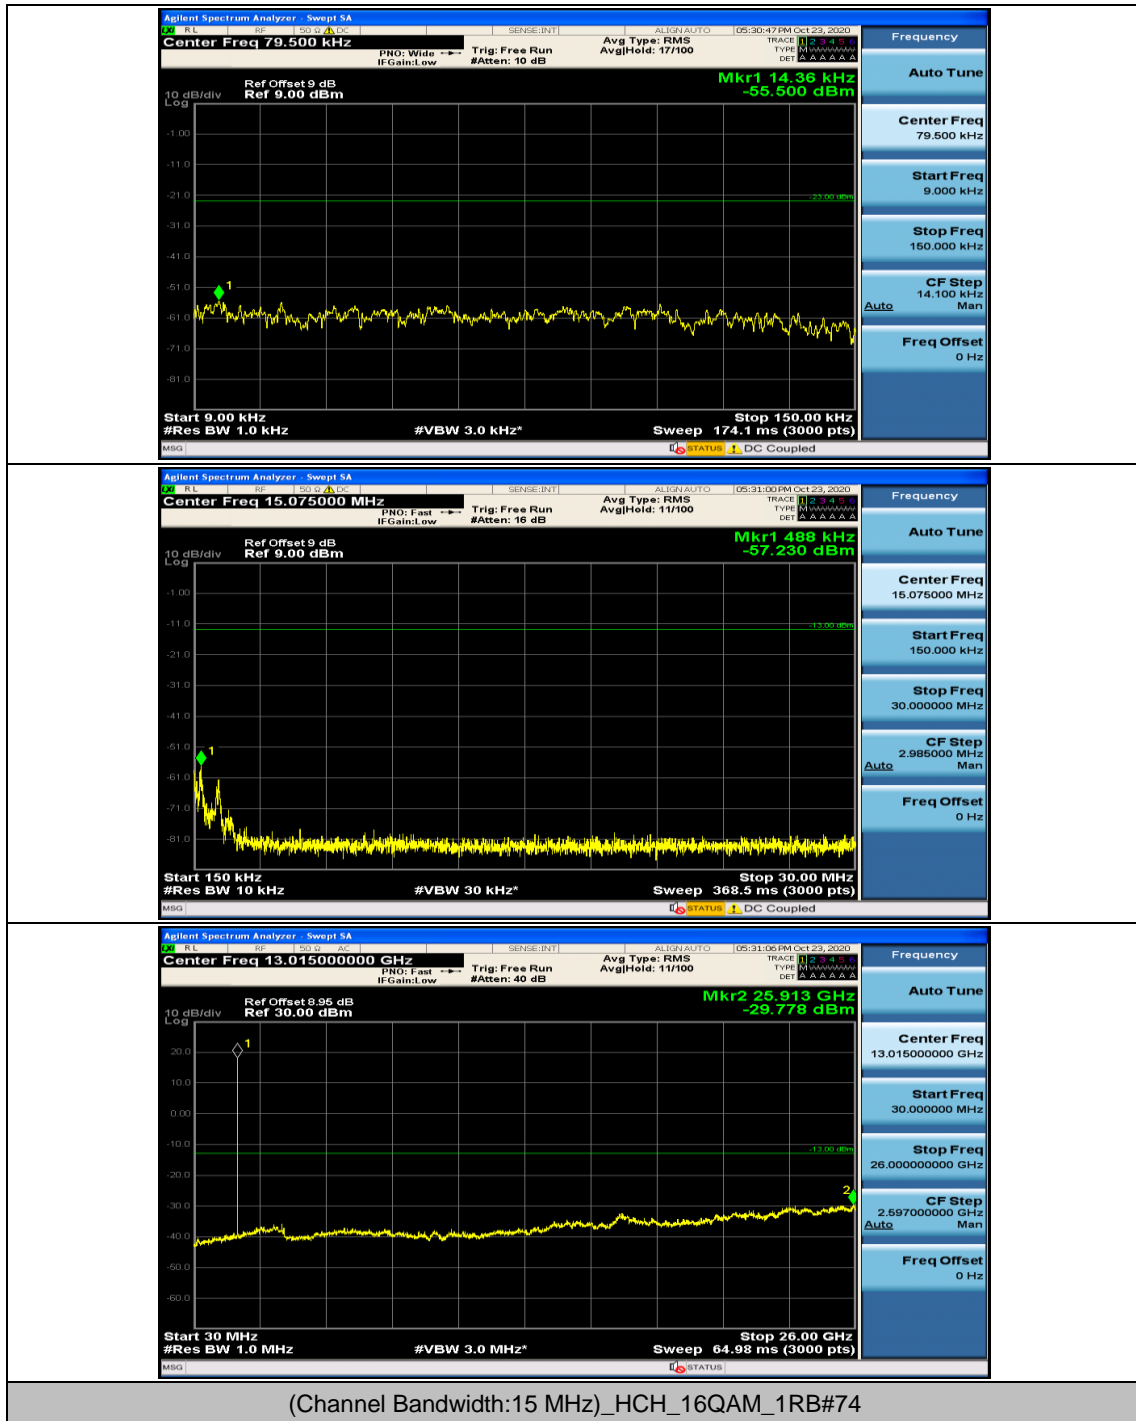

Channel Bandwidth: 15 MHz

(Channel Bandwidth:15 MHz)_MCH_16QAM_1RB#0

(Channel Bandwidth:15 MHz)_MCH_16QAM_1RB#37

Channel Bandwidth: 20 MHz