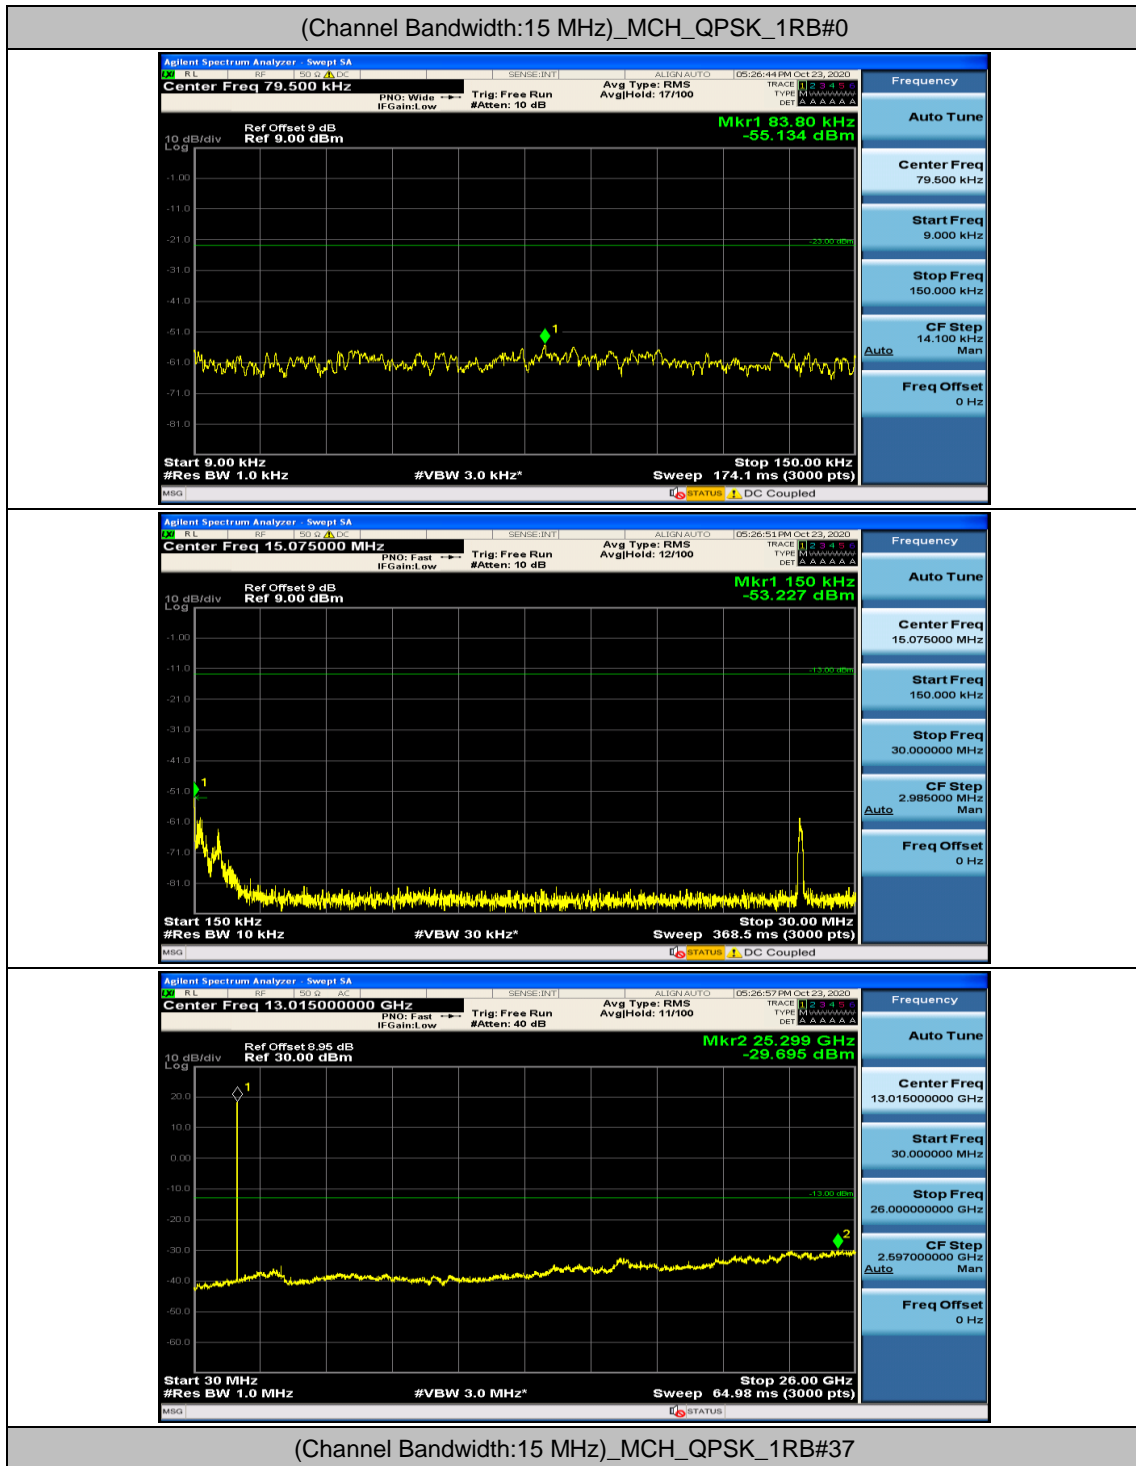

Channel Bandwidth: 15 MHz

(Channel Bandwidth:15 MHz)_MCH_16QAM_1RB#0

(Channel Bandwidth:15 MHz)_MCH_16QAM_1RB#37

Channel Bandwidth: 20 MHz