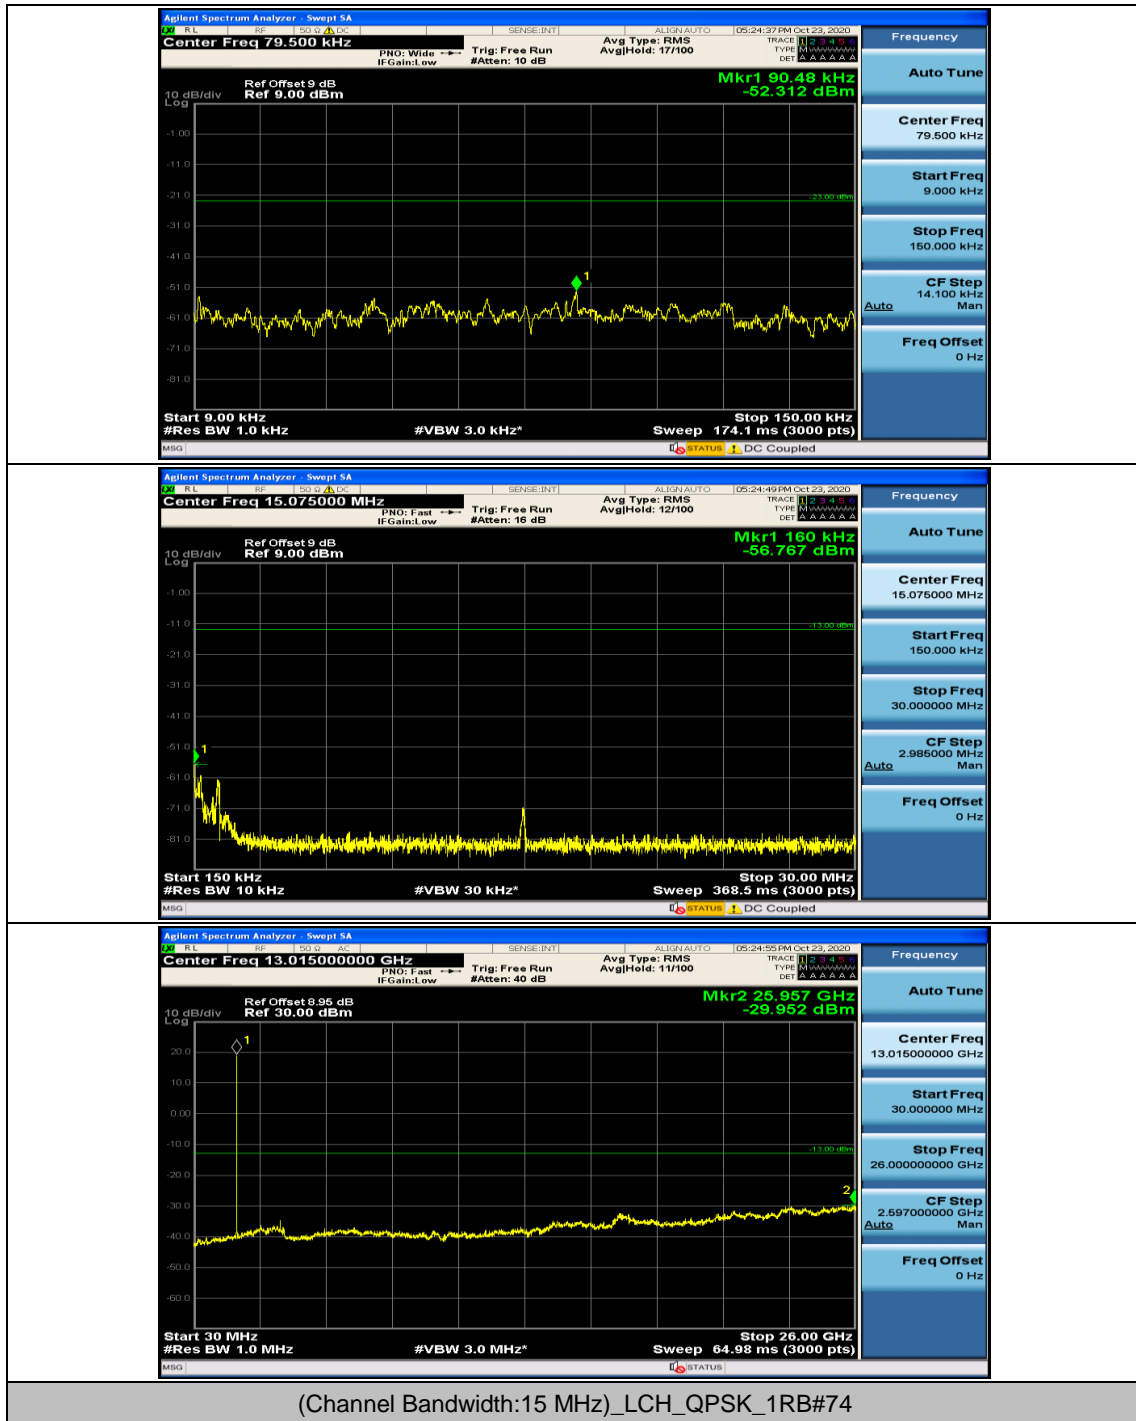

Channel Bandwidth: 15 MHz

(Channel Bandwidth:15 MHz)_MCH_16QAM_1RB#0

(Channel Bandwidth:15 MHz)_MCH_16QAM_1RB#37

Channel Bandwidth: 20 MHz