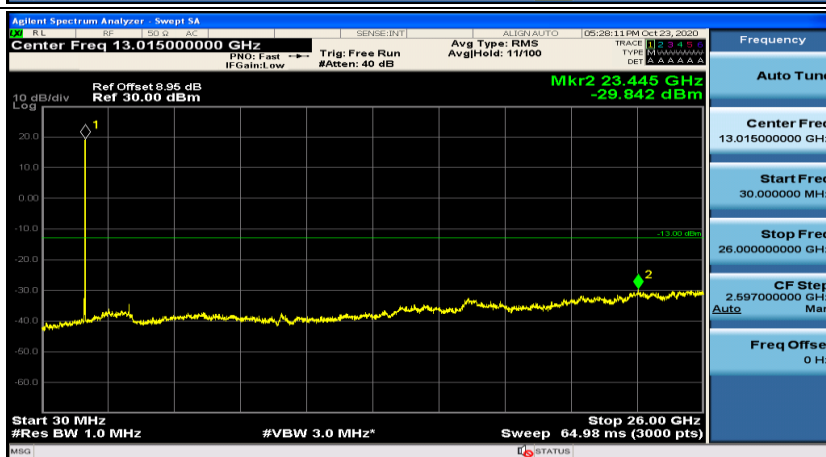

Channel Bandwidth: 15 MHz

(Channel Bandwidth:15 MHz)_MCH_16QAM_1RB#0

(Channel Bandwidth:15 MHz)_MCH_16QAM_1RB#37

Channel Bandwidth: 20 MHz