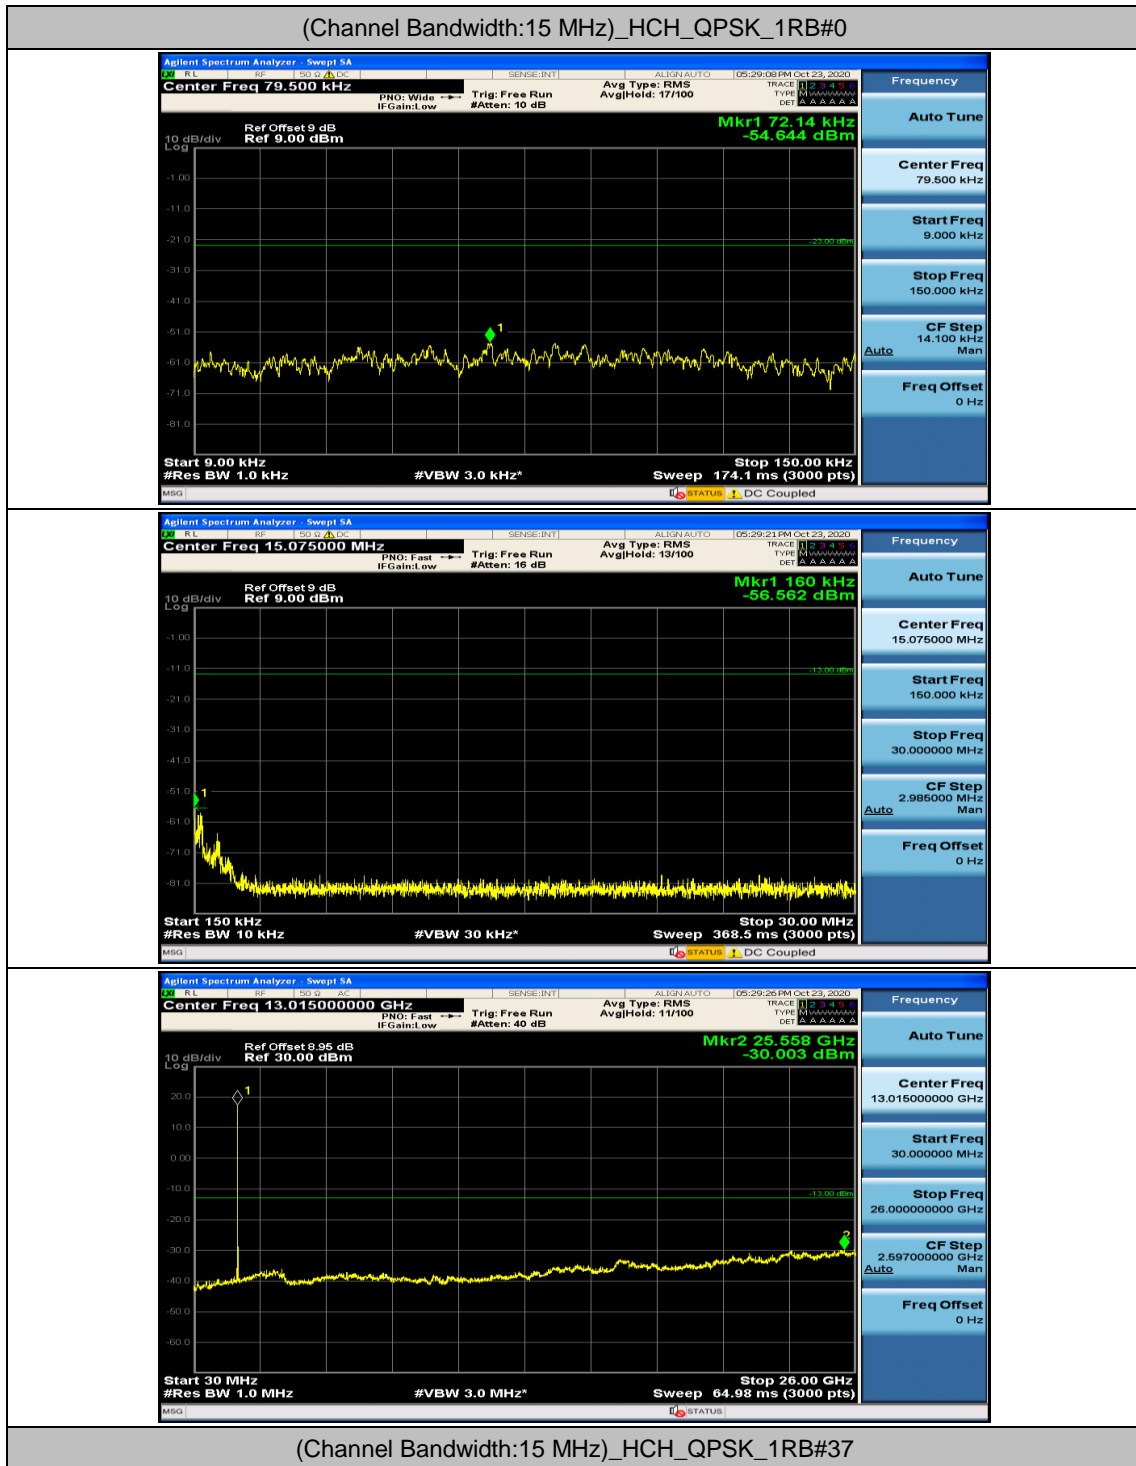

Channel Bandwidth: 15 MHz

(Channel Bandwidth:15 MHz)_MCH_16QAM_1RB#0

(Channel Bandwidth:15 MHz)_MCH_16QAM_1RB#37

Channel Bandwidth: 20 MHz