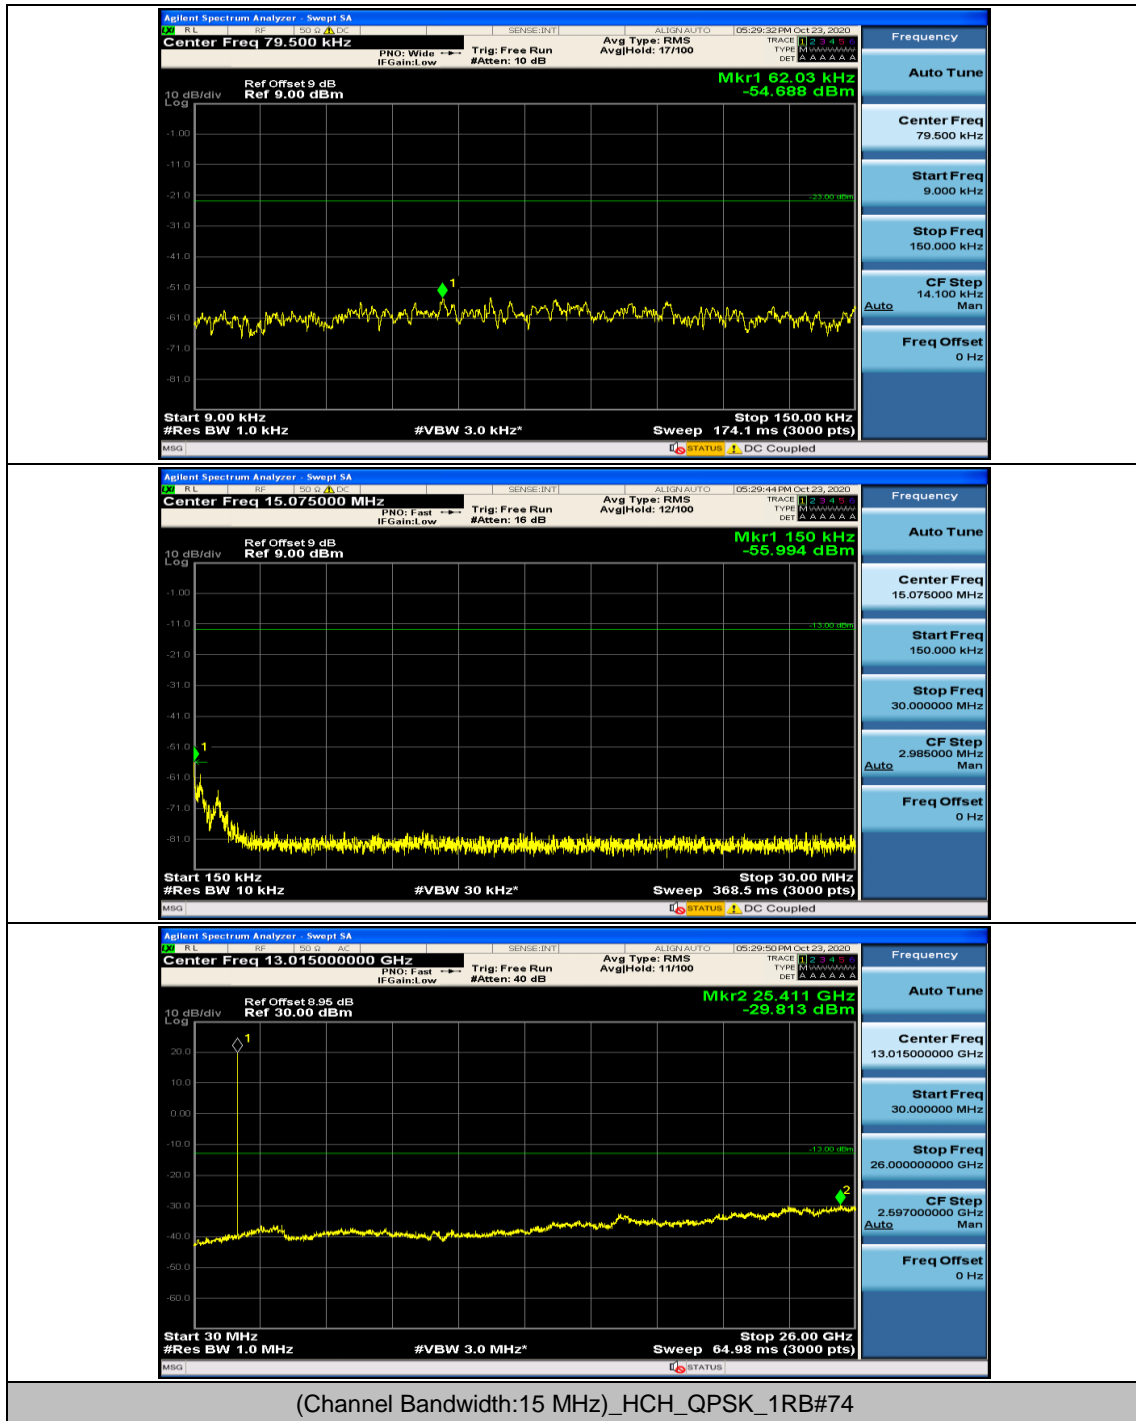

Channel Bandwidth: 15 MHz

(Channel Bandwidth:15 MHz)_MCH_16QAM_1RB#0

(Channel Bandwidth:15 MHz)_MCH_16QAM_1RB#37

Channel Bandwidth: 20 MHz