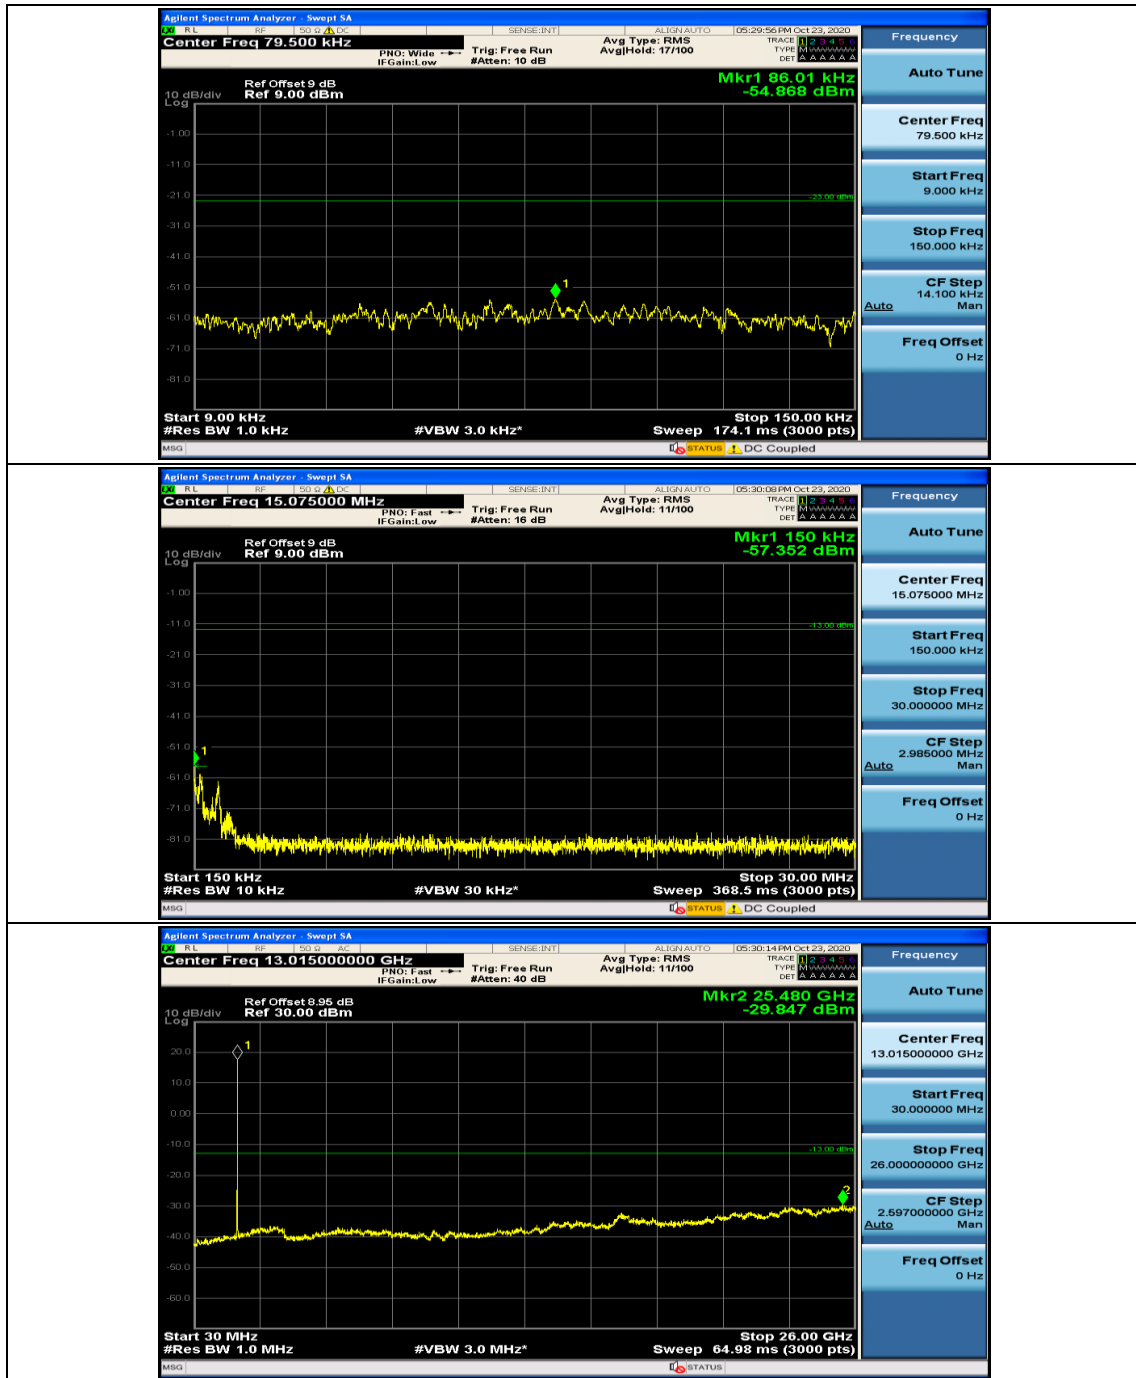

Channel Bandwidth: 15 MHz

(Channel Bandwidth:15 MHz)_MCH_16QAM_1RB#0

(Channel Bandwidth:15 MHz)_MCH_16QAM_1RB#37

Channel Bandwidth: 20 MHz