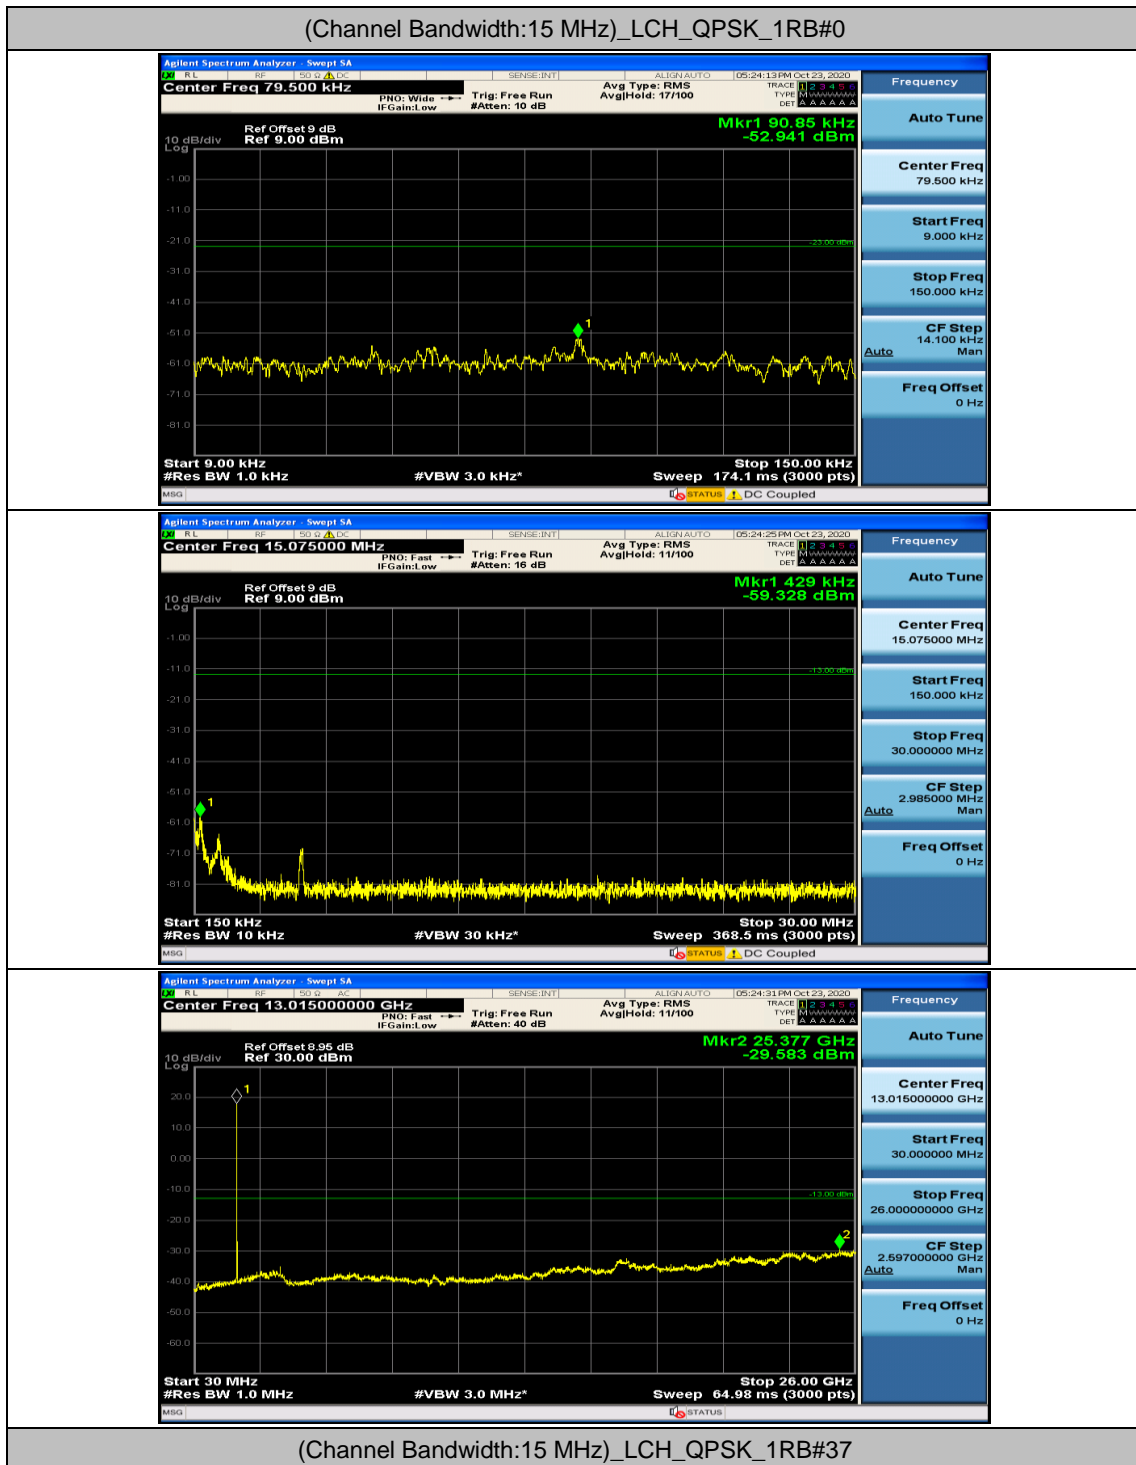

Channel Bandwidth: 15 MHz

(Channel Bandwidth:15 MHz)_MCH_16QAM_1RB#0

(Channel Bandwidth:15 MHz)_MCH_16QAM_1RB#37

Channel Bandwidth: 20 MHz