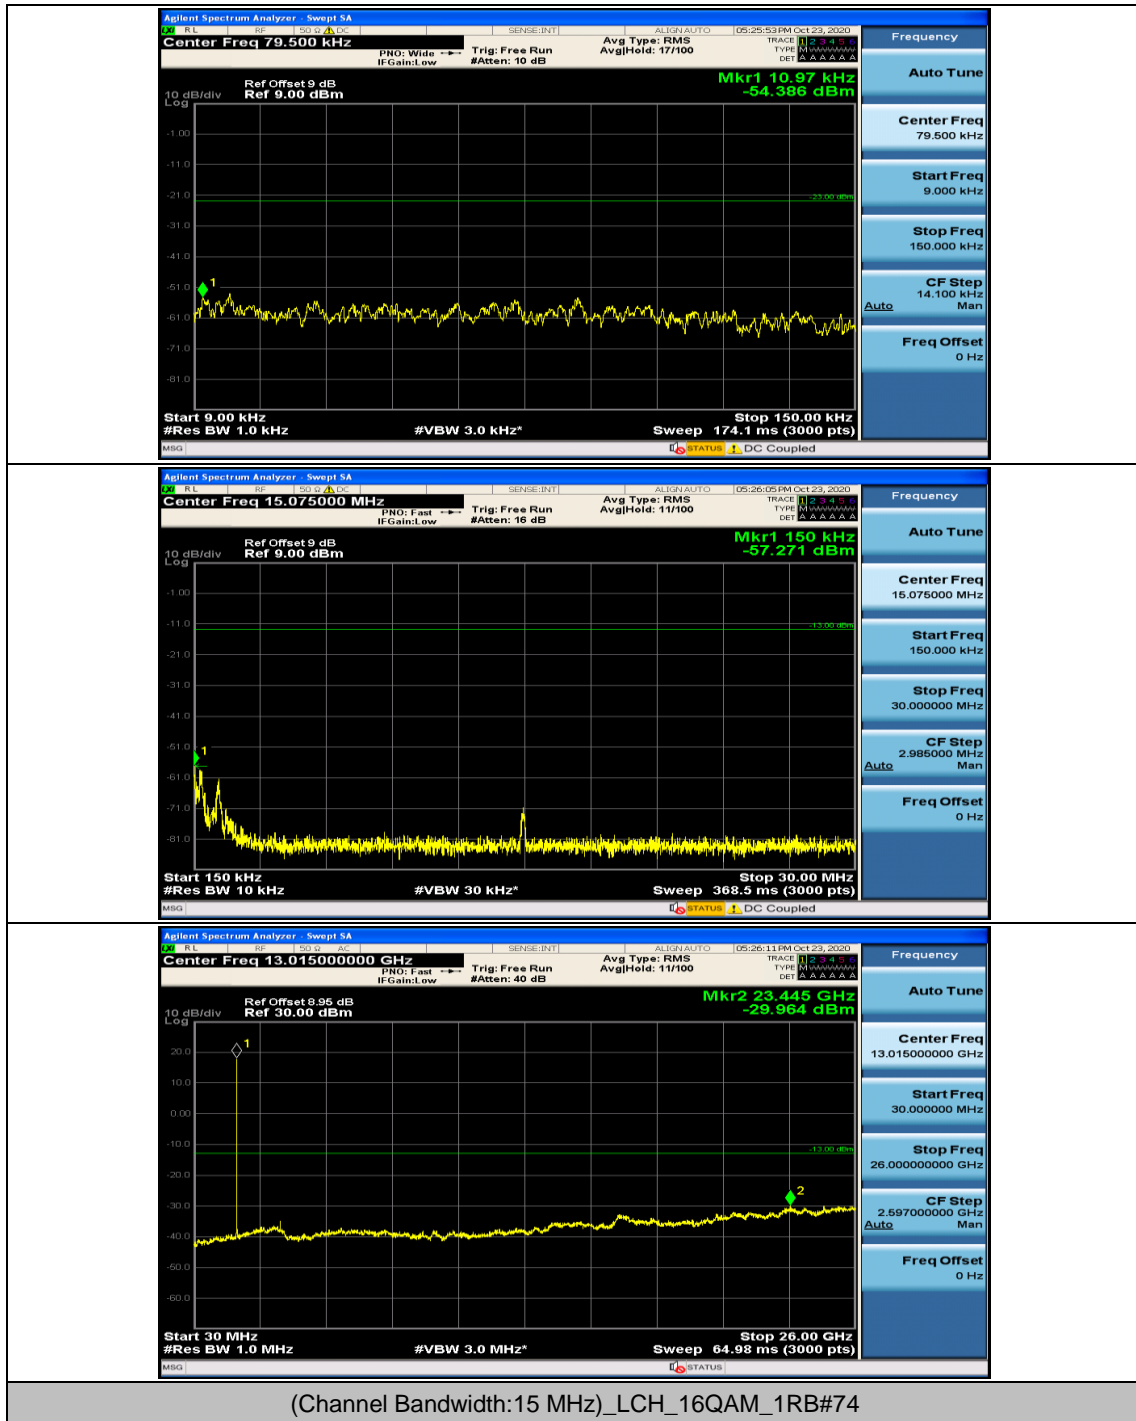

Channel Bandwidth: 15 MHz

(Channel Bandwidth:15 MHz)_MCH_16QAM_1RB#0

(Channel Bandwidth:15 MHz)_MCH_16QAM_1RB#37

Channel Bandwidth: 20 MHz