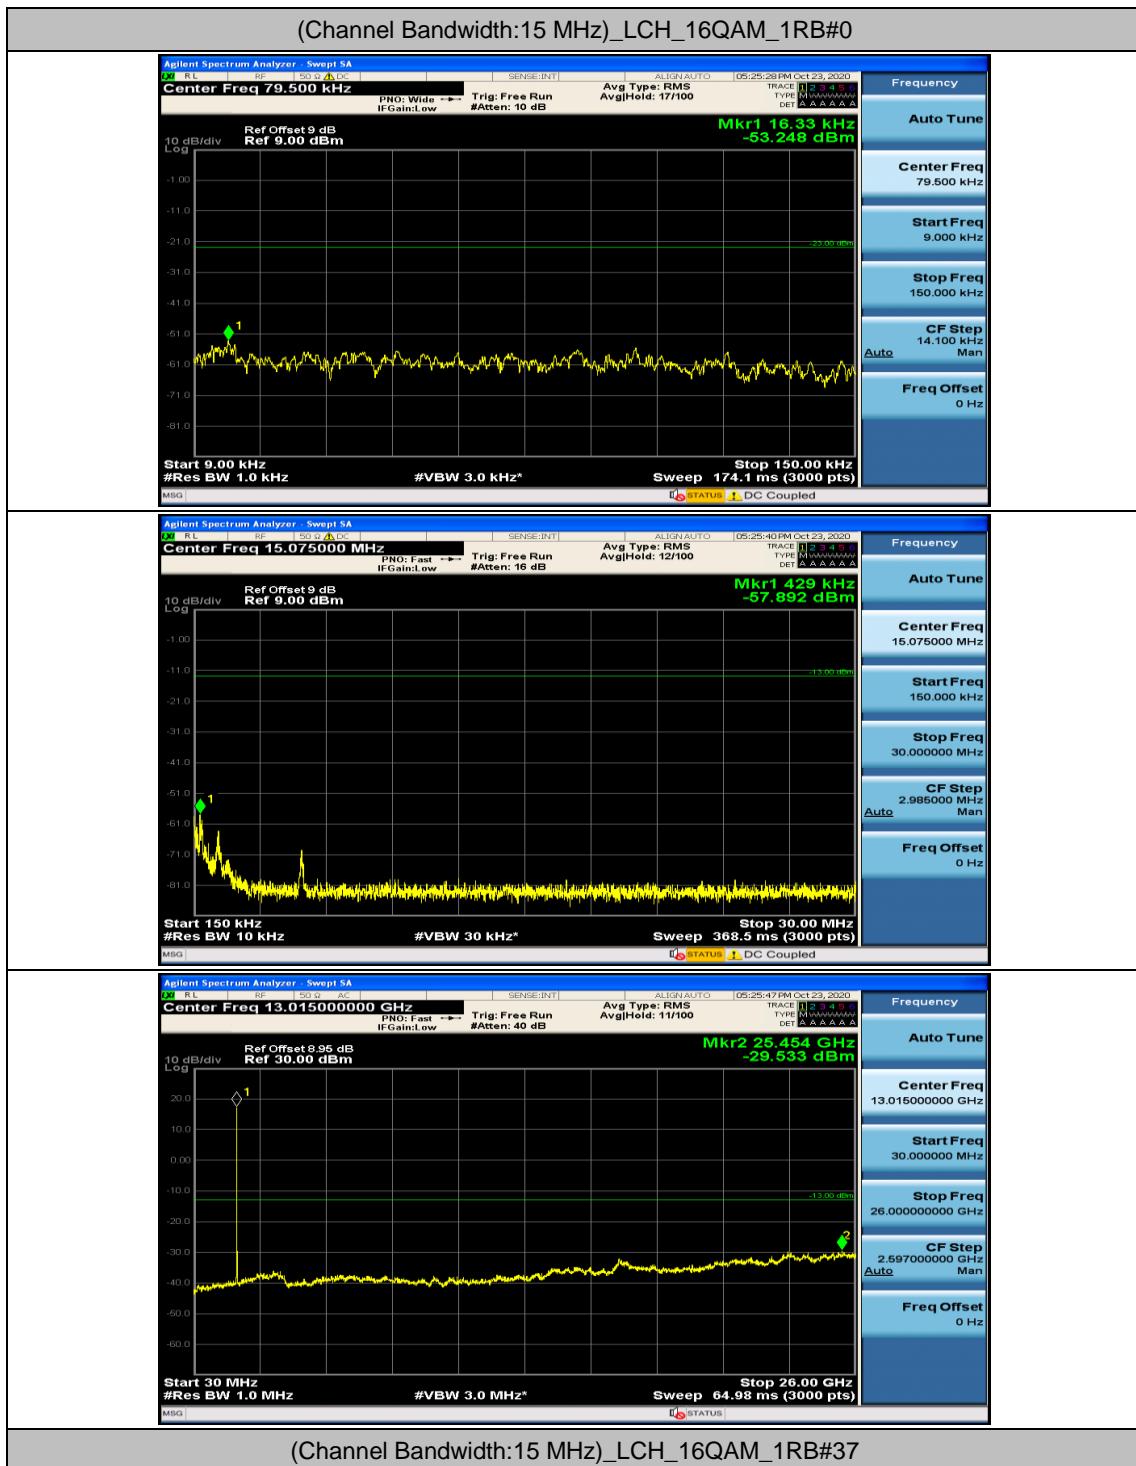

Channel Bandwidth: 15 MHz

(Channel Bandwidth:15 MHz)_MCH_16QAM_1RB#0

(Channel Bandwidth:15 MHz)_MCH_16QAM_1RB#37

Channel Bandwidth: 20 MHz