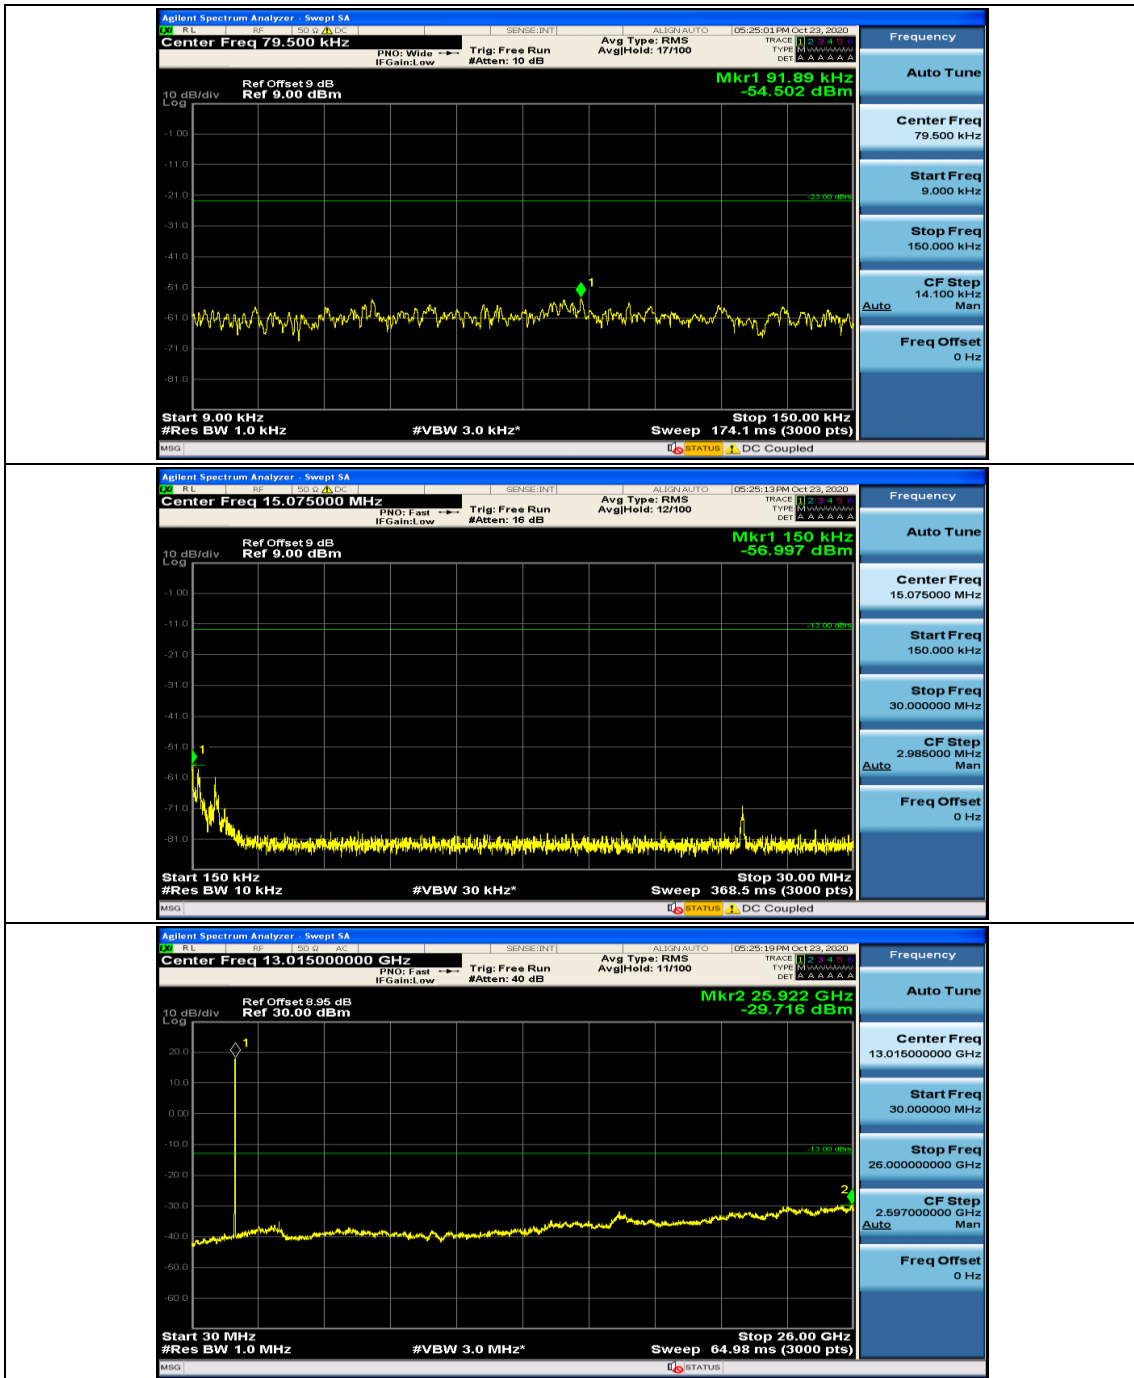

Channel Bandwidth: 15 MHz

(Channel Bandwidth:15 MHz)_MCH_16QAM_1RB#0

(Channel Bandwidth:15 MHz)_MCH_16QAM_1RB#37

Channel Bandwidth: 20 MHz