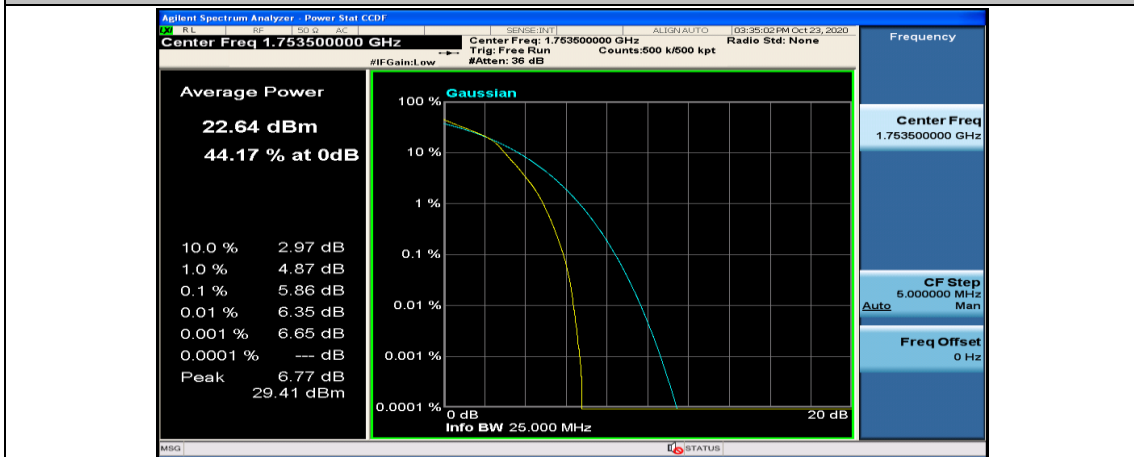

(Channel Bandwidth: 3 MHz)_HCH_16QAM_1RB#7

(Channel Bandwidth: 3 MHz)_HCH_16QAM_1RB#14

(Channel Bandwidth: 3 MHz)_HCH_16QAM_8RB#0

(Channel Bandwidth: 3 MHz)_HCH_16QAM_8RB#4

(Channel Bandwidth: 3 MHz)_HCH_16QAM_8RB#7

(Channel Bandwidth: 3 MHz)_HCH_16QAM_15RB#0

Channel Bandwidth: 5 MHz

(Channel Bandwidth: 5 MHz)_LCH_QPSK_12RB#6

(Channel Bandwidth: 5 MHz)_LCH_QPSK_12RB#13

(Channel Bandwidth: 5 MHz)_LCH_QPSK_25RB#0

(Channel Bandwidth: 5 MHz)_MCH_QPSK_1RB#0