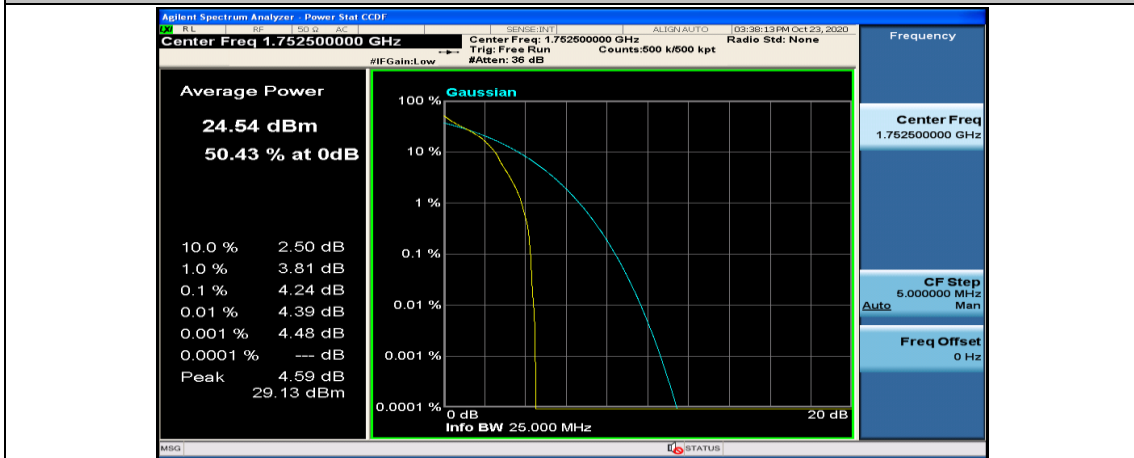

(Channel Bandwidth: 5 MHz)_MCH_QPSK_25RB#0

(Channel Bandwidth: 5 MHz)_HCH_QPSK_1RB#0

(Channel Bandwidth: 5 MHz)_HCH_QPSK_1RB#12

(Channel Bandwidth: 5 MHz)_HCH_QPSK_1RB#24

(Channel Bandwidth: 5 MHz)_HCH_QPSK_12RB#0