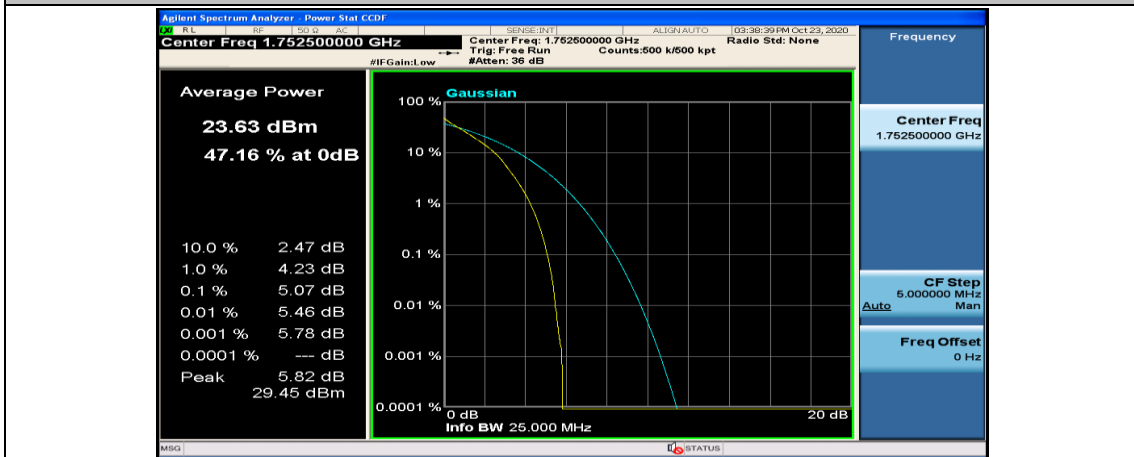

(Channel Bandwidth: 5 MHz)_MCH_QPSK_25RB#0

(Channel Bandwidth: 5 MHz)_HCH_QPSK_1RB#0

(Channel Bandwidth: 5 MHz)_HCH_QPSK_1RB#12

(Channel Bandwidth: 5 MHz)_HCH_QPSK_1RB#24

(Channel Bandwidth: 5 MHz)_HCH_QPSK_12RB#0