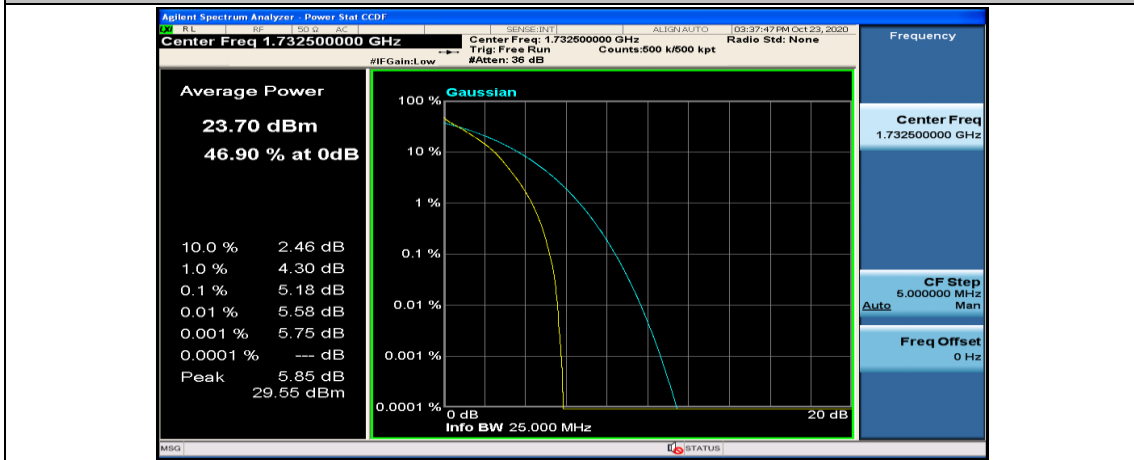

(Channel Bandwidth: 5 MHz)_MCH_QPSK_25RB#0