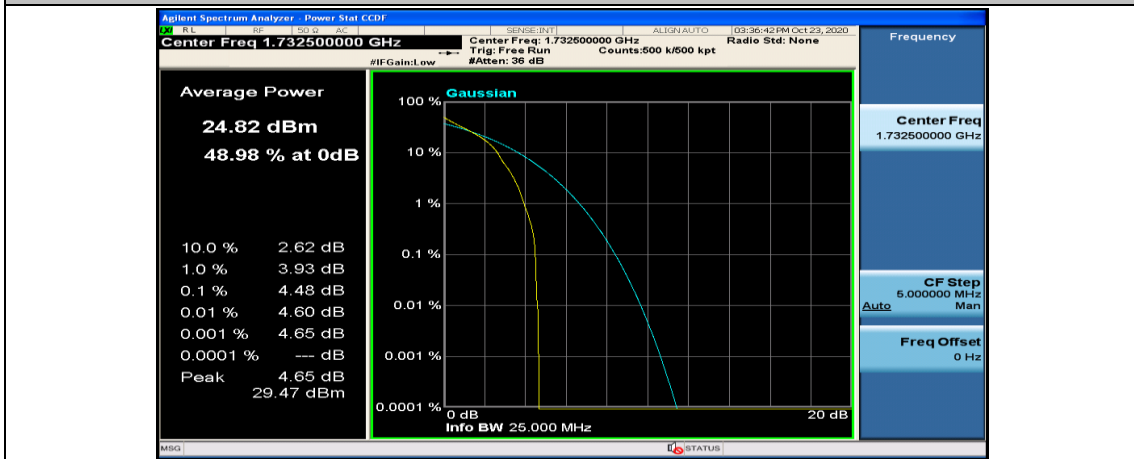

(Channel Bandwidth: 5 MHz)_MCH_QPSK_1RB#12