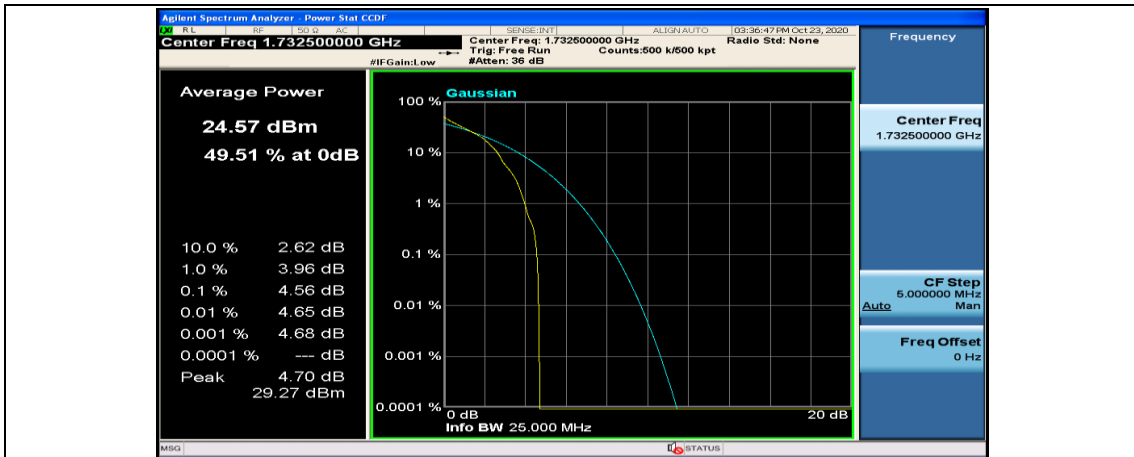

(Channel Bandwidth: 5 MHz)_MCH_QPSK_1RB#24