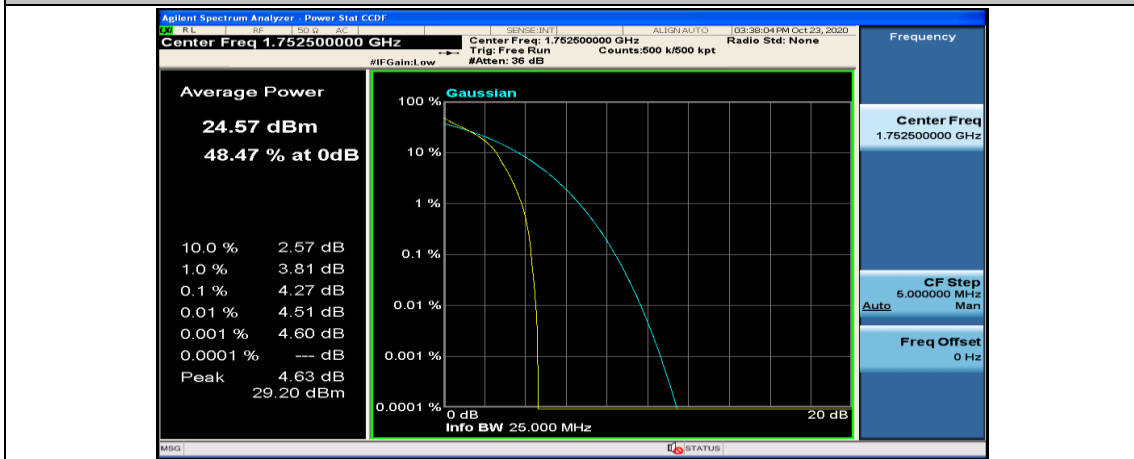

(Channel Bandwidth: 5 MHz)_HCH_QPSK_1RB#0