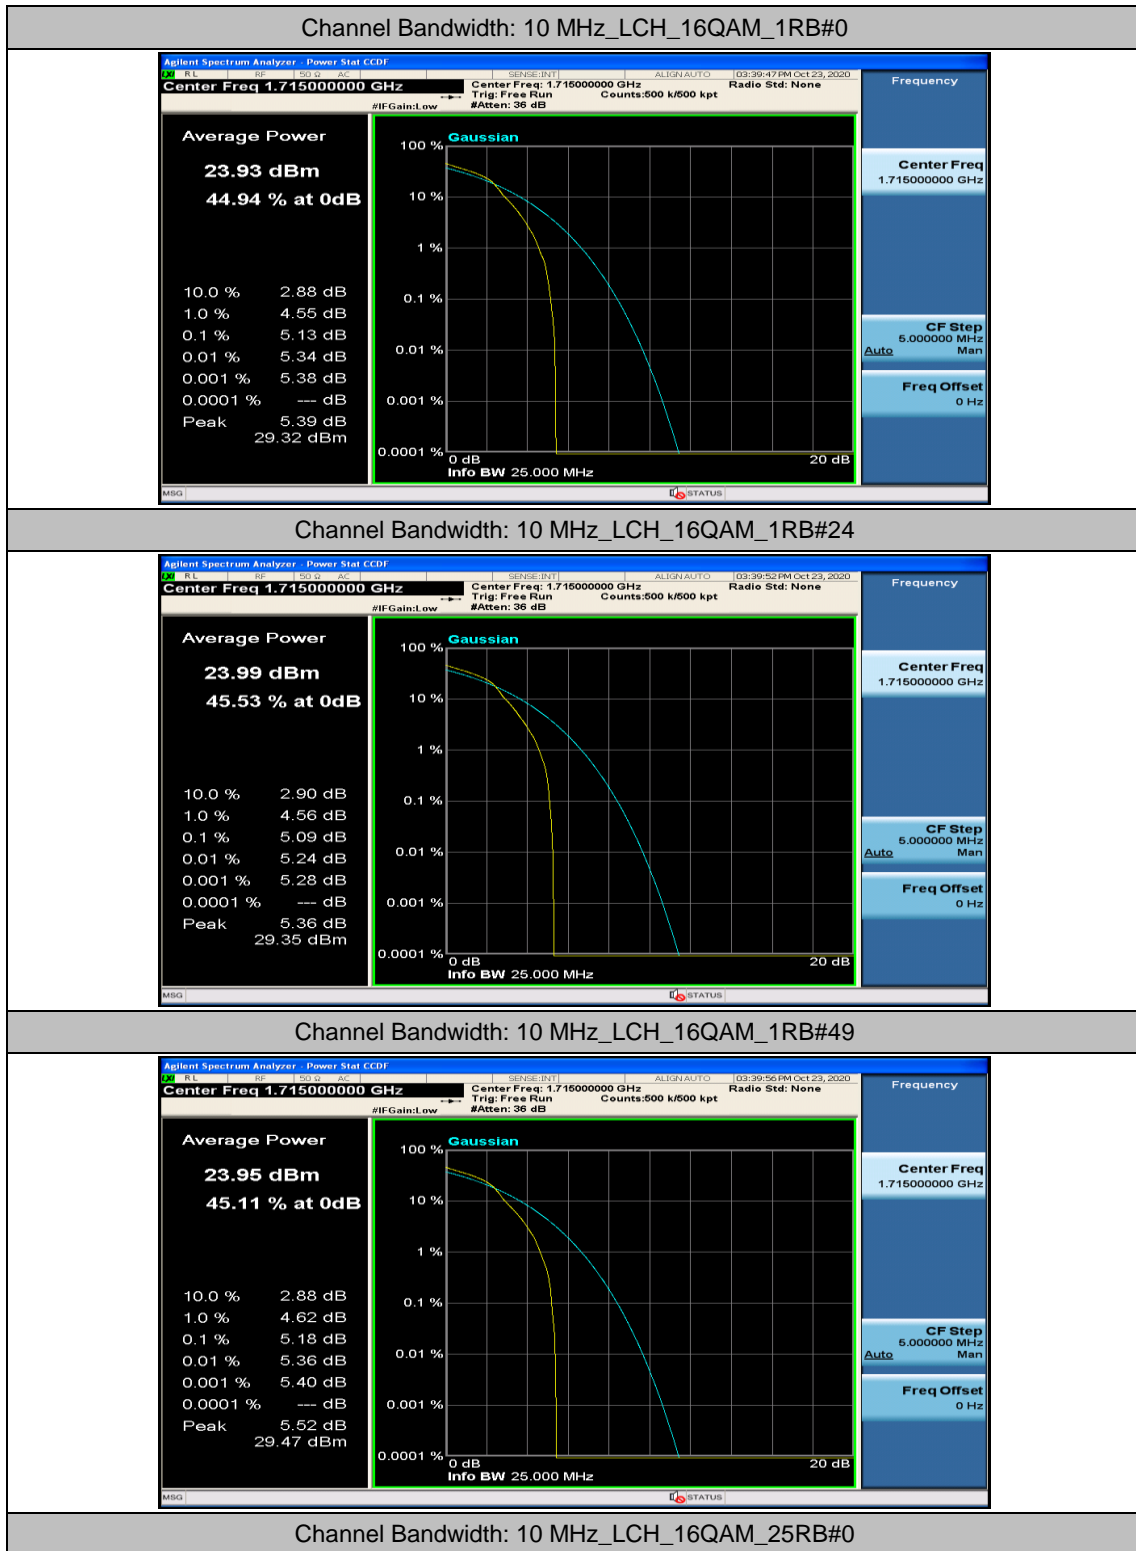

Channel Bandwidth: 10 MHz

Channel Bandwidth: 10 MHz_MCH_QPSK_1RB#0

Channel Bandwidth: 10 MHz_MCH_QPSK_1RB#24

Channel Bandwidth: 10 MHz_MCH_QPSK_1RB#49

Channel Bandwidth: 10 MHz_MCH_16QAM_1RB#0

Channel Bandwidth: 10 MHz_MCH_16QAM_1RB#24

Channel Bandwidth: 10 MHz_MCH_16QAM_1RB#49