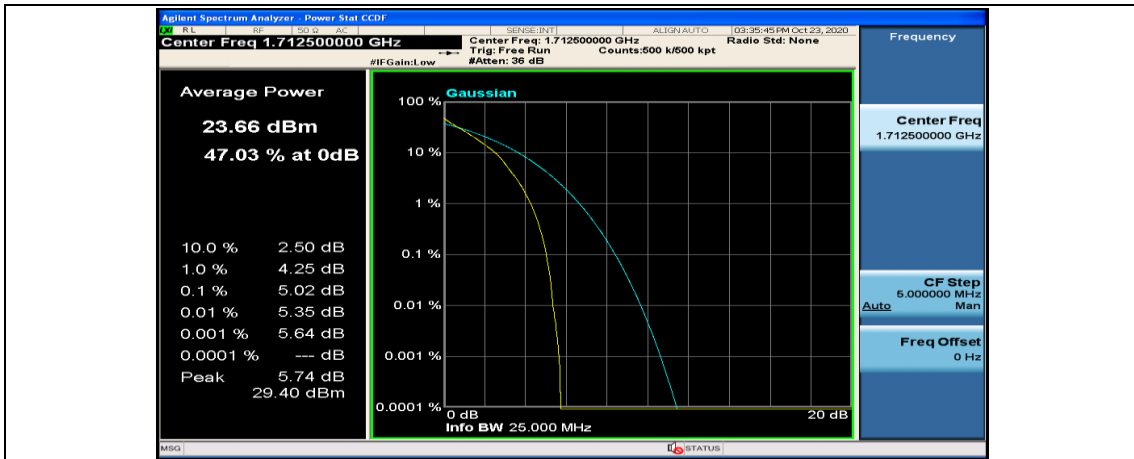

(Channel Bandwidth: 3 MHz)_HCH_16QAM_1RB#7

(Channel Bandwidth: 3 MHz)_HCH_16QAM_1RB#14

(Channel Bandwidth: 3 MHz)_HCH_16QAM_8RB#0

(Channel Bandwidth: 3 MHz)_HCH_16QAM_8RB#4

(Channel Bandwidth: 3 MHz)_HCH_16QAM_8RB#7

(Channel Bandwidth: 3 MHz)_HCH_16QAM_15RB#0

Channel Bandwidth: 5 MHz

(Channel Bandwidth: 5 MHz)_LCH_QPSK_12RB#6

(Channel Bandwidth: 5 MHz)_LCH_QPSK_12RB#13

(Channel Bandwidth: 5 MHz)_LCH_QPSK_25RB#0

(Channel Bandwidth: 5 MHz)_MCH_QPSK_1RB#0