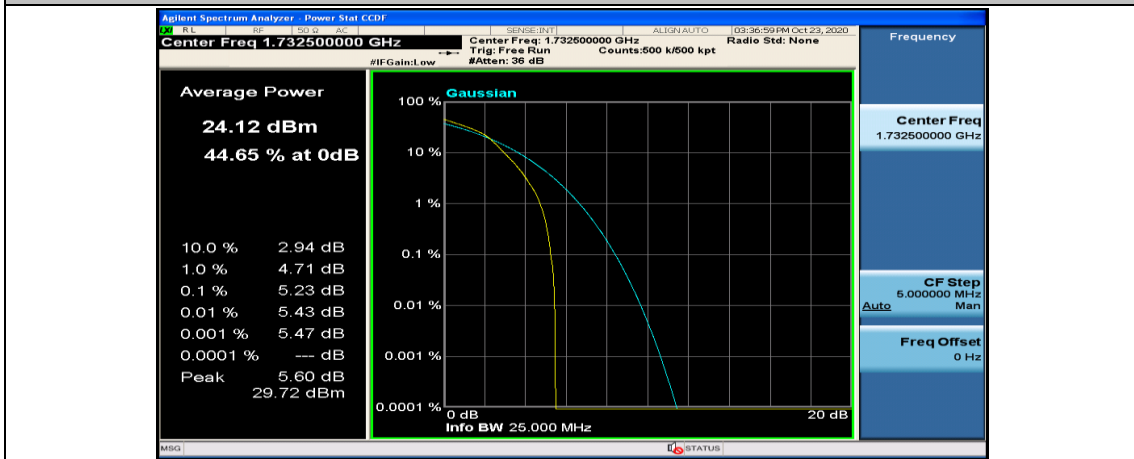

(Channel Bandwidth: 5 MHz)_MCH_16QAM_1RB#12