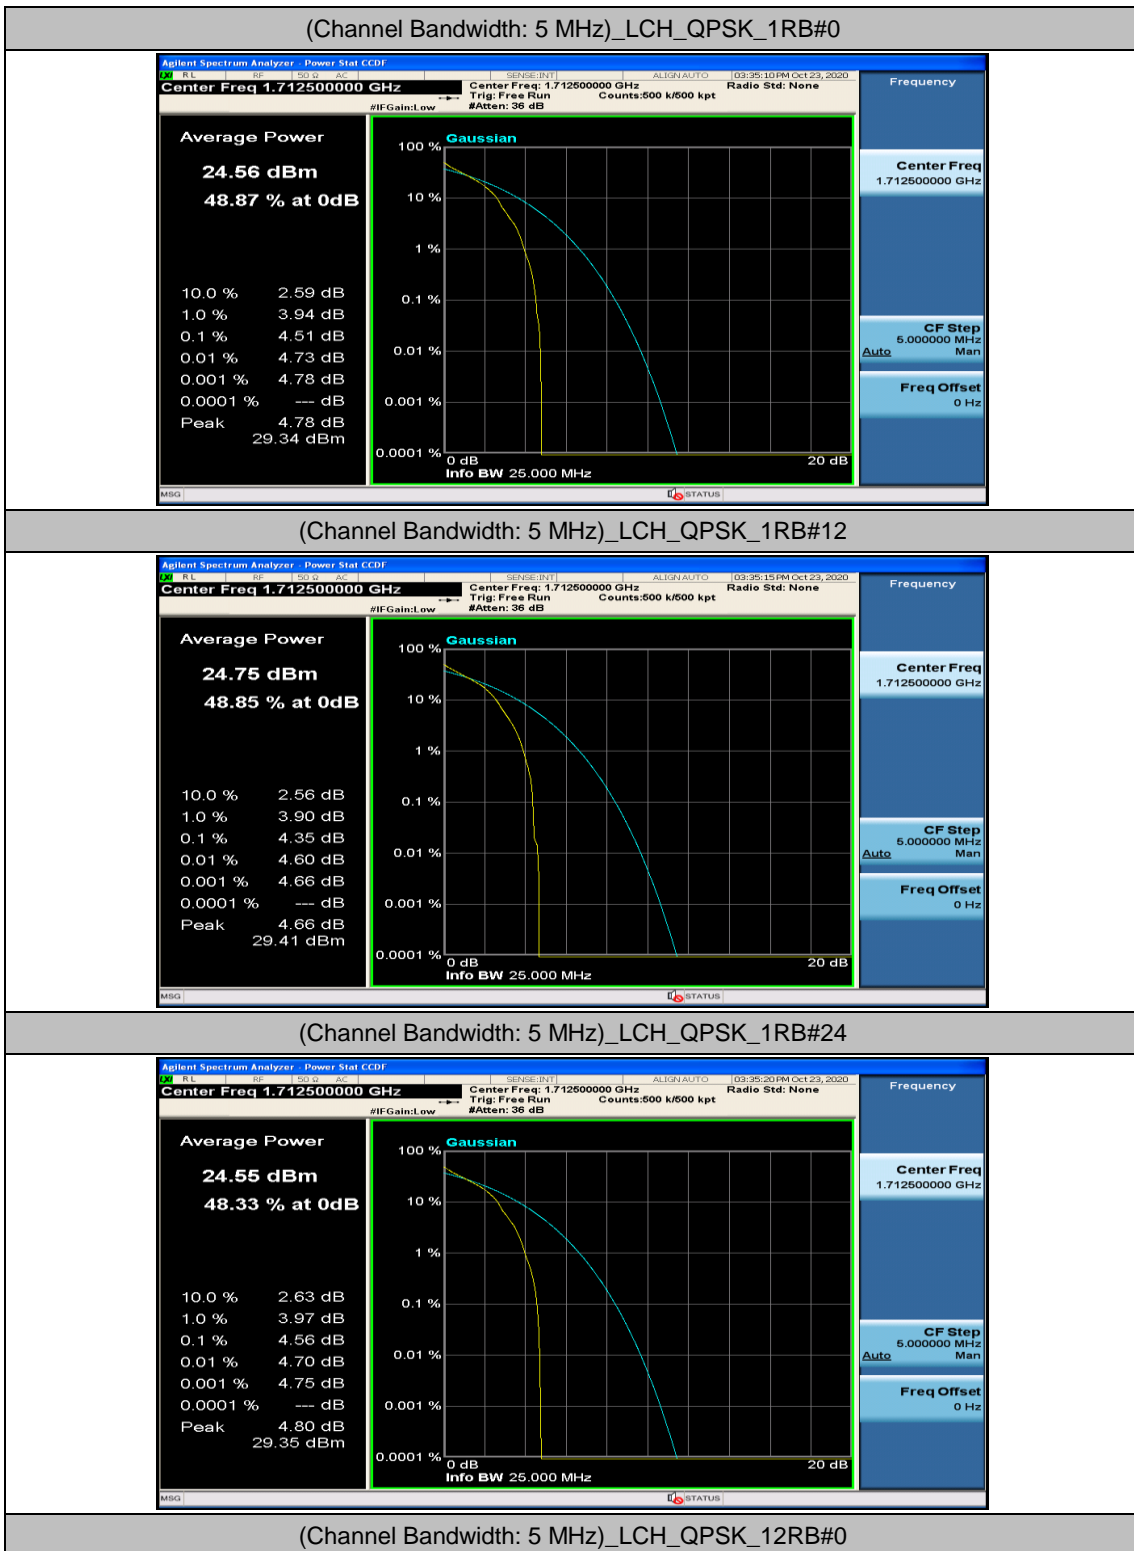

(Channel Bandwidth: 3 MHz)_HCH_16QAM_1RB#7

(Channel Bandwidth: 3 MHz)_HCH_16QAM_1RB#14

(Channel Bandwidth: 3 MHz)_HCH_16QAM_8RB#0

(Channel Bandwidth: 3 MHz)_HCH_16QAM_8RB#4

(Channel Bandwidth: 3 MHz)_HCH_16QAM_8RB#7

(Channel Bandwidth: 3 MHz)_HCH_16QAM_15RB#0

Channel Bandwidth: 5 MHz

(Channel Bandwidth: 5 MHz)_LCH_QPSK_12RB#6

(Channel Bandwidth: 5 MHz)_LCH_QPSK_12RB#13

(Channel Bandwidth: 5 MHz)_LCH_QPSK_25RB#0

(Channel Bandwidth: 5 MHz)_MCH_QPSK_1RB#0