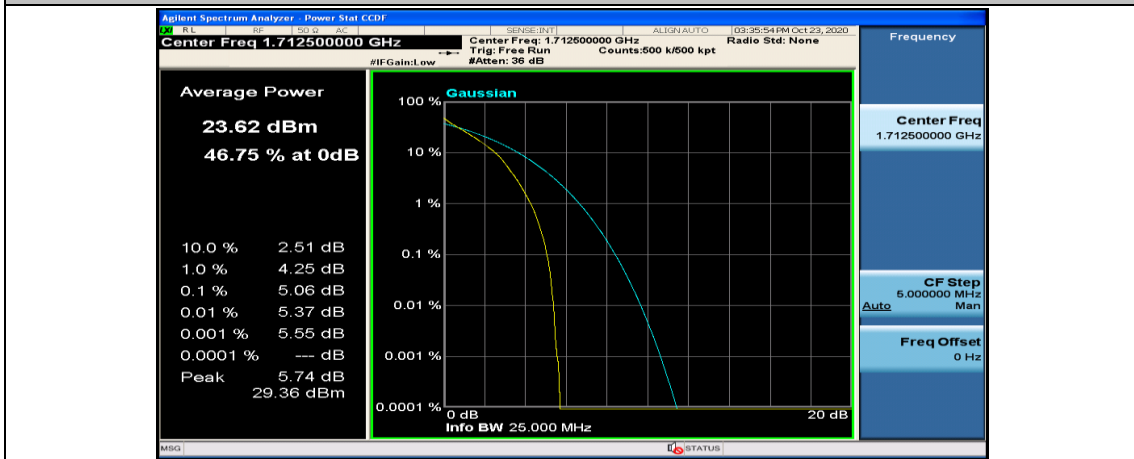

(Channel Bandwidth: 3 MHz)_HCH_16QAM_15RB#0

Channel Bandwidth: 5 MHz

(Channel Bandwidth: 5 MHz)_LCH_QPSK_12RB#6

(Channel Bandwidth: 5 MHz)_LCH_QPSK_12RB#13

(Channel Bandwidth: 5 MHz)_LCH_QPSK_25RB#0

(Channel Bandwidth: 5 MHz)_MCH_QPSK_1RB#0