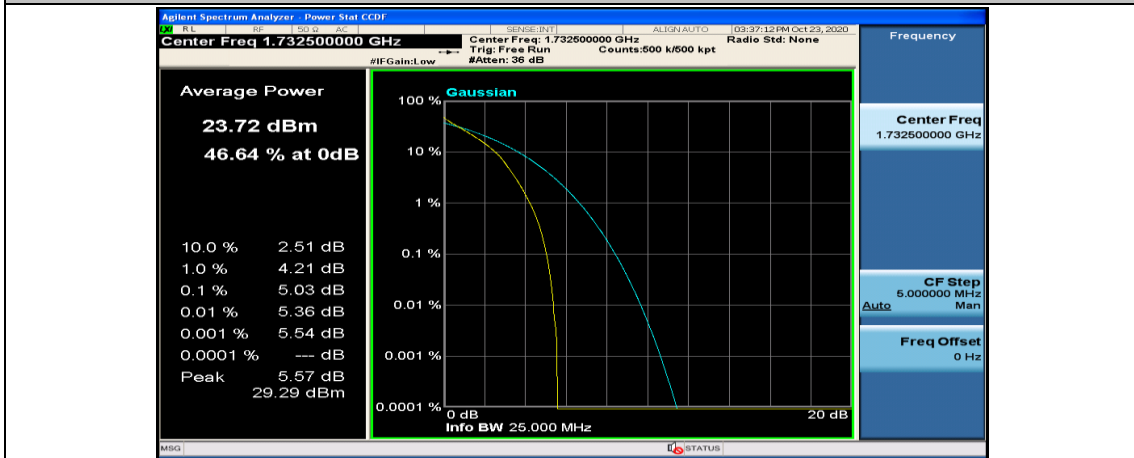

(Channel Bandwidth: 5 MHz)_MCH_QPSK_12RB#0