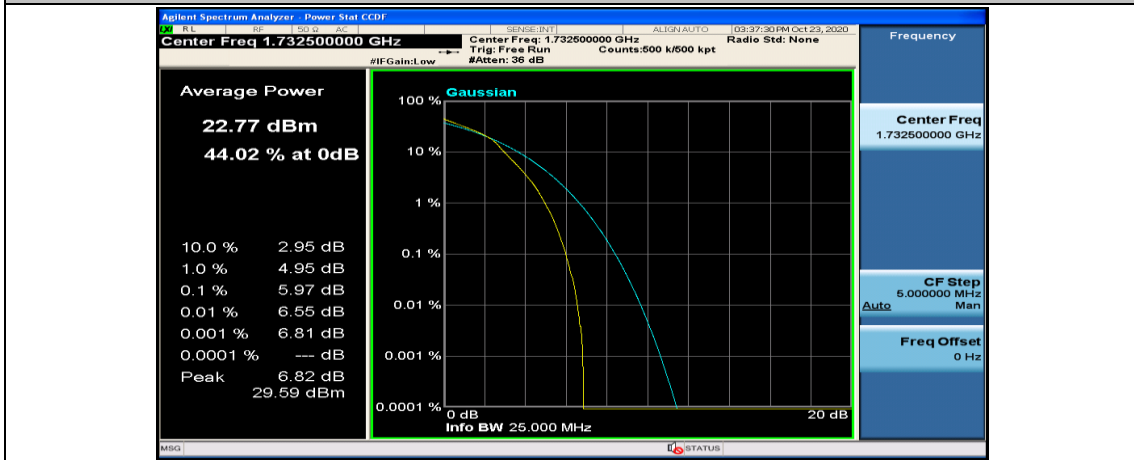

(Channel Bandwidth: 5 MHz)_LCH_16QAM_25RB#0

(Channel Bandwidth: 5 MHz)_MCH_16QAM_1RB#0

(Channel Bandwidth: 5 MHz)_MCH_16QAM_1RB#12

(Channel Bandwidth: 5 MHz)_MCH_16QAM_1RB#24

(Channel Bandwidth: 5 MHz)_MCH_16QAM_12RB#0