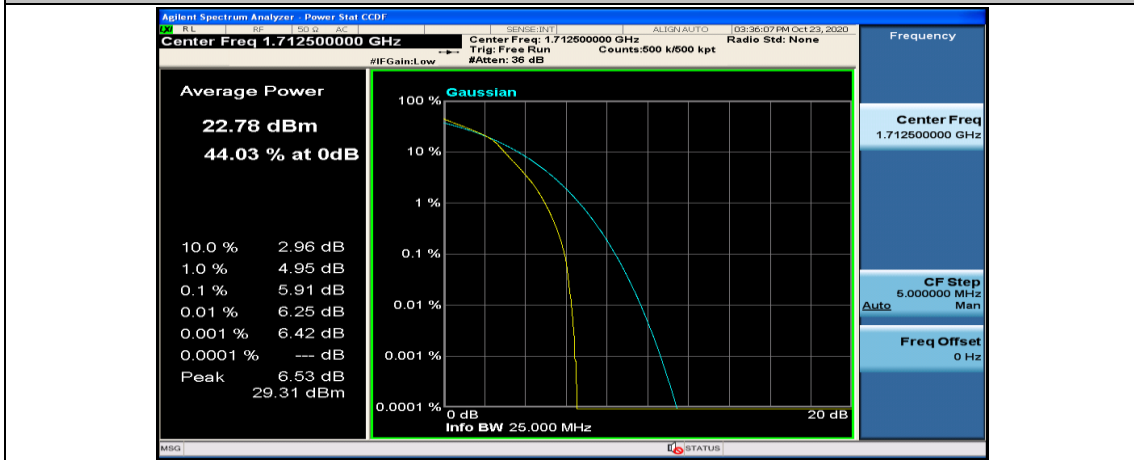

(Channel Bandwidth: 5 MHz)_HCH_QPSK_12RB#6

(Channel Bandwidth: 5 MHz)_HCH_QPSK_12RB#13

(Channel Bandwidth: 5 MHz)_HCH_QPSK_25RB#0

(Channel Bandwidth: 5 MHz)_LCH_16QAM_12RB#6

(Channel Bandwidth: 5 MHz)_LCH_16QAM_12RB#13