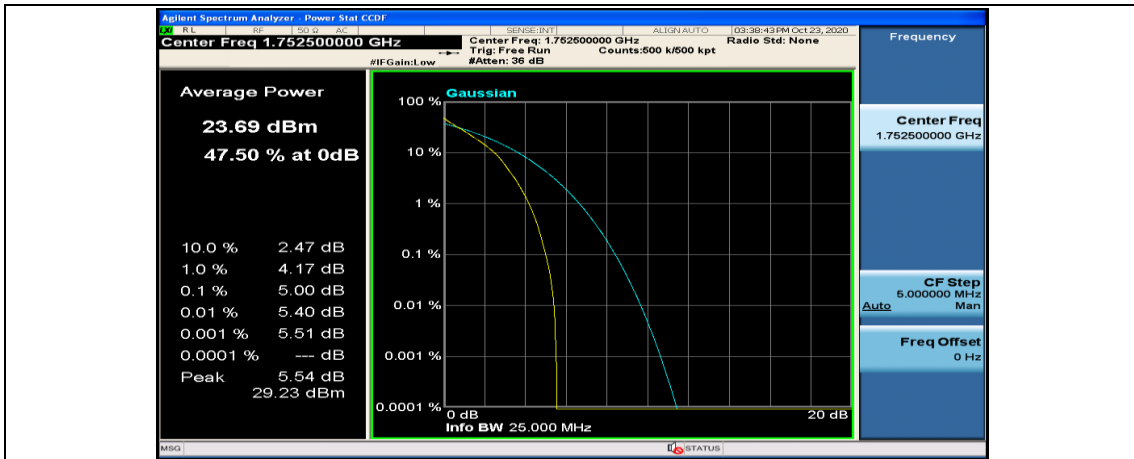

(Channel Bandwidth: 5 MHz)_HCH_QPSK_12RB#6