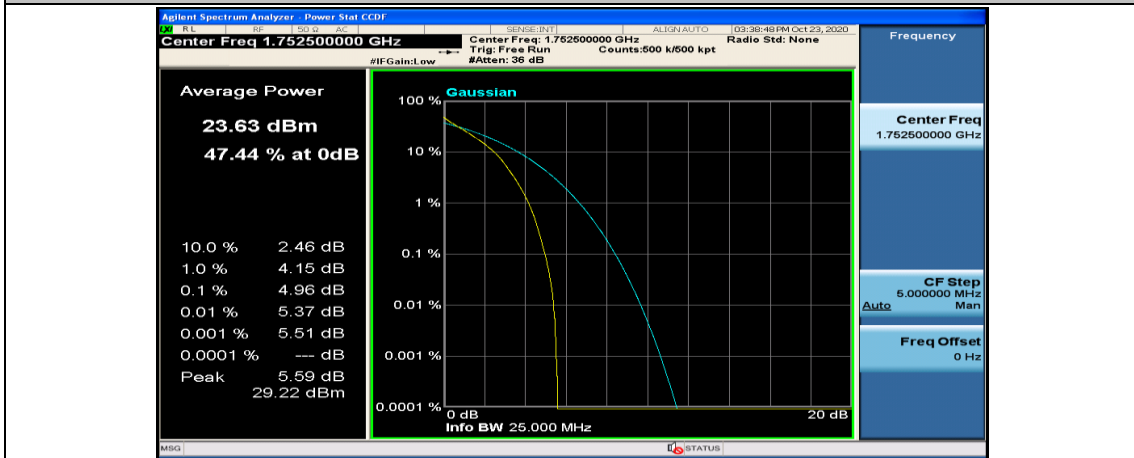

(Channel Bandwidth: 5 MHz)_HCH_QPSK_12RB#13