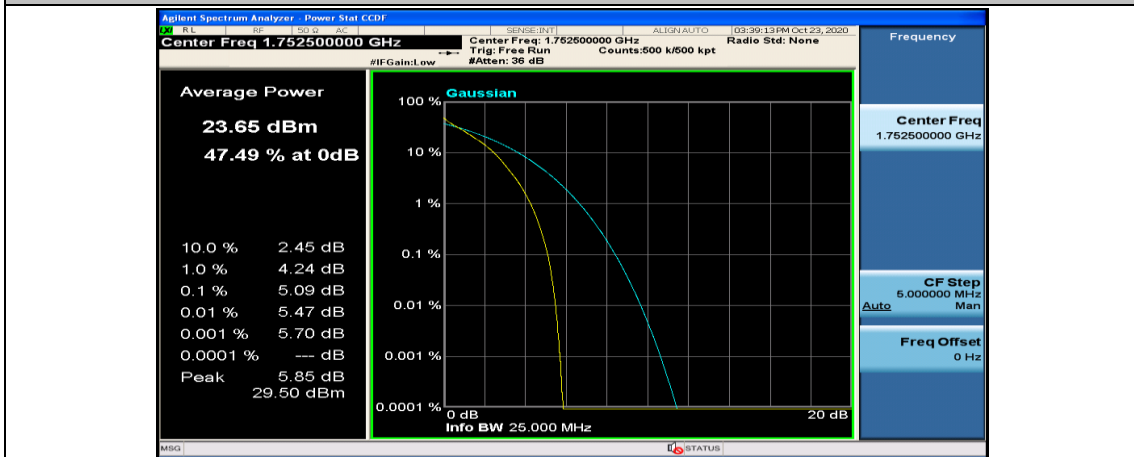

(Channel Bandwidth: 5 MHz)_HCH_QPSK_25RB#0