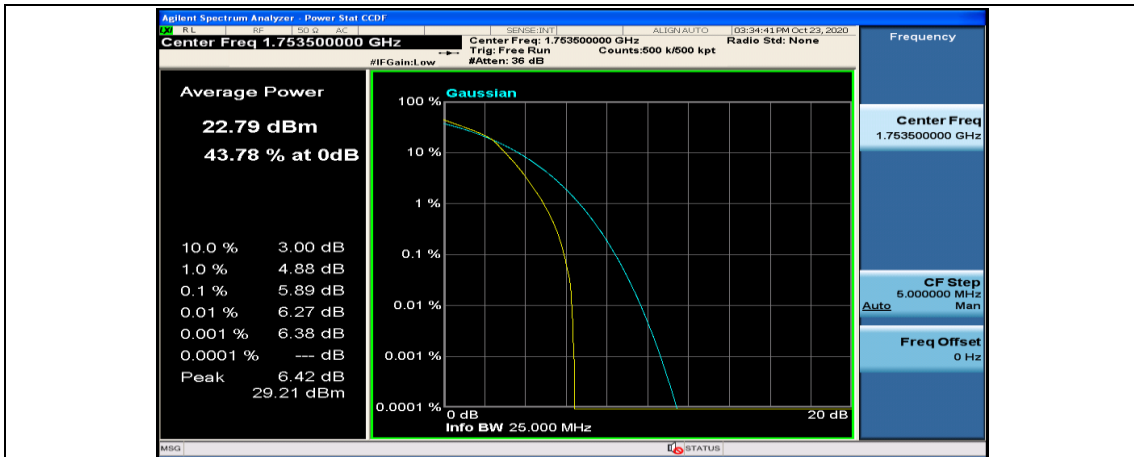

(Channel Bandwidth: 3 MHz)_HCH_16QAM_1RB#7

(Channel Bandwidth: 3 MHz)_HCH_16QAM_1RB#14

(Channel Bandwidth: 3 MHz)_HCH_16QAM_8RB#0

(Channel Bandwidth: 3 MHz)_HCH_16QAM_8RB#4

(Channel Bandwidth: 3 MHz)_HCH_16QAM_8RB#7

(Channel Bandwidth: 3 MHz)_HCH_16QAM_15RB#0

Channel Bandwidth: 5 MHz

(Channel Bandwidth: 5 MHz)_LCH_QPSK_12RB#6

(Channel Bandwidth: 5 MHz)_LCH_QPSK_12RB#13

(Channel Bandwidth: 5 MHz)_LCH_QPSK_25RB#0

(Channel Bandwidth: 5 MHz)_MCH_QPSK_1RB#0