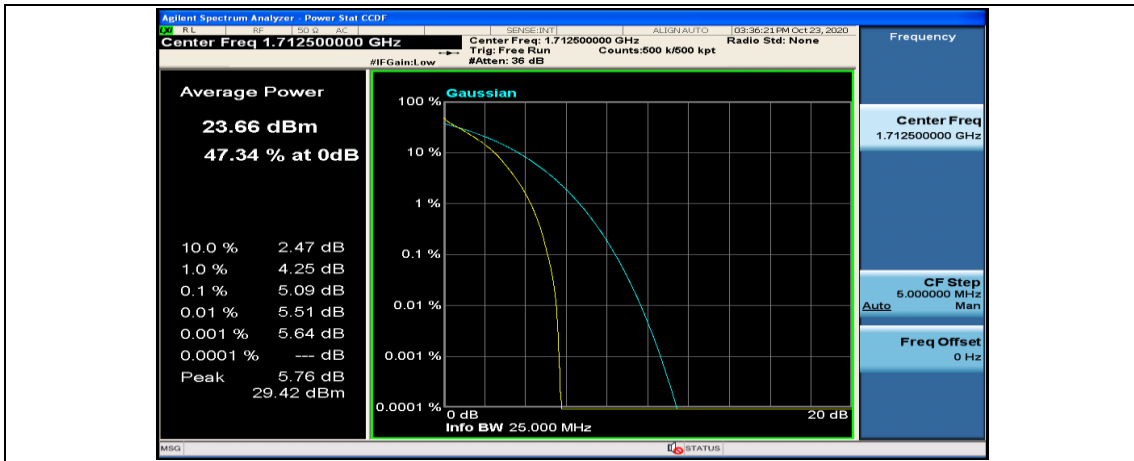

(Channel Bandwidth: 3 MHz)_HCH_16QAM_15RB#0

Channel Bandwidth: 5 MHz

(Channel Bandwidth: 5 MHz)_LCH_QPSK_12RB#6

(Channel Bandwidth: 5 MHz)_LCH_QPSK_12RB#13

(Channel Bandwidth: 5 MHz)_LCH_QPSK_25RB#0

(Channel Bandwidth: 5 MHz)_MCH_QPSK_1RB#0