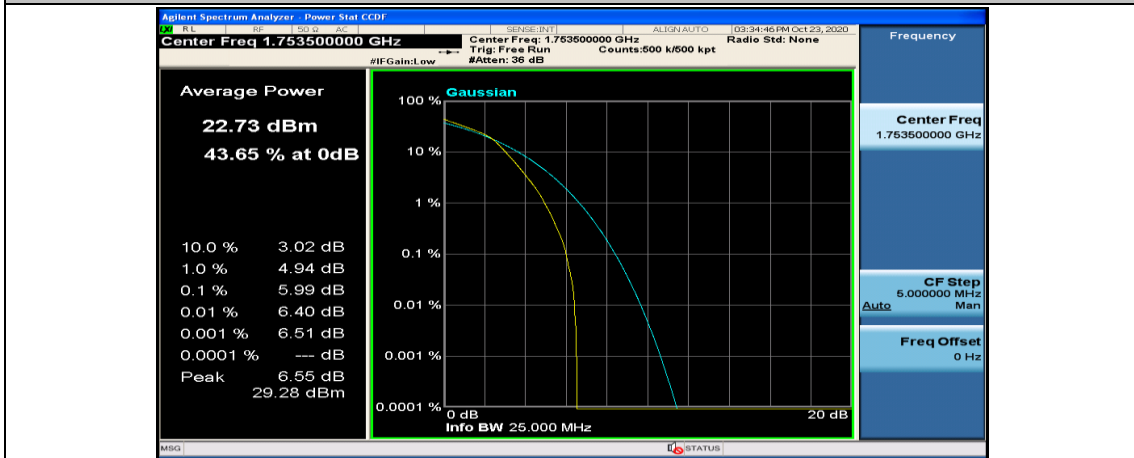

(Channel Bandwidth: 3 MHz)_HCH_16QAM_1RB#7

(Channel Bandwidth: 3 MHz)_HCH_16QAM_1RB#14

(Channel Bandwidth: 3 MHz)_HCH_16QAM_8RB#0

(Channel Bandwidth: 3 MHz)_HCH_16QAM_8RB#4

(Channel Bandwidth: 3 MHz)_HCH_16QAM_8RB#7

(Channel Bandwidth: 3 MHz)_HCH_16QAM_15RB#0

Channel Bandwidth: 5 MHz

(Channel Bandwidth: 5 MHz)_LCH_QPSK_12RB#6

(Channel Bandwidth: 5 MHz)_LCH_QPSK_12RB#13

(Channel Bandwidth: 5 MHz)_LCH_QPSK_25RB#0

(Channel Bandwidth: 5 MHz)_MCH_QPSK_1RB#0