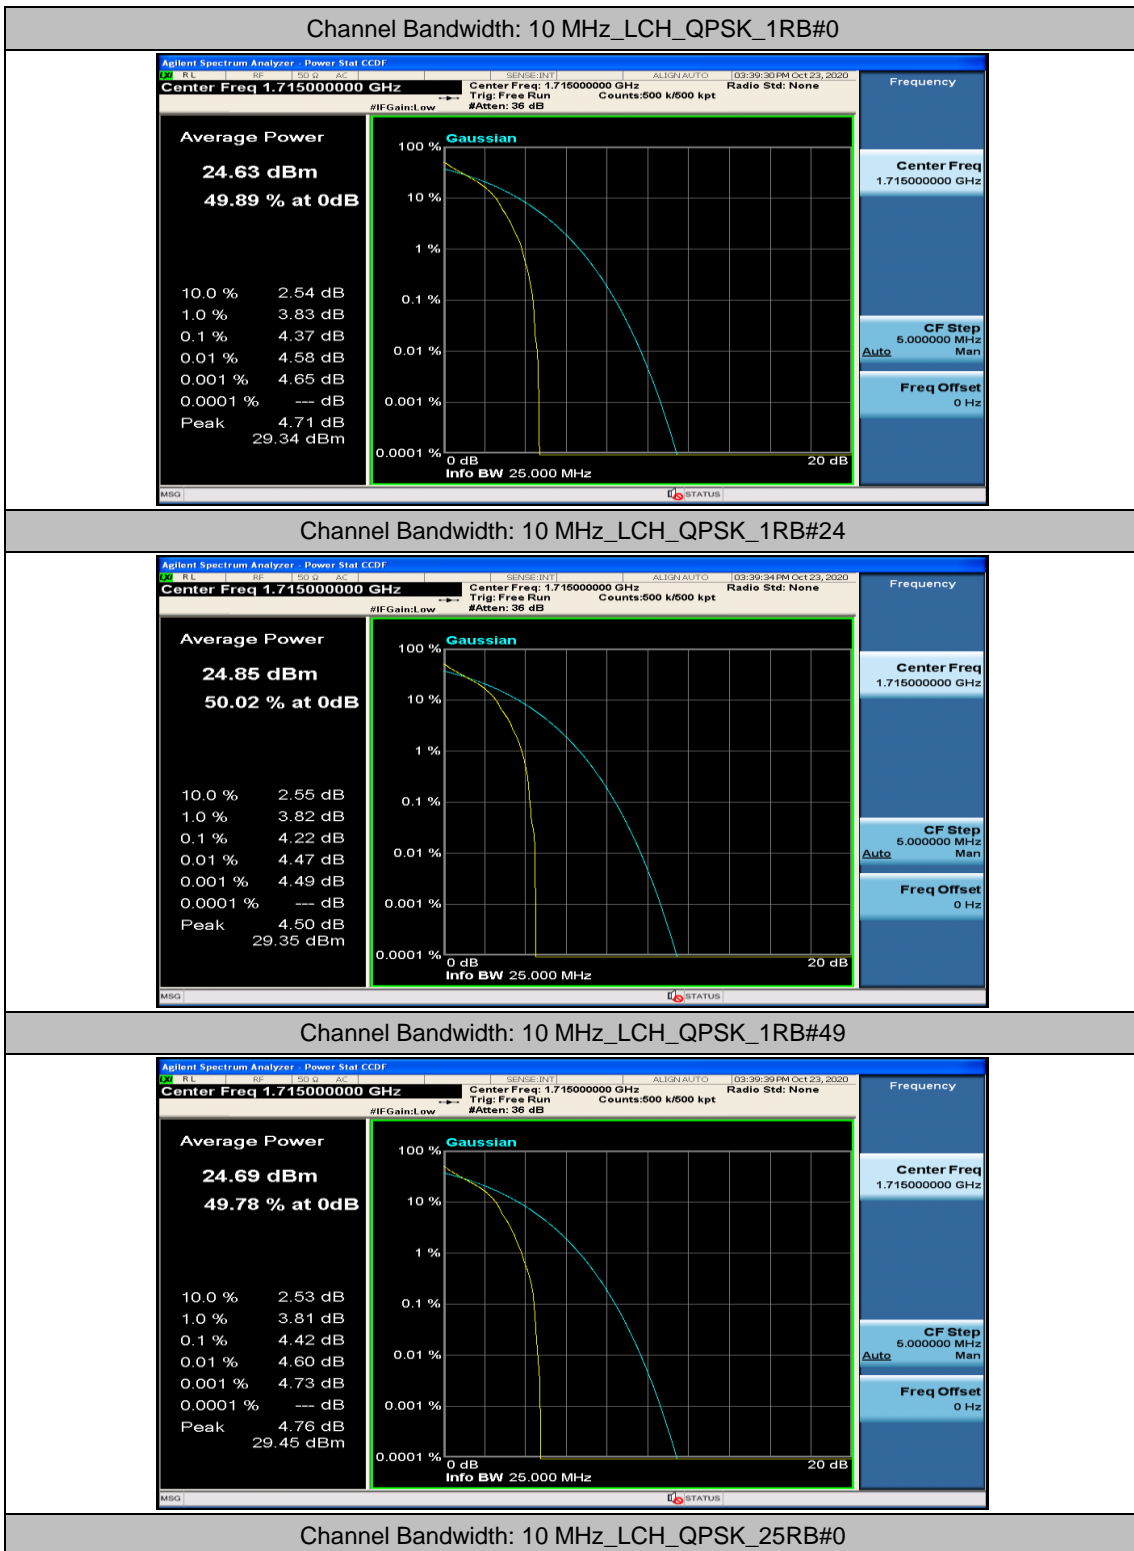

Channel Bandwidth: 10 MHz