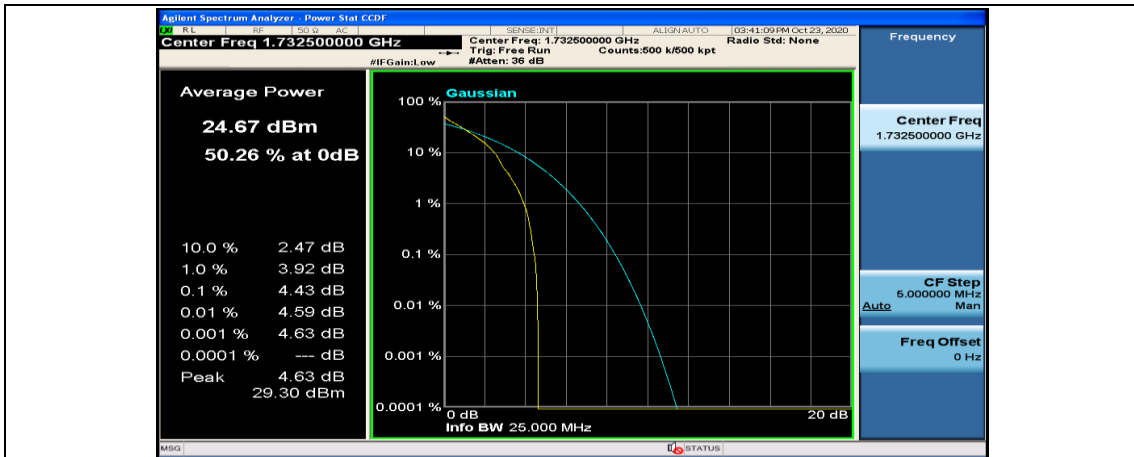

Channel Bandwidth: 10 MHz_MCH_QPSK_1RB#49