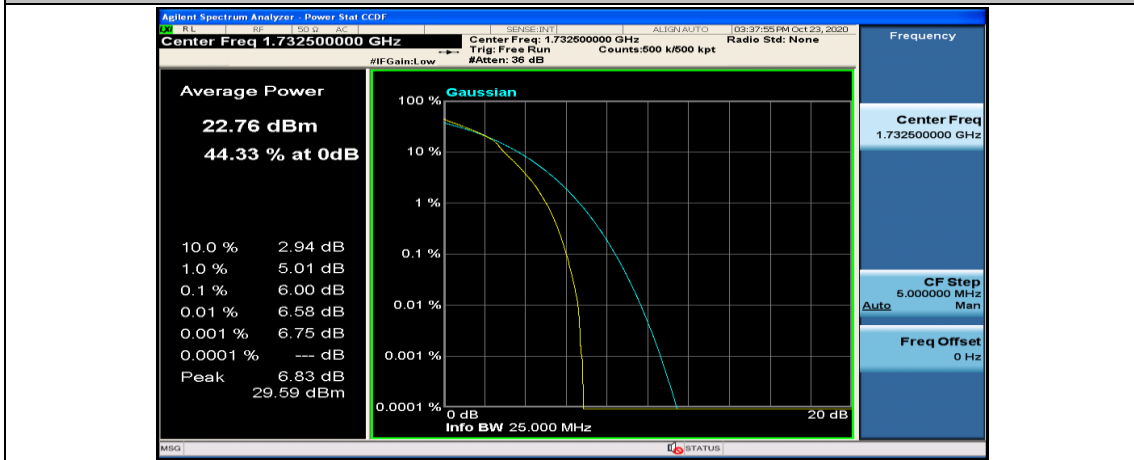

(Channel Bandwidth: 5 MHz)_MCH_16QAM_25RB#0