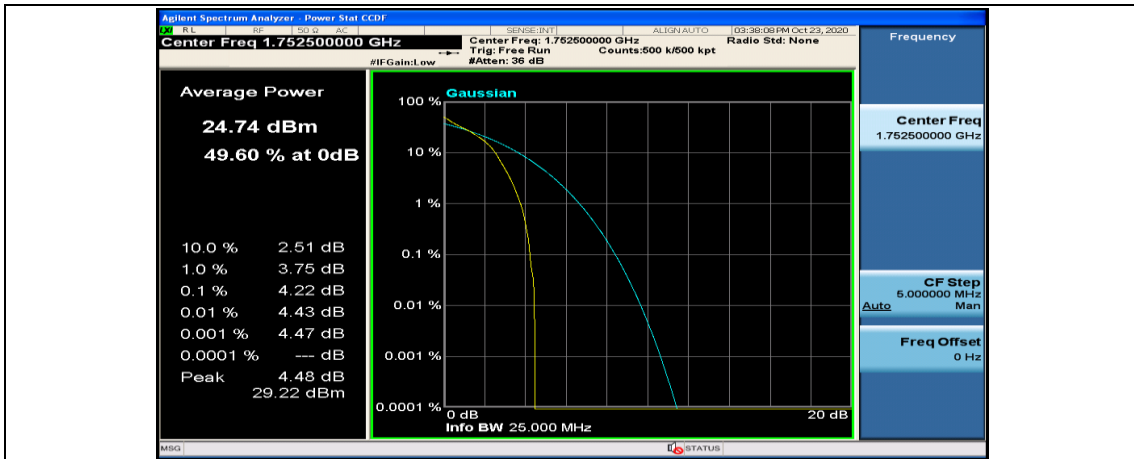

(Channel Bandwidth: 5 MHz)_HCH_QPSK_1RB#12