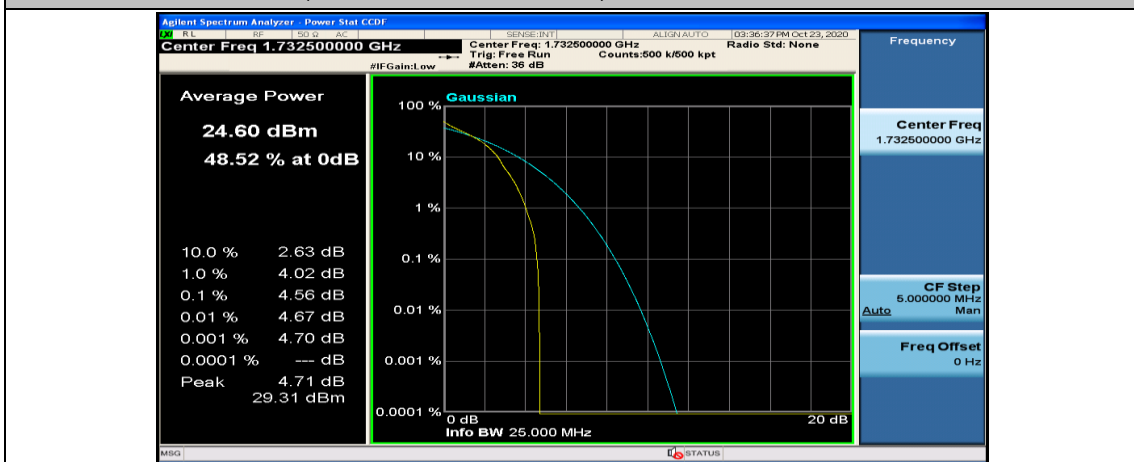

(Channel Bandwidth: 3 MHz)_HCH_16QAM_15RB#0

Channel Bandwidth: 5 MHz

(Channel Bandwidth: 5 MHz)_LCH_QPSK_12RB#6

(Channel Bandwidth: 5 MHz)_LCH_QPSK_12RB#13

(Channel Bandwidth: 5 MHz)_LCH_QPSK_25RB#0

(Channel Bandwidth: 5 MHz)_MCH_QPSK_1RB#0

(Channel Bandwidth: 5 MHz)_MCH_QPSK_1RB#12

(Channel Bandwidth: 5 MHz)_MCH_QPSK_1RB#24

(Channel Bandwidth: 5 MHz)_MCH_QPSK_12RB#0

(Channel Bandwidth: 5 MHz)_MCH_QPSK_12RB#6

(Channel Bandwidth: 5 MHz)_MCH_QPSK_12RB#13