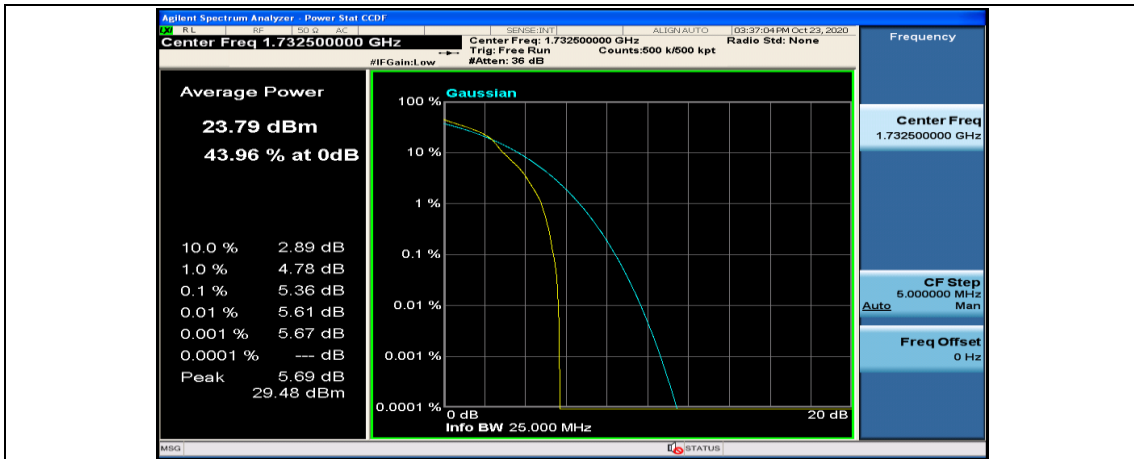

(Channel Bandwidth: 5 MHz)_LCH_16QAM_25RB#0

(Channel Bandwidth: 5 MHz)_MCH_16QAM_1RB#0

(Channel Bandwidth: 5 MHz)_MCH_16QAM_1RB#12

(Channel Bandwidth: 5 MHz)_MCH_16QAM_1RB#24

(Channel Bandwidth: 5 MHz)_MCH_16QAM_12RB#0