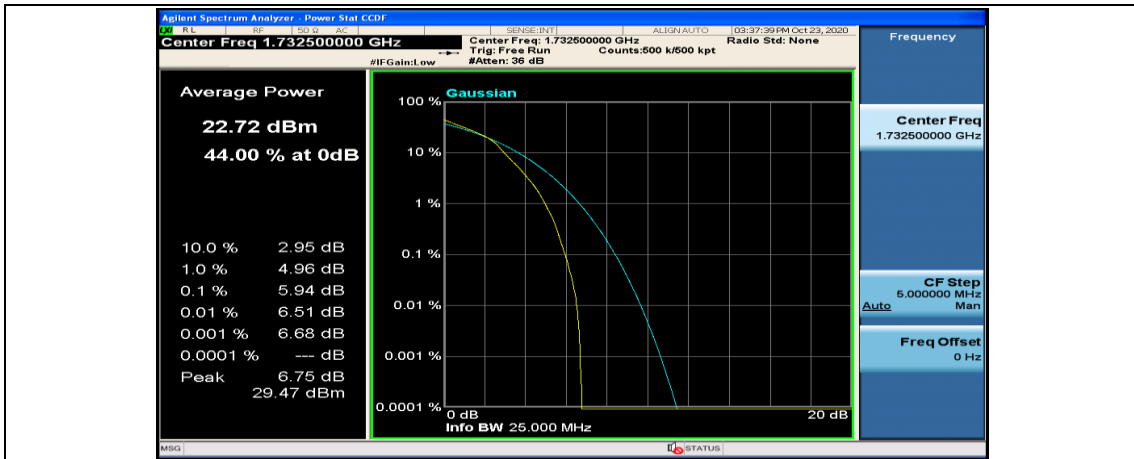

(Channel Bandwidth: 5 MHz)_MCH_16QAM_12RB#13