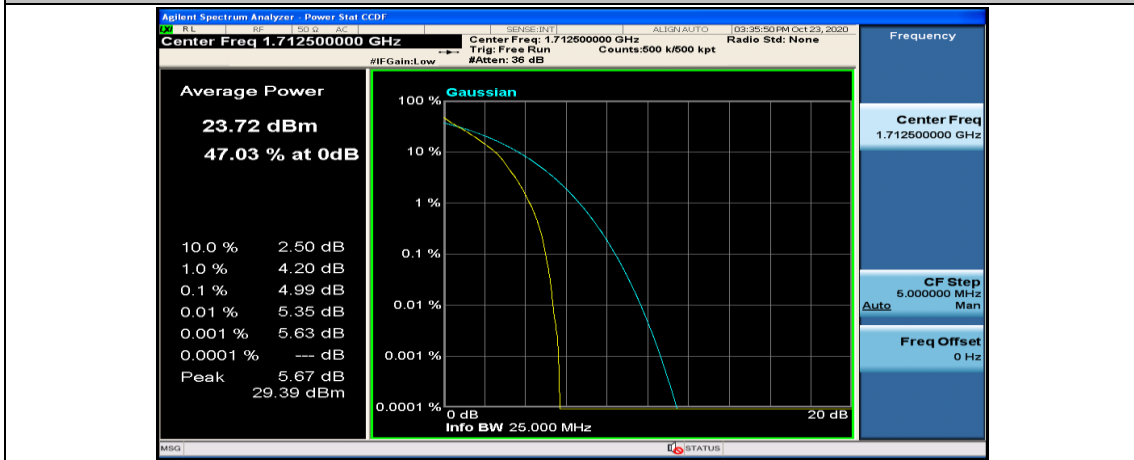

(Channel Bandwidth: 3 MHz)_HCH_16QAM_15RB#0

Channel Bandwidth: 5 MHz

(Channel Bandwidth: 5 MHz)_LCH_QPSK_12RB#6

(Channel Bandwidth: 5 MHz)_LCH_QPSK_12RB#13

(Channel Bandwidth: 5 MHz)_LCH_QPSK_25RB#0

(Channel Bandwidth: 5 MHz)_MCH_QPSK_1RB#0