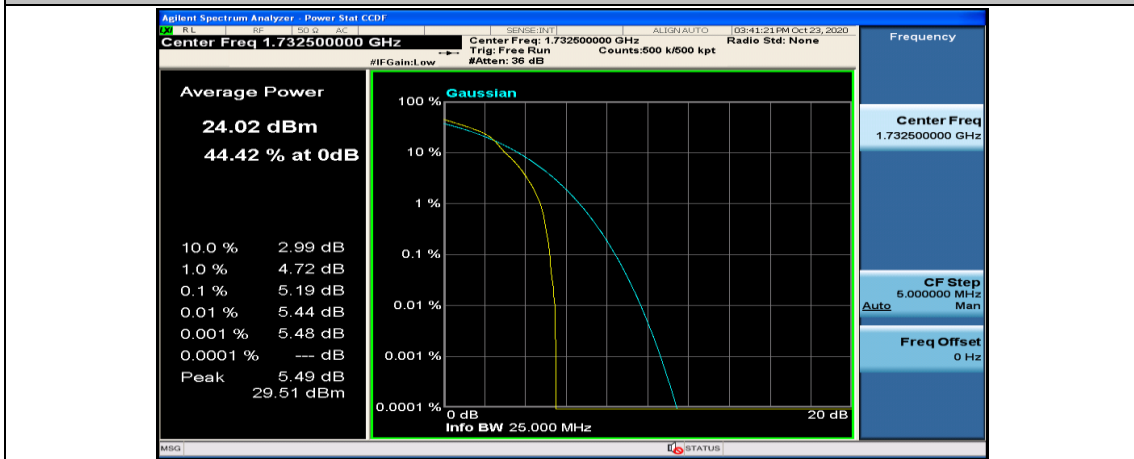

Channel Bandwidth: 10 MHz

Channel Bandwidth: 10 MHz_MCH_QPSK_1RB#0

Channel Bandwidth: 10 MHz_MCH_QPSK_1RB#24

Channel Bandwidth: 10 MHz_MCH_QPSK_1RB#49

Channel Bandwidth: 10 MHz_MCH_16QAM_1RB#0

Channel Bandwidth: 10 MHz_MCH_16QAM_1RB#24