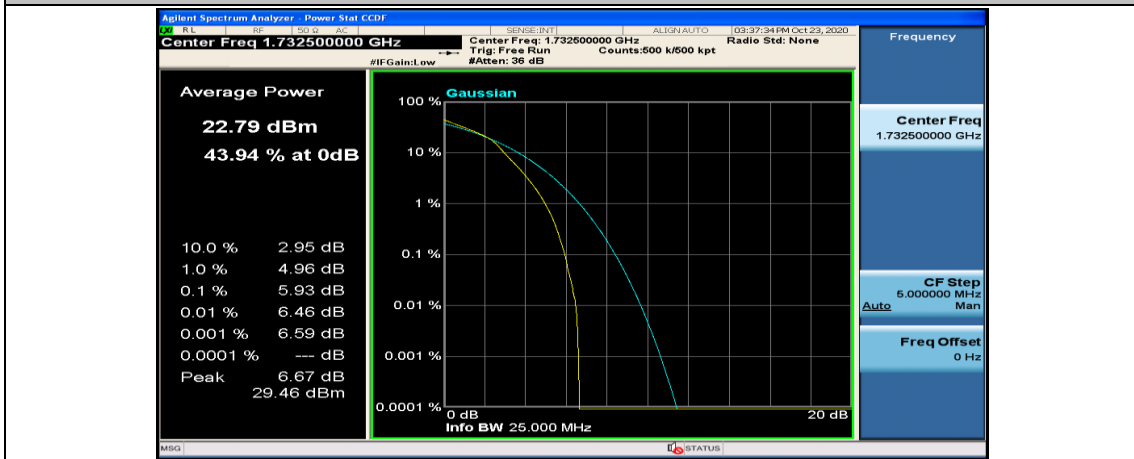

(Channel Bandwidth: 5 MHz)_MCH_16QAM_12RB#6