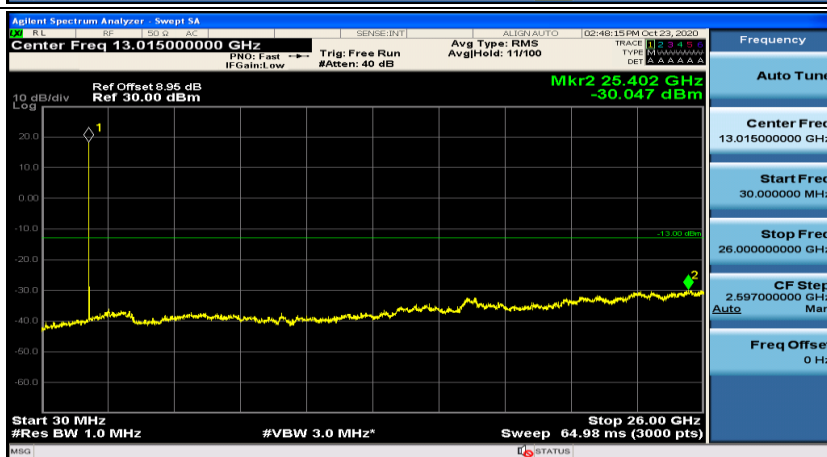

Channel Bandwidth: 15 MHz

(Channel Bandwidth:15 MHz)_MCH_QPSK_1RB#0

(Channel Bandwidth:15 MHz)_MCH_QPSK_1RB#37

(Channel Bandwidth:15 MHz)_MCH_16QAM_1RB#0

(Channel Bandwidth:15 MHz)_MCH_16QAM_1RB#37

Channel Bandwidth: 20 MHz