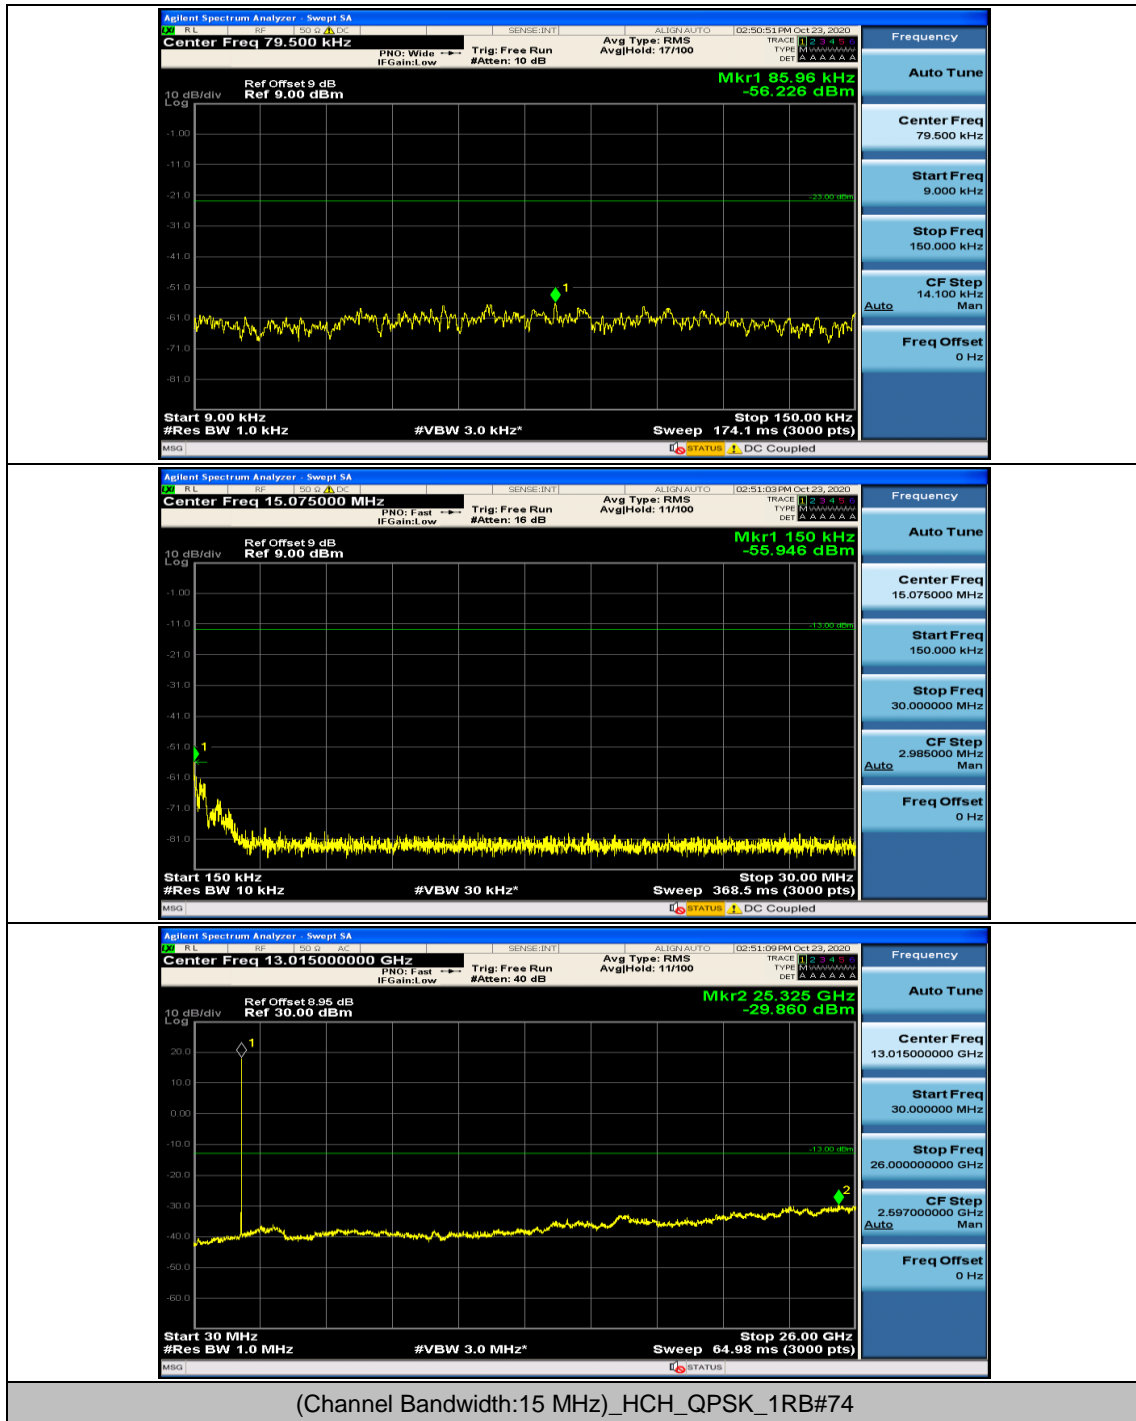

Channel Bandwidth: 15 MHz

(Channel Bandwidth:15 MHz)_MCH_QPSK_1RB#0

(Channel Bandwidth:15 MHz)_MCH_QPSK_1RB#37

(Channel Bandwidth:15 MHz)_MCH_16QAM_1RB#0

(Channel Bandwidth:15 MHz)_MCH_16QAM_1RB#37

Channel Bandwidth: 20 MHz