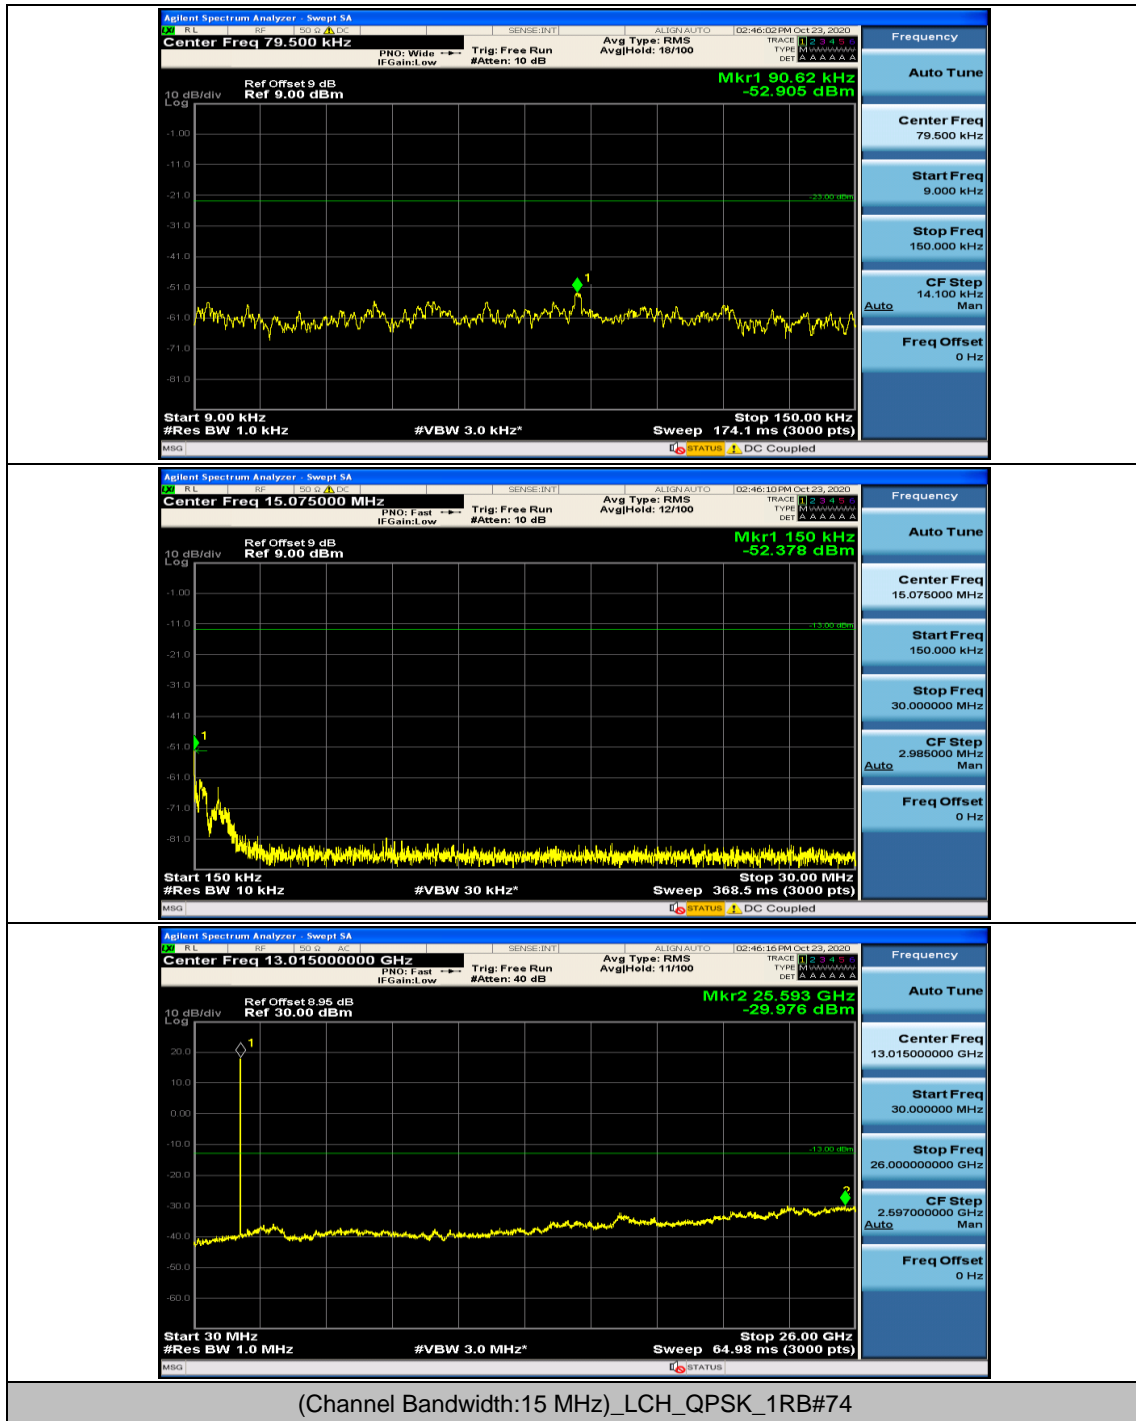

Channel Bandwidth: 15 MHz

(Channel Bandwidth:15 MHz)_MCH_QPSK_1RB#0

(Channel Bandwidth:15 MHz)_MCH_QPSK_1RB#37

(Channel Bandwidth:15 MHz)_MCH_16QAM_1RB#0

(Channel Bandwidth:15 MHz)_MCH_16QAM_1RB#37

Channel Bandwidth: 20 MHz