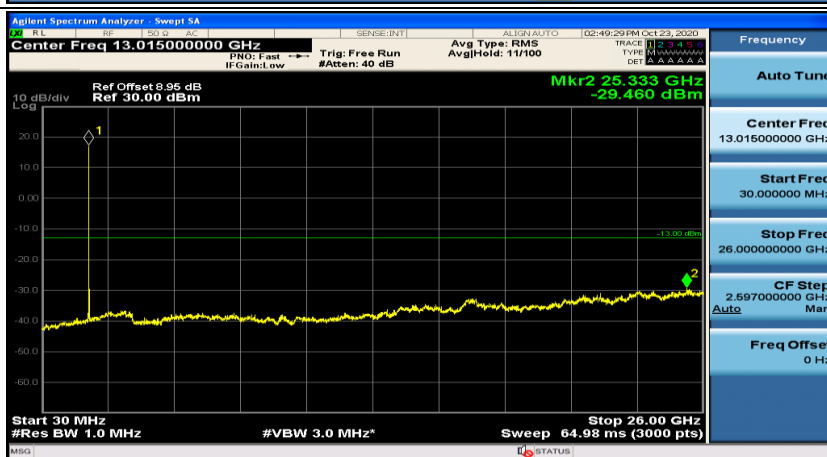

Channel Bandwidth: 15 MHz

(Channel Bandwidth:15 MHz)_MCH_QPSK_1RB#0

(Channel Bandwidth:15 MHz)_MCH_QPSK_1RB#37

(Channel Bandwidth:15 MHz)_MCH_16QAM_1RB#0

(Channel Bandwidth:15 MHz)_MCH_16QAM_1RB#37

Channel Bandwidth: 20 MHz