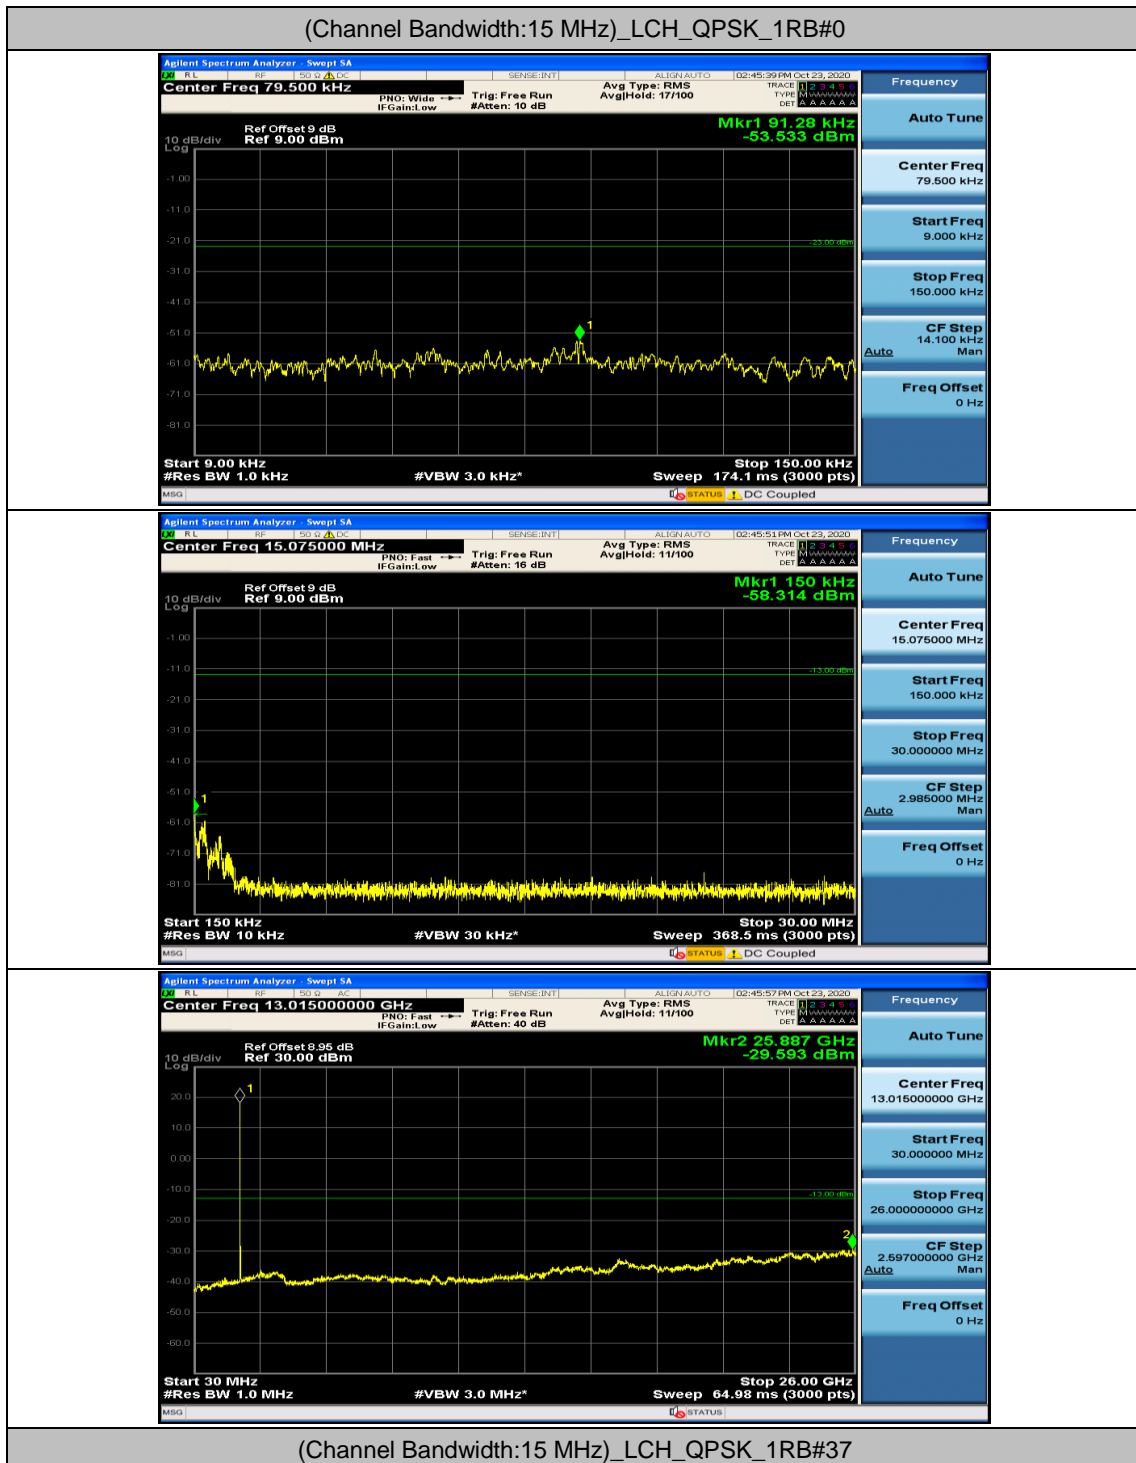

Channel Bandwidth: 15 MHz

(Channel Bandwidth:15 MHz)_MCH_QPSK_1RB#0

(Channel Bandwidth:15 MHz)_MCH_QPSK_1RB#37

(Channel Bandwidth:15 MHz)_MCH_16QAM_1RB#0

(Channel Bandwidth:15 MHz)_MCH_16QAM_1RB#37

Channel Bandwidth: 20 MHz