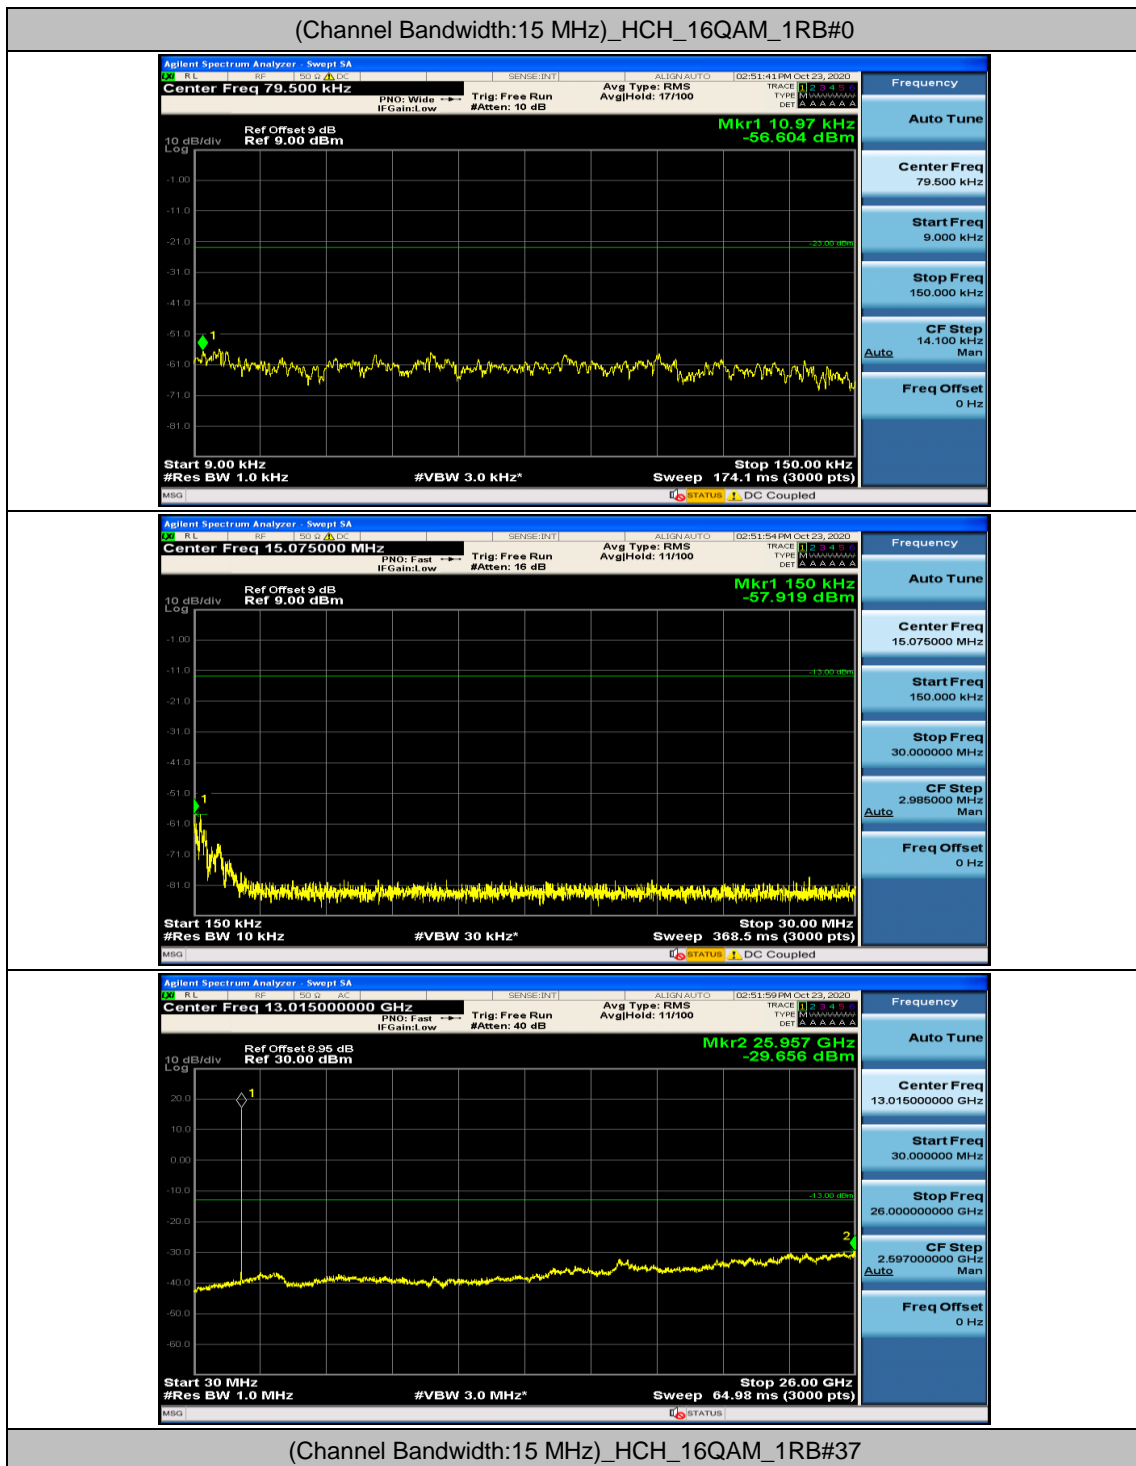

Channel Bandwidth: 15 MHz

(Channel Bandwidth:15 MHz)_MCH_QPSK_1RB#0

(Channel Bandwidth:15 MHz)_MCH_QPSK_1RB#37

(Channel Bandwidth:15 MHz)_MCH_16QAM_1RB#0

(Channel Bandwidth:15 MHz)_MCH_16QAM_1RB#37

Channel Bandwidth: 20 MHz