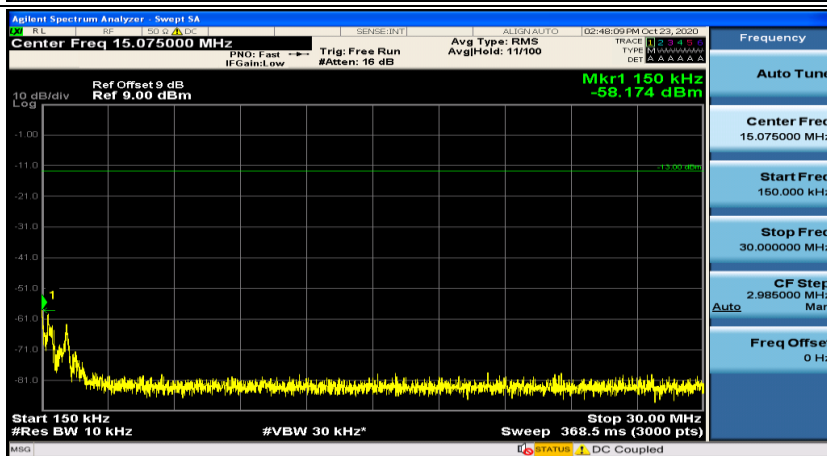

Channel Bandwidth: 15 MHz

(Channel Bandwidth:15 MHz)_MCH_QPSK_1RB#0

(Channel Bandwidth:15 MHz)_MCH_QPSK_1RB#37

(Channel Bandwidth:15 MHz)_MCH_16QAM_1RB#0

(Channel Bandwidth:15 MHz)_MCH_16QAM_1RB#37

Channel Bandwidth: 20 MHz