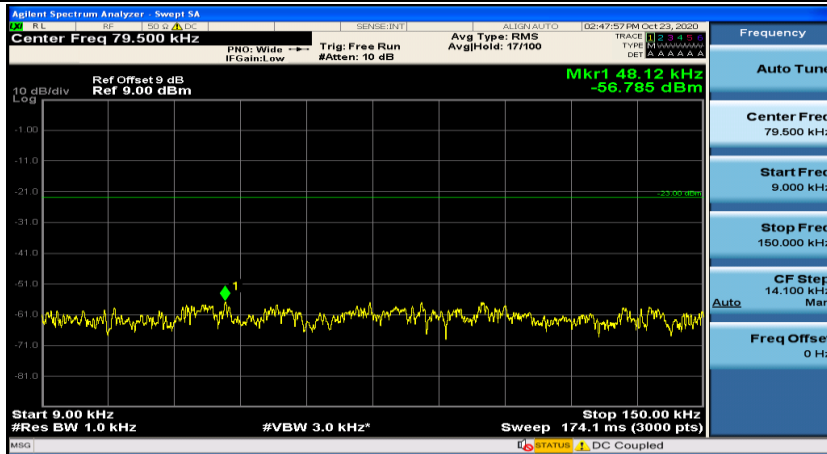

Channel Bandwidth: 15 MHz

(Channel Bandwidth:15 MHz)_MCH_QPSK_1RB#0

(Channel Bandwidth:15 MHz)_MCH_QPSK_1RB#37

(Channel Bandwidth:15 MHz)_MCH_16QAM_1RB#0

(Channel Bandwidth:15 MHz)_MCH_16QAM_1RB#37

Channel Bandwidth: 20 MHz