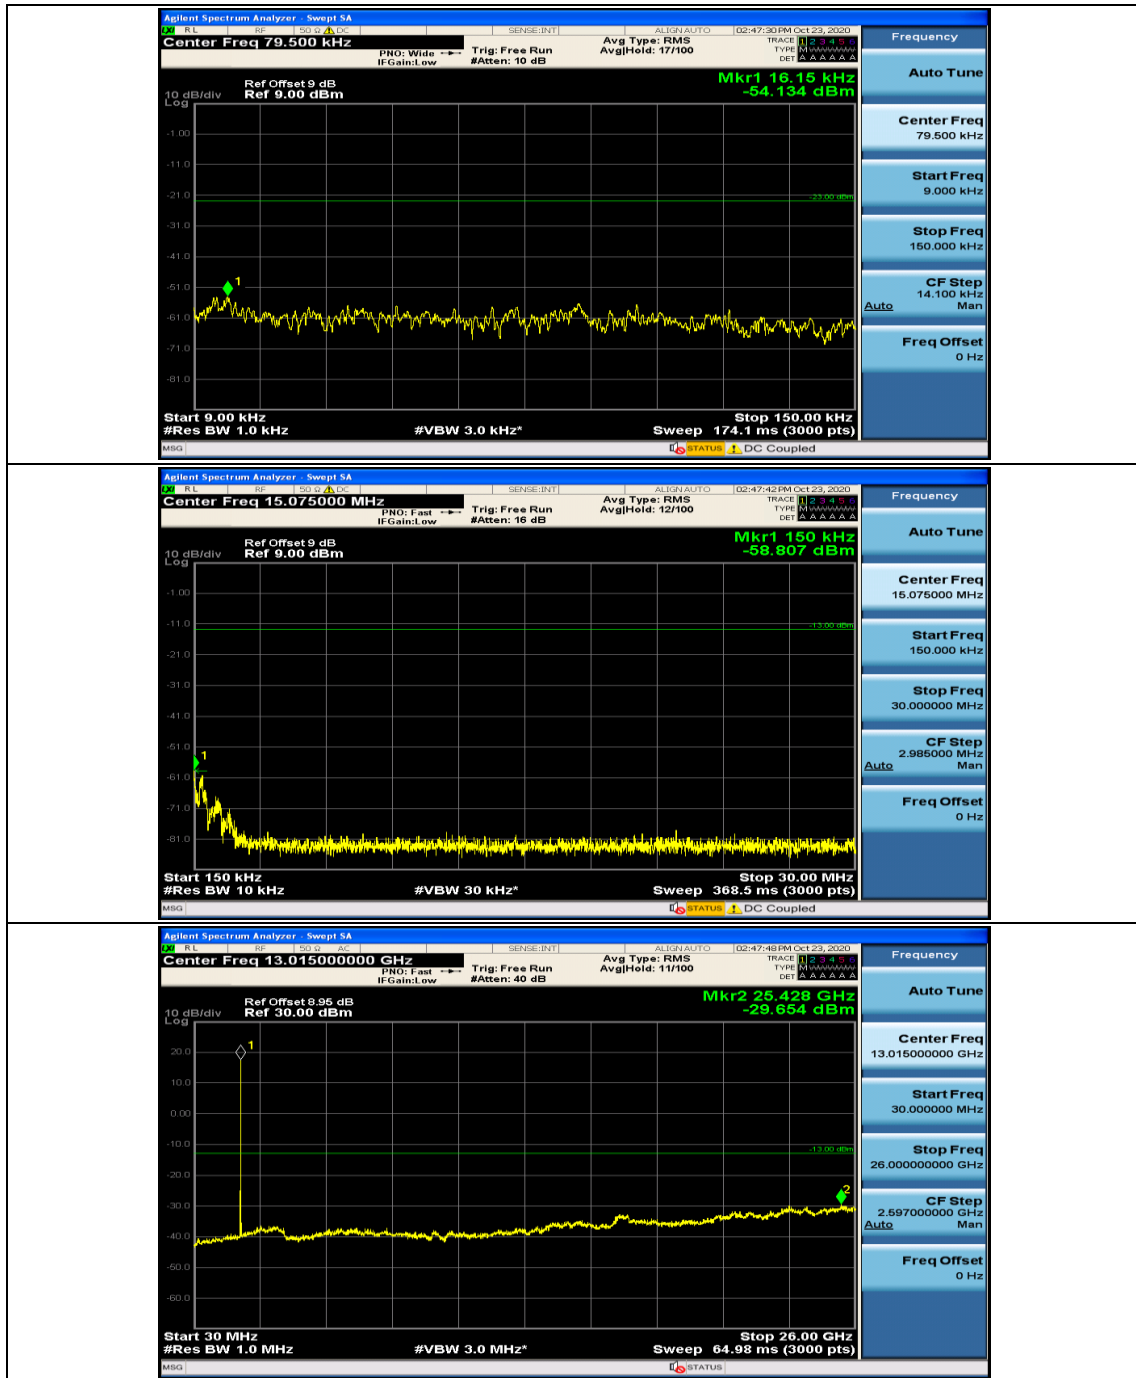

Channel Bandwidth: 15 MHz

(Channel Bandwidth:15 MHz)_MCH_QPSK_1RB#0

(Channel Bandwidth:15 MHz)_MCH_QPSK_1RB#37

(Channel Bandwidth:15 MHz)_MCH_16QAM_1RB#0

(Channel Bandwidth:15 MHz)_MCH_16QAM_1RB#37

Channel Bandwidth: 20 MHz