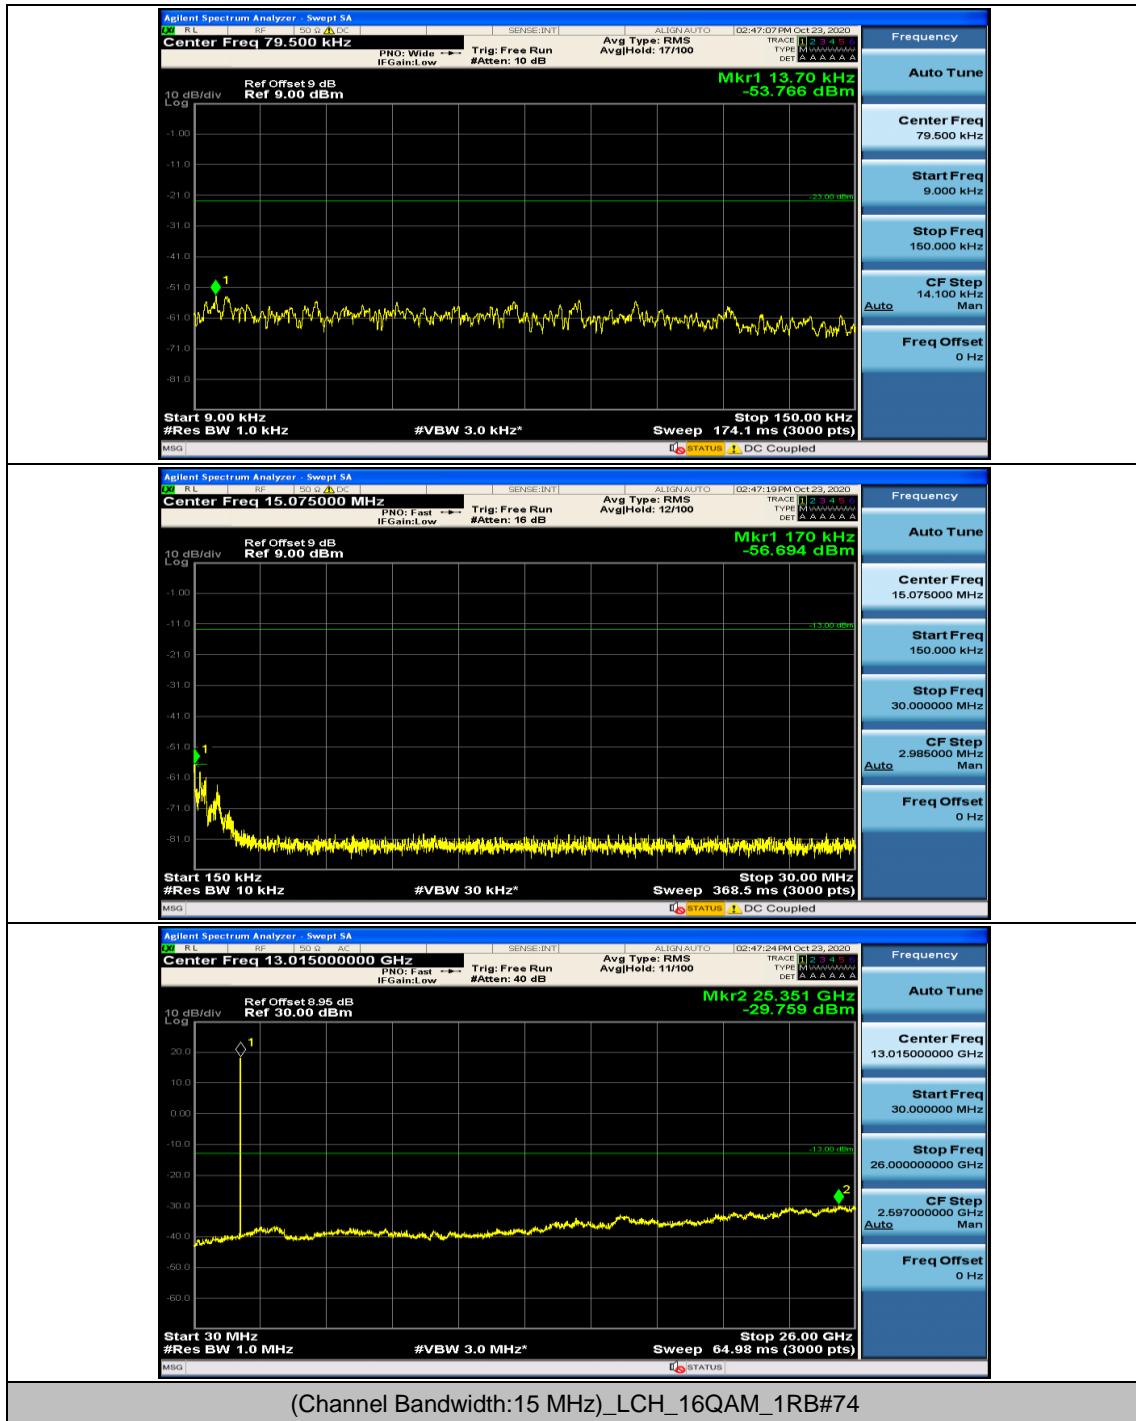

Channel Bandwidth: 15 MHz

(Channel Bandwidth:15 MHz)_MCH_QPSK_1RB#0

(Channel Bandwidth:15 MHz)_MCH_QPSK_1RB#37

(Channel Bandwidth:15 MHz)_MCH_16QAM_1RB#0

(Channel Bandwidth:15 MHz)_MCH_16QAM_1RB#37

Channel Bandwidth: 20 MHz