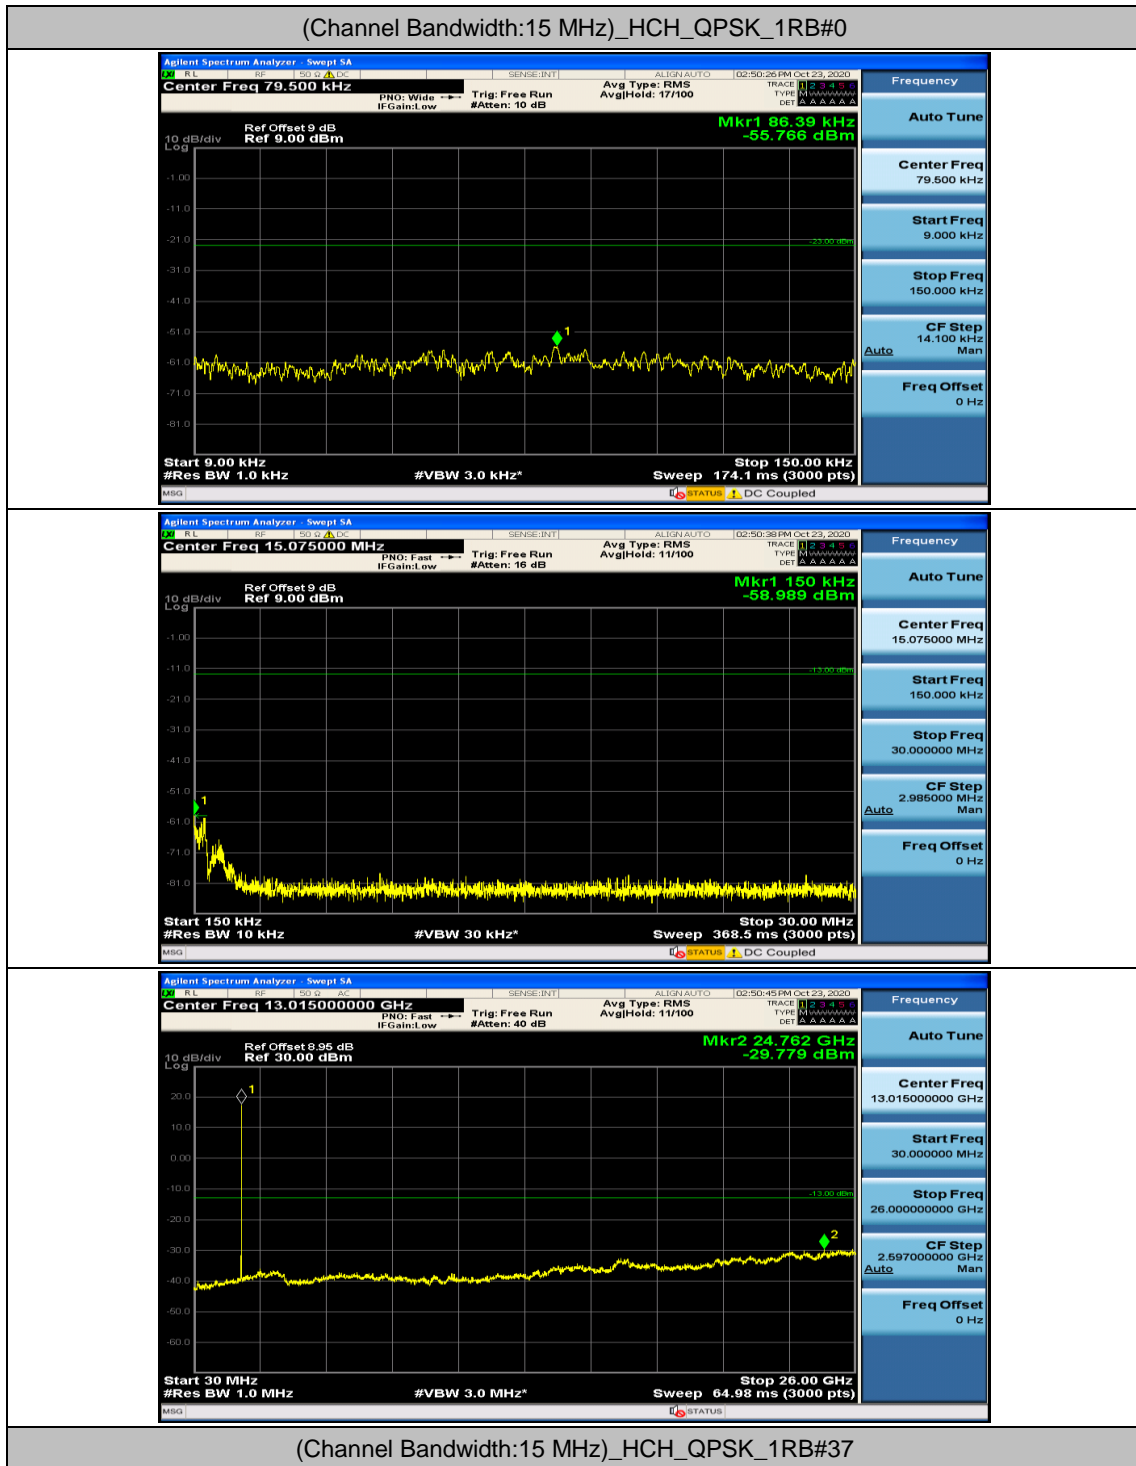

Channel Bandwidth: 15 MHz

(Channel Bandwidth:15 MHz)_MCH_QPSK_1RB#0

(Channel Bandwidth:15 MHz)_MCH_QPSK_1RB#37

(Channel Bandwidth:15 MHz)_MCH_16QAM_1RB#0

(Channel Bandwidth:15 MHz)_MCH_16QAM_1RB#37

Channel Bandwidth: 20 MHz