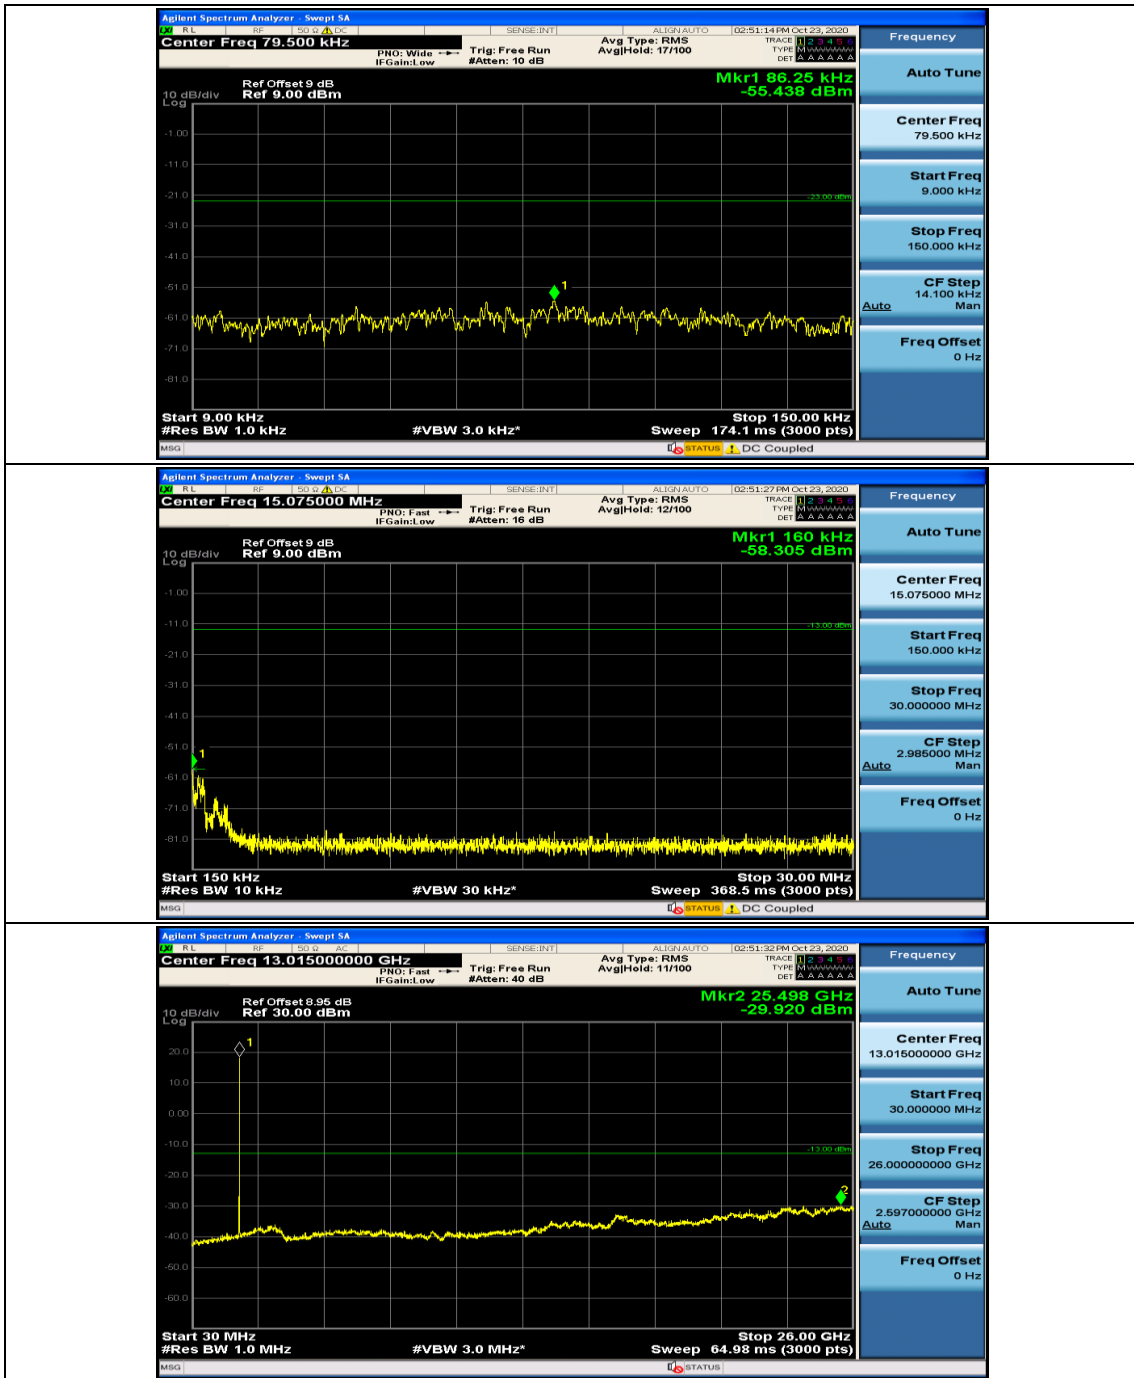

Channel Bandwidth: 15 MHz

(Channel Bandwidth:15 MHz)_MCH_QPSK_1RB#0

(Channel Bandwidth:15 MHz)_MCH_QPSK_1RB#37

(Channel Bandwidth:15 MHz)_MCH_16QAM_1RB#0

(Channel Bandwidth:15 MHz)_MCH_16QAM_1RB#37

Channel Bandwidth: 20 MHz