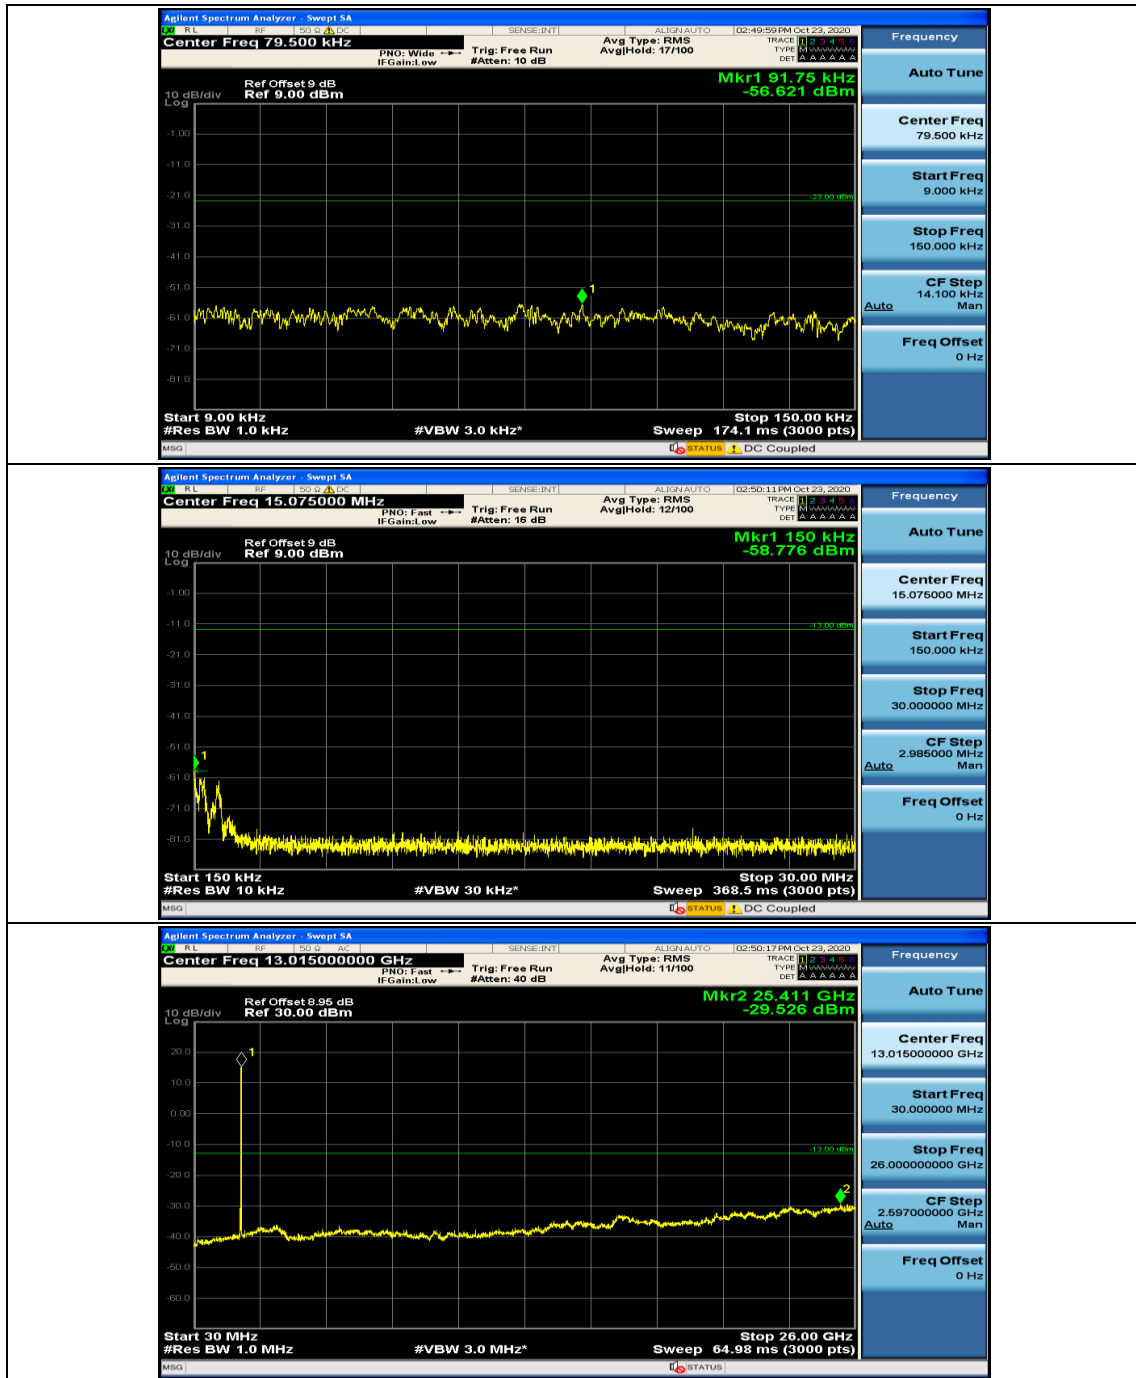

Channel Bandwidth: 15 MHz

(Channel Bandwidth:15 MHz)_MCH_QPSK_1RB#0

(Channel Bandwidth:15 MHz)_MCH_QPSK_1RB#37

(Channel Bandwidth:15 MHz)_MCH_16QAM_1RB#0

(Channel Bandwidth:15 MHz)_MCH_16QAM_1RB#37

Channel Bandwidth: 20 MHz