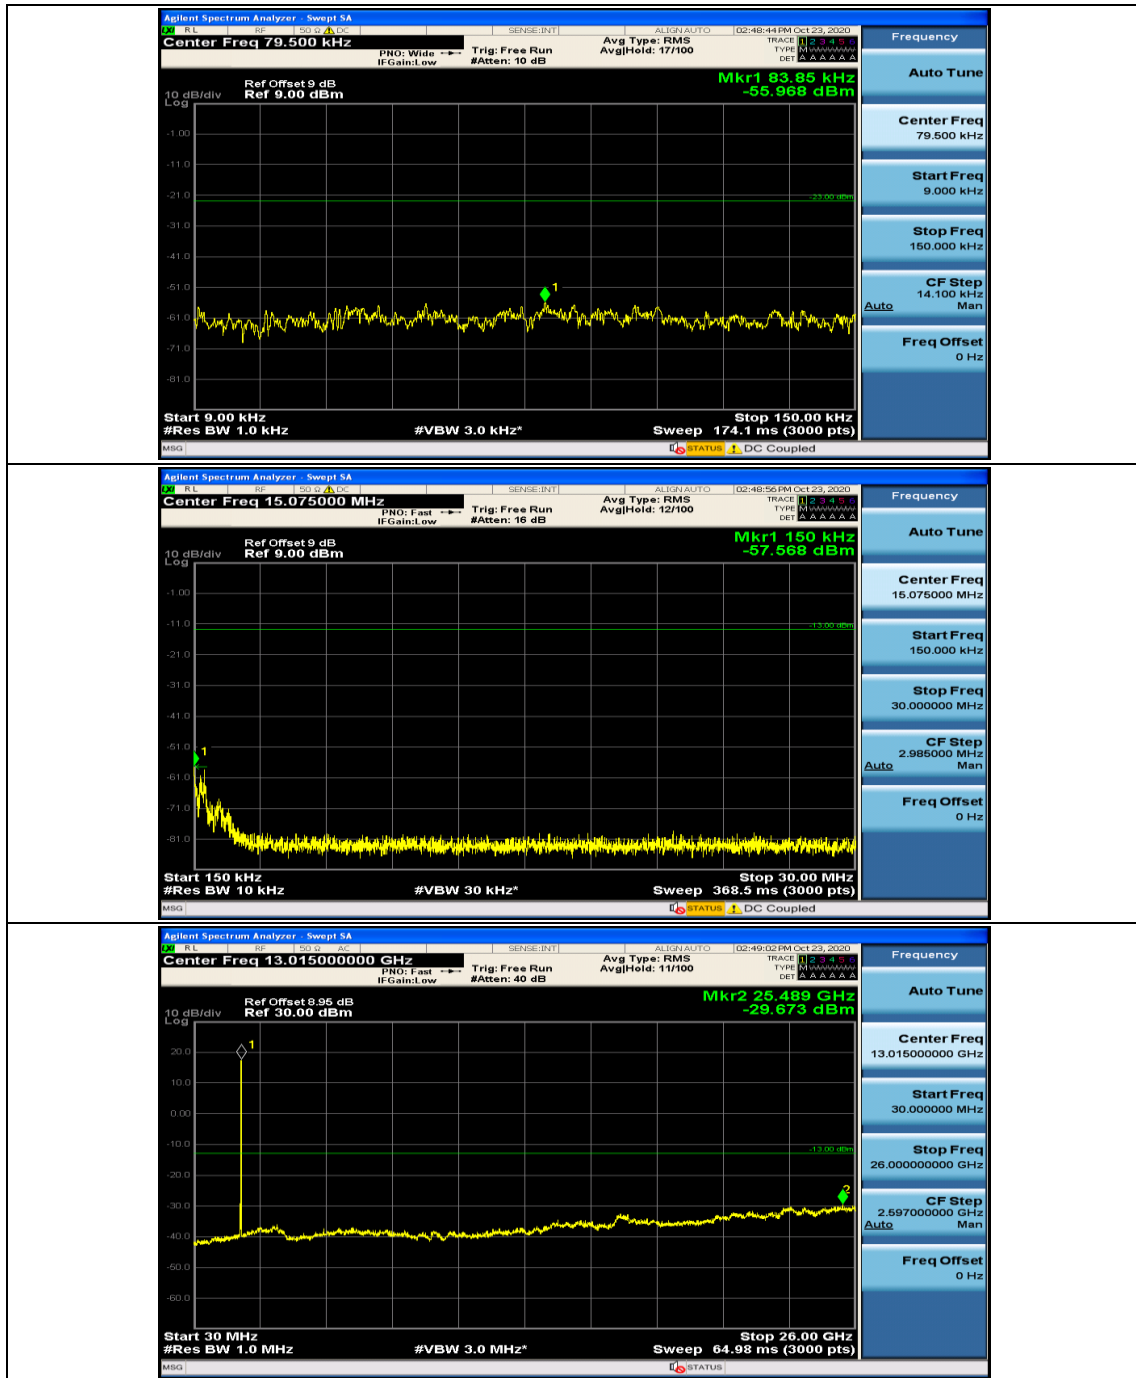

Channel Bandwidth: 15 MHz

(Channel Bandwidth:15 MHz)_MCH_QPSK_1RB#0

(Channel Bandwidth:15 MHz)_MCH_QPSK_1RB#37

(Channel Bandwidth:15 MHz)_MCH_16QAM_1RB#0

(Channel Bandwidth:15 MHz)_MCH_16QAM_1RB#37

Channel Bandwidth: 20 MHz