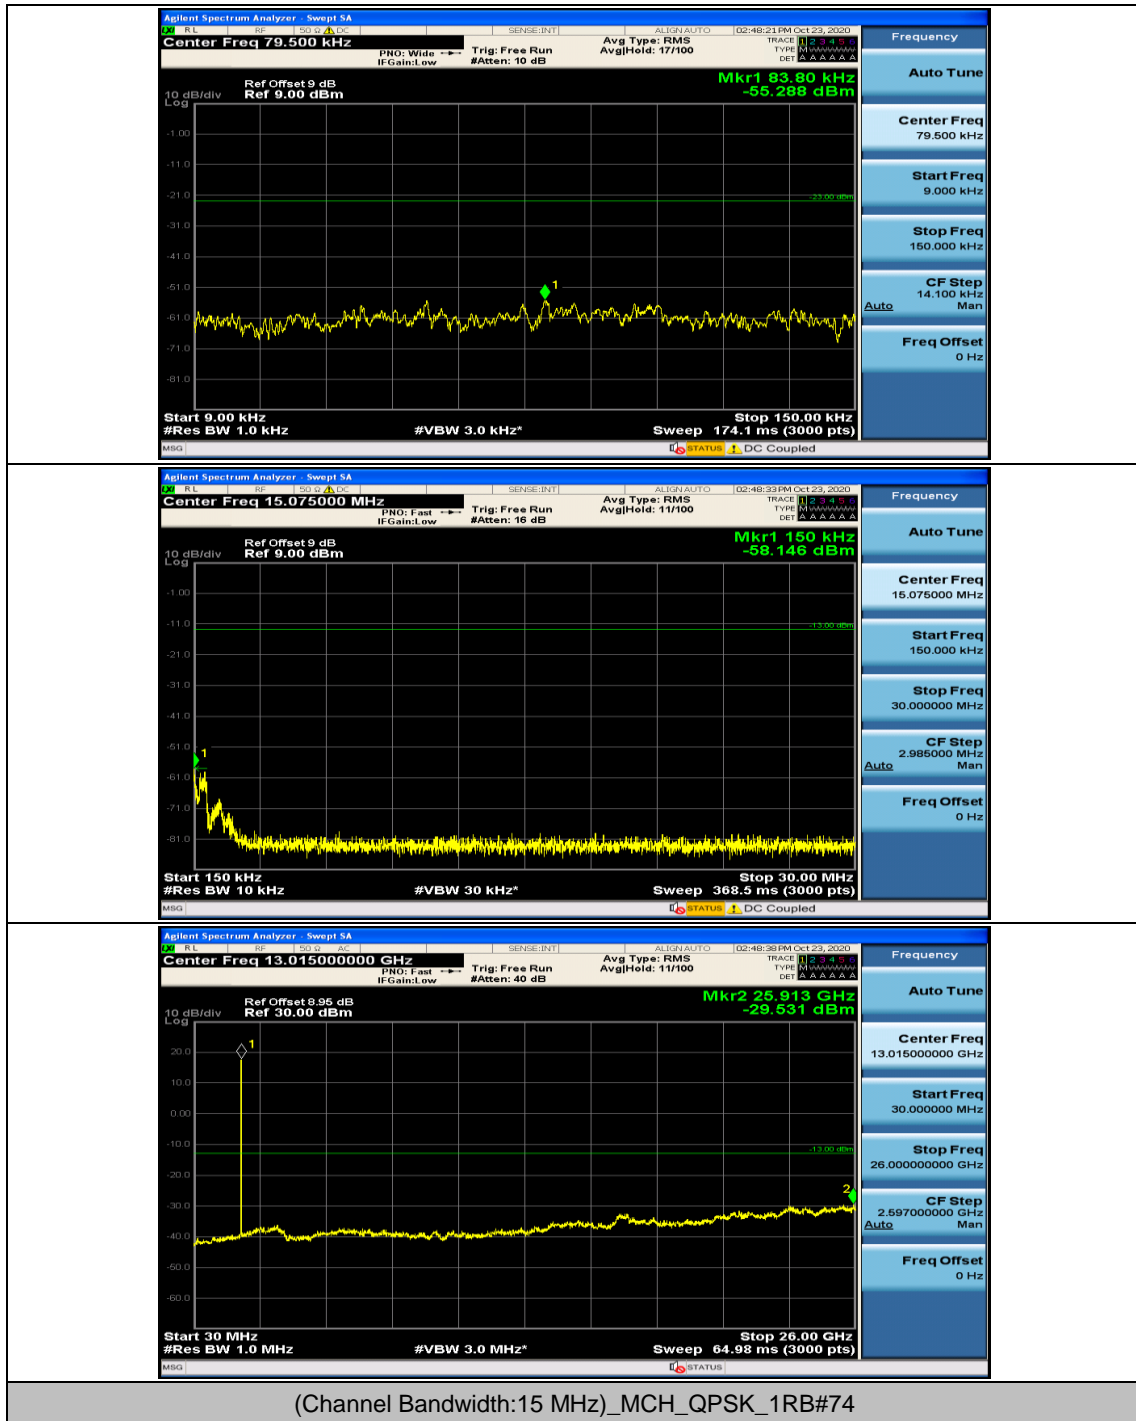

Channel Bandwidth: 15 MHz

(Channel Bandwidth:15 MHz)_MCH_QPSK_1RB#0

(Channel Bandwidth:15 MHz)_MCH_QPSK_1RB#37

(Channel Bandwidth:15 MHz)_MCH_16QAM_1RB#0

(Channel Bandwidth:15 MHz)_MCH_16QAM_1RB#37

Channel Bandwidth: 20 MHz