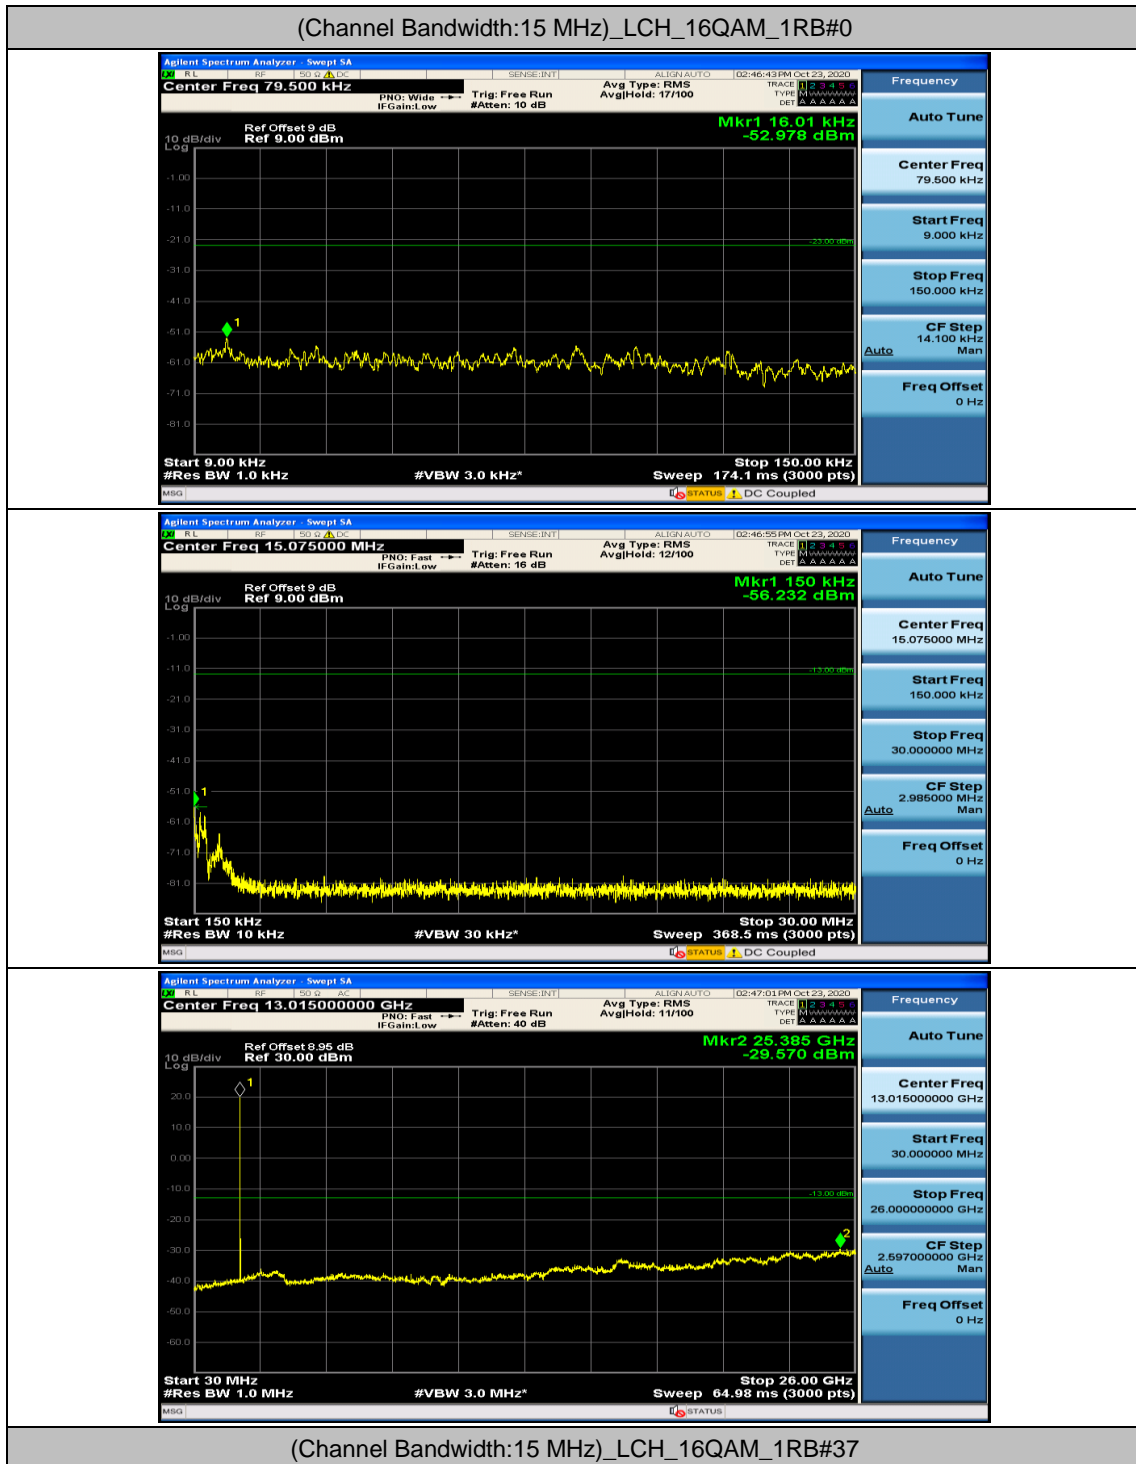

Channel Bandwidth: 15 MHz

(Channel Bandwidth:15 MHz)_MCH_QPSK_1RB#0

(Channel Bandwidth:15 MHz)_MCH_QPSK_1RB#37

(Channel Bandwidth:15 MHz)_MCH_16QAM_1RB#0

(Channel Bandwidth:15 MHz)_MCH_16QAM_1RB#37

Channel Bandwidth: 20 MHz