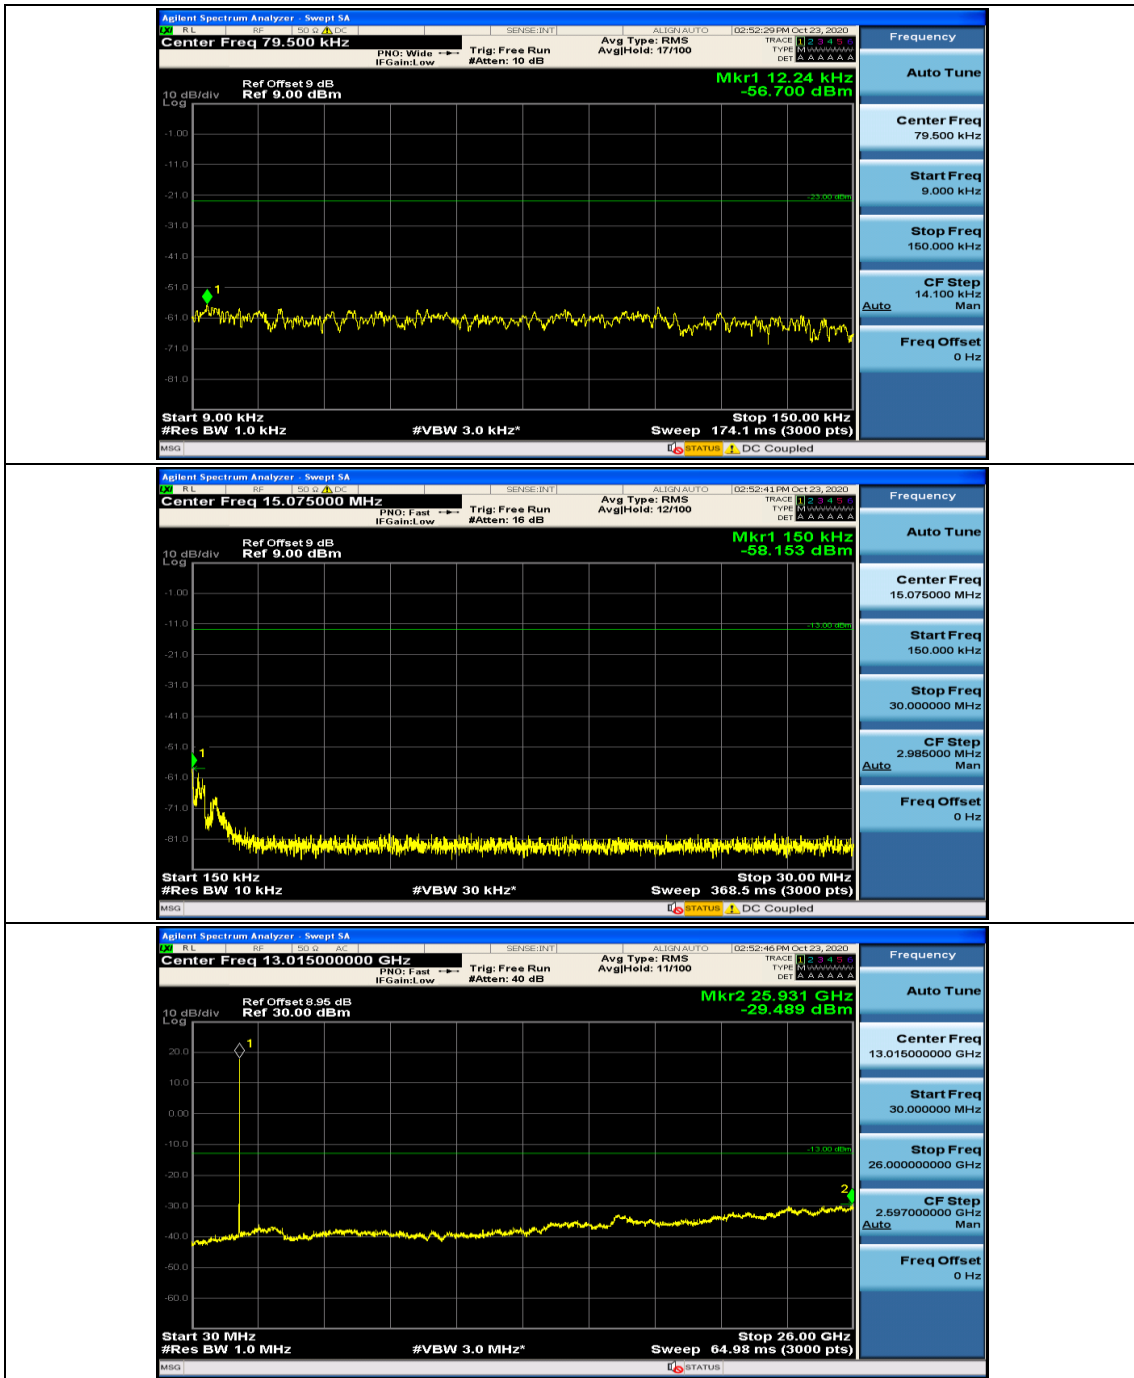

Channel Bandwidth: 15 MHz

(Channel Bandwidth:15 MHz)_MCH_QPSK_1RB#0

(Channel Bandwidth:15 MHz)_MCH_QPSK_1RB#37

(Channel Bandwidth:15 MHz)_MCH_16QAM_1RB#0

(Channel Bandwidth:15 MHz)_MCH_16QAM_1RB#37

Channel Bandwidth: 20 MHz