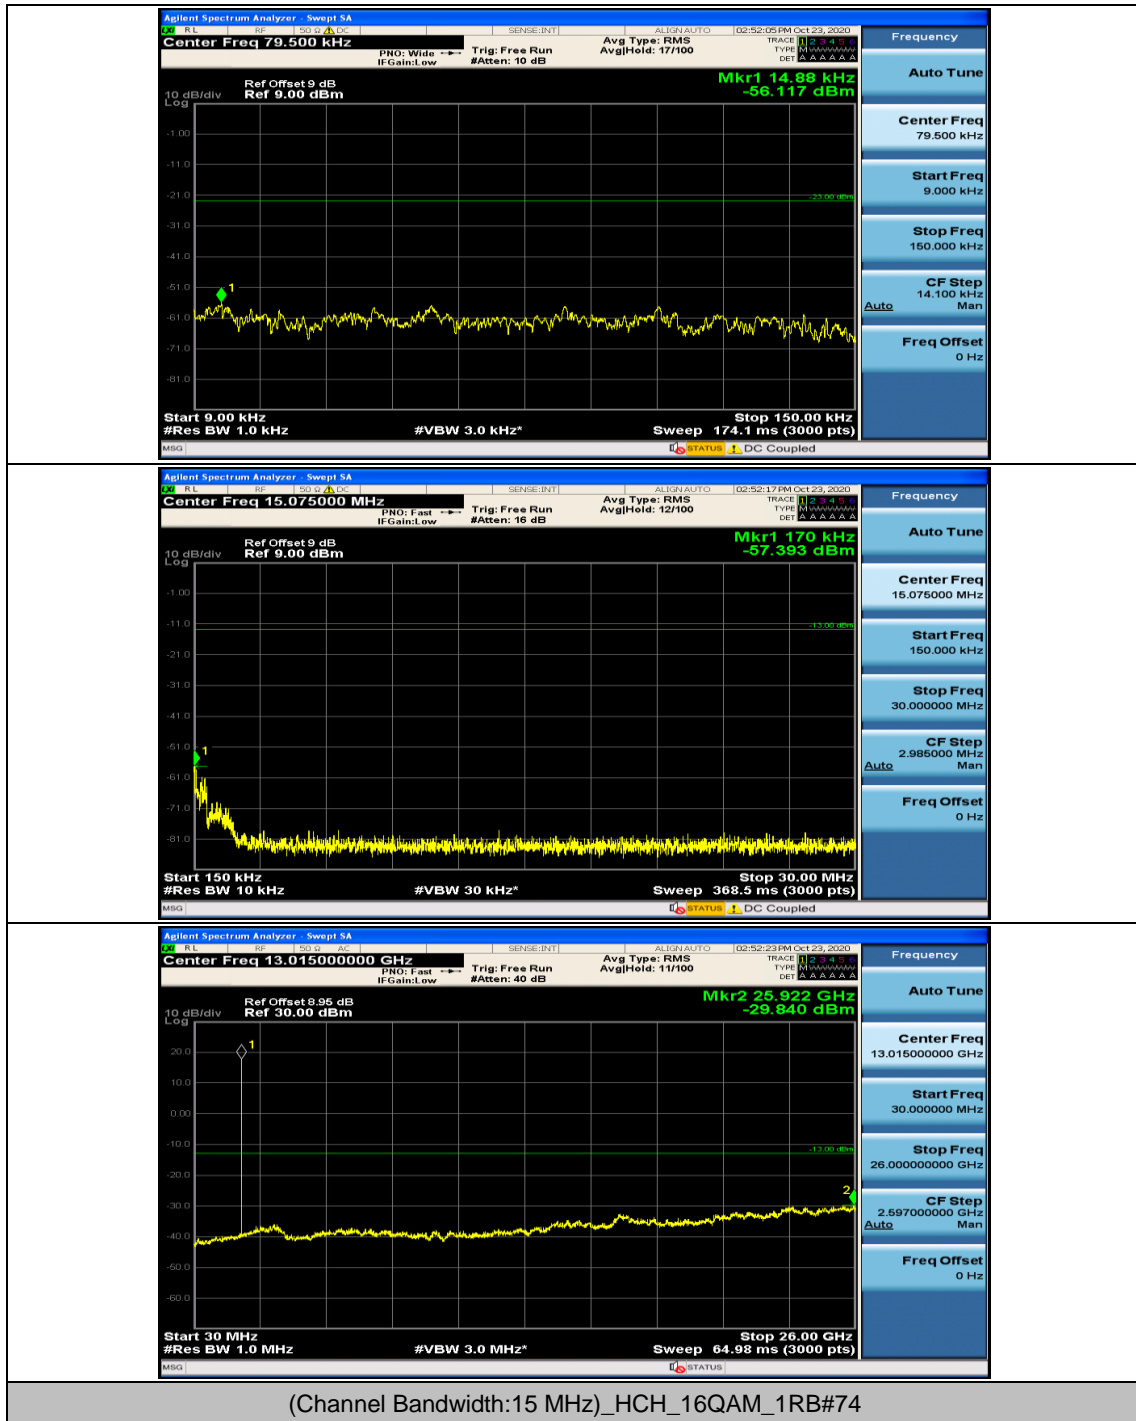

Channel Bandwidth: 15 MHz

(Channel Bandwidth:15 MHz)_MCH_QPSK_1RB#0

(Channel Bandwidth:15 MHz)_MCH_QPSK_1RB#37

(Channel Bandwidth:15 MHz)_MCH_16QAM_1RB#0

(Channel Bandwidth:15 MHz)_MCH_16QAM_1RB#37

Channel Bandwidth: 20 MHz