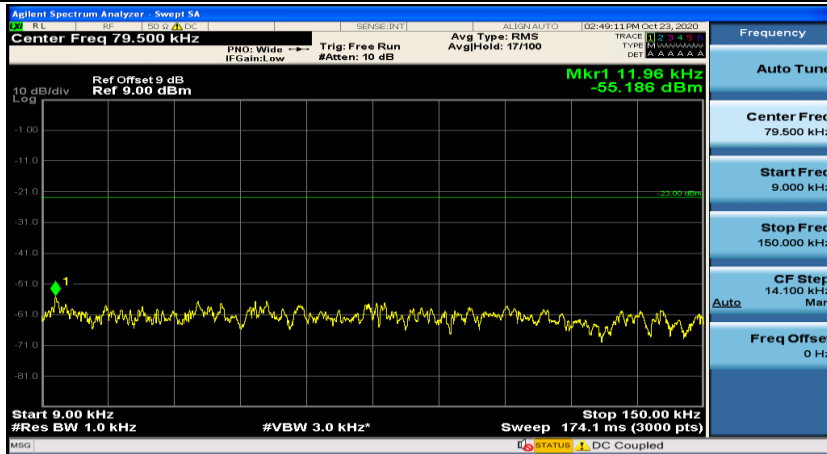

Channel Bandwidth: 15 MHz

(Channel Bandwidth:15 MHz)_MCH_QPSK_1RB#0

(Channel Bandwidth:15 MHz)_MCH_QPSK_1RB#37

(Channel Bandwidth:15 MHz)_MCH_16QAM_1RB#0

(Channel Bandwidth:15 MHz)_MCH_16QAM_1RB#37

Channel Bandwidth: 20 MHz