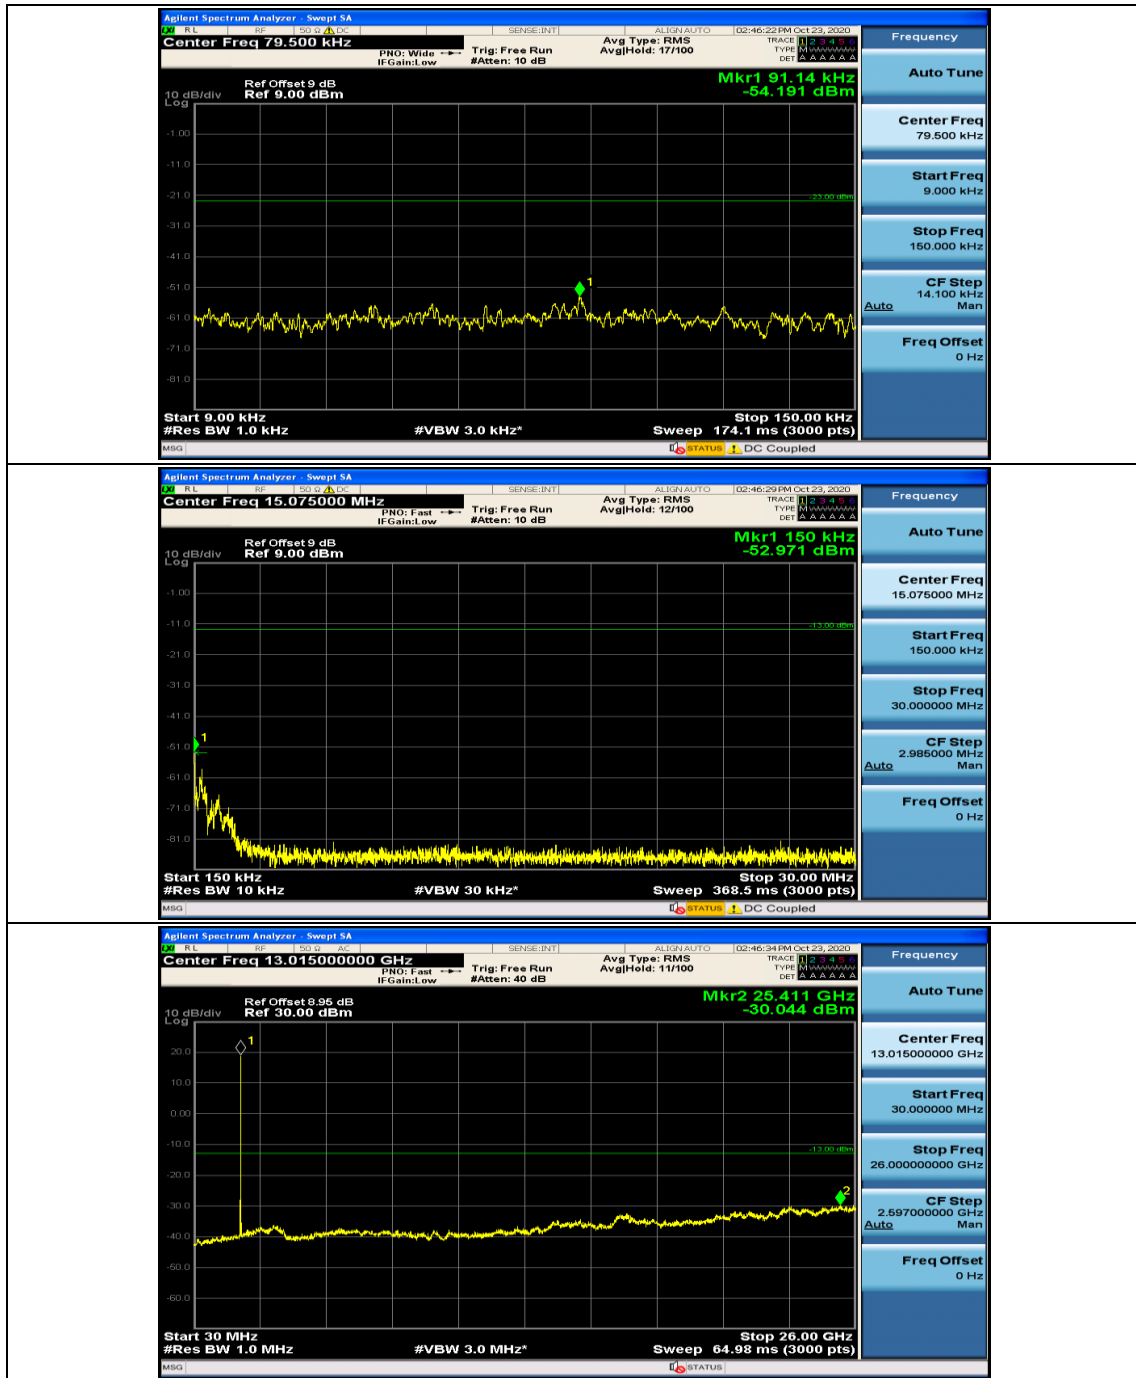

Channel Bandwidth: 15 MHz

(Channel Bandwidth:15 MHz)_MCH_QPSK_1RB#0

(Channel Bandwidth:15 MHz)_MCH_QPSK_1RB#37

(Channel Bandwidth:15 MHz)_MCH_16QAM_1RB#0

(Channel Bandwidth:15 MHz)_MCH_16QAM_1RB#37

Channel Bandwidth: 20 MHz