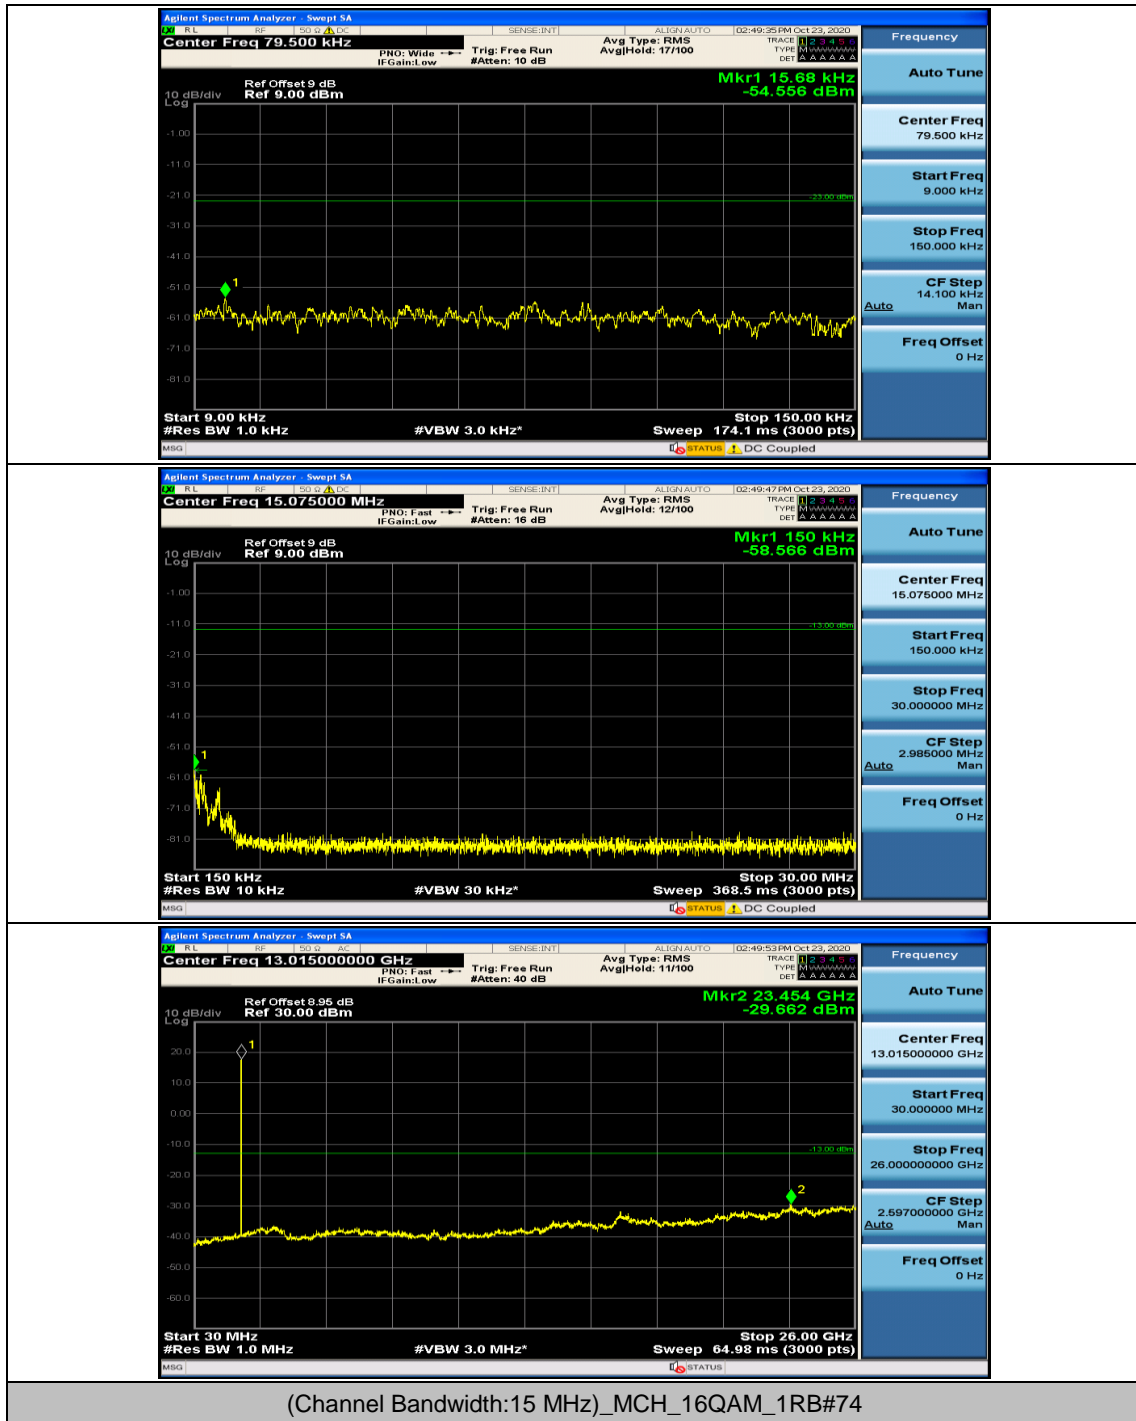

Channel Bandwidth: 15 MHz

(Channel Bandwidth:15 MHz)_MCH_QPSK_1RB#0

(Channel Bandwidth:15 MHz)_MCH_QPSK_1RB#37

(Channel Bandwidth:15 MHz)_MCH_16QAM_1RB#0

(Channel Bandwidth:15 MHz)_MCH_16QAM_1RB#37

Channel Bandwidth: 20 MHz