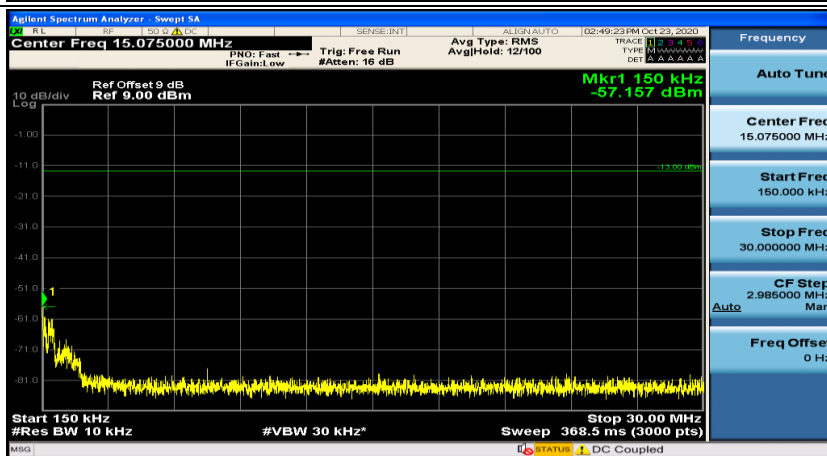

Channel Bandwidth: 15 MHz

(Channel Bandwidth:15 MHz)_MCH_QPSK_1RB#0

(Channel Bandwidth:15 MHz)_MCH_QPSK_1RB#37

(Channel Bandwidth:15 MHz)_MCH_16QAM_1RB#0

(Channel Bandwidth:15 MHz)_MCH_16QAM_1RB#37

Channel Bandwidth: 20 MHz