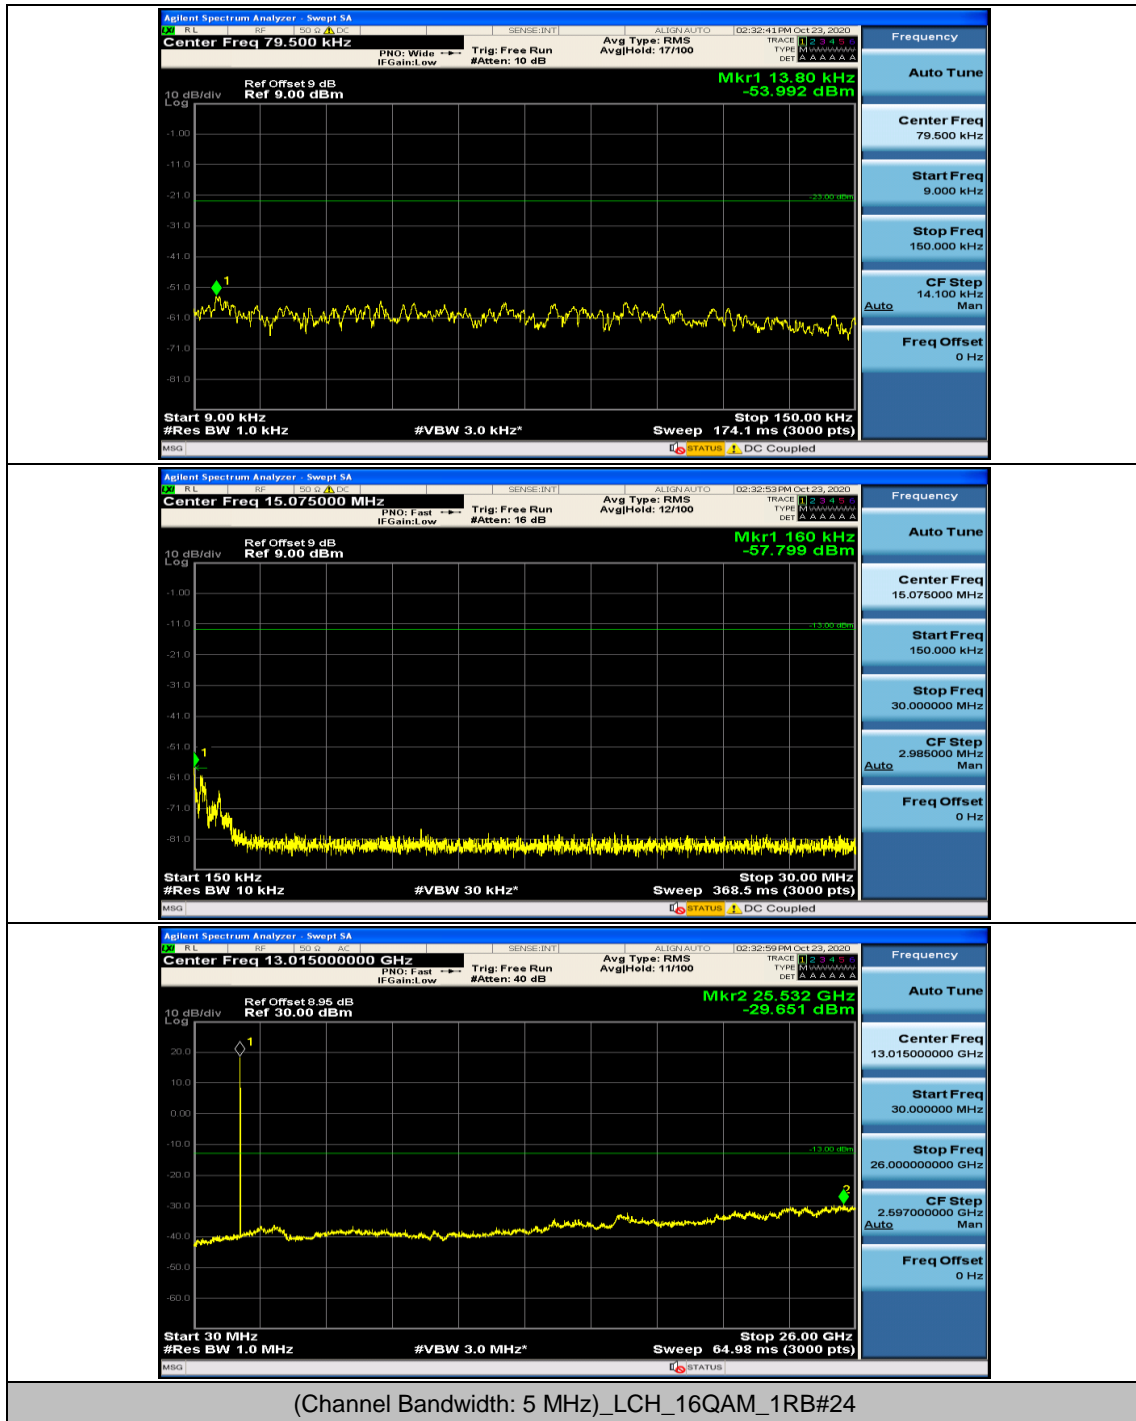

(Channel Bandwidth: 5 MHz)_HCH_QPSK_1RB#0

(Channel Bandwidth: 5 MHz)_HCH_QPSK_1RB#12

(Channel Bandwidth: 5 MHz)_LCH_16QAM_1RB#0

(Channel Bandwidth: 5 MHz)_LCH_16QAM_1RB#12

Channel Bandwidth: 10 MHz