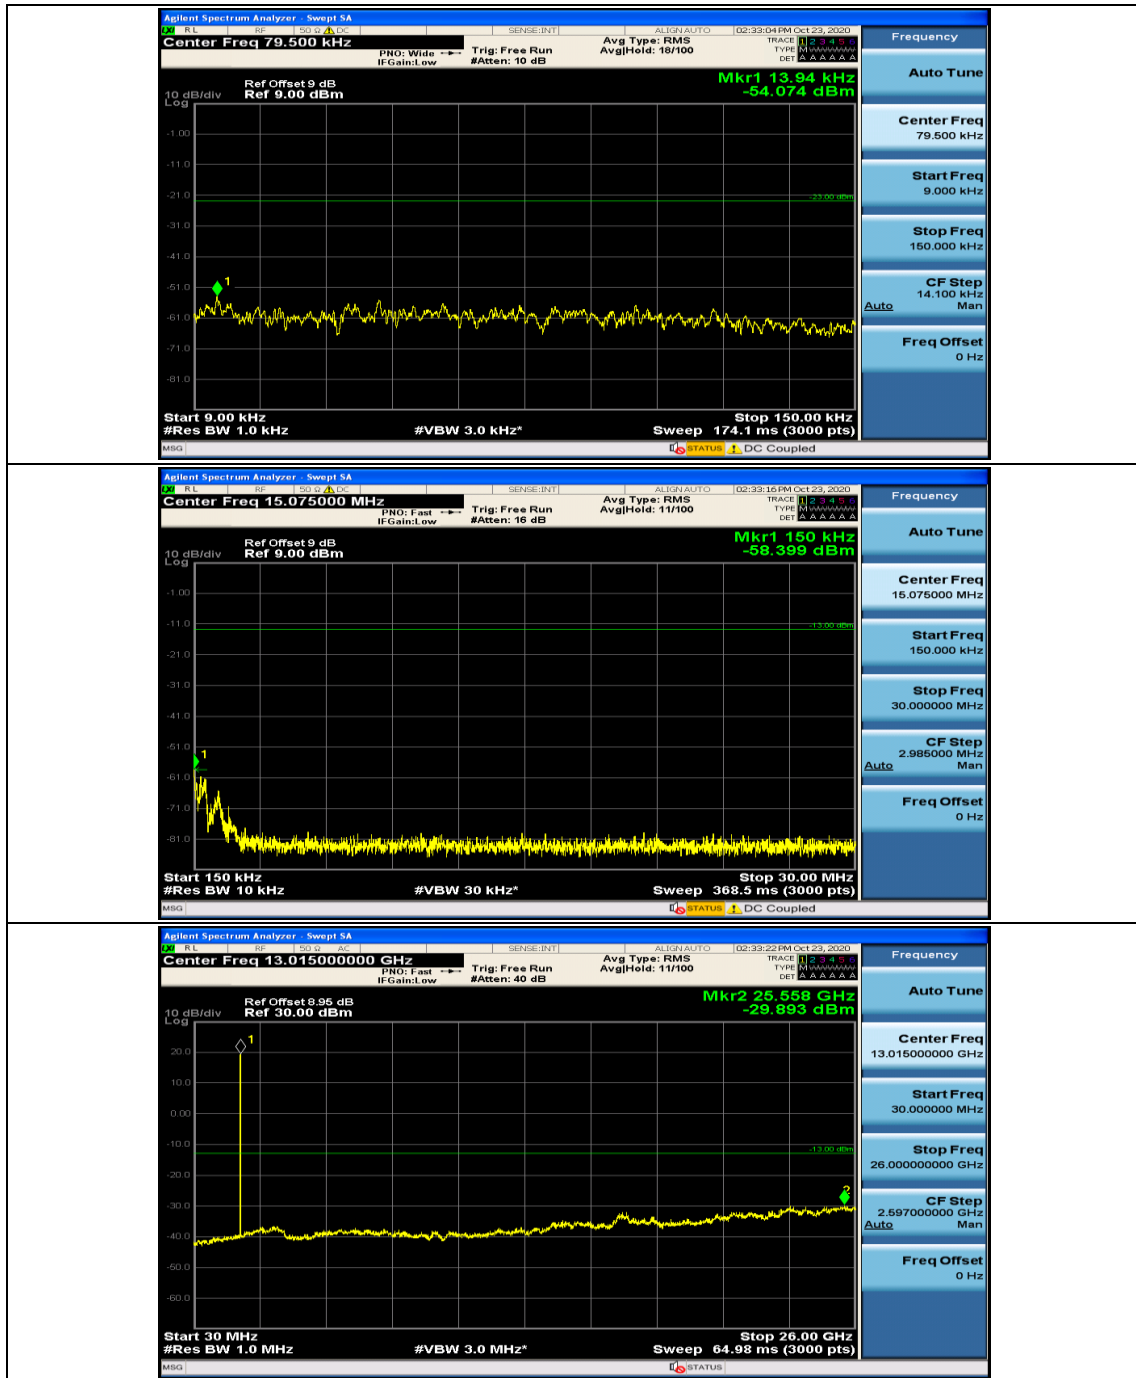

(Channel Bandwidth: 5 MHz)_HCH_QPSK_1RB#0

(Channel Bandwidth: 5 MHz)_HCH_QPSK_1RB#12

(Channel Bandwidth: 5 MHz)_LCH_16QAM_1RB#0

(Channel Bandwidth: 5 MHz)_LCH_16QAM_1RB#12

Channel Bandwidth: 10 MHz