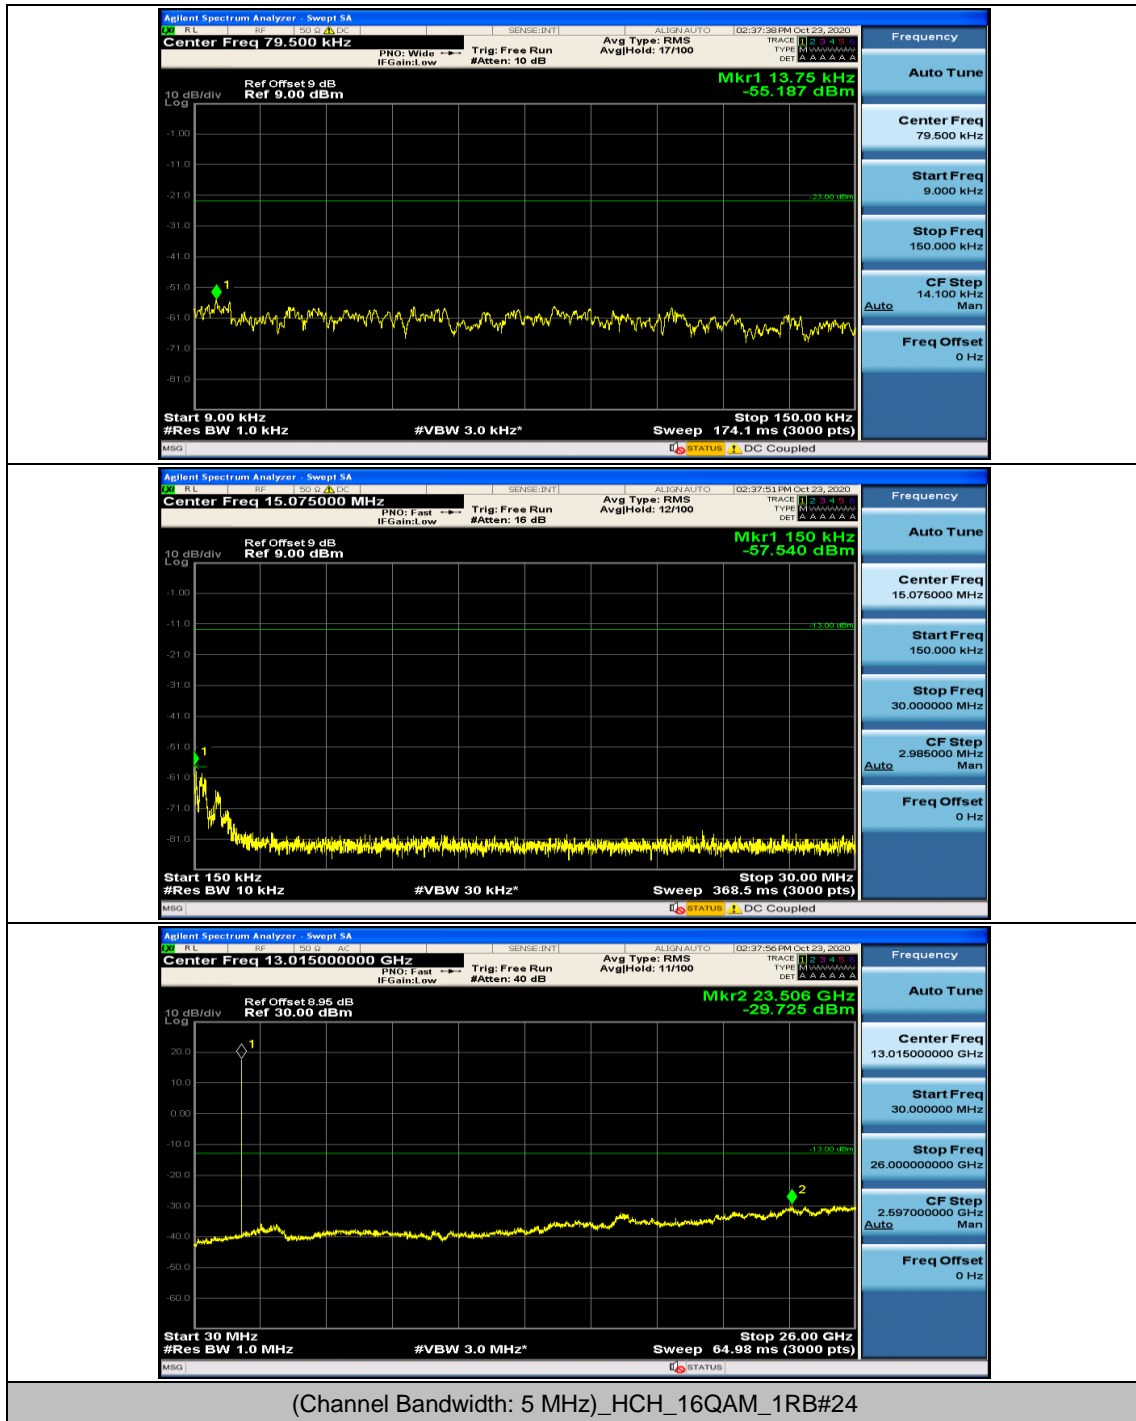

(Channel Bandwidth: 5 MHz)_HCH_QPSK_1RB#0

(Channel Bandwidth: 5 MHz)_HCH_QPSK_1RB#12

(Channel Bandwidth: 5 MHz)_LCH_16QAM_1RB#0

(Channel Bandwidth: 5 MHz)_LCH_16QAM_1RB#12

Channel Bandwidth: 10 MHz