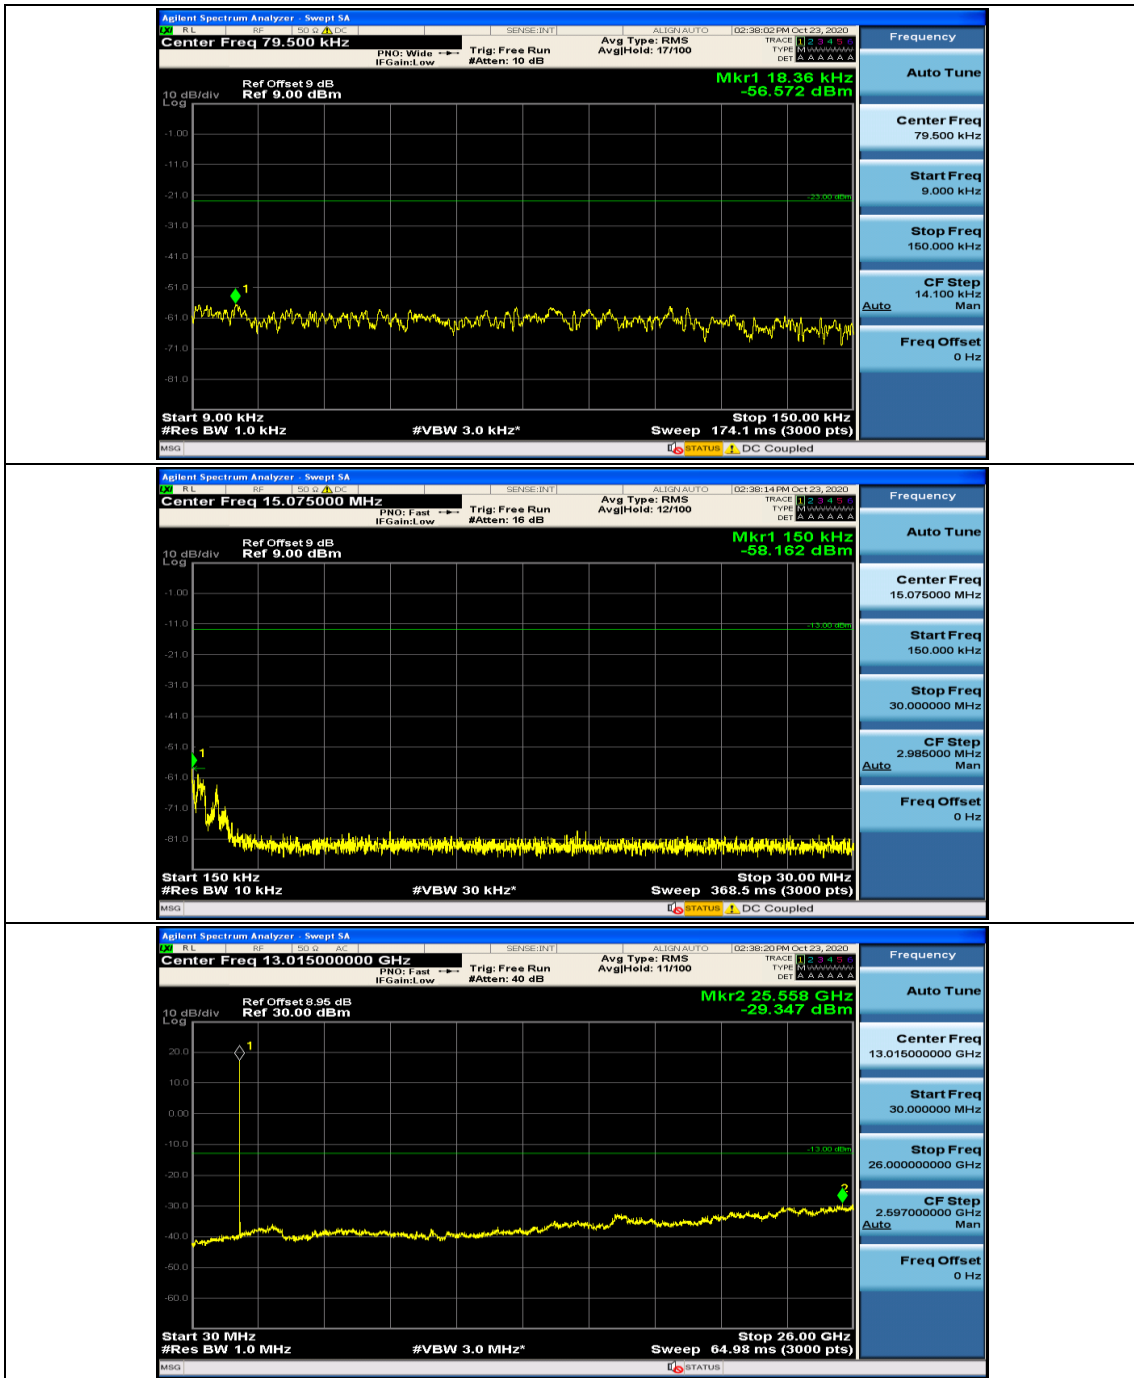

(Channel Bandwidth: 5 MHz)_HCH_QPSK_1RB#0

(Channel Bandwidth: 5 MHz)_HCH_QPSK_1RB#12

(Channel Bandwidth: 5 MHz)_LCH_16QAM_1RB#0

(Channel Bandwidth: 5 MHz)_LCH_16QAM_1RB#12

Channel Bandwidth: 10 MHz