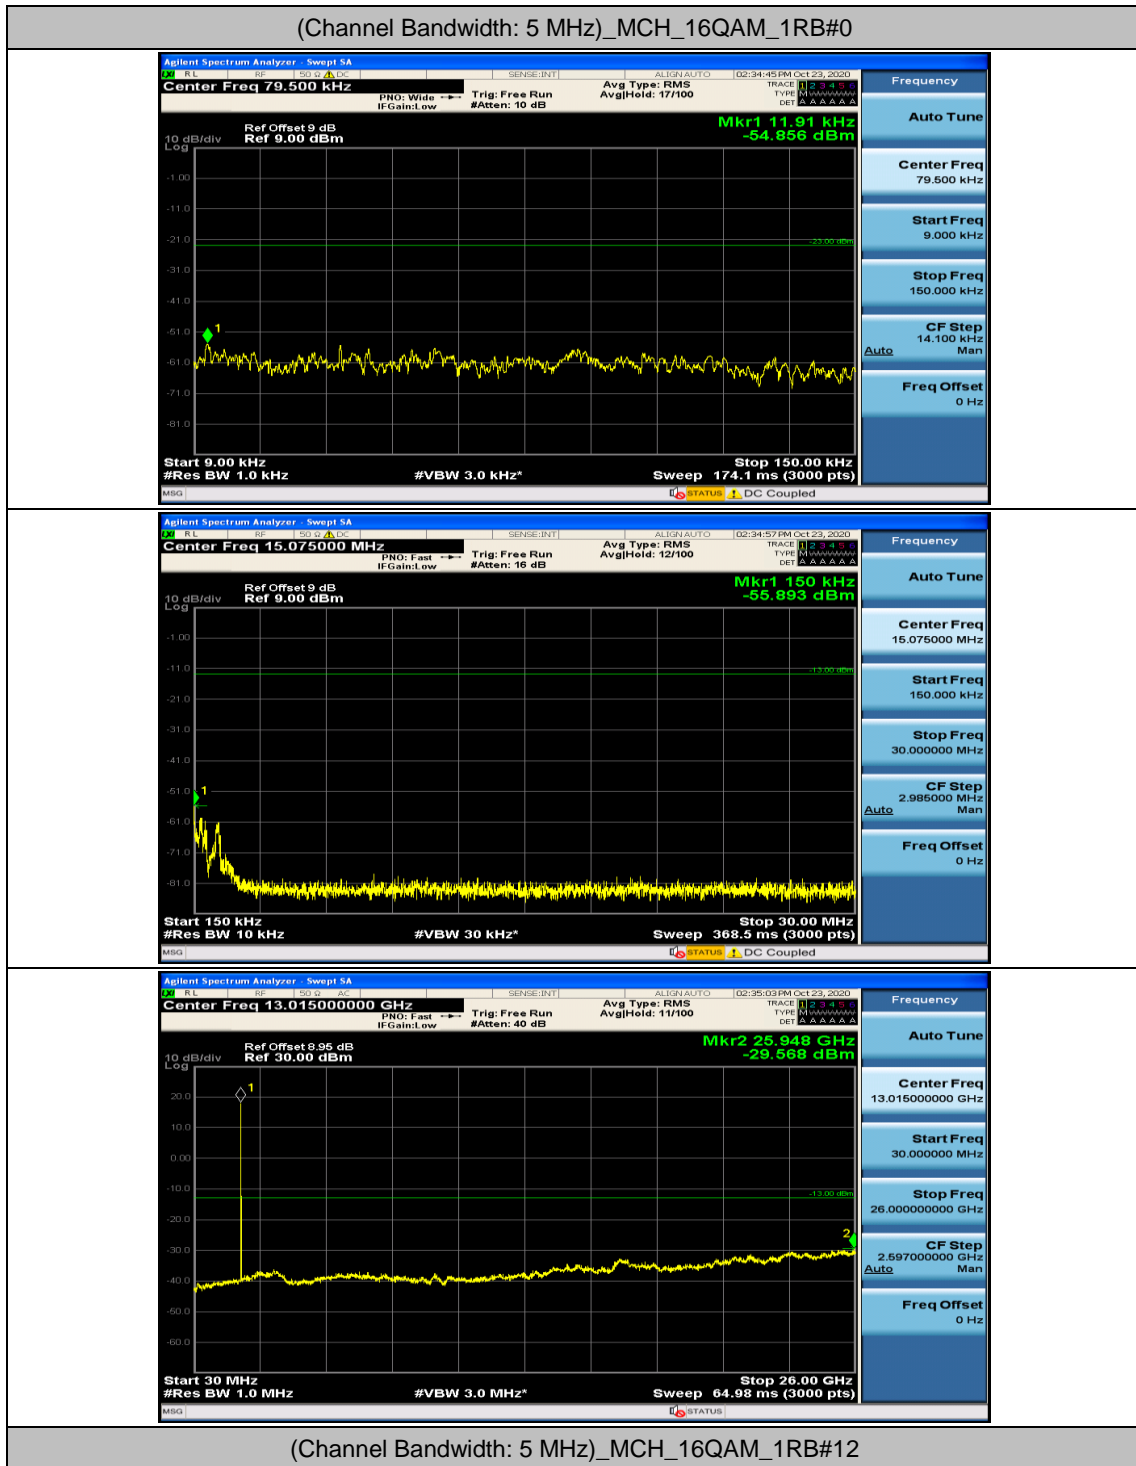

(Channel Bandwidth: 5 MHz)_HCH_QPSK_1RB#0

(Channel Bandwidth: 5 MHz)_HCH_QPSK_1RB#12

(Channel Bandwidth: 5 MHz)_LCH_16QAM_1RB#0

(Channel Bandwidth: 5 MHz)_LCH_16QAM_1RB#12

Channel Bandwidth: 10 MHz