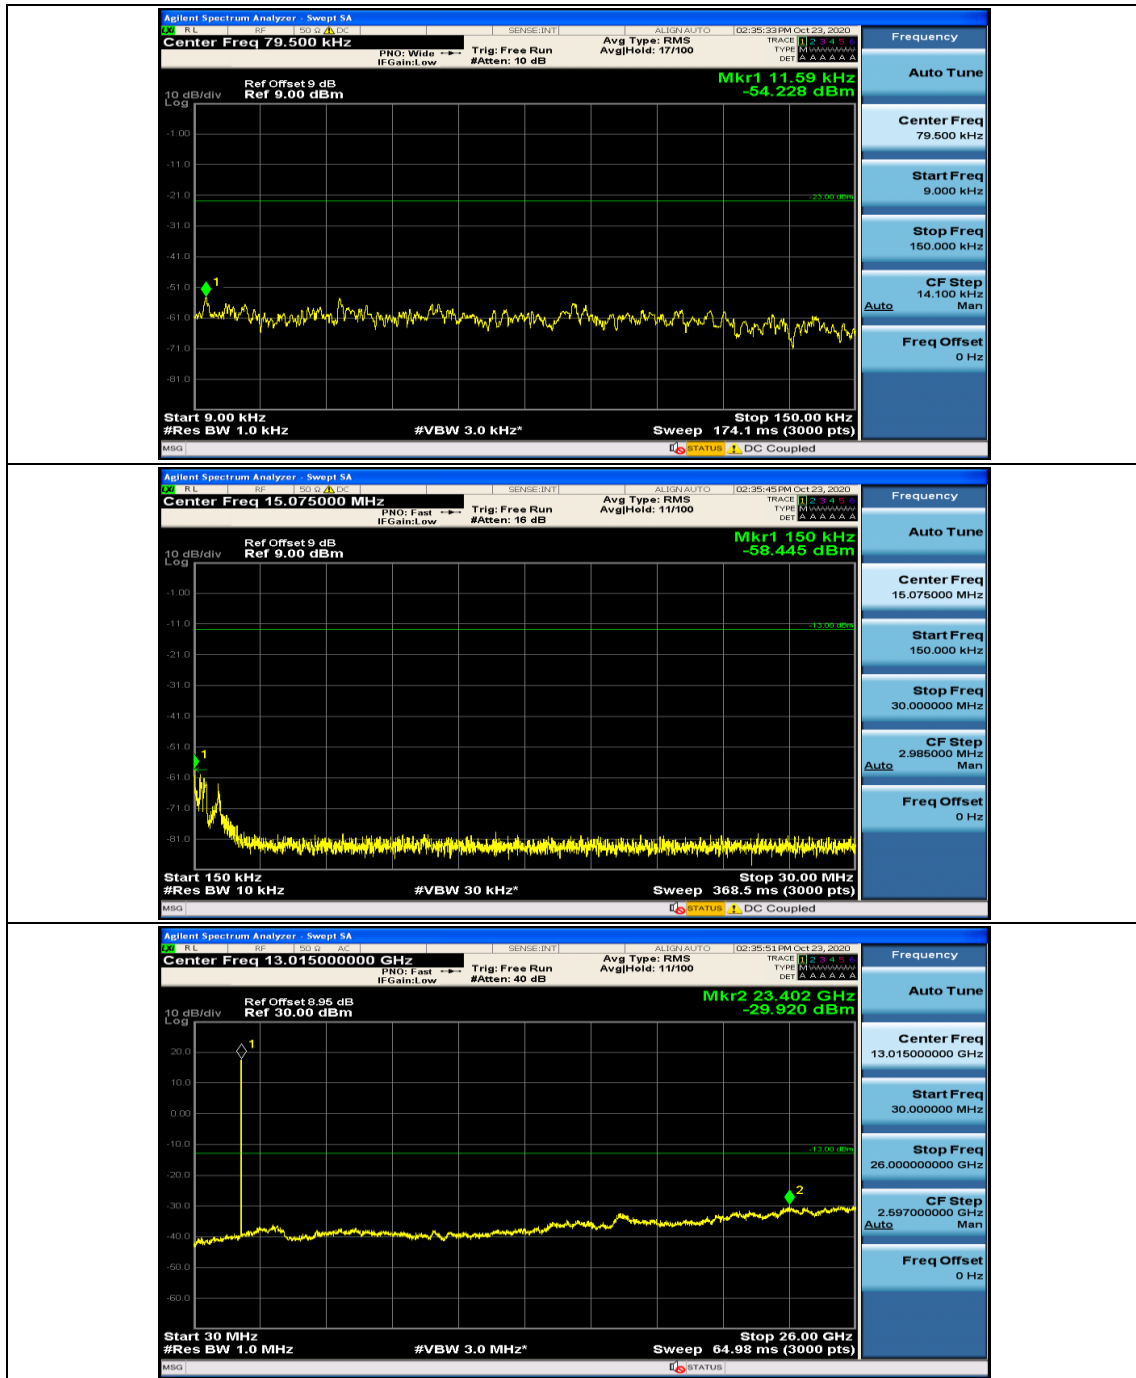

(Channel Bandwidth: 5 MHz)_HCH_QPSK_1RB#0

(Channel Bandwidth: 5 MHz)_HCH_QPSK_1RB#12

(Channel Bandwidth: 5 MHz)_LCH_16QAM_1RB#0

(Channel Bandwidth: 5 MHz)_LCH_16QAM_1RB#12

Channel Bandwidth: 10 MHz