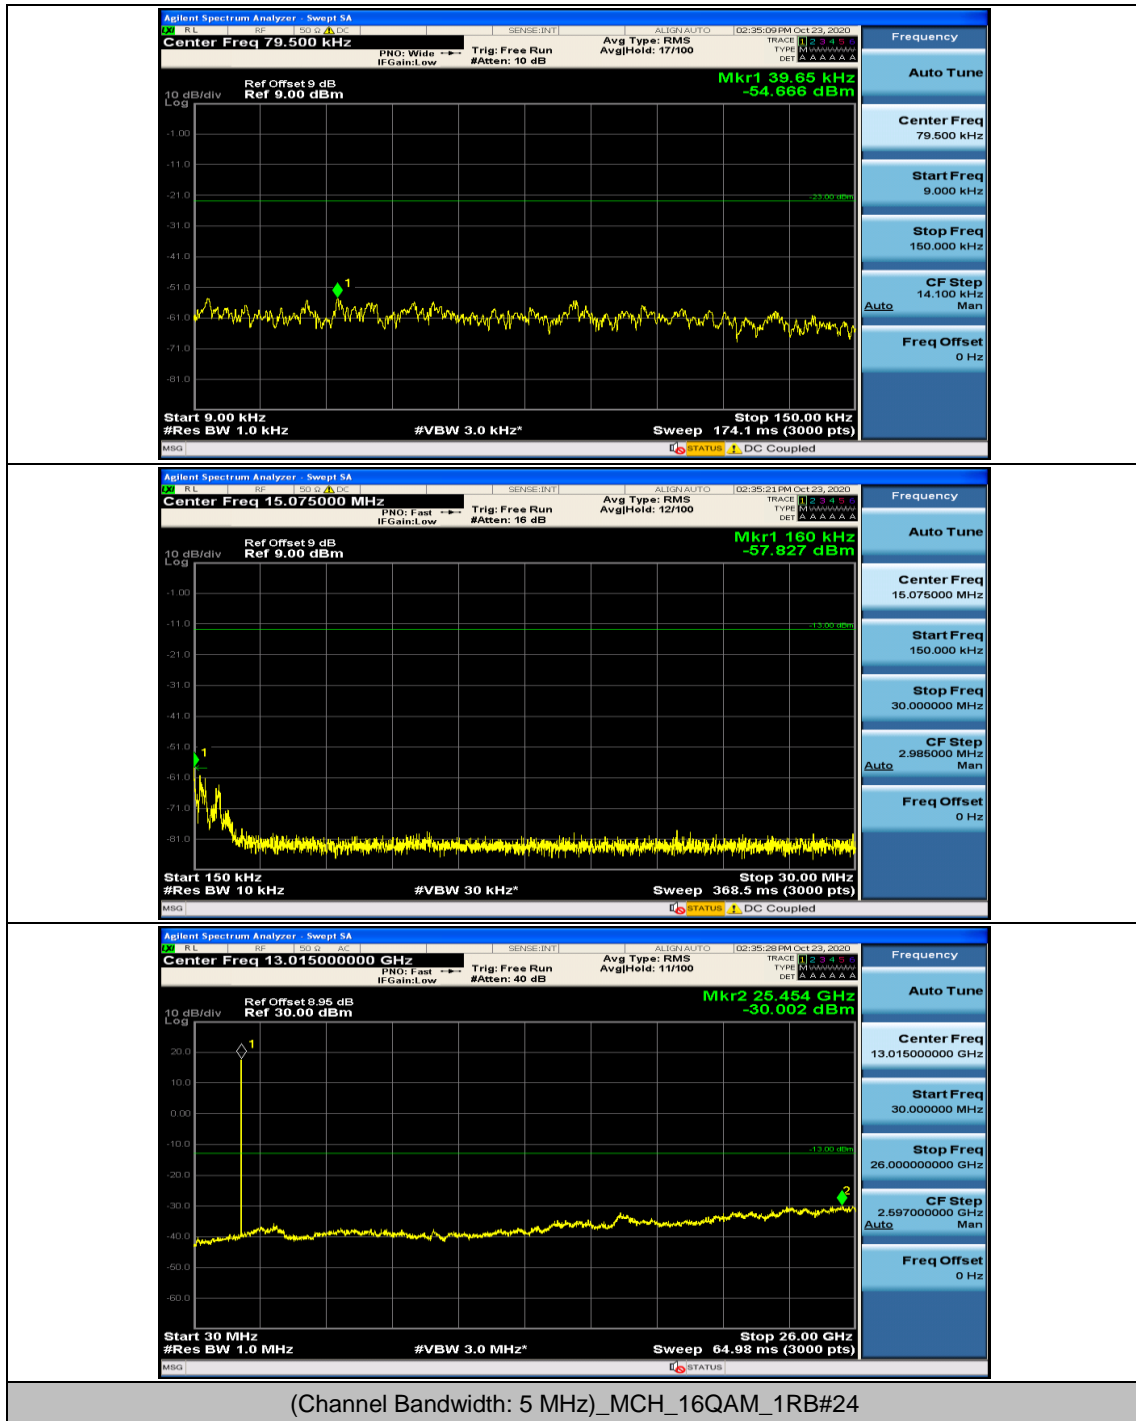

(Channel Bandwidth: 5 MHz)_HCH_QPSK_1RB#0

(Channel Bandwidth: 5 MHz)_HCH_QPSK_1RB#12

(Channel Bandwidth: 5 MHz)_LCH_16QAM_1RB#0

(Channel Bandwidth: 5 MHz)_LCH_16QAM_1RB#12

Channel Bandwidth: 10 MHz