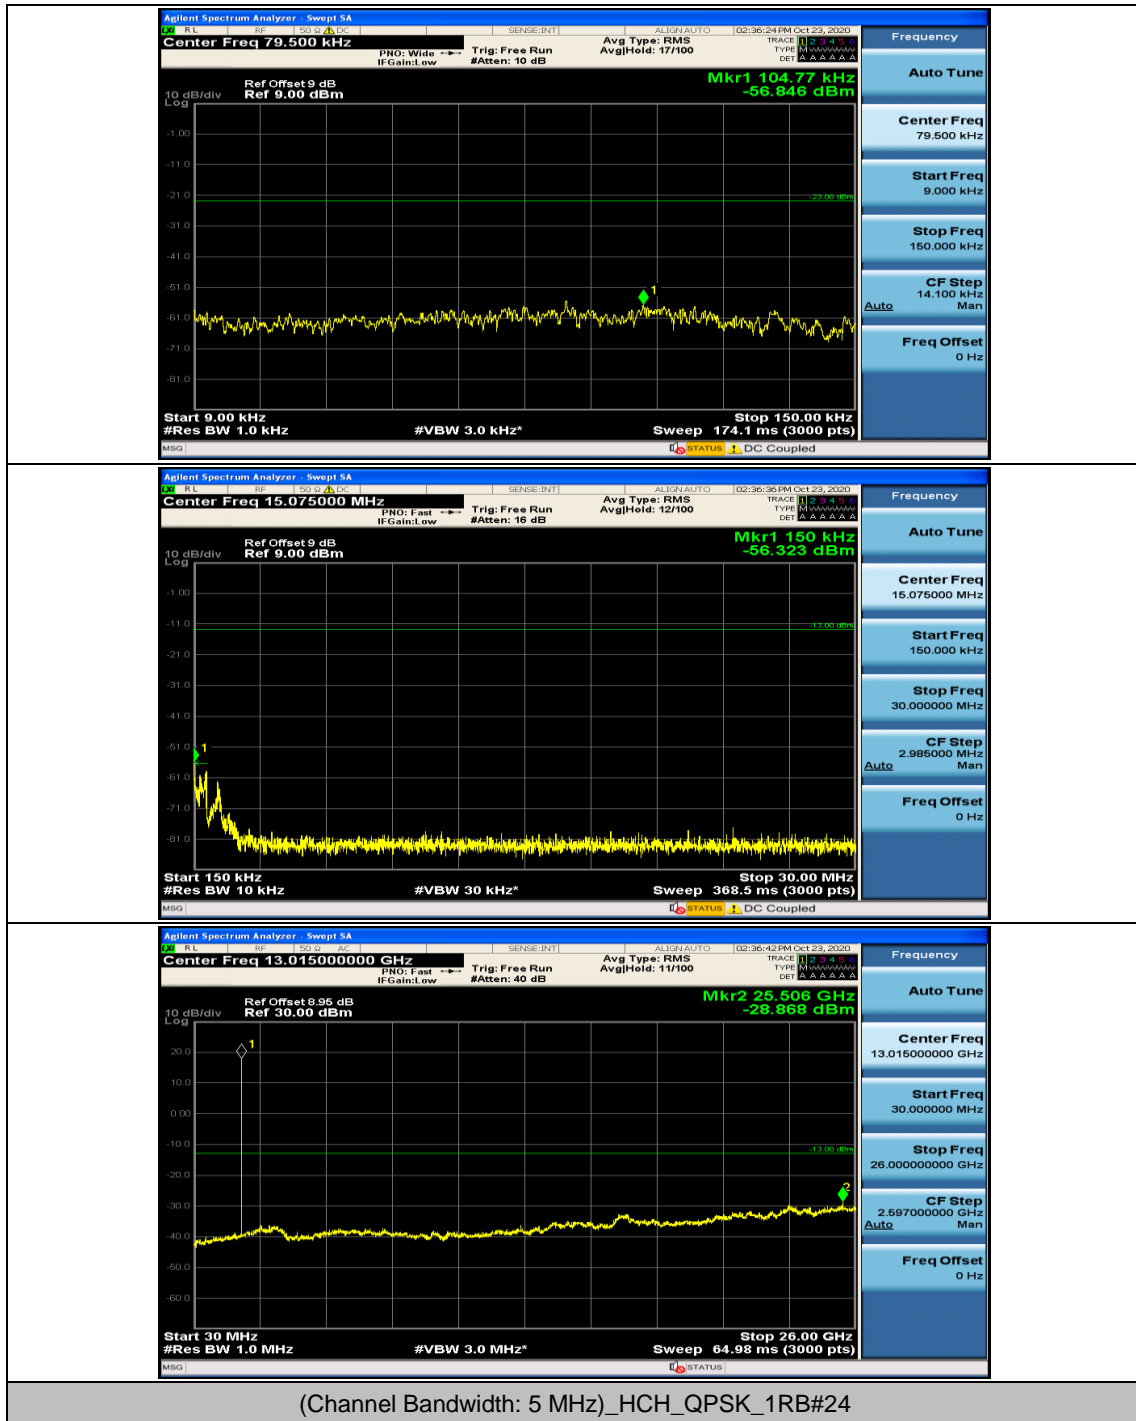

(Channel Bandwidth: 5 MHz)_HCH_QPSK_1RB#0

(Channel Bandwidth: 5 MHz)_HCH_QPSK_1RB#12

(Channel Bandwidth: 5 MHz)_LCH_16QAM_1RB#0

(Channel Bandwidth: 5 MHz)_LCH_16QAM_1RB#12

Channel Bandwidth: 10 MHz