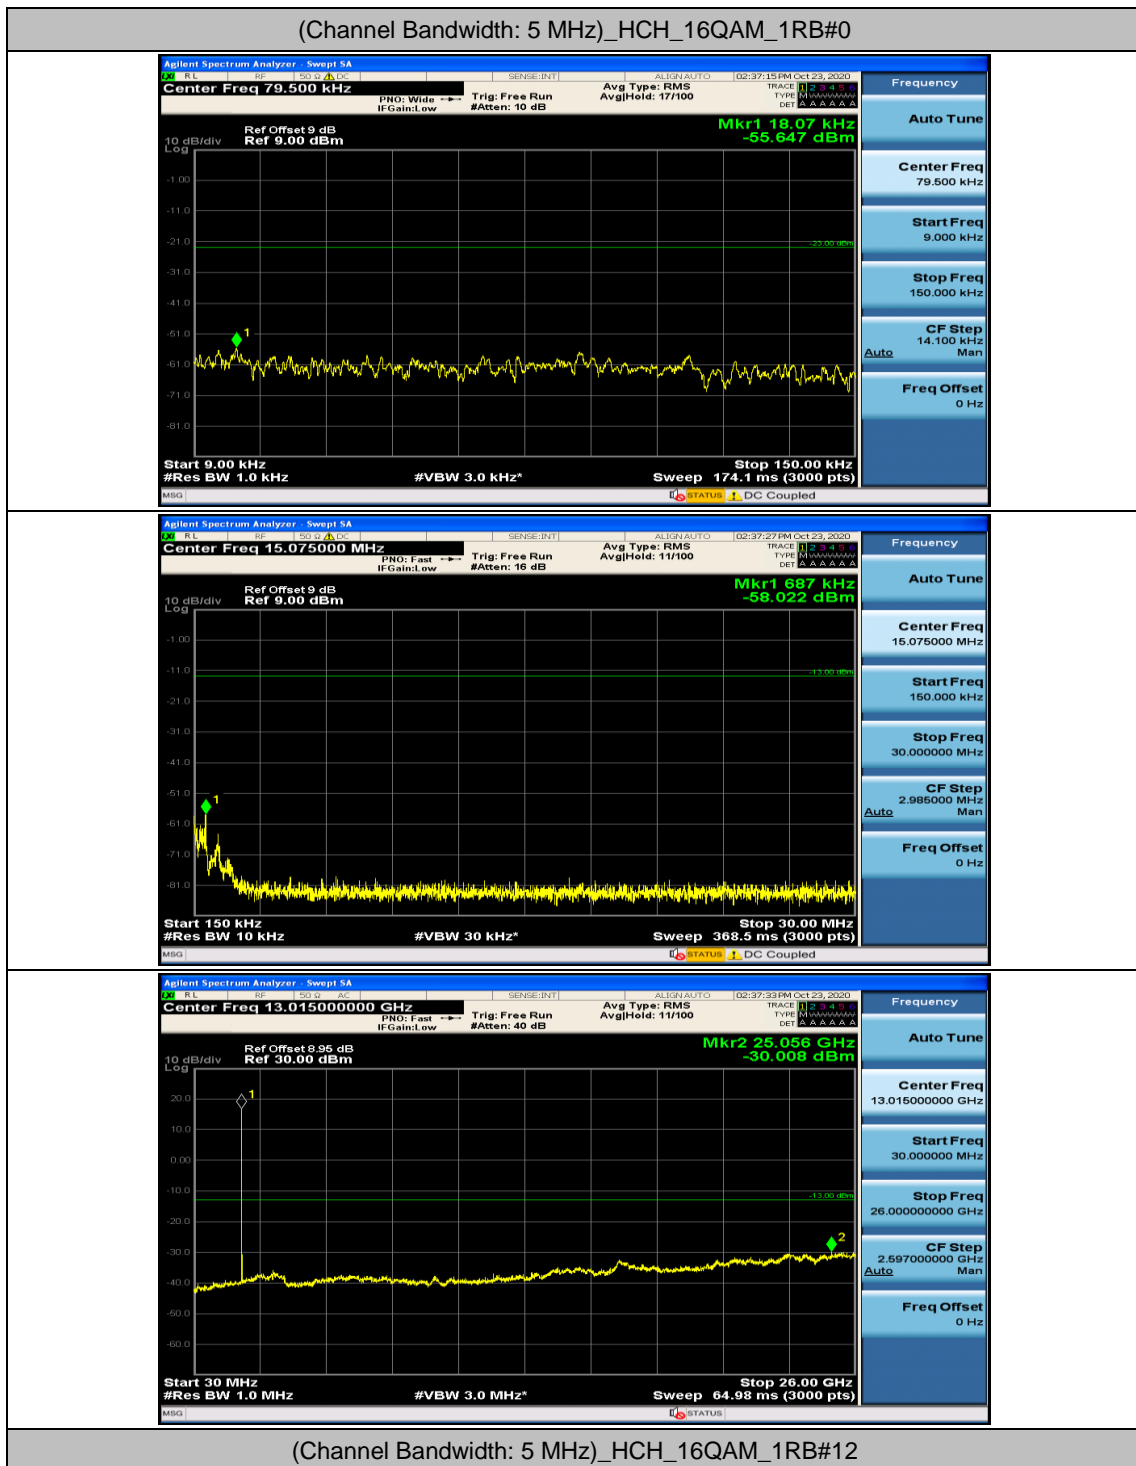

(Channel Bandwidth: 5 MHz)_HCH_QPSK_1RB#0

(Channel Bandwidth: 5 MHz)_HCH_QPSK_1RB#12

(Channel Bandwidth: 5 MHz)_LCH_16QAM_1RB#0

(Channel Bandwidth: 5 MHz)_LCH_16QAM_1RB#12

Channel Bandwidth: 10 MHz