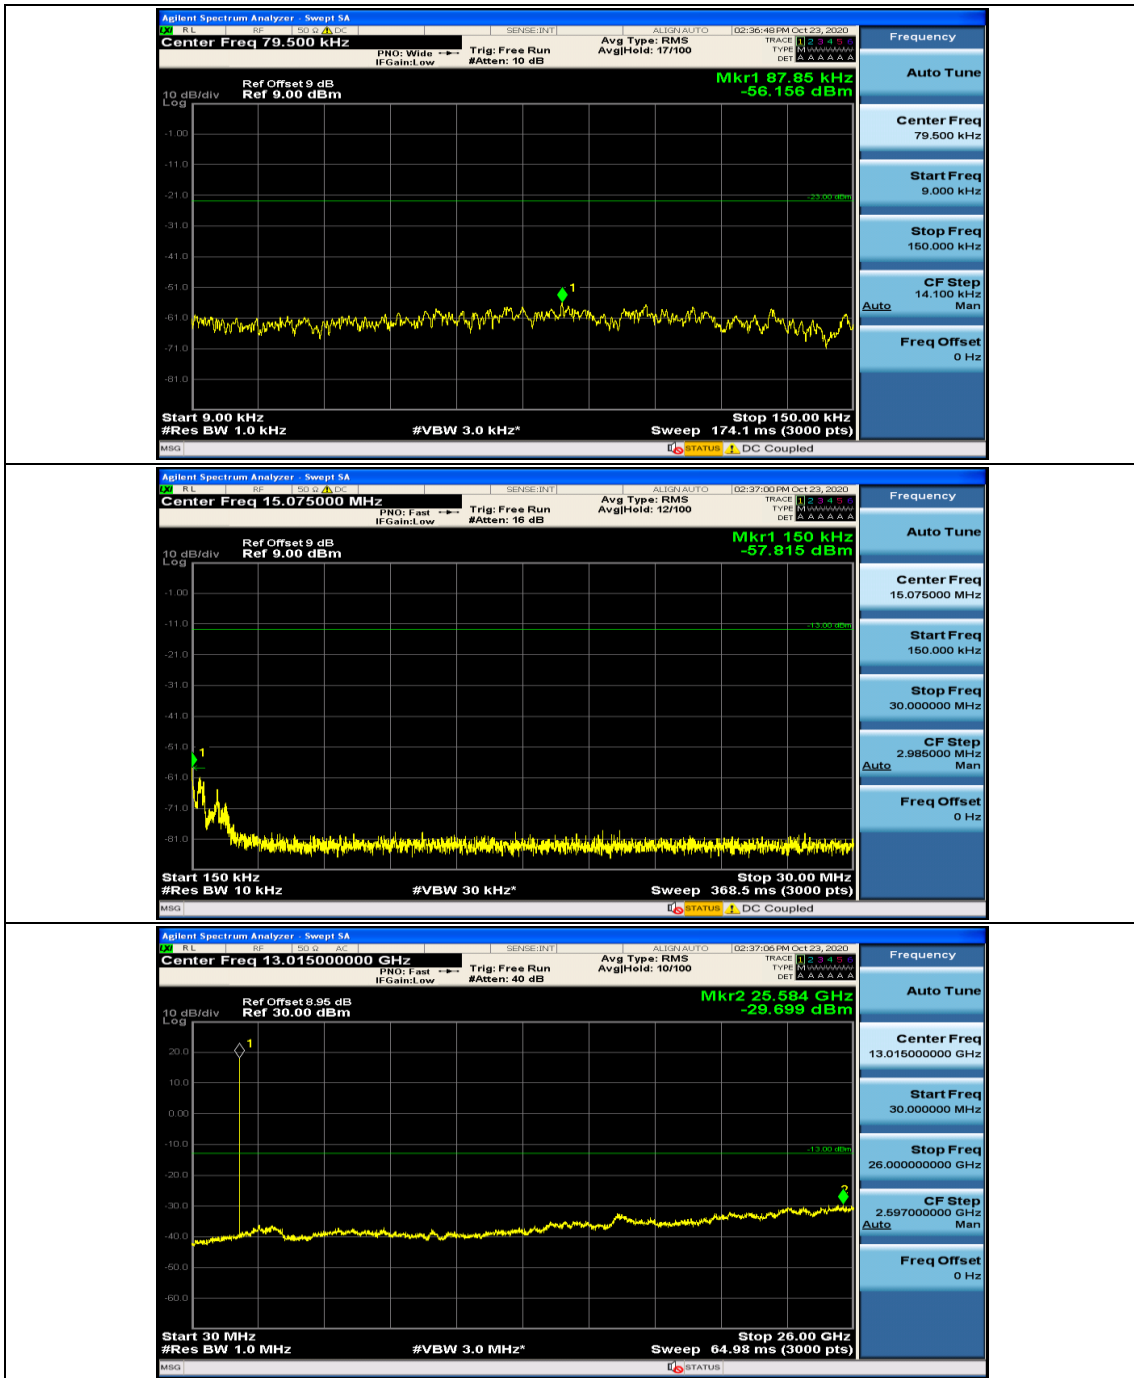

(Channel Bandwidth: 5 MHz)_HCH_QPSK_1RB#0

(Channel Bandwidth: 5 MHz)_HCH_QPSK_1RB#12

(Channel Bandwidth: 5 MHz)_LCH_16QAM_1RB#0

(Channel Bandwidth: 5 MHz)_LCH_16QAM_1RB#12

Channel Bandwidth: 10 MHz