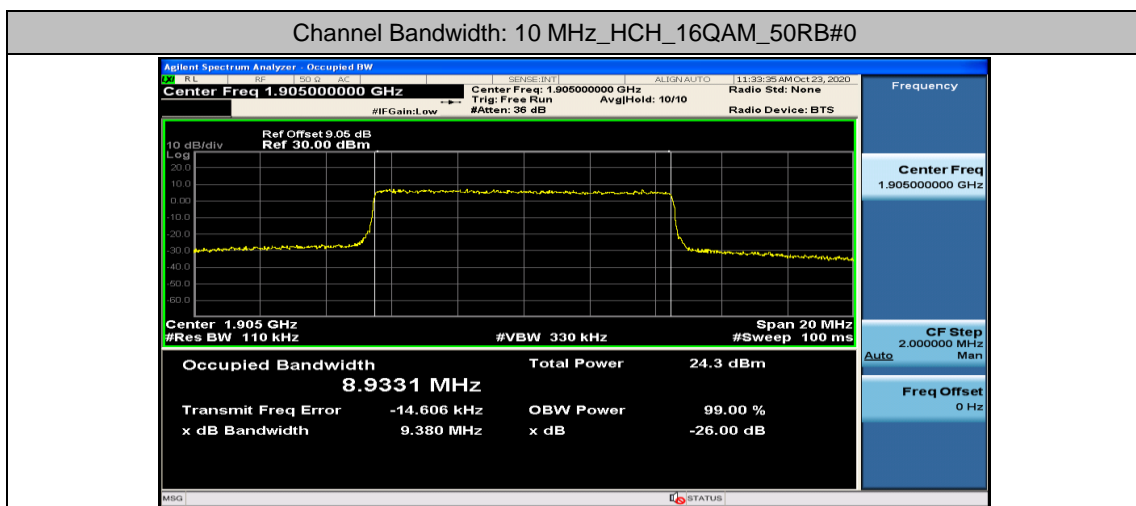

Channel Bandwidth: 5 MHz

(Channel Bandwidth: 5 MHz)_LCH_16QAM_25RB#0

(Channel Bandwidth: 5 MHz)_MCH_16QAM_25RB#0

(Channel Bandwidth: 5 MHz)_HCH_16QAM_25RB#0

Channel Bandwidth: 10 MHz

Channel Bandwidth: 15 MHz

(Channel Bandwidth:15 MHz)_LCH_16QAM_75RB#0

(Channel Bandwidth:15 MHz)_MCH_16QAM_75RB#0

(Channel Bandwidth:15 MHz)_HCH_16QAM_75RB#0

Channel Bandwidth: 20 MHz

Appendix D: Band Edge

Test Graphs

Channel Bandwidth: 1.4 MHz