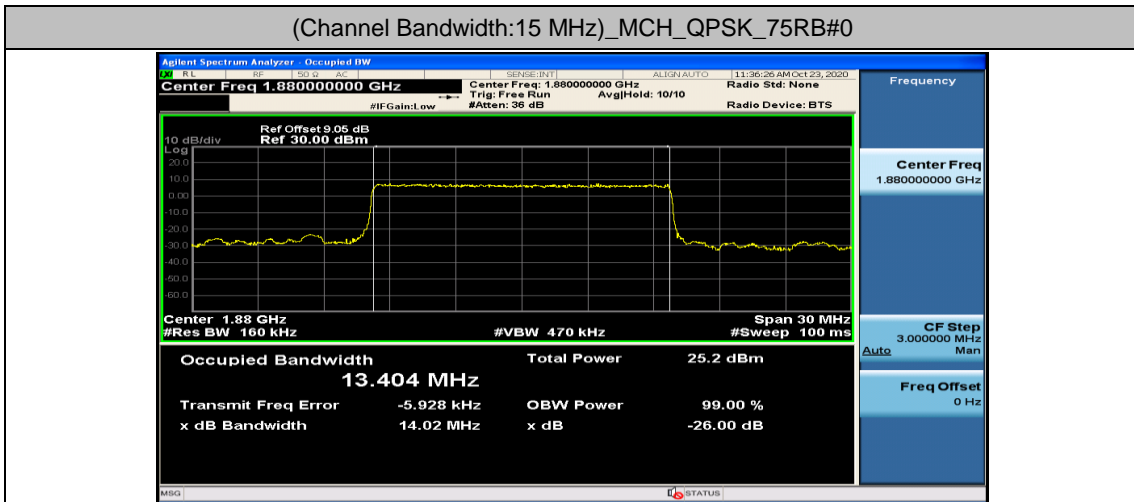

Channel Bandwidth: 5 MHz

(Channel Bandwidth: 5 MHz)_LCH_16QAM_25RB#0

(Channel Bandwidth: 5 MHz)_MCH_16QAM_25RB#0

(Channel Bandwidth: 5 MHz)_HCH_16QAM_25RB#0

Channel Bandwidth: 10 MHz

Channel Bandwidth: 15 MHz