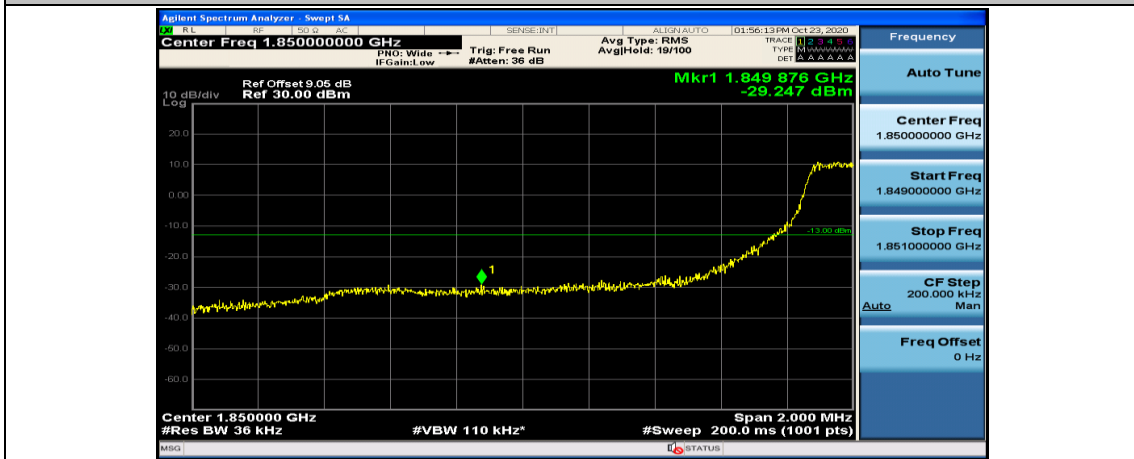

Channel Bandwidth: 3 MHz

(Channel Bandwidth: 3 MHz)_LCH_QPSK_1RB#14

(Channel Bandwidth: 3 MHz)_LCH_QPSK_8RB#0

(Channel Bandwidth: 3 MHz)_LCH_QPSK_8RB#4

(Channel Bandwidth: 3 MHz)_LCH_QPSK_8RB#7

(Channel Bandwidth: 3 MHz)_LCH_QPSK_15RB#0