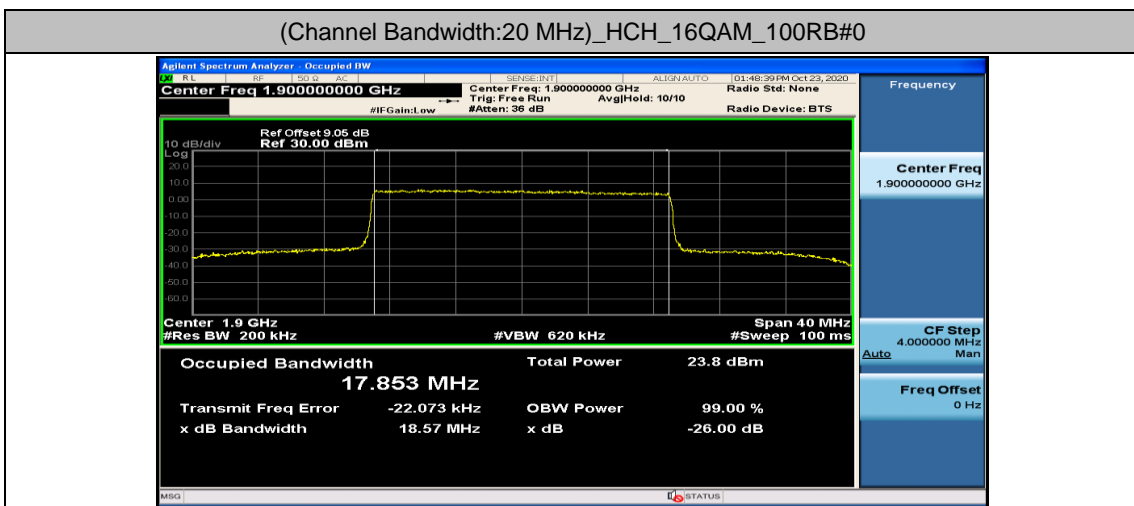

(Channel Bandwidth:15 MHz)_LCH_16QAM_75RB#0

(Channel Bandwidth:15 MHz)_MCH_16QAM_75RB#0

(Channel Bandwidth:15 MHz)_HCH_16QAM_75RB#0

Channel Bandwidth: 20 MHz

Appendix D: Band Edge

Test Graphs

Channel Bandwidth: 1.4 MHz

(Channel Bandwidth: 1.4 MHz)_LCH_QPSK_3RB#0

(Channel Bandwidth: 1.4 MHz)_LCH_QPSK_3RB#2

(Channel Bandwidth: 1.4 MHz)_LCH_QPSK_3RB#3

(Channel Bandwidth: 1.4 MHz)_LCH_QPSK_6RB#0

(Channel Bandwidth: 1.4 MHz)_HCH_QPSK_1RB#0