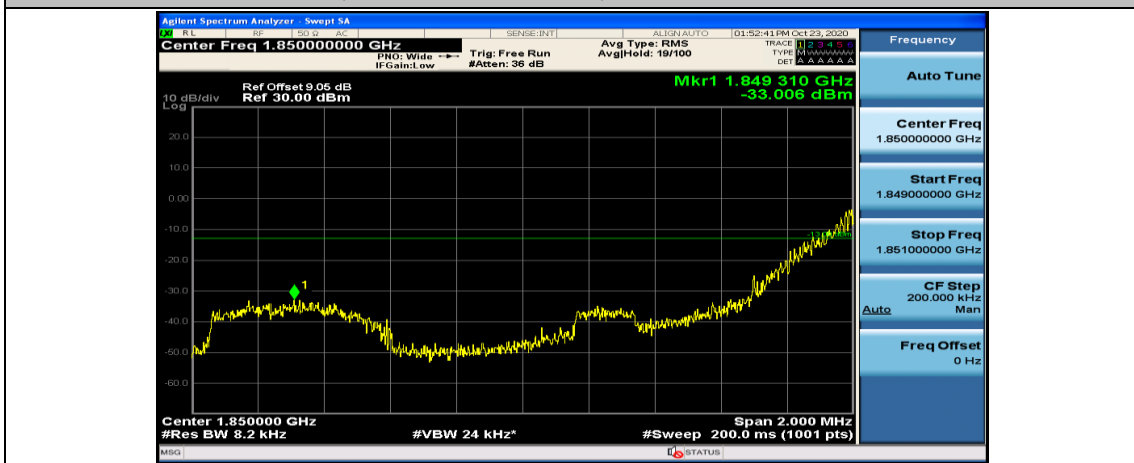

(Channel Bandwidth: 1.4 MHz) HCH_QPSK_6RB#0

(Channel Bandwidth: 1.4 MHz) LCH_16QAM_1RB#0

(Channel Bandwidth: 1.4 MHz) LCH_16QAM_1RB#3

(Channel Bandwidth: 1.4 MHz)_LCH_16QAM_1RB#5

(Channel Bandwidth: 1.4 MHz)_LCH_16QAM_3RB#0

(Channel Bandwidth: 1.4 MHz)_LCH_16QAM_3RB#2

(Channel Bandwidth: 1.4 MHz)_LCH_16QAM_3RB#3

(Channel Bandwidth: 1.4 MHz)_LCH_16QAM_6RB#0

(Channel Bandwidth: 1.4 MHz)_HCH_16QAM_1RB#0

(Channel Bandwidth: 1.4 MHz)_HCH_16QAM_1RB#3