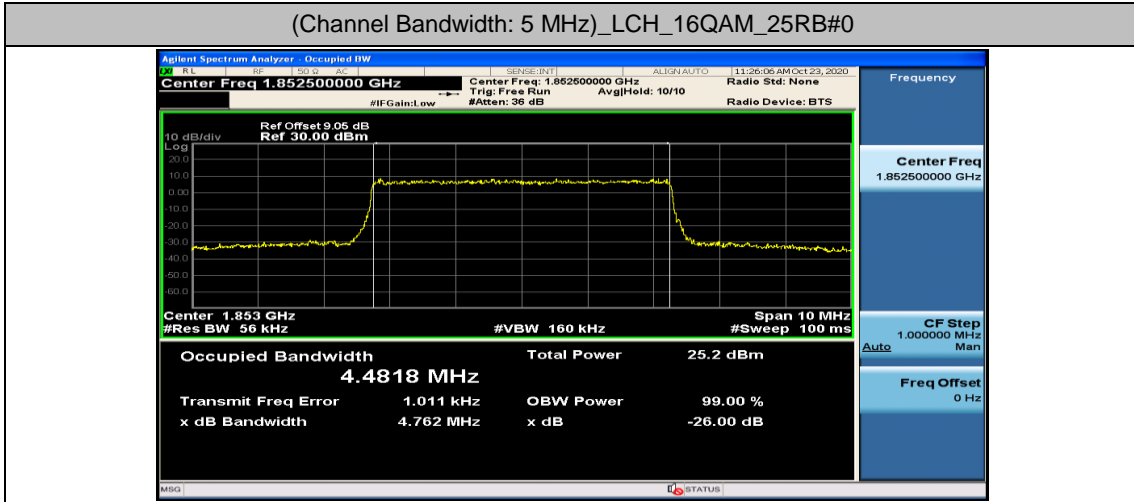

Channel Bandwidth: 5 MHz

(Channel Bandwidth: 5 MHz)_LCH_16QAM_25RB#0

(Channel Bandwidth: 5 MHz)_MCH_16QAM_25RB#0

(Channel Bandwidth: 5 MHz)_HCH_16QAM_25RB#0

Channel Bandwidth: 10 MHz

Channel Bandwidth: 15 MHz

(Channel Bandwidth:15 MHz)_LCH_16QAM_75RB#0

(Channel Bandwidth:15 MHz)_MCH_16QAM_75RB#0

(Channel Bandwidth:15 MHz)_HCH_16QAM_75RB#0

Channel Bandwidth: 20 MHz

Appendix D: Band Edge

Test Graphs

Channel Bandwidth: 1.4 MHz