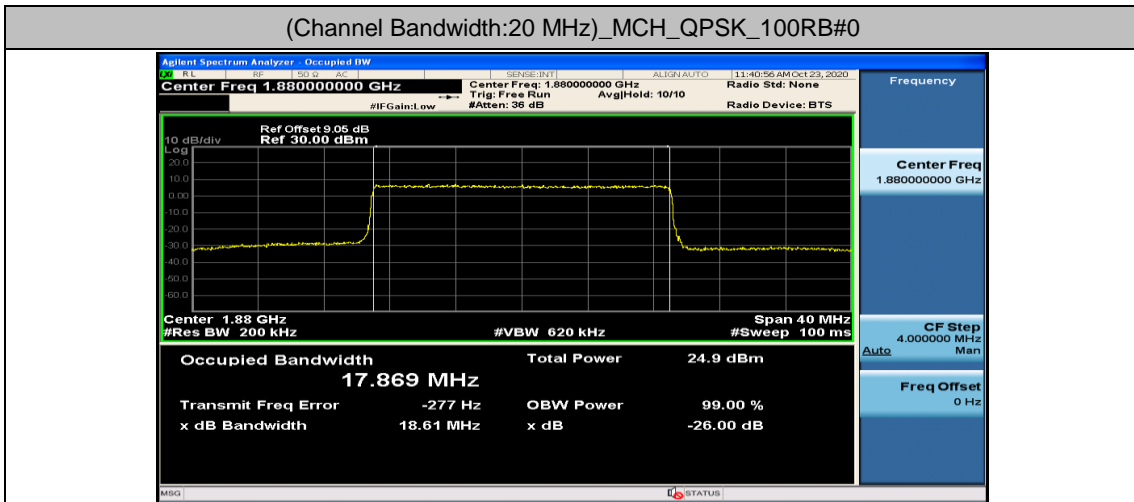

(Channel Bandwidth:15 MHz)_LCH_16QAM_75RB#0

(Channel Bandwidth:15 MHz)_MCH_16QAM_75RB#0

(Channel Bandwidth:15 MHz)_HCH_16QAM_75RB#0

Channel Bandwidth: 20 MHz

Appendix D: Band Edge

Test Graphs

Channel Bandwidth: 1.4 MHz

(Channel Bandwidth: 1.4 MHz)_LCH_QPSK_3RB#0

(Channel Bandwidth: 1.4 MHz)_LCH_QPSK_3RB#2

(Channel Bandwidth: 1.4 MHz)_LCH_QPSK_3RB#3

(Channel Bandwidth: 1.4 MHz)_LCH_QPSK_6RB#0

(Channel Bandwidth: 1.4 MHz)_HCH_QPSK_1RB#0