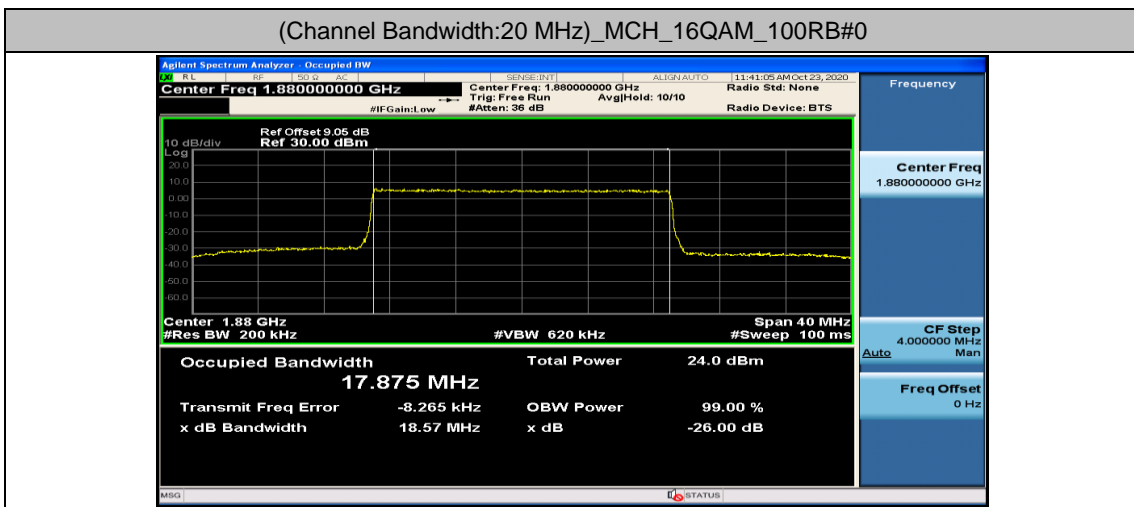

(Channel Bandwidth:15 MHz)_LCH_16QAM_75RB#0

(Channel Bandwidth:15 MHz)_MCH_16QAM_75RB#0

(Channel Bandwidth:15 MHz)_HCH_16QAM_75RB#0

Channel Bandwidth: 20 MHz

Appendix D: Band Edge

Test Graphs

Channel Bandwidth: 1.4 MHz

(Channel Bandwidth: 1.4 MHz)_LCH_QPSK_3RB#0

(Channel Bandwidth: 1.4 MHz)_LCH_QPSK_3RB#2

(Channel Bandwidth: 1.4 MHz)_LCH_QPSK_3RB#3

(Channel Bandwidth: 1.4 MHz)_LCH_QPSK_6RB#0

(Channel Bandwidth: 1.4 MHz)_HCH_QPSK_1RB#0