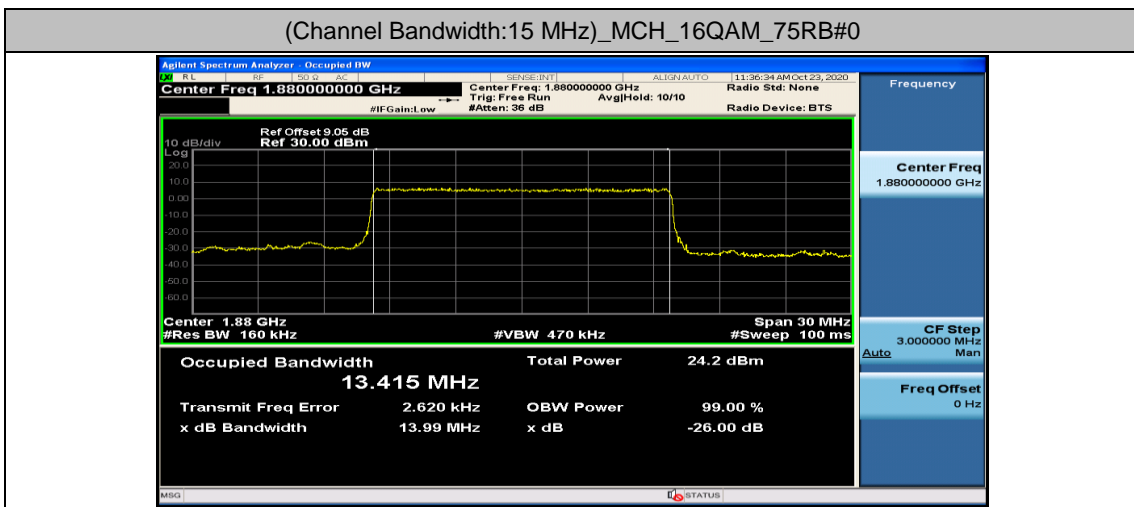

Channel Bandwidth: 5 MHz

(Channel Bandwidth: 5 MHz)_LCH_16QAM_25RB#0

(Channel Bandwidth: 5 MHz)_MCH_16QAM_25RB#0

(Channel Bandwidth: 5 MHz)_HCH_16QAM_25RB#0

Channel Bandwidth: 10 MHz

Channel Bandwidth: 15 MHz

(Channel Bandwidth:15 MHz)_LCH_16QAM_75RB#0

(Channel Bandwidth:15 MHz)_MCH_16QAM_75RB#0

(Channel Bandwidth:15 MHz)_HCH_16QAM_75RB#0

Channel Bandwidth: 20 MHz

Appendix D: Band Edge

Test Graphs

Channel Bandwidth: 1.4 MHz