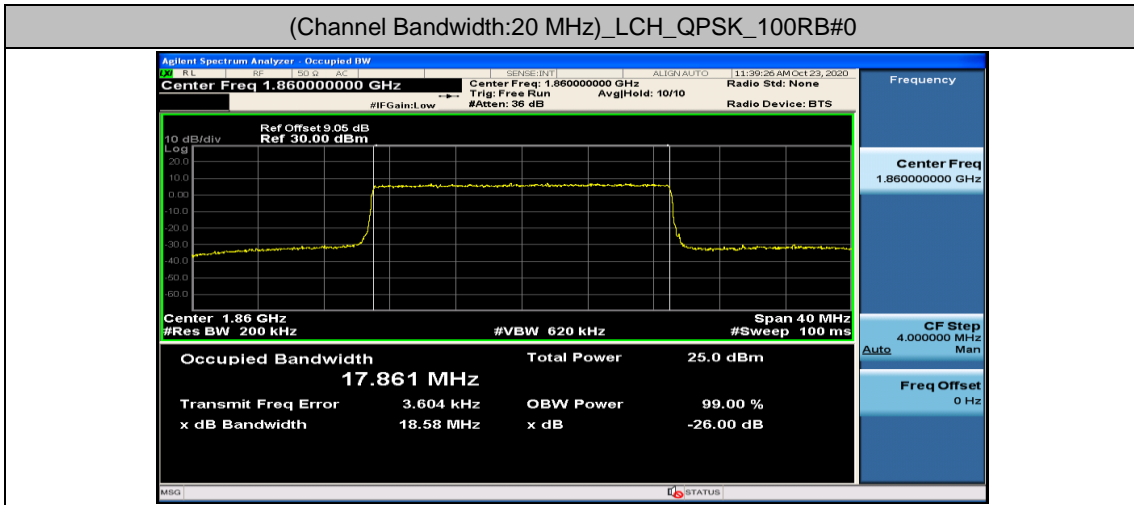

(Channel Bandwidth:15 MHz)_LCH_16QAM_75RB#0

(Channel Bandwidth:15 MHz)_MCH_16QAM_75RB#0

(Channel Bandwidth:15 MHz)_HCH_16QAM_75RB#0

Channel Bandwidth: 20 MHz

Appendix D: Band Edge

Test Graphs

Channel Bandwidth: 1.4 MHz

(Channel Bandwidth: 1.4 MHz)_LCH_QPSK_3RB#0

(Channel Bandwidth: 1.4 MHz)_LCH_QPSK_3RB#2

(Channel Bandwidth: 1.4 MHz)_LCH_QPSK_3RB#3

(Channel Bandwidth: 1.4 MHz)_LCH_QPSK_6RB#0

(Channel Bandwidth: 1.4 MHz)_HCH_QPSK_1RB#0