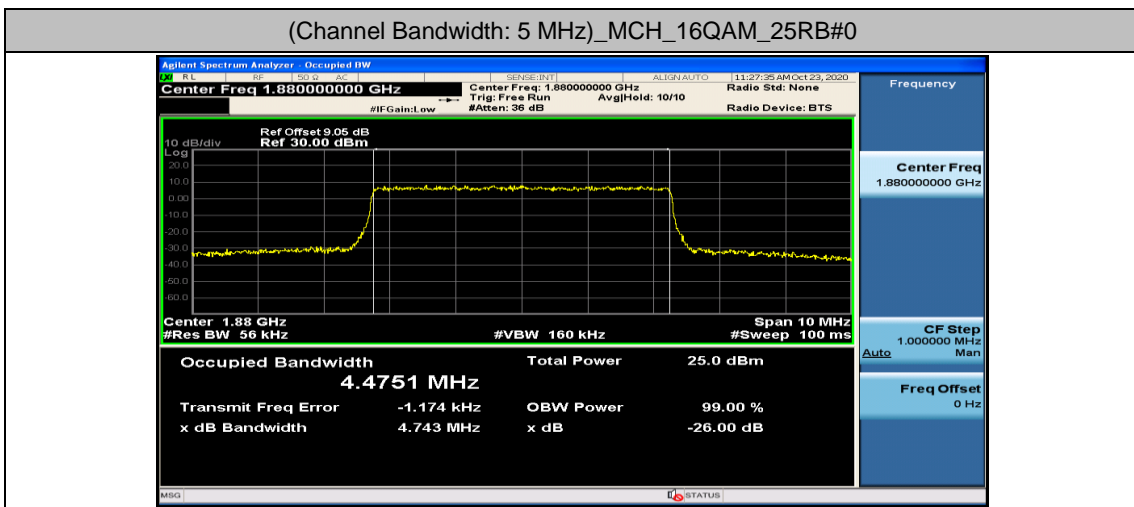

Channel Bandwidth: 5 MHz

(Channel Bandwidth: 5 MHz)_LCH_16QAM_25RB#0

(Channel Bandwidth: 5 MHz)_MCH_16QAM_25RB#0

(Channel Bandwidth: 5 MHz)_HCH_16QAM_25RB#0

Channel Bandwidth: 10 MHz

Channel Bandwidth: 15 MHz

(Channel Bandwidth:15 MHz)_LCH_16QAM_75RB#0

(Channel Bandwidth:15 MHz)_MCH_16QAM_75RB#0

(Channel Bandwidth:15 MHz)_HCH_16QAM_75RB#0

Channel Bandwidth: 20 MHz

Appendix D: Band Edge

Test Graphs

Channel Bandwidth: 1.4 MHz