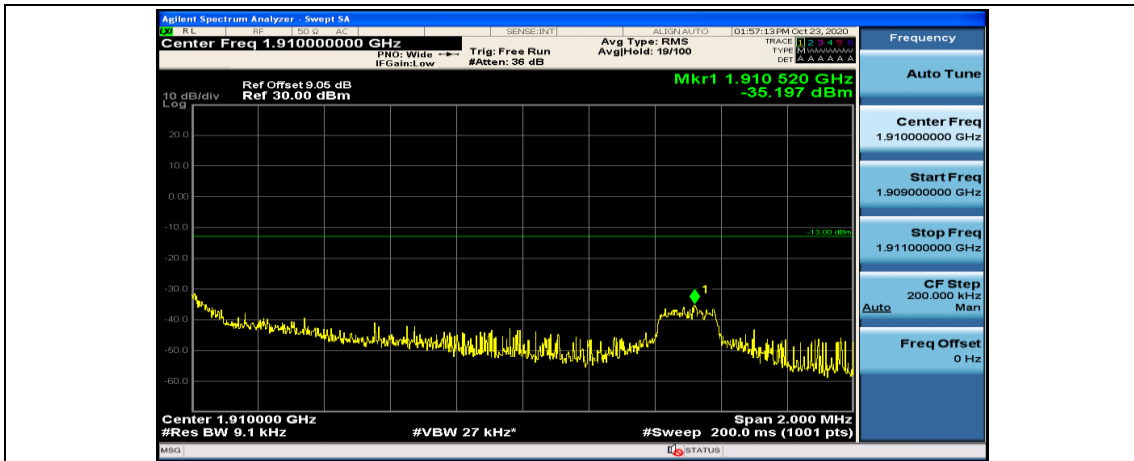

(Channel Bandwidth: 3 MHz)_HCH_QPSK_1RB#7