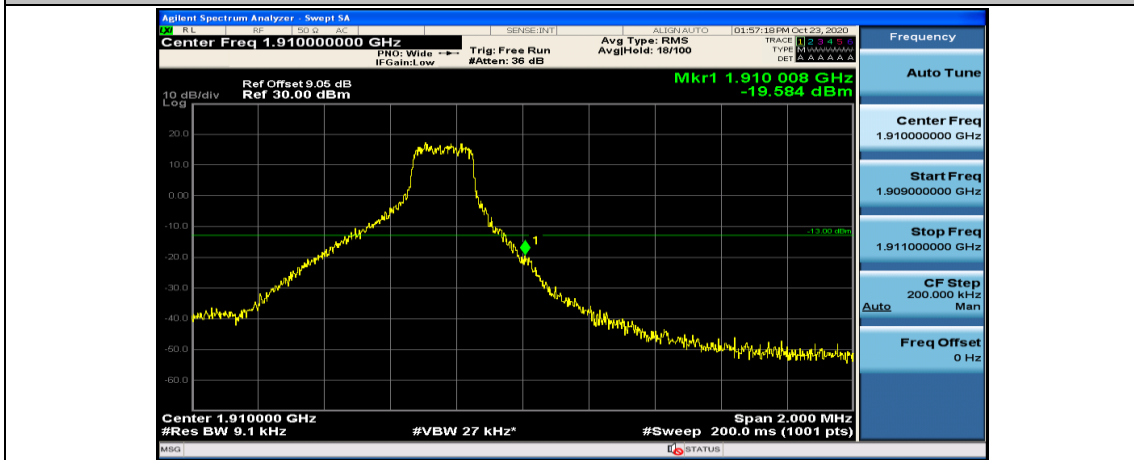

(Channel Bandwidth: 3 MHz)_HCH_QPSK_1RB#14