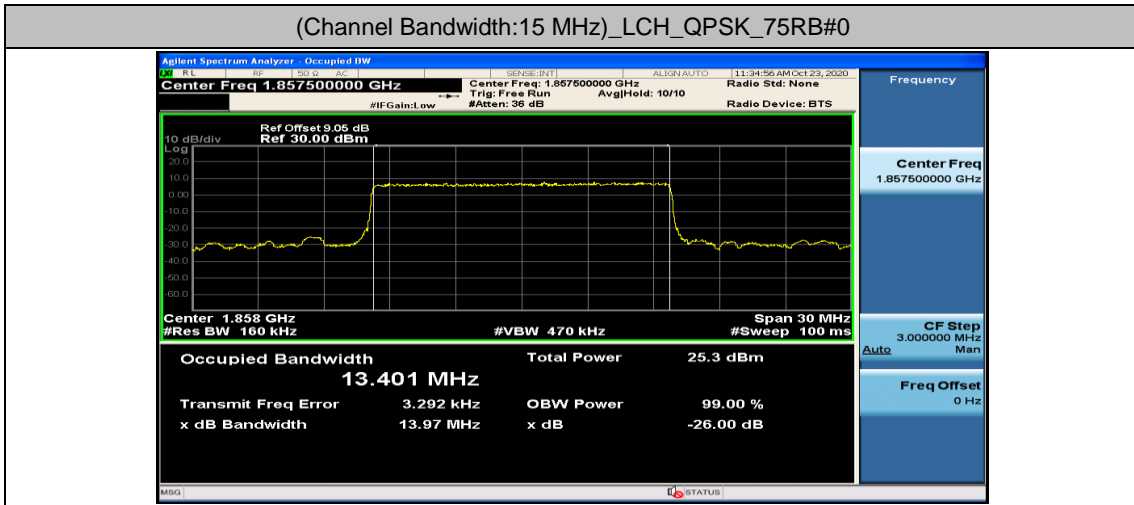

Channel Bandwidth: 5 MHz

(Channel Bandwidth: 5 MHz)_LCH_16QAM_25RB#0

(Channel Bandwidth: 5 MHz)_MCH_16QAM_25RB#0

(Channel Bandwidth: 5 MHz)_HCH_16QAM_25RB#0

Channel Bandwidth: 10 MHz

Channel Bandwidth: 15 MHz