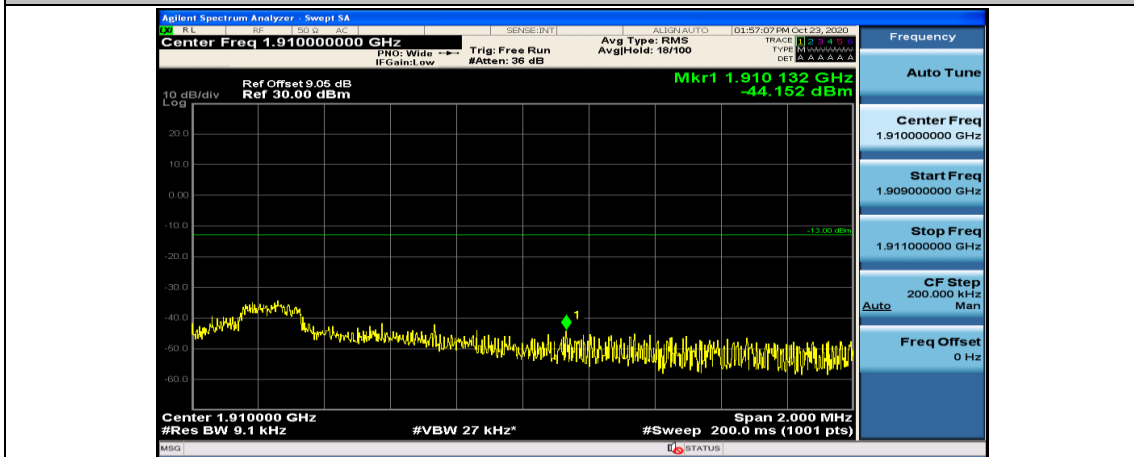

(Channel Bandwidth: 3 MHz)_HCH_QPSK_1RB#0