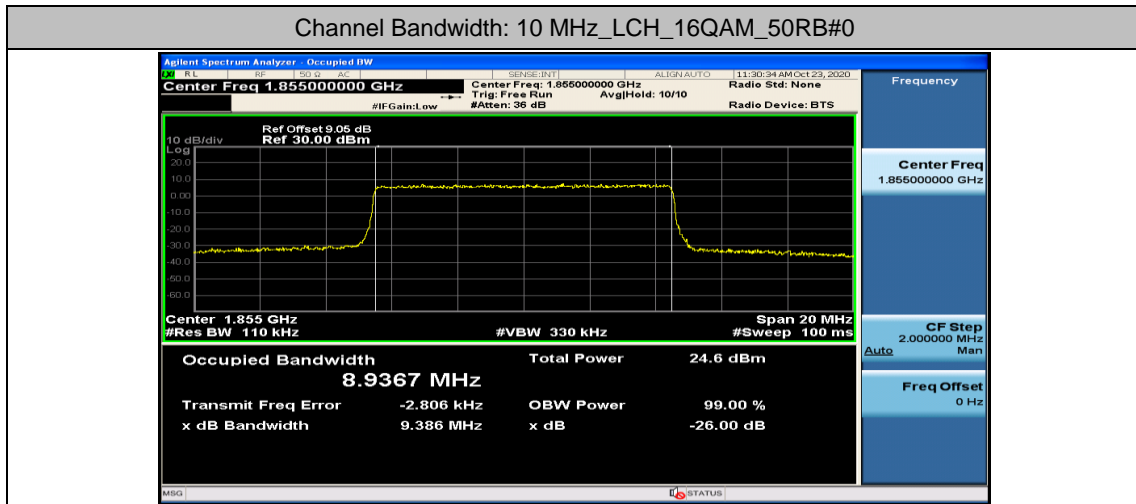

Channel Bandwidth: 5 MHz

(Channel Bandwidth: 5 MHz)_LCH_16QAM_25RB#0

(Channel Bandwidth: 5 MHz)_MCH_16QAM_25RB#0

(Channel Bandwidth: 5 MHz)_HCH_16QAM_25RB#0

Channel Bandwidth: 10 MHz

Channel Bandwidth: 15 MHz