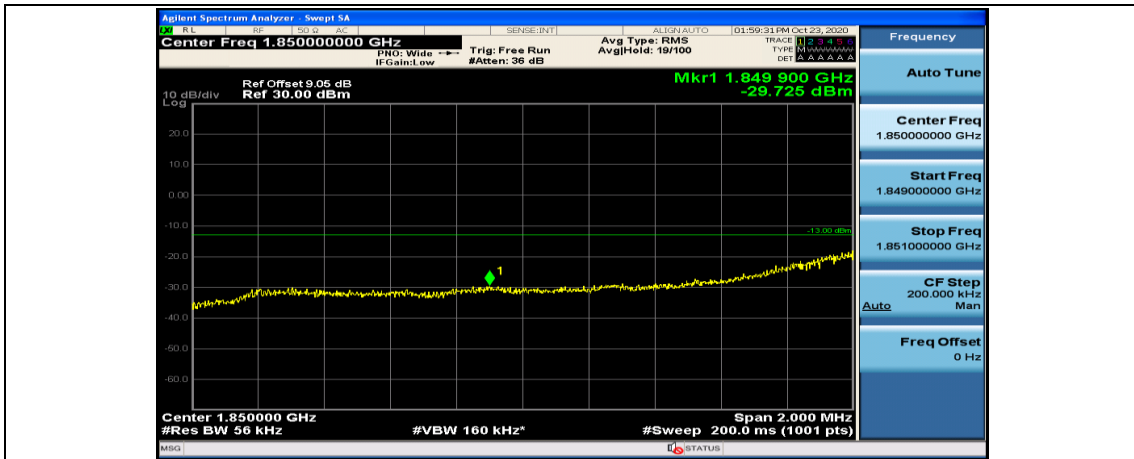

(Channel Bandwidth: 3 MHz)_HCH_16QAM_15RB#0

Channel Bandwidth: 5 MHz

(Channel Bandwidth: 5 MHz)_LCH_QPSK_1RB#12

(Channel Bandwidth: 5 MHz)_LCH_QPSK_1RB#24

(Channel Bandwidth: 5 MHz)_LCH_QPSK_12RB#0

(Channel Bandwidth: 5 MHz)_LCH_QPSK_12RB#6