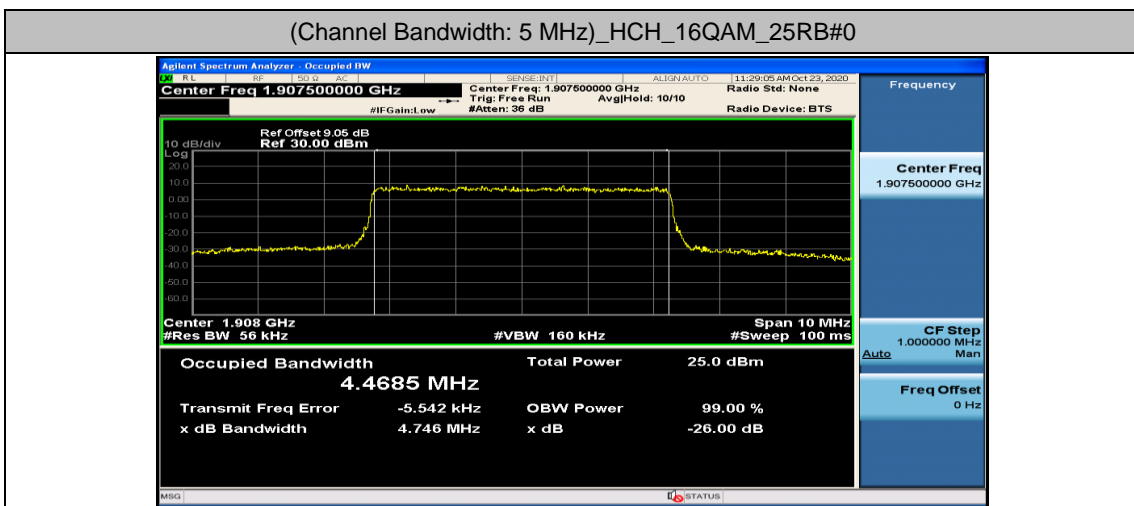

Channel Bandwidth: 5 MHz

(Channel Bandwidth: 5 MHz)_LCH_16QAM_25RB#0

(Channel Bandwidth: 5 MHz)_MCH_16QAM_25RB#0

(Channel Bandwidth: 5 MHz)_HCH_16QAM_25RB#0

Channel Bandwidth: 10 MHz

Channel Bandwidth: 15 MHz

(Channel Bandwidth:15 MHz)_LCH_16QAM_75RB#0

(Channel Bandwidth:15 MHz)_MCH_16QAM_75RB#0

(Channel Bandwidth:15 MHz)_HCH_16QAM_75RB#0

Channel Bandwidth: 20 MHz

Appendix D: Band Edge

Test Graphs

Channel Bandwidth: 1.4 MHz