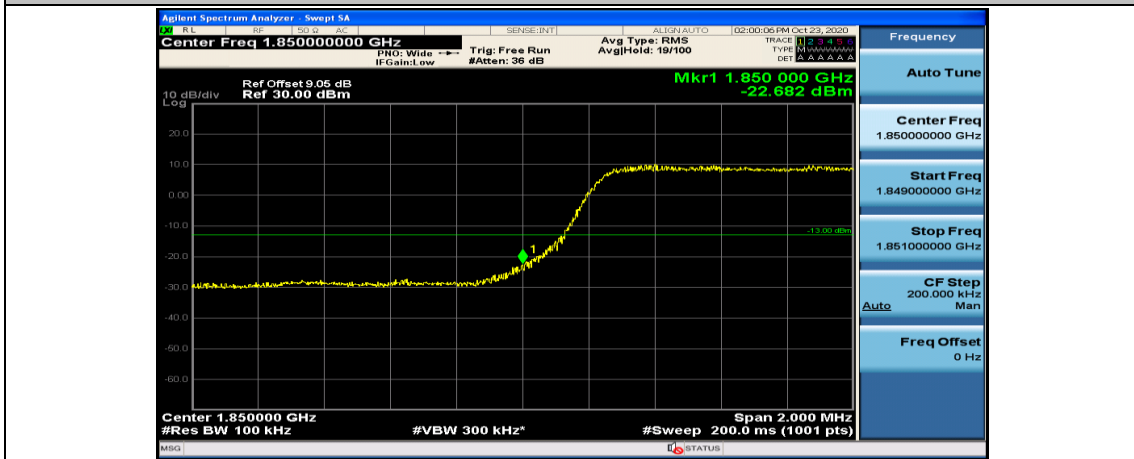

(Channel Bandwidth: 5 MHz)_HCH_QPSK_1RB#0