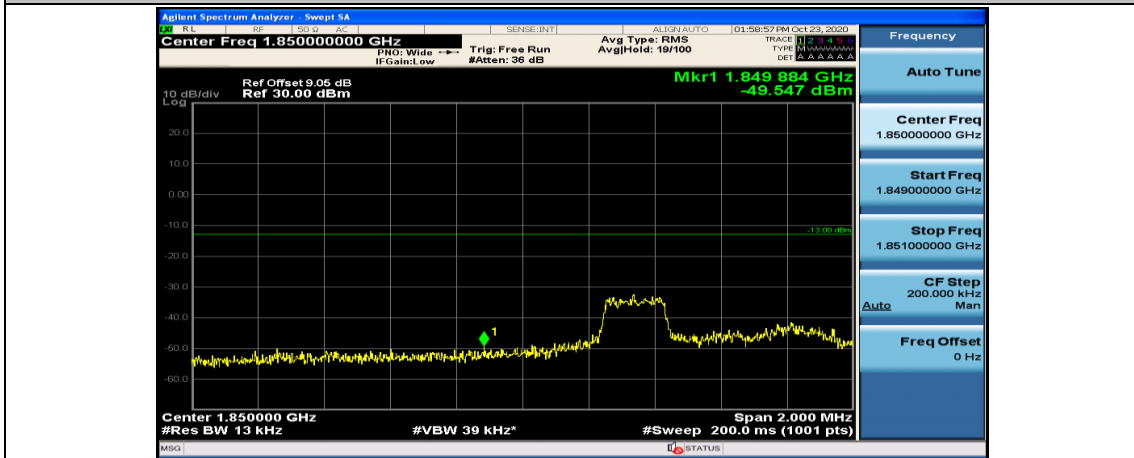

(Channel Bandwidth: 3 MHz)_HCH_16QAM_15RB#0

Channel Bandwidth: 5 MHz

(Channel Bandwidth: 5 MHz)_LCH_QPSK_1RB#12

(Channel Bandwidth: 5 MHz)_LCH_QPSK_1RB#24

(Channel Bandwidth: 5 MHz)_LCH_QPSK_12RB#0

(Channel Bandwidth: 5 MHz)_LCH_QPSK_12RB#6