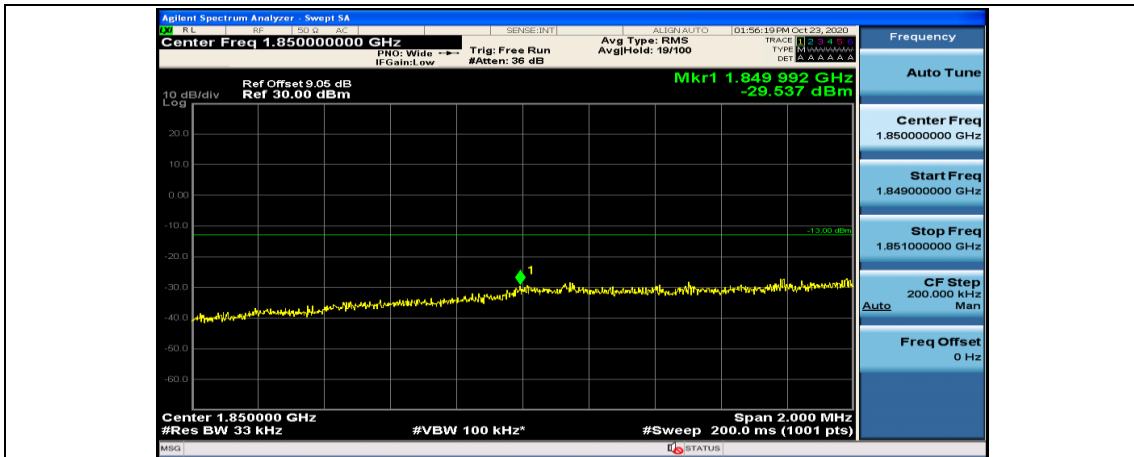

Channel Bandwidth: 3 MHz

(Channel Bandwidth: 3 MHz)_LCH_QPSK_1RB#14

(Channel Bandwidth: 3 MHz)_LCH_QPSK_8RB#0

(Channel Bandwidth: 3 MHz)_LCH_QPSK_8RB#4

(Channel Bandwidth: 3 MHz)_LCH_QPSK_8RB#7

(Channel Bandwidth: 3 MHz)_LCH_QPSK_15RB#0