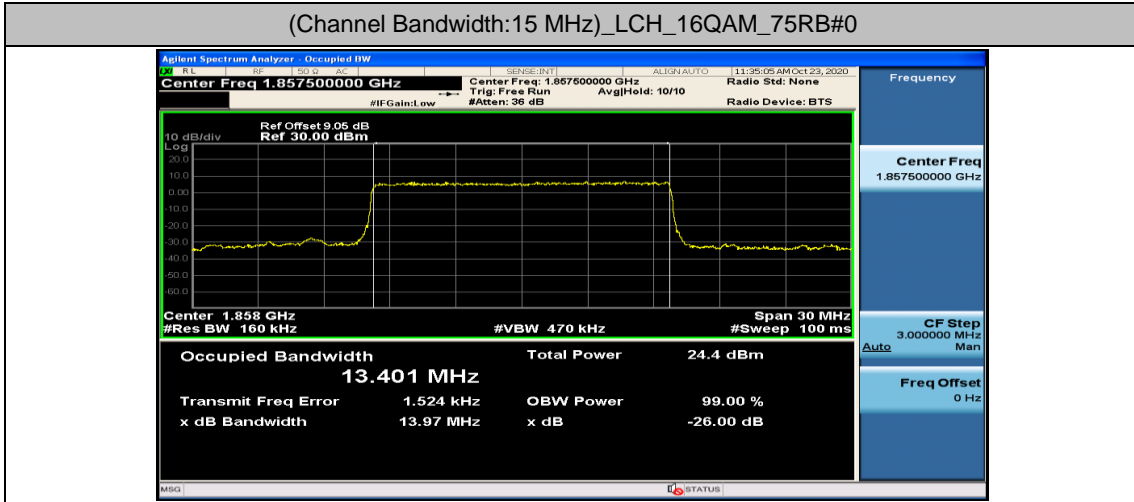

Channel Bandwidth: 5 MHz

(Channel Bandwidth: 5 MHz)_LCH_16QAM_25RB#0

(Channel Bandwidth: 5 MHz)_MCH_16QAM_25RB#0

(Channel Bandwidth: 5 MHz)_HCH_16QAM_25RB#0

Channel Bandwidth: 10 MHz

Channel Bandwidth: 15 MHz

(Channel Bandwidth:15 MHz)_LCH_16QAM_75RB#0

(Channel Bandwidth:15 MHz)_MCH_16QAM_75RB#0

(Channel Bandwidth:15 MHz)_HCH_16QAM_75RB#0

Channel Bandwidth: 20 MHz

Appendix D: Band Edge

Test Graphs

Channel Bandwidth: 1.4 MHz