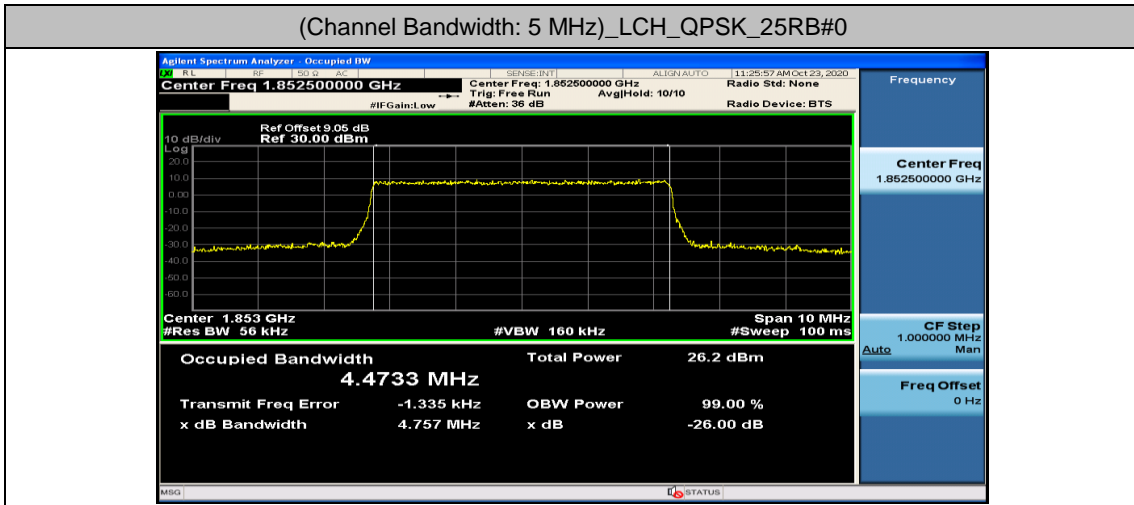

Channel Bandwidth: 5 MHz

(Channel Bandwidth: 5 MHz)_LCH_16QAM_25RB#0

(Channel Bandwidth: 5 MHz)_MCH_16QAM_25RB#0

(Channel Bandwidth: 5 MHz)_HCH_16QAM_25RB#0

Channel Bandwidth: 10 MHz

Channel Bandwidth: 15 MHz