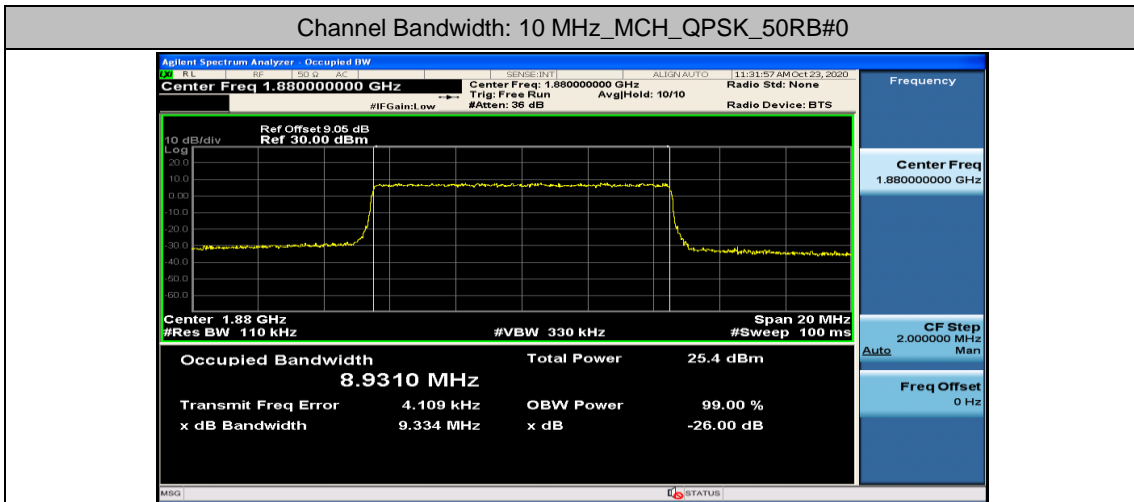

Channel Bandwidth: 5 MHz

(Channel Bandwidth: 5 MHz)_LCH_16QAM_25RB#0

(Channel Bandwidth: 5 MHz)_MCH_16QAM_25RB#0

(Channel Bandwidth: 5 MHz)_HCH_16QAM_25RB#0

Channel Bandwidth: 10 MHz

Channel Bandwidth: 15 MHz