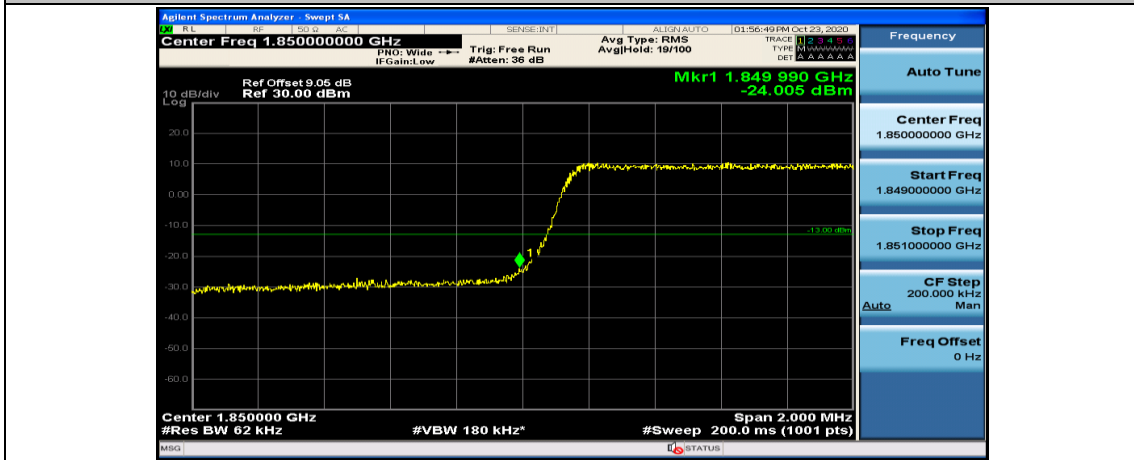

Channel Bandwidth: 3 MHz

(Channel Bandwidth: 3 MHz)_LCH_QPSK_1RB#14

(Channel Bandwidth: 3 MHz)_LCH_QPSK_8RB#0

(Channel Bandwidth: 3 MHz)_LCH_QPSK_8RB#4

(Channel Bandwidth: 3 MHz)_LCH_QPSK_8RB#7

(Channel Bandwidth: 3 MHz)_LCH_QPSK_15RB#0