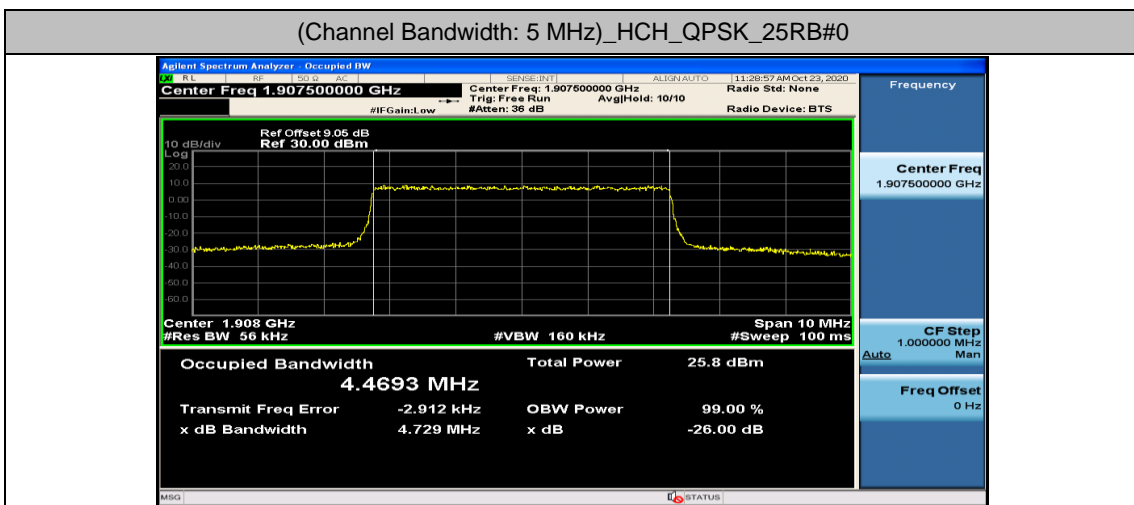

Channel Bandwidth: 5 MHz

(Channel Bandwidth: 5 MHz)_LCH_16QAM_25RB#0

(Channel Bandwidth: 5 MHz)_MCH_16QAM_25RB#0

(Channel Bandwidth: 5 MHz)_HCH_16QAM_25RB#0

Channel Bandwidth: 10 MHz

Channel Bandwidth: 15 MHz

(Channel Bandwidth:15 MHz)_LCH_16QAM_75RB#0

(Channel Bandwidth:15 MHz)_MCH_16QAM_75RB#0

(Channel Bandwidth:15 MHz)_HCH_16QAM_75RB#0

Channel Bandwidth: 20 MHz

Appendix D: Band Edge

Test Graphs

Channel Bandwidth: 1.4 MHz