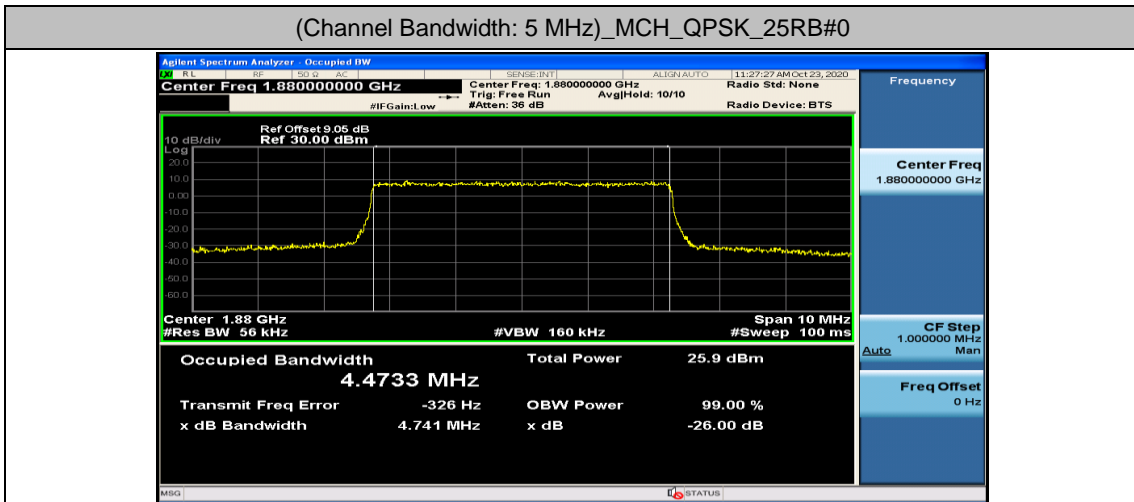

Channel Bandwidth: 5 MHz

(Channel Bandwidth: 5 MHz)_LCH_16QAM_25RB#0

(Channel Bandwidth: 5 MHz)_MCH_16QAM_25RB#0

(Channel Bandwidth: 5 MHz)_HCH_16QAM_25RB#0

Channel Bandwidth: 10 MHz

Channel Bandwidth: 15 MHz