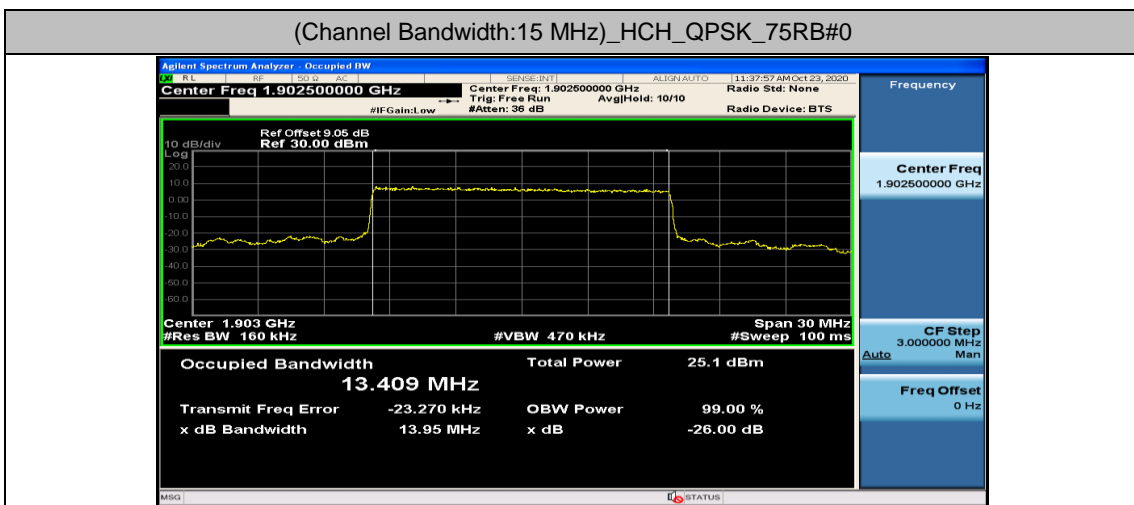

Channel Bandwidth: 5 MHz

(Channel Bandwidth: 5 MHz)_LCH_16QAM_25RB#0

(Channel Bandwidth: 5 MHz)_MCH_16QAM_25RB#0

(Channel Bandwidth: 5 MHz)_HCH_16QAM_25RB#0

Channel Bandwidth: 10 MHz

Channel Bandwidth: 15 MHz

(Channel Bandwidth:15 MHz)_LCH_16QAM_75RB#0

(Channel Bandwidth:15 MHz)_MCH_16QAM_75RB#0

(Channel Bandwidth:15 MHz)_HCH_16QAM_75RB#0

Channel Bandwidth: 20 MHz

Appendix D: Band Edge

Test Graphs

Channel Bandwidth: 1.4 MHz