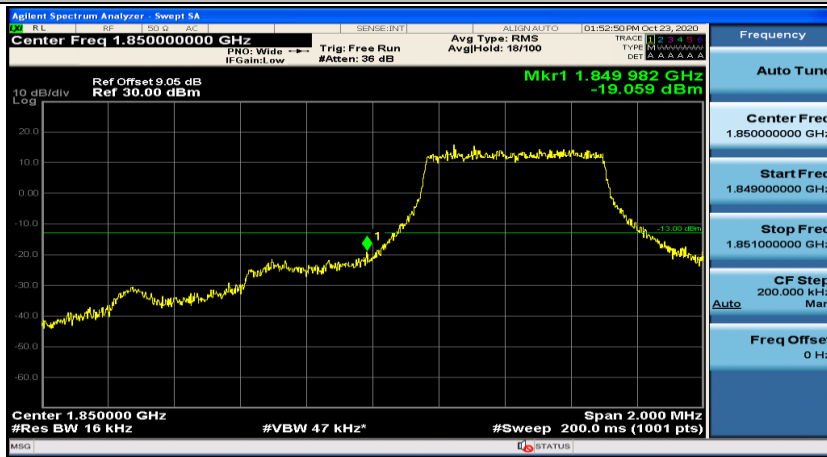

Channel Bandwidth: 5 MHz

(Channel Bandwidth: 5 MHz)_LCH_16QAM_25RB#0

(Channel Bandwidth: 5 MHz)_MCH_16QAM_25RB#0

(Channel Bandwidth: 5 MHz)_HCH_16QAM_25RB#0

Channel Bandwidth: 10 MHz

Channel Bandwidth: 15 MHz

(Channel Bandwidth:15 MHz)_LCH_16QAM_75RB#0

(Channel Bandwidth:15 MHz)_MCH_16QAM_75RB#0

(Channel Bandwidth:15 MHz)_HCH_16QAM_75RB#0

Channel Bandwidth: 20 MHz

Appendix D: Band Edge

Test Graphs

Channel Bandwidth: 1.4 MHz

(Channel Bandwidth: 1.4 MHz)_LCH_QPSK_3RB#0

(Channel Bandwidth: 1.4 MHz)_LCH_QPSK_3RB#2

(Channel Bandwidth: 1.4 MHz)_LCH_QPSK_3RB#3

(Channel Bandwidth: 1.4 MHz)_LCH_QPSK_6RB#0

(Channel Bandwidth: 1.4 MHz)_HCH_QPSK_1RB#0