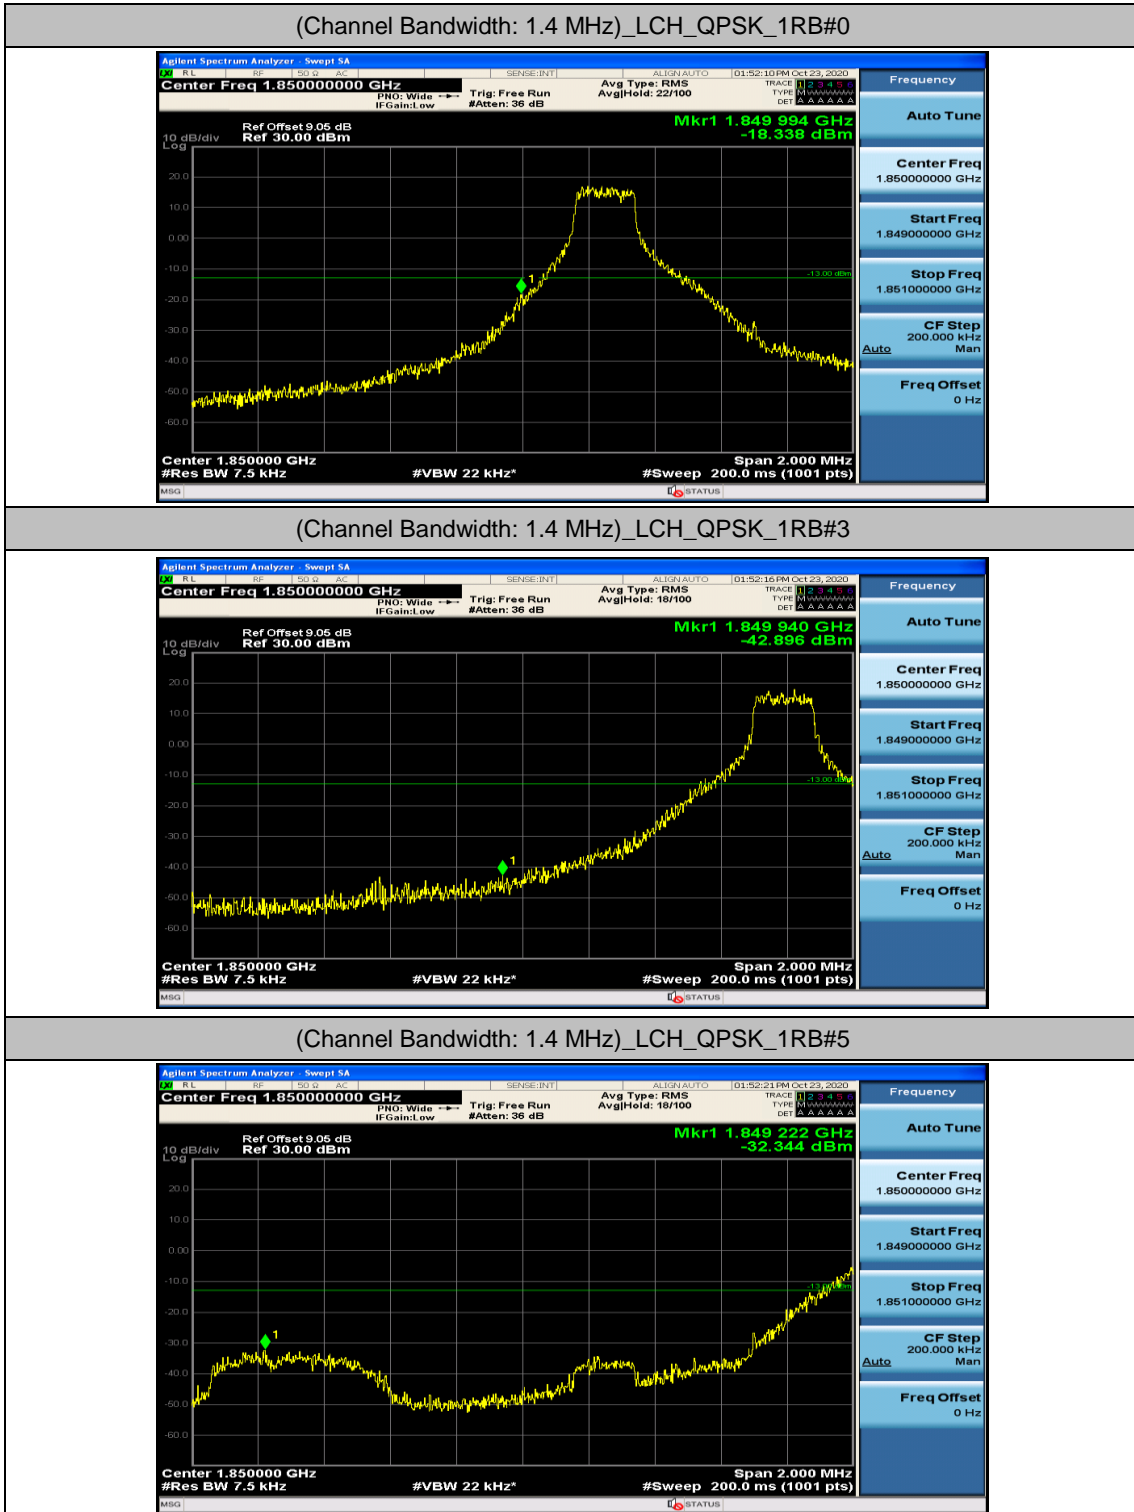

Channel Bandwidth: 5 MHz

(Channel Bandwidth: 5 MHz)_LCH_16QAM_25RB#0

(Channel Bandwidth: 5 MHz)_MCH_16QAM_25RB#0

(Channel Bandwidth: 5 MHz)_HCH_16QAM_25RB#0

Channel Bandwidth: 10 MHz

Channel Bandwidth: 15 MHz

(Channel Bandwidth:15 MHz)_LCH_16QAM_75RB#0

(Channel Bandwidth:15 MHz)_MCH_16QAM_75RB#0

(Channel Bandwidth:15 MHz)_HCH_16QAM_75RB#0

Channel Bandwidth: 20 MHz

Appendix D: Band Edge

Test Graphs

Channel Bandwidth: 1.4 MHz

(Channel Bandwidth: 1.4 MHz)_LCH_QPSK_3RB#0

(Channel Bandwidth: 1.4 MHz)_LCH_QPSK_3RB#2

(Channel Bandwidth: 1.4 MHz)_LCH_QPSK_3RB#3

(Channel Bandwidth: 1.4 MHz)_LCH_QPSK_6RB#0

(Channel Bandwidth: 1.4 MHz)_HCH_QPSK_1RB#0