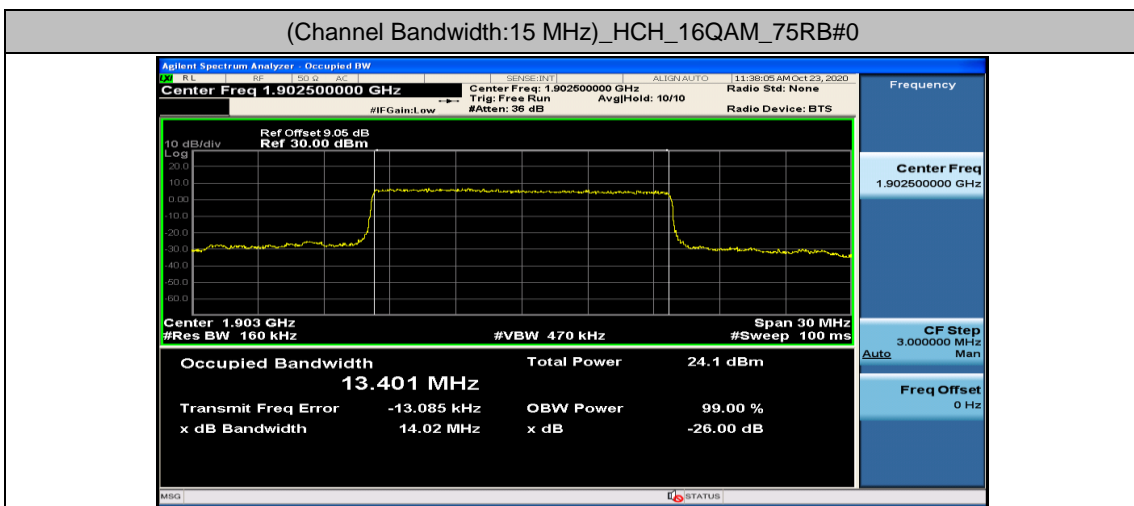

Channel Bandwidth: 5 MHz

(Channel Bandwidth: 5 MHz)_LCH_16QAM_25RB#0

(Channel Bandwidth: 5 MHz)_MCH_16QAM_25RB#0

(Channel Bandwidth: 5 MHz)_HCH_16QAM_25RB#0

Channel Bandwidth: 10 MHz

Channel Bandwidth: 15 MHz

(Channel Bandwidth:15 MHz)_LCH_16QAM_75RB#0

(Channel Bandwidth:15 MHz)_MCH_16QAM_75RB#0

(Channel Bandwidth:15 MHz)_HCH_16QAM_75RB#0

Channel Bandwidth: 20 MHz

Appendix D: Band Edge

Test Graphs

Channel Bandwidth: 1.4 MHz