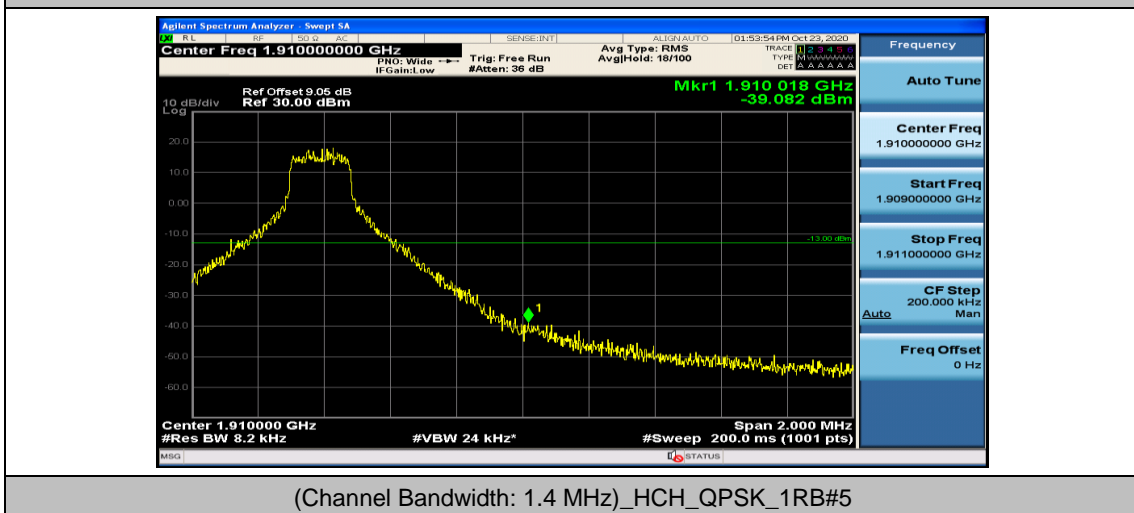

(Channel Bandwidth: 1.4 MHz)_HCH_QPSK_1RB#3

(Channel Bandwidth: 1.4 MHz)_HCH_QPSK_1RB#5