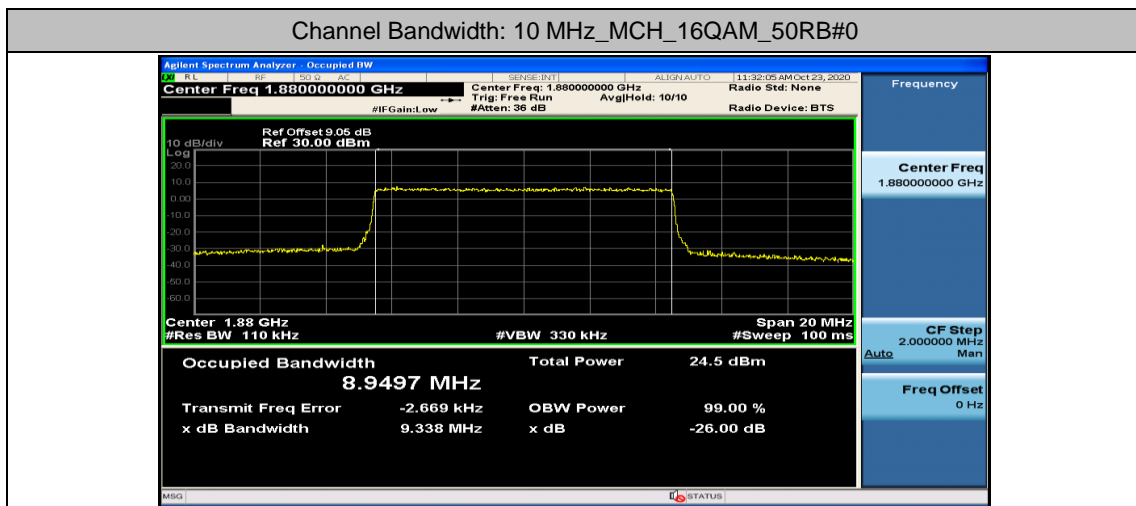

Channel Bandwidth: 5 MHz

(Channel Bandwidth: 5 MHz)_LCH_16QAM_25RB#0

(Channel Bandwidth: 5 MHz)_MCH_16QAM_25RB#0

(Channel Bandwidth: 5 MHz)_HCH_16QAM_25RB#0

Channel Bandwidth: 10 MHz

Channel Bandwidth: 15 MHz