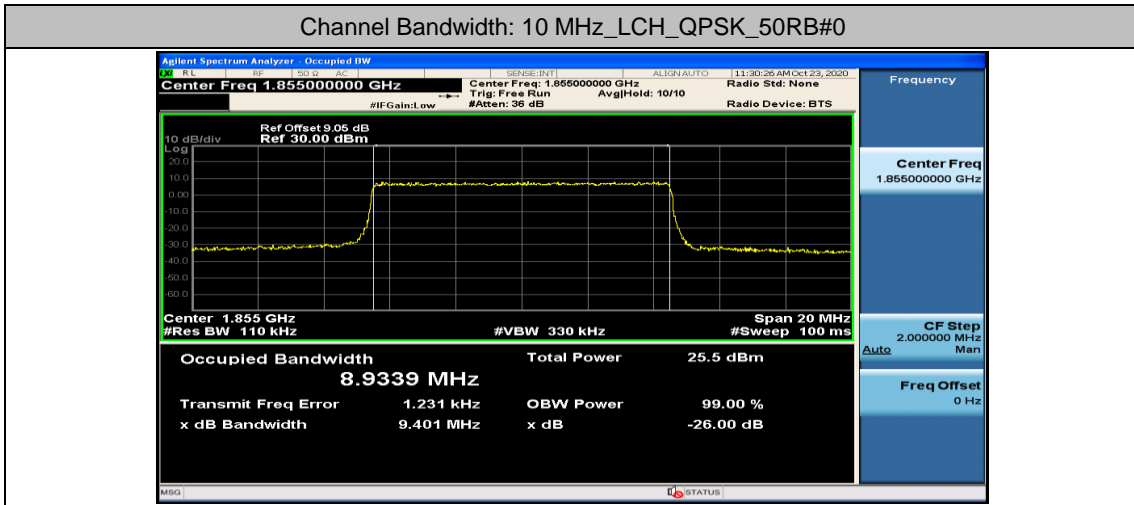

Channel Bandwidth: 5 MHz

(Channel Bandwidth: 5 MHz)_LCH_16QAM_25RB#0

(Channel Bandwidth: 5 MHz)_MCH_16QAM_25RB#0

(Channel Bandwidth: 5 MHz)_HCH_16QAM_25RB#0

Channel Bandwidth: 10 MHz

Channel Bandwidth: 15 MHz