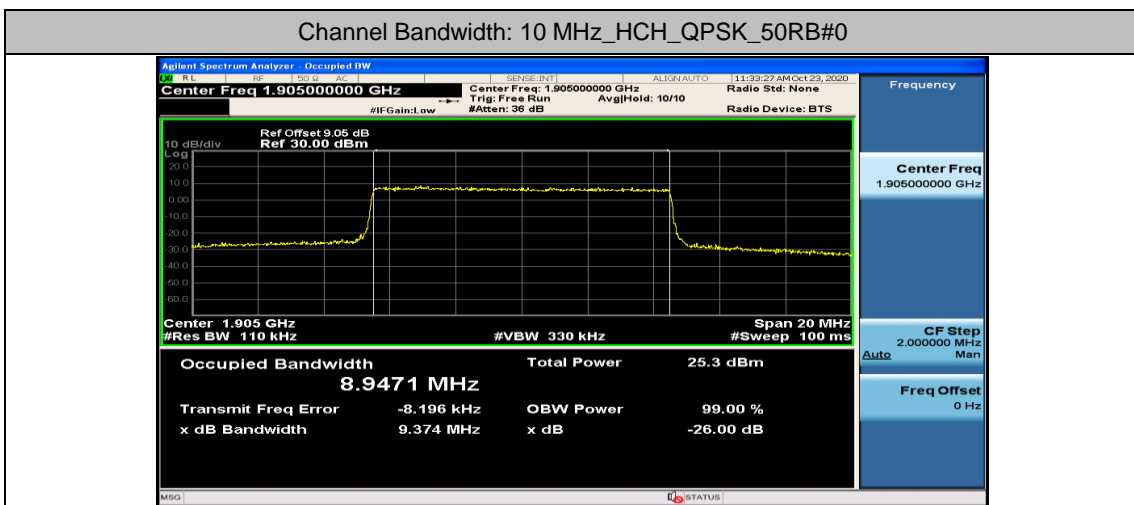

Channel Bandwidth: 5 MHz

(Channel Bandwidth: 5 MHz)_LCH_16QAM_25RB#0

(Channel Bandwidth: 5 MHz)_MCH_16QAM_25RB#0

(Channel Bandwidth: 5 MHz)_HCH_16QAM_25RB#0

Channel Bandwidth: 10 MHz

Channel Bandwidth: 15 MHz