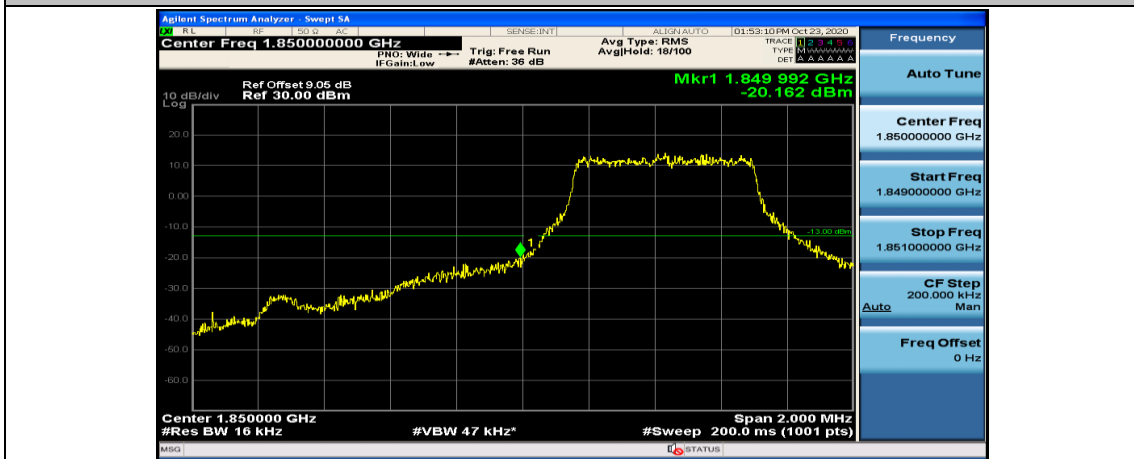

(Channel Bandwidth: 1.4 MHz) HCH_QPSK_6RB#0

(Channel Bandwidth: 1.4 MHz) LCH_16QAM_1RB#0

(Channel Bandwidth: 1.4 MHz) LCH_16QAM_1RB#3

(Channel Bandwidth: 1.4 MHz)_LCH_16QAM_1RB#5

(Channel Bandwidth: 1.4 MHz)_LCH_16QAM_3RB#0

(Channel Bandwidth: 1.4 MHz)_LCH_16QAM_3RB#2

(Channel Bandwidth: 1.4 MHz)_LCH_16QAM_3RB#3

(Channel Bandwidth: 1.4 MHz)_LCH_16QAM_6RB#0

(Channel Bandwidth: 1.4 MHz)_HCH_16QAM_1RB#0

(Channel Bandwidth: 1.4 MHz)_HCH_16QAM_1RB#3