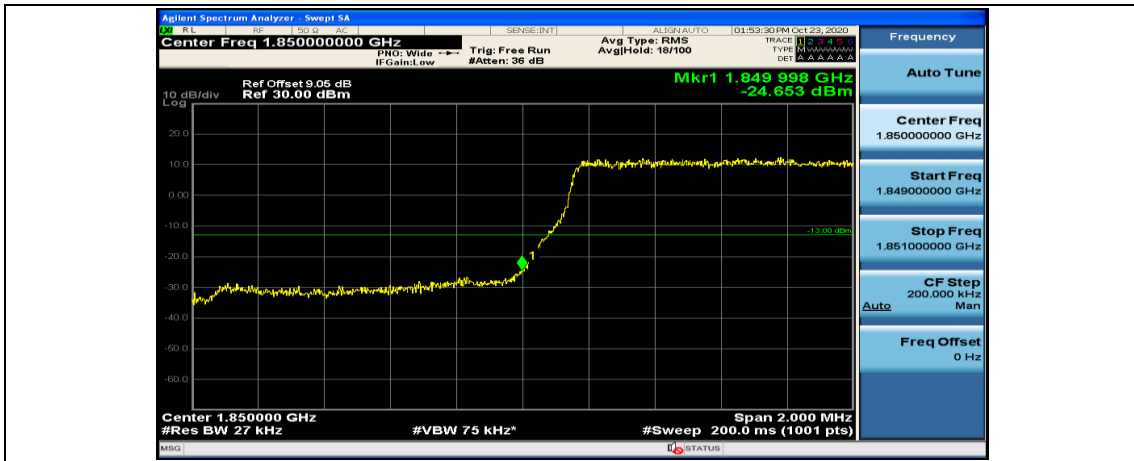

(Channel Bandwidth: 1.4 MHz)_LCH_QPSK_3RB#0

(Channel Bandwidth: 1.4 MHz)_LCH_QPSK_3RB#2

(Channel Bandwidth: 1.4 MHz)_LCH_QPSK_3RB#3

(Channel Bandwidth: 1.4 MHz)_LCH_QPSK_6RB#0

(Channel Bandwidth: 1.4 MHz)_HCH_QPSK_1RB#0