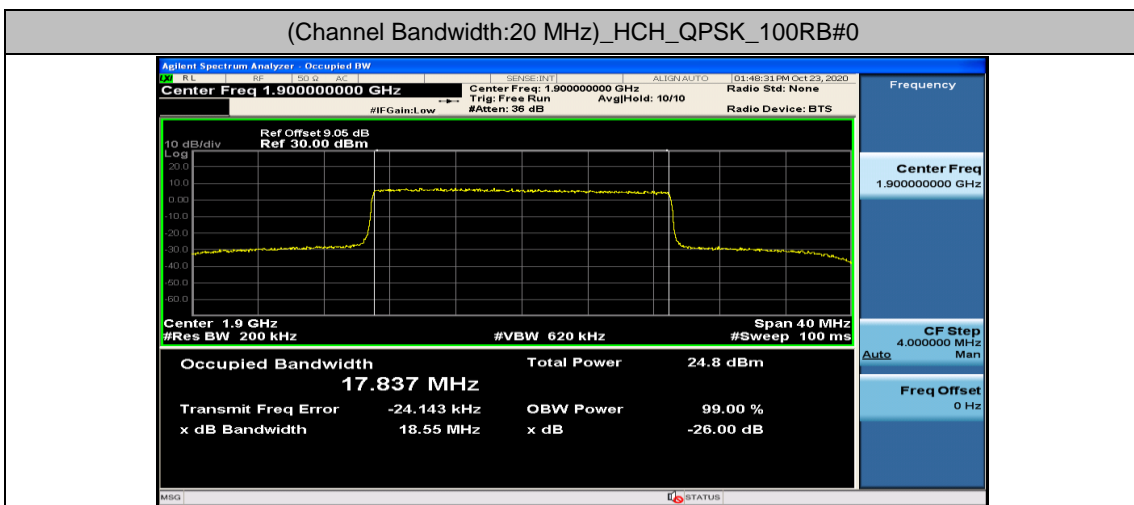

(Channel Bandwidth:15 MHz)_LCH_16QAM_75RB#0

(Channel Bandwidth:15 MHz)_MCH_16QAM_75RB#0

(Channel Bandwidth:15 MHz)_HCH_16QAM_75RB#0

Channel Bandwidth: 20 MHz

Appendix D: Band Edge

Test Graphs

Channel Bandwidth: 1.4 MHz

(Channel Bandwidth: 1.4 MHz)_LCH_QPSK_3RB#0

(Channel Bandwidth: 1.4 MHz)_LCH_QPSK_3RB#2

(Channel Bandwidth: 1.4 MHz)_LCH_QPSK_3RB#3

(Channel Bandwidth: 1.4 MHz)_LCH_QPSK_6RB#0

(Channel Bandwidth: 1.4 MHz)_HCH_QPSK_1RB#0