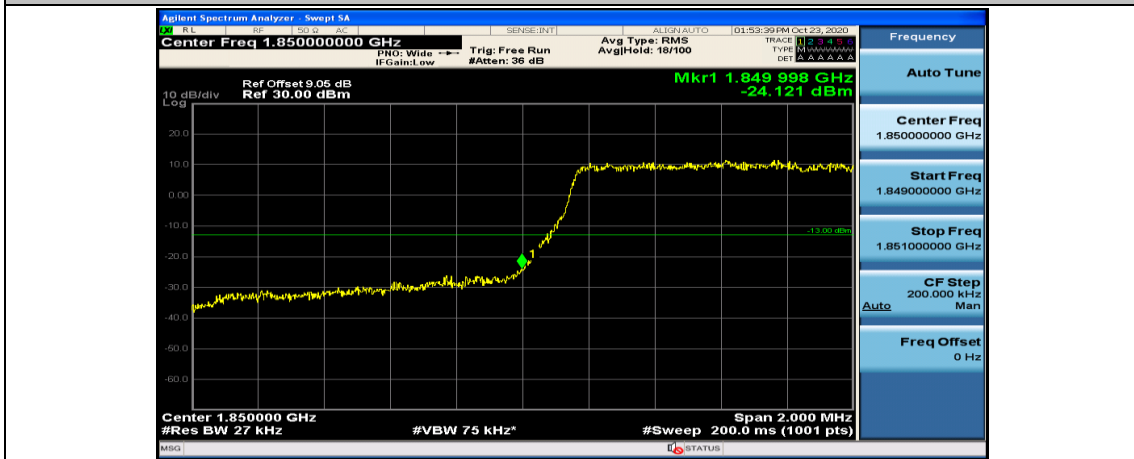

(Channel Bandwidth: 1.4 MHz)_LCH_16QAM_6RB#0