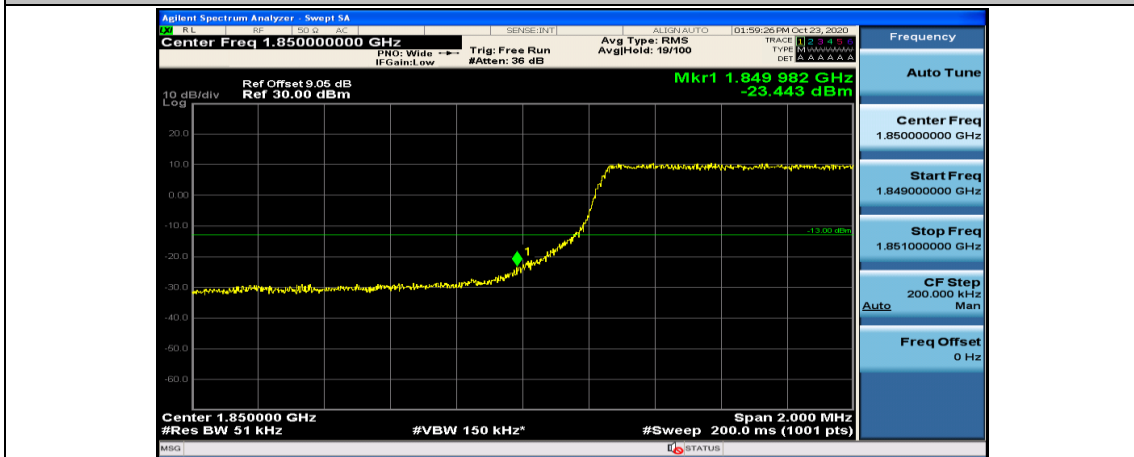

(Channel Bandwidth: 3 MHz)_HCH_16QAM_15RB#0

Channel Bandwidth: 5 MHz

(Channel Bandwidth: 5 MHz)_LCH_QPSK_1RB#12

(Channel Bandwidth: 5 MHz)_LCH_QPSK_1RB#24

(Channel Bandwidth: 5 MHz)_LCH_QPSK_12RB#0

(Channel Bandwidth: 5 MHz)_LCH_QPSK_12RB#6