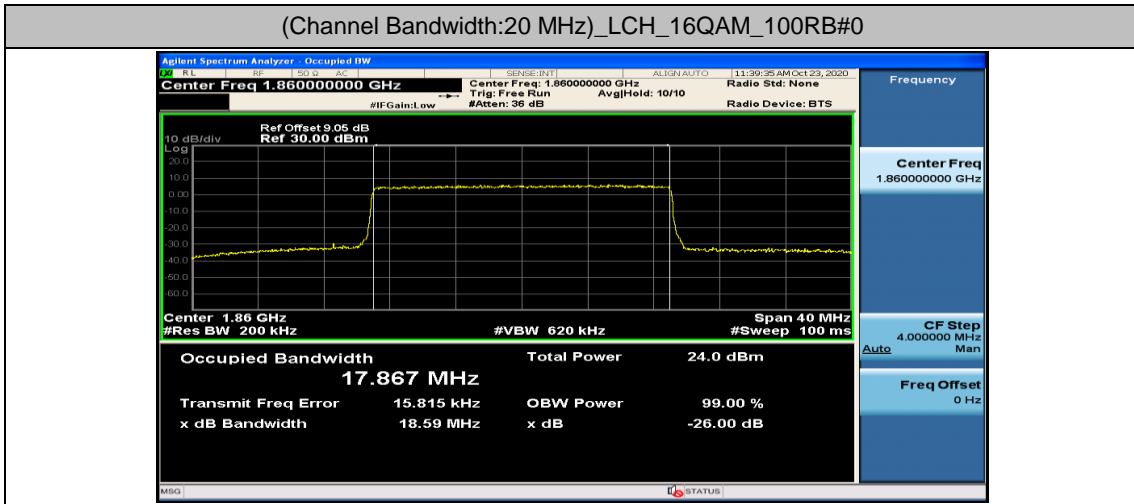

(Channel Bandwidth:15 MHz)_LCH_16QAM_75RB#0

(Channel Bandwidth:15 MHz)_MCH_16QAM_75RB#0

(Channel Bandwidth:15 MHz)_HCH_16QAM_75RB#0

Channel Bandwidth: 20 MHz

Appendix D: Band Edge

Test Graphs

Channel Bandwidth: 1.4 MHz

(Channel Bandwidth: 1.4 MHz)_LCH_QPSK_3RB#0

(Channel Bandwidth: 1.4 MHz)_LCH_QPSK_3RB#2

(Channel Bandwidth: 1.4 MHz)_LCH_QPSK_3RB#3

(Channel Bandwidth: 1.4 MHz)_LCH_QPSK_6RB#0

(Channel Bandwidth: 1.4 MHz)_HCH_QPSK_1RB#0