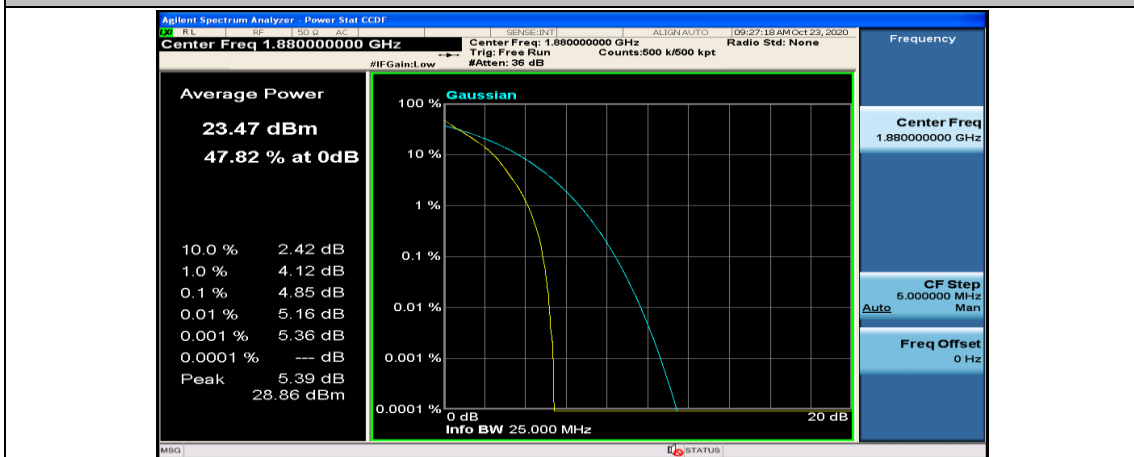

Channel Bandwidth: 10 MHz

Channel Bandwidth: 10 MHz_LCH_QPSK_50RB#0

Channel Bandwidth: 10 MHz_MCH_QPSK_1RB#0

Channel Bandwidth: 10 MHz_MCH_QPSK_1RB#24

Channel Bandwidth: 10 MHz_LCH_16QAM_1RB#0

Channel Bandwidth: 10 MHz_LCH_16QAM_1RB#24