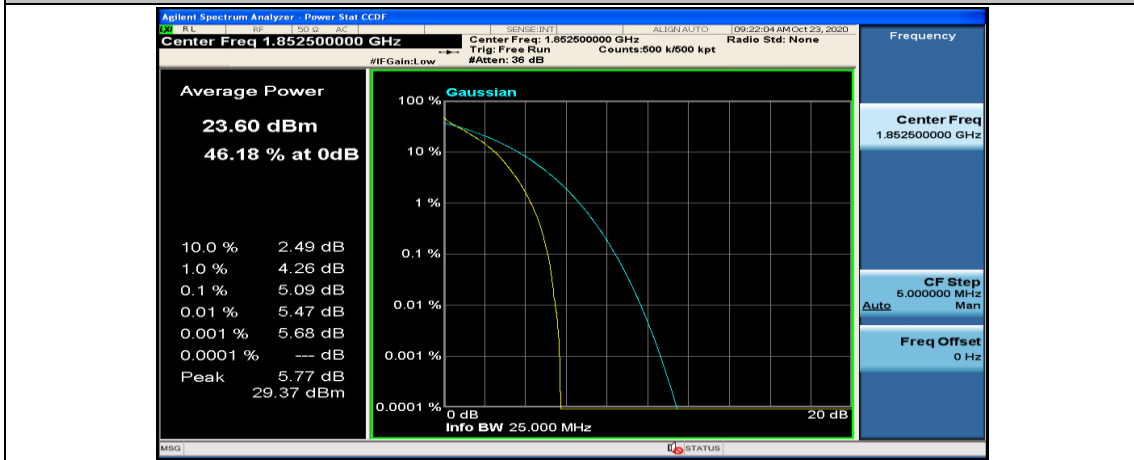

(Channel Bandwidth: 3 MHz)_MCH_16QAM_8RB#7

(Channel Bandwidth: 3 MHz)_MCH_16QAM_15RB#0

Channel Bandwidth: 5 MHz

(Channel Bandwidth: 5 MHz)_LCH_QPSK_1RB#12

(Channel Bandwidth: 5 MHz)_LCH_QPSK_1RB#24

(Channel Bandwidth: 5 MHz)_LCH_QPSK_12RB#0

(Channel Bandwidth: 5 MHz)_LCH_QPSK_12RB#6

(Channel Bandwidth: 5 MHz)_LCH_QPSK_12RB#13

(Channel Bandwidth: 5 MHz) LCH_QPSK_25RB#0

(Channel Bandwidth: 5 MHz) MCH_QPSK_1RB#0

(Channel Bandwidth: 5 MHz) MCH_QPSK_1RB#12