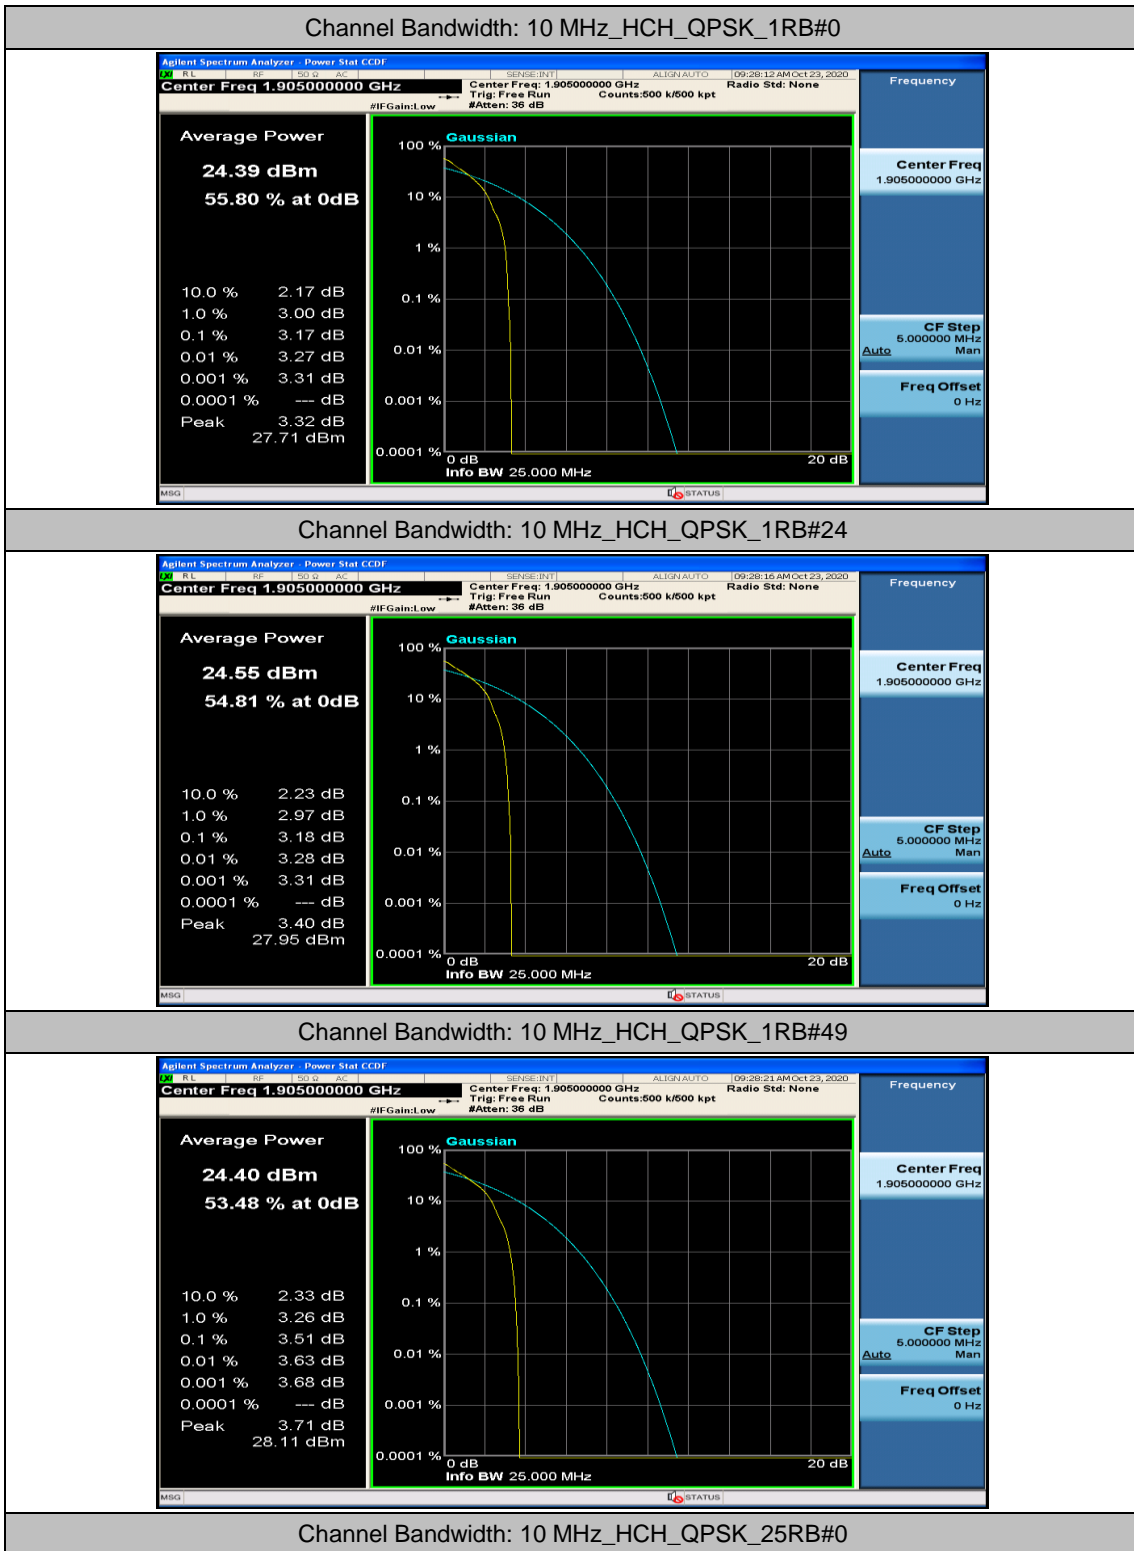

Channel Bandwidth: 10 MHz

Channel Bandwidth: 10 MHz_LCH_QPSK_50RB#0

Channel Bandwidth: 10 MHz_MCH_QPSK_1RB#0

Channel Bandwidth: 10 MHz_MCH_QPSK_1RB#24

Channel Bandwidth: 10 MHz_LCH_16QAM_1RB#0

Channel Bandwidth: 10 MHz_LCH_16QAM_1RB#24

Channel Bandwidth: 10 MHz_LCH_16QAM_1RB#49

Channel Bandwidth: 15 MHz