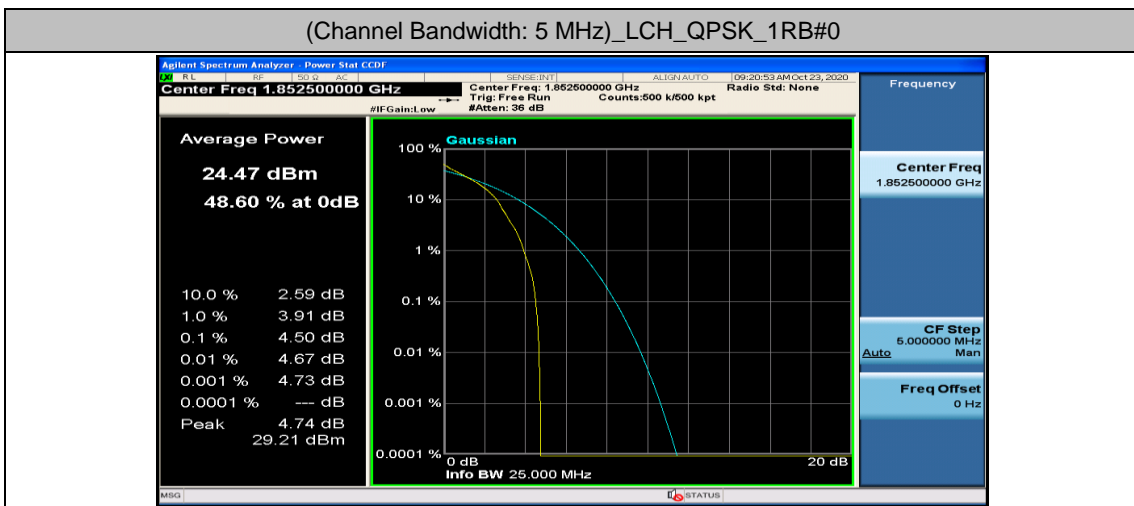

(Channel Bandwidth: 3 MHz)_MCH_16QAM_8RB#7

(Channel Bandwidth: 3 MHz)_MCH_16QAM_15RB#0

Channel Bandwidth: 5 MHz

(Channel Bandwidth: 5 MHz)_LCH_QPSK_1RB#12

(Channel Bandwidth: 5 MHz)_LCH_QPSK_1RB#24

(Channel Bandwidth: 5 MHz)_LCH_QPSK_12RB#0

(Channel Bandwidth: 5 MHz)_LCH_QPSK_12RB#6

(Channel Bandwidth: 5 MHz)_LCH_QPSK_12RB#13

(Channel Bandwidth: 5 MHz) LCH_QPSK_25RB#0

(Channel Bandwidth: 5 MHz) MCH_QPSK_1RB#0

(Channel Bandwidth: 5 MHz) MCH_QPSK_1RB#12