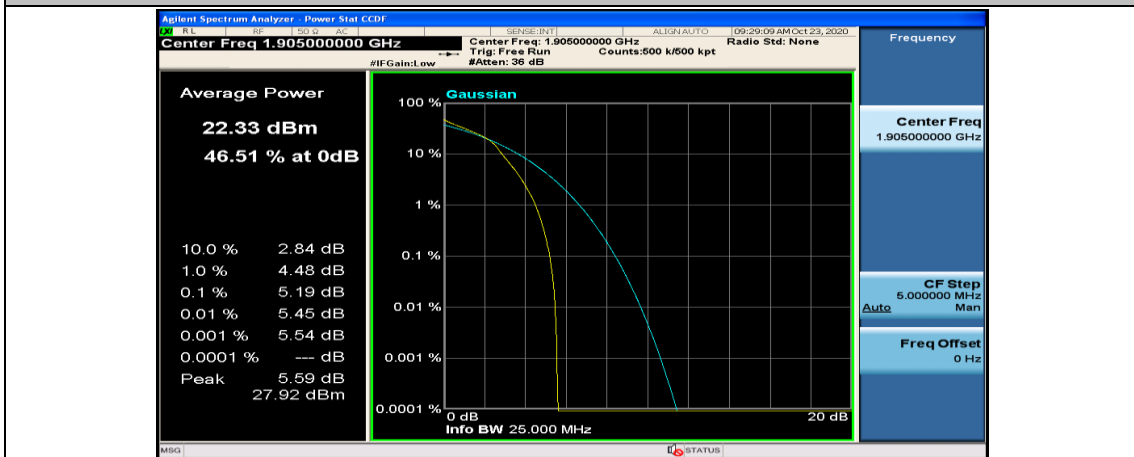

Channel Bandwidth: 10 MHz_LCH_16QAM_1RB#49

Channel Bandwidth: 15 MHz