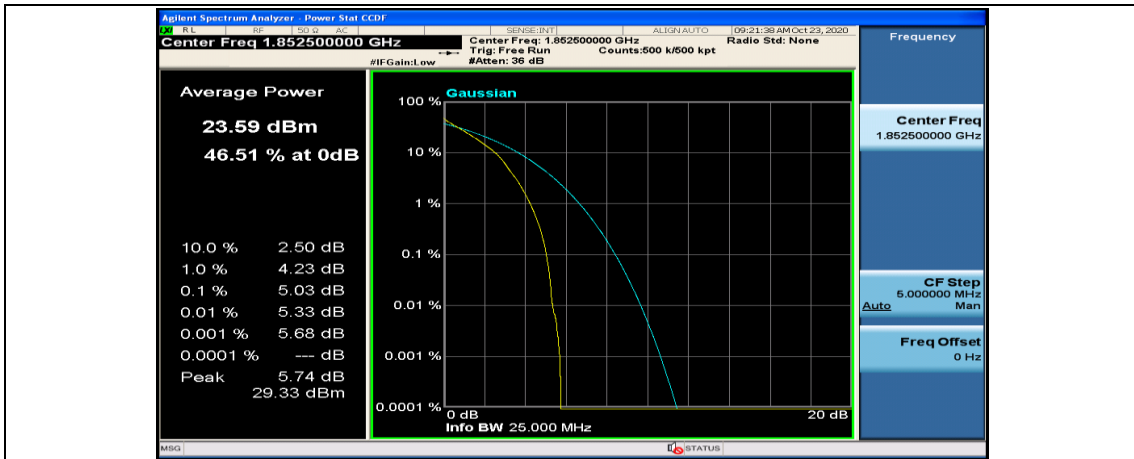

(Channel Bandwidth: 3 MHz)_MCH_16QAM_8RB#7

(Channel Bandwidth: 3 MHz)_MCH_16QAM_15RB#0

Channel Bandwidth: 5 MHz

(Channel Bandwidth: 5 MHz)_LCH_QPSK_1RB#12

(Channel Bandwidth: 5 MHz)_LCH_QPSK_1RB#24

(Channel Bandwidth: 5 MHz)_LCH_QPSK_12RB#0

(Channel Bandwidth: 5 MHz)_LCH_QPSK_12RB#6

(Channel Bandwidth: 5 MHz)_LCH_QPSK_12RB#13

(Channel Bandwidth: 5 MHz) LCH_QPSK_25RB#0

(Channel Bandwidth: 5 MHz) MCH_QPSK_1RB#0

(Channel Bandwidth: 5 MHz) MCH_QPSK_1RB#12