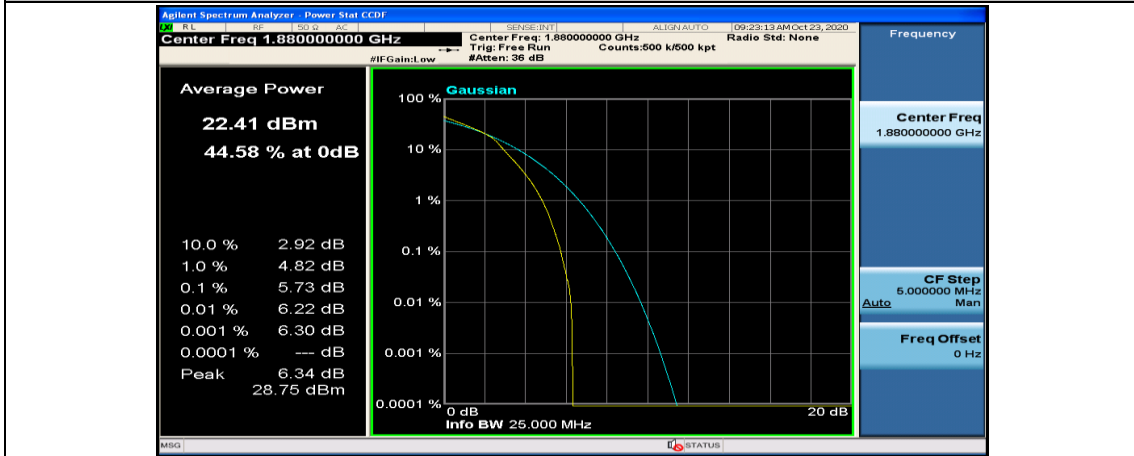

(Channel Bandwidth: 5 MHz)_MCH_16QAM_1RB#0

(Channel Bandwidth: 5 MHz)_MCH_16QAM_1RB#12

(Channel Bandwidth: 5 MHz)_MCH_16QAM_1RB#24

(Channel Bandwidth: 5 MHz)_MCH_16QAM_12RB#0

(Channel Bandwidth: 5 MHz)_MCH_16QAM_12RB#6