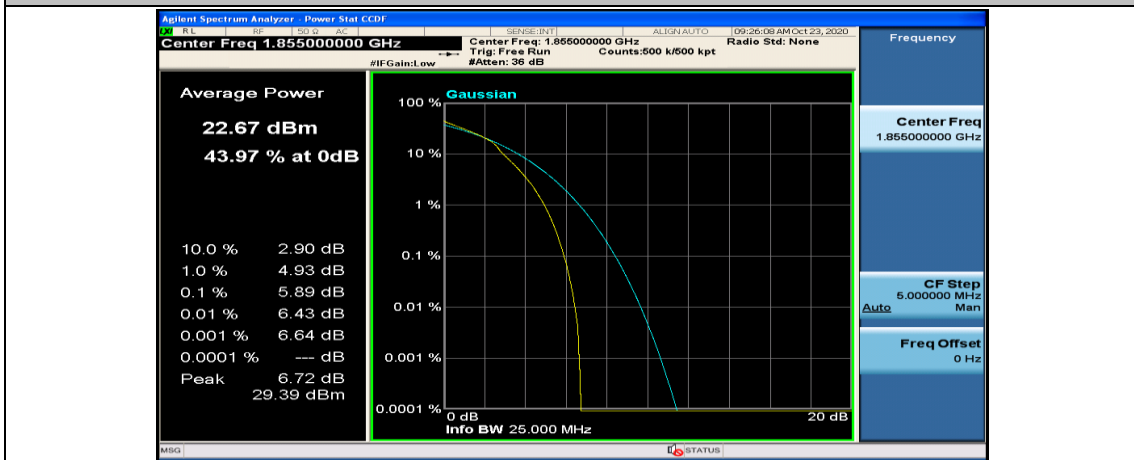

Channel Bandwidth: 10 MHz

Channel Bandwidth: 10 MHz_LCH_QPSK_50RB#0

Channel Bandwidth: 10 MHz_MCH_QPSK_1RB#0

Channel Bandwidth: 10 MHz_MCH_QPSK_1RB#24

Channel Bandwidth: 10 MHz_LCH_16QAM_1RB#0

Channel Bandwidth: 10 MHz_LCH_16QAM_1RB#24

Channel Bandwidth: 10 MHz_LCH_16QAM_1RB#49

Channel Bandwidth: 15 MHz