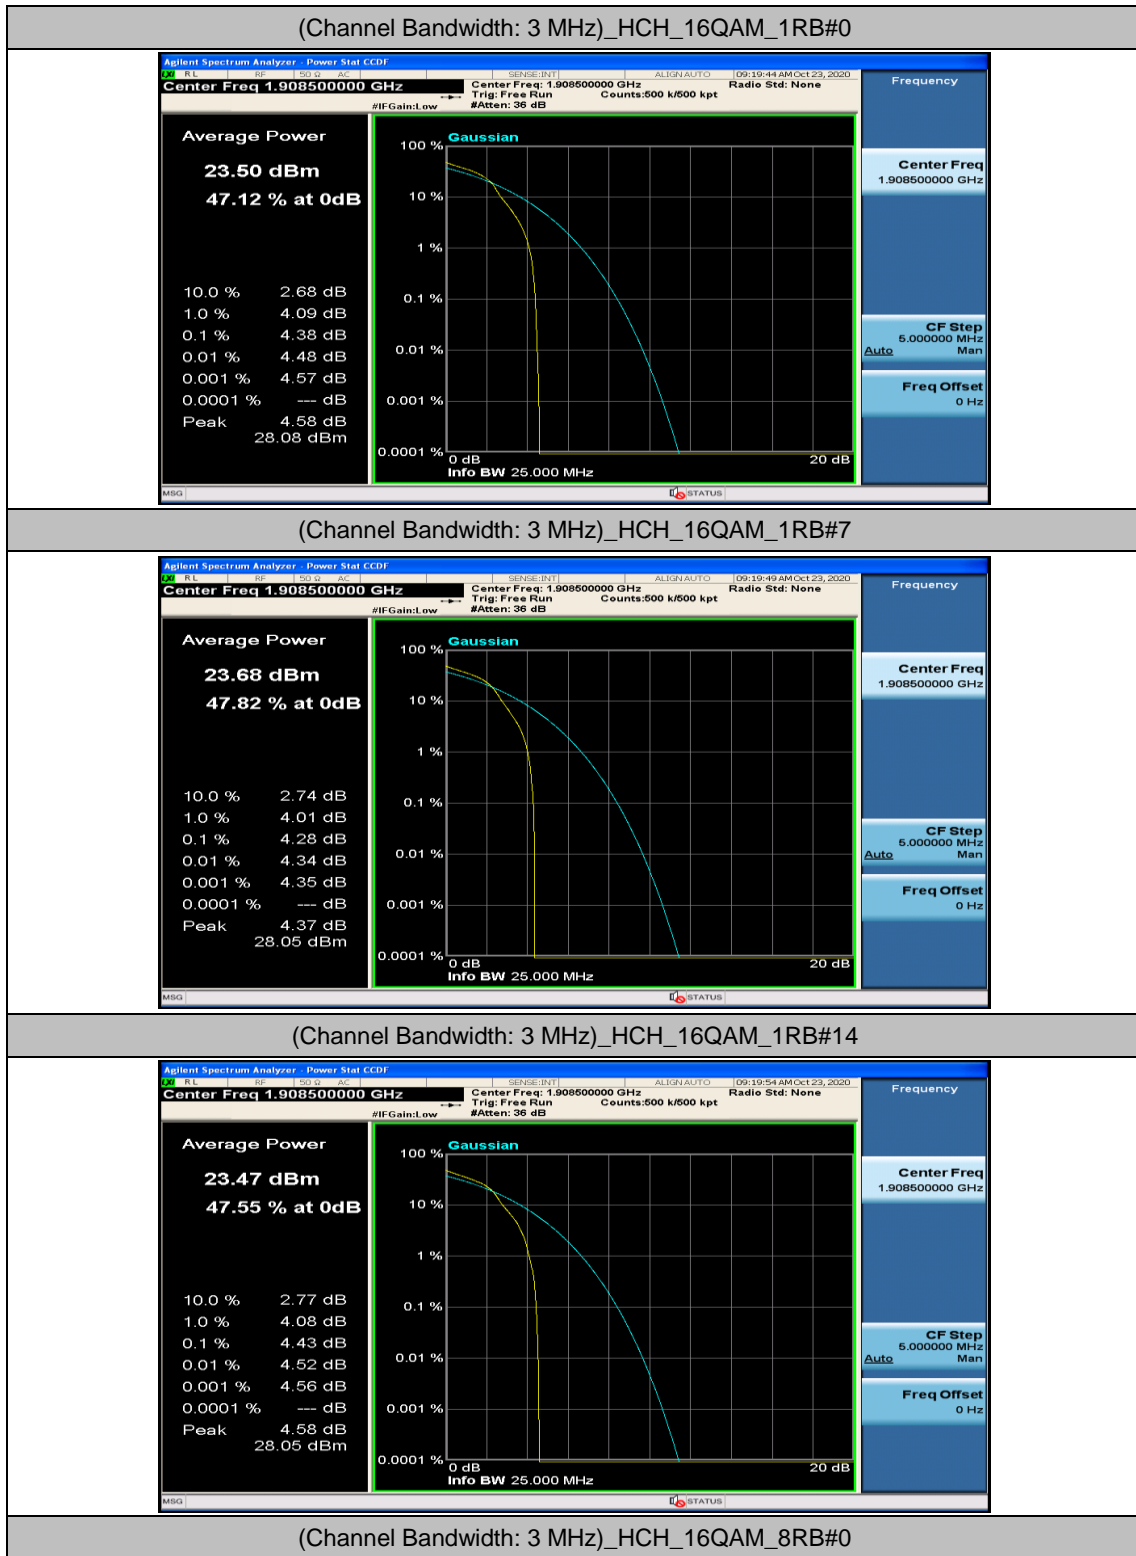

(Channel Bandwidth: 3 MHz)_MCH_16QAM_8RB#7

(Channel Bandwidth: 3 MHz)_MCH_16QAM_15RB#0

Channel Bandwidth: 5 MHz

(Channel Bandwidth: 5 MHz)_LCH_QPSK_1RB#12

(Channel Bandwidth: 5 MHz)_LCH_QPSK_1RB#24

(Channel Bandwidth: 5 MHz)_LCH_QPSK_12RB#0

(Channel Bandwidth: 5 MHz)_LCH_QPSK_12RB#6

(Channel Bandwidth: 5 MHz)_LCH_QPSK_12RB#13

(Channel Bandwidth: 5 MHz) LCH_QPSK_25RB#0

(Channel Bandwidth: 5 MHz) MCH_QPSK_1RB#0

(Channel Bandwidth: 5 MHz) MCH_QPSK_1RB#12

(Channel Bandwidth: 5 MHz)_MCH_QPSK_1RB#24

(Channel Bandwidth: 5 MHz)_MCH_QPSK_12RB#0

(Channel Bandwidth: 5 MHz)_MCH_QPSK_12RB#6

(Channel Bandwidth: 5 MHz)_MCH_QPSK_12RB#13

(Channel Bandwidth: 5 MHz)_MCH_QPSK_25RB#0