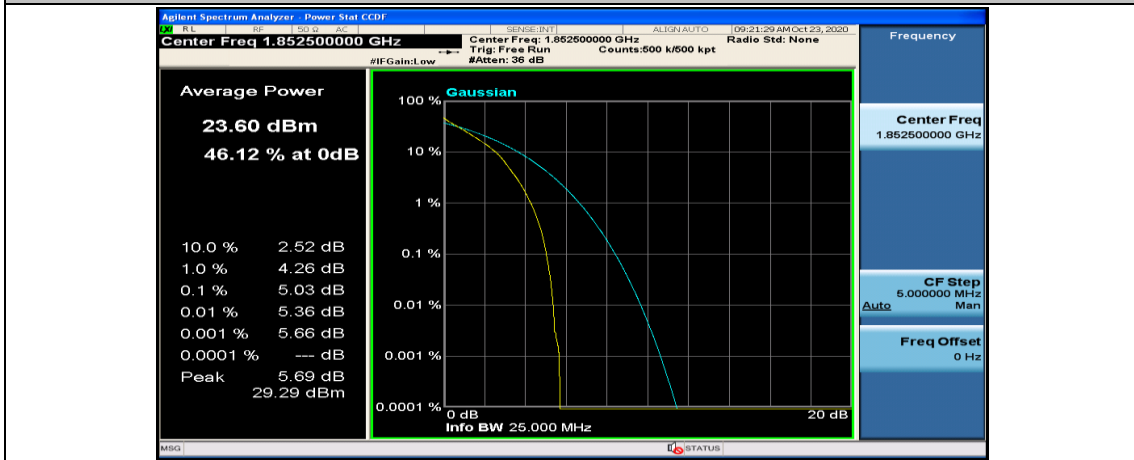

(Channel Bandwidth: 3 MHz)_MCH_16QAM_8RB#7

(Channel Bandwidth: 3 MHz)_MCH_16QAM_15RB#0

Channel Bandwidth: 5 MHz

(Channel Bandwidth: 5 MHz)_LCH_QPSK_1RB#12

(Channel Bandwidth: 5 MHz)_LCH_QPSK_1RB#24

(Channel Bandwidth: 5 MHz)_LCH_QPSK_12RB#0

(Channel Bandwidth: 5 MHz)_LCH_QPSK_12RB#6

(Channel Bandwidth: 5 MHz)_LCH_QPSK_12RB#13

(Channel Bandwidth: 5 MHz) LCH_QPSK_25RB#0

(Channel Bandwidth: 5 MHz) MCH_QPSK_1RB#0

(Channel Bandwidth: 5 MHz) MCH_QPSK_1RB#12