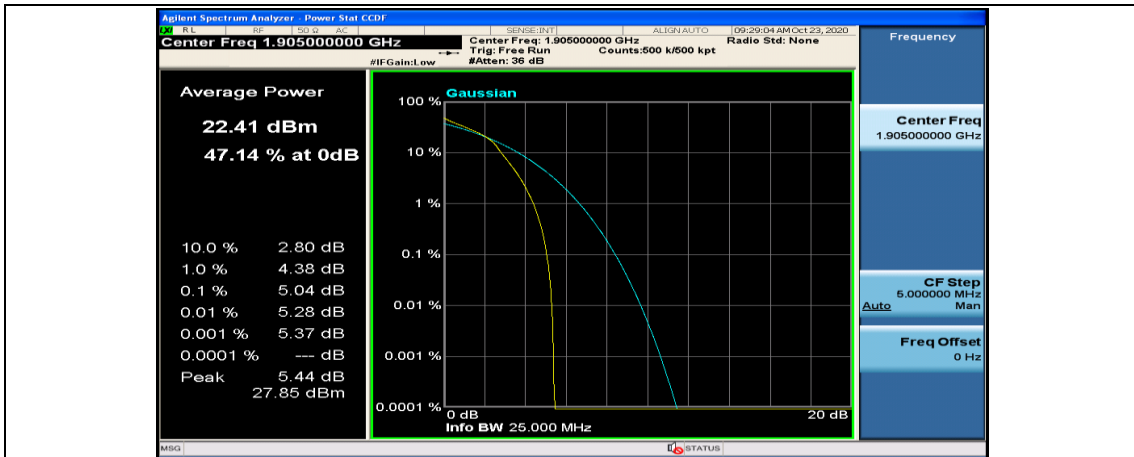

Channel Bandwidth: 10 MHz_LCH_16QAM_1RB#49

Channel Bandwidth: 15 MHz