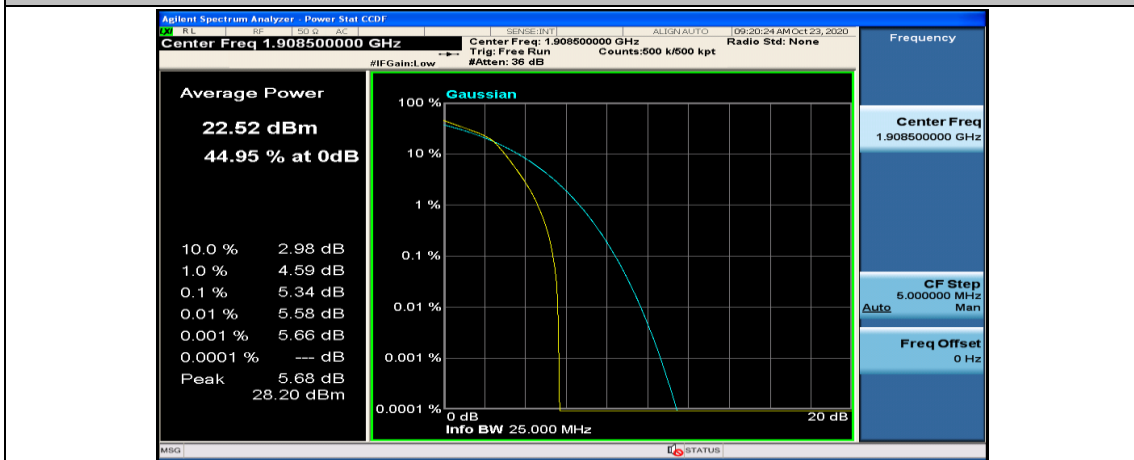

(Channel Bandwidth: 3 MHz)_MCH_16QAM_8RB#7

(Channel Bandwidth: 3 MHz)_MCH_16QAM_15RB#0

Channel Bandwidth: 5 MHz

(Channel Bandwidth: 5 MHz)_LCH_QPSK_1RB#12

(Channel Bandwidth: 5 MHz)_LCH_QPSK_1RB#24

(Channel Bandwidth: 5 MHz)_LCH_QPSK_12RB#0

(Channel Bandwidth: 5 MHz)_LCH_QPSK_12RB#6

(Channel Bandwidth: 5 MHz)_LCH_QPSK_12RB#13

(Channel Bandwidth: 5 MHz) LCH_QPSK_25RB#0

(Channel Bandwidth: 5 MHz) MCH_QPSK_1RB#0

(Channel Bandwidth: 5 MHz) MCH_QPSK_1RB#12