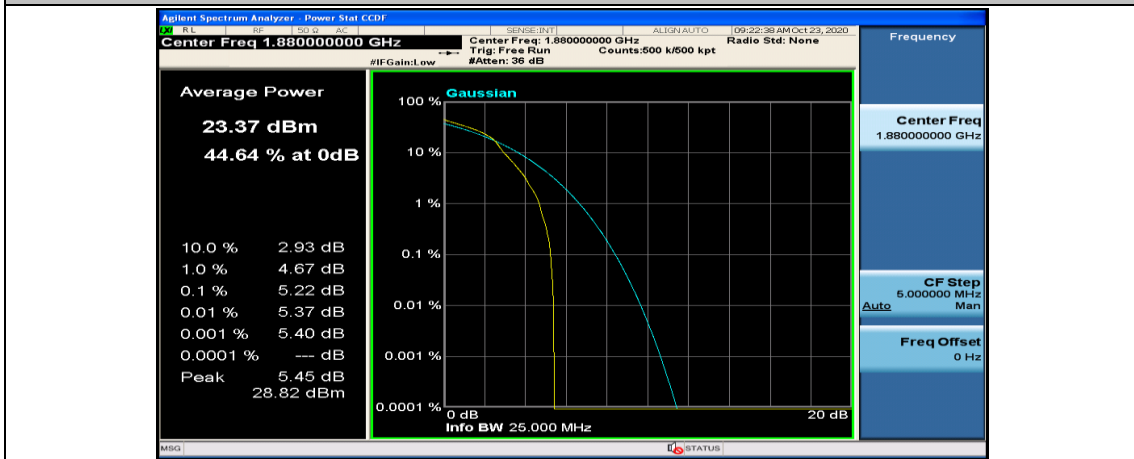

(Channel Bandwidth: 5 MHz)_MCH_16QAM_1RB#0

(Channel Bandwidth: 5 MHz)_MCH_16QAM_1RB#12