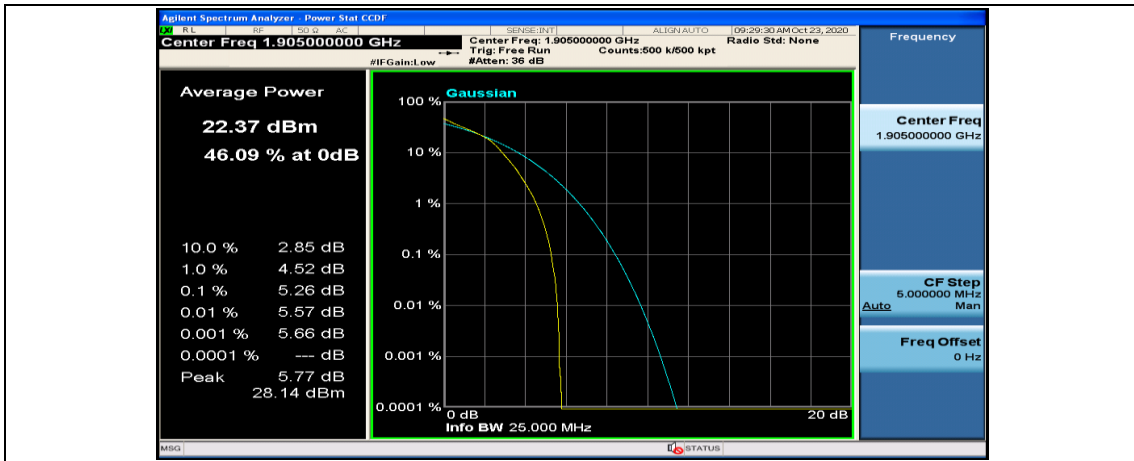

Channel Bandwidth: 10 MHz_LCH_16QAM_1RB#49

Channel Bandwidth: 15 MHz