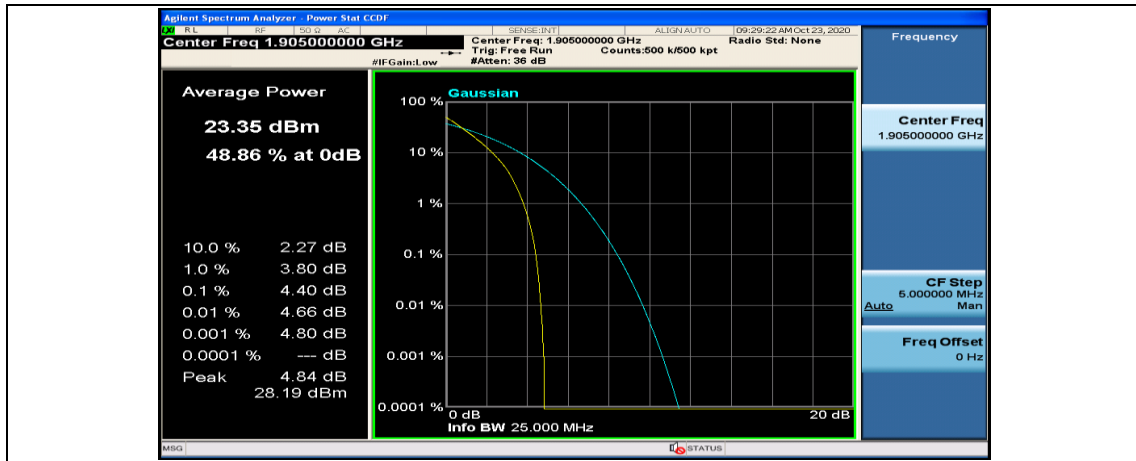

Channel Bandwidth: 10 MHz

Channel Bandwidth: 10 MHz_LCH_QPSK_50RB#0

Channel Bandwidth: 10 MHz_MCH_QPSK_1RB#0

Channel Bandwidth: 10 MHz_MCH_QPSK_1RB#24

Channel Bandwidth: 10 MHz_LCH_16QAM_1RB#0

Channel Bandwidth: 10 MHz_LCH_16QAM_1RB#24