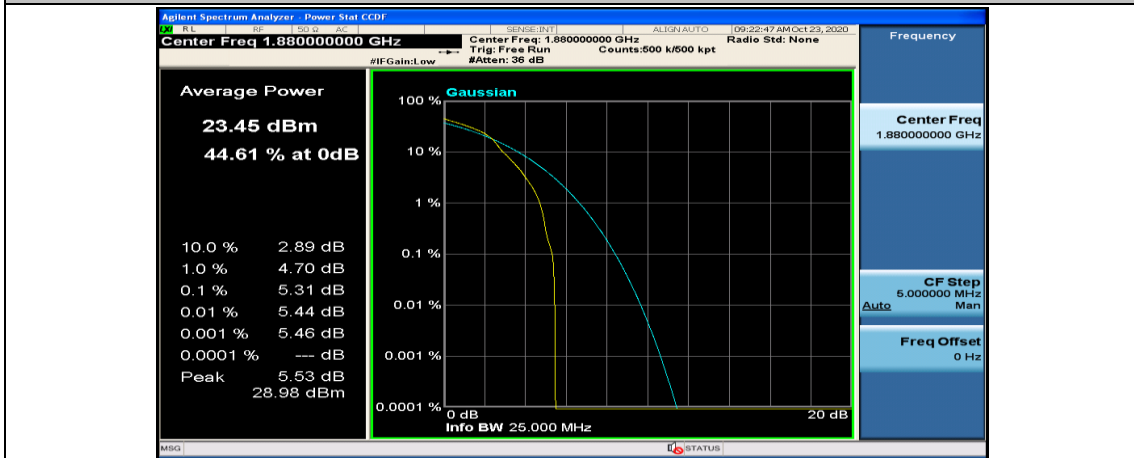

(Channel Bandwidth: 5 MHz)_MCH_16QAM_1RB#24

(Channel Bandwidth: 5 MHz)_MCH_16QAM_12RB#0