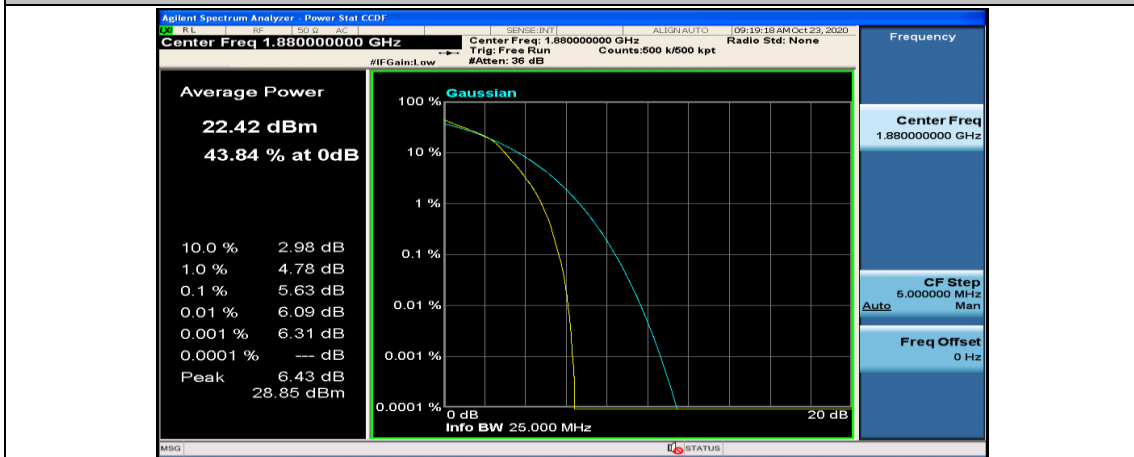

(Channel Bandwidth: 3 MHz)_MCH_16QAM_8RB#7

(Channel Bandwidth: 3 MHz)_MCH_16QAM_15RB#0

Channel Bandwidth: 5 MHz

(Channel Bandwidth: 5 MHz)_LCH_QPSK_1RB#12

(Channel Bandwidth: 5 MHz)_LCH_QPSK_1RB#24

(Channel Bandwidth: 5 MHz)_LCH_QPSK_12RB#0

(Channel Bandwidth: 5 MHz)_LCH_QPSK_12RB#6

(Channel Bandwidth: 5 MHz)_LCH_QPSK_12RB#13

(Channel Bandwidth: 5 MHz) LCH_QPSK_25RB#0

(Channel Bandwidth: 5 MHz) MCH_QPSK_1RB#0

(Channel Bandwidth: 5 MHz) MCH_QPSK_1RB#12