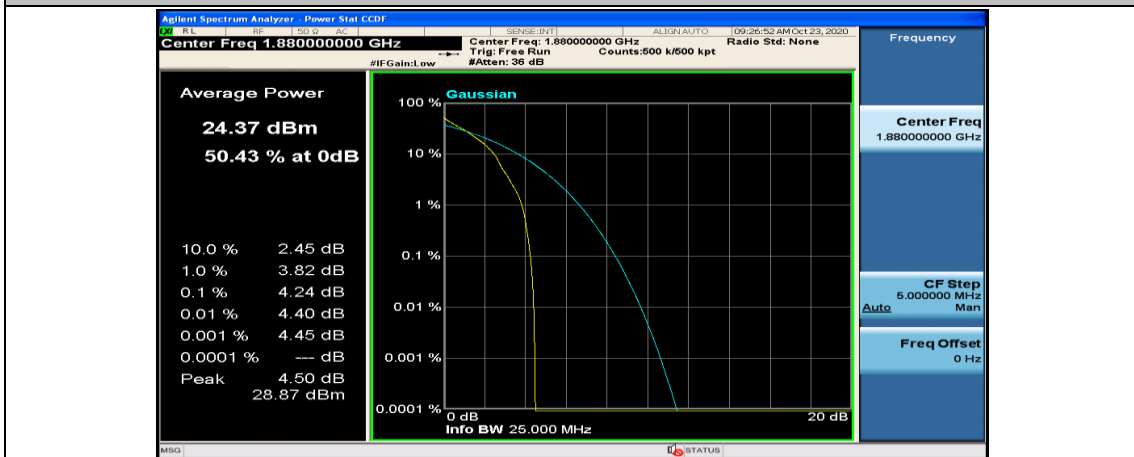

Channel Bandwidth: 10 MHz

Channel Bandwidth: 10 MHz_LCH_QPSK_50RB#0

Channel Bandwidth: 10 MHz_MCH_QPSK_1RB#0

Channel Bandwidth: 10 MHz_MCH_QPSK_1RB#24

Channel Bandwidth: 10 MHz_LCH_16QAM_1RB#0

Channel Bandwidth: 10 MHz_LCH_16QAM_1RB#24