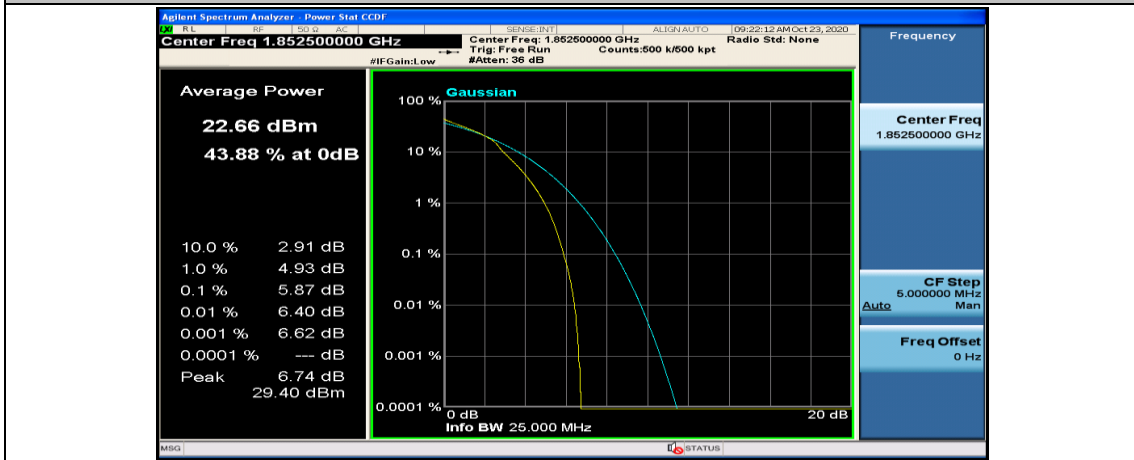

(Channel Bandwidth: 5 MHz)_LCH_16QAM_1RB#24

(Channel Bandwidth: 5 MHz)_LCH_16QAM_12RB#0

(Channel Bandwidth: 5 MHz)_LCH_16QAM_12RB#6

(Channel Bandwidth: 5 MHz)_LCH_16QAM_12RB#13

(Channel Bandwidth: 5 MHz)_LCH_16QAM_25RB#0