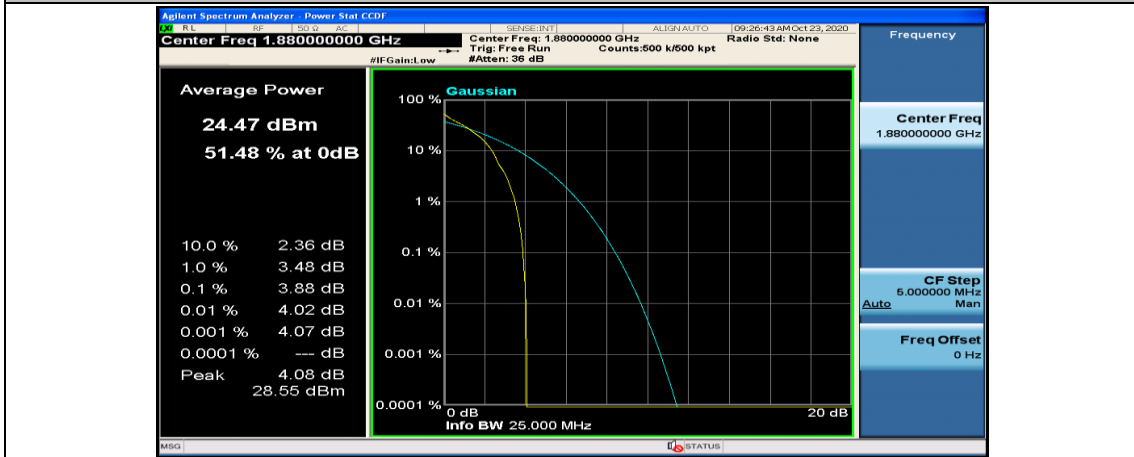

Channel Bandwidth: 10 MHz

Channel Bandwidth: 10 MHz_LCH_QPSK_50RB#0

Channel Bandwidth: 10 MHz_MCH_QPSK_1RB#0

Channel Bandwidth: 10 MHz_MCH_QPSK_1RB#24

Channel Bandwidth: 10 MHz_LCH_16QAM_1RB#0

Channel Bandwidth: 10 MHz_LCH_16QAM_1RB#24