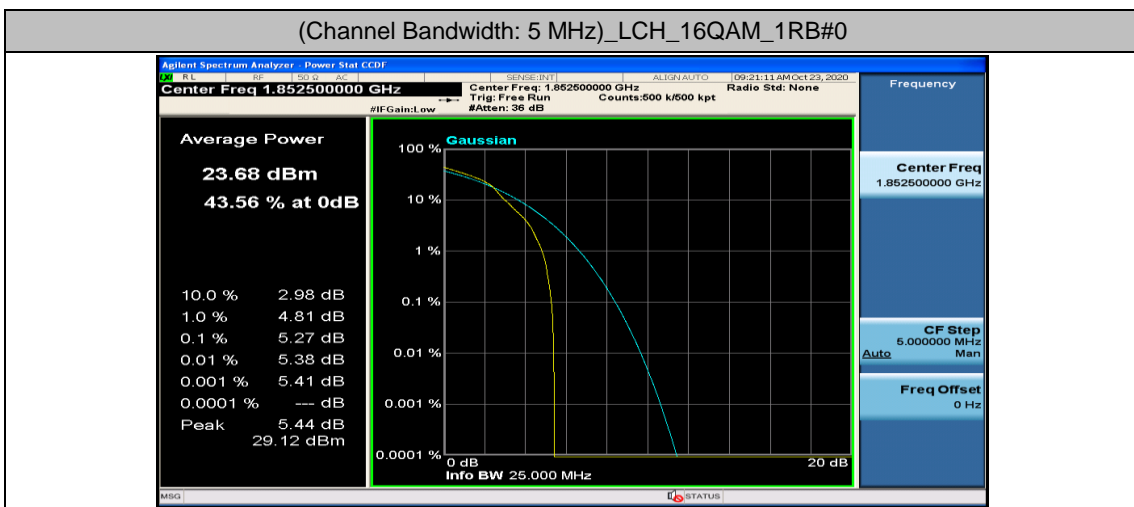

(Channel Bandwidth: 5 MHz)_HCH_QPSK_12RB#6

(Channel Bandwidth: 5 MHz)_HCH_QPSK_12RB#13

(Channel Bandwidth: 5 MHz)_HCH_QPSK_25RB#0

(Channel Bandwidth: 5 MHz)_LCH_16QAM_1RB#0

(Channel Bandwidth: 5 MHz)_LCH_16QAM_1RB#12