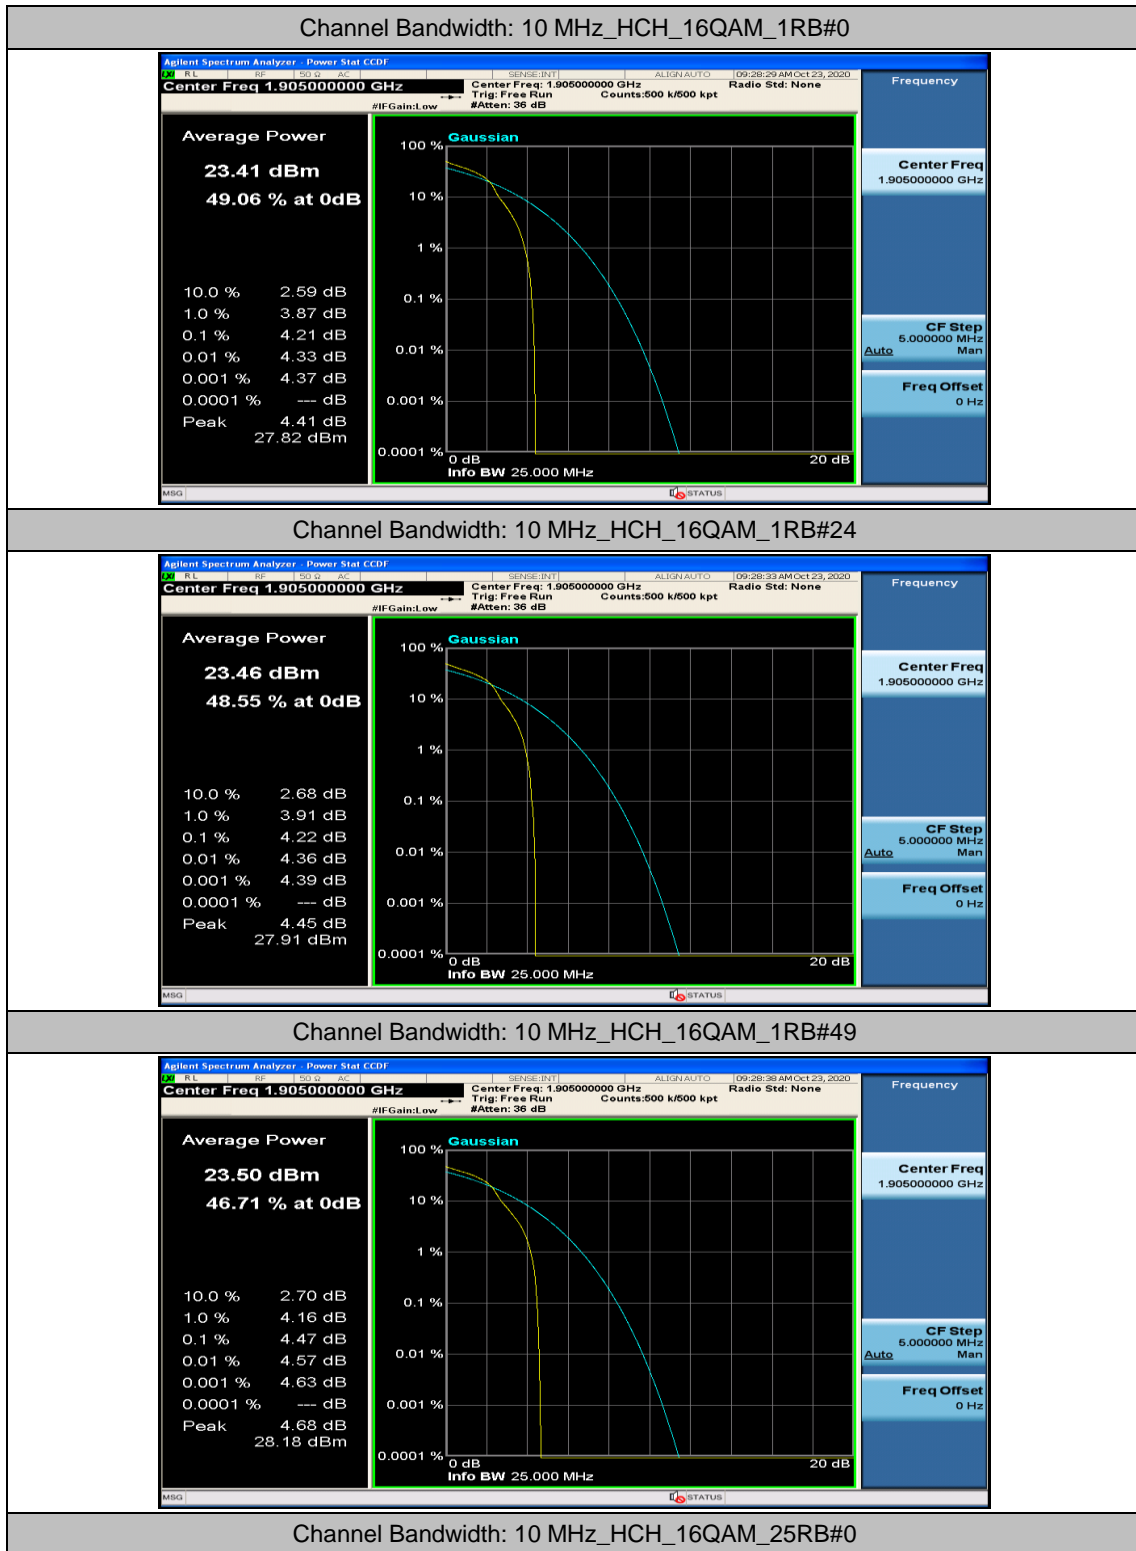

Channel Bandwidth: 10 MHz

Channel Bandwidth: 10 MHz_LCH_QPSK_50RB#0

Channel Bandwidth: 10 MHz_MCH_QPSK_1RB#0

Channel Bandwidth: 10 MHz_MCH_QPSK_1RB#24

Channel Bandwidth: 10 MHz_LCH_16QAM_1RB#0

Channel Bandwidth: 10 MHz_LCH_16QAM_1RB#24

Channel Bandwidth: 10 MHz_LCH_16QAM_1RB#49

Channel Bandwidth: 15 MHz