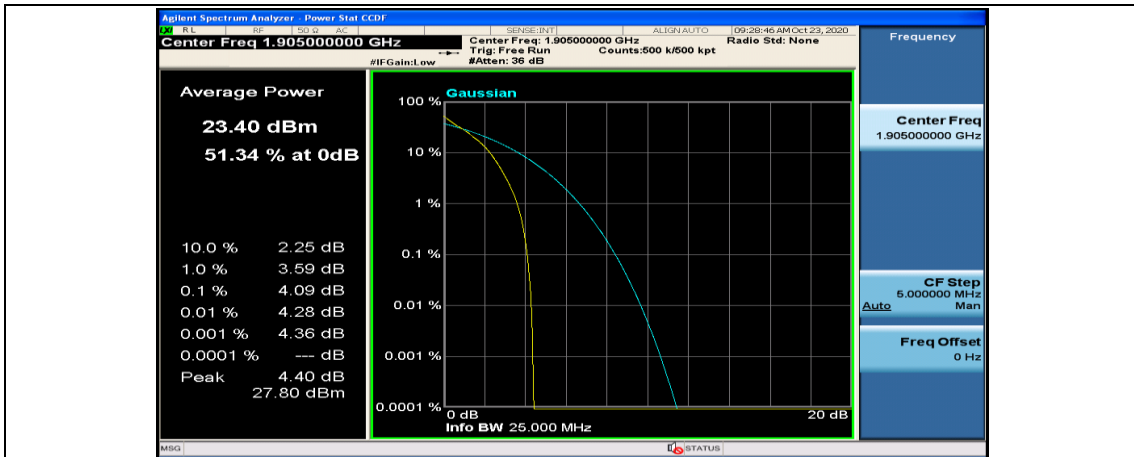

Channel Bandwidth: 10 MHz

Channel Bandwidth: 10 MHz_LCH_QPSK_50RB#0

Channel Bandwidth: 10 MHz_MCH_QPSK_1RB#0

Channel Bandwidth: 10 MHz_MCH_QPSK_1RB#24

Channel Bandwidth: 10 MHz_LCH_16QAM_1RB#0

Channel Bandwidth: 10 MHz_LCH_16QAM_1RB#24