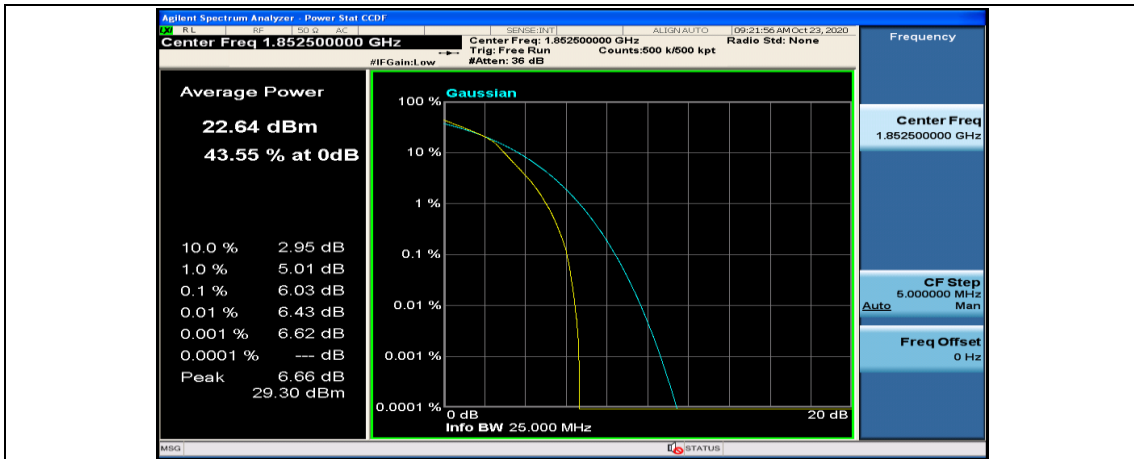

(Channel Bandwidth: 5 MHz)_LCH_16QAM_1RB#24

(Channel Bandwidth: 5 MHz)_LCH_16QAM_12RB#0

(Channel Bandwidth: 5 MHz)_LCH_16QAM_12RB#6

(Channel Bandwidth: 5 MHz)_LCH_16QAM_12RB#13

(Channel Bandwidth: 5 MHz)_LCH_16QAM_25RB#0