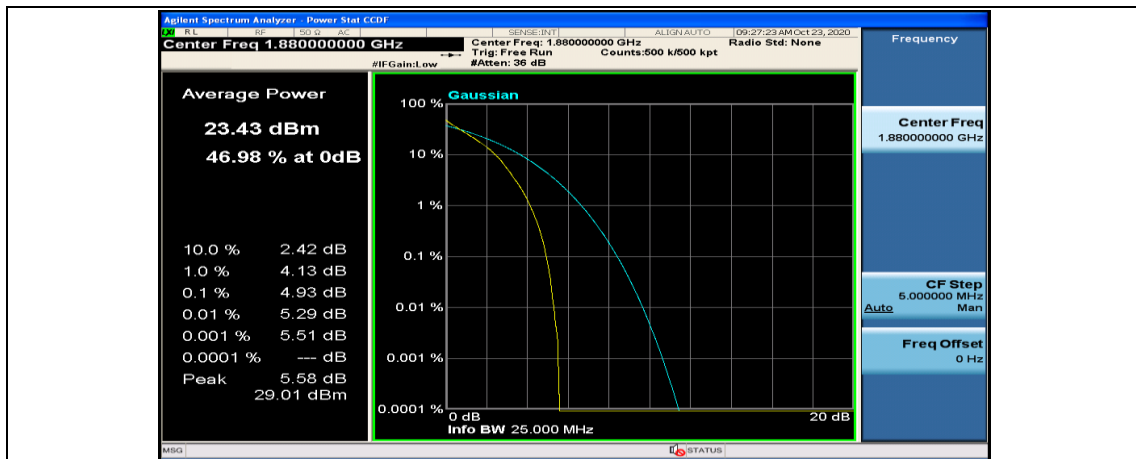

Channel Bandwidth: 10 MHz

Channel Bandwidth: 10 MHz_LCH_QPSK_50RB#0

Channel Bandwidth: 10 MHz_MCH_QPSK_1RB#0

Channel Bandwidth: 10 MHz_MCH_QPSK_1RB#24

Channel Bandwidth: 10 MHz_LCH_16QAM_1RB#0

Channel Bandwidth: 10 MHz_LCH_16QAM_1RB#24