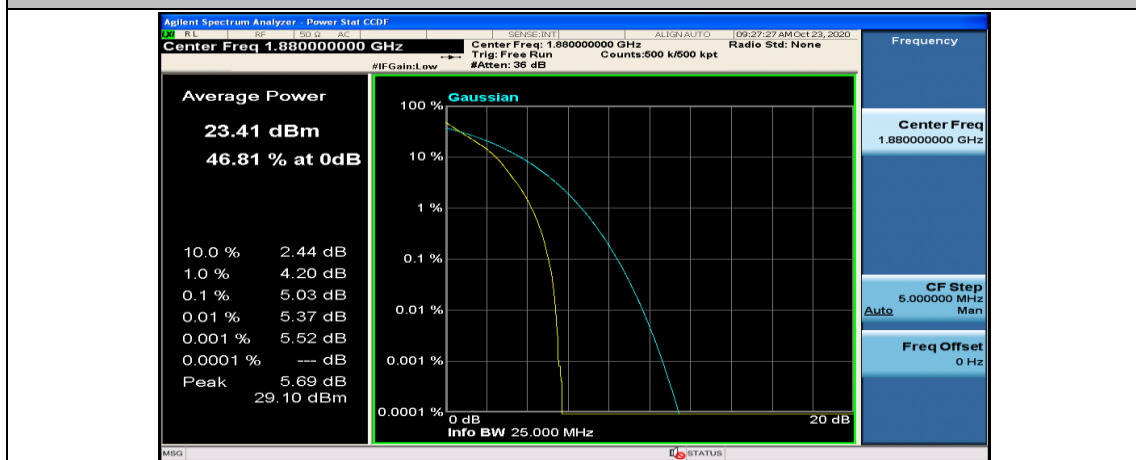

Channel Bandwidth: 10 MHz

Channel Bandwidth: 10 MHz_LCH_QPSK_50RB#0

Channel Bandwidth: 10 MHz_MCH_QPSK_1RB#0

Channel Bandwidth: 10 MHz_MCH_QPSK_1RB#24

Channel Bandwidth: 10 MHz_LCH_16QAM_1RB#0

Channel Bandwidth: 10 MHz_LCH_16QAM_1RB#24