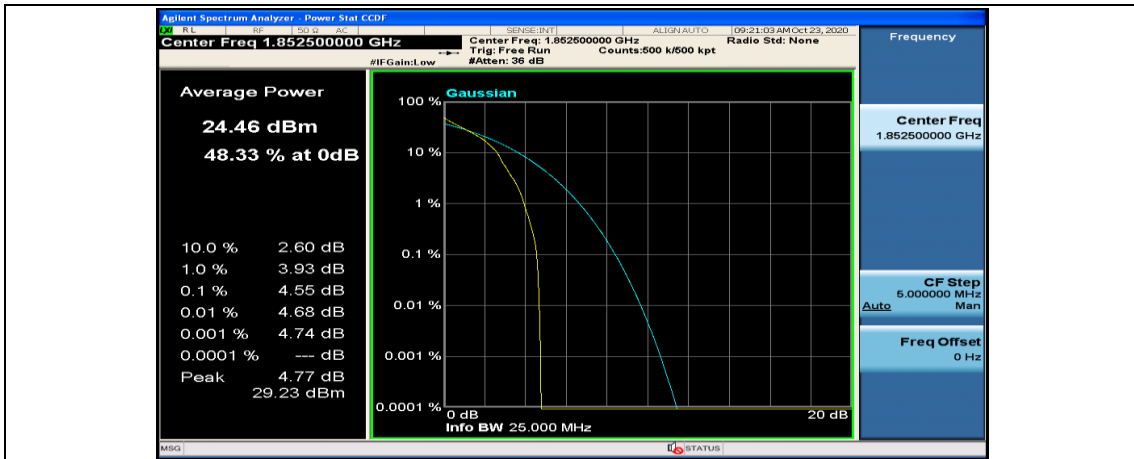

(Channel Bandwidth: 3 MHz)_MCH_16QAM_8RB#7

(Channel Bandwidth: 3 MHz)_MCH_16QAM_15RB#0

Channel Bandwidth: 5 MHz

(Channel Bandwidth: 5 MHz)_LCH_QPSK_1RB#12

(Channel Bandwidth: 5 MHz)_LCH_QPSK_1RB#24

(Channel Bandwidth: 5 MHz)_LCH_QPSK_12RB#0

(Channel Bandwidth: 5 MHz)_LCH_QPSK_12RB#6

(Channel Bandwidth: 5 MHz)_LCH_QPSK_12RB#13

(Channel Bandwidth: 5 MHz) LCH_QPSK_25RB#0

(Channel Bandwidth: 5 MHz) MCH_QPSK_1RB#0

(Channel Bandwidth: 5 MHz) MCH_QPSK_1RB#12