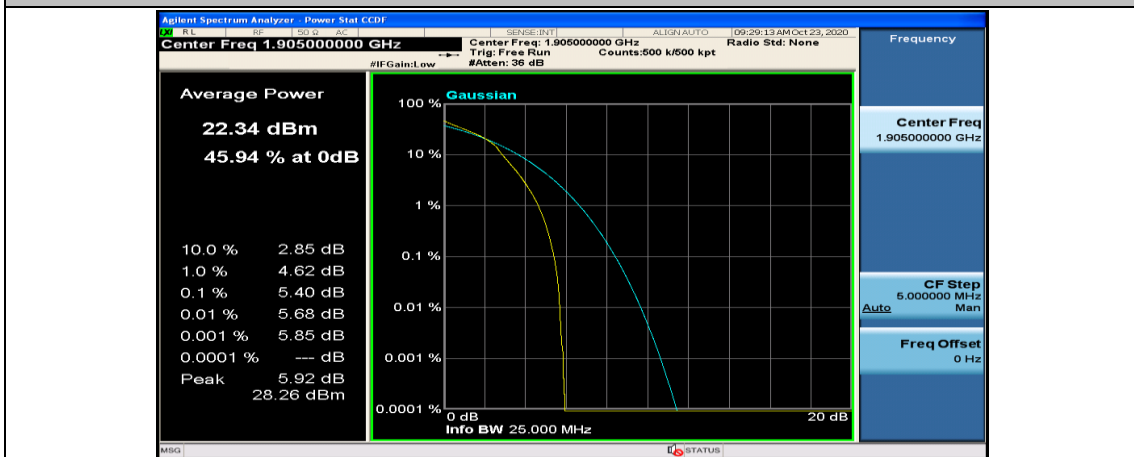

Channel Bandwidth: 10 MHz_LCH_16QAM_1RB#49

Channel Bandwidth: 15 MHz