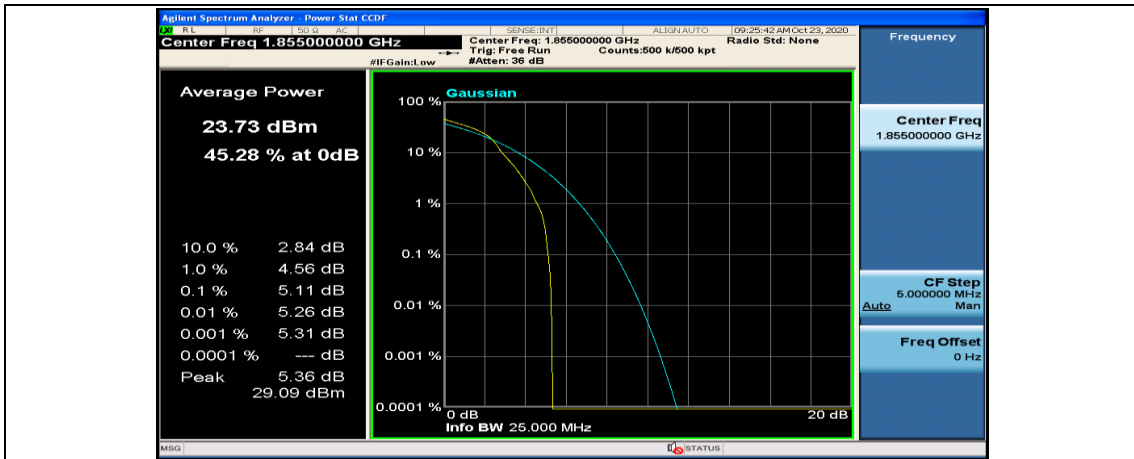

Channel Bandwidth: 10 MHz_LCH_16QAM_1RB#49