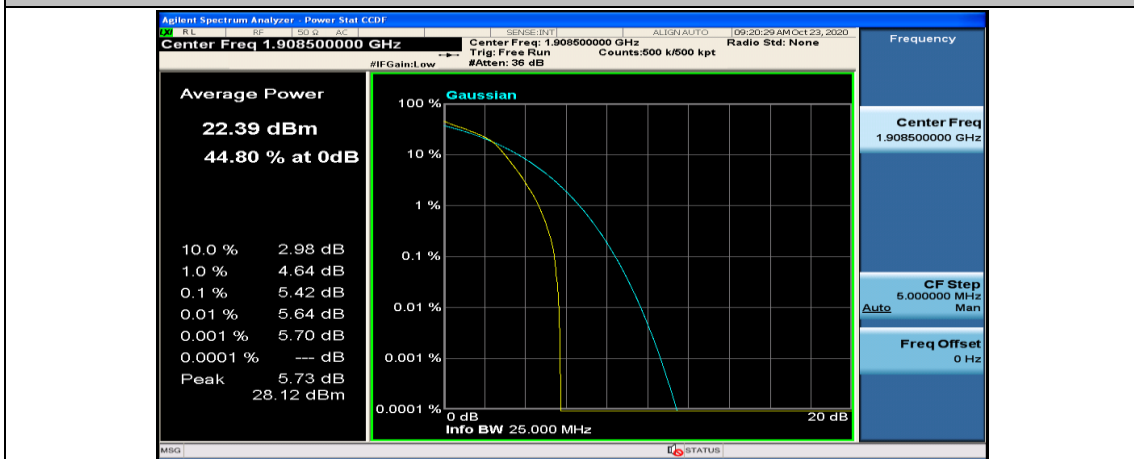

(Channel Bandwidth: 3 MHz)_MCH_16QAM_8RB#7

(Channel Bandwidth: 3 MHz)_MCH_16QAM_15RB#0

Channel Bandwidth: 5 MHz

(Channel Bandwidth: 5 MHz)_LCH_QPSK_1RB#12

(Channel Bandwidth: 5 MHz)_LCH_QPSK_1RB#24

(Channel Bandwidth: 5 MHz)_LCH_QPSK_12RB#0

(Channel Bandwidth: 5 MHz)_LCH_QPSK_12RB#6

(Channel Bandwidth: 5 MHz)_LCH_QPSK_12RB#13

(Channel Bandwidth: 5 MHz) LCH_QPSK_25RB#0

(Channel Bandwidth: 5 MHz) MCH_QPSK_1RB#0

(Channel Bandwidth: 5 MHz) MCH_QPSK_1RB#12