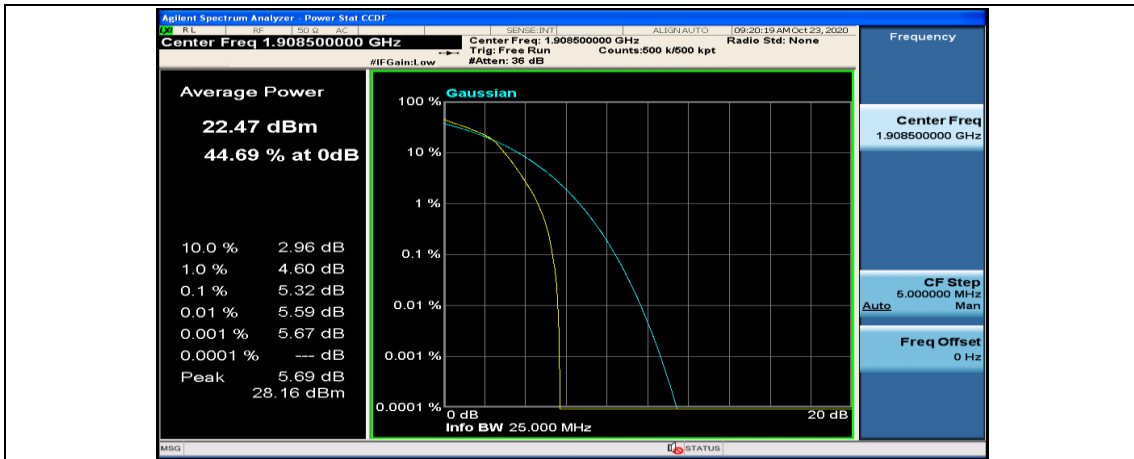

(Channel Bandwidth: 3 MHz)_MCH_16QAM_8RB#7

(Channel Bandwidth: 3 MHz)_MCH_16QAM_15RB#0

Channel Bandwidth: 5 MHz

(Channel Bandwidth: 5 MHz)_LCH_QPSK_1RB#12

(Channel Bandwidth: 5 MHz)_LCH_QPSK_1RB#24

(Channel Bandwidth: 5 MHz)_LCH_QPSK_12RB#0

(Channel Bandwidth: 5 MHz)_LCH_QPSK_12RB#6

(Channel Bandwidth: 5 MHz)_LCH_QPSK_12RB#13

(Channel Bandwidth: 5 MHz) LCH_QPSK_25RB#0

(Channel Bandwidth: 5 MHz) MCH_QPSK_1RB#0

(Channel Bandwidth: 5 MHz) MCH_QPSK_1RB#12