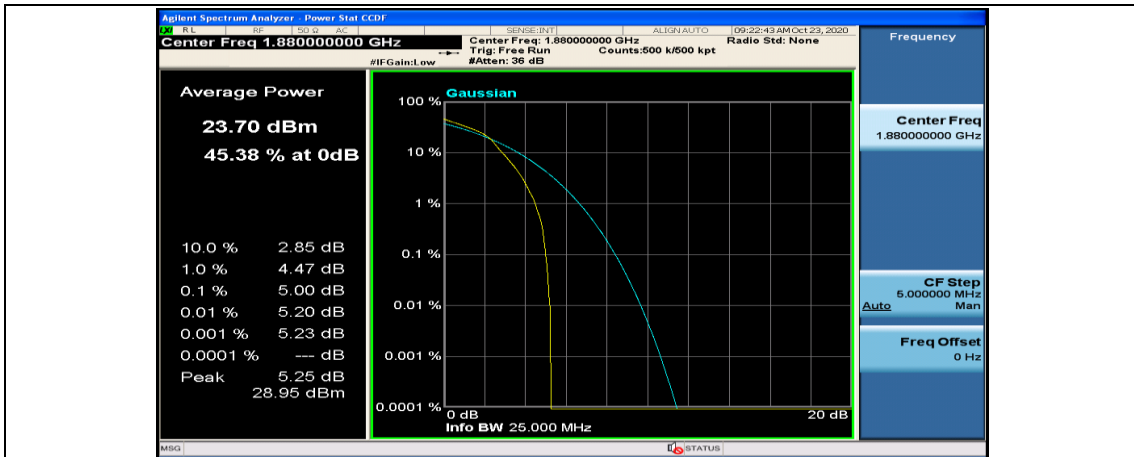

(Channel Bandwidth: 5 MHz)_MCH_16QAM_1RB#12

(Channel Bandwidth: 5 MHz)_MCH_16QAM_1RB#24