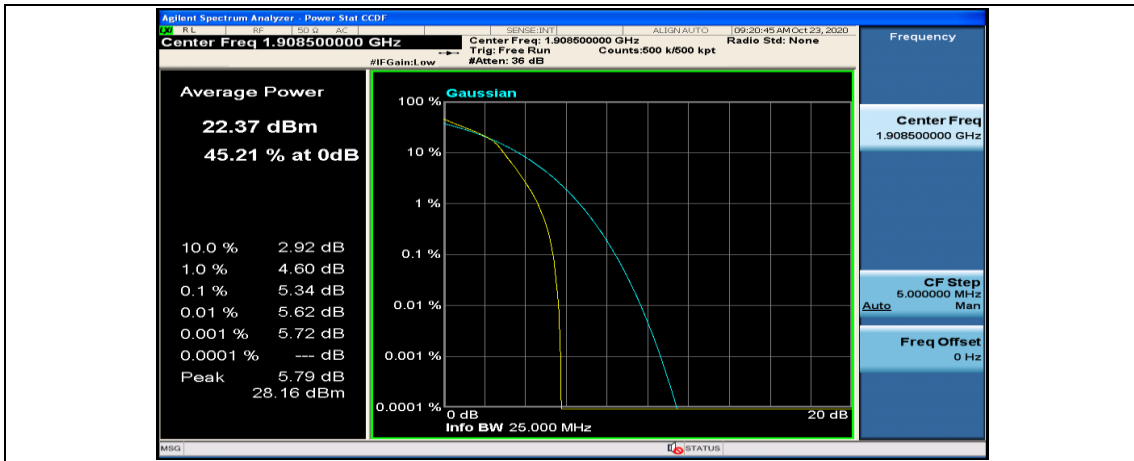

(Channel Bandwidth: 3 MHz)_MCH_16QAM_8RB#7

(Channel Bandwidth: 3 MHz)_MCH_16QAM_15RB#0

Channel Bandwidth: 5 MHz

(Channel Bandwidth: 5 MHz)_LCH_QPSK_1RB#12

(Channel Bandwidth: 5 MHz)_LCH_QPSK_1RB#24

(Channel Bandwidth: 5 MHz)_LCH_QPSK_12RB#0

(Channel Bandwidth: 5 MHz)_LCH_QPSK_12RB#6

(Channel Bandwidth: 5 MHz)_LCH_QPSK_12RB#13

(Channel Bandwidth: 5 MHz) LCH_QPSK_25RB#0

(Channel Bandwidth: 5 MHz) MCH_QPSK_1RB#0

(Channel Bandwidth: 5 MHz) MCH_QPSK_1RB#12