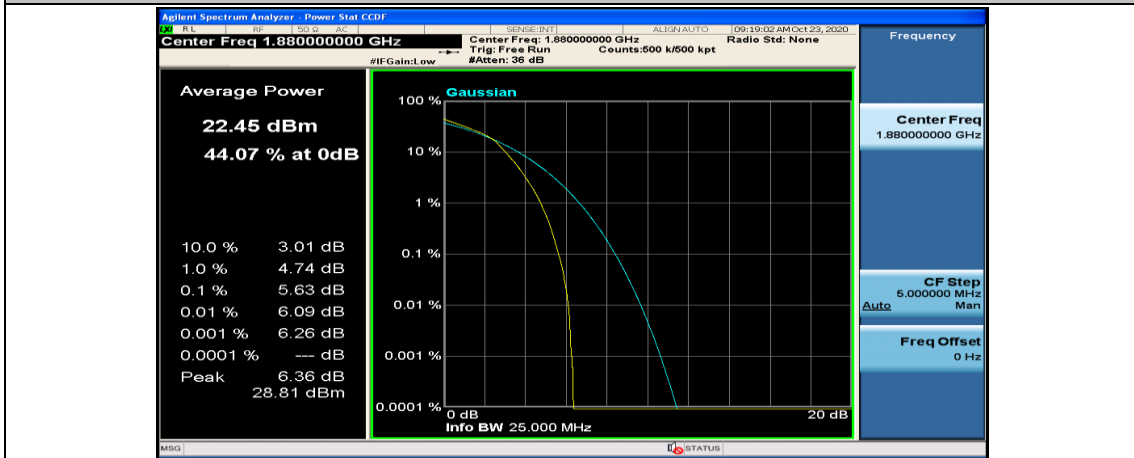

(Channel Bandwidth: 3 MHz)_MCH_16QAM_8RB#7

(Channel Bandwidth: 3 MHz)_MCH_16QAM_15RB#0

Channel Bandwidth: 5 MHz

(Channel Bandwidth: 5 MHz)_LCH_QPSK_1RB#12

(Channel Bandwidth: 5 MHz)_LCH_QPSK_1RB#24

(Channel Bandwidth: 5 MHz)_LCH_QPSK_12RB#0

(Channel Bandwidth: 5 MHz)_LCH_QPSK_12RB#6

(Channel Bandwidth: 5 MHz)_LCH_QPSK_12RB#13

(Channel Bandwidth: 5 MHz) LCH_QPSK_25RB#0

(Channel Bandwidth: 5 MHz) MCH_QPSK_1RB#0

(Channel Bandwidth: 5 MHz) MCH_QPSK_1RB#12