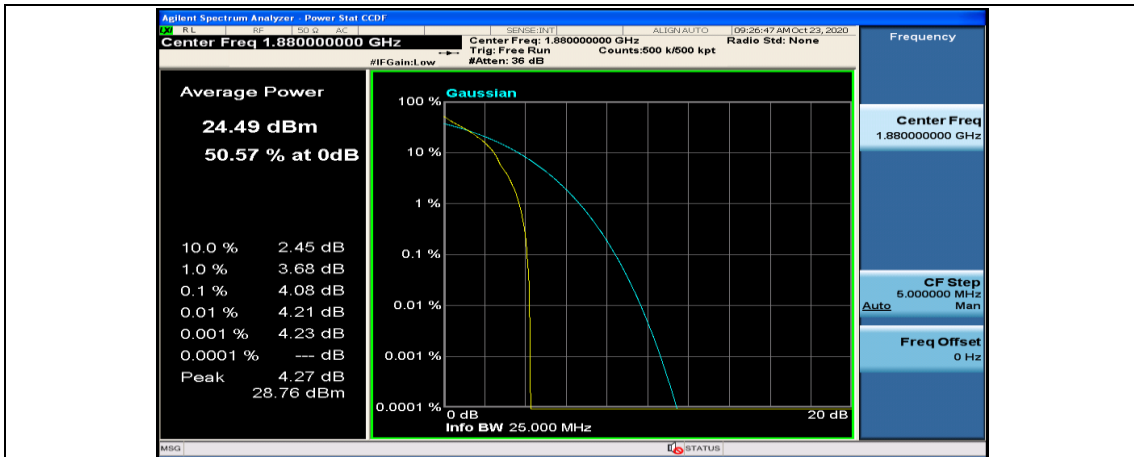

Channel Bandwidth: 10 MHz

Channel Bandwidth: 10 MHz_LCH_QPSK_50RB#0

Channel Bandwidth: 10 MHz_MCH_QPSK_1RB#0

Channel Bandwidth: 10 MHz_MCH_QPSK_1RB#24

Channel Bandwidth: 10 MHz_LCH_16QAM_1RB#0

Channel Bandwidth: 10 MHz_LCH_16QAM_1RB#24