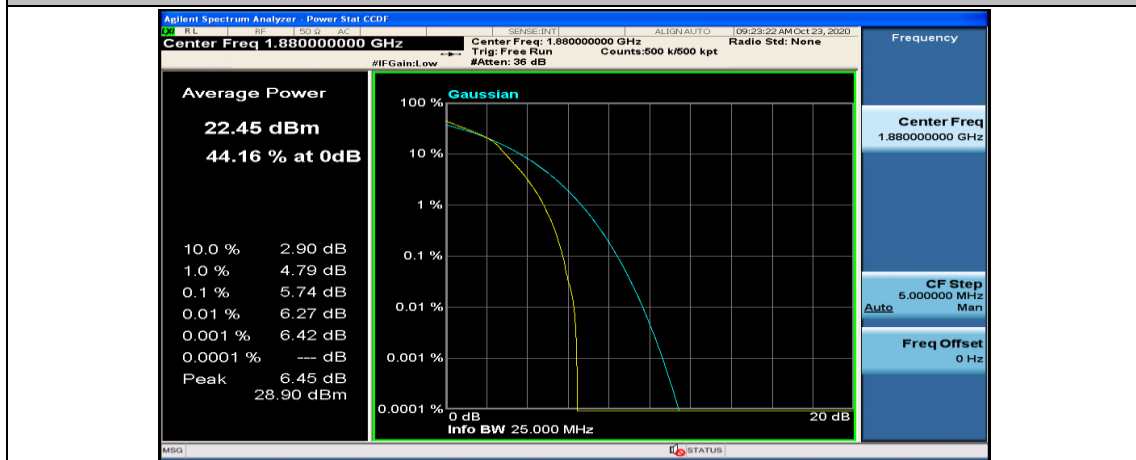

(Channel Bandwidth: 5 MHz)_MCH_16QAM_12RB#13

(Channel Bandwidth: 5 MHz)_MCH_16QAM_25RB#0