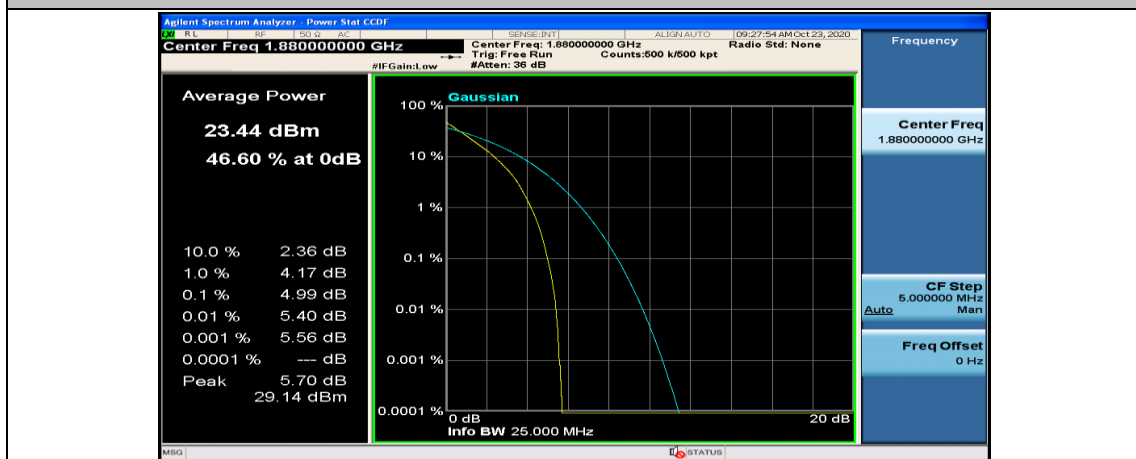

Channel Bandwidth: 10 MHz

Channel Bandwidth: 10 MHz_LCH_QPSK_50RB#0

Channel Bandwidth: 10 MHz_MCH_QPSK_1RB#0

Channel Bandwidth: 10 MHz_MCH_QPSK_1RB#24

Channel Bandwidth: 10 MHz_LCH_16QAM_1RB#0

Channel Bandwidth: 10 MHz_LCH_16QAM_1RB#24