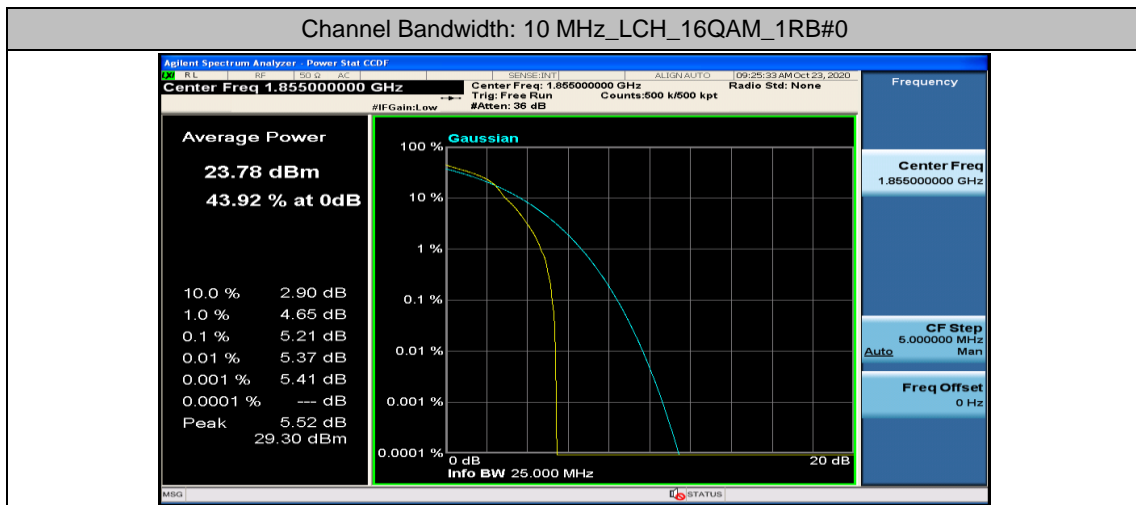

Channel Bandwidth: 10 MHz

Channel Bandwidth: 10 MHz_LCH_QPSK_50RB#0

Channel Bandwidth: 10 MHz_MCH_QPSK_1RB#0

Channel Bandwidth: 10 MHz_MCH_QPSK_1RB#24

Channel Bandwidth: 10 MHz_LCH_16QAM_1RB#0

Channel Bandwidth: 10 MHz_LCH_16QAM_1RB#24