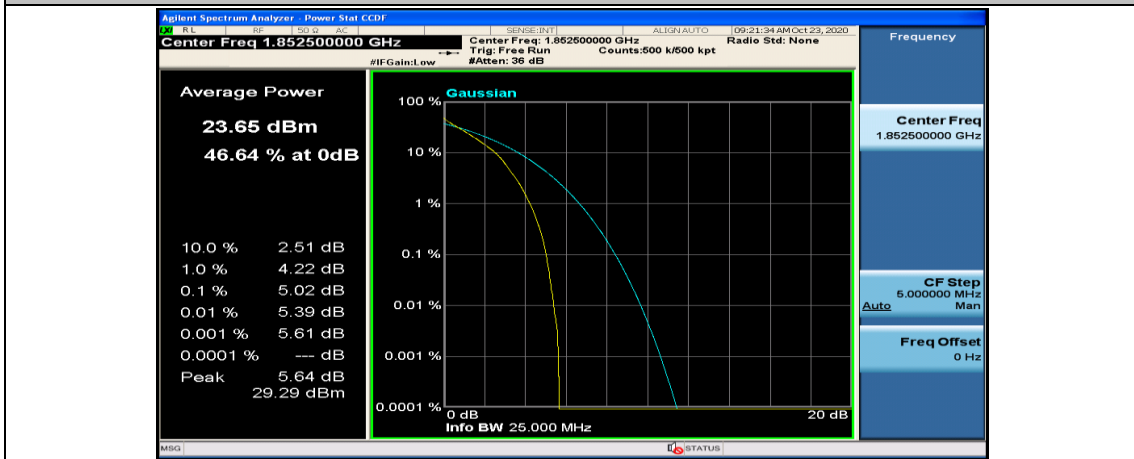

(Channel Bandwidth: 3 MHz)_MCH_16QAM_8RB#7

(Channel Bandwidth: 3 MHz)_MCH_16QAM_15RB#0

Channel Bandwidth: 5 MHz

(Channel Bandwidth: 5 MHz)_LCH_QPSK_1RB#12

(Channel Bandwidth: 5 MHz)_LCH_QPSK_1RB#24

(Channel Bandwidth: 5 MHz)_LCH_QPSK_12RB#0

(Channel Bandwidth: 5 MHz)_LCH_QPSK_12RB#6

(Channel Bandwidth: 5 MHz)_LCH_QPSK_12RB#13

(Channel Bandwidth: 5 MHz) LCH_QPSK_25RB#0

(Channel Bandwidth: 5 MHz) MCH_QPSK_1RB#0

(Channel Bandwidth: 5 MHz) MCH_QPSK_1RB#12