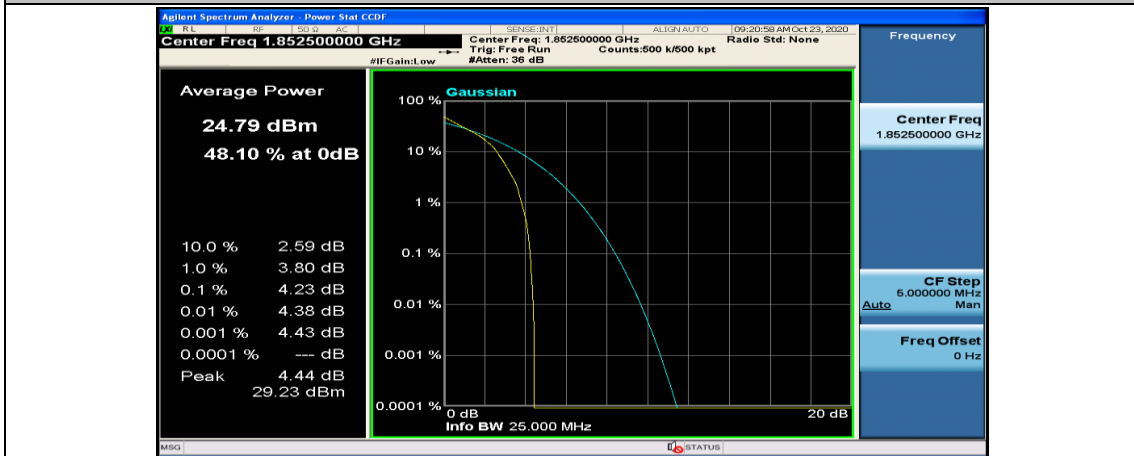

(Channel Bandwidth: 3 MHz)_MCH_16QAM_8RB#7

(Channel Bandwidth: 3 MHz)_MCH_16QAM_15RB#0

Channel Bandwidth: 5 MHz

(Channel Bandwidth: 5 MHz)_LCH_QPSK_1RB#12

(Channel Bandwidth: 5 MHz)_LCH_QPSK_1RB#24

(Channel Bandwidth: 5 MHz)_LCH_QPSK_12RB#0

(Channel Bandwidth: 5 MHz)_LCH_QPSK_12RB#6

(Channel Bandwidth: 5 MHz)_LCH_QPSK_12RB#13

(Channel Bandwidth: 5 MHz) LCH_QPSK_25RB#0

(Channel Bandwidth: 5 MHz) MCH_QPSK_1RB#0

(Channel Bandwidth: 5 MHz) MCH_QPSK_1RB#12