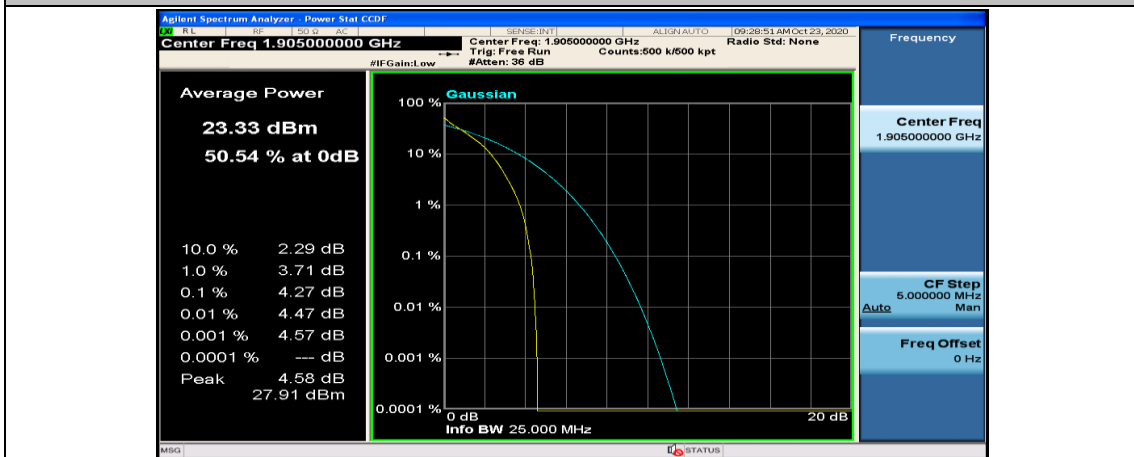

Channel Bandwidth: 10 MHz

Channel Bandwidth: 10 MHz_LCH_QPSK_50RB#0

Channel Bandwidth: 10 MHz_MCH_QPSK_1RB#0

Channel Bandwidth: 10 MHz_MCH_QPSK_1RB#24

Channel Bandwidth: 10 MHz_LCH_16QAM_1RB#0

Channel Bandwidth: 10 MHz_LCH_16QAM_1RB#24