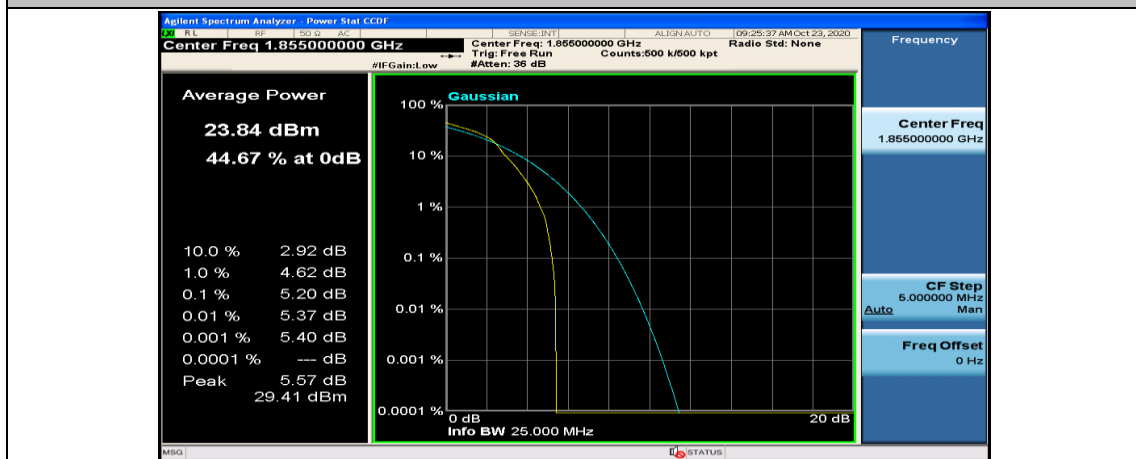

Channel Bandwidth: 10 MHz

Channel Bandwidth: 10 MHz_LCH_QPSK_50RB#0

Channel Bandwidth: 10 MHz_MCH_QPSK_1RB#0

Channel Bandwidth: 10 MHz_MCH_QPSK_1RB#24

Channel Bandwidth: 10 MHz_LCH_16QAM_1RB#0

Channel Bandwidth: 10 MHz_LCH_16QAM_1RB#24