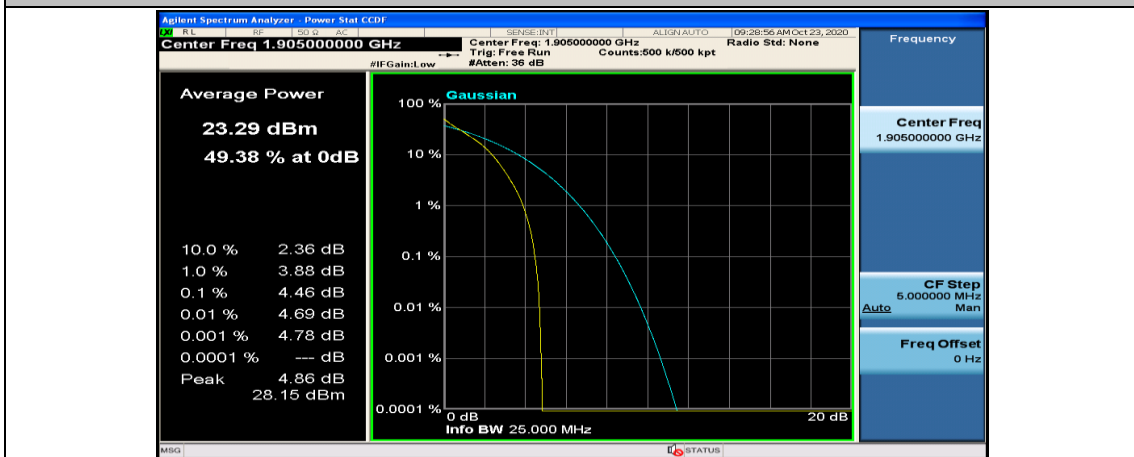

Channel Bandwidth: 10 MHz

Channel Bandwidth: 10 MHz_LCH_QPSK_50RB#0

Channel Bandwidth: 10 MHz_MCH_QPSK_1RB#0

Channel Bandwidth: 10 MHz_MCH_QPSK_1RB#24

Channel Bandwidth: 10 MHz_LCH_16QAM_1RB#0

Channel Bandwidth: 10 MHz_LCH_16QAM_1RB#24