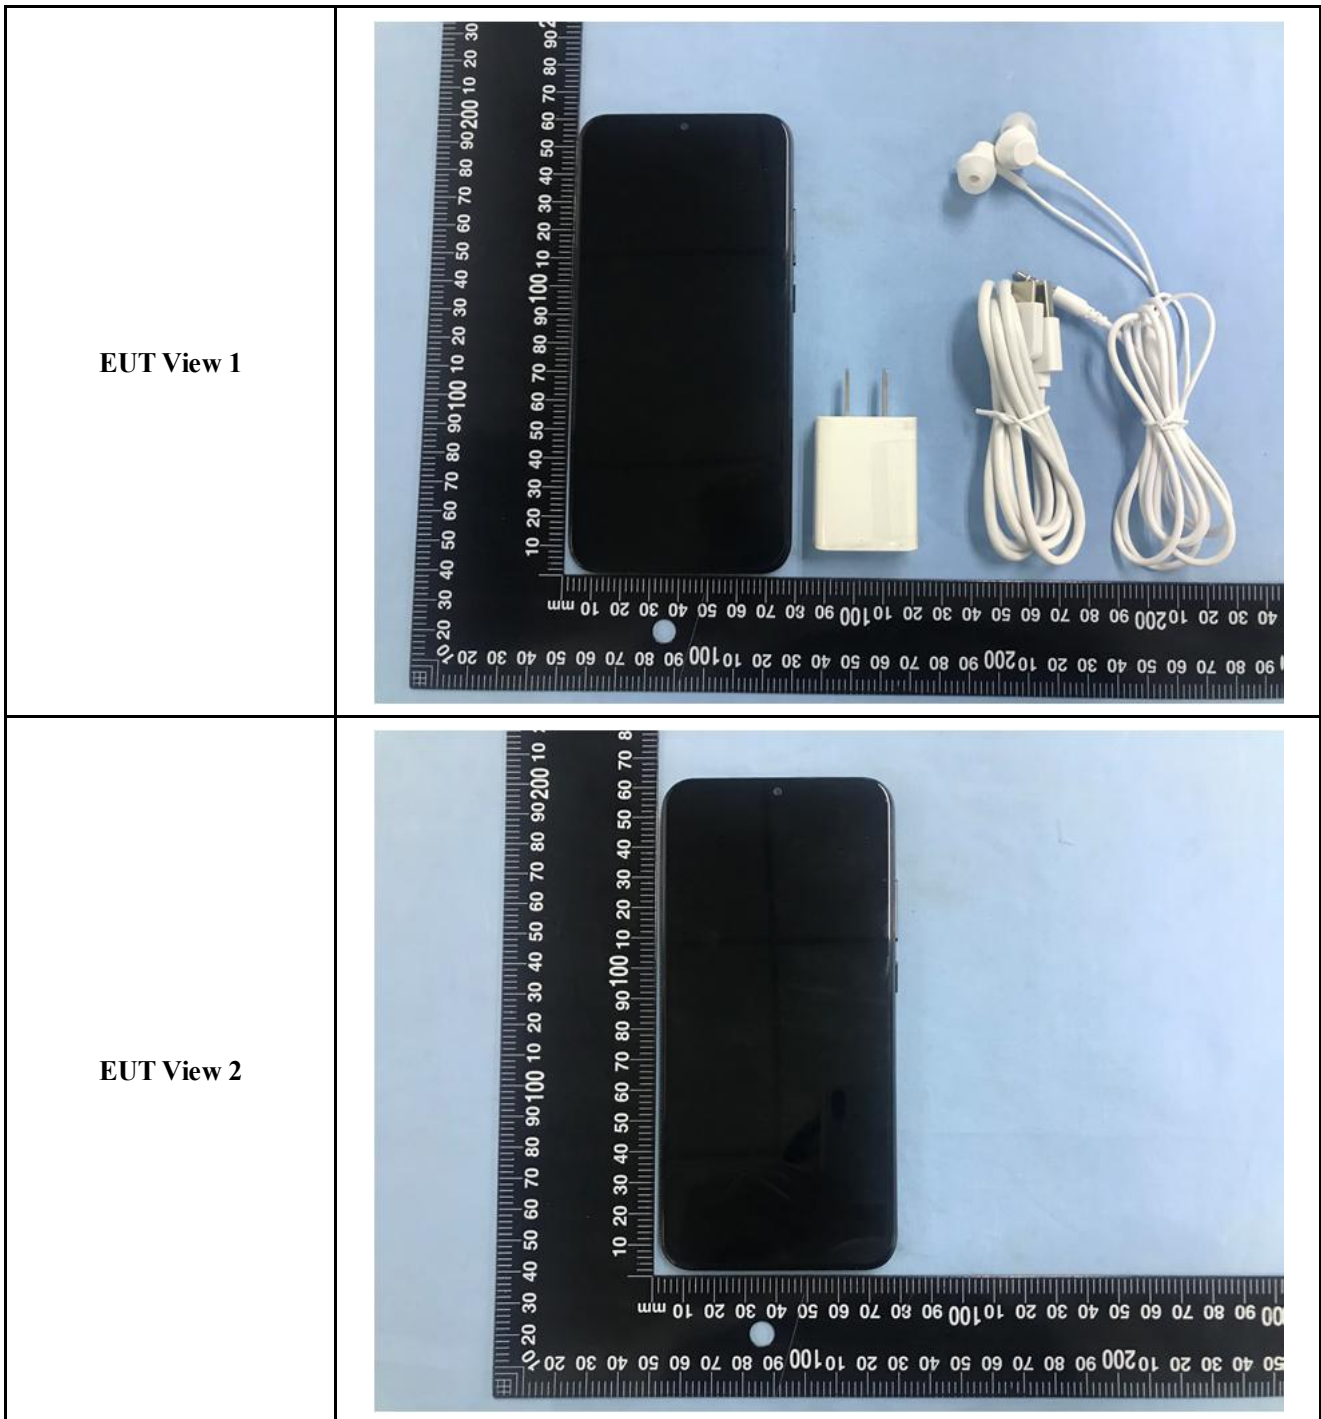

## EXHIBIT 2 - EUT EXTERNAL PHOTOGRAPHS

<p><b>EUT View 3</b></p>	 A photograph showing the back of a dark-colored HTC smartphone. The phone is positioned vertically next to a black ruler with white markings. The ruler is oriented horizontally, with the 0 mark on the left and the 100 mm mark on the right. The HTC logo is visible on the back of the phone. The background is a light blue surface.
<p><b>EUT View 4</b></p>	 A close-up photograph of the back of the same HTC smartphone. The phone is positioned vertically next to a black ruler with white markings. The ruler is oriented horizontally, with the 0 mark on the left and the 100 mm mark on the right. The HTC logo is visible on the back of the phone. The background is a light blue surface.

**EUT View 5**

**EUT View 6**

EUT View 7