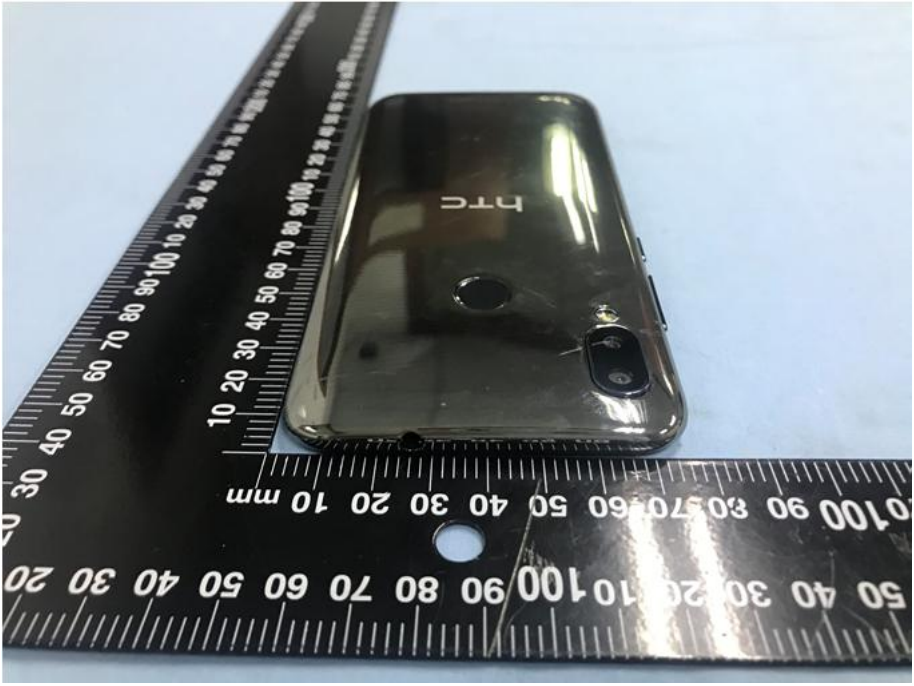

EUT View 5

EUT View 6