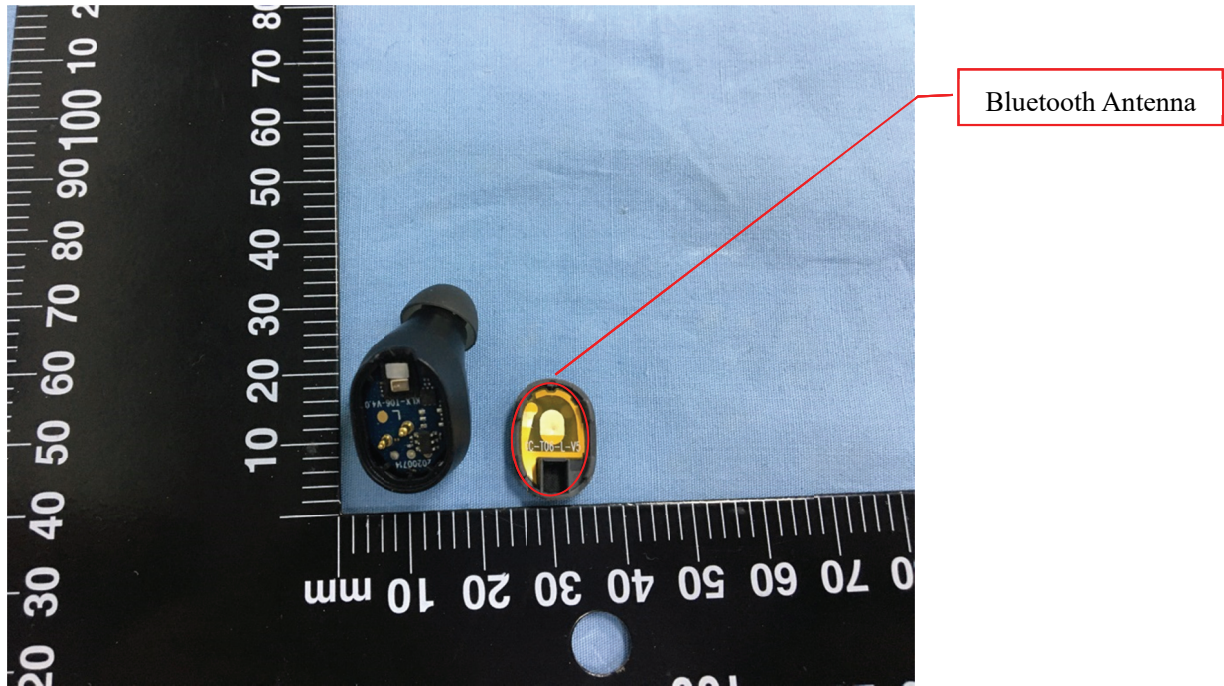

EXHIBIT 3 - EUT INTERNAL PHOTOGRAPHS

EUT Housing and Board View 1

EUT Housing and Board View 2

Reference No.: WTX20X08052048W-1

Solder Board-Component View 1

Solder Board-Component View 2

Reference No.: WTX20X08052048W-1

Solder Board-Component View 3