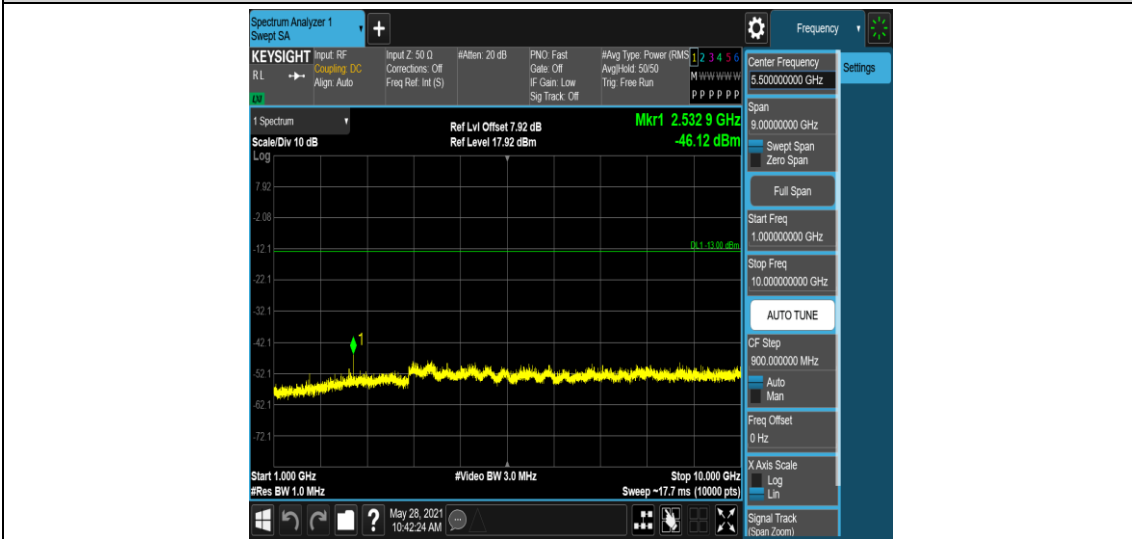

Band5-5MHz-16QAM-20625-1RB#0-Range4:1000~10000MHz