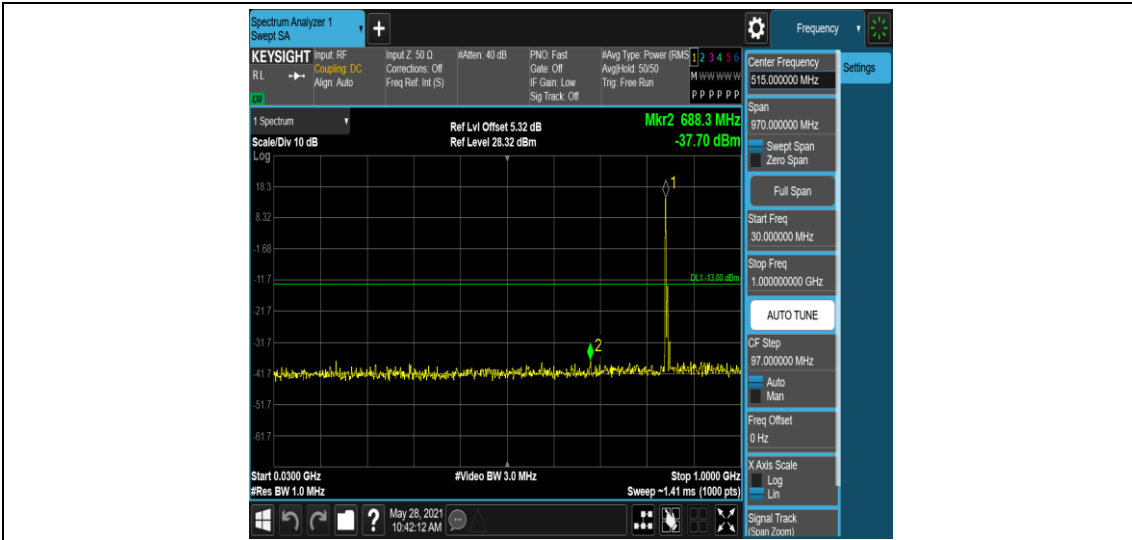

Band5-5MHz-16QAM-20525-1RB#0-Range3:30~100MHz

Band5-5MHz-16QAM-20525-1RB#0-Range4:1000~10000MHz

Band5-5MHz-16QAM-20625-1RB#0-Range1:0.009~0.15MHz

Band5-5MHz-16QAM-20625-1RB#0-Range2:0.15~30MHz

Band5-5MHz-16QAM-20625-1RB#0-Range3:30~100MHz