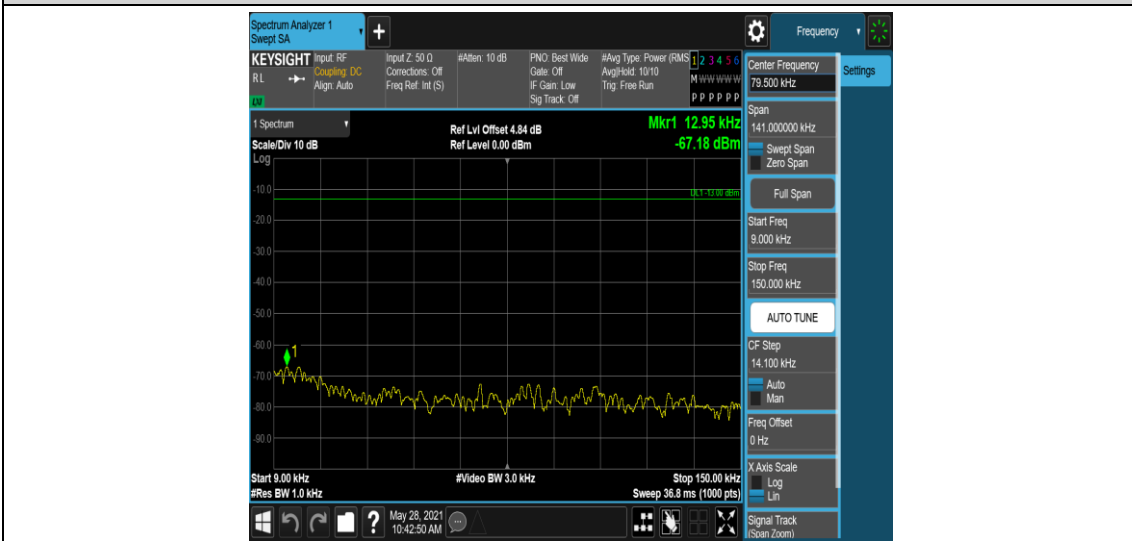

Band5-10MHz-QPSK-20450-1RB#0-Range1:0.009~0.15MHz