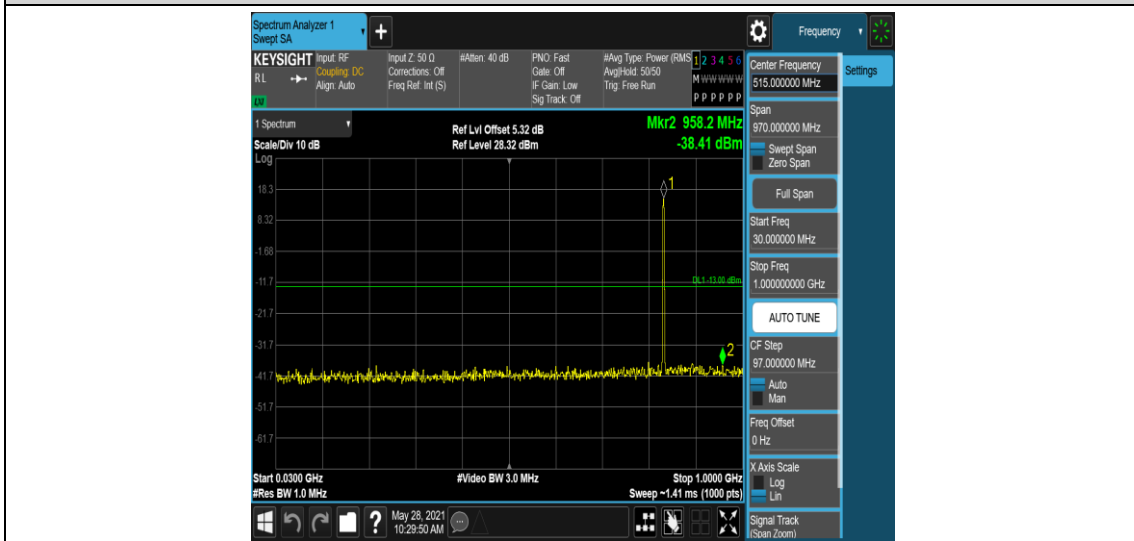

Band5-1.4MHz-QPSK-20643-1RB#0-Range4:1000~10000MHz

Band5-1.4MHz-16QAM-20407-1RB#0-Range1:0.009~0.15MHz

Band5-1.4MHz-16QAM-20407-1RB#0-Range2:0.15~30MHz

Band5-1.4MHz-16QAM-20407-1RB#0-Range3:30~1000MHz

Band5-1.4MHz-16QAM-20407-1RB#0-Range4:1000~10000MHz

Band5-1.4MHz-16QAM-20525-1RB#0-Range1:0.009~0.15MHz

Band5-1.4MHz-16QAM-20525-1RB#0-Range2:0.15~30MHz

Band5-1.4MHz-16QAM-20525-1RB#0-Range3:30~1000MHz

Band5-1.4MHz-16QAM-20525-1RB#0-Range4:1000~10000MHz

Band5-1.4MHz-16QAM-20643-1RB#0-Range1:0.009~0.15MHz