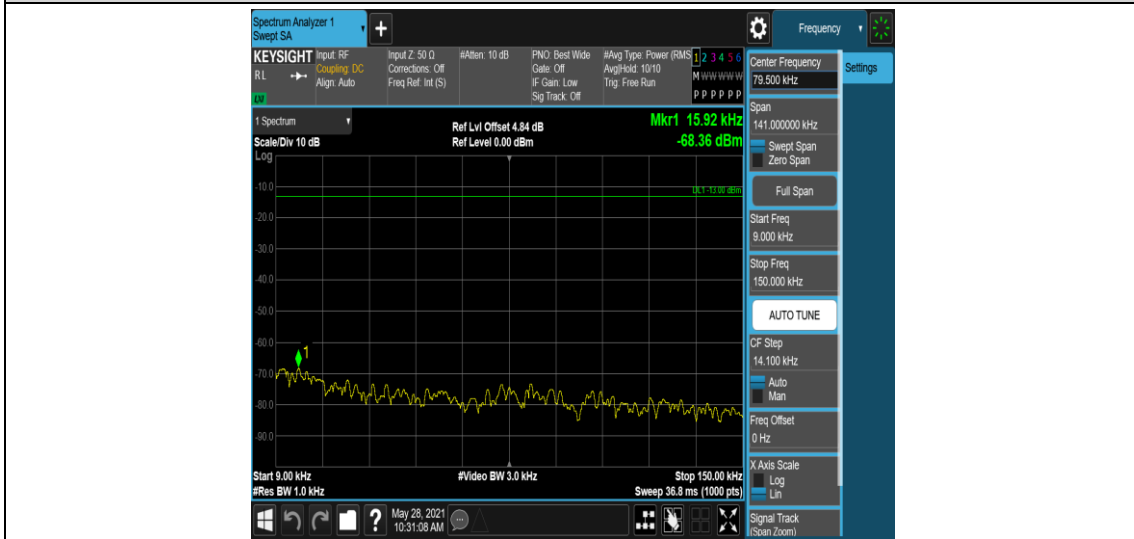

Band5-1.4MHz-16QAM-20525-1RB#0-Range1:0.009~0.15MHz

Band5-1.4MHz-16QAM-20525-1RB#0-Range2:0.15~30MHz

Band5-1.4MHz-16QAM-20525-1RB#0-Range3:30~1000MHz

Band5-1.4MHz-16QAM-20525-1RB#0-Range4:1000~10000MHz

Band5-1.4MHz-16QAM-20643-1RB#0-Range1:0.009~0.15MHz

Band5-1.4MHz-16QAM-20643-1RB#0-Range2:0.15~30MHz

Band5-1.4MHz-16QAM-20643-1RB#0-Range3:30~1000MHz

Band5-1.4MHz-16QAM-20643-1RB#0-Range4:1000~10000MHz

Band5-3MHz-QPSK-20415-1RB#0-Range1:0.009~0.15MHz

Band5-3MHz-QPSK-20415-1RB#0-Range2:0.15~30MHz