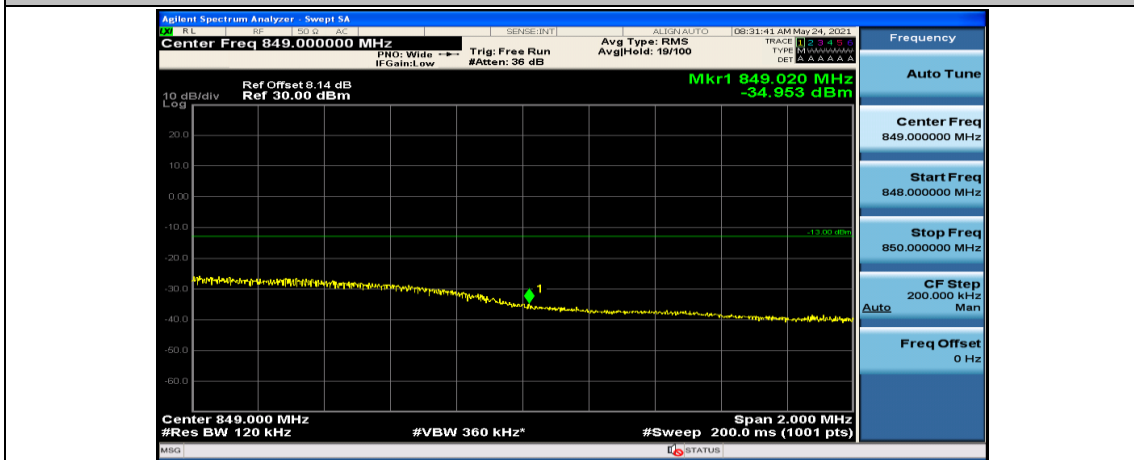

Channel Bandwidth: 10 MHz_HCH_QPSK_1RB#49

Appendix E: Conducted Spurious Emission

Test Result

Band	Bandwidth	Modulation	Channel	RB Configuration	Frequency Range	Verdict
Band5	1.4MHz	QPSK	20407	1RB#0	Range1:0.009~0.15MHz	PASS
Band5	1.4MHz	QPSK	20407	1RB#0	Range2:0.15~30MHz	PASS
Band5	1.4MHz	QPSK	20407	1RB#0	Range3:30~1000MHz	PASS
Band5	1.4MHz	QPSK	20407	1RB#0	Range4:1000~10000MHz	PASS
Band5	1.4MHz	QPSK	20525	1RB#0	Range1:0.009~0.15MHz	PASS
Band5	1.4MHz	QPSK	20525	1RB#0	Range2:0.15~30MHz	PASS
Band5	1.4MHz	QPSK	20525	1RB#0	Range3:30~1000MHz	PASS
Band5	1.4MHz	QPSK	20525	1RB#0	Range4:1000~10000MHz	PASS
Band5	1.4MHz	QPSK	20643	1RB#0	Range1:0.009~0.15MHz	PASS
Band5	1.4MHz	QPSK	20643	1RB#0	Range2:0.15~30MHz	PASS
Band5	1.4MHz	QPSK	20643	1RB#0	Range3:30~1000MHz	PASS
Band5	1.4MHz	QPSK	20643	1RB#0	Range4:1000~10000MHz	PASS
Band5	1.4MHz	16QAM	20407	1RB#0	Range1:0.009~0.15MHz	PASS
Band5	1.4MHz	16QAM	20407	1RB#0	Range2:0.15~30MHz	PASS
Band5	1.4MHz	16QAM	20407	1RB#0	Range3:30~1000MHz	PASS
Band5	1.4MHz	16QAM	20407	1RB#0	Range4:1000~10000MHz	PASS
Band5	1.4MHz	16QAM	20525	1RB#0	Range1:0.009~0.15MHz	PASS
Band5	1.4MHz	16QAM	20525	1RB#0	Range2:0.15~30MHz	PASS
Band5	1.4MHz	16QAM	20525	1RB#0	Range3:30~1000MHz	PASS
Band5	1.4MHz	16QAM	20525	1RB#0	Range4:1000~10000MHz	PASS
Band5	1.4MHz	16QAM	20643	1RB#0	Range1:0.009~0.15MHz	PASS
Band5	1.4MHz	16QAM	20643	1RB#0	Range2:0.15~30MHz	PASS
Band5	1.4MHz	16QAM	20643	1RB#0	Range3:30~1000MHz	PASS
Band5	1.4MHz	16QAM	20643	1RB#0	Range4:1000~10000MHz	PASS
Band5	3MHz	QPSK	20415	1RB#0	Range1:0.009~0.15MHz	PASS
Band5	3MHz	QPSK	20415	1RB#0	Range2:0.15~30MHz	PASS
Band5	3MHz	QPSK	20415	1RB#0	Range3:30~1000MHz	PASS
Band5	3MHz	QPSK	20415	1RB#0	Range4:1000~10000MHz	PASS
Band5	3MHz	QPSK	20525	1RB#0	Range1:0.009~0.15MHz	PASS
Band5	3MHz	QPSK	20525	1RB#0	Range2:0.15~30MHz	PASS
Band5	3MHz	QPSK	20525	1RB#0	Range3:30~1000MHz	PASS
Band5	3MHz	QPSK	20525	1RB#0	Range4:1000~10000MHz	PASS
Band5	3MHz	QPSK	20635	1RB#0	Range1:0.009~0.15MHz	PASS
Band5	3MHz	QPSK	20635	1RB#0	Range2:0.15~30MHz	PASS
Band5	3MHz	QPSK	20635	1RB#0	Range3:30~1000MHz	PASS