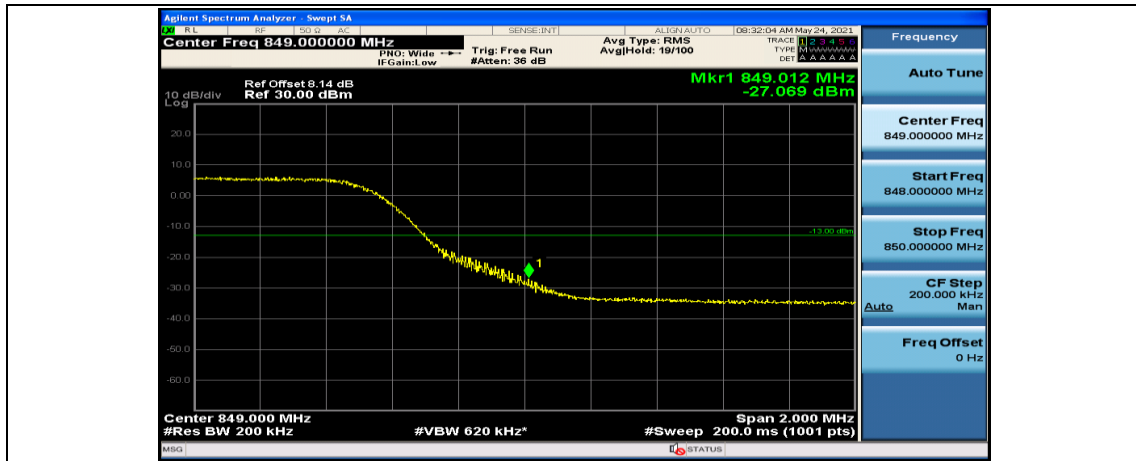

Channel Bandwidth: 10 MHz_HCH_QPSK_1RB#49

Appendix E: Conducted Spurious Emission

Test Result

Band	Bandwidth	Modulation	Channel	RB Configuration	Frequency Range	Verdict
Band5	1.4MHz	QPSK	20407	1RB#0	Range1:0.009~0.15MHz	PASS
Band5	1.4MHz	QPSK	20407	1RB#0	Range2:0.15~30MHz	PASS
Band5	1.4MHz	QPSK	20407	1RB#0	Range3:30~1000MHz	PASS
Band5	1.4MHz	QPSK	20407	1RB#0	Range4:1000~10000MHz	PASS
Band5	1.4MHz	QPSK	20525	1RB#0	Range1:0.009~0.15MHz	PASS
Band5	1.4MHz	QPSK	20525	1RB#0	Range2:0.15~30MHz	PASS
Band5	1.4MHz	QPSK	20525	1RB#0	Range3:30~1000MHz	PASS
Band5	1.4MHz	QPSK	20525	1RB#0	Range4:1000~10000MHz	PASS
Band5	1.4MHz	QPSK	20643	1RB#0	Range1:0.009~0.15MHz	PASS
Band5	1.4MHz	QPSK	20643	1RB#0	Range2:0.15~30MHz	PASS
Band5	1.4MHz	QPSK	20643	1RB#0	Range3:30~1000MHz	PASS
Band5	1.4MHz	QPSK	20643	1RB#0	Range4:1000~10000MHz	PASS
Band5	1.4MHz	16QAM	20407	1RB#0	Range1:0.009~0.15MHz	PASS
Band5	1.4MHz	16QAM	20407	1RB#0	Range2:0.15~30MHz	PASS
Band5	1.4MHz	16QAM	20407	1RB#0	Range3:30~1000MHz	PASS
Band5	1.4MHz	16QAM	20407	1RB#0	Range4:1000~10000MHz	PASS
Band5	1.4MHz	16QAM	20525	1RB#0	Range1:0.009~0.15MHz	PASS
Band5	1.4MHz	16QAM	20525	1RB#0	Range2:0.15~30MHz	PASS
Band5	1.4MHz	16QAM	20525	1RB#0	Range3:30~1000MHz	PASS
Band5	1.4MHz	16QAM	20525	1RB#0	Range4:1000~10000MHz	PASS
Band5	1.4MHz	16QAM	20643	1RB#0	Range1:0.009~0.15MHz	PASS
Band5	1.4MHz	16QAM	20643	1RB#0	Range2:0.15~30MHz	PASS
Band5	1.4MHz	16QAM	20643	1RB#0	Range3:30~1000MHz	PASS
Band5	1.4MHz	16QAM	20643	1RB#0	Range4:1000~10000MHz	PASS
Band5	3MHz	QPSK	20415	1RB#0	Range1:0.009~0.15MHz	PASS
Band5	3MHz	QPSK	20415	1RB#0	Range2:0.15~30MHz	PASS
Band5	3MHz	QPSK	20415	1RB#0	Range3:30~1000MHz	PASS
Band5	3MHz	QPSK	20415	1RB#0	Range4:1000~10000MHz	PASS
Band5	3MHz	QPSK	20525	1RB#0	Range1:0.009~0.15MHz	PASS
Band5	3MHz	QPSK	20525	1RB#0	Range2:0.15~30MHz	PASS
Band5	3MHz	QPSK	20525	1RB#0	Range3:30~1000MHz	PASS
Band5	3MHz	QPSK	20525	1RB#0	Range4:1000~10000MHz	PASS
Band5	3MHz	QPSK	20635	1RB#0	Range1:0.009~0.15MHz	PASS
Band5	3MHz	QPSK	20635	1RB#0	Range2:0.15~30MHz	PASS
Band5	3MHz	QPSK	20635	1RB#0	Range3:30~1000MHz	PASS