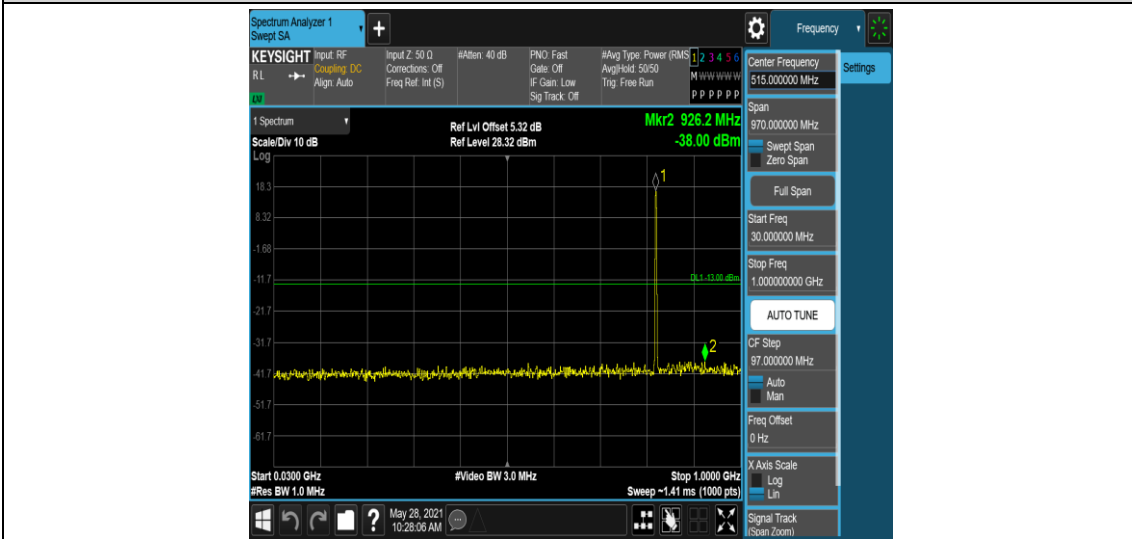

Band5-1.4MHz-QPSK-20643-1RB#0-Range4:1000~10000MHz

Band5-1.4MHz-16QAM-20407-1RB#0-Range1:0.009~0.15MHz

Band5-1.4MHz-16QAM-20407-1RB#0-Range2:0.15~30MHz

Band5-1.4MHz-16QAM-20407-1RB#0-Range3:30~1000MHz

Band5-1.4MHz-16QAM-20407-1RB#0-Range4:1000~10000MHz

Band5-1.4MHz-16QAM-20525-1RB#0-Range1:0.009~0.15MHz

Band5-1.4MHz-16QAM-20525-1RB#0-Range2:0.15~30MHz

Band5-1.4MHz-16QAM-20525-1RB#0-Range3:30~1000MHz

Band5-1.4MHz-16QAM-20525-1RB#0-Range4:1000~10000MHz

Band5-1.4MHz-16QAM-20643-1RB#0-Range1:0.009~0.15MHz