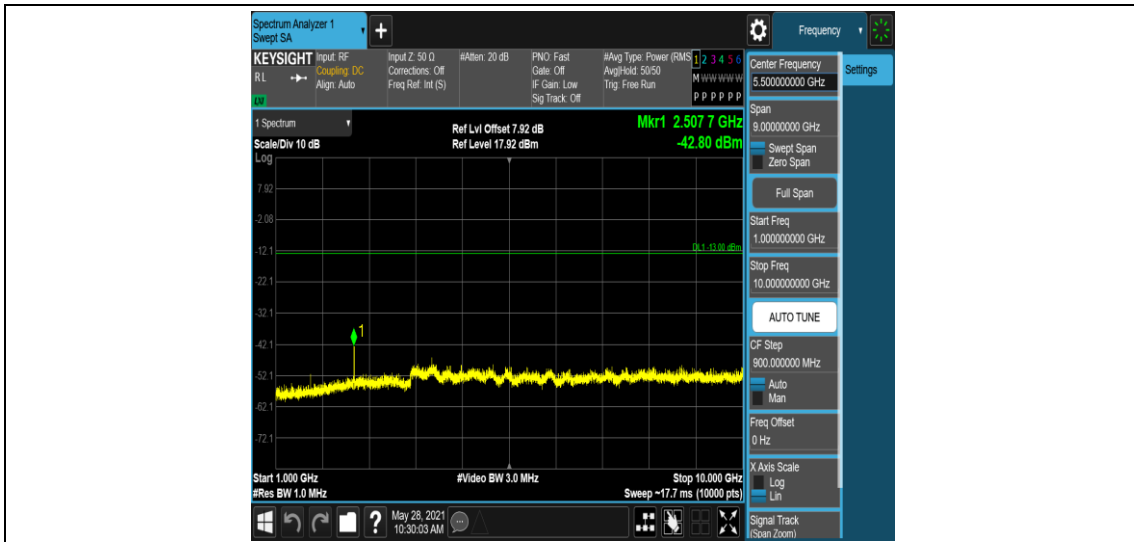

Band5-1.4MHz-16QAM-20525-1RB#0-Range1:0.009~0.15MHz

Band5-1.4MHz-16QAM-20525-1RB#0-Range2:0.15~30MHz

Band5-1.4MHz-16QAM-20525-1RB#0-Range3:30~1000MHz

Band5-1.4MHz-16QAM-20525-1RB#0-Range4:1000~10000MHz

Band5-1.4MHz-16QAM-20643-1RB#0-Range1:0.009~0.15MHz

Band5-1.4MHz-16QAM-20643-1RB#0-Range2:0.15~30MHz

Band5-1.4MHz-16QAM-20643-1RB#0-Range3:30~1000MHz

Band5-1.4MHz-16QAM-20643-1RB#0-Range4:1000~10000MHz

Band5-3MHz-QPSK-20415-1RB#0-Range1:0.009~0.15MHz

Band5-3MHz-QPSK-20415-1RB#0-Range2:0.15~30MHz