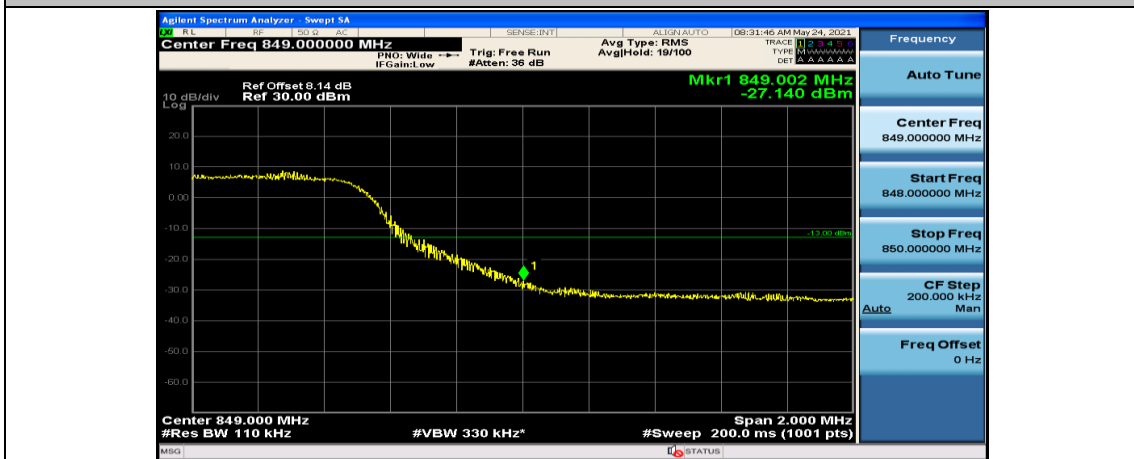

Channel Bandwidth: 10 MHz_HCH_QPSK_1RB#49

Appendix E: Conducted Spurious Emission

Test Result

Band	Bandwidth	Modulation	Channel	RB Configuration	Frequency Range	Verdict
Band5	1.4MHz	QPSK	20407	1RB#0	Range1:0.009~0.15MHz	PASS
Band5	1.4MHz	QPSK	20407	1RB#0	Range2:0.15~30MHz	PASS
Band5	1.4MHz	QPSK	20407	1RB#0	Range3:30~1000MHz	PASS
Band5	1.4MHz	QPSK	20407	1RB#0	Range4:1000~10000MHz	PASS
Band5	1.4MHz	QPSK	20525	1RB#0	Range1:0.009~0.15MHz	PASS
Band5	1.4MHz	QPSK	20525	1RB#0	Range2:0.15~30MHz	PASS
Band5	1.4MHz	QPSK	20525	1RB#0	Range3:30~1000MHz	PASS
Band5	1.4MHz	QPSK	20525	1RB#0	Range4:1000~10000MHz	PASS
Band5	1.4MHz	QPSK	20643	1RB#0	Range1:0.009~0.15MHz	PASS
Band5	1.4MHz	QPSK	20643	1RB#0	Range2:0.15~30MHz	PASS
Band5	1.4MHz	QPSK	20643	1RB#0	Range3:30~1000MHz	PASS
Band5	1.4MHz	QPSK	20643	1RB#0	Range4:1000~10000MHz	PASS
Band5	1.4MHz	16QAM	20407	1RB#0	Range1:0.009~0.15MHz	PASS
Band5	1.4MHz	16QAM	20407	1RB#0	Range2:0.15~30MHz	PASS
Band5	1.4MHz	16QAM	20407	1RB#0	Range3:30~1000MHz	PASS
Band5	1.4MHz	16QAM	20407	1RB#0	Range4:1000~10000MHz	PASS
Band5	1.4MHz	16QAM	20525	1RB#0	Range1:0.009~0.15MHz	PASS
Band5	1.4MHz	16QAM	20525	1RB#0	Range2:0.15~30MHz	PASS
Band5	1.4MHz	16QAM	20525	1RB#0	Range3:30~1000MHz	PASS
Band5	1.4MHz	16QAM	20525	1RB#0	Range4:1000~10000MHz	PASS
Band5	1.4MHz	16QAM	20643	1RB#0	Range1:0.009~0.15MHz	PASS
Band5	1.4MHz	16QAM	20643	1RB#0	Range2:0.15~30MHz	PASS
Band5	1.4MHz	16QAM	20643	1RB#0	Range3:30~1000MHz	PASS
Band5	1.4MHz	16QAM	20643	1RB#0	Range4:1000~10000MHz	PASS
Band5	3MHz	QPSK	20415	1RB#0	Range1:0.009~0.15MHz	PASS
Band5	3MHz	QPSK	20415	1RB#0	Range2:0.15~30MHz	PASS
Band5	3MHz	QPSK	20415	1RB#0	Range3:30~1000MHz	PASS
Band5	3MHz	QPSK	20415	1RB#0	Range4:1000~10000MHz	PASS
Band5	3MHz	QPSK	20525	1RB#0	Range1:0.009~0.15MHz	PASS
Band5	3MHz	QPSK	20525	1RB#0	Range2:0.15~30MHz	PASS
Band5	3MHz	QPSK	20525	1RB#0	Range3:30~1000MHz	PASS
Band5	3MHz	QPSK	20525	1RB#0	Range4:1000~10000MHz	PASS
Band5	3MHz	QPSK	20635	1RB#0	Range1:0.009~0.15MHz	PASS
Band5	3MHz	QPSK	20635	1RB#0	Range2:0.15~30MHz	PASS
Band5	3MHz	QPSK	20635	1RB#0	Range3:30~1000MHz	PASS