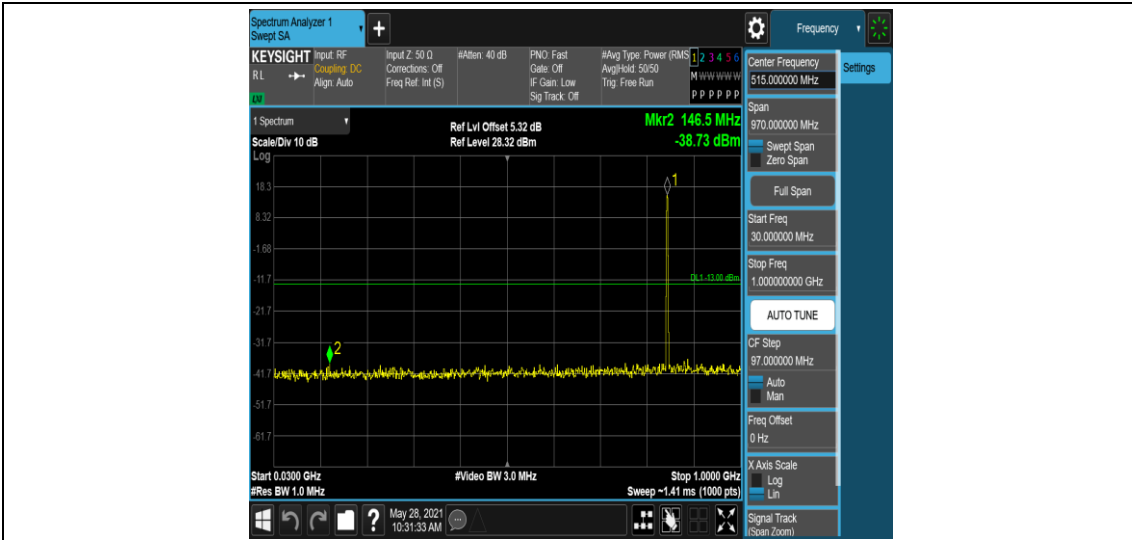

Band5-1.4MHz-16QAM-20643-1RB#0-Range3:30~1000MHz

Band5-1.4MHz-16QAM-20643-1RB#0-Range4:1000~10000MHz