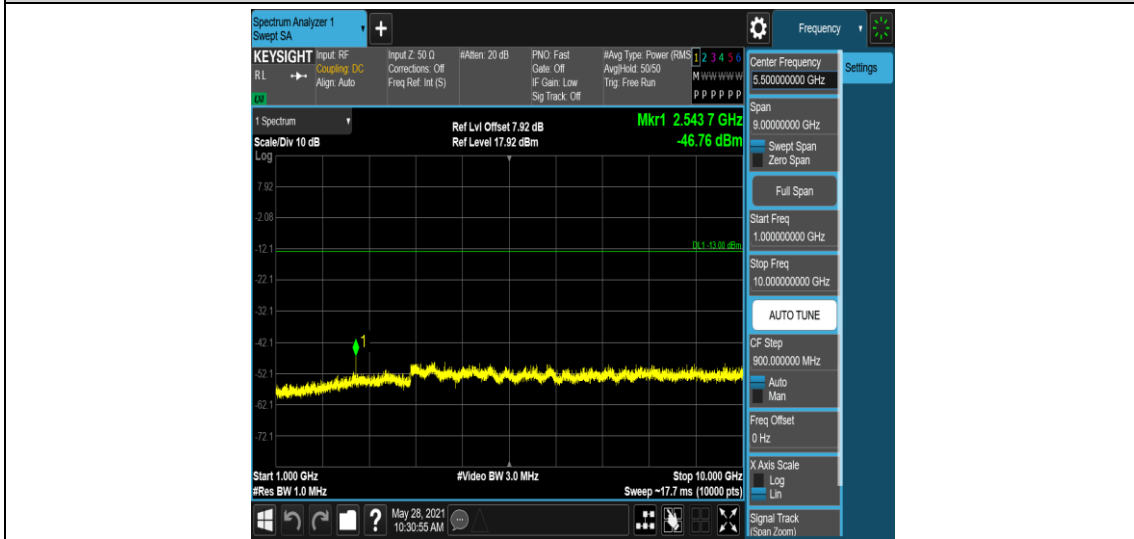

Band5-1.4MHz-QPSK-20643-1RB#0-Range4:1000~10000MHz

Band5-1.4MHz-16QAM-20407-1RB#0-Range1:0.009~0.15MHz