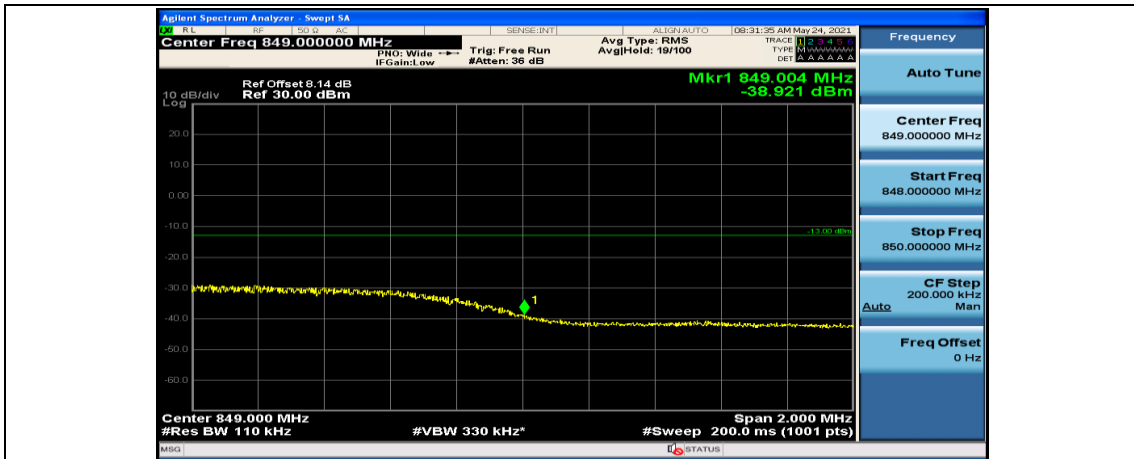

Channel Bandwidth: 10 MHz_HCH_QPSK_1RB#49

Appendix E: Conducted Spurious Emission

Test Result

Band	Bandwidth	Modulation	Channel	RB Configuration	Frequency Range	Verdict
Band5	1.4MHz	QPSK	20407	1RB#0	Range1:0.009~0.15MHz	PASS
Band5	1.4MHz	QPSK	20407	1RB#0	Range2:0.15~30MHz	PASS
Band5	1.4MHz	QPSK	20407	1RB#0	Range3:30~1000MHz	PASS
Band5	1.4MHz	QPSK	20407	1RB#0	Range4:1000~10000MHz	PASS
Band5	1.4MHz	QPSK	20525	1RB#0	Range1:0.009~0.15MHz	PASS
Band5	1.4MHz	QPSK	20525	1RB#0	Range2:0.15~30MHz	PASS
Band5	1.4MHz	QPSK	20525	1RB#0	Range3:30~1000MHz	PASS
Band5	1.4MHz	QPSK	20525	1RB#0	Range4:1000~10000MHz	PASS
Band5	1.4MHz	QPSK	20643	1RB#0	Range1:0.009~0.15MHz	PASS
Band5	1.4MHz	QPSK	20643	1RB#0	Range2:0.15~30MHz	PASS
Band5	1.4MHz	QPSK	20643	1RB#0	Range3:30~1000MHz	PASS
Band5	1.4MHz	QPSK	20643	1RB#0	Range4:1000~10000MHz	PASS
Band5	1.4MHz	16QAM	20407	1RB#0	Range1:0.009~0.15MHz	PASS
Band5	1.4MHz	16QAM	20407	1RB#0	Range2:0.15~30MHz	PASS
Band5	1.4MHz	16QAM	20407	1RB#0	Range3:30~1000MHz	PASS
Band5	1.4MHz	16QAM	20407	1RB#0	Range4:1000~10000MHz	PASS
Band5	1.4MHz	16QAM	20525	1RB#0	Range1:0.009~0.15MHz	PASS
Band5	1.4MHz	16QAM	20525	1RB#0	Range2:0.15~30MHz	PASS
Band5	1.4MHz	16QAM	20525	1RB#0	Range3:30~1000MHz	PASS
Band5	1.4MHz	16QAM	20525	1RB#0	Range4:1000~10000MHz	PASS
Band5	1.4MHz	16QAM	20643	1RB#0	Range1:0.009~0.15MHz	PASS
Band5	1.4MHz	16QAM	20643	1RB#0	Range2:0.15~30MHz	PASS
Band5	1.4MHz	16QAM	20643	1RB#0	Range3:30~1000MHz	PASS
Band5	1.4MHz	16QAM	20643	1RB#0	Range4:1000~10000MHz	PASS
Band5	3MHz	QPSK	20415	1RB#0	Range1:0.009~0.15MHz	PASS
Band5	3MHz	QPSK	20415	1RB#0	Range2:0.15~30MHz	PASS
Band5	3MHz	QPSK	20415	1RB#0	Range3:30~1000MHz	PASS
Band5	3MHz	QPSK	20415	1RB#0	Range4:1000~10000MHz	PASS
Band5	3MHz	QPSK	20525	1RB#0	Range1:0.009~0.15MHz	PASS
Band5	3MHz	QPSK	20525	1RB#0	Range2:0.15~30MHz	PASS
Band5	3MHz	QPSK	20525	1RB#0	Range3:30~1000MHz	PASS
Band5	3MHz	QPSK	20525	1RB#0	Range4:1000~10000MHz	PASS
Band5	3MHz	QPSK	20635	1RB#0	Range1:0.009~0.15MHz	PASS
Band5	3MHz	QPSK	20635	1RB#0	Range2:0.15~30MHz	PASS
Band5	3MHz	QPSK	20635	1RB#0	Range3:30~1000MHz	PASS