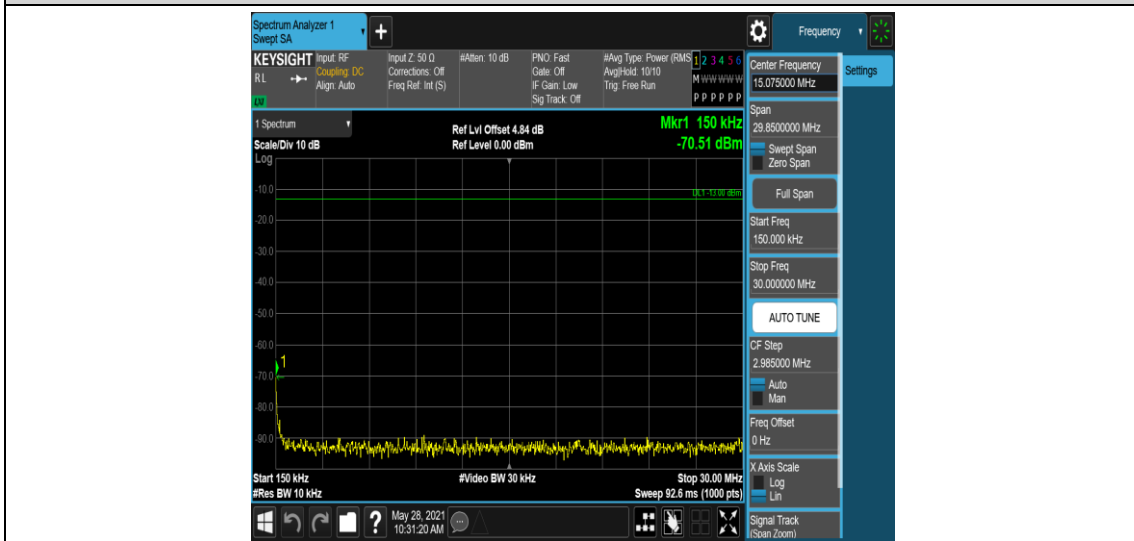

Band5-1.4MHz-16QAM-20525-1RB#0-Range1:0.009~0.15MHz

Band5-1.4MHz-16QAM-20525-1RB#0-Range2:0.15~30MHz

Band5-1.4MHz-16QAM-20525-1RB#0-Range3:30~1000MHz

Band5-1.4MHz-16QAM-20525-1RB#0-Range4:1000~10000MHz

Band5-1.4MHz-16QAM-20643-1RB#0-Range1:0.009~0.15MHz

Band5-1.4MHz-16QAM-20643-1RB#0-Range2:0.15~30MHz

Band5-1.4MHz-16QAM-20643-1RB#0-Range3:30~1000MHz

Band5-1.4MHz-16QAM-20643-1RB#0-Range4:1000~10000MHz

Band5-3MHz-QPSK-20415-1RB#0-Range1:0.009~0.15MHz

Band5-3MHz-QPSK-20415-1RB#0-Range2:0.15~30MHz