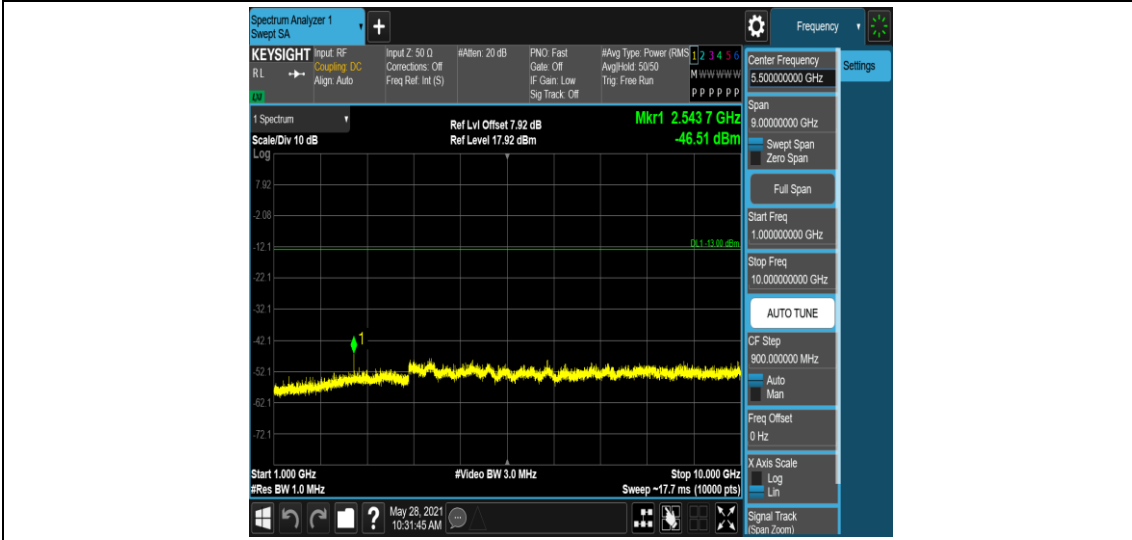

Band5-1.4MHz-16QAM-20643-1RB#0-Range4:1000~10000MHz

Band5-3MHz-QPSK-20415-1RB#0-Range1:0.009~0.15MHz