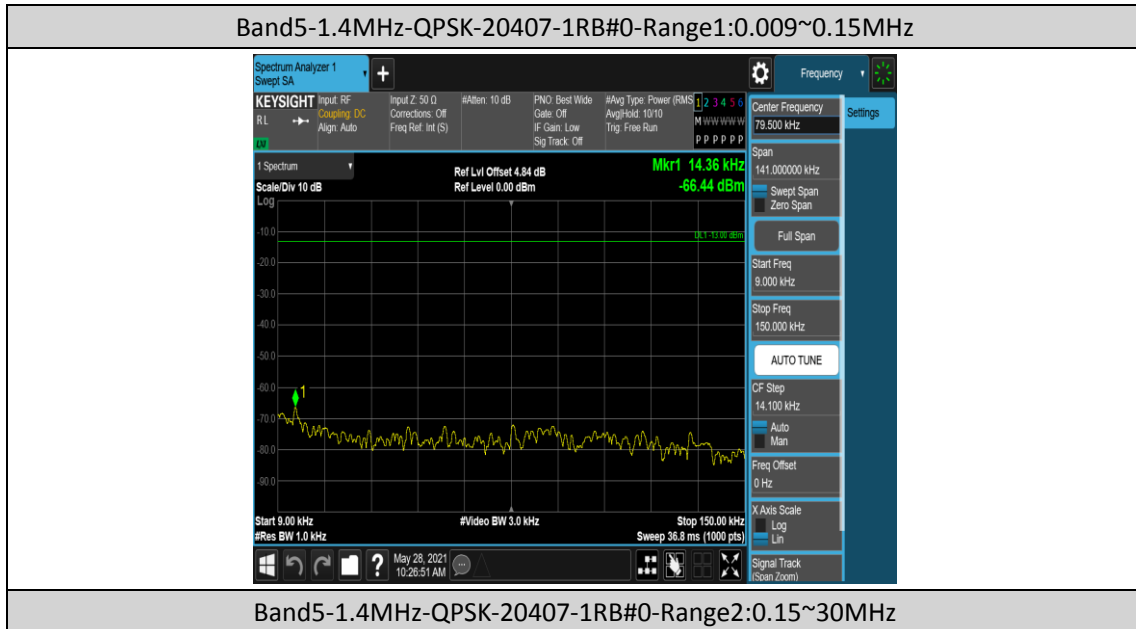

Band5	10MHz	QPSK	20525	1RB#0	Range2:0.15~30MHz	PASS
Band5	10MHz	QPSK	20525	1RB#0	Range3:30~1000MHz	PASS
Band5	10MHz	QPSK	20525	1RB#0	Range4:1000~10000MHz	PASS
Band5	10MHz	QPSK	20600	1RB#0	Range1:0.009~0.15MHz	PASS
Band5	10MHz	QPSK	20600	1RB#0	Range2:0.15~30MHz	PASS
Band5	10MHz	QPSK	20600	1RB#0	Range3:30~1000MHz	PASS
Band5	10MHz	QPSK	20600	1RB#0	Range4:1000~10000MHz	PASS
Band5	10MHz	16QAM	20450	1RB#0	Range1:0.009~0.15MHz	PASS
Band5	10MHz	16QAM	20450	1RB#0	Range2:0.15~30MHz	PASS
Band5	10MHz	16QAM	20450	1RB#0	Range3:30~1000MHz	PASS
Band5	10MHz	16QAM	20450	1RB#0	Range4:1000~10000MHz	PASS
Band5	10MHz	16QAM	20525	1RB#0	Range1:0.009~0.15MHz	PASS
Band5	10MHz	16QAM	20525	1RB#0	Range2:0.15~30MHz	PASS
Band5	10MHz	16QAM	20525	1RB#0	Range3:30~1000MHz	PASS
Band5	10MHz	16QAM	20525	1RB#0	Range4:1000~10000MHz	PASS
Band5	10MHz	16QAM	20600	1RB#0	Range1:0.009~0.15MHz	PASS
Band5	10MHz	16QAM	20600	1RB#0	Range2:0.15~30MHz	PASS
Band5	10MHz	16QAM	20600	1RB#0	Range3:30~1000MHz	PASS
Band5	10MHz	16QAM	20600	1RB#0	Range4:1000~10000MHz	PASS

Test Graphs