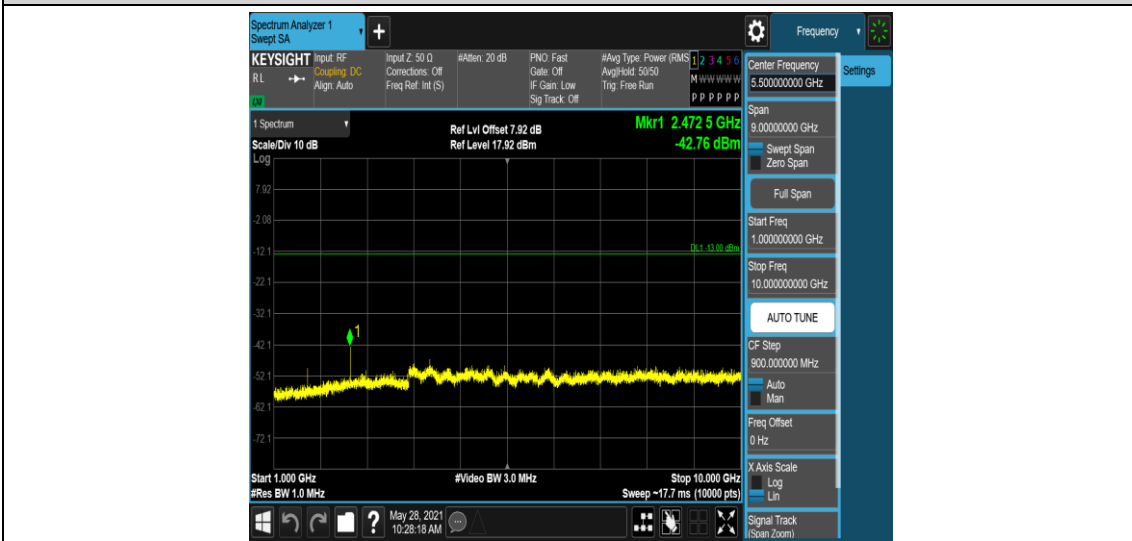

Band5-1.4MHz-QPSK-20643-1RB#0-Range4:1000~10000MHz

Band5-1.4MHz-16QAM-20407-1RB#0-Range1:0.009~0.15MHz

Band5-1.4MHz-16QAM-20407-1RB#0-Range2:0.15~30MHz

Band5-1.4MHz-16QAM-20407-1RB#0-Range3:30~1000MHz

Band5-1.4MHz-16QAM-20407-1RB#0-Range4:1000~10000MHz

Band5-1.4MHz-16QAM-20525-1RB#0-Range1:0.009~0.15MHz

Band5-1.4MHz-16QAM-20525-1RB#0-Range2:0.15~30MHz

Band5-1.4MHz-16QAM-20525-1RB#0-Range3:30~1000MHz

Band5-1.4MHz-16QAM-20525-1RB#0-Range4:1000~10000MHz

Band5-1.4MHz-16QAM-20643-1RB#0-Range1:0.009~0.15MHz