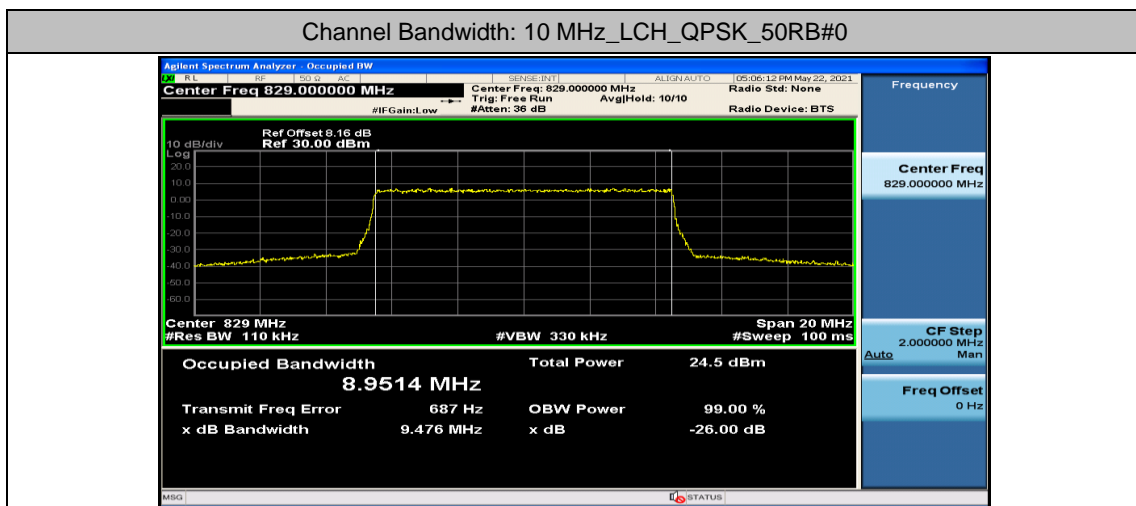

Channel Bandwidth: 10 MHz

Appendix D: Band Edge

Test Graphs

Channel Bandwidth: 1.4 MHz

(Channel Bandwidth: 1.4 MHz)_LCH_QPSK_3RB#0

(Channel Bandwidth: 1.4 MHz)_LCH_QPSK_3RB#2

(Channel Bandwidth: 1.4 MHz)_LCH_QPSK_3RB#3

(Channel Bandwidth: 1.4 MHz)_LCH_QPSK_6RB#0

(Channel Bandwidth: 1.4 MHz)_HCH_QPSK_1RB#0

(Channel Bandwidth: 1.4 MHz)_HCH_QPSK_1RB#3

(Channel Bandwidth: 1.4 MHz)_HCH_QPSK_1RB#5

(Channel Bandwidth: 1.4 MHz)_HCH_QPSK_3RB#0