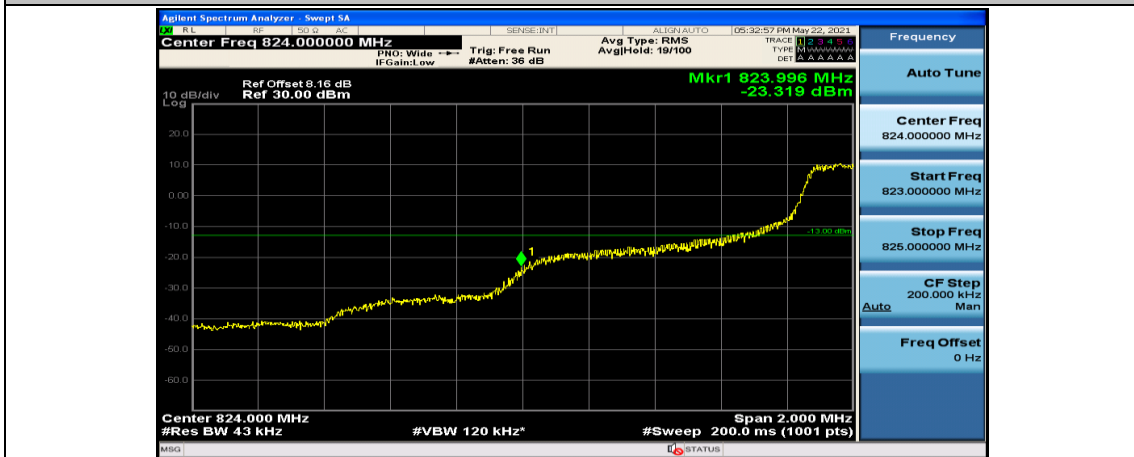

(Channel Bandwidth: 1.4 MHz)_HCH_16QAM_3RB#3

(Channel Bandwidth: 1.4 MHz)_HCH_16QAM_6RB#0

Channel Bandwidth: 3 MHz

(Channel Bandwidth: 3 MHz)_LCH_QPSK_1RB#14

(Channel Bandwidth: 3 MHz)_LCH_QPSK_8RB#0

(Channel Bandwidth: 3 MHz)_LCH_QPSK_8RB#4