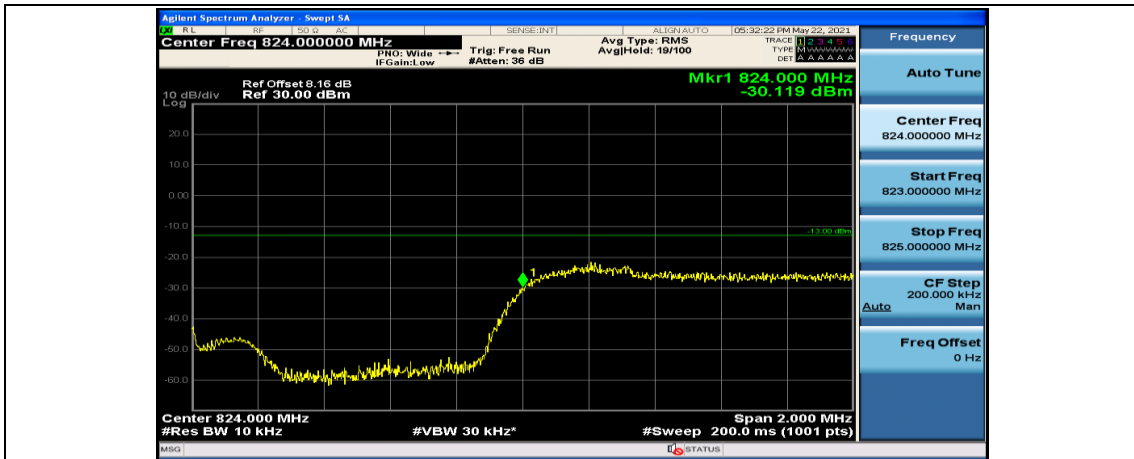

(Channel Bandwidth: 1.4 MHz)_HCH_16QAM_3RB#3

(Channel Bandwidth: 1.4 MHz)_HCH_16QAM_6RB#0

Channel Bandwidth: 3 MHz

(Channel Bandwidth: 3 MHz)_LCH_QPSK_1RB#14

(Channel Bandwidth: 3 MHz)_LCH_QPSK_8RB#0

(Channel Bandwidth: 3 MHz)_LCH_QPSK_8RB#4