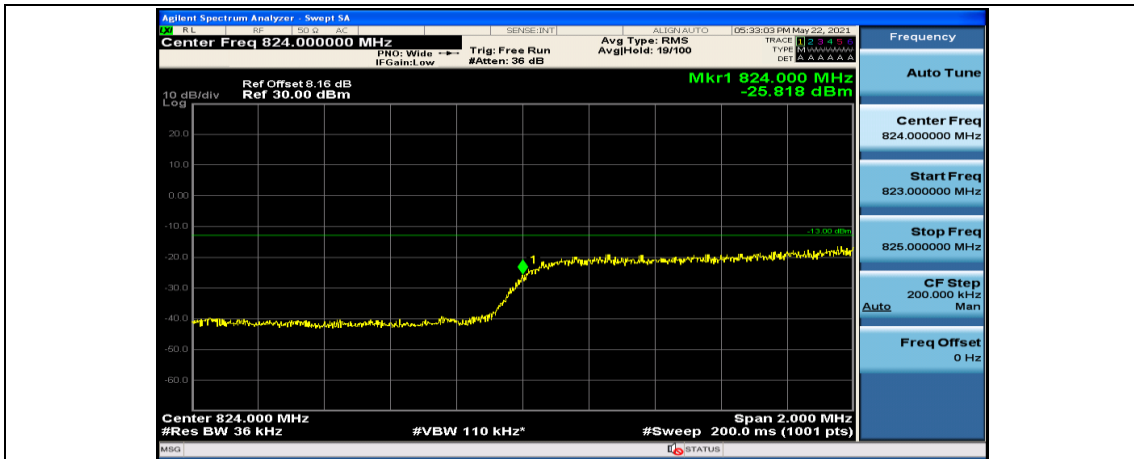

(Channel Bandwidth: 3 MHz)_LCH_QPSK_8RB#7