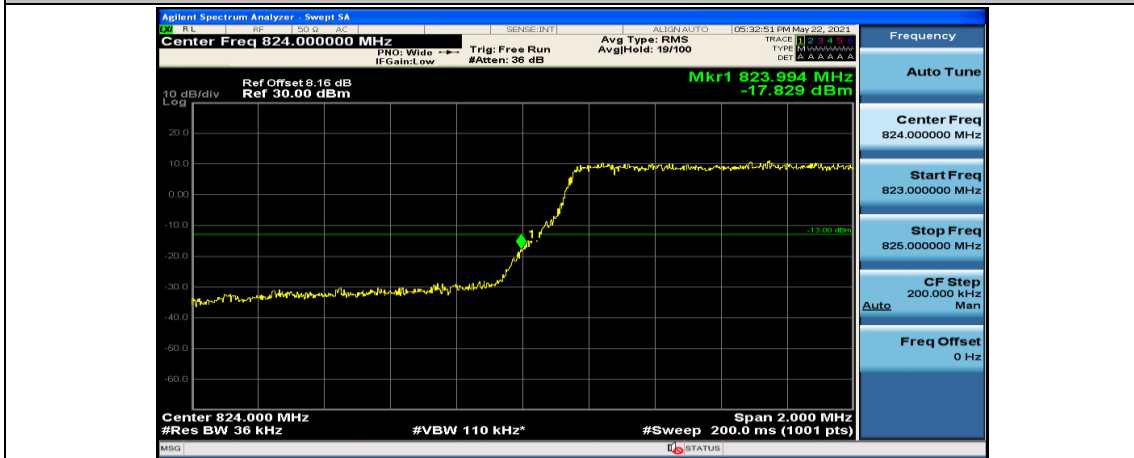

(Channel Bandwidth: 1.4 MHz)_HCH_16QAM_3RB#3

(Channel Bandwidth: 1.4 MHz)_HCH_16QAM_6RB#0

Channel Bandwidth: 3 MHz

(Channel Bandwidth: 3 MHz)_LCH_QPSK_1RB#14

(Channel Bandwidth: 3 MHz)_LCH_QPSK_8RB#0

(Channel Bandwidth: 3 MHz)_LCH_QPSK_8RB#4