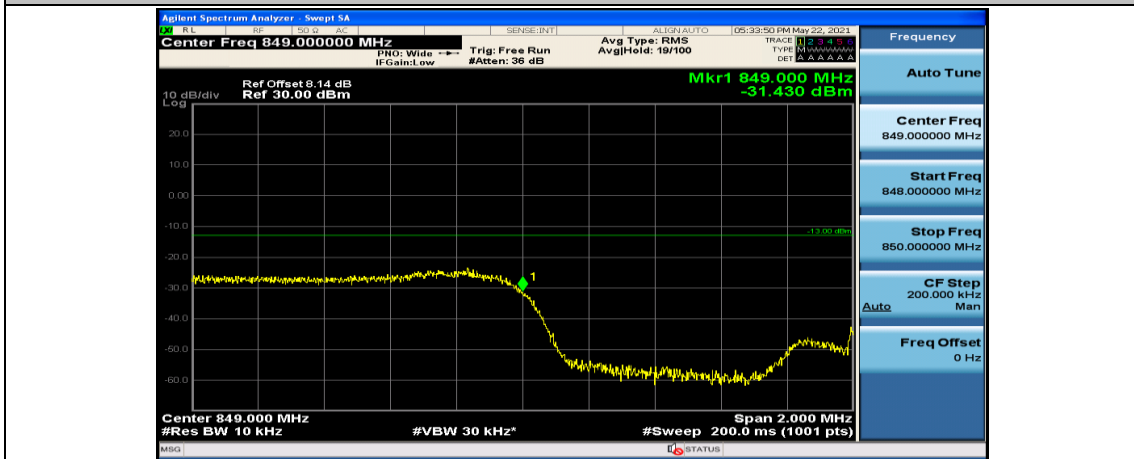

(Channel Bandwidth: 3 MHz)_HCH_QPSK_1RB#0