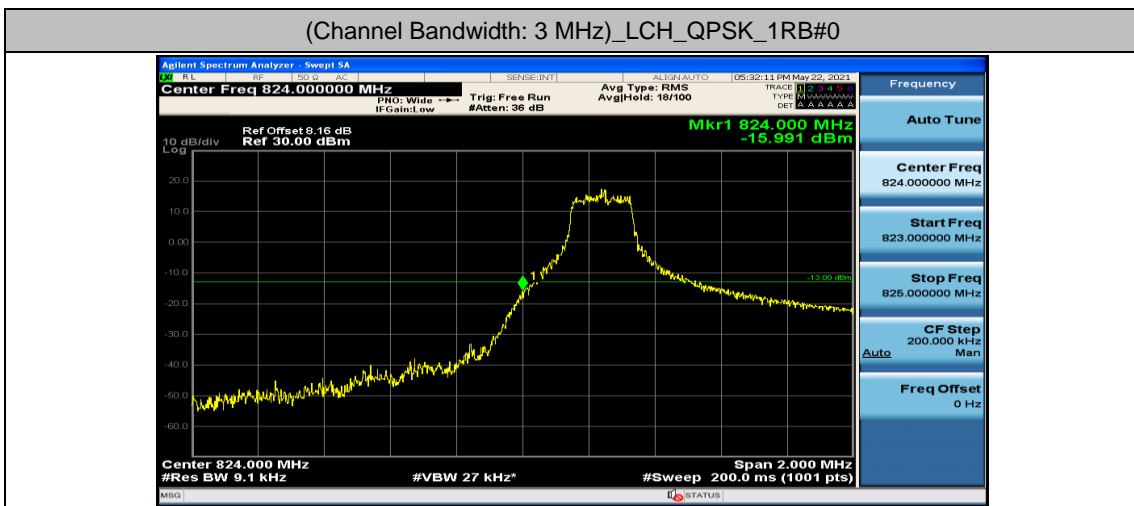

Channel Bandwidth: 3 MHz