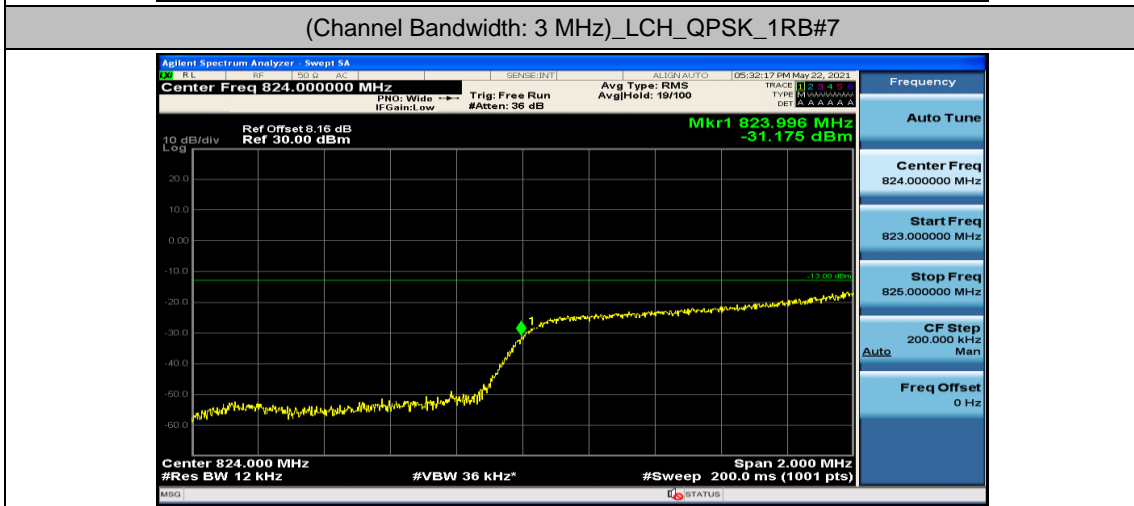

Channel Bandwidth: 3 MHz