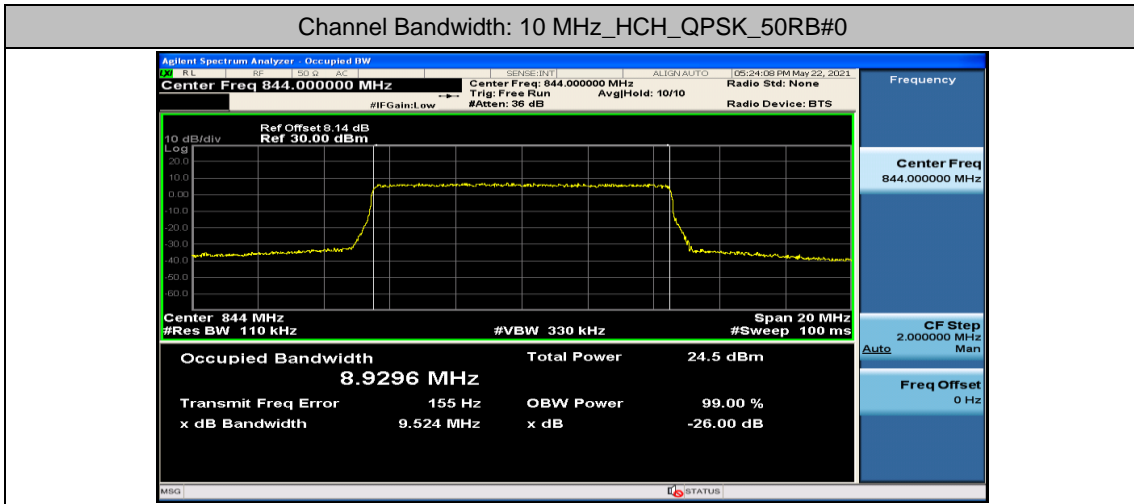

Channel Bandwidth: 10 MHz

Appendix D: Band Edge

Test Graphs

Channel Bandwidth: 1.4 MHz

(Channel Bandwidth: 1.4 MHz)_LCH_QPSK_3RB#0

(Channel Bandwidth: 1.4 MHz)_LCH_QPSK_3RB#2

(Channel Bandwidth: 1.4 MHz)_LCH_QPSK_3RB#3

(Channel Bandwidth: 1.4 MHz)_LCH_QPSK_6RB#0

(Channel Bandwidth: 1.4 MHz)_HCH_QPSK_1RB#0

(Channel Bandwidth: 1.4 MHz)_HCH_QPSK_1RB#3

(Channel Bandwidth: 1.4 MHz)_HCH_QPSK_1RB#5

(Channel Bandwidth: 1.4 MHz)_HCH_QPSK_3RB#0