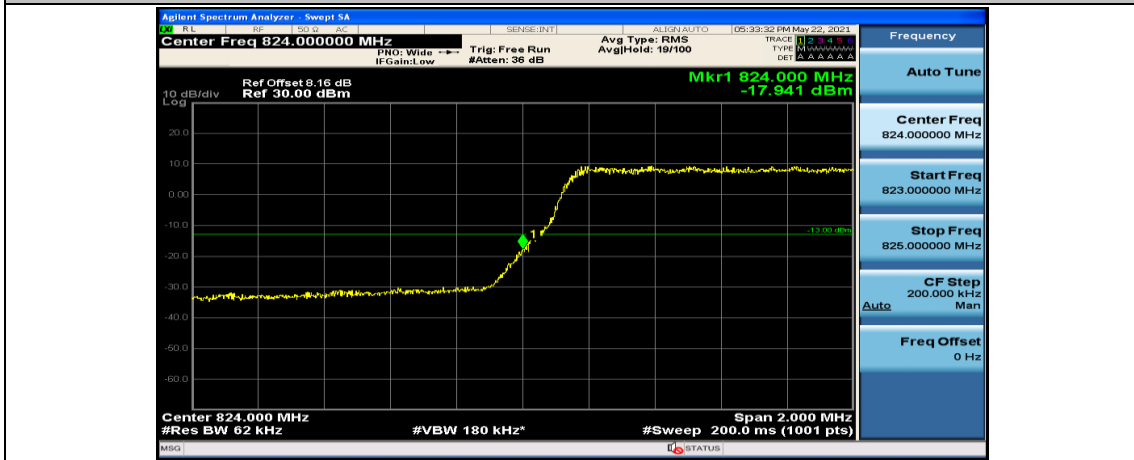

(Channel Bandwidth: 3 MHz)_LCH_QPSK_15RB#0