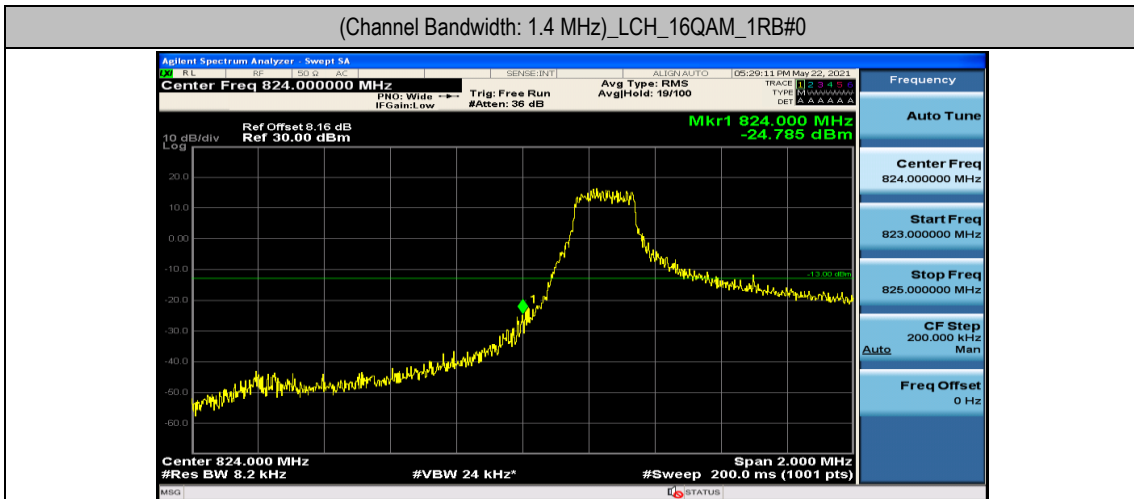

(Channel Bandwidth: 1.4 MHz)_HCH_QPSK_3RB#2

(Channel Bandwidth: 1.4 MHz)_HCH_QPSK_3RB#3

(Channel Bandwidth: 1.4 MHz) HCH_QPSK_6RB#0

(Channel Bandwidth: 1.4 MHz) LCH_16QAM_1RB#0

(Channel Bandwidth: 1.4 MHz) LCH_16QAM_1RB#3

(Channel Bandwidth: 1.4 MHz)_LCH_16QAM_1RB#5

(Channel Bandwidth: 1.4 MHz)_LCH_16QAM_3RB#0

(Channel Bandwidth: 1.4 MHz)_LCH_16QAM_3RB#2

(Channel Bandwidth: 1.4 MHz)_LCH_16QAM_3RB#3

(Channel Bandwidth: 1.4 MHz)_LCH_16QAM_6RB#0