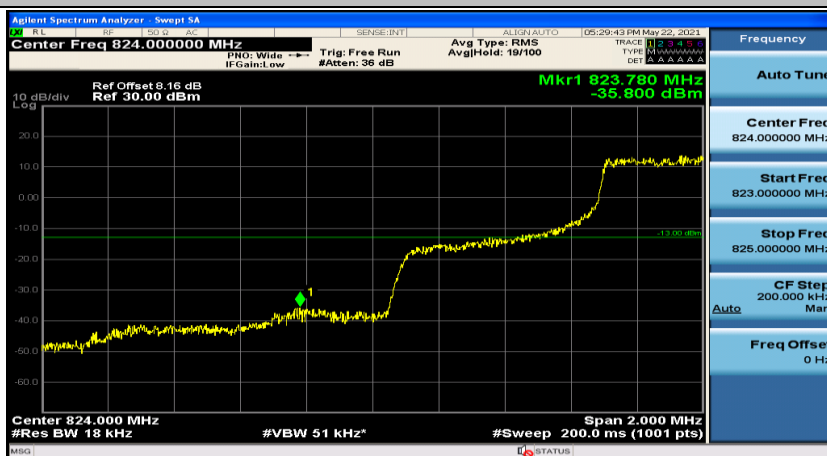

Channel Bandwidth: 10 MHz

Appendix D: Band Edge

Test Graphs

Channel Bandwidth: 1.4 MHz

(Channel Bandwidth: 1.4 MHz)_LCH_QPSK_3RB#0

(Channel Bandwidth: 1.4 MHz)_LCH_QPSK_3RB#2

(Channel Bandwidth: 1.4 MHz)_LCH_QPSK_3RB#3

(Channel Bandwidth: 1.4 MHz)_LCH_QPSK_6RB#0

(Channel Bandwidth: 1.4 MHz)_HCH_QPSK_1RB#0

(Channel Bandwidth: 1.4 MHz)_HCH_QPSK_1RB#3

(Channel Bandwidth: 1.4 MHz)_HCH_QPSK_1RB#5

(Channel Bandwidth: 1.4 MHz)_HCH_QPSK_3RB#0