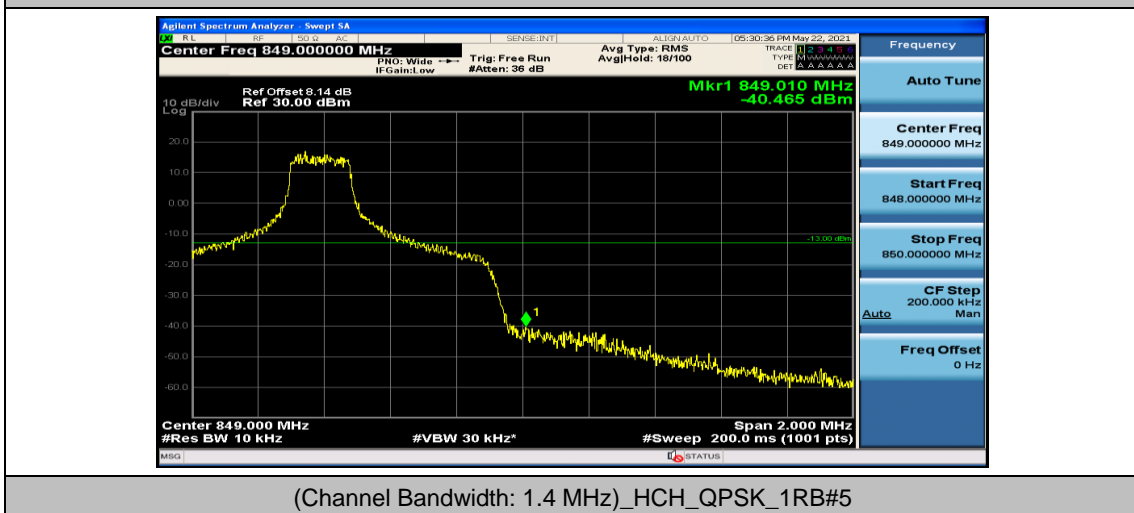

Channel Bandwidth: 10 MHz

Appendix D: Band Edge

Test Graphs

Channel Bandwidth: 1.4 MHz

(Channel Bandwidth: 1.4 MHz)_LCH_QPSK_3RB#0

(Channel Bandwidth: 1.4 MHz)_LCH_QPSK_3RB#2

(Channel Bandwidth: 1.4 MHz)_LCH_QPSK_3RB#3

(Channel Bandwidth: 1.4 MHz)_LCH_QPSK_6RB#0

(Channel Bandwidth: 1.4 MHz)_HCH_QPSK_1RB#0

(Channel Bandwidth: 1.4 MHz)_HCH_QPSK_1RB#3

(Channel Bandwidth: 1.4 MHz)_HCH_QPSK_1RB#5

(Channel Bandwidth: 1.4 MHz)_HCH_QPSK_3RB#0