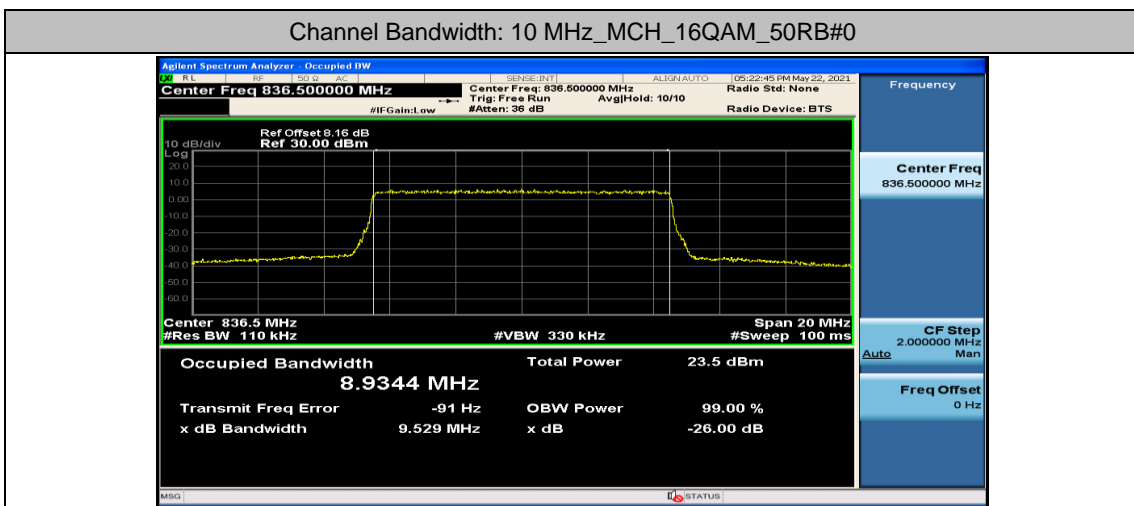

Channel Bandwidth: 10 MHz

Appendix D: Band Edge

Test Graphs

Channel Bandwidth: 1.4 MHz

(Channel Bandwidth: 1.4 MHz)_LCH_QPSK_3RB#0

(Channel Bandwidth: 1.4 MHz)_LCH_QPSK_3RB#2

(Channel Bandwidth: 1.4 MHz)_LCH_QPSK_3RB#3

(Channel Bandwidth: 1.4 MHz)_LCH_QPSK_6RB#0

(Channel Bandwidth: 1.4 MHz)_HCH_QPSK_1RB#0

(Channel Bandwidth: 1.4 MHz)_HCH_QPSK_1RB#3

(Channel Bandwidth: 1.4 MHz)_HCH_QPSK_1RB#5

(Channel Bandwidth: 1.4 MHz)_HCH_QPSK_3RB#0