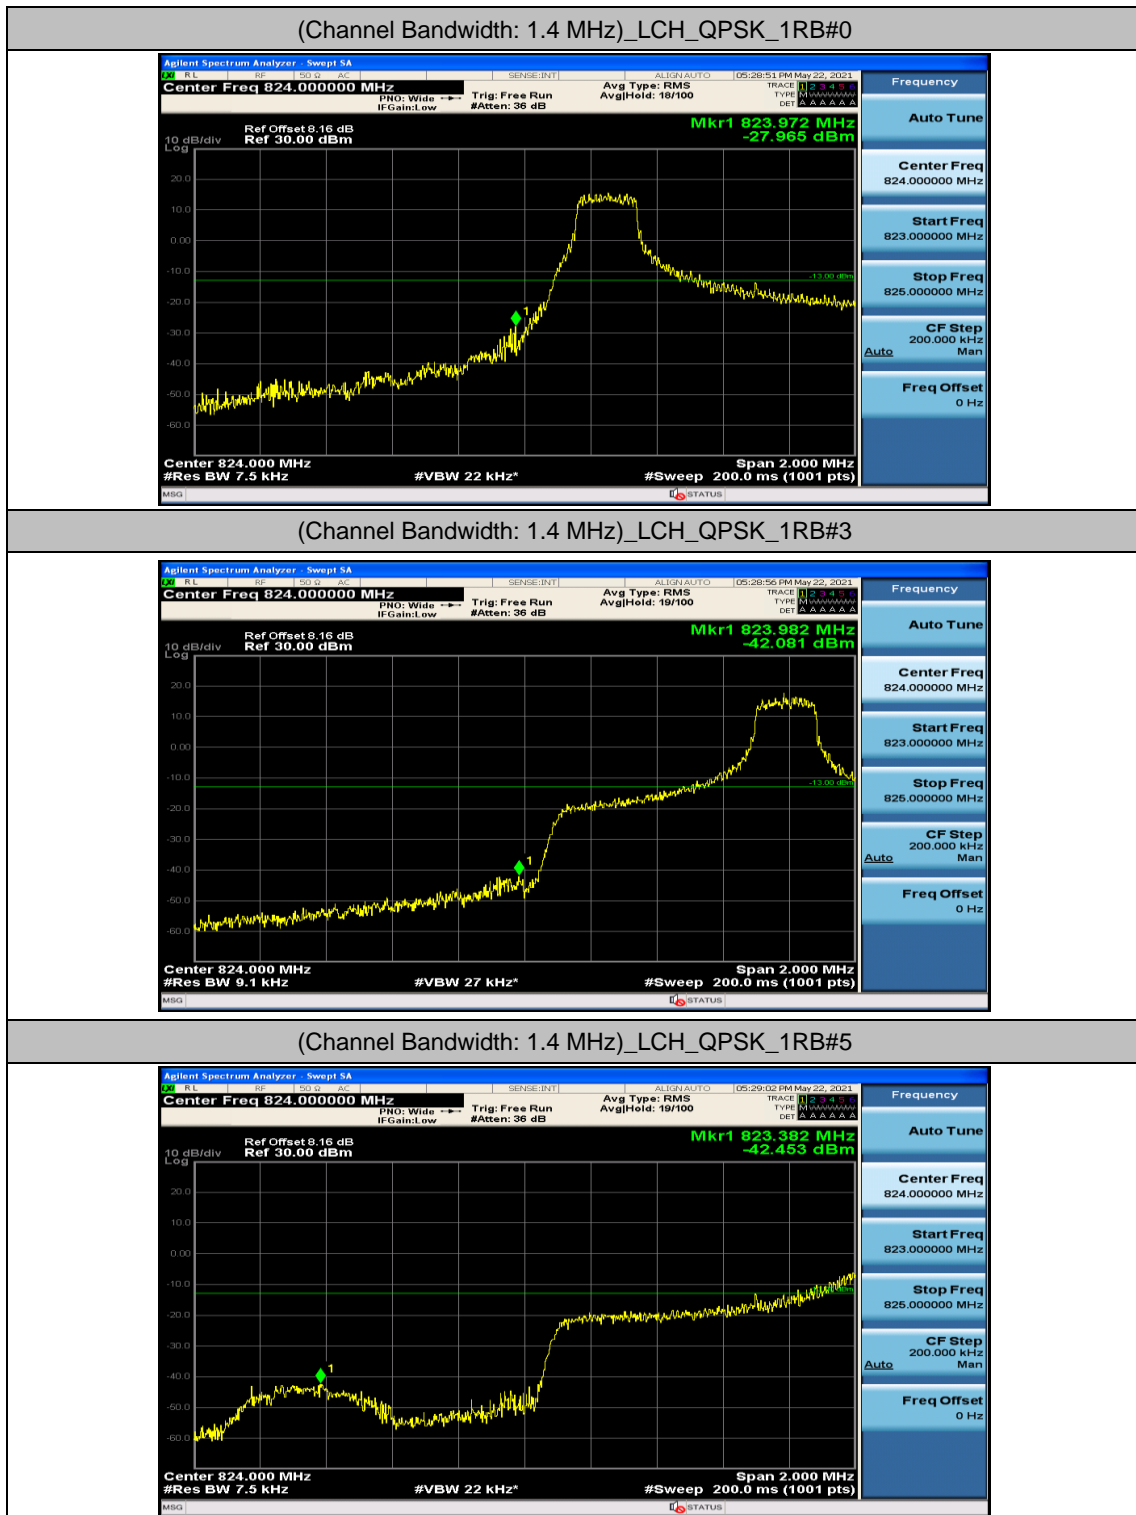

Channel Bandwidth: 10 MHz

Appendix D: Band Edge

Test Graphs

Channel Bandwidth: 1.4 MHz

(Channel Bandwidth: 1.4 MHz)_LCH_QPSK_3RB#0

(Channel Bandwidth: 1.4 MHz)_LCH_QPSK_3RB#2

(Channel Bandwidth: 1.4 MHz)_LCH_QPSK_3RB#3

(Channel Bandwidth: 1.4 MHz)_LCH_QPSK_6RB#0

(Channel Bandwidth: 1.4 MHz)_HCH_QPSK_1RB#0

(Channel Bandwidth: 1.4 MHz)_HCH_QPSK_1RB#3

(Channel Bandwidth: 1.4 MHz)_HCH_QPSK_1RB#5

(Channel Bandwidth: 1.4 MHz)_HCH_QPSK_3RB#0

(Channel Bandwidth: 1.4 MHz)_HCH_QPSK_3RB#2

(Channel Bandwidth: 1.4 MHz)_HCH_QPSK_3RB#3

(Channel Bandwidth: 1.4 MHz) HCH_QPSK_6RB#0

(Channel Bandwidth: 1.4 MHz) LCH_16QAM_1RB#0

(Channel Bandwidth: 1.4 MHz) LCH_16QAM_1RB#3