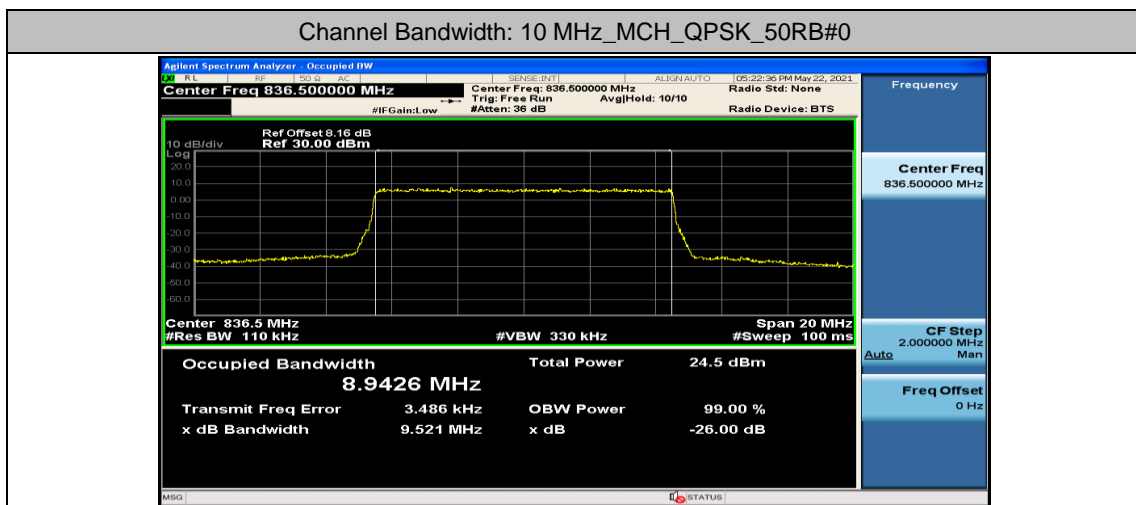

Channel Bandwidth: 10 MHz

Appendix D: Band Edge

Test Graphs

Channel Bandwidth: 1.4 MHz

(Channel Bandwidth: 1.4 MHz)_LCH_QPSK_3RB#0

(Channel Bandwidth: 1.4 MHz)_LCH_QPSK_3RB#2

(Channel Bandwidth: 1.4 MHz)_LCH_QPSK_3RB#3

(Channel Bandwidth: 1.4 MHz)_LCH_QPSK_6RB#0

(Channel Bandwidth: 1.4 MHz)_HCH_QPSK_1RB#0

(Channel Bandwidth: 1.4 MHz)_HCH_QPSK_1RB#3

(Channel Bandwidth: 1.4 MHz)_HCH_QPSK_1RB#5

(Channel Bandwidth: 1.4 MHz)_HCH_QPSK_3RB#0