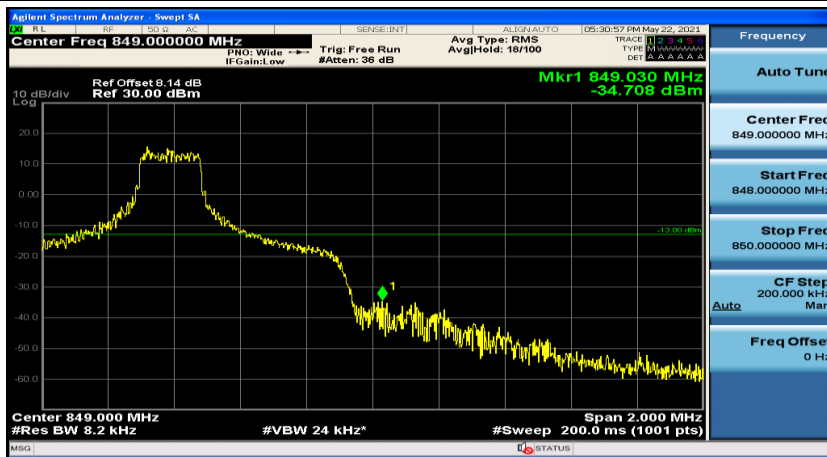

(Channel Bandwidth: 1.4 MHz)_HCH_16QAM_1RB#3