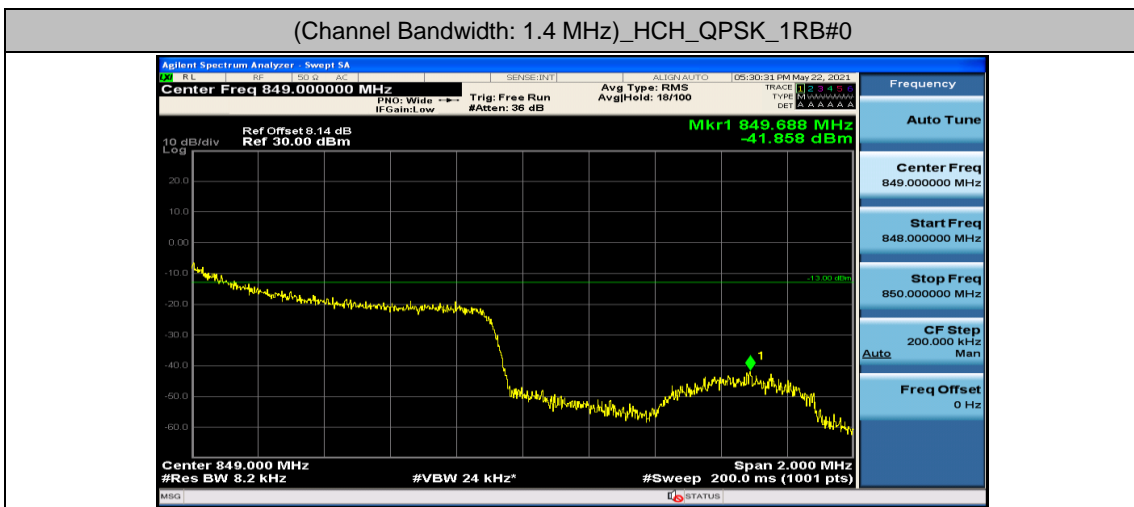

Channel Bandwidth: 10 MHz

Appendix D: Band Edge

Test Graphs

Channel Bandwidth: 1.4 MHz

(Channel Bandwidth: 1.4 MHz)_LCH_QPSK_3RB#0

(Channel Bandwidth: 1.4 MHz)_LCH_QPSK_3RB#2

(Channel Bandwidth: 1.4 MHz)_LCH_QPSK_3RB#3

(Channel Bandwidth: 1.4 MHz)_LCH_QPSK_6RB#0

(Channel Bandwidth: 1.4 MHz)_HCH_QPSK_1RB#0

(Channel Bandwidth: 1.4 MHz)_HCH_QPSK_1RB#3

(Channel Bandwidth: 1.4 MHz)_HCH_QPSK_1RB#5

(Channel Bandwidth: 1.4 MHz)_HCH_QPSK_3RB#0