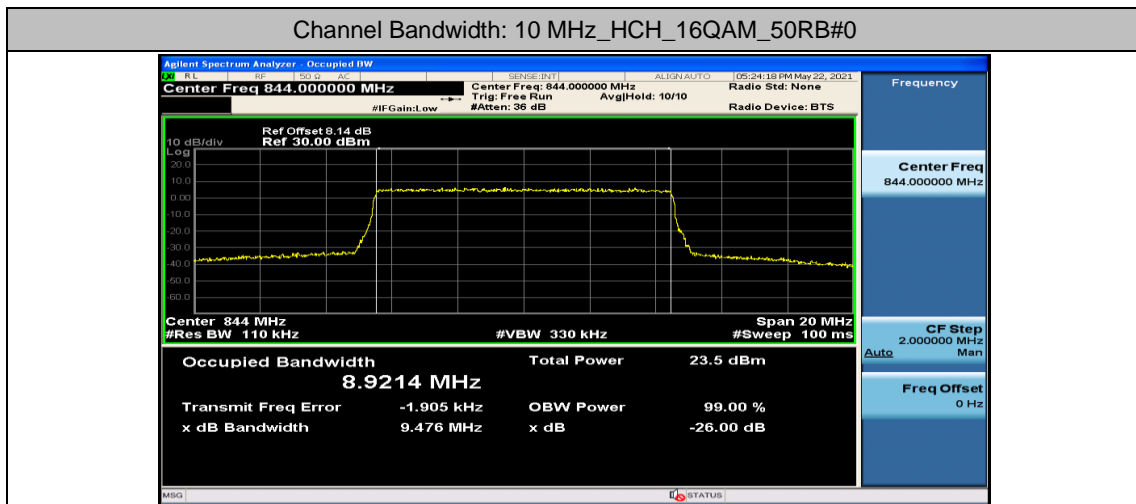

Channel Bandwidth: 10 MHz

Appendix D: Band Edge

Test Graphs

Channel Bandwidth: 1.4 MHz

(Channel Bandwidth: 1.4 MHz)_LCH_QPSK_3RB#0

(Channel Bandwidth: 1.4 MHz)_LCH_QPSK_3RB#2

(Channel Bandwidth: 1.4 MHz)_LCH_QPSK_3RB#3

(Channel Bandwidth: 1.4 MHz)_LCH_QPSK_6RB#0

(Channel Bandwidth: 1.4 MHz)_HCH_QPSK_1RB#0

(Channel Bandwidth: 1.4 MHz)_HCH_QPSK_1RB#3

(Channel Bandwidth: 1.4 MHz)_HCH_QPSK_1RB#5

(Channel Bandwidth: 1.4 MHz)_HCH_QPSK_3RB#0