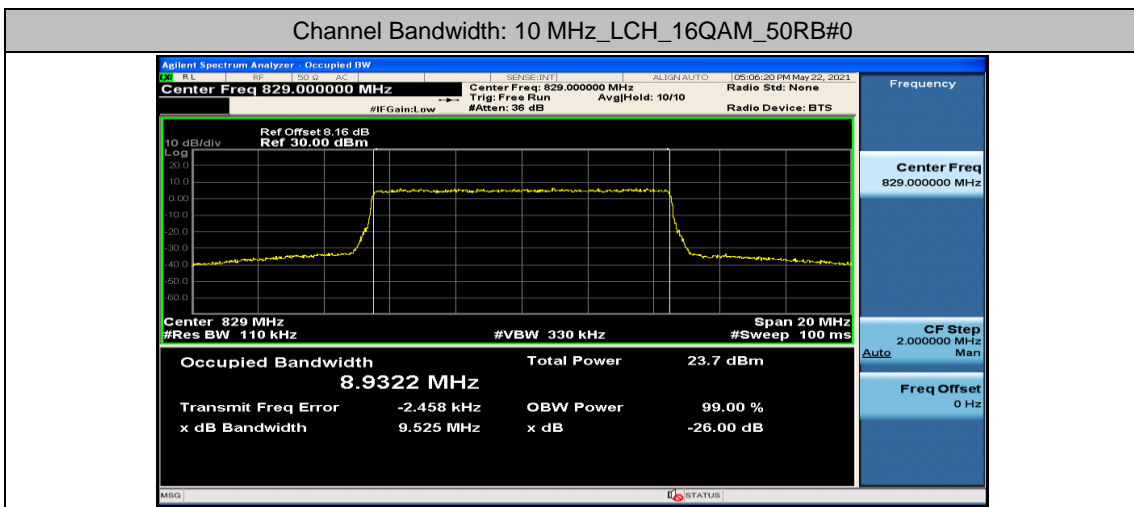

Channel Bandwidth: 10 MHz

Appendix D: Band Edge

Test Graphs

Channel Bandwidth: 1.4 MHz

(Channel Bandwidth: 1.4 MHz)_LCH_QPSK_3RB#0

(Channel Bandwidth: 1.4 MHz)_LCH_QPSK_3RB#2

(Channel Bandwidth: 1.4 MHz)_LCH_QPSK_3RB#3

(Channel Bandwidth: 1.4 MHz)_LCH_QPSK_6RB#0

(Channel Bandwidth: 1.4 MHz)_HCH_QPSK_1RB#0

(Channel Bandwidth: 1.4 MHz)_HCH_QPSK_1RB#3

(Channel Bandwidth: 1.4 MHz)_HCH_QPSK_1RB#5

(Channel Bandwidth: 1.4 MHz)_HCH_QPSK_3RB#0