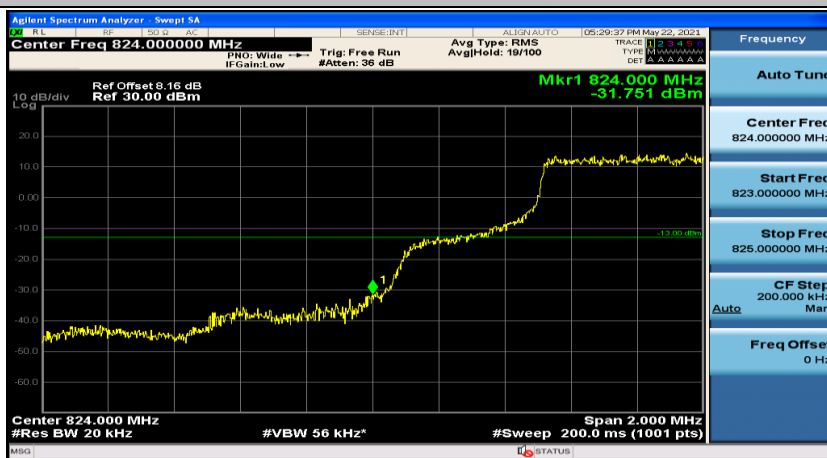

Channel Bandwidth: 10 MHz

Appendix D: Band Edge

Test Graphs

Channel Bandwidth: 1.4 MHz

(Channel Bandwidth: 1.4 MHz)_LCH_QPSK_3RB#0

(Channel Bandwidth: 1.4 MHz)_LCH_QPSK_3RB#2

(Channel Bandwidth: 1.4 MHz)_LCH_QPSK_3RB#3

(Channel Bandwidth: 1.4 MHz)_LCH_QPSK_6RB#0

(Channel Bandwidth: 1.4 MHz)_HCH_QPSK_1RB#0

(Channel Bandwidth: 1.4 MHz)_HCH_QPSK_1RB#3

(Channel Bandwidth: 1.4 MHz)_HCH_QPSK_1RB#5

(Channel Bandwidth: 1.4 MHz)_HCH_QPSK_3RB#0