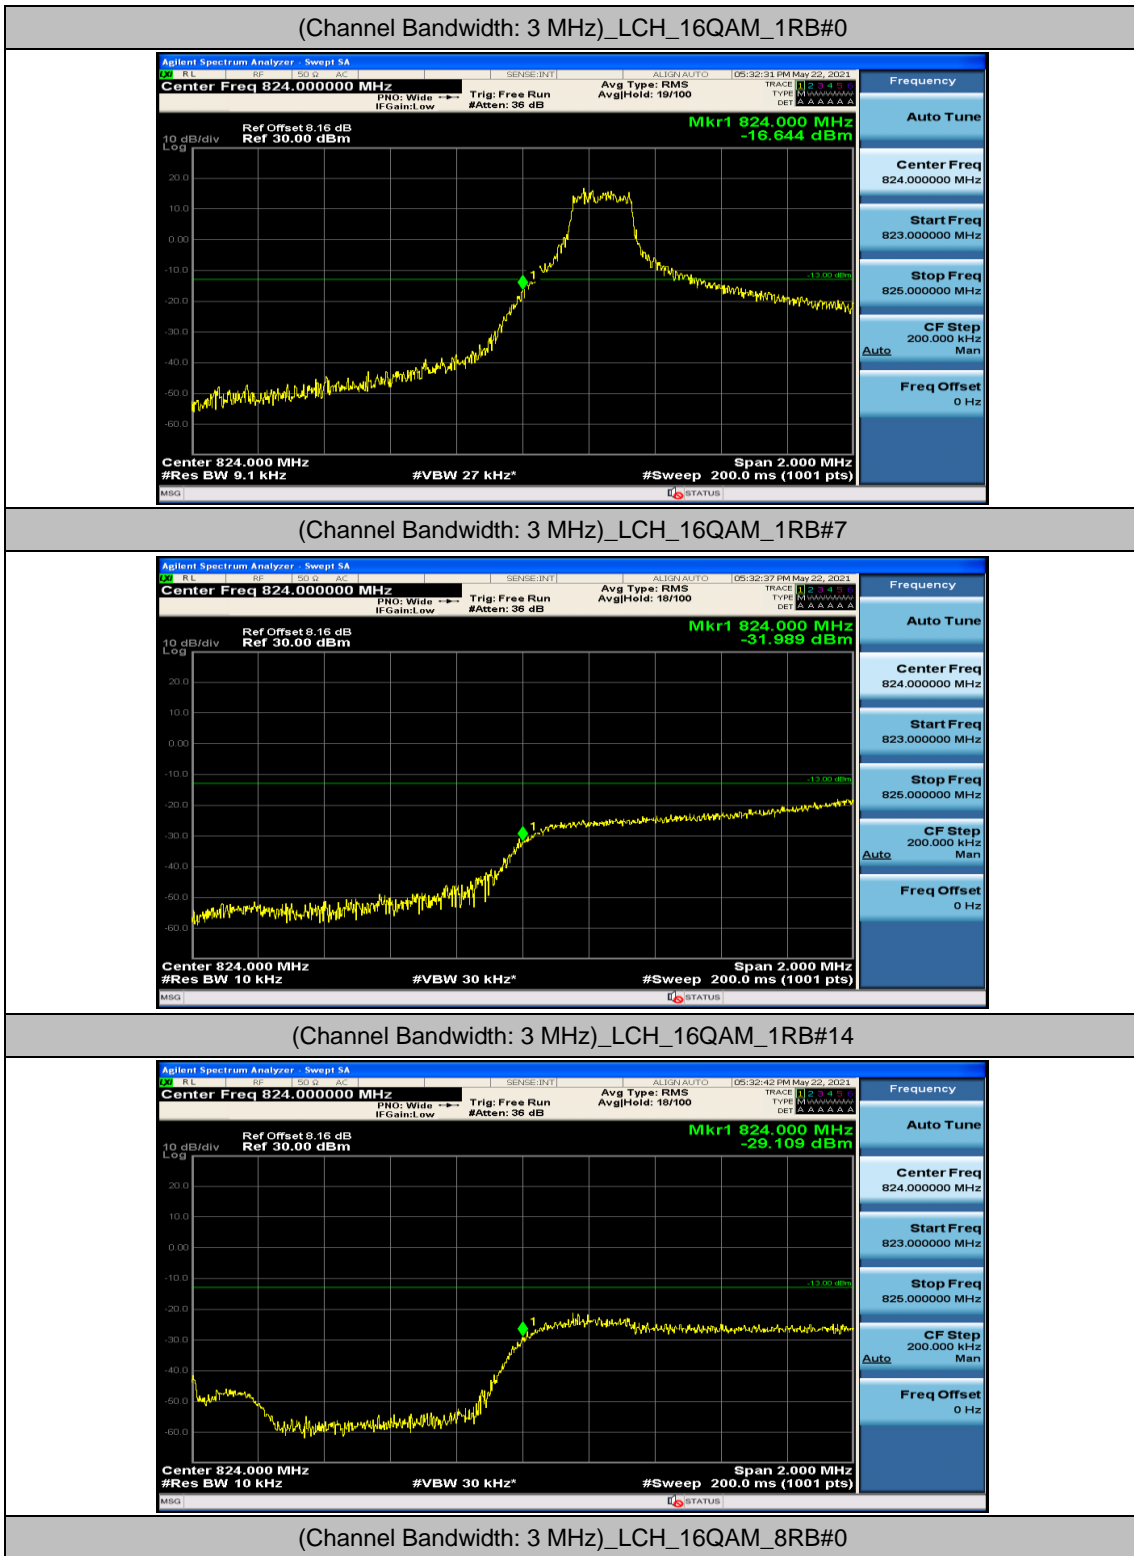

(Channel Bandwidth: 3 MHz)_HCH_QPSK_8RB#0

(Channel Bandwidth: 3 MHz)_HCH_QPSK_8RB#4

(Channel Bandwidth: 3 MHz)_HCH_QPSK_8RB#7

(Channel Bandwidth: 3 MHz)_HCH_QPSK_15RB#0

(Channel Bandwidth: 3 MHz)_LCH_16QAM_8RB#4

(Channel Bandwidth: 3 MHz)_LCH_16QAM_8RB#7

(Channel Bandwidth: 3 MHz)_LCH_16QAM_15RB#0

(Channel Bandwidth: 3 MHz)_HCH_16QAM_1RB#0

(Channel Bandwidth: 3 MHz)_HCH_16QAM_1RB#7

(Channel Bandwidth: 3 MHz)_HCH_16QAM_1RB#14