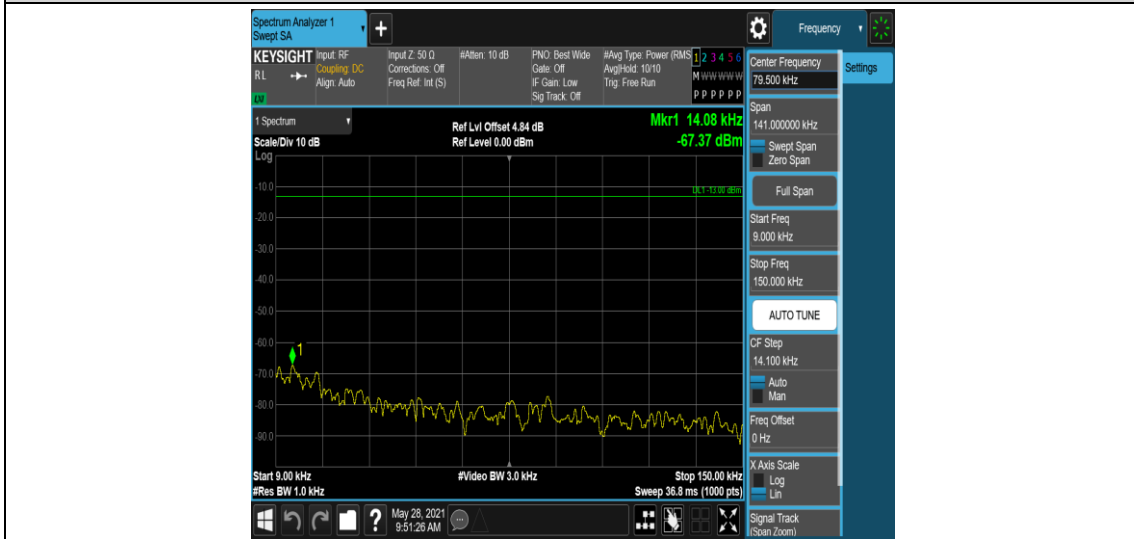

Band4-15MHz-QPSK-20175-1RB#0-Range5:2000~2000MHz

Band4-15MHz-QPSK-20325-1RB#0-Range1:0.009~0.15MHz

Band4-15MHz-QPSK-20325-1RB#0-Range2:0.15~30MHz

Band4-15MHz-QPSK-20325-1RB#0-Range3:30~1000MHz

Band4-15MHz-QPSK-20325-1RB#0-Range4:1000~2000MHz

Band4-15MHz-QPSK-20325-1RB#0-Range5:2000~20000MHz

Band4-15MHz-16QAM-20025-1RB#0-Range1:0.009~0.15MHz

Band4-15MHz-16QAM-20025-1RB#0-Range2:0.15~30MHz

Band4-15MHz-16QAM-2025-1RB#0-Range3:30~1000MHz

Band4-15MHz-16QAM-2025-1RB#0-Range4:1000~2000MHz

Band4-15MHz-16QAM-2025-1RB#0-Range5:2000~2000MHz

Band4-15MHz-16QAM-20175-1RB#0-Range1:0.009~0.15MHz

Band4-15MHz-16QAM-20175-1RB#0-Range2:0.15~30MHz

Band4-15MHz-16QAM-20175-1RB#0-Range3:30~1000MHz

Band4-15MHz-16QAM-20175-1RB#0-Range4:1000~2000MHz