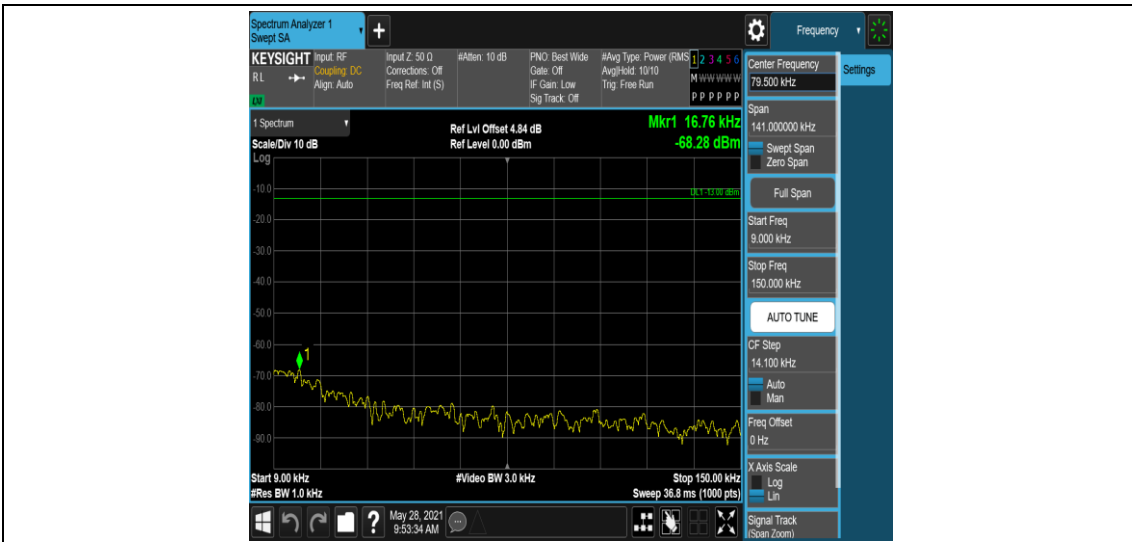

Band4-15MHz-QPSK-20325-1RB#0-Range5:2000~20000MHz

Band4-15MHz-16QAM-20025-1RB#0-Range1:0.009~0.15MHz

Band4-15MHz-16QAM-20025-1RB#0-Range2:0.15~30MHz

Band4-15MHz-16QAM-2025-1RB#0-Range3:30~1000MHz

Band4-15MHz-16QAM-2025-1RB#0-Range4:1000~2000MHz

Band4-15MHz-16QAM-2025-1RB#0-Range5:2000~2000MHz

Band4-15MHz-16QAM-20175-1RB#0-Range1:0.009~0.15MHz

Band4-15MHz-16QAM-20175-1RB#0-Range2:0.15~30MHz

Band4-15MHz-16QAM-20175-1RB#0-Range3:30~1000MHz

Band4-15MHz-16QAM-20175-1RB#0-Range4:1000~2000MHz

Band4-15MHz-16QAM-20175-1RB#0-Range5:2000~2000MHz

Band4-15MHz-16QAM-20325-1RB#0-Range1:0.009~0.15MHz

Band4-15MHz-16QAM-20325-1RB#0-Range2:0.15~30MHz

Band4-15MHz-16QAM-20325-1RB#0-Range3:30~1000MHz

Band4-15MHz-16QAM-20325-1RB#0-Range4:1000~2000MHz