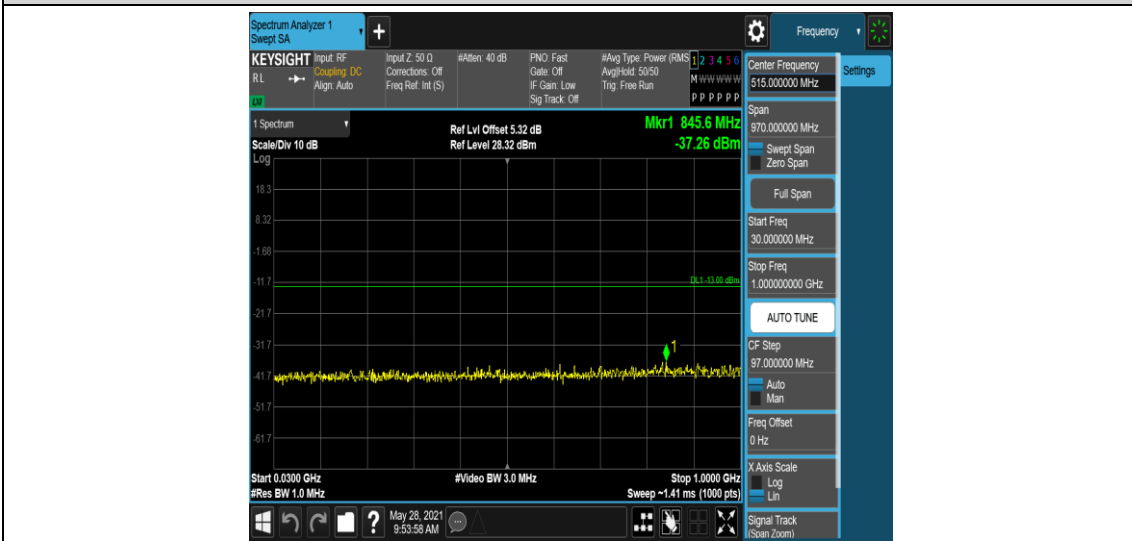

Band4-15MHz-16QAM-20175-1RB#0-Range5:2000~2000MHz

Band4-15MHz-16QAM-20325-1RB#0-Range1:0.009~0.15MHz

Band4-15MHz-16QAM-20325-1RB#0-Range2:0.15~30MHz

Band4-15MHz-16QAM-20325-1RB#0-Range3:30~1000MHz

Band4-15MHz-16QAM-20325-1RB#0-Range4:1000~2000MHz