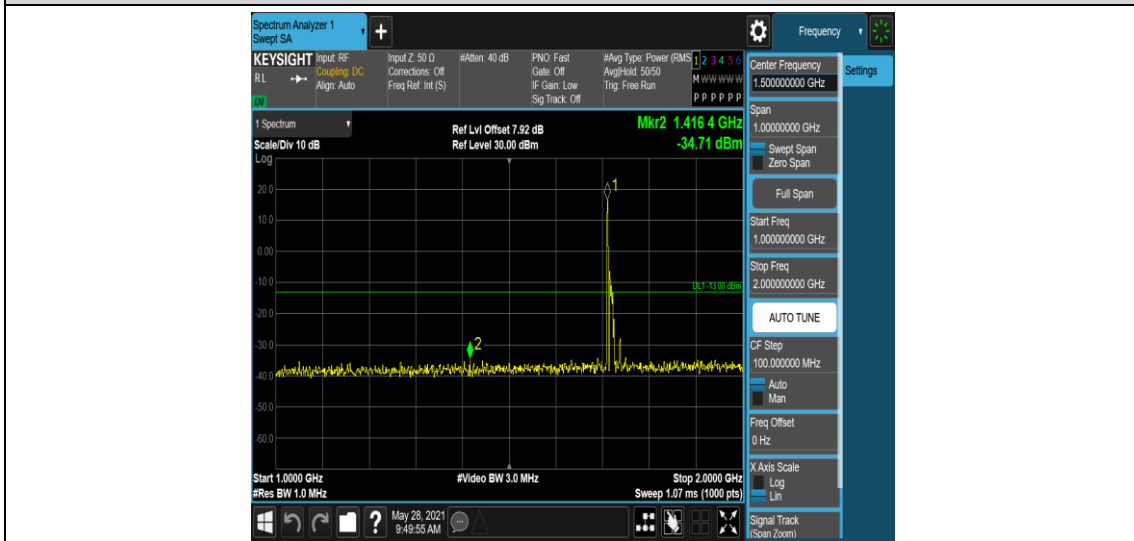

Band4-15MHz-QPSK-20325-1RB#0-Range5:2000~20000MHz

Band4-15MHz-16QAM-20025-1RB#0-Range1:0.009~0.15MHz

Band4-15MHz-16QAM-20025-1RB#0-Range2:0.15~30MHz

Band4-15MHz-16QAM-2025-1RB#0-Range3:30~1000MHz

Band4-15MHz-16QAM-2025-1RB#0-Range4:1000~2000MHz

Band4-15MHz-16QAM-2025-1RB#0-Range5:2000~2000MHz

Band4-15MHz-16QAM-20175-1RB#0-Range1:0.009~0.15MHz

Band4-15MHz-16QAM-20175-1RB#0-Range2:0.15~30MHz

Band4-15MHz-16QAM-20175-1RB#0-Range3:30~1000MHz

Band4-15MHz-16QAM-20175-1RB#0-Range4:1000~2000MHz