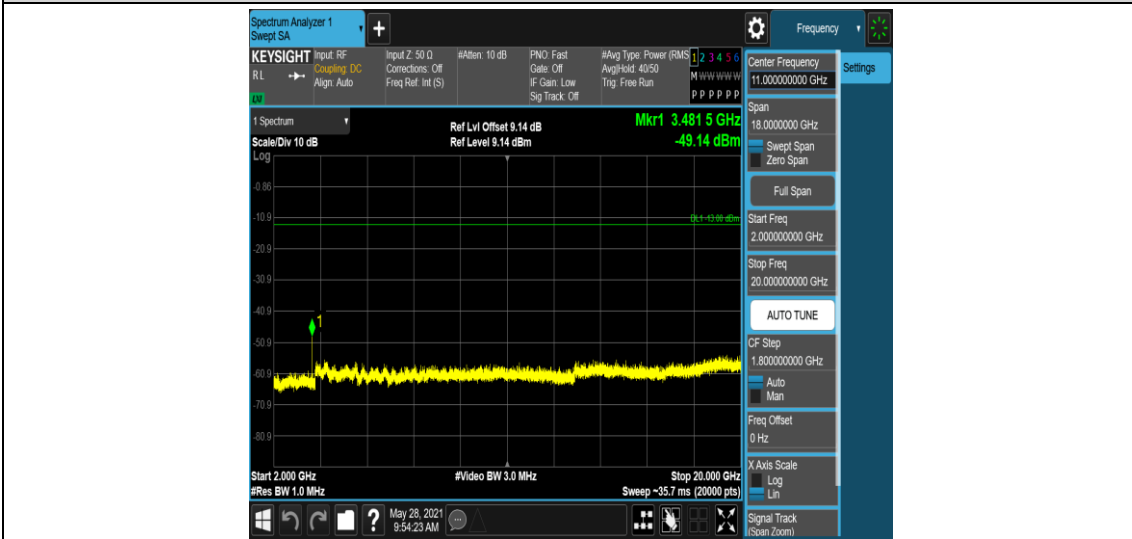

Band4-15MHz-16QAM-20325-1RB#0-Range5:2000~20000MHz

Band4-20MHz-QPSK-20050-1RB#0-Range1:0.009~0.15MHz