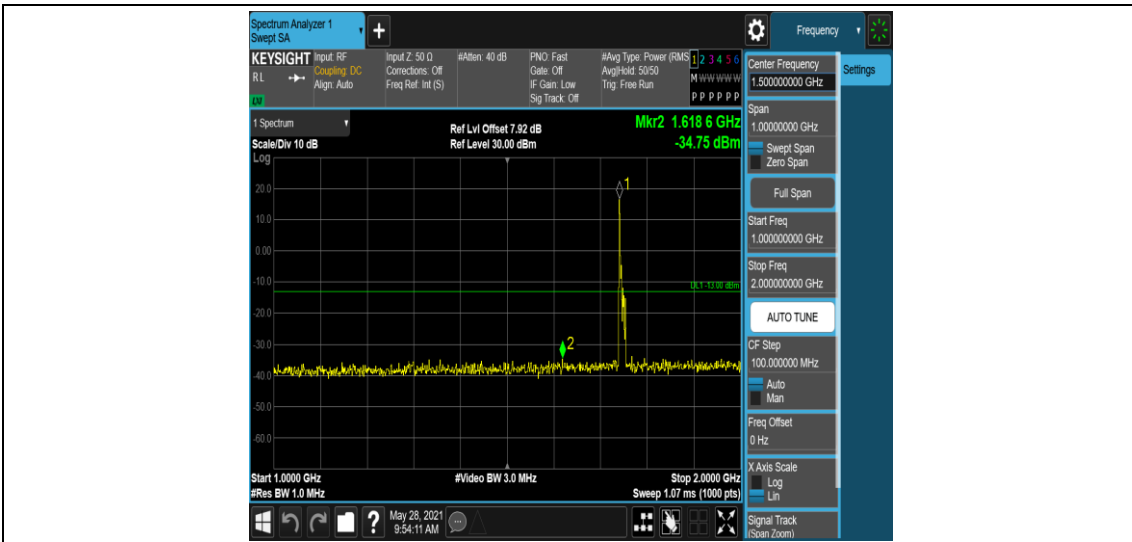

Band4-15MHz-16QAM-20175-1RB#0-Range5:2000~2000MHz

Band4-15MHz-16QAM-20325-1RB#0-Range1:0.009~0.15MHz

Band4-15MHz-16QAM-20325-1RB#0-Range2:0.15~30MHz

Band4-15MHz-16QAM-20325-1RB#0-Range3:30~1000MHz

Band4-15MHz-16QAM-20325-1RB#0-Range4:1000~2000MHz