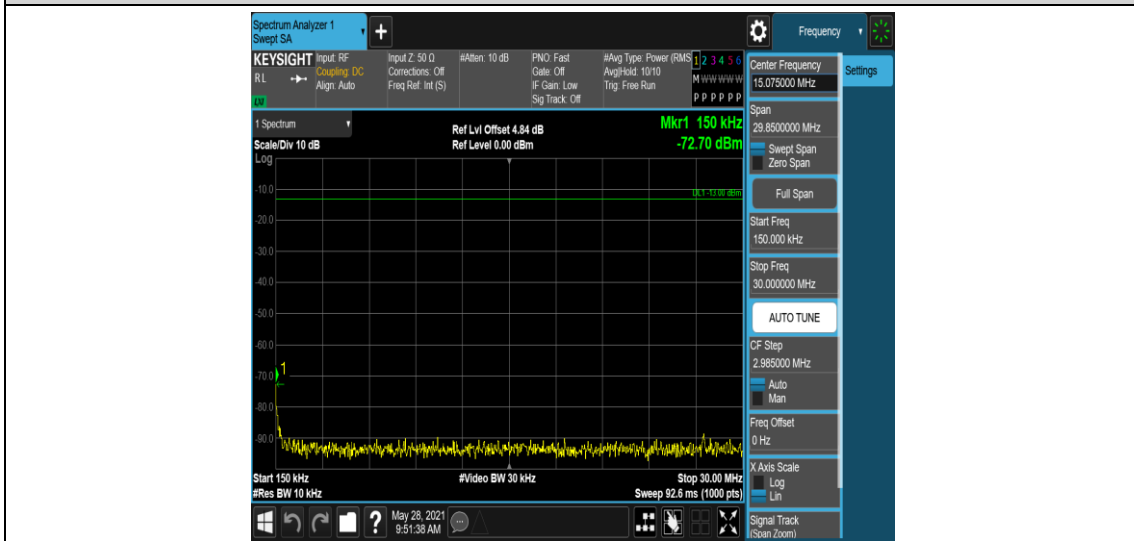

Band4-15MHz-QPSK-20175-1RB#0-Range5:2000~2000MHz

Band4-15MHz-QPSK-20325-1RB#0-Range1:0.009~0.15MHz

Band4-15MHz-QPSK-20325-1RB#0-Range2:0.15~30MHz

Band4-15MHz-QPSK-20325-1RB#0-Range3:30~1000MHz

Band4-15MHz-QPSK-20325-1RB#0-Range4:1000~2000MHz

Band4-15MHz-QPSK-20325-1RB#0-Range5:2000~20000MHz

Band4-15MHz-16QAM-20025-1RB#0-Range1:0.009~0.15MHz

Band4-15MHz-16QAM-20025-1RB#0-Range2:0.15~30MHz

Band4-15MHz-16QAM-2025-1RB#0-Range3:30~1000MHz

Band4-15MHz-16QAM-2025-1RB#0-Range4:1000~2000MHz

Band4-15MHz-16QAM-2025-1RB#0-Range5:2000~2000MHz

Band4-15MHz-16QAM-20175-1RB#0-Range1:0.009~0.15MHz

Band4-15MHz-16QAM-20175-1RB#0-Range2:0.15~30MHz

Band4-15MHz-16QAM-20175-1RB#0-Range3:30~1000MHz

Band4-15MHz-16QAM-20175-1RB#0-Range4:1000~2000MHz