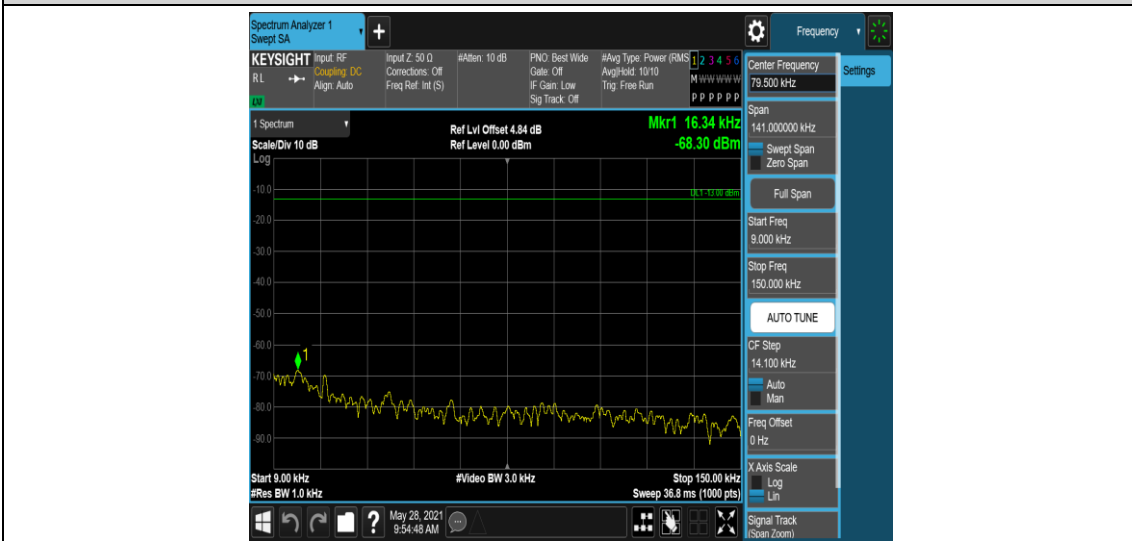

Band4-20MHz-QPSK-20050-1RB#0-Range1:0.009~0.15MHz

Band4-20MHz-QPSK-20050-1RB#0-Range2:0.15~30MHz