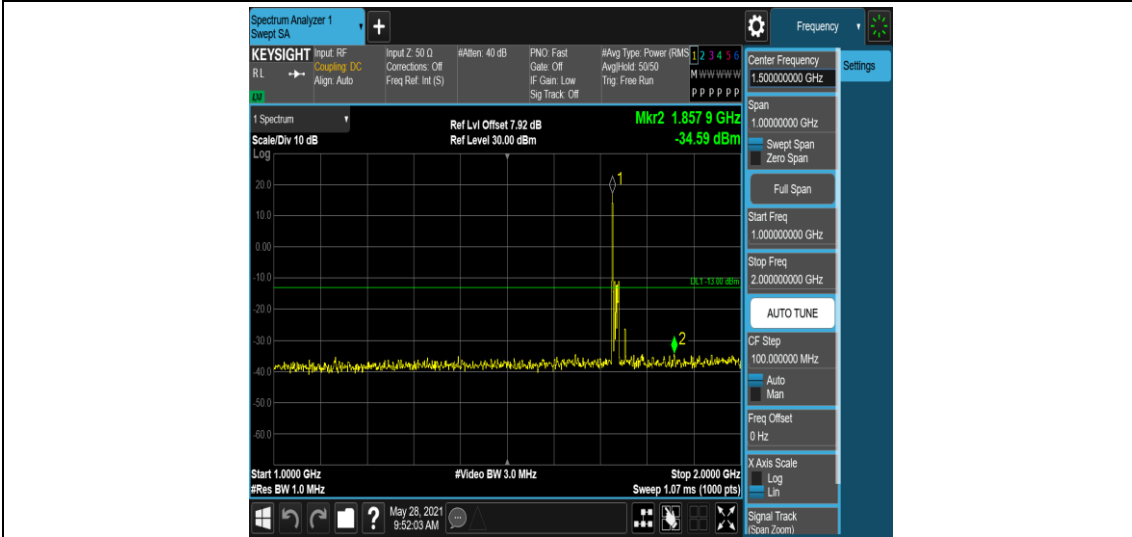

Band4-15MHz-16QAM-2025-1RB#0-Range5:2000~2000MHz

Band4-15MHz-16QAM-20175-1RB#0-Range1:0.009~0.15MHz

Band4-15MHz-16QAM-20175-1RB#0-Range2:0.15~30MHz

Band4-15MHz-16QAM-20175-1RB#0-Range3:30~1000MHz

Band4-15MHz-16QAM-20175-1RB#0-Range4:1000~2000MHz

Band4-15MHz-16QAM-20175-1RB#0-Range5:2000~2000MHz

Band4-15MHz-16QAM-20325-1RB#0-Range1:0.009~0.15MHz

Band4-15MHz-16QAM-20325-1RB#0-Range2:0.15~30MHz

Band4-15MHz-16QAM-20325-1RB#0-Range3:30~1000MHz

Band4-15MHz-16QAM-20325-1RB#0-Range4:1000~2000MHz