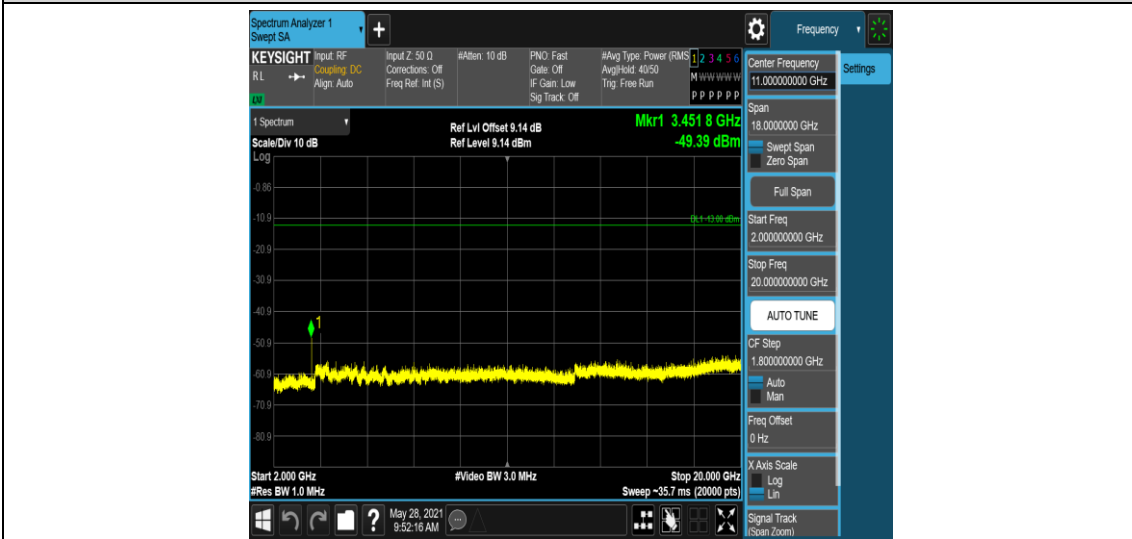

Band4-15MHz-16QAM-2025-1RB#0-Range5:2000~2000MHz

Band4-15MHz-16QAM-20175-1RB#0-Range1:0.009~0.15MHz

Band4-15MHz-16QAM-20175-1RB#0-Range2:0.15~30MHz

Band4-15MHz-16QAM-20175-1RB#0-Range3:30~1000MHz

Band4-15MHz-16QAM-20175-1RB#0-Range4:1000~2000MHz

Band4-15MHz-16QAM-20175-1RB#0-Range5:2000~2000MHz

Band4-15MHz-16QAM-20325-1RB#0-Range1:0.009~0.15MHz

Band4-15MHz-16QAM-20325-1RB#0-Range2:0.15~30MHz

Band4-15MHz-16QAM-20325-1RB#0-Range3:30~1000MHz

Band4-15MHz-16QAM-20325-1RB#0-Range4:1000~2000MHz