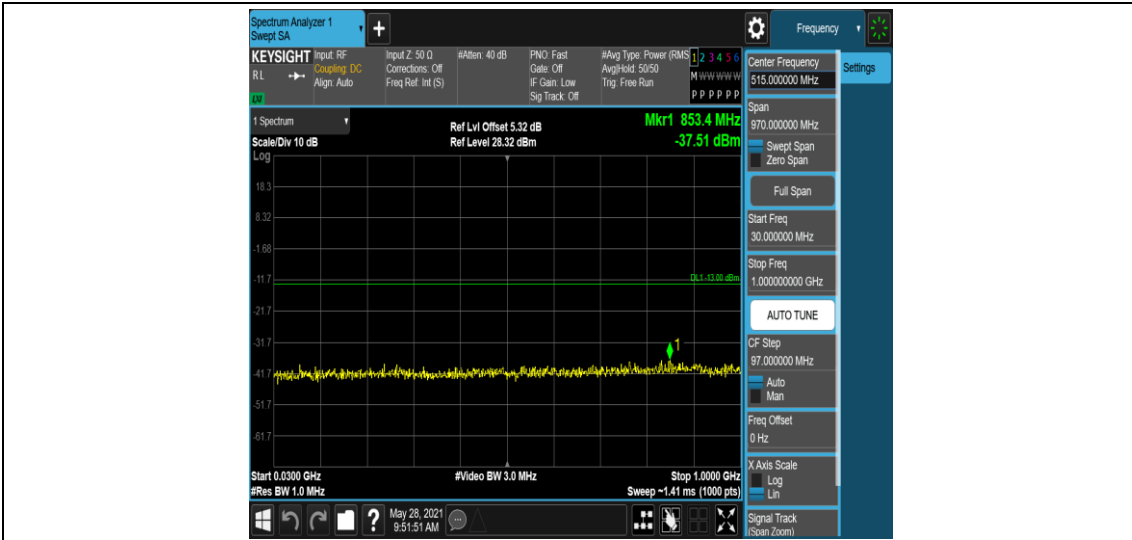

Band4-15MHz-16QAM-2025-1RB#0-Range5:2000~2000MHz

Band4-15MHz-16QAM-20175-1RB#0-Range1:0.009~0.15MHz

Band4-15MHz-16QAM-20175-1RB#0-Range2:0.15~30MHz

Band4-15MHz-16QAM-20175-1RB#0-Range3:30~1000MHz

Band4-15MHz-16QAM-20175-1RB#0-Range4:1000~2000MHz

Band4-15MHz-16QAM-20175-1RB#0-Range5:2000~2000MHz

Band4-15MHz-16QAM-20325-1RB#0-Range1:0.009~0.15MHz

Band4-15MHz-16QAM-20325-1RB#0-Range2:0.15~30MHz

Band4-15MHz-16QAM-20325-1RB#0-Range3:30~1000MHz

Band4-15MHz-16QAM-20325-1RB#0-Range4:1000~2000MHz