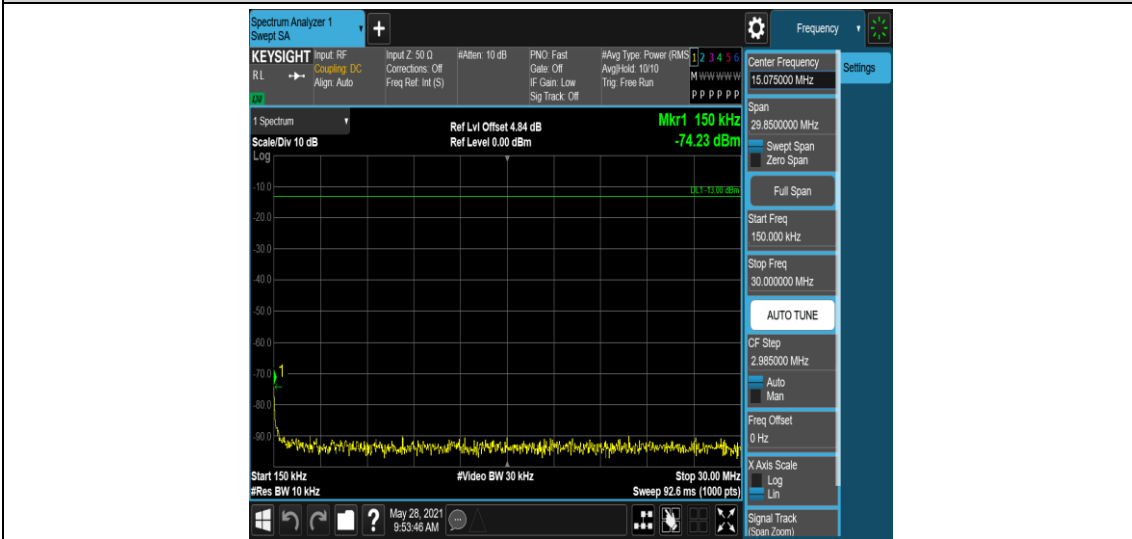

Band4-15MHz-QPSK-20325-1RB#0-Range5:2000~20000MHz

Band4-15MHz-16QAM-20025-1RB#0-Range1:0.009~0.15MHz

Band4-15MHz-16QAM-20025-1RB#0-Range2:0.15~30MHz

Band4-15MHz-16QAM-2025-1RB#0-Range3:30~1000MHz

Band4-15MHz-16QAM-2025-1RB#0-Range4:1000~2000MHz

Band4-15MHz-16QAM-2025-1RB#0-Range5:2000~2000MHz

Band4-15MHz-16QAM-20175-1RB#0-Range1:0.009~0.15MHz

Band4-15MHz-16QAM-20175-1RB#0-Range2:0.15~30MHz

Band4-15MHz-16QAM-20175-1RB#0-Range3:30~1000MHz

Band4-15MHz-16QAM-20175-1RB#0-Range4:1000~2000MHz

Band4-15MHz-16QAM-20175-1RB#0-Range5:2000~2000MHz

Band4-15MHz-16QAM-20325-1RB#0-Range1:0.009~0.15MHz

Band4-15MHz-16QAM-20325-1RB#0-Range2:0.15~30MHz

Band4-15MHz-16QAM-20325-1RB#0-Range3:30~1000MHz

Band4-15MHz-16QAM-20325-1RB#0-Range4:1000~2000MHz