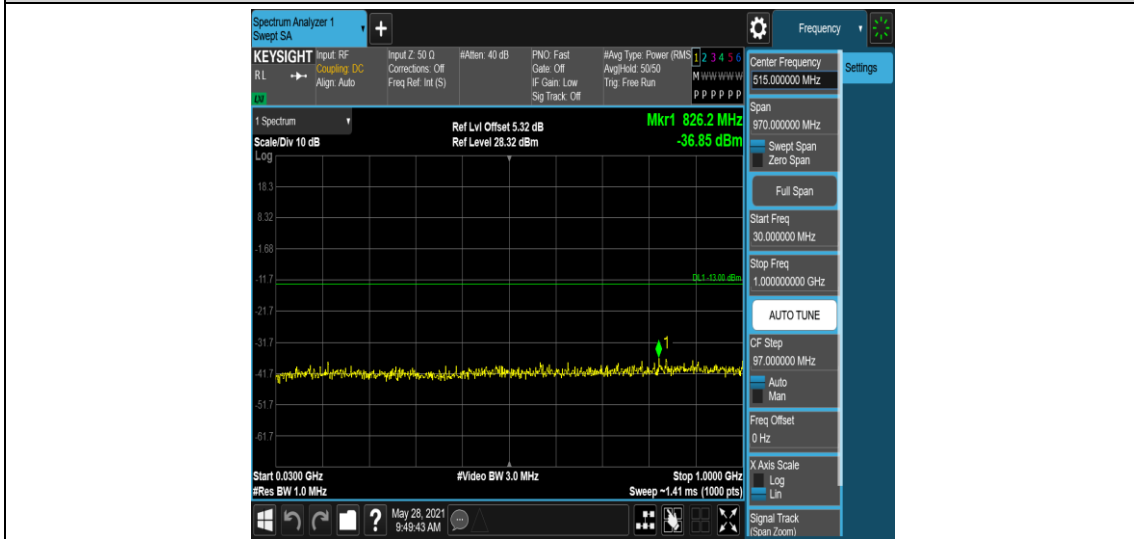

Band4-15MHz-QPSK-20175-1RB#0-Range5:2000~2000MHz

Band4-15MHz-QPSK-20325-1RB#0-Range1:0.009~0.15MHz

Band4-15MHz-QPSK-20325-1RB#0-Range2:0.15~30MHz

Band4-15MHz-QPSK-20325-1RB#0-Range3:30~1000MHz

Band4-15MHz-QPSK-20325-1RB#0-Range4:1000~2000MHz

Band4-15MHz-QPSK-20325-1RB#0-Range5:2000~20000MHz

Band4-15MHz-16QAM-20025-1RB#0-Range1:0.009~0.15MHz

Band4-15MHz-16QAM-20025-1RB#0-Range2:0.15~30MHz

Band4-15MHz-16QAM-2025-1RB#0-Range3:30~1000MHz

Band4-15MHz-16QAM-2025-1RB#0-Range4:1000~2000MHz

Band4-15MHz-16QAM-2025-1RB#0-Range5:2000~2000MHz

Band4-15MHz-16QAM-20175-1RB#0-Range1:0.009~0.15MHz

Band4-15MHz-16QAM-20175-1RB#0-Range2:0.15~30MHz

Band4-15MHz-16QAM-20175-1RB#0-Range3:30~1000MHz

Band4-15MHz-16QAM-20175-1RB#0-Range4:1000~2000MHz