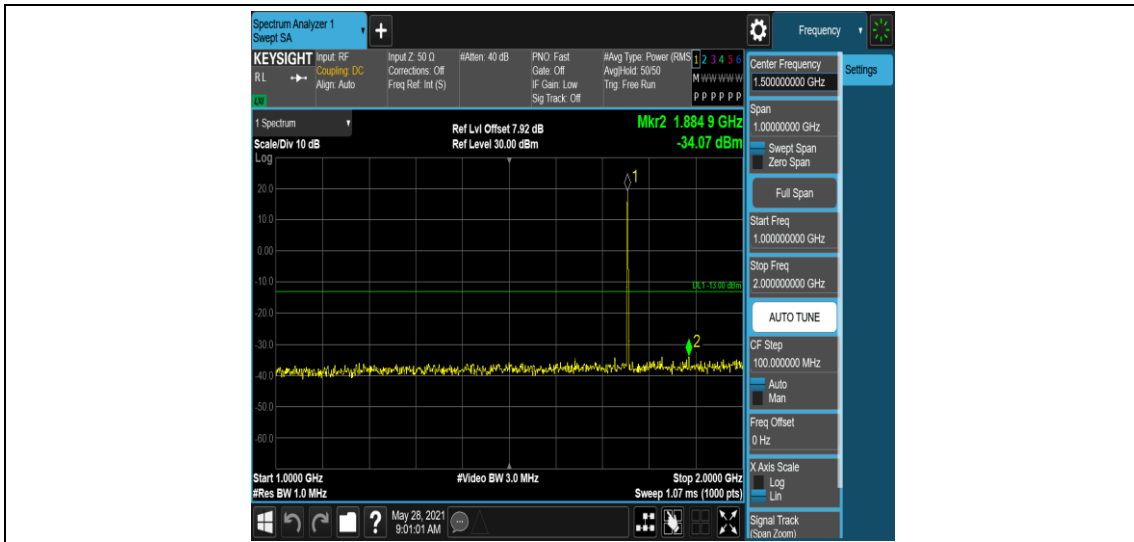

Band4-1.4MHz-16QAM-20393-1RB#0-Range4:1000~2000MHz

Band4-1.4MHz-16QAM-20393-1RB#0-Range5:2000~20000MHz