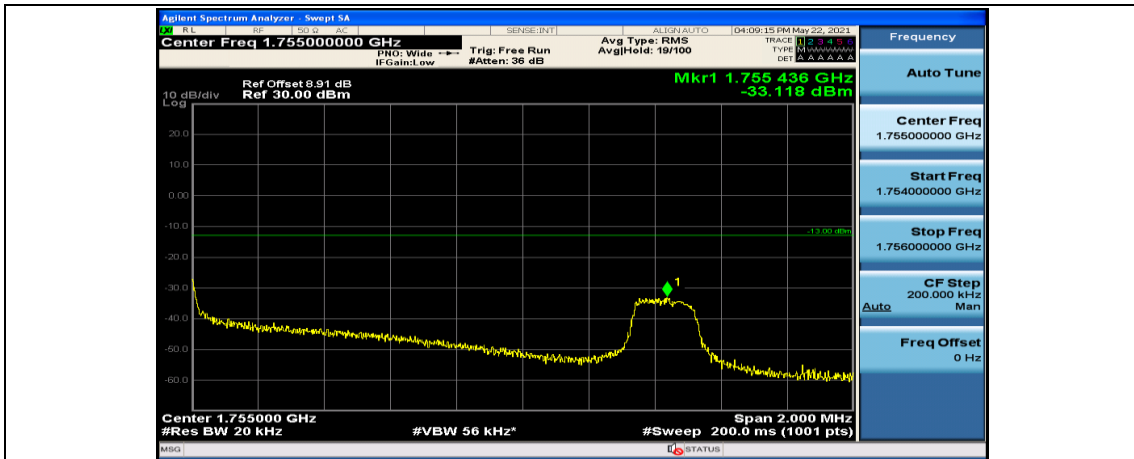

(Channel Bandwidth:20 MHz)_HCH_QPSK_1RB#0