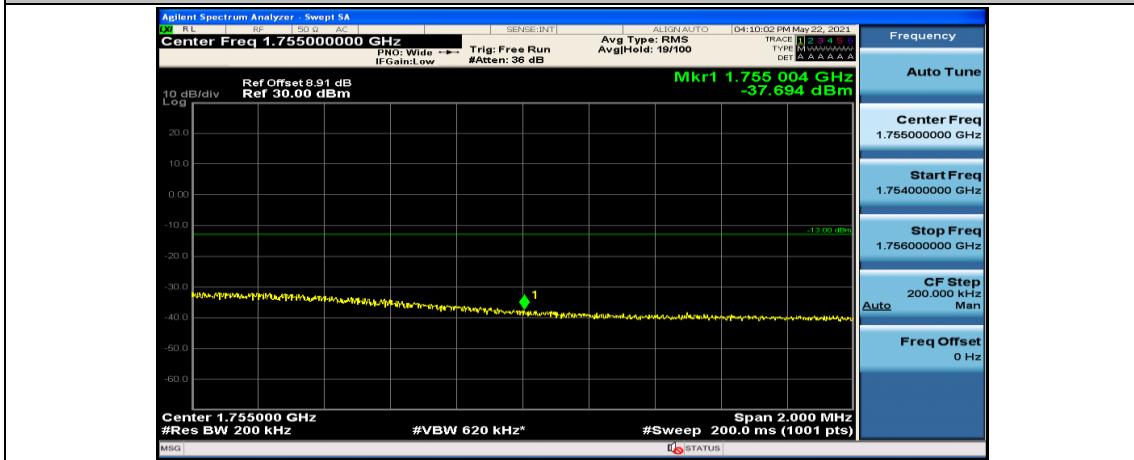

(Channel Bandwidth:20 MHz)_HCH_QPSK_50RB#25