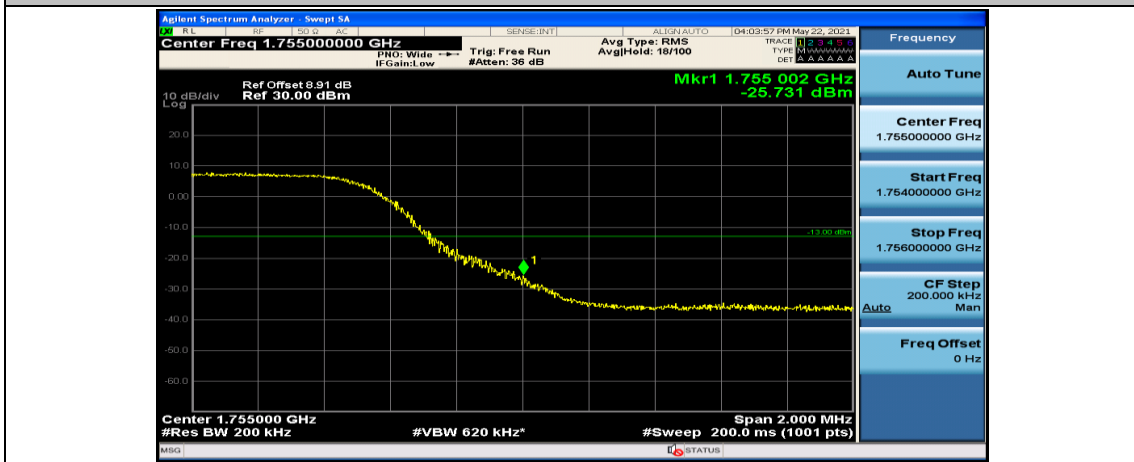

Channel Bandwidth: 10 MHz\_LCH\_QPSK\_50RB#0

Channel Bandwidth: 10 MHz\_HCH\_QPSK\_1RB#0

Channel Bandwidth: 10 MHz\_HCH\_QPSK\_1RB#24

Channel Bandwidth: 10 MHz\_HCH\_QPSK\_1RB#49

Channel Bandwidth: 10 MHz\_HCH\_16QAM\_25RB#12