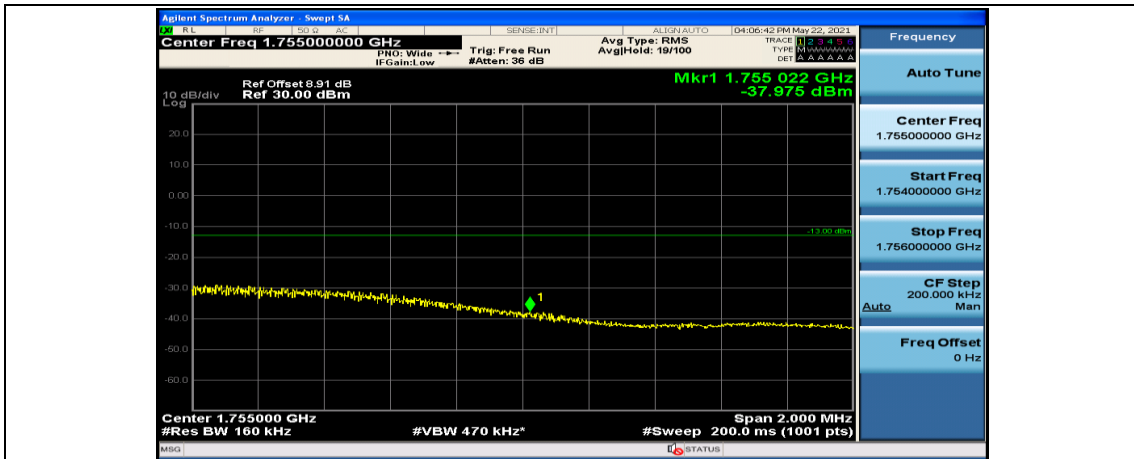

(Channel Bandwidth:15 MHz)_HCH_QPSK_37RB#18