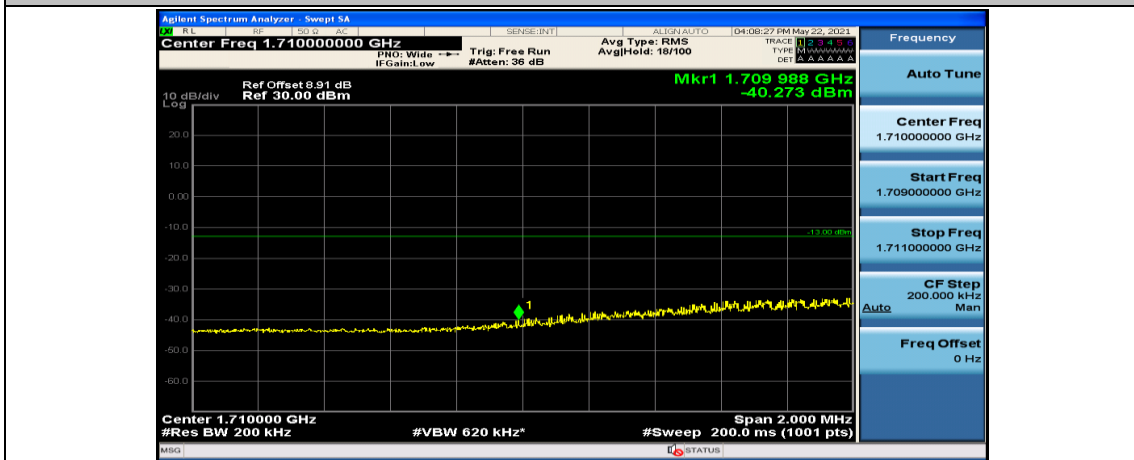

(Channel Bandwidth:20 MHz)_LCH_QPSK_50RB#50