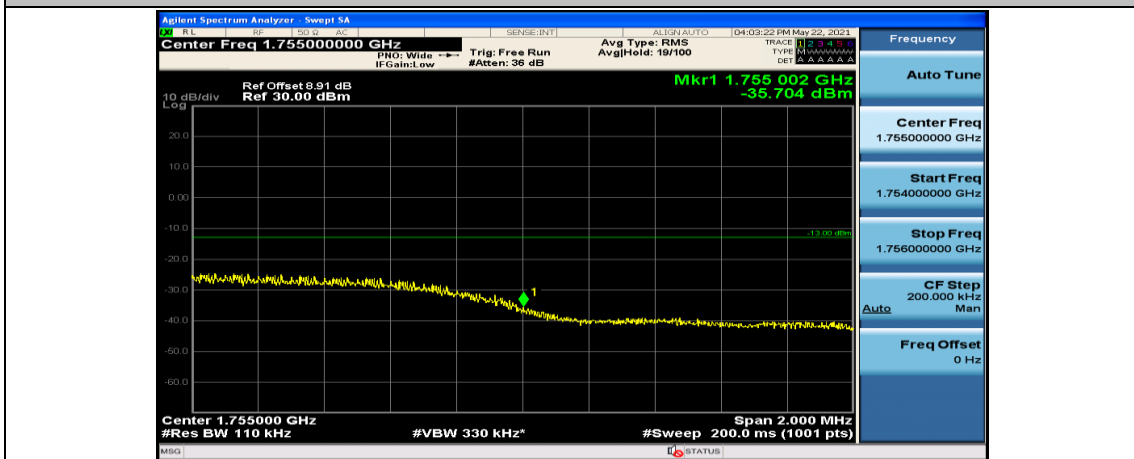

Channel Bandwidth: 10 MHz\_LCH\_QPSK\_50RB#0

Channel Bandwidth: 10 MHz\_HCH\_QPSK\_1RB#0

Channel Bandwidth: 10 MHz\_HCH\_QPSK\_1RB#24

Channel Bandwidth: 10 MHz\_HCH\_QPSK\_1RB#49

Channel Bandwidth: 10 MHz\_HCH\_16QAM\_25RB#12