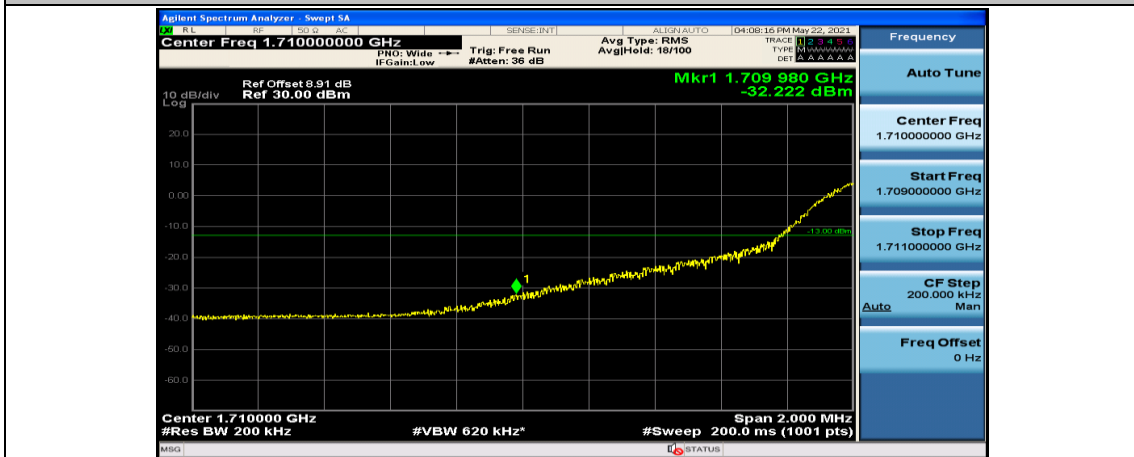

### Channel Bandwidth: 20 MHz

(Channel Bandwidth:20 MHz)\_LCH\_QPSK\_1RB#49

(Channel Bandwidth:20 MHz)\_LCH\_QPSK\_1RB#99

(Channel Bandwidth:20 MHz)\_LCH\_QPSK\_50RB#0

(Channel Bandwidth:20 MHz)\_LCH\_QPSK\_50RB#25