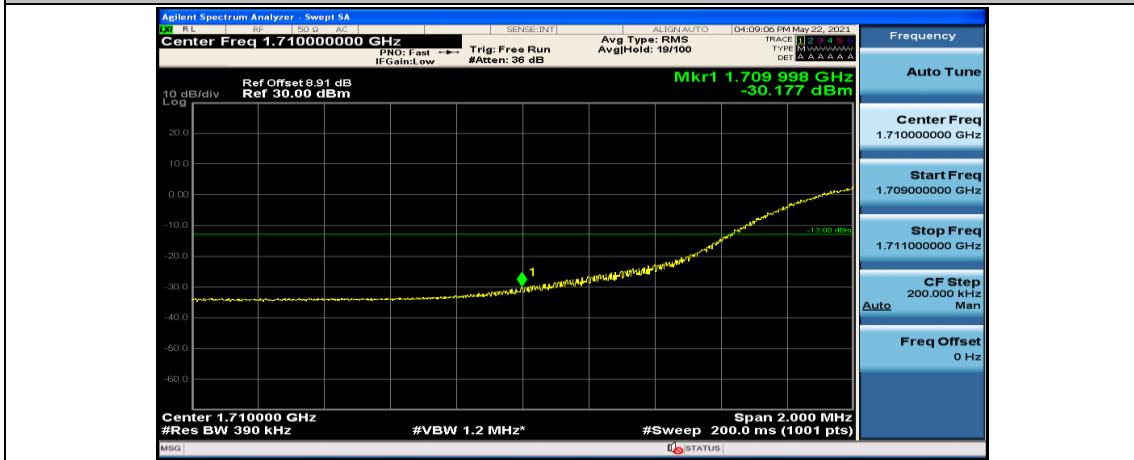

(Channel Bandwidth:20 MHz)_LCH_16QAM_100RB#0