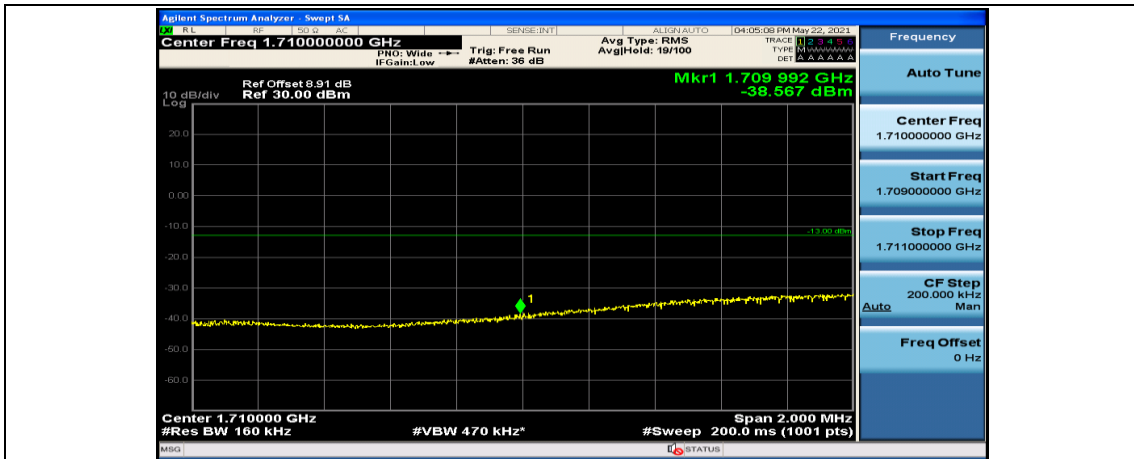

Channel Bandwidth: 10 MHz\_HCH\_16QAM\_25RB#25

Channel Bandwidth: 10 MHz\_HCH\_16QAM\_50RB#0

Channel Bandwidth: 15 MHz

(Channel Bandwidth:15 MHz)\_LCH\_QPSK\_1RB#74

(Channel Bandwidth:15 MHz)\_LCH\_QPSK\_37RB#0

(Channel Bandwidth:15 MHz)\_LCH\_QPSK\_37RB#18

(Channel Bandwidth:15 MHz)\_LCH\_QPSK\_37RB#38

(Channel Bandwidth:15 MHz)\_LCH\_QPSK\_75RB#0

(Channel Bandwidth:15 MHz)\_HCH\_QPSK\_1RB#0

(Channel Bandwidth:15 MHz)\_HCH\_QPSK\_1RB#37