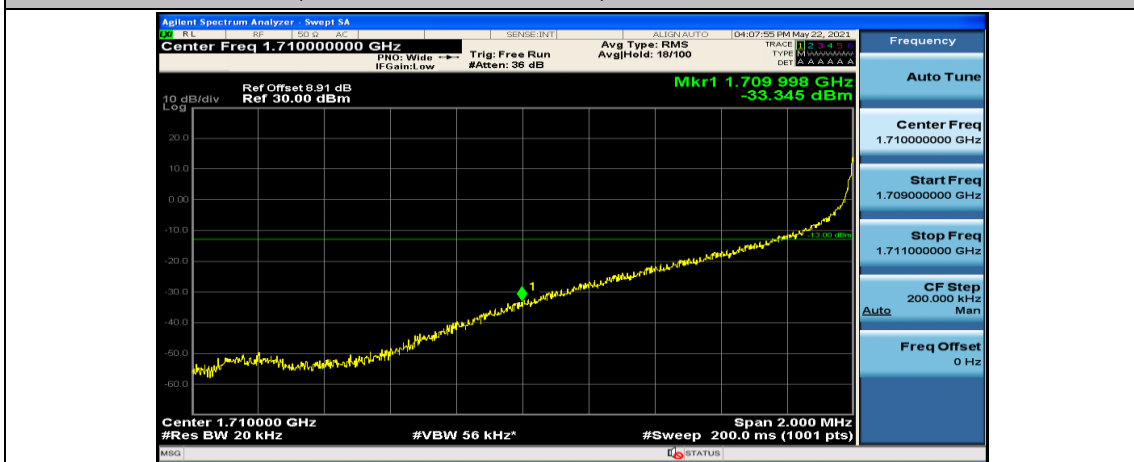

(Channel Bandwidth:20 MHz)\_HCH\_QPSK\_50RB#0

(Channel Bandwidth:20 MHz)\_HCH\_QPSK\_50RB#25

(Channel Bandwidth:20 MHz)\_HCH\_QPSK\_50RB#50

(Channel Bandwidth:20 MHz)\_HCH\_QPSK\_100RB#0

(Channel Bandwidth:20 MHz)\_LCH\_16QAM\_1RB#0