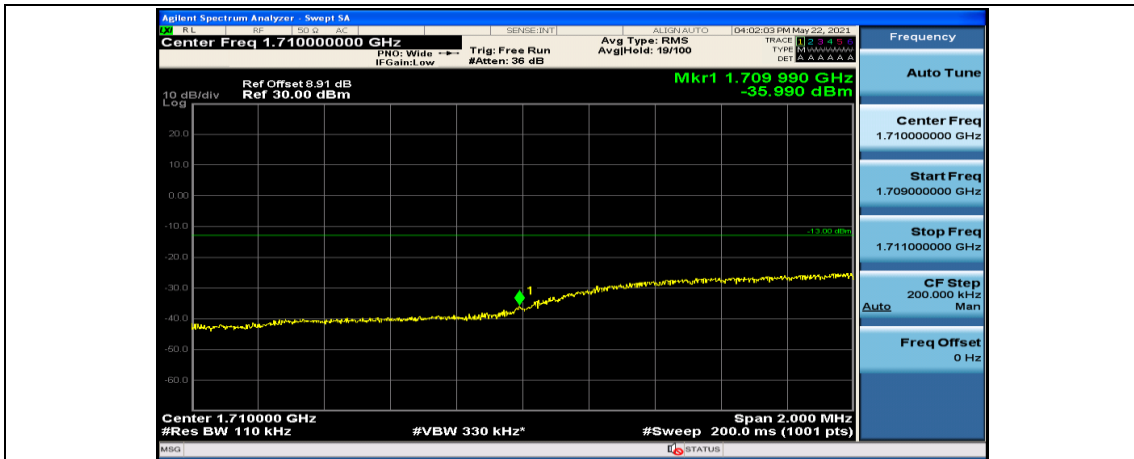

Channel Bandwidth: 10 MHz\_LCH\_QPSK\_50RB#0

Channel Bandwidth: 10 MHz\_HCH\_QPSK\_1RB#0

Channel Bandwidth: 10 MHz\_HCH\_QPSK\_1RB#24

Channel Bandwidth: 10 MHz\_HCH\_QPSK\_1RB#49

Channel Bandwidth: 10 MHz\_HCH\_16QAM\_25RB#12