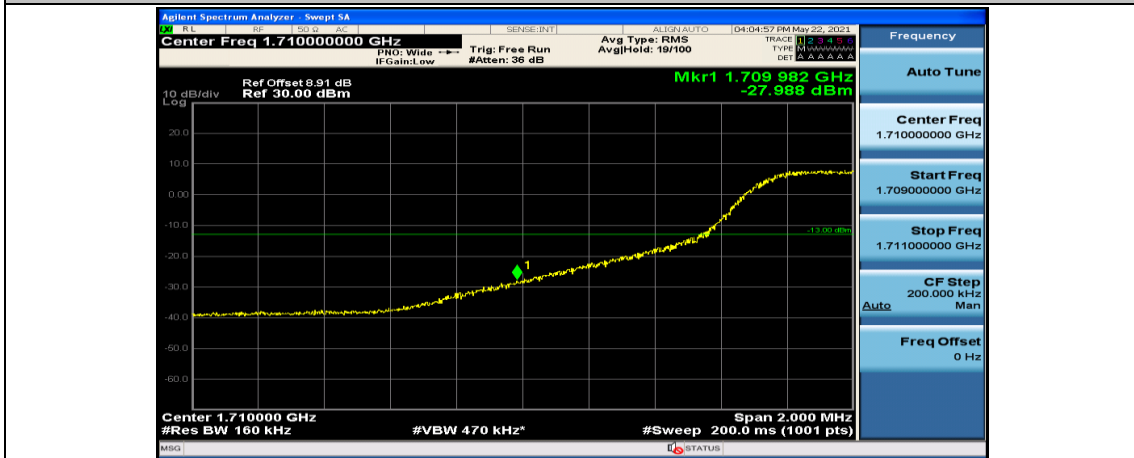

Channel Bandwidth: 10 MHz\_HCH\_16QAM\_25RB#25

Channel Bandwidth: 10 MHz\_HCH\_16QAM\_50RB#0

Channel Bandwidth: 15 MHz

(Channel Bandwidth:15 MHz)\_LCH\_QPSK\_1RB#74

(Channel Bandwidth:15 MHz)\_LCH\_QPSK\_37RB#0

(Channel Bandwidth:15 MHz)\_LCH\_QPSK\_37RB#18

(Channel Bandwidth:15 MHz)\_LCH\_QPSK\_37RB#38

(Channel Bandwidth:15 MHz)\_LCH\_QPSK\_75RB#0

(Channel Bandwidth:15 MHz)\_HCH\_QPSK\_1RB#0

(Channel Bandwidth:15 MHz)\_HCH\_QPSK\_1RB#37