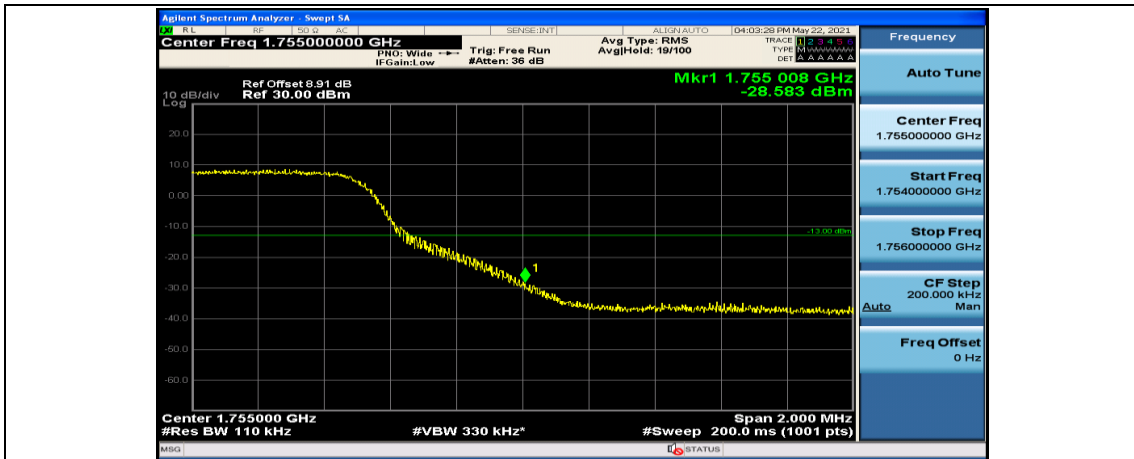

Channel Bandwidth: 10 MHz\_LCH\_QPSK\_50RB#0

Channel Bandwidth: 10 MHz\_HCH\_QPSK\_1RB#0

Channel Bandwidth: 10 MHz\_HCH\_QPSK\_1RB#24

Channel Bandwidth: 10 MHz\_HCH\_QPSK\_1RB#49

Channel Bandwidth: 10 MHz\_HCH\_16QAM\_25RB#12