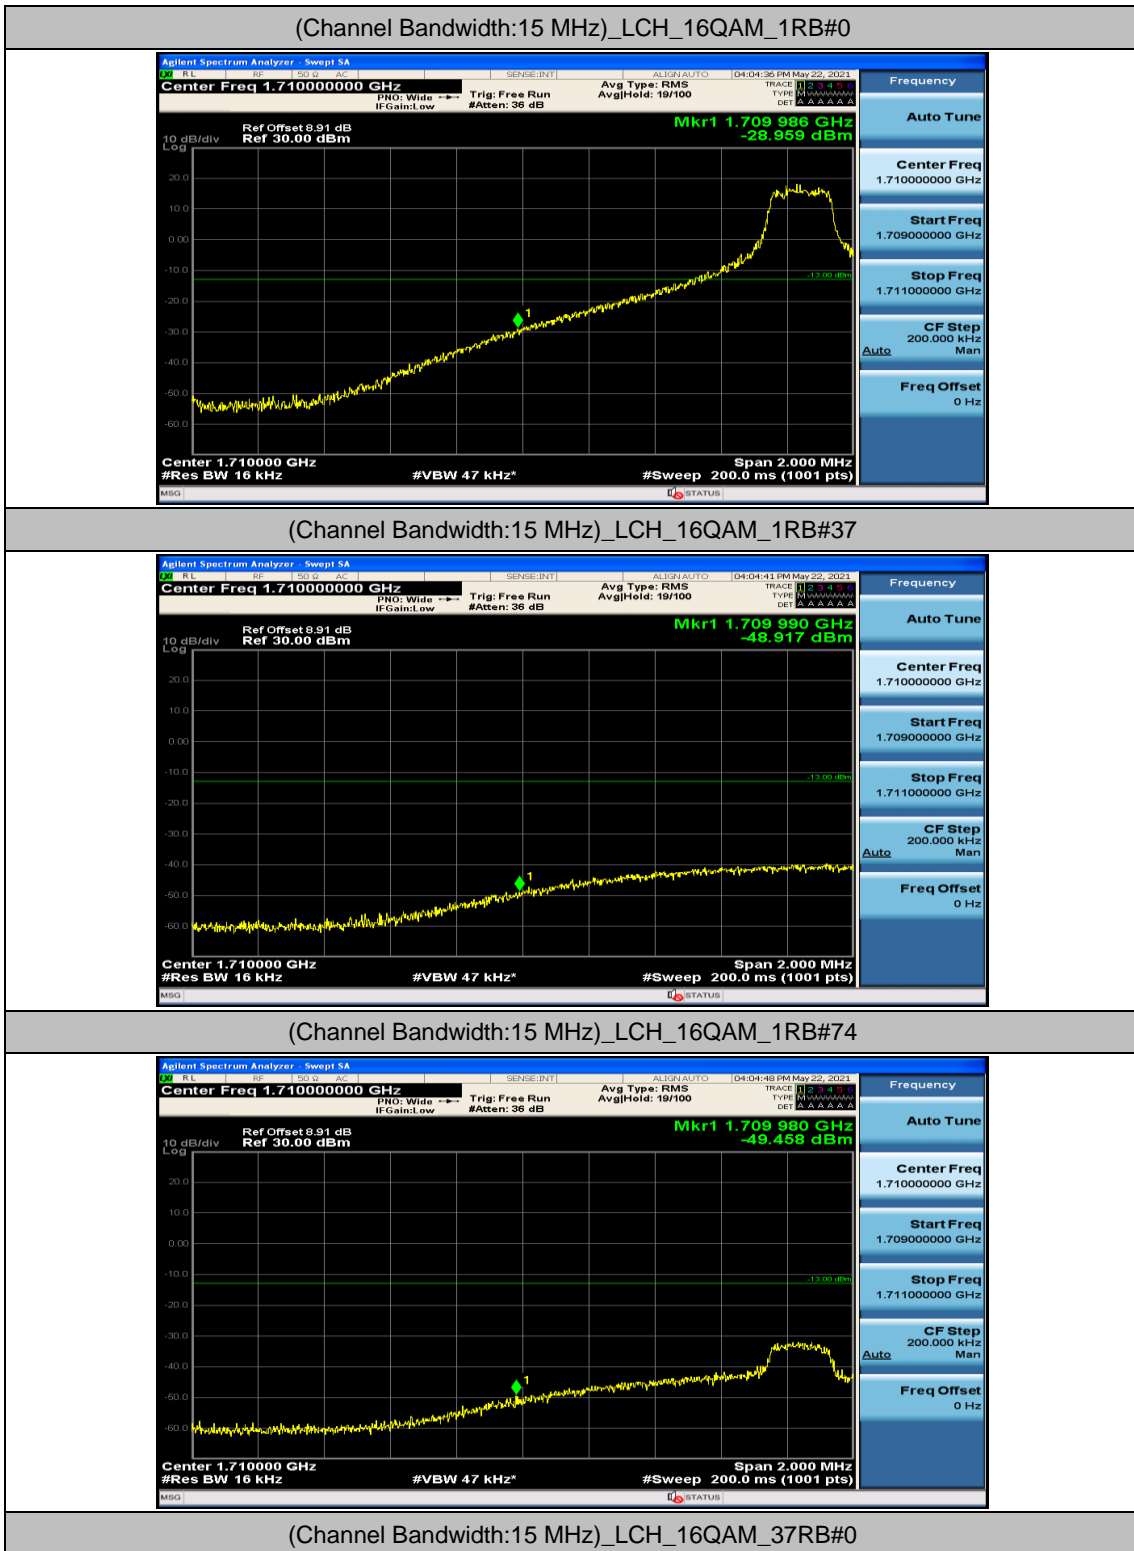

(Channel Bandwidth:15 MHz)\_LCH\_QPSK\_37RB#18

(Channel Bandwidth:15 MHz)\_LCH\_QPSK\_37RB#38

(Channel Bandwidth:15 MHz)\_LCH\_QPSK\_75RB#0

(Channel Bandwidth:15 MHz)\_HCH\_QPSK\_1RB#0

(Channel Bandwidth:15 MHz)\_HCH\_QPSK\_1RB#37

(Channel Bandwidth:15 MHz)\_HCH\_QPSK\_1RB#74

(Channel Bandwidth:15 MHz)\_HCH\_QPSK\_37RB#0

(Channel Bandwidth:15 MHz)\_HCH\_QPSK\_37RB#18

(Channel Bandwidth:15 MHz)\_HCH\_QPSK\_37RB#38

(Channel Bandwidth:15 MHz)\_HCH\_QPSK\_75RB#0

(Channel Bandwidth:15 MHz)\_LCH\_16QAM\_37RB#18

(Channel Bandwidth:15 MHz)\_LCH\_16QAM\_37RB#38

(Channel Bandwidth:15 MHz)\_LCH\_16QAM\_75RB#0

(Channel Bandwidth:15 MHz)\_HCH\_16QAM\_1RB#0

(Channel Bandwidth:15 MHz)\_HCH\_16QAM\_1RB#37

(Channel Bandwidth:15 MHz)\_HCH\_16QAM\_1RB#74

(Channel Bandwidth:15 MHz)\_HCH\_16QAM\_37RB#0

(Channel Bandwidth:15 MHz)\_HCH\_16QAM\_37RB#18

(Channel Bandwidth:15 MHz)\_HCH\_16QAM\_37RB#38

(Channel Bandwidth:15 MHz)\_HCH\_16QAM\_75RB#0