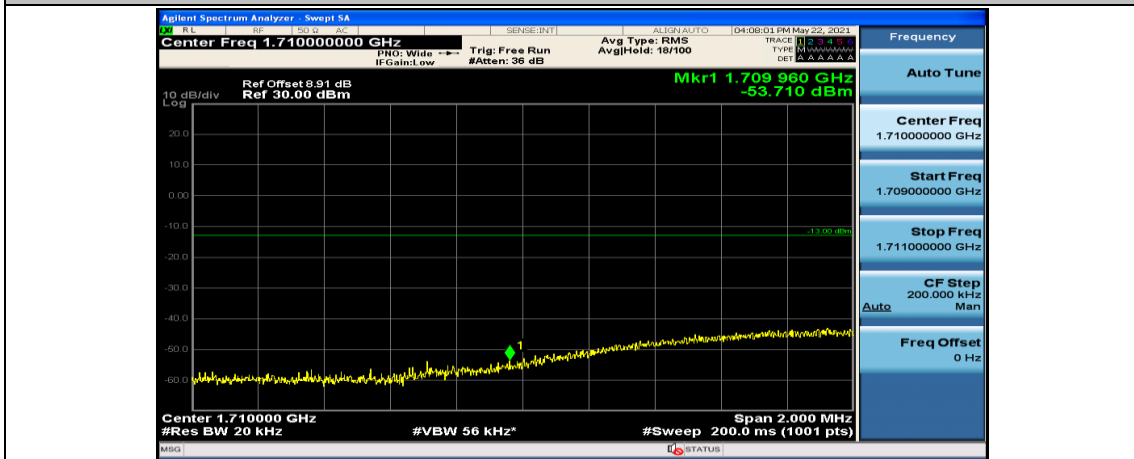

(Channel Bandwidth:20 MHz)_LCH_16QAM_1RB#49