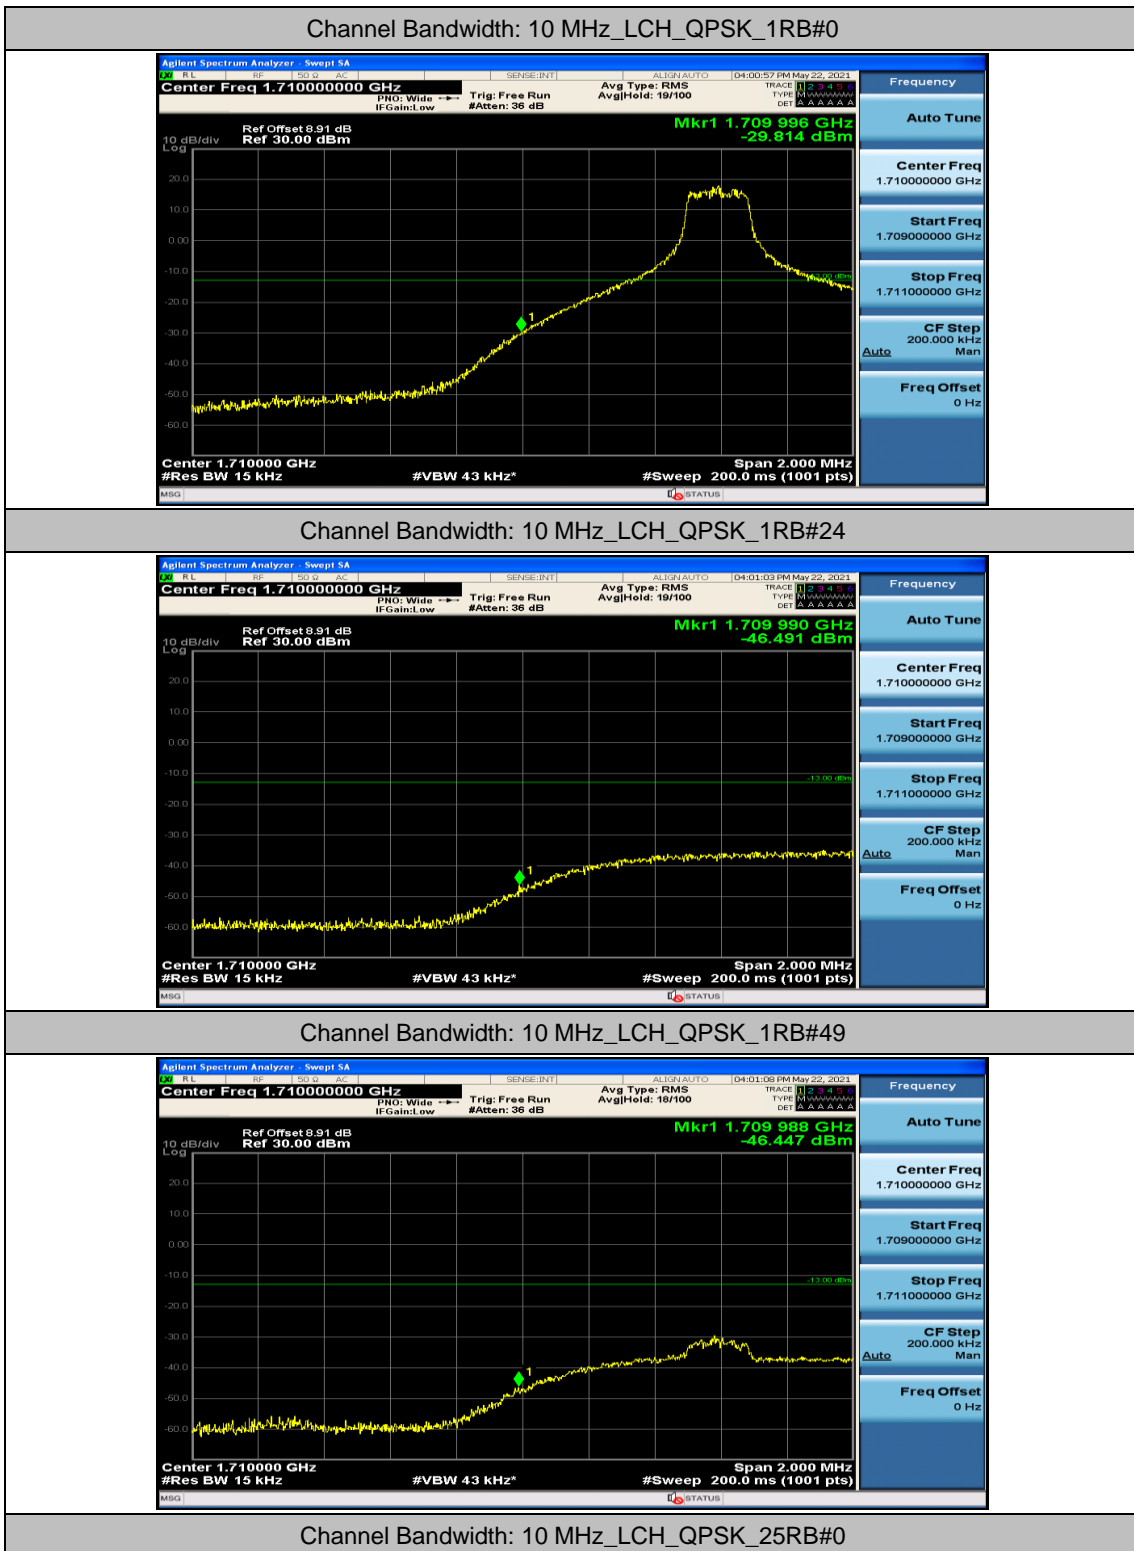

(Channel Bandwidth: 5 MHz)\_HCH\_16QAM\_12RB#13

(Channel Bandwidth: 5 MHz)\_HCH\_16QAM\_25RB#0

**Channel Bandwidth: 10 MHz**

Channel Bandwidth: 10 MHz\_LCH\_QPSK\_25RB#12

Channel Bandwidth: 10 MHz\_LCH\_QPSK\_25RB#25

Channel Bandwidth: 10 MHz\_LCH\_QPSK\_50RB#0

Channel Bandwidth: 10 MHz\_HCH\_QPSK\_1RB#0

Channel Bandwidth: 10 MHz\_HCH\_QPSK\_1RB#24

Channel Bandwidth: 10 MHz\_HCH\_QPSK\_1RB#49

Channel Bandwidth: 10 MHz\_HCH\_16QAM\_25RB#12