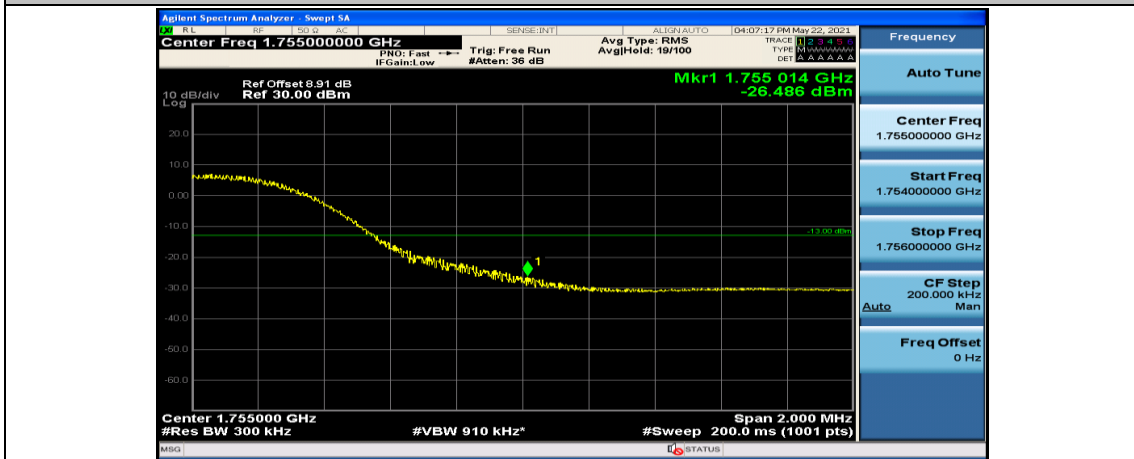

(Channel Bandwidth:15 MHz)\_HCH\_QPSK\_1RB#74

(Channel Bandwidth:15 MHz)\_HCH\_QPSK\_37RB#0

(Channel Bandwidth:15 MHz)\_HCH\_QPSK\_37RB#18

(Channel Bandwidth:15 MHz)\_HCH\_QPSK\_37RB#38

(Channel Bandwidth:15 MHz)\_HCH\_QPSK\_75RB#0

(Channel Bandwidth:15 MHz)\_LCH\_16QAM\_37RB#18

(Channel Bandwidth:15 MHz)\_LCH\_16QAM\_37RB#38

(Channel Bandwidth:15 MHz)\_LCH\_16QAM\_75RB#0

(Channel Bandwidth:15 MHz)\_HCH\_16QAM\_1RB#0

(Channel Bandwidth:15 MHz)\_HCH\_16QAM\_1RB#37