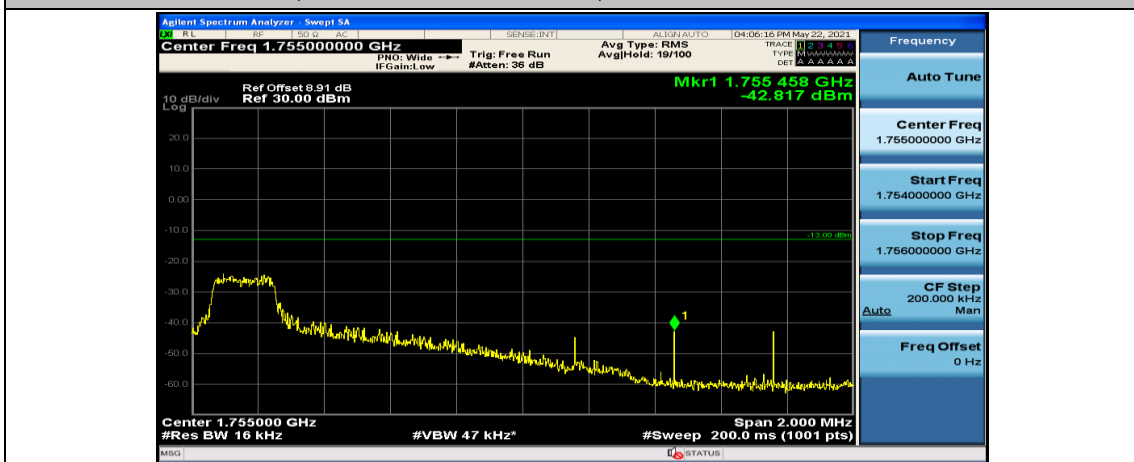

(Channel Bandwidth:15 MHz)\_LCH\_16QAM\_37RB#18

(Channel Bandwidth:15 MHz)\_LCH\_16QAM\_37RB#38

(Channel Bandwidth:15 MHz)\_LCH\_16QAM\_75RB#0

(Channel Bandwidth:15 MHz)\_HCH\_16QAM\_1RB#0

(Channel Bandwidth:15 MHz)\_HCH\_16QAM\_1RB#37