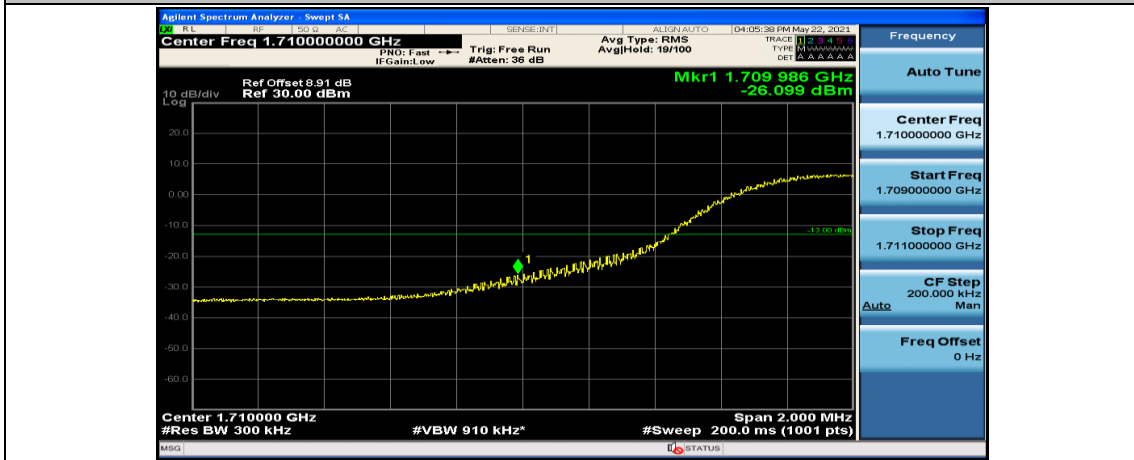

Channel Bandwidth: 10 MHz\_HCH\_16QAM\_25RB#25

Channel Bandwidth: 10 MHz\_HCH\_16QAM\_50RB#0

Channel Bandwidth: 15 MHz

(Channel Bandwidth:15 MHz)\_LCH\_QPSK\_1RB#74

(Channel Bandwidth:15 MHz)\_LCH\_QPSK\_37RB#0

(Channel Bandwidth:15 MHz)\_LCH\_QPSK\_37RB#18

(Channel Bandwidth:15 MHz)\_LCH\_QPSK\_37RB#38

(Channel Bandwidth:15 MHz)\_LCH\_QPSK\_75RB#0

(Channel Bandwidth:15 MHz)\_HCH\_QPSK\_1RB#0

(Channel Bandwidth:15 MHz)\_HCH\_QPSK\_1RB#37