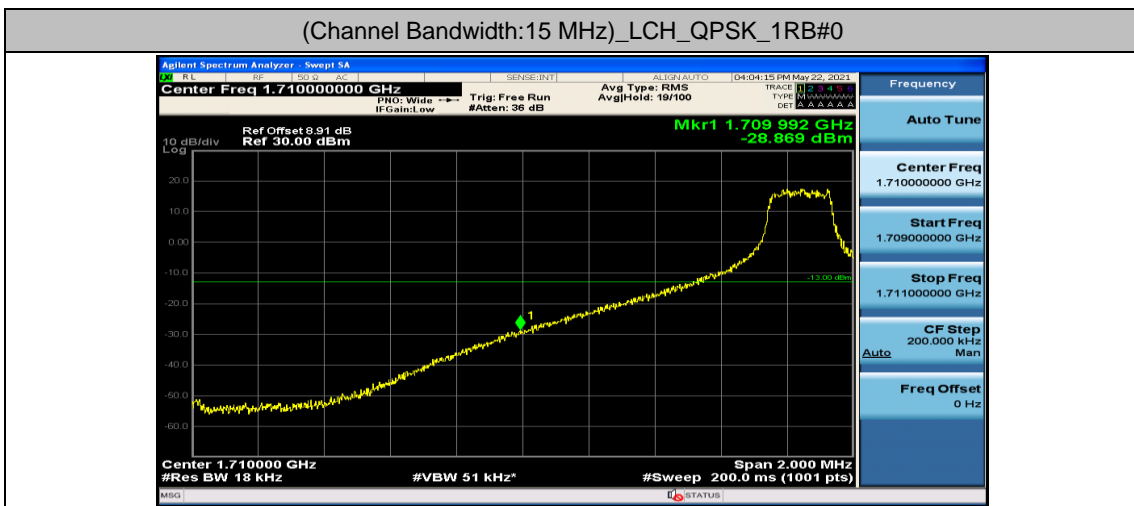

Channel Bandwidth: 15 MHz