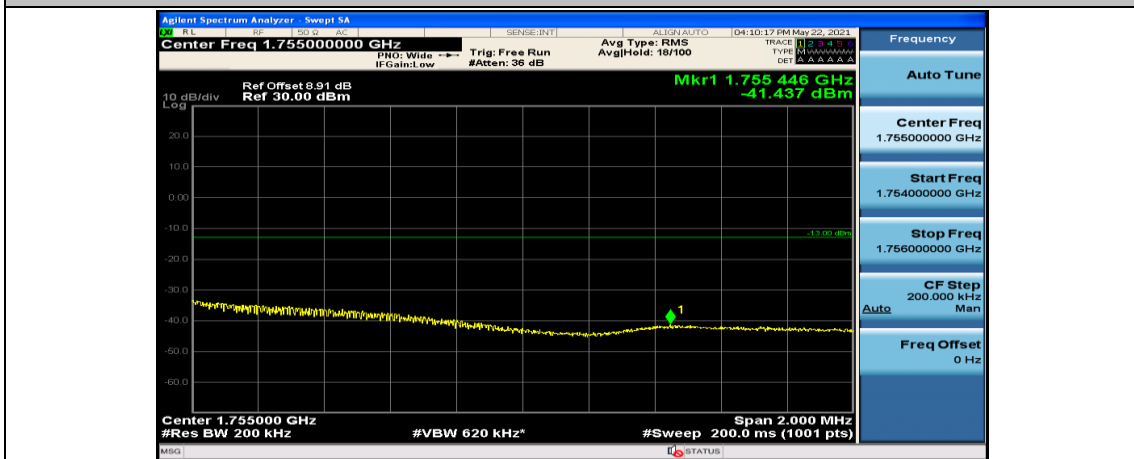

(Channel Bandwidth:20 MHz)\_LCH\_16QAM\_100RB#0

(Channel Bandwidth:20 MHz)\_HCH\_16QAM\_1RB#0

(Channel Bandwidth:20 MHz)\_HCH\_16QAM\_1RB#49

(Channel Bandwidth:20 MHz)\_HCH\_16QAM\_1RB#99

(Channel Bandwidth:20 MHz)\_HCH\_16QAM\_50RB#0