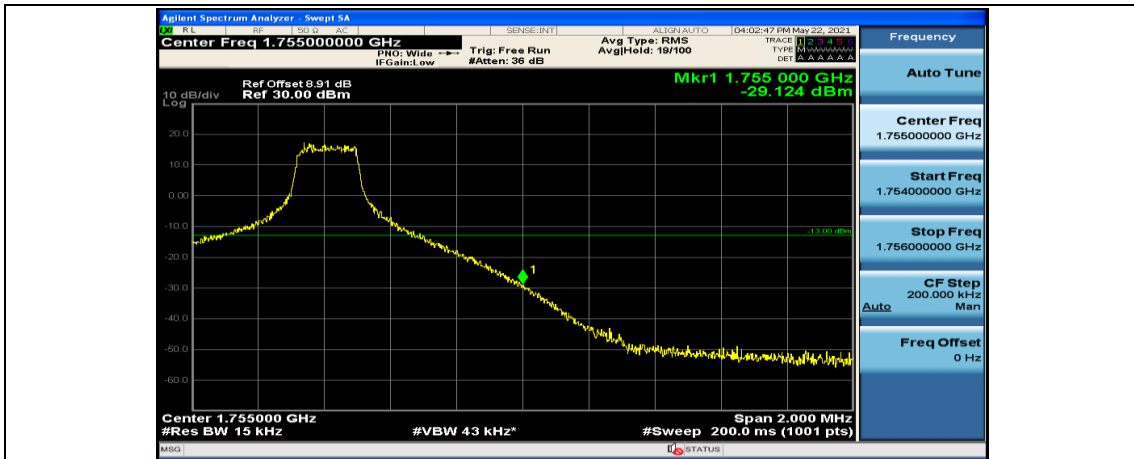

Channel Bandwidth: 10 MHz\_LCH\_QPSK\_50RB#0

Channel Bandwidth: 10 MHz\_HCH\_QPSK\_1RB#0

Channel Bandwidth: 10 MHz\_HCH\_QPSK\_1RB#24

Channel Bandwidth: 10 MHz\_HCH\_QPSK\_1RB#49

Channel Bandwidth: 10 MHz\_HCH\_16QAM\_25RB#12