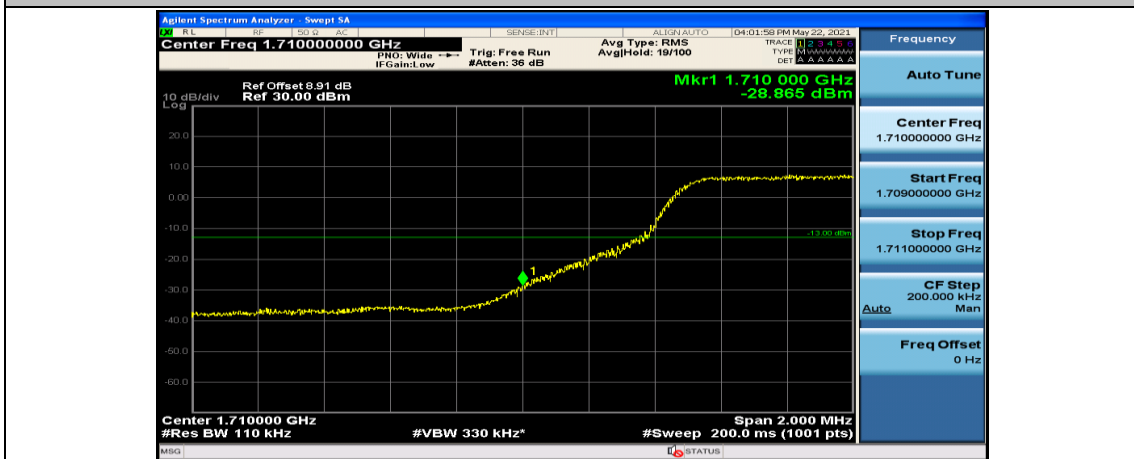

Channel Bandwidth: 10 MHz\_LCH\_QPSK\_50RB#0

Channel Bandwidth: 10 MHz\_HCH\_QPSK\_1RB#0

Channel Bandwidth: 10 MHz\_HCH\_QPSK\_1RB#24

Channel Bandwidth: 10 MHz\_HCH\_QPSK\_1RB#49

Channel Bandwidth: 10 MHz\_HCH\_16QAM\_25RB#12