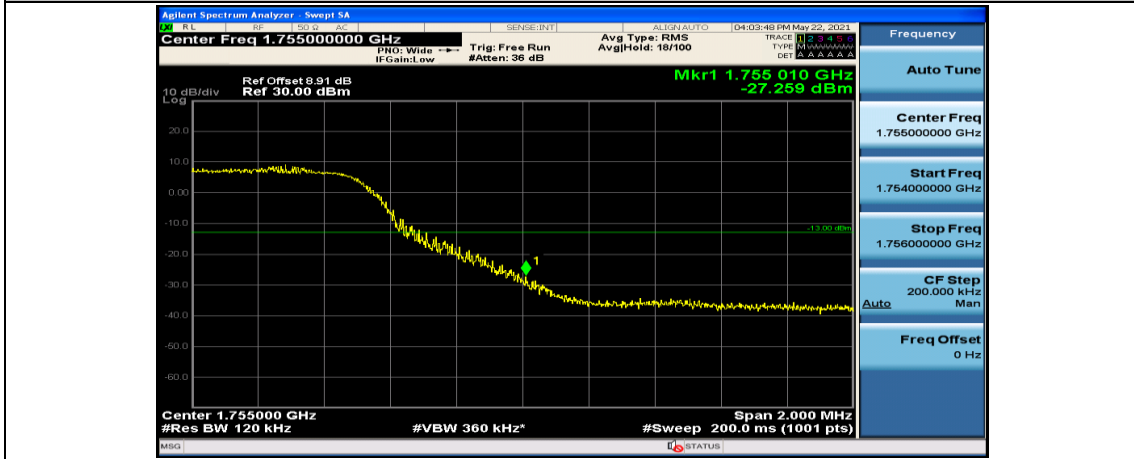

Channel Bandwidth: 10 MHz_HCH_16QAM_25RB#25