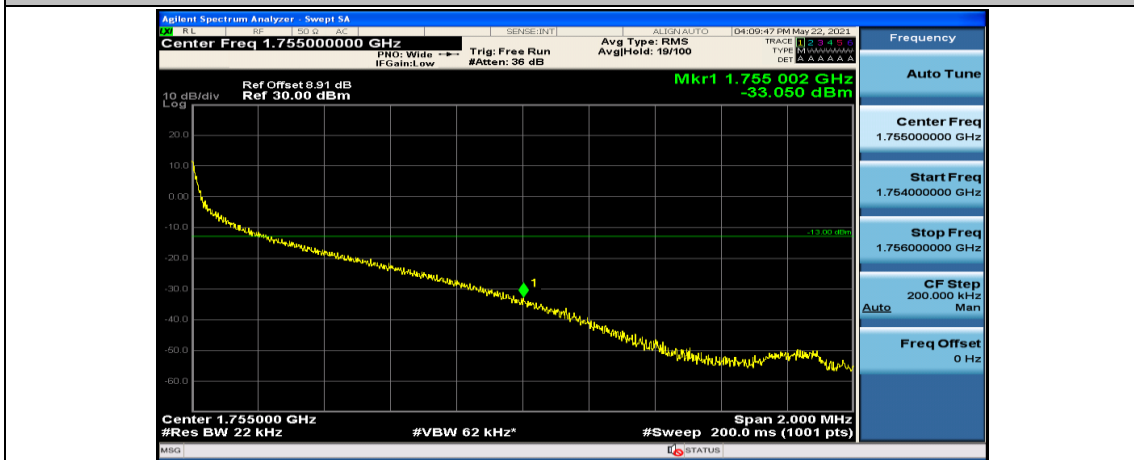

(Channel Bandwidth:20 MHz)\_LCH\_16QAM\_100RB#0

(Channel Bandwidth:20 MHz)\_HCH\_16QAM\_1RB#0

(Channel Bandwidth:20 MHz)\_HCH\_16QAM\_1RB#49

(Channel Bandwidth:20 MHz)\_HCH\_16QAM\_1RB#99

(Channel Bandwidth:20 MHz)\_HCH\_16QAM\_50RB#0