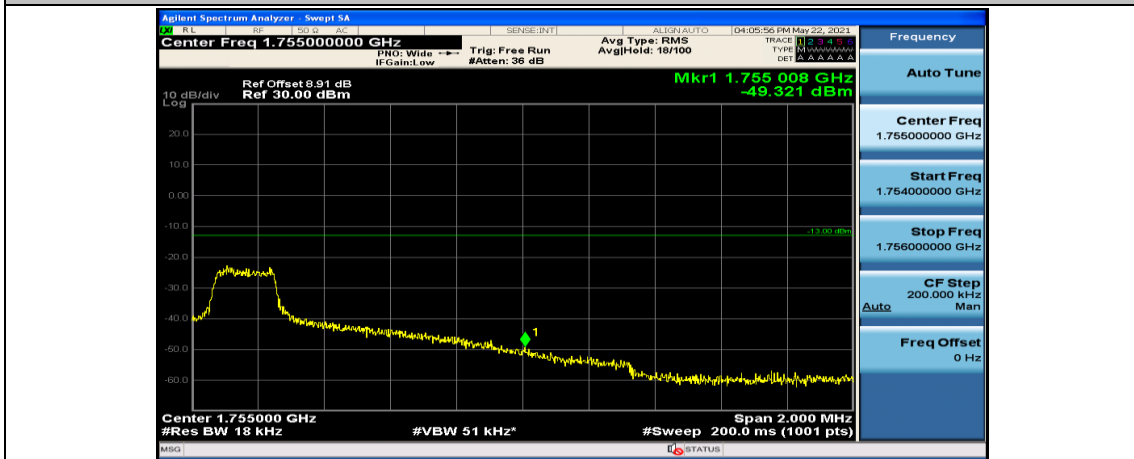

(Channel Bandwidth:15 MHz)\_LCH\_QPSK\_37RB#18

(Channel Bandwidth:15 MHz)\_LCH\_QPSK\_37RB#38

(Channel Bandwidth:15 MHz)\_LCH\_QPSK\_75RB#0

(Channel Bandwidth:15 MHz)\_HCH\_QPSK\_1RB#0

(Channel Bandwidth:15 MHz)\_HCH\_QPSK\_1RB#37