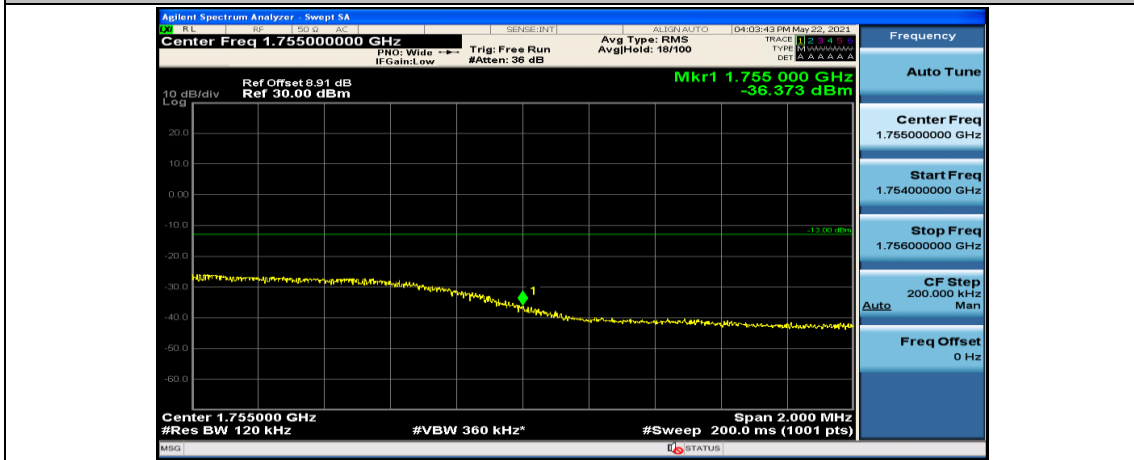

Channel Bandwidth: 10 MHz\_LCH\_QPSK\_50RB#0

Channel Bandwidth: 10 MHz\_HCH\_QPSK\_1RB#0

Channel Bandwidth: 10 MHz\_HCH\_QPSK\_1RB#24

Channel Bandwidth: 10 MHz\_HCH\_QPSK\_1RB#49

Channel Bandwidth: 10 MHz\_HCH\_16QAM\_25RB#12