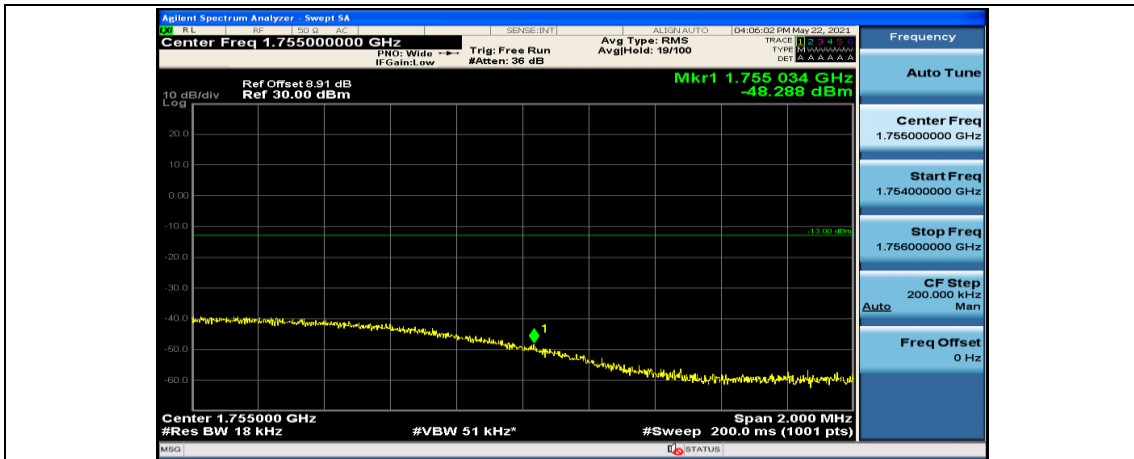

(Channel Bandwidth:15 MHz)\_LCH\_QPSK\_37RB#18

(Channel Bandwidth:15 MHz)\_LCH\_QPSK\_37RB#38

(Channel Bandwidth:15 MHz)\_LCH\_QPSK\_75RB#0

(Channel Bandwidth:15 MHz)\_HCH\_QPSK\_1RB#0

(Channel Bandwidth:15 MHz)\_HCH\_QPSK\_1RB#37