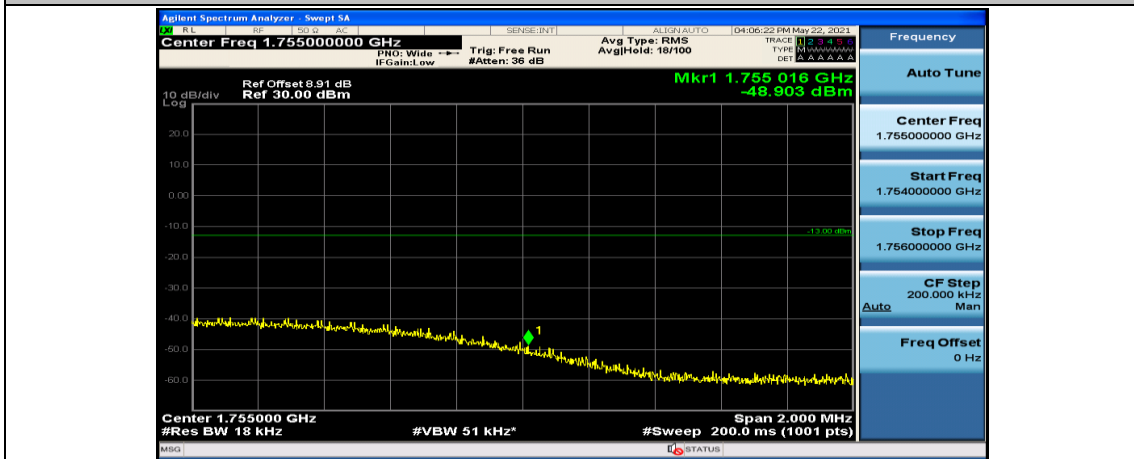

(Channel Bandwidth:15 MHz)\_LCH\_16QAM\_37RB#18

(Channel Bandwidth:15 MHz)\_LCH\_16QAM\_37RB#38

(Channel Bandwidth:15 MHz)\_LCH\_16QAM\_75RB#0

(Channel Bandwidth:15 MHz)\_HCH\_16QAM\_1RB#0

(Channel Bandwidth:15 MHz)\_HCH\_16QAM\_1RB#37