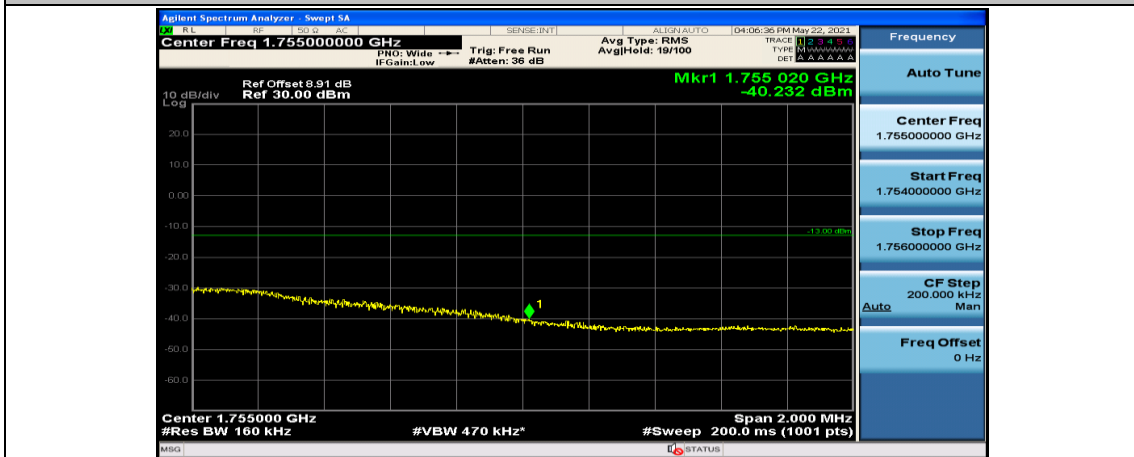

(Channel Bandwidth:15 MHz)_HCH_QPSK_37RB#0