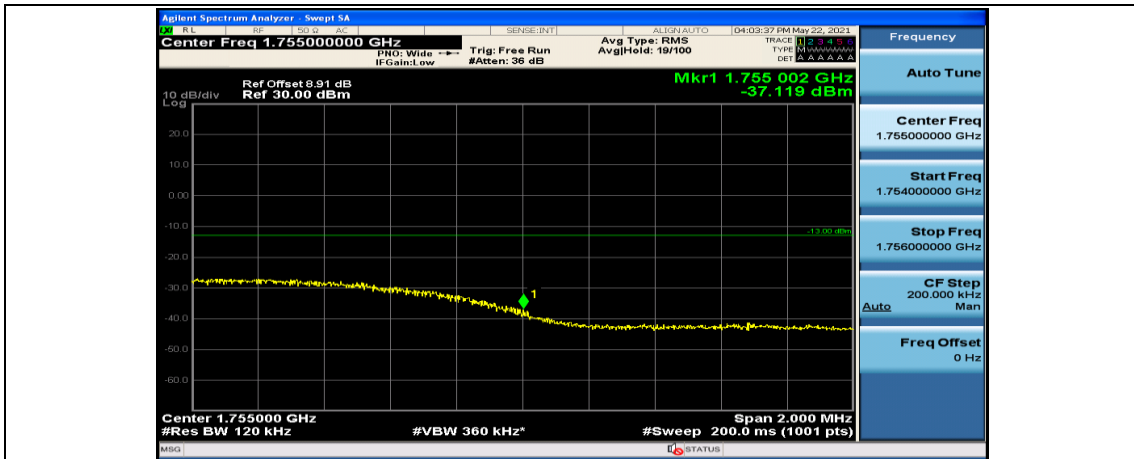

Channel Bandwidth: 10 MHz\_LCH\_QPSK\_50RB#0

Channel Bandwidth: 10 MHz\_HCH\_QPSK\_1RB#0

Channel Bandwidth: 10 MHz\_HCH\_QPSK\_1RB#24

Channel Bandwidth: 10 MHz\_HCH\_QPSK\_1RB#49

Channel Bandwidth: 10 MHz\_HCH\_16QAM\_25RB#12