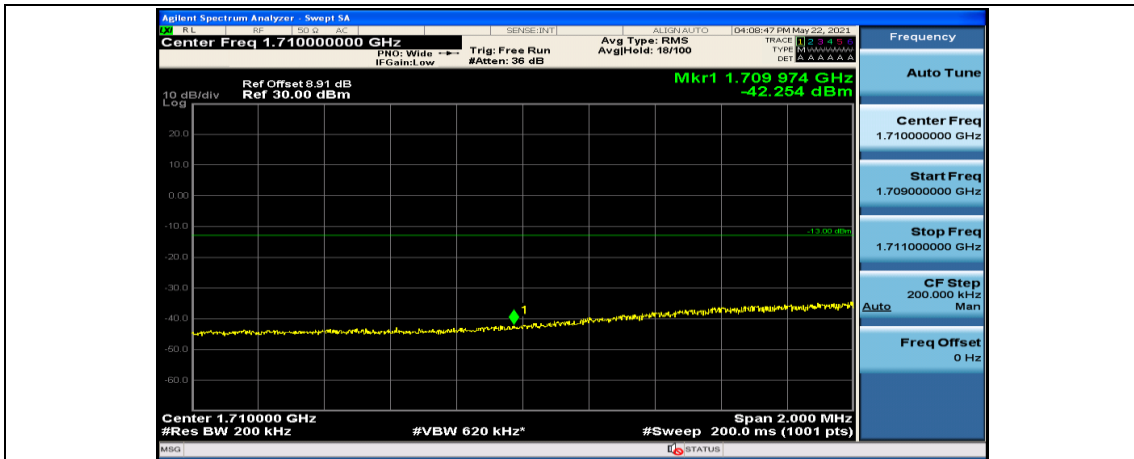

(Channel Bandwidth:20 MHz)\_LCH\_16QAM\_1RB#49

(Channel Bandwidth:20 MHz)\_LCH\_16QAM\_1RB#99

(Channel Bandwidth:20 MHz)\_LCH\_16QAM\_50RB#0

(Channel Bandwidth:20 MHz)\_LCH\_16QAM\_50RB#25

(Channel Bandwidth:20 MHz)\_LCH\_16QAM\_50RB#50