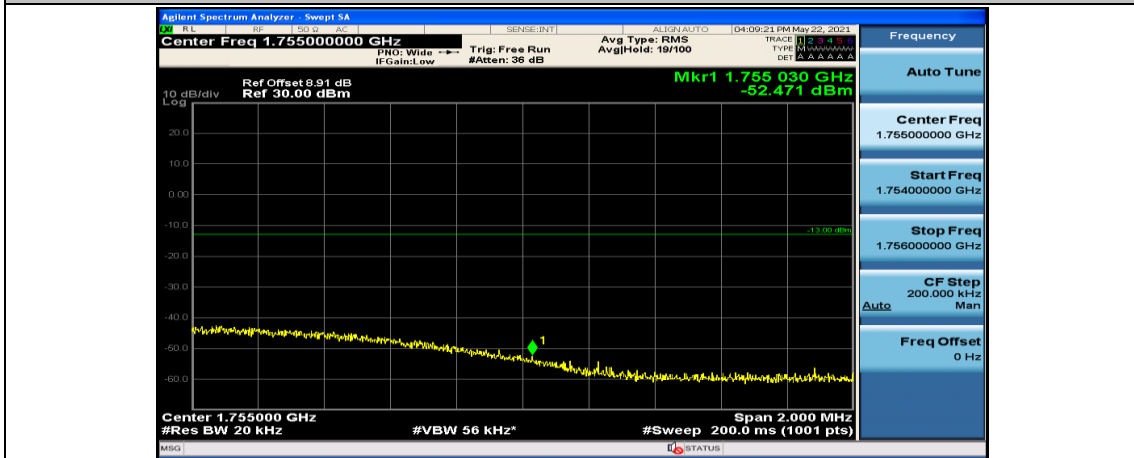

(Channel Bandwidth:20 MHz)\_LCH\_QPSK\_50RB#50

(Channel Bandwidth:20 MHz)\_LCH\_QPSK\_100RB#0

(Channel Bandwidth:20 MHz)\_HCH\_QPSK\_1RB#0

(Channel Bandwidth:20 MHz)\_HCH\_QPSK\_1RB#49

(Channel Bandwidth:20 MHz)\_HCH\_QPSK\_1RB#99