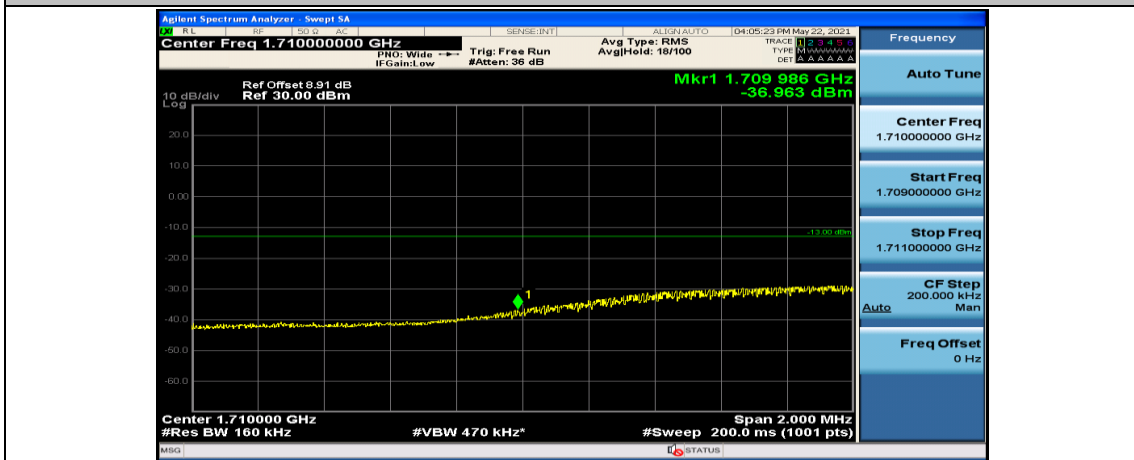

(Channel Bandwidth:15 MHz)\_HCH\_QPSK\_1RB#74

(Channel Bandwidth:15 MHz)\_HCH\_QPSK\_37RB#0

(Channel Bandwidth:15 MHz)\_HCH\_QPSK\_37RB#18

(Channel Bandwidth:15 MHz)\_HCH\_QPSK\_37RB#38

(Channel Bandwidth:15 MHz)\_HCH\_QPSK\_75RB#0

(Channel Bandwidth:15 MHz)\_LCH\_16QAM\_37RB#18

(Channel Bandwidth:15 MHz)\_LCH\_16QAM\_37RB#38

(Channel Bandwidth:15 MHz)\_LCH\_16QAM\_75RB#0

(Channel Bandwidth:15 MHz)\_HCH\_16QAM\_1RB#0

(Channel Bandwidth:15 MHz)\_HCH\_16QAM\_1RB#37