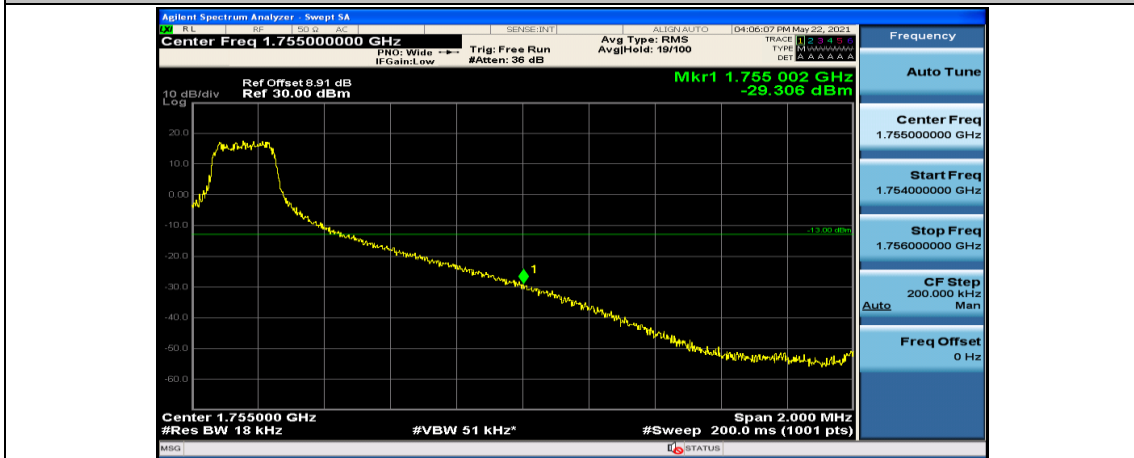

(Channel Bandwidth:15 MHz)\_LCH\_QPSK\_37RB#18

(Channel Bandwidth:15 MHz)\_LCH\_QPSK\_37RB#38

(Channel Bandwidth:15 MHz)\_LCH\_QPSK\_75RB#0

(Channel Bandwidth:15 MHz)\_HCH\_QPSK\_1RB#0

(Channel Bandwidth:15 MHz)\_HCH\_QPSK\_1RB#37

(Channel Bandwidth:15 MHz)\_HCH\_QPSK\_1RB#74

(Channel Bandwidth:15 MHz)\_HCH\_QPSK\_37RB#0

(Channel Bandwidth:15 MHz)\_HCH\_QPSK\_37RB#18

(Channel Bandwidth:15 MHz)\_HCH\_QPSK\_37RB#38

(Channel Bandwidth:15 MHz)\_HCH\_QPSK\_75RB#0