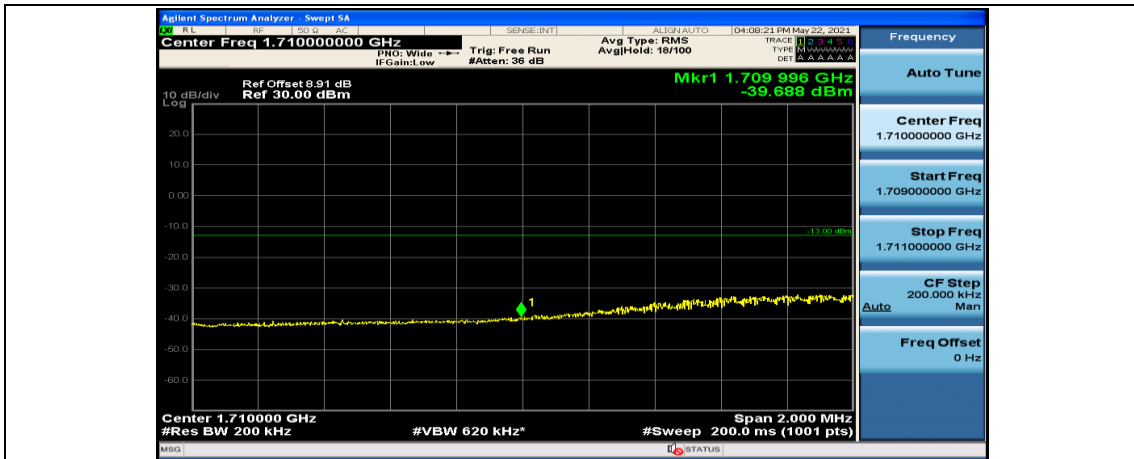

### Channel Bandwidth: 20 MHz

(Channel Bandwidth:20 MHz)\_LCH\_QPSK\_1RB#49

(Channel Bandwidth:20 MHz)\_LCH\_QPSK\_1RB#99

(Channel Bandwidth:20 MHz)\_LCH\_QPSK\_50RB#0

(Channel Bandwidth:20 MHz)\_LCH\_QPSK\_50RB#25