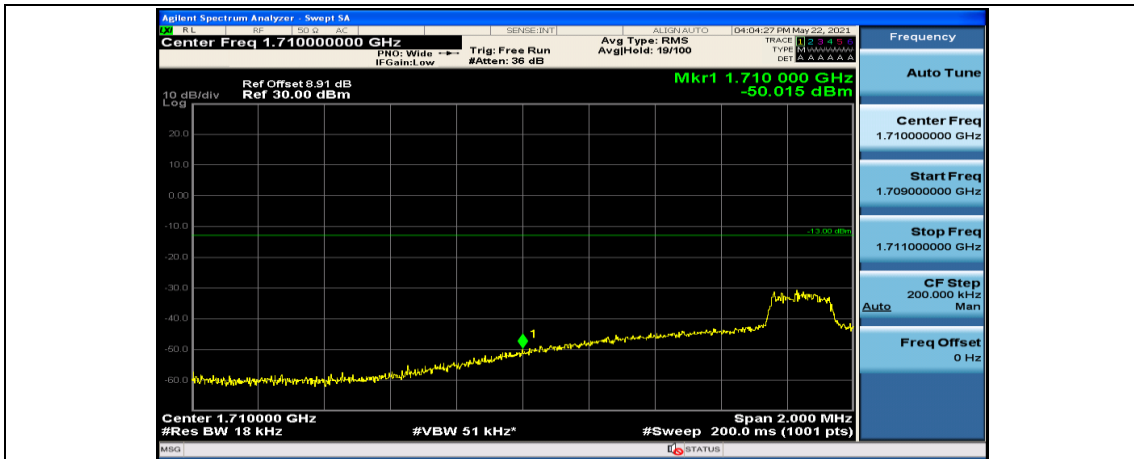

Channel Bandwidth: 10 MHz\_HCH\_16QAM\_25RB#25

Channel Bandwidth: 10 MHz\_HCH\_16QAM\_50RB#0

Channel Bandwidth: 15 MHz

(Channel Bandwidth:15 MHz)\_LCH\_QPSK\_1RB#74

(Channel Bandwidth:15 MHz)\_LCH\_QPSK\_37RB#0

(Channel Bandwidth:15 MHz)\_LCH\_QPSK\_37RB#18

(Channel Bandwidth:15 MHz)\_LCH\_QPSK\_37RB#38

(Channel Bandwidth:15 MHz)\_LCH\_QPSK\_75RB#0

(Channel Bandwidth:15 MHz)\_HCH\_QPSK\_1RB#0

(Channel Bandwidth:15 MHz)\_HCH\_QPSK\_1RB#37