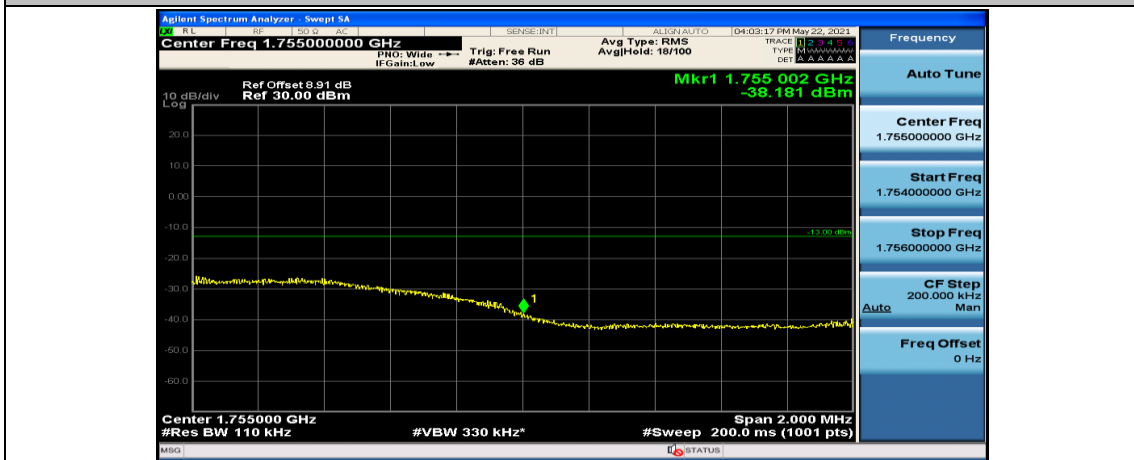

Channel Bandwidth: 10 MHz\_LCH\_QPSK\_50RB#0

Channel Bandwidth: 10 MHz\_HCH\_QPSK\_1RB#0

Channel Bandwidth: 10 MHz\_HCH\_QPSK\_1RB#24

Channel Bandwidth: 10 MHz\_HCH\_QPSK\_1RB#49

Channel Bandwidth: 10 MHz\_HCH\_16QAM\_25RB#12