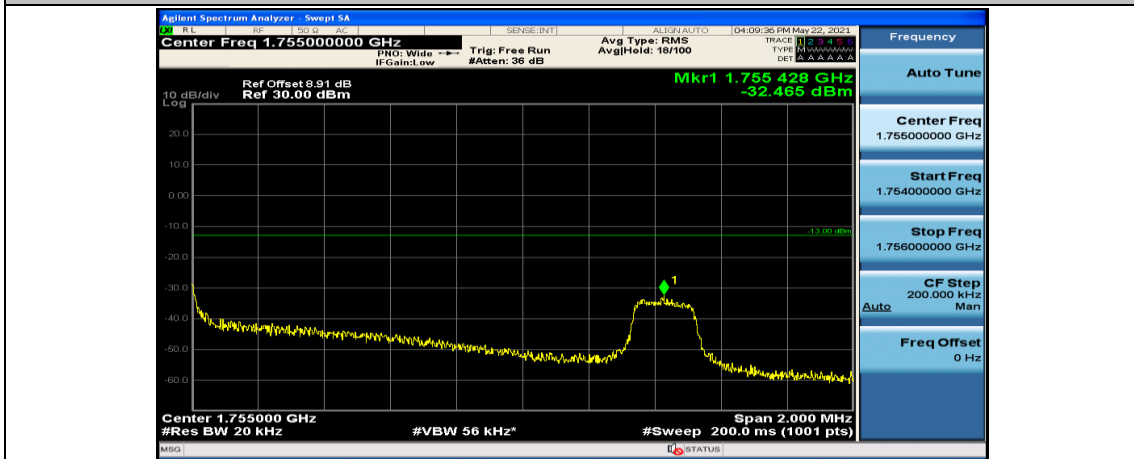

(Channel Bandwidth:20 MHz)\_LCH\_16QAM\_1RB#49

(Channel Bandwidth:20 MHz)\_LCH\_16QAM\_1RB#99

(Channel Bandwidth:20 MHz)\_LCH\_16QAM\_50RB#0

(Channel Bandwidth:20 MHz)\_LCH\_16QAM\_50RB#25

(Channel Bandwidth:20 MHz)\_LCH\_16QAM\_50RB#50

(Channel Bandwidth:20 MHz)\_LCH\_16QAM\_100RB#0

(Channel Bandwidth:20 MHz)\_HCH\_16QAM\_1RB#0

(Channel Bandwidth:20 MHz)\_HCH\_16QAM\_1RB#49

(Channel Bandwidth:20 MHz)\_HCH\_16QAM\_1RB#99

(Channel Bandwidth:20 MHz)\_HCH\_16QAM\_50RB#0