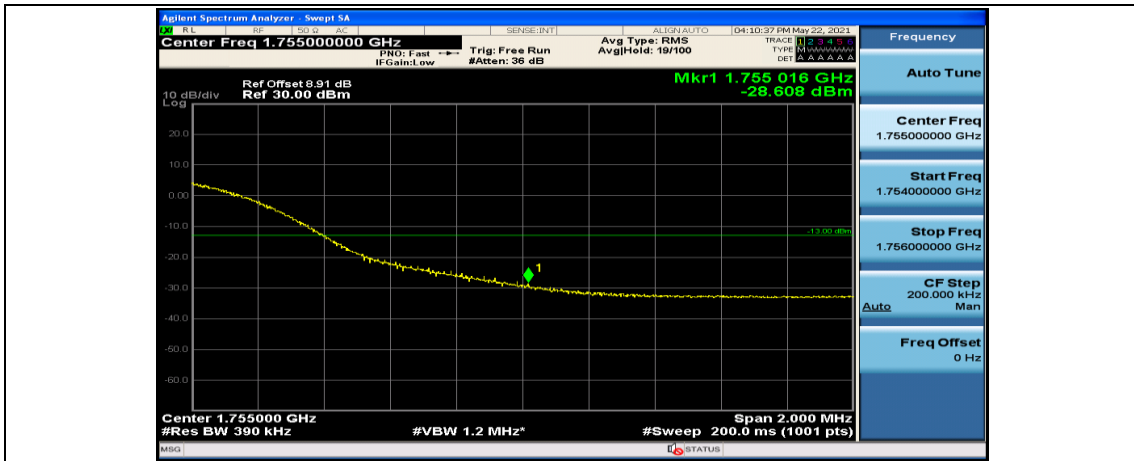

(Channel Bandwidth:20 MHz)\_HCH\_QPSK\_50RB#0

(Channel Bandwidth:20 MHz)\_HCH\_QPSK\_50RB#25

(Channel Bandwidth:20 MHz)\_HCH\_QPSK\_50RB#50

(Channel Bandwidth:20 MHz)\_HCH\_QPSK\_100RB#0

(Channel Bandwidth:20 MHz)\_LCH\_16QAM\_1RB#0