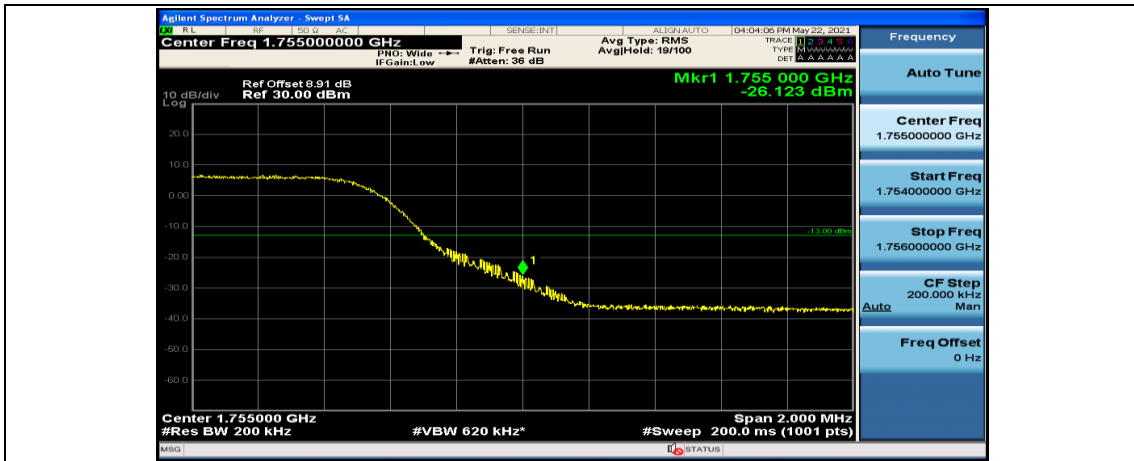

Channel Bandwidth: 10 MHz_HCH_16QAM_50RB#0