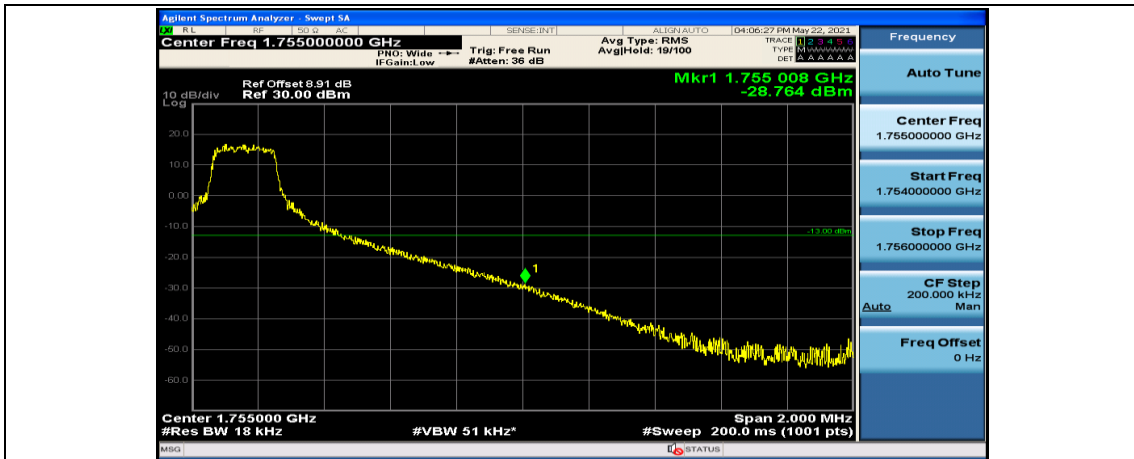

(Channel Bandwidth:15 MHz)_HCH_16QAM_1RB#74