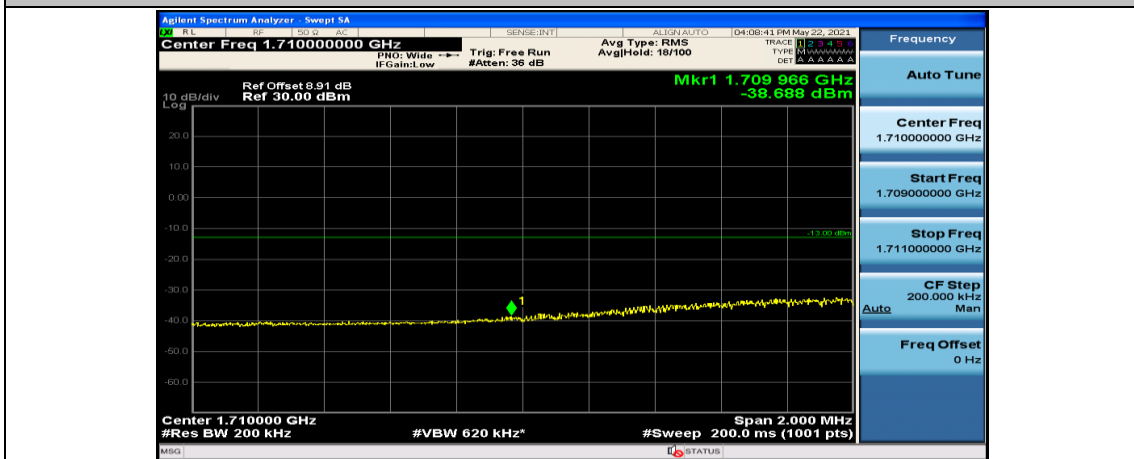

(Channel Bandwidth:20 MHz)\_LCH\_16QAM\_1RB#49

(Channel Bandwidth:20 MHz)\_LCH\_16QAM\_1RB#99

(Channel Bandwidth:20 MHz)\_LCH\_16QAM\_50RB#0

(Channel Bandwidth:20 MHz)\_LCH\_16QAM\_50RB#25

(Channel Bandwidth:20 MHz)\_LCH\_16QAM\_50RB#50