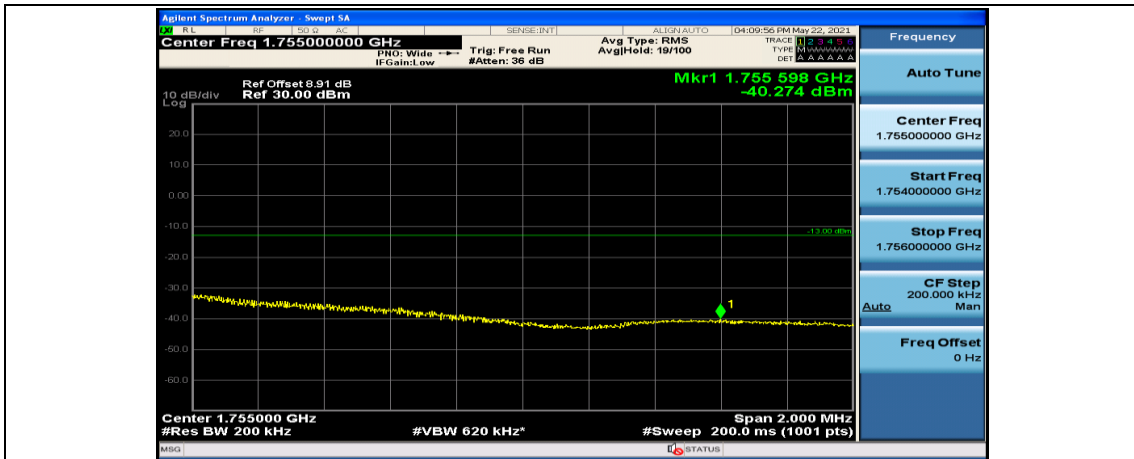

(Channel Bandwidth:20 MHz)_HCH_QPSK_50RB#0