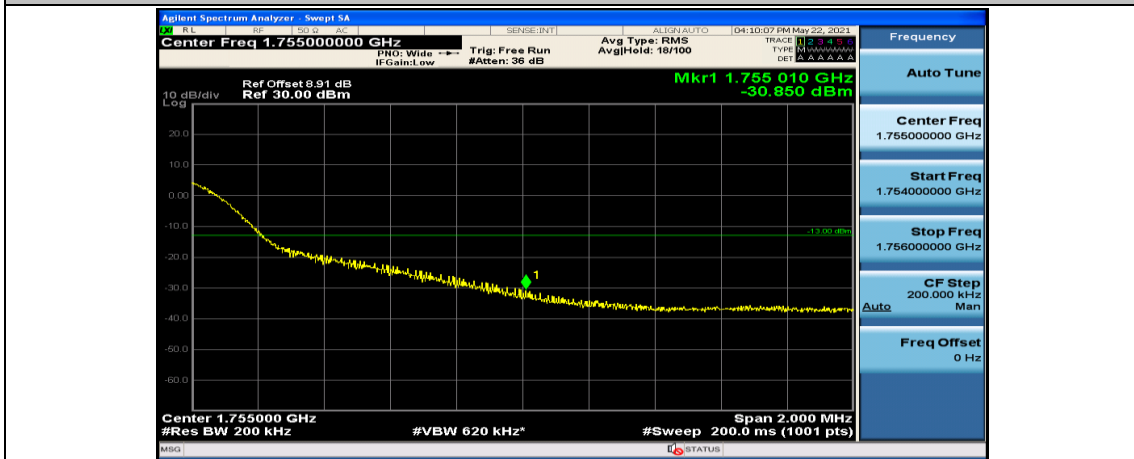

(Channel Bandwidth:20 MHz)_HCH_QPSK_50RB#50