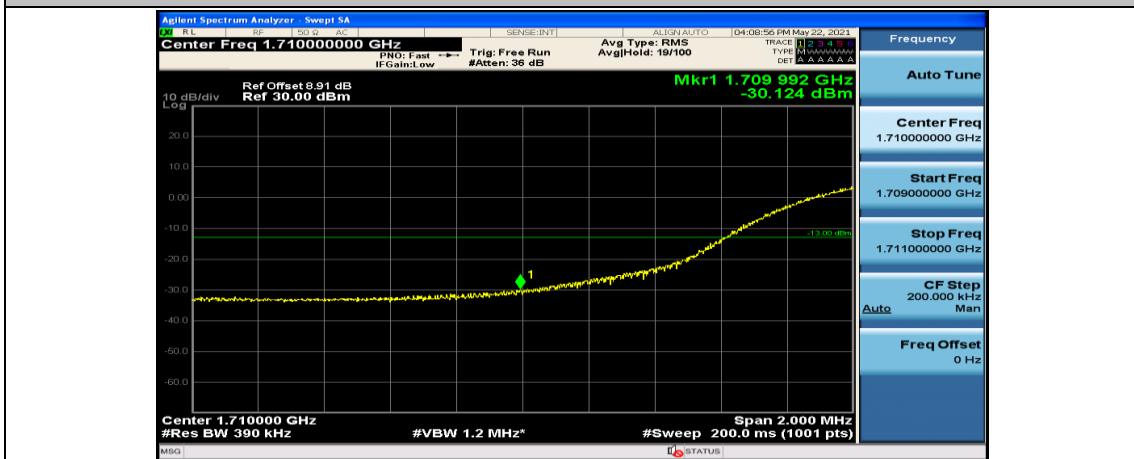

(Channel Bandwidth:20 MHz)_LCH_QPSK_100RB#0