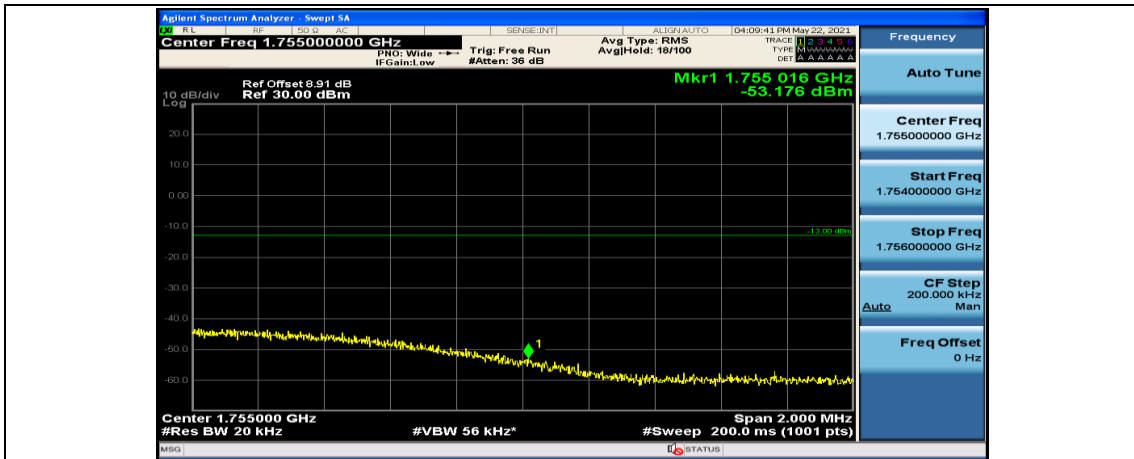

(Channel Bandwidth:20 MHz)_HCH_16QAM_1RB#49