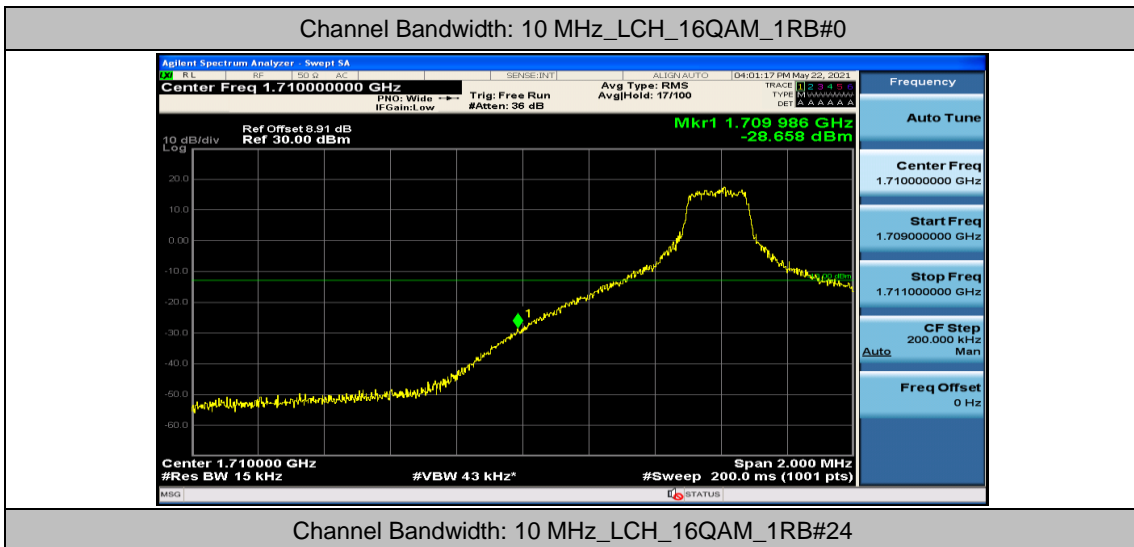

Channel Bandwidth: 10 MHz\_LCH\_QPSK\_50RB#0

Channel Bandwidth: 10 MHz\_HCH\_QPSK\_1RB#0

Channel Bandwidth: 10 MHz\_HCH\_QPSK\_1RB#24

Channel Bandwidth: 10 MHz\_HCH\_QPSK\_1RB#49

Channel Bandwidth: 10 MHz\_HCH\_16QAM\_25RB#12