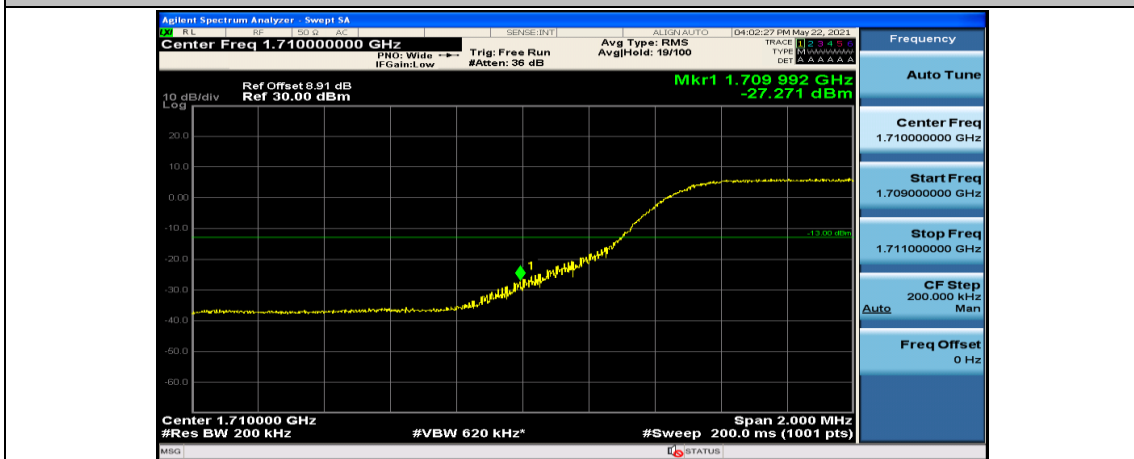

Channel Bandwidth: 10 MHz\_LCH\_QPSK\_50RB#0

Channel Bandwidth: 10 MHz\_HCH\_QPSK\_1RB#0

Channel Bandwidth: 10 MHz\_HCH\_QPSK\_1RB#24

Channel Bandwidth: 10 MHz\_HCH\_QPSK\_1RB#49

Channel Bandwidth: 10 MHz\_HCH\_16QAM\_25RB#12