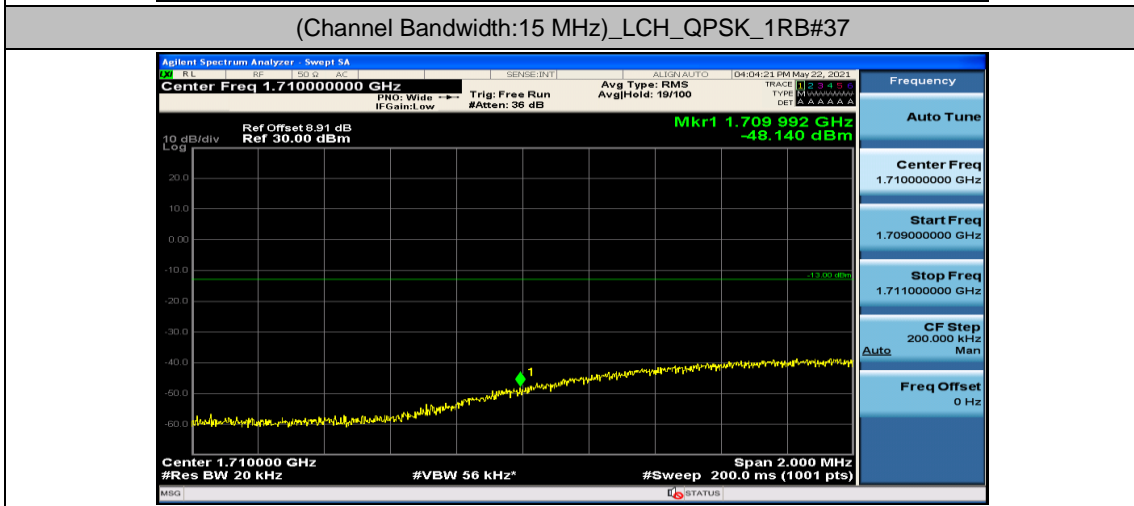

Channel Bandwidth: 15 MHz