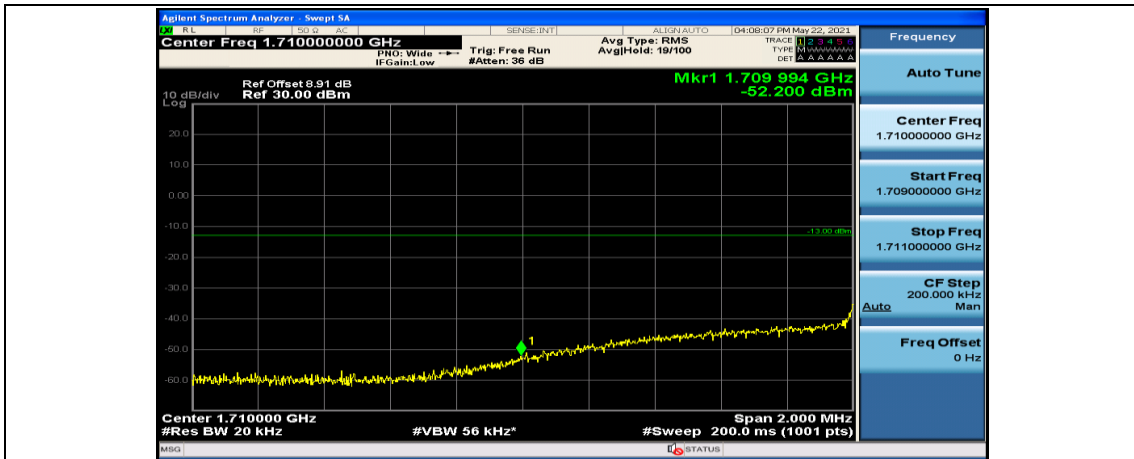

(Channel Bandwidth:20 MHz)_LCH_16QAM_1RB#99