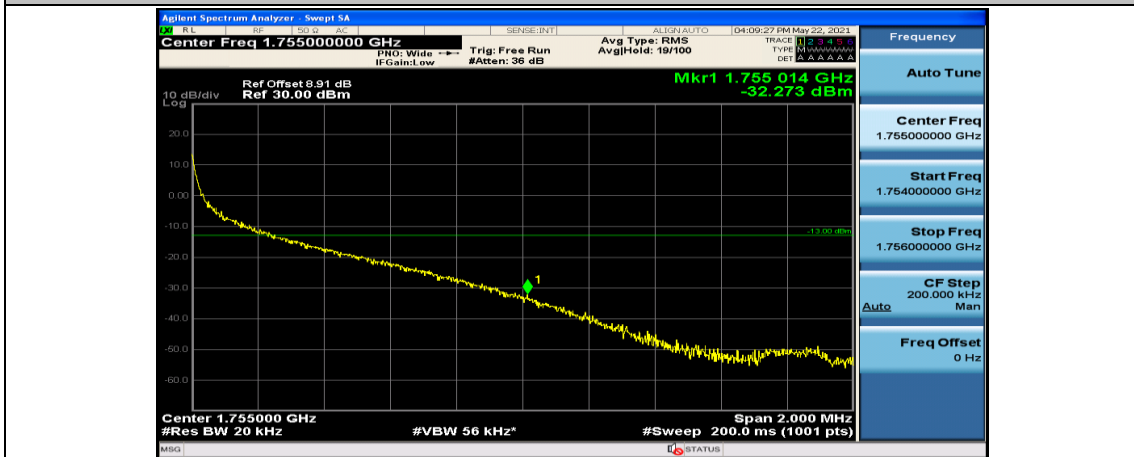

(Channel Bandwidth:20 MHz)\_LCH\_QPSK\_50RB#50

(Channel Bandwidth:20 MHz)\_LCH\_QPSK\_100RB#0

(Channel Bandwidth:20 MHz)\_HCH\_QPSK\_1RB#0

(Channel Bandwidth:20 MHz)\_HCH\_QPSK\_1RB#49

(Channel Bandwidth:20 MHz)\_HCH\_QPSK\_1RB#99