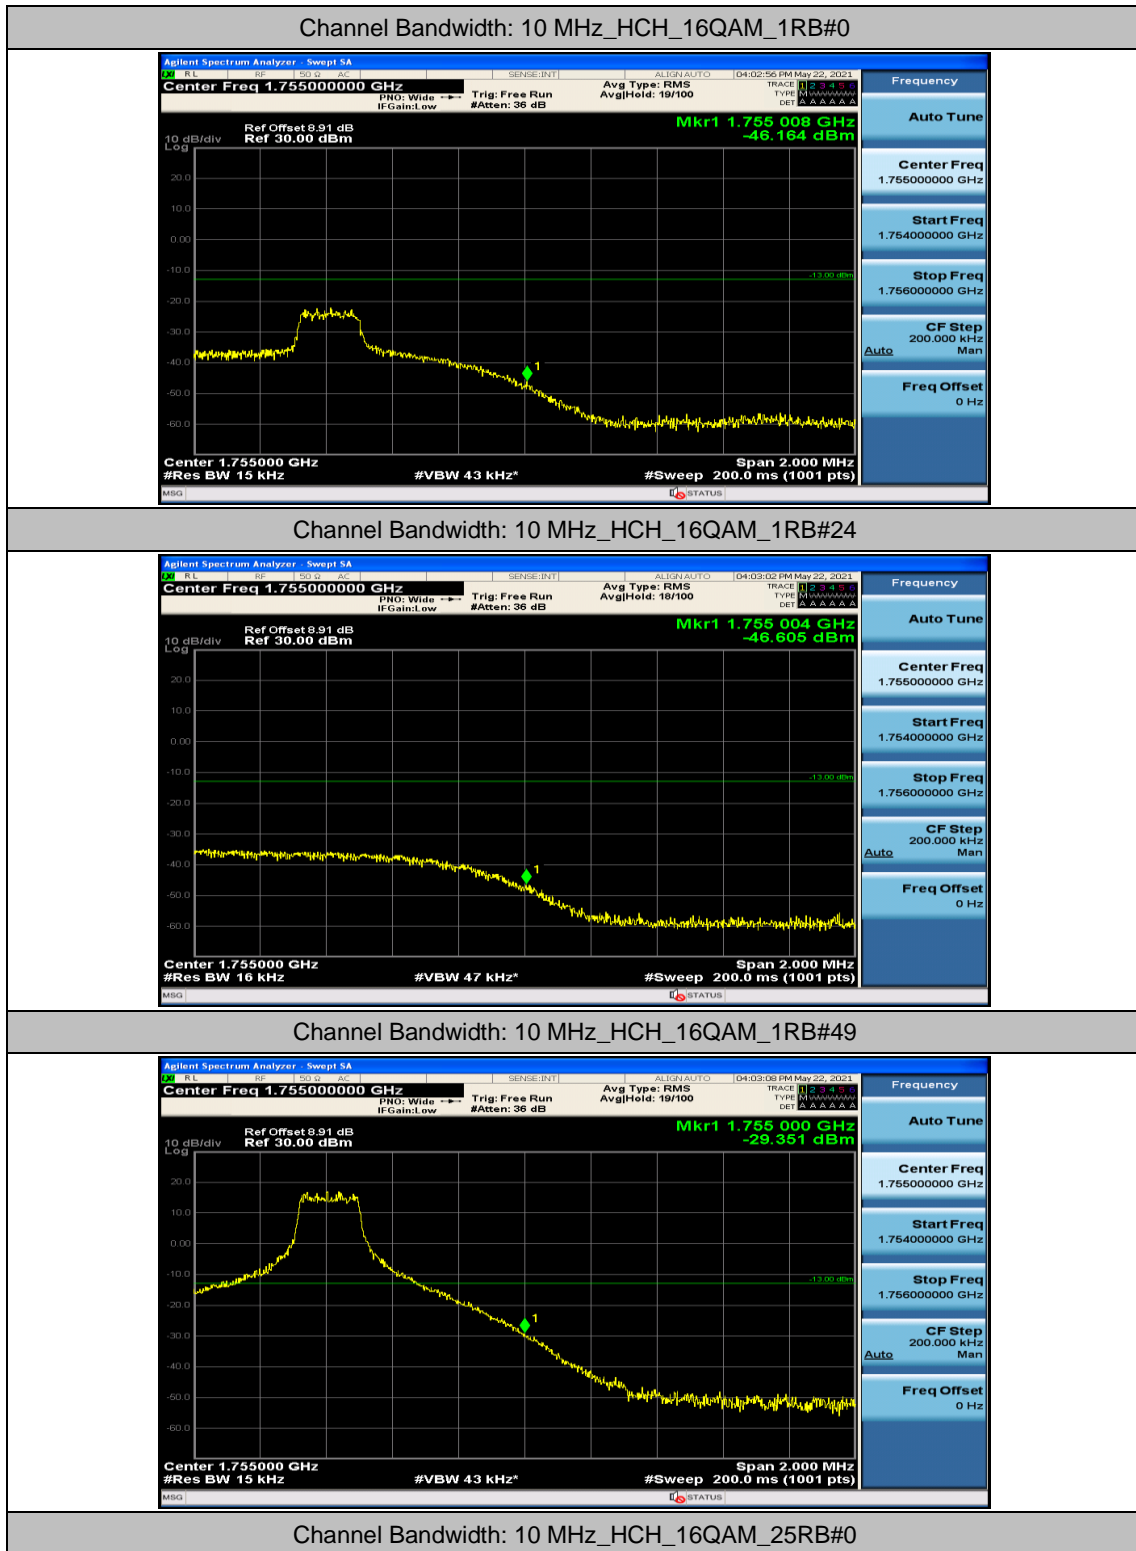

(Channel Bandwidth: 5 MHz)\_HCH\_16QAM\_12RB#13

(Channel Bandwidth: 5 MHz)\_HCH\_16QAM\_25RB#0

**Channel Bandwidth: 10 MHz**

Channel Bandwidth: 10 MHz\_LCH\_QPSK\_25RB#12

Channel Bandwidth: 10 MHz\_LCH\_QPSK\_25RB#25

Channel Bandwidth: 10 MHz\_LCH\_QPSK\_50RB#0

Channel Bandwidth: 10 MHz\_HCH\_QPSK\_1RB#0

Channel Bandwidth: 10 MHz\_HCH\_QPSK\_1RB#24

Channel Bandwidth: 10 MHz\_HCH\_QPSK\_1RB#49

Channel Bandwidth: 10 MHz\_HCH\_16QAM\_25RB#12

Channel Bandwidth: 10 MHz\_HCH\_16QAM\_25RB#25

Channel Bandwidth: 10 MHz\_HCH\_16QAM\_50RB#0

Channel Bandwidth: 15 MHz

(Channel Bandwidth:15 MHz)\_LCH\_QPSK\_1RB#74

(Channel Bandwidth:15 MHz)\_LCH\_QPSK\_37RB#0

(Channel Bandwidth:15 MHz)\_LCH\_QPSK\_37RB#18

(Channel Bandwidth:15 MHz)\_LCH\_QPSK\_37RB#38

(Channel Bandwidth:15 MHz)\_LCH\_QPSK\_75RB#0

(Channel Bandwidth:15 MHz)\_HCH\_QPSK\_1RB#0

(Channel Bandwidth:15 MHz)\_HCH\_QPSK\_1RB#37