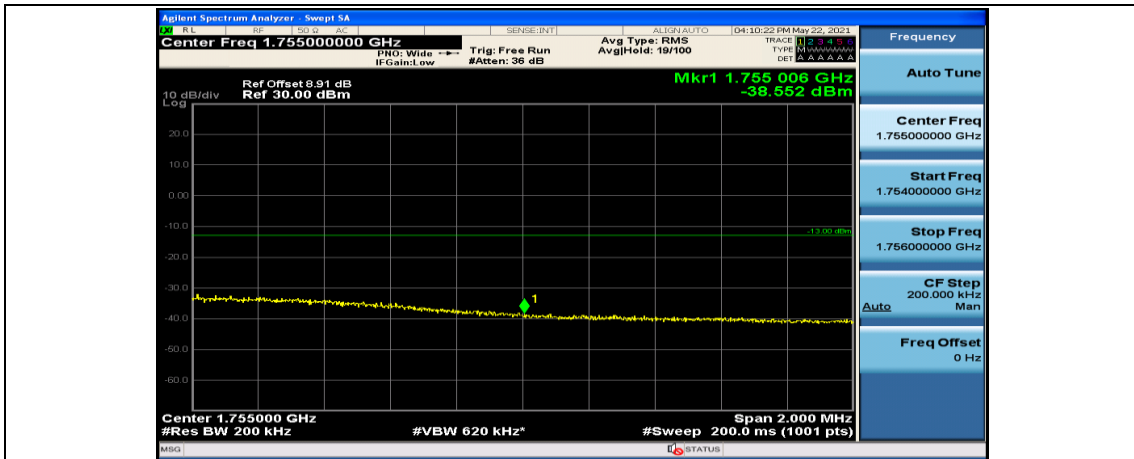

(Channel Bandwidth:20 MHz)_HCH_16QAM_50RB#25