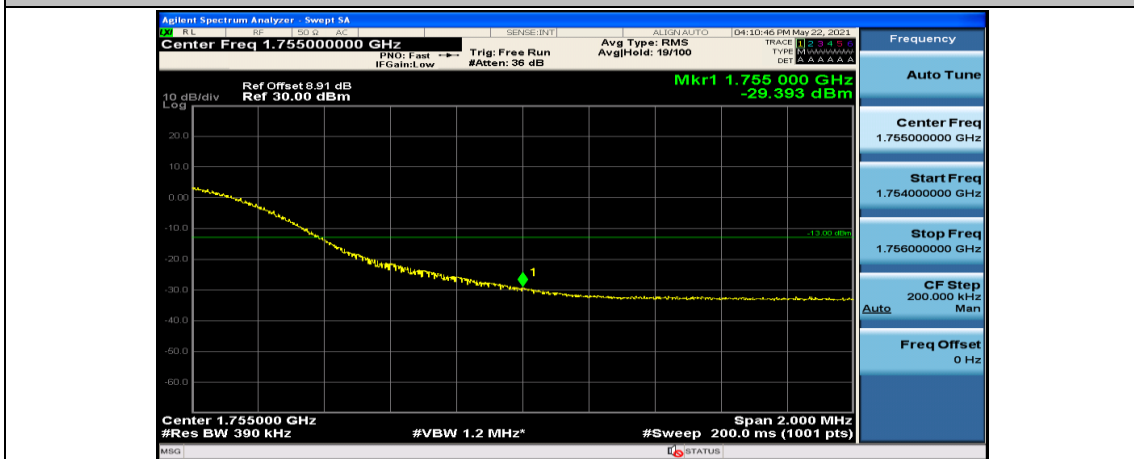

(Channel Bandwidth:20 MHz)_HCH_16QAM_100RB#0