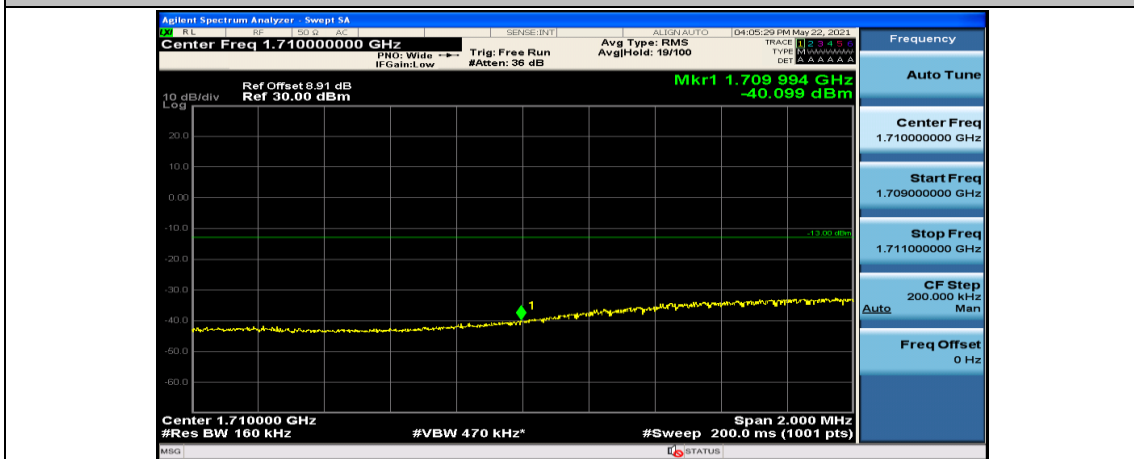

(Channel Bandwidth:15 MHz)\_HCH\_QPSK\_1RB#74

(Channel Bandwidth:15 MHz)\_HCH\_QPSK\_37RB#0

(Channel Bandwidth:15 MHz)\_HCH\_QPSK\_37RB#18

(Channel Bandwidth:15 MHz)\_HCH\_QPSK\_37RB#38

(Channel Bandwidth:15 MHz)\_HCH\_QPSK\_75RB#0

(Channel Bandwidth:15 MHz)\_LCH\_16QAM\_37RB#18

(Channel Bandwidth:15 MHz)\_LCH\_16QAM\_37RB#38

(Channel Bandwidth:15 MHz)\_LCH\_16QAM\_75RB#0

(Channel Bandwidth:15 MHz)\_HCH\_16QAM\_1RB#0

(Channel Bandwidth:15 MHz)\_HCH\_16QAM\_1RB#37