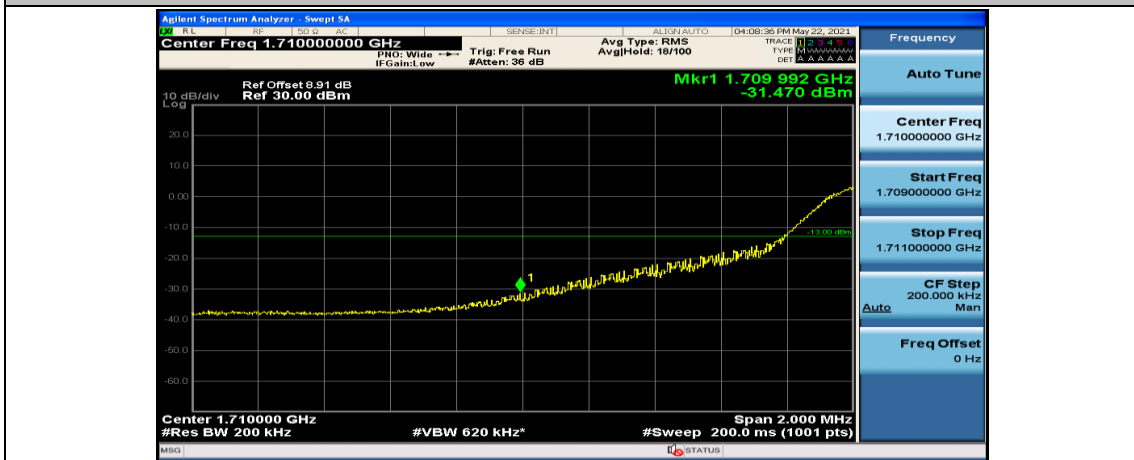

(Channel Bandwidth:20 MHz)_LCH_16QAM_50RB#0