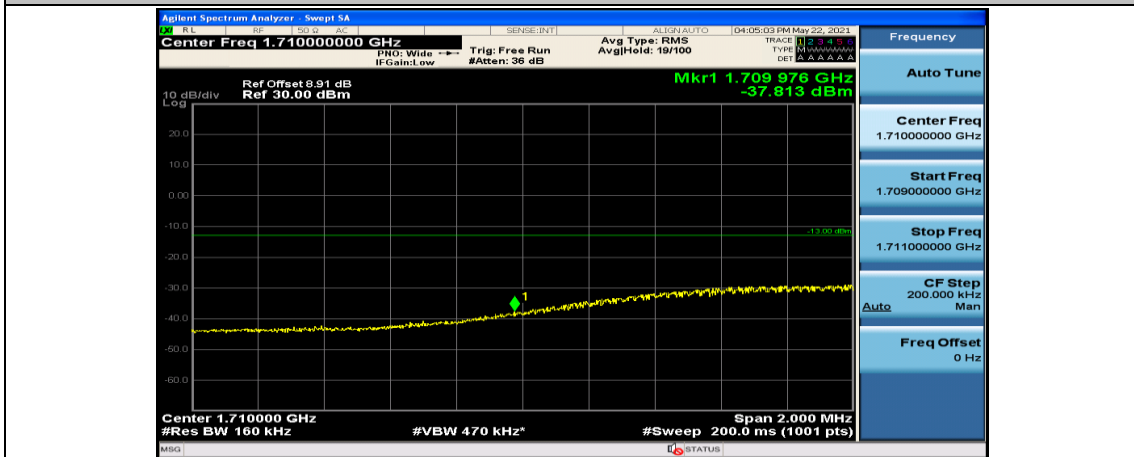

Channel Bandwidth: 10 MHz\_HCH\_16QAM\_25RB#25

Channel Bandwidth: 10 MHz\_HCH\_16QAM\_50RB#0

Channel Bandwidth: 15 MHz

(Channel Bandwidth:15 MHz)\_LCH\_QPSK\_1RB#74

(Channel Bandwidth:15 MHz)\_LCH\_QPSK\_37RB#0

(Channel Bandwidth:15 MHz)\_LCH\_QPSK\_37RB#18

(Channel Bandwidth:15 MHz)\_LCH\_QPSK\_37RB#38

(Channel Bandwidth:15 MHz)\_LCH\_QPSK\_75RB#0

(Channel Bandwidth:15 MHz)\_HCH\_QPSK\_1RB#0

(Channel Bandwidth:15 MHz)\_HCH\_QPSK\_1RB#37