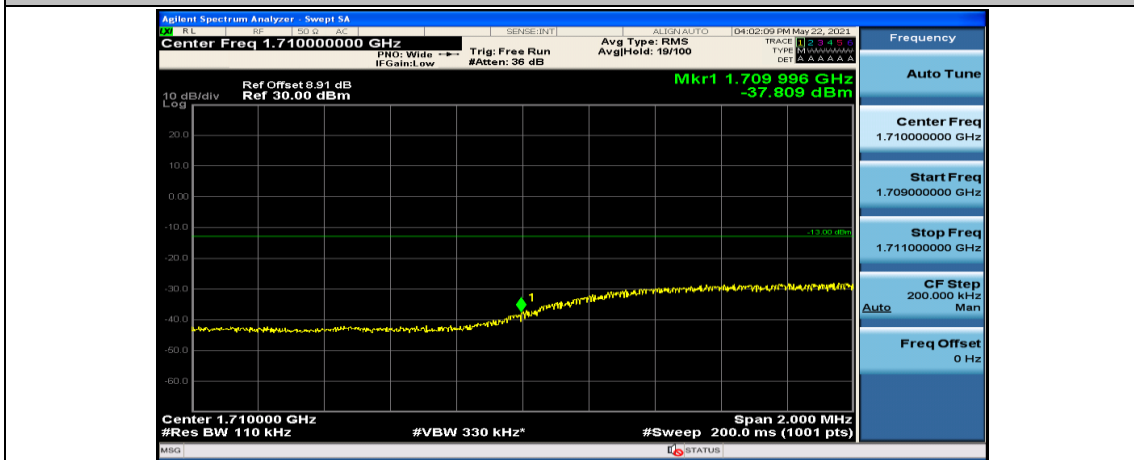

Channel Bandwidth: 10 MHz\_LCH\_QPSK\_50RB#0

Channel Bandwidth: 10 MHz\_HCH\_QPSK\_1RB#0

Channel Bandwidth: 10 MHz\_HCH\_QPSK\_1RB#24

Channel Bandwidth: 10 MHz\_HCH\_QPSK\_1RB#49

Channel Bandwidth: 10 MHz\_HCH\_16QAM\_25RB#12