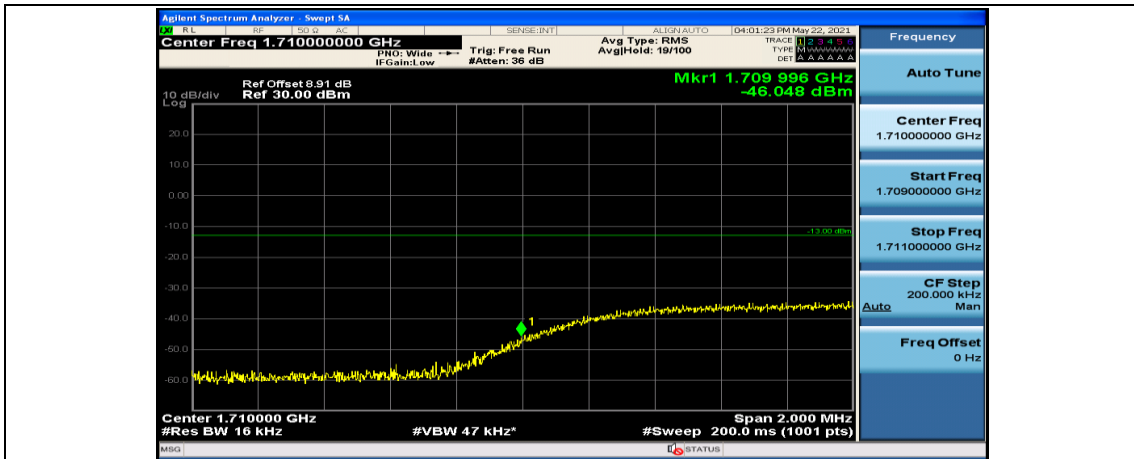

Channel Bandwidth: 10 MHz\_LCH\_QPSK\_50RB#0

Channel Bandwidth: 10 MHz\_HCH\_QPSK\_1RB#0

Channel Bandwidth: 10 MHz\_HCH\_QPSK\_1RB#24

Channel Bandwidth: 10 MHz\_HCH\_QPSK\_1RB#49

Channel Bandwidth: 10 MHz\_HCH\_16QAM\_25RB#12