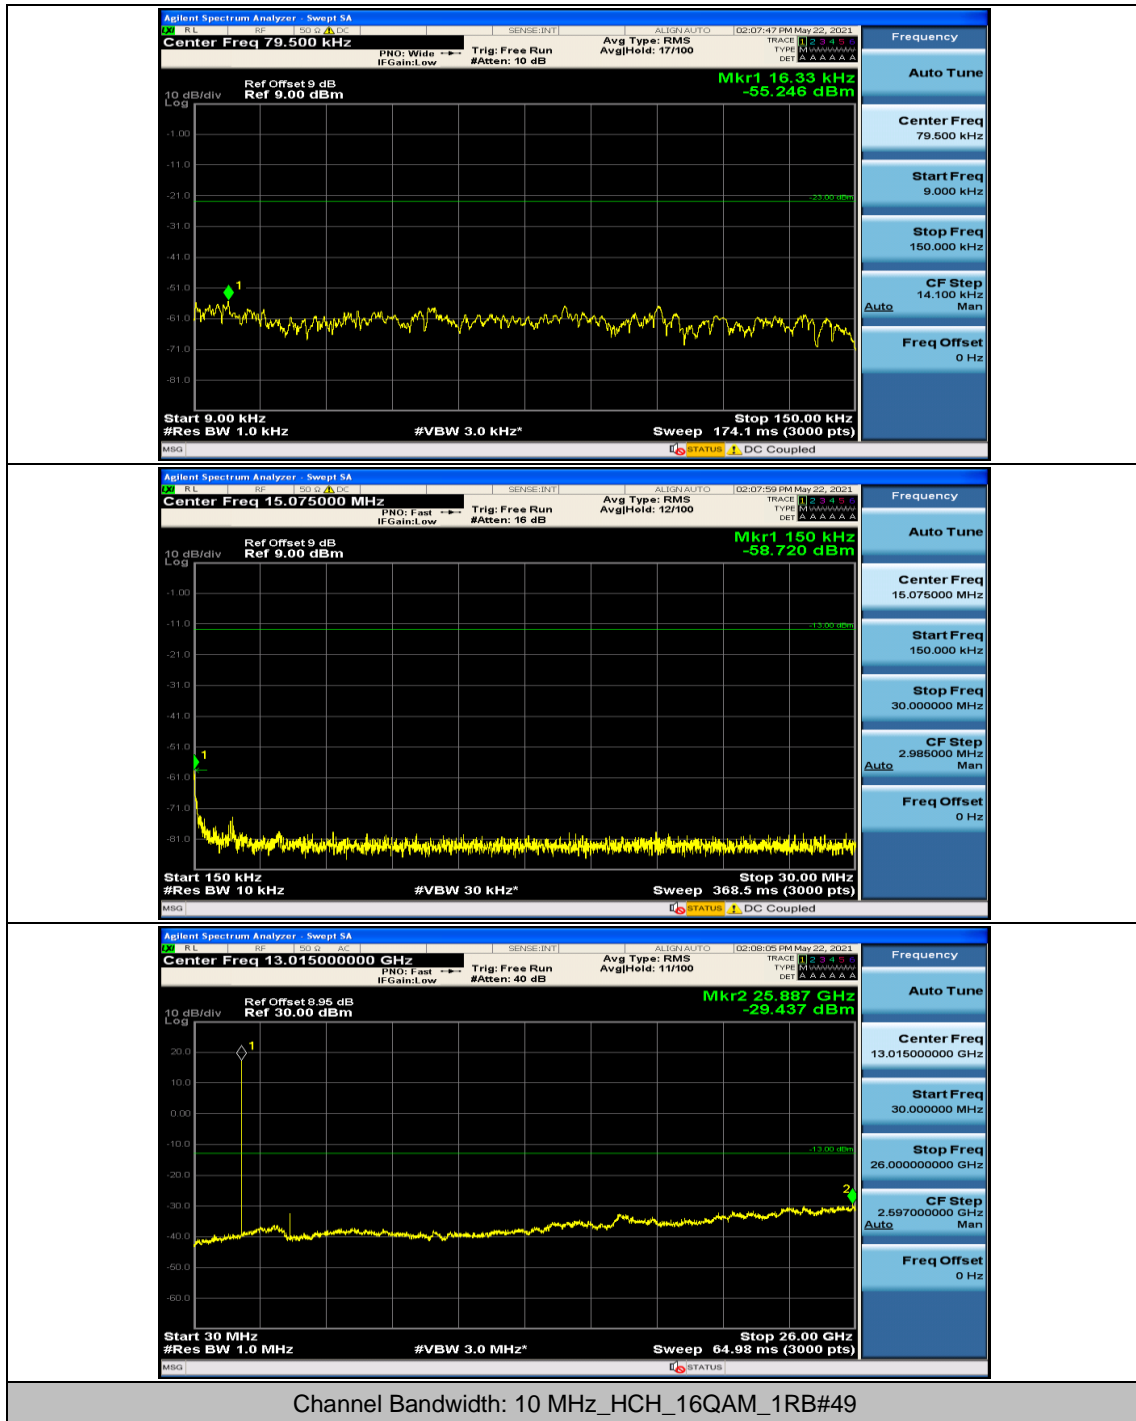

### Channel Bandwidth: 10 MHz

### Channel Bandwidth: 15 MHz