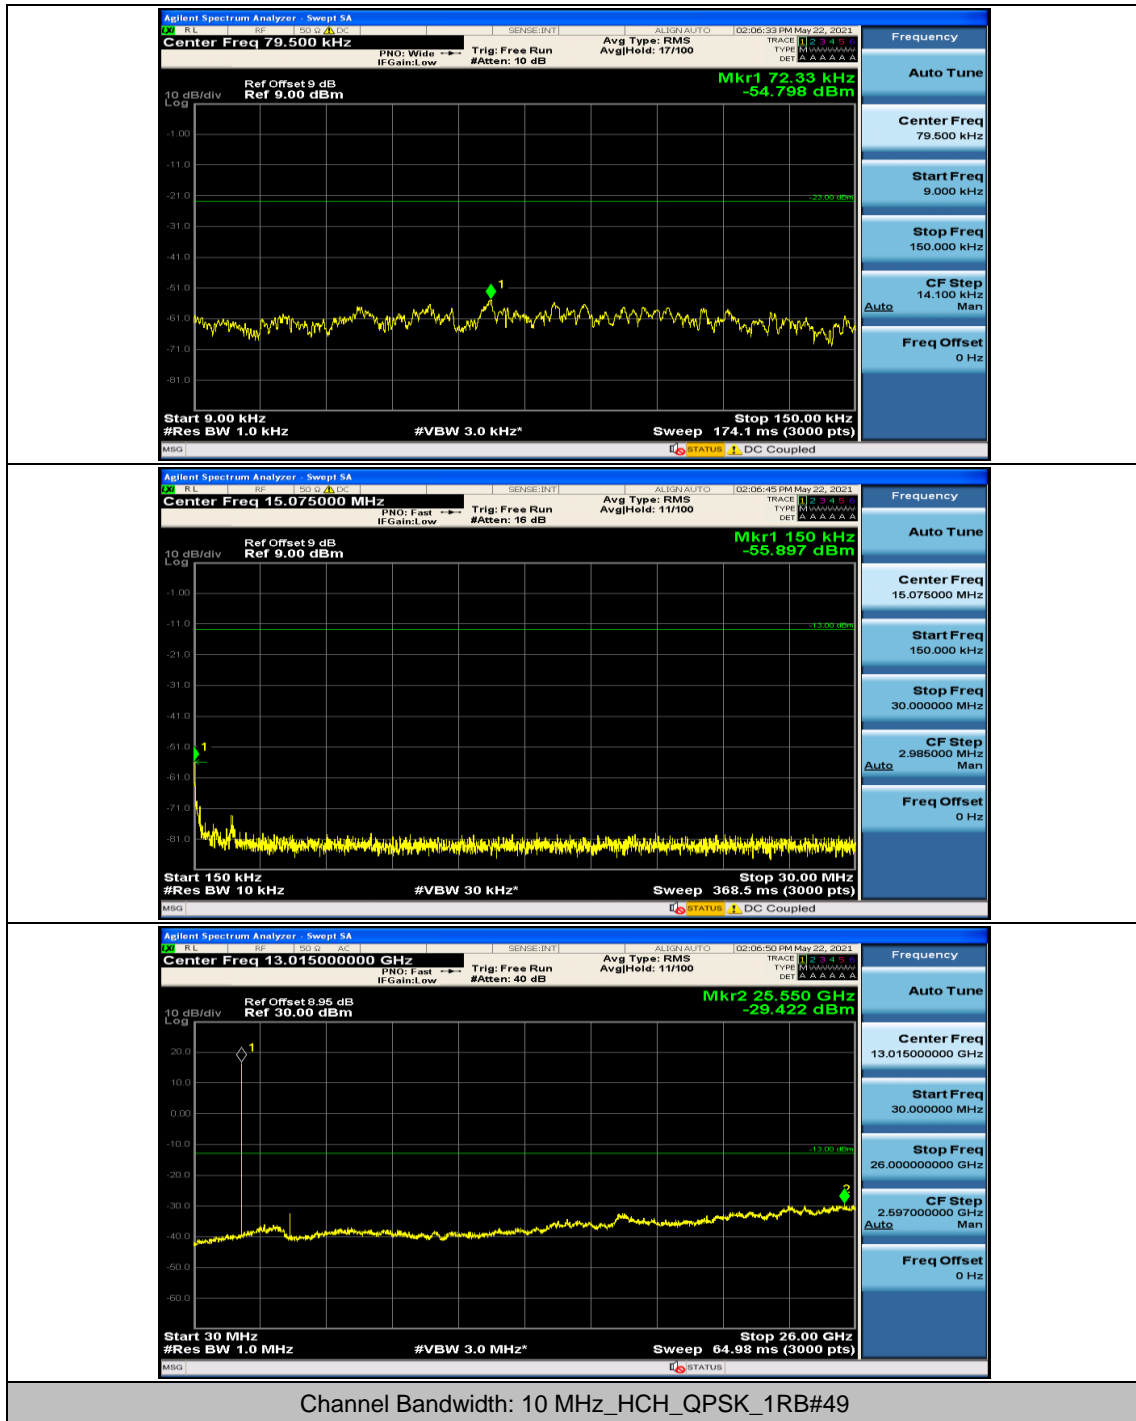

### Channel Bandwidth: 10 MHz

### Channel Bandwidth: 15 MHz