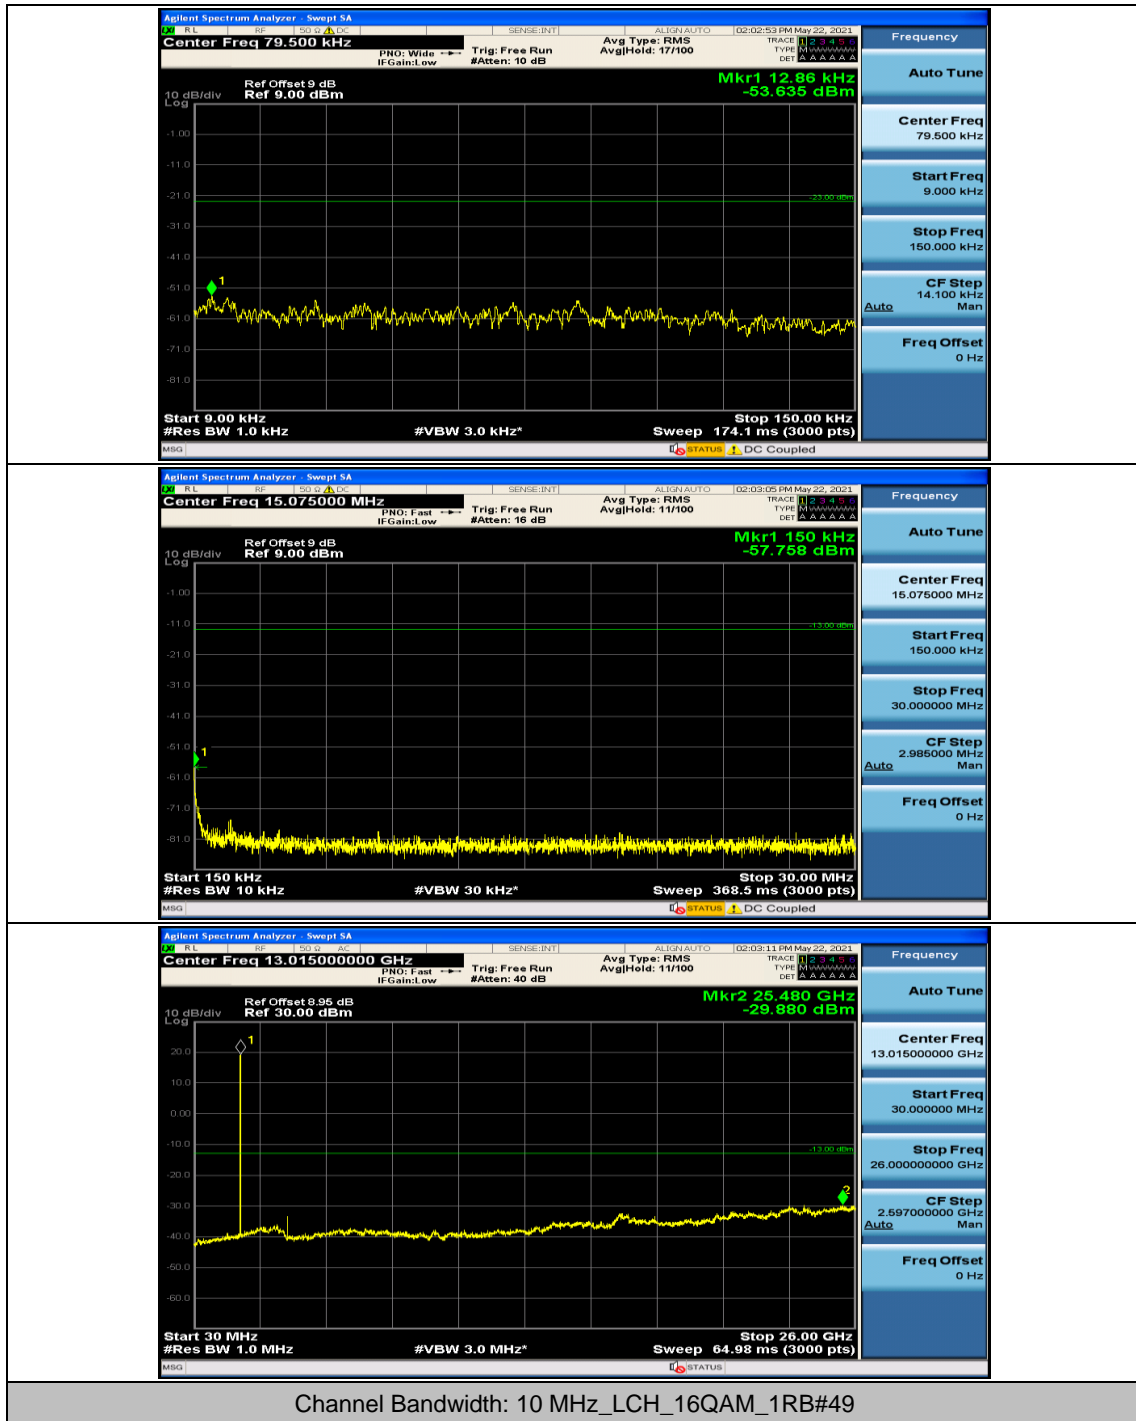

### Channel Bandwidth: 10 MHz

### Channel Bandwidth: 15 MHz