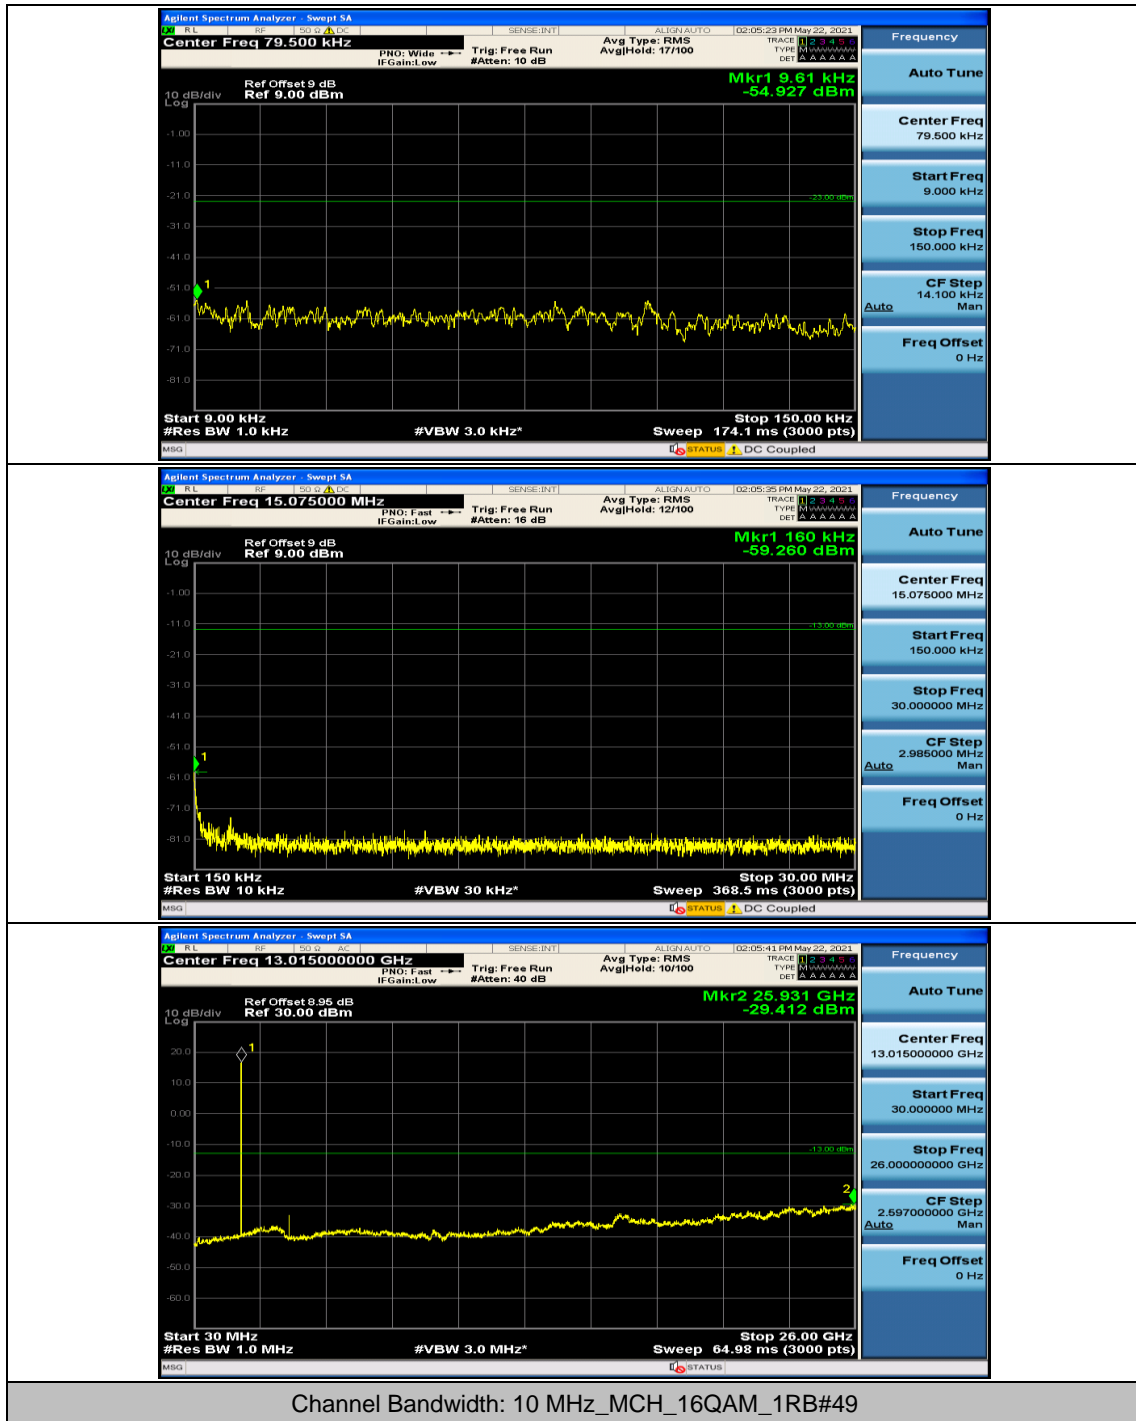

### Channel Bandwidth: 10 MHz

### Channel Bandwidth: 15 MHz