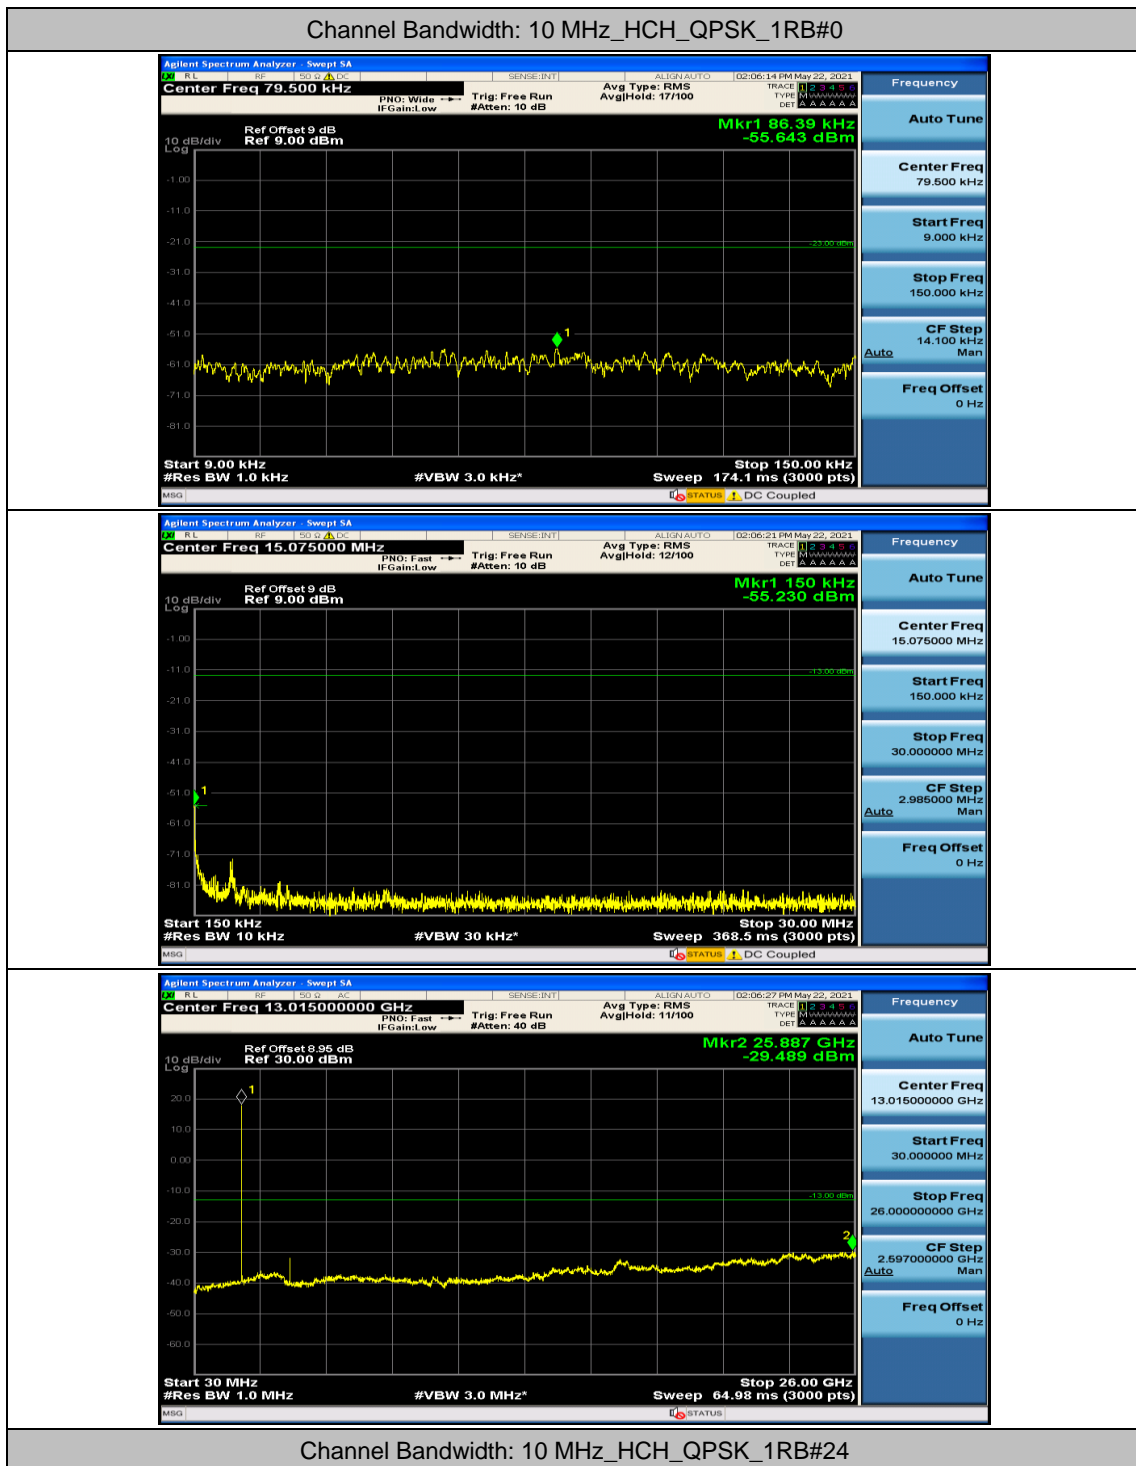

### Channel Bandwidth: 10 MHz

### Channel Bandwidth: 15 MHz