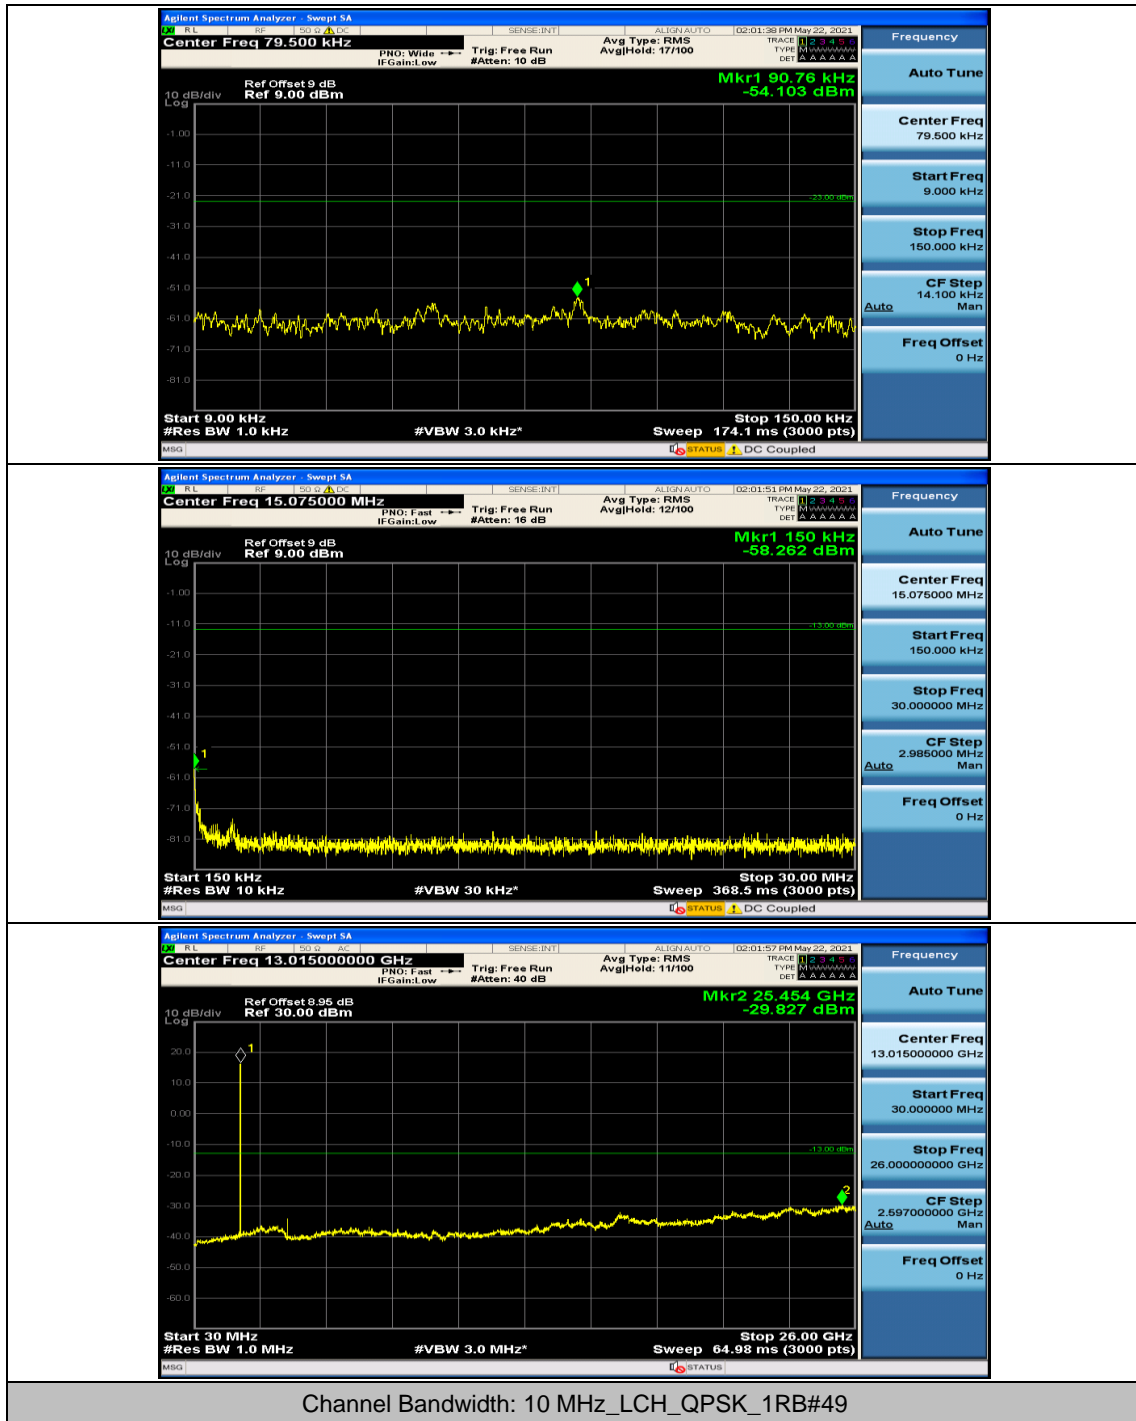

### Channel Bandwidth: 10 MHz

### Channel Bandwidth: 15 MHz