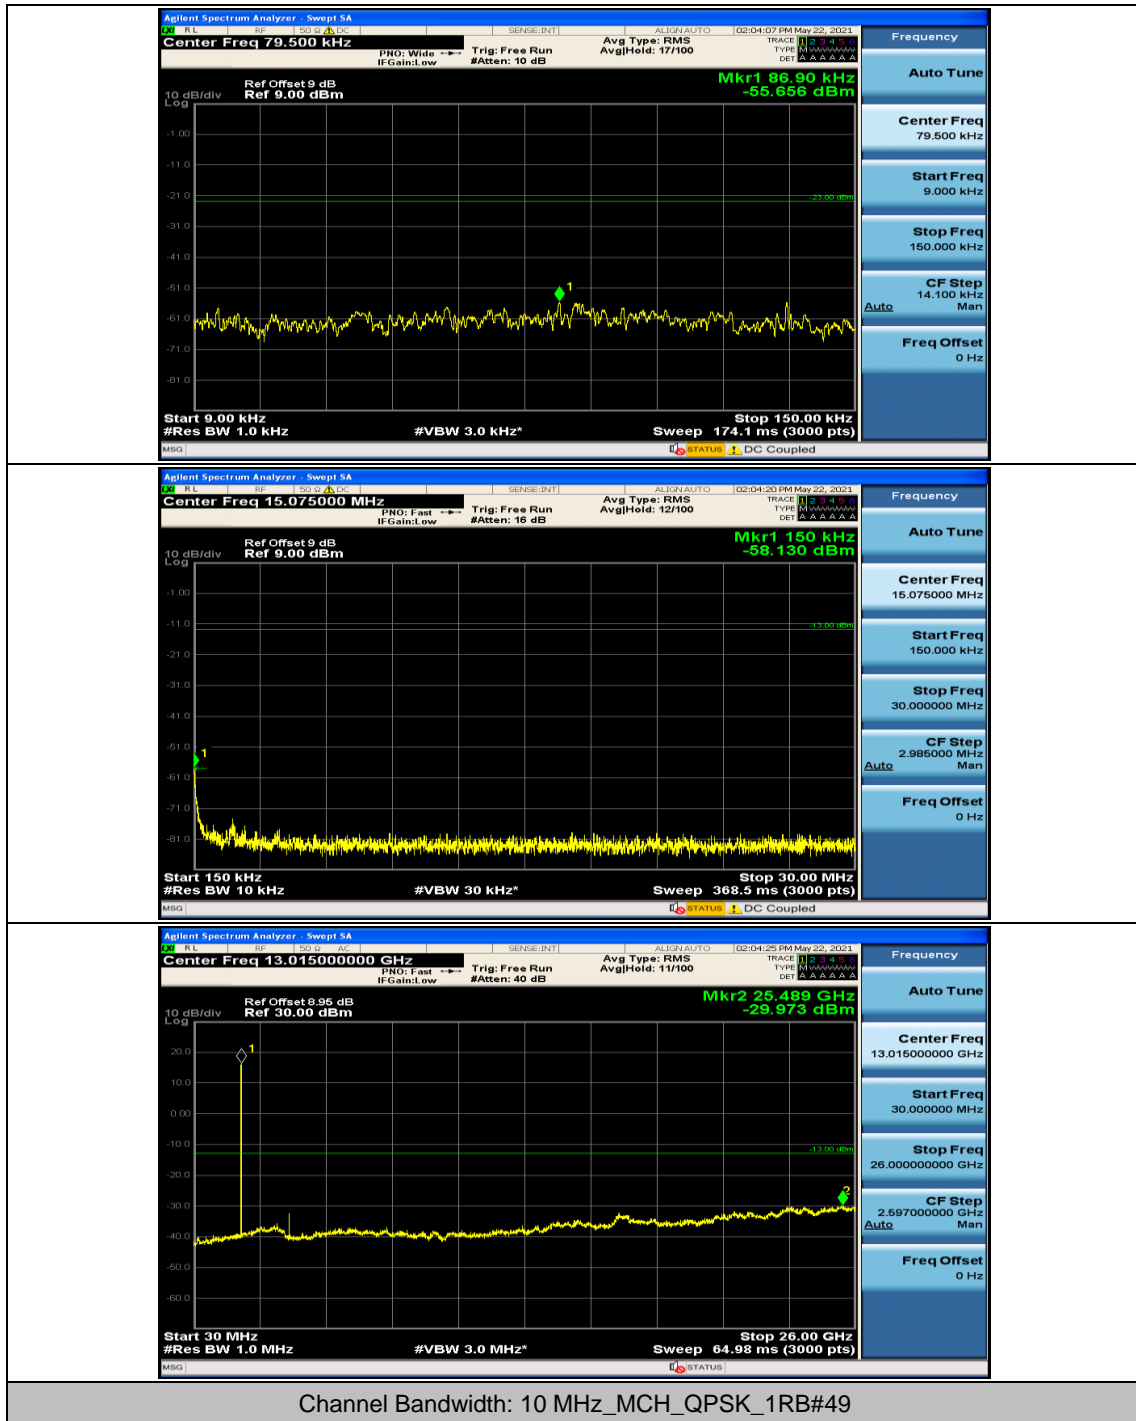

### Channel Bandwidth: 10 MHz

### Channel Bandwidth: 15 MHz