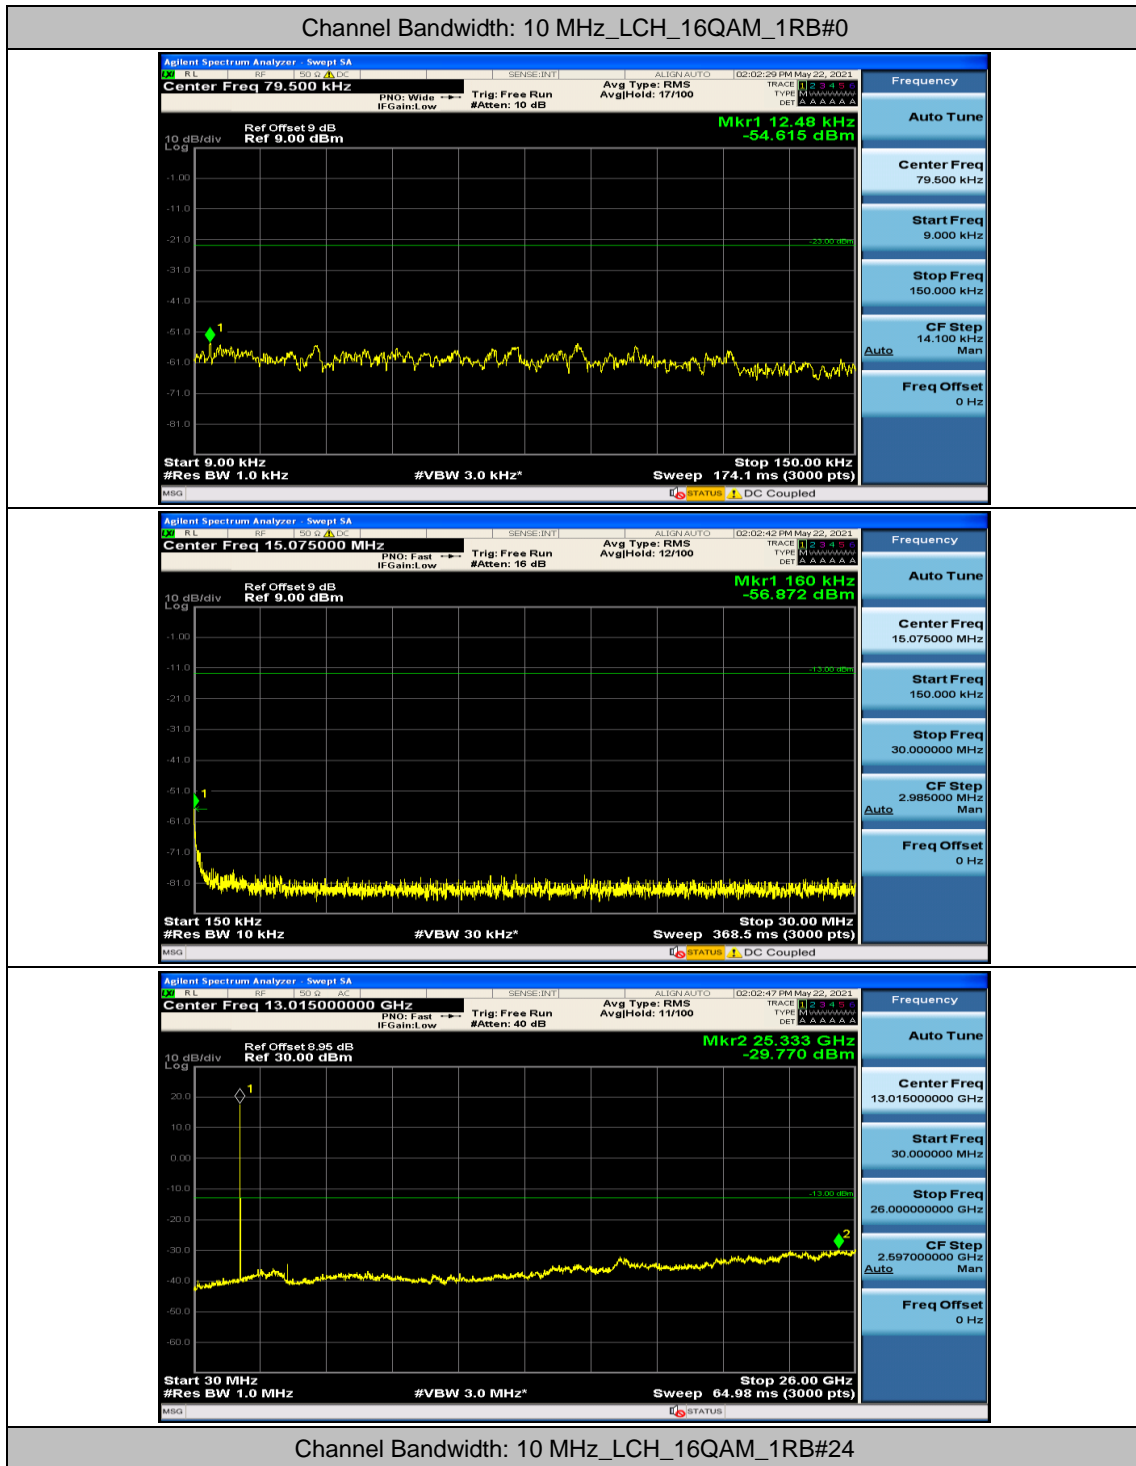

### Channel Bandwidth: 10 MHz

### Channel Bandwidth: 15 MHz