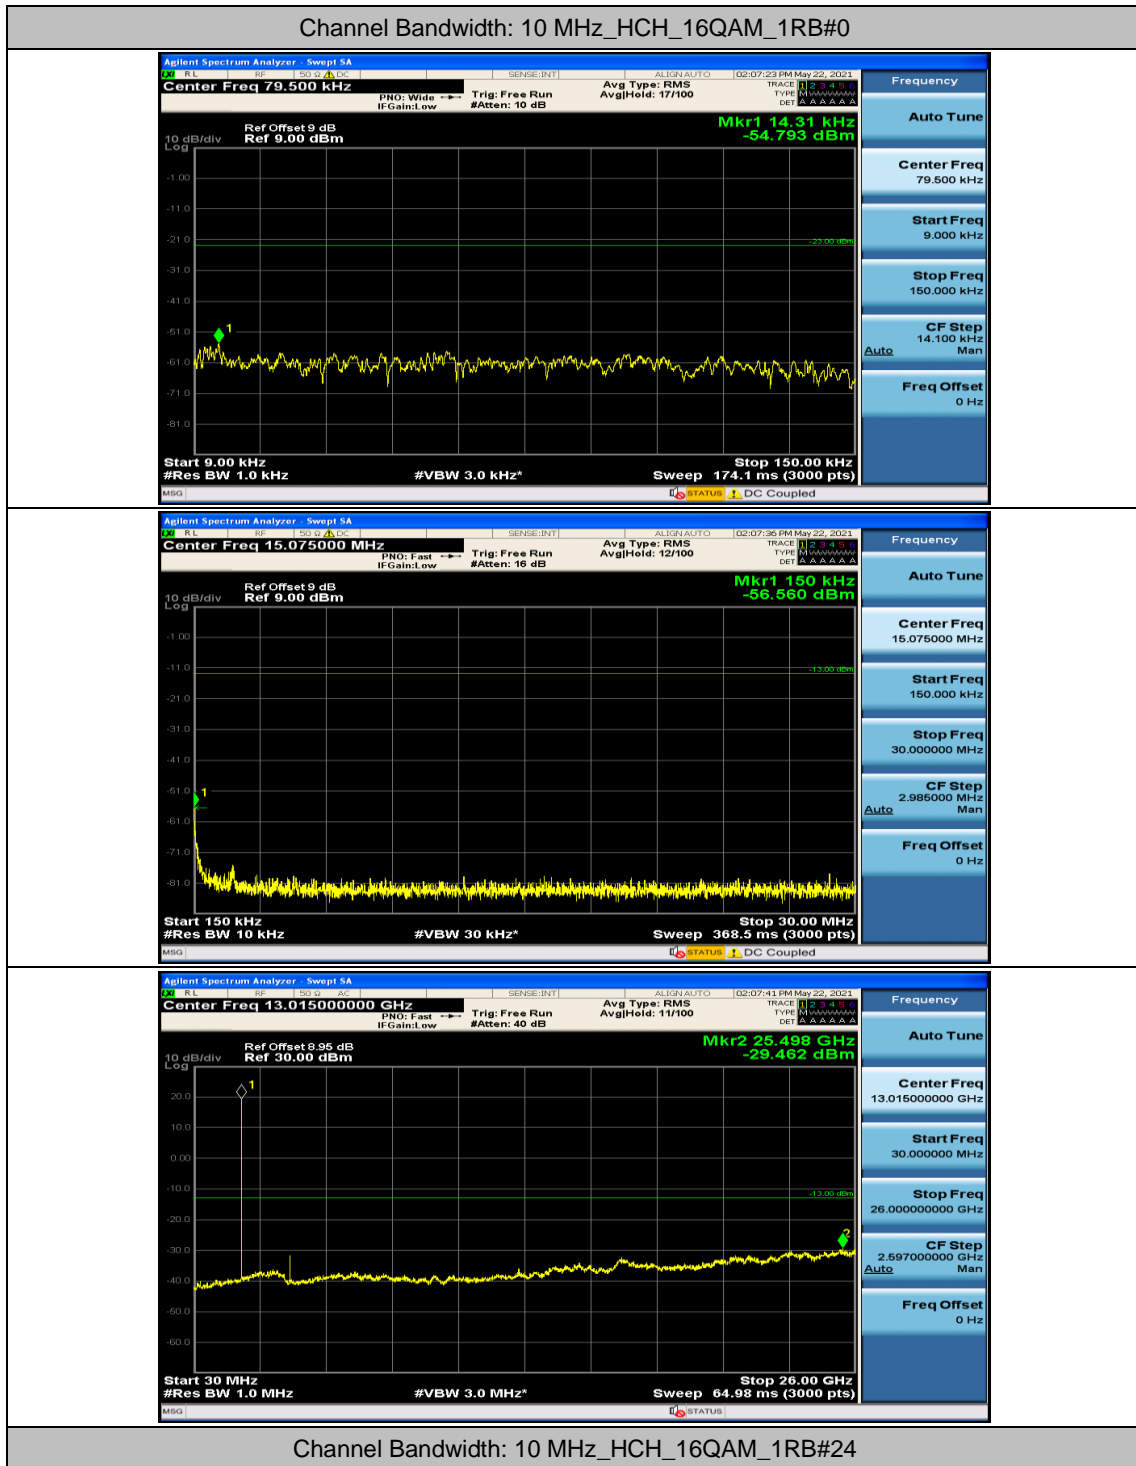

### Channel Bandwidth: 10 MHz

### Channel Bandwidth: 15 MHz