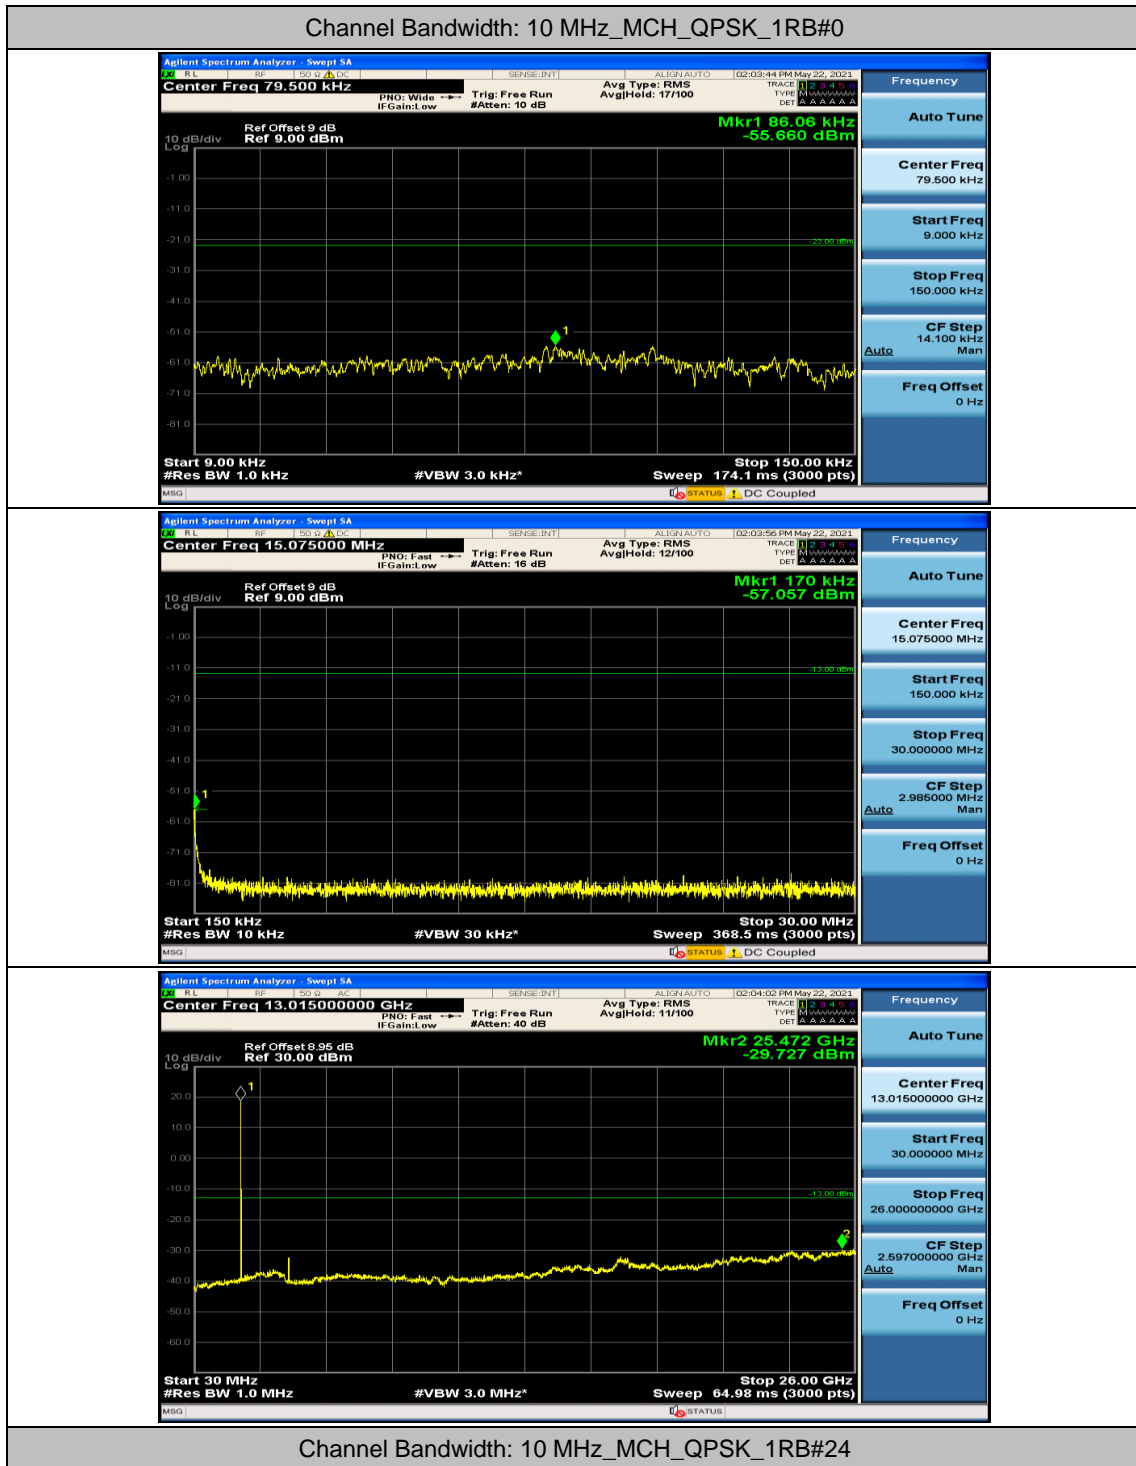

### Channel Bandwidth: 10 MHz

### Channel Bandwidth: 15 MHz