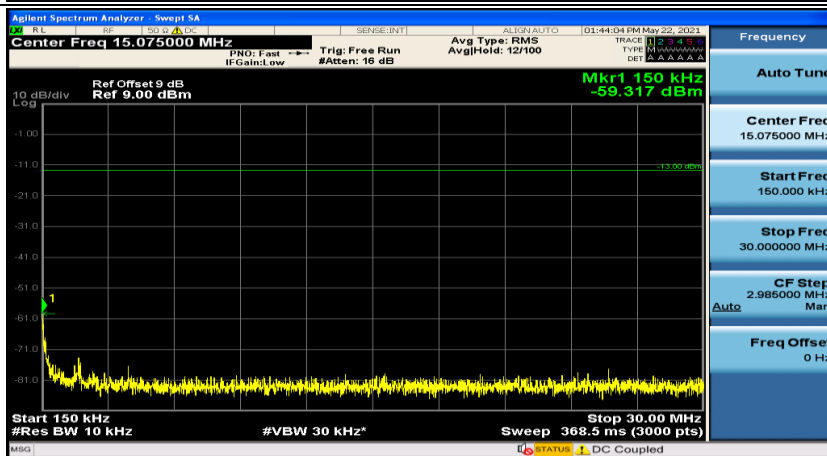

(Channel Bandwidth: 1.4 MHz)_HCH_QPSK_1RB#0

(Channel Bandwidth: 1.4 MHz)_HCH_QPSK_1RB#3

(Channel Bandwidth: 1.4 MHz)_LCH_16QAM_1RB#0

(Channel Bandwidth: 1.4 MHz)_LCH_16QAM_1RB#3

(Channel Bandwidth: 1.4 MHz)_MCH_16QAM_1RB#0

(Channel Bandwidth: 1.4 MHz)_MCH_16QAM_1RB#3

Channel Bandwidth: 3 MHz

Channel Bandwidth: 5 MHz