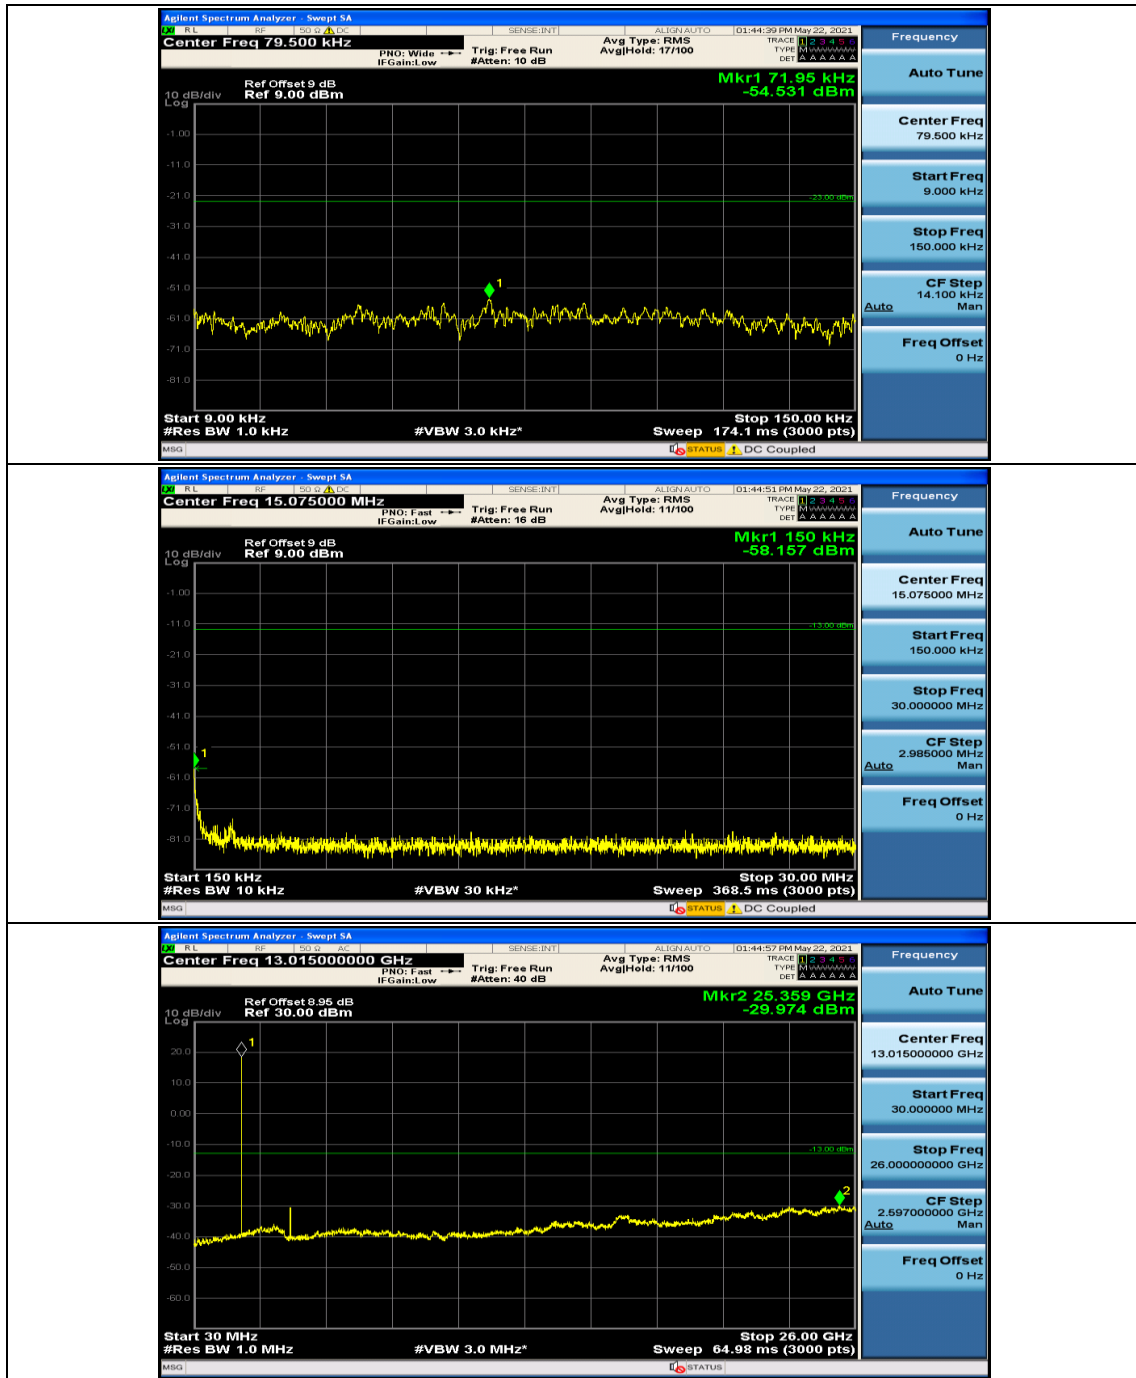

(Channel Bandwidth: 1.4 MHz)_HCH_QPSK_1RB#0

(Channel Bandwidth: 1.4 MHz)_HCH_QPSK_1RB#3

(Channel Bandwidth: 1.4 MHz)_LCH_16QAM_1RB#0

(Channel Bandwidth: 1.4 MHz)_LCH_16QAM_1RB#3

(Channel Bandwidth: 1.4 MHz)_MCH_16QAM_1RB#0

(Channel Bandwidth: 1.4 MHz)_MCH_16QAM_1RB#3

Channel Bandwidth: 3 MHz

Channel Bandwidth: 5 MHz