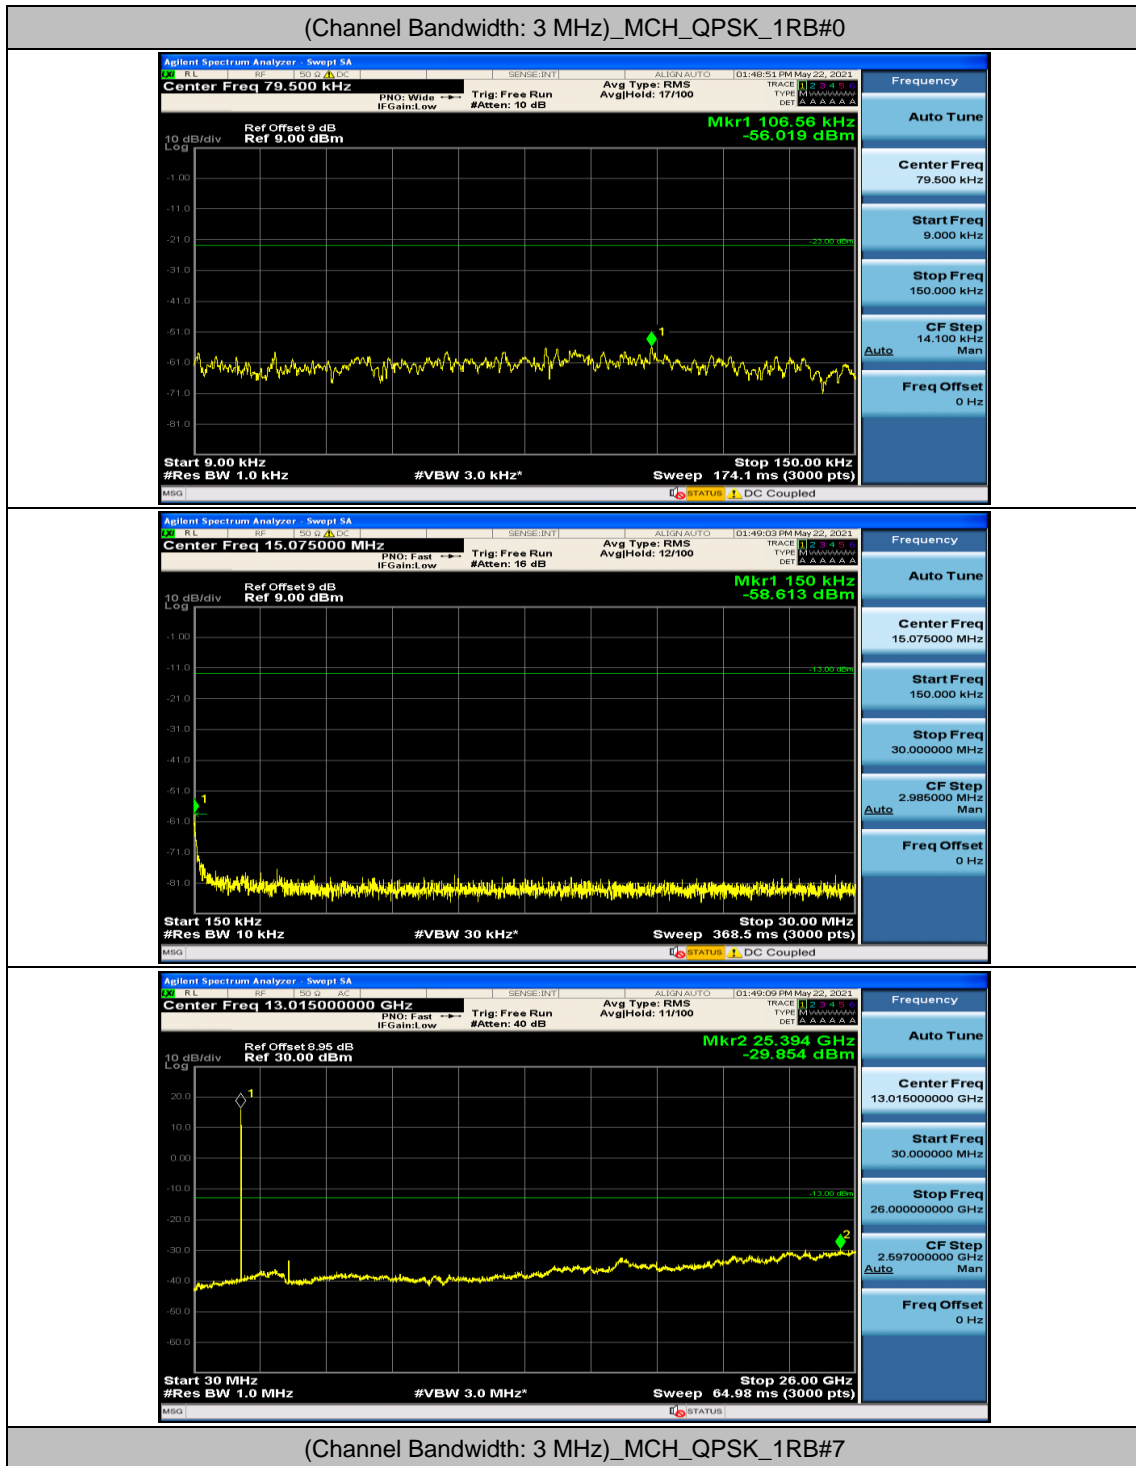

(Channel Bandwidth: 1.4 MHz)_HCH_QPSK_1RB#0

(Channel Bandwidth: 1.4 MHz)_HCH_QPSK_1RB#3

(Channel Bandwidth: 1.4 MHz)_LCH_16QAM_1RB#0

(Channel Bandwidth: 1.4 MHz)_LCH_16QAM_1RB#3

(Channel Bandwidth: 1.4 MHz)_MCH_16QAM_1RB#0

(Channel Bandwidth: 1.4 MHz)_MCH_16QAM_1RB#3

Channel Bandwidth: 3 MHz

Channel Bandwidth: 5 MHz