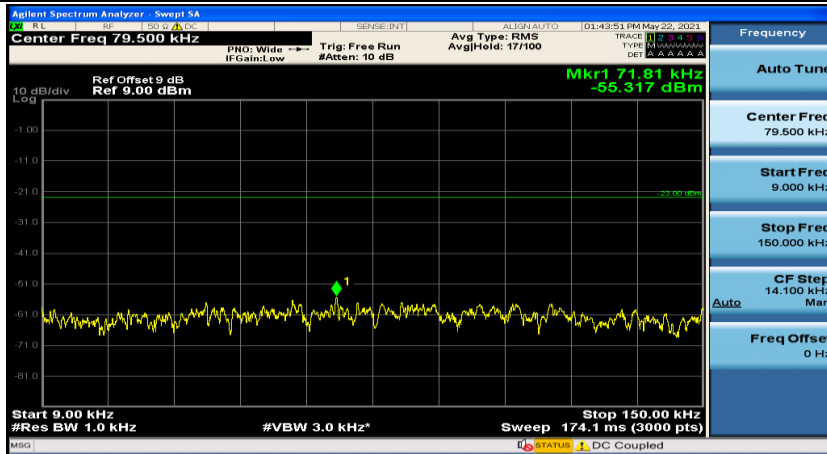

(Channel Bandwidth: 1.4 MHz)_HCH_QPSK_1RB#0

(Channel Bandwidth: 1.4 MHz)_HCH_QPSK_1RB#3

(Channel Bandwidth: 1.4 MHz)_LCH_16QAM_1RB#0

(Channel Bandwidth: 1.4 MHz)_LCH_16QAM_1RB#3

(Channel Bandwidth: 1.4 MHz)_MCH_16QAM_1RB#0

(Channel Bandwidth: 1.4 MHz)_MCH_16QAM_1RB#3

Channel Bandwidth: 3 MHz

Channel Bandwidth: 5 MHz