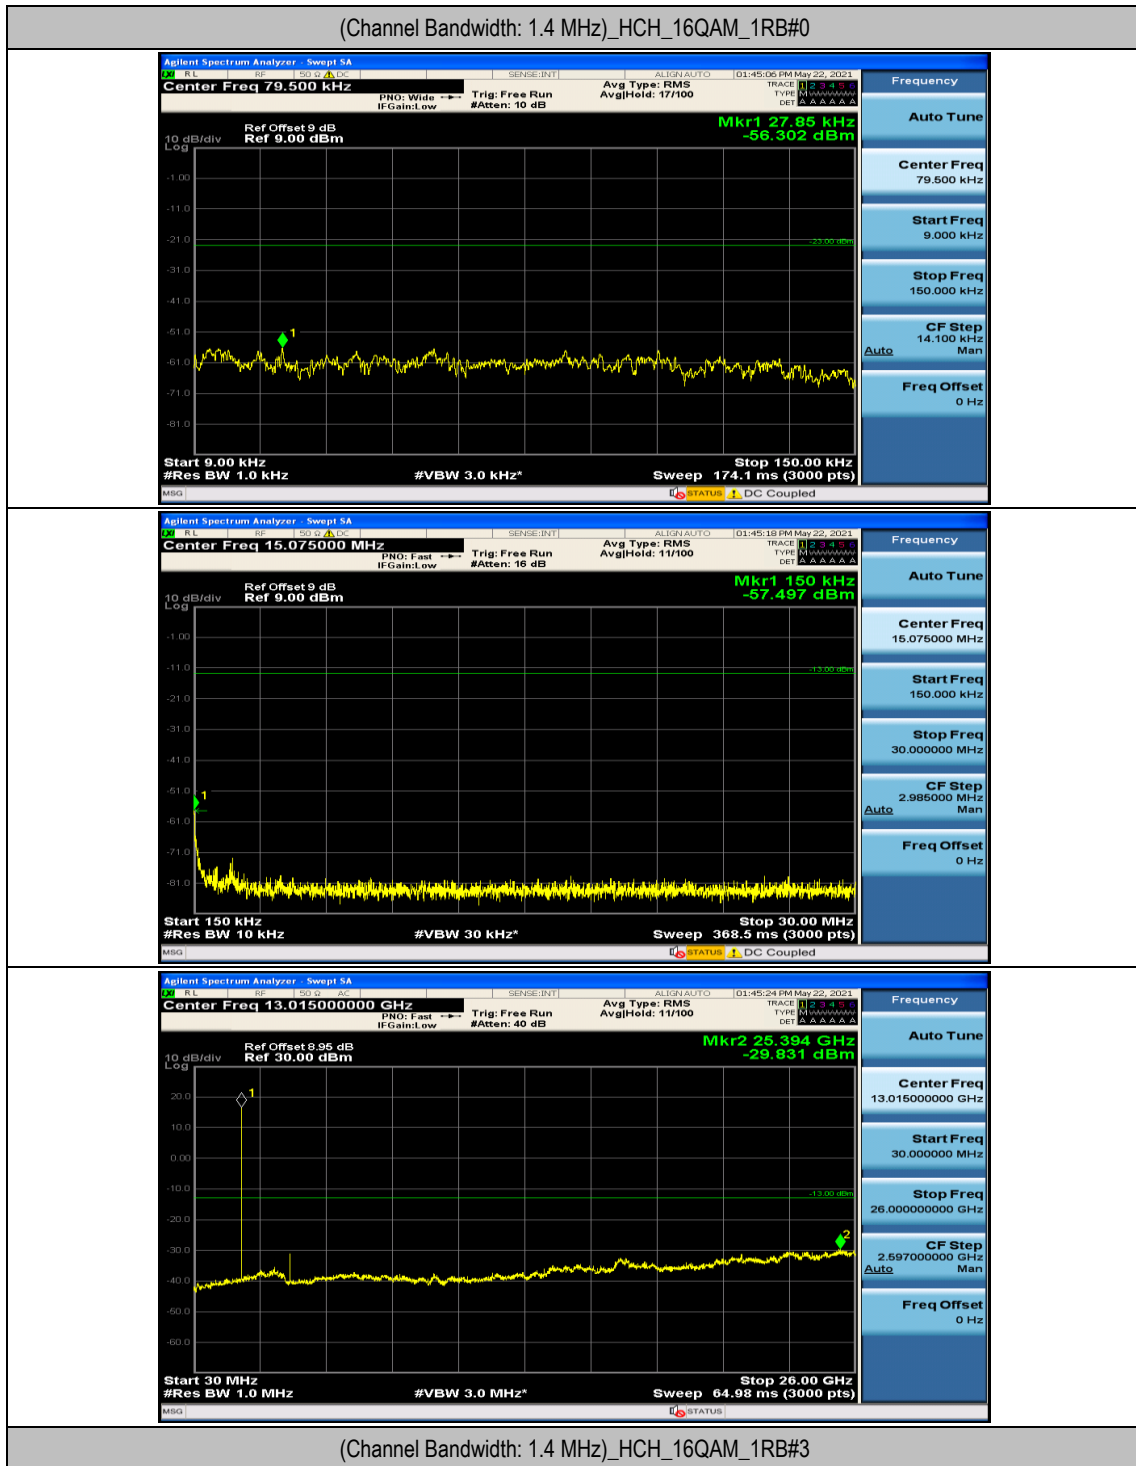

(Channel Bandwidth: 1.4 MHz)_HCH_QPSK_1RB#0

(Channel Bandwidth: 1.4 MHz)_HCH_QPSK_1RB#3

(Channel Bandwidth: 1.4 MHz)_LCH_16QAM_1RB#0

(Channel Bandwidth: 1.4 MHz)_LCH_16QAM_1RB#3

(Channel Bandwidth: 1.4 MHz)_MCH_16QAM_1RB#0

(Channel Bandwidth: 1.4 MHz)_MCH_16QAM_1RB#3

Channel Bandwidth: 3 MHz

Channel Bandwidth: 5 MHz