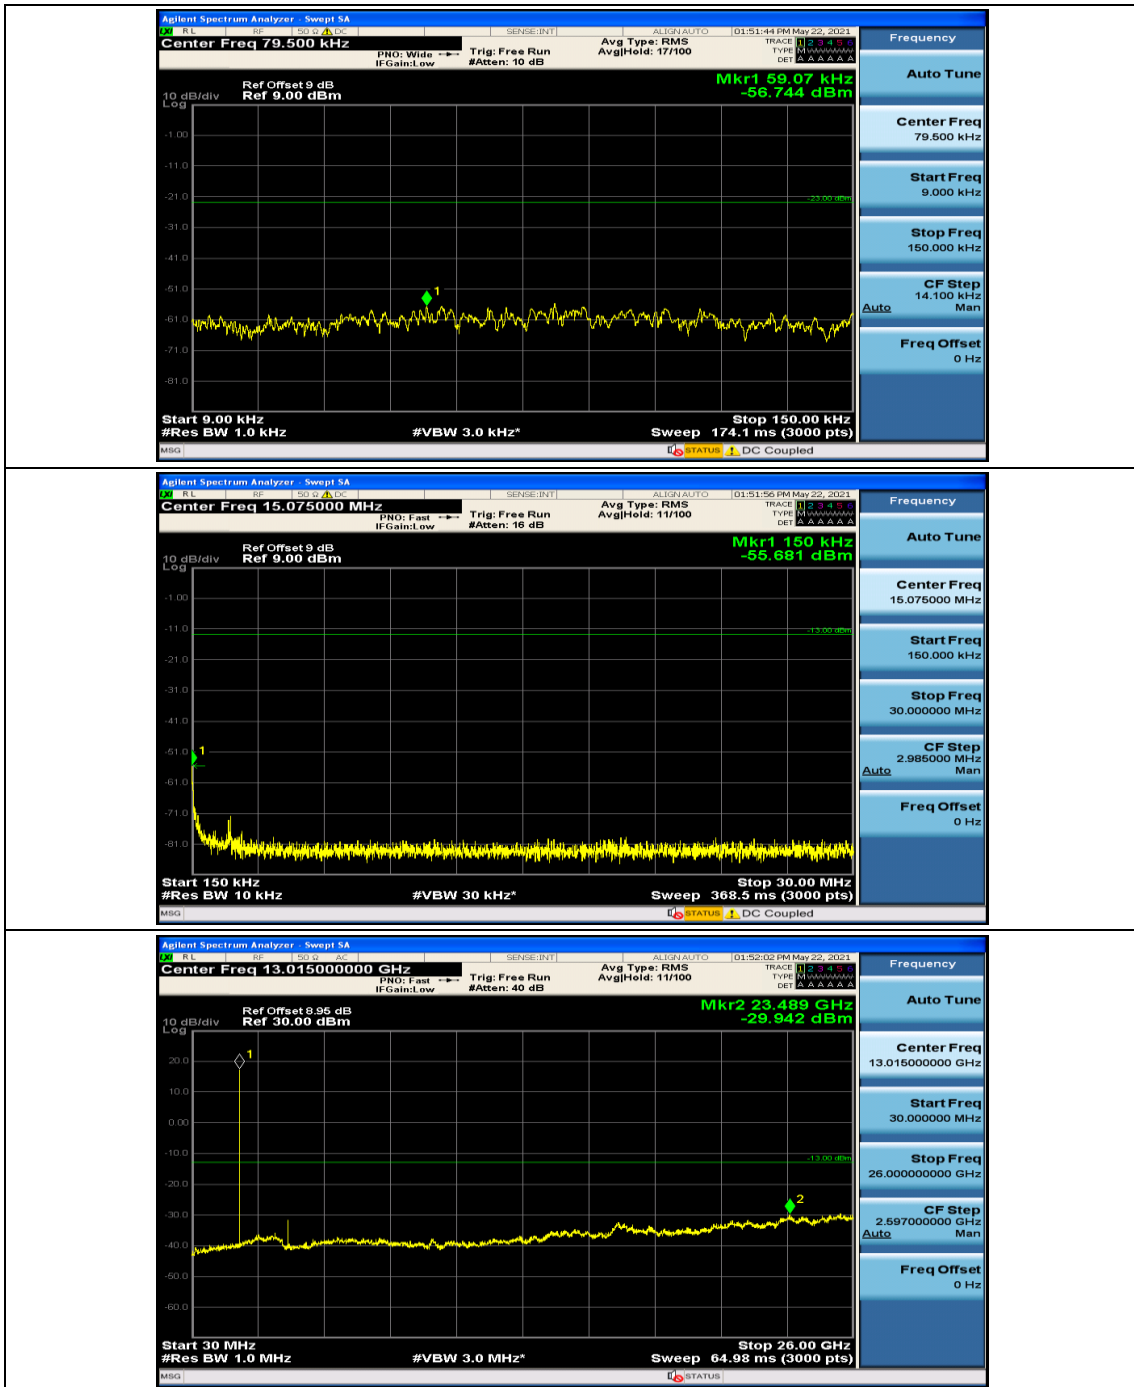

(Channel Bandwidth: 1.4 MHz)_HCH_QPSK_1RB#0

(Channel Bandwidth: 1.4 MHz)_HCH_QPSK_1RB#3

(Channel Bandwidth: 1.4 MHz)_LCH_16QAM_1RB#0

(Channel Bandwidth: 1.4 MHz)_LCH_16QAM_1RB#3

(Channel Bandwidth: 1.4 MHz)_MCH_16QAM_1RB#0

(Channel Bandwidth: 1.4 MHz)_MCH_16QAM_1RB#3

Channel Bandwidth: 3 MHz

Channel Bandwidth: 5 MHz