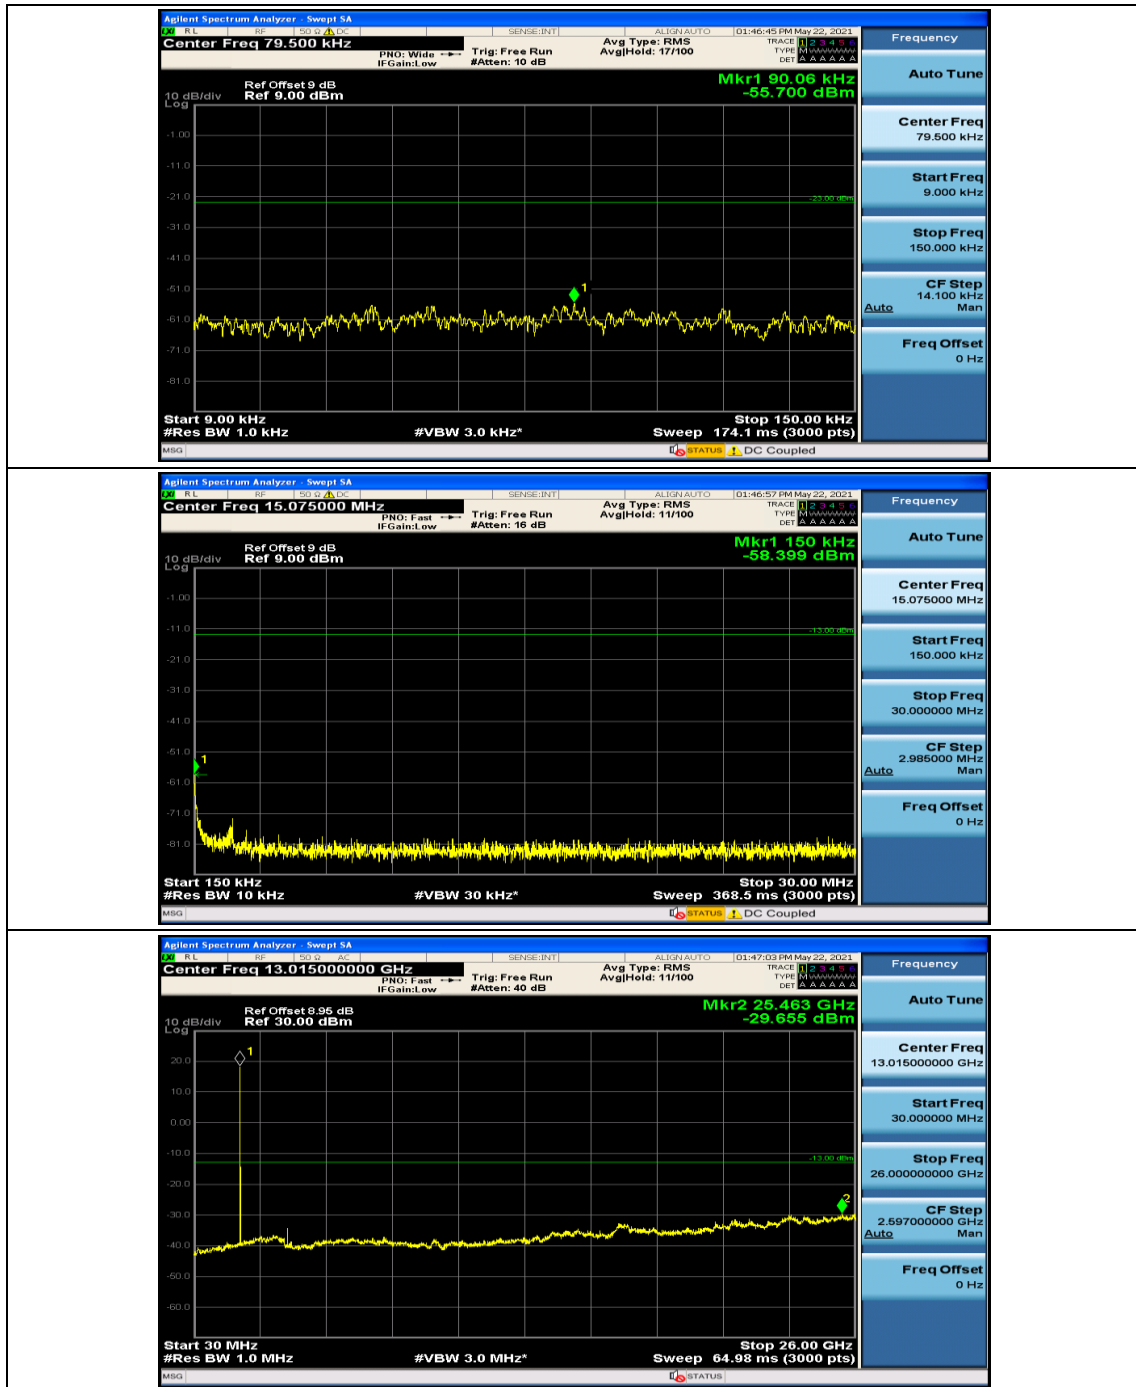

(Channel Bandwidth: 1.4 MHz)_HCH_QPSK_1RB#0

(Channel Bandwidth: 1.4 MHz)_HCH_QPSK_1RB#3

(Channel Bandwidth: 1.4 MHz)_LCH_16QAM_1RB#0

(Channel Bandwidth: 1.4 MHz)_LCH_16QAM_1RB#3

(Channel Bandwidth: 1.4 MHz)_MCH_16QAM_1RB#0

(Channel Bandwidth: 1.4 MHz)_MCH_16QAM_1RB#3

Channel Bandwidth: 3 MHz

Channel Bandwidth: 5 MHz