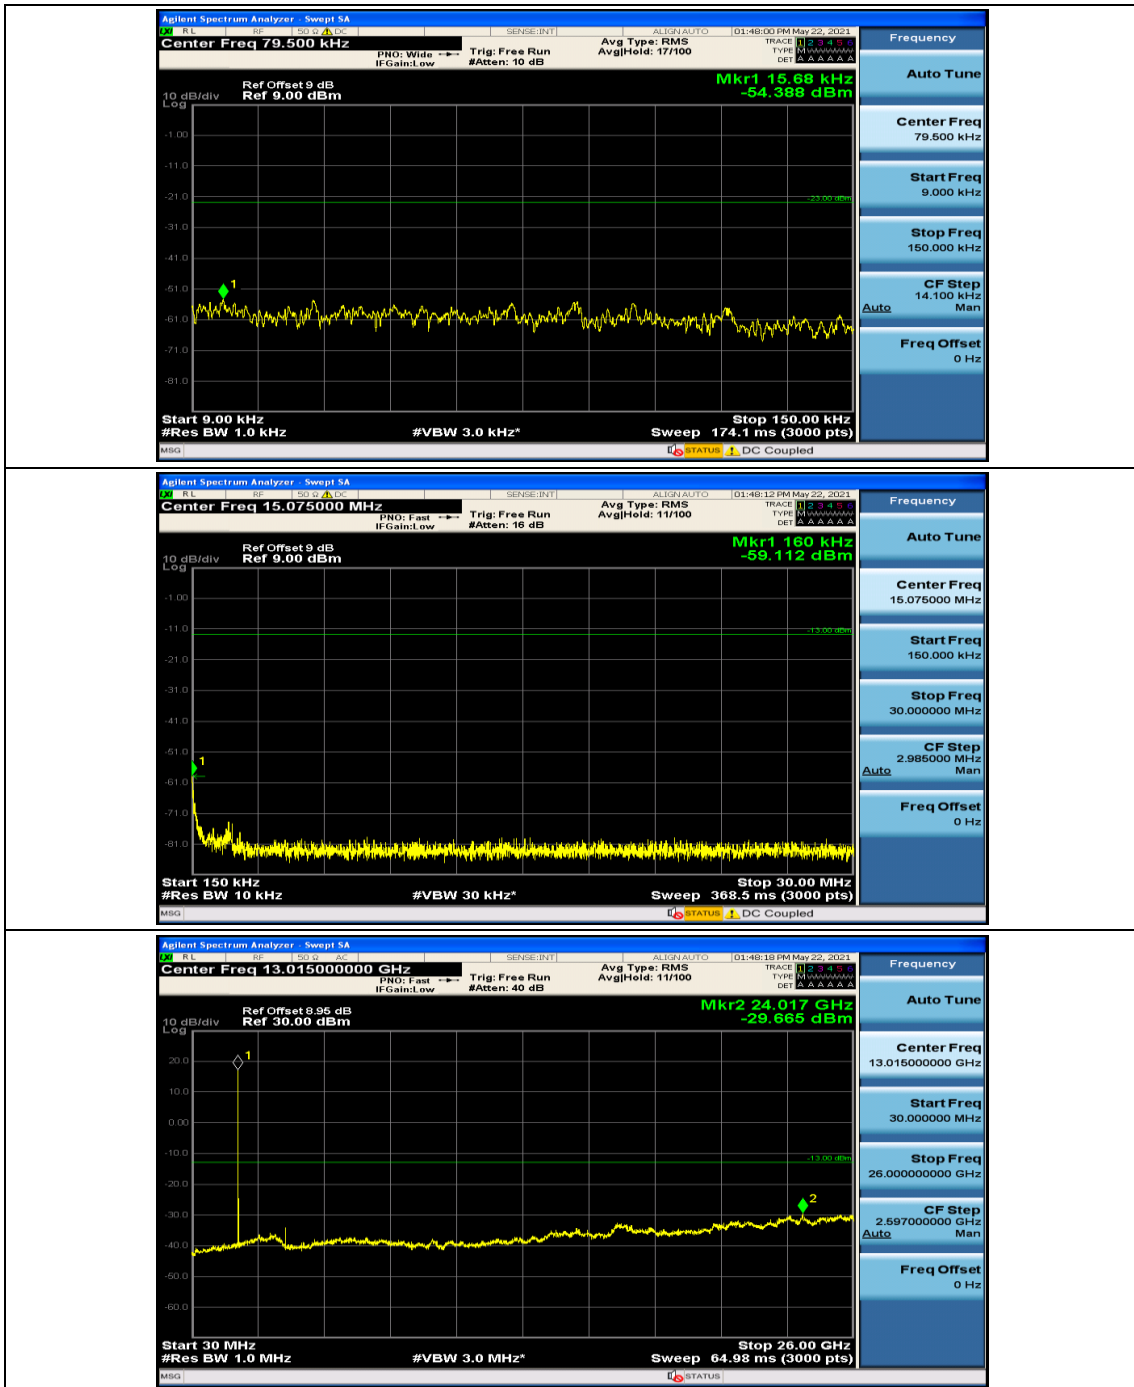

(Channel Bandwidth: 1.4 MHz)_HCH_QPSK_1RB#0

(Channel Bandwidth: 1.4 MHz)_HCH_QPSK_1RB#3

(Channel Bandwidth: 1.4 MHz)_LCH_16QAM_1RB#0

(Channel Bandwidth: 1.4 MHz)_LCH_16QAM_1RB#3

(Channel Bandwidth: 1.4 MHz)_MCH_16QAM_1RB#0

(Channel Bandwidth: 1.4 MHz)_MCH_16QAM_1RB#3

Channel Bandwidth: 3 MHz

Channel Bandwidth: 5 MHz