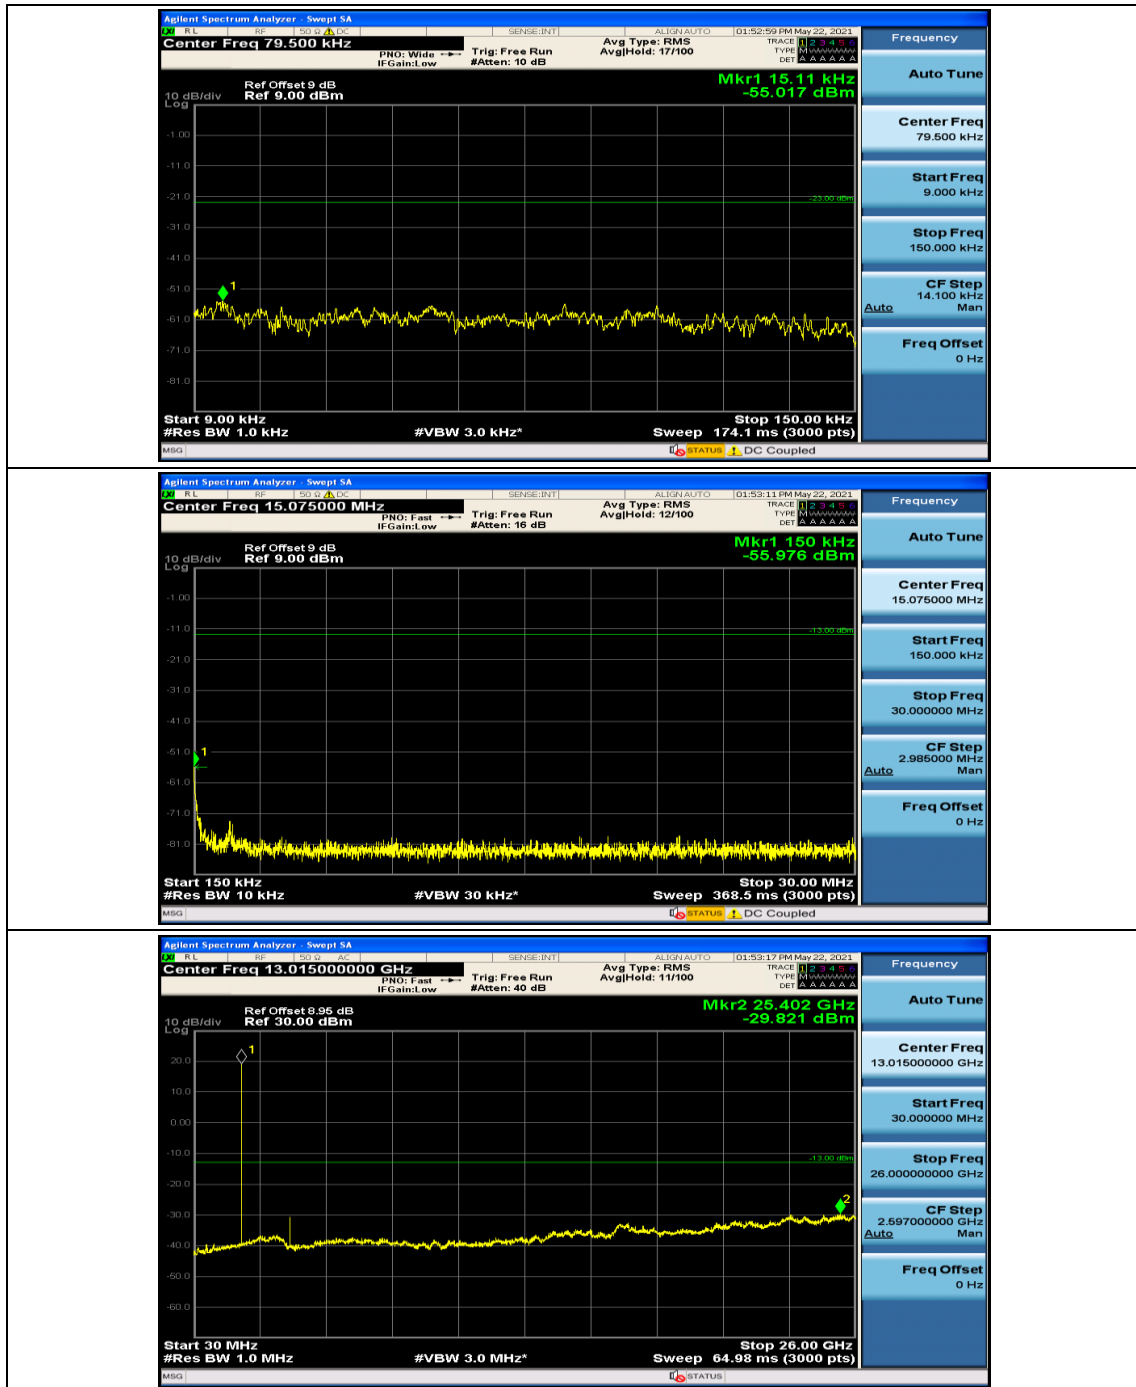

(Channel Bandwidth: 1.4 MHz)_HCH_QPSK_1RB#0

(Channel Bandwidth: 1.4 MHz)_HCH_QPSK_1RB#3

(Channel Bandwidth: 1.4 MHz)_LCH_16QAM_1RB#0

(Channel Bandwidth: 1.4 MHz)_LCH_16QAM_1RB#3

(Channel Bandwidth: 1.4 MHz)_MCH_16QAM_1RB#0

(Channel Bandwidth: 1.4 MHz)_MCH_16QAM_1RB#3

Channel Bandwidth: 3 MHz

Channel Bandwidth: 5 MHz