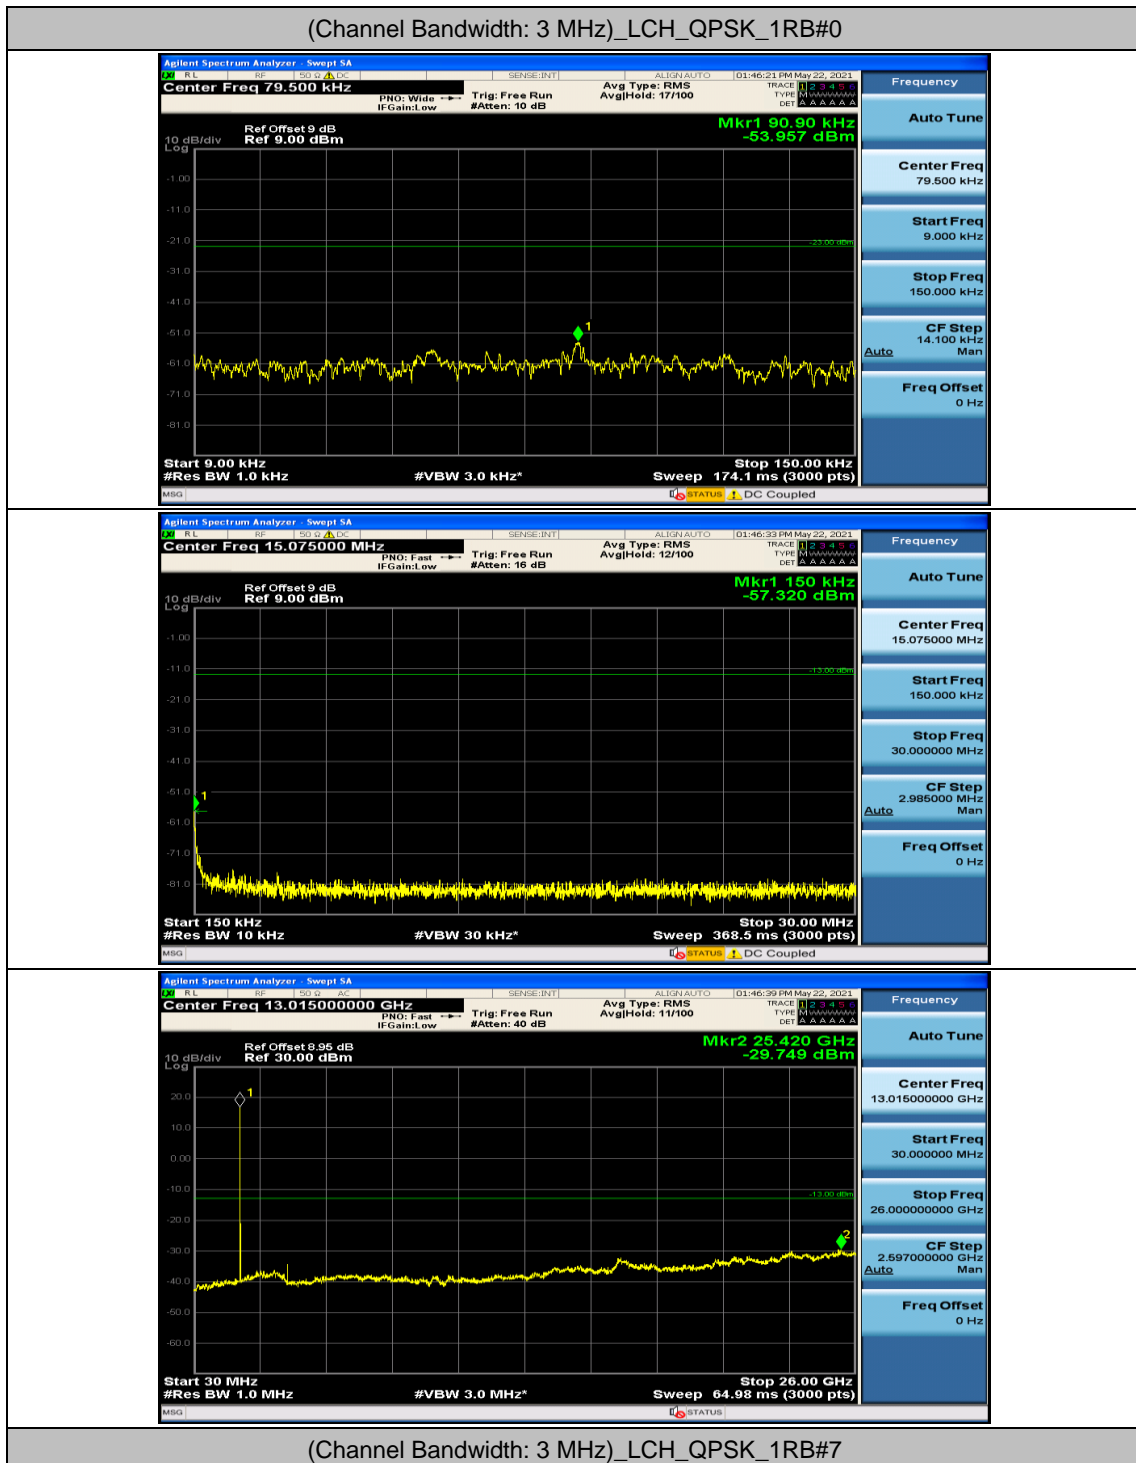

(Channel Bandwidth: 1.4 MHz)_HCH_QPSK_1RB#0

(Channel Bandwidth: 1.4 MHz)_HCH_QPSK_1RB#3

(Channel Bandwidth: 1.4 MHz)_LCH_16QAM_1RB#0

(Channel Bandwidth: 1.4 MHz)_LCH_16QAM_1RB#3

(Channel Bandwidth: 1.4 MHz)_MCH_16QAM_1RB#0

(Channel Bandwidth: 1.4 MHz)_MCH_16QAM_1RB#3

Channel Bandwidth: 3 MHz

Channel Bandwidth: 5 MHz