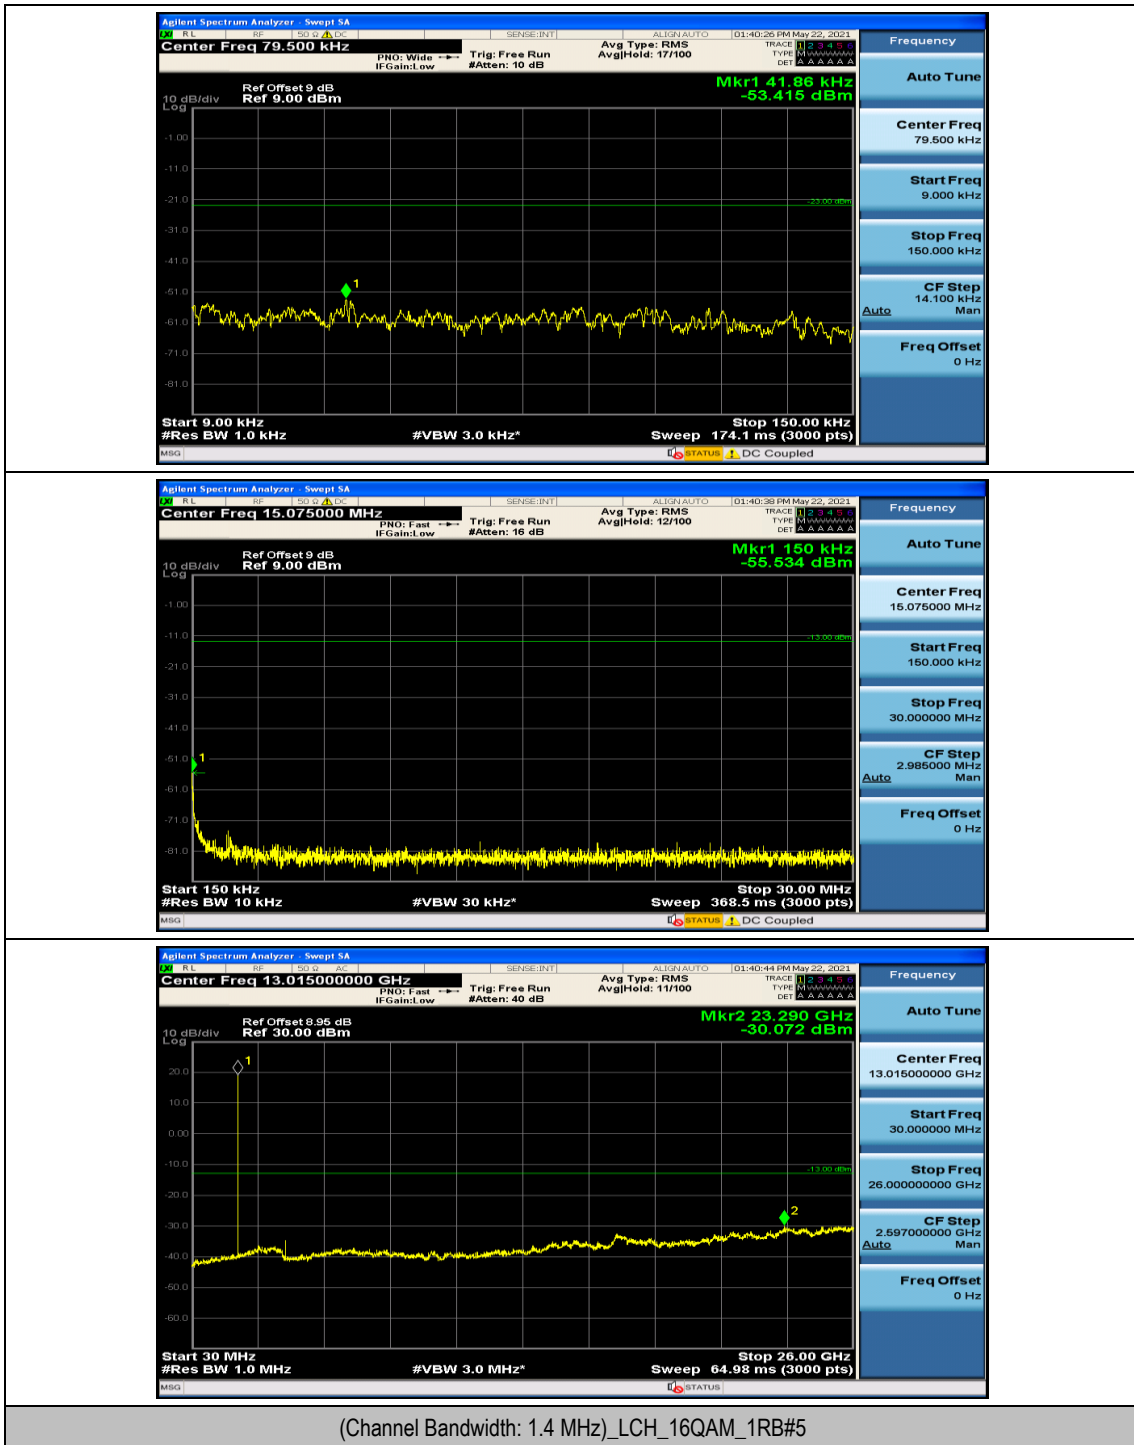

(Channel Bandwidth: 1.4 MHz)_HCH_QPSK_1RB#0

(Channel Bandwidth: 1.4 MHz)_HCH_QPSK_1RB#3

(Channel Bandwidth: 1.4 MHz)_LCH_16QAM_1RB#0

(Channel Bandwidth: 1.4 MHz)_LCH_16QAM_1RB#3

(Channel Bandwidth: 1.4 MHz)_MCH_16QAM_1RB#0

(Channel Bandwidth: 1.4 MHz)_MCH_16QAM_1RB#3

Channel Bandwidth: 3 MHz

Channel Bandwidth: 5 MHz