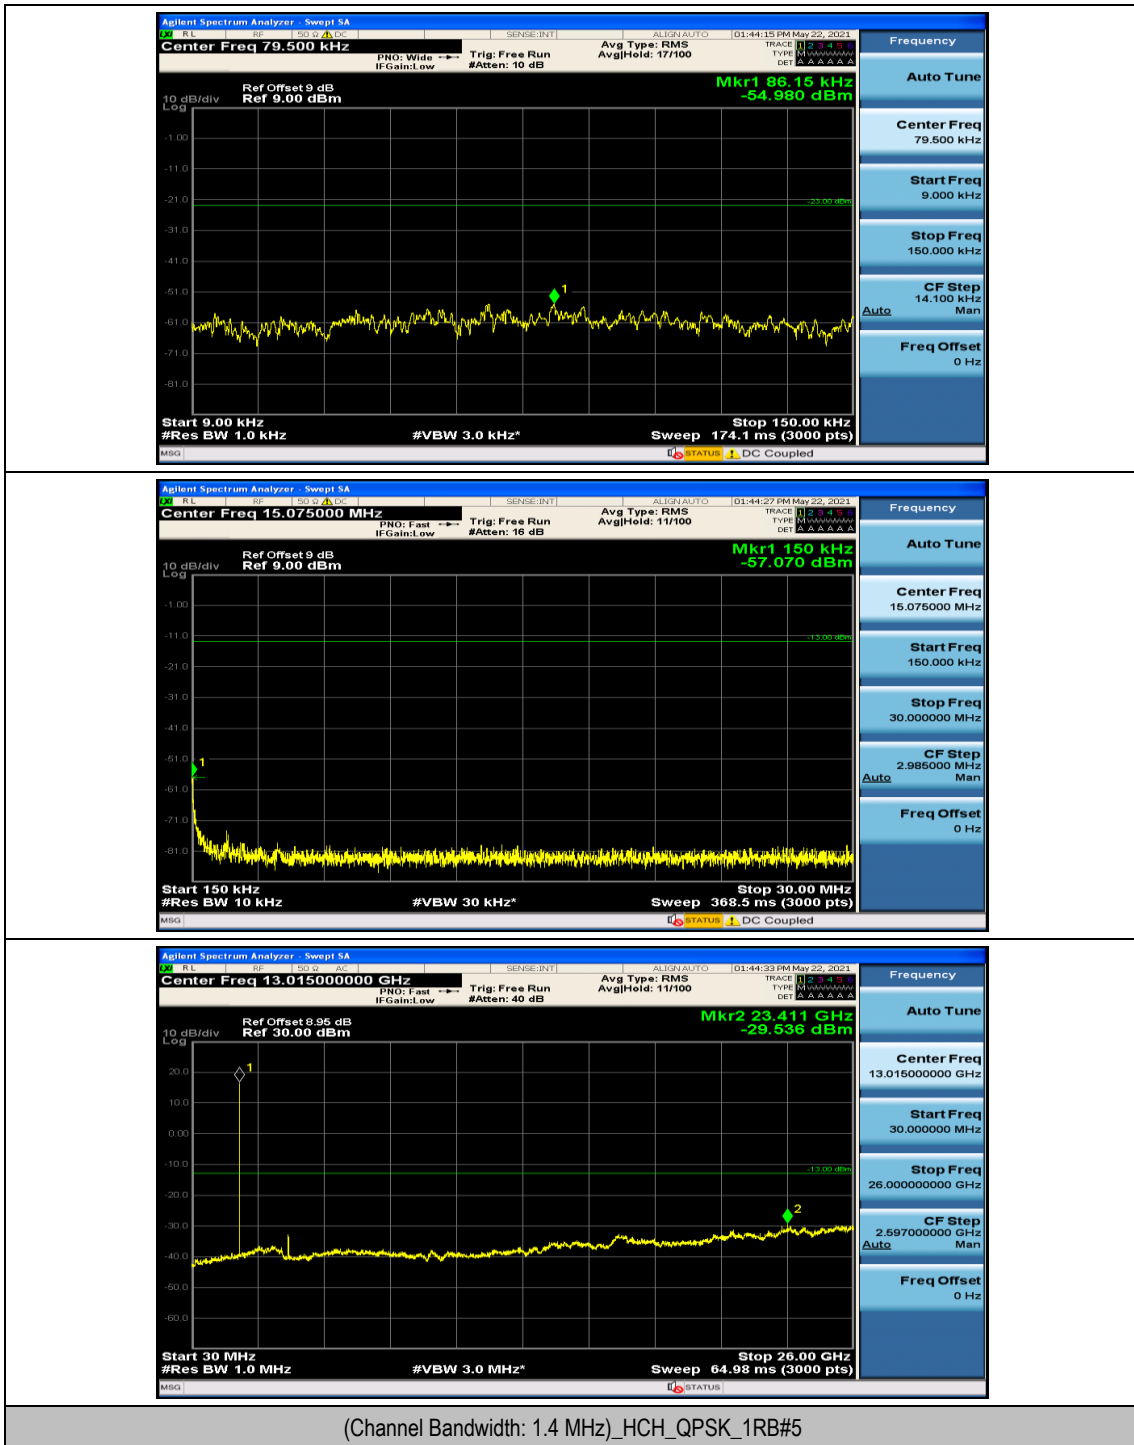

(Channel Bandwidth: 1.4 MHz)_HCH_QPSK_1RB#0

(Channel Bandwidth: 1.4 MHz)_HCH_QPSK_1RB#3

(Channel Bandwidth: 1.4 MHz)_LCH_16QAM_1RB#0

(Channel Bandwidth: 1.4 MHz)_LCH_16QAM_1RB#3

(Channel Bandwidth: 1.4 MHz)_MCH_16QAM_1RB#0

(Channel Bandwidth: 1.4 MHz)_MCH_16QAM_1RB#3

Channel Bandwidth: 3 MHz

Channel Bandwidth: 5 MHz