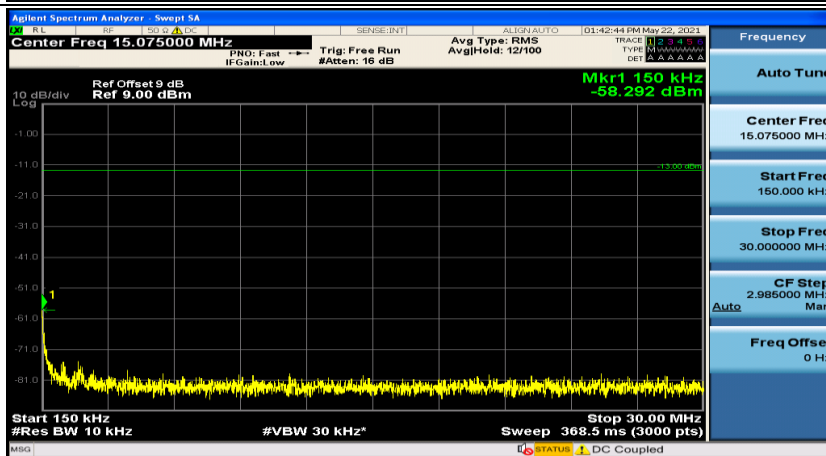

(Channel Bandwidth: 1.4 MHz)_HCH_QPSK_1RB#0

(Channel Bandwidth: 1.4 MHz)_HCH_QPSK_1RB#3

(Channel Bandwidth: 1.4 MHz)_LCH_16QAM_1RB#0

(Channel Bandwidth: 1.4 MHz)_LCH_16QAM_1RB#3

(Channel Bandwidth: 1.4 MHz)_MCH_16QAM_1RB#0

(Channel Bandwidth: 1.4 MHz)_MCH_16QAM_1RB#3

Channel Bandwidth: 3 MHz

Channel Bandwidth: 5 MHz