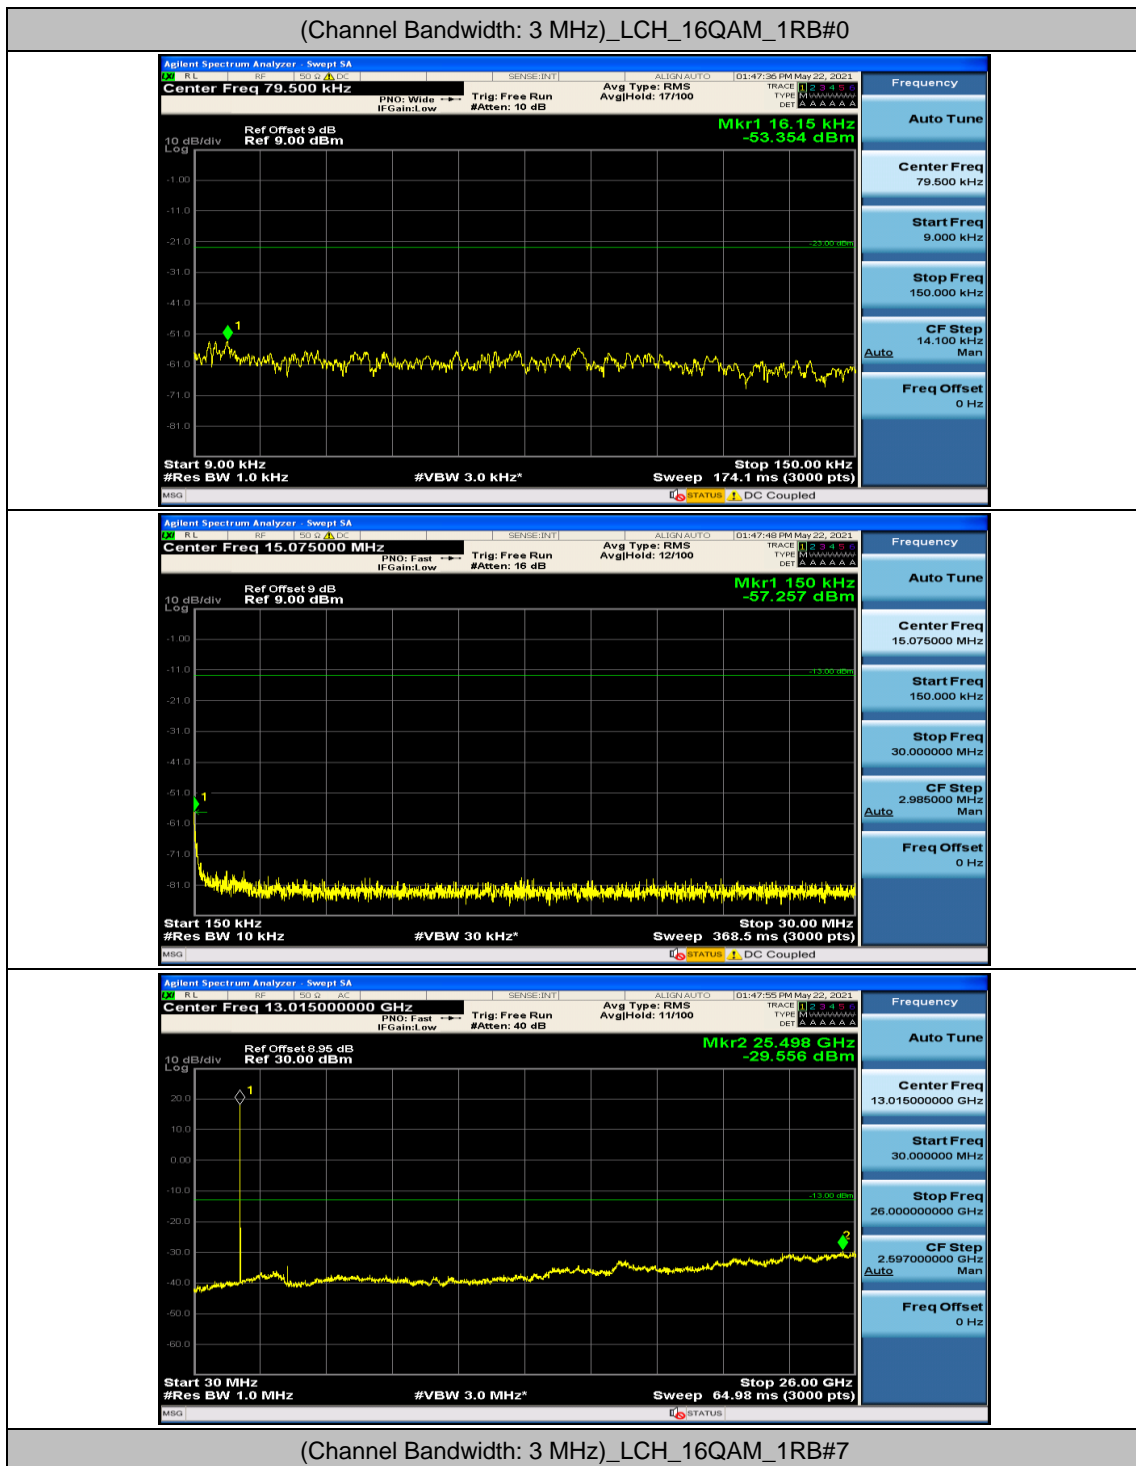

(Channel Bandwidth: 1.4 MHz)_HCH_QPSK_1RB#0

(Channel Bandwidth: 1.4 MHz)_HCH_QPSK_1RB#3

(Channel Bandwidth: 1.4 MHz)_LCH_16QAM_1RB#0

(Channel Bandwidth: 1.4 MHz)_LCH_16QAM_1RB#3

(Channel Bandwidth: 1.4 MHz)_MCH_16QAM_1RB#0

(Channel Bandwidth: 1.4 MHz)_MCH_16QAM_1RB#3

Channel Bandwidth: 3 MHz

Channel Bandwidth: 5 MHz