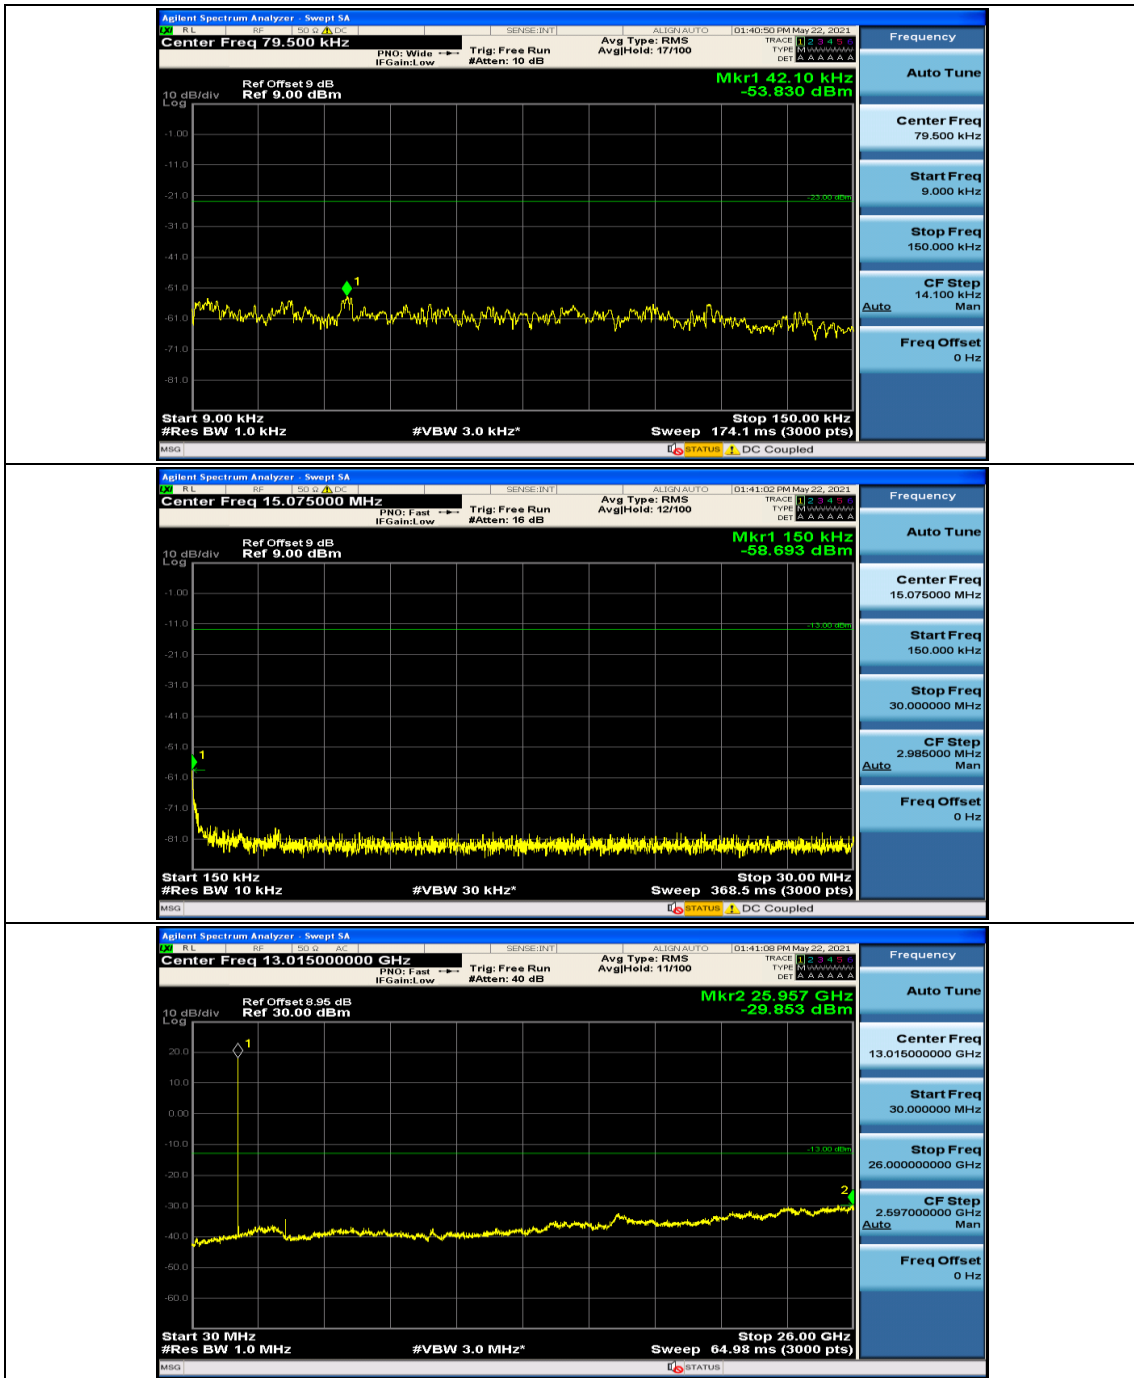

(Channel Bandwidth: 1.4 MHz)_HCH_QPSK_1RB#0

(Channel Bandwidth: 1.4 MHz)_HCH_QPSK_1RB#3

(Channel Bandwidth: 1.4 MHz)_LCH_16QAM_1RB#0

(Channel Bandwidth: 1.4 MHz)_LCH_16QAM_1RB#3

(Channel Bandwidth: 1.4 MHz)_MCH_16QAM_1RB#0

(Channel Bandwidth: 1.4 MHz)_MCH_16QAM_1RB#3

Channel Bandwidth: 3 MHz

Channel Bandwidth: 5 MHz