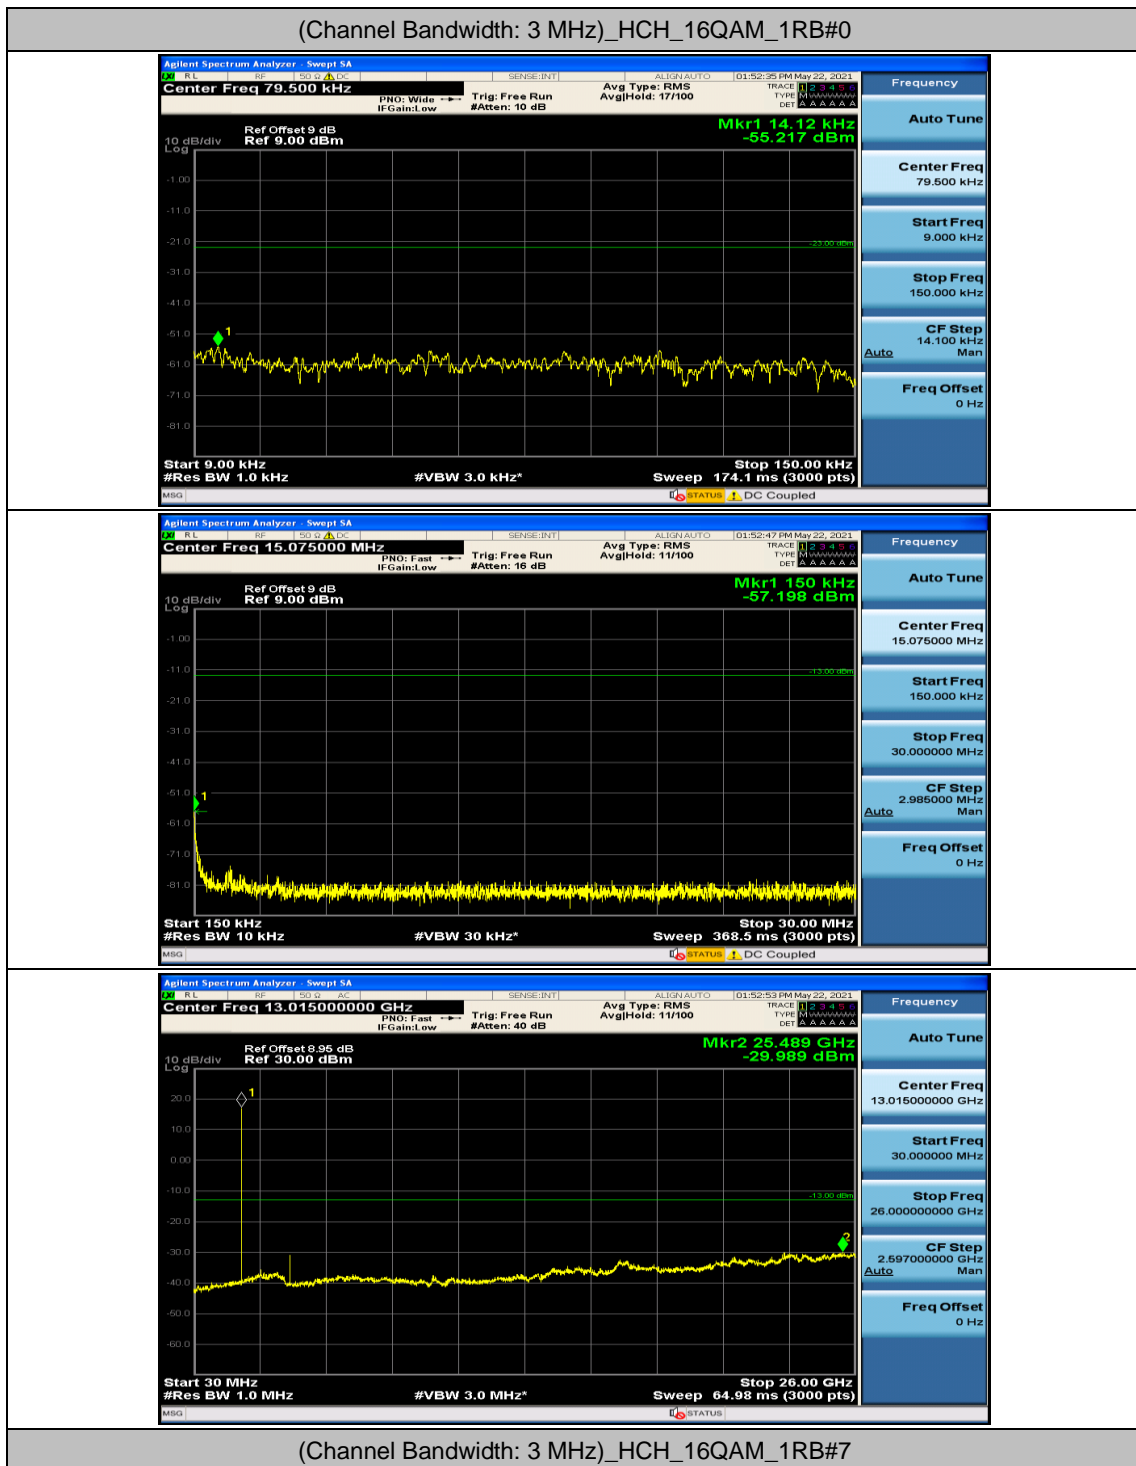

(Channel Bandwidth: 1.4 MHz)_HCH_QPSK_1RB#0

(Channel Bandwidth: 1.4 MHz)_HCH_QPSK_1RB#3

(Channel Bandwidth: 1.4 MHz)_LCH_16QAM_1RB#0

(Channel Bandwidth: 1.4 MHz)_LCH_16QAM_1RB#3

(Channel Bandwidth: 1.4 MHz)_MCH_16QAM_1RB#0

(Channel Bandwidth: 1.4 MHz)_MCH_16QAM_1RB#3

Channel Bandwidth: 3 MHz

Channel Bandwidth: 5 MHz