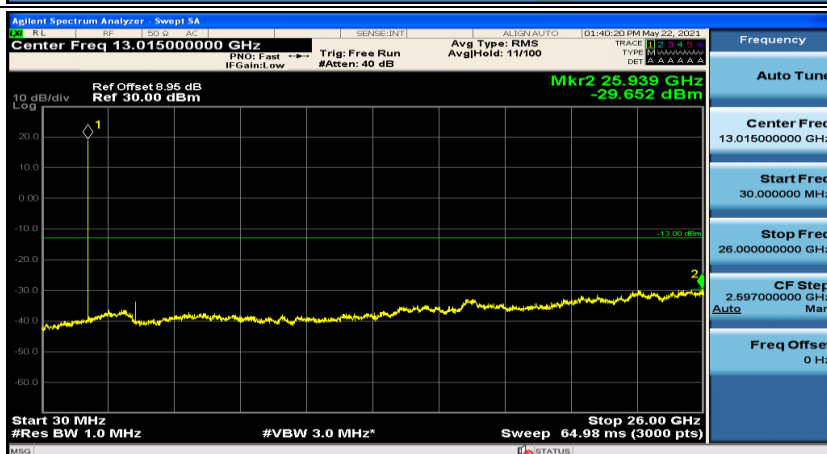

(Channel Bandwidth: 1.4 MHz)_HCH_QPSK_1RB#0

(Channel Bandwidth: 1.4 MHz)_HCH_QPSK_1RB#3

(Channel Bandwidth: 1.4 MHz)_LCH_16QAM_1RB#0

(Channel Bandwidth: 1.4 MHz)_LCH_16QAM_1RB#3

(Channel Bandwidth: 1.4 MHz)_MCH_16QAM_1RB#0

(Channel Bandwidth: 1.4 MHz)_MCH_16QAM_1RB#3

Channel Bandwidth: 3 MHz

Channel Bandwidth: 5 MHz