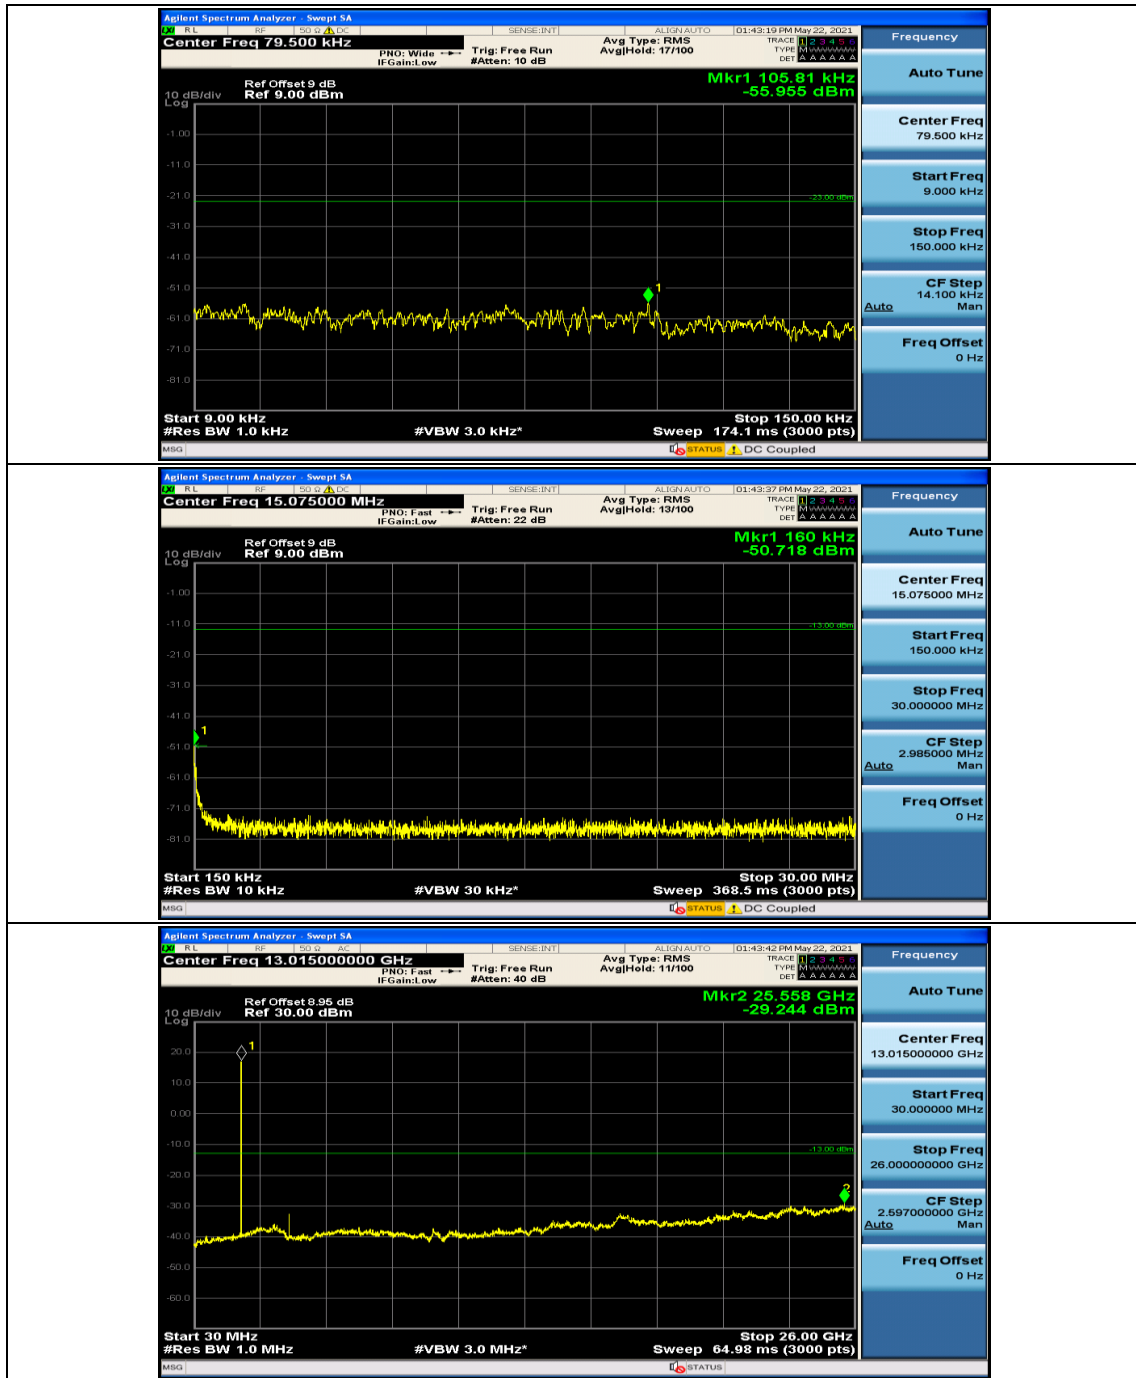

(Channel Bandwidth: 1.4 MHz)_HCH_QPSK_1RB#0

(Channel Bandwidth: 1.4 MHz)_HCH_QPSK_1RB#3

(Channel Bandwidth: 1.4 MHz)_LCH_16QAM_1RB#0

(Channel Bandwidth: 1.4 MHz)_LCH_16QAM_1RB#3

(Channel Bandwidth: 1.4 MHz)_MCH_16QAM_1RB#0

(Channel Bandwidth: 1.4 MHz)_MCH_16QAM_1RB#3

Channel Bandwidth: 3 MHz

Channel Bandwidth: 5 MHz