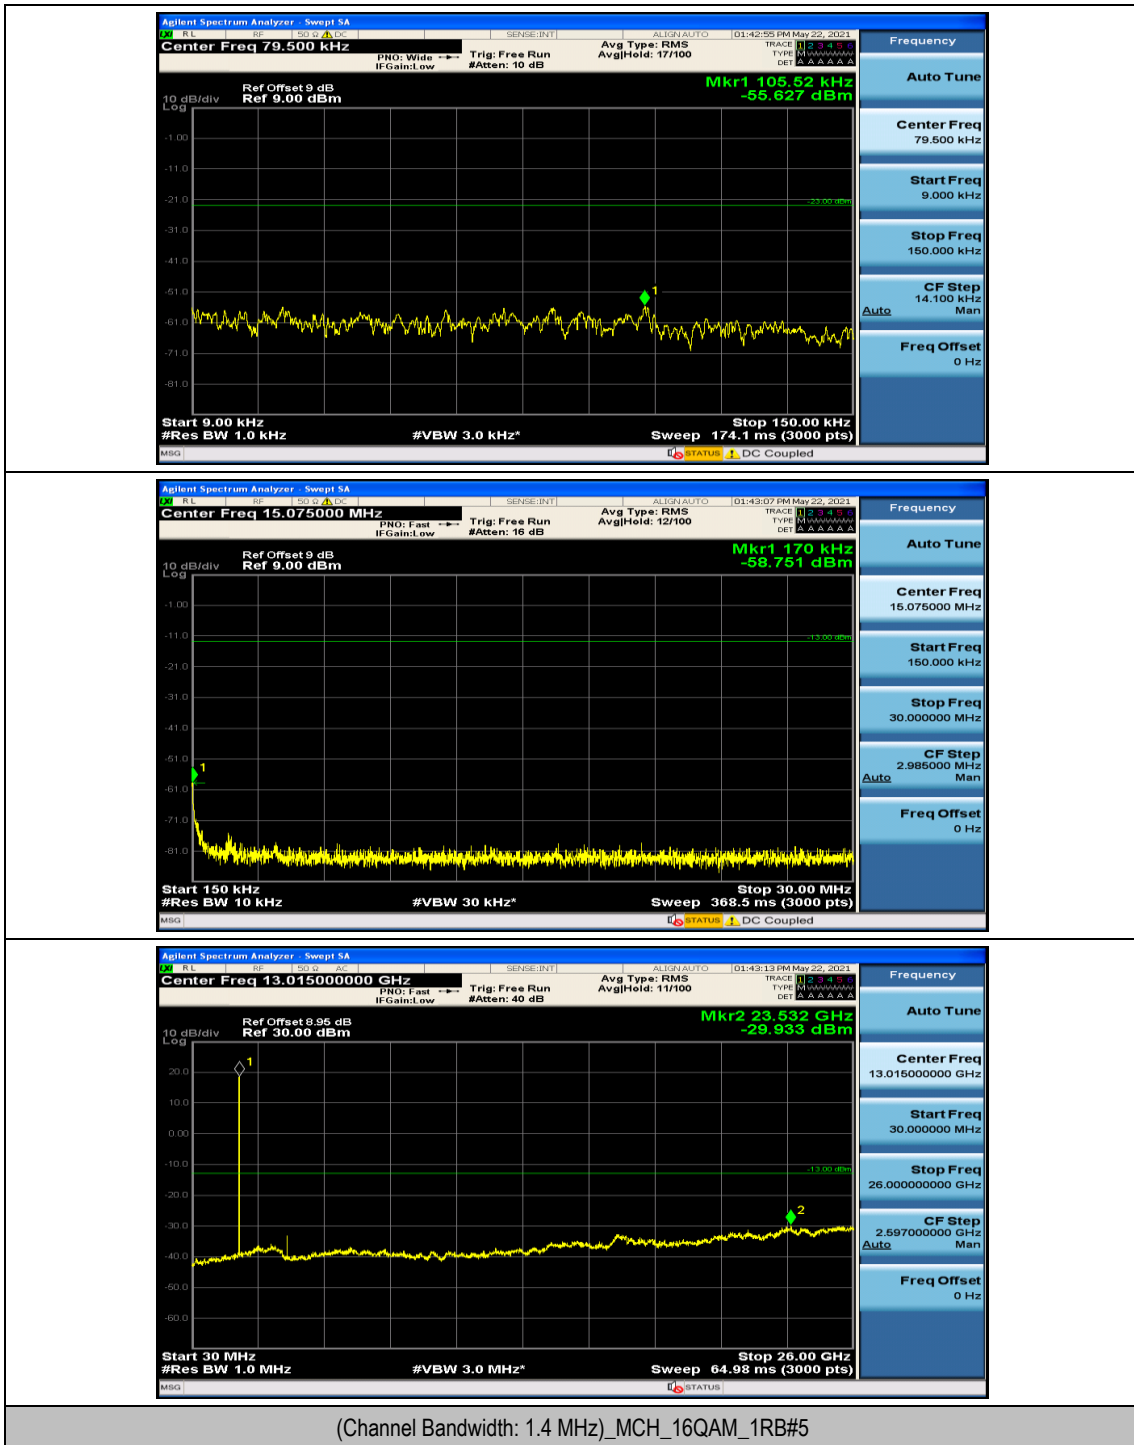

(Channel Bandwidth: 1.4 MHz)_HCH_QPSK_1RB#0

(Channel Bandwidth: 1.4 MHz)_HCH_QPSK_1RB#3

(Channel Bandwidth: 1.4 MHz)_LCH_16QAM_1RB#0

(Channel Bandwidth: 1.4 MHz)_LCH_16QAM_1RB#3

(Channel Bandwidth: 1.4 MHz)_MCH_16QAM_1RB#0

(Channel Bandwidth: 1.4 MHz)_MCH_16QAM_1RB#3

Channel Bandwidth: 3 MHz

Channel Bandwidth: 5 MHz