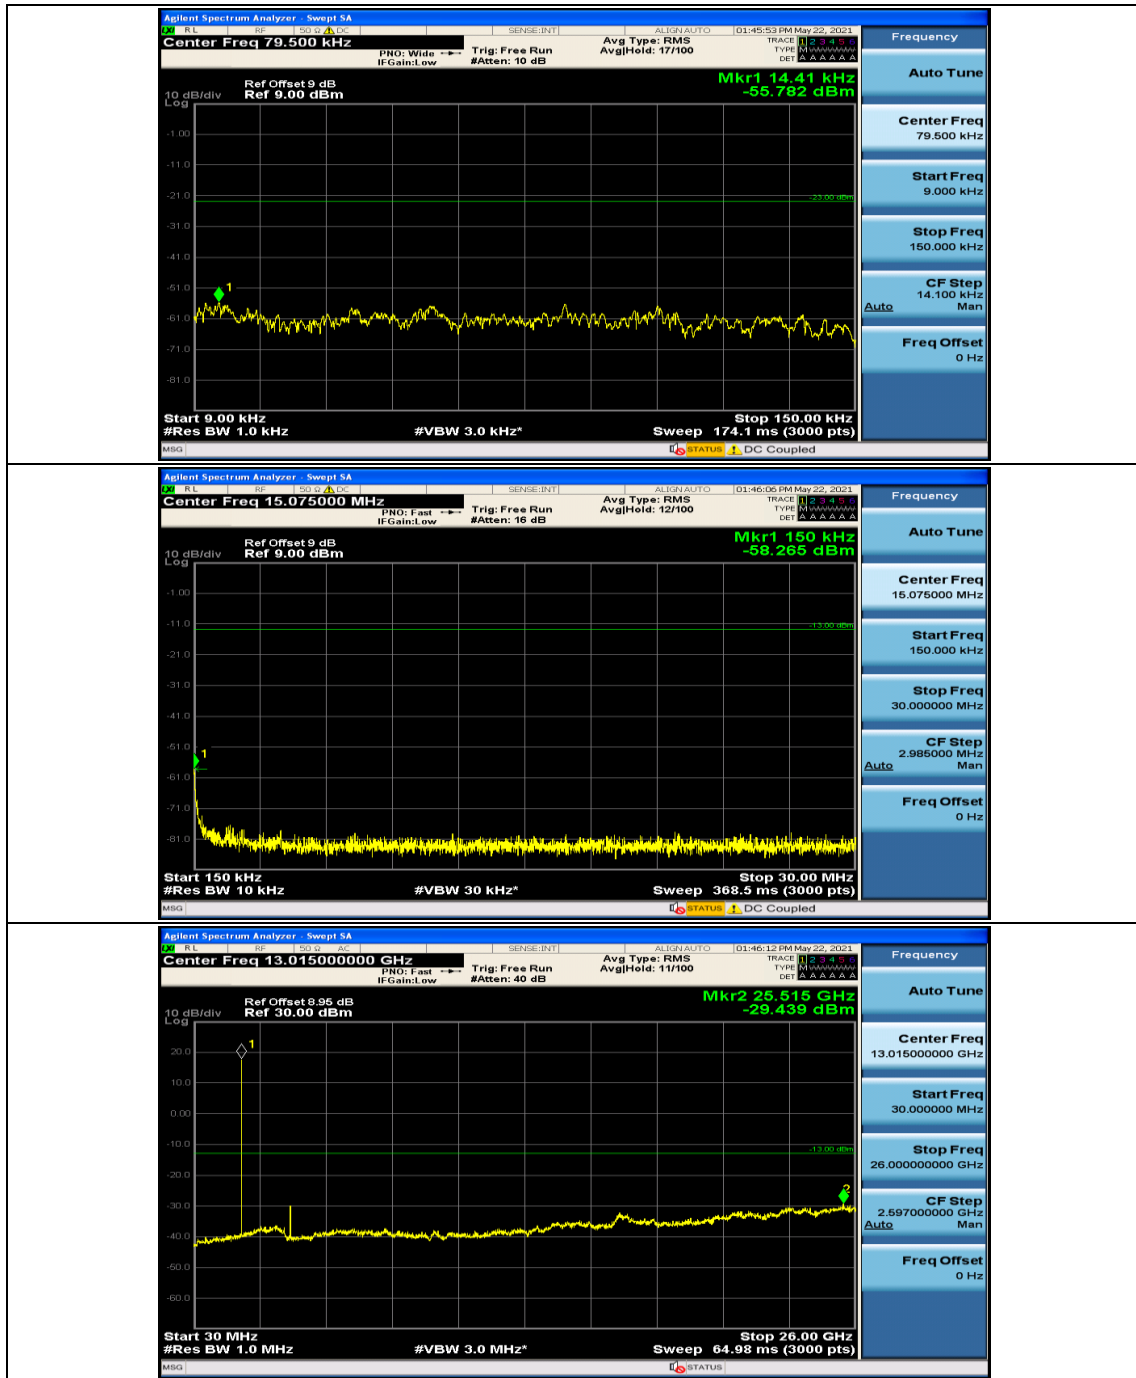

(Channel Bandwidth: 1.4 MHz)_HCH_QPSK_1RB#0

(Channel Bandwidth: 1.4 MHz)_HCH_QPSK_1RB#3

(Channel Bandwidth: 1.4 MHz)_LCH_16QAM_1RB#0

(Channel Bandwidth: 1.4 MHz)_LCH_16QAM_1RB#3

(Channel Bandwidth: 1.4 MHz)_MCH_16QAM_1RB#0

(Channel Bandwidth: 1.4 MHz)_MCH_16QAM_1RB#3

Channel Bandwidth: 3 MHz

Channel Bandwidth: 5 MHz