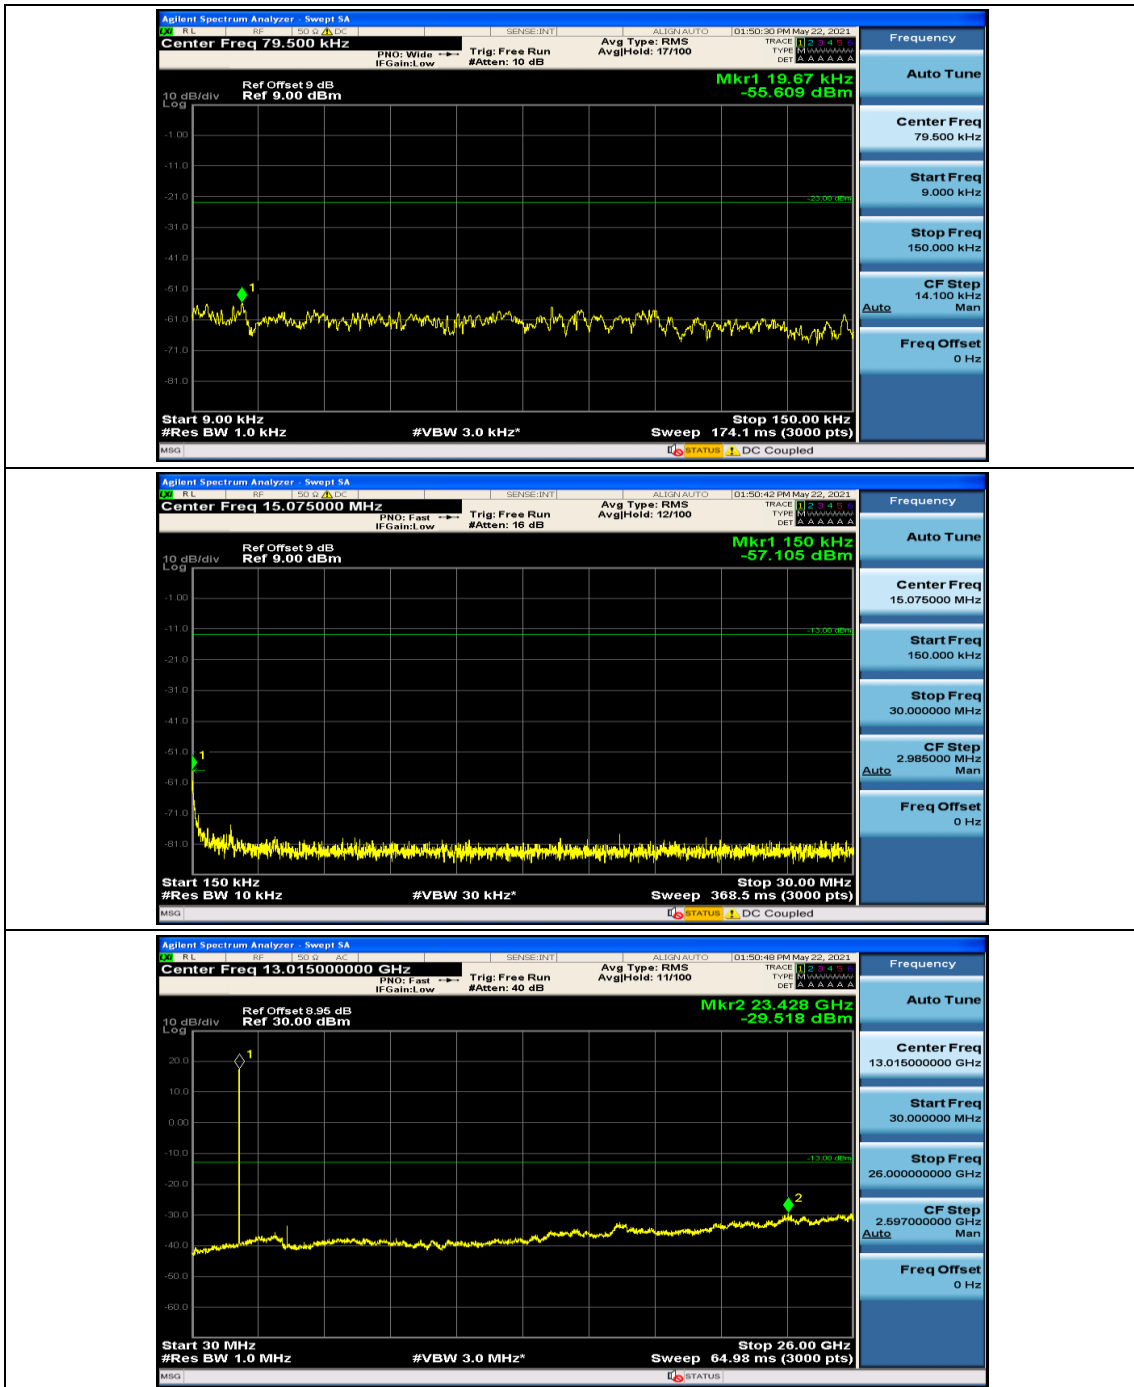

(Channel Bandwidth: 1.4 MHz)_HCH_QPSK_1RB#0

(Channel Bandwidth: 1.4 MHz)_HCH_QPSK_1RB#3

(Channel Bandwidth: 1.4 MHz)_LCH_16QAM_1RB#0

(Channel Bandwidth: 1.4 MHz)_LCH_16QAM_1RB#3

(Channel Bandwidth: 1.4 MHz)_MCH_16QAM_1RB#0

(Channel Bandwidth: 1.4 MHz)_MCH_16QAM_1RB#3

Channel Bandwidth: 3 MHz

Channel Bandwidth: 5 MHz