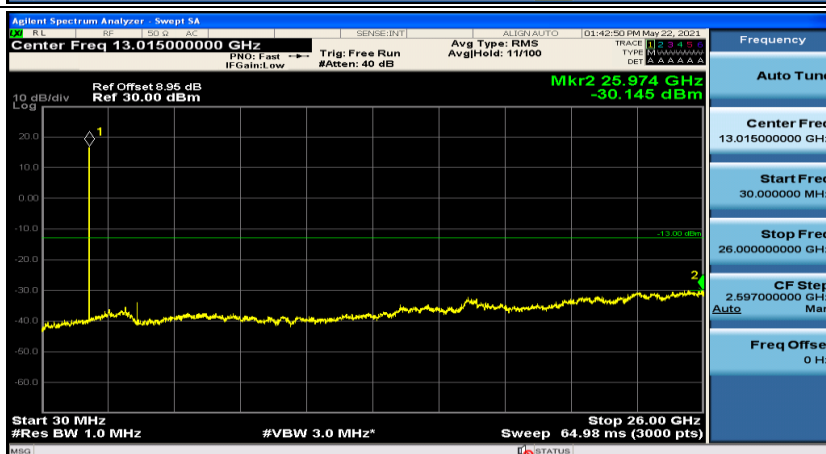

(Channel Bandwidth: 1.4 MHz)_HCH_QPSK_1RB#0

(Channel Bandwidth: 1.4 MHz)_HCH_QPSK_1RB#3

(Channel Bandwidth: 1.4 MHz)_LCH_16QAM_1RB#0

(Channel Bandwidth: 1.4 MHz)_LCH_16QAM_1RB#3

(Channel Bandwidth: 1.4 MHz)_MCH_16QAM_1RB#0

(Channel Bandwidth: 1.4 MHz)_MCH_16QAM_1RB#3

Channel Bandwidth: 3 MHz

Channel Bandwidth: 5 MHz