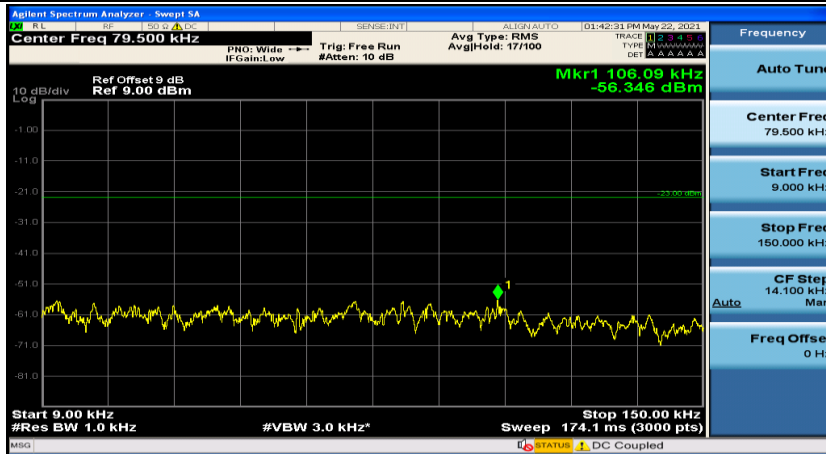

(Channel Bandwidth: 1.4 MHz)_HCH_QPSK_1RB#0

(Channel Bandwidth: 1.4 MHz)_HCH_QPSK_1RB#3

(Channel Bandwidth: 1.4 MHz)_LCH_16QAM_1RB#0

(Channel Bandwidth: 1.4 MHz)_LCH_16QAM_1RB#3

(Channel Bandwidth: 1.4 MHz)_MCH_16QAM_1RB#0

(Channel Bandwidth: 1.4 MHz)_MCH_16QAM_1RB#3

Channel Bandwidth: 3 MHz

Channel Bandwidth: 5 MHz