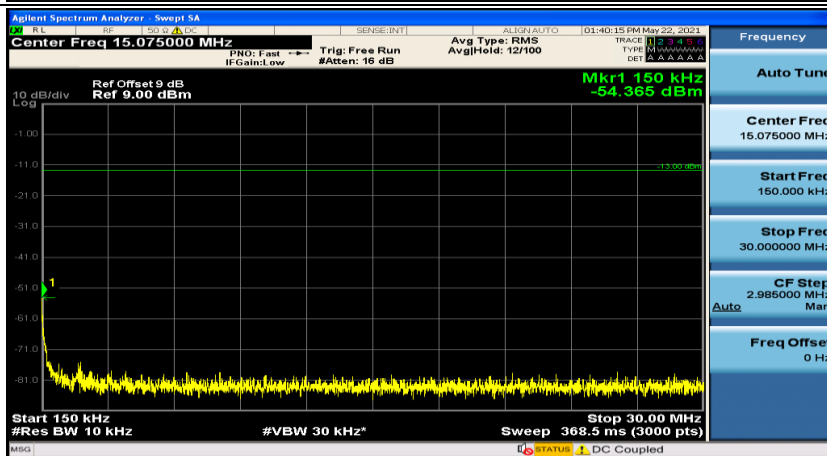

(Channel Bandwidth: 1.4 MHz)_HCH_QPSK_1RB#0

(Channel Bandwidth: 1.4 MHz)_HCH_QPSK_1RB#3

(Channel Bandwidth: 1.4 MHz)_LCH_16QAM_1RB#0

(Channel Bandwidth: 1.4 MHz)_LCH_16QAM_1RB#3

(Channel Bandwidth: 1.4 MHz)_MCH_16QAM_1RB#0

(Channel Bandwidth: 1.4 MHz)_MCH_16QAM_1RB#3

Channel Bandwidth: 3 MHz

Channel Bandwidth: 5 MHz