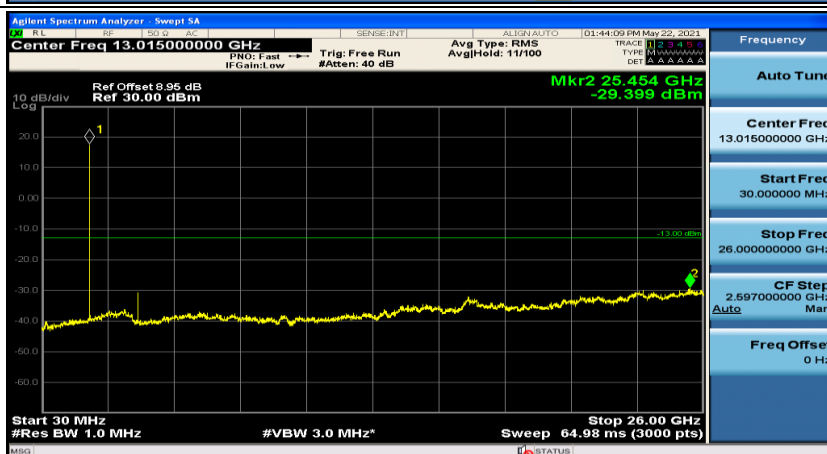

(Channel Bandwidth: 1.4 MHz)_HCH_QPSK_1RB#0

(Channel Bandwidth: 1.4 MHz)_HCH_QPSK_1RB#3

(Channel Bandwidth: 1.4 MHz)_LCH_16QAM_1RB#0

(Channel Bandwidth: 1.4 MHz)_LCH_16QAM_1RB#3

(Channel Bandwidth: 1.4 MHz)_MCH_16QAM_1RB#0

(Channel Bandwidth: 1.4 MHz)_MCH_16QAM_1RB#3

Channel Bandwidth: 3 MHz

Channel Bandwidth: 5 MHz