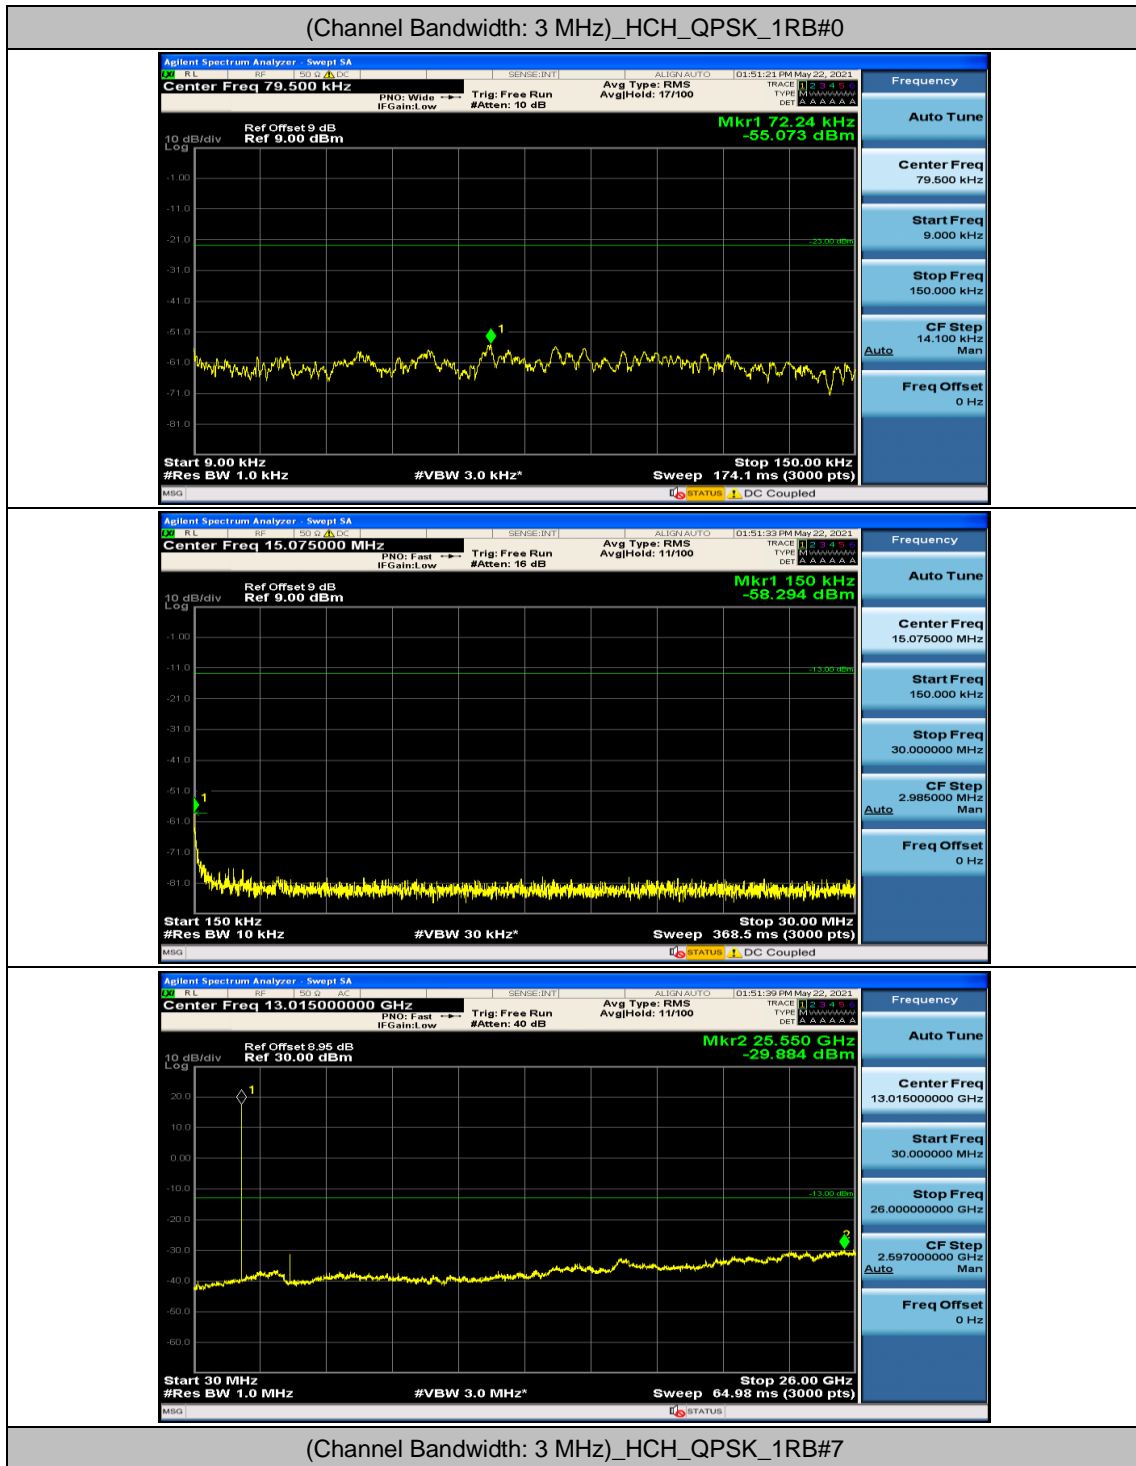

(Channel Bandwidth: 1.4 MHz)_HCH_QPSK_1RB#0

(Channel Bandwidth: 1.4 MHz)_HCH_QPSK_1RB#3

(Channel Bandwidth: 1.4 MHz)_LCH_16QAM_1RB#0

(Channel Bandwidth: 1.4 MHz)_LCH_16QAM_1RB#3

(Channel Bandwidth: 1.4 MHz)_MCH_16QAM_1RB#0

(Channel Bandwidth: 1.4 MHz)_MCH_16QAM_1RB#3

Channel Bandwidth: 3 MHz

Channel Bandwidth: 5 MHz