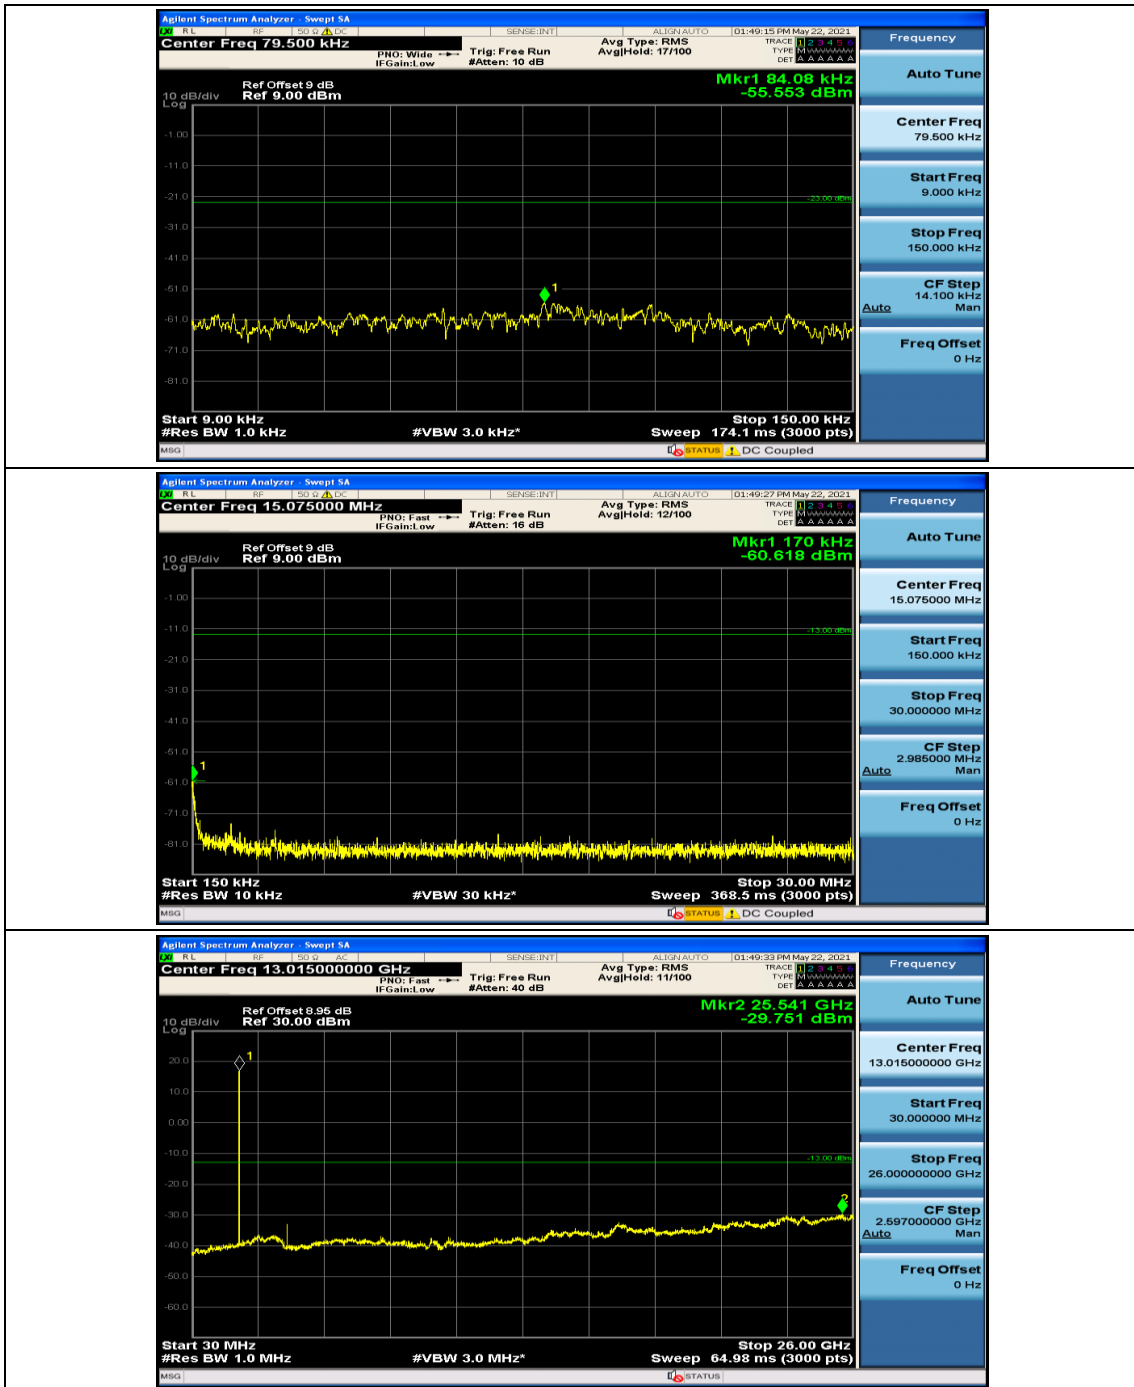

(Channel Bandwidth: 1.4 MHz)_HCH_QPSK_1RB#0

(Channel Bandwidth: 1.4 MHz)_HCH_QPSK_1RB#3

(Channel Bandwidth: 1.4 MHz)_LCH_16QAM_1RB#0

(Channel Bandwidth: 1.4 MHz)_LCH_16QAM_1RB#3

(Channel Bandwidth: 1.4 MHz)_MCH_16QAM_1RB#0

(Channel Bandwidth: 1.4 MHz)_MCH_16QAM_1RB#3

Channel Bandwidth: 3 MHz

Channel Bandwidth: 5 MHz