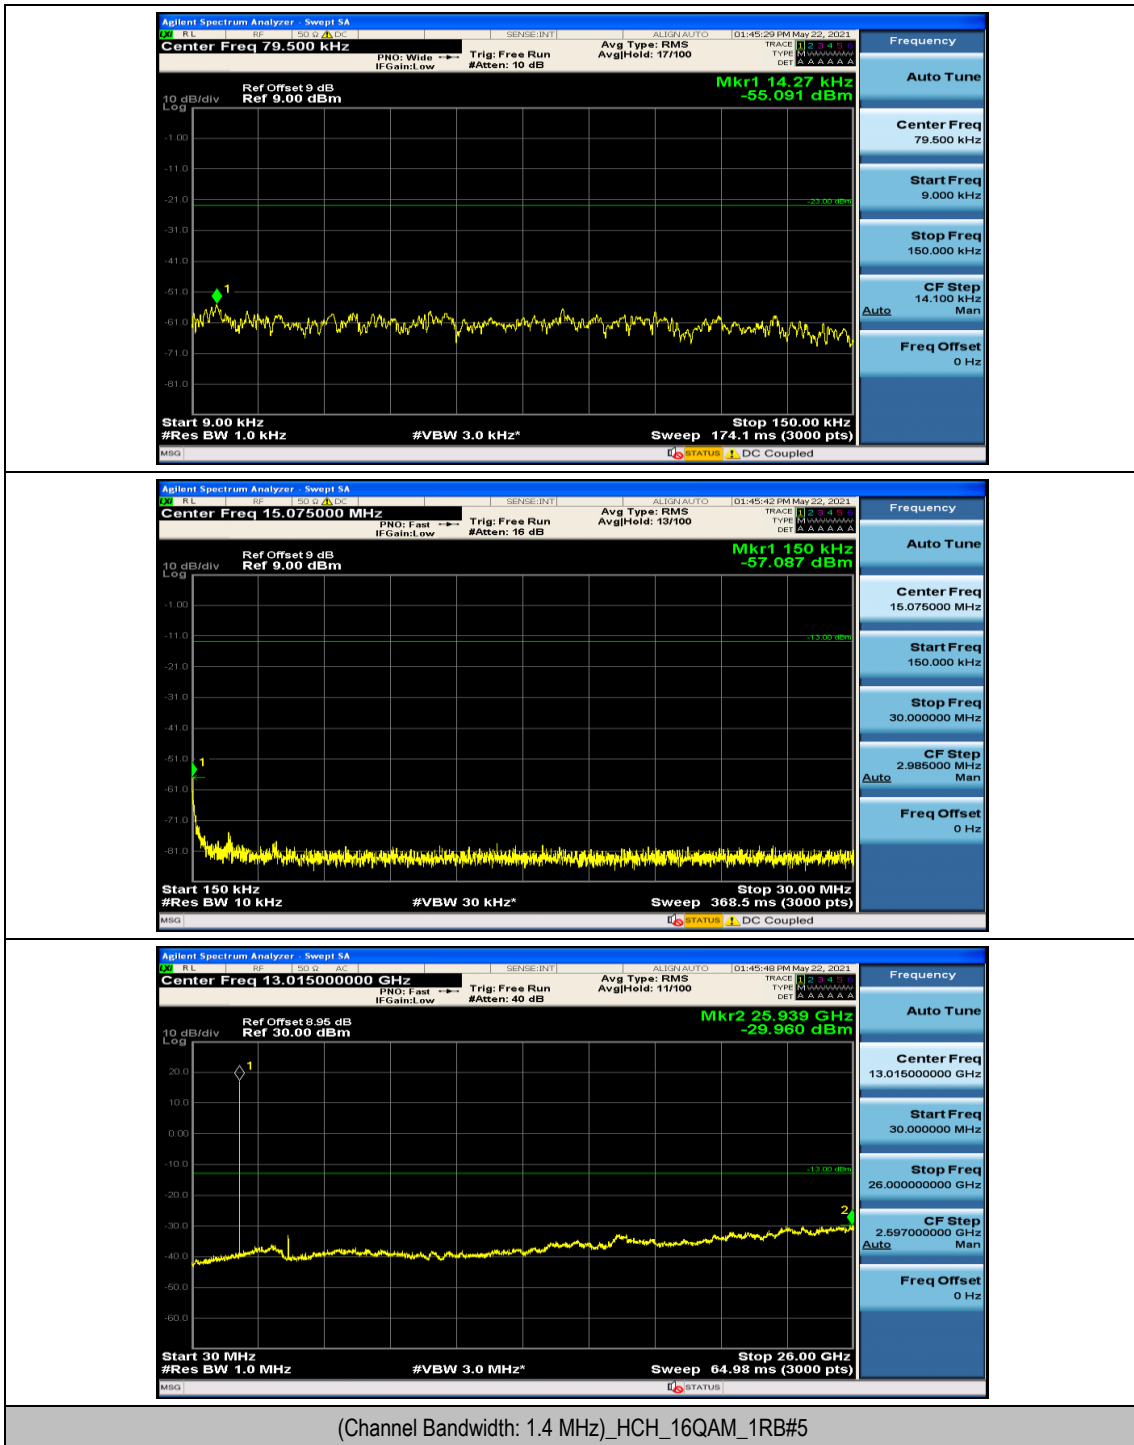

(Channel Bandwidth: 1.4 MHz)_HCH_QPSK_1RB#0

(Channel Bandwidth: 1.4 MHz)_HCH_QPSK_1RB#3

(Channel Bandwidth: 1.4 MHz)_LCH_16QAM_1RB#0

(Channel Bandwidth: 1.4 MHz)_LCH_16QAM_1RB#3

(Channel Bandwidth: 1.4 MHz)_MCH_16QAM_1RB#0

(Channel Bandwidth: 1.4 MHz)_MCH_16QAM_1RB#3

Channel Bandwidth: 3 MHz

Channel Bandwidth: 5 MHz