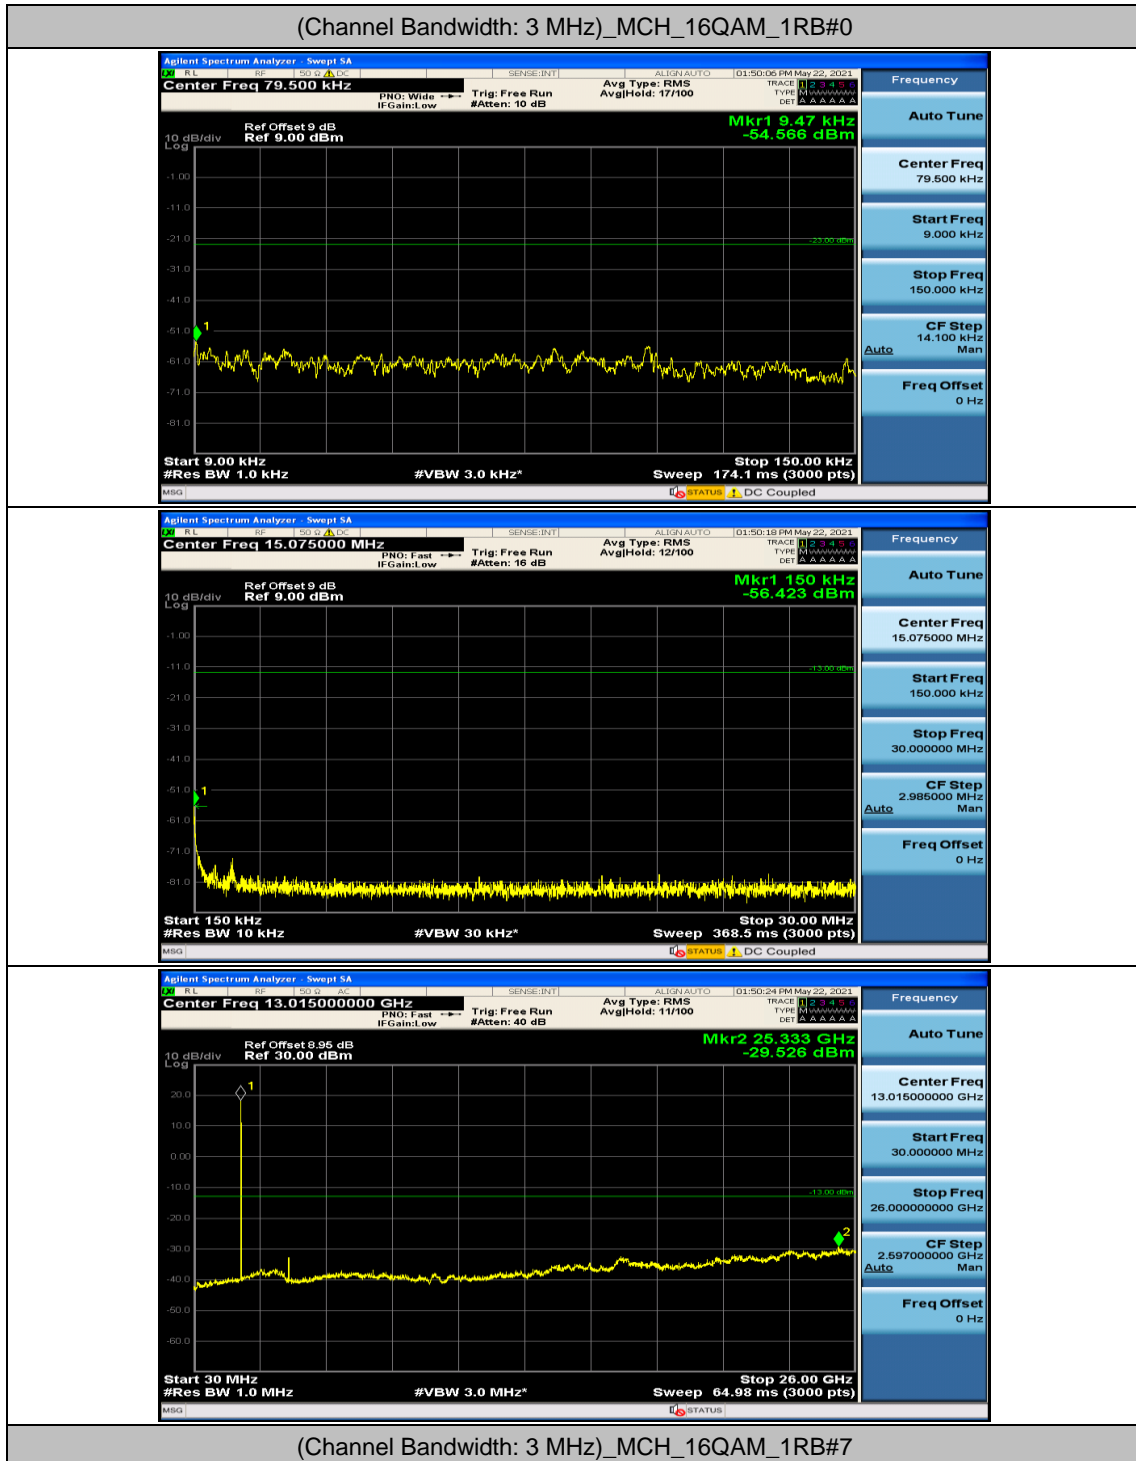

(Channel Bandwidth: 1.4 MHz)_HCH_QPSK_1RB#0

(Channel Bandwidth: 1.4 MHz)_HCH_QPSK_1RB#3

(Channel Bandwidth: 1.4 MHz)_LCH_16QAM_1RB#0

(Channel Bandwidth: 1.4 MHz)_LCH_16QAM_1RB#3

(Channel Bandwidth: 1.4 MHz)_MCH_16QAM_1RB#0

(Channel Bandwidth: 1.4 MHz)_MCH_16QAM_1RB#3

Channel Bandwidth: 3 MHz

Channel Bandwidth: 5 MHz