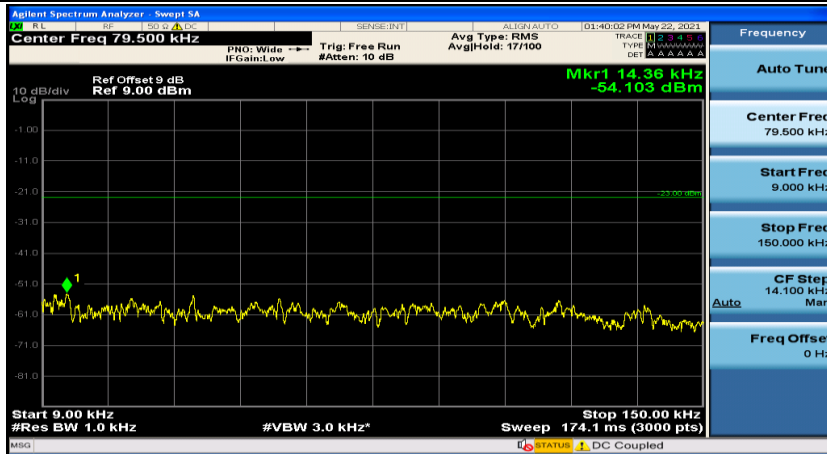

(Channel Bandwidth: 1.4 MHz)_HCH_QPSK_1RB#0

(Channel Bandwidth: 1.4 MHz)_HCH_QPSK_1RB#3

(Channel Bandwidth: 1.4 MHz)_LCH_16QAM_1RB#0

(Channel Bandwidth: 1.4 MHz)_LCH_16QAM_1RB#3

(Channel Bandwidth: 1.4 MHz)_MCH_16QAM_1RB#0

(Channel Bandwidth: 1.4 MHz)_MCH_16QAM_1RB#3

Channel Bandwidth: 3 MHz

Channel Bandwidth: 5 MHz