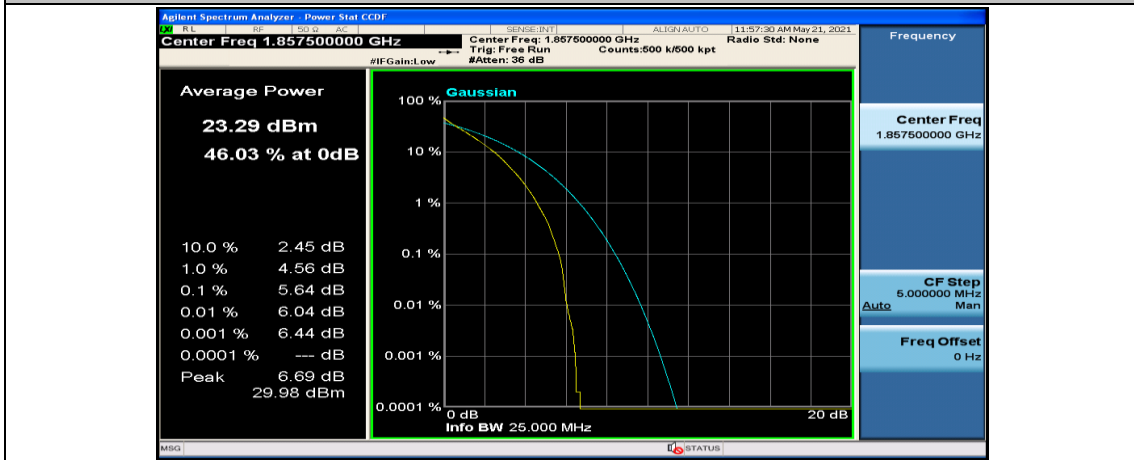

(Channel Bandwidth:15 MHz)_LCH_QPSK_75RB#0