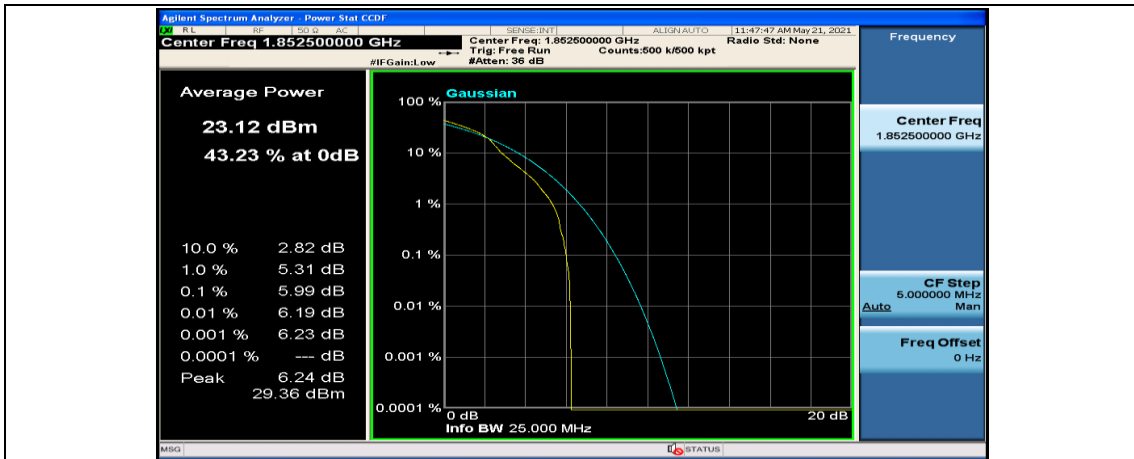

(Channel Bandwidth: 5 MHz)_HCH_QPSK_25RB#0

(Channel Bandwidth: 5 MHz)_LCH_16QAM_1RB#0

(Channel Bandwidth: 5 MHz)_LCH_16QAM_1RB#12

(Channel Bandwidth: 5 MHz)_LCH_16QAM_1RB#24

(Channel Bandwidth: 5 MHz)_LCH_16QAM_12RB#0