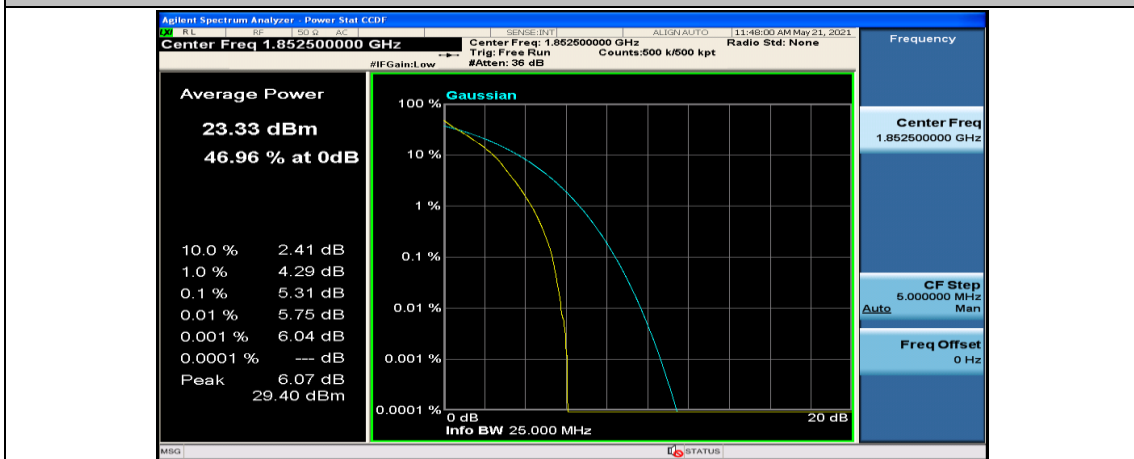

(Channel Bandwidth: 3 MHz)_HCH_16QAM_8RB#4

(Channel Bandwidth: 3 MHz)_HCH_16QAM_8RB#7

(Channel Bandwidth: 3 MHz)_HCH_16QAM_15RB#0

Channel Bandwidth: 5 MHz

(Channel Bandwidth: 5 MHz)_LCH_QPSK_1RB#12

(Channel Bandwidth: 5 MHz)_LCH_QPSK_1RB#24

(Channel Bandwidth: 5 MHz) LCH_QPSK_25RB#0

(Channel Bandwidth: 5 MHz) MCH_QPSK_1RB#0

(Channel Bandwidth: 5 MHz) MCH_QPSK_1RB#12

(Channel Bandwidth: 5 MHz)_MCH_QPSK_1RB#24

(Channel Bandwidth: 5 MHz)_MCH_QPSK_12RB#0