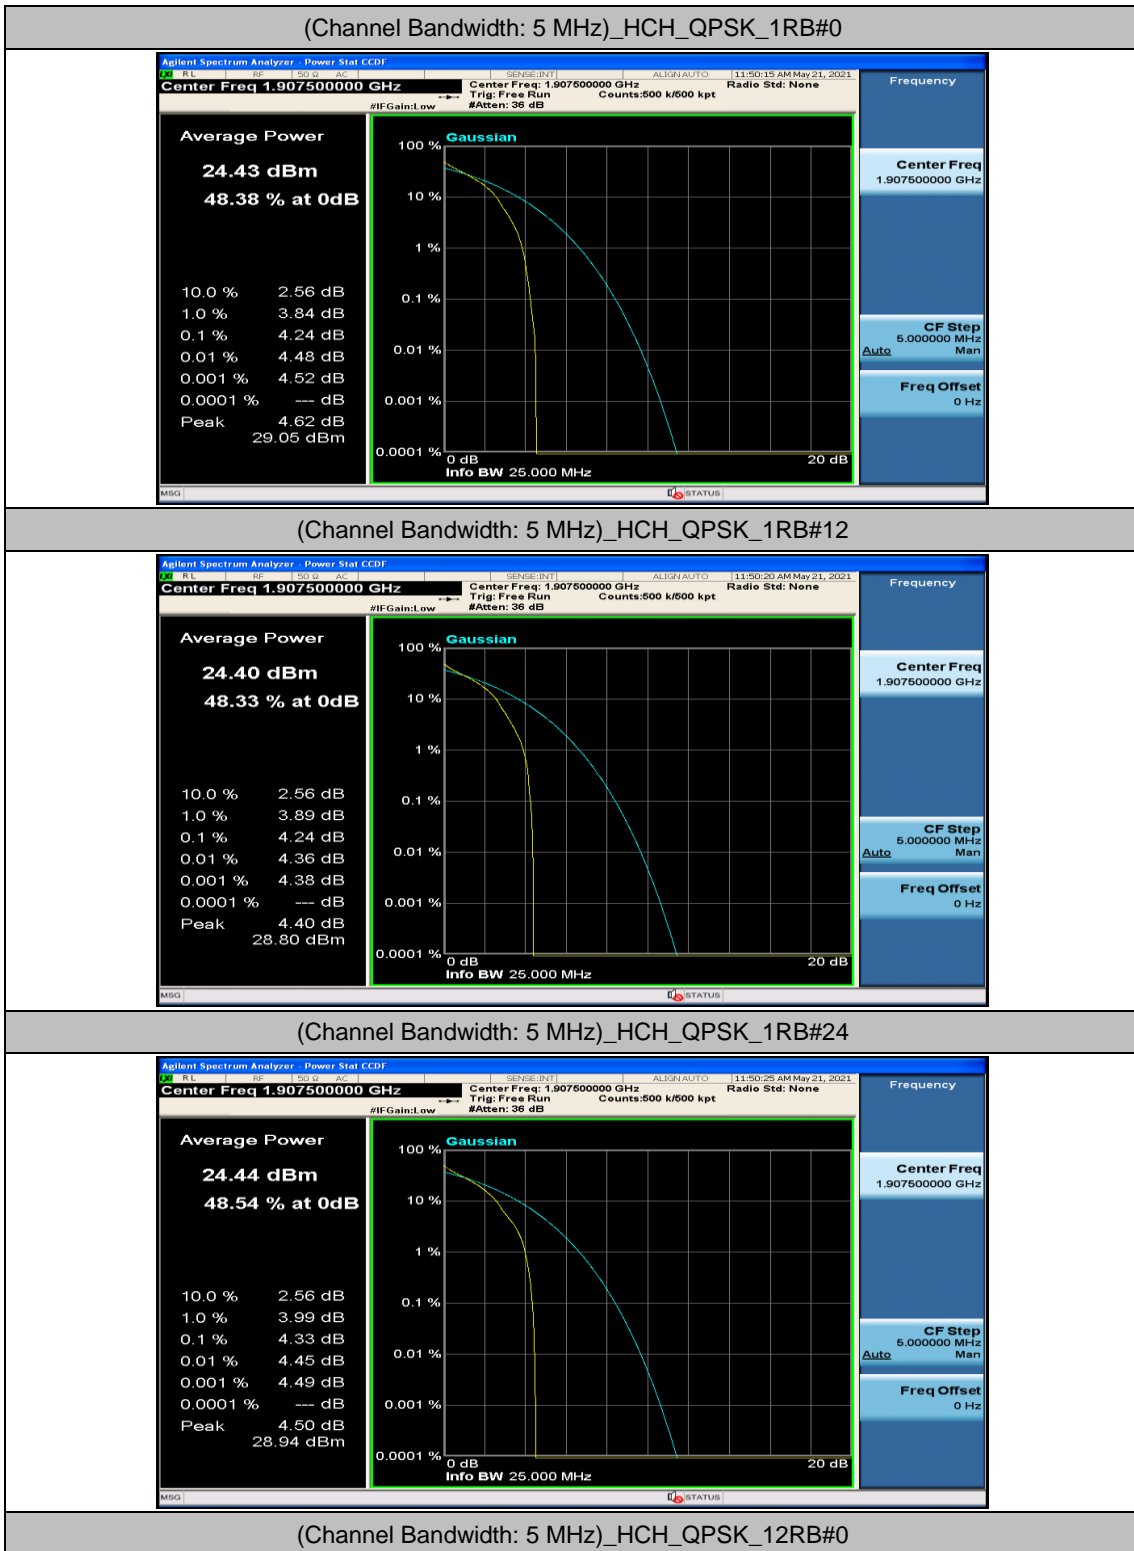

(Channel Bandwidth: 5 MHz) LCH_QPSK_25RB#0

(Channel Bandwidth: 5 MHz) MCH_QPSK_1RB#0

(Channel Bandwidth: 5 MHz) MCH_QPSK_1RB#12

(Channel Bandwidth: 5 MHz)_MCH_QPSK_1RB#24

(Channel Bandwidth: 5 MHz)_MCH_QPSK_12RB#0

(Channel Bandwidth: 5 MHz)_MCH_QPSK_12RB#6

(Channel Bandwidth: 5 MHz)_MCH_QPSK_12RB#13

(Channel Bandwidth: 5 MHz)_MCH_QPSK_25RB#0

(Channel Bandwidth: 5 MHz)_HCH_QPSK_12RB#6

(Channel Bandwidth: 5 MHz)_HCH_QPSK_12RB#13

(Channel Bandwidth: 5 MHz)_HCH_QPSK_25RB#0

(Channel Bandwidth: 5 MHz)_LCH_16QAM_1RB#0

(Channel Bandwidth: 5 MHz)_LCH_16QAM_1RB#12

(Channel Bandwidth: 5 MHz)_LCH_16QAM_1RB#24

(Channel Bandwidth: 5 MHz)_LCH_16QAM_12RB#0