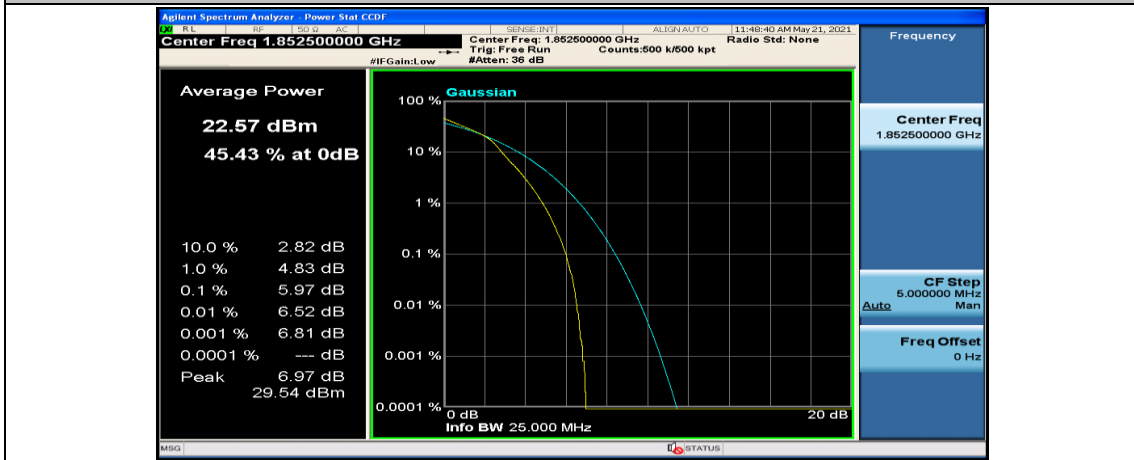

(Channel Bandwidth: 5 MHz)_LCH_16QAM_25RB#0