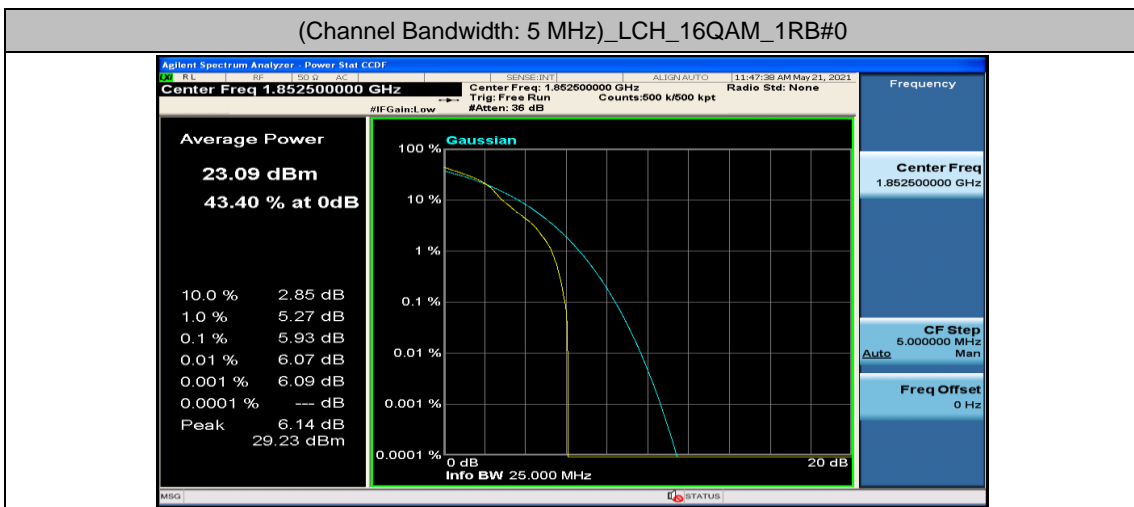

(Channel Bandwidth: 5 MHz)_LCH_16QAM_1RB#0