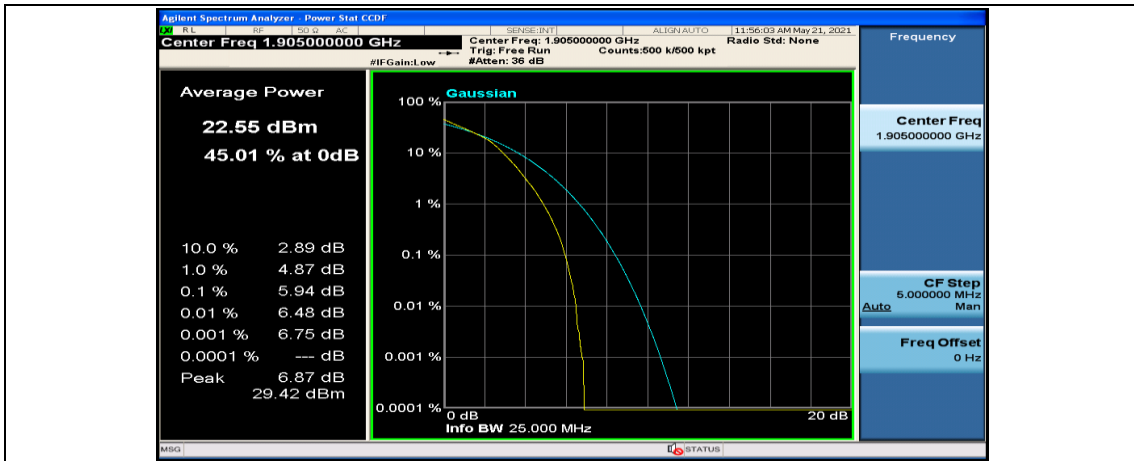

Channel Bandwidth: 10 MHz_LCH_16QAM_25RB#0

Channel Bandwidth: 10 MHz_LCH_16QAM_25RB#12

Channel Bandwidth: 10 MHz_LCH_16QAM_25RB#25

Channel Bandwidth: 15 MHz

(Channel Bandwidth:15 MHz)_LCH_QPSK_37RB#0

(Channel Bandwidth:15 MHz)_LCH_QPSK_37RB#18