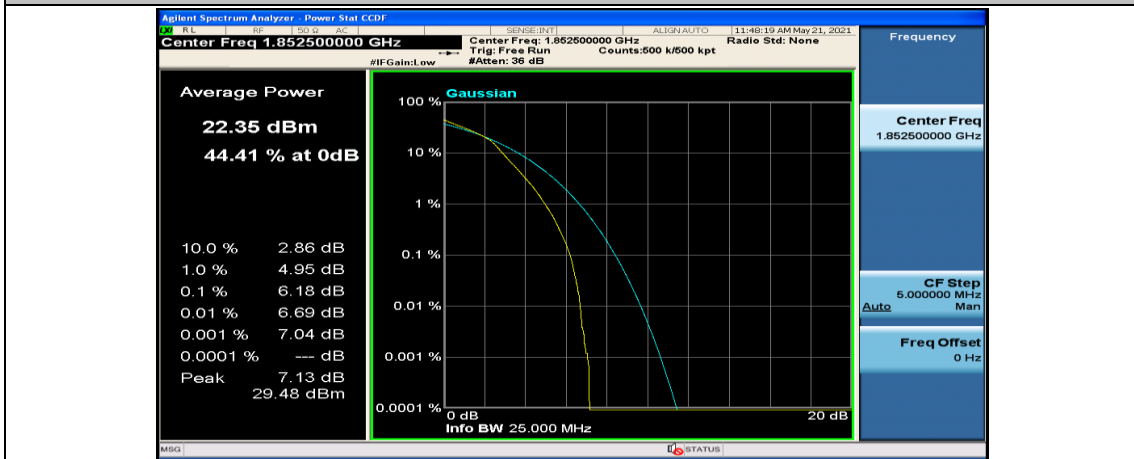

(Channel Bandwidth: 5 MHz)_LCH_16QAM_12RB#6