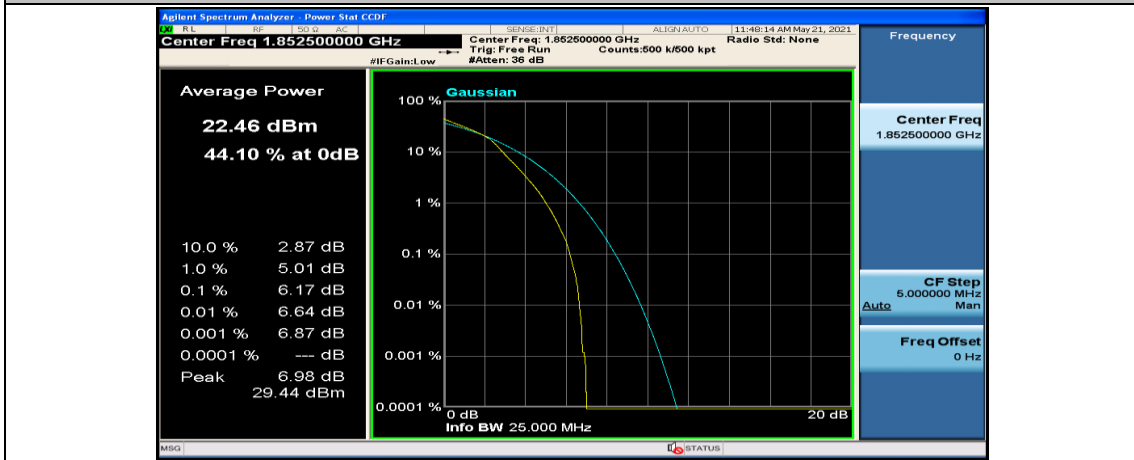

(Channel Bandwidth: 5 MHz)_HCH_QPSK_25RB#0

(Channel Bandwidth: 5 MHz)_LCH_16QAM_1RB#0

(Channel Bandwidth: 5 MHz)_LCH_16QAM_1RB#12

(Channel Bandwidth: 5 MHz)_LCH_16QAM_1RB#24

(Channel Bandwidth: 5 MHz)_LCH_16QAM_12RB#0