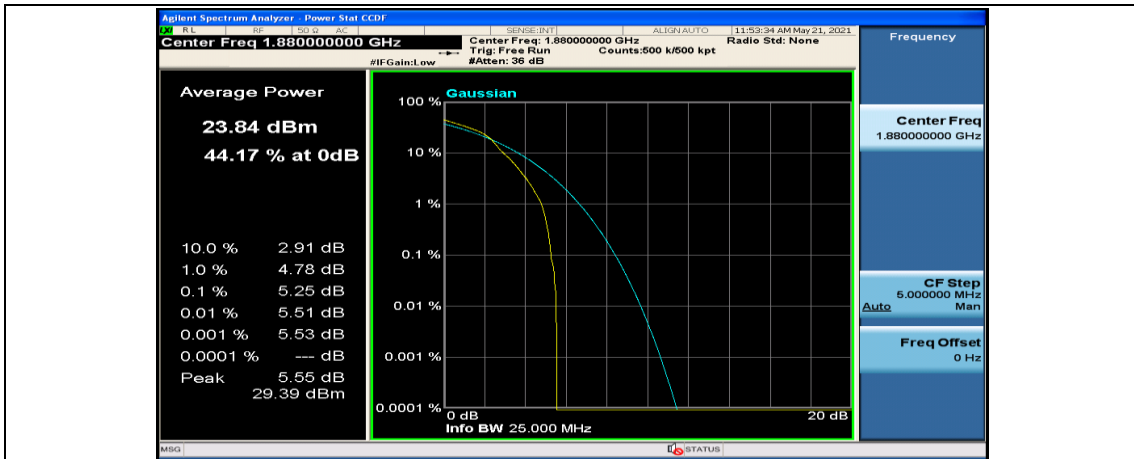

Channel Bandwidth: 10 MHz_LCH_16QAM_25RB#0

Channel Bandwidth: 10 MHz_LCH_16QAM_25RB#12

Channel Bandwidth: 10 MHz_LCH_16QAM_25RB#25

Channel Bandwidth: 15 MHz

(Channel Bandwidth:15 MHz)_LCH_QPSK_37RB#0

(Channel Bandwidth:15 MHz)_LCH_QPSK_37RB#18