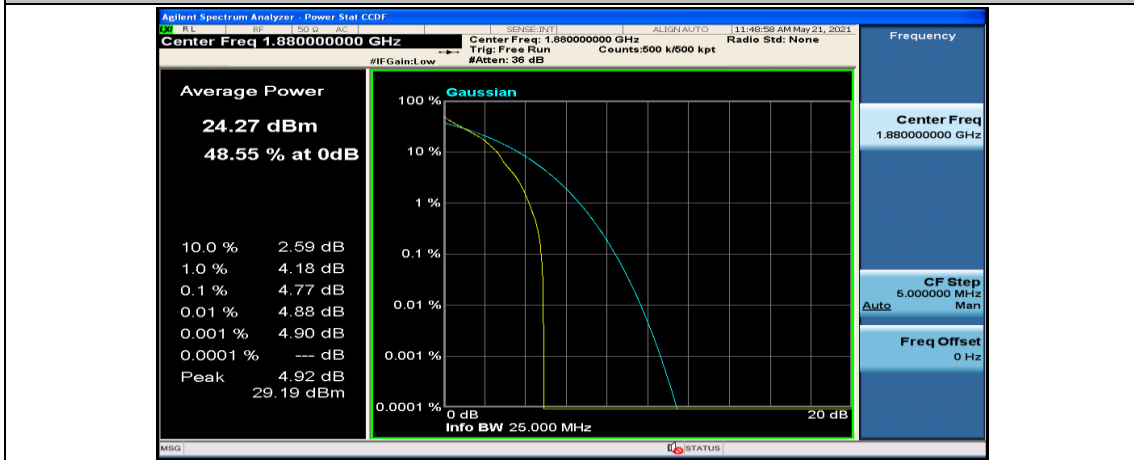

(Channel Bandwidth: 5 MHz) LCH_QPSK_25RB#0

(Channel Bandwidth: 5 MHz) MCH_QPSK_1RB#0

(Channel Bandwidth: 5 MHz) MCH_QPSK_1RB#12

(Channel Bandwidth: 5 MHz)_MCH_QPSK_1RB#24

(Channel Bandwidth: 5 MHz)_MCH_QPSK_12RB#0