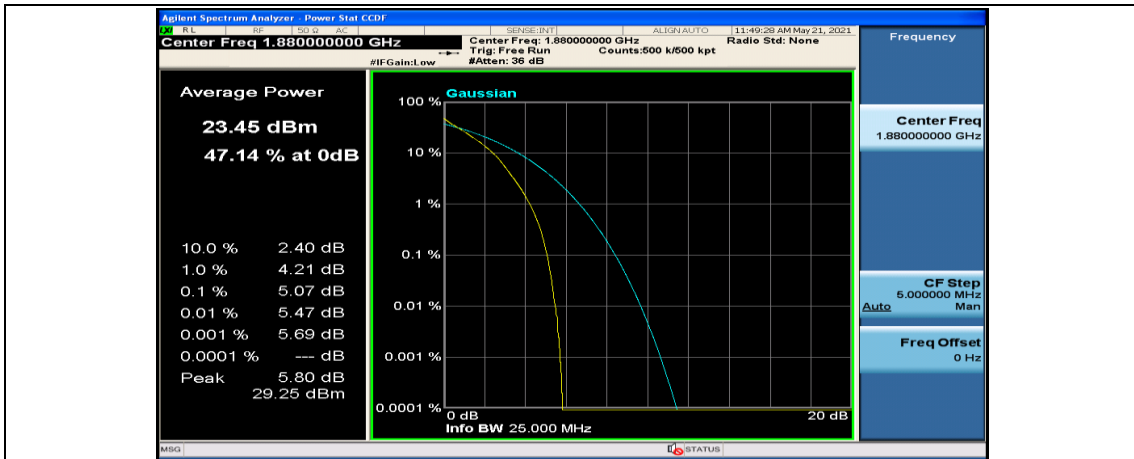

(Channel Bandwidth: 5 MHz)_MCH_QPSK_12RB#6