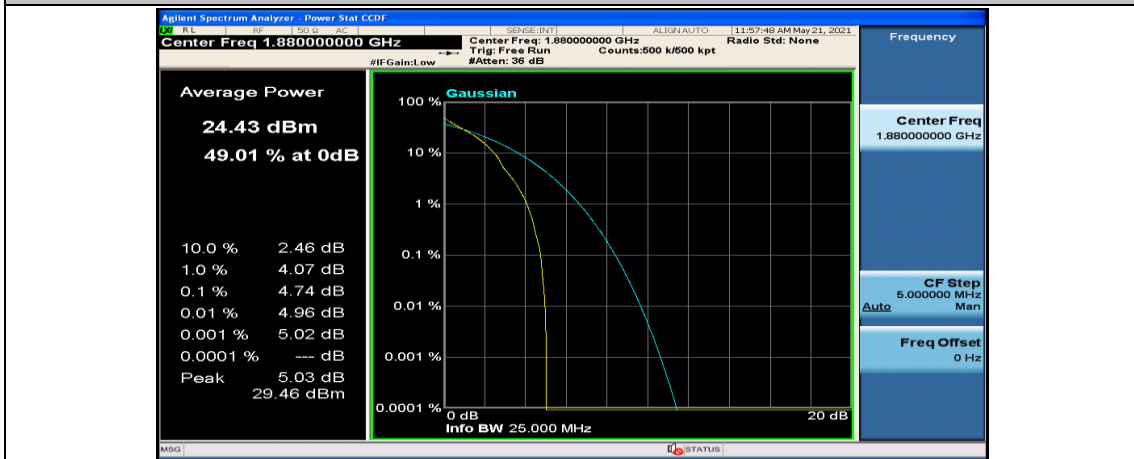

(Channel Bandwidth:15 MHz)_MCH_QPSK_1RB#0

(Channel Bandwidth:15 MHz)_MCH_QPSK_1RB#37