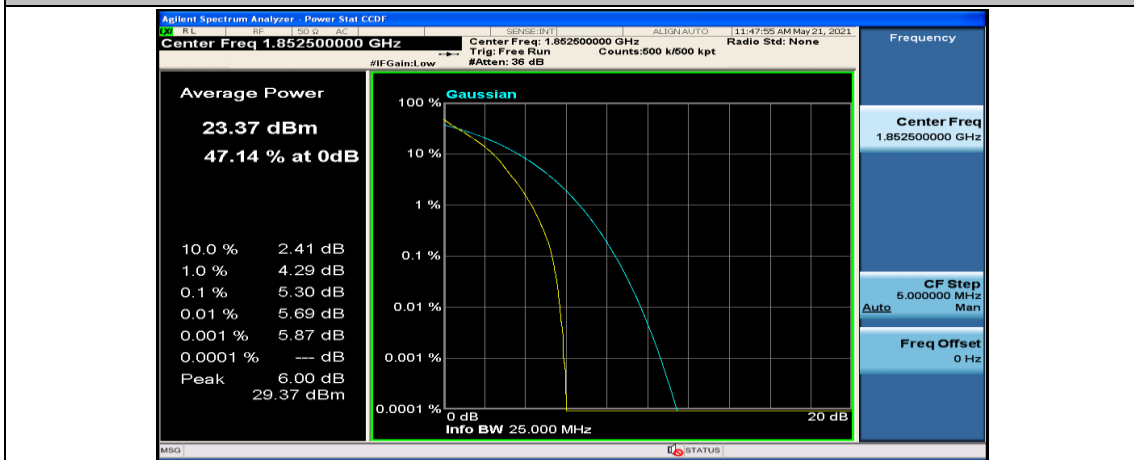

(Channel Bandwidth: 3 MHz)_HCH_16QAM_8RB#4

(Channel Bandwidth: 3 MHz)_HCH_16QAM_8RB#7

(Channel Bandwidth: 3 MHz)_HCH_16QAM_15RB#0

Channel Bandwidth: 5 MHz

(Channel Bandwidth: 5 MHz)_LCH_QPSK_1RB#12

(Channel Bandwidth: 5 MHz)_LCH_QPSK_1RB#24

(Channel Bandwidth: 5 MHz) LCH_QPSK_25RB#0

(Channel Bandwidth: 5 MHz) MCH_QPSK_1RB#0

(Channel Bandwidth: 5 MHz) MCH_QPSK_1RB#12

(Channel Bandwidth: 5 MHz)_MCH_QPSK_1RB#24

(Channel Bandwidth: 5 MHz)_MCH_QPSK_12RB#0