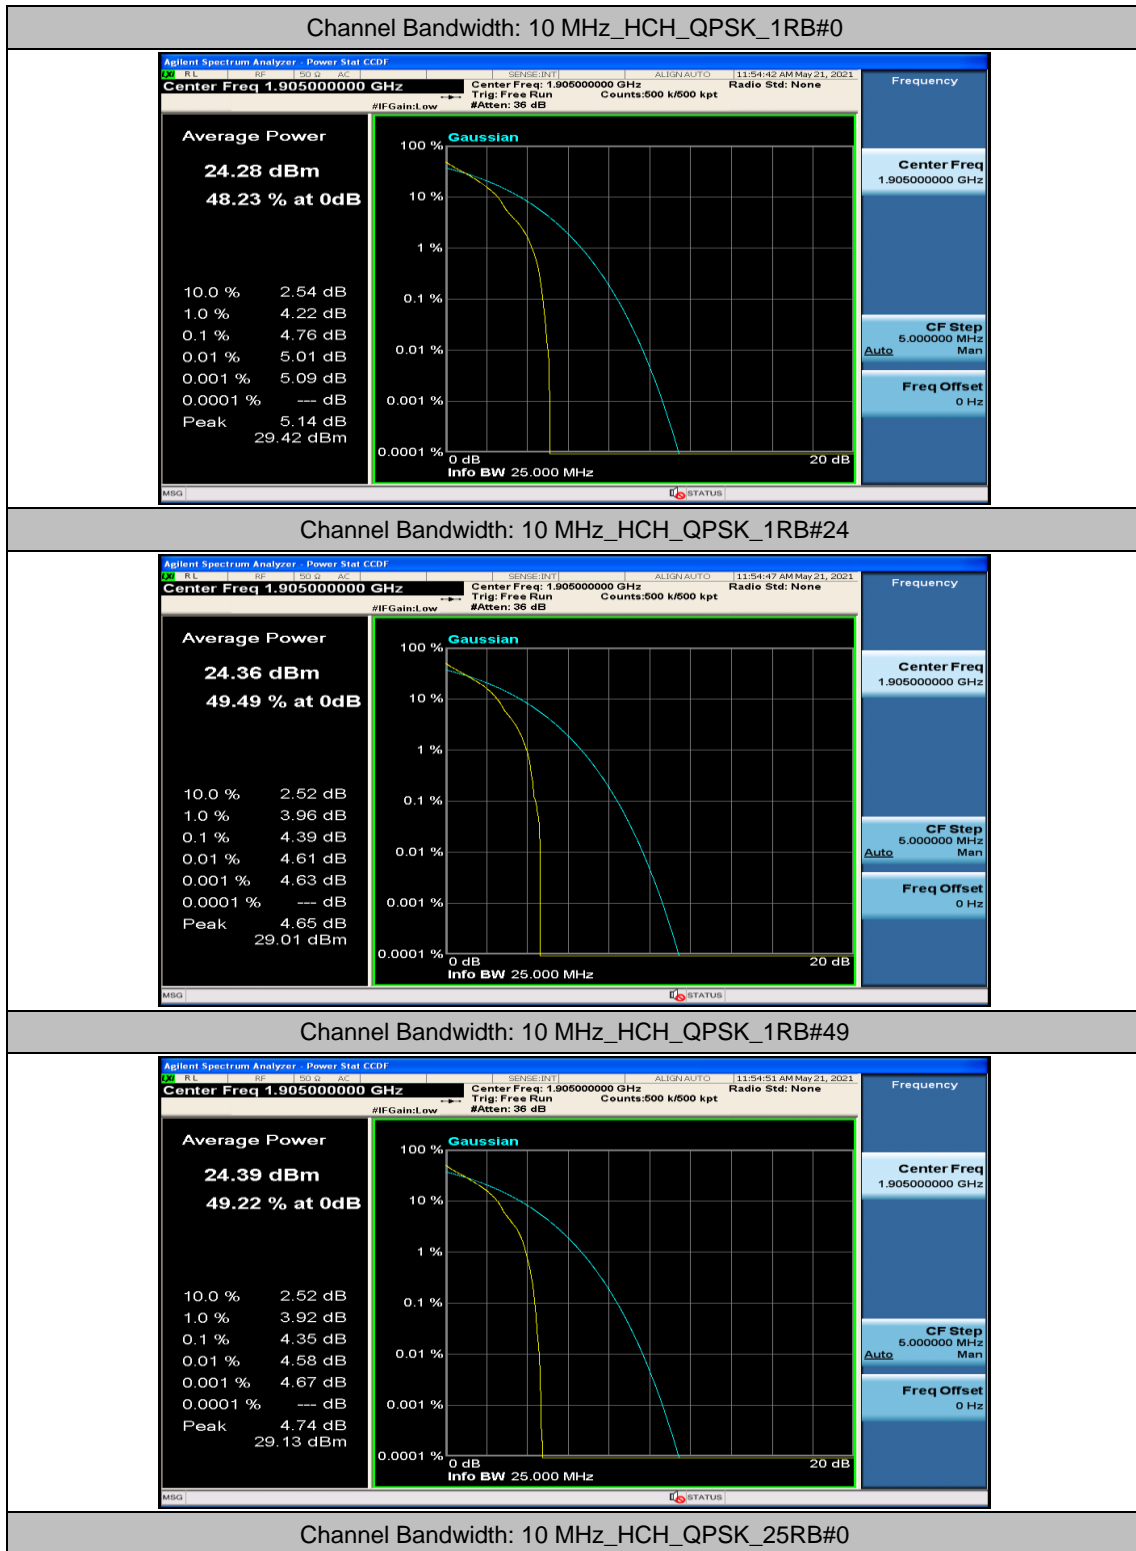

(Channel Bandwidth: 5 MHz)_MCH_16QAM_12RB#13

(Channel Bandwidth: 5 MHz)_MCH_16QAM_25RB#0

Channel Bandwidth: 10 MHz

Channel Bandwidth: 10 MHz_LCH_16QAM_1RB#0

Channel Bandwidth: 10 MHz_LCH_16QAM_1RB#24

Channel Bandwidth: 10 MHz_LCH_16QAM_1RB#49

Channel Bandwidth: 10 MHz_LCH_16QAM_25RB#0

Channel Bandwidth: 10 MHz_LCH_16QAM_25RB#12

Channel Bandwidth: 10 MHz_LCH_16QAM_25RB#25

Channel Bandwidth: 15 MHz

(Channel Bandwidth:15 MHz)_LCH_QPSK_37RB#0

(Channel Bandwidth:15 MHz)_LCH_QPSK_37RB#18