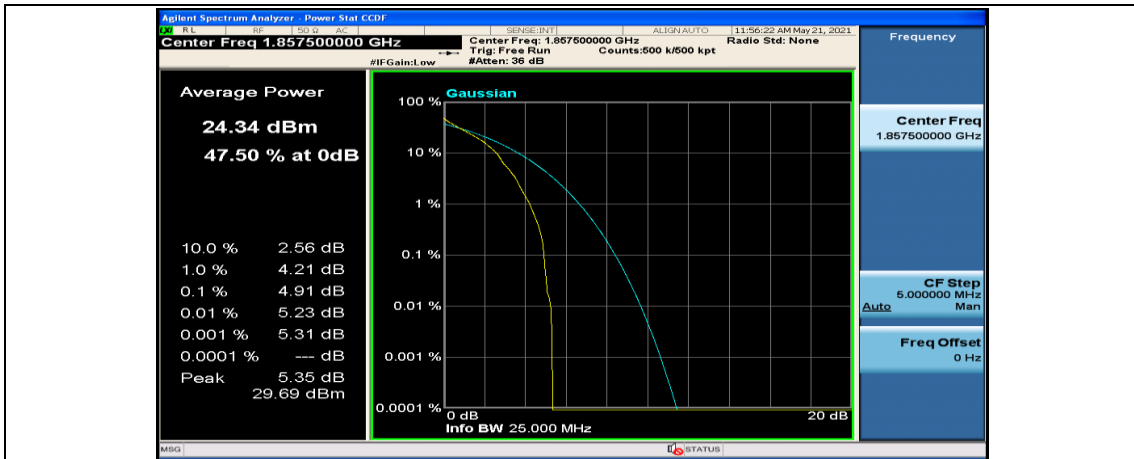

Channel Bandwidth: 10 MHz_LCH_16QAM_25RB#0

Channel Bandwidth: 10 MHz_LCH_16QAM_25RB#12

Channel Bandwidth: 10 MHz_LCH_16QAM_25RB#25

Channel Bandwidth: 15 MHz

(Channel Bandwidth:15 MHz)_LCH_QPSK_37RB#0

(Channel Bandwidth:15 MHz)_LCH_QPSK_37RB#18