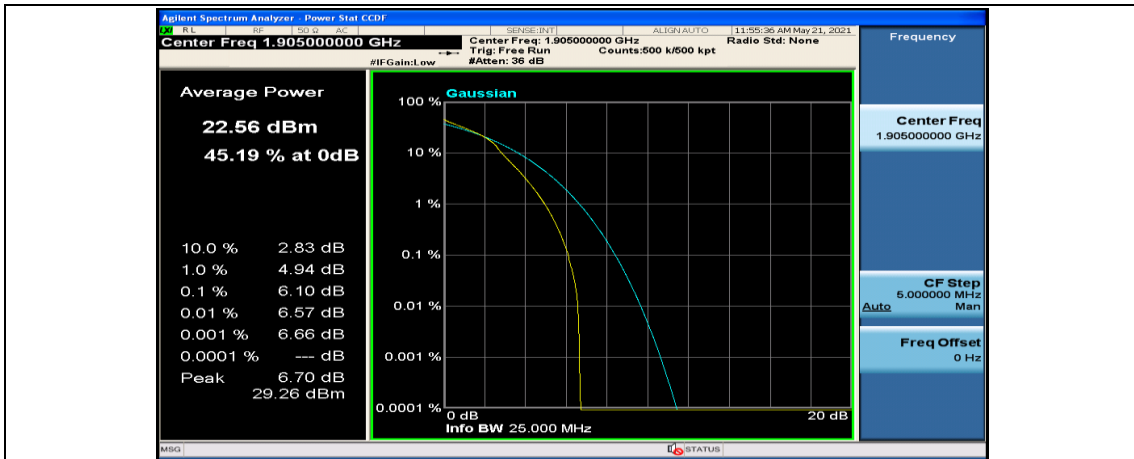

Channel Bandwidth: 10 MHz_LCH_16QAM_25RB#0

Channel Bandwidth: 10 MHz_LCH_16QAM_25RB#12

Channel Bandwidth: 10 MHz_LCH_16QAM_25RB#25

Channel Bandwidth: 15 MHz

(Channel Bandwidth:15 MHz)_LCH_QPSK_37RB#0

(Channel Bandwidth:15 MHz)_LCH_QPSK_37RB#18