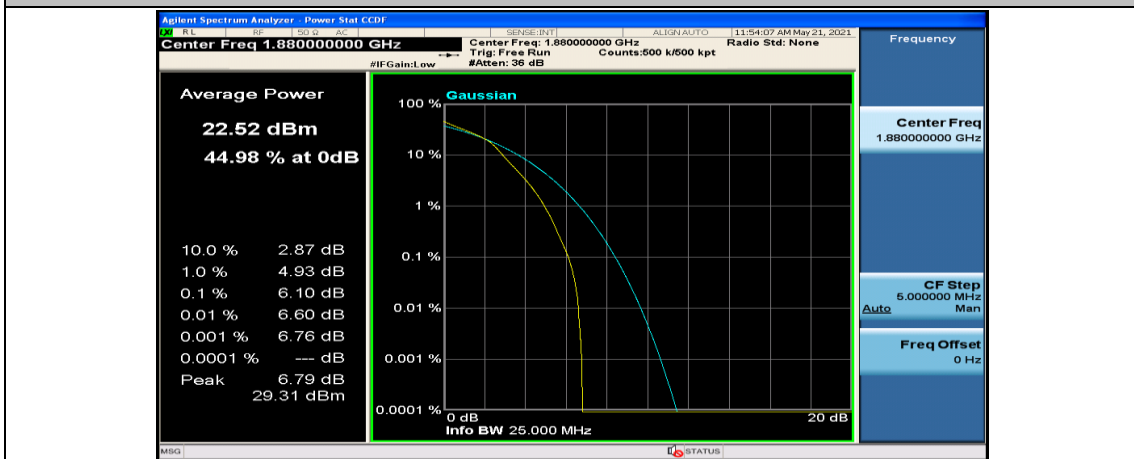

Channel Bandwidth: 10 MHz_LCH_16QAM_25RB#0

Channel Bandwidth: 10 MHz_LCH_16QAM_25RB#12

Channel Bandwidth: 10 MHz_LCH_16QAM_25RB#25

Channel Bandwidth: 15 MHz

(Channel Bandwidth:15 MHz)_LCH_QPSK_37RB#0

(Channel Bandwidth:15 MHz)_LCH_QPSK_37RB#18