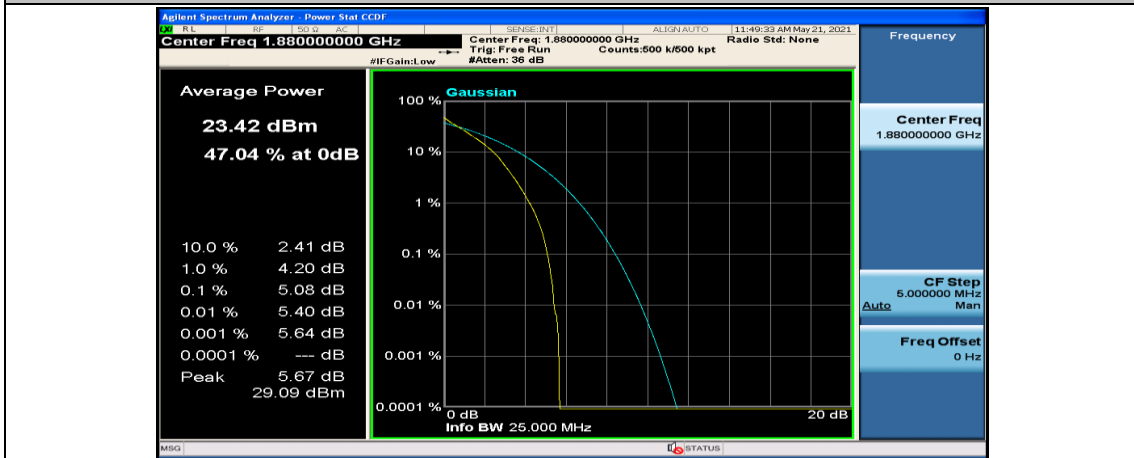

(Channel Bandwidth: 5 MHz)_MCH_QPSK_12RB#13