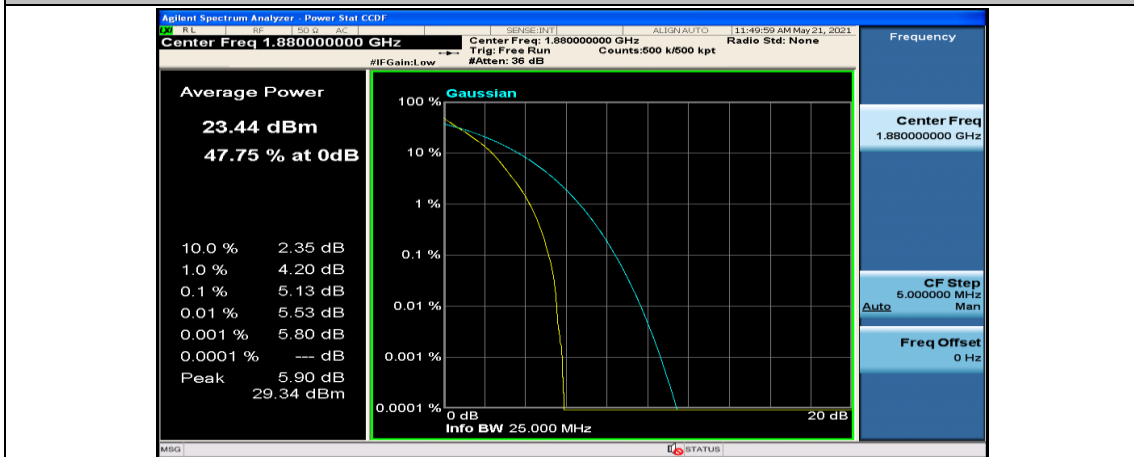

(Channel Bandwidth: 5 MHz)_MCH_QPSK_25RB#0