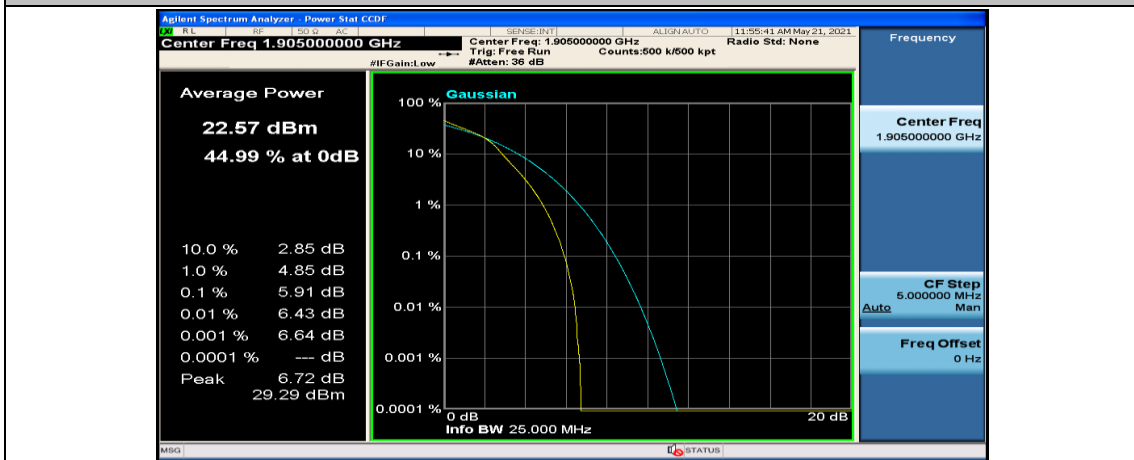

Channel Bandwidth: 10 MHz_LCH_16QAM_25RB#0

Channel Bandwidth: 10 MHz_LCH_16QAM_25RB#12

Channel Bandwidth: 10 MHz_LCH_16QAM_25RB#25

Channel Bandwidth: 15 MHz

(Channel Bandwidth:15 MHz)_LCH_QPSK_37RB#0

(Channel Bandwidth:15 MHz)_LCH_QPSK_37RB#18