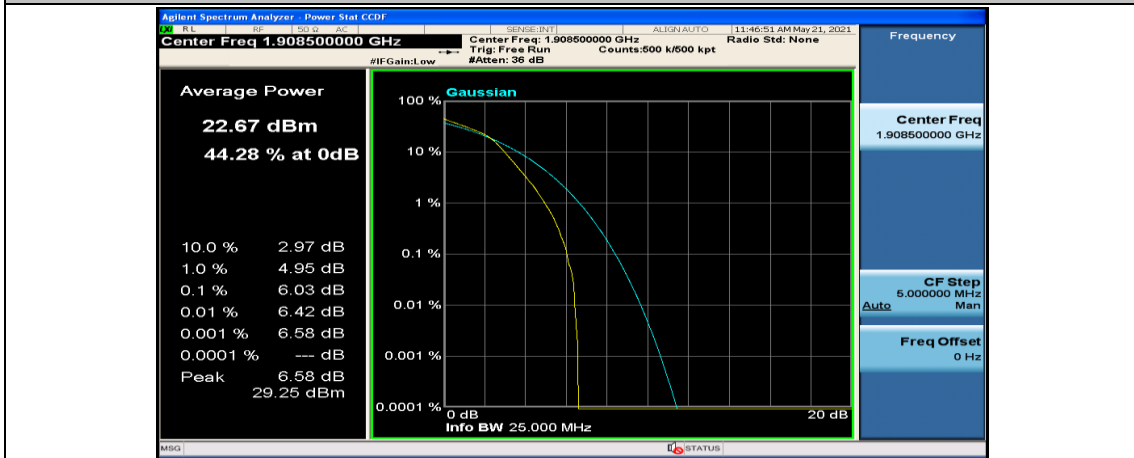

(Channel Bandwidth: 3 MHz)_HCH_16QAM_8RB#4

(Channel Bandwidth: 3 MHz)_HCH_16QAM_8RB#7

(Channel Bandwidth: 3 MHz)_HCH_16QAM_15RB#0

Channel Bandwidth: 5 MHz

(Channel Bandwidth: 5 MHz)_LCH_QPSK_1RB#12

(Channel Bandwidth: 5 MHz)_LCH_QPSK_1RB#24

(Channel Bandwidth: 5 MHz) LCH_QPSK_25RB#0

(Channel Bandwidth: 5 MHz) MCH_QPSK_1RB#0

(Channel Bandwidth: 5 MHz) MCH_QPSK_1RB#12

(Channel Bandwidth: 5 MHz)_MCH_QPSK_1RB#24

(Channel Bandwidth: 5 MHz)_MCH_QPSK_12RB#0