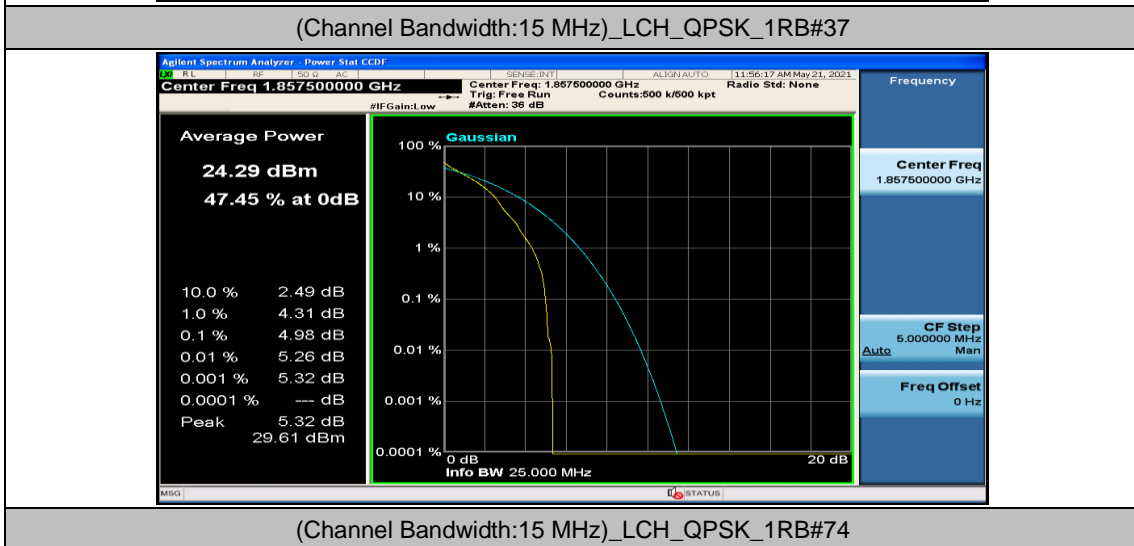

Channel Bandwidth: 10 MHz_LCH_16QAM_25RB#0

Channel Bandwidth: 10 MHz_LCH_16QAM_25RB#12

Channel Bandwidth: 10 MHz_LCH_16QAM_25RB#25

Channel Bandwidth: 15 MHz

(Channel Bandwidth:15 MHz)_LCH_QPSK_37RB#0

(Channel Bandwidth:15 MHz)_LCH_QPSK_37RB#18