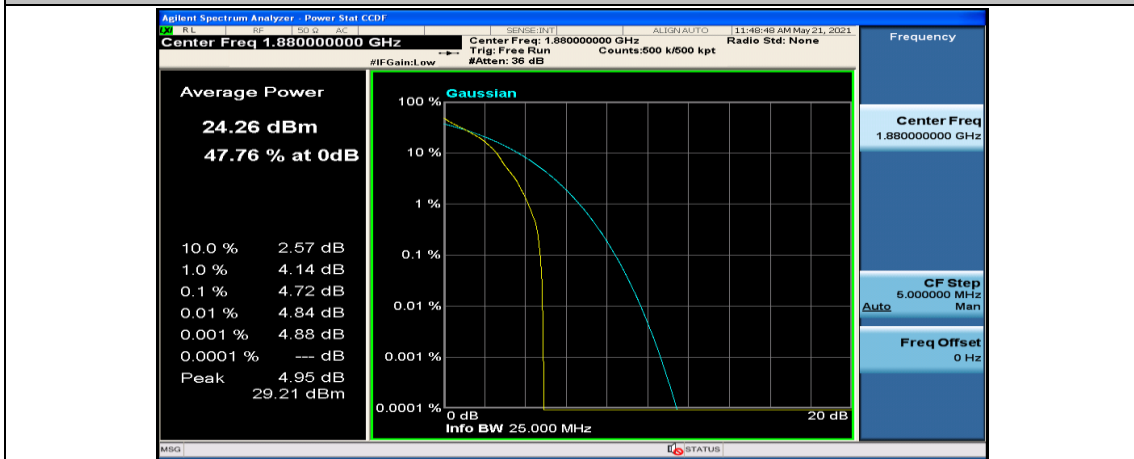

(Channel Bandwidth: 3 MHz)_HCH_16QAM_8RB#4

(Channel Bandwidth: 3 MHz)_HCH_16QAM_8RB#7

(Channel Bandwidth: 3 MHz)_HCH_16QAM_15RB#0

Channel Bandwidth: 5 MHz

(Channel Bandwidth: 5 MHz)_LCH_QPSK_1RB#12

(Channel Bandwidth: 5 MHz)_LCH_QPSK_1RB#24

(Channel Bandwidth: 5 MHz) LCH_QPSK_25RB#0

(Channel Bandwidth: 5 MHz) MCH_QPSK_1RB#0

(Channel Bandwidth: 5 MHz) MCH_QPSK_1RB#12

(Channel Bandwidth: 5 MHz)_MCH_QPSK_1RB#24

(Channel Bandwidth: 5 MHz)_MCH_QPSK_12RB#0