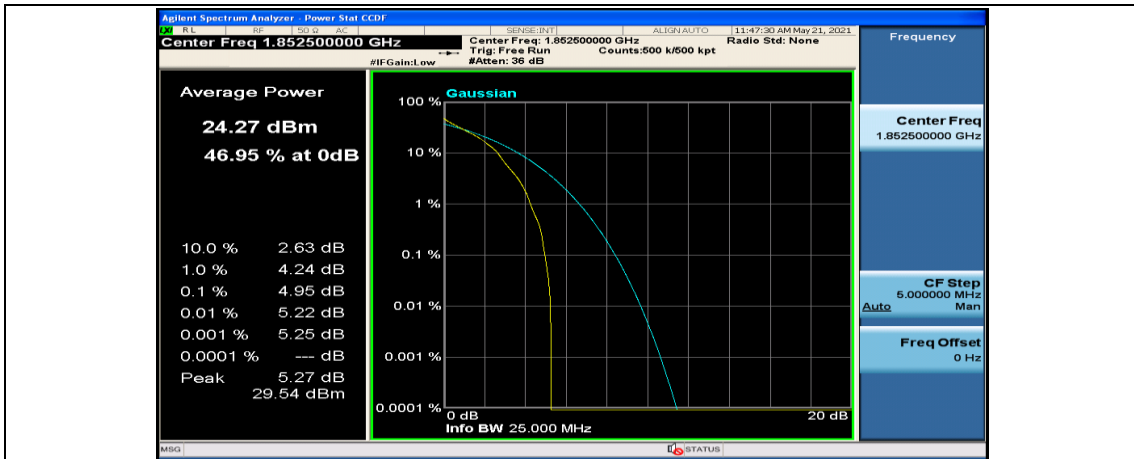

(Channel Bandwidth: 3 MHz)_HCH_16QAM_8RB#4

(Channel Bandwidth: 3 MHz)_HCH_16QAM_8RB#7

(Channel Bandwidth: 3 MHz)_HCH_16QAM_15RB#0

Channel Bandwidth: 5 MHz

(Channel Bandwidth: 5 MHz)_LCH_QPSK_1RB#12

(Channel Bandwidth: 5 MHz)_LCH_QPSK_1RB#24

(Channel Bandwidth: 5 MHz) LCH_QPSK_25RB#0

(Channel Bandwidth: 5 MHz) MCH_QPSK_1RB#0

(Channel Bandwidth: 5 MHz) MCH_QPSK_1RB#12

(Channel Bandwidth: 5 MHz)_MCH_QPSK_1RB#24

(Channel Bandwidth: 5 MHz)_MCH_QPSK_12RB#0