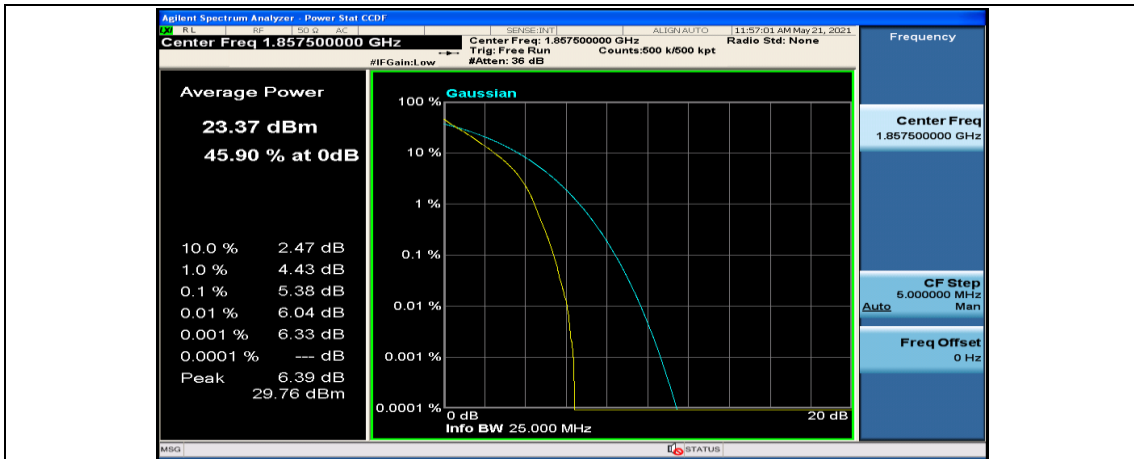

(Channel Bandwidth:15 MHz)_LCH_QPSK_37RB#38