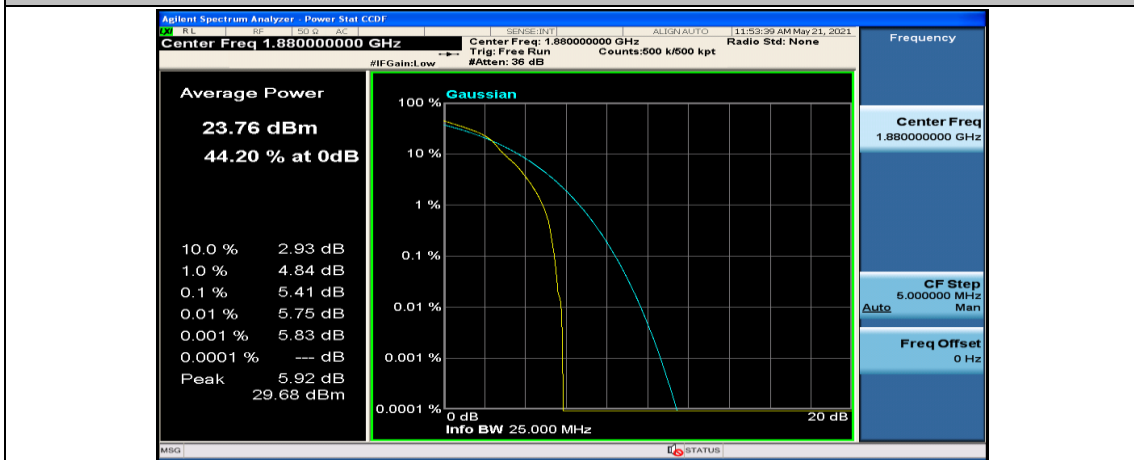

Channel Bandwidth: 10 MHz_LCH_16QAM_25RB#0

Channel Bandwidth: 10 MHz_LCH_16QAM_25RB#12

Channel Bandwidth: 10 MHz_LCH_16QAM_25RB#25

Channel Bandwidth: 15 MHz

(Channel Bandwidth:15 MHz)_LCH_QPSK_37RB#0

(Channel Bandwidth:15 MHz)_LCH_QPSK_37RB#18