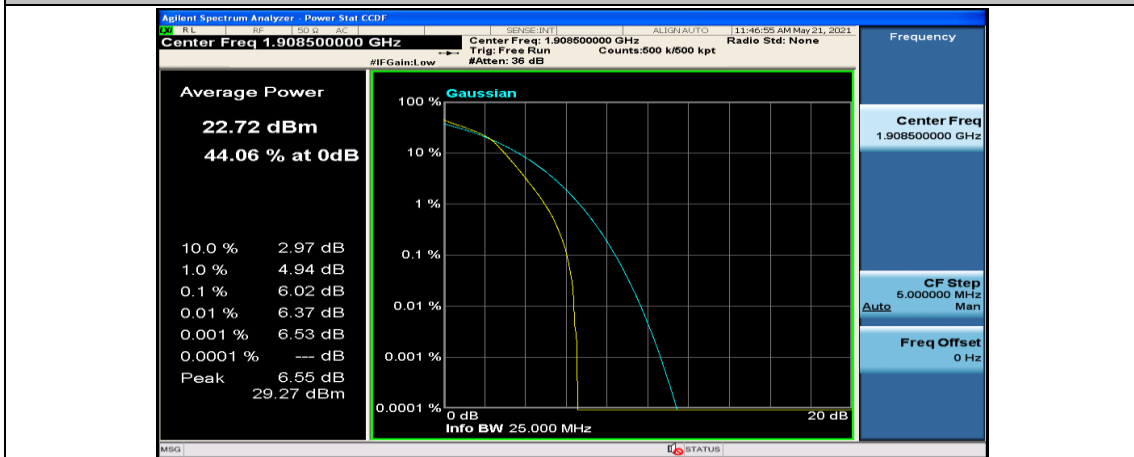

(Channel Bandwidth: 3 MHz)_HCH_16QAM_8RB#4

(Channel Bandwidth: 3 MHz)_HCH_16QAM_8RB#7

(Channel Bandwidth: 3 MHz)_HCH_16QAM_15RB#0

Channel Bandwidth: 5 MHz

(Channel Bandwidth: 5 MHz)_LCH_QPSK_1RB#12

(Channel Bandwidth: 5 MHz)_LCH_QPSK_1RB#24

(Channel Bandwidth: 5 MHz) LCH_QPSK_25RB#0

(Channel Bandwidth: 5 MHz) MCH_QPSK_1RB#0

(Channel Bandwidth: 5 MHz) MCH_QPSK_1RB#12

(Channel Bandwidth: 5 MHz)_MCH_QPSK_1RB#24

(Channel Bandwidth: 5 MHz)_MCH_QPSK_12RB#0