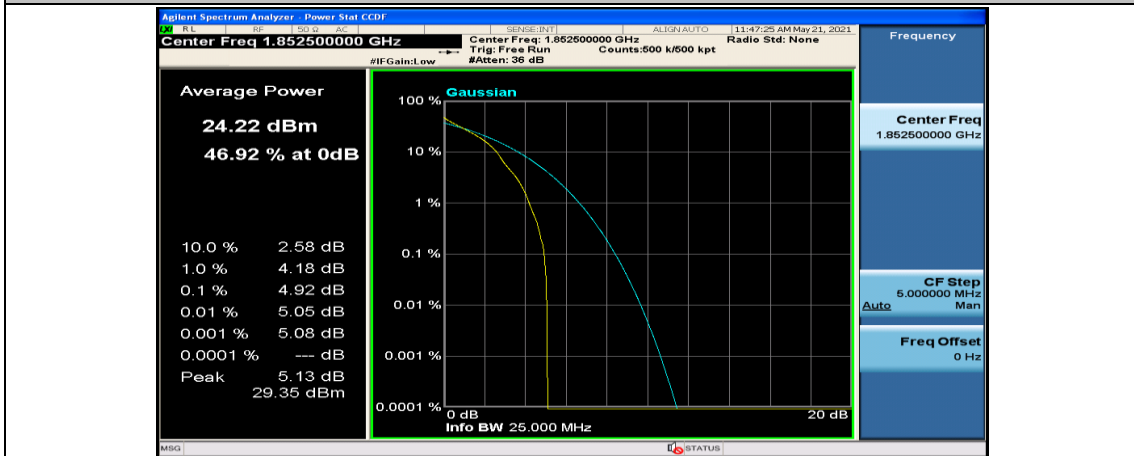

(Channel Bandwidth: 3 MHz)_HCH_16QAM_8RB#4

(Channel Bandwidth: 3 MHz)_HCH_16QAM_8RB#7

(Channel Bandwidth: 3 MHz)_HCH_16QAM_15RB#0

Channel Bandwidth: 5 MHz

(Channel Bandwidth: 5 MHz)_LCH_QPSK_1RB#12

(Channel Bandwidth: 5 MHz)_LCH_QPSK_1RB#24

(Channel Bandwidth: 5 MHz) LCH_QPSK_25RB#0

(Channel Bandwidth: 5 MHz) MCH_QPSK_1RB#0

(Channel Bandwidth: 5 MHz) MCH_QPSK_1RB#12

(Channel Bandwidth: 5 MHz)_MCH_QPSK_1RB#24

(Channel Bandwidth: 5 MHz)_MCH_QPSK_12RB#0