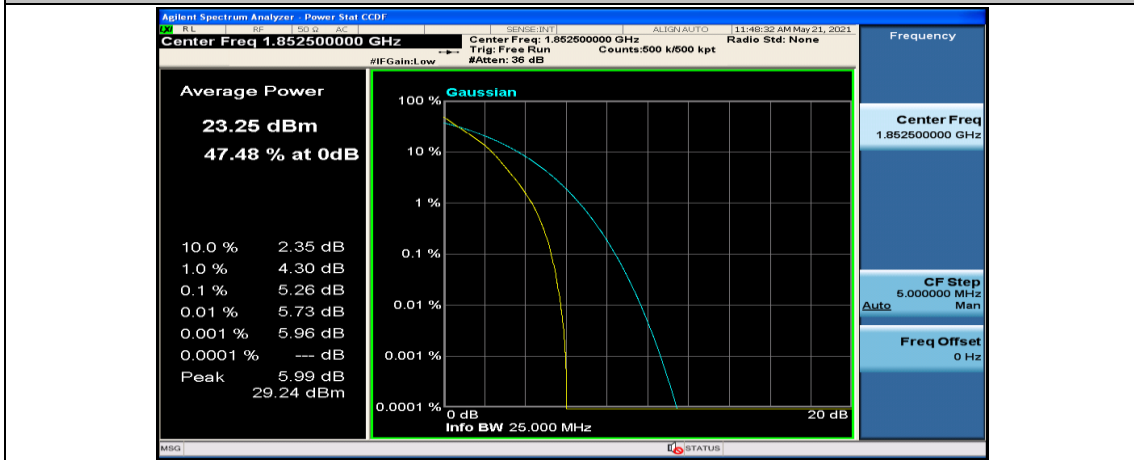

(Channel Bandwidth: 3 MHz)_HCH_16QAM_8RB#4

(Channel Bandwidth: 3 MHz)_HCH_16QAM_8RB#7

(Channel Bandwidth: 3 MHz)_HCH_16QAM_15RB#0

Channel Bandwidth: 5 MHz

(Channel Bandwidth: 5 MHz)_LCH_QPSK_1RB#12

(Channel Bandwidth: 5 MHz)_LCH_QPSK_1RB#24

(Channel Bandwidth: 5 MHz) LCH_QPSK_25RB#0

(Channel Bandwidth: 5 MHz) MCH_QPSK_1RB#0

(Channel Bandwidth: 5 MHz) MCH_QPSK_1RB#12

(Channel Bandwidth: 5 MHz)_MCH_QPSK_1RB#24

(Channel Bandwidth: 5 MHz)_MCH_QPSK_12RB#0