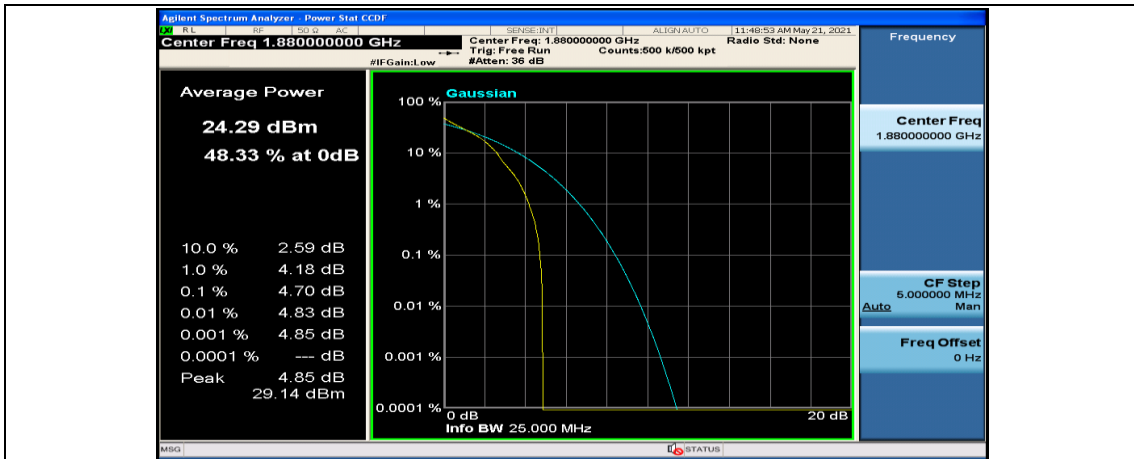

(Channel Bandwidth: 3 MHz)_HCH_16QAM_8RB#4

(Channel Bandwidth: 3 MHz)_HCH_16QAM_8RB#7

(Channel Bandwidth: 3 MHz)_HCH_16QAM_15RB#0

Channel Bandwidth: 5 MHz

(Channel Bandwidth: 5 MHz)_LCH_QPSK_1RB#12

(Channel Bandwidth: 5 MHz)_LCH_QPSK_1RB#24

(Channel Bandwidth: 5 MHz) LCH_QPSK_25RB#0

(Channel Bandwidth: 5 MHz) MCH_QPSK_1RB#0

(Channel Bandwidth: 5 MHz) MCH_QPSK_1RB#12

(Channel Bandwidth: 5 MHz)_MCH_QPSK_1RB#24

(Channel Bandwidth: 5 MHz)_MCH_QPSK_12RB#0