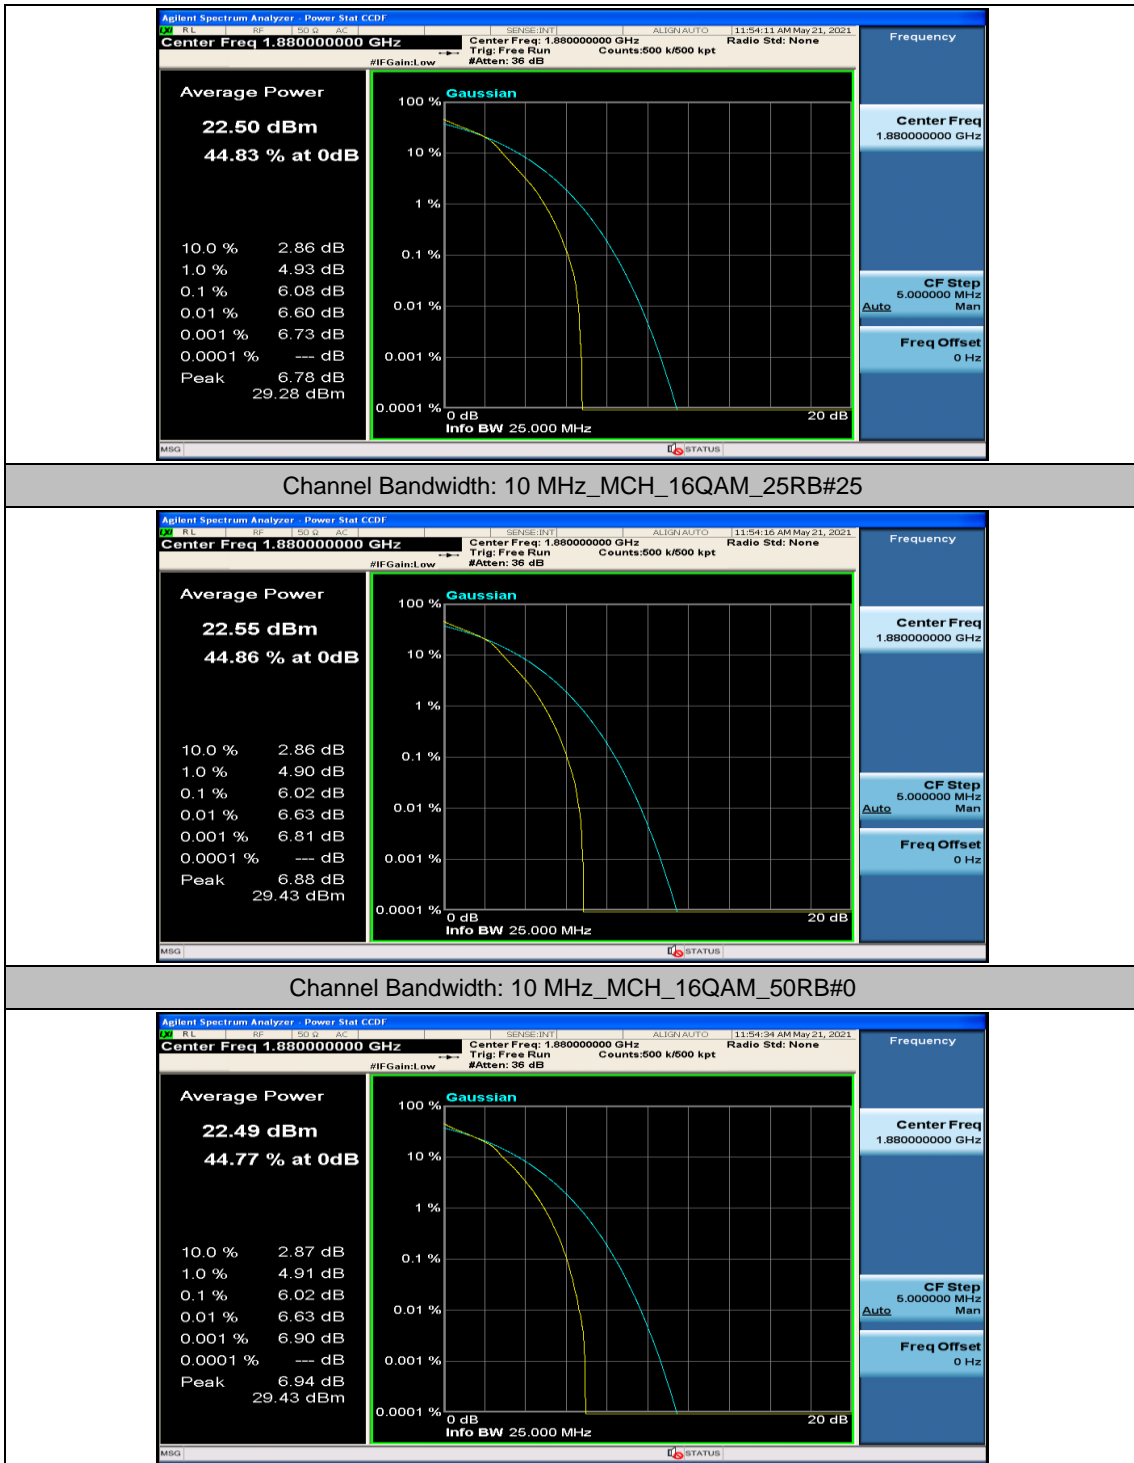

(Channel Bandwidth: 5 MHz)_MCH_16QAM_12RB#13

(Channel Bandwidth: 5 MHz)_MCH_16QAM_25RB#0

Channel Bandwidth: 10 MHz

Channel Bandwidth: 10 MHz_LCH_16QAM_1RB#0

Channel Bandwidth: 10 MHz_LCH_16QAM_1RB#24

Channel Bandwidth: 10 MHz_LCH_16QAM_1RB#49

Channel Bandwidth: 10 MHz_LCH_16QAM_25RB#0

Channel Bandwidth: 10 MHz_LCH_16QAM_25RB#12

Channel Bandwidth: 10 MHz_LCH_16QAM_25RB#25

Channel Bandwidth: 15 MHz

(Channel Bandwidth:15 MHz)_LCH_QPSK_37RB#0

(Channel Bandwidth:15 MHz)_LCH_QPSK_37RB#18