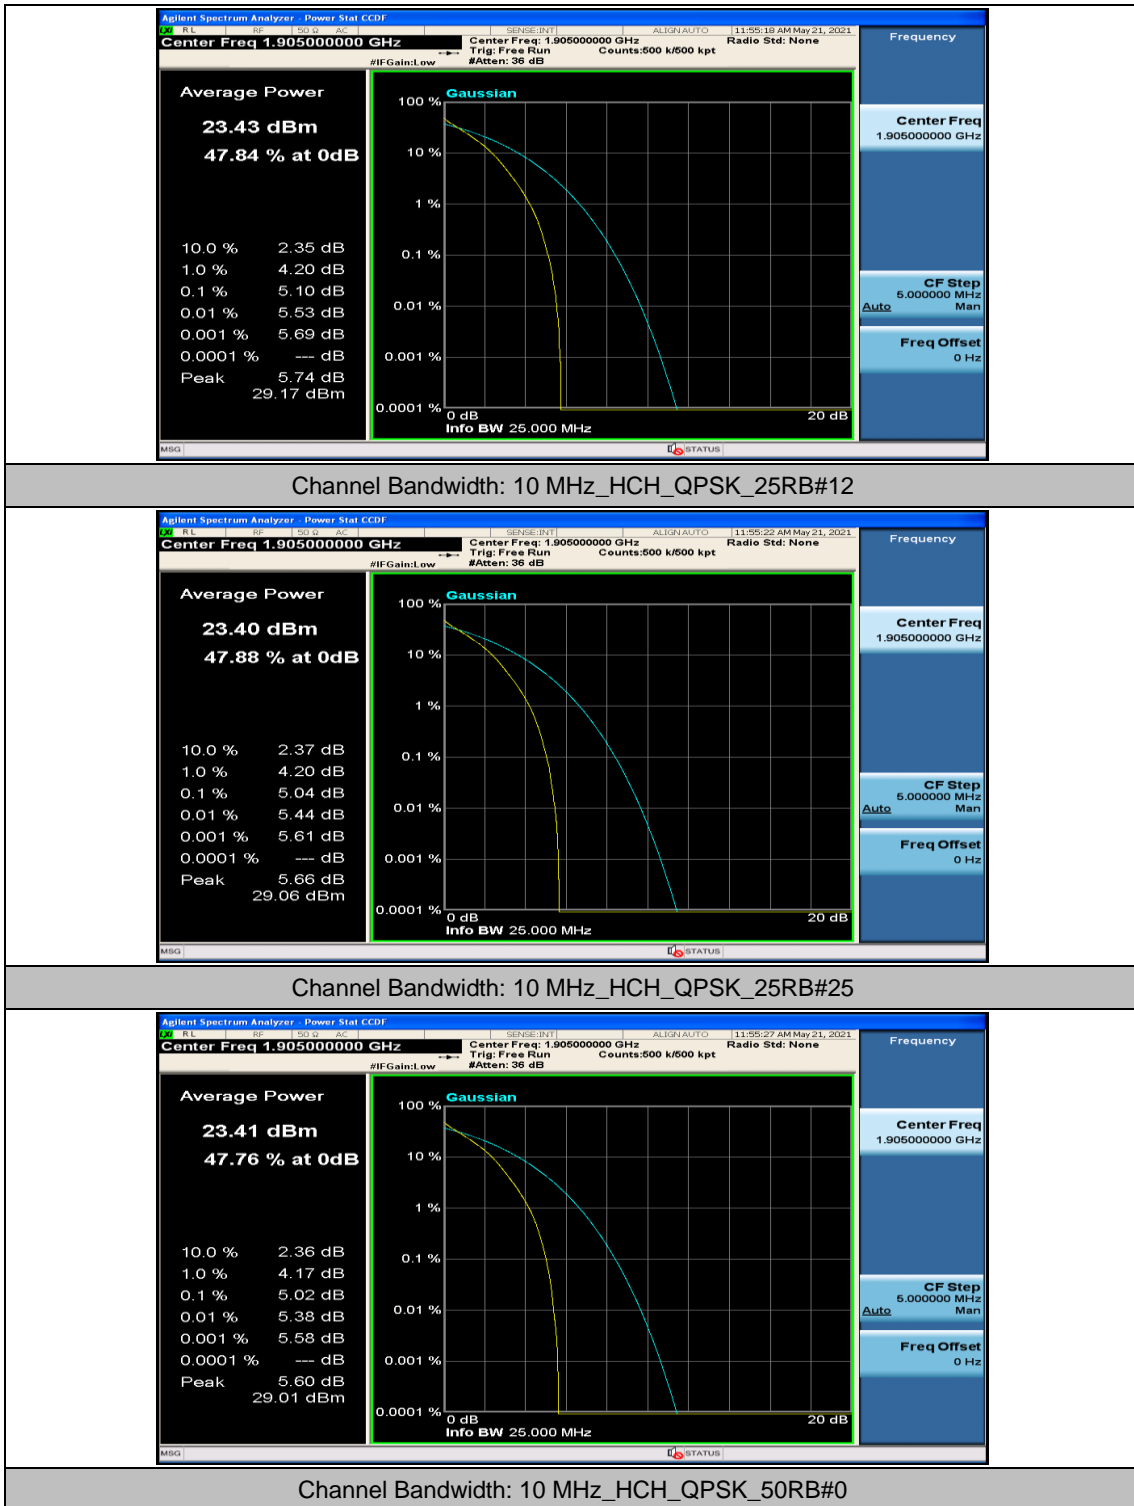

(Channel Bandwidth: 5 MHz)_MCH_16QAM_12RB#13

(Channel Bandwidth: 5 MHz)_MCH_16QAM_25RB#0

Channel Bandwidth: 10 MHz

Channel Bandwidth: 10 MHz_LCH_16QAM_1RB#0

Channel Bandwidth: 10 MHz_LCH_16QAM_1RB#24

Channel Bandwidth: 10 MHz_LCH_16QAM_1RB#49

Channel Bandwidth: 10 MHz_LCH_16QAM_25RB#0

Channel Bandwidth: 10 MHz_LCH_16QAM_25RB#12

Channel Bandwidth: 10 MHz_LCH_16QAM_25RB#25

Channel Bandwidth: 15 MHz

(Channel Bandwidth:15 MHz)_LCH_QPSK_37RB#0

(Channel Bandwidth:15 MHz)_LCH_QPSK_37RB#18