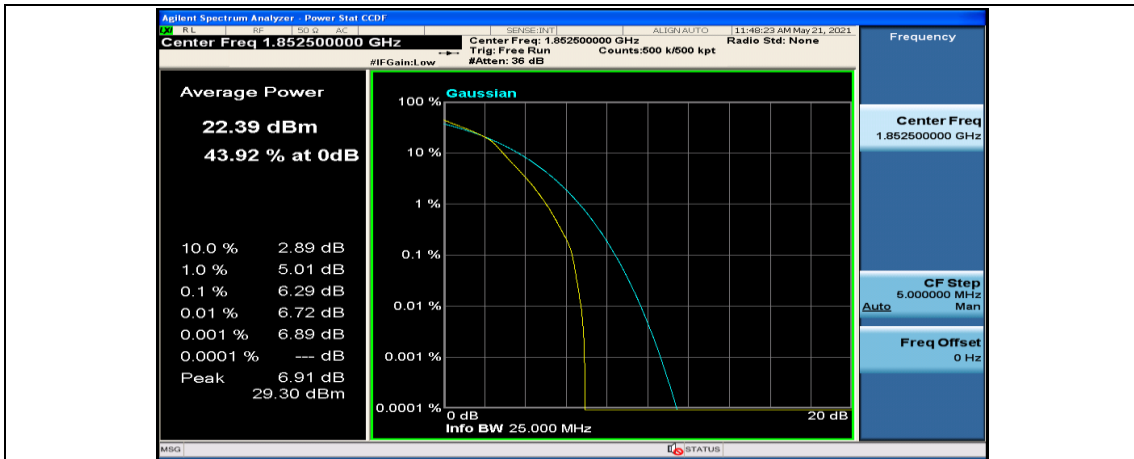

(Channel Bandwidth: 5 MHz)_LCH_16QAM_12RB#13