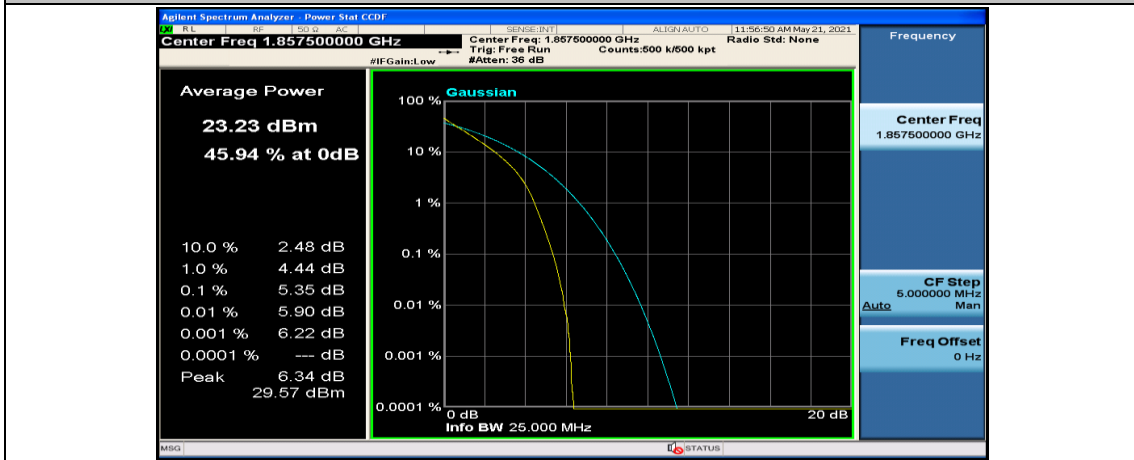

Channel Bandwidth: 10 MHz_LCH_16QAM_25RB#0

Channel Bandwidth: 10 MHz_LCH_16QAM_25RB#12

Channel Bandwidth: 10 MHz_LCH_16QAM_25RB#25

Channel Bandwidth: 15 MHz

(Channel Bandwidth:15 MHz)_LCH_QPSK_37RB#0

(Channel Bandwidth:15 MHz)_LCH_QPSK_37RB#18