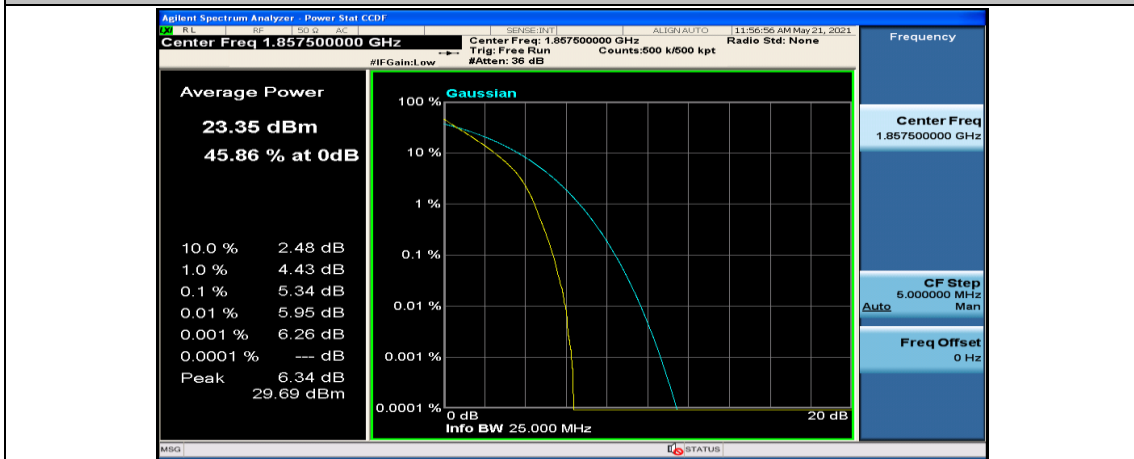

Channel Bandwidth: 10 MHz_LCH_16QAM_25RB#0

Channel Bandwidth: 10 MHz_LCH_16QAM_25RB#12

Channel Bandwidth: 10 MHz_LCH_16QAM_25RB#25

Channel Bandwidth: 15 MHz

(Channel Bandwidth:15 MHz)_LCH_QPSK_37RB#0

(Channel Bandwidth:15 MHz)_LCH_QPSK_37RB#18