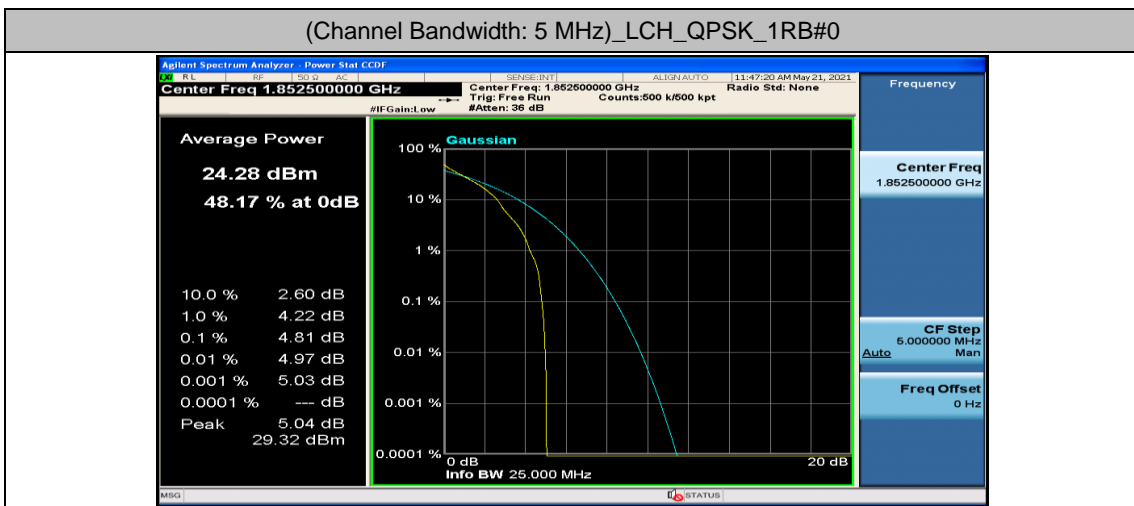

(Channel Bandwidth: 3 MHz)_HCH_16QAM_8RB#4

(Channel Bandwidth: 3 MHz)_HCH_16QAM_8RB#7

(Channel Bandwidth: 3 MHz)_HCH_16QAM_15RB#0

Channel Bandwidth: 5 MHz

(Channel Bandwidth: 5 MHz)_LCH_QPSK_1RB#12

(Channel Bandwidth: 5 MHz)_LCH_QPSK_1RB#24

(Channel Bandwidth: 5 MHz) LCH_QPSK_25RB#0

(Channel Bandwidth: 5 MHz) MCH_QPSK_1RB#0

(Channel Bandwidth: 5 MHz) MCH_QPSK_1RB#12

(Channel Bandwidth: 5 MHz)_MCH_QPSK_1RB#24

(Channel Bandwidth: 5 MHz)_MCH_QPSK_12RB#0