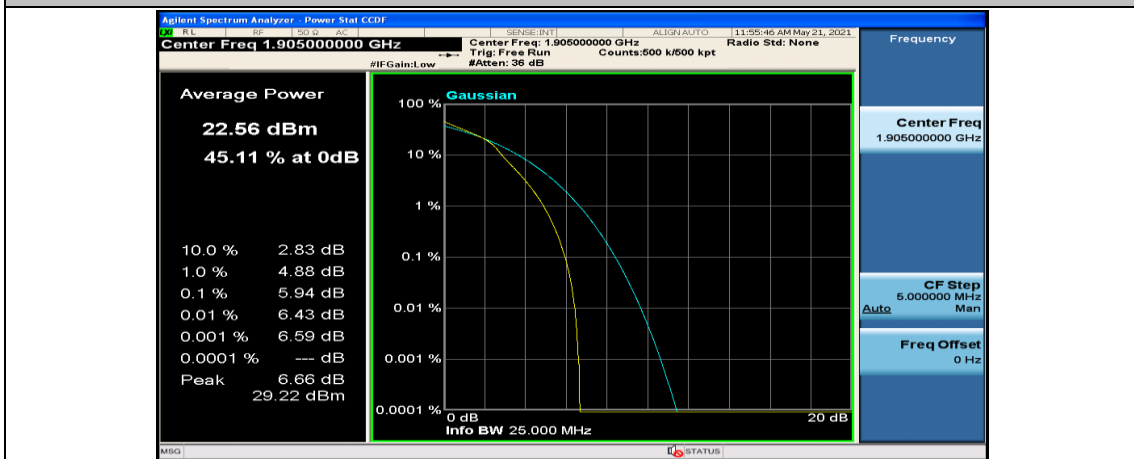

Channel Bandwidth: 10 MHz_LCH_16QAM_25RB#0

Channel Bandwidth: 10 MHz_LCH_16QAM_25RB#12

Channel Bandwidth: 10 MHz_LCH_16QAM_25RB#25

Channel Bandwidth: 15 MHz

(Channel Bandwidth:15 MHz)_LCH_QPSK_37RB#0

(Channel Bandwidth:15 MHz)_LCH_QPSK_37RB#18