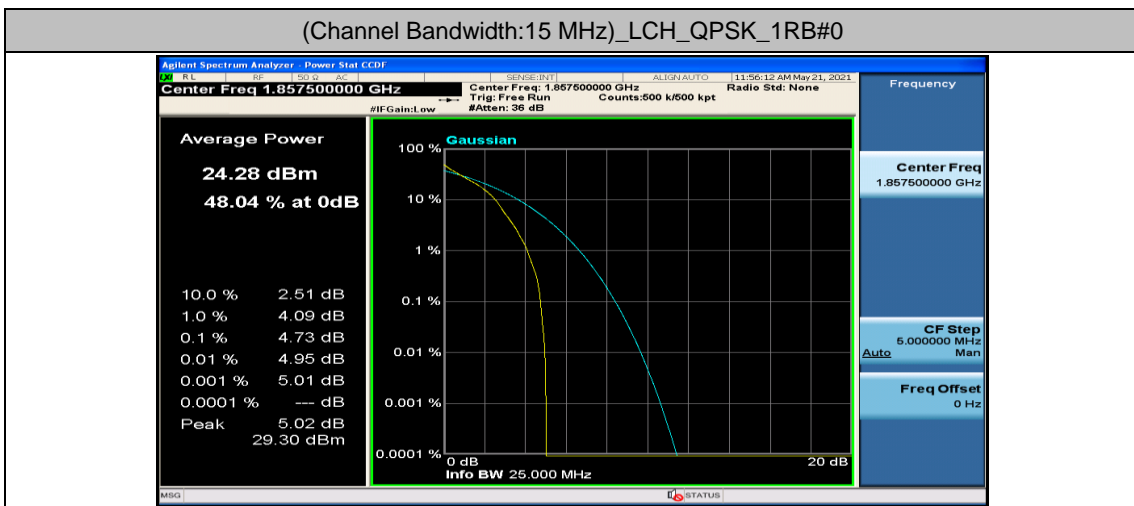

Channel Bandwidth: 10 MHz_LCH_16QAM_25RB#0

Channel Bandwidth: 10 MHz_LCH_16QAM_25RB#12

Channel Bandwidth: 10 MHz_LCH_16QAM_25RB#25

Channel Bandwidth: 15 MHz

(Channel Bandwidth:15 MHz)_LCH_QPSK_37RB#0

(Channel Bandwidth:15 MHz)_LCH_QPSK_37RB#18