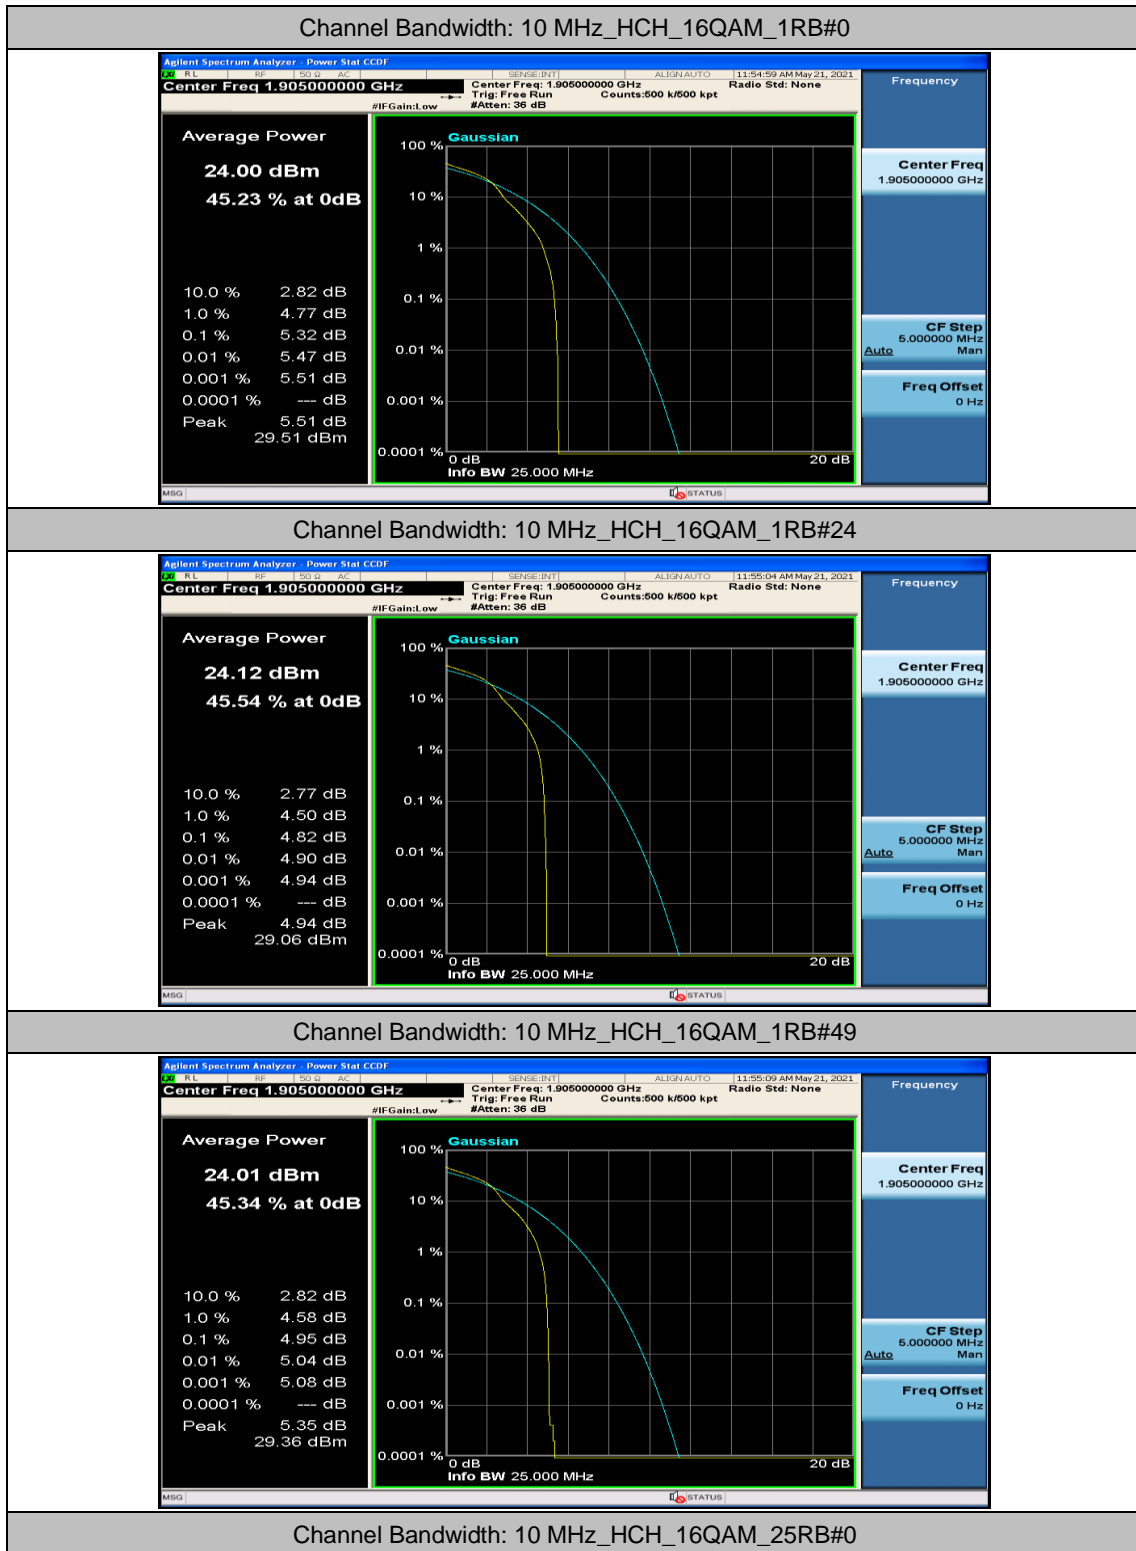

(Channel Bandwidth: 5 MHz) LCH_QPSK_25RB#0

(Channel Bandwidth: 5 MHz) MCH_QPSK_1RB#0

(Channel Bandwidth: 5 MHz) MCH_QPSK_1RB#12

(Channel Bandwidth: 5 MHz)_MCH_QPSK_1RB#24

(Channel Bandwidth: 5 MHz)_MCH_QPSK_12RB#0

(Channel Bandwidth: 5 MHz)_MCH_16QAM_12RB#13

(Channel Bandwidth: 5 MHz)_MCH_16QAM_25RB#0

Channel Bandwidth: 10 MHz

Channel Bandwidth: 10 MHz_LCH_16QAM_1RB#0

Channel Bandwidth: 10 MHz_LCH_16QAM_1RB#24

Channel Bandwidth: 10 MHz_LCH_16QAM_1RB#49

Channel Bandwidth: 10 MHz_LCH_16QAM_25RB#0

Channel Bandwidth: 10 MHz_LCH_16QAM_25RB#12

Channel Bandwidth: 10 MHz_LCH_16QAM_25RB#25

Channel Bandwidth: 15 MHz

(Channel Bandwidth:15 MHz)_LCH_QPSK_37RB#0

(Channel Bandwidth:15 MHz)_LCH_QPSK_37RB#18

(Channel Bandwidth:15 MHz)_LCH_QPSK_37RB#38

(Channel Bandwidth:15 MHz)_LCH_QPSK_75RB#0

(Channel Bandwidth:15 MHz)_MCH_QPSK_1RB#0

(Channel Bandwidth:15 MHz)_MCH_QPSK_1RB#37