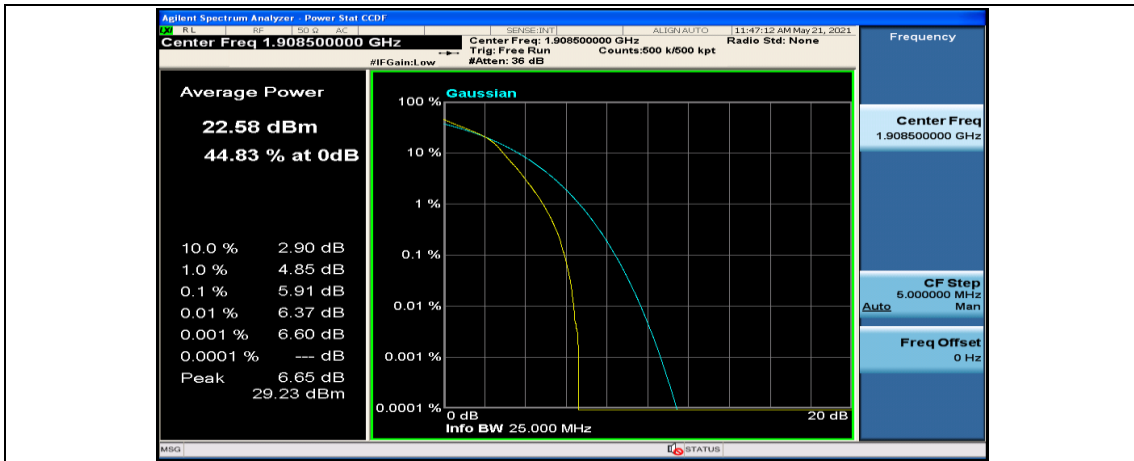

(Channel Bandwidth: 3 MHz)_HCH_16QAM_8RB#4

(Channel Bandwidth: 3 MHz)_HCH_16QAM_8RB#7

(Channel Bandwidth: 3 MHz)_HCH_16QAM_15RB#0

Channel Bandwidth: 5 MHz

(Channel Bandwidth: 5 MHz)_LCH_QPSK_1RB#12

(Channel Bandwidth: 5 MHz)_LCH_QPSK_1RB#24

(Channel Bandwidth: 5 MHz) LCH_QPSK_25RB#0

(Channel Bandwidth: 5 MHz) MCH_QPSK_1RB#0

(Channel Bandwidth: 5 MHz) MCH_QPSK_1RB#12

(Channel Bandwidth: 5 MHz)_MCH_QPSK_1RB#24

(Channel Bandwidth: 5 MHz)_MCH_QPSK_12RB#0