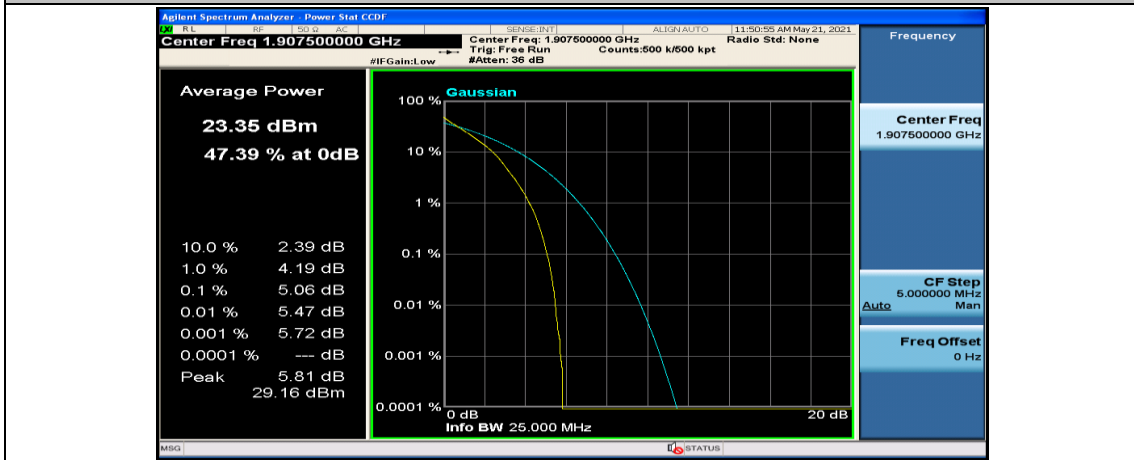

(Channel Bandwidth: 5 MHz) LCH_QPSK_25RB#0

(Channel Bandwidth: 5 MHz) MCH_QPSK_1RB#0

(Channel Bandwidth: 5 MHz) MCH_QPSK_1RB#12

(Channel Bandwidth: 5 MHz)_MCH_QPSK_1RB#24

(Channel Bandwidth: 5 MHz)_MCH_QPSK_12RB#0

(Channel Bandwidth: 5 MHz)_MCH_QPSK_12RB#6

(Channel Bandwidth: 5 MHz)_MCH_QPSK_12RB#13

(Channel Bandwidth: 5 MHz)_MCH_QPSK_25RB#0

(Channel Bandwidth: 5 MHz)_HCH_QPSK_12RB#6

(Channel Bandwidth: 5 MHz)_HCH_QPSK_12RB#13