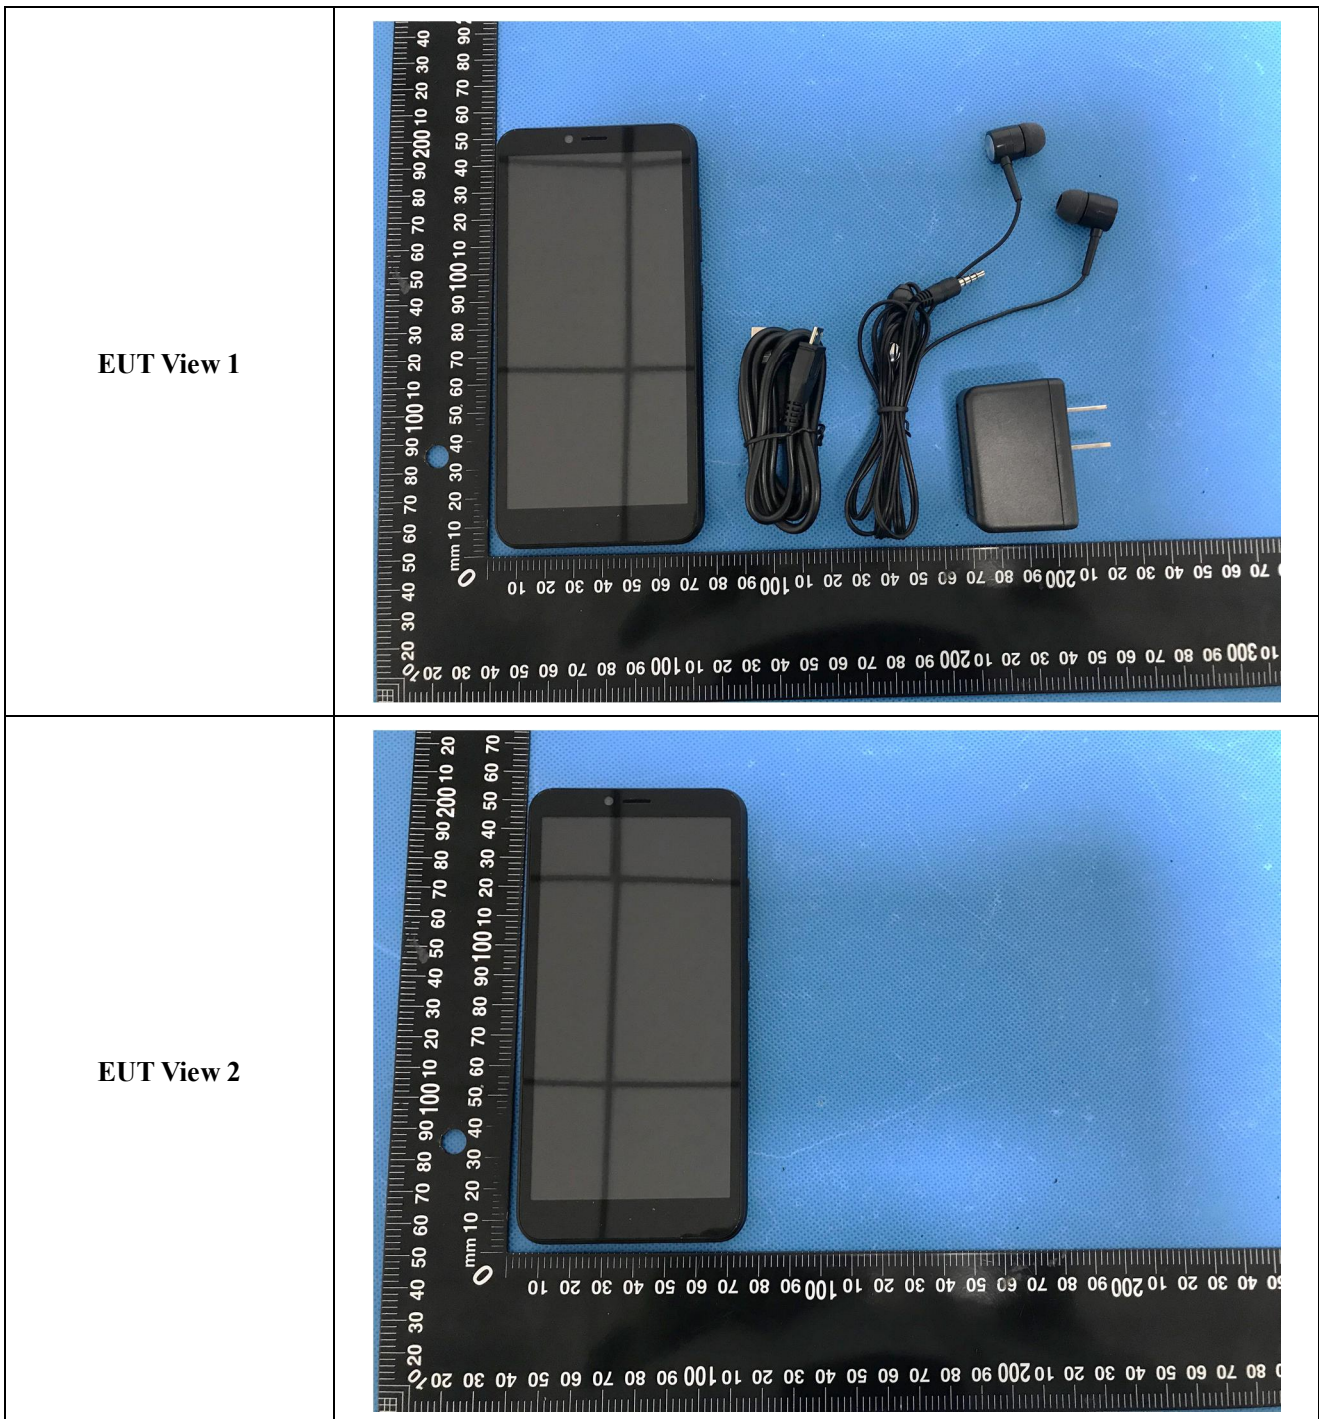

## EXHIBIT 2 - EUT EXTERNAL PHOTOGRAPHS

<p><b>EUT View 3</b></p>	 A black HTC smartphone is shown from the back, positioned vertically. The phone is centered between two rulers. The ruler on the left is vertical and shows markings from 0 to 100 mm. The ruler at the bottom is horizontal and shows markings from 0 to 100 mm. The HTC logo is visible on the back of the phone. The background is a blue textured surface.
<p><b>EUT View 4</b></p>	 A black HTC smartphone is shown from the bottom, positioned horizontally. The phone is centered between two rulers. The ruler on the left is vertical and shows markings from 0 to 100 mm. The ruler at the bottom is horizontal and shows markings from 0 to 100 mm. The HTC logo is visible on the back of the phone. The background is a blue textured surface.

<p><b>EUT View 5</b></p>	 A black HTC smartphone is shown from the back, lying on a blue textured surface. A black ruler with white markings is placed horizontally below the phone. The HTC logo is visible in the center of the back cover. The camera lens and flash are located in the bottom-left corner.
<p><b>EUT View 6</b></p>	 A black HTC smartphone is shown from the side, lying on a blue textured surface. A black ruler with white markings is placed horizontally below the phone. The HTC logo is visible on the back cover. The camera lens and flash are located in the bottom-left corner.