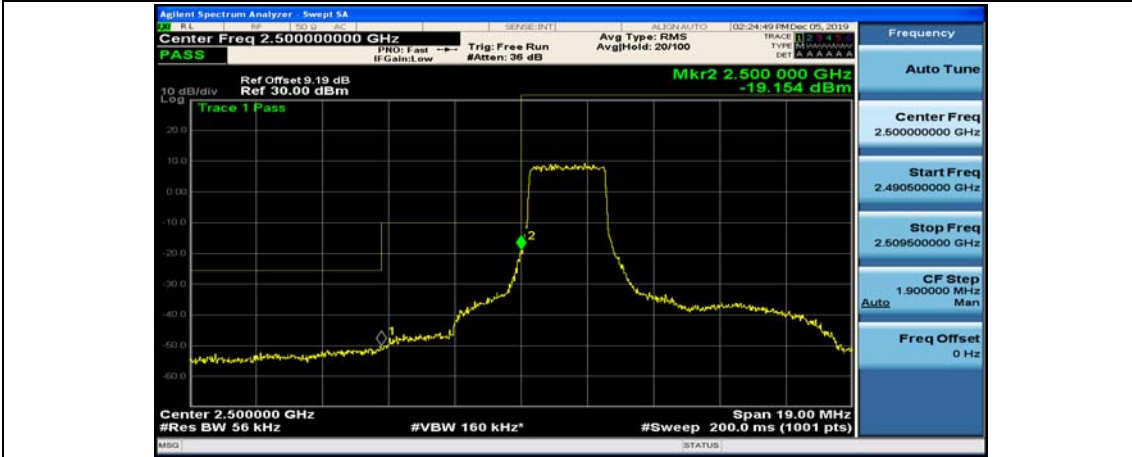

(Channel Bandwidth: 5 MHz)_LCH_QPSK_12RB#0