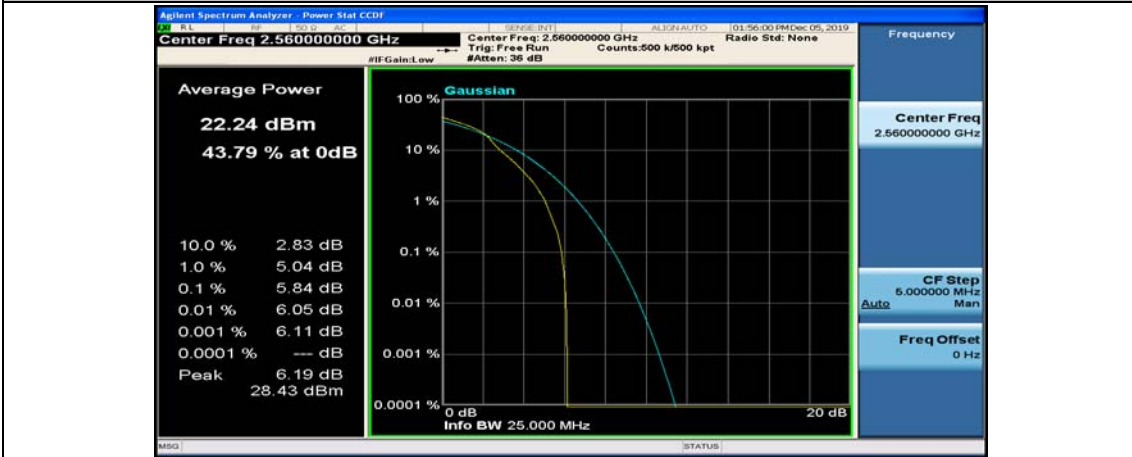

(Channel Bandwidth:20 MHz)_HCH_16QAM_1RB#99