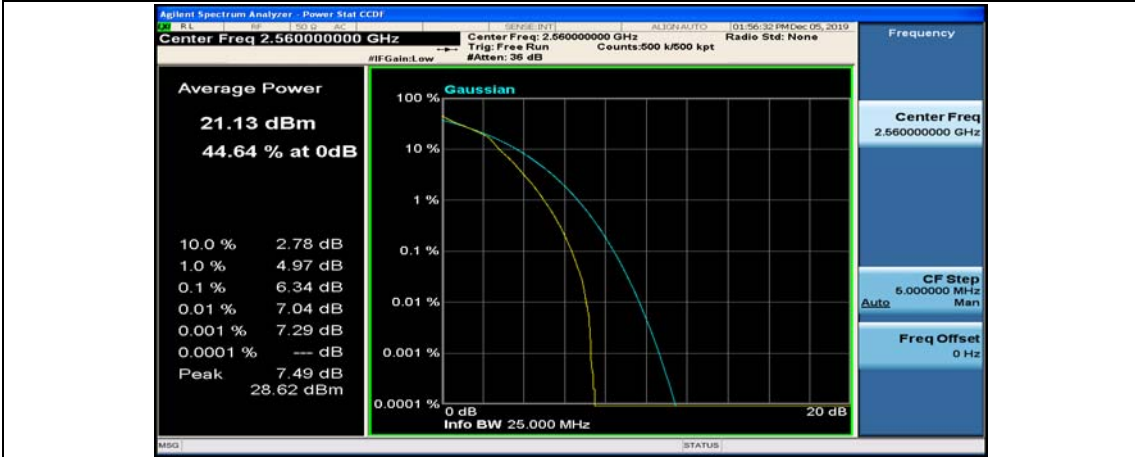

(Channel Bandwidth:20 MHz)_HCH_16QAM_1RB#0

(Channel Bandwidth:20 MHz)_HCH_16QAM_1RB#49

(Channel Bandwidth:20 MHz)_HCH_16QAM_1RB#99

(Channel Bandwidth:20 MHz)_HCH_16QAM_50RB#0

(Channel Bandwidth:20 MHz)_HCH_16QAM_50RB#25