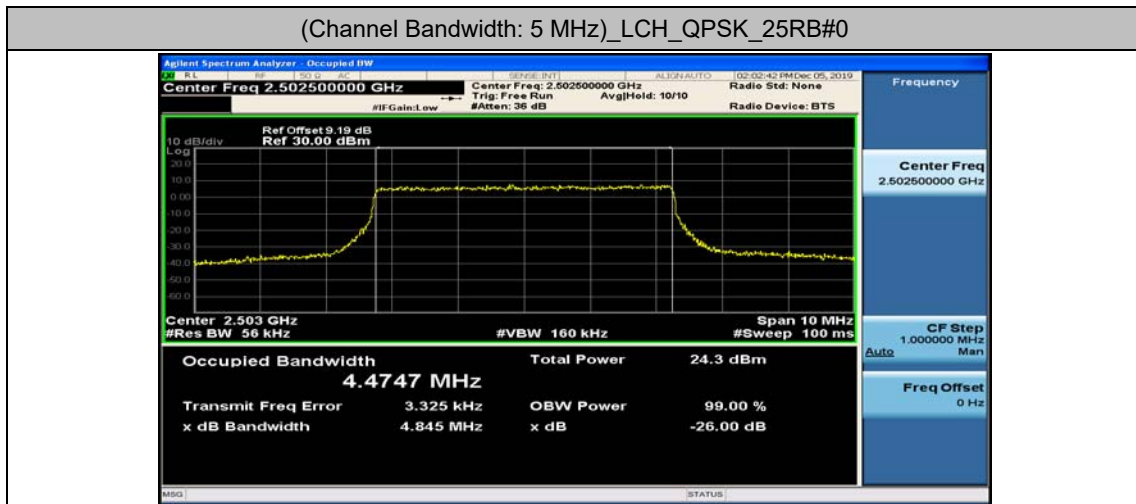

Channel Bandwidth: 20 MHz

Channel Bandwidth: 20 MHz						
Modulation	Channel	RB Configuration		Occupied Bandwidth (MHz)	26dB Bandwidth (MHz)	Verdict
		Size	Offset			
QPSK	LCH	100	0	17.796	18.56	PASS
	MCH	100	0	17.857	18.69	PASS
	HCH	100	0	17.891	18.69	PASS
16QAM	LCH	100	0	17.820	18.55	PASS
	MCH	100	0	17.852	18.62	PASS
	HCH	100	0	17.869	18.65	PASS

Test Graphs

Channel Bandwidth: 5 MHz