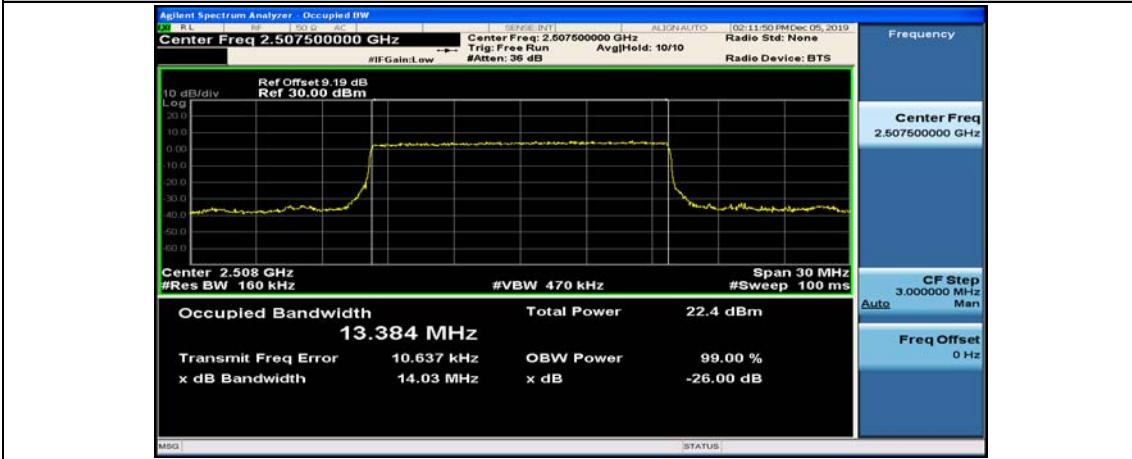

Channel Bandwidth: 10 MHz_HCH_16QAM_50RB#0

Channel Bandwidth: 15 MHz

(Channel Bandwidth:15 MHz)_LCH_QPSK_75RB#0

(Channel Bandwidth:15 MHz)_MCH_QPSK_75RB#0

(Channel Bandwidth:15 MHz)_HCH_QPSK_75RB#0

(Channel Bandwidth:15 MHz)_LCH_16QAM_75RB#0