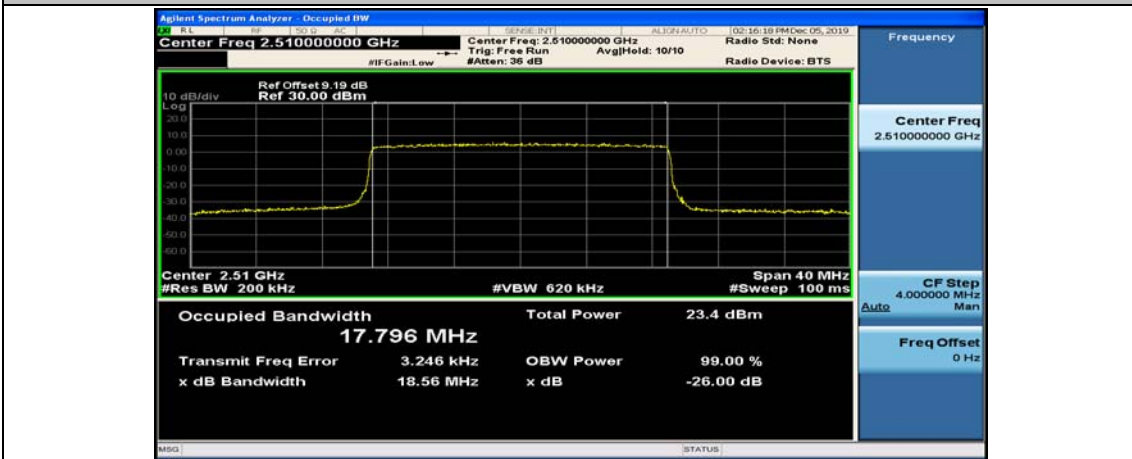

(Channel Bandwidth:15 MHz)_MCH_16QAM_75RB#0

(Channel Bandwidth:15 MHz)_HCH_16QAM_75RB#0

Channel Bandwidth: 20 MHz

(Channel Bandwidth:20 MHz)_LCH_QPSK_100RB#0

(Channel Bandwidth:20 MHz)_MCH_QPSK_100RB#0

(Channel Bandwidth:20 MHz)_HCH_QPSK_100RB#0