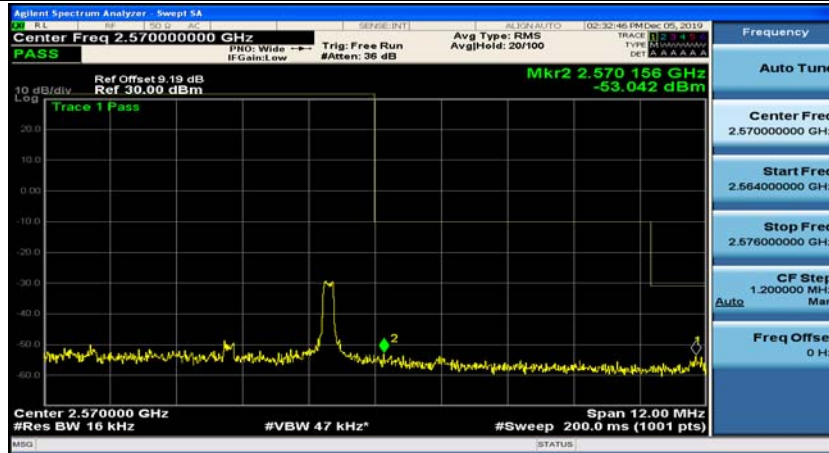

(Channel Bandwidth:15 MHz)_HCH_QPSK_1RB#37