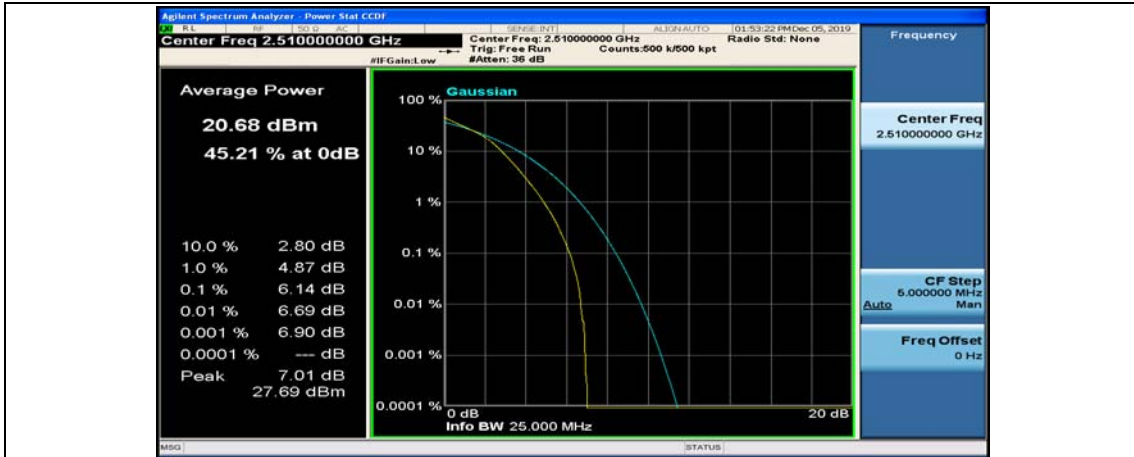

(Channel Bandwidth:20 MHz)_HCH_QPSK_100RB#0

(Channel Bandwidth:20 MHz)_LCH_16QAM_1RB#0

(Channel Bandwidth:20 MHz)_LCH_16QAM_1RB#49

(Channel Bandwidth:20 MHz)_LCH_16QAM_1RB#99

(Channel Bandwidth:20 MHz)_LCH_16QAM_50RB#0

(Channel Bandwidth:20 MHz)_LCH_16QAM_50RB#25

(Channel Bandwidth:20 MHz)_LCH_16QAM_50RB#50

(Channel Bandwidth:20 MHz)_LCH_16QAM_100RB#0

(Channel Bandwidth:20 MHz)_MCH_16QAM_1RB#0

(Channel Bandwidth:20 MHz)_MCH_16QAM_1RB#49