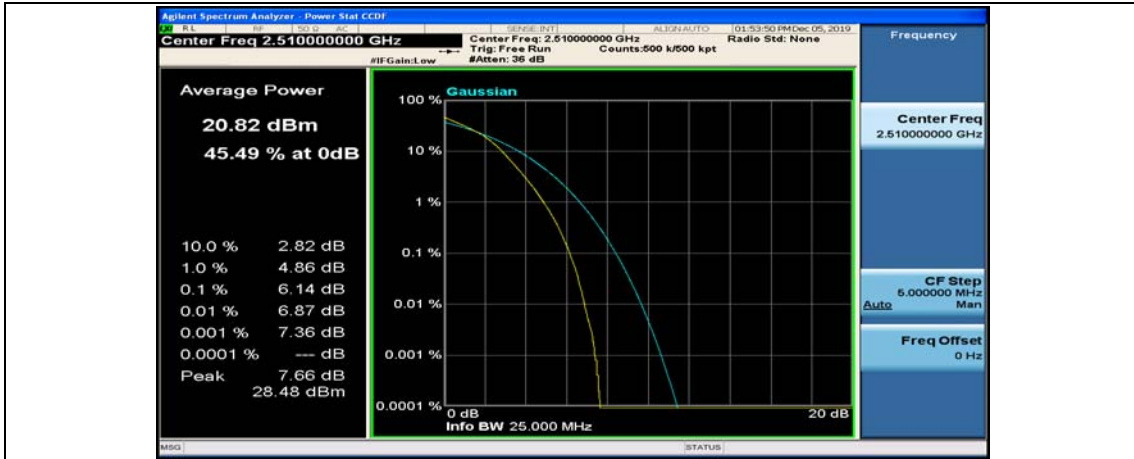

(Channel Bandwidth:20 MHz)_HCH_QPSK_100RB#0

(Channel Bandwidth:20 MHz)_LCH_16QAM_1RB#0

(Channel Bandwidth:20 MHz)_LCH_16QAM_1RB#49

(Channel Bandwidth:20 MHz)_LCH_16QAM_1RB#99

(Channel Bandwidth:20 MHz)_LCH_16QAM_50RB#0

(Channel Bandwidth:20 MHz)_LCH_16QAM_50RB#25

(Channel Bandwidth:20 MHz)_LCH_16QAM_50RB#50

(Channel Bandwidth:20 MHz)_LCH_16QAM_100RB#0

(Channel Bandwidth:20 MHz)_MCH_16QAM_1RB#0

(Channel Bandwidth:20 MHz)_MCH_16QAM_1RB#49