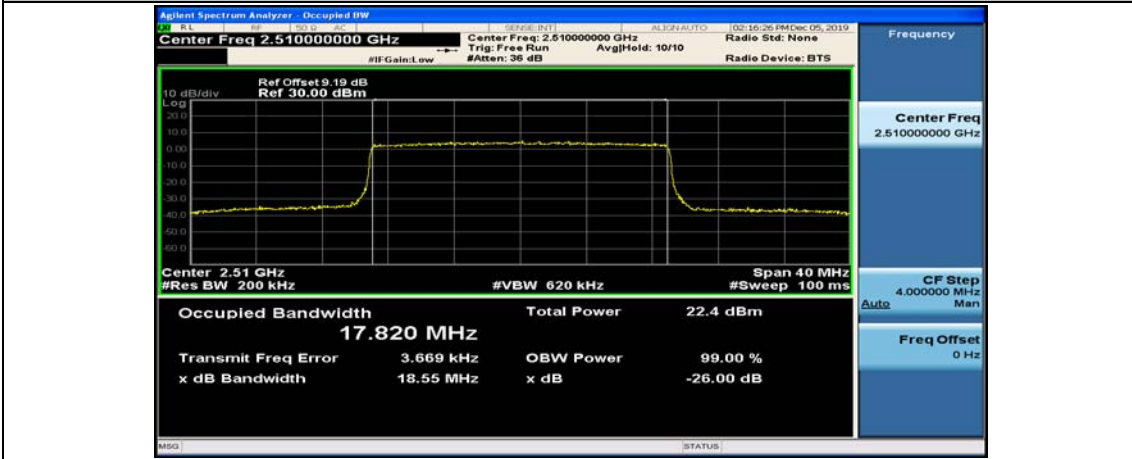

(Channel Bandwidth:20 MHz)_LCH_16QAM_100RB#0