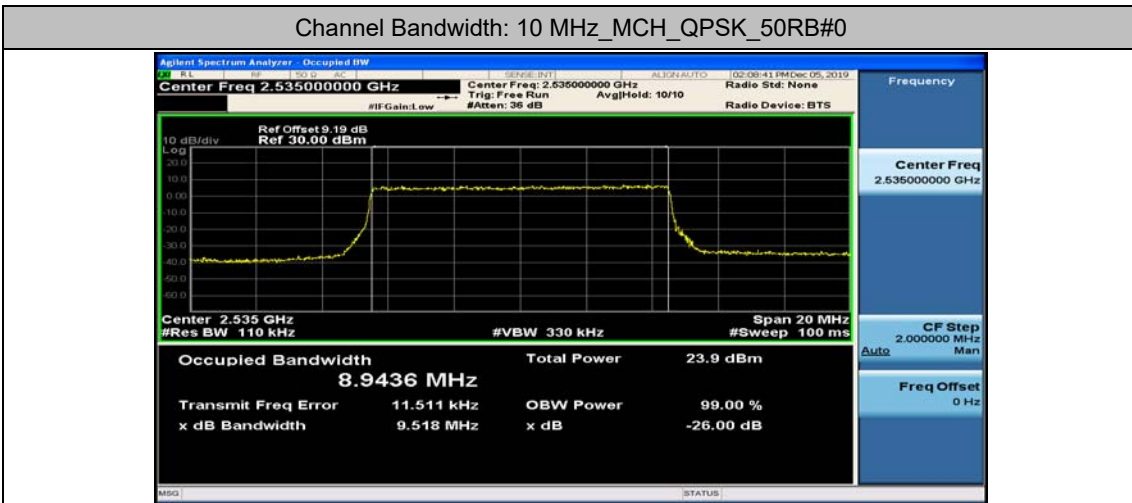

Channel Bandwidth: 10 MHz