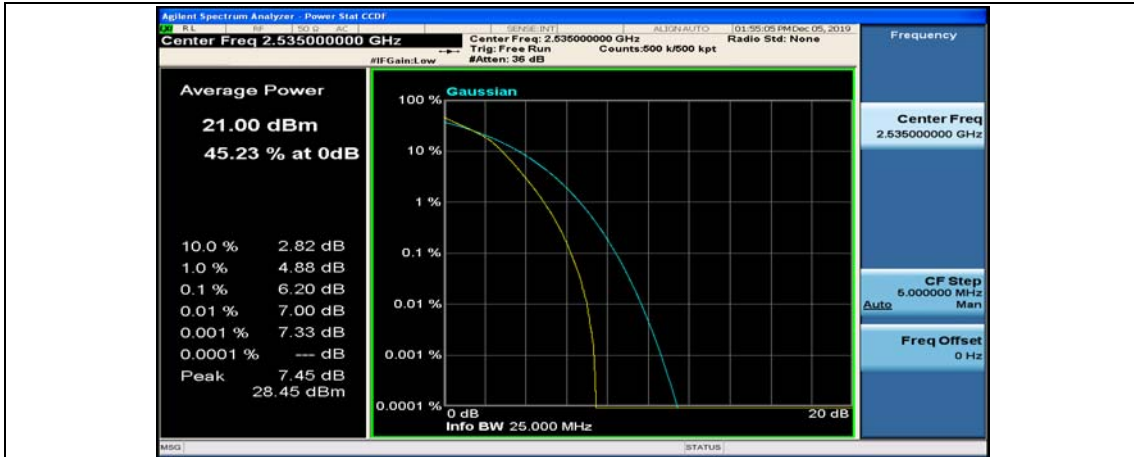

(Channel Bandwidth:20 MHz)_MCH_16QAM_1RB#99

(Channel Bandwidth:20 MHz)_MCH_16QAM_50RB#0

(Channel Bandwidth:20 MHz)_MCH_16QAM_50RB#25

(Channel Bandwidth:20 MHz)_MCH_16QAM_50RB#50

(Channel Bandwidth:20 MHz)_MCH_16QAM_100RB#0