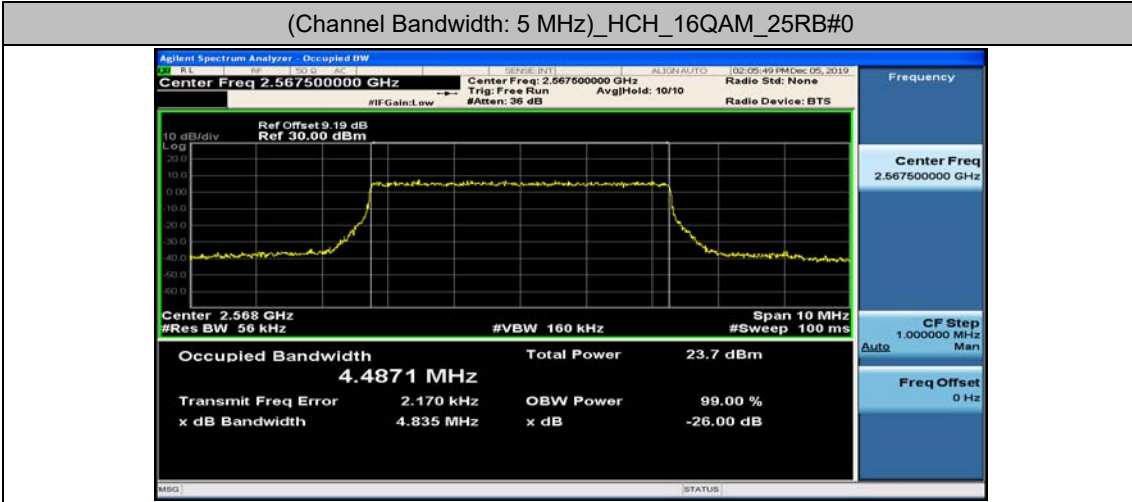

Test Graphs

Channel Bandwidth: 5 MHz

(Channel Bandwidth: 5 MHz)_HCH_QPSK_25RB#0

(Channel Bandwidth: 5 MHz)_LCH_16QAM_25RB#0

(Channel Bandwidth: 5 MHz)_MCH_16QAM_25RB#0

(Channel Bandwidth: 5 MHz)_HCH_16QAM_25RB#0