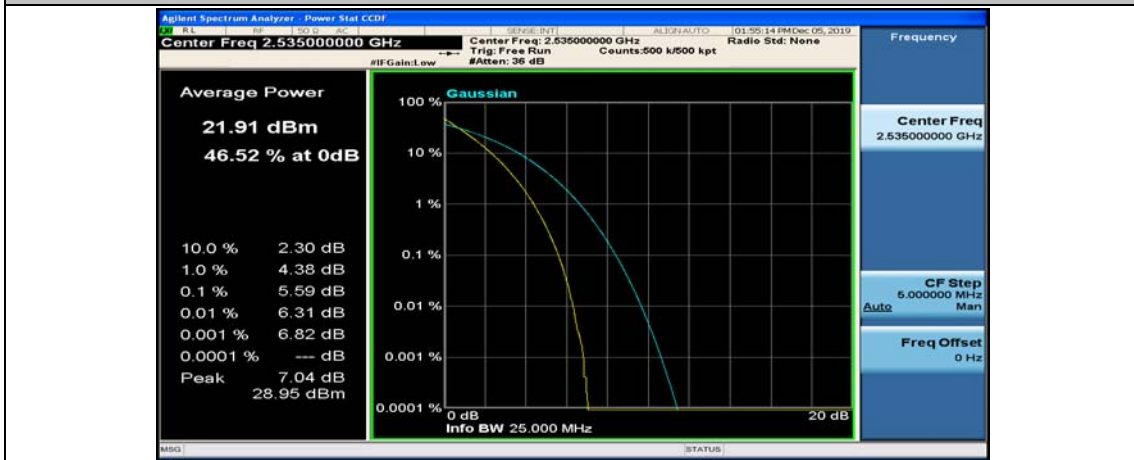

(Channel Bandwidth:20 MHz)_MCH_QPSK_50RB#0

(Channel Bandwidth:20 MHz)_MCH_QPSK_50RB#25

(Channel Bandwidth:20 MHz)_MCH_QPSK_50RB#50

(Channel Bandwidth:20 MHz)_MCH_QPSK_100RB#0

(Channel Bandwidth:20 MHz)_HCH_QPSK_1RB#0

(Channel Bandwidth:20 MHz)_HCH_QPSK_1RB#49

(Channel Bandwidth:20 MHz)_HCH_QPSK_1RB#99

(Channel Bandwidth:20 MHz)_HCH_QPSK_50RB#0

(Channel Bandwidth:20 MHz)_HCH_QPSK_50RB#25

(Channel Bandwidth:20 MHz)_HCH_QPSK_50RB#50