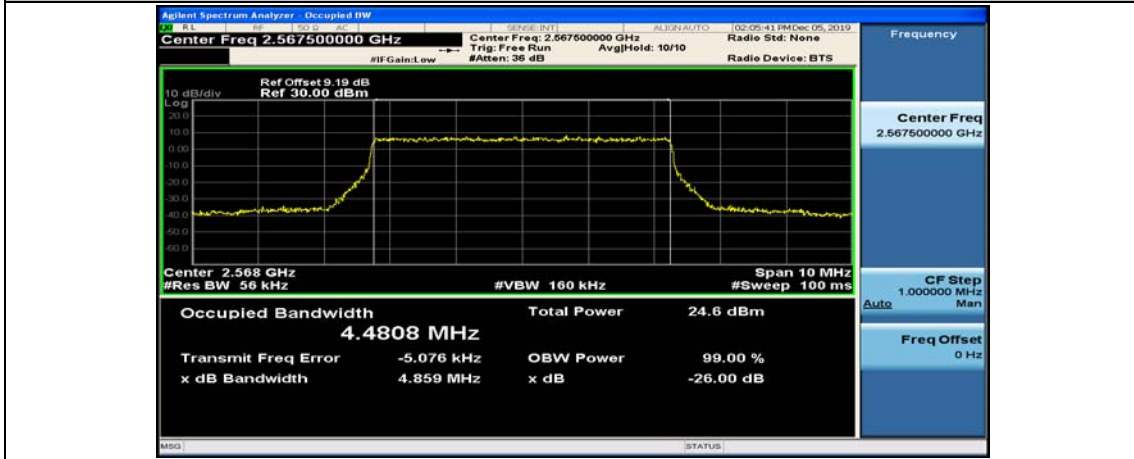

(Channel Bandwidth: 5 MHz)_HCH_QPSK_25RB#0