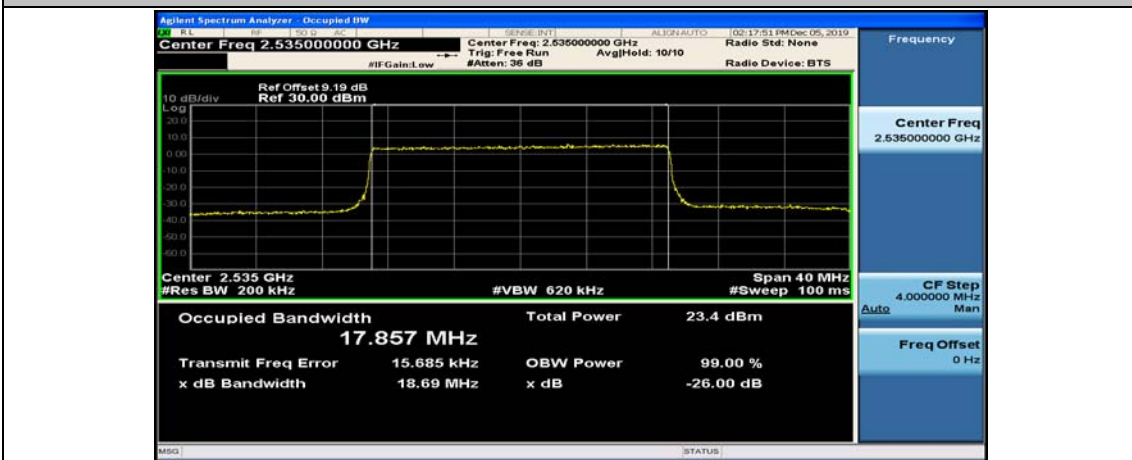

(Channel Bandwidth:15 MHz)_MCH_16QAM_75RB#0

(Channel Bandwidth:15 MHz)_HCH_16QAM_75RB#0

Channel Bandwidth: 20 MHz

(Channel Bandwidth:20 MHz)_LCH_QPSK_100RB#0

(Channel Bandwidth:20 MHz)_MCH_QPSK_100RB#0

(Channel Bandwidth:20 MHz)_HCH_QPSK_100RB#0