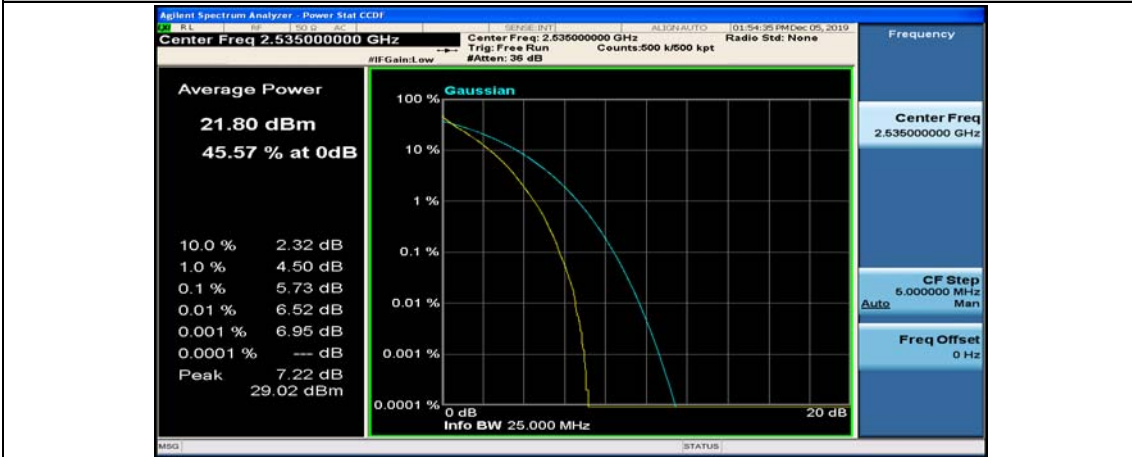

(Channel Bandwidth:20 MHz)_MCH_QPSK_50RB#0

(Channel Bandwidth:20 MHz)_MCH_QPSK_50RB#25

(Channel Bandwidth:20 MHz)_MCH_QPSK_50RB#50

(Channel Bandwidth:20 MHz)_MCH_QPSK_100RB#0

(Channel Bandwidth:20 MHz)_HCH_QPSK_1RB#0