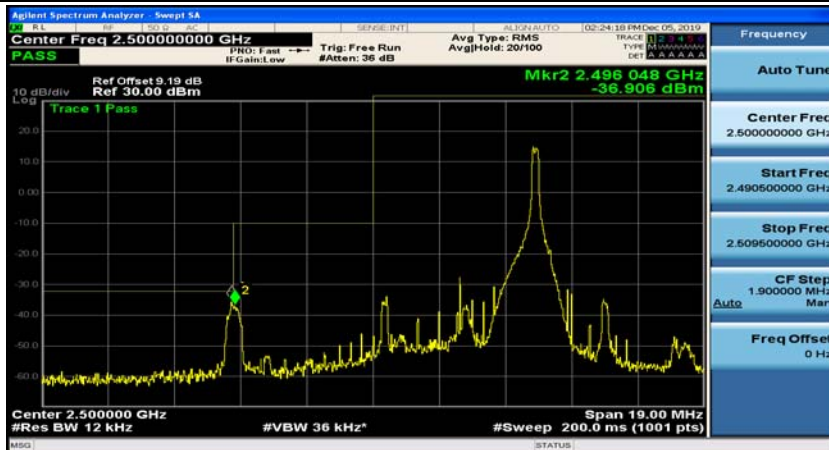

(Channel Bandwidth: 5 MHz)_LCH_QPSK_1RB#24