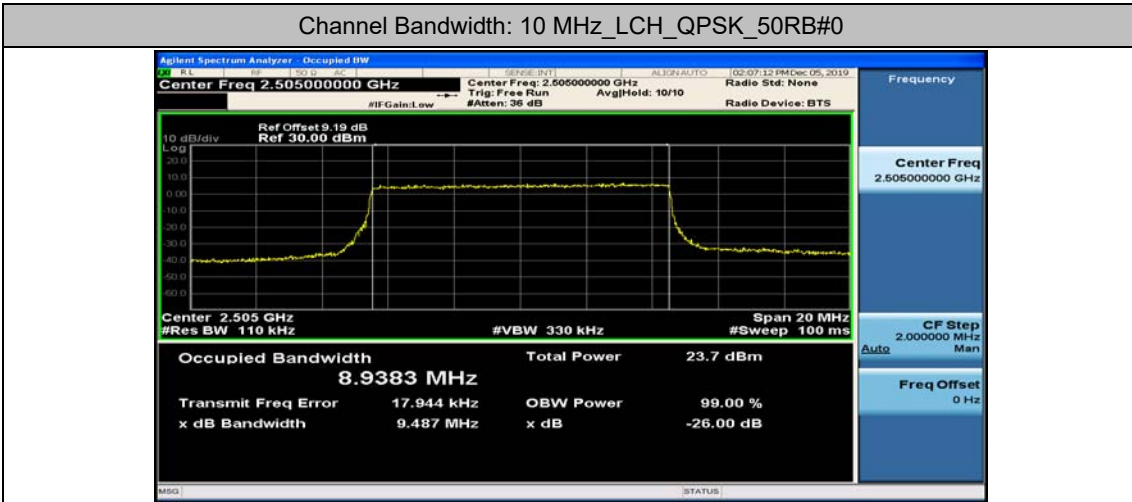

Channel Bandwidth: 10 MHz_MCH_QPSK_50RB#0

Channel Bandwidth: 10 MHz

Channel Bandwidth: 10 MHz_LCH_QPSK_50RB#0