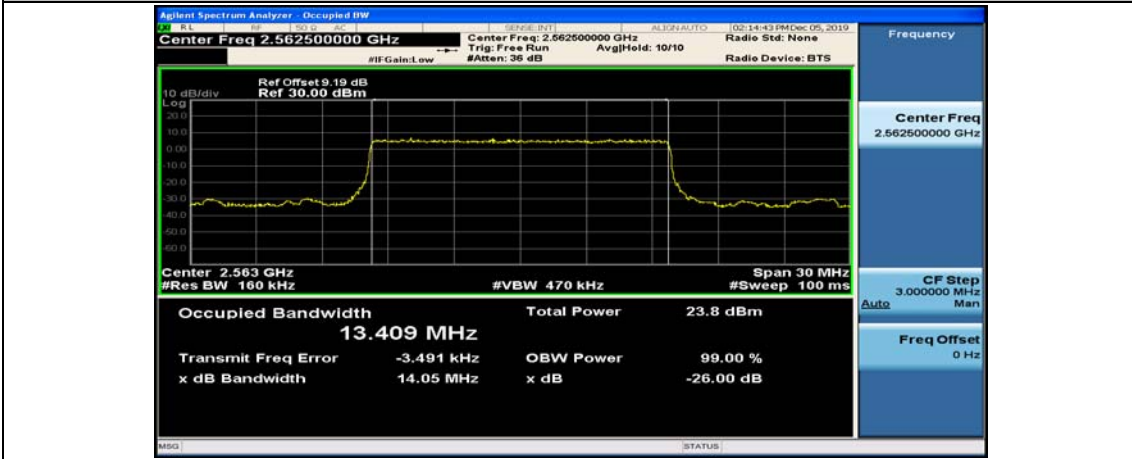

Channel Bandwidth: 10 MHz_HCH_16QAM_50RB#0

Channel Bandwidth: 15 MHz

(Channel Bandwidth:15 MHz)_LCH_QPSK_75RB#0

(Channel Bandwidth:15 MHz)_MCH_QPSK_75RB#0

(Channel Bandwidth:15 MHz)_HCH_QPSK_75RB#0

(Channel Bandwidth:15 MHz)_LCH_16QAM_75RB#0