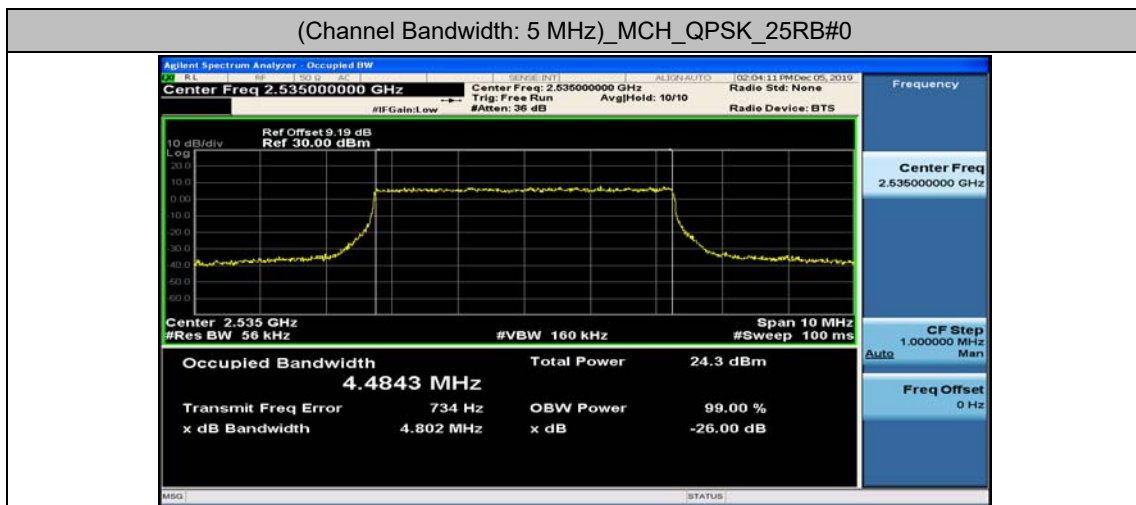

Channel Bandwidth: 20 MHz

Channel Bandwidth: 20 MHz						
Modulation	Channel	RB Configuration		Occupied Bandwidth (MHz)	26dB Bandwidth (MHz)	Verdict
		Size	Offset			
QPSK	LCH	100	0	17.796	18.56	PASS
	MCH	100	0	17.857	18.69	PASS
	HCH	100	0	17.891	18.69	PASS
16QAM	LCH	100	0	17.820	18.55	PASS
	MCH	100	0	17.852	18.62	PASS
	HCH	100	0	17.869	18.65	PASS

Test Graphs

Channel Bandwidth: 5 MHz