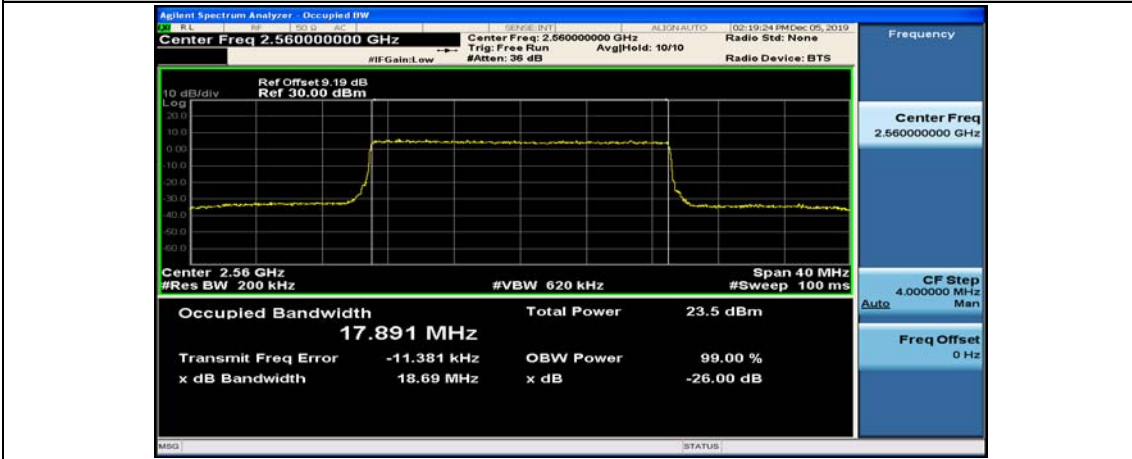

(Channel Bandwidth:15 MHz)_MCH_16QAM_75RB#0

(Channel Bandwidth:15 MHz)_HCH_16QAM_75RB#0

Channel Bandwidth: 20 MHz

(Channel Bandwidth:20 MHz)_LCH_QPSK_100RB#0

(Channel Bandwidth:20 MHz)_MCH_QPSK_100RB#0

(Channel Bandwidth:20 MHz)_HCH_QPSK_100RB#0