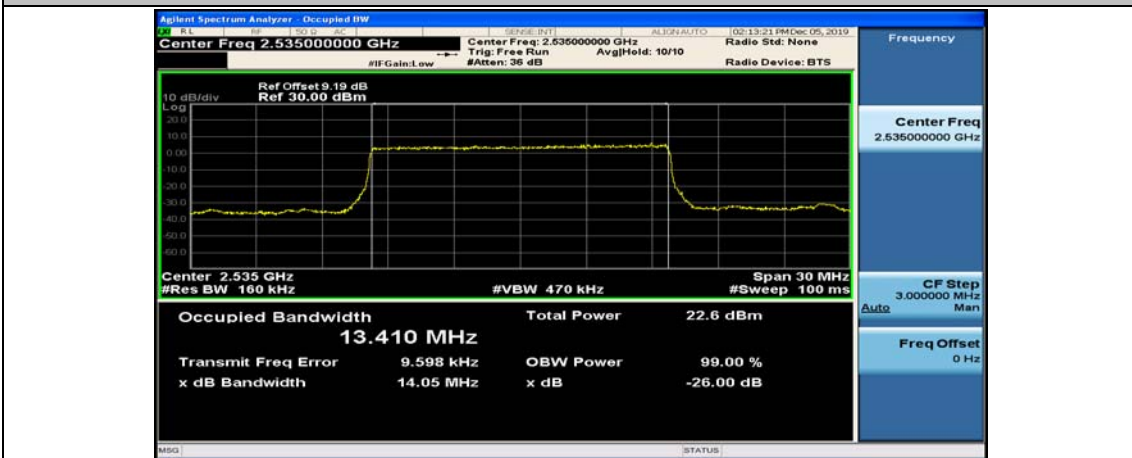

(Channel Bandwidth:15 MHz)_MCH_16QAM_75RB#0