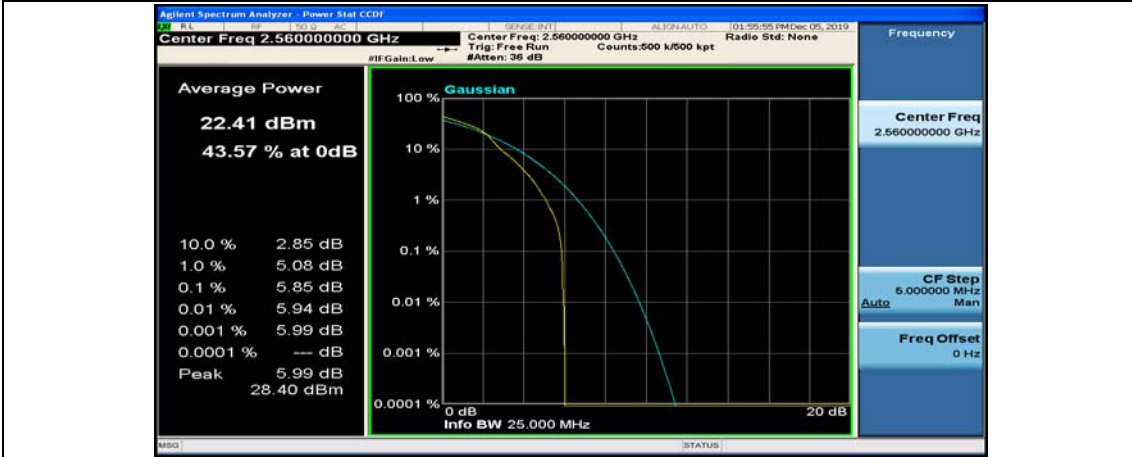

(Channel Bandwidth:20 MHz)_HCH_16QAM_1RB#0

(Channel Bandwidth:20 MHz)_HCH_16QAM_1RB#49