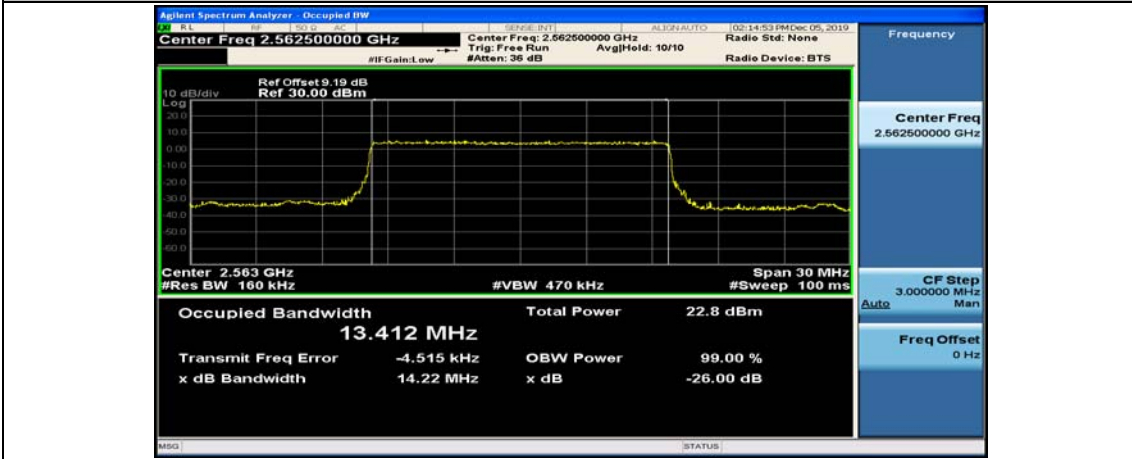

(Channel Bandwidth:15 MHz)_HCH_16QAM_75RB#0