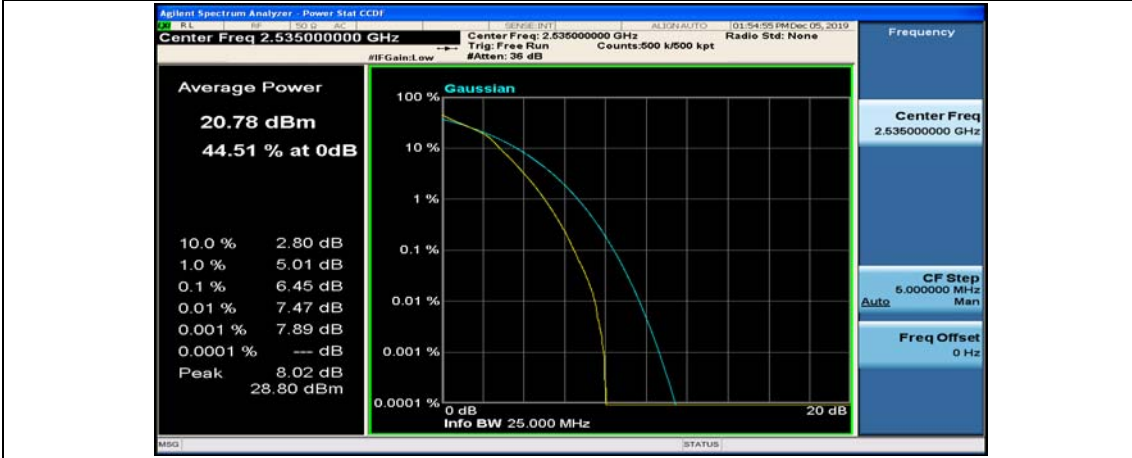

(Channel Bandwidth:20 MHz)_MCH_16QAM_50RB#0