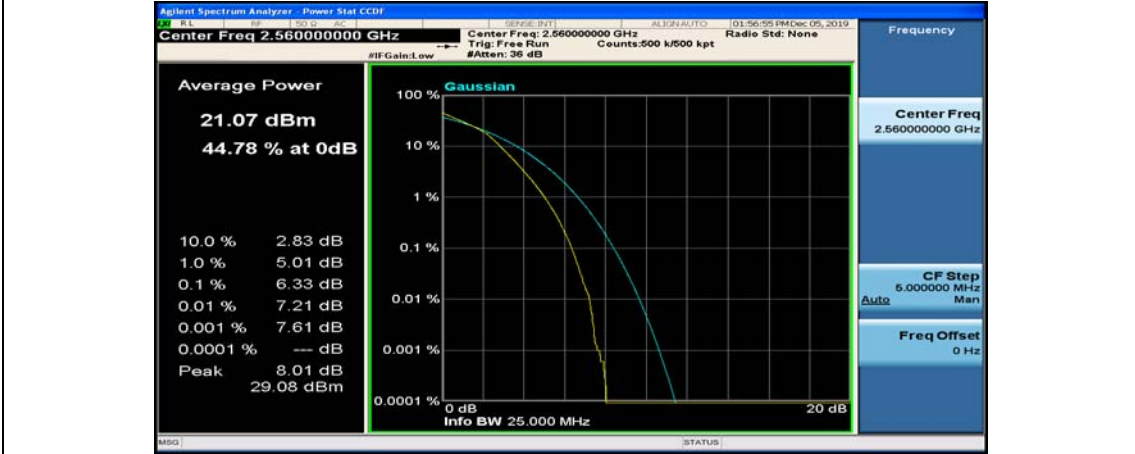

(Channel Bandwidth:20 MHz)_HCH_16QAM_100RB#0