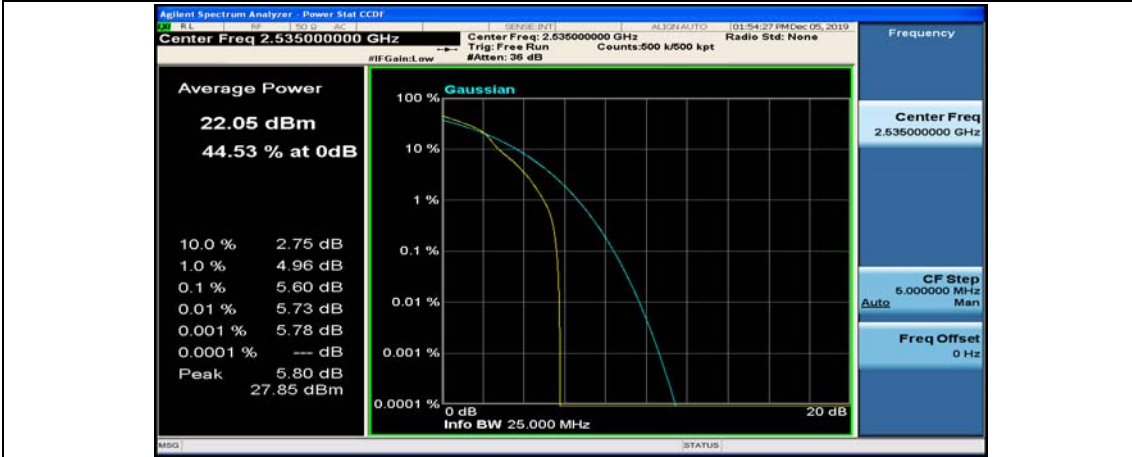

(Channel Bandwidth:20 MHz)_MCH_16QAM_1RB#99