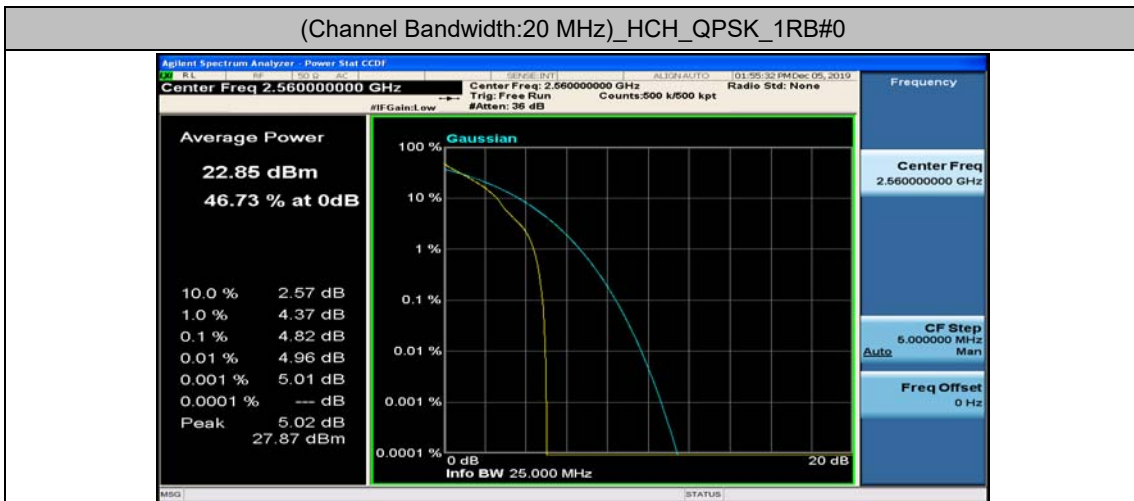

(Channel Bandwidth:20 MHz)_MCH_QPSK_50RB#0

(Channel Bandwidth:20 MHz)_MCH_QPSK_50RB#25

(Channel Bandwidth:20 MHz)_MCH_QPSK_50RB#50

(Channel Bandwidth:20 MHz)_MCH_QPSK_100RB#0

(Channel Bandwidth:20 MHz)_HCH_QPSK_1RB#0