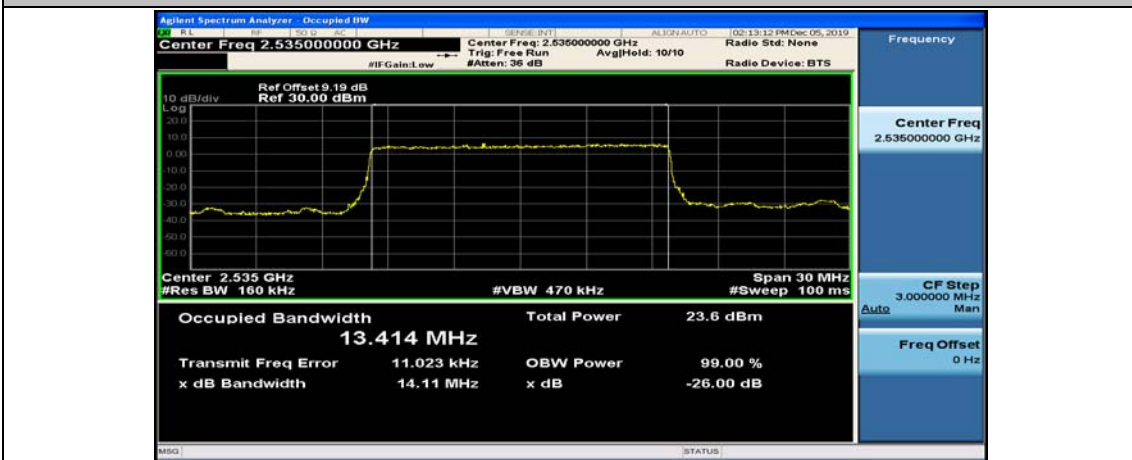

Channel Bandwidth: 10 MHz_HCH_16QAM_50RB#0

Channel Bandwidth: 15 MHz

(Channel Bandwidth:15 MHz)_LCH_QPSK_75RB#0

(Channel Bandwidth:15 MHz)_MCH_QPSK_75RB#0

(Channel Bandwidth:15 MHz)_HCH_QPSK_75RB#0

(Channel Bandwidth:15 MHz)_LCH_16QAM_75RB#0