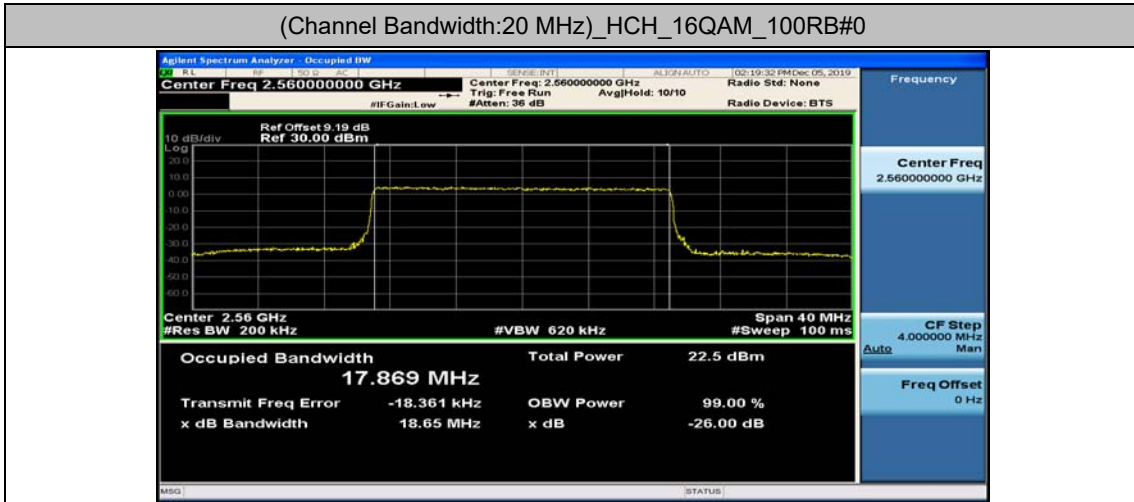

(Channel Bandwidth:20 MHz)_HCH_16QAM_100RB#0