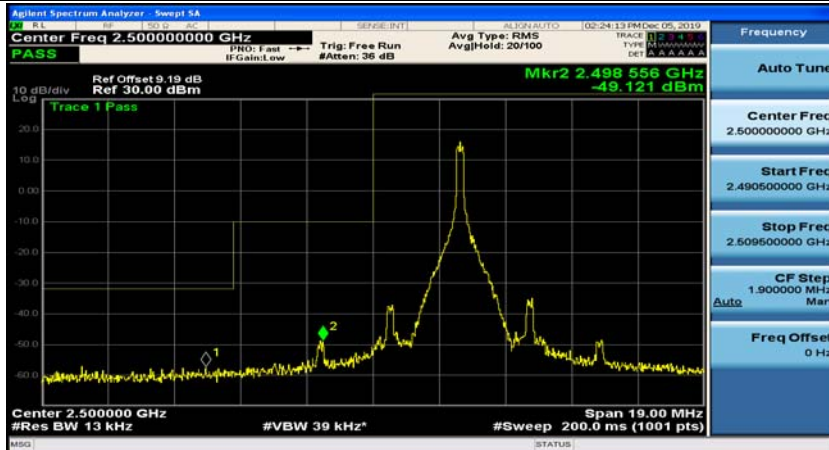

(Channel Bandwidth: 5 MHz)_LCH_QPSK_1RB#12