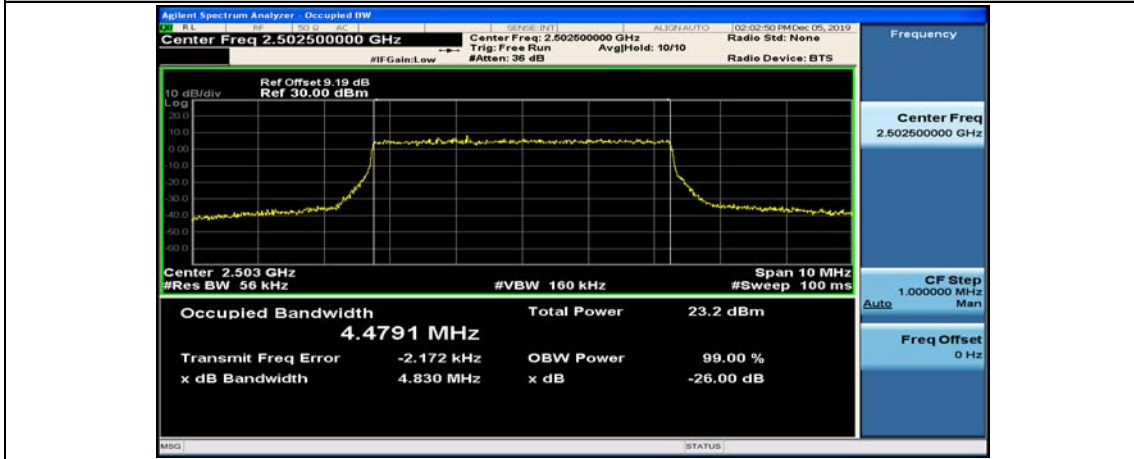

Test Graphs

Channel Bandwidth: 5 MHz

(Channel Bandwidth: 5 MHz)_HCH_QPSK_25RB#0

(Channel Bandwidth: 5 MHz)_LCH_16QAM_25RB#0

(Channel Bandwidth: 5 MHz)_MCH_16QAM_25RB#0

(Channel Bandwidth: 5 MHz)_HCH_16QAM_25RB#0