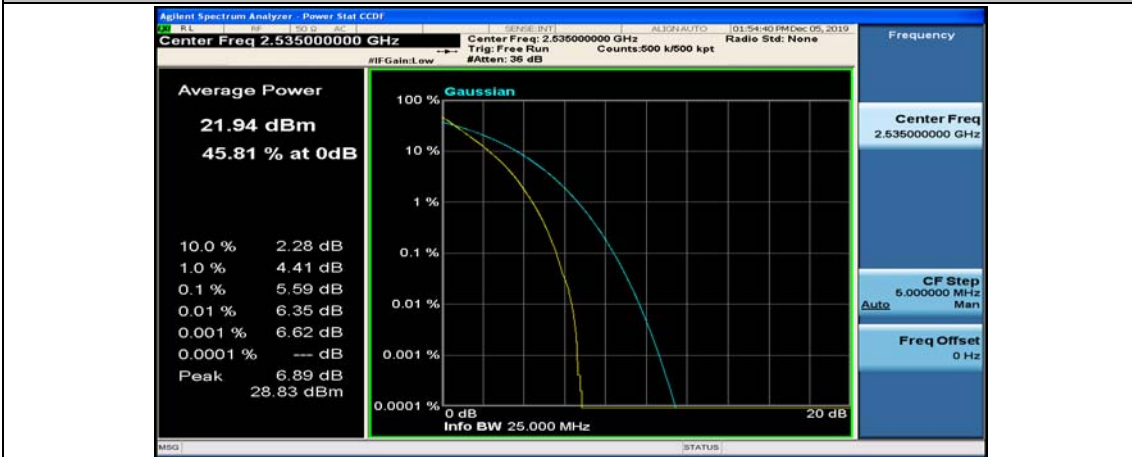

(Channel Bandwidth:20 MHz)_MCH_QPSK_50RB#0

(Channel Bandwidth:20 MHz)_MCH_QPSK_50RB#25

(Channel Bandwidth:20 MHz)_MCH_QPSK_50RB#50

(Channel Bandwidth:20 MHz)_MCH_QPSK_100RB#0

(Channel Bandwidth:20 MHz)_HCH_QPSK_1RB#0

(Channel Bandwidth:20 MHz)_HCH_QPSK_1RB#49

(Channel Bandwidth:20 MHz)_HCH_QPSK_1RB#99

(Channel Bandwidth:20 MHz)_HCH_QPSK_50RB#0

(Channel Bandwidth:20 MHz)_HCH_QPSK_50RB#25

(Channel Bandwidth:20 MHz)_HCH_QPSK_50RB#50