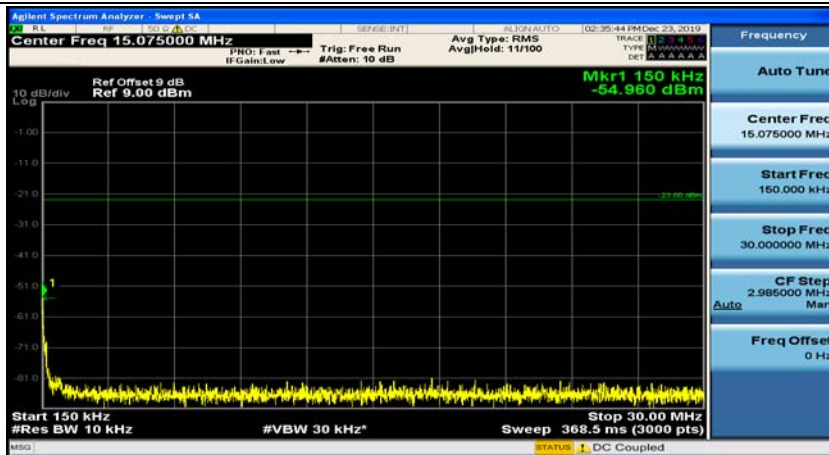

(Channel Bandwidth: 1.4 MHz)_HCH_QPSK_1RB#3

(Channel Bandwidth: 1.4 MHz)_LCH_16QAM_1RB#0

(Channel Bandwidth: 1.4 MHz)_LCH_16QAM_1RB#3

(Channel Bandwidth: 1.4 MHz)_MCH_16QAM_1RB#0

(Channel Bandwidth: 1.4 MHz)_MCH_16QAM_1RB#3