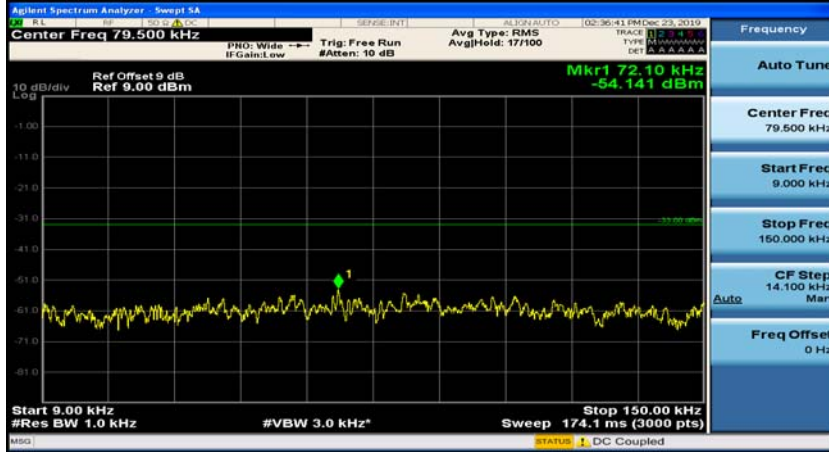

Appendix E: Conducted Spurious Emission

Test Graphs

Channel Bandwidth: 1.4 MHz

(Channel Bandwidth: 1.4 MHz)_MCH_QPSK_1RB#0

(Channel Bandwidth: 1.4 MHz)_MCH_QPSK_1RB#3

(Channel Bandwidth: 1.4 MHz)_HCH_QPSK_1RB#0