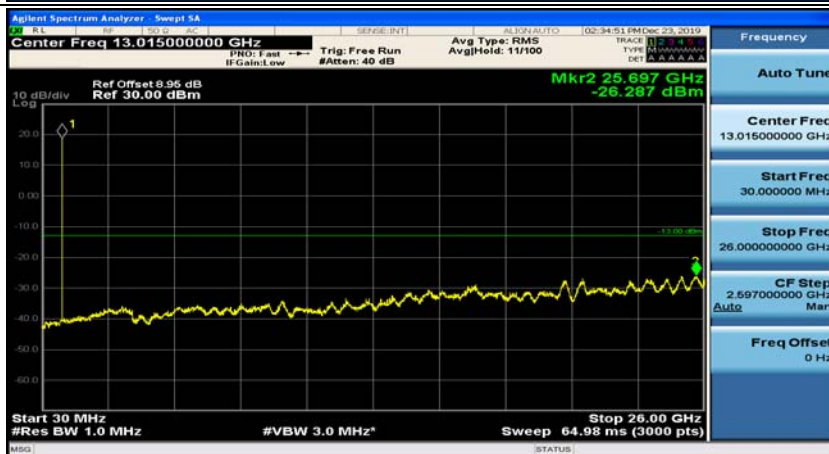

Appendix E: Conducted Spurious Emission

Test Graphs

Channel Bandwidth: 1.4 MHz

(Channel Bandwidth: 1.4 MHz)_MCH_QPSK_1RB#0

(Channel Bandwidth: 1.4 MHz)_MCH_QPSK_1RB#3

(Channel Bandwidth: 1.4 MHz)_HCH_QPSK_1RB#0