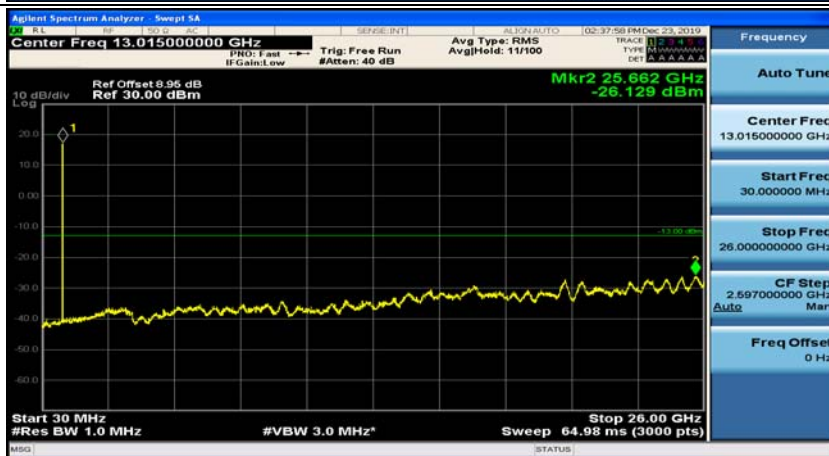

(Channel Bandwidth: 1.4 MHz)_HCH_16QAM_1RB#0