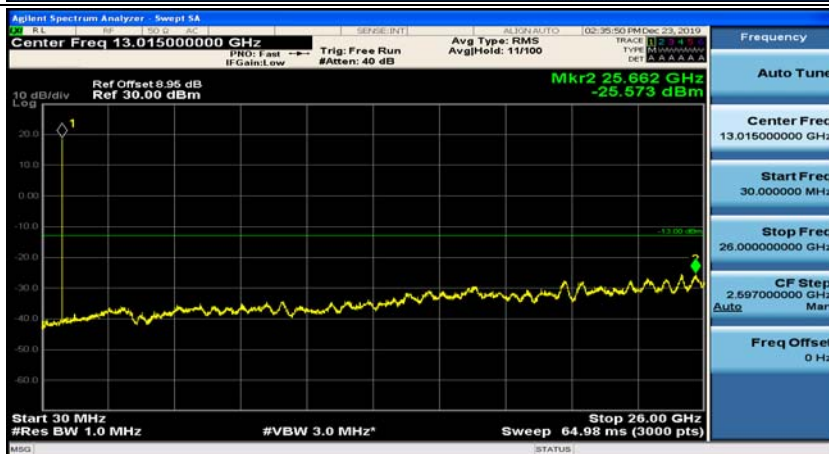

(Channel Bandwidth: 1.4 MHz)_HCH_QPSK_1RB#3

(Channel Bandwidth: 1.4 MHz)_LCH_16QAM_1RB#0

(Channel Bandwidth: 1.4 MHz)_LCH_16QAM_1RB#3

(Channel Bandwidth: 1.4 MHz)_MCH_16QAM_1RB#0

(Channel Bandwidth: 1.4 MHz)_MCH_16QAM_1RB#3