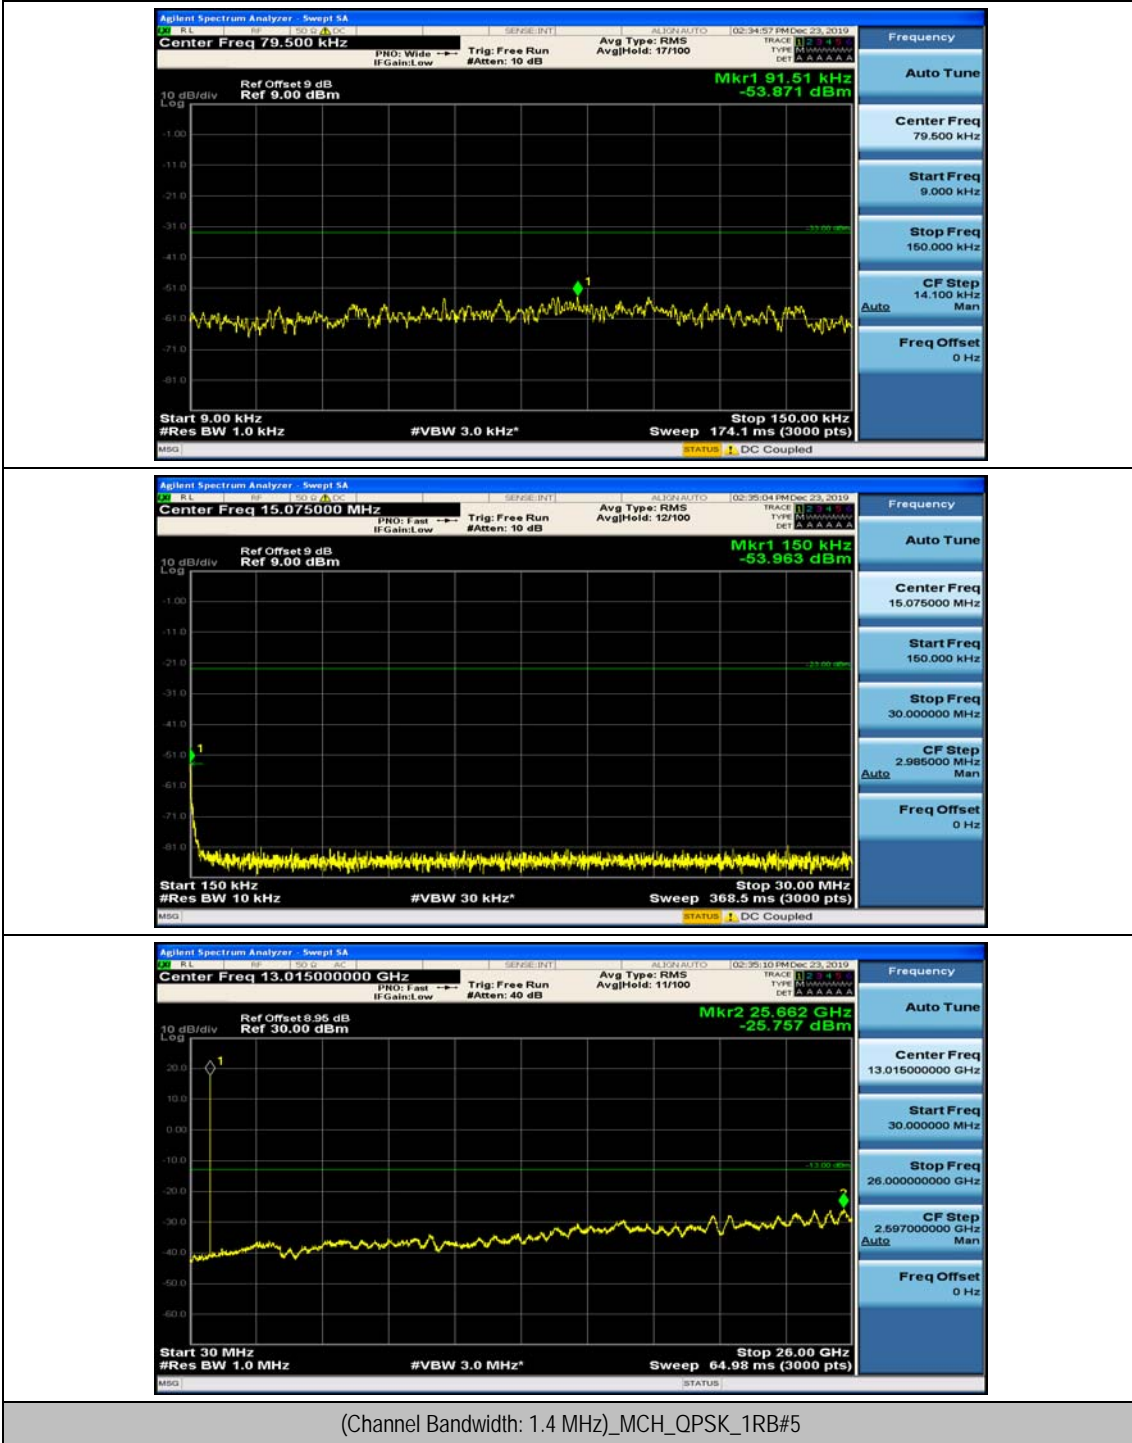

Appendix E: Conducted Spurious Emission

Test Graphs

Channel Bandwidth: 1.4 MHz

(Channel Bandwidth: 1.4 MHz)_MCH_QPSK_1RB#0

(Channel Bandwidth: 1.4 MHz)_MCH_QPSK_1RB#3

(Channel Bandwidth: 1.4 MHz)_HCH_QPSK_1RB#0