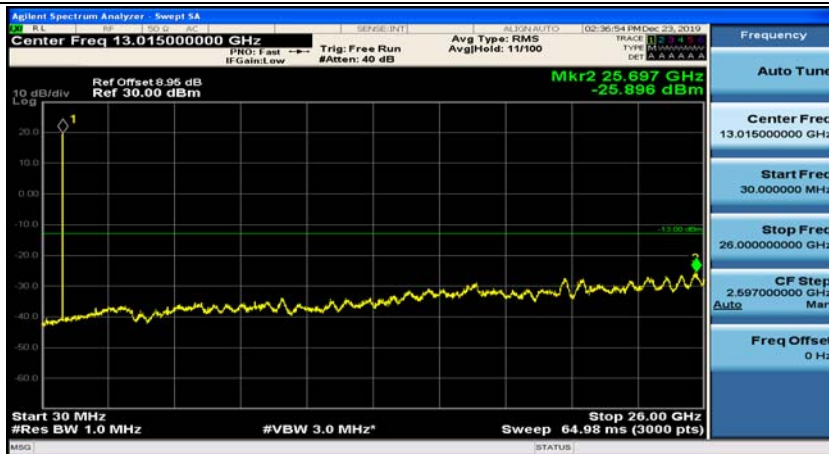

Appendix E: Conducted Spurious Emission

Test Graphs

Channel Bandwidth: 1.4 MHz

(Channel Bandwidth: 1.4 MHz)_MCH_QPSK_1RB#0

(Channel Bandwidth: 1.4 MHz)_MCH_QPSK_1RB#3

(Channel Bandwidth: 1.4 MHz)_HCH_QPSK_1RB#0