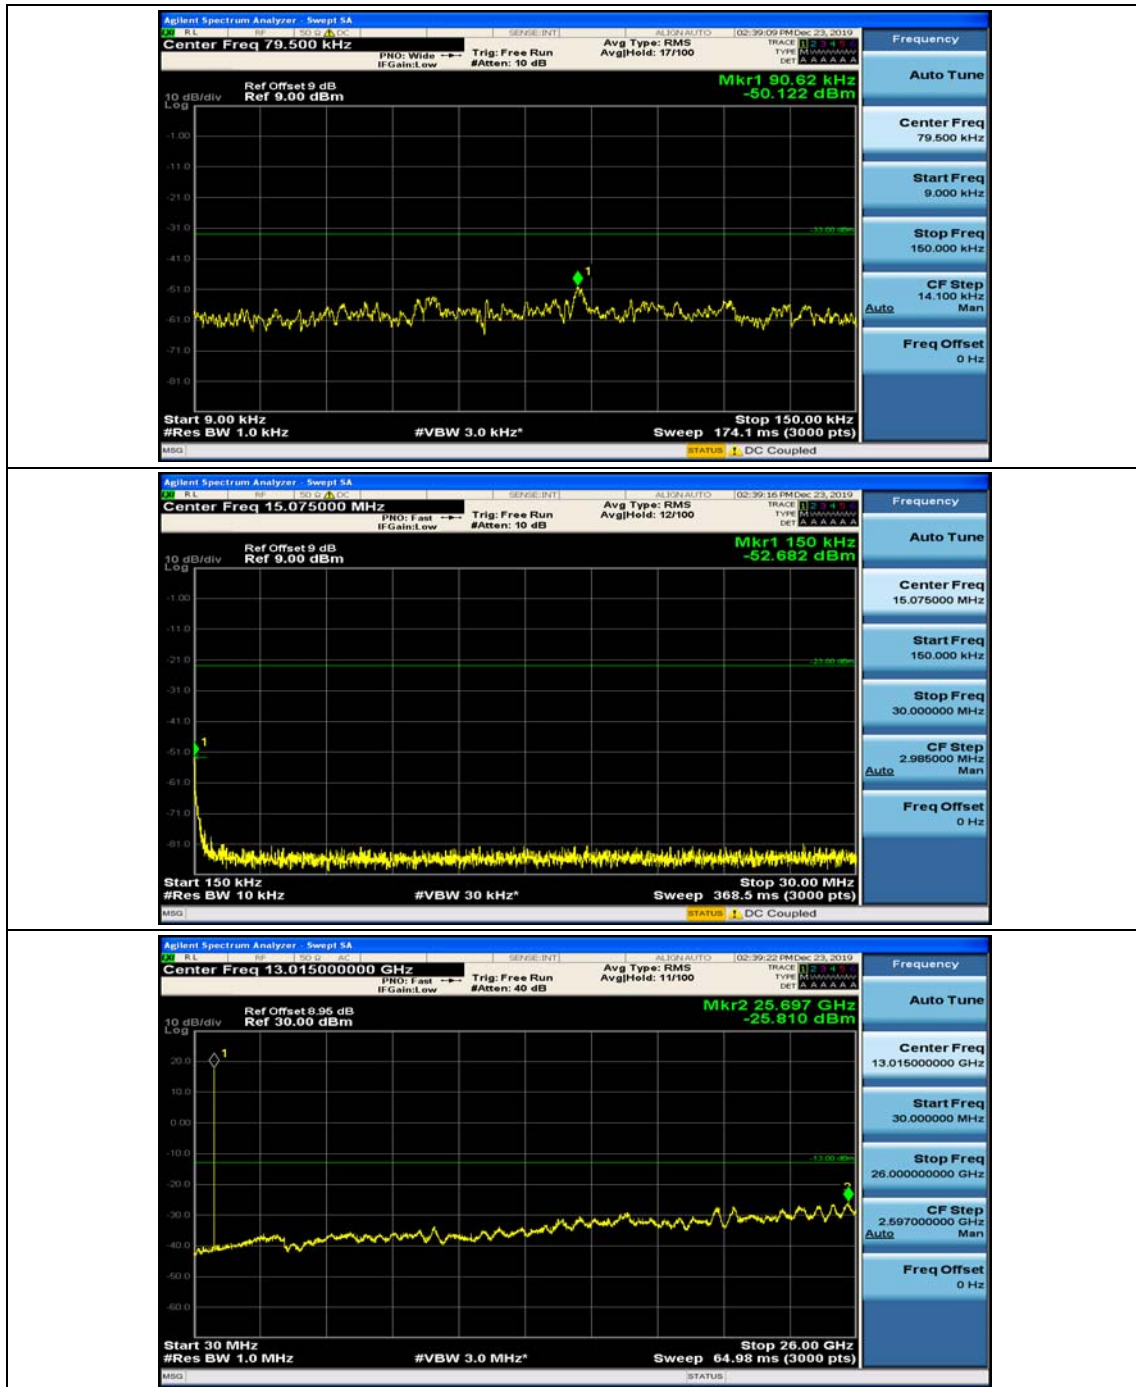

(Channel Bandwidth: 1.4 MHz)_HCH_16QAM_1RB#0

(Channel Bandwidth: 1.4 MHz)_HCH_16QAM_1RB#3

Channel Bandwidth: 3 MHz

(Channel Bandwidth: 3 MHz)_MCH_QPSK_1RB#0

(Channel Bandwidth: 3 MHz)_MCH_QPSK_1RB#7

(Channel Bandwidth: 3 MHz)_HCH_QPSK_1RB#0