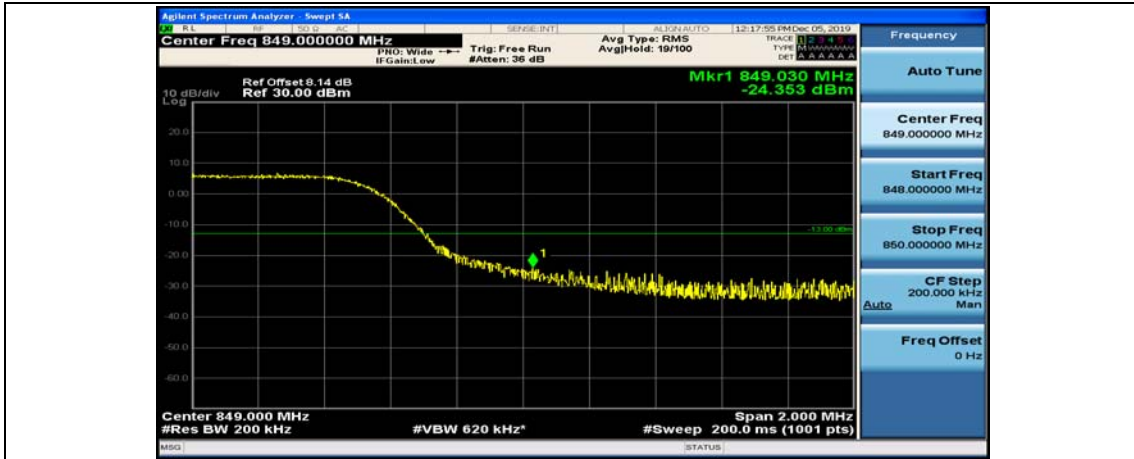

Appendix E: Conducted Spurious Emission

Test Graphs

Channel Bandwidth: 1.4 MHz

(Channel Bandwidth: 1.4 MHz)_MCH_QPSK_1RB#0

(Channel Bandwidth: 1.4 MHz)_MCH_QPSK_1RB#3

(Channel Bandwidth: 1.4 MHz)_HCH_QPSK_1RB#0