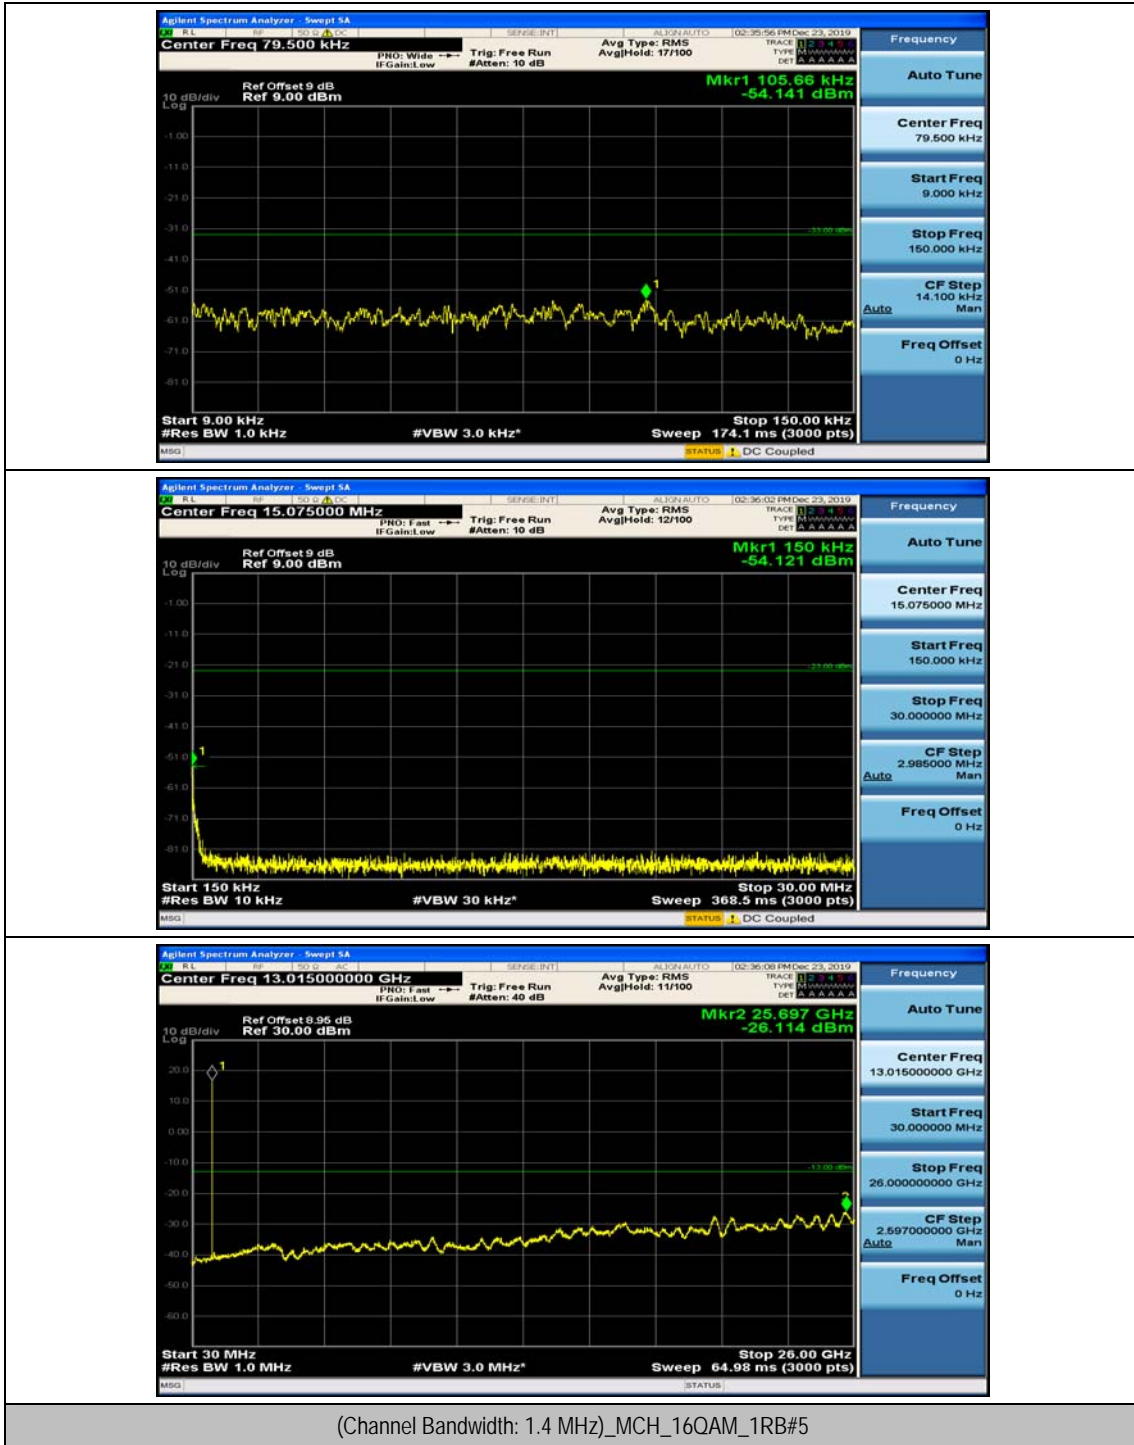

(Channel Bandwidth: 1.4 MHz)_HCH_QPSK_1RB#3

(Channel Bandwidth: 1.4 MHz)_LCH_16QAM_1RB#0

(Channel Bandwidth: 1.4 MHz)_LCH_16QAM_1RB#3

(Channel Bandwidth: 1.4 MHz)_MCH_16QAM_1RB#0

(Channel Bandwidth: 1.4 MHz)_MCH_16QAM_1RB#3