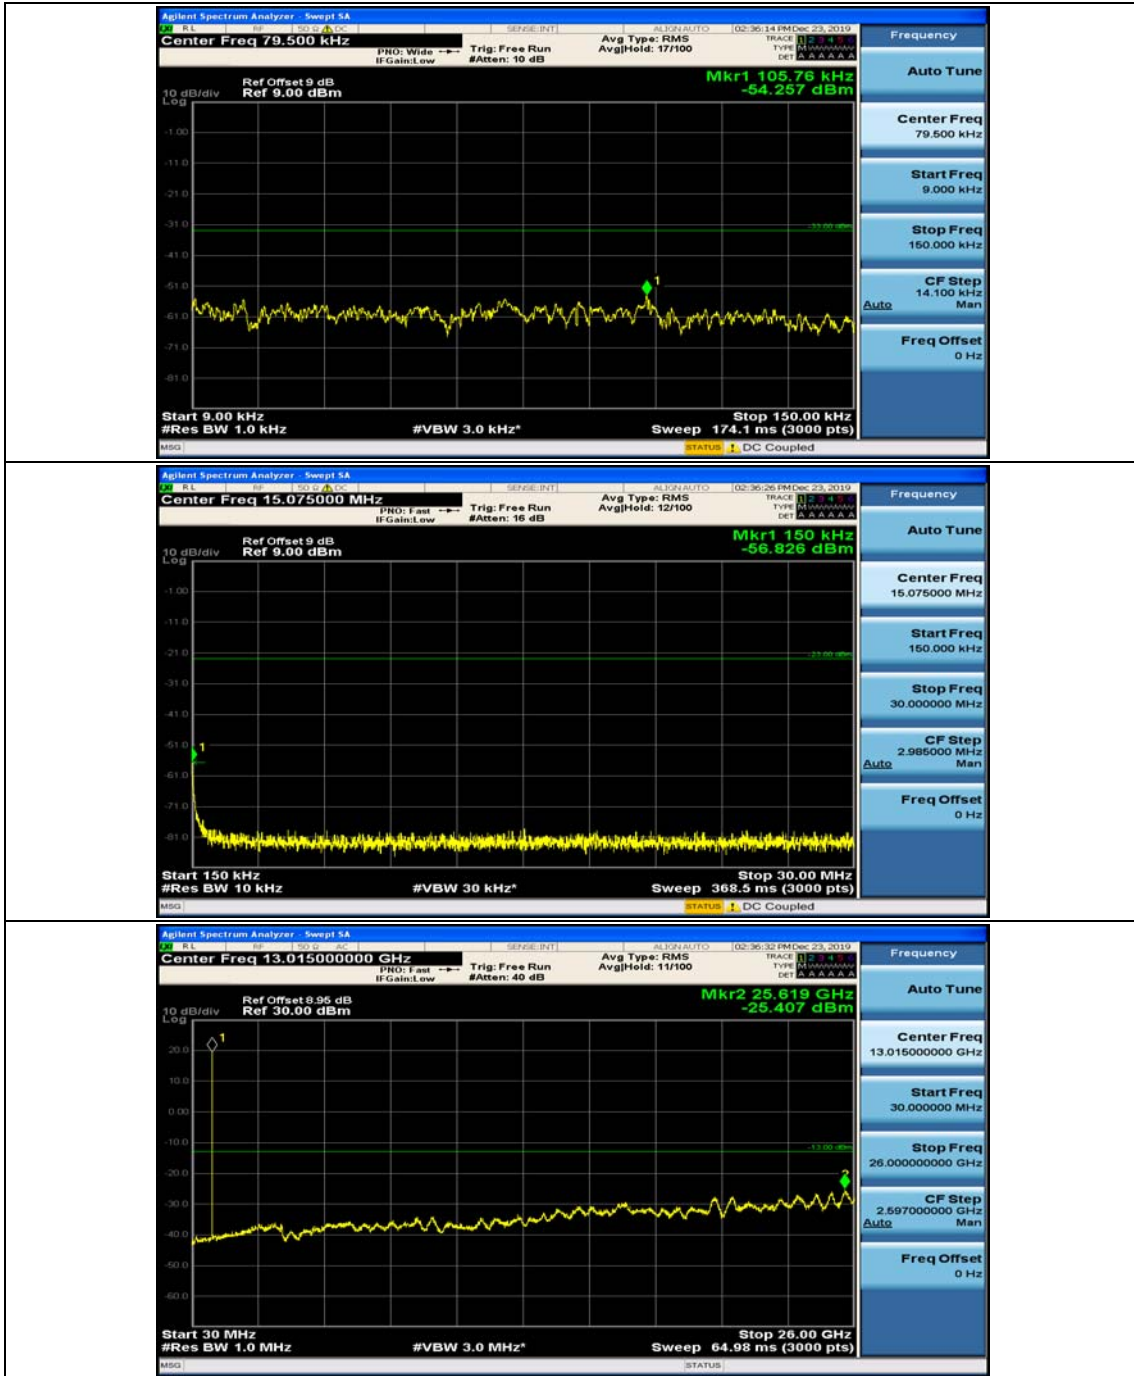

Appendix E: Conducted Spurious Emission

Test Graphs

Channel Bandwidth: 1.4 MHz

(Channel Bandwidth: 1.4 MHz)_MCH_QPSK_1RB#0

(Channel Bandwidth: 1.4 MHz)_MCH_QPSK_1RB#3

(Channel Bandwidth: 1.4 MHz)_HCH_QPSK_1RB#0

(Channel Bandwidth: 1.4 MHz)_HCH_QPSK_1RB#3

(Channel Bandwidth: 1.4 MHz)_LCH_16QAM_1RB#0

(Channel Bandwidth: 1.4 MHz)_LCH_16QAM_1RB#3

(Channel Bandwidth: 1.4 MHz)_MCH_16QAM_1RB#0

(Channel Bandwidth: 1.4 MHz)_MCH_16QAM_1RB#3