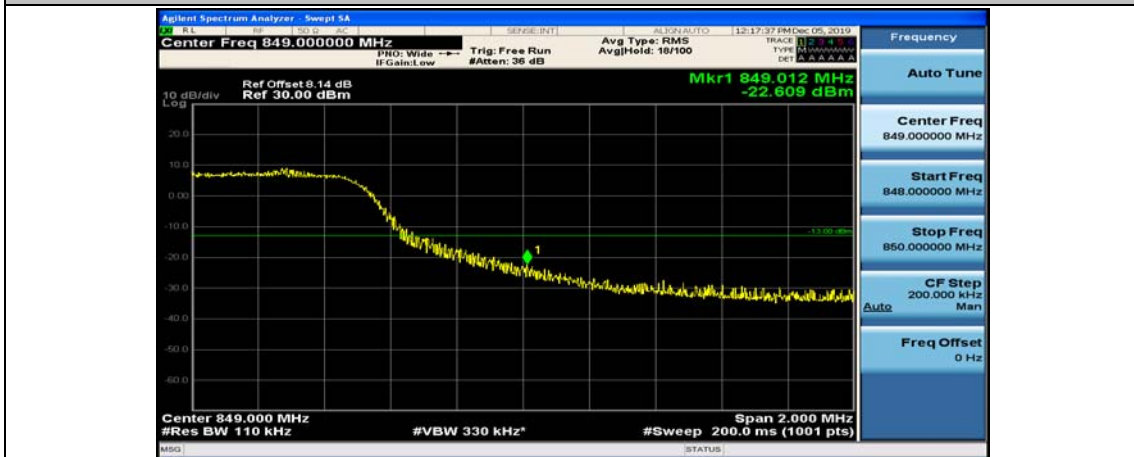

Channel Bandwidth: 10 MHz_HCH_16QAM_25RB#25