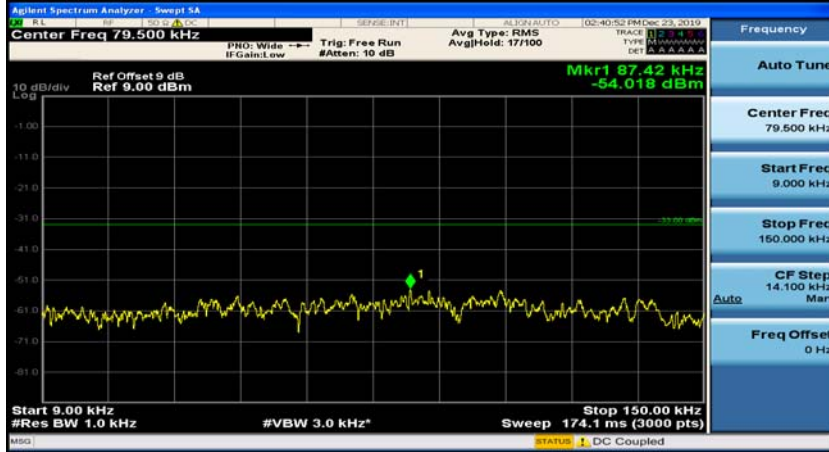

(Channel Bandwidth: 1.4 MHz)_HCH_16QAM_1RB#0

(Channel Bandwidth: 1.4 MHz)_HCH_16QAM_1RB#3

Channel Bandwidth: 3 MHz

(Channel Bandwidth: 3 MHz)_MCH_QPSK_1RB#0

(Channel Bandwidth: 3 MHz)_MCH_QPSK_1RB#7

(Channel Bandwidth: 3 MHz)_HCH_QPSK_1RB#0