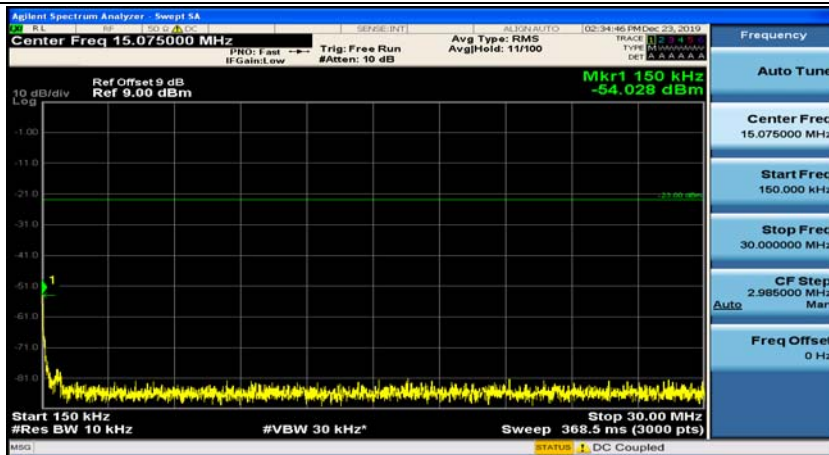

Appendix E: Conducted Spurious Emission

Test Graphs

Channel Bandwidth: 1.4 MHz

(Channel Bandwidth: 1.4 MHz)_MCH_QPSK_1RB#0

(Channel Bandwidth: 1.4 MHz)_MCH_QPSK_1RB#3

(Channel Bandwidth: 1.4 MHz)_HCH_QPSK_1RB#0