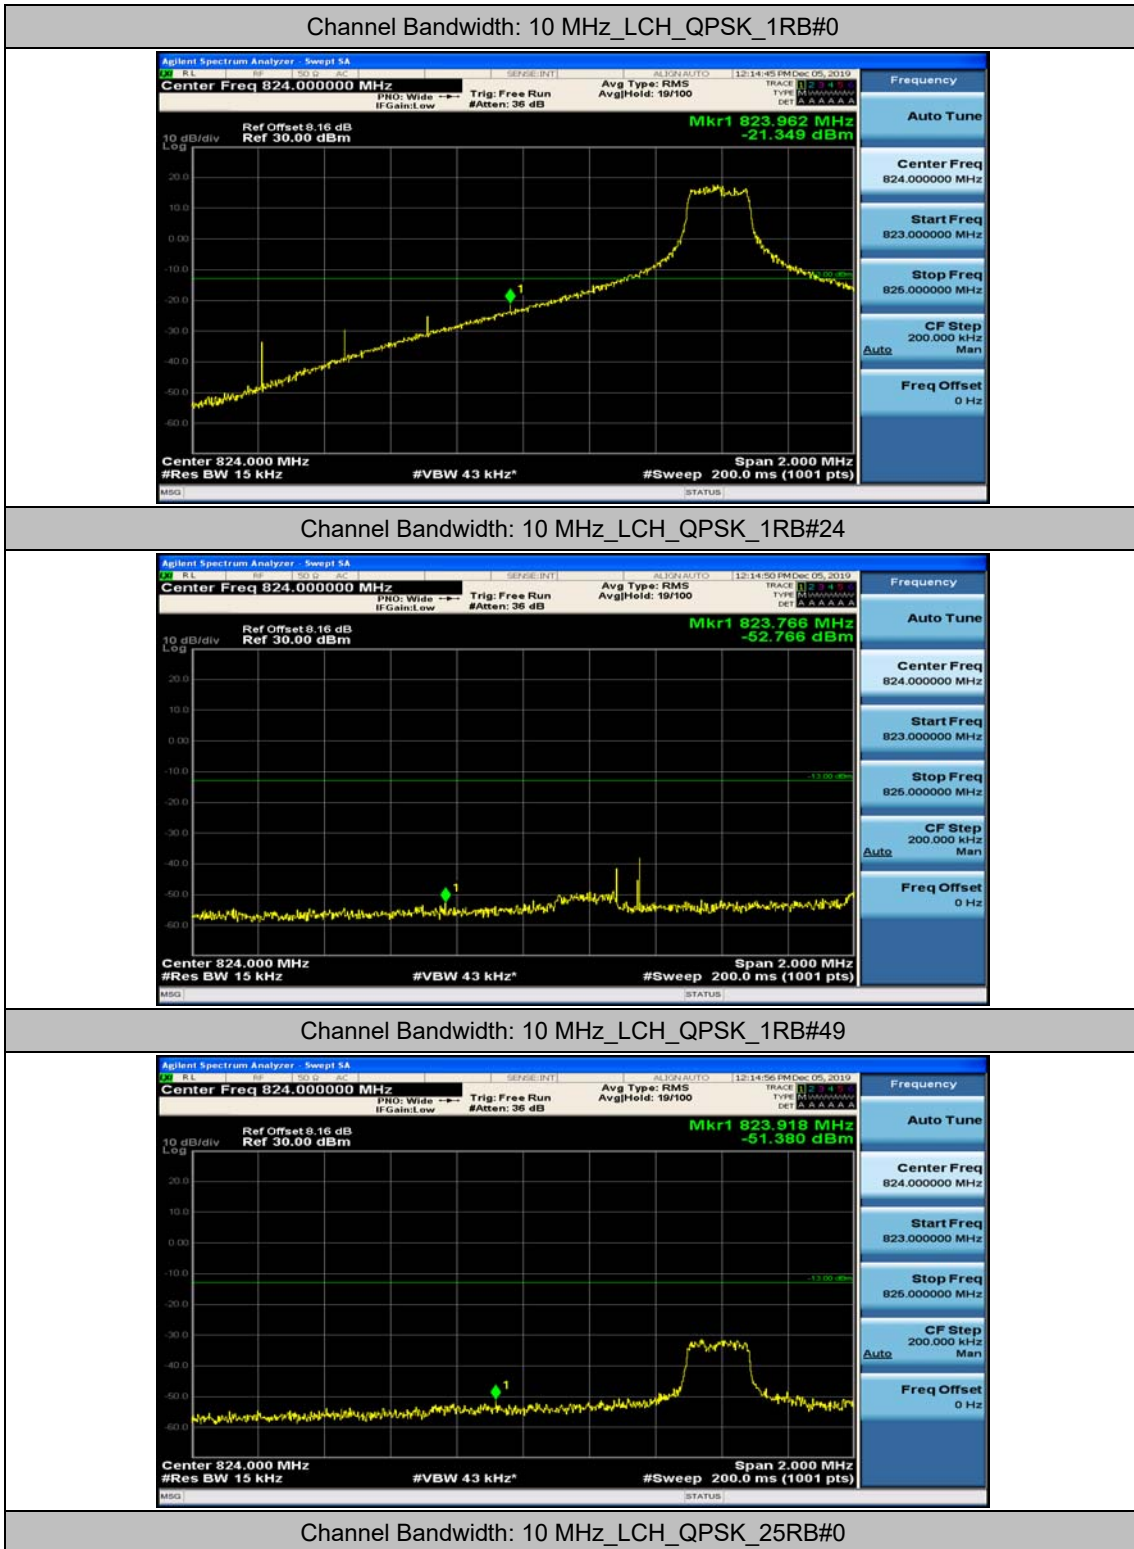

(Channel Bandwidth: 5 MHz)_HCH_16QAM_1RB#12

(Channel Bandwidth: 5 MHz)_HCH_16QAM_1RB#24

(Channel Bandwidth: 5 MHz)_HCH_16QAM_12RB#0

(Channel Bandwidth: 5 MHz)_HCH_16QAM_12RB#6

(Channel Bandwidth: 5 MHz)_HCH_16QAM_12RB#13

(Channel Bandwidth: 5 MHz)_HCH_16QAM_25RB#0

Channel Bandwidth: 10 MHz

Channel Bandwidth: 10 MHz_LCH_QPSK_25RB#12

Channel Bandwidth: 10 MHz_LCH_QPSK_25RB#25

Channel Bandwidth: 10 MHz_LCH_QPSK_50RB#0

Channel Bandwidth: 10 MHz_HCH_QPSK_1RB#0