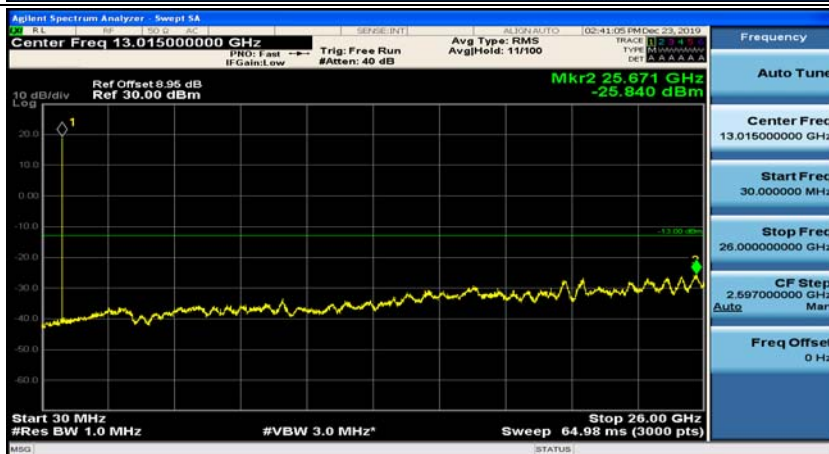

(Channel Bandwidth: 1.4 MHz)_HCH_16QAM_1RB#0

(Channel Bandwidth: 1.4 MHz)_HCH_16QAM_1RB#3

Channel Bandwidth: 3 MHz

(Channel Bandwidth: 3 MHz)_MCH_QPSK_1RB#0

(Channel Bandwidth: 3 MHz)_MCH_QPSK_1RB#7

(Channel Bandwidth: 3 MHz)_HCH_QPSK_1RB#0