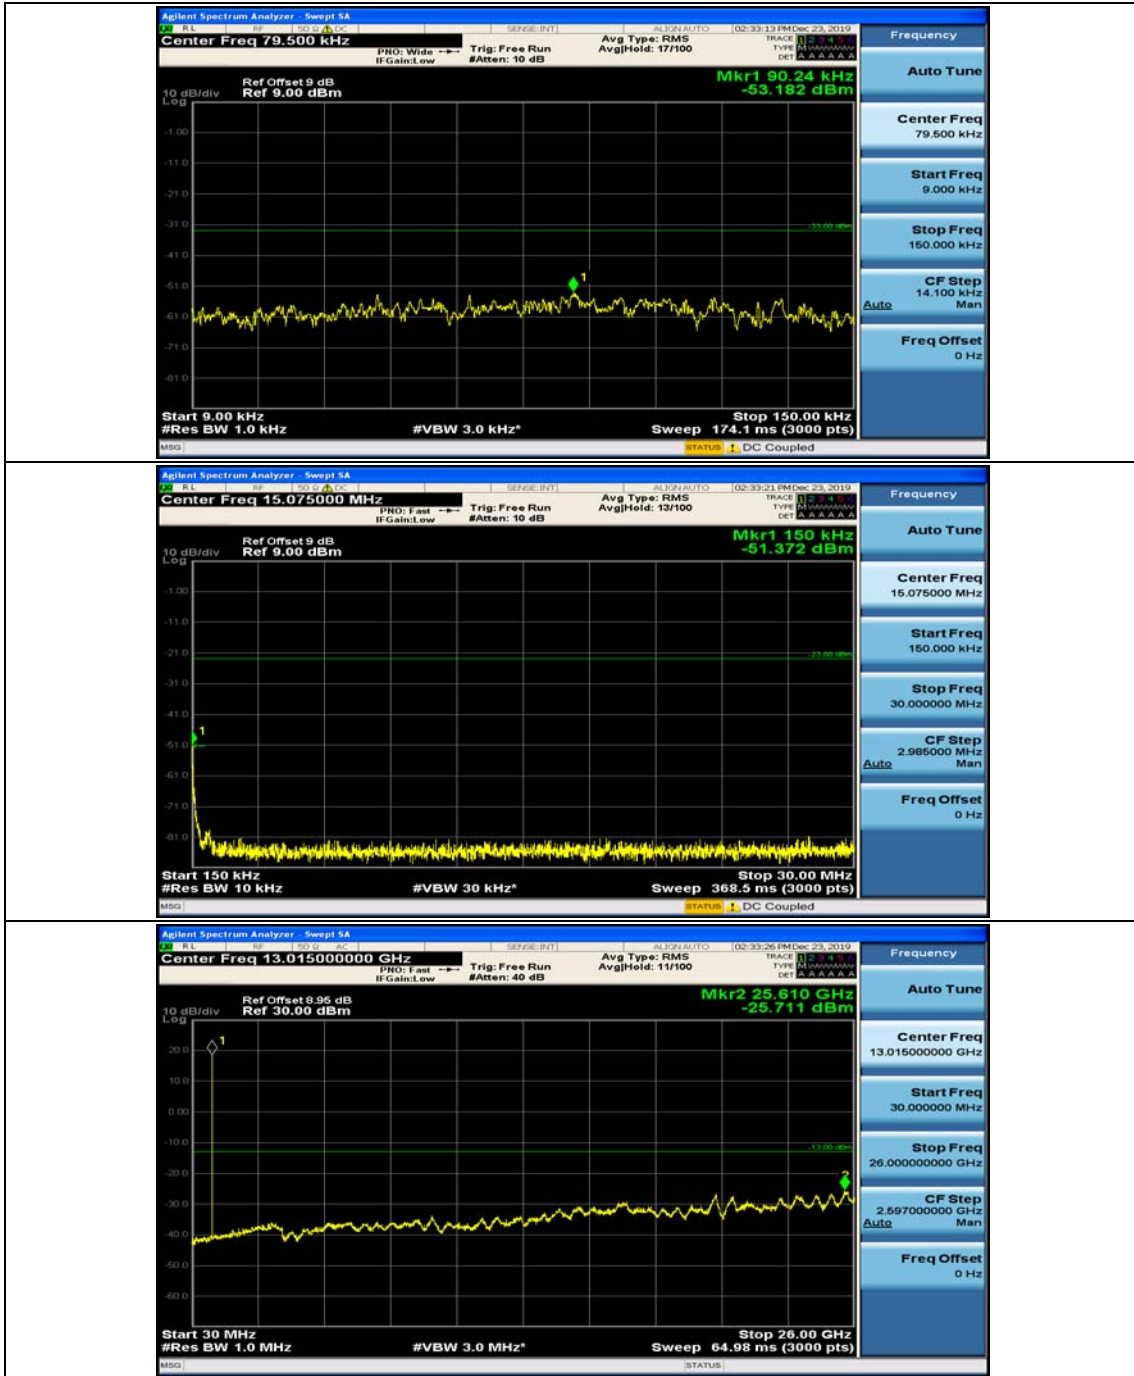

Channel Bandwidth: 10 MHz_HCH_16QAM_1RB#49

Channel Bandwidth: 10 MHz_HCH_16QAM_25RB#0

Channel Bandwidth: 10 MHz_HCH_16QAM_25RB#12

Channel Bandwidth: 10 MHz_HCH_16QAM_25RB#25

Channel Bandwidth: 10 MHz_HCH_16QAM_50RB#0

Appendix E: Conducted Spurious Emission

Test Graphs

Channel Bandwidth: 1.4 MHz

(Channel Bandwidth: 1.4 MHz)_MCH_QPSK_1RB#0

(Channel Bandwidth: 1.4 MHz)_MCH_QPSK_1RB#3

(Channel Bandwidth: 1.4 MHz)_HCH_QPSK_1RB#0