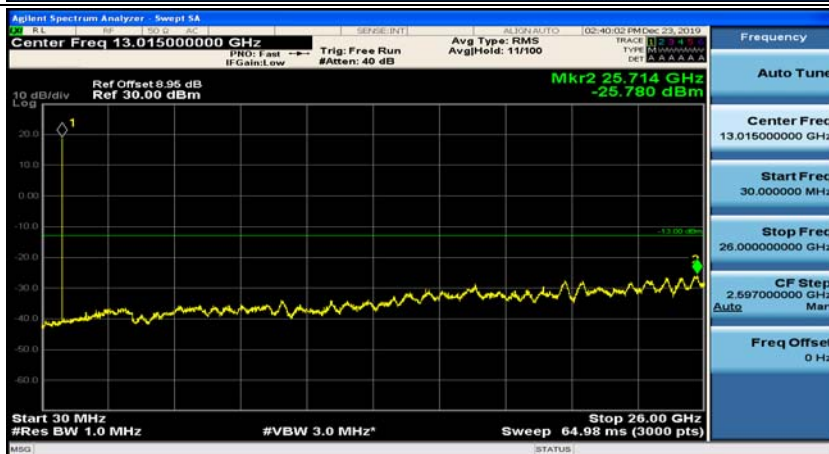

(Channel Bandwidth: 3 MHz)_LCH_16QAM_1RB#7