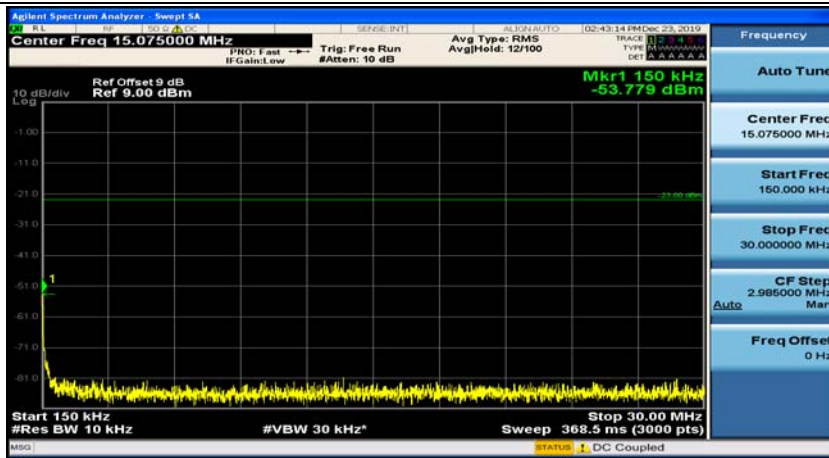

(Channel Bandwidth: 1.4 MHz)_HCH_16QAM_1RB#0

(Channel Bandwidth: 1.4 MHz)_HCH_16QAM_1RB#3

Channel Bandwidth: 3 MHz

(Channel Bandwidth: 3 MHz)_MCH_QPSK_1RB#0

(Channel Bandwidth: 3 MHz)_MCH_QPSK_1RB#7

(Channel Bandwidth: 3 MHz)_HCH_QPSK_1RB#0