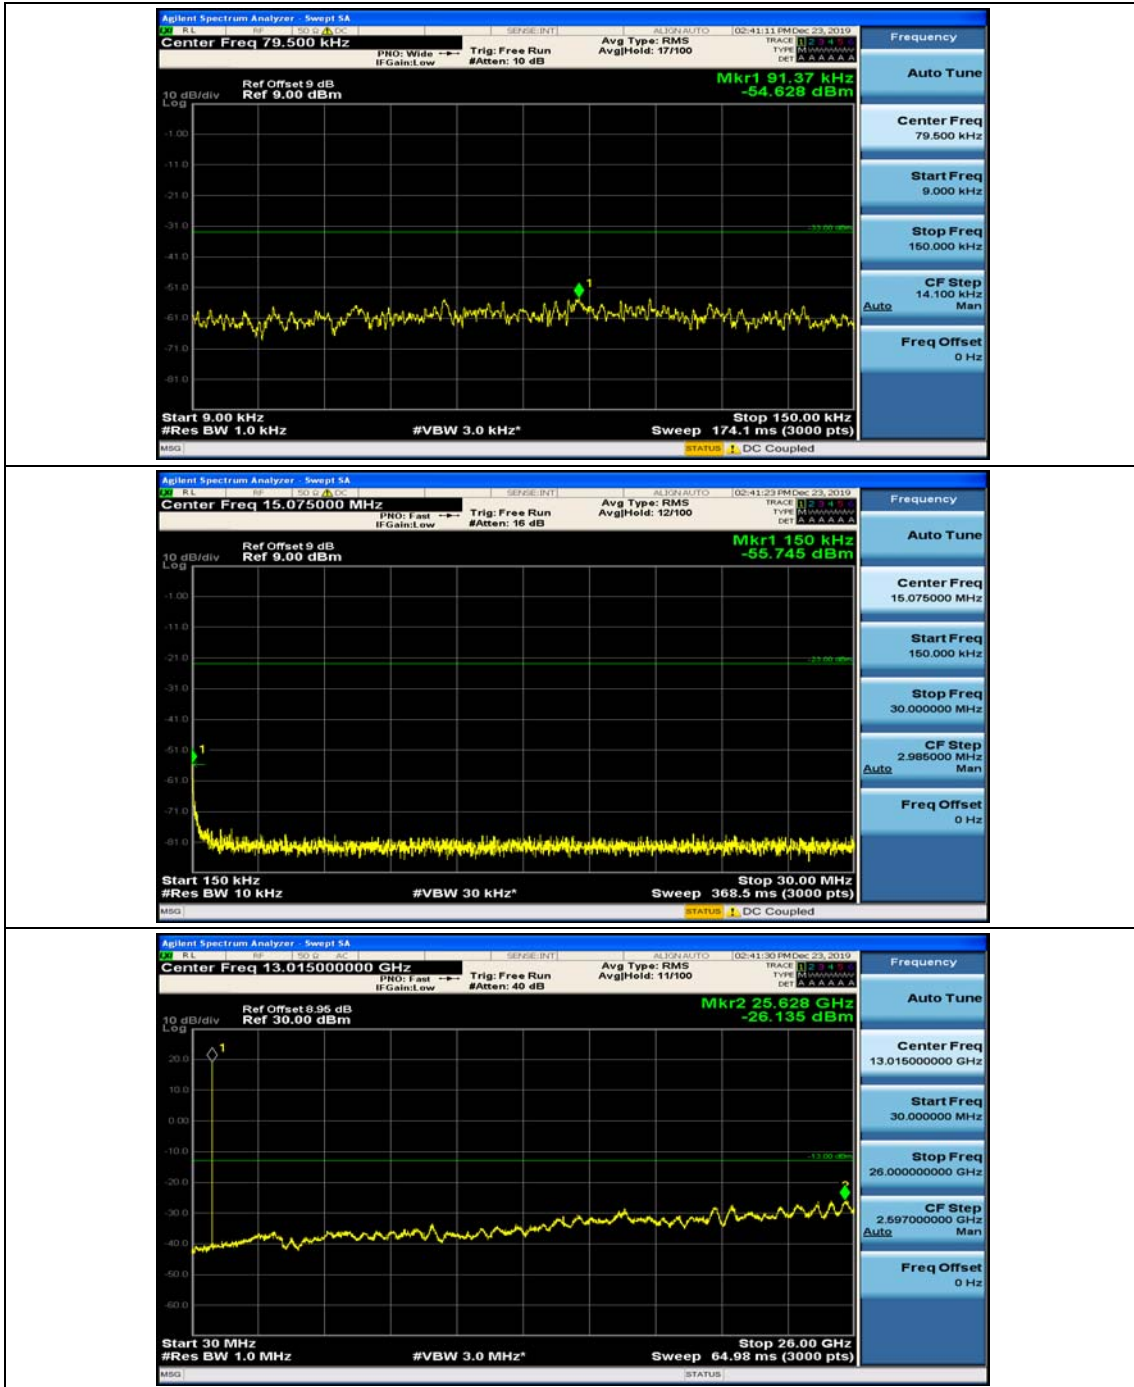

(Channel Bandwidth: 1.4 MHz)_HCH_16QAM_1RB#0

(Channel Bandwidth: 1.4 MHz)_HCH_16QAM_1RB#3

Channel Bandwidth: 3 MHz

(Channel Bandwidth: 3 MHz)_MCH_QPSK_1RB#0

(Channel Bandwidth: 3 MHz)_MCH_QPSK_1RB#7

(Channel Bandwidth: 3 MHz)_HCH_QPSK_1RB#0