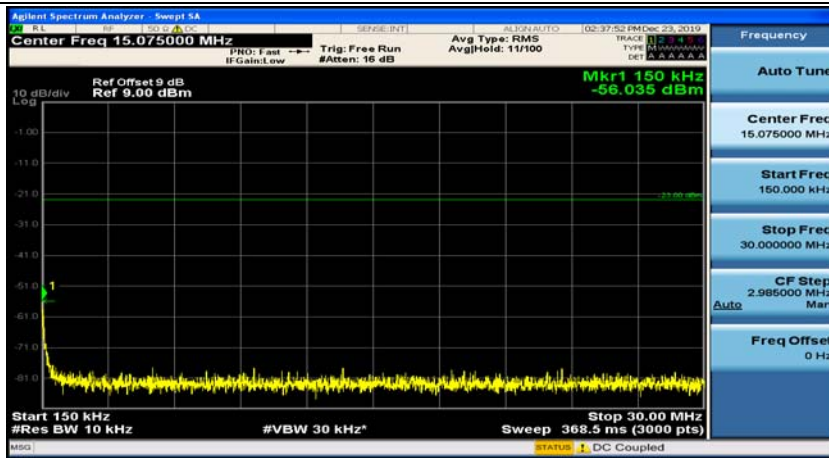

(Channel Bandwidth: 1.4 MHz)_HCH_16QAM_1RB#0