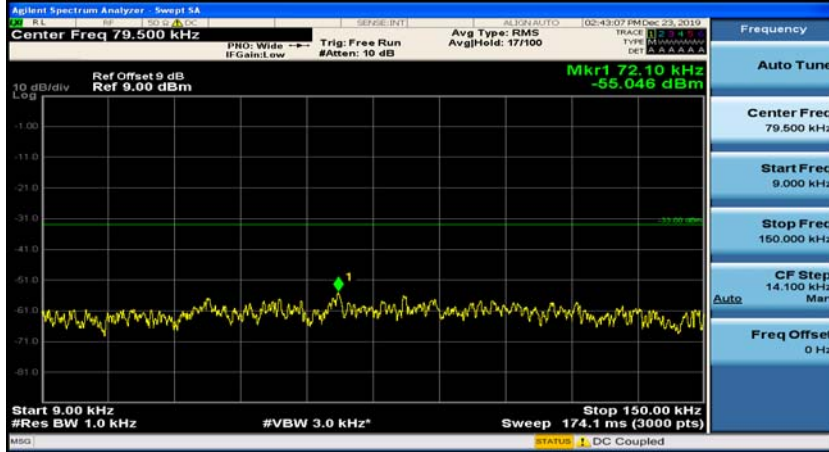

(Channel Bandwidth: 1.4 MHz)_HCH_16QAM_1RB#0

(Channel Bandwidth: 1.4 MHz)_HCH_16QAM_1RB#3

Channel Bandwidth: 3 MHz

(Channel Bandwidth: 3 MHz)_MCH_QPSK_1RB#0

(Channel Bandwidth: 3 MHz)_MCH_QPSK_1RB#7

(Channel Bandwidth: 3 MHz)_HCH_QPSK_1RB#0