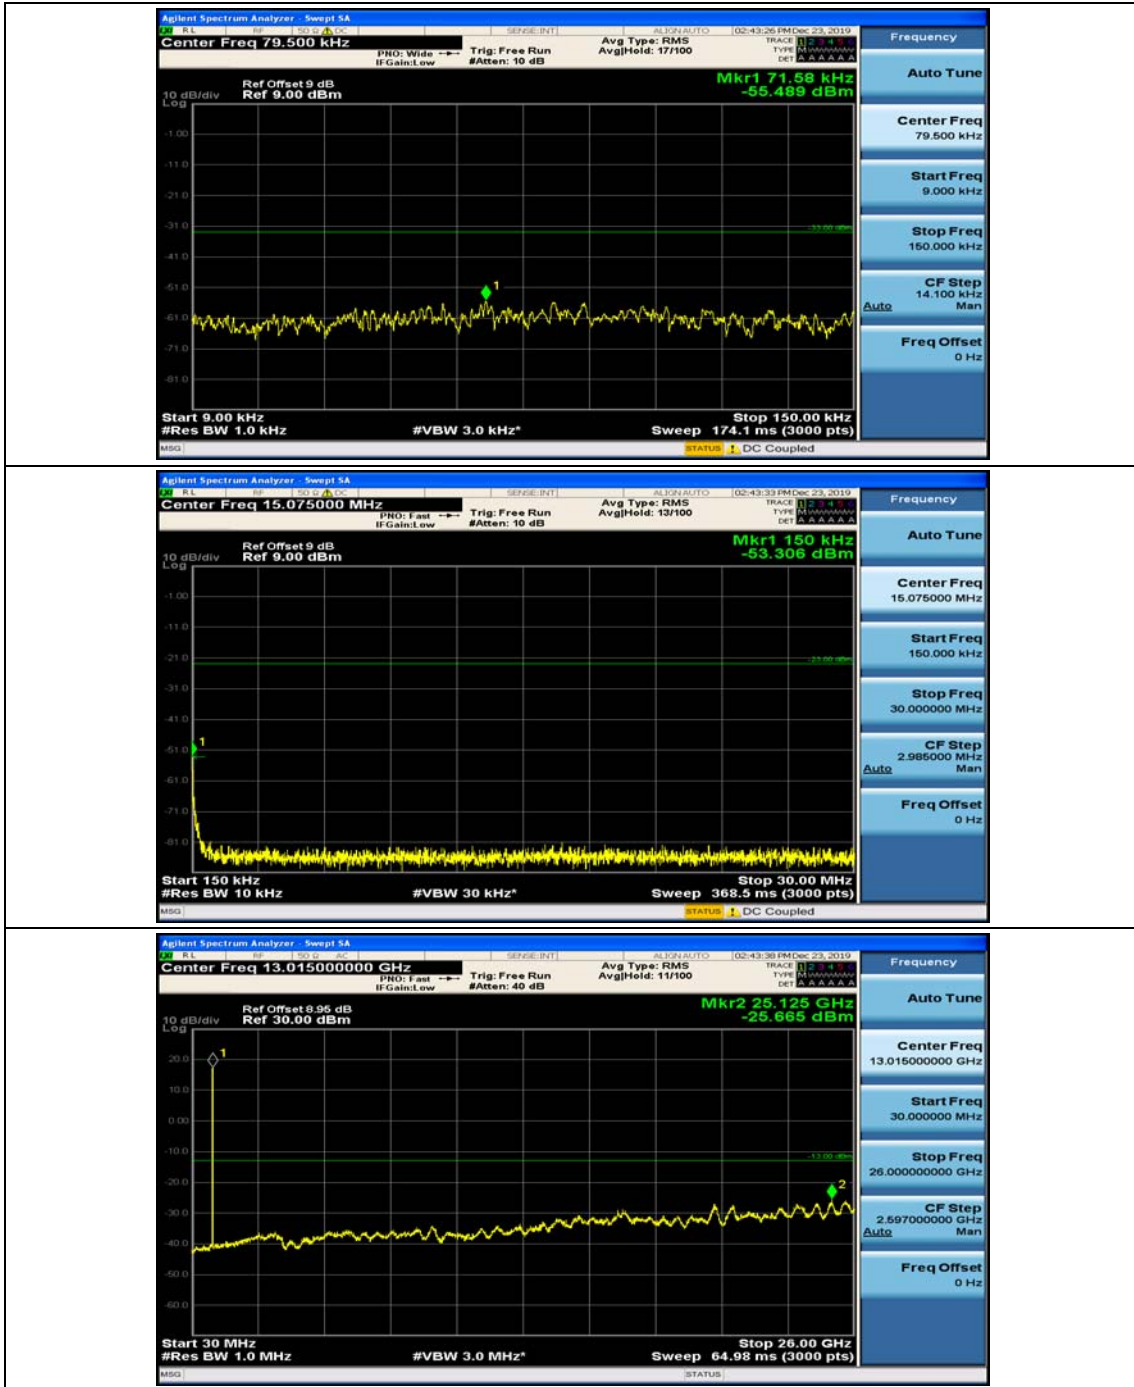

(Channel Bandwidth: 3 MHz)_LCH_16QAM_1RB#0