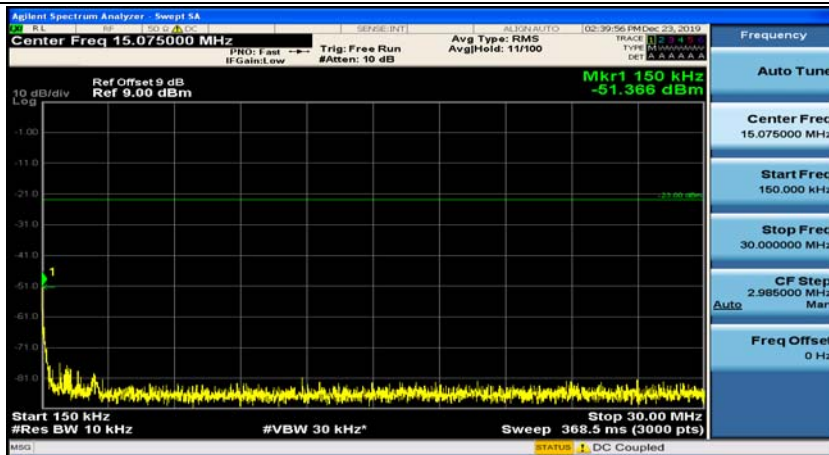

(Channel Bandwidth: 3 MHz)_LCH_16QAM_1RB#7