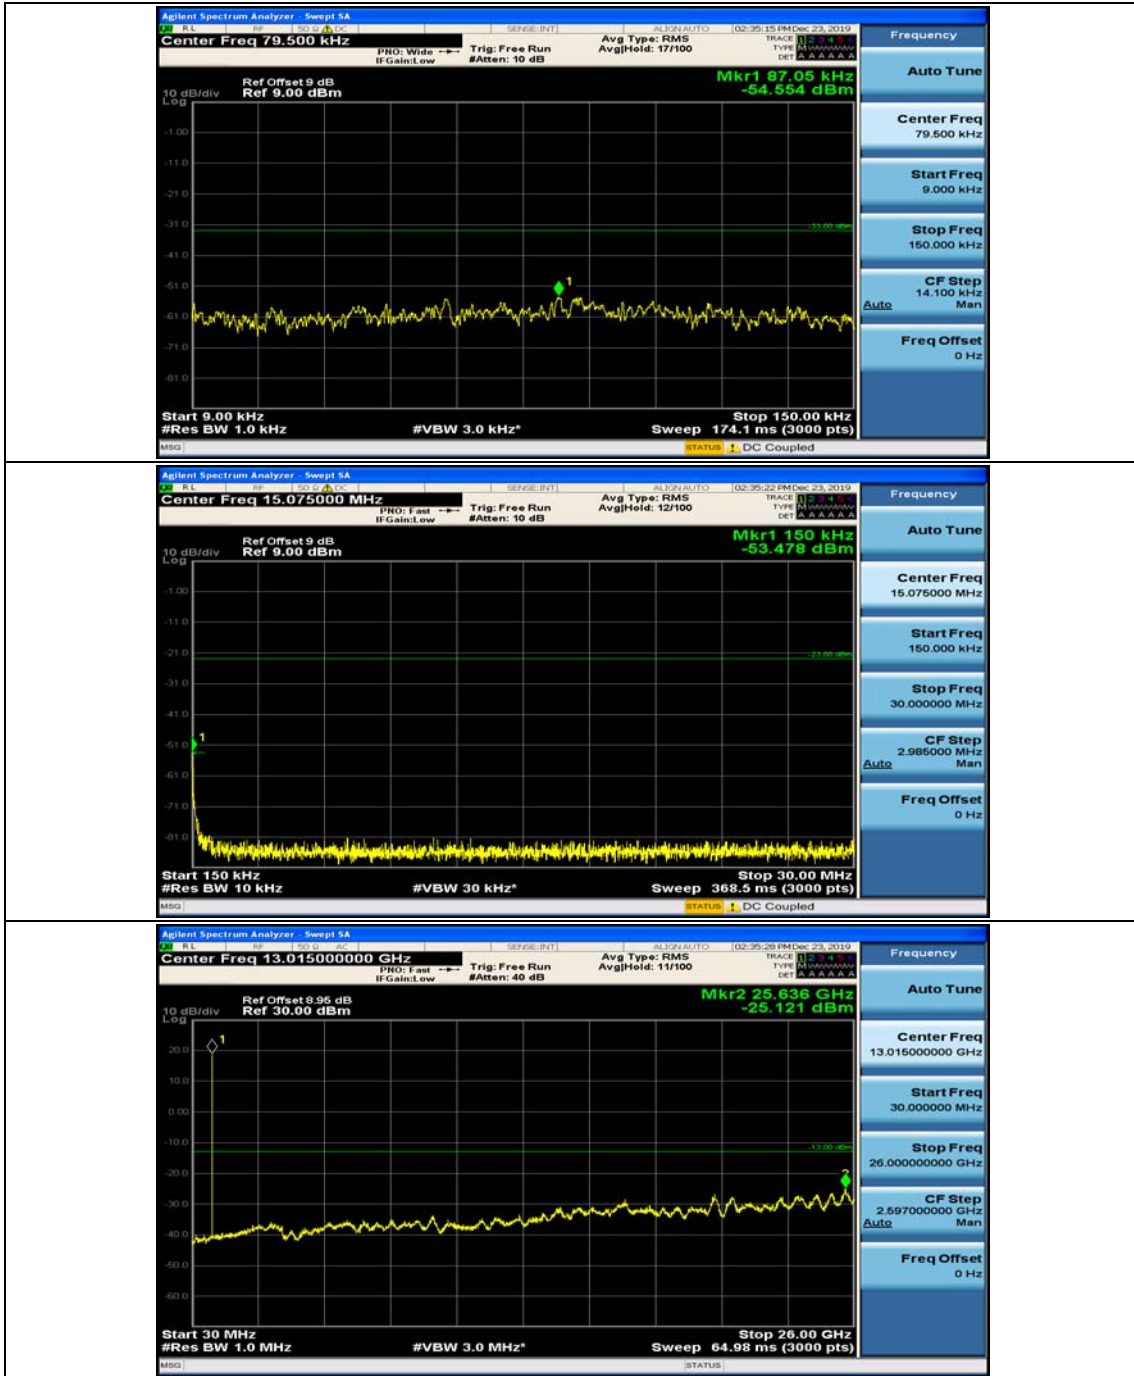

Appendix E: Conducted Spurious Emission

Test Graphs

Channel Bandwidth: 1.4 MHz

(Channel Bandwidth: 1.4 MHz)_MCH_QPSK_1RB#0

(Channel Bandwidth: 1.4 MHz)_MCH_QPSK_1RB#3

(Channel Bandwidth: 1.4 MHz)_HCH_QPSK_1RB#0