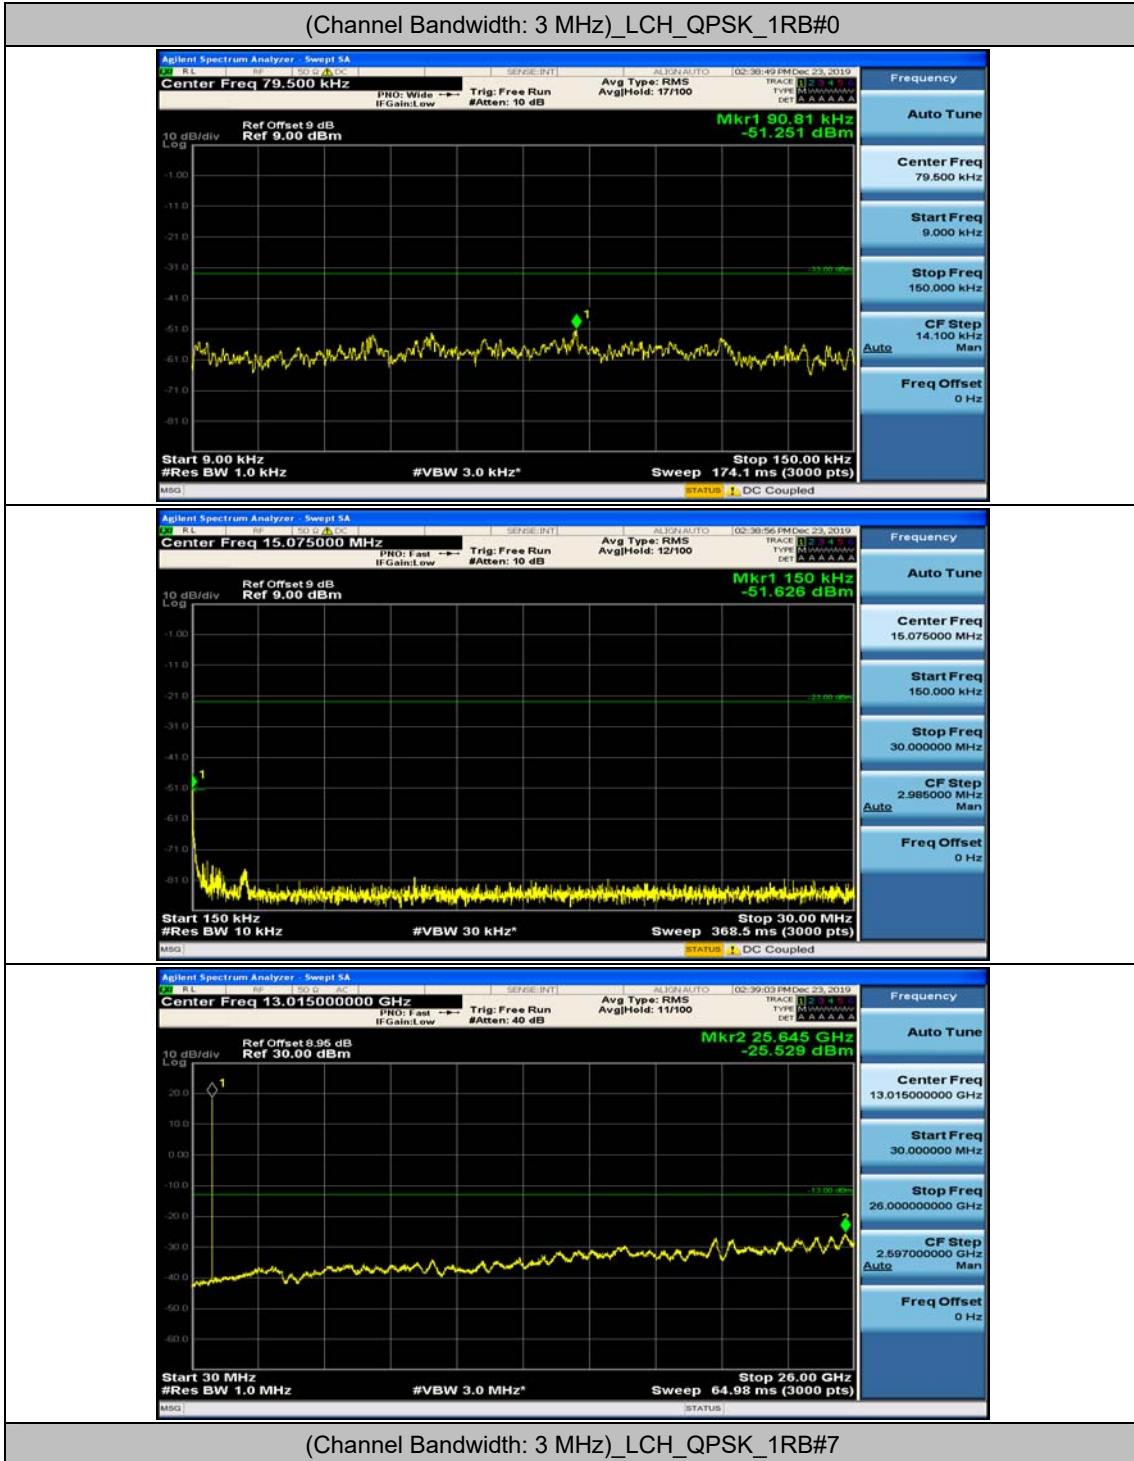

(Channel Bandwidth: 1.4 MHz)_HCH_16QAM_1RB#0

(Channel Bandwidth: 1.4 MHz)_HCH_16QAM_1RB#3

Channel Bandwidth: 3 MHz

(Channel Bandwidth: 3 MHz)_MCH_QPSK_1RB#0

(Channel Bandwidth: 3 MHz)_MCH_QPSK_1RB#7

(Channel Bandwidth: 3 MHz)_HCH_QPSK_1RB#0