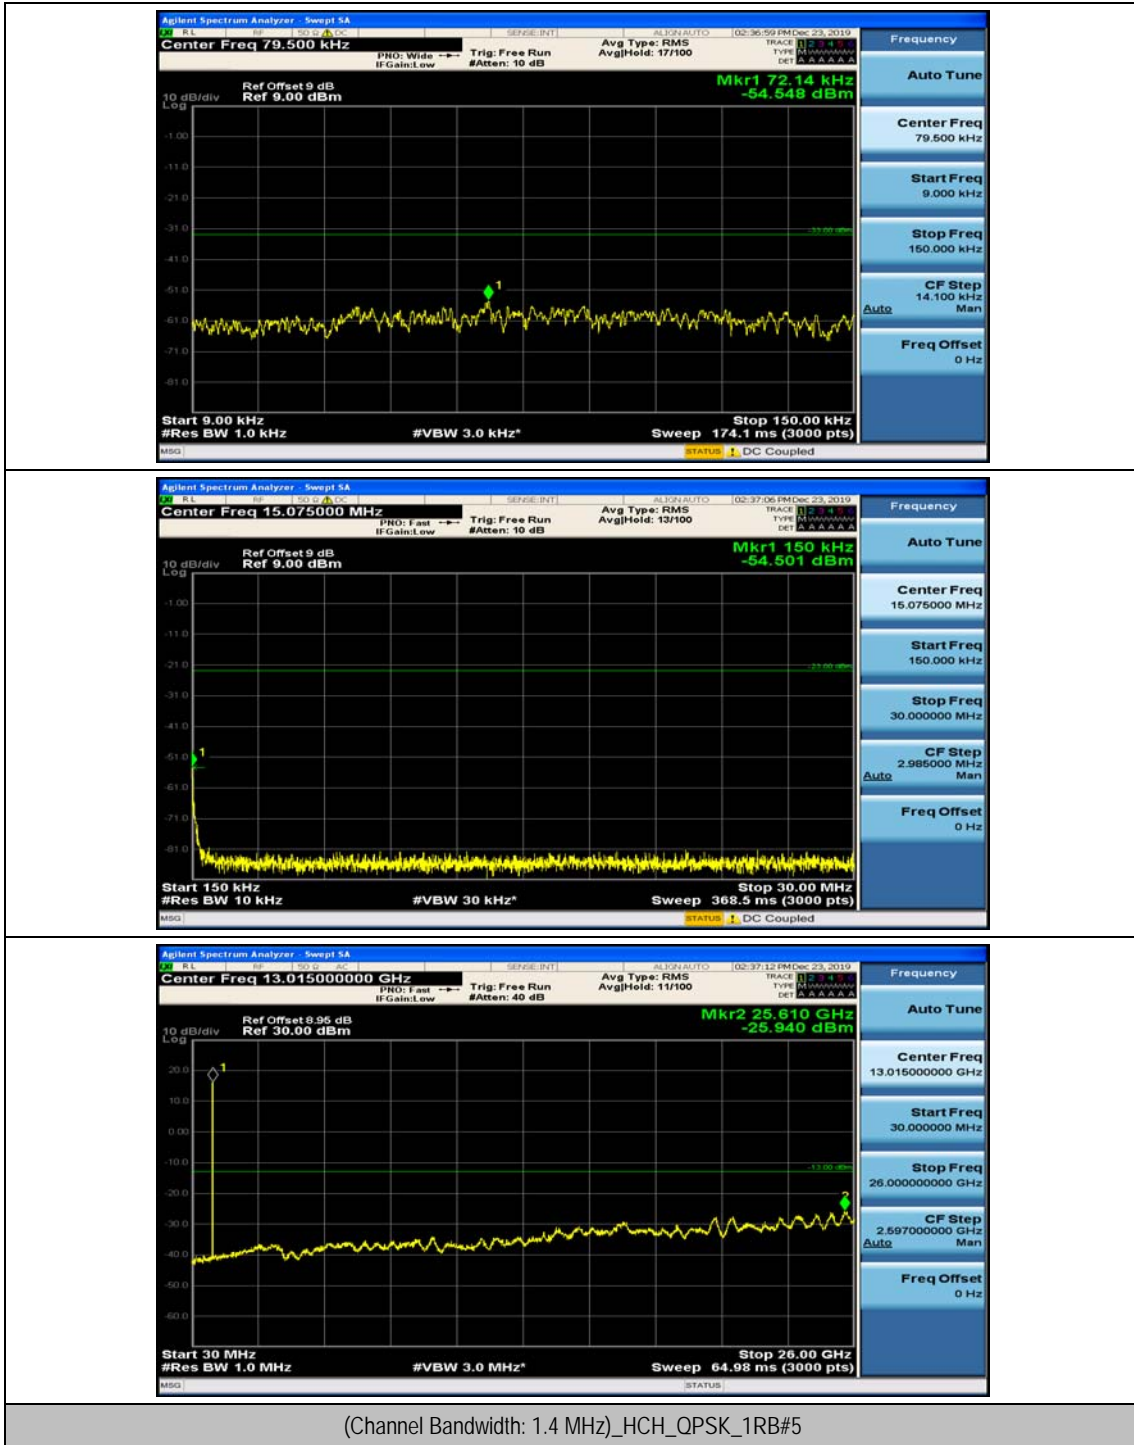

(Channel Bandwidth: 1.4 MHz)_HCH_QPSK_1RB#3