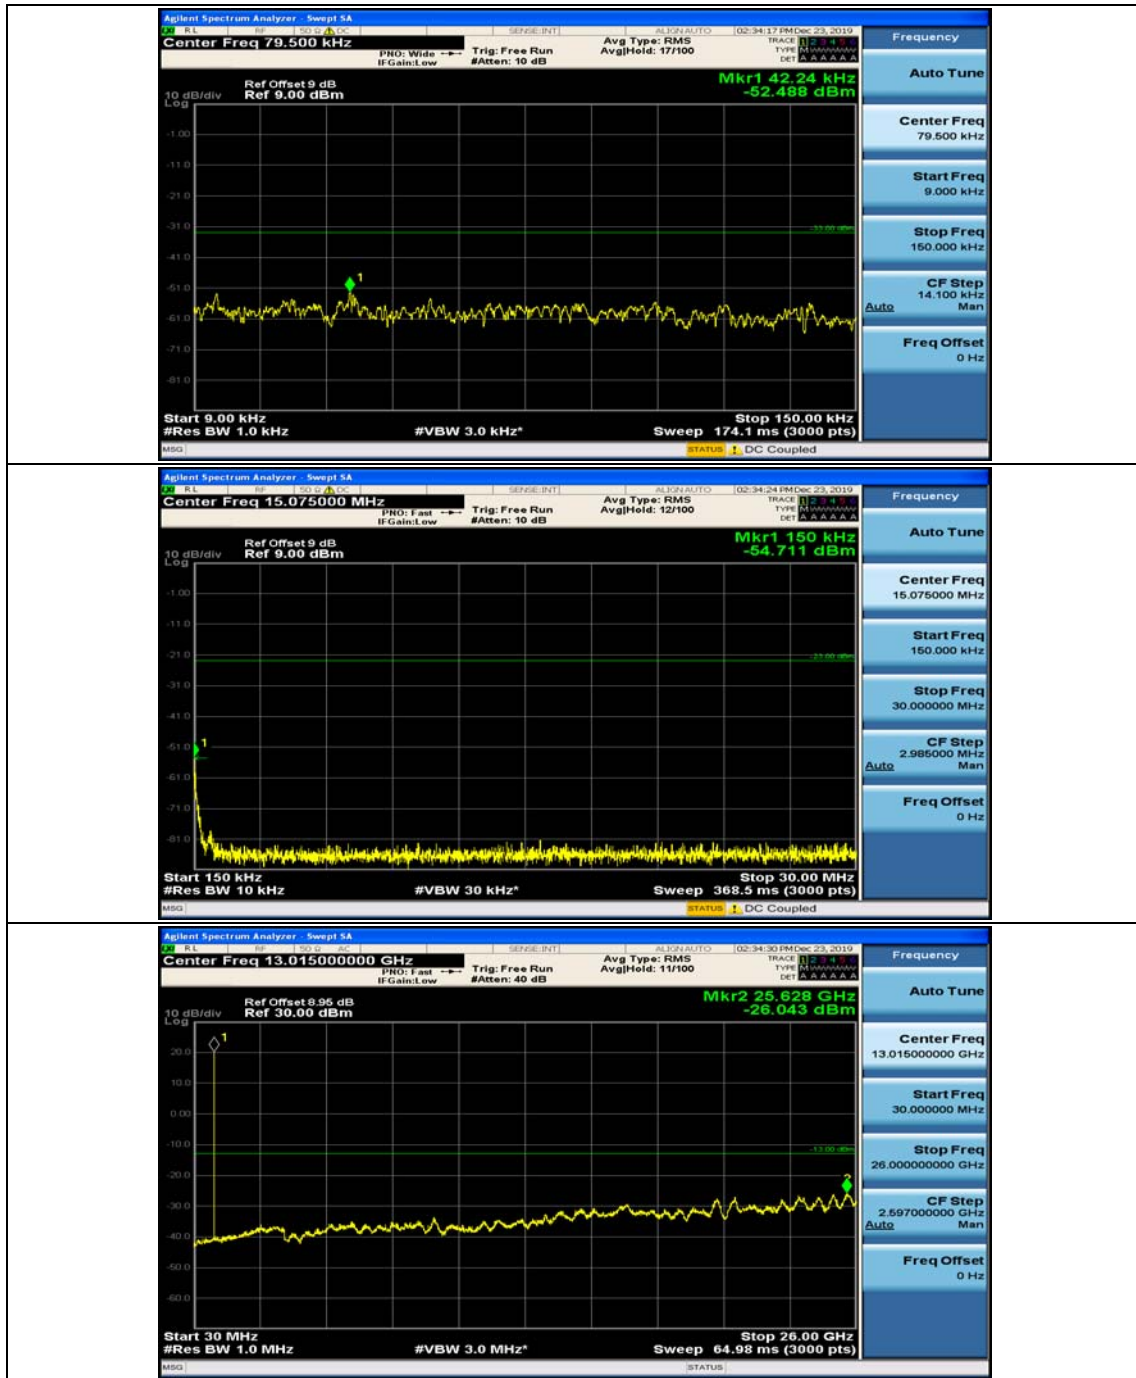

(Channel Bandwidth: 1.4 MHz)_HCH_QPSK_1RB#3

(Channel Bandwidth: 1.4 MHz)_LCH_16QAM_1RB#0

(Channel Bandwidth: 1.4 MHz)_LCH_16QAM_1RB#3

(Channel Bandwidth: 1.4 MHz)_MCH_16QAM_1RB#0

(Channel Bandwidth: 1.4 MHz)_MCH_16QAM_1RB#3