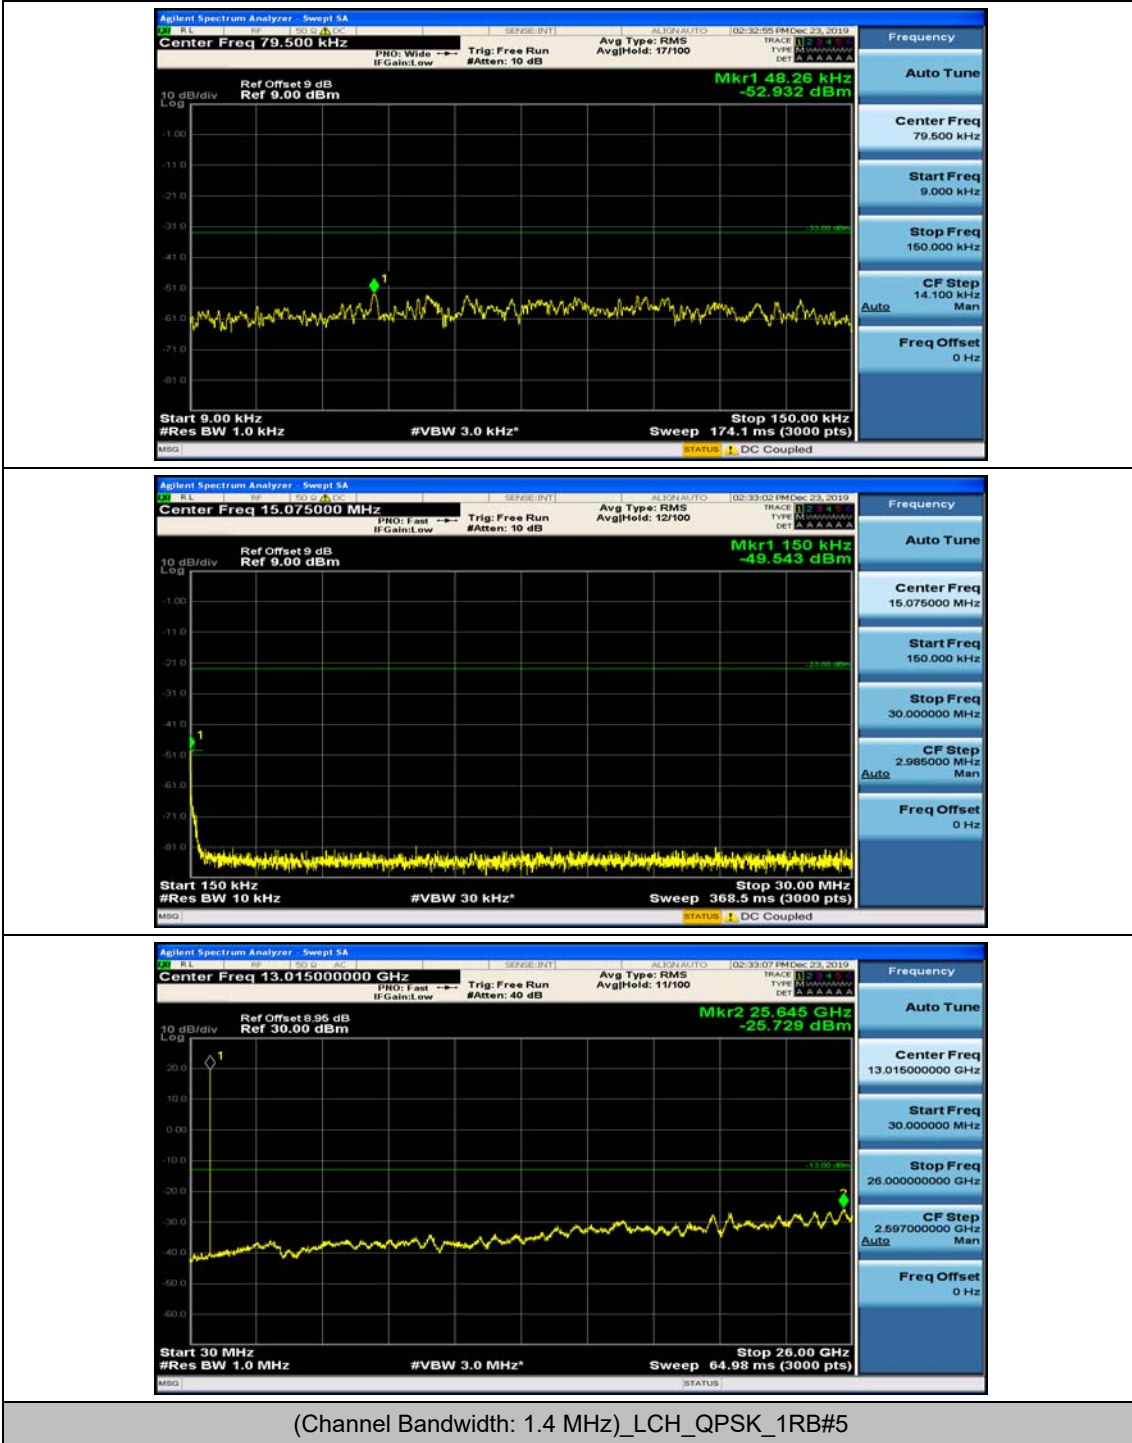

Channel Bandwidth: 10 MHz_HCH_16QAM_1RB#49

Channel Bandwidth: 10 MHz_HCH_16QAM_25RB#0

Channel Bandwidth: 10 MHz_HCH_16QAM_25RB#12

Channel Bandwidth: 10 MHz_HCH_16QAM_25RB#25

Channel Bandwidth: 10 MHz_HCH_16QAM_50RB#0

Appendix E: Conducted Spurious Emission

Test Graphs

Channel Bandwidth: 1.4 MHz

(Channel Bandwidth: 1.4 MHz)_MCH_QPSK_1RB#0

(Channel Bandwidth: 1.4 MHz)_MCH_QPSK_1RB#3

(Channel Bandwidth: 1.4 MHz)_HCH_QPSK_1RB#0