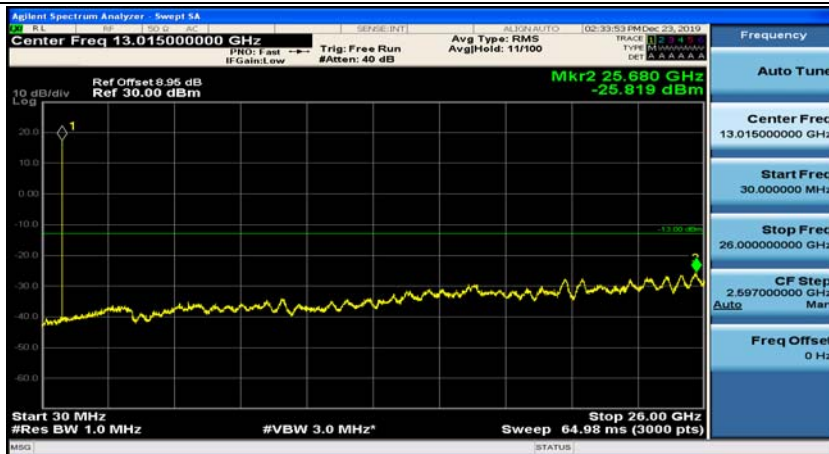

(Channel Bandwidth: 1.4 MHz)_LCH_16QAM_1RB#0