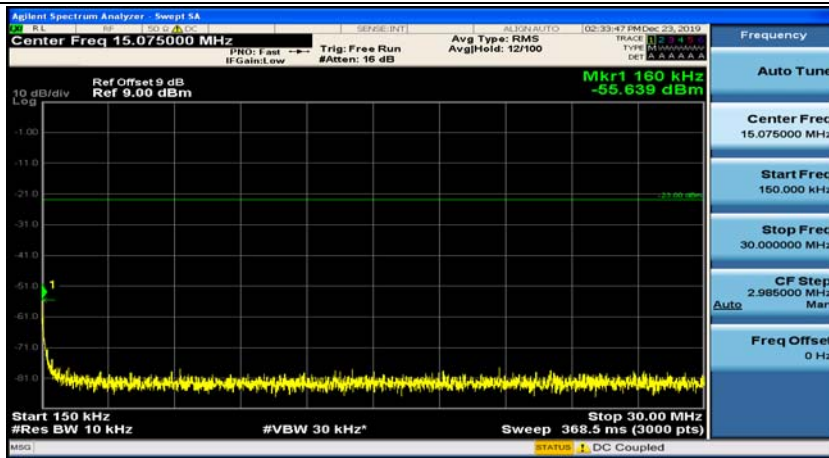

(Channel Bandwidth: 1.4 MHz)_LCH_16QAM_1RB#0