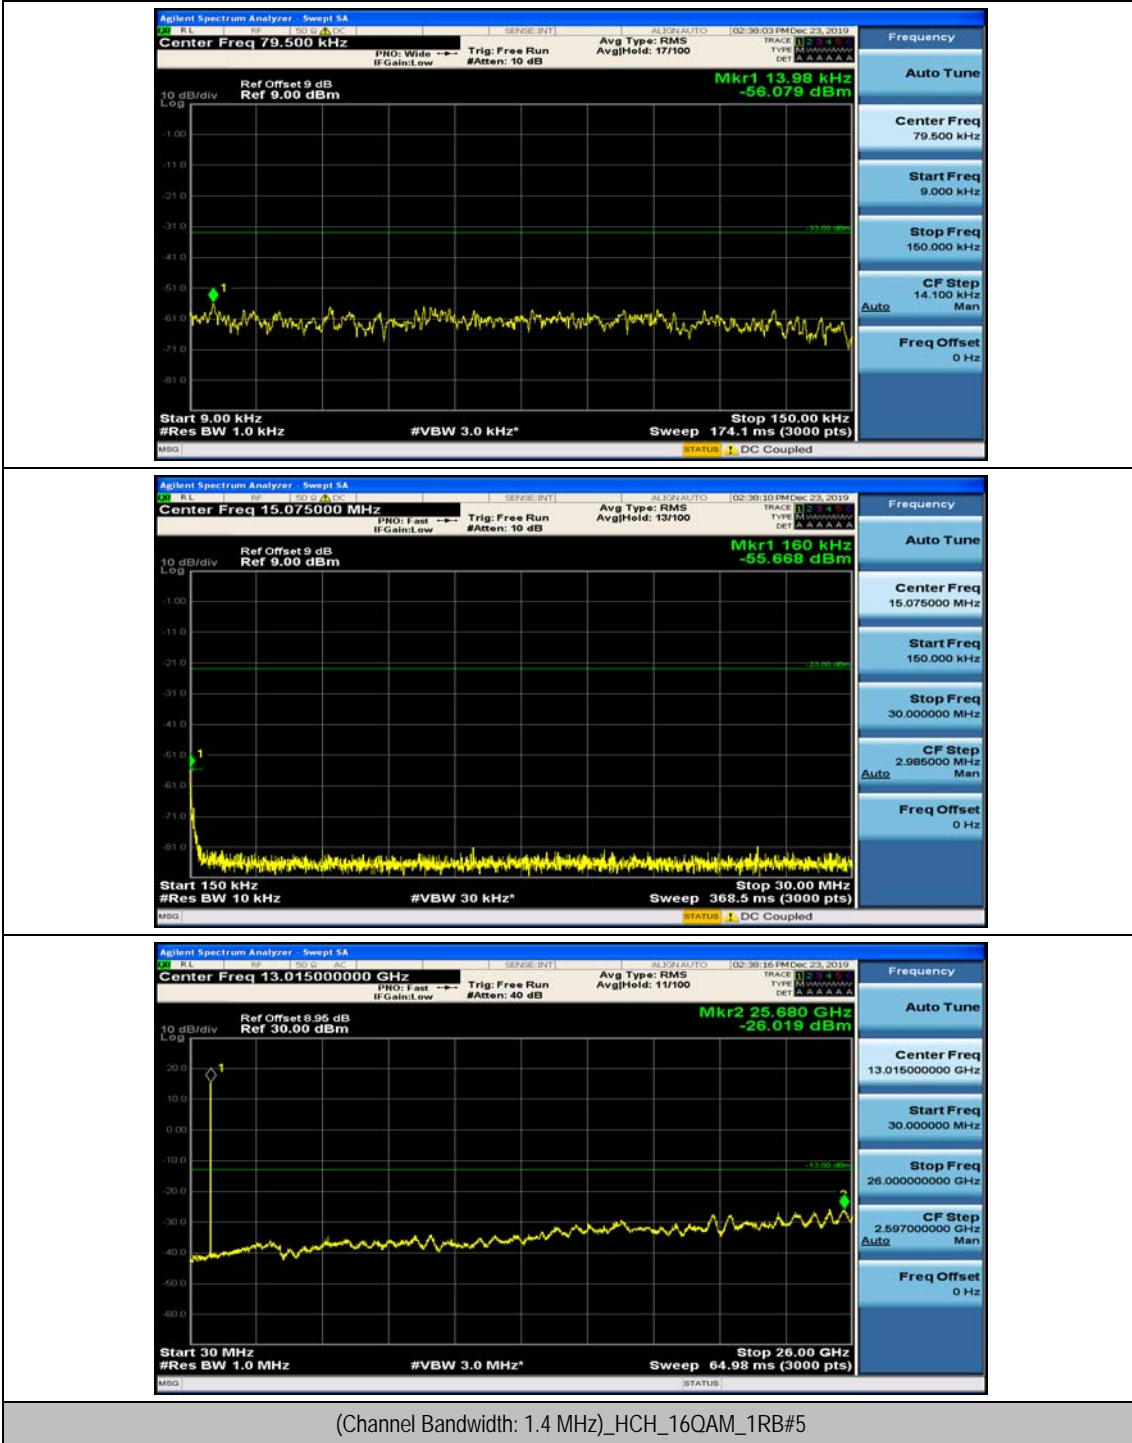

(Channel Bandwidth: 1.4 MHz)_HCH_16QAM_1RB#3