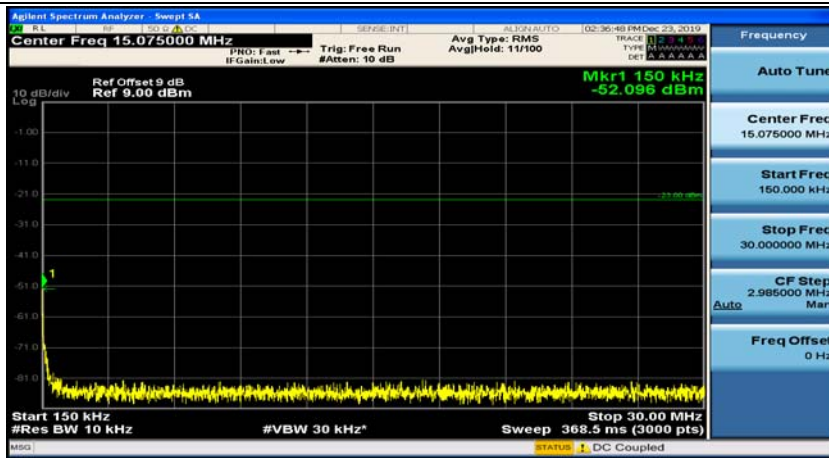

Appendix E: Conducted Spurious Emission

Test Graphs

Channel Bandwidth: 1.4 MHz

(Channel Bandwidth: 1.4 MHz)_MCH_QPSK_1RB#0

(Channel Bandwidth: 1.4 MHz)_MCH_QPSK_1RB#3

(Channel Bandwidth: 1.4 MHz)_HCH_QPSK_1RB#0