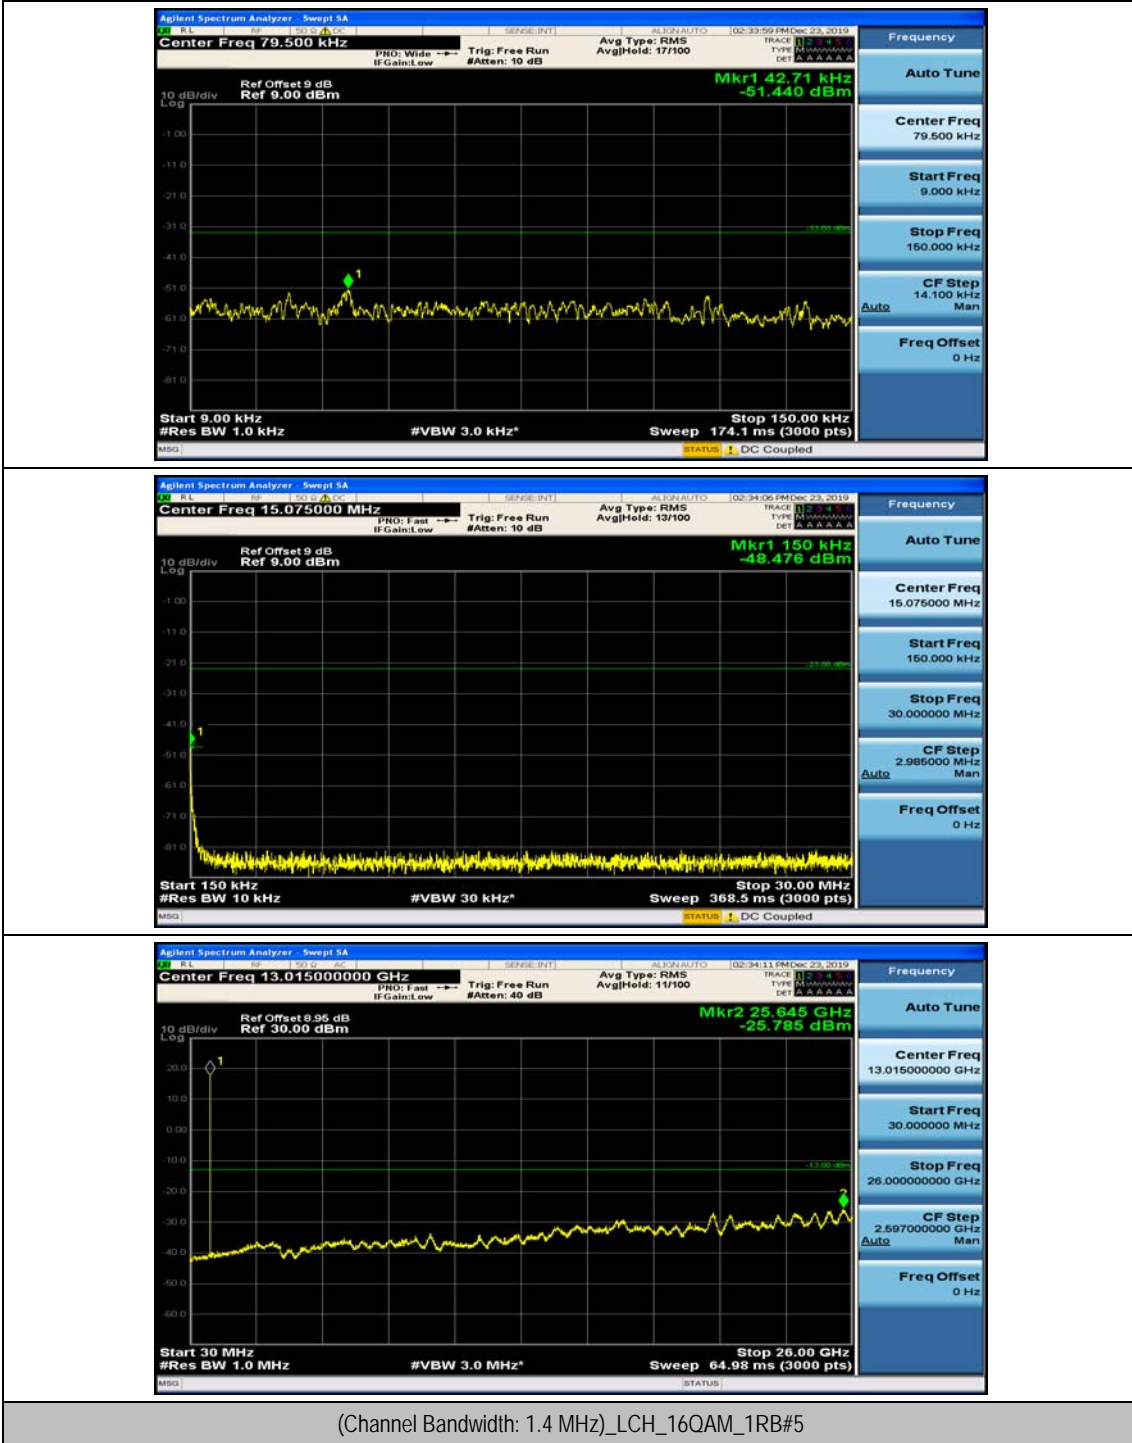

(Channel Bandwidth: 1.4 MHz)_HCH_QPSK_1RB#3

(Channel Bandwidth: 1.4 MHz)_LCH_16QAM_1RB#0

(Channel Bandwidth: 1.4 MHz)_LCH_16QAM_1RB#3

(Channel Bandwidth: 1.4 MHz)_MCH_16QAM_1RB#0

(Channel Bandwidth: 1.4 MHz)_MCH_16QAM_1RB#3