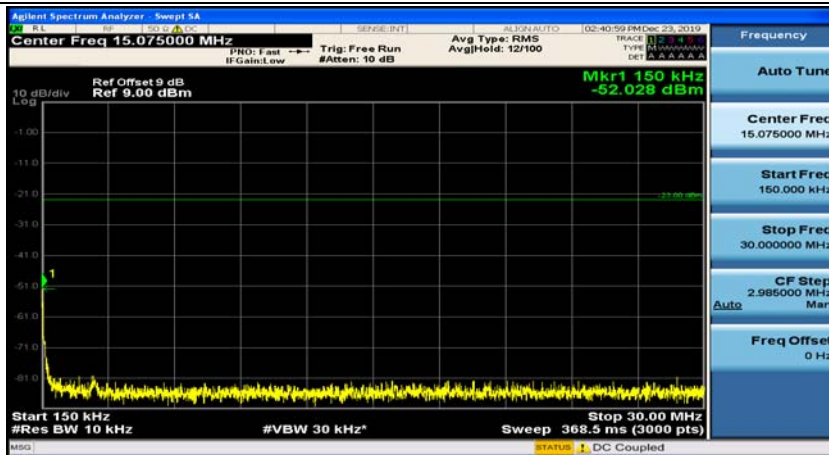

(Channel Bandwidth: 1.4 MHz)_HCH_16QAM_1RB#0

(Channel Bandwidth: 1.4 MHz)_HCH_16QAM_1RB#3

Channel Bandwidth: 3 MHz

(Channel Bandwidth: 3 MHz)_MCH_QPSK_1RB#0

(Channel Bandwidth: 3 MHz)_MCH_QPSK_1RB#7

(Channel Bandwidth: 3 MHz)_HCH_QPSK_1RB#0