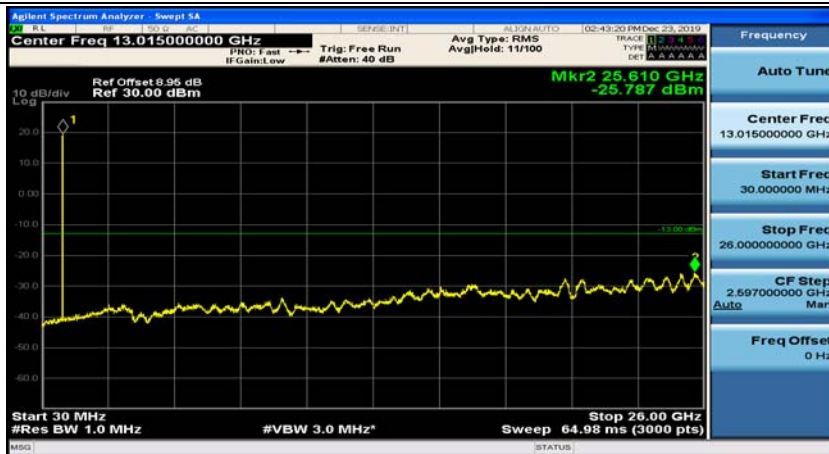

(Channel Bandwidth: 1.4 MHz)_HCH_16QAM_1RB#0

(Channel Bandwidth: 1.4 MHz)_HCH_16QAM_1RB#3

Channel Bandwidth: 3 MHz

(Channel Bandwidth: 3 MHz)_MCH_QPSK_1RB#0

(Channel Bandwidth: 3 MHz)_MCH_QPSK_1RB#7

(Channel Bandwidth: 3 MHz)_HCH_QPSK_1RB#0