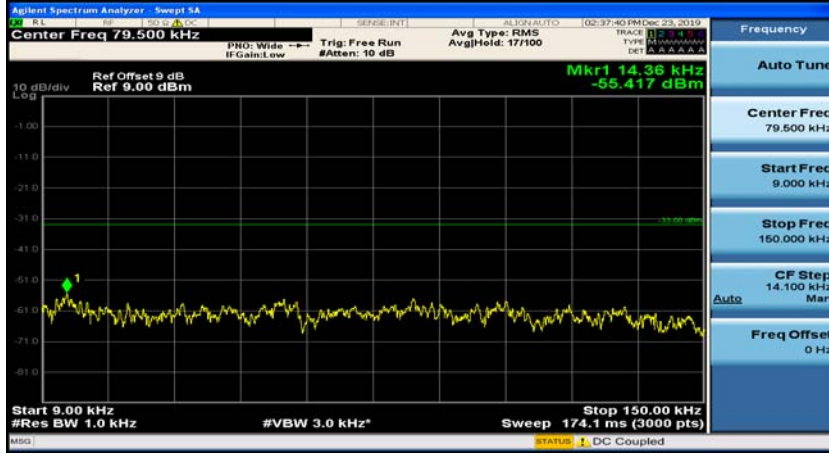

(Channel Bandwidth: 1.4 MHz)_HCH_16QAM_1RB#0