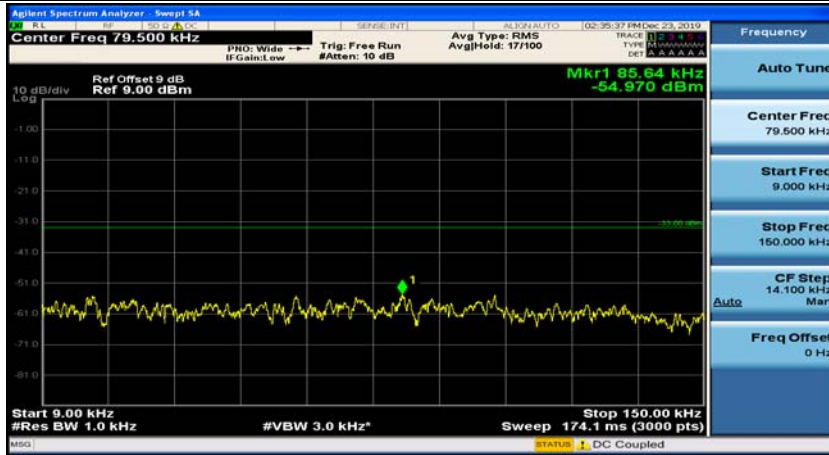

(Channel Bandwidth: 1.4 MHz)_HCH_QPSK_1RB#3

(Channel Bandwidth: 1.4 MHz)_LCH_16QAM_1RB#0

(Channel Bandwidth: 1.4 MHz)_LCH_16QAM_1RB#3

(Channel Bandwidth: 1.4 MHz)_MCH_16QAM_1RB#0

(Channel Bandwidth: 1.4 MHz)_MCH_16QAM_1RB#3