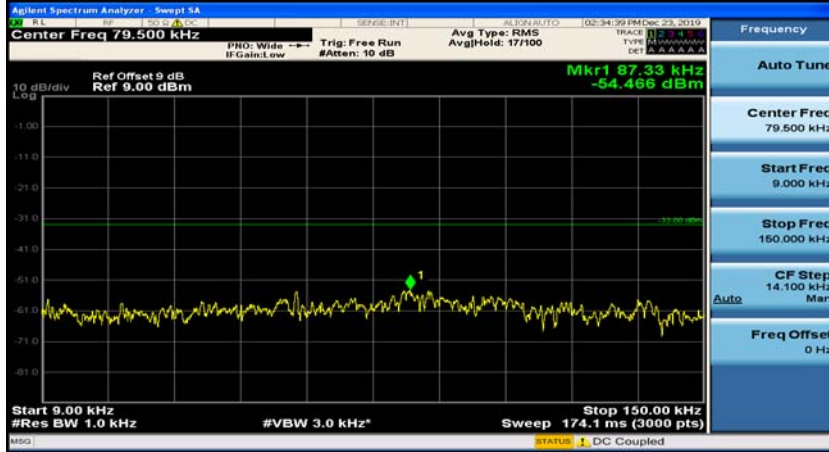

Appendix E: Conducted Spurious Emission

Test Graphs

Channel Bandwidth: 1.4 MHz

(Channel Bandwidth: 1.4 MHz)_MCH_QPSK_1RB#0

(Channel Bandwidth: 1.4 MHz)_MCH_QPSK_1RB#3

(Channel Bandwidth: 1.4 MHz)_HCH_QPSK_1RB#0