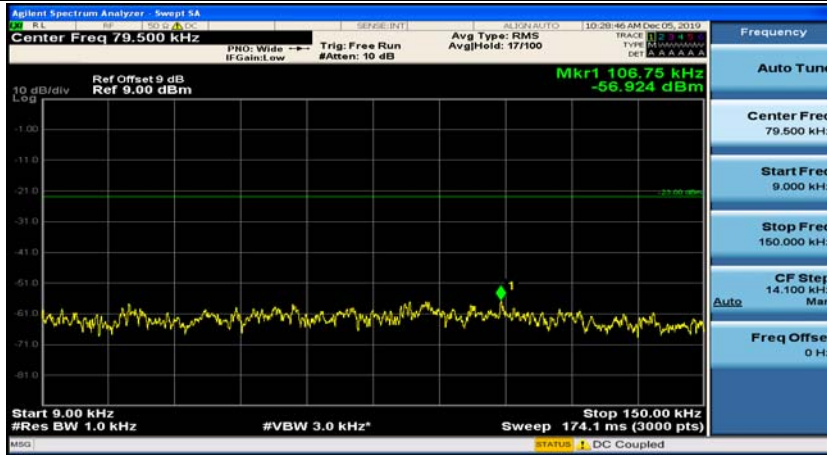

(Channel Bandwidth: 3 MHz)_MCH_QPSK_1RB#0

(Channel Bandwidth: 3 MHz)_MCH_QPSK_1RB#7