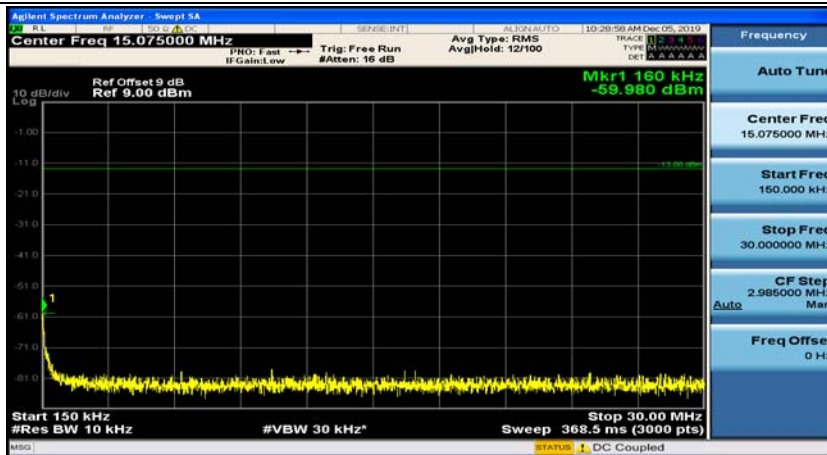

(Channel Bandwidth: 3 MHz)_MCH_QPSK_1RB#0

(Channel Bandwidth: 3 MHz)_MCH_QPSK_1RB#7