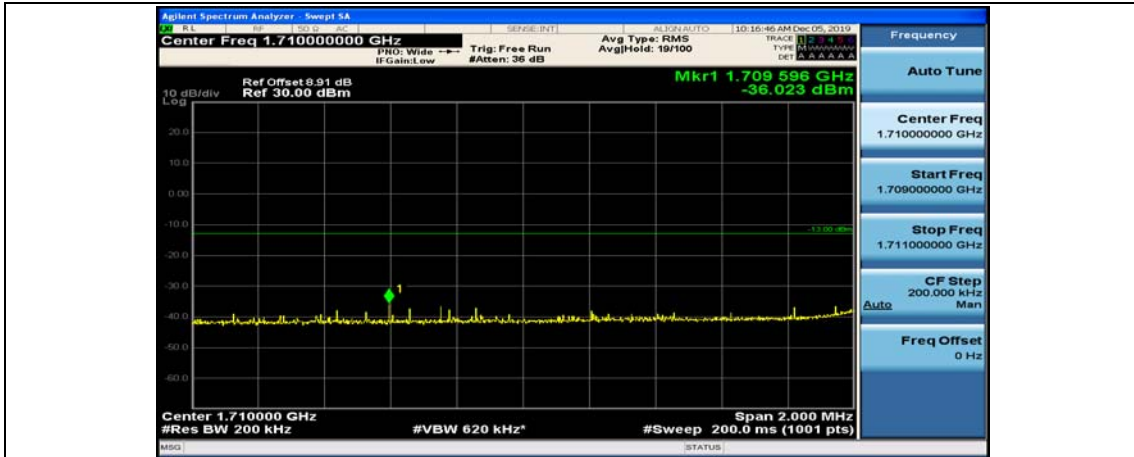

(Channel Bandwidth:20 MHz)\_HCH\_QPSK\_100RB#0

(Channel Bandwidth:20 MHz)\_LCH\_16QAM\_1RB#0

(Channel Bandwidth:20 MHz)\_LCH\_16QAM\_1RB#49

(Channel Bandwidth:20 MHz)\_LCH\_16QAM\_1RB#99

(Channel Bandwidth:20 MHz)\_LCH\_16QAM\_100RB#0