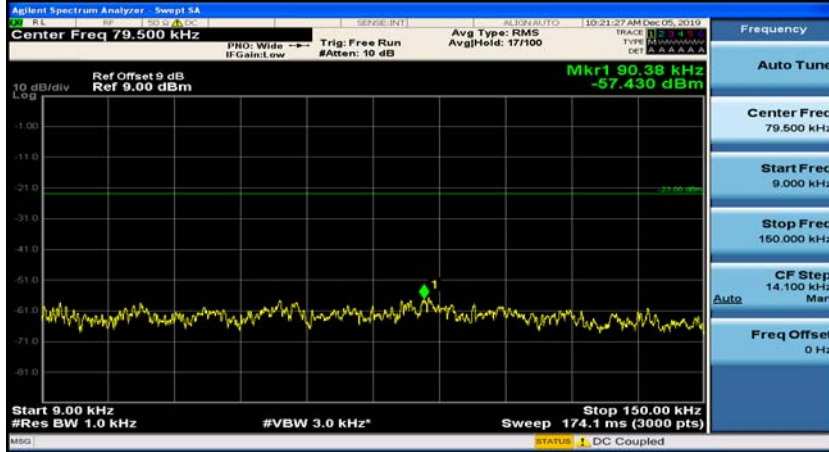

## Appendix E: Conducted Spurious Emission

### Test Graphs

Channel Bandwidth: 1.4 MHz

(Channel Bandwidth: 1.4 MHz)\_MCH\_QPSK\_1RB#0

(Channel Bandwidth: 1.4 MHz)\_MCH\_QPSK\_1RB#3

(Channel Bandwidth: 1.4 MHz)\_HCH\_QPSK\_1RB#0

(Channel Bandwidth: 1.4 MHz)\_HCH\_QPSK\_1RB#3