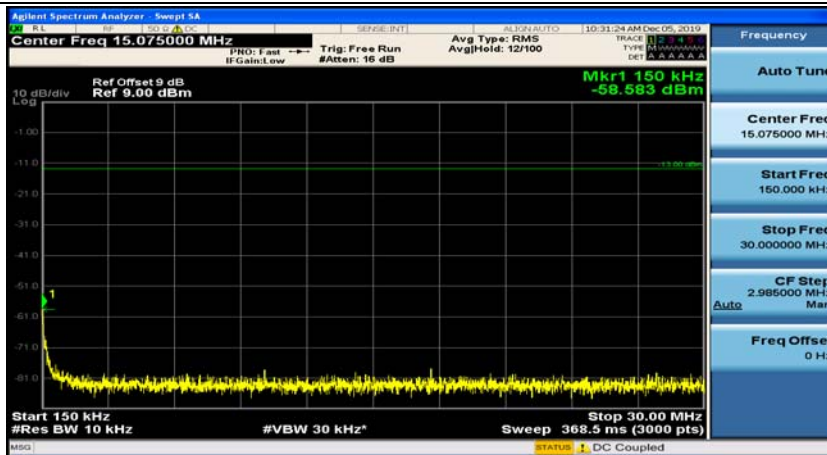

(Channel Bandwidth: 1.4 MHz)\_HCH\_16QAM\_1RB#3

### Channel Bandwidth: 3 MHz

(Channel Bandwidth: 3 MHz)\_MCH\_QPSK\_1RB#0

(Channel Bandwidth: 3 MHz)\_MCH\_QPSK\_1RB#7

(Channel Bandwidth: 3 MHz)\_HCH\_QPSK\_1RB#0

(Channel Bandwidth: 3 MHz)\_HCH\_QPSK\_1RB#7