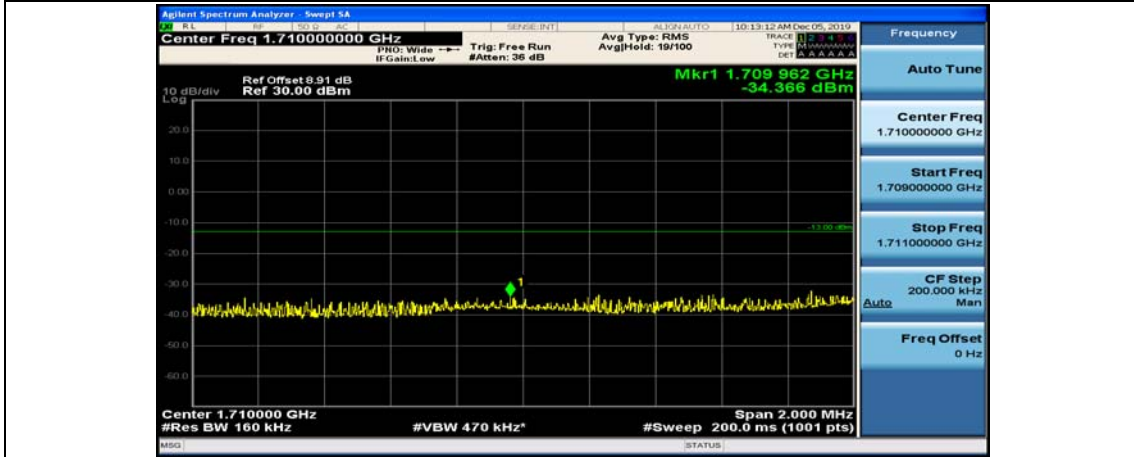

(Channel Bandwidth:15 MHz)\_LCH\_QPSK\_37RB#0

(Channel Bandwidth:15 MHz)\_LCH\_QPSK\_37RB#18

(Channel Bandwidth:15 MHz)\_LCH\_QPSK\_37RB#38

(Channel Bandwidth:15 MHz)\_HCH\_QPSK\_1RB#74

(Channel Bandwidth:15 MHz)\_HCH\_QPSK\_37RB#0