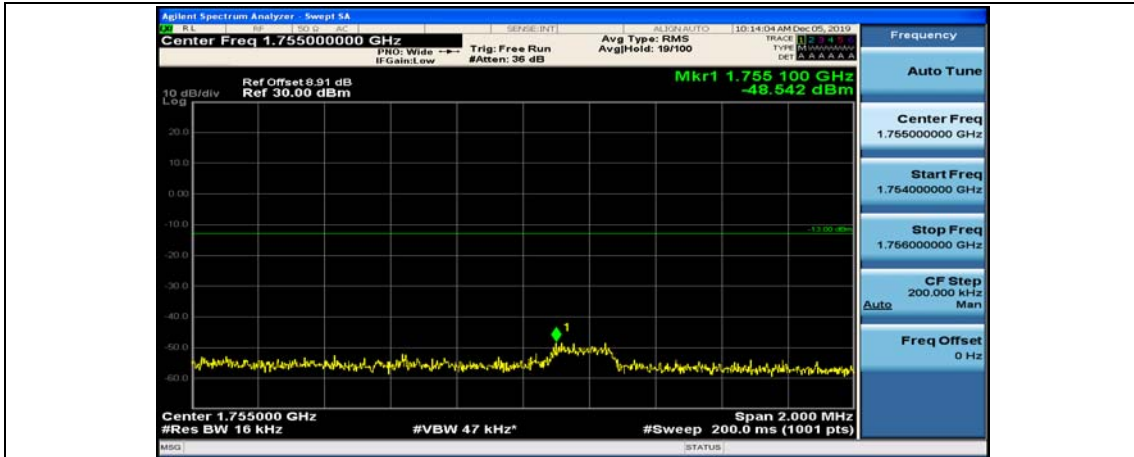

(Channel Bandwidth:15 MHz)\_LCH\_QPSK\_37RB#0

(Channel Bandwidth:15 MHz)\_LCH\_QPSK\_37RB#18

(Channel Bandwidth:15 MHz)\_LCH\_QPSK\_37RB#38

(Channel Bandwidth:15 MHz)\_HCH\_QPSK\_1RB#74

(Channel Bandwidth:15 MHz)\_HCH\_QPSK\_37RB#0

(Channel Bandwidth:15 MHz)\_HCH\_QPSK\_37RB#18

(Channel Bandwidth:15 MHz)\_HCH\_QPSK\_37RB#38

(Channel Bandwidth:15 MHz)\_HCH\_QPSK\_75RB#0

(Channel Bandwidth:15 MHz)\_LCH\_16QAM\_1RB#0

(Channel Bandwidth:15 MHz)\_LCH\_16QAM\_1RB#37