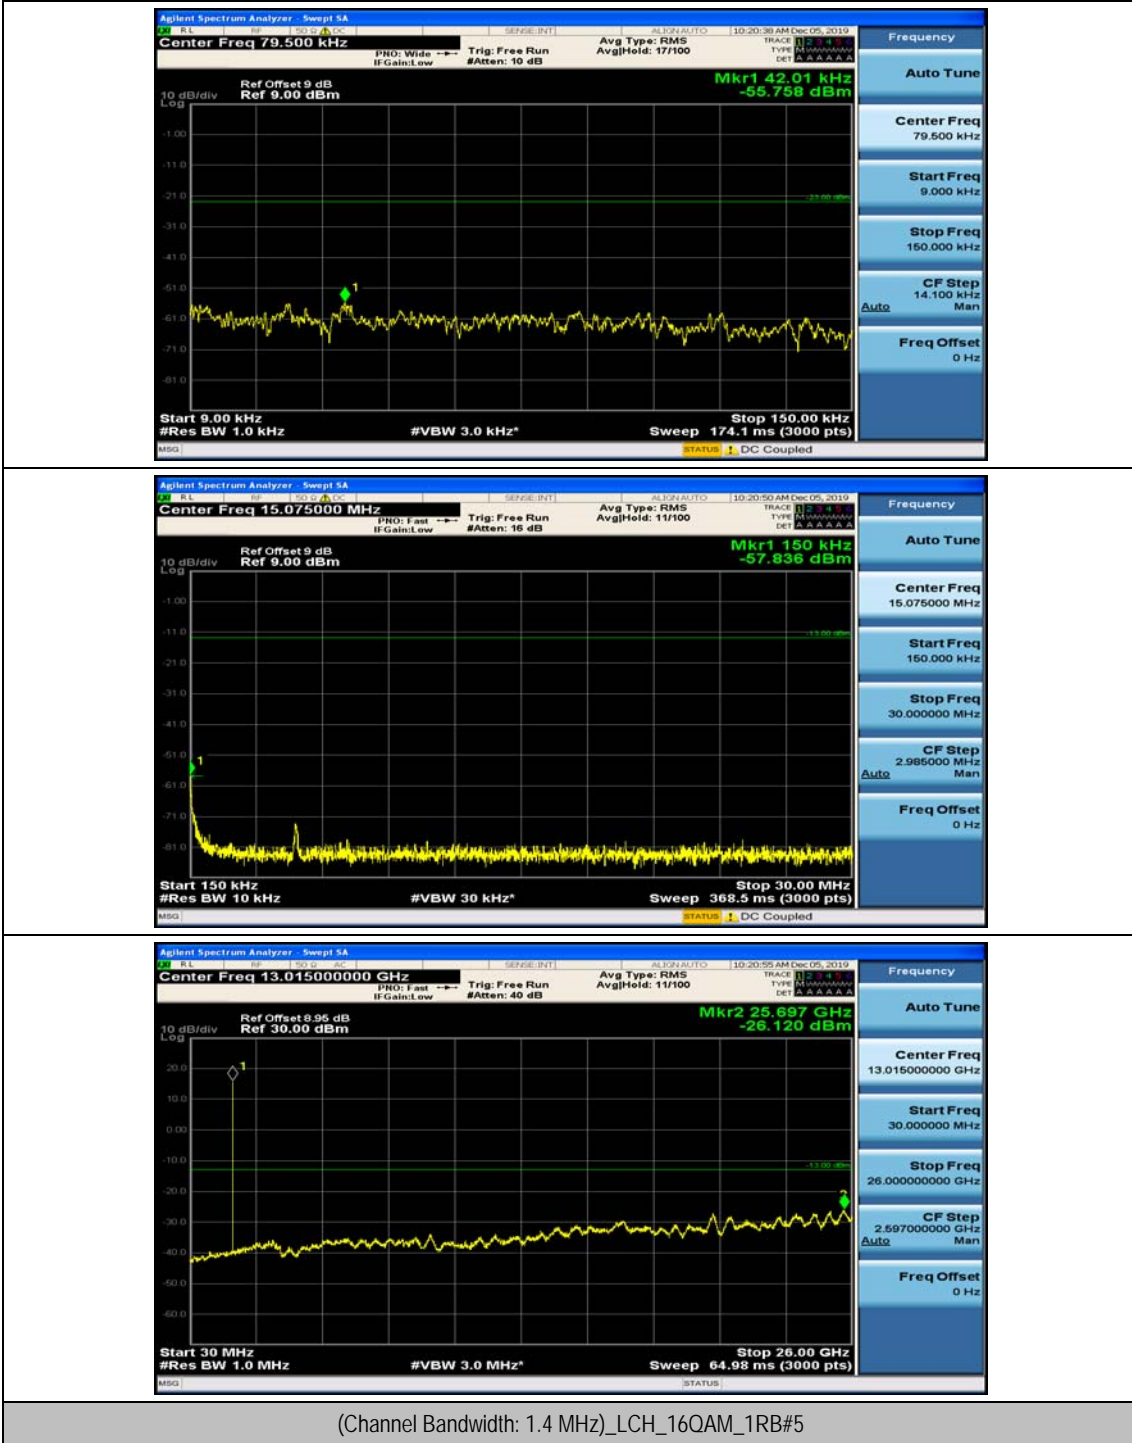

(Channel Bandwidth: 1.4 MHz)_LCH_16QAM_1RB#3