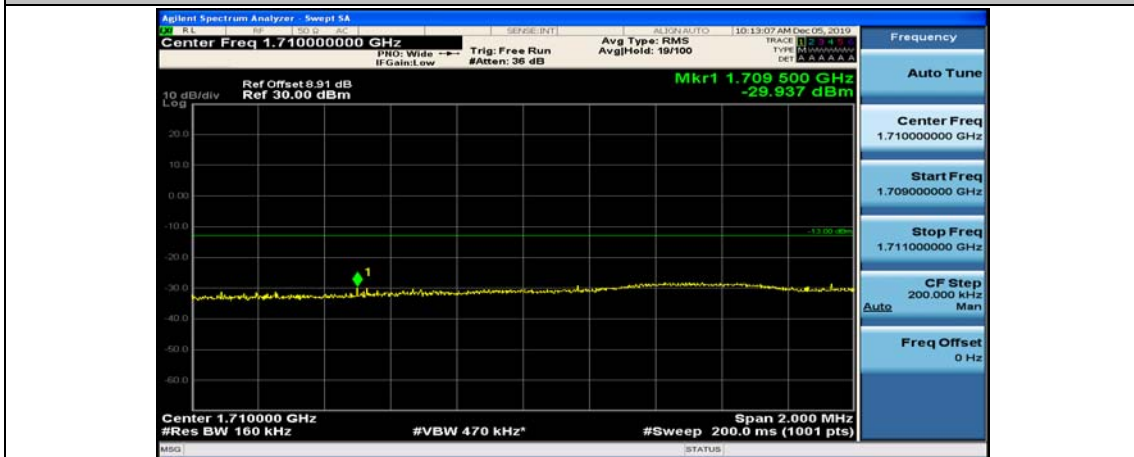

(Channel Bandwidth:15 MHz)\_LCH\_QPSK\_37RB#0

(Channel Bandwidth:15 MHz)\_LCH\_QPSK\_37RB#18

(Channel Bandwidth:15 MHz)\_LCH\_QPSK\_37RB#38

(Channel Bandwidth:15 MHz)\_HCH\_QPSK\_1RB#74

(Channel Bandwidth:15 MHz)\_HCH\_QPSK\_37RB#0

(Channel Bandwidth:15 MHz)\_HCH\_QPSK\_37RB#18

(Channel Bandwidth:15 MHz)\_HCH\_QPSK\_37RB#38

(Channel Bandwidth:15 MHz)\_HCH\_QPSK\_75RB#0

(Channel Bandwidth:15 MHz)\_LCH\_16QAM\_1RB#0

(Channel Bandwidth:15 MHz)\_LCH\_16QAM\_1RB#37