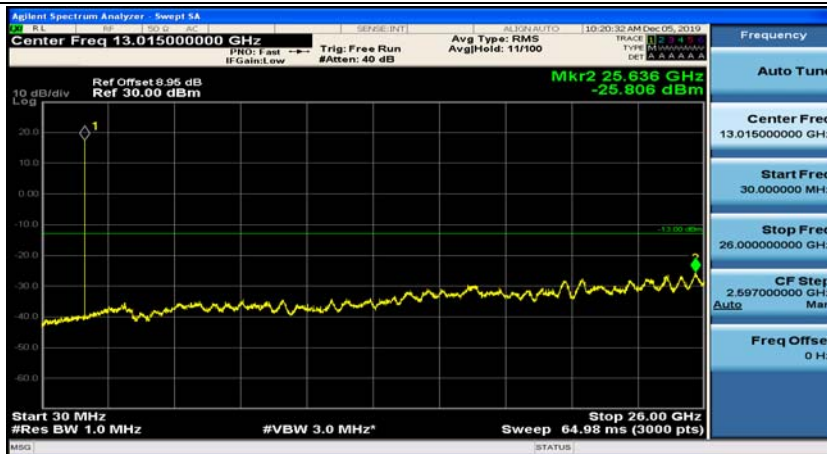

(Channel Bandwidth: 1.4 MHz)_LCH_16QAM_1RB#0