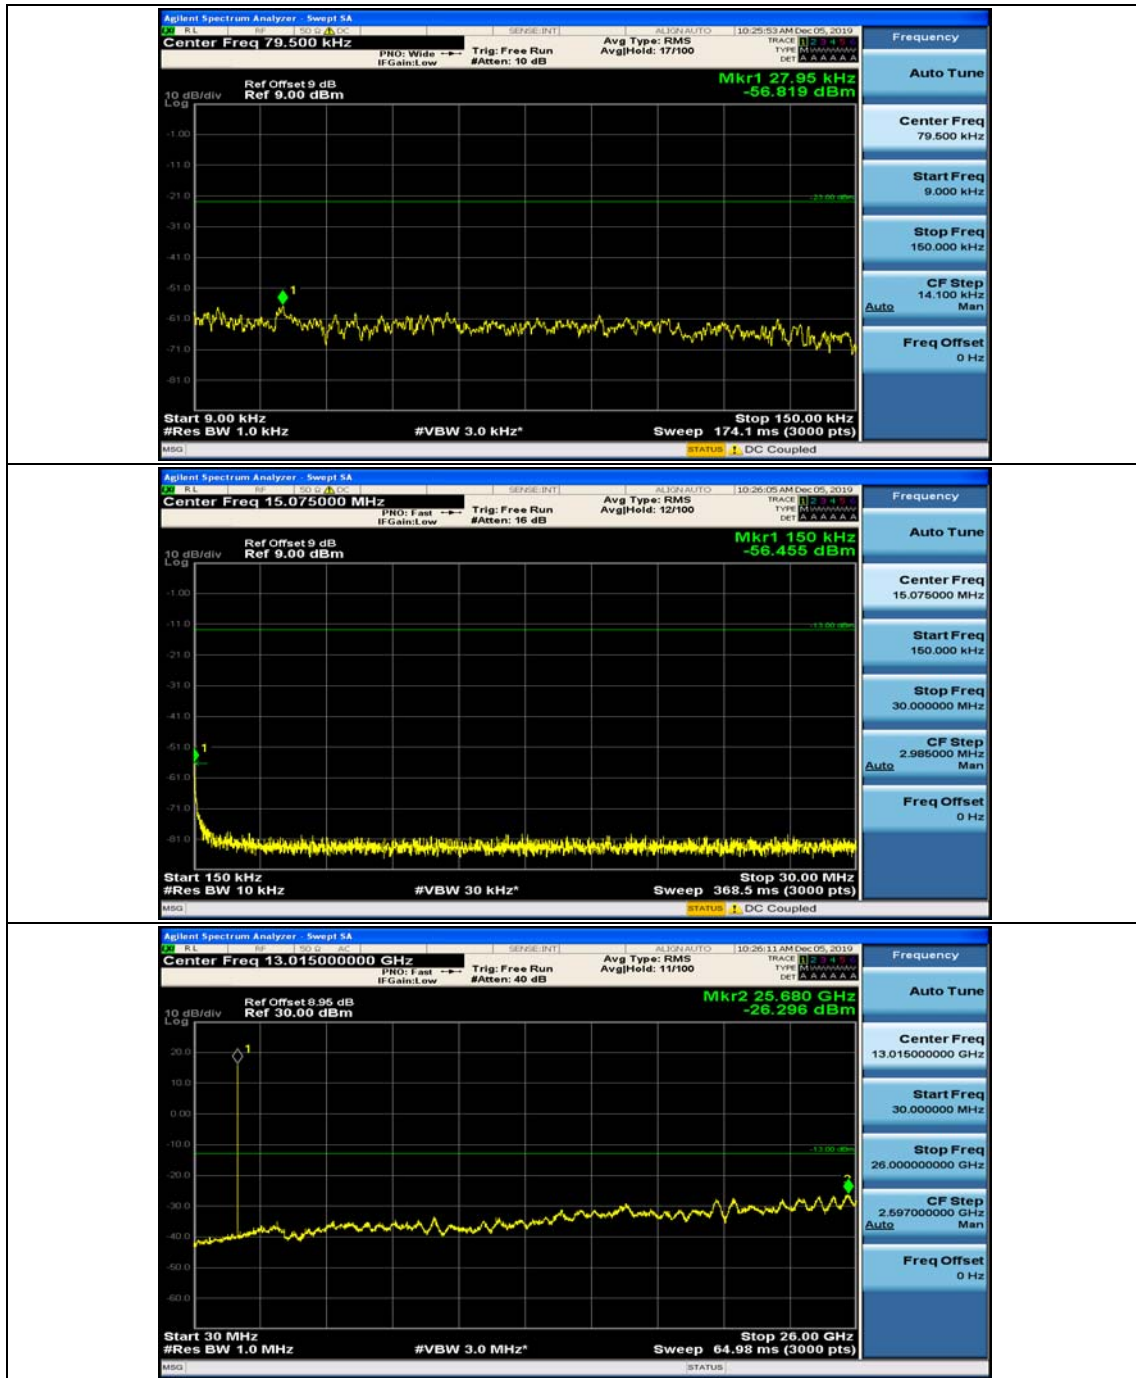

(Channel Bandwidth: 1.4 MHz)\_LCH\_16QAM\_1RB#0

(Channel Bandwidth: 1.4 MHz)\_LCH\_16QAM\_1RB#3

(Channel Bandwidth: 1.4 MHz)\_MCH\_16QAM\_1RB#0

(Channel Bandwidth: 1.4 MHz)\_MCH\_16QAM\_1RB#3

(Channel Bandwidth: 1.4 MHz)\_HCH\_16QAM\_1RB#0

(Channel Bandwidth: 1.4 MHz)\_HCH\_16QAM\_1RB#3