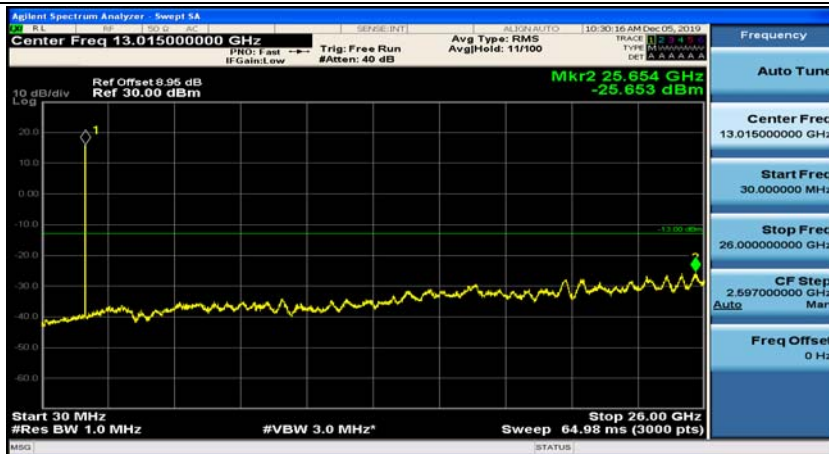

(Channel Bandwidth: 3 MHz)_MCH_16QAM_1RB#7