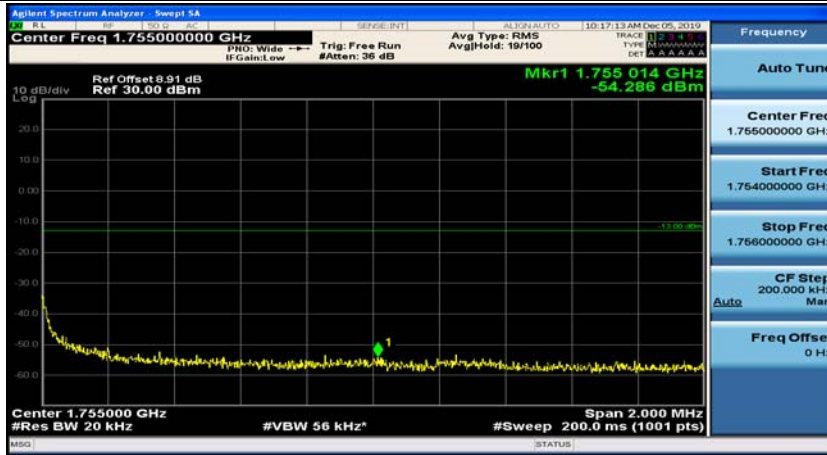

(Channel Bandwidth:20 MHz)\_LCH\_QPSK\_50RB#0

(Channel Bandwidth:20 MHz)\_LCH\_QPSK\_50RB#25

(Channel Bandwidth:20 MHz)\_LCH\_QPSK\_50RB#50

(Channel Bandwidth:20 MHz)\_LCH\_QPSK\_100RB#0

(Channel Bandwidth:20 MHz)\_HCH\_QPSK\_1RB#0