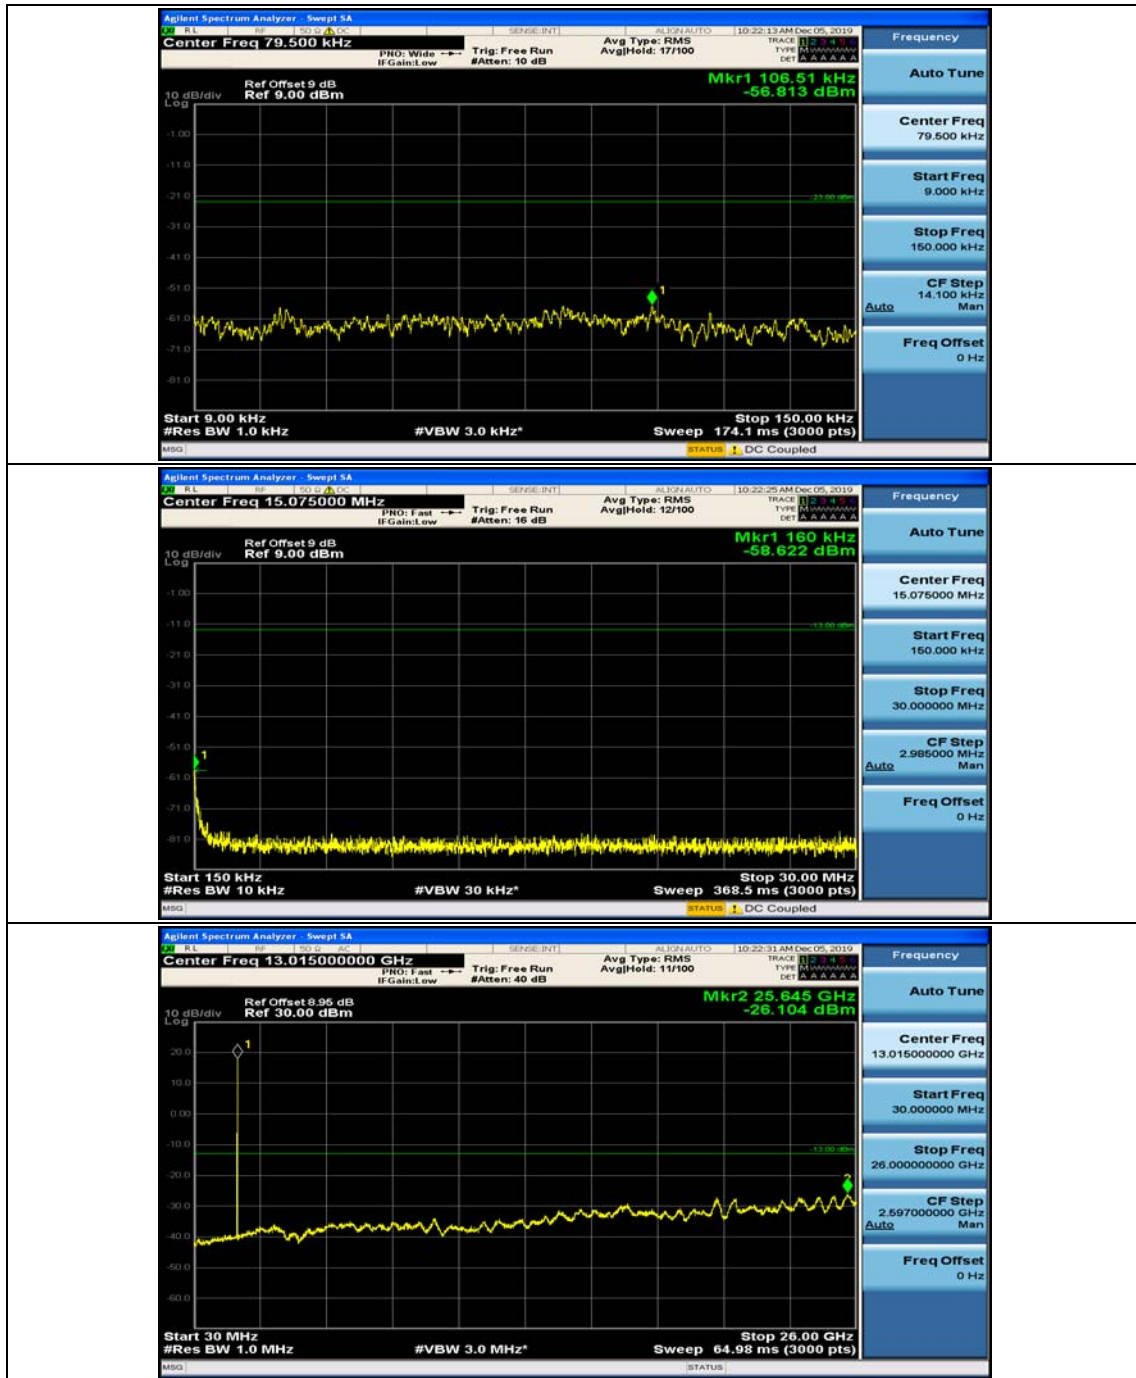

## Appendix E: Conducted Spurious Emission

### Test Graphs

Channel Bandwidth: 1.4 MHz

(Channel Bandwidth: 1.4 MHz)\_MCH\_QPSK\_1RB#0

(Channel Bandwidth: 1.4 MHz)\_MCH\_QPSK\_1RB#3

(Channel Bandwidth: 1.4 MHz)\_HCH\_QPSK\_1RB#0

(Channel Bandwidth: 1.4 MHz)\_HCH\_QPSK\_1RB#3