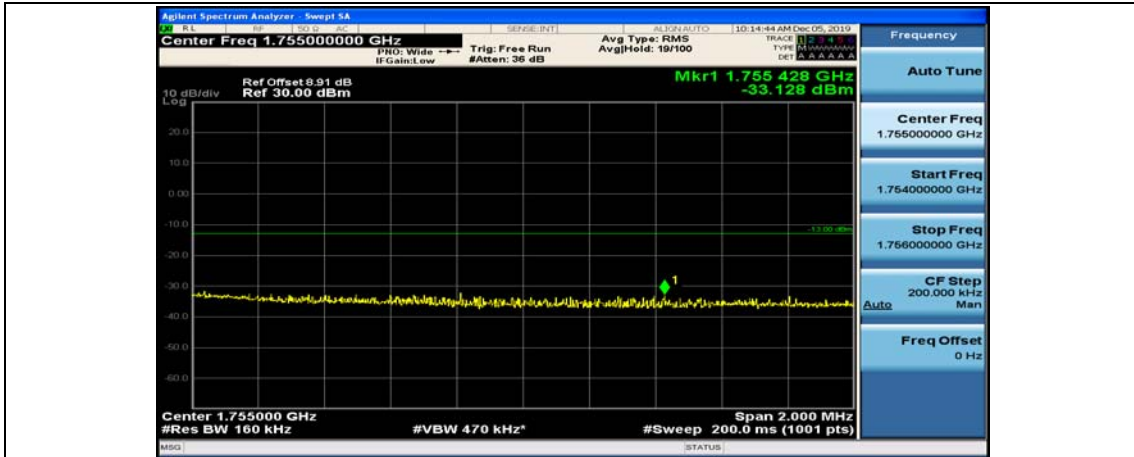

(Channel Bandwidth:15 MHz)\_LCH\_QPSK\_37RB#0

(Channel Bandwidth:15 MHz)\_LCH\_QPSK\_37RB#18

(Channel Bandwidth:15 MHz)\_LCH\_QPSK\_37RB#38

(Channel Bandwidth:15 MHz)\_HCH\_QPSK\_1RB#74

(Channel Bandwidth:15 MHz)\_HCH\_QPSK\_37RB#0

(Channel Bandwidth:15 MHz)\_HCH\_QPSK\_37RB#18

(Channel Bandwidth:15 MHz)\_HCH\_QPSK\_37RB#38

(Channel Bandwidth:15 MHz)\_HCH\_QPSK\_75RB#0

(Channel Bandwidth:15 MHz)\_LCH\_16QAM\_1RB#0

(Channel Bandwidth:15 MHz)\_LCH\_16QAM\_1RB#37