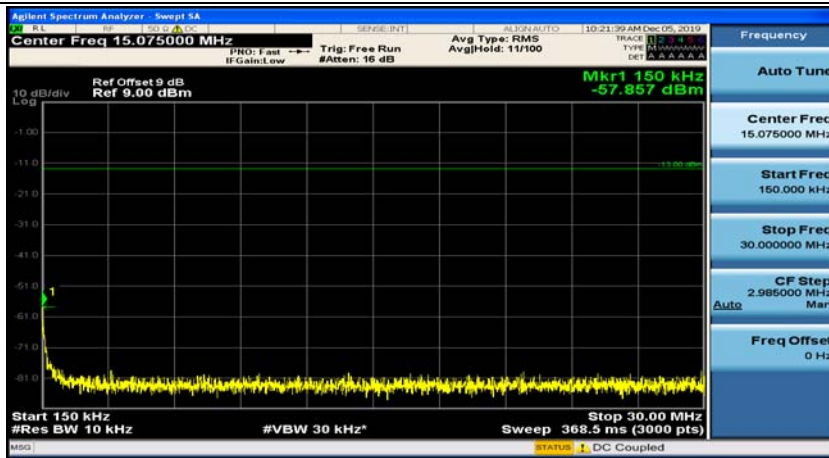

## Appendix E: Conducted Spurious Emission

### Test Graphs

Channel Bandwidth: 1.4 MHz

(Channel Bandwidth: 1.4 MHz)\_MCH\_QPSK\_1RB#0

(Channel Bandwidth: 1.4 MHz)\_MCH\_QPSK\_1RB#3

(Channel Bandwidth: 1.4 MHz)\_HCH\_QPSK\_1RB#0

(Channel Bandwidth: 1.4 MHz)\_HCH\_QPSK\_1RB#3