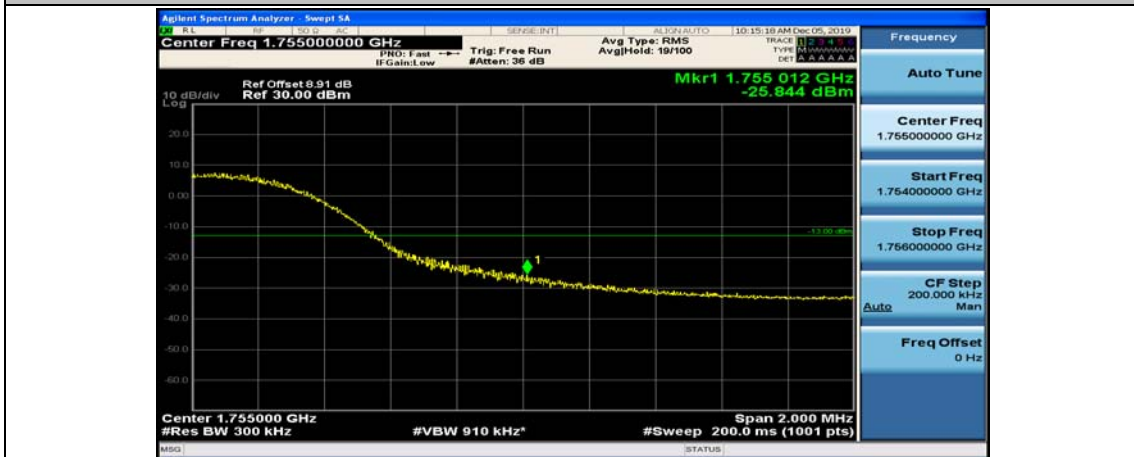

(Channel Bandwidth:15 MHz)\_LCH\_QPSK\_37RB#0

(Channel Bandwidth:15 MHz)\_LCH\_QPSK\_37RB#18

(Channel Bandwidth:15 MHz)\_LCH\_QPSK\_37RB#38

(Channel Bandwidth:15 MHz)\_HCH\_QPSK\_1RB#74

(Channel Bandwidth:15 MHz)\_HCH\_QPSK\_37RB#0

(Channel Bandwidth:15 MHz)\_HCH\_QPSK\_37RB#18

(Channel Bandwidth:15 MHz)\_HCH\_QPSK\_37RB#38

(Channel Bandwidth:15 MHz)\_HCH\_QPSK\_75RB#0

(Channel Bandwidth:15 MHz)\_LCH\_16QAM\_1RB#0

(Channel Bandwidth:15 MHz)\_LCH\_16QAM\_1RB#37