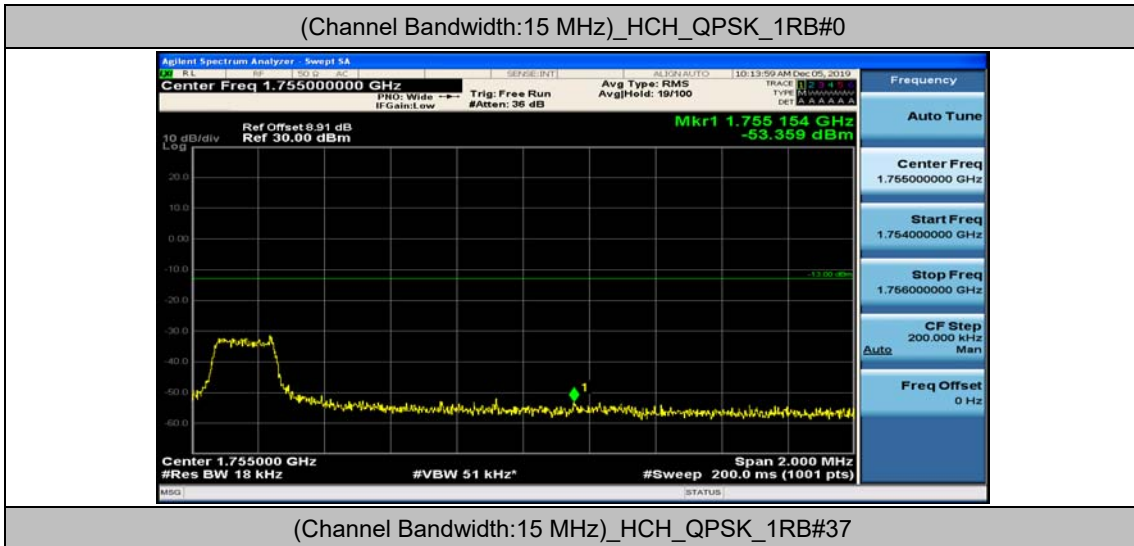

(Channel Bandwidth:15 MHz)\_LCH\_QPSK\_37RB#0

(Channel Bandwidth:15 MHz)\_LCH\_QPSK\_37RB#18

(Channel Bandwidth:15 MHz)\_LCH\_QPSK\_37RB#38

(Channel Bandwidth:15 MHz)\_HCH\_QPSK\_1RB#74

(Channel Bandwidth:15 MHz)\_HCH\_QPSK\_37RB#0