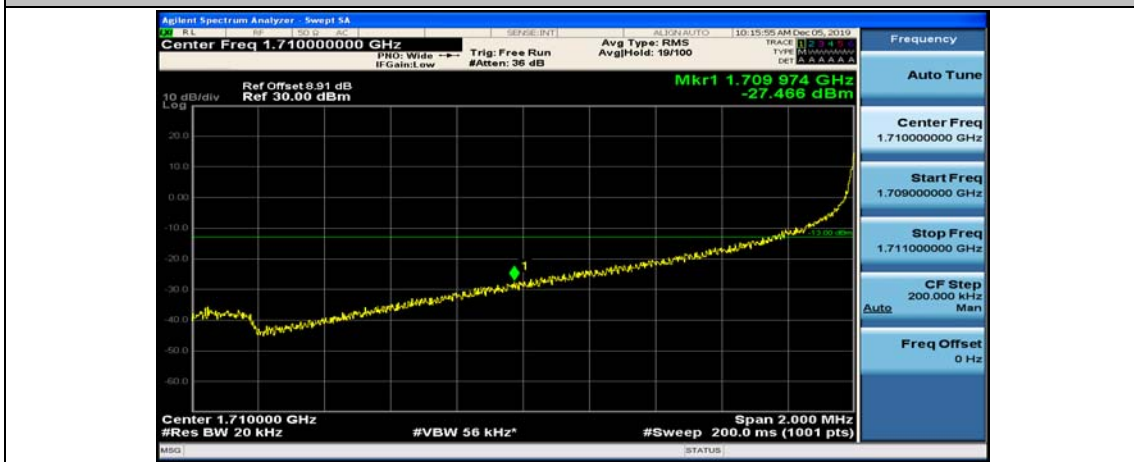

(Channel Bandwidth:20 MHz)_LCH_16QAM_1RB#0