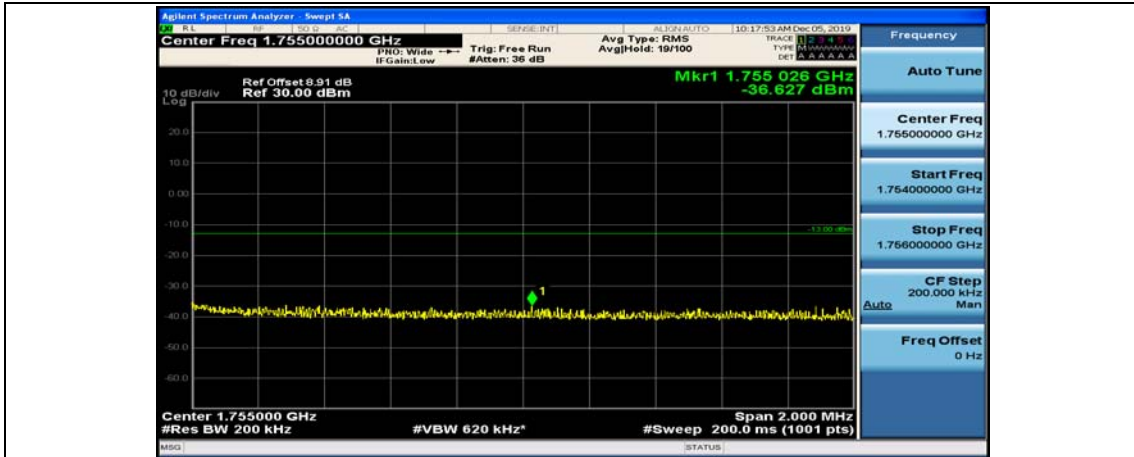

(Channel Bandwidth:20 MHz)_HCH_QPSK_50RB#0