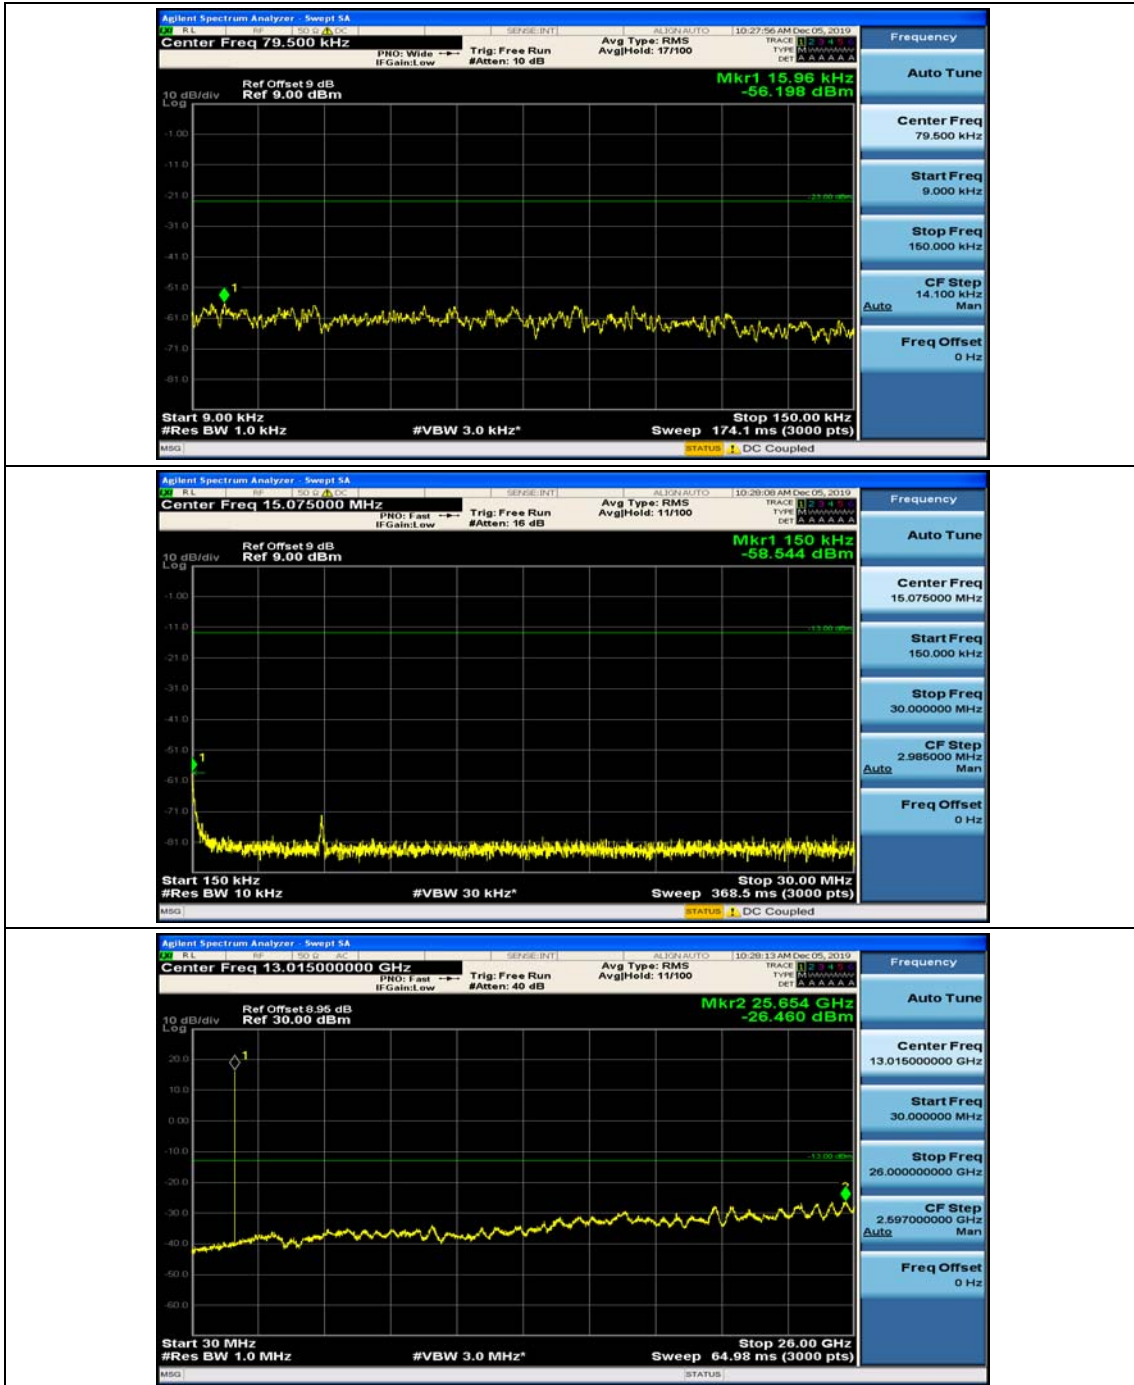

(Channel Bandwidth: 3 MHz)_MCH_16QAM_1RB#0