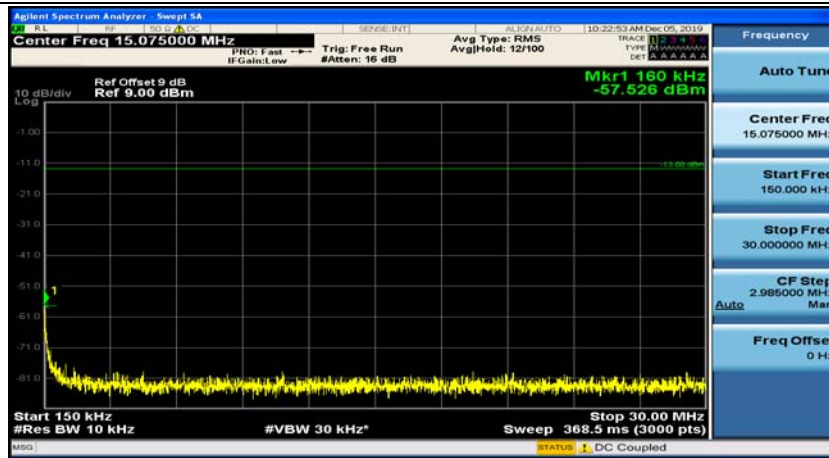

(Channel Bandwidth: 1.4 MHz)\_LCH\_16QAM\_1RB#0

(Channel Bandwidth: 1.4 MHz)\_LCH\_16QAM\_1RB#3

(Channel Bandwidth: 1.4 MHz)\_MCH\_16QAM\_1RB#0

(Channel Bandwidth: 1.4 MHz)\_MCH\_16QAM\_1RB#3

(Channel Bandwidth: 1.4 MHz)\_HCH\_16QAM\_1RB#0

(Channel Bandwidth: 1.4 MHz)\_HCH\_16QAM\_1RB#3