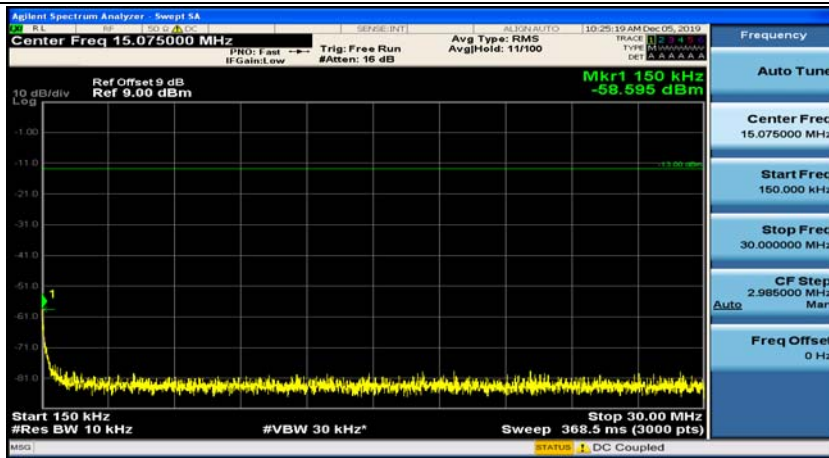

(Channel Bandwidth: 1.4 MHz)\_LCH\_16QAM\_1RB#0

(Channel Bandwidth: 1.4 MHz)\_LCH\_16QAM\_1RB#3

(Channel Bandwidth: 1.4 MHz)\_MCH\_16QAM\_1RB#0

(Channel Bandwidth: 1.4 MHz)\_MCH\_16QAM\_1RB#3

(Channel Bandwidth: 1.4 MHz)\_HCH\_16QAM\_1RB#0

(Channel Bandwidth: 1.4 MHz)\_HCH\_16QAM\_1RB#3