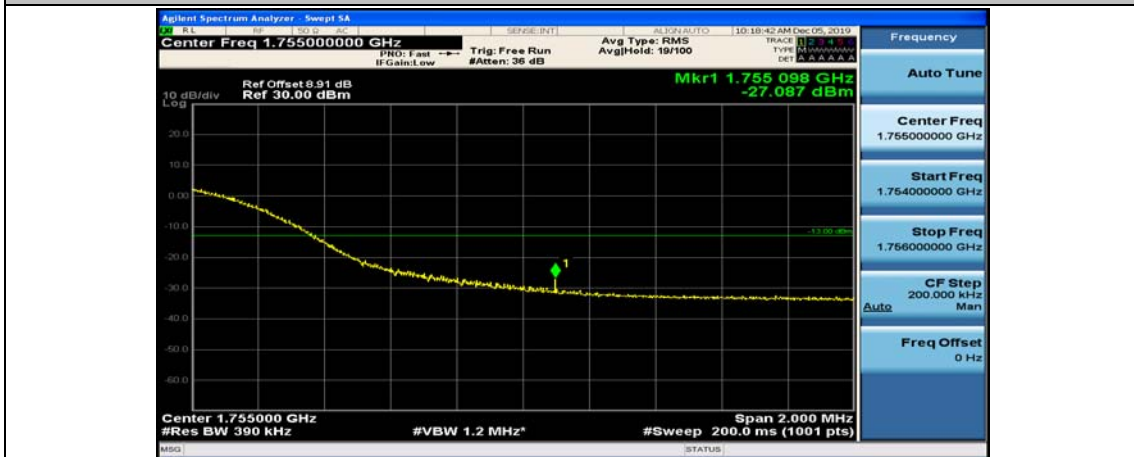

(Channel Bandwidth:20 MHz)\_HCH\_16QAM\_1RB#0

(Channel Bandwidth:20 MHz)\_HCH\_16QAM\_1RB#49

(Channel Bandwidth:20 MHz)\_HCH\_16QAM\_50RB#50

(Channel Bandwidth:20 MHz)\_HCH\_16QAM\_100RB#0

## Appendix E: Conducted Spurious Emission