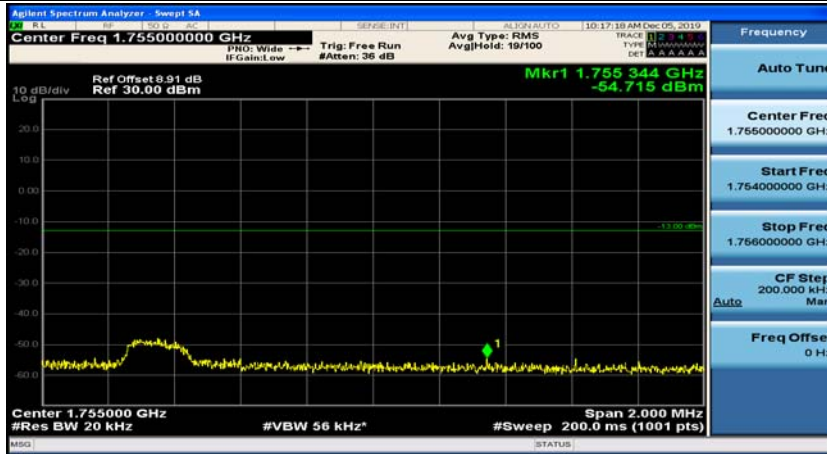

(Channel Bandwidth:20 MHz)_HCH_QPSK_1RB#49