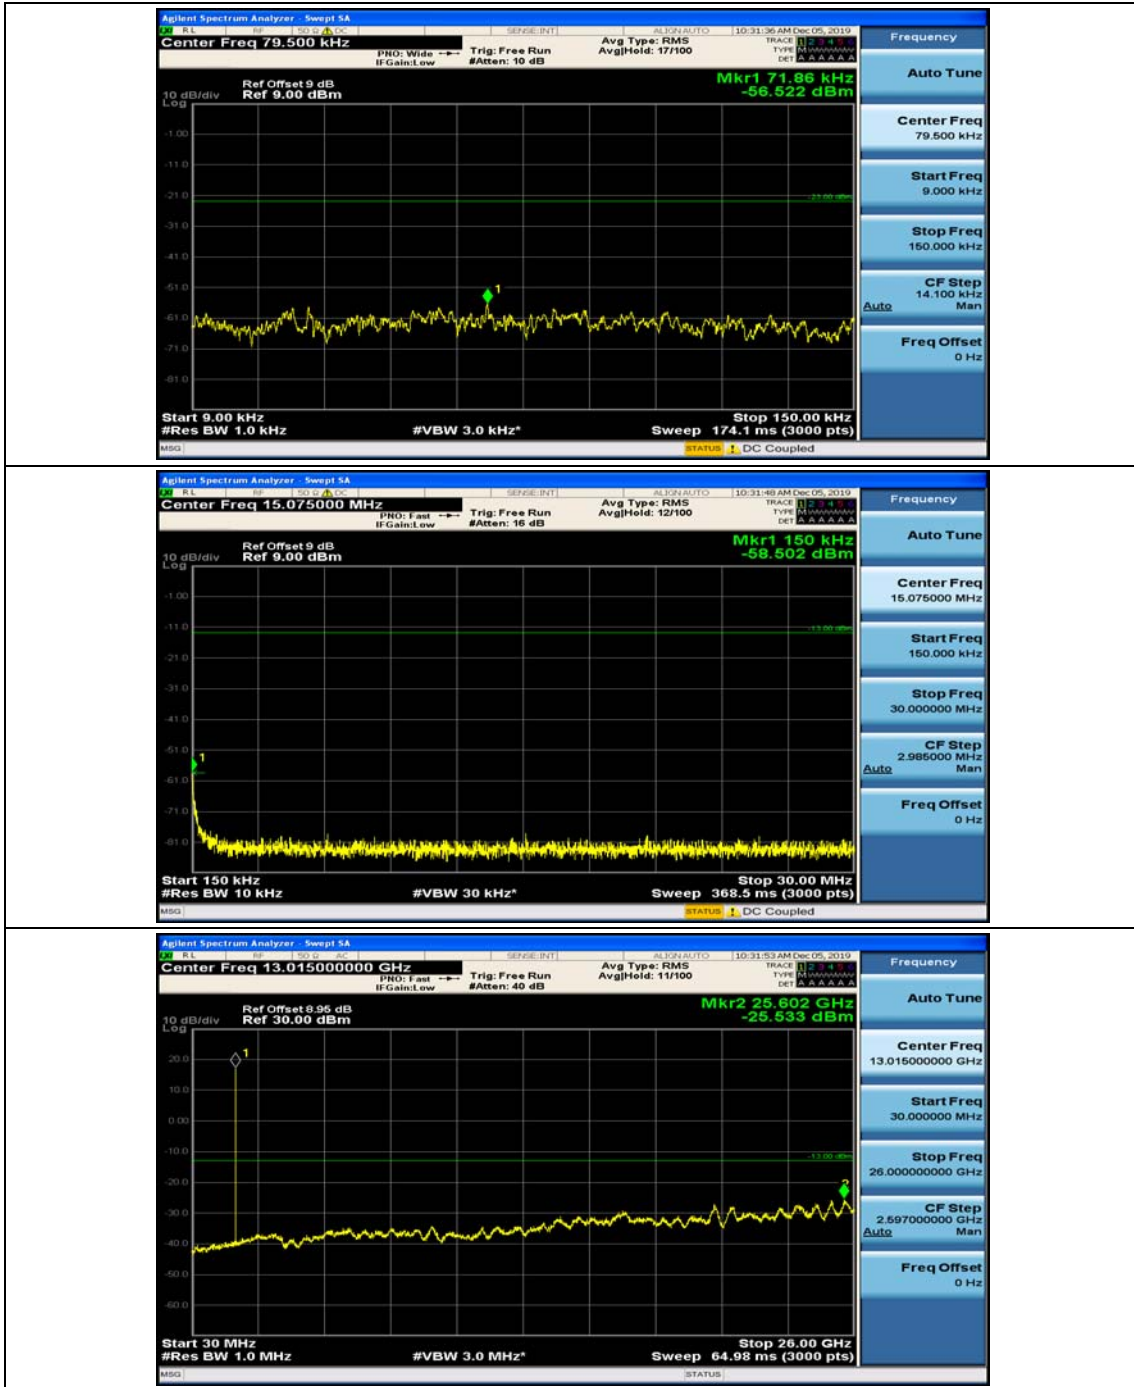

(Channel Bandwidth: 1.4 MHz)\_HCH\_16QAM\_1RB#3

### Channel Bandwidth: 3 MHz

(Channel Bandwidth: 3 MHz)\_MCH\_QPSK\_1RB#0

(Channel Bandwidth: 3 MHz)\_MCH\_QPSK\_1RB#7

(Channel Bandwidth: 3 MHz)\_HCH\_QPSK\_1RB#0

(Channel Bandwidth: 3 MHz)\_HCH\_QPSK\_1RB#7