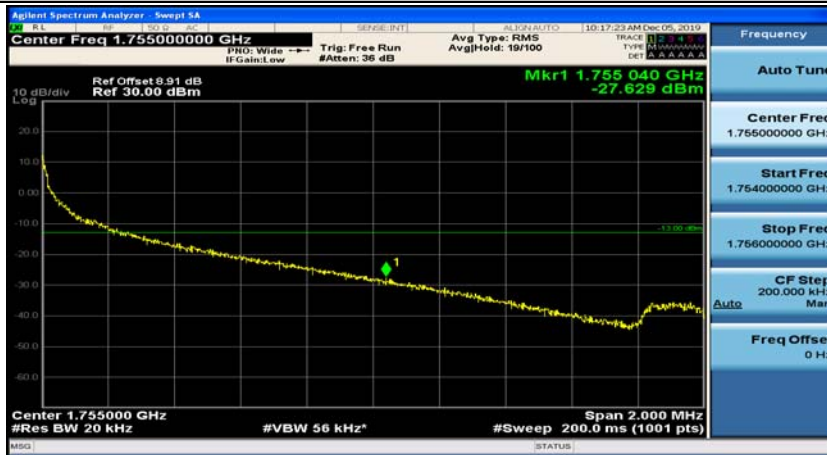

(Channel Bandwidth:20 MHz)_HCH_QPSK_1RB#99