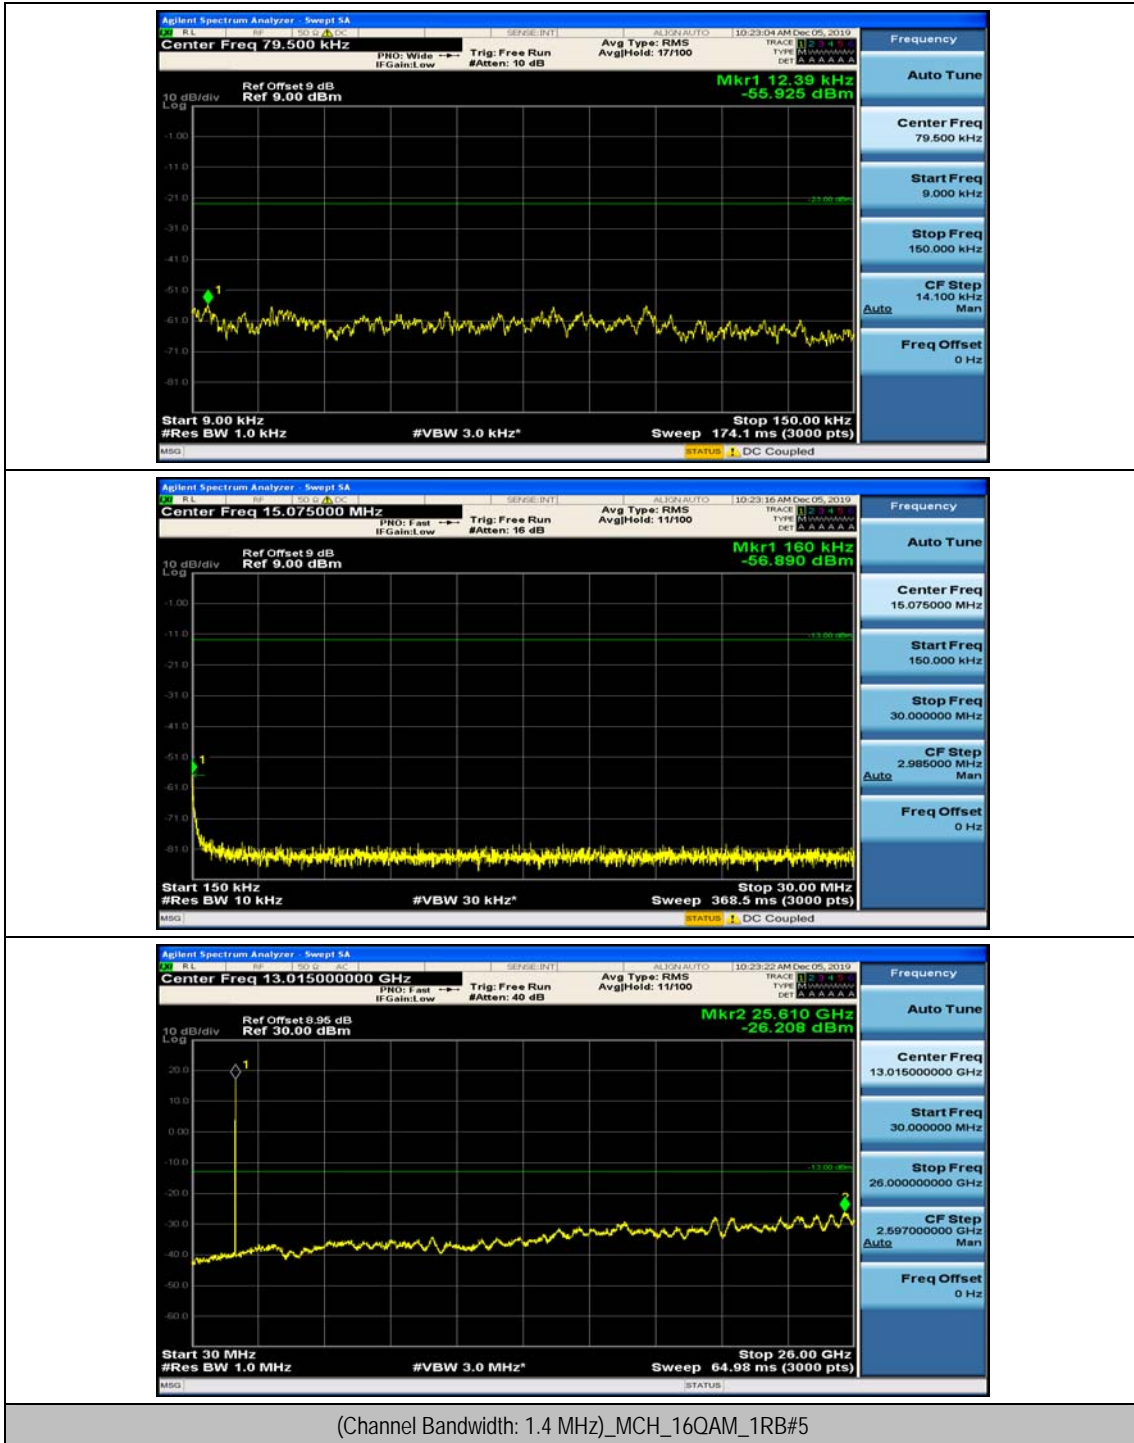

### Test Graphs

Channel Bandwidth: 1.4 MHz

(Channel Bandwidth: 1.4 MHz)\_MCH\_QPSK\_1RB#0

(Channel Bandwidth: 1.4 MHz)\_MCH\_QPSK\_1RB#3

(Channel Bandwidth: 1.4 MHz)\_HCH\_QPSK\_1RB#0

(Channel Bandwidth: 1.4 MHz)\_HCH\_QPSK\_1RB#3

(Channel Bandwidth: 1.4 MHz)\_LCH\_16QAM\_1RB#0

(Channel Bandwidth: 1.4 MHz)\_LCH\_16QAM\_1RB#3

(Channel Bandwidth: 1.4 MHz)\_MCH\_16QAM\_1RB#0

(Channel Bandwidth: 1.4 MHz)\_MCH\_16QAM\_1RB#3

(Channel Bandwidth: 1.4 MHz)\_HCH\_16QAM\_1RB#0

(Channel Bandwidth: 1.4 MHz)\_HCH\_16QAM\_1RB#3