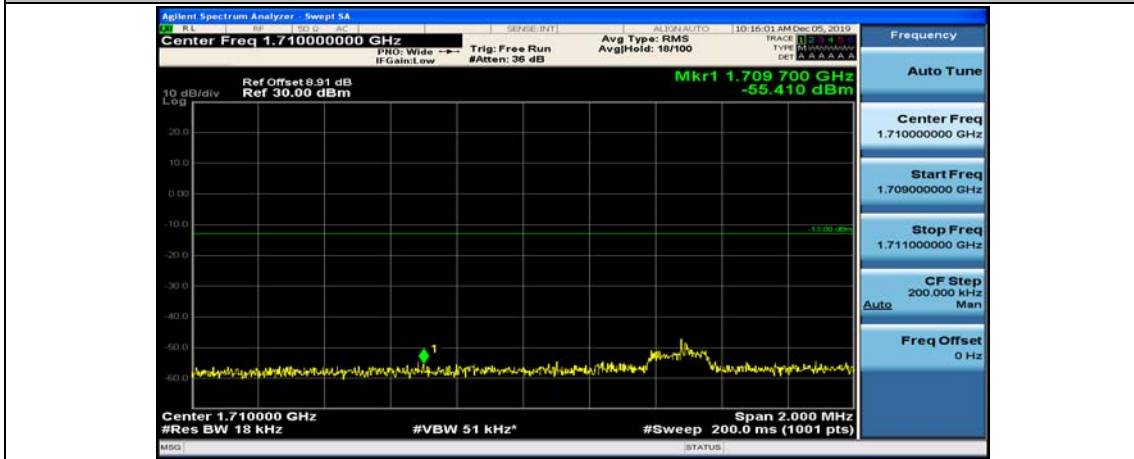

(Channel Bandwidth:20 MHz)_LCH_16QAM_1RB#49