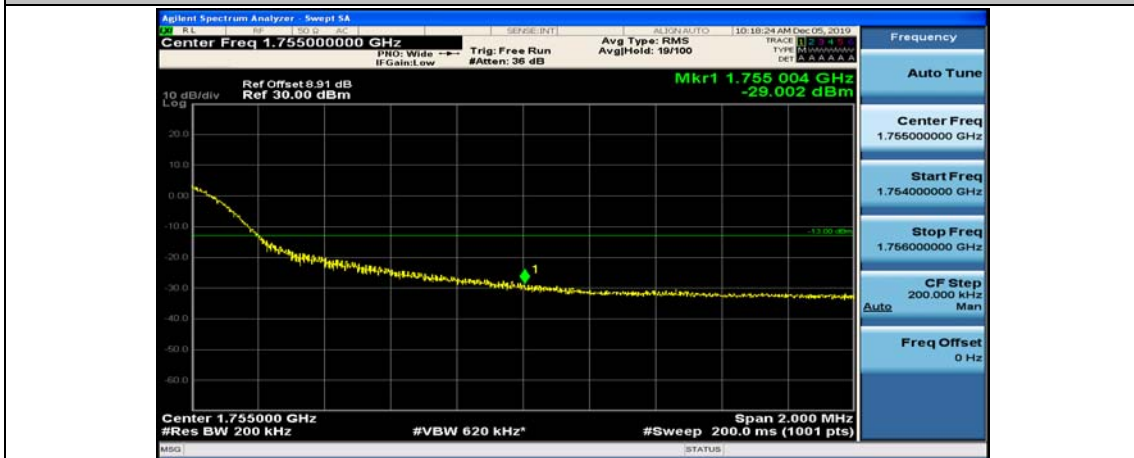

(Channel Bandwidth:20 MHz)\_HCH\_16QAM\_1RB#0

(Channel Bandwidth:20 MHz)\_HCH\_16QAM\_1RB#49

(Channel Bandwidth:20 MHz)\_HCH\_16QAM\_50RB#50

(Channel Bandwidth:20 MHz)\_HCH\_16QAM\_100RB#0

## Appendix E: Conducted Spurious Emission