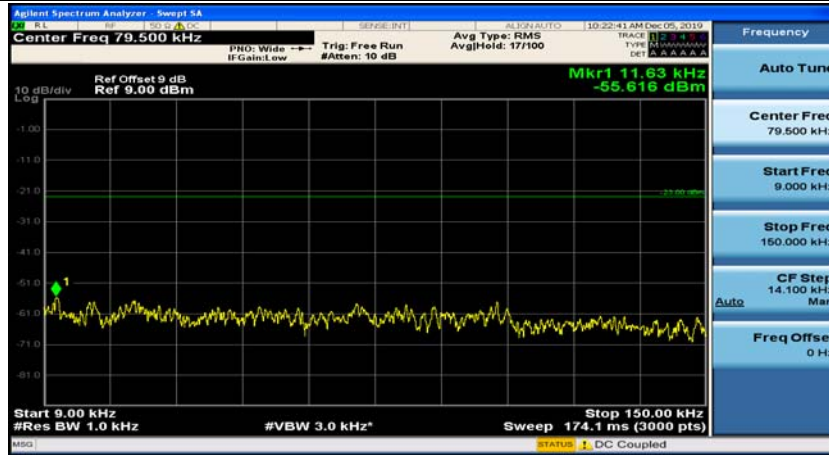

(Channel Bandwidth: 1.4 MHz)\_LCH\_16QAM\_1RB#0

(Channel Bandwidth: 1.4 MHz)\_LCH\_16QAM\_1RB#3

(Channel Bandwidth: 1.4 MHz)\_MCH\_16QAM\_1RB#0

(Channel Bandwidth: 1.4 MHz)\_MCH\_16QAM\_1RB#3

(Channel Bandwidth: 1.4 MHz)\_HCH\_16QAM\_1RB#0

(Channel Bandwidth: 1.4 MHz)\_HCH\_16QAM\_1RB#3