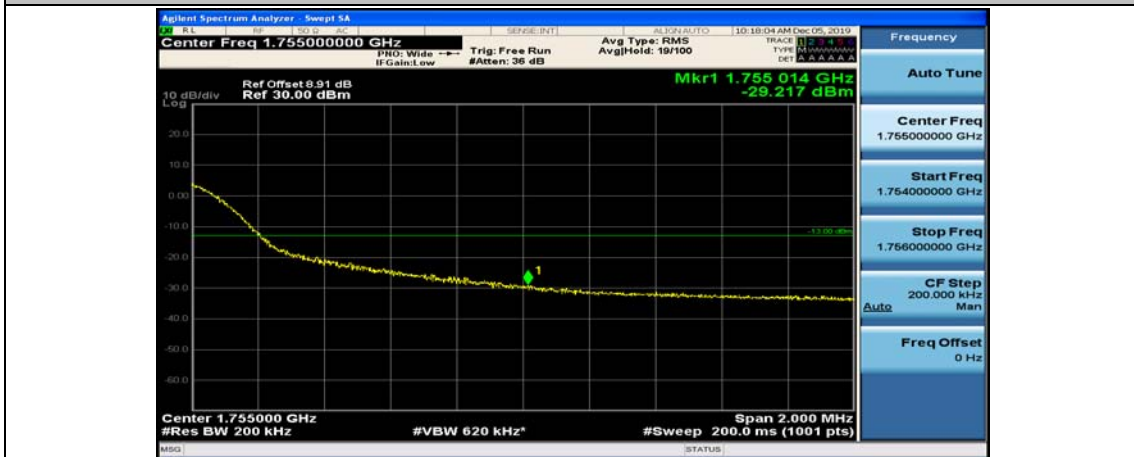

(Channel Bandwidth:20 MHz)\_HCH\_QPSK\_1RB#49

(Channel Bandwidth:20 MHz)\_HCH\_QPSK\_1RB#99

(Channel Bandwidth:20 MHz)\_HCH\_QPSK\_50RB#0

(Channel Bandwidth:20 MHz)\_HCH\_QPSK\_50RB#25

(Channel Bandwidth:20 MHz)\_HCH\_QPSK\_50RB#50