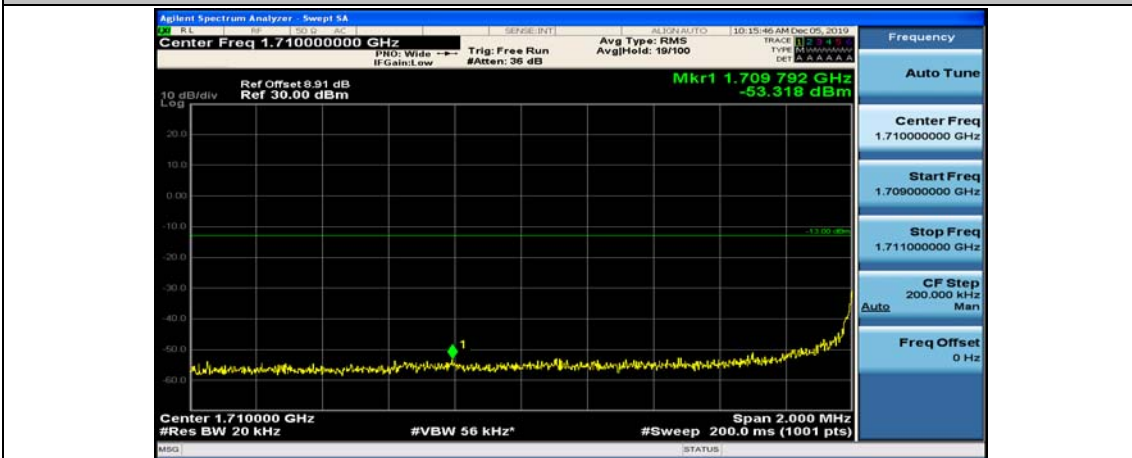

(Channel Bandwidth:15 MHz)\_HCH\_16QAM\_37RB#38

(Channel Bandwidth:15 MHz)\_HCH\_16QAM\_75RB#0

Channel Bandwidth: 20 MHz

(Channel Bandwidth:20 MHz)\_LCH\_QPSK\_1RB#49

(Channel Bandwidth:20 MHz)\_LCH\_QPSK\_1RB#99

(Channel Bandwidth:20 MHz)\_LCH\_QPSK\_50RB#0

(Channel Bandwidth:20 MHz)\_LCH\_QPSK\_50RB#25

(Channel Bandwidth:20 MHz)\_LCH\_QPSK\_50RB#50

(Channel Bandwidth:20 MHz)\_LCH\_QPSK\_100RB#0

(Channel Bandwidth:20 MHz)\_HCH\_QPSK\_1RB#0