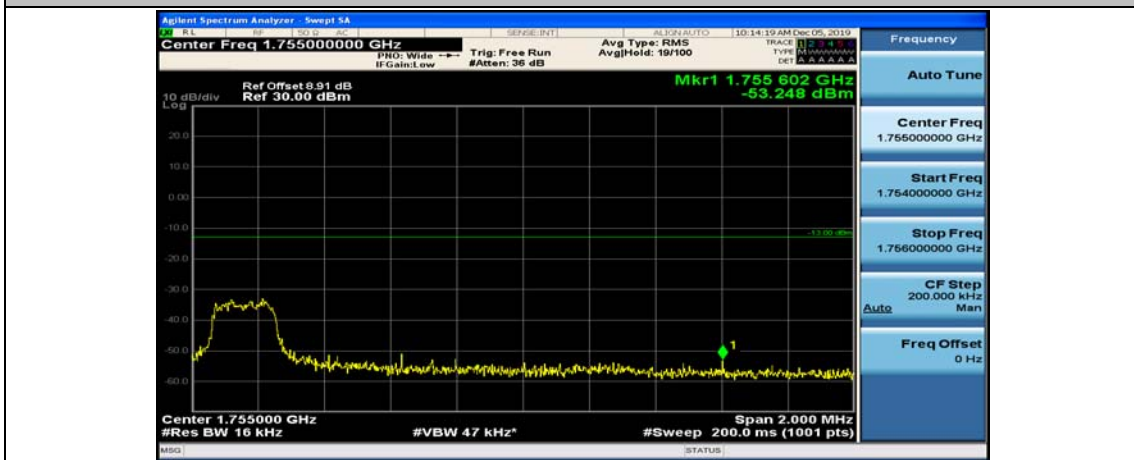

(Channel Bandwidth:15 MHz)_HCH_16QAM_1RB#0