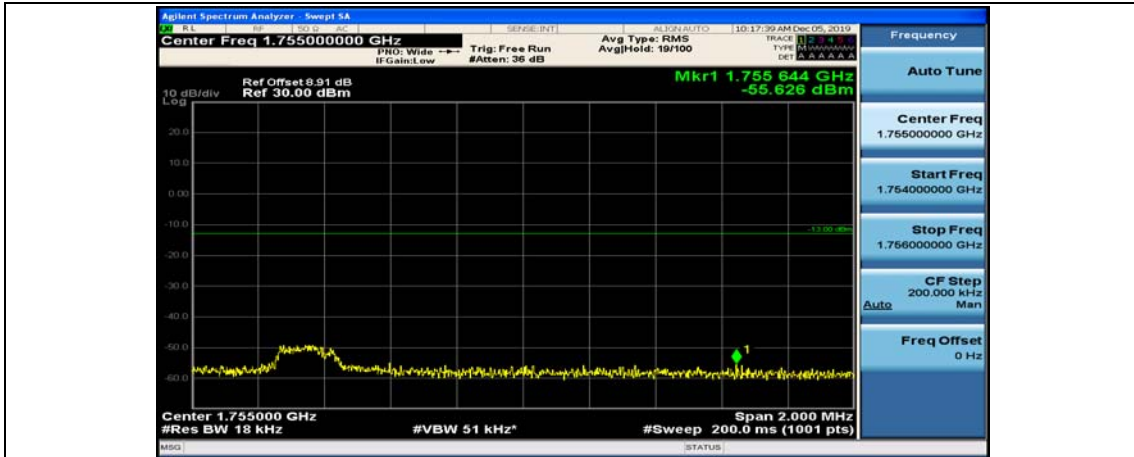

(Channel Bandwidth:20 MHz)_HCH_16QAM_1RB#49