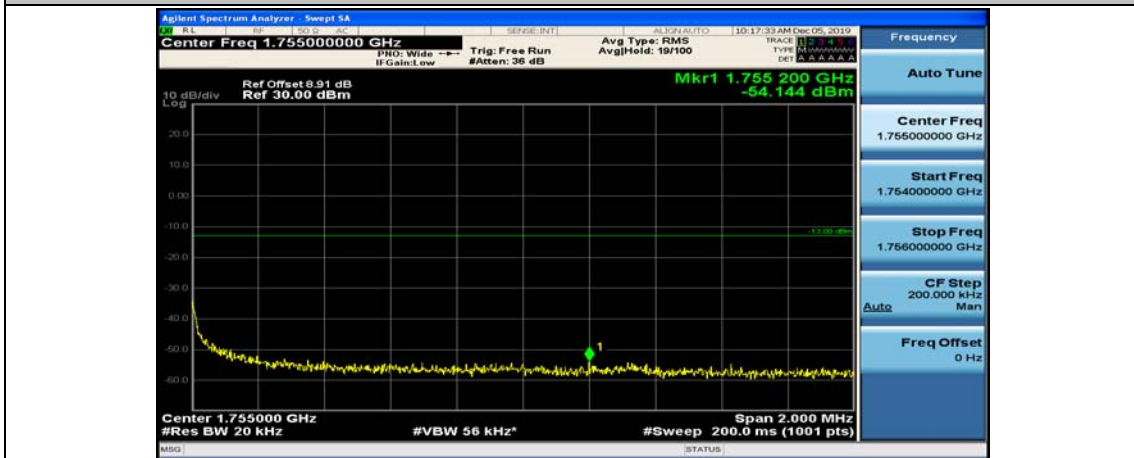

(Channel Bandwidth:20 MHz)_HCH_16QAM_1RB#0