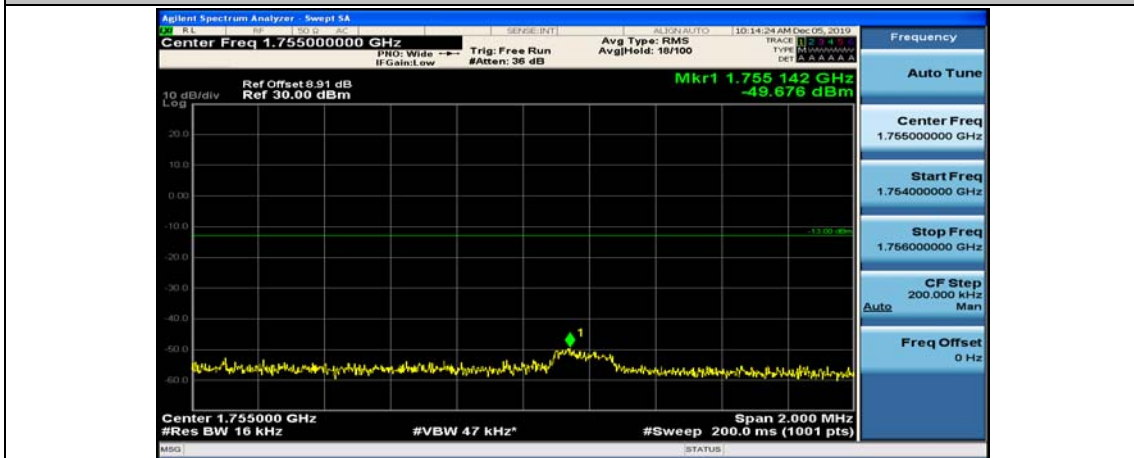

(Channel Bandwidth:15 MHz)_HCH_16QAM_1RB#37