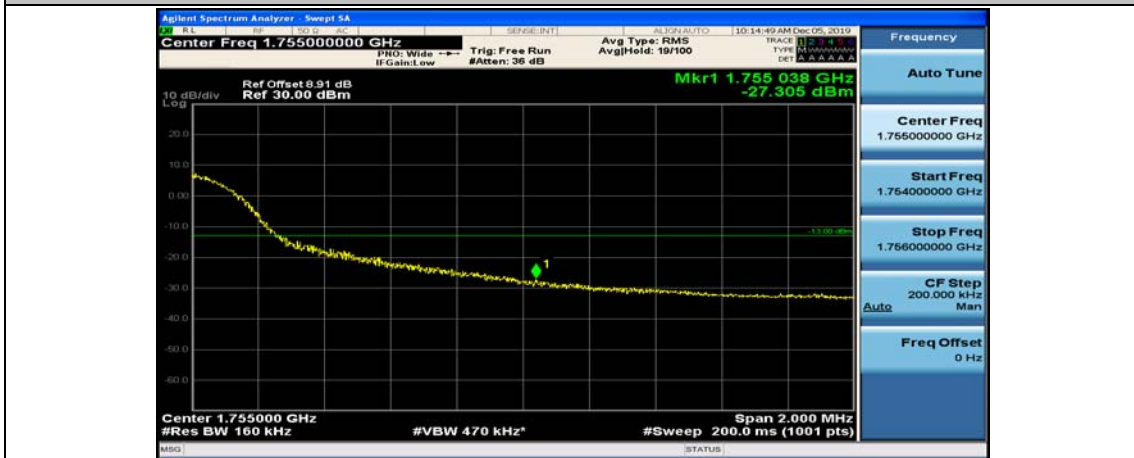

(Channel Bandwidth:15 MHz)\_LCH\_QPSK\_37RB#0

(Channel Bandwidth:15 MHz)\_LCH\_QPSK\_37RB#18

(Channel Bandwidth:15 MHz)\_LCH\_QPSK\_37RB#38

(Channel Bandwidth:15 MHz)\_HCH\_QPSK\_1RB#74

(Channel Bandwidth:15 MHz)\_HCH\_QPSK\_37RB#0

(Channel Bandwidth:15 MHz)\_HCH\_QPSK\_37RB#18

(Channel Bandwidth:15 MHz)\_HCH\_QPSK\_37RB#38

(Channel Bandwidth:15 MHz)\_HCH\_QPSK\_75RB#0

(Channel Bandwidth:15 MHz)\_LCH\_16QAM\_1RB#0

(Channel Bandwidth:15 MHz)\_LCH\_16QAM\_1RB#37