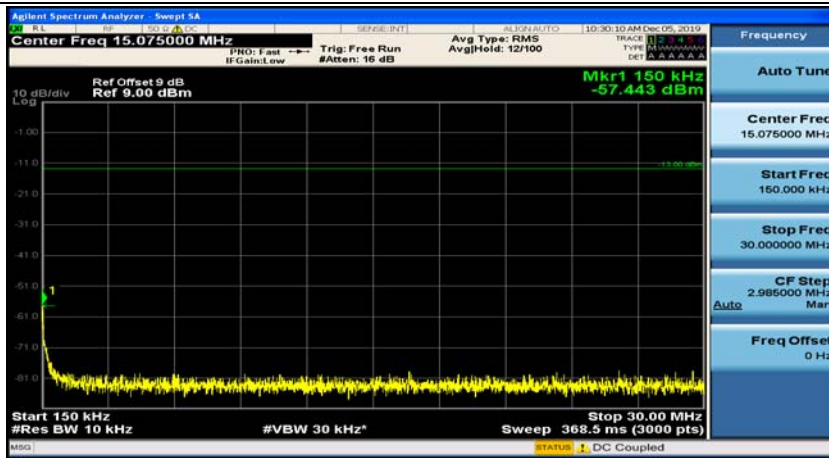

(Channel Bandwidth: 3 MHz)_MCH_16QAM_1RB#7