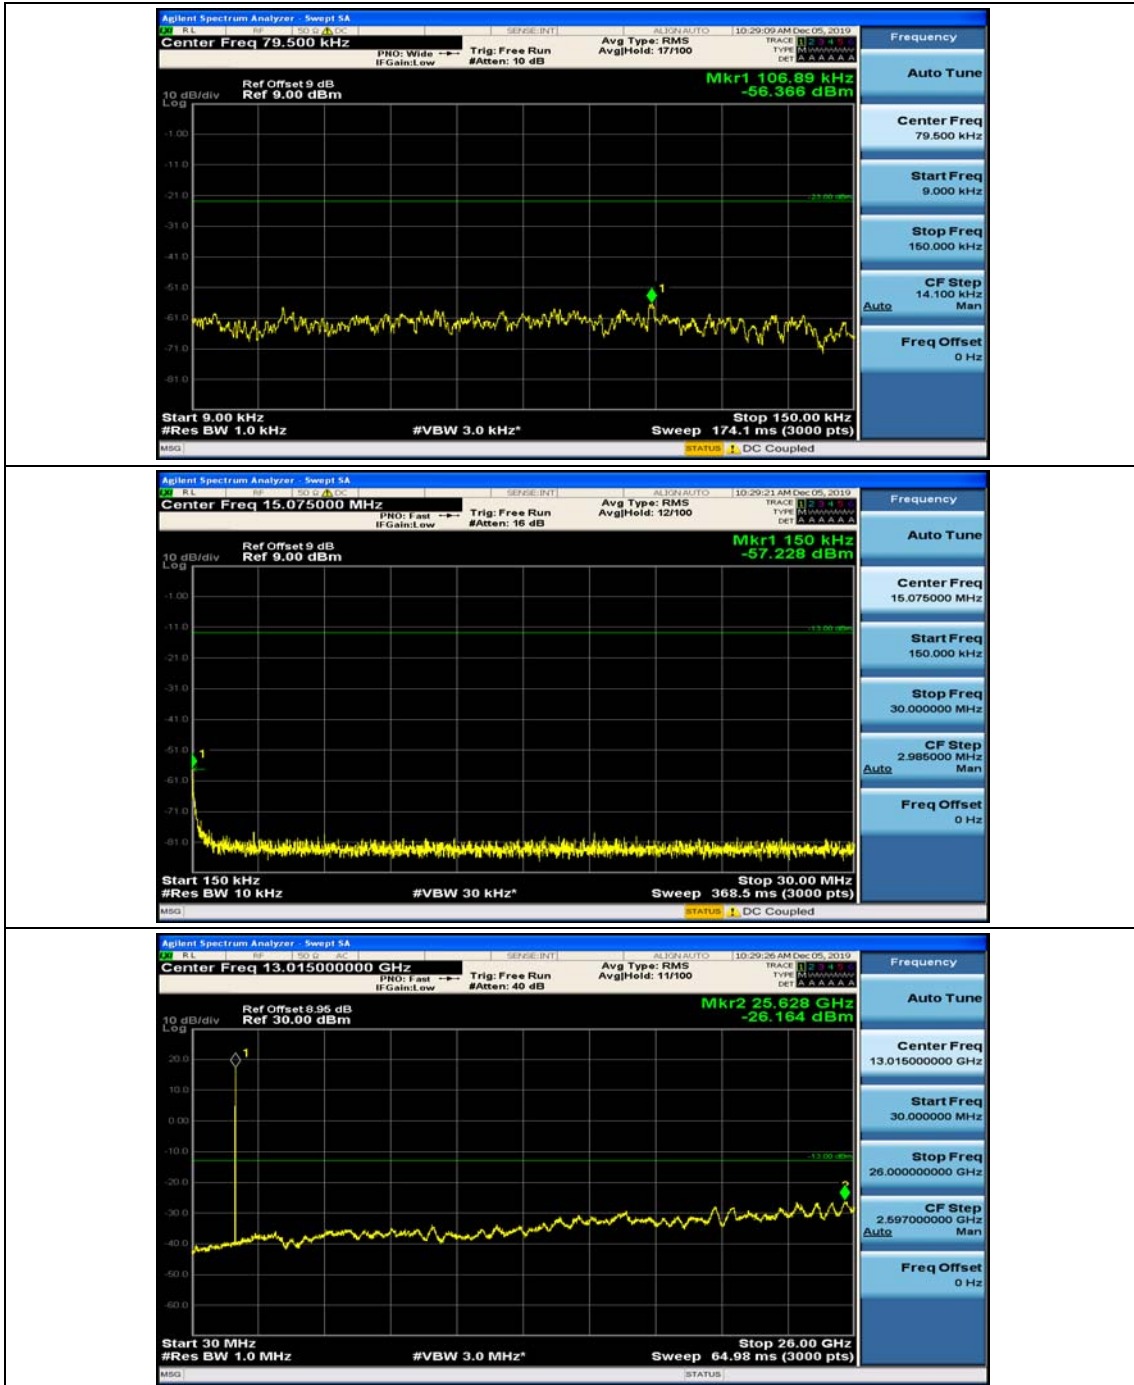

(Channel Bandwidth: 1.4 MHz)\_HCH\_16QAM\_1RB#3

### Channel Bandwidth: 3 MHz

(Channel Bandwidth: 3 MHz)\_MCH\_QPSK\_1RB#0

(Channel Bandwidth: 3 MHz)\_MCH\_QPSK\_1RB#7

(Channel Bandwidth: 3 MHz)\_HCH\_QPSK\_1RB#0

(Channel Bandwidth: 3 MHz)\_HCH\_QPSK\_1RB#7