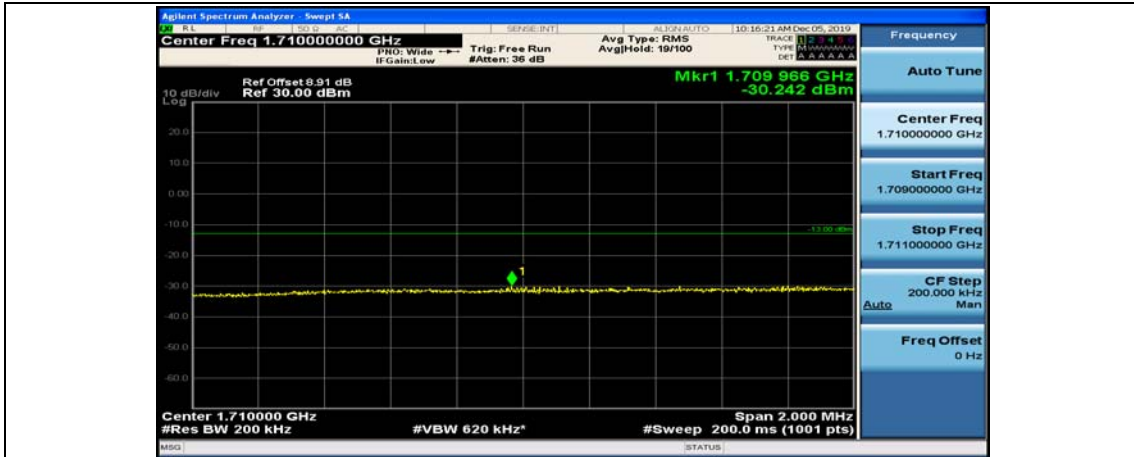

(Channel Bandwidth:15 MHz)\_HCH\_16QAM\_37RB#38

(Channel Bandwidth:15 MHz)\_HCH\_16QAM\_75RB#0

Channel Bandwidth: 20 MHz

(Channel Bandwidth:20 MHz)\_LCH\_QPSK\_1RB#49

(Channel Bandwidth:20 MHz)\_LCH\_QPSK\_1RB#99

(Channel Bandwidth:20 MHz)\_LCH\_QPSK\_50RB#0

(Channel Bandwidth:20 MHz)\_LCH\_QPSK\_50RB#25

(Channel Bandwidth:20 MHz)\_LCH\_QPSK\_50RB#50

(Channel Bandwidth:20 MHz)\_LCH\_QPSK\_100RB#0

(Channel Bandwidth:20 MHz)\_HCH\_QPSK\_1RB#0