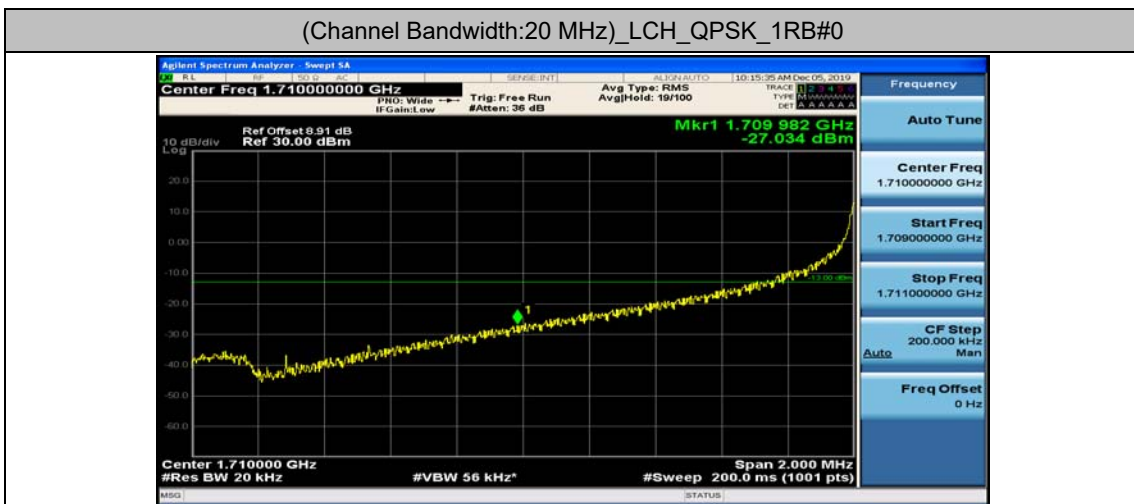

(Channel Bandwidth:15 MHz)\_HCH\_16QAM\_37RB#38

(Channel Bandwidth:15 MHz)\_HCH\_16QAM\_75RB#0

Channel Bandwidth: 20 MHz

(Channel Bandwidth:20 MHz)\_LCH\_QPSK\_1RB#49

(Channel Bandwidth:20 MHz)\_LCH\_QPSK\_1RB#99