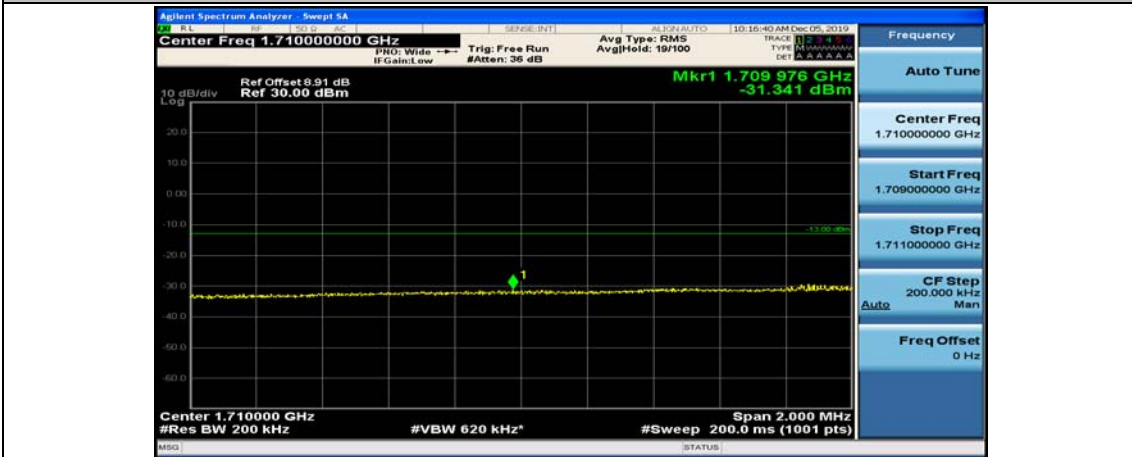

(Channel Bandwidth:20 MHz)\_HCH\_QPSK\_100RB#0

(Channel Bandwidth:20 MHz)\_LCH\_16QAM\_1RB#0

(Channel Bandwidth:20 MHz)\_LCH\_16QAM\_1RB#49

(Channel Bandwidth:20 MHz)\_LCH\_16QAM\_1RB#99

(Channel Bandwidth:20 MHz)\_LCH\_16QAM\_100RB#0