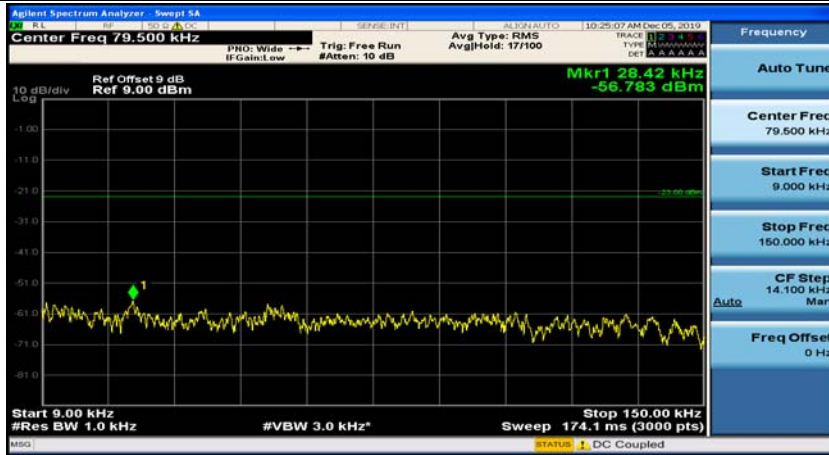

(Channel Bandwidth: 1.4 MHz)\_LCH\_16QAM\_1RB#0

(Channel Bandwidth: 1.4 MHz)\_LCH\_16QAM\_1RB#3

(Channel Bandwidth: 1.4 MHz)\_MCH\_16QAM\_1RB#0

(Channel Bandwidth: 1.4 MHz)\_MCH\_16QAM\_1RB#3

(Channel Bandwidth: 1.4 MHz)\_HCH\_16QAM\_1RB#0

(Channel Bandwidth: 1.4 MHz)\_HCH\_16QAM\_1RB#3