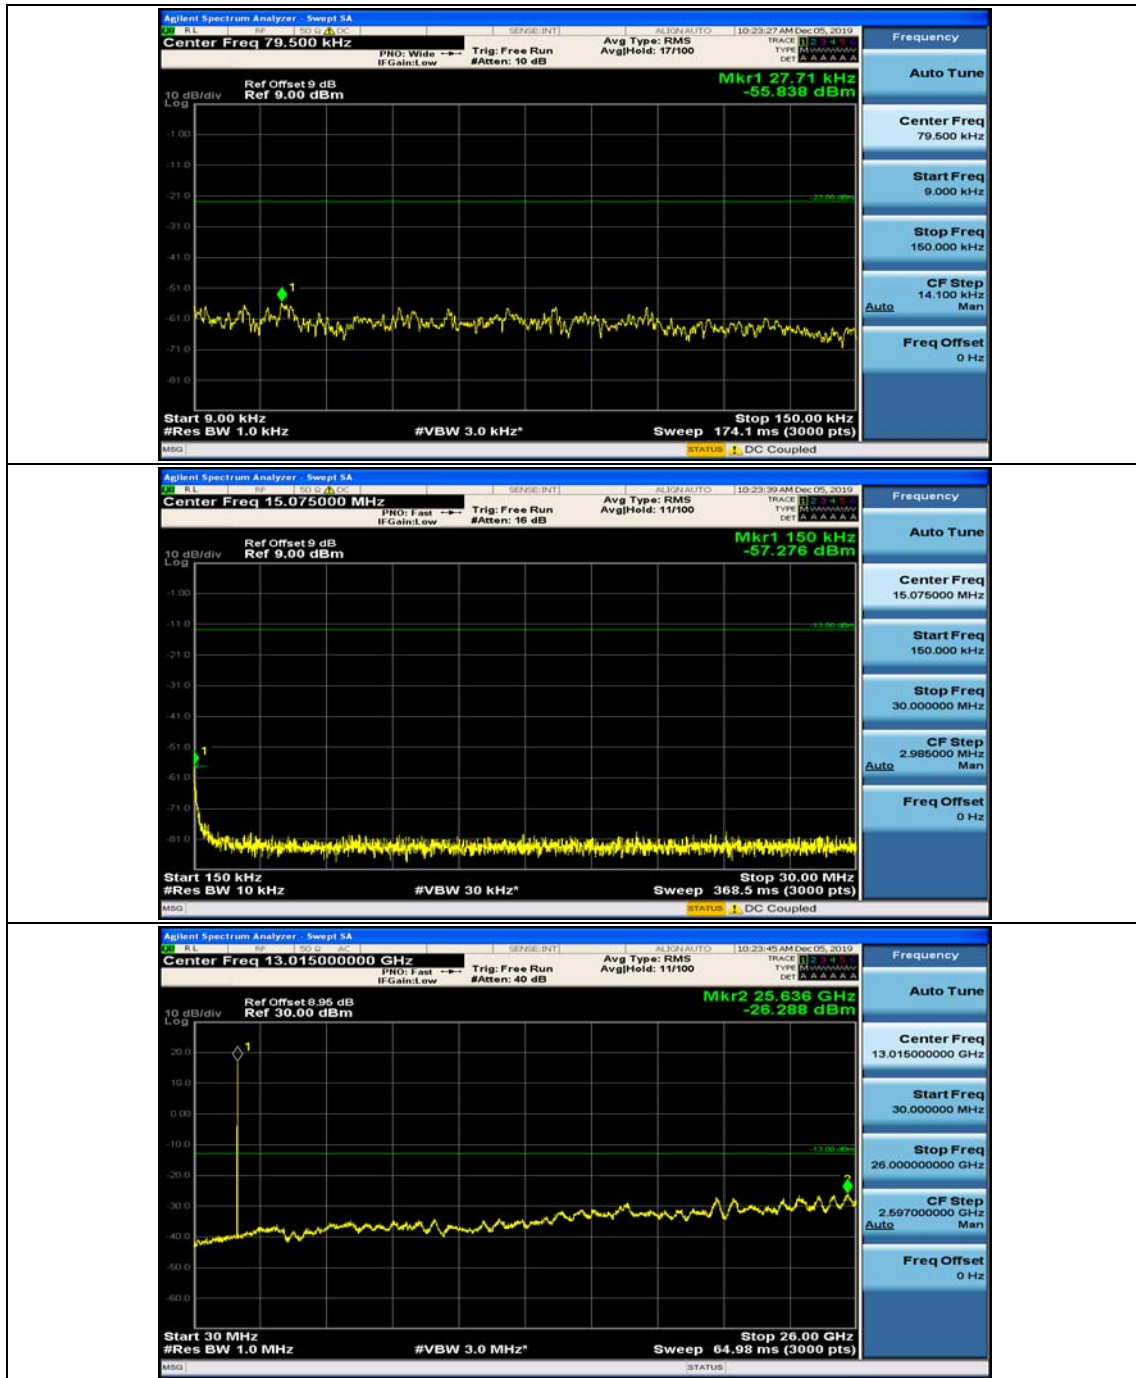

### Test Graphs

Channel Bandwidth: 1.4 MHz

(Channel Bandwidth: 1.4 MHz)\_MCH\_QPSK\_1RB#0

(Channel Bandwidth: 1.4 MHz)\_MCH\_QPSK\_1RB#3

(Channel Bandwidth: 1.4 MHz)\_HCH\_QPSK\_1RB#0

(Channel Bandwidth: 1.4 MHz)\_HCH\_QPSK\_1RB#3

(Channel Bandwidth: 1.4 MHz)\_LCH\_16QAM\_1RB#0

(Channel Bandwidth: 1.4 MHz)\_LCH\_16QAM\_1RB#3

(Channel Bandwidth: 1.4 MHz)\_MCH\_16QAM\_1RB#0

(Channel Bandwidth: 1.4 MHz)\_MCH\_16QAM\_1RB#3

(Channel Bandwidth: 1.4 MHz)\_HCH\_16QAM\_1RB#0

(Channel Bandwidth: 1.4 MHz)\_HCH\_16QAM\_1RB#3