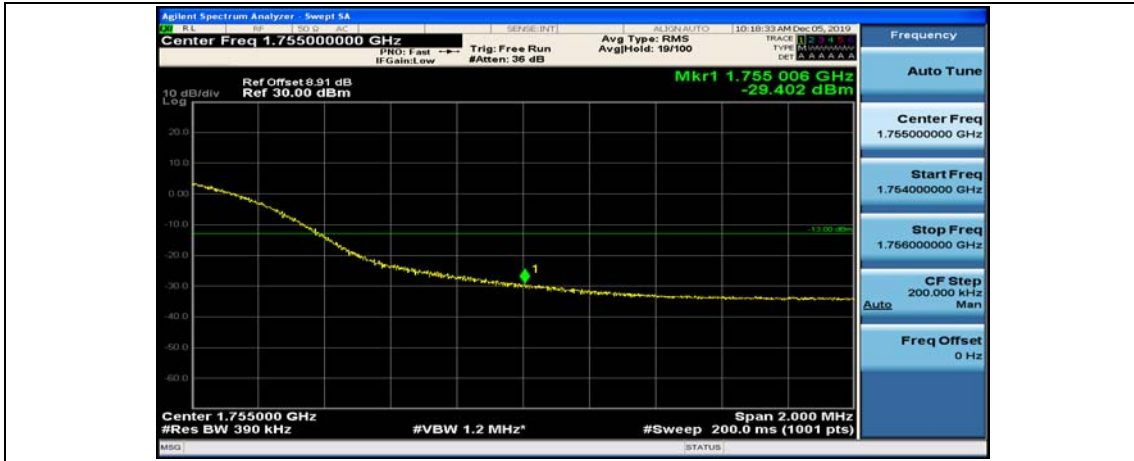

(Channel Bandwidth:20 MHz)_HCH_QPSK_100RB#0