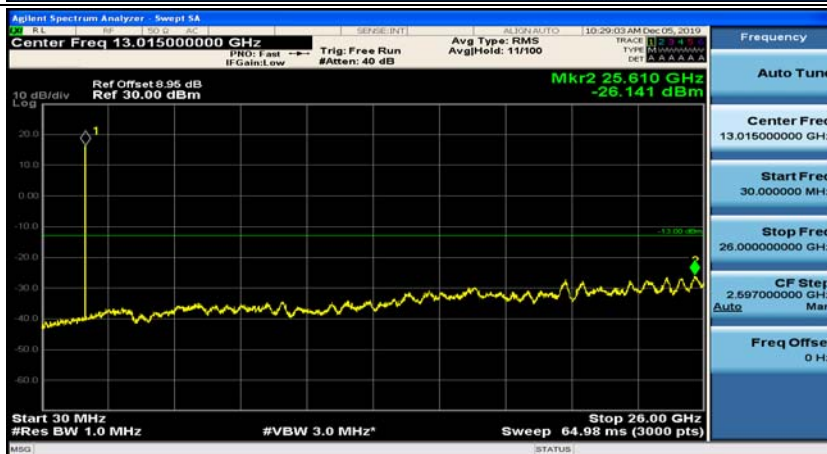

(Channel Bandwidth: 3 MHz)_MCH_QPSK_1RB#0

(Channel Bandwidth: 3 MHz)_MCH_QPSK_1RB#7