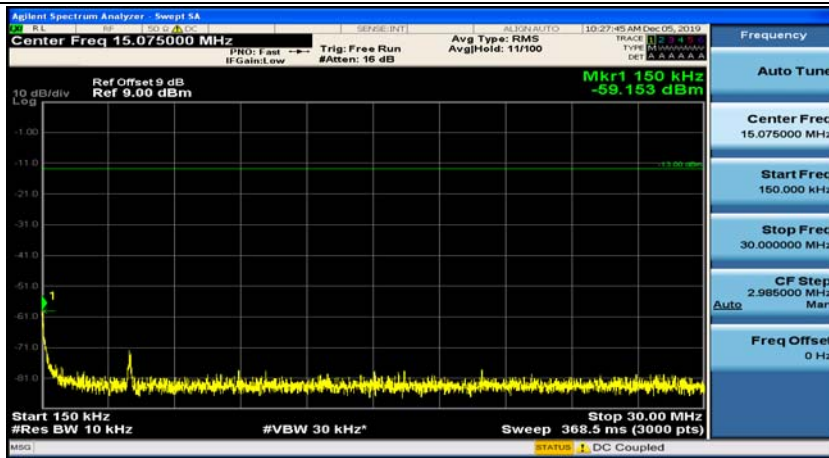

(Channel Bandwidth: 3 MHz)_LCH_16QAM_1RB#7