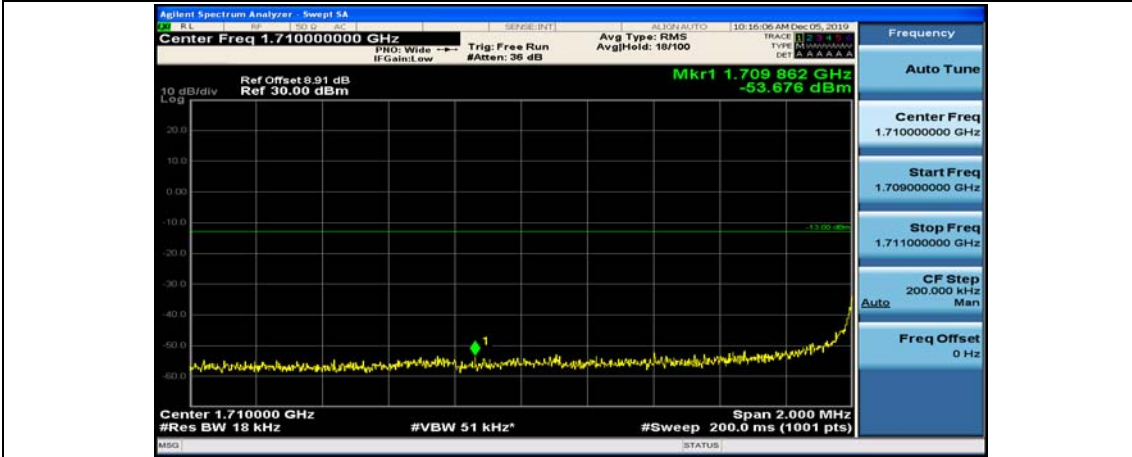

(Channel Bandwidth:20 MHz)\_HCH\_QPSK\_100RB#0

(Channel Bandwidth:20 MHz)\_LCH\_16QAM\_1RB#0

(Channel Bandwidth:20 MHz)\_LCH\_16QAM\_1RB#49

(Channel Bandwidth:20 MHz)\_LCH\_16QAM\_1RB#99

(Channel Bandwidth:20 MHz)\_LCH\_16QAM\_100RB#0