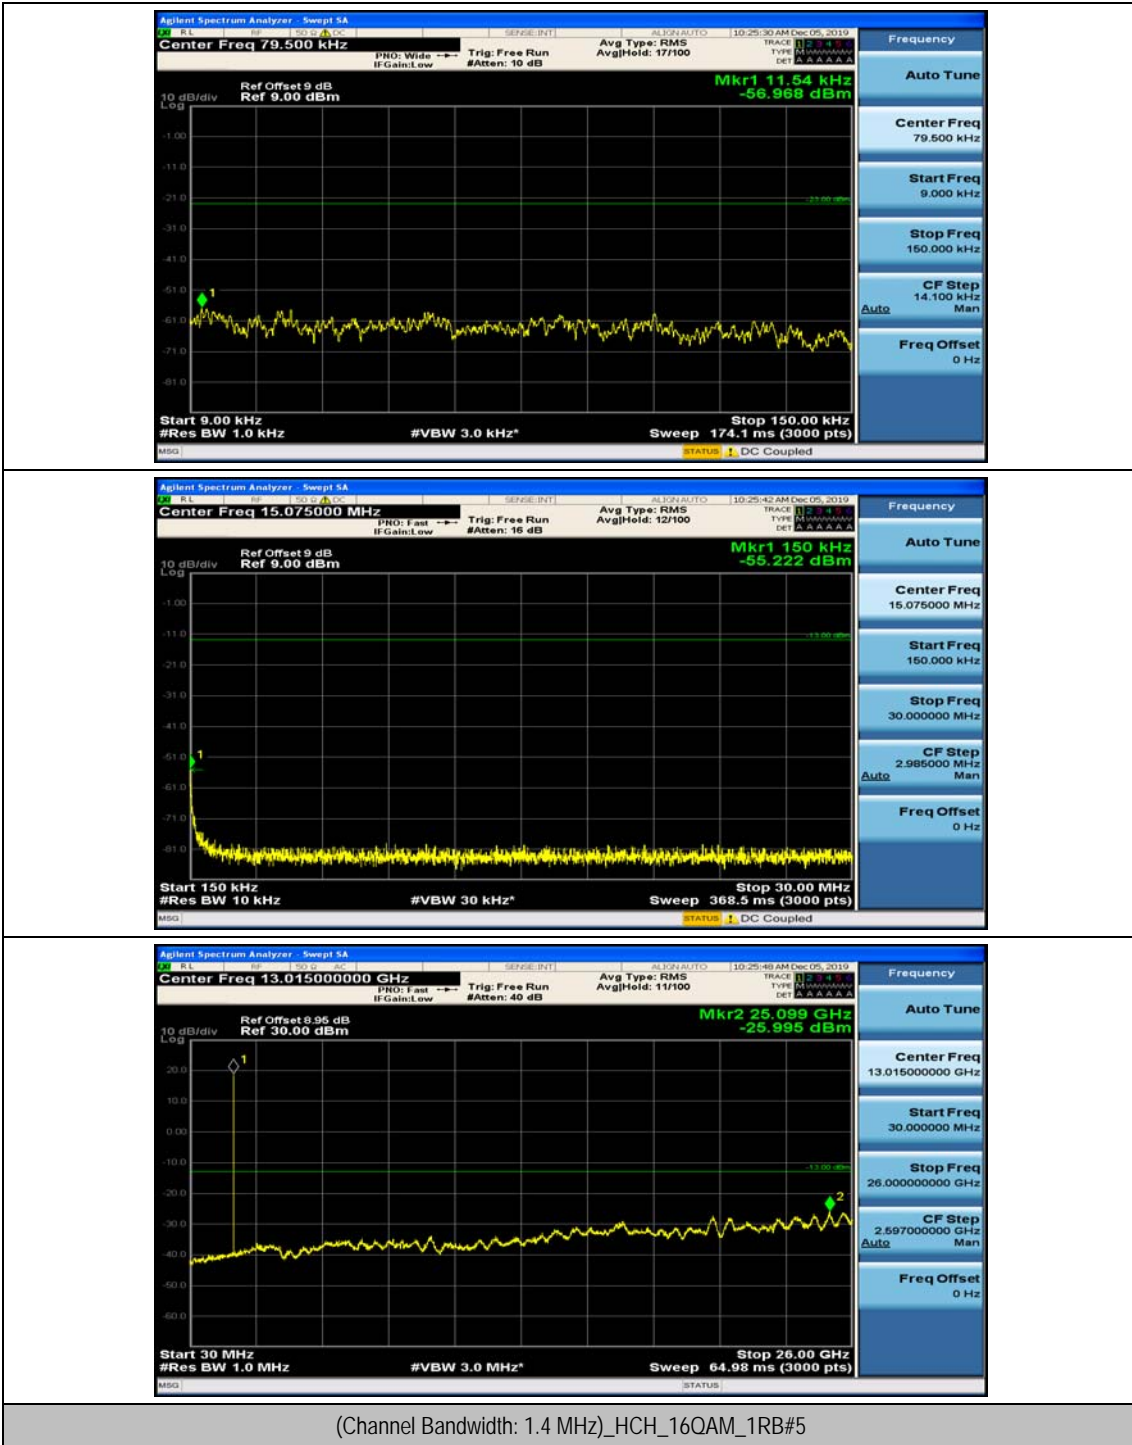

(Channel Bandwidth: 1.4 MHz)\_LCH\_16QAM\_1RB#0

(Channel Bandwidth: 1.4 MHz)\_LCH\_16QAM\_1RB#3

(Channel Bandwidth: 1.4 MHz)\_MCH\_16QAM\_1RB#0

(Channel Bandwidth: 1.4 MHz)\_MCH\_16QAM\_1RB#3

(Channel Bandwidth: 1.4 MHz)\_HCH\_16QAM\_1RB#0

(Channel Bandwidth: 1.4 MHz)\_HCH\_16QAM\_1RB#3