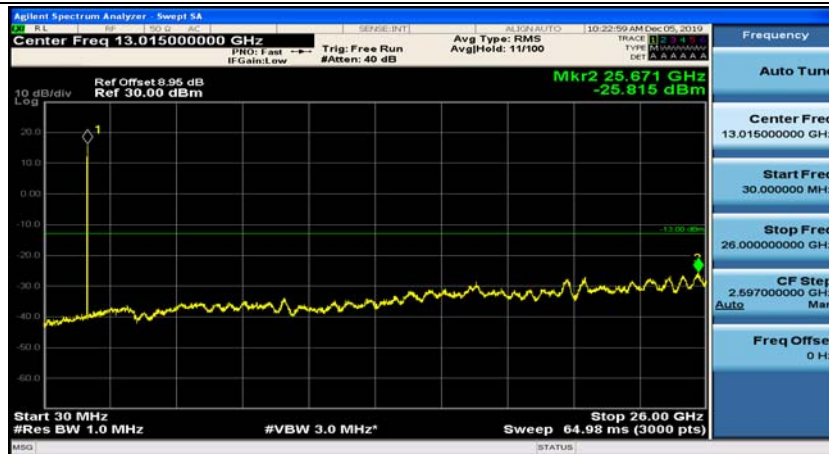

(Channel Bandwidth: 1.4 MHz)\_LCH\_16QAM\_1RB#0

(Channel Bandwidth: 1.4 MHz)\_LCH\_16QAM\_1RB#3

(Channel Bandwidth: 1.4 MHz)\_MCH\_16QAM\_1RB#0

(Channel Bandwidth: 1.4 MHz)\_MCH\_16QAM\_1RB#3

(Channel Bandwidth: 1.4 MHz)\_HCH\_16QAM\_1RB#0

(Channel Bandwidth: 1.4 MHz)\_HCH\_16QAM\_1RB#3