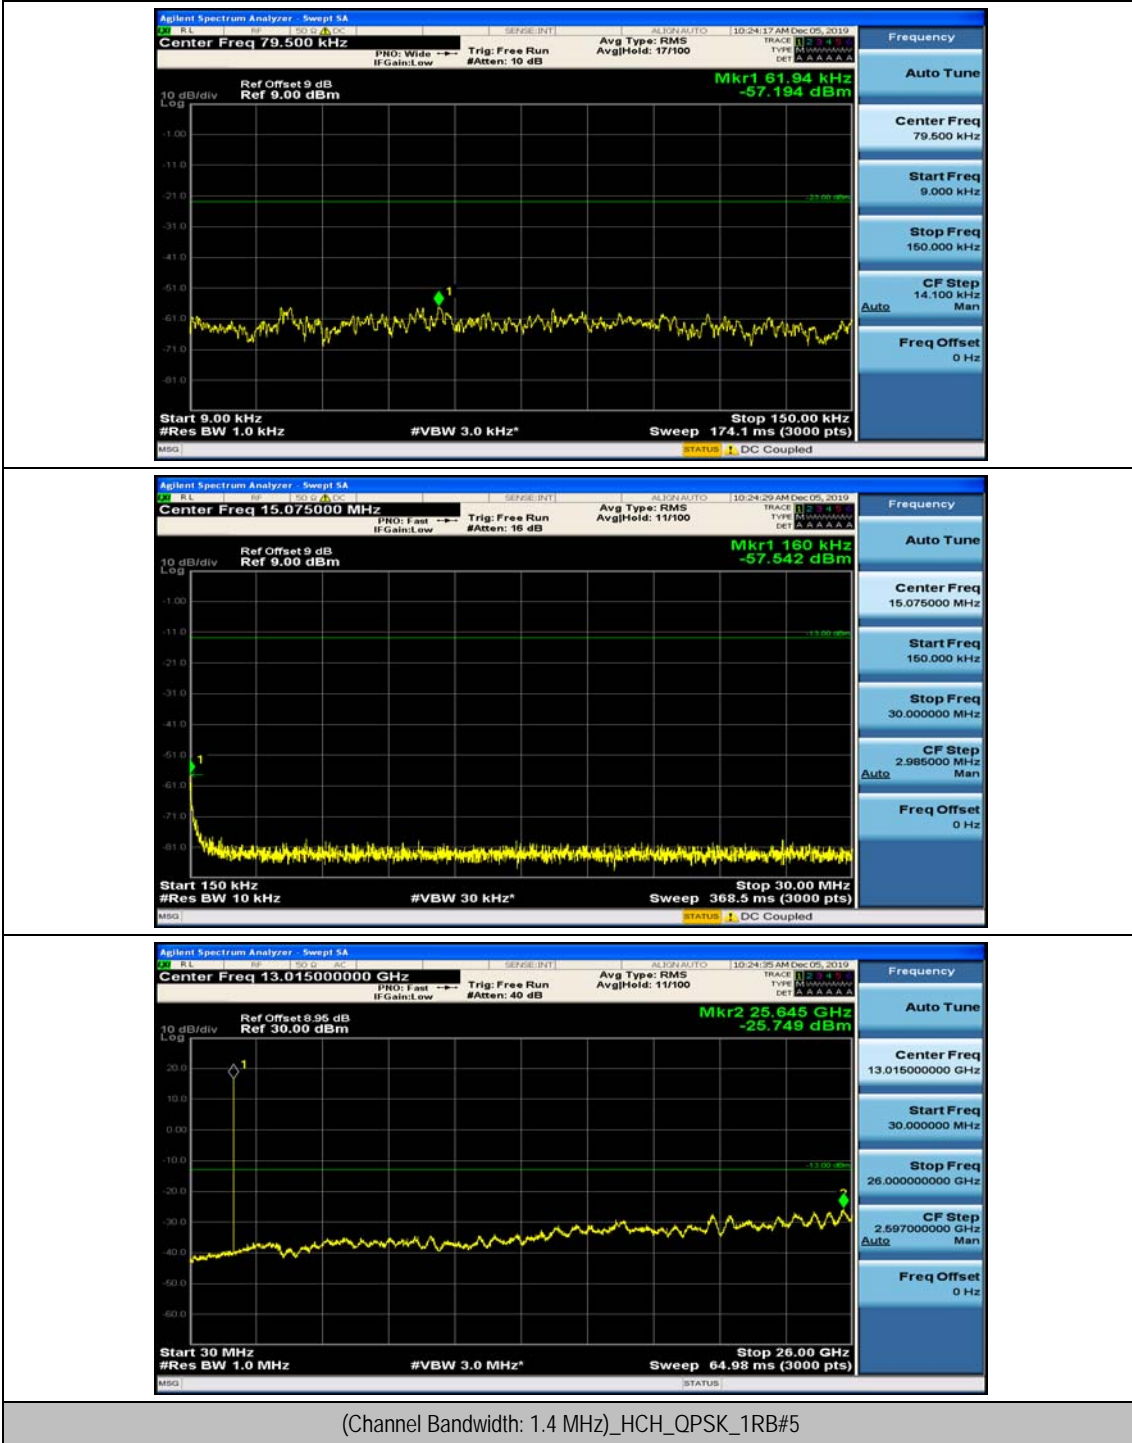

## Appendix E: Conducted Spurious Emission

### Test Graphs

Channel Bandwidth: 1.4 MHz

(Channel Bandwidth: 1.4 MHz)\_MCH\_QPSK\_1RB#0

(Channel Bandwidth: 1.4 MHz)\_MCH\_QPSK\_1RB#3

(Channel Bandwidth: 1.4 MHz)\_HCH\_QPSK\_1RB#0

(Channel Bandwidth: 1.4 MHz)\_HCH\_QPSK\_1RB#3