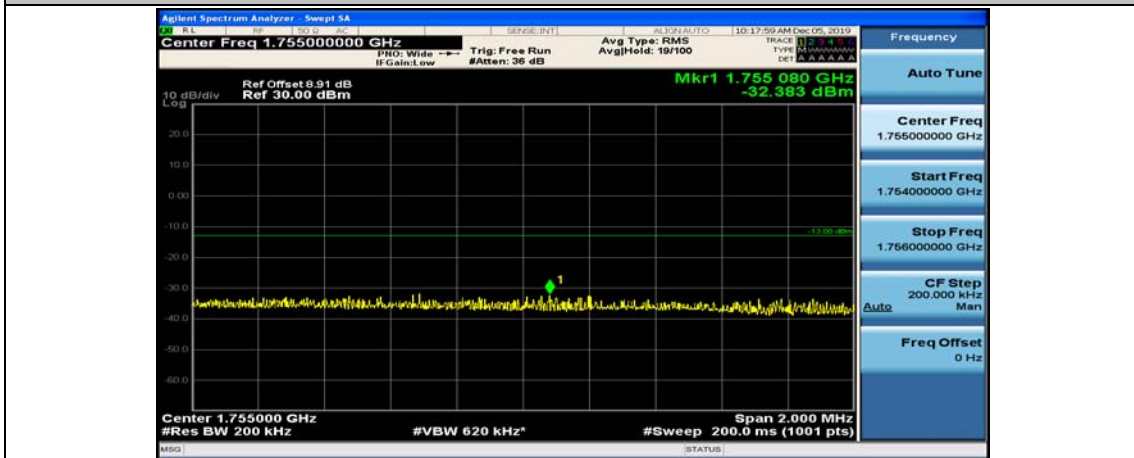

(Channel Bandwidth:20 MHz)\_HCH\_QPSK\_1RB#49

(Channel Bandwidth:20 MHz)\_HCH\_QPSK\_1RB#99

(Channel Bandwidth:20 MHz)\_HCH\_QPSK\_50RB#0

(Channel Bandwidth:20 MHz)\_HCH\_QPSK\_50RB#25

(Channel Bandwidth:20 MHz)\_HCH\_QPSK\_50RB#50