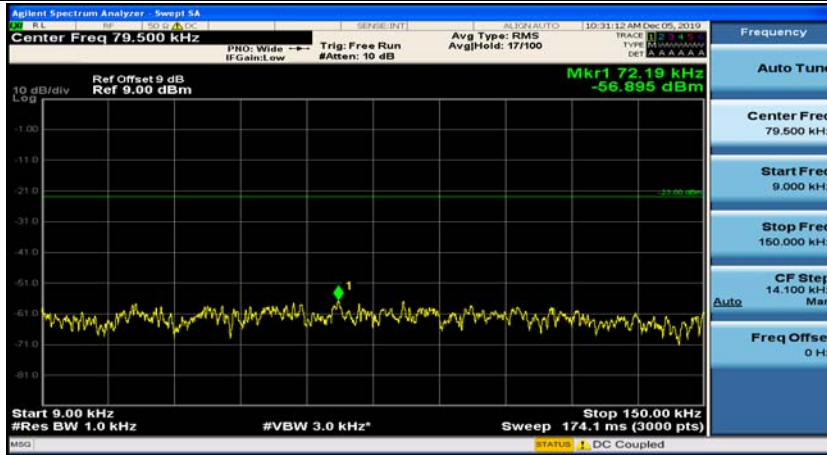

(Channel Bandwidth: 1.4 MHz)\_HCH\_16QAM\_1RB#3

### Channel Bandwidth: 3 MHz

(Channel Bandwidth: 3 MHz)\_MCH\_QPSK\_1RB#0

(Channel Bandwidth: 3 MHz)\_MCH\_QPSK\_1RB#7

(Channel Bandwidth: 3 MHz)\_HCH\_QPSK\_1RB#0

(Channel Bandwidth: 3 MHz)\_HCH\_QPSK\_1RB#7