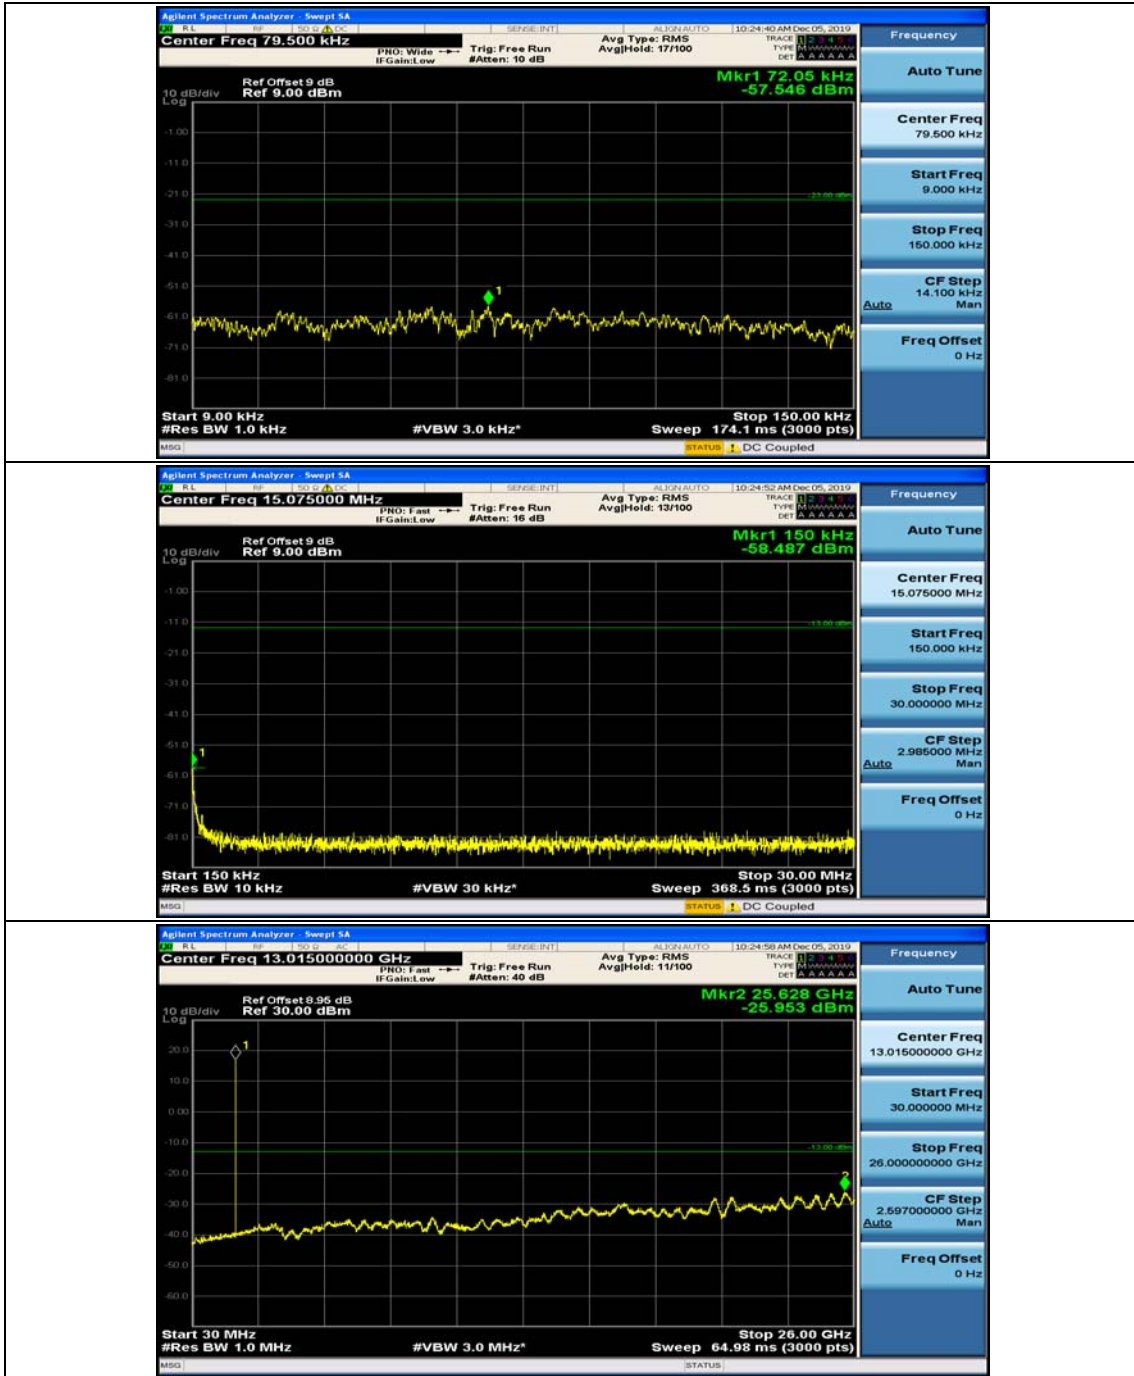

## Appendix E: Conducted Spurious Emission

### Test Graphs

Channel Bandwidth: 1.4 MHz

(Channel Bandwidth: 1.4 MHz)\_MCH\_QPSK\_1RB#0

(Channel Bandwidth: 1.4 MHz)\_MCH\_QPSK\_1RB#3

(Channel Bandwidth: 1.4 MHz)\_HCH\_QPSK\_1RB#0

(Channel Bandwidth: 1.4 MHz)\_HCH\_QPSK\_1RB#3

(Channel Bandwidth: 1.4 MHz)\_LCH\_16QAM\_1RB#0

(Channel Bandwidth: 1.4 MHz)\_LCH\_16QAM\_1RB#3

(Channel Bandwidth: 1.4 MHz)\_MCH\_16QAM\_1RB#0

(Channel Bandwidth: 1.4 MHz)\_MCH\_16QAM\_1RB#3

(Channel Bandwidth: 1.4 MHz)\_HCH\_16QAM\_1RB#0