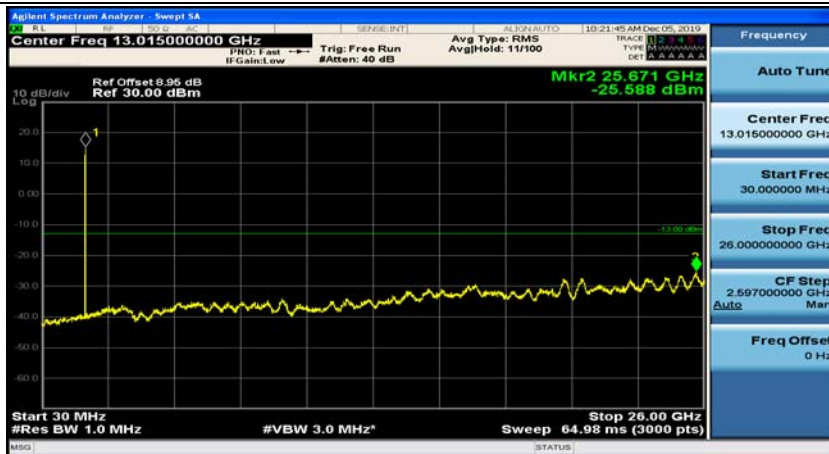

## Appendix E: Conducted Spurious Emission

### Test Graphs

Channel Bandwidth: 1.4 MHz

(Channel Bandwidth: 1.4 MHz)\_MCH\_QPSK\_1RB#0

(Channel Bandwidth: 1.4 MHz)\_MCH\_QPSK\_1RB#3

(Channel Bandwidth: 1.4 MHz)\_HCH\_QPSK\_1RB#0

(Channel Bandwidth: 1.4 MHz)\_HCH\_QPSK\_1RB#3