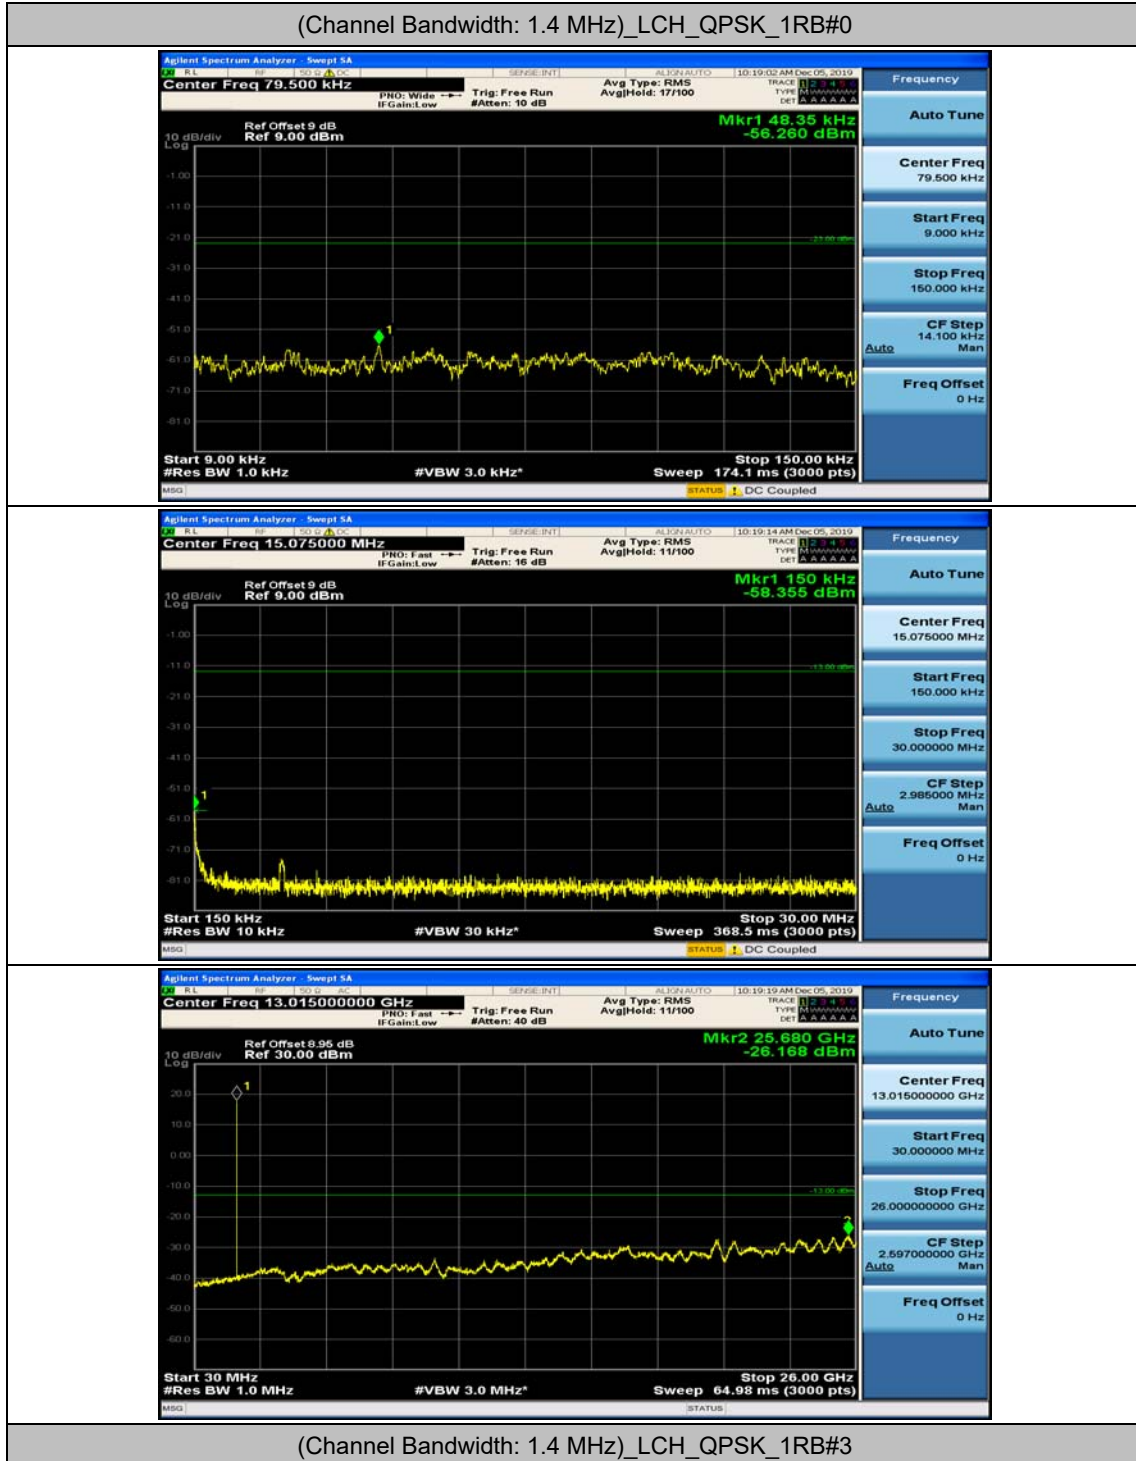

Appendix E: Conducted Spurious Emission

Test Graphs

Channel Bandwidth: 1.4 MHz