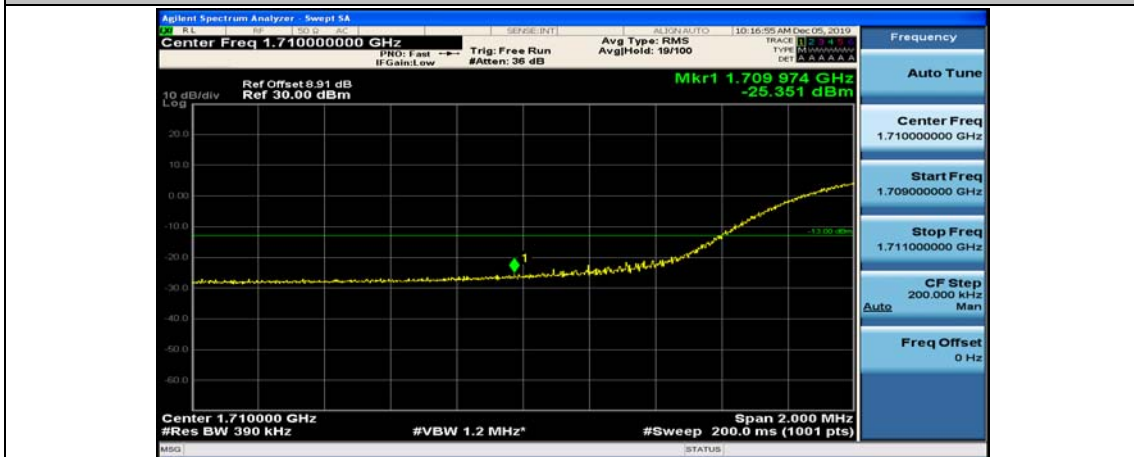

(Channel Bandwidth:20 MHz)\_LCH\_QPSK\_50RB#0

(Channel Bandwidth:20 MHz)\_LCH\_QPSK\_50RB#25

(Channel Bandwidth:20 MHz)\_LCH\_QPSK\_50RB#50

(Channel Bandwidth:20 MHz)\_LCH\_QPSK\_100RB#0

(Channel Bandwidth:20 MHz)\_HCH\_QPSK\_1RB#0