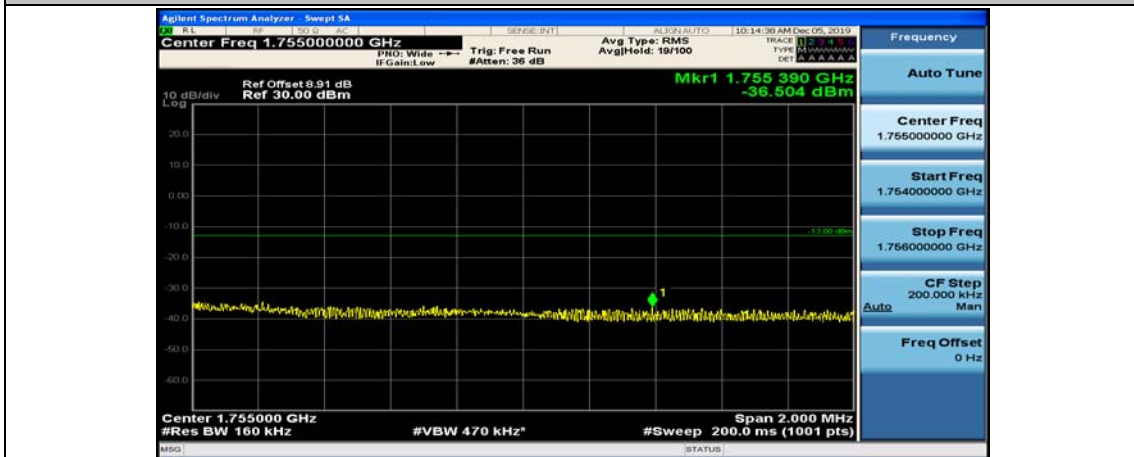

(Channel Bandwidth:15 MHz)\_LCH\_QPSK\_37RB#0

(Channel Bandwidth:15 MHz)\_LCH\_QPSK\_37RB#18

(Channel Bandwidth:15 MHz)\_LCH\_QPSK\_37RB#38

(Channel Bandwidth:15 MHz)\_HCH\_QPSK\_1RB#74

(Channel Bandwidth:15 MHz)\_HCH\_QPSK\_37RB#0

(Channel Bandwidth:15 MHz)\_HCH\_QPSK\_37RB#18

(Channel Bandwidth:15 MHz)\_HCH\_QPSK\_37RB#38

(Channel Bandwidth:15 MHz)\_HCH\_QPSK\_75RB#0

(Channel Bandwidth:15 MHz)\_LCH\_16QAM\_1RB#0

(Channel Bandwidth:15 MHz)\_LCH\_16QAM\_1RB#37