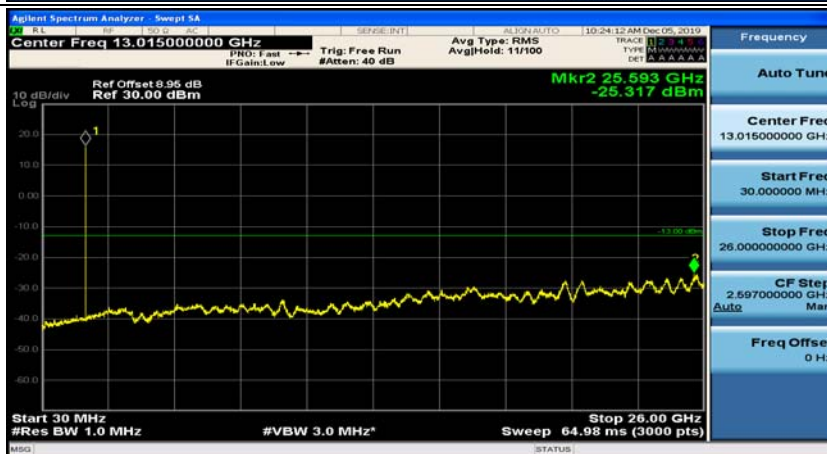

## Appendix E: Conducted Spurious Emission

### Test Graphs

Channel Bandwidth: 1.4 MHz

(Channel Bandwidth: 1.4 MHz)\_MCH\_QPSK\_1RB#0

(Channel Bandwidth: 1.4 MHz)\_MCH\_QPSK\_1RB#3

(Channel Bandwidth: 1.4 MHz)\_HCH\_QPSK\_1RB#0

(Channel Bandwidth: 1.4 MHz)\_HCH\_QPSK\_1RB#3