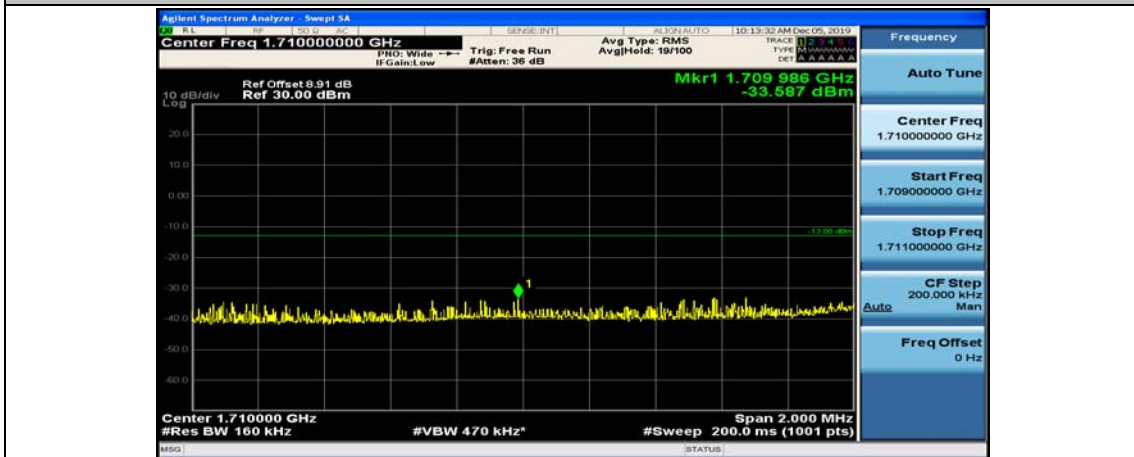

(Channel Bandwidth:15 MHz)\_LCH\_16QAM\_1RB#74

(Channel Bandwidth:15 MHz)\_LCH\_16QAM\_37RB#0

(Channel Bandwidth:15 MHz)\_LCH\_16QAM\_37RB#18

(Channel Bandwidth:15 MHz)\_LCH\_16QAM\_37RB#38

(Channel Bandwidth:15 MHz)\_LCH\_16QAM\_75RB#0