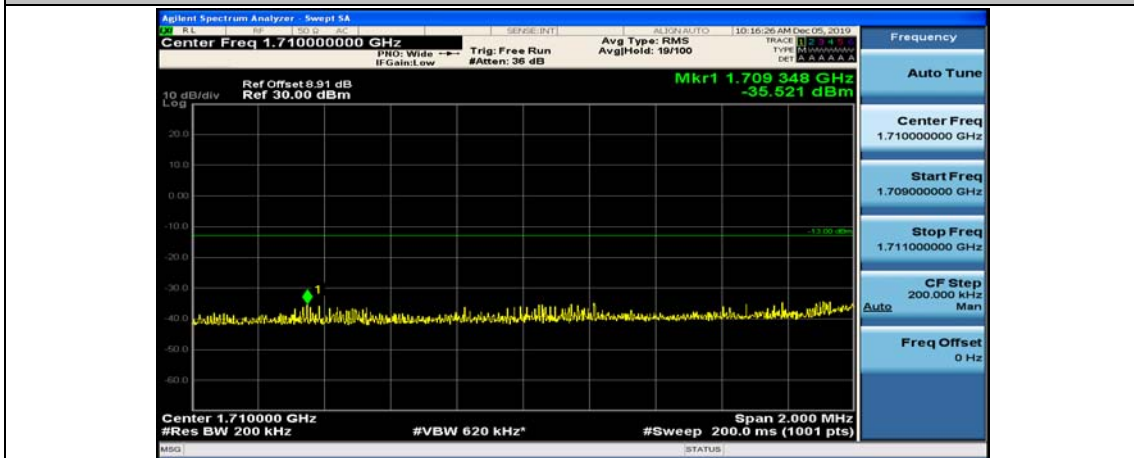

(Channel Bandwidth:15 MHz)\_HCH\_16QAM\_37RB#38

(Channel Bandwidth:15 MHz)\_HCH\_16QAM\_75RB#0

Channel Bandwidth: 20 MHz

(Channel Bandwidth:20 MHz)\_LCH\_QPSK\_1RB#49

(Channel Bandwidth:20 MHz)\_LCH\_QPSK\_1RB#99

(Channel Bandwidth:20 MHz)\_LCH\_QPSK\_50RB#0

(Channel Bandwidth:20 MHz)\_LCH\_QPSK\_50RB#25

(Channel Bandwidth:20 MHz)\_LCH\_QPSK\_50RB#50

(Channel Bandwidth:20 MHz)\_LCH\_QPSK\_100RB#0

(Channel Bandwidth:20 MHz)\_HCH\_QPSK\_1RB#0