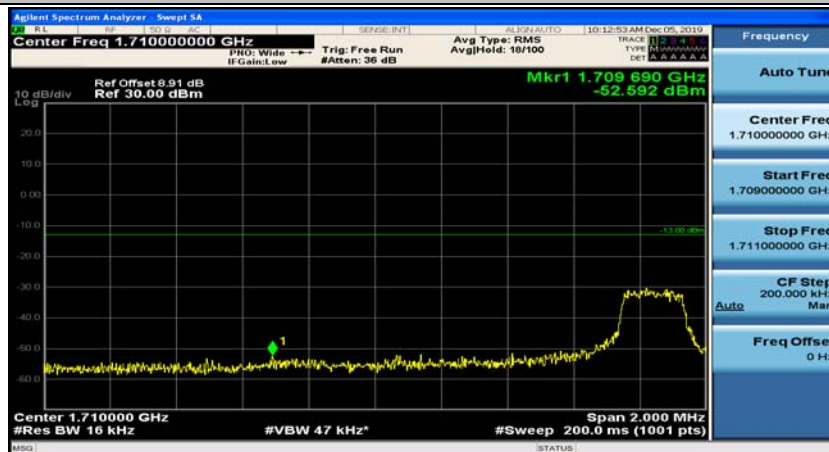

(Channel Bandwidth:15 MHz)_LCH_16QAM_1RB#74