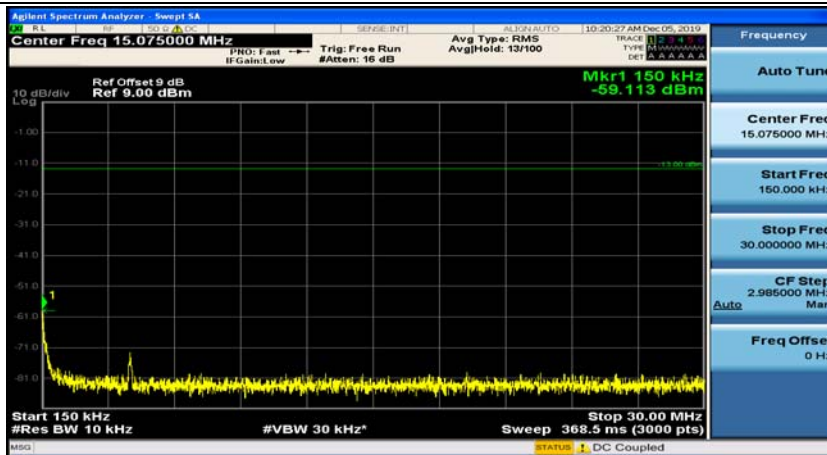

(Channel Bandwidth: 1.4 MHz)_LCH_16QAM_1RB#0