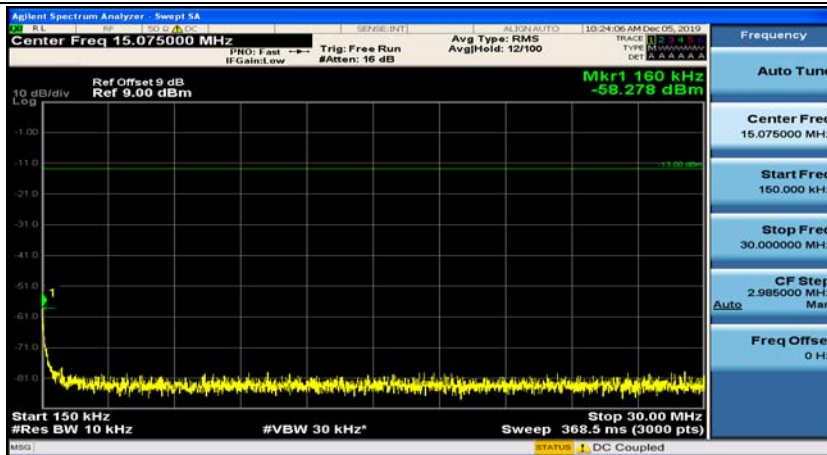

## Appendix E: Conducted Spurious Emission

### Test Graphs

Channel Bandwidth: 1.4 MHz

(Channel Bandwidth: 1.4 MHz)\_MCH\_QPSK\_1RB#0

(Channel Bandwidth: 1.4 MHz)\_MCH\_QPSK\_1RB#3

(Channel Bandwidth: 1.4 MHz)\_HCH\_QPSK\_1RB#0

(Channel Bandwidth: 1.4 MHz)\_HCH\_QPSK\_1RB#3