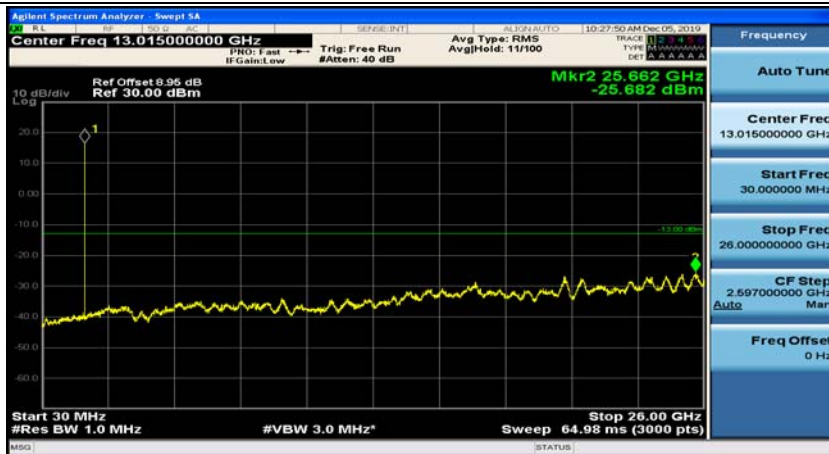

(Channel Bandwidth: 3 MHz)_LCH_16QAM_1RB#7