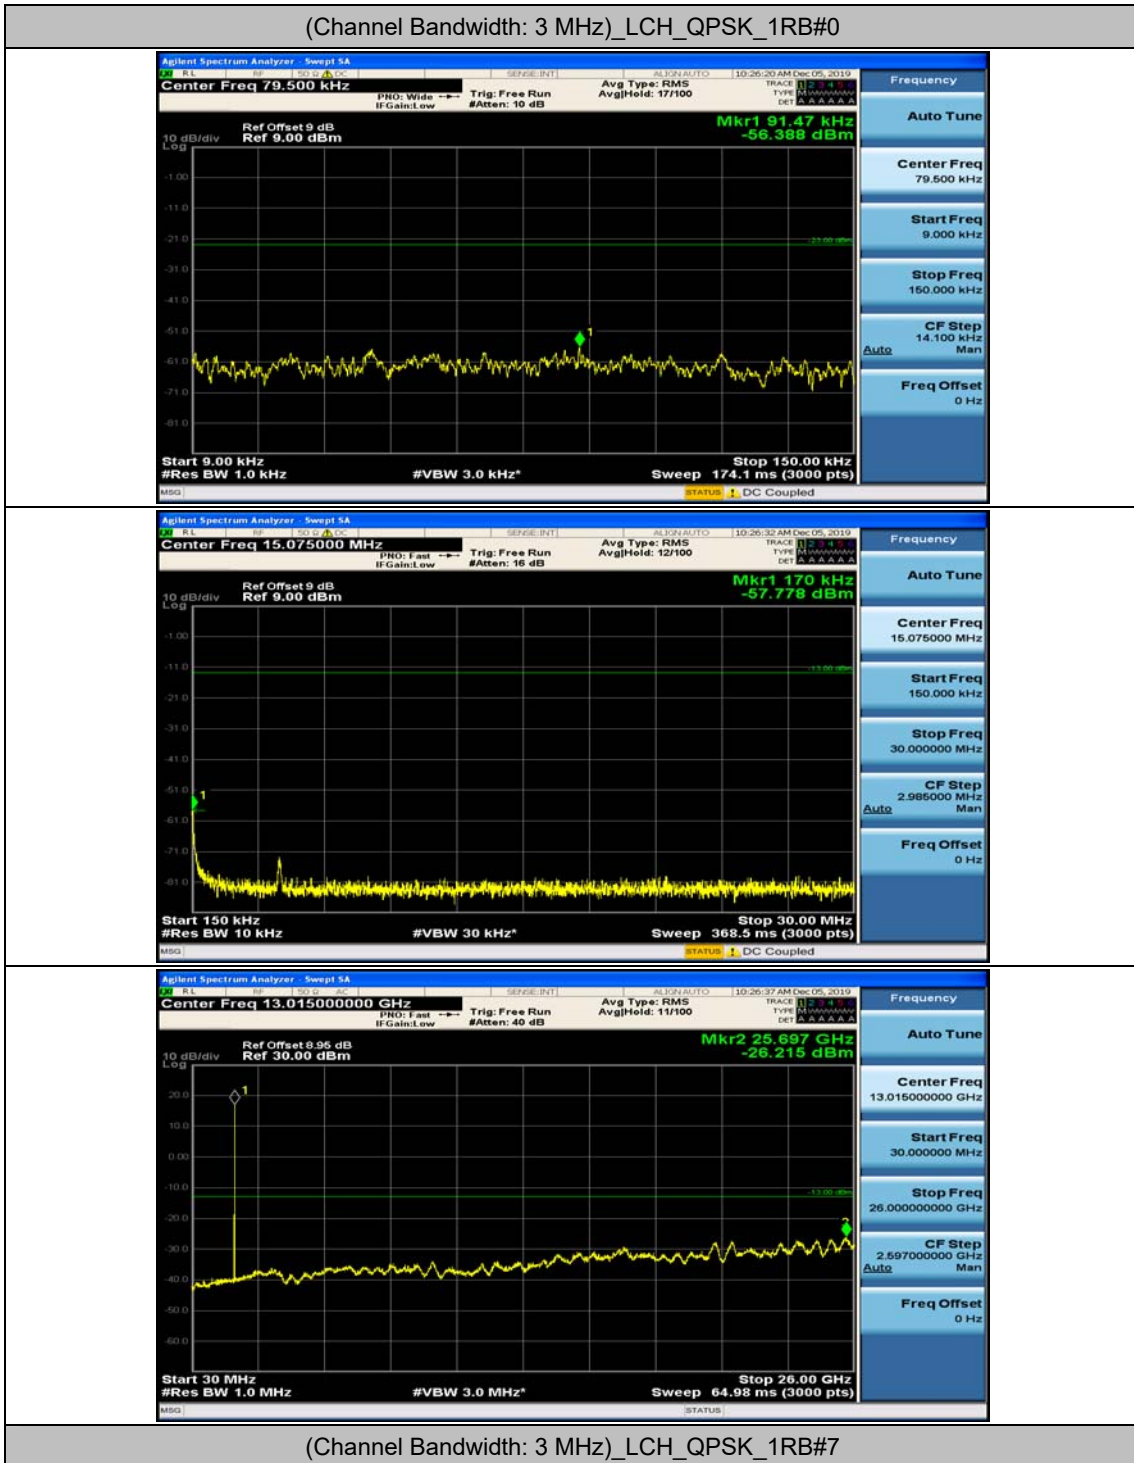

Channel Bandwidth: 3 MHz