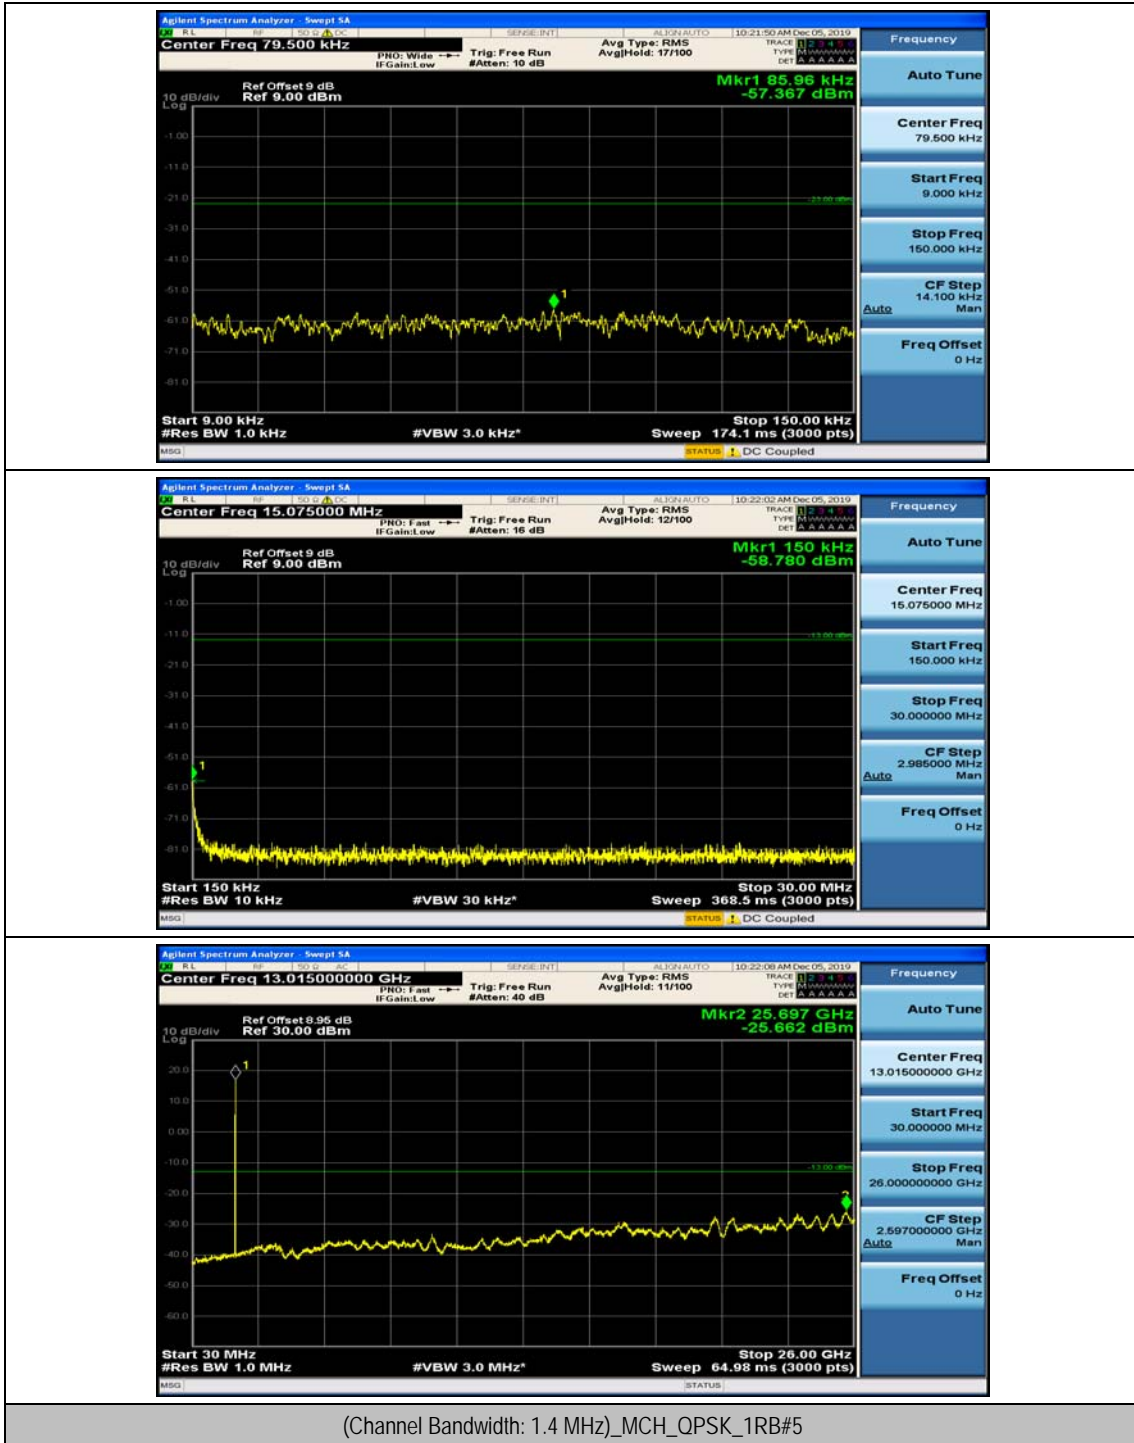

## Appendix E: Conducted Spurious Emission

### Test Graphs

Channel Bandwidth: 1.4 MHz

(Channel Bandwidth: 1.4 MHz)\_MCH\_QPSK\_1RB#0

(Channel Bandwidth: 1.4 MHz)\_MCH\_QPSK\_1RB#3

(Channel Bandwidth: 1.4 MHz)\_HCH\_QPSK\_1RB#0

(Channel Bandwidth: 1.4 MHz)\_HCH\_QPSK\_1RB#3