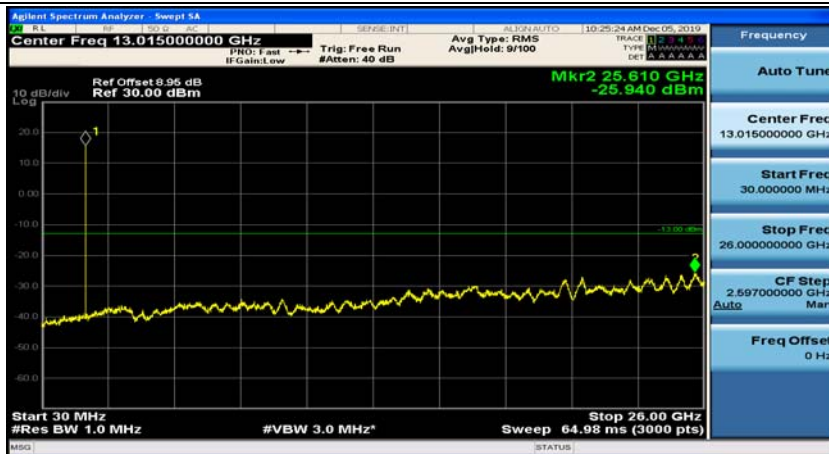

(Channel Bandwidth: 1.4 MHz)\_LCH\_16QAM\_1RB#0

(Channel Bandwidth: 1.4 MHz)\_LCH\_16QAM\_1RB#3

(Channel Bandwidth: 1.4 MHz)\_MCH\_16QAM\_1RB#0

(Channel Bandwidth: 1.4 MHz)\_MCH\_16QAM\_1RB#3

(Channel Bandwidth: 1.4 MHz)\_HCH\_16QAM\_1RB#0

(Channel Bandwidth: 1.4 MHz)\_HCH\_16QAM\_1RB#3