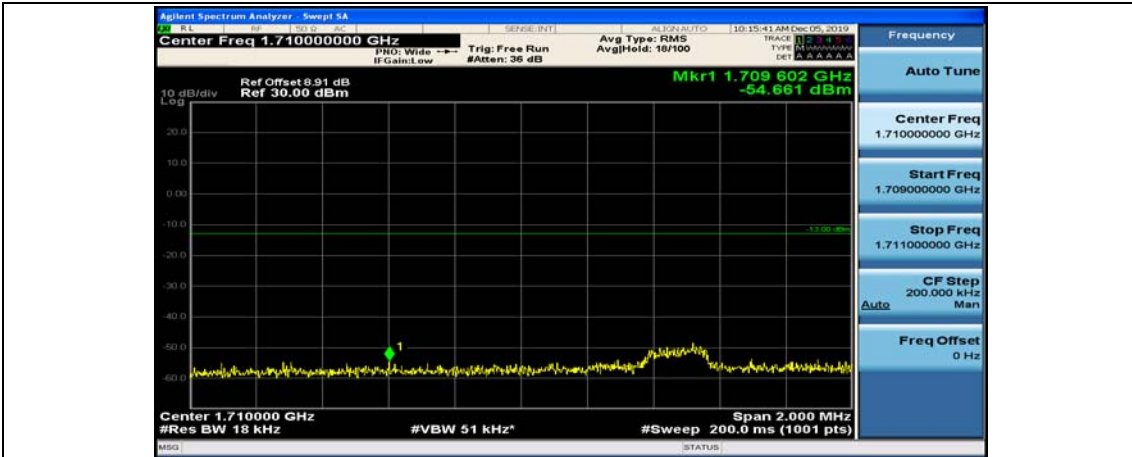

(Channel Bandwidth:15 MHz)\_HCH\_16QAM\_37RB#38

(Channel Bandwidth:15 MHz)\_HCH\_16QAM\_75RB#0

Channel Bandwidth: 20 MHz

(Channel Bandwidth:20 MHz)\_LCH\_QPSK\_1RB#49

(Channel Bandwidth:20 MHz)\_LCH\_QPSK\_1RB#99

(Channel Bandwidth:20 MHz)\_LCH\_QPSK\_50RB#0

(Channel Bandwidth:20 MHz)\_LCH\_QPSK\_50RB#25

(Channel Bandwidth:20 MHz)\_LCH\_QPSK\_50RB#50

(Channel Bandwidth:20 MHz)\_LCH\_QPSK\_100RB#0

(Channel Bandwidth:20 MHz)\_HCH\_QPSK\_1RB#0