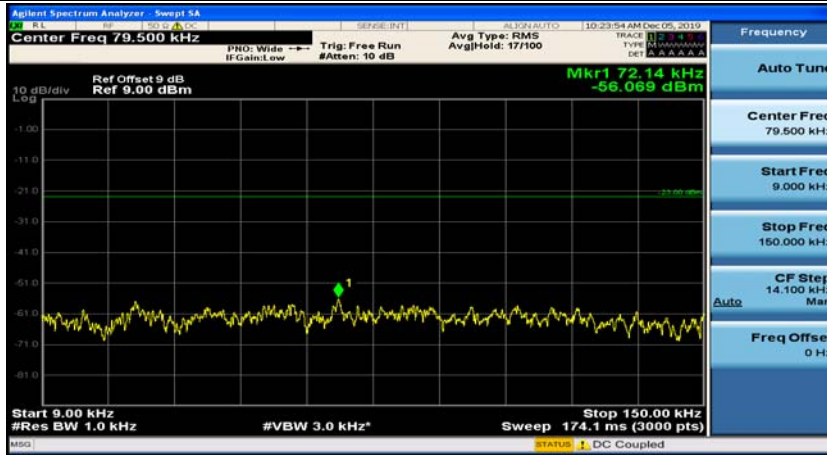

## Appendix E: Conducted Spurious Emission

### Test Graphs

Channel Bandwidth: 1.4 MHz

(Channel Bandwidth: 1.4 MHz)\_MCH\_QPSK\_1RB#0

(Channel Bandwidth: 1.4 MHz)\_MCH\_QPSK\_1RB#3

(Channel Bandwidth: 1.4 MHz)\_HCH\_QPSK\_1RB#0

(Channel Bandwidth: 1.4 MHz)\_HCH\_QPSK\_1RB#3