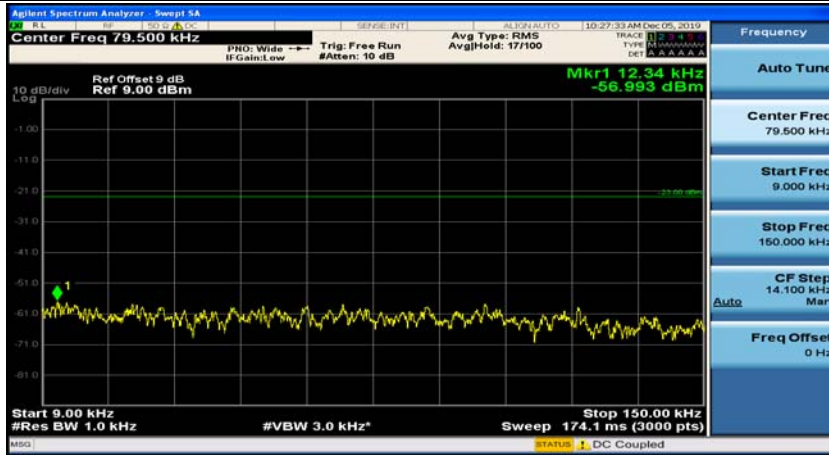

(Channel Bandwidth: 3 MHz)_LCH_16QAM_1RB#7